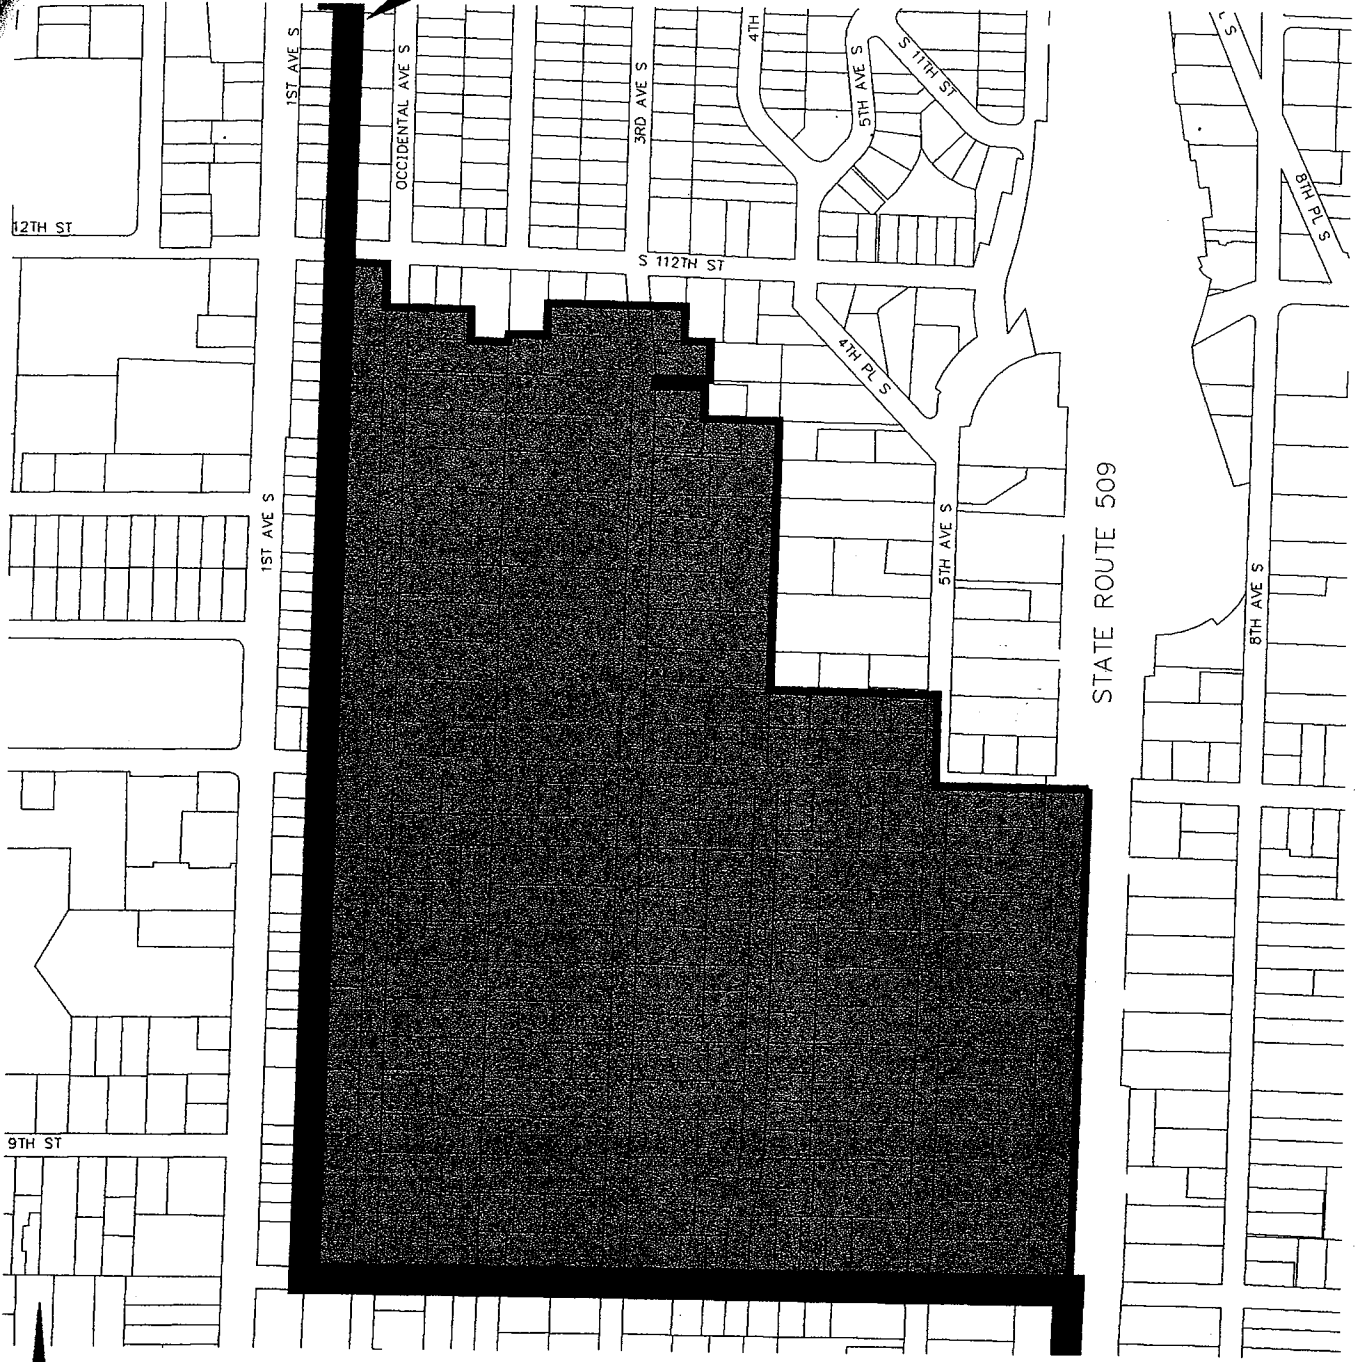

**DISTRICT
BOUNDARY**

TOTAL AREA:

95 Ac.

1"=500'

**BEVERLY PARK
DIVISION NO. 3
ANNEXATION**

CITY OF SEATTLE

KING COUNTY

CITY OF TUKWILA

PUGET SOUND

AREA TO BE ANNEXED

CITY OF BURIEN

CITY OF NORMANDY PARK

PUGET SOUND

LEGEND

-  ANNEXATION AREA
-  DISTRICT BOUNDARY
-  CITY OF BURIEN
-  CITY OF DES MOINES
-  CITY OF NORMANDY PARK
-  CITY OF SEACAT
-  CITY OF SEATTLE
-  CITY OF TUKWILA

1"=5000'

**EXHIBIT D3
CITY BOUNDARIES**