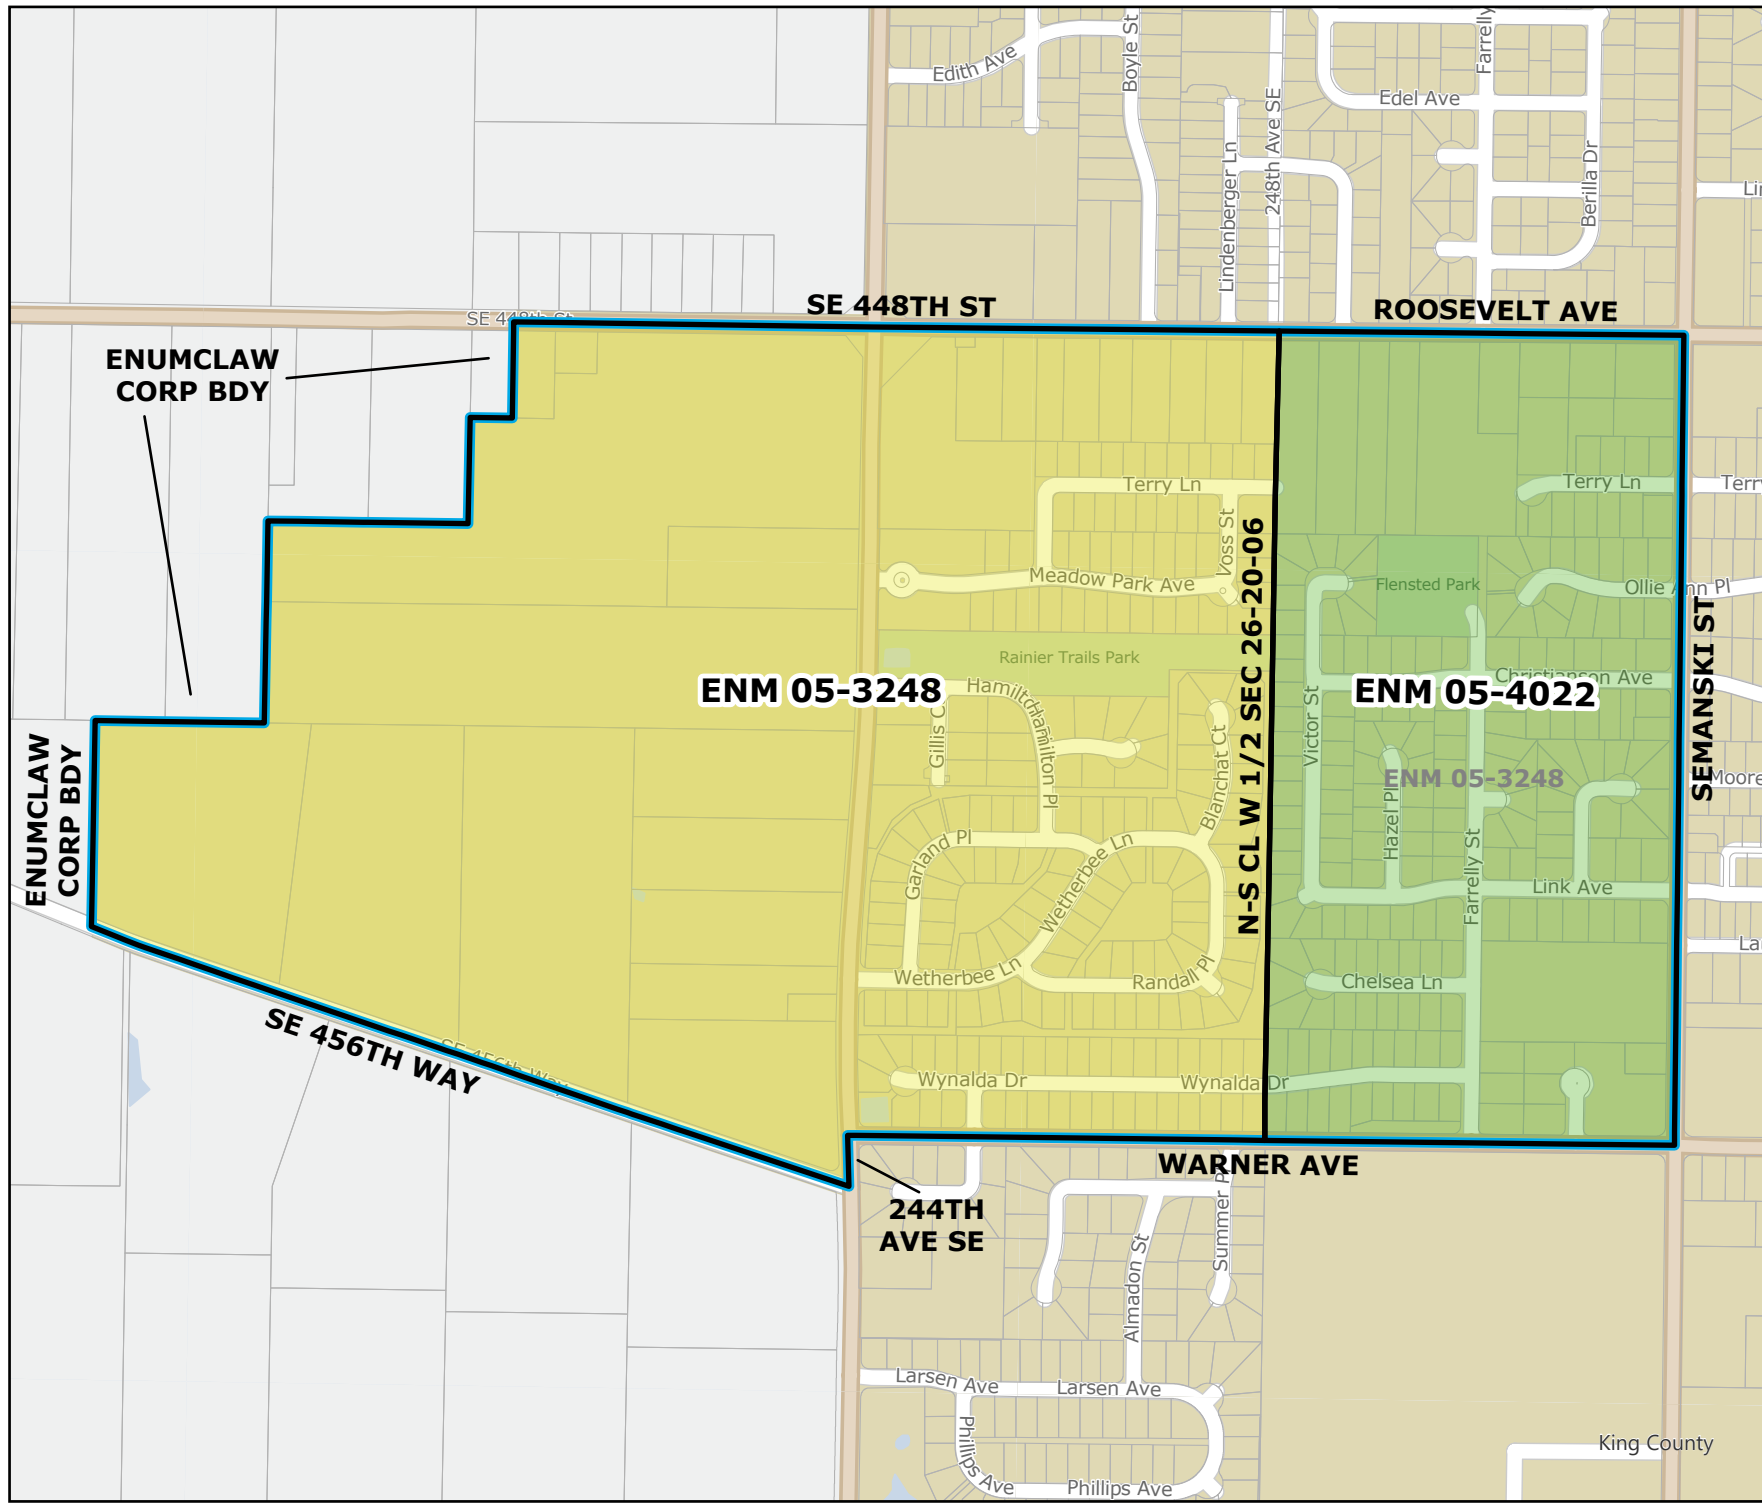

Legend

- Original Precinct(s)
- New Precinct(s)
- Altered Precinct(s)

2026 Precinct Alterations

Code	Precinct Name	LG	CG	CC
4022	ENM 05-4022	5	8	9
3248	ENM 05-3248	5	8	9

Original Precinct(s)

3248	ENM 05-3248	5	8	9
------	-------------	---	---	---

*: Denotes precinct(s) that have been abolished.
 Precinct map produced by King County GIS Elections in accordance with KCC 1.12.101 & RCW 29A.16.040

Legend

- Original Precinct(s)
- New Precinct(s)
- Altered Precinct(s)