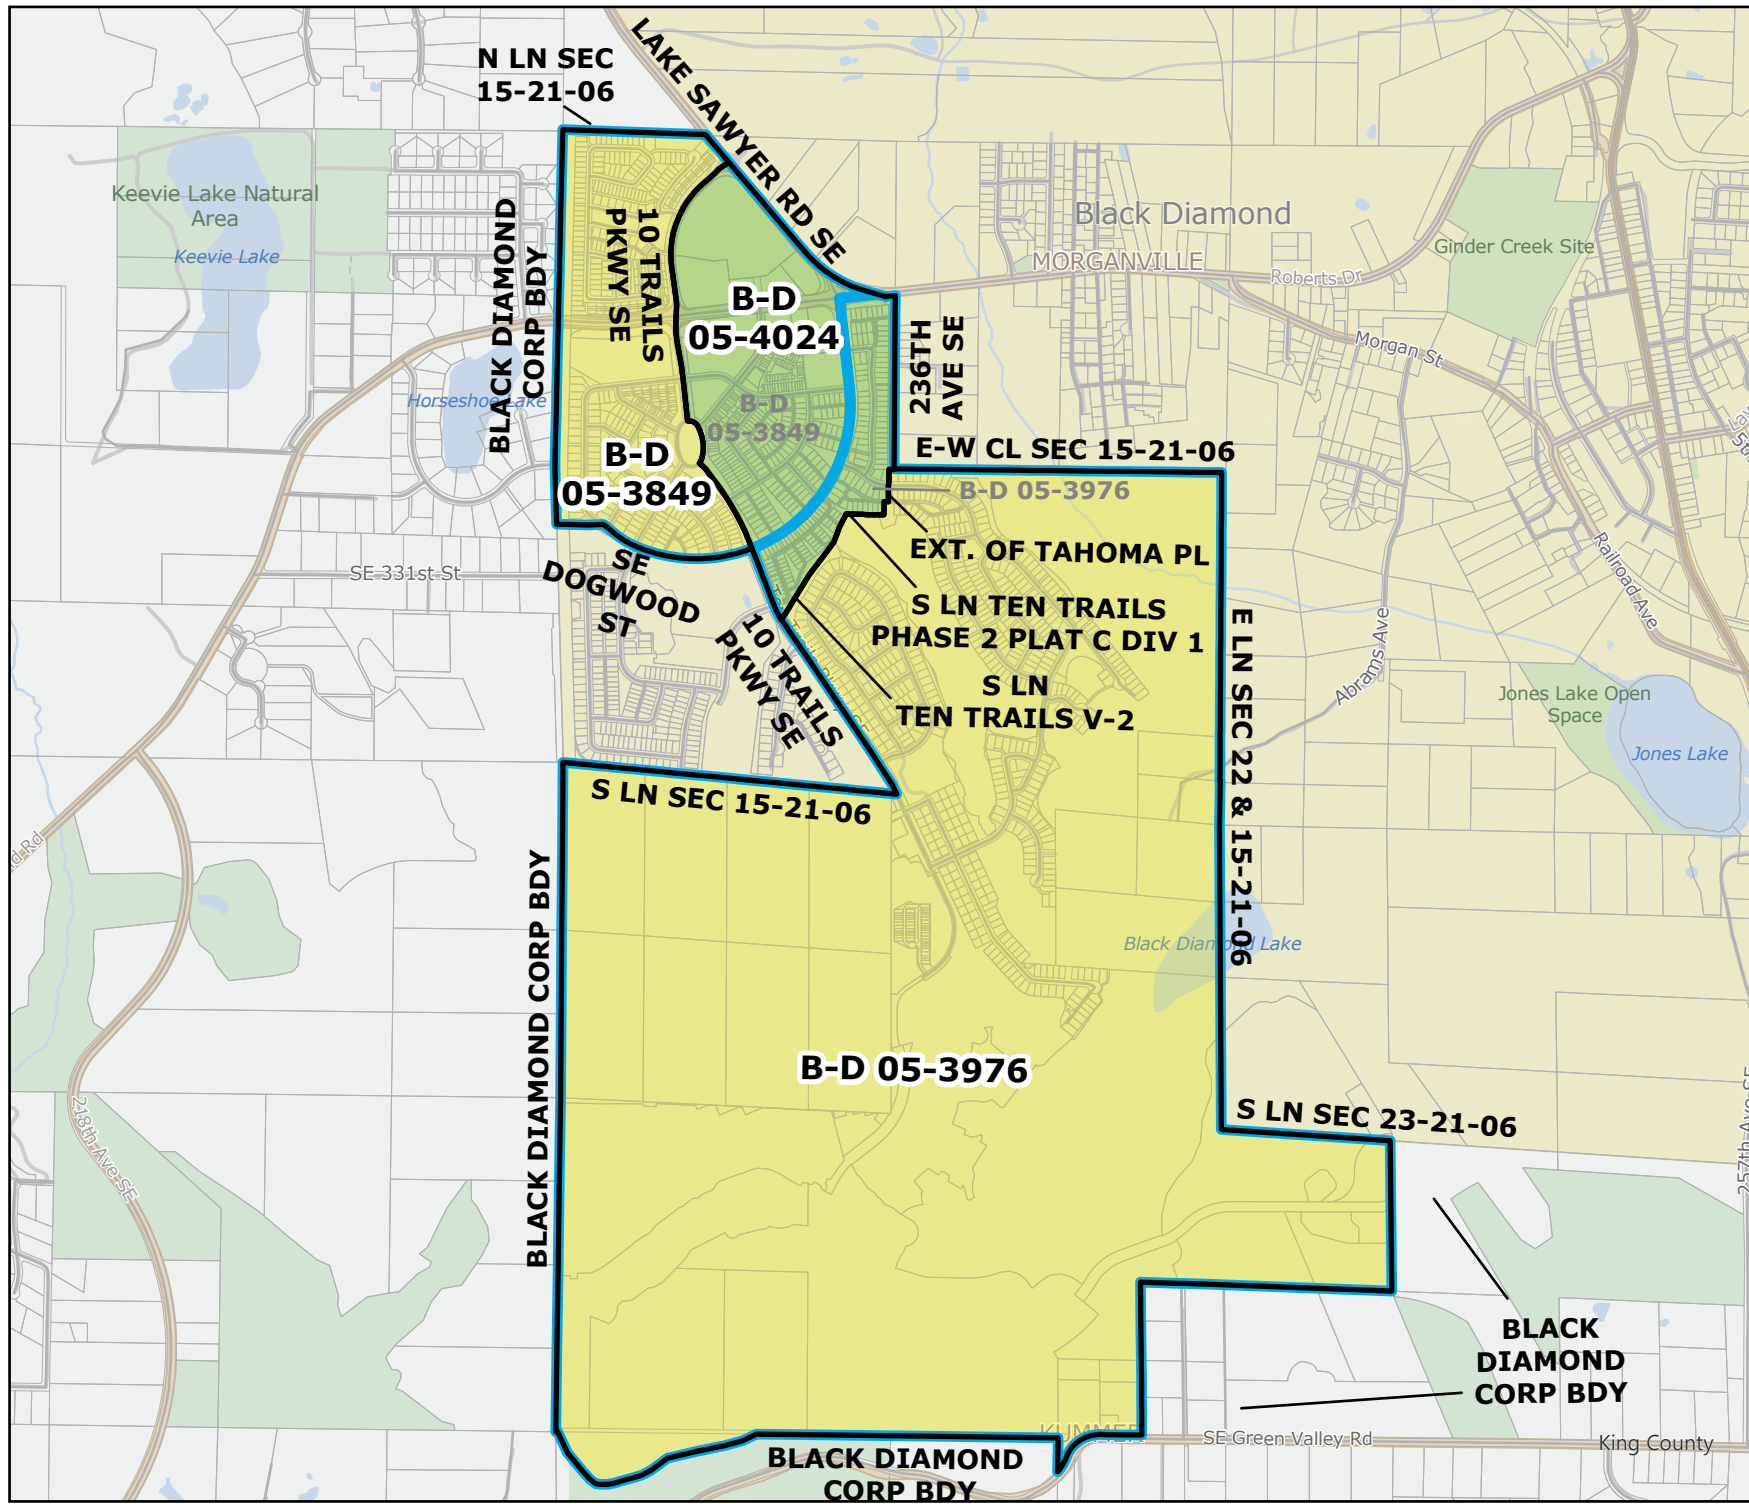

2026 Precinct Alterations

Code	Precinct Name	LG	CG	CC
4024	B-D 05-4024	5	8	9
3849	B-D 05-3849	5	8	9
3976	B-D 05-3976	5	8	9

Original Precinct(s)

3849	B-D 05-3849	5	8	9
3976	B-D 05-3976	5	8	9

*: Denotes precinct(s) that have been abolished.
 Precinct map produced by King County GIS Elections in accordance with KCC 1.12.101 & RCW 29A.16.040

Legend

- Original Precinct(s)
- New Precinct(s)
- Altered Precinct(s)

2026 Precinct Alterations

Code	Precinct Name	LG	CG	CC
2832	BRINN	5	8	9
0839	NEUWAKUM	5	8	9
2837	FARLEY	5	8	9

Original Precinct(s)				
2832	BRINN	5	8	9
0839	NEUWAKUM	5	8	9
2837	FARLEY	5	8	9

*: Denotes precinct(s) that have been abolished.
 Precinct map produced by King County GIS Elections in accordance with KCC 1.12.101 & RCW 29A.16.040

Legend

- Original Precinct(s)
- New Precinct(s)
- Altered Precinct(s)

2026 Precinct Alterations

Code	Precinct Name	LG	CG	CC
1203	COV 47-1203	47	8	9
3713	COV 47-3713	47	8	9
Original Precinct(s)				
1203	COV 47-1203	47	8	9
3713	COV 47-3713	47	8	9

*: Denotes precinct(s) that have been abolished.
 Precinct map produced by King County GIS Elections in accordance with KCC 1.12.101 & RCW 29A.16.040