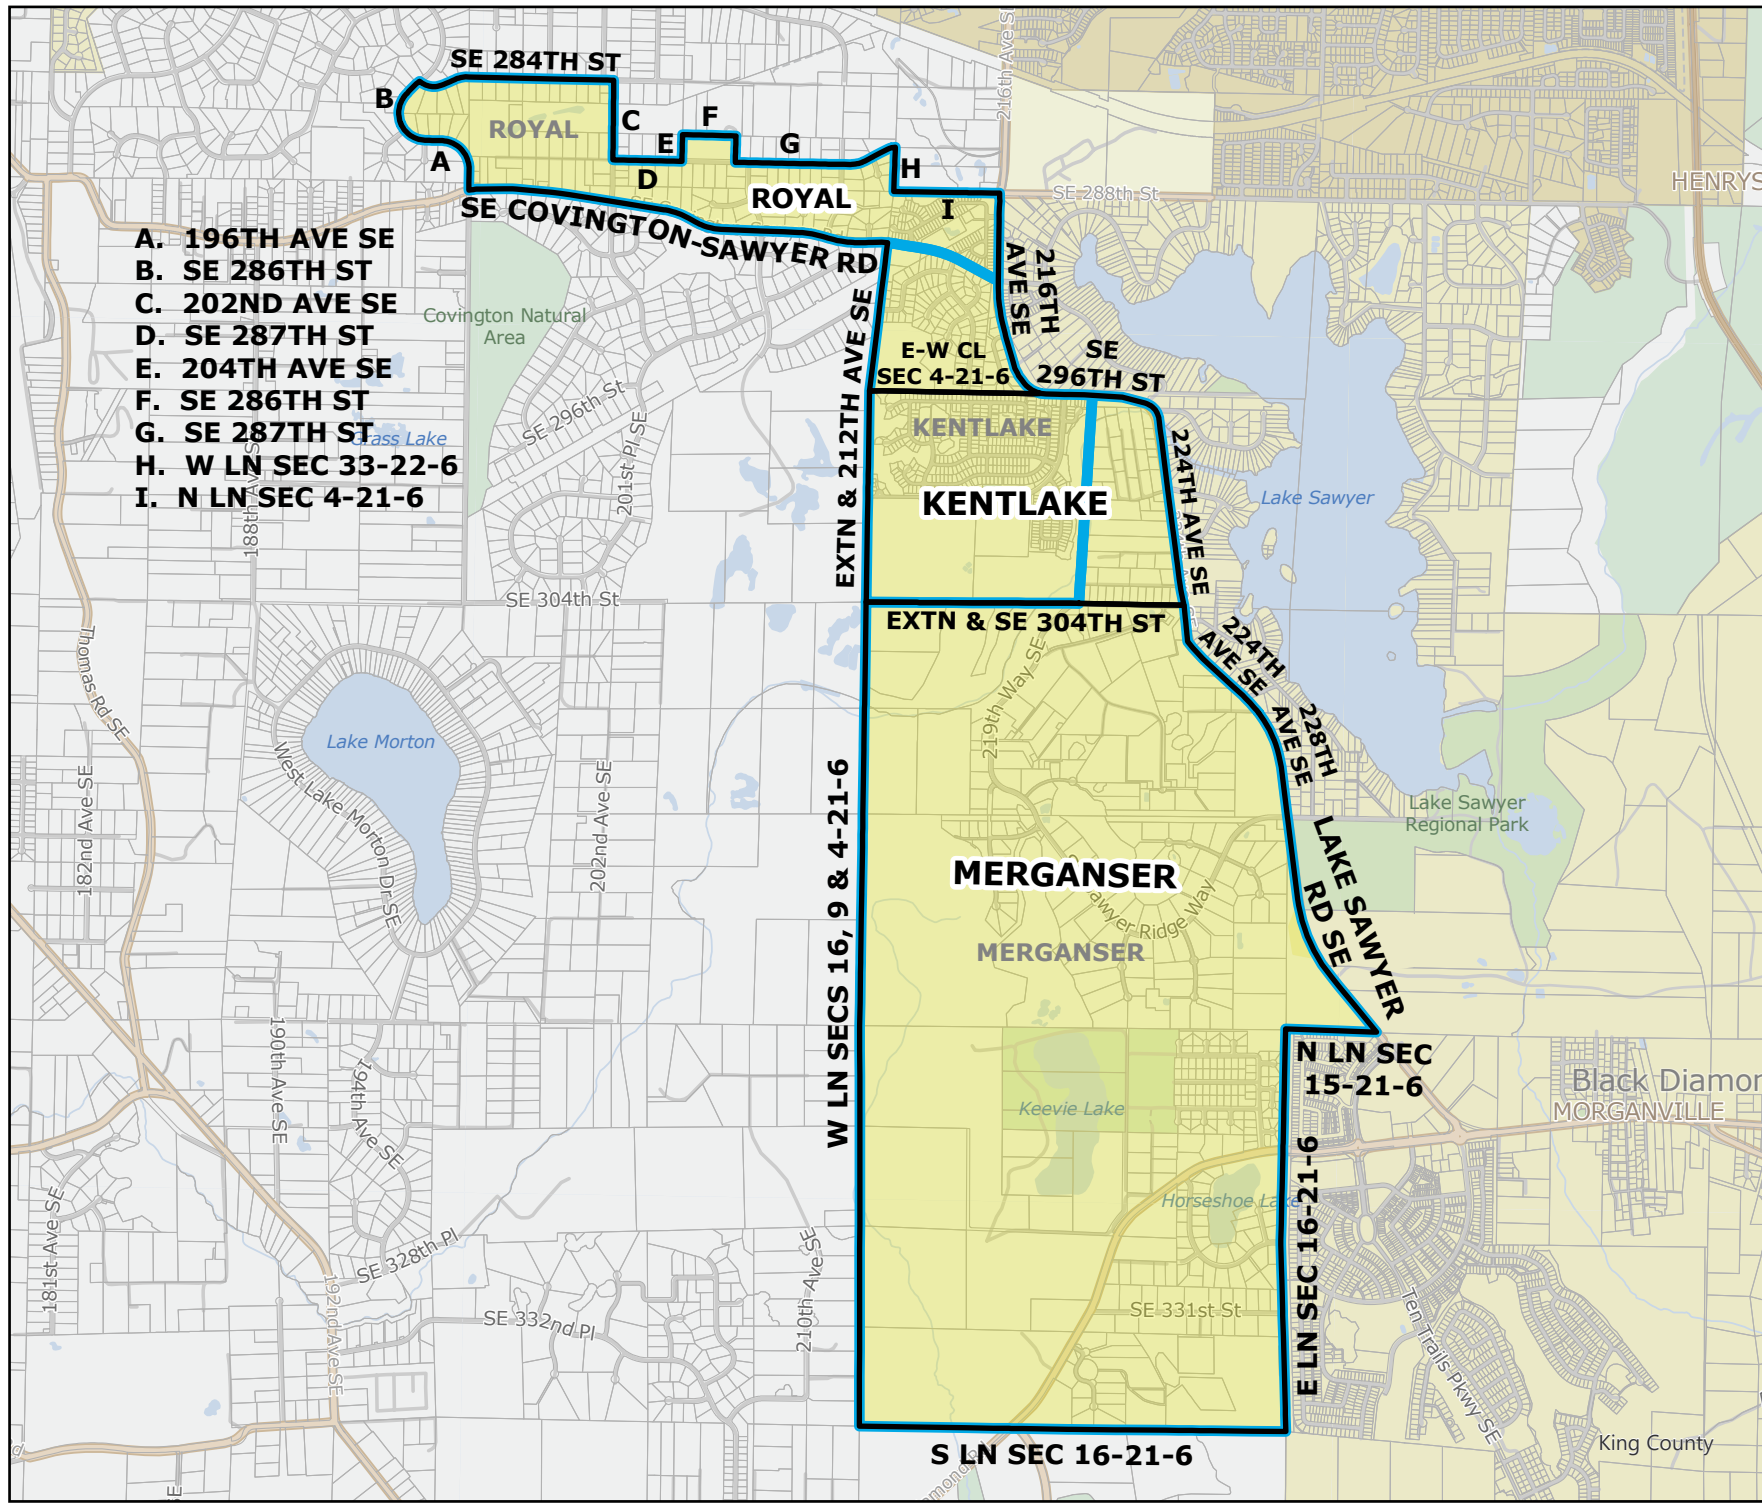

2026 Precinct Alterations

- A. 196TH AVE SE
- B. SE 286TH ST
- C. 202ND AVE SE
- D. SE 287TH ST
- E. 204TH AVE SE
- F. SE 286TH ST
- G. SE 287TH ST
- H. W LN SEC 33-22-6
- I. N LN SEC 4-21-6

Code	Precinct Name	LG	CG	CC
3523	KENTLAKE	5	8	9
3624	ROYAL	5	8	9
3132	MERGANSER	5	8	9

Original Precinct(s)				
3523	KENTLAKE	5	8	9
3624	ROYAL	5	8	9
3132	MERGANSER	5	8	9

*: Denotes precinct(s) that have been abolished.
Precinct map produced by King County GIS Elections in accordance with KCC 1.12.101 & RCW 29A.16.040

Legend

- Original Precinct(s)
- New Precinct(s)
- Altered Precinct(s)

0 0.2 0.4 0.8 1.2 Miles