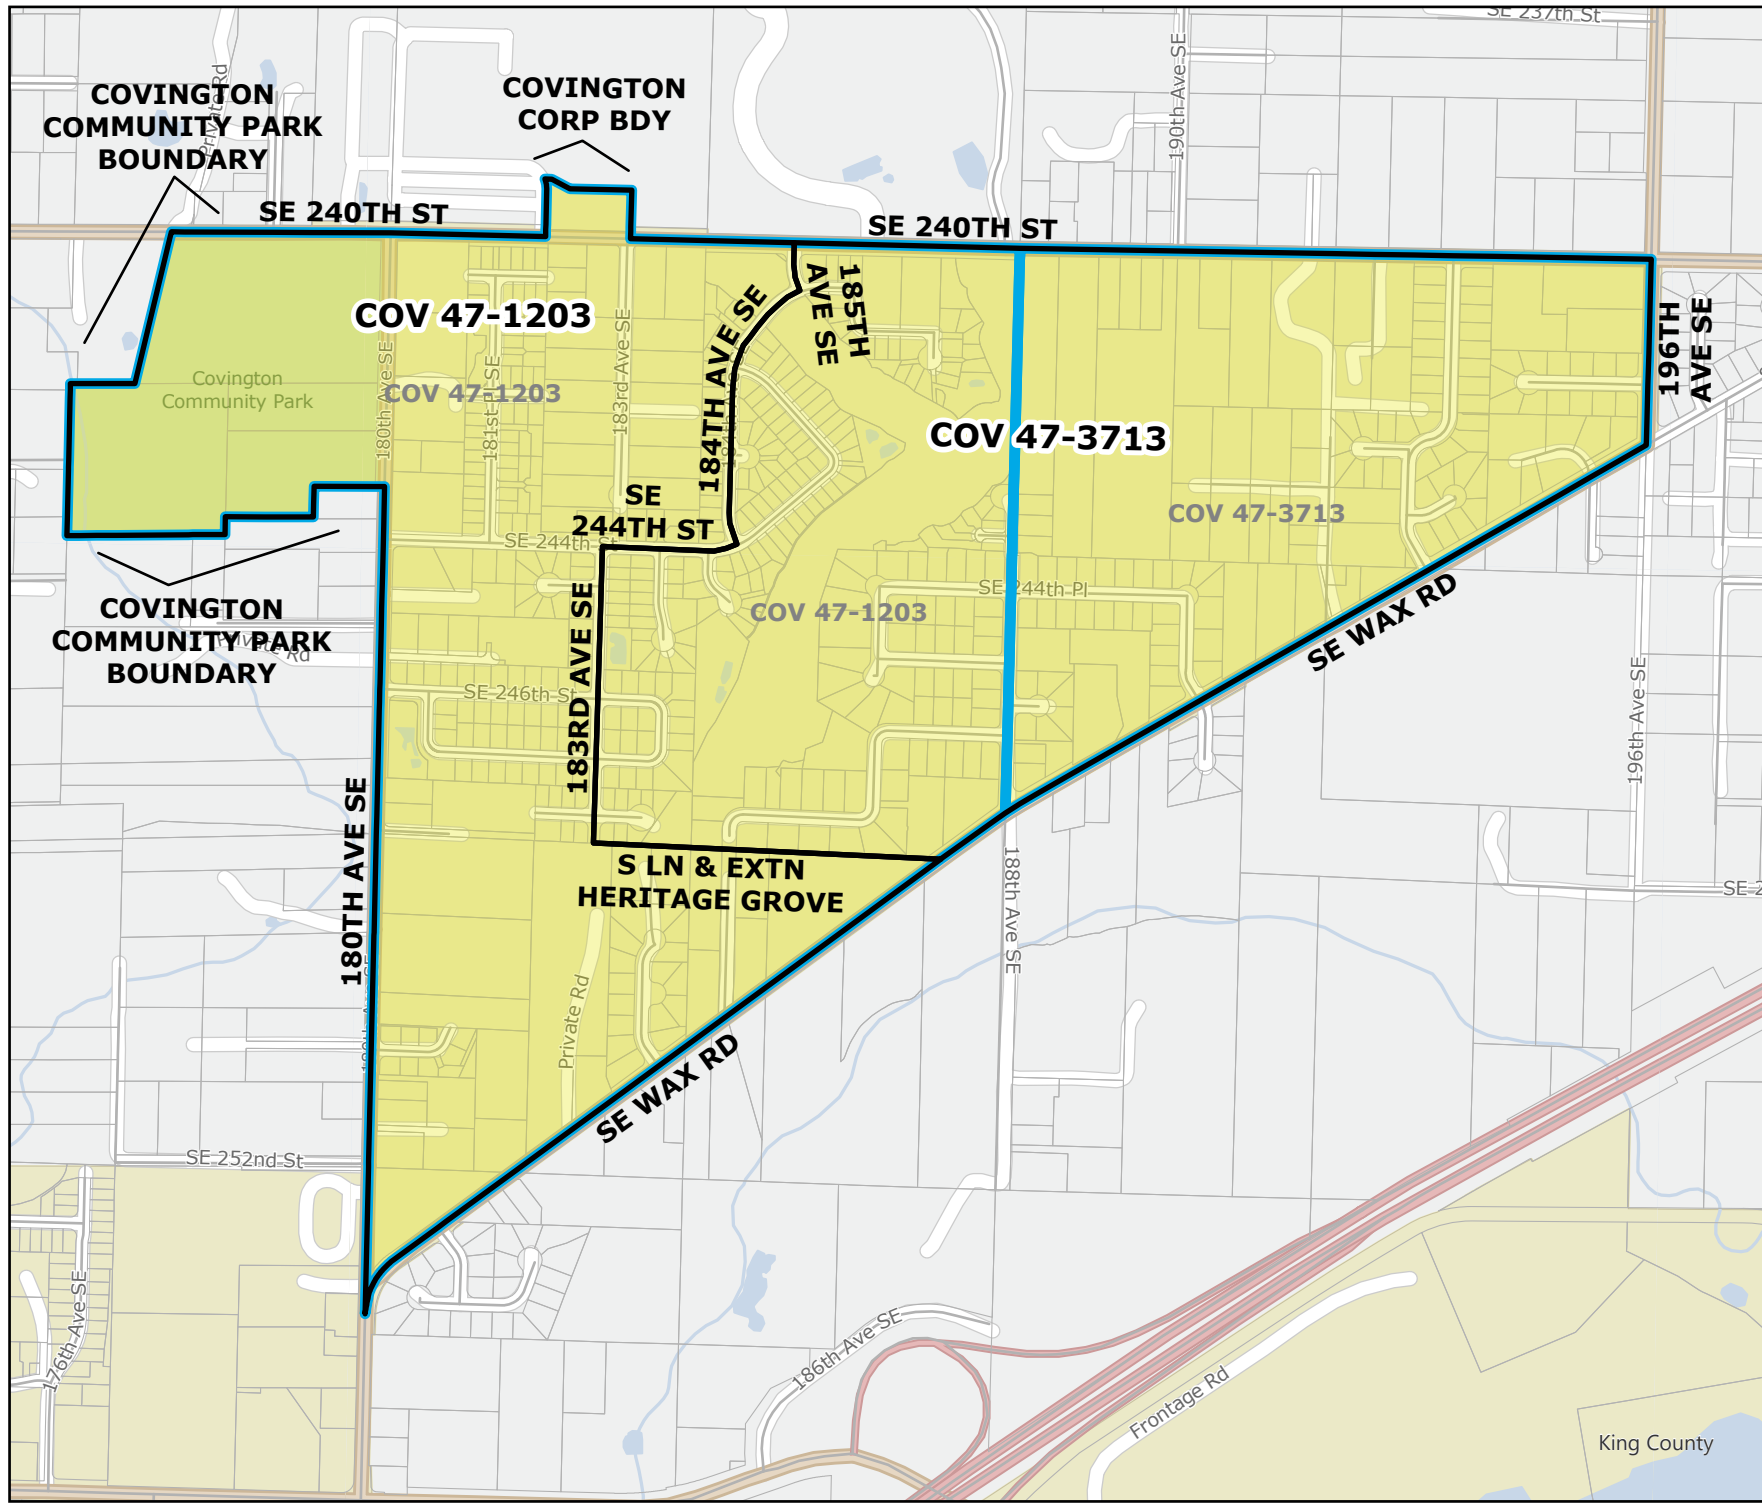

2026 Precinct Alterations

Code	Precinct Name	LG	CG	CC
4024	B-D 05-4024	5	8	9
3849	B-D 05-3849	5	8	9
3976	B-D 05-3976	5	8	9

Original Precinct(s)

3849	B-D 05-3849	5	8	9
3976	B-D 05-3976	5	8	9

*: Denotes precinct(s) that have been abolished.
 Precinct map produced by King County GIS Elections in accordance with KCC 1.12.101 & RCW 29A.16.040

Legend

- Original Precinct(s)
- New Precinct(s)
- Altered Precinct(s)

2026 Precinct Alterations

Code	Precinct Name	LG	CG	CC
2832	BRINN	5	8	9
0839	NEUWAKUM	5	8	9
2837	FARLEY	5	8	9

Original Precinct(s)				
2832	BRINN	5	8	9
0839	NEUWAKUM	5	8	9
2837	FARLEY	5	8	9

*: Denotes precinct(s) that have been abolished.
 Precinct map produced by King County GIS Elections in accordance with KCC 1.12.101 & RCW 29A.16.040

Legend

- Original Precinct(s)
- New Precinct(s)
- Altered Precinct(s)

2026 Precinct Alterations

Code	Precinct Name	LG	CG	CC
1203	COV 47-1203	47	8	9
3713	COV 47-3713	47	8	9
Original Precinct(s)				
1203	COV 47-1203	47	8	9
3713	COV 47-3713	47	8	9

*: Denotes precinct(s) that have been abolished.
 Precinct map produced by King County GIS Elections in accordance with KCC 1.12.101 & RCW 29A.16.040