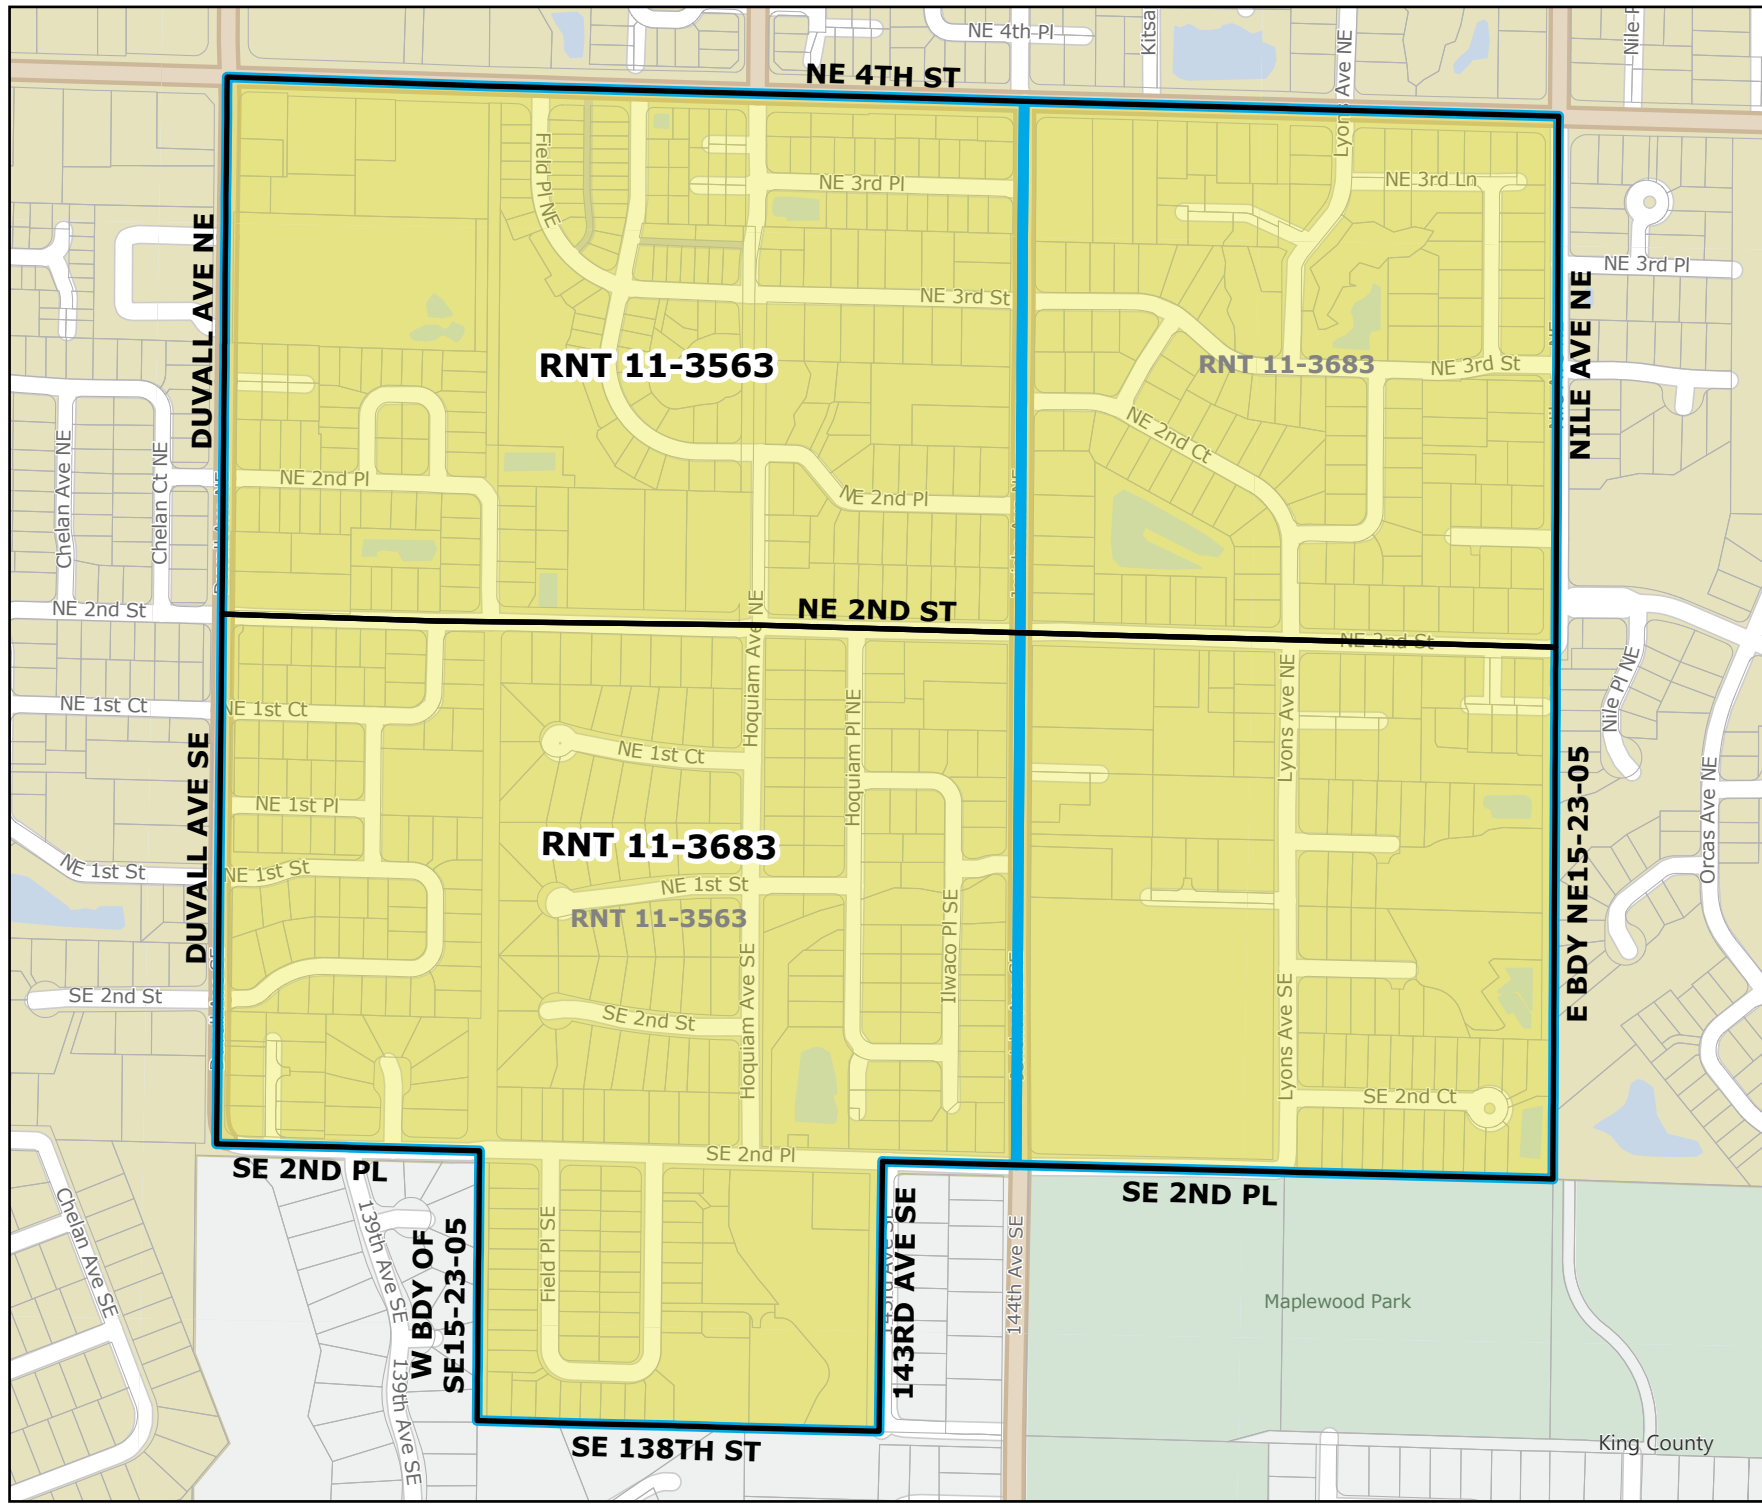

2026 Precinct Alterations

Code	Precinct Name	LG	CG	CC
1011	RNT 11-1011	11	9	9
0964	RNT 11-0964	11	9	9

Original Precinct(s)				
1011	RNT 11-1011	11	9	9
0964	RNT 11-0964	11	9	9

*: Denotes precinct(s) that have been abolished.
 Precinct map produced by King County GIS Elections in accordance with KCC 1.12.101 & RCW 29A.16.040

Legend

- Original Precinct(s)
- New Precinct(s)
- Altered Precinct(s)

0 0.05 0.1 0.2 0.3 Miles

2026 Precinct Alterations

Code	Precinct Name	LG	CG	CC
3563	RNT 11-3563	11	9	9
3683	RNT 11-3683	11	9	9
Original Precinct(s)				
3563	RNT 11-3563	11	9	9
3683	RNT 11-3683	11	9	9