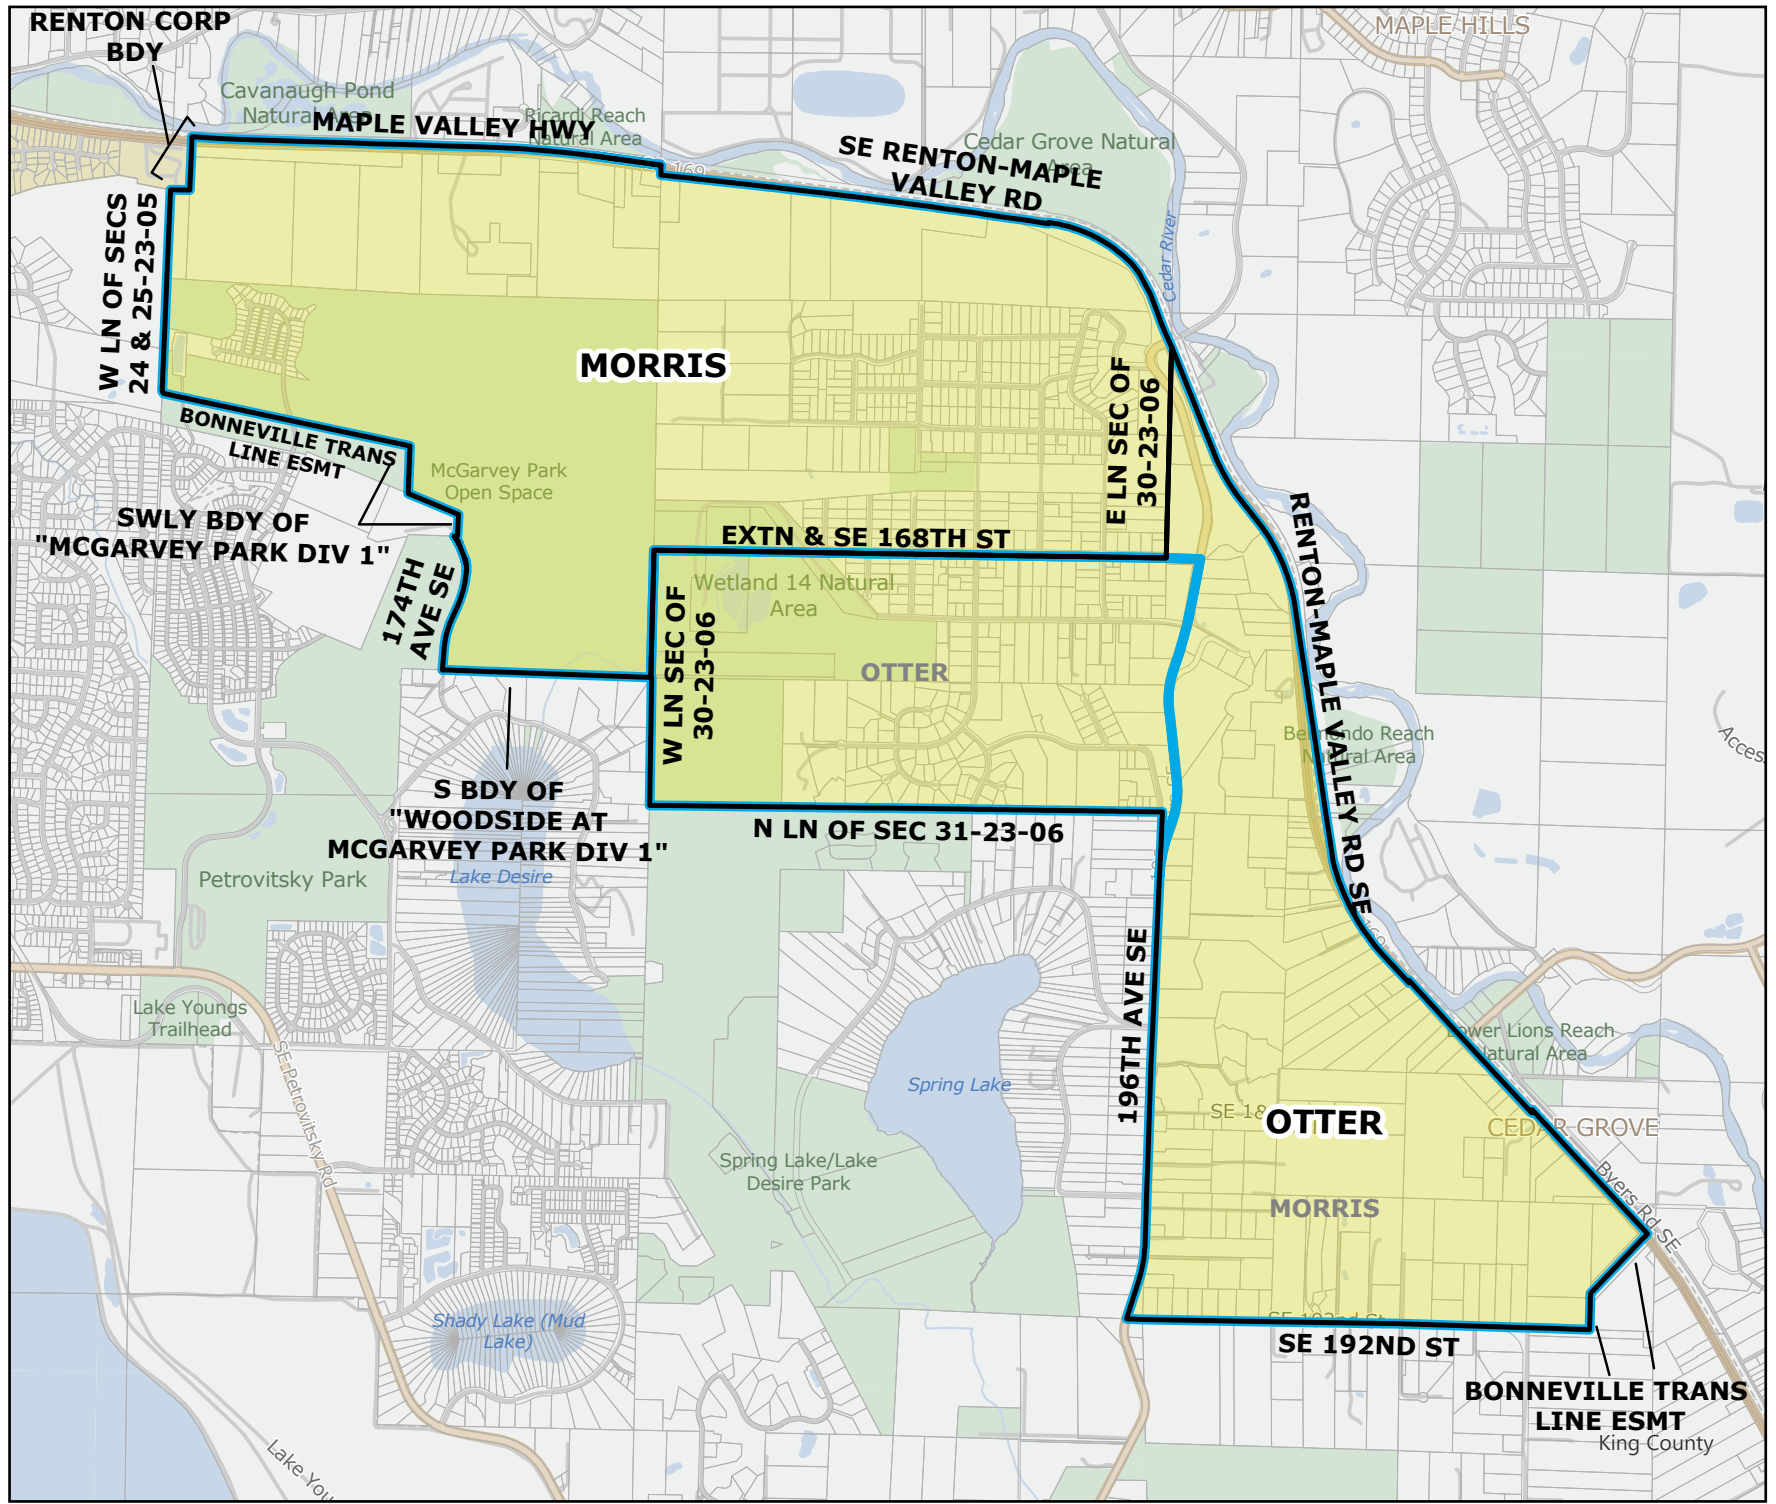

2026 Precinct Alterations

Code	Precinct Name	LG	CG	CC
0822	MORRIS	5	8	9
4015	OTTER	5	8	9
Original Precinct(s)				
0822	MORRIS	5	8	9
4015	OTTER	5	8	9

*: Denotes precinct(s) that have been abolished.
Precinct map produced by King County GIS Elections in accordance with KCC 1.12.101 & RCW 29A.16.040

Legend

- Original Precinct(s)
- New Precinct(s)
- Altered Precinct(s)