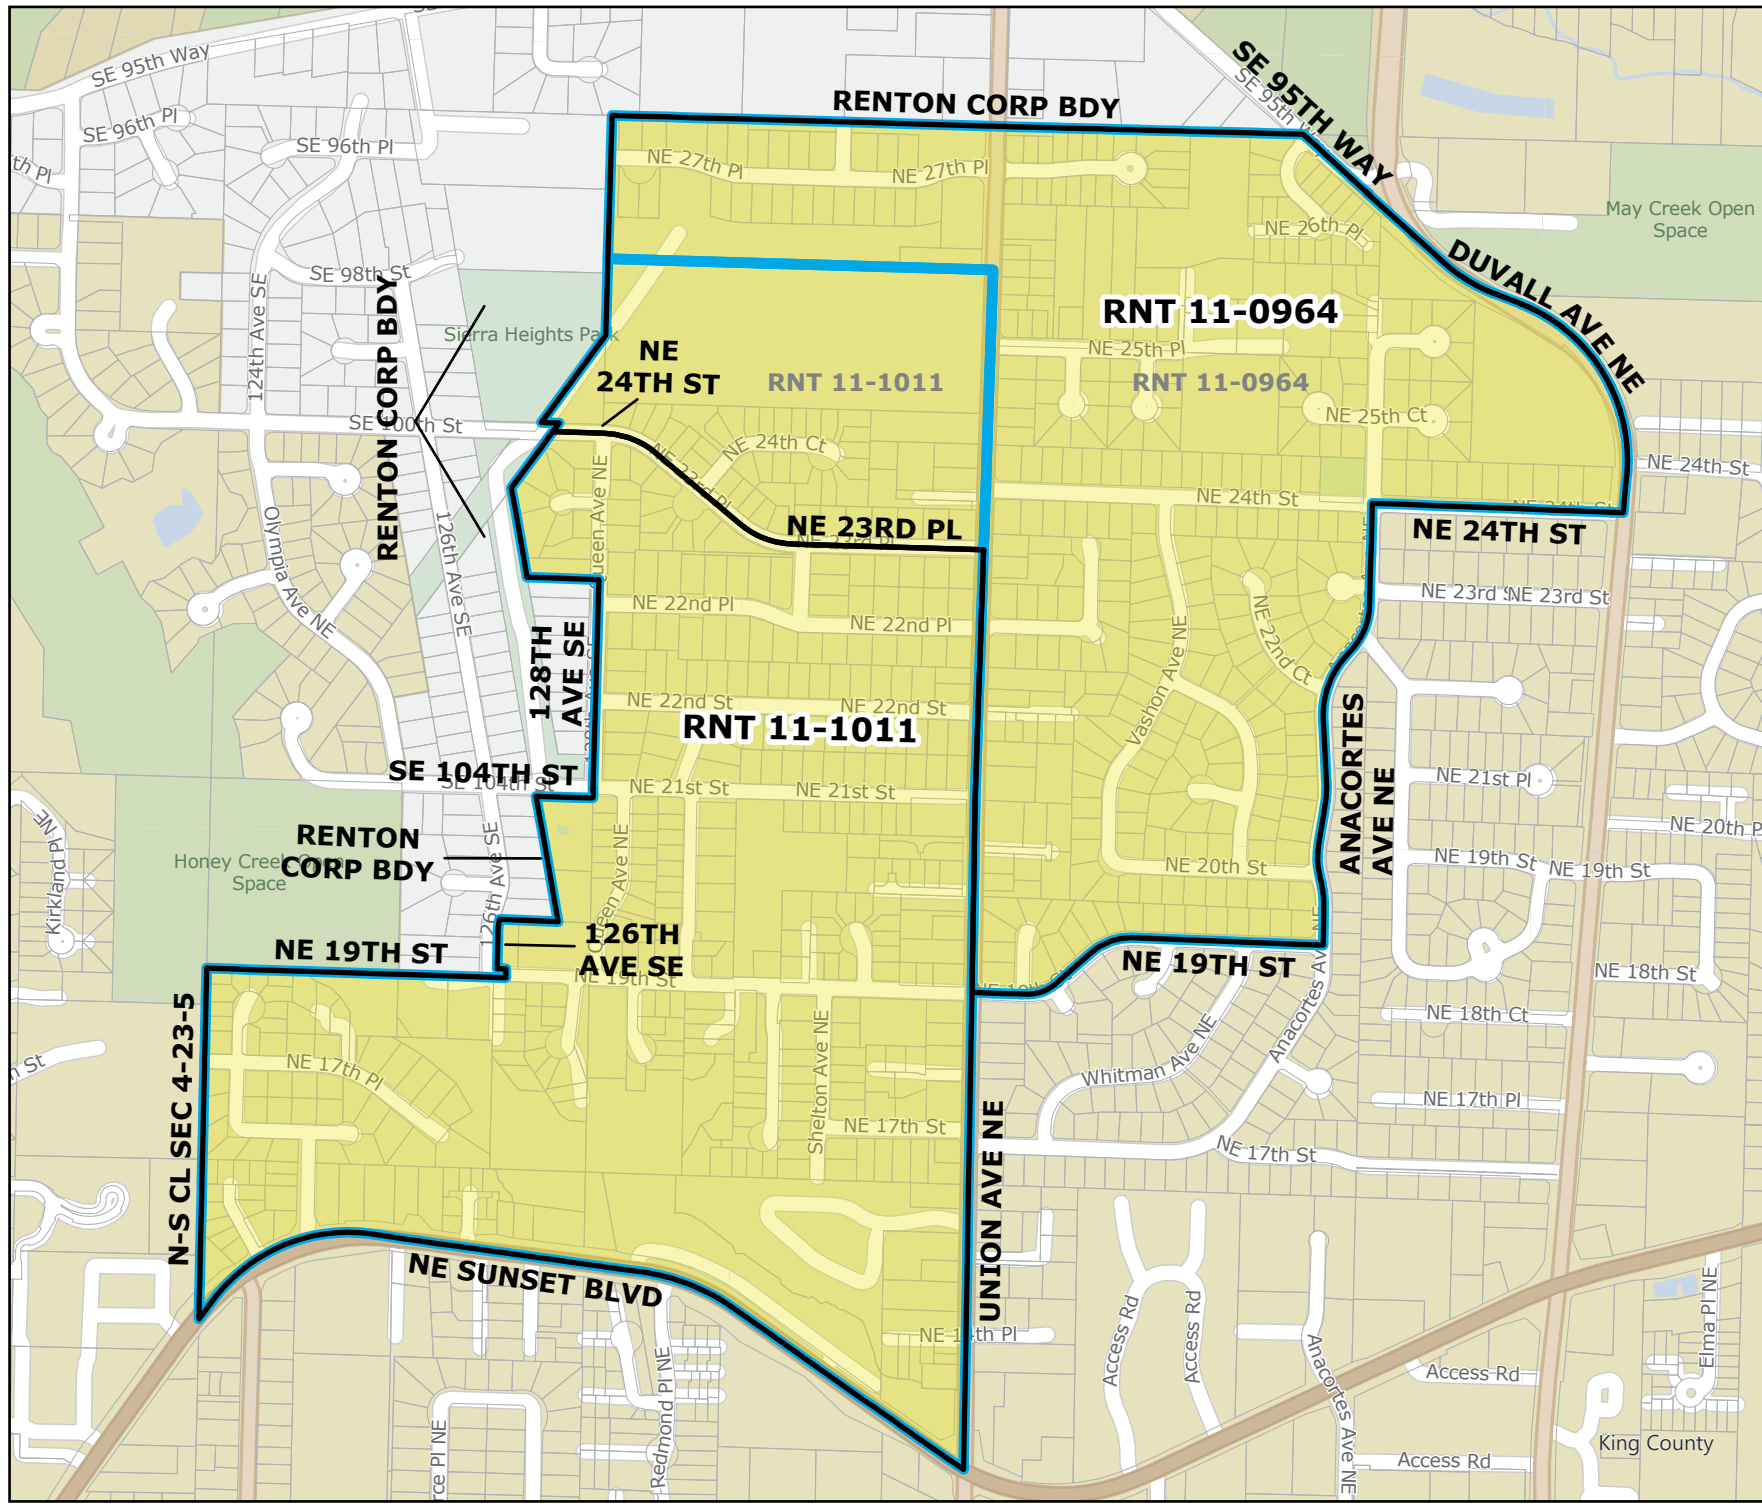

Legend

- Original Precinct(s)
- New Precinct(s)
- Altered Precinct(s)

0 0.2 0.4 0.8 1.2 Miles

2026 Precinct Alterations

Code	Precinct Name	LG	CG	CC
0822	MORRIS	5	8	9
4015	OTTER	5	8	9
Original Precinct(s)				
0822	MORRIS	5	8	9
4015	OTTER	5	8	9

*: Denotes precinct(s) that have been abolished.
 Precinct map produced by King County GIS Elections in accordance with KCC 1.12.101 & RCW 29A.16.040

Legend

- Original Precinct(s)
- New Precinct(s)
- Altered Precinct(s)