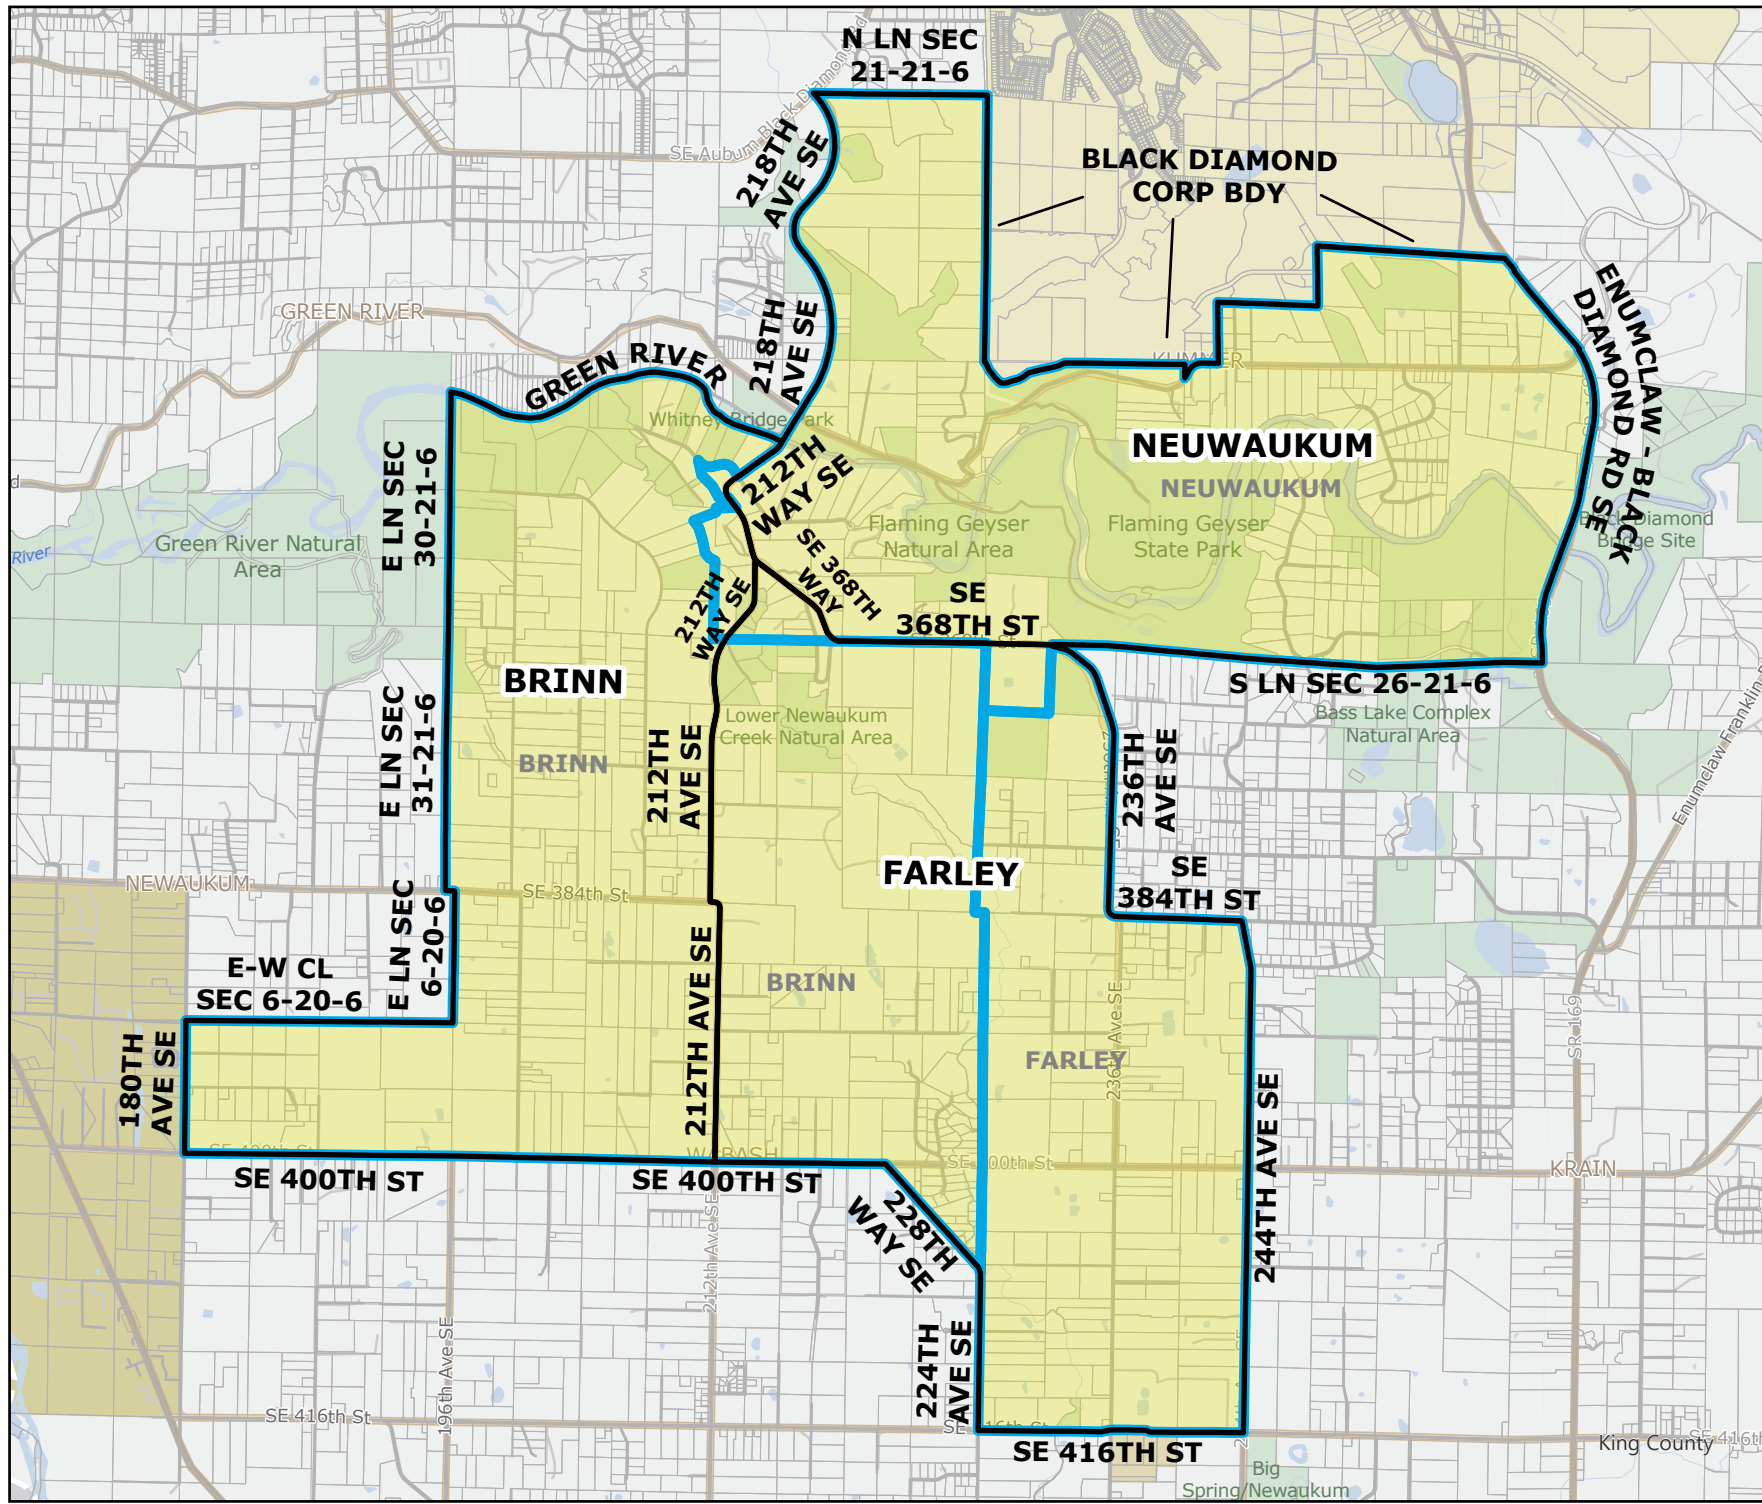

2026 Precinct Alterations

Code	Precinct Name	LG	CG	CC
4024	B-D 05-4024	5	8	9
3849	B-D 05-3849	5	8	9
3976	B-D 05-3976	5	8	9

Original Precinct(s)

3849	B-D 05-3849	5	8	9
3976	B-D 05-3976	5	8	9

*: Denotes precinct(s) that have been abolished.
 Precinct map produced by King County GIS Elections in accordance with KCC 1.12.101 & RCW 29A.16.040

Legend

- Original Precinct(s)
- New Precinct(s)
- Altered Precinct(s)

2026 Precinct Alterations

Code	Precinct Name	LG	CG	CC
2832	BRINN	5	8	9
0839	NEUWAKUM	5	8	9
2837	FARLEY	5	8	9

Original Precinct(s)				
2832	BRINN	5	8	9
0839	NEUWAKUM	5	8	9
2837	FARLEY	5	8	9

*: Denotes precinct(s) that have been abolished.
 Precinct map produced by King County GIS Elections in accordance with KCC 1.12.101 & RCW 29A.16.040

Legend

- Original Precinct(s)
- New Precinct(s)
- Altered Precinct(s)