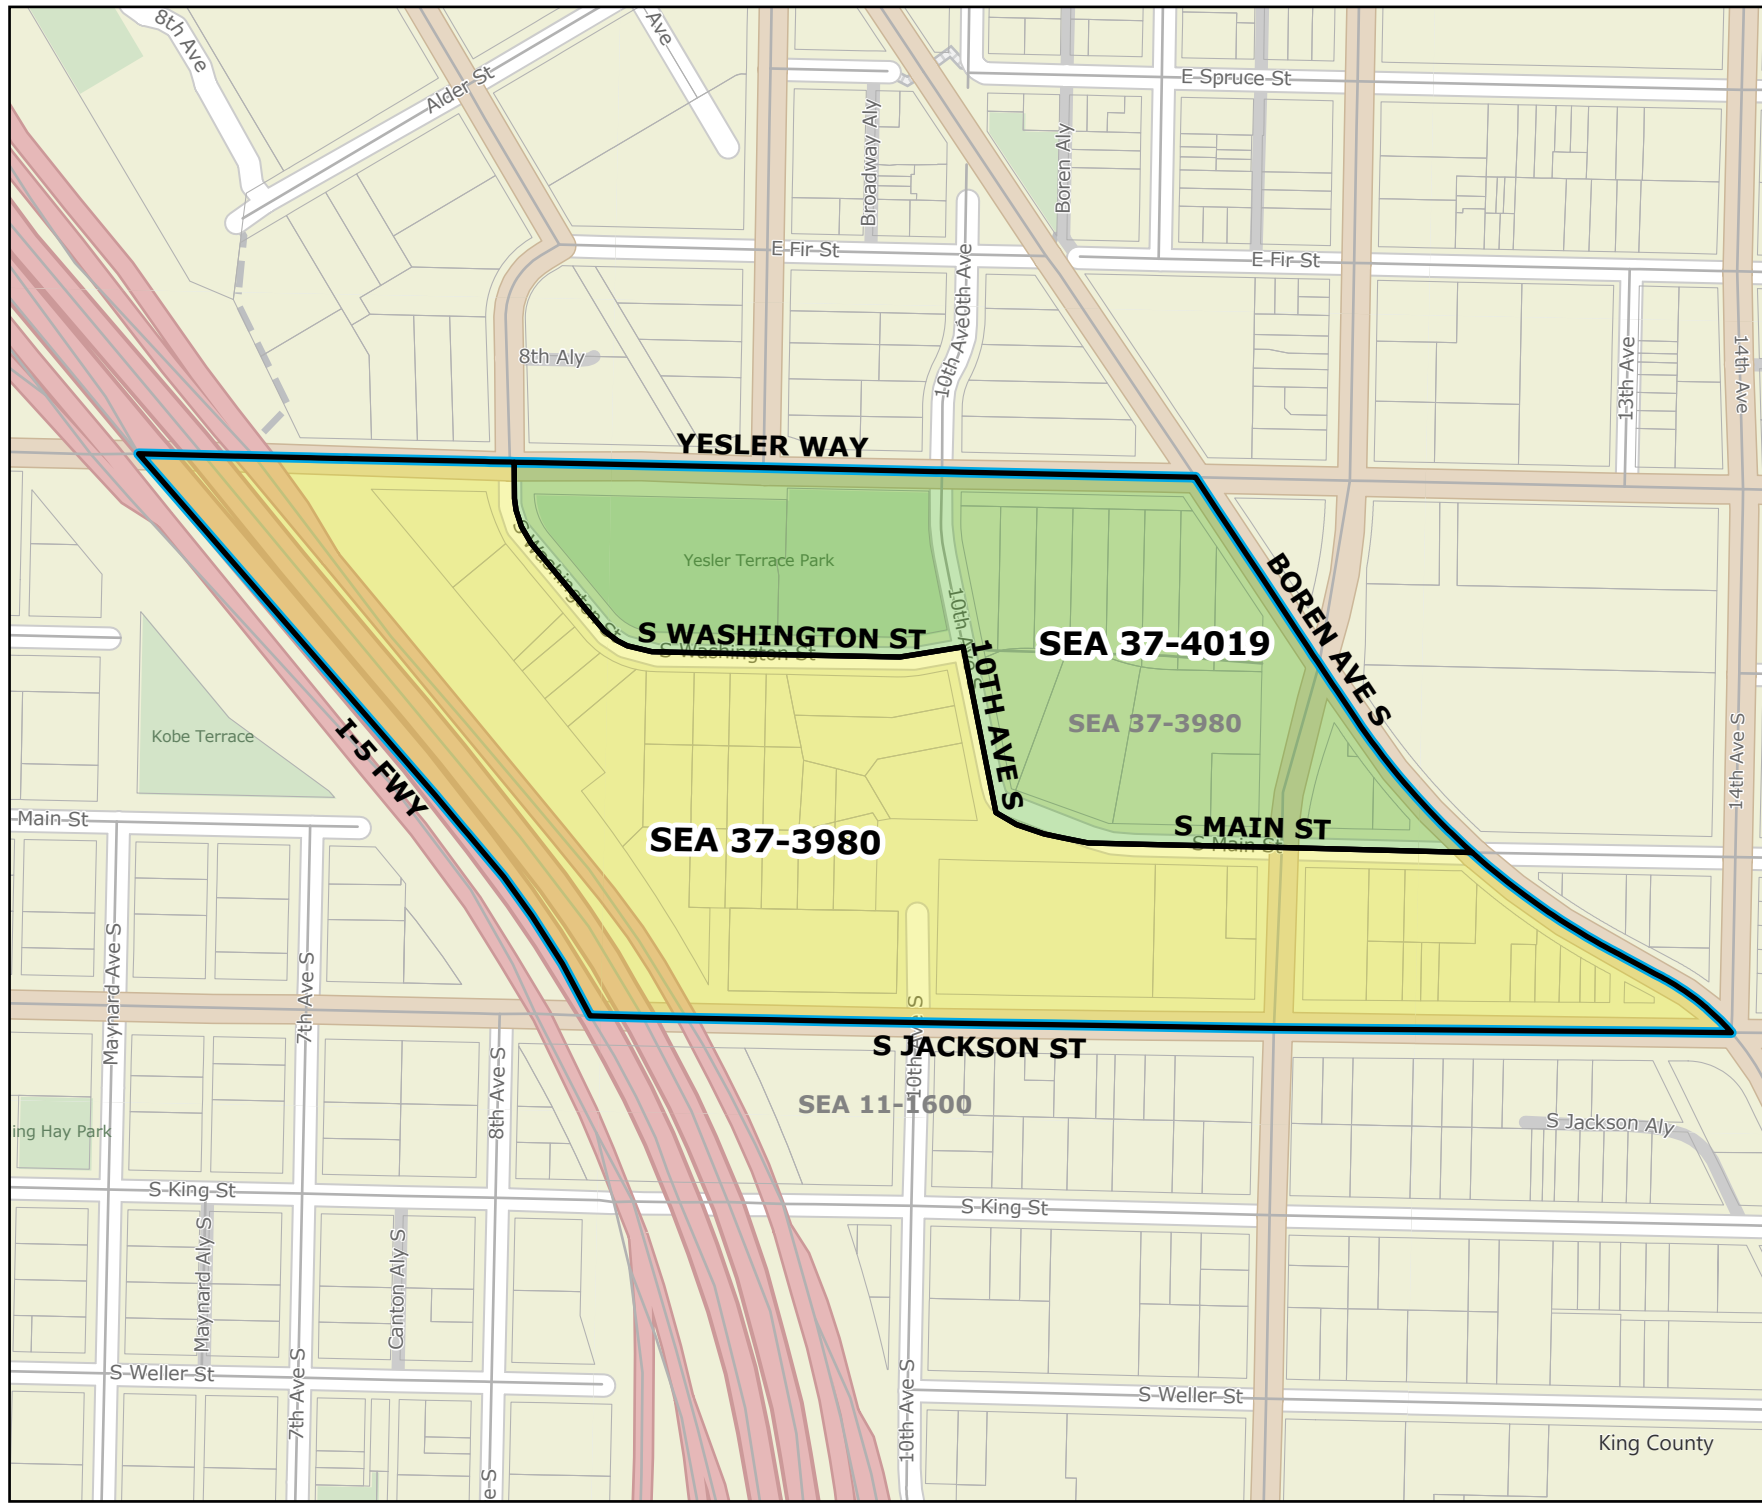

Legend

-  Original Precinct(s)
-  New Precinct(s)
-  Altered Precinct(s)

2026 Precinct Alterations

Code	Precinct Name	LG	CG	CC
4028	SEA 34-4028	34	7	8
3770	SEA 34-3770	34	7	8

Original Precinct(s)				
3770	SEA 34-3770	34	7	8

*: Denotes precinct(s) that have been abolished.
 Precinct map produced by King County GIS Elections in accordance with KCC 1.12.101 & RCW 29A.16.040

Legend

- Original Precinct(s)
- New Precinct(s)
- Altered Precinct(s)

King County

2026 Precinct Alterations

Code	Precinct Name	LG	CG	CC
4019	SEA 37-4019	37	9	8
3980	SEA 37-3980	37	9	8

Original Precinct(s)				
3980	SEA 37-3980	37	9	8

*: Denotes precinct(s) that have been abolished.
 Precinct map produced by King County GIS Elections in accordance with KCC 1.12.101 & RCW 29A.16.040

Legend

- Original Precinct(s)
- New Precinct(s)
- Altered Precinct(s)

0 0.03 0.06 0.11 0.17 Miles

2026 Precinct Alterations

Code	Precinct Name	LG	CG	CC
3938	TUK 11-3938	11	9	8
2951	TUK 11-2951	11	9	8
Original Precinct(s)				
3938	TUK 11-3938	11	9	8
2951	TUK 11-2951	11	9	8
3907	TUK 11-3907 *	11	9	8