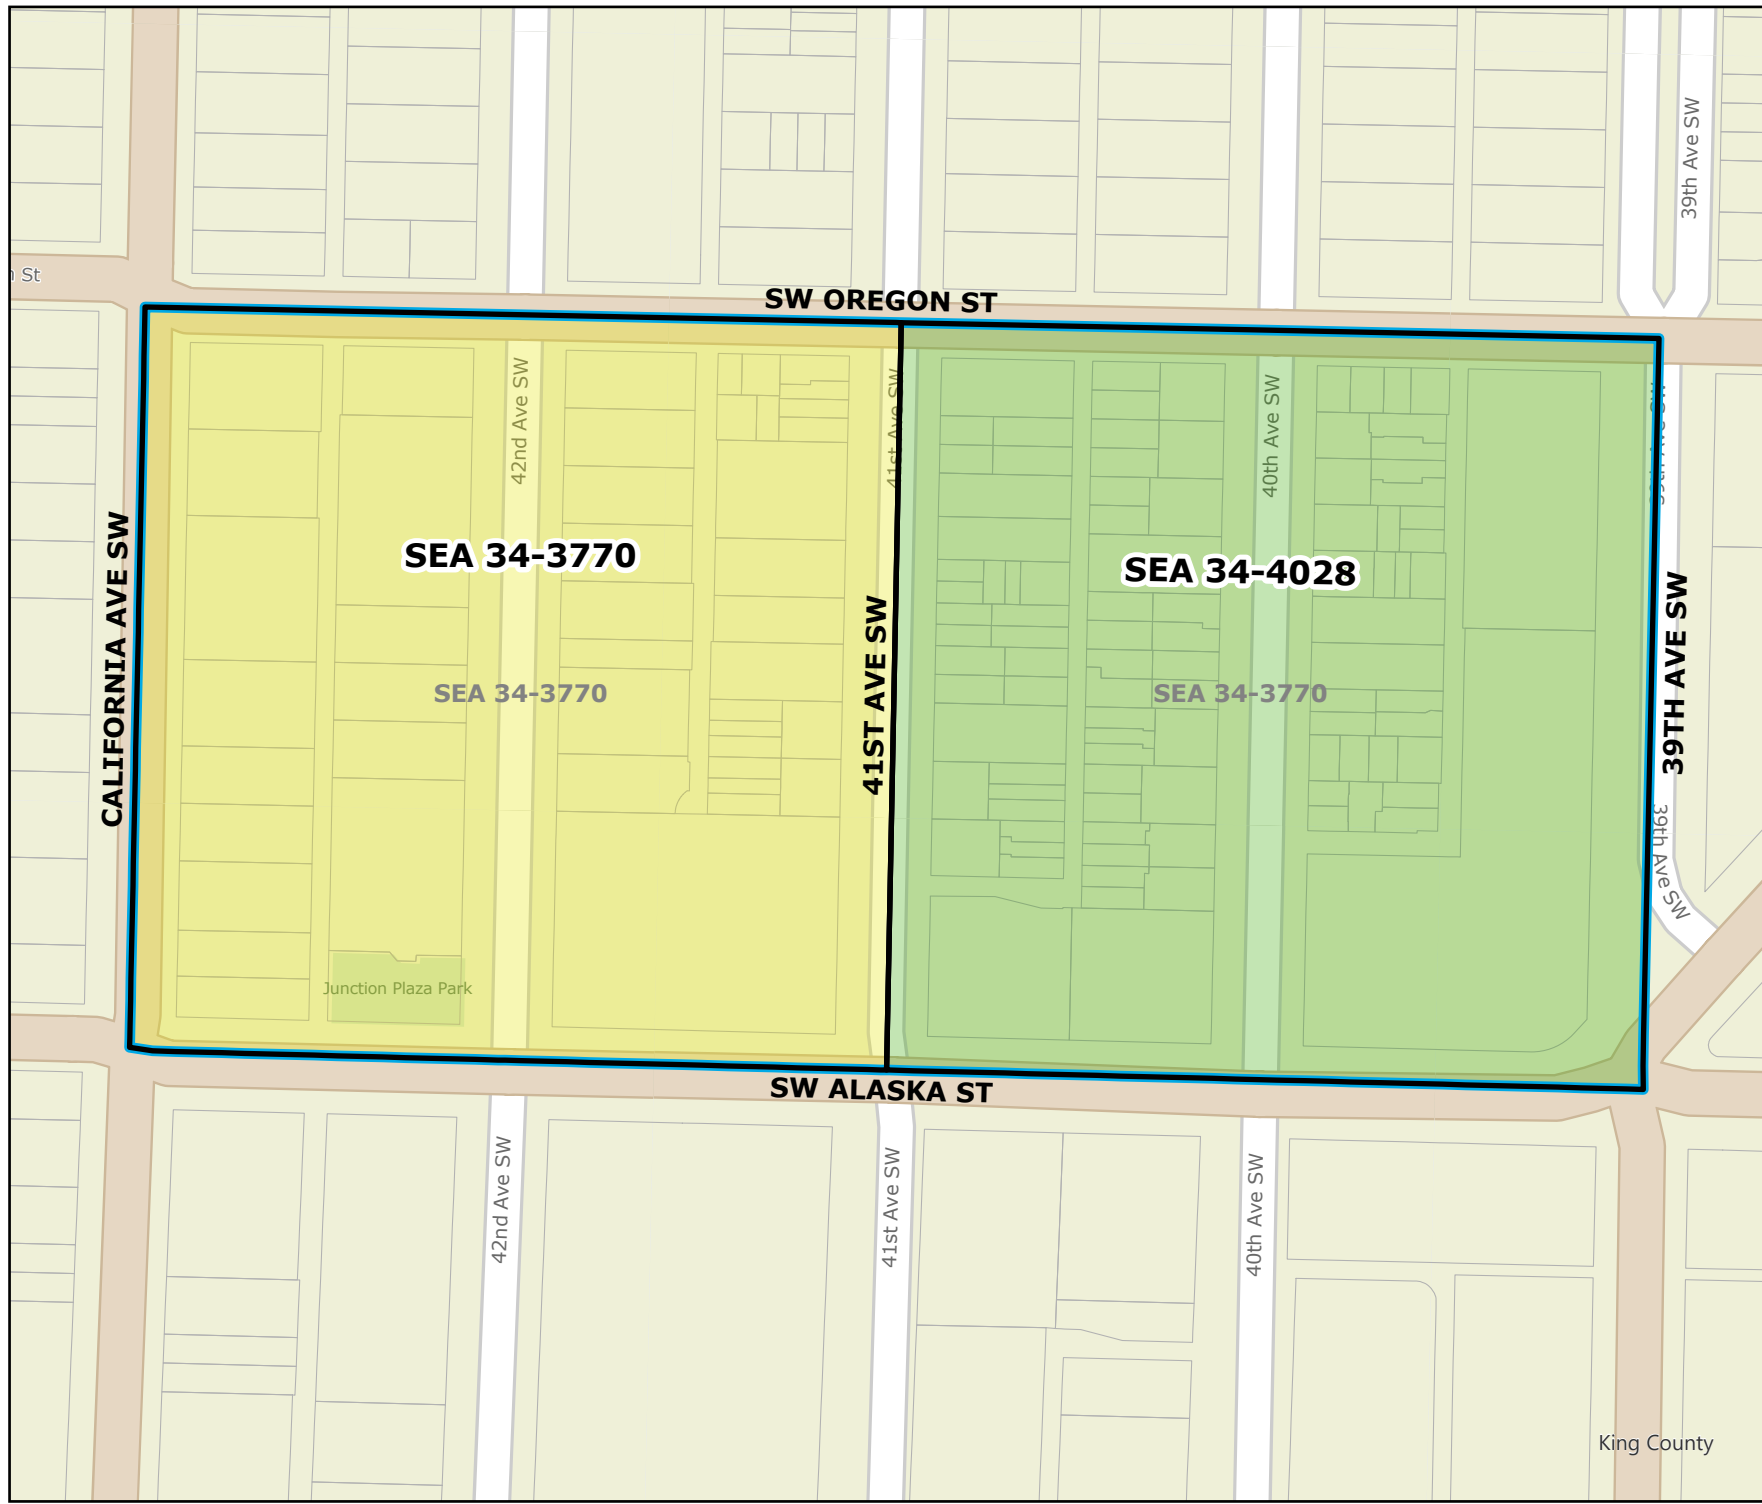

2026 Precinct Alterations

Code	Precinct Name	LG	CG	CC
0913	BUR 34-0913	34	7	8
3884	BUR 34-3884	34	7	8
Original Precinct(s)				
0913	BUR 34-0913	34	7	8
3884	BUR 34-3884	34	7	8

*: Denotes precinct(s) that have been abolished.
 Precinct map produced by King County GIS Elections in accordance with KCC 1.12.101 & RCW 29A.16.040

Legend

-  Original Precinct(s)
-  New Precinct(s)
-  Altered Precinct(s)

2026 Precinct Alterations

Code	Precinct Name	LG	CG	CC
4028	SEA 34-4028	34	7	8
3770	SEA 34-3770	34	7	8

Original Precinct(s)				
3770	SEA 34-3770	34	7	8

*: Denotes precinct(s) that have been abolished.
 Precinct map produced by King County GIS Elections in accordance with KCC 1.12.101 & RCW 29A.16.040

Legend

- Original Precinct(s)
- New Precinct(s)
- Altered Precinct(s)

King County

2026 Precinct Alterations

Code	Precinct Name	LG	CG	CC
4019	SEA 37-4019	37	9	8
3980	SEA 37-3980	37	9	8

Original Precinct(s)				
3980	SEA 37-3980	37	9	8

*: Denotes precinct(s) that have been abolished.
 Precinct map produced by King County GIS Elections in accordance with KCC 1.12.101 & RCW 29A.16.040