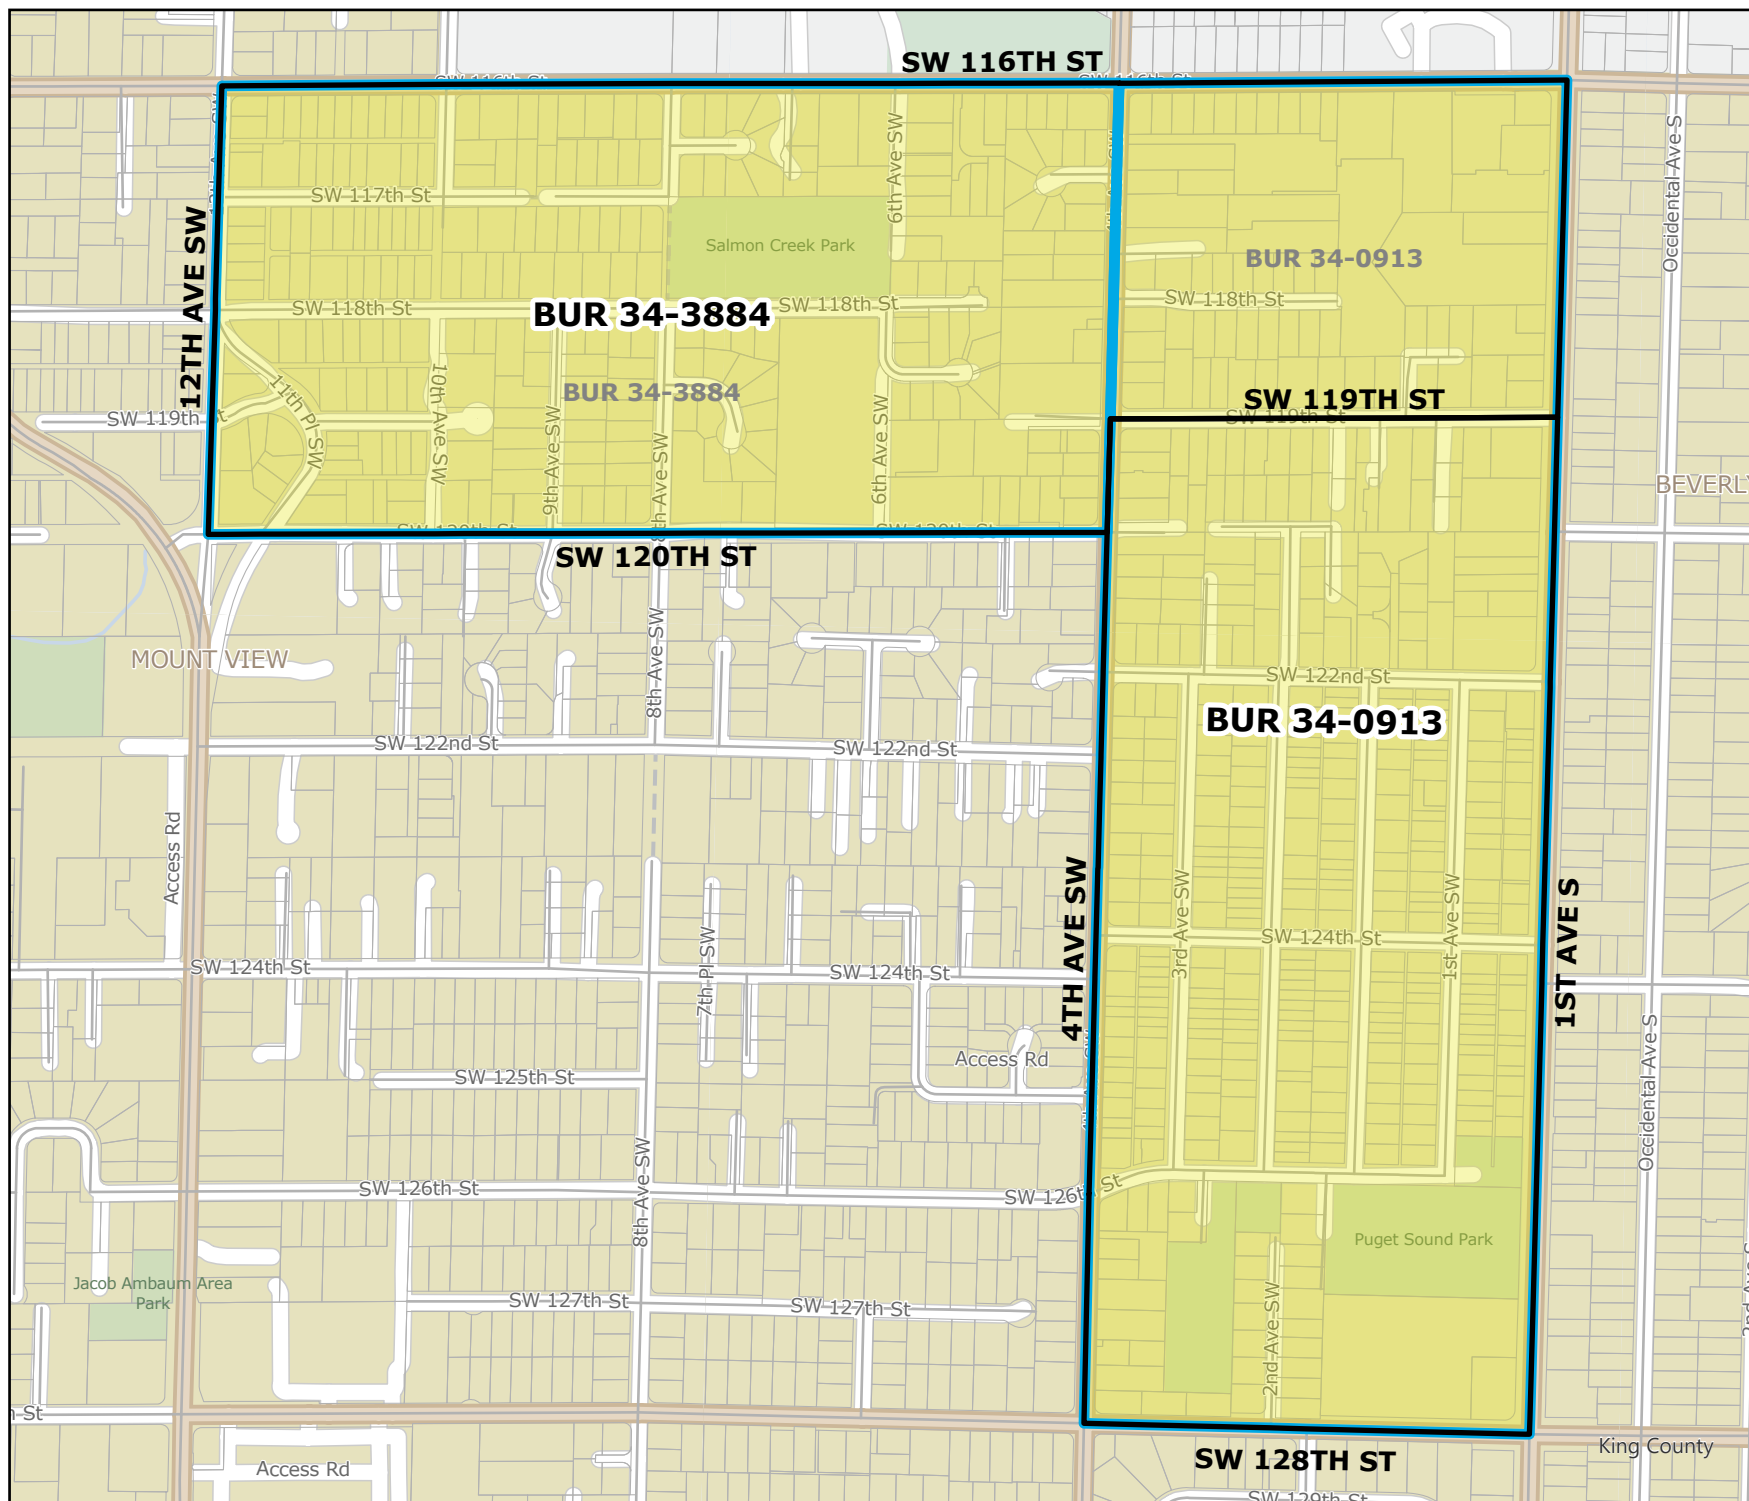

2026 Precinct Alterations

Code	Precinct Name	LG	CG	CC
0913	BUR 34-0913	34	7	8
3884	BUR 34-3884	34	7	8
Original Precinct(s)				
0913	BUR 34-0913	34	7	8
3884	BUR 34-3884	34	7	8

*: Denotes precinct(s) that have been abolished.
 Precinct map produced by King County GIS Elections in accordance with KCC 1.12.101 & RCW 29A.16.040

Legend

-  Original Precinct(s)
-  New Precinct(s)
-  Altered Precinct(s)

2026 Precinct Alterations

Code	Precinct Name	LG	CG	CC
4028	SEA 34-4028	34	7	8
3770	SEA 34-3770	34	7	8

Original Precinct(s)				
3770	SEA 34-3770	34	7	8

*: Denotes precinct(s) that have been abolished.
 Precinct map produced by King County GIS Elections in accordance with KCC 1.12.101 & RCW 29A.16.040

Legend

- Original Precinct(s)
- New Precinct(s)
- Altered Precinct(s)

King County

2026 Precinct Alterations

Code	Precinct Name	LG	CG	CC
4019	SEA 37-4019	37	9	8
3980	SEA 37-3980	37	9	8

Original Precinct(s)				
3980	SEA 37-3980	37	9	8

*: Denotes precinct(s) that have been abolished.
 Precinct map produced by King County GIS Elections in accordance with KCC 1.12.101 & RCW 29A.16.040