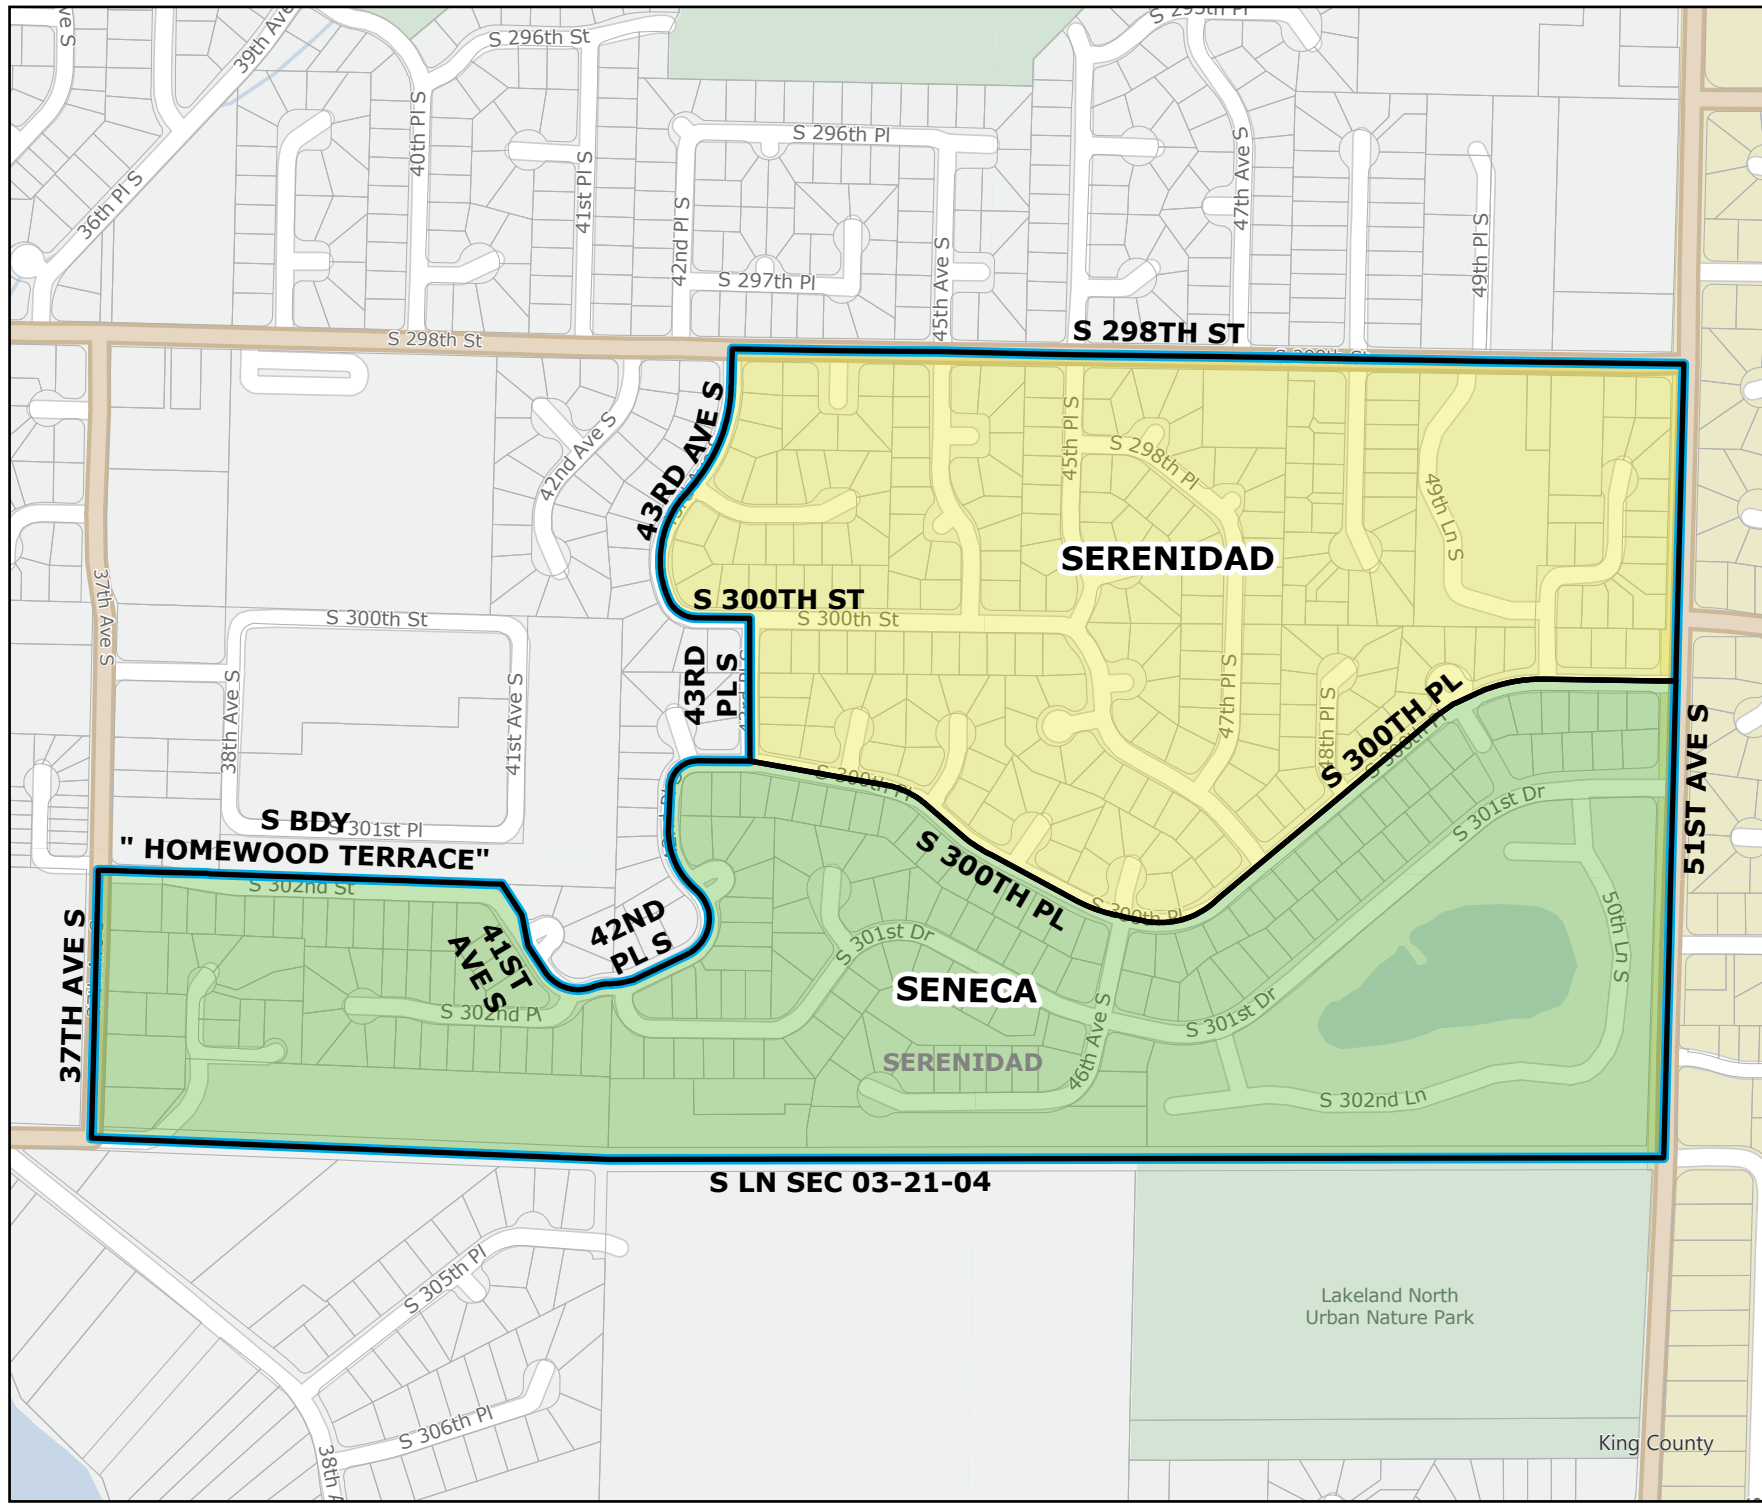

2026 Precinct Alterations

Code	Precinct Name	LG	CG	CC
3867	FED 30-3867	30	9	7
3048	FED 30-3048	30	9	7
Original Precinct(s)				
3867	FED 30-3867	30	9	7
3048	FED 30-3048	30	9	7

*: Denotes precinct(s) that have been abolished.
 Precinct map produced by King County GIS Elections in accordance with KCC 1.12.101 & RCW 29A.16.040

Legend

- Original Precinct(s)
- New Precinct(s)
- Altered Precinct(s)

2026 Precinct Alterations

Code	Precinct Name	LG	CG	CC
4017	SENECA	30	9	7
2831	SERENIDAD	30	9	7
Original Precinct(s)				
2831	SERENIDAD	30	9	7