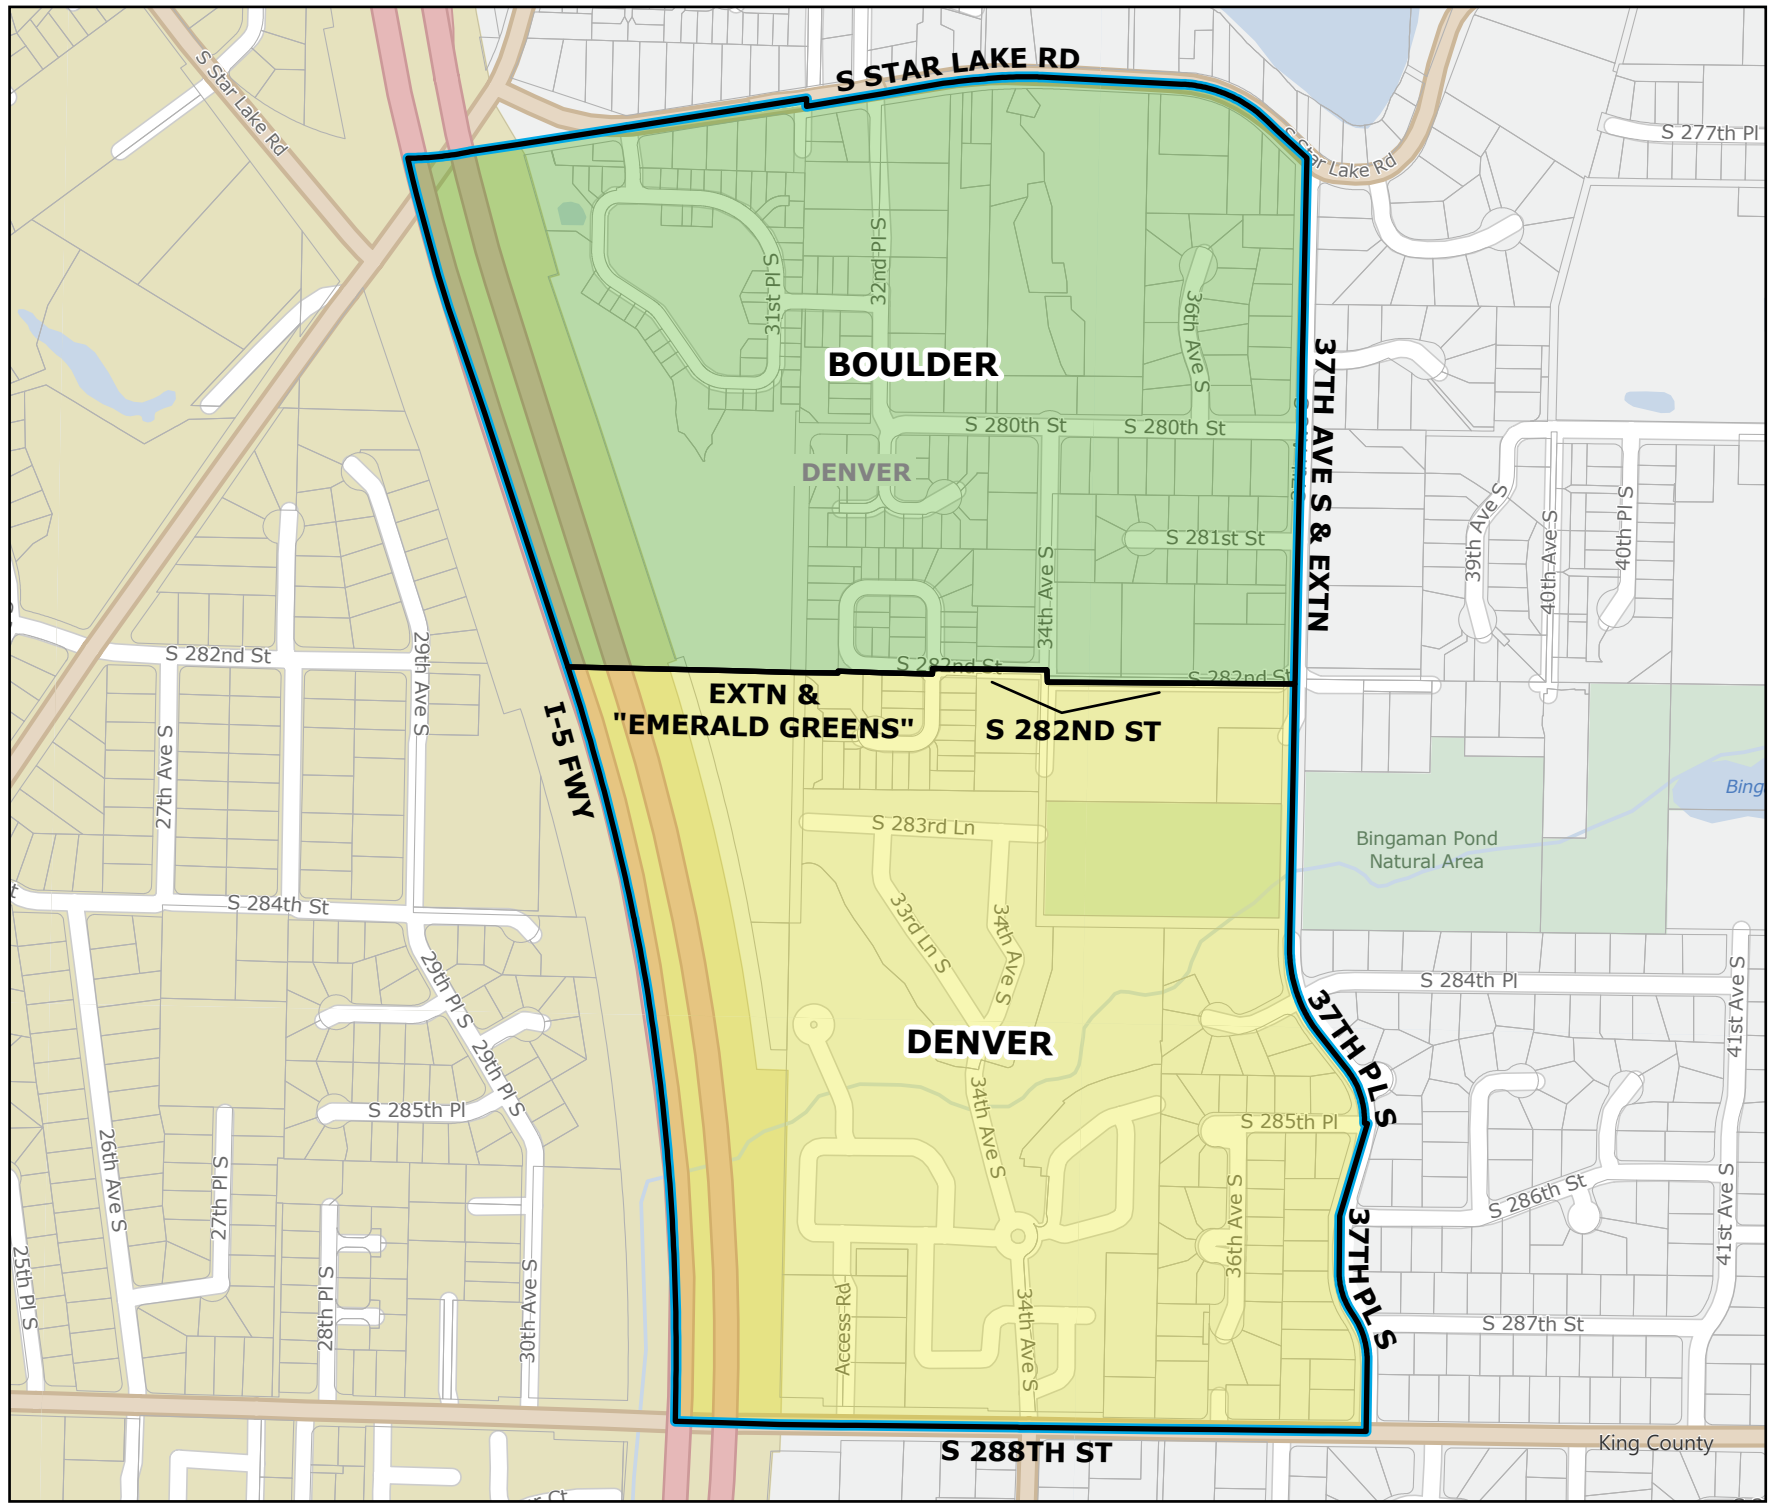

Legend

-  Original Precinct(s)
-  New Precinct(s)
-  Altered Precinct(s)

0 0.05 0.1 0.2 0.3 Miles

2026 Precinct Alterations

Code	Precinct Name	LG	CG	CC
2478	AUB 47-2478	47	9	7
0055	AUB 47-0055	47	9	7
2700	AUB 47-2700	47	9	7
3846	AUB 47-3846	47	9	7

Original Precinct(s)				
2478	AUB 47-2478	47	9	7
0055	AUB 47-0055	47	9	7
2700	AUB 47-2700	47	9	7
3846	AUB 47-3846	47	9	7
0074	AUB 47-0074*	47	9	7

*: Denotes precinct(s) that have been abolished.
Precinct map produced by King County GIS Elections in accordance with KCC 1.12.101 & RCW 29A.16.040

Legend

- Original Precinct(s)
- New Precinct(s)
- Altered Precinct(s)

2026 Precinct Alterations

Code	Precinct Name	LG	CG	CC
4021	BOULDER	30	9	7
0358	DENVER	30	9	7

Original Precinct(s)				
0358	DENVER	30	9	7

*: Denotes precinct(s) that have been abolished.
 Precinct map produced by King County GIS Elections in accordance with KCC 1.12.101 & RCW 29A.16.040

Legend

- Original Precinct(s)
- New Precinct(s)
- Altered Precinct(s)