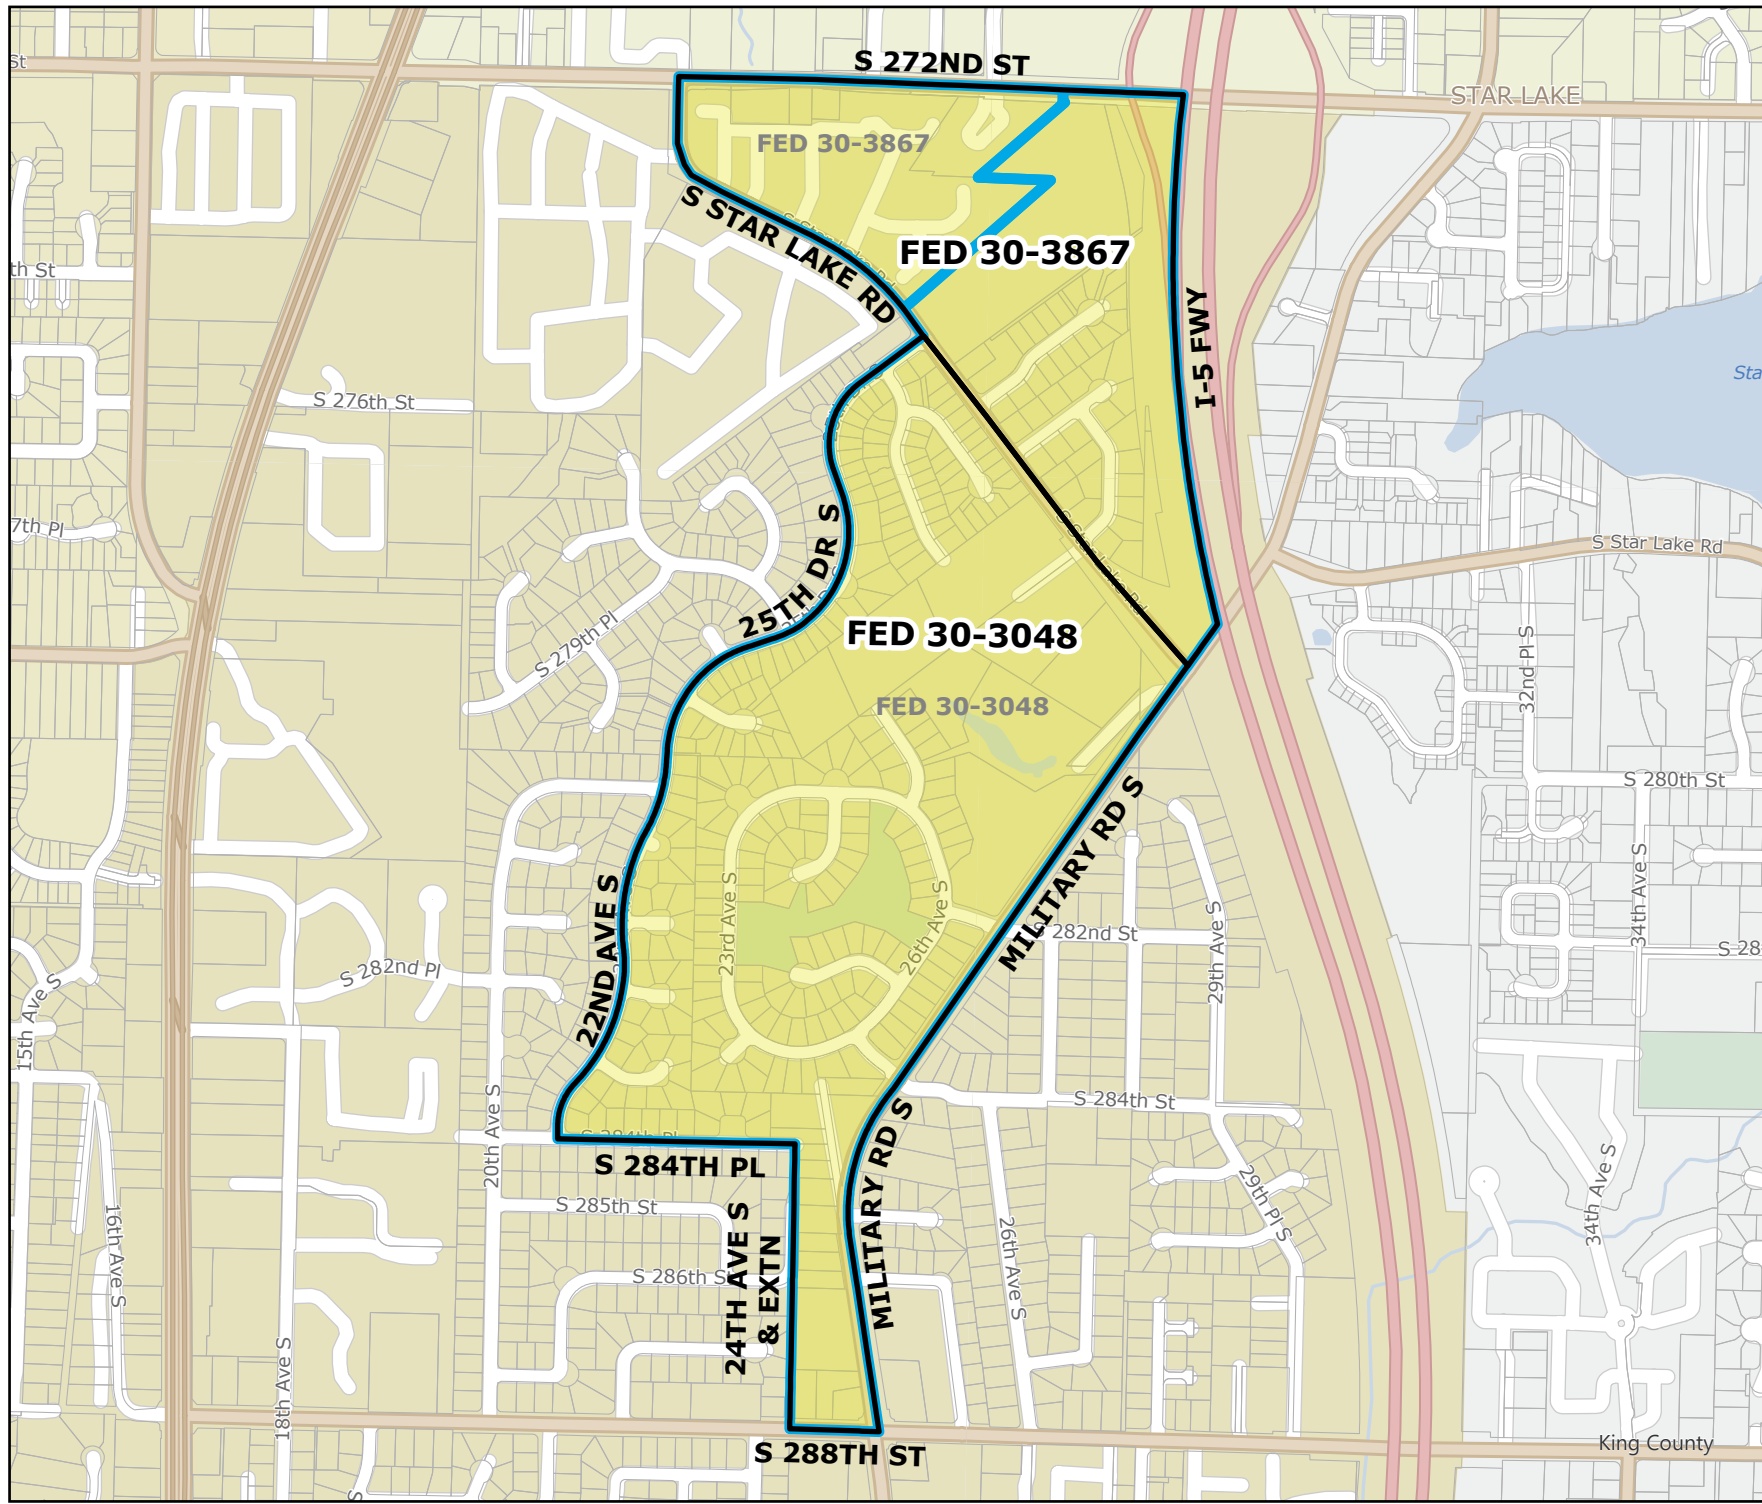

Legend

- Original Precinct(s)
- New Precinct(s)
- Altered Precinct(s)

2026 Precinct Alterations

Code	Precinct Name	LG	CG	CC
4021	BOULDER	30	9	7
0358	DENVER	30	9	7

Original Precinct(s)				
0358	DENVER	30	9	7

*: Denotes precinct(s) that have been abolished.
 Precinct map produced by King County GIS Elections in accordance with KCC 1.12.101 & RCW 29A.16.040

Legend

- Original Precinct(s)
- New Precinct(s)
- Altered Precinct(s)