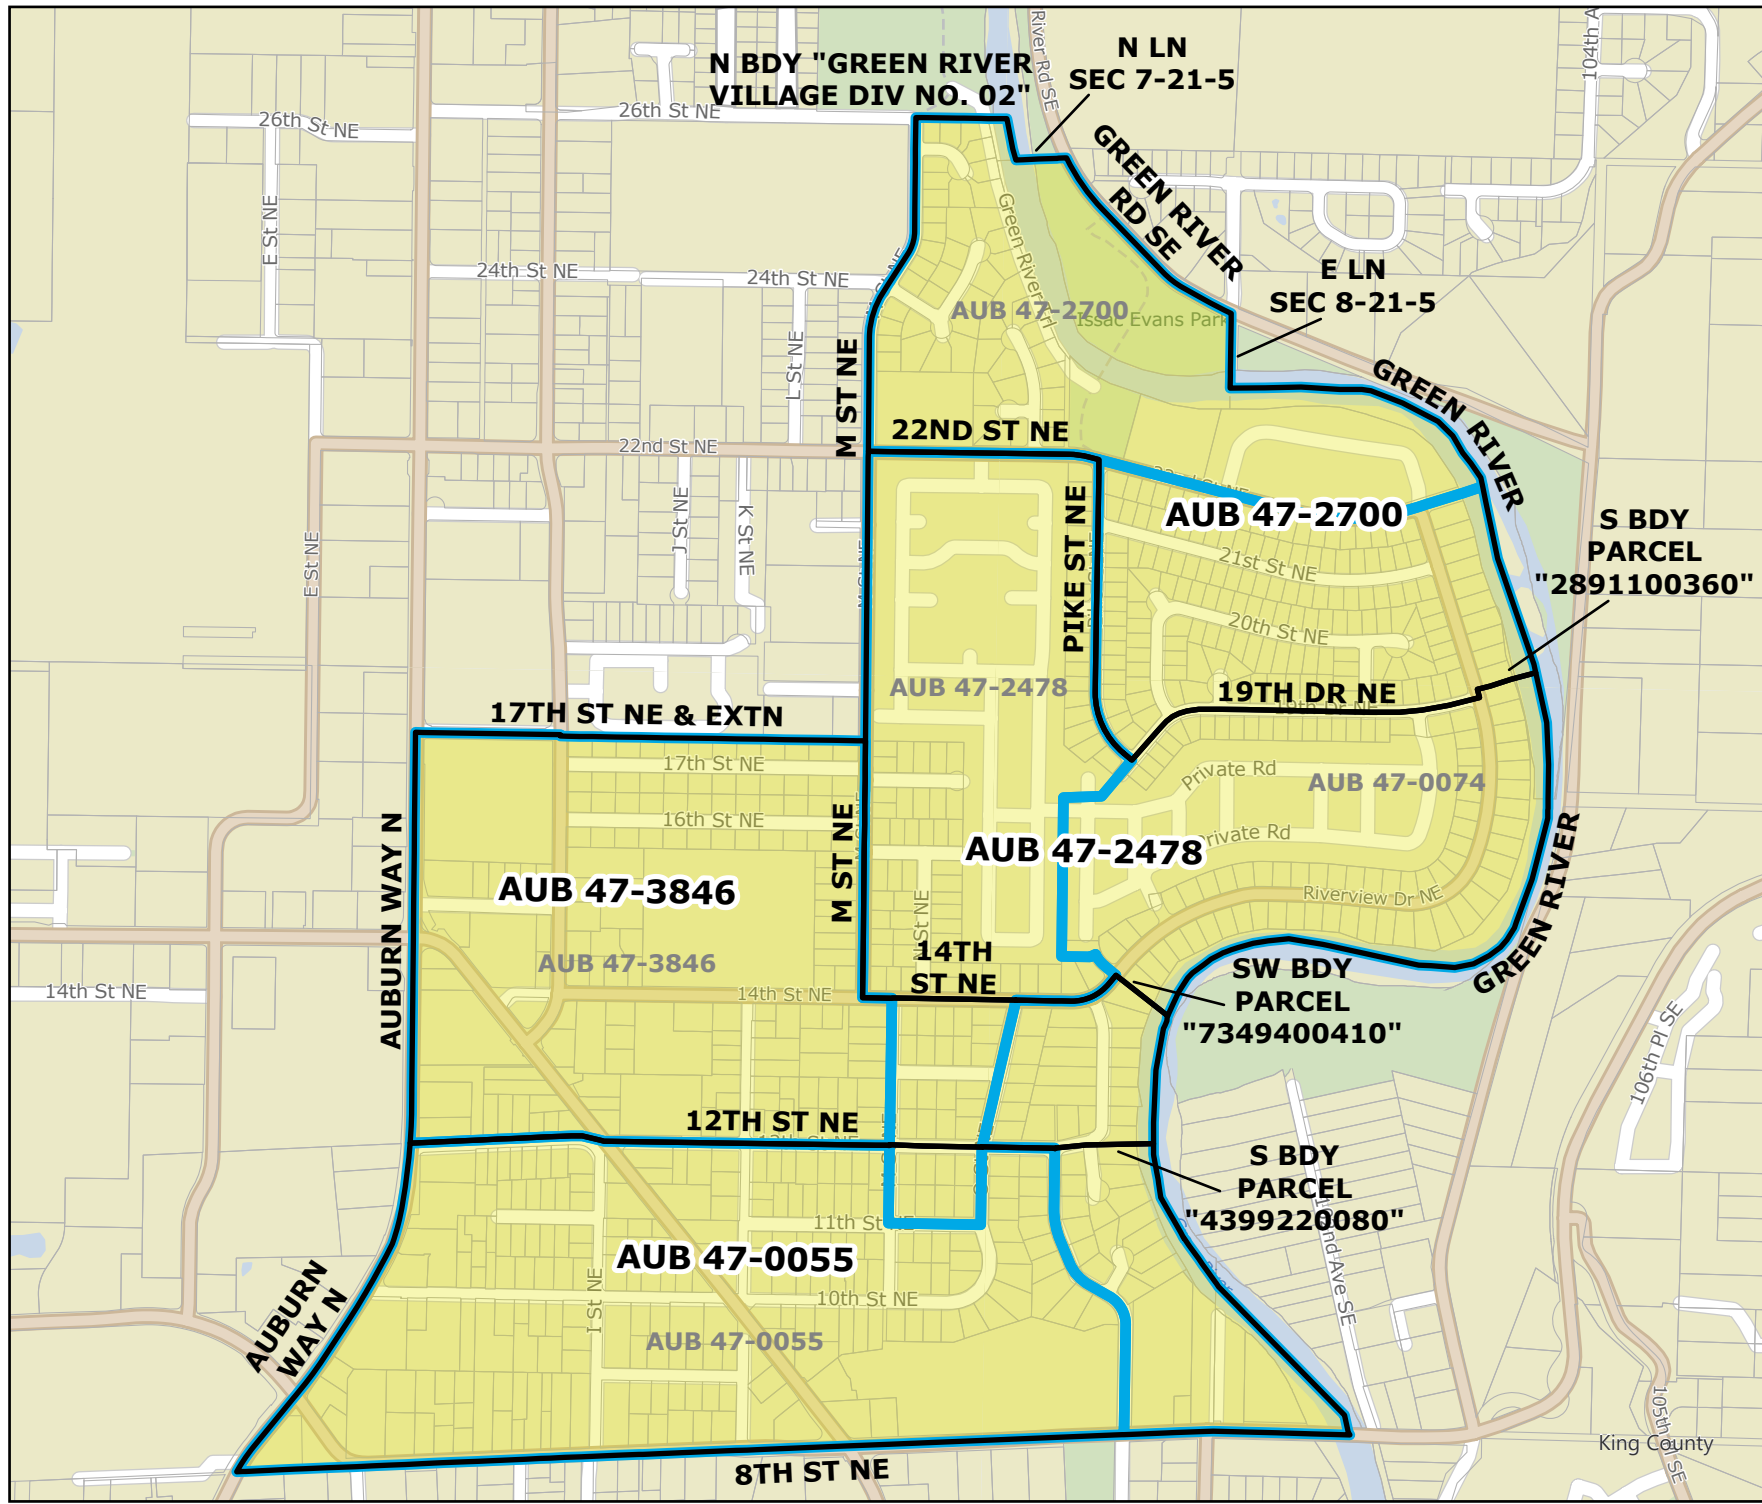

2026 Precinct Alterations

Code	Precinct Name	LG	CG	CC
0047	AUB 47-0047	47	9	7
0072	AUB 47-0072	47	9	7

Original Precinct(s)				
0047	AUB 47-0047	47	9	7
0072	AUB 47-0072	47	9	7

*: Denotes precinct(s) that have been abolished.
 Precinct map produced by King County GIS Elections in accordance with KCC 1.12.101 & RCW 29A.16.040

Legend

-  Original Precinct(s)
-  New Precinct(s)
-  Altered Precinct(s)

0 0.05 0.1 0.2 0.3 Miles

2026 Precinct Alterations

Code	Precinct Name	LG	CG	CC
2478	AUB 47-2478	47	9	7
0055	AUB 47-0055	47	9	7
2700	AUB 47-2700	47	9	7
3846	AUB 47-3846	47	9	7

Original Precinct(s)				
2478	AUB 47-2478	47	9	7
0055	AUB 47-0055	47	9	7
2700	AUB 47-2700	47	9	7
3846	AUB 47-3846	47	9	7
0074	AUB 47-0074*	47	9	7

*: Denotes precinct(s) that have been abolished.
Precinct map produced by King County GIS Elections in accordance with KCC 1.12.101 & RCW 29A.16.040

Legend

- Original Precinct(s)
- New Precinct(s)
- Altered Precinct(s)

2026 Precinct Alterations

Code	Precinct Name	LG	CG	CC
4021	BOULDER	30	9	7
0358	DENVER	30	9	7

Original Precinct(s)				
0358	DENVER	30	9	7