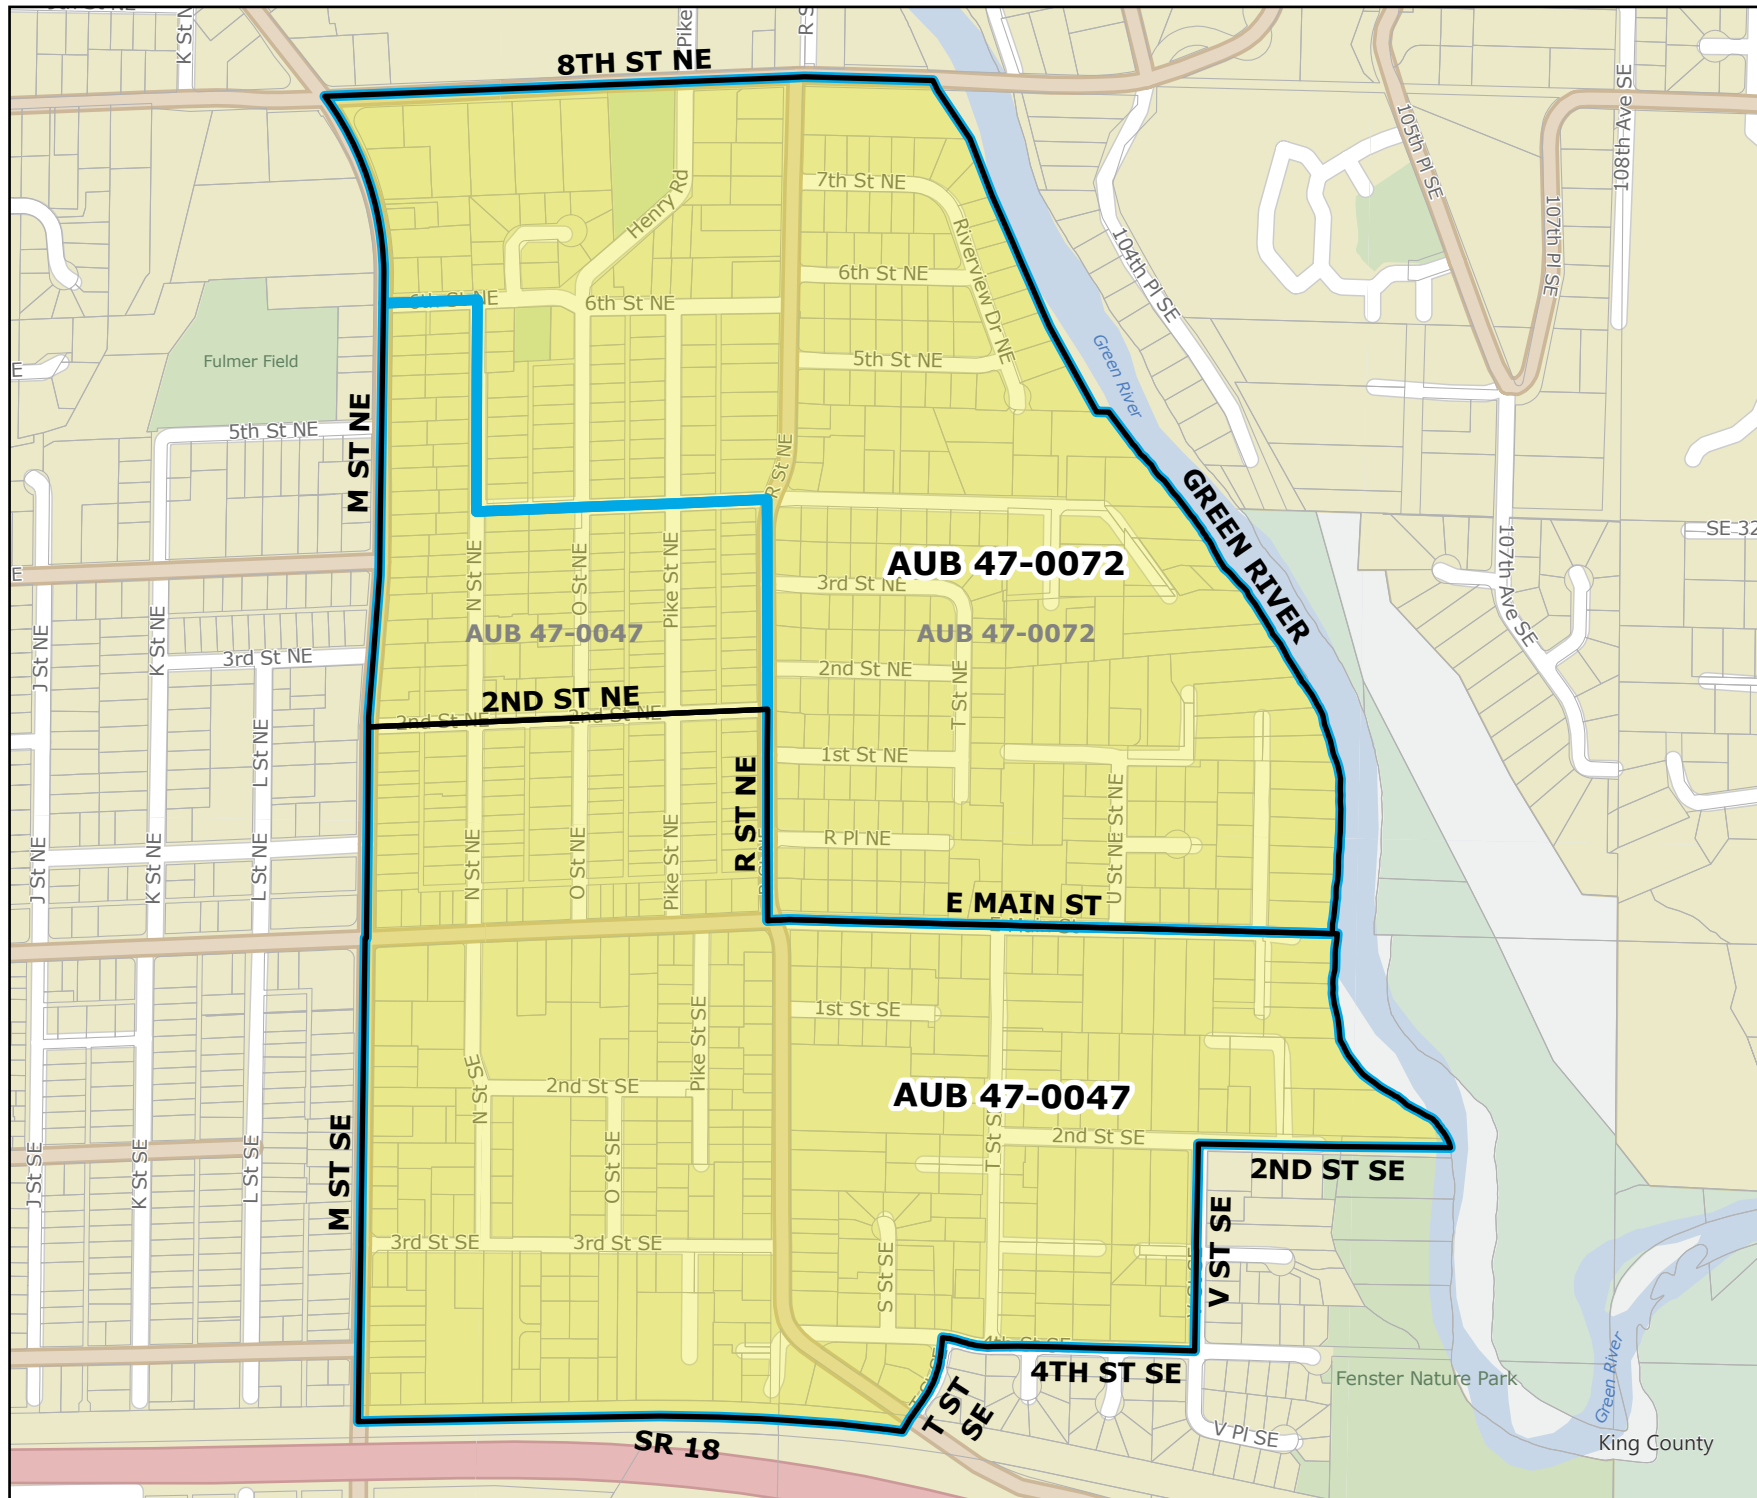

2026 Precinct Alterations

Code	Precinct Name	LG	CG	CC
0047	AUB 47-0047	47	9	7
0072	AUB 47-0072	47	9	7

Original Precinct(s)				
0047	AUB 47-0047	47	9	7
0072	AUB 47-0072	47	9	7

*: Denotes precinct(s) that have been abolished.
 Precinct map produced by King County GIS Elections in accordance with KCC 1.12.101 & RCW 29A.16.040

Legend

-  Original Precinct(s)
-  New Precinct(s)
-  Altered Precinct(s)

0 0.05 0.1 0.2 0.3 Miles

2026 Precinct Alterations

Code	Precinct Name	LG	CG	CC
2478	AUB 47-2478	47	9	7
0055	AUB 47-0055	47	9	7
2700	AUB 47-2700	47	9	7
3846	AUB 47-3846	47	9	7

Original Precinct(s)				
2478	AUB 47-2478	47	9	7
0055	AUB 47-0055	47	9	7
2700	AUB 47-2700	47	9	7
3846	AUB 47-3846	47	9	7
0074	AUB 47-0074*	47	9	7

*: Denotes precinct(s) that have been abolished.
Precinct map produced by King County GIS Elections in accordance with KCC 1.12.101 & RCW 29A.16.040

Legend

- Original Precinct(s)
- New Precinct(s)
- Altered Precinct(s)

2026 Precinct Alterations

Code	Precinct Name	LG	CG	CC
4021	BOULDER	30	9	7
0358	DENVER	30	9	7

Original Precinct(s)				
0358	DENVER	30	9	7