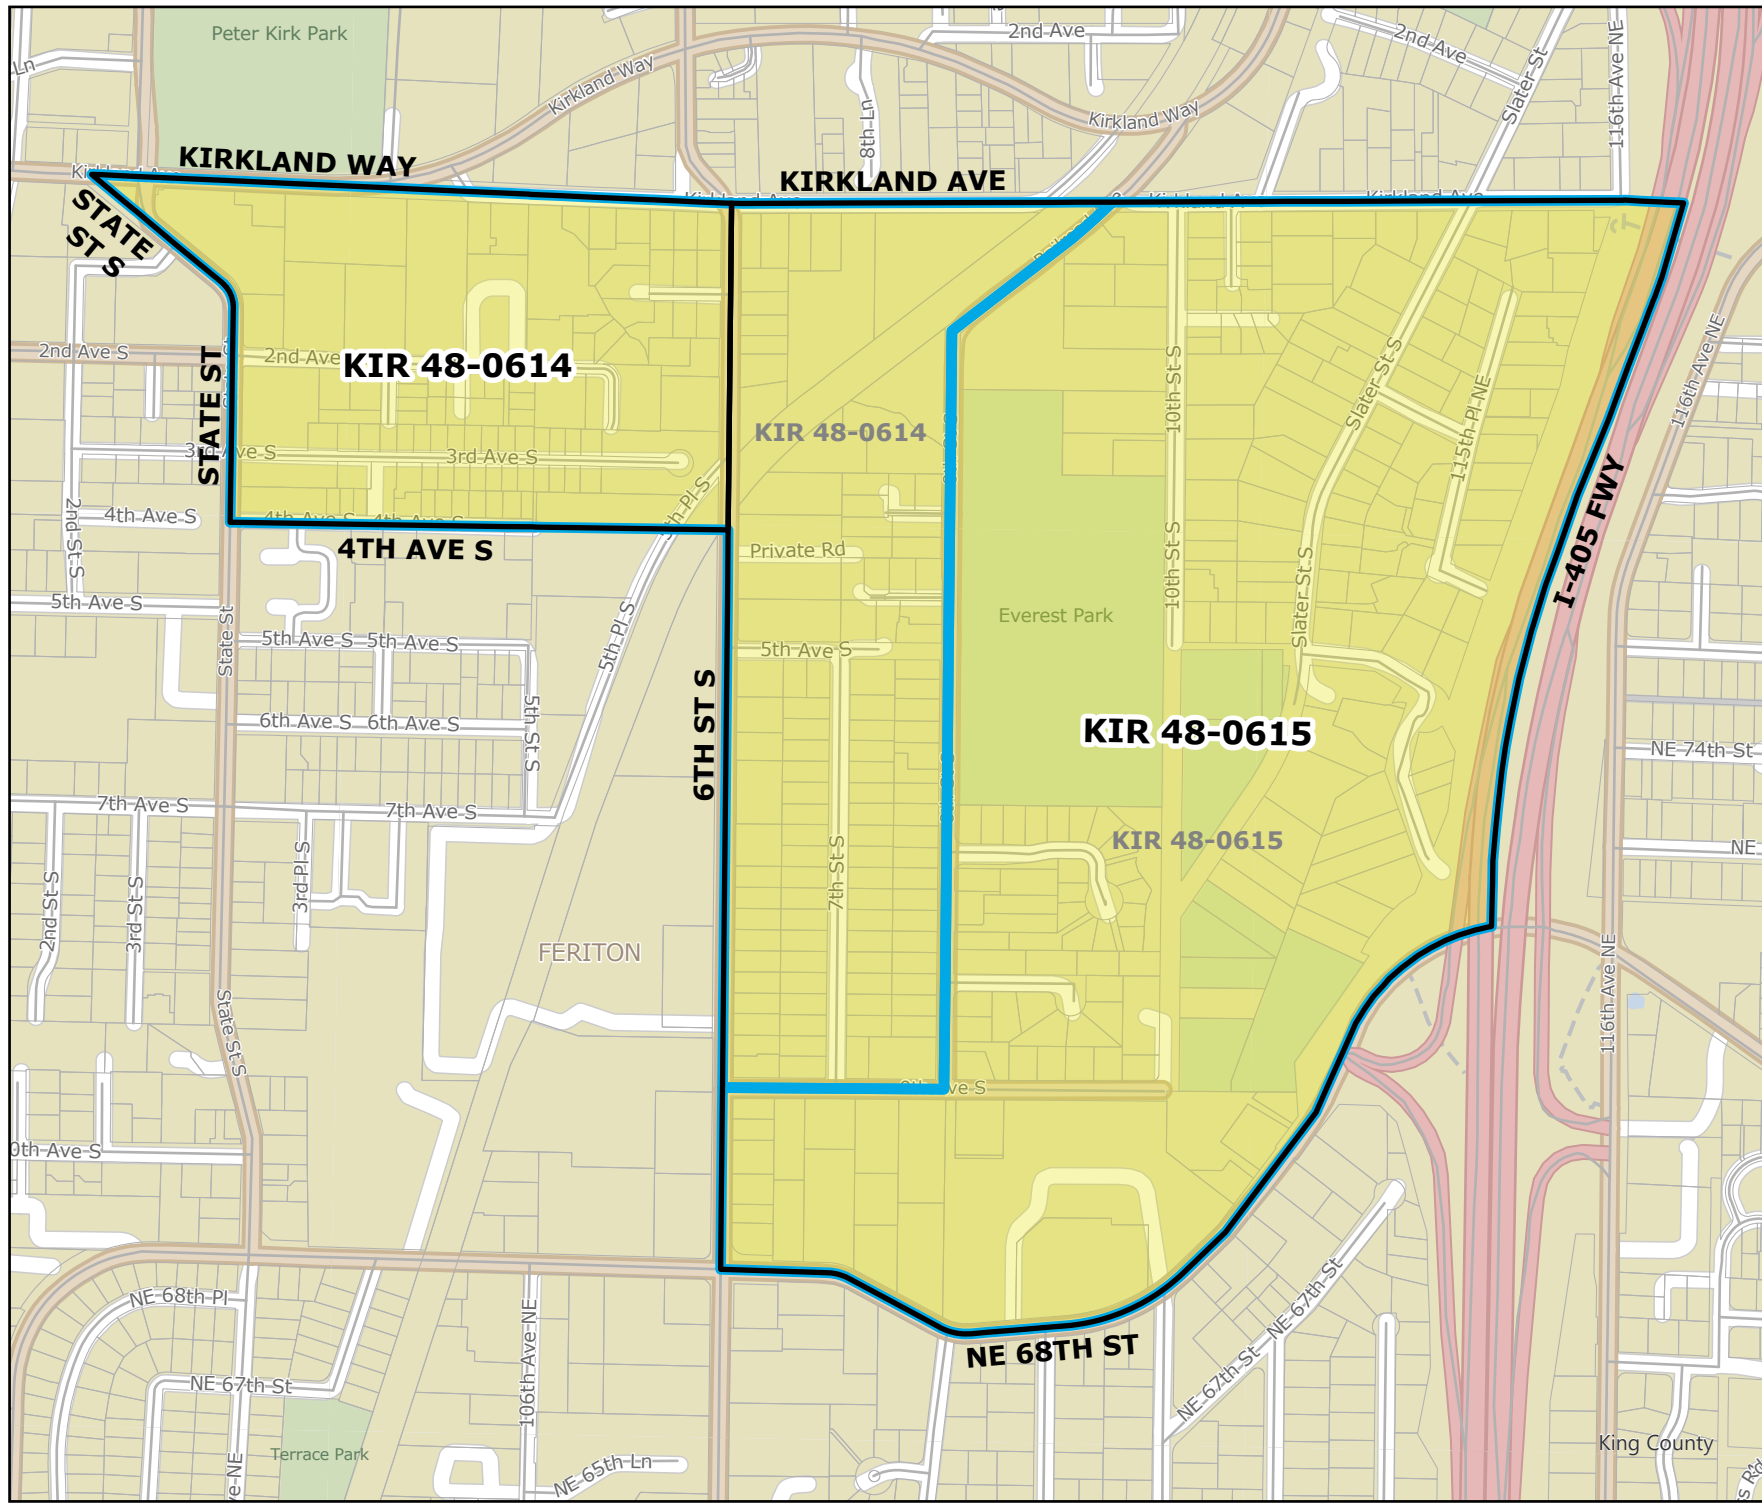

2026 Precinct Alterations

Code	Precinct Name	LG	CG	CC
0146	BEL 41-0146	41	9	6
0171	BEL 41-0171	41	9	6
Original Precinct(s)				
0146	BEL 41-0146	41	9	6
0171	BEL 41-0171	41	9	6
0170	BEL 41-0170 *	41	9	6

*: Denotes precinct(s) that have been abolished.
 Precinct map produced by King County GIS Elections in accordance with KCC 1.12.101 & RCW 29A.16.040

Legend

- Original Precinct(s)
- New Precinct(s)
- Altered Precinct(s)

0 0.05 0.1 0.2 0.3 Miles

2026 Precinct Alterations

Code	Precinct Name	LG	CG	CC
0614	KIR 48-0614	48	1	6
0615	KIR 48-0615	48	1	6
Original Precinct(s)				
0614	KIR 48-0614	48	1	6
0615	KIR 48-0615	48	1	6

*: Denotes precinct(s) that have been abolished.
 Precinct map produced by King County GIS Elections in accordance with KCC 1.12.101 & RCW 29A.16.040

Legend

- Original Precinct(s)
- New Precinct(s)
- Altered Precinct(s)

2026 Precinct Alterations

Code	Precinct Name	LG	CG	CC
0938	RED 48-0938	48	1	6
2790	RED 48-2790	48	1	6
Original Precinct(s)				
0938	RED 48-0938	48	1	6
2790	RED 48-2790	48	1	6

*: Denotes precinct(s) that have been abolished.
 Precinct map produced by King County GIS Elections in accordance with KCC 1.12.101 & RCW 29A.16.040