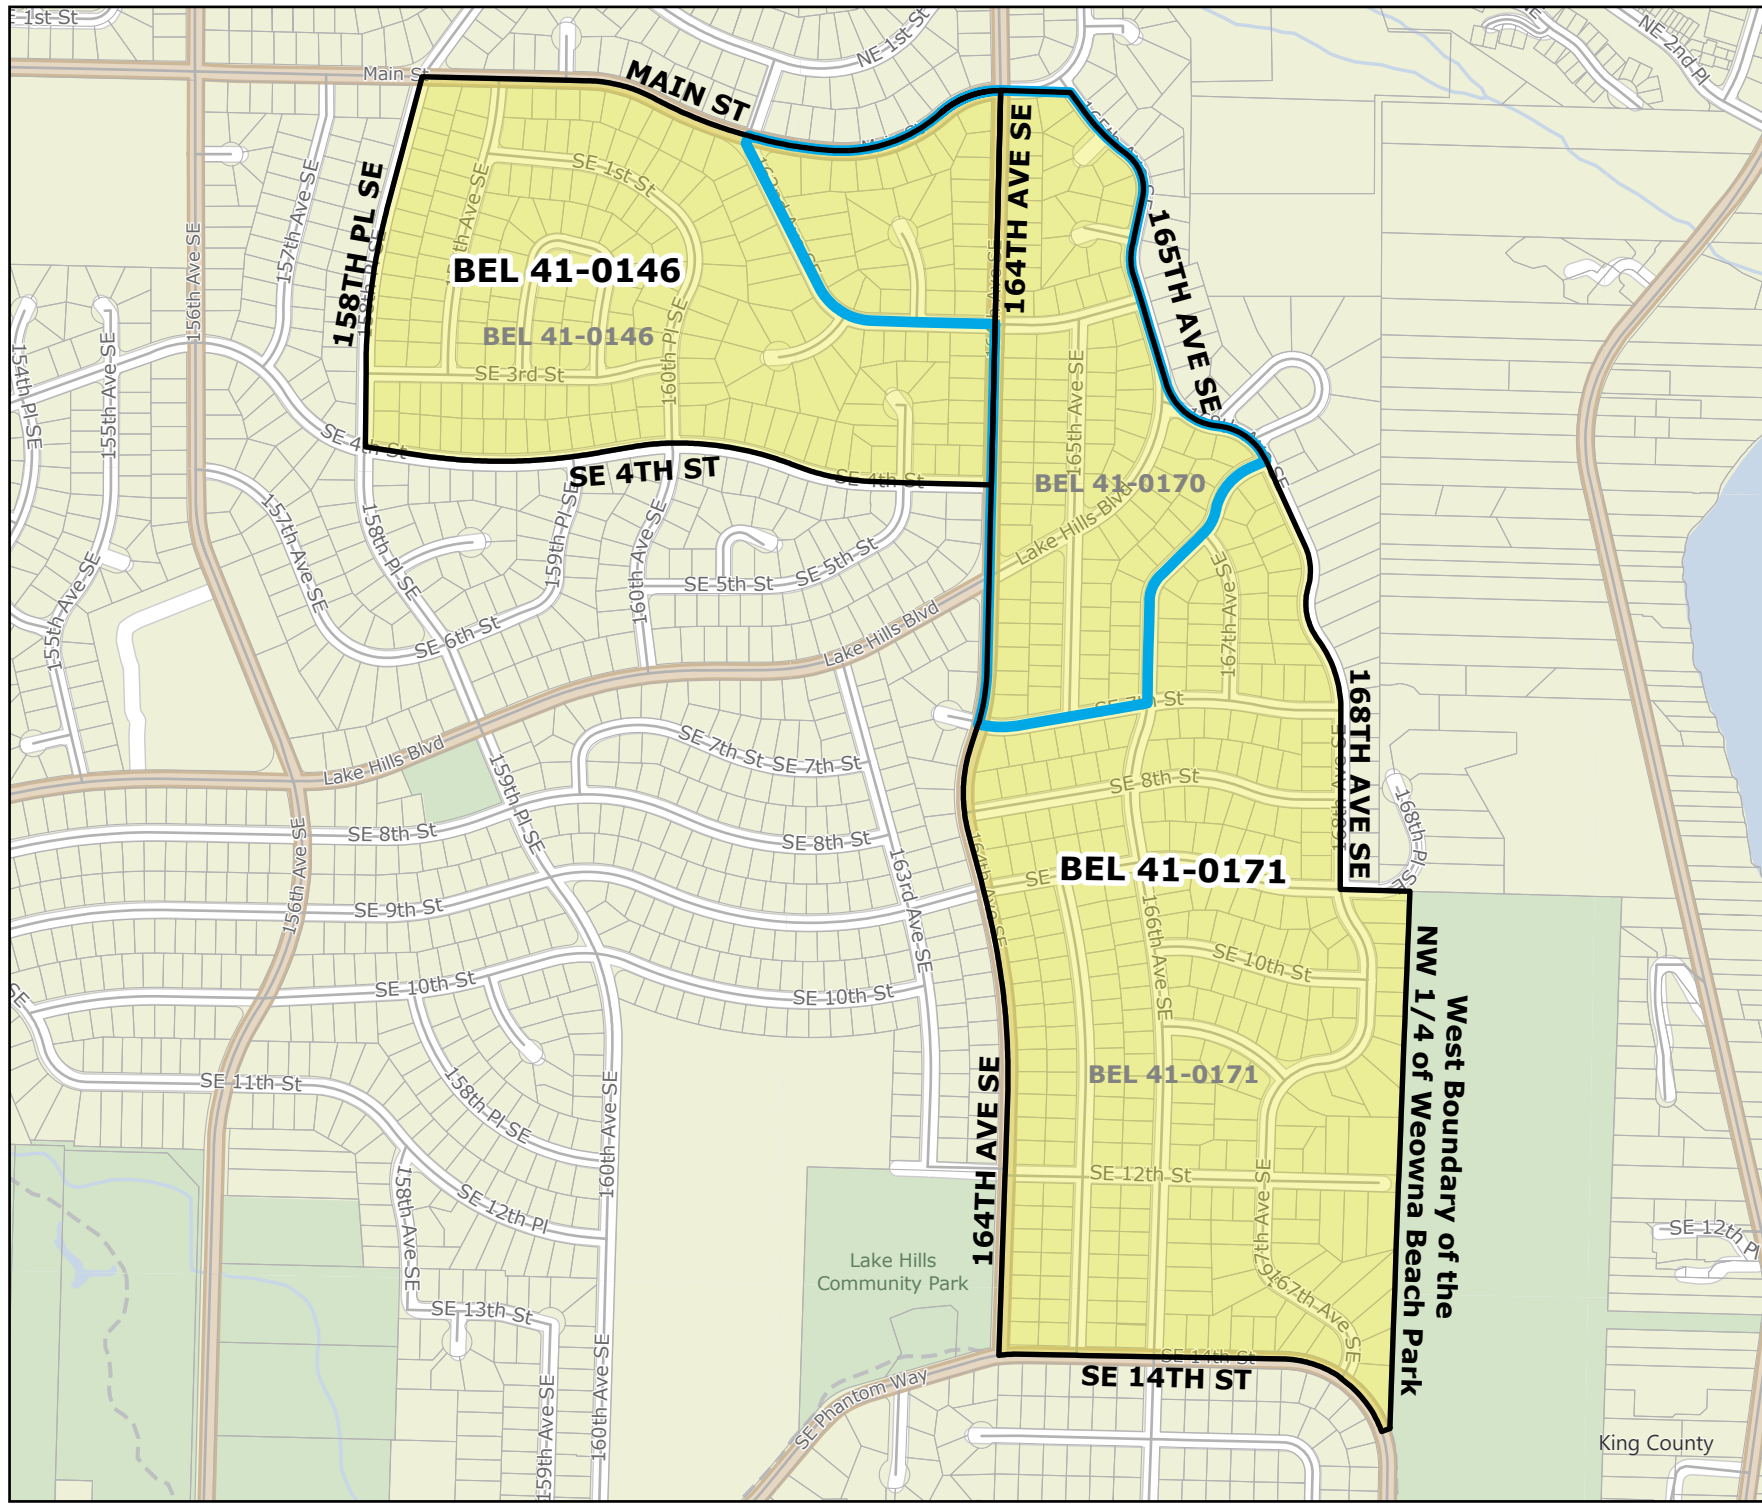

2026 Precinct Alterations

Code	Precinct Name	LG	CG	CC
0146	BEL 41-0146	41	9	6
0171	BEL 41-0171	41	9	6
Original Precinct(s)				
0146	BEL 41-0146	41	9	6
0171	BEL 41-0171	41	9	6
0170	BEL 41-0170 *	41	9	6

*: Denotes precinct(s) that have been abolished.
 Precinct map produced by King County GIS Elections in accordance with KCC 1.12.101 & RCW 29A.16.040

Legend

- Original Precinct(s)
- New Precinct(s)
- Altered Precinct(s)

0 0.05 0.1 0.2 0.3 Miles

2026 Precinct Alterations

Code	Precinct Name	LG	CG	CC
0614	KIR 48-0614	48	1	6
0615	KIR 48-0615	48	1	6
Original Precinct(s)				
0614	KIR 48-0614	48	1	6
0615	KIR 48-0615	48	1	6

*: Denotes precinct(s) that have been abolished.
 Precinct map produced by King County GIS Elections in accordance with KCC 1.12.101 & RCW 29A.16.040

Legend

- Original Precinct(s)
- New Precinct(s)
- Altered Precinct(s)

2026 Precinct Alterations

Code	Precinct Name	LG	CG	CC
0938	RED 48-0938	48	1	6
2790	RED 48-2790	48	1	6
Original Precinct(s)				
0938	RED 48-0938	48	1	6
2790	RED 48-2790	48	1	6

*: Denotes precinct(s) that have been abolished.
 Precinct map produced by King County GIS Elections in accordance with KCC 1.12.101 & RCW 29A.16.040