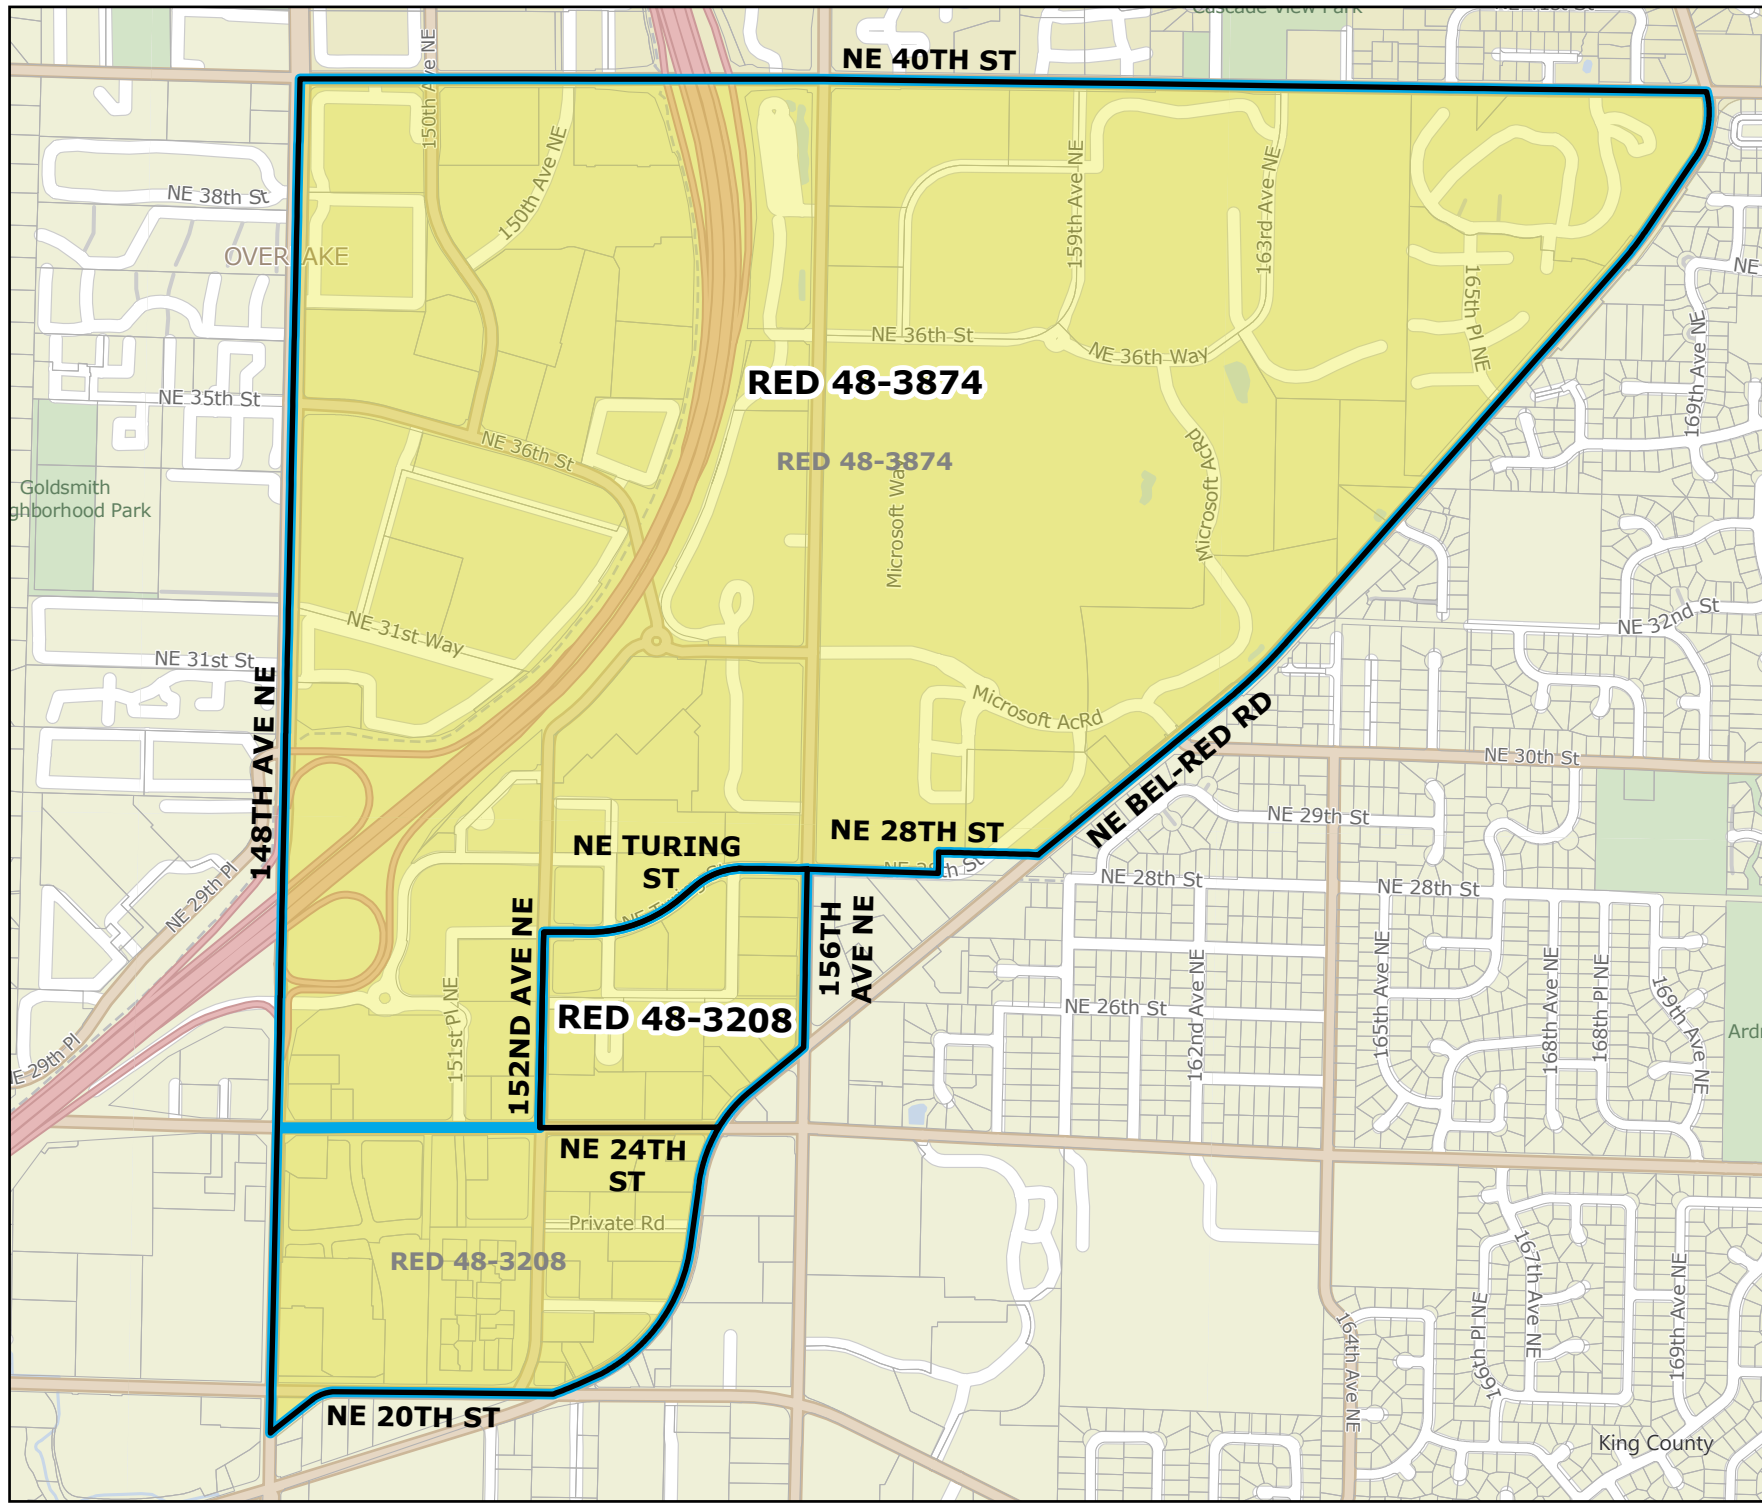

2026 Precinct Alterations

Code	Precinct Name	LG	CG	CC
3874	RED 48-3874	48	1	6
3208	RED 48-3208	48	1	6
Original Precinct(s)				
3874	RED 48-3874	48	1	6
3208	RED 48-3208	48	1	6

*: Denotes precinct(s) that have been abolished.
Precinct map produced by King County GIS Elections in accordance with KCC 1.12.101 & RCW 29A.16.040

Legend

- Original Precinct(s)
- New Precinct(s)
- Altered Precinct(s)