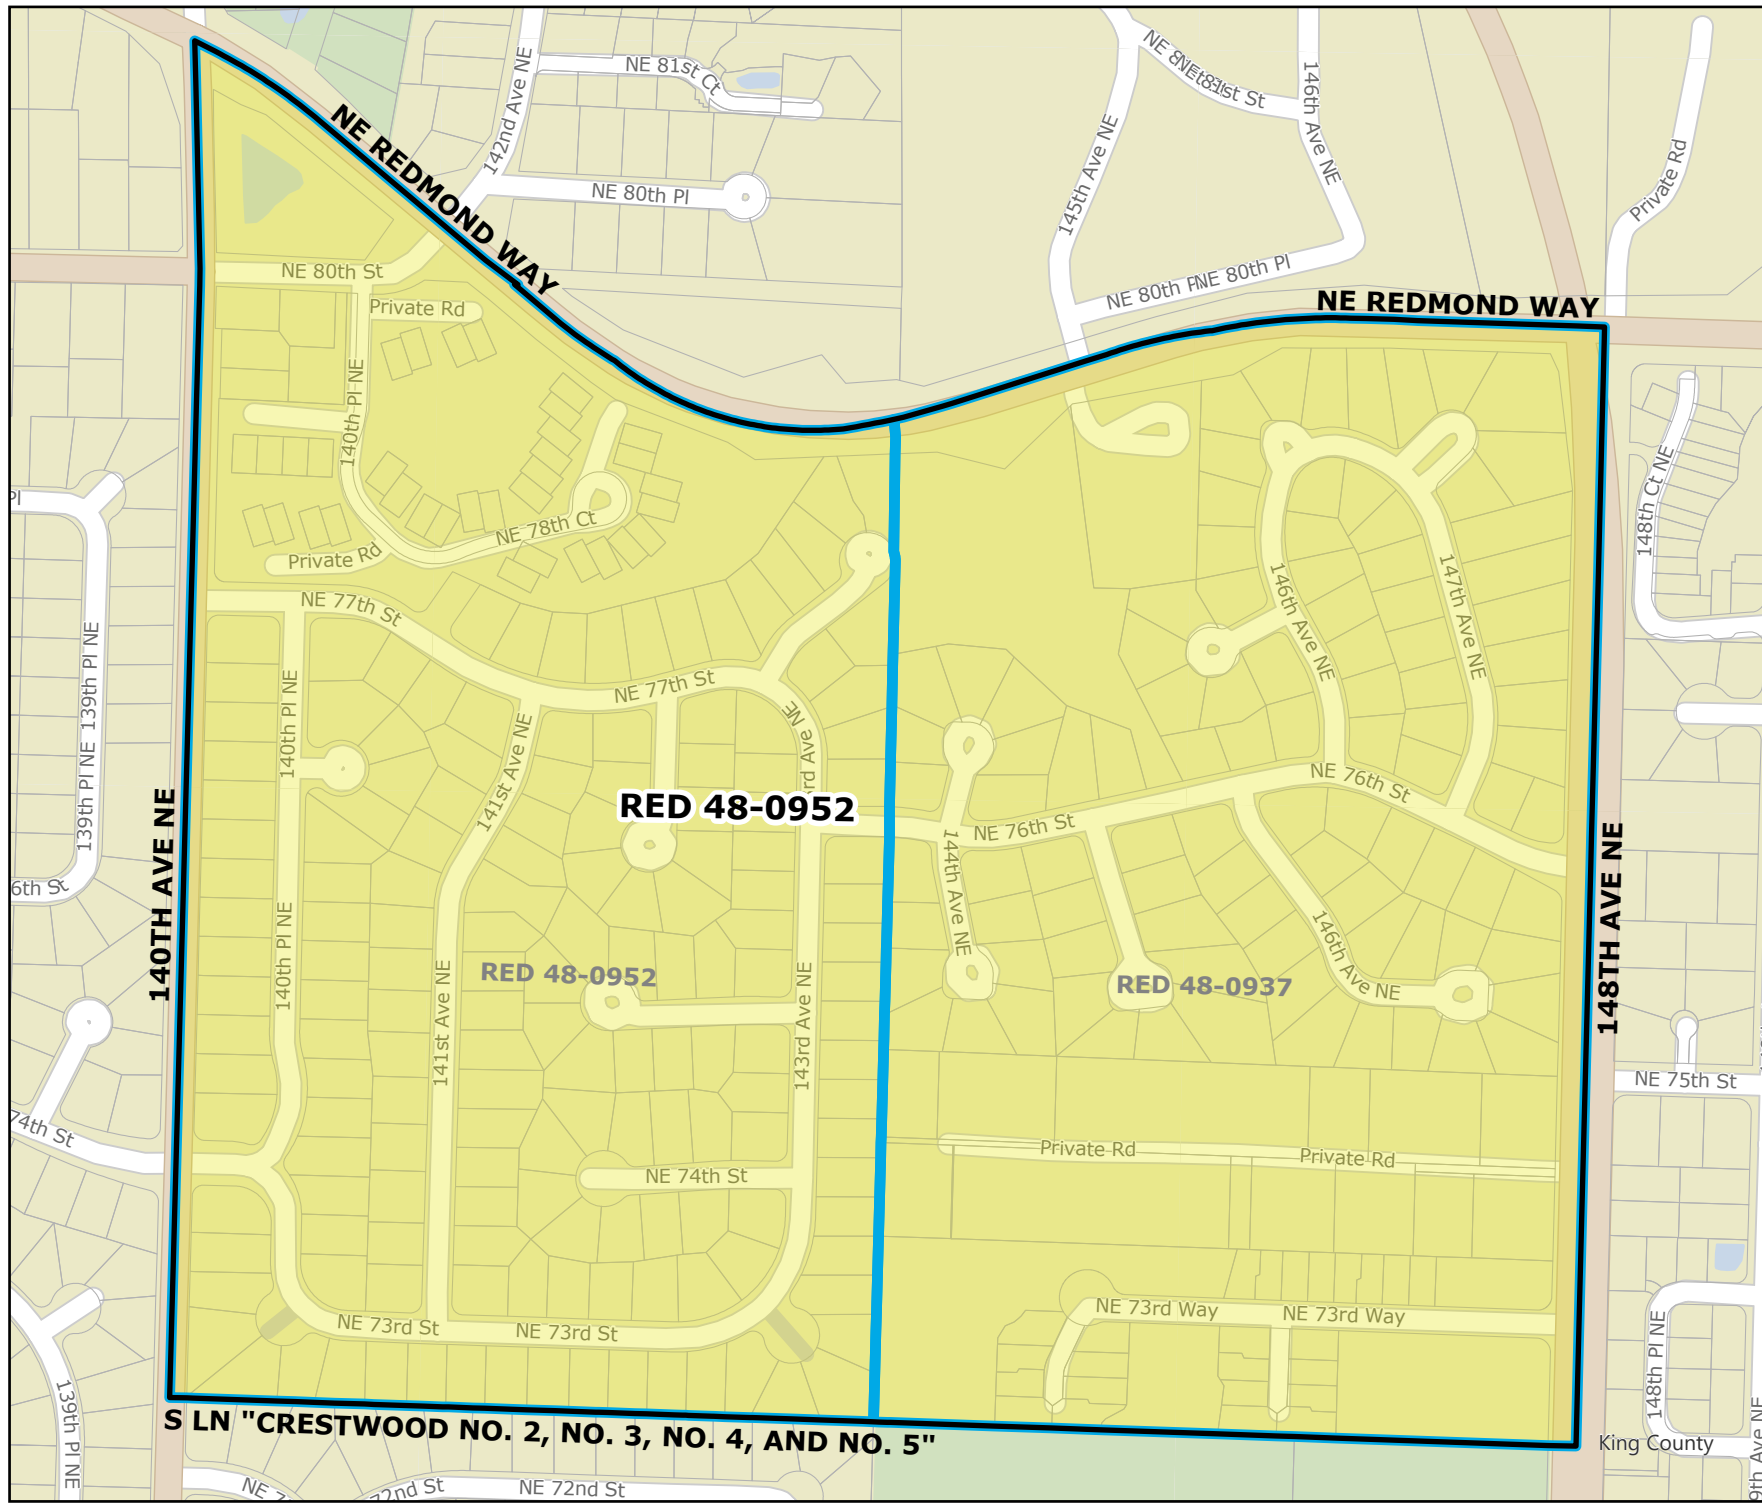

*: Denotes precinct(s) that have been abolished.
 Precinct map produced by King County GIS Elections in accordance with KCC 1.12.101 & RCW 29A.16.040

Legend

- Original Precinct(s)
- New Precinct(s)
- Altered Precinct(s)

2026 Precinct Alterations

Code	Precinct Name	LG	CG	CC
0938	RED 48-0938	48	1	6
2790	RED 48-2790	48	1	6
Original Precinct(s)				
0938	RED 48-0938	48	1	6
2790	RED 48-2790	48	1	6

*: Denotes precinct(s) that have been abolished.
 Precinct map produced by King County GIS Elections in accordance with KCC 1.12.101 & RCW 29A.16.040

Legend

- Original Precinct(s)
- New Precinct(s)
- Altered Precinct(s)

2026 Precinct Alterations

Code	Precinct Name	LG	CG	CC
0952	RED 48-0952	48	1	6
Original Precinct(s)				
0952	RED 48-0952	48	1	6
0937	RED 48-0937*	48	1	6