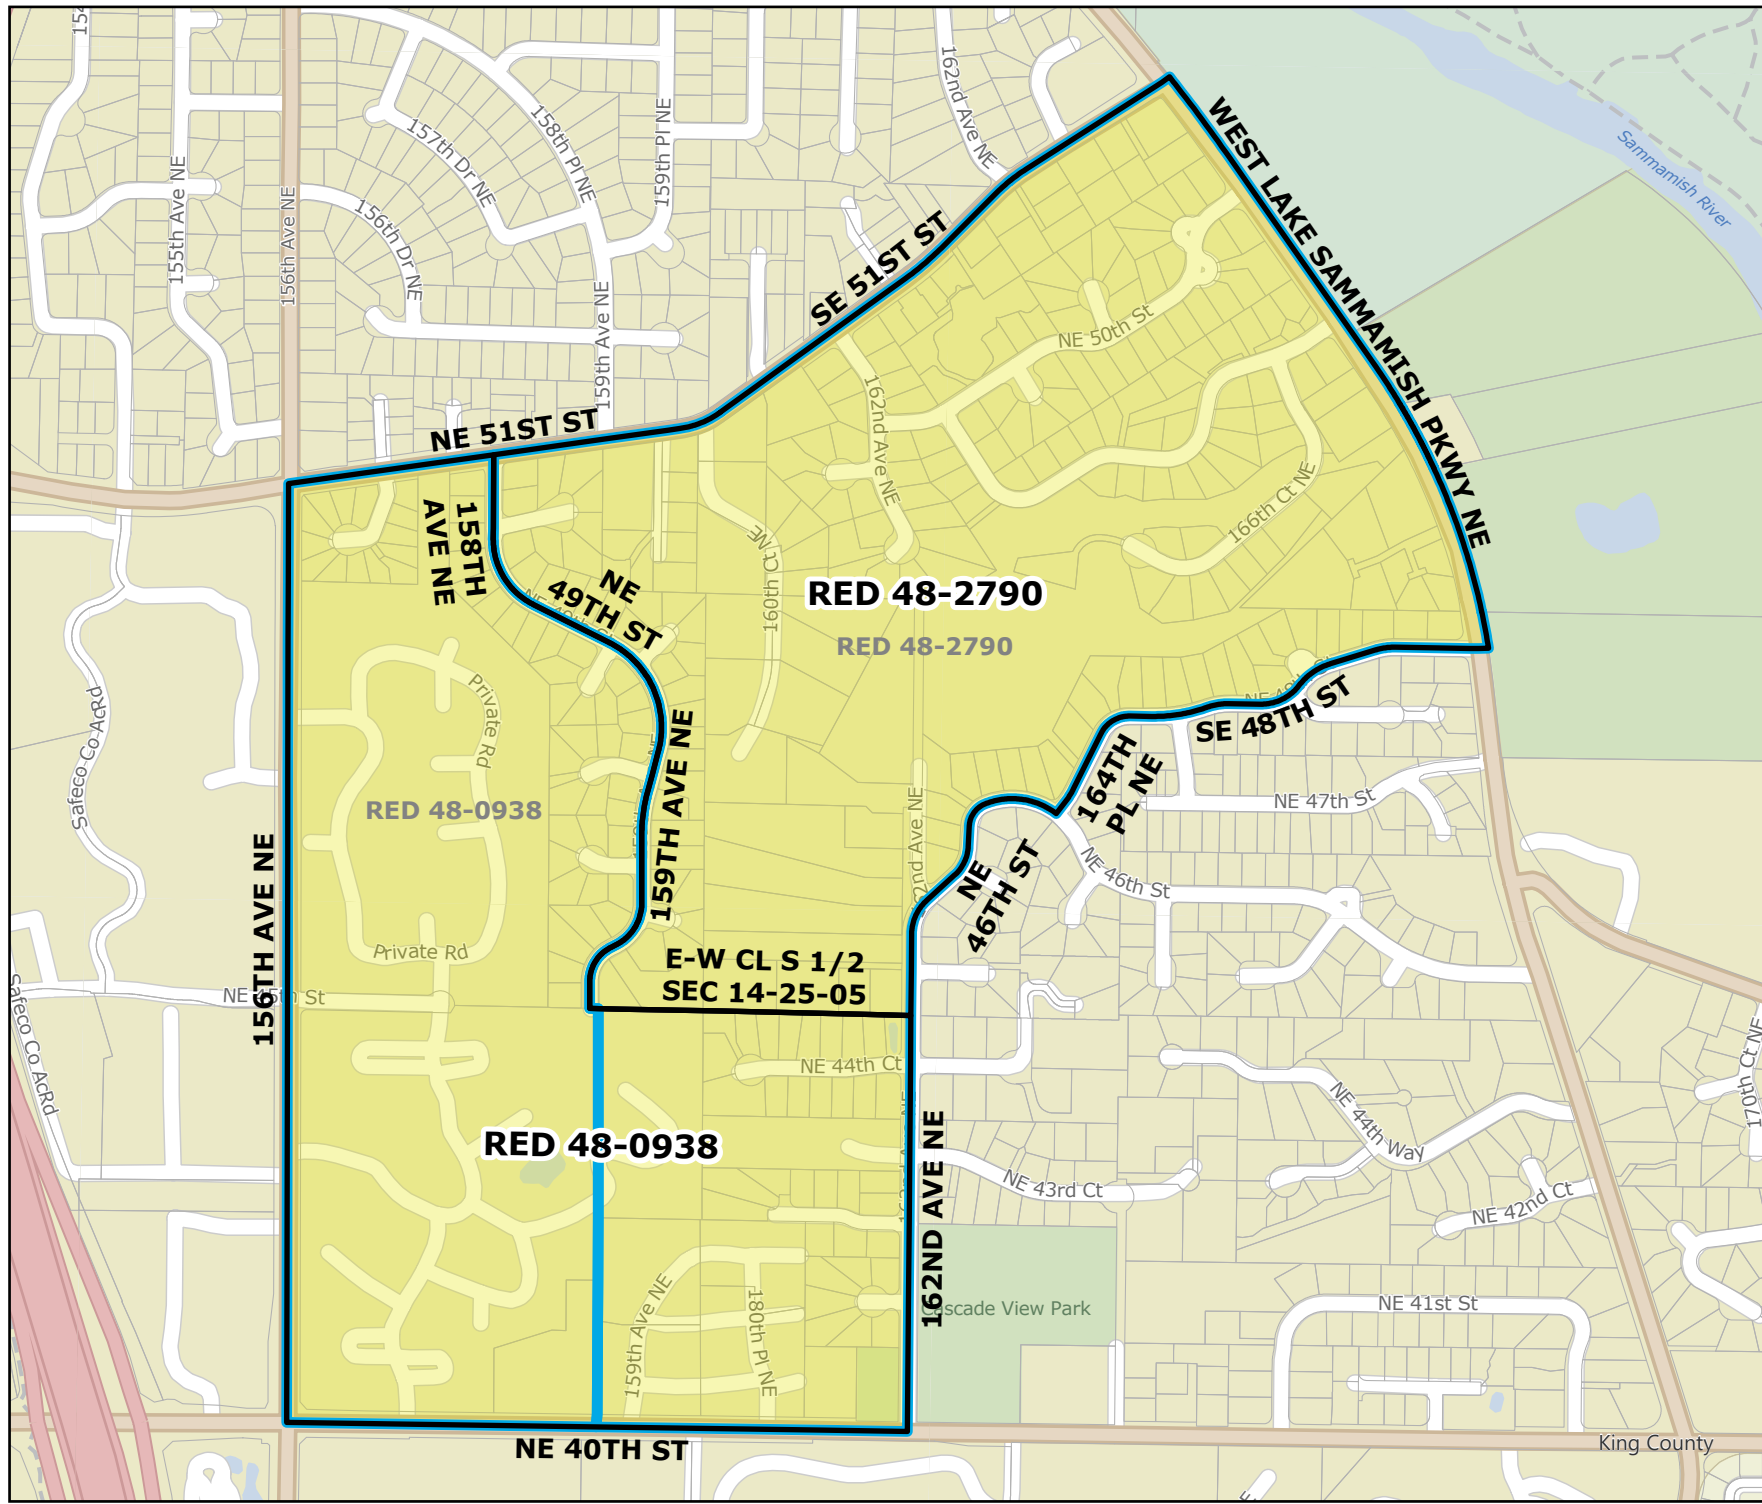

2026 Precinct Alterations

Code	Precinct Name	LG	CG	CC
0146	BEL 41-0146	41	9	6
0171	BEL 41-0171	41	9	6
Original Precinct(s)				
0146	BEL 41-0146	41	9	6
0171	BEL 41-0171	41	9	6
0170	BEL 41-0170 *	41	9	6

*: Denotes precinct(s) that have been abolished.
 Precinct map produced by King County GIS Elections in accordance with KCC 1.12.101 & RCW 29A.16.040

Legend

- Original Precinct(s)
- New Precinct(s)
- Altered Precinct(s)

0 0.05 0.1 0.2 0.3 Miles

2026 Precinct Alterations

Code	Precinct Name	LG	CG	CC
0614	KIR 48-0614	48	1	6
0615	KIR 48-0615	48	1	6
Original Precinct(s)				
0614	KIR 48-0614	48	1	6
0615	KIR 48-0615	48	1	6

*: Denotes precinct(s) that have been abolished.
 Precinct map produced by King County GIS Elections in accordance with KCC 1.12.101 & RCW 29A.16.040

Legend

- Original Precinct(s)
- New Precinct(s)
- Altered Precinct(s)

2026 Precinct Alterations

Code	Precinct Name	LG	CG	CC
0938	RED 48-0938	48	1	6
2790	RED 48-2790	48	1	6
Original Precinct(s)				
0938	RED 48-0938	48	1	6
2790	RED 48-2790	48	1	6

*: Denotes precinct(s) that have been abolished.
 Precinct map produced by King County GIS Elections in accordance with KCC 1.12.101 & RCW 29A.16.040