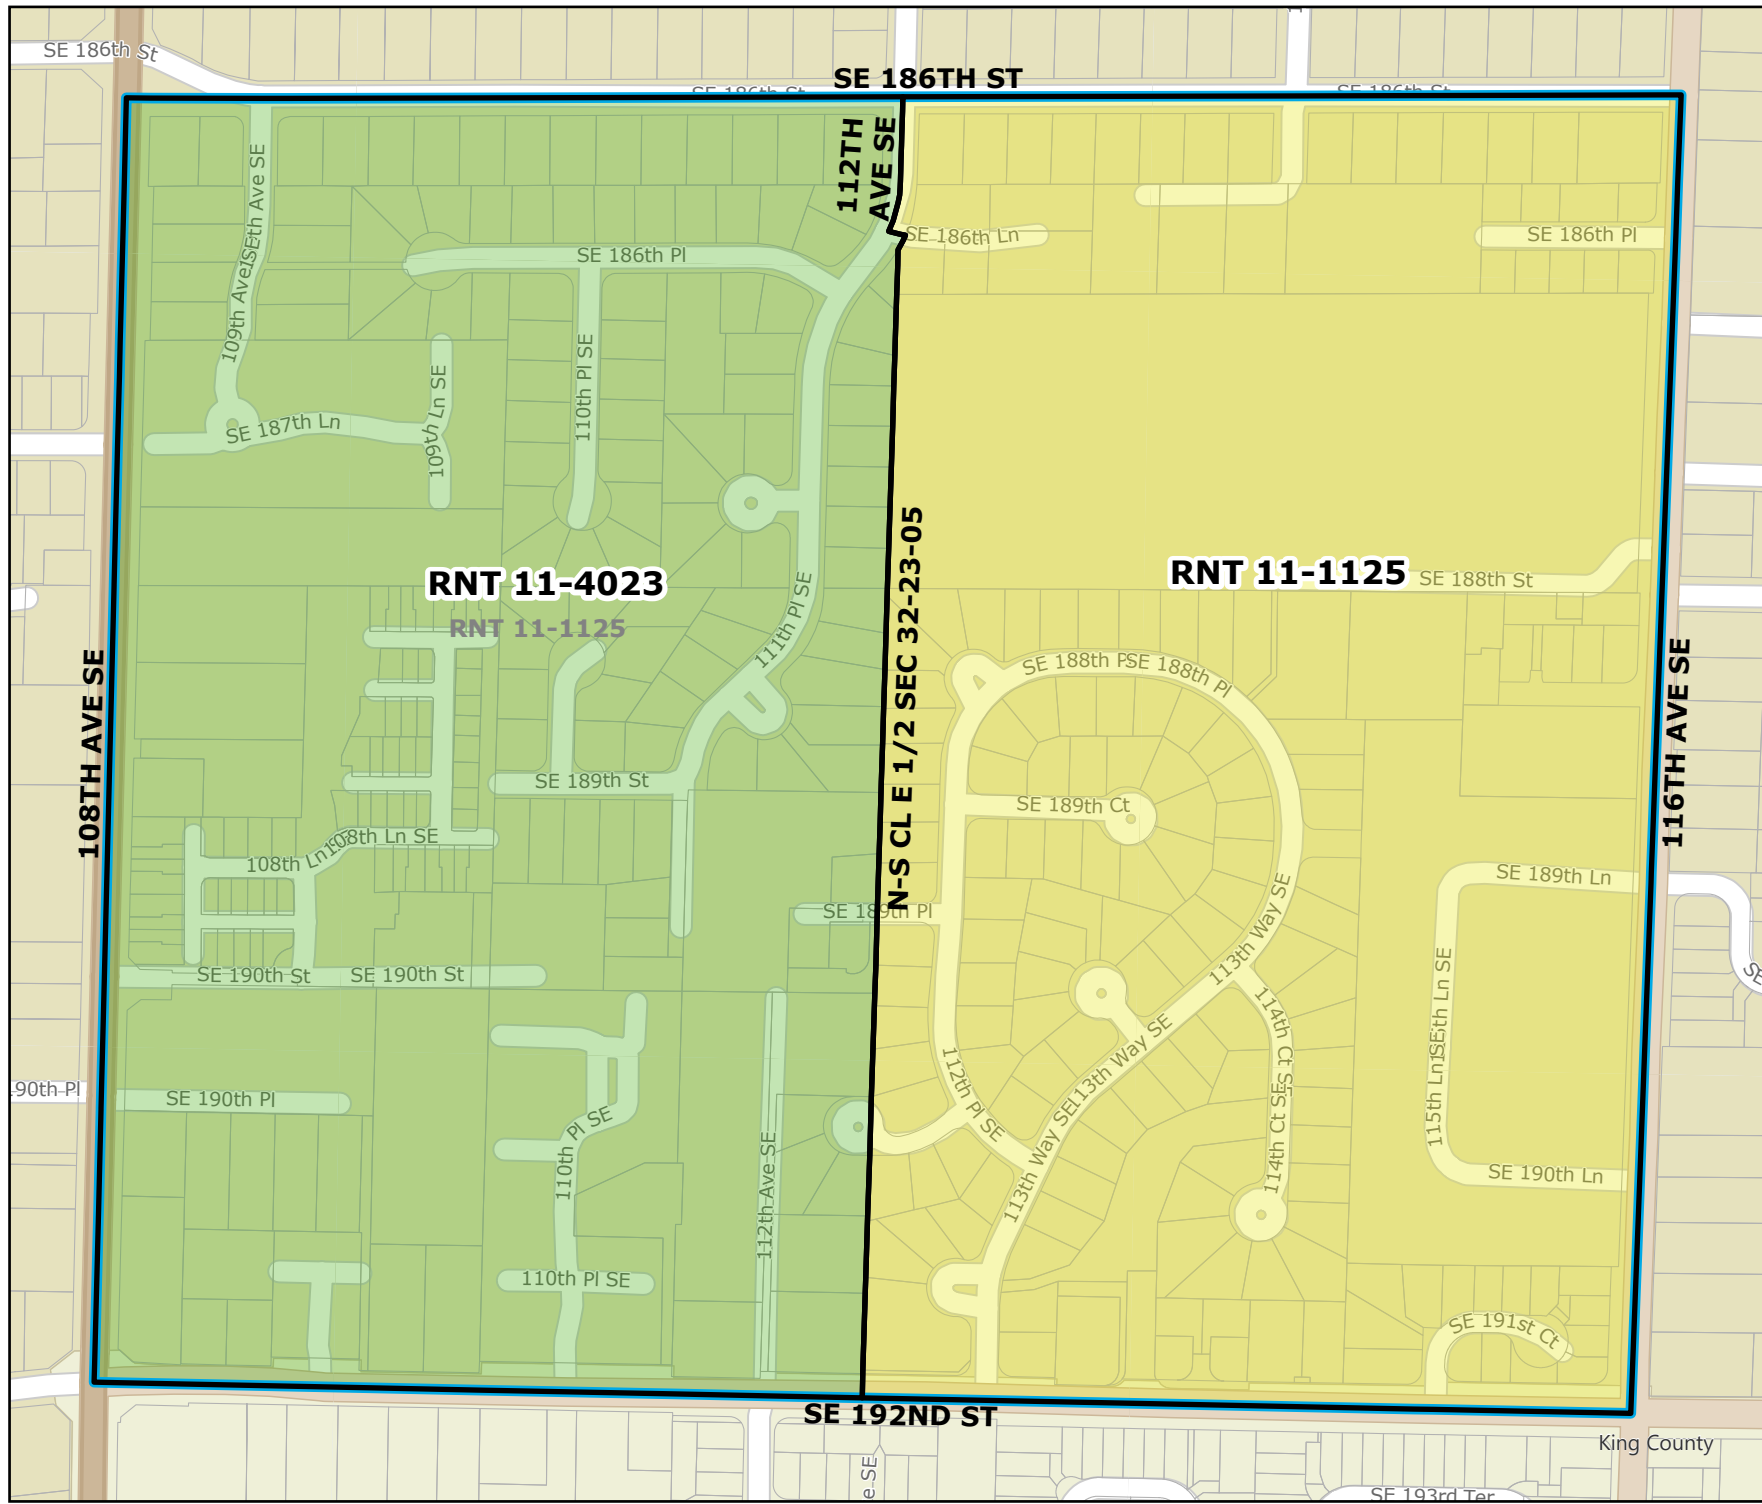

# 2026 Precinct Alterations

Code	Precinct Name	LG	CG	CC
0893	KEN 11-0893	11	9	5
3663	KEN 11-3663	11	9	5
3865	KEN 11-3865	11	9	5

Original Precinct(s)				
0893	KEN 11-0893	11	9	5
3663	KEN 11-3663	11	9	5
3865	KEN 11-3865	11	9	5

\*: Denotes precinct(s) that have been abolished.  
 Precinct map produced by King County GIS Elections in accordance with KCC 1.12.101 & RCW 29A.16.040

**Legend**

- Original Precinct(s)
- New Precinct(s)
- Altered Precinct(s)

# 2026 Precinct Alterations

Code	Precinct Name	LG	CG	CC
4023	RNT 11-4023	11	9	5
1125	RNT 11-1125	11	9	5

Original Precinct(s)				
1125	RNT 11-1125	11	9	5

\*: Denotes precinct(s) that have been abolished.  
 Precinct map produced by King County GIS Elections in accordance with KCC 1.12.101 & RCW 29A.16.040

**Legend**

- Original Precinct(s)
- New Precinct(s)
- Altered Precinct(s)