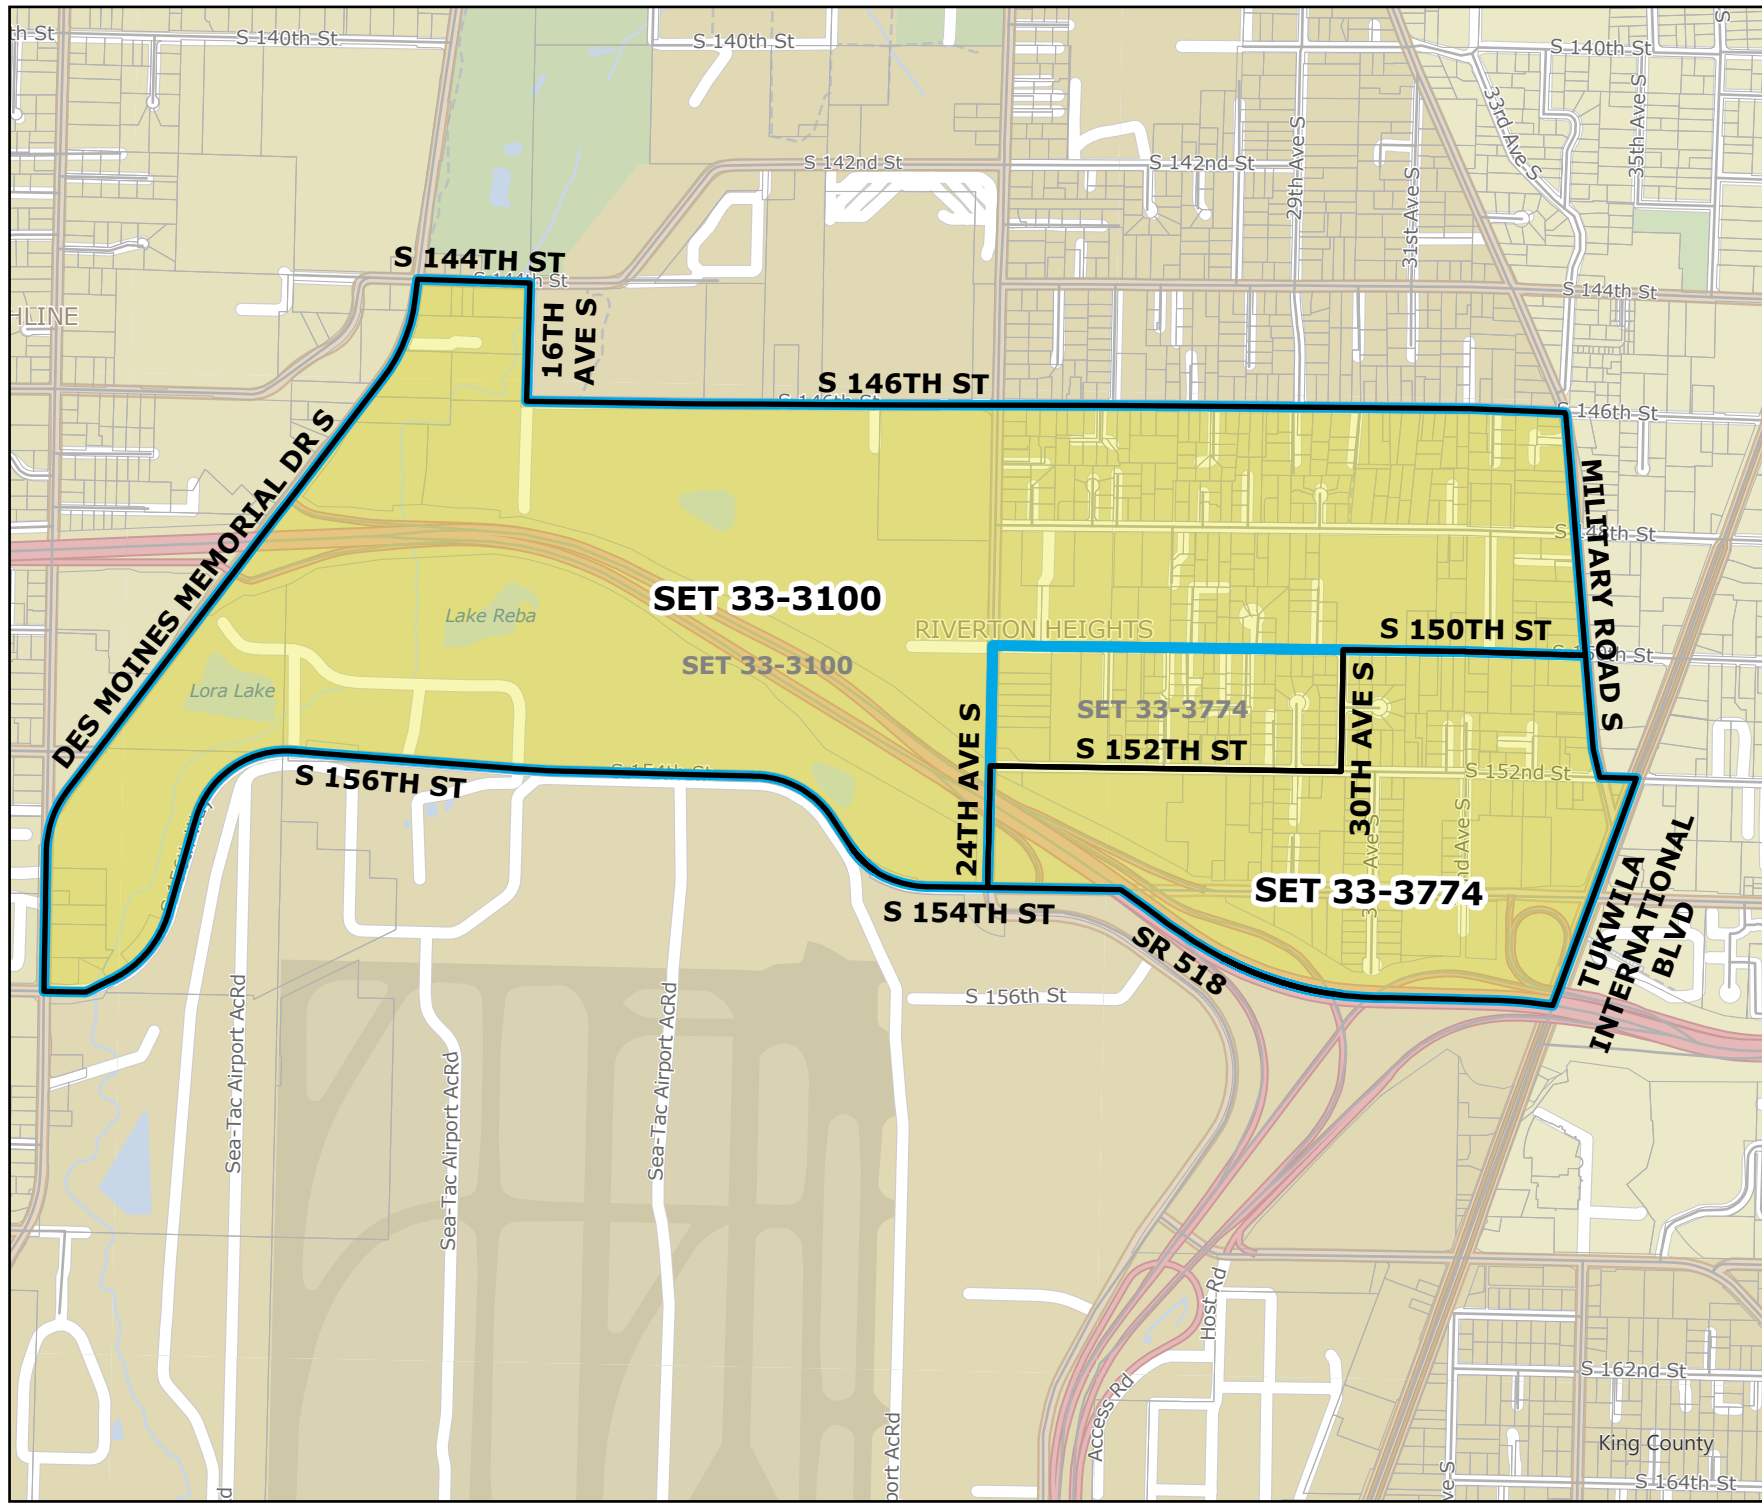

2026 Precinct Alterations

Code	Precinct Name	LG	CG	CC
3774	SET 33-3774	33	9	5
3100	SET 33-3100	33	9	5

Original Precinct(s)				
3774	SET 33-3774	33	9	5
3100	SET 33-3100	33	9	5

*: Denotes precinct(s) that have been abolished.
Precinct map produced by King County GIS Elections in accordance with KCC 1.12.101 & RCW 29A.16.040

Legend

- Original Precinct(s)
- New Precinct(s)
- Altered Precinct(s)