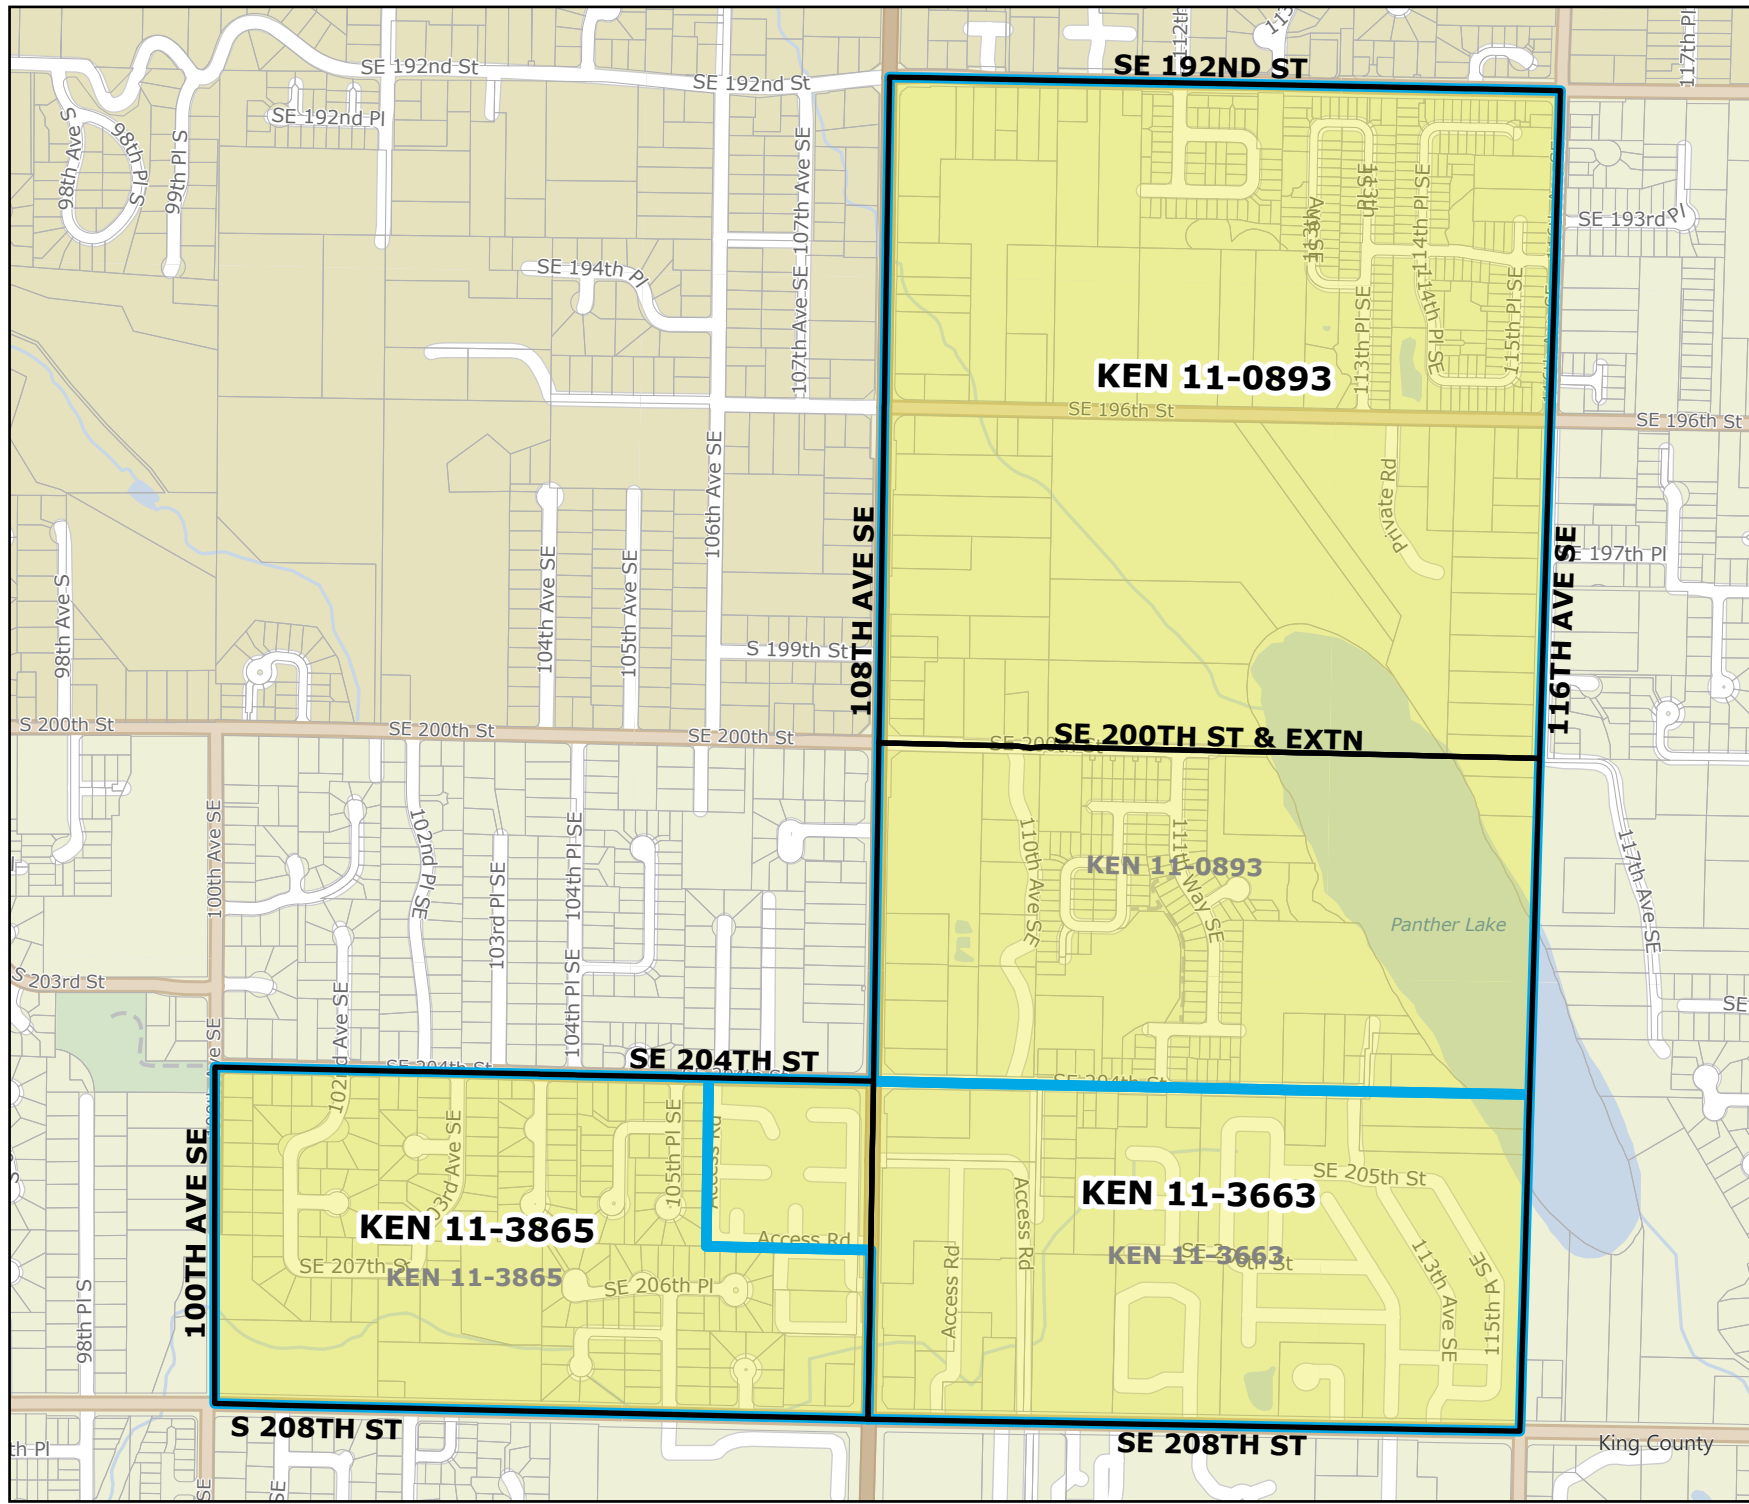

# 2026 Precinct Alterations

Code	Precinct Name	LG	CG	CC
0893	KEN 11-0893	11	9	5
3663	KEN 11-3663	11	9	5
3865	KEN 11-3865	11	9	5

Original Precinct(s)				
0893	KEN 11-0893	11	9	5
3663	KEN 11-3663	11	9	5
3865	KEN 11-3865	11	9	5

\*: Denotes precinct(s) that have been abolished.  
 Precinct map produced by King County GIS Elections in accordance with KCC 1.12.101 & RCW 29A.16.040

**Legend**

- Original Precinct(s)
- New Precinct(s)
- Altered Precinct(s)

# 2026 Precinct Alterations

Code	Precinct Name	LG	CG	CC
4023	RNT 11-4023	11	9	5
1125	RNT 11-1125	11	9	5

Original Precinct(s)				
1125	RNT 11-1125	11	9	5

\*: Denotes precinct(s) that have been abolished.  
 Precinct map produced by King County GIS Elections in accordance with KCC 1.12.101 & RCW 29A.16.040

**Legend**

- Original Precinct(s)
- New Precinct(s)
- Altered Precinct(s)