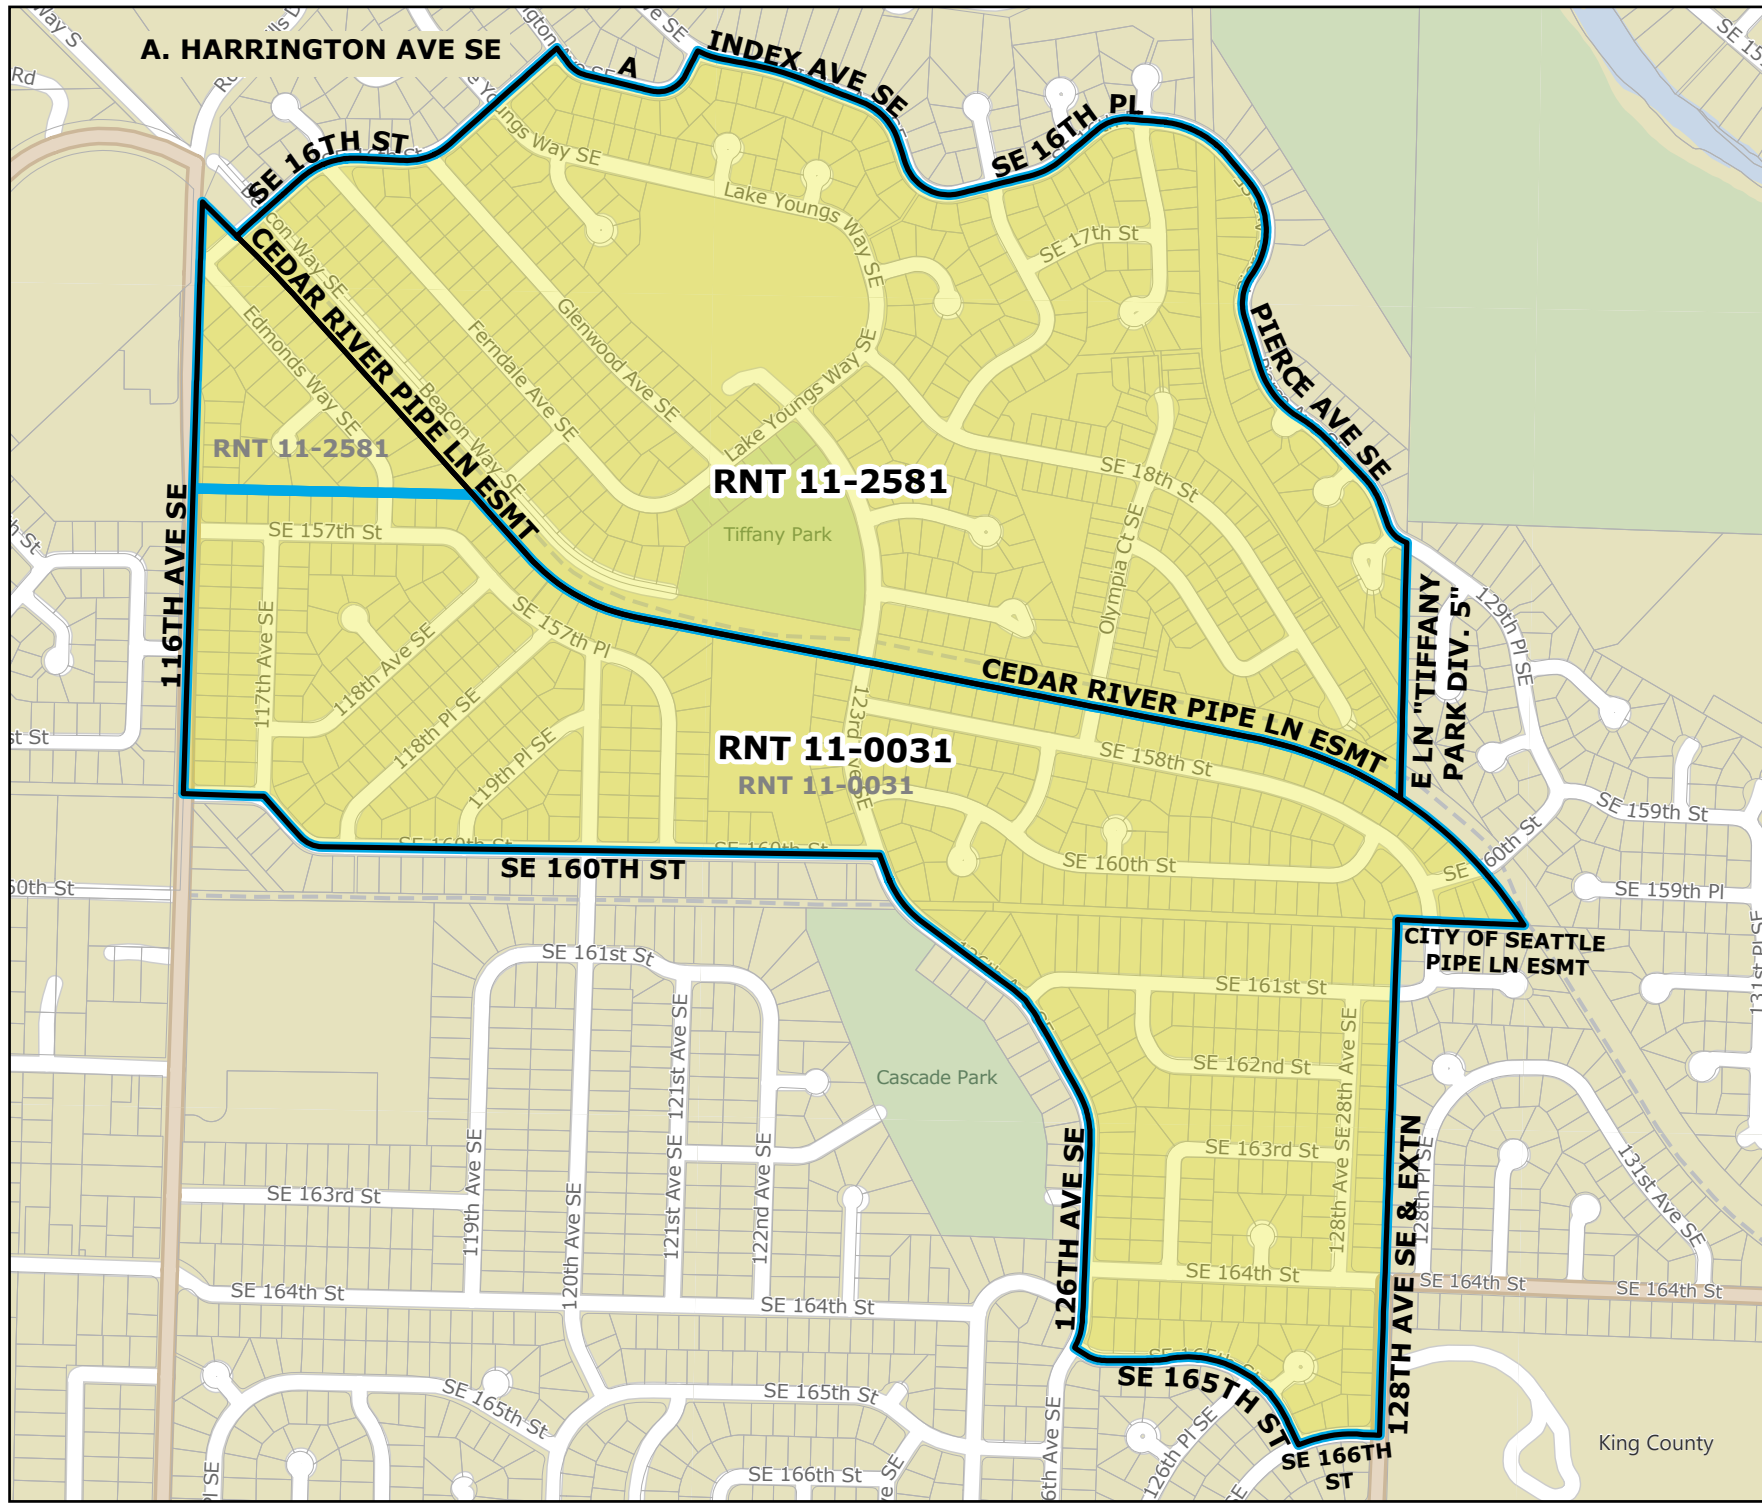

\*: Denotes precinct(s) that have been abolished.  
 Precinct map produced by King County GIS Elections in accordance with KCC 1.12.101 & RCW 29A.16.040

**Legend**

- Original Precinct(s)
- New Precinct(s)
- Altered Precinct(s)

# 2026 Precinct Alterations

Code	Precinct Name	LG	CG	CC
4023	RNT 11-4023	11	9	5
1125	RNT 11-1125	11	9	5

Original Precinct(s)				
1125	RNT 11-1125	11	9	5

\*: Denotes precinct(s) that have been abolished.  
 Precinct map produced by King County GIS Elections in accordance with KCC 1.12.101 & RCW 29A.16.040

**Legend**

- Original Precinct(s)
- New Precinct(s)
- Altered Precinct(s)