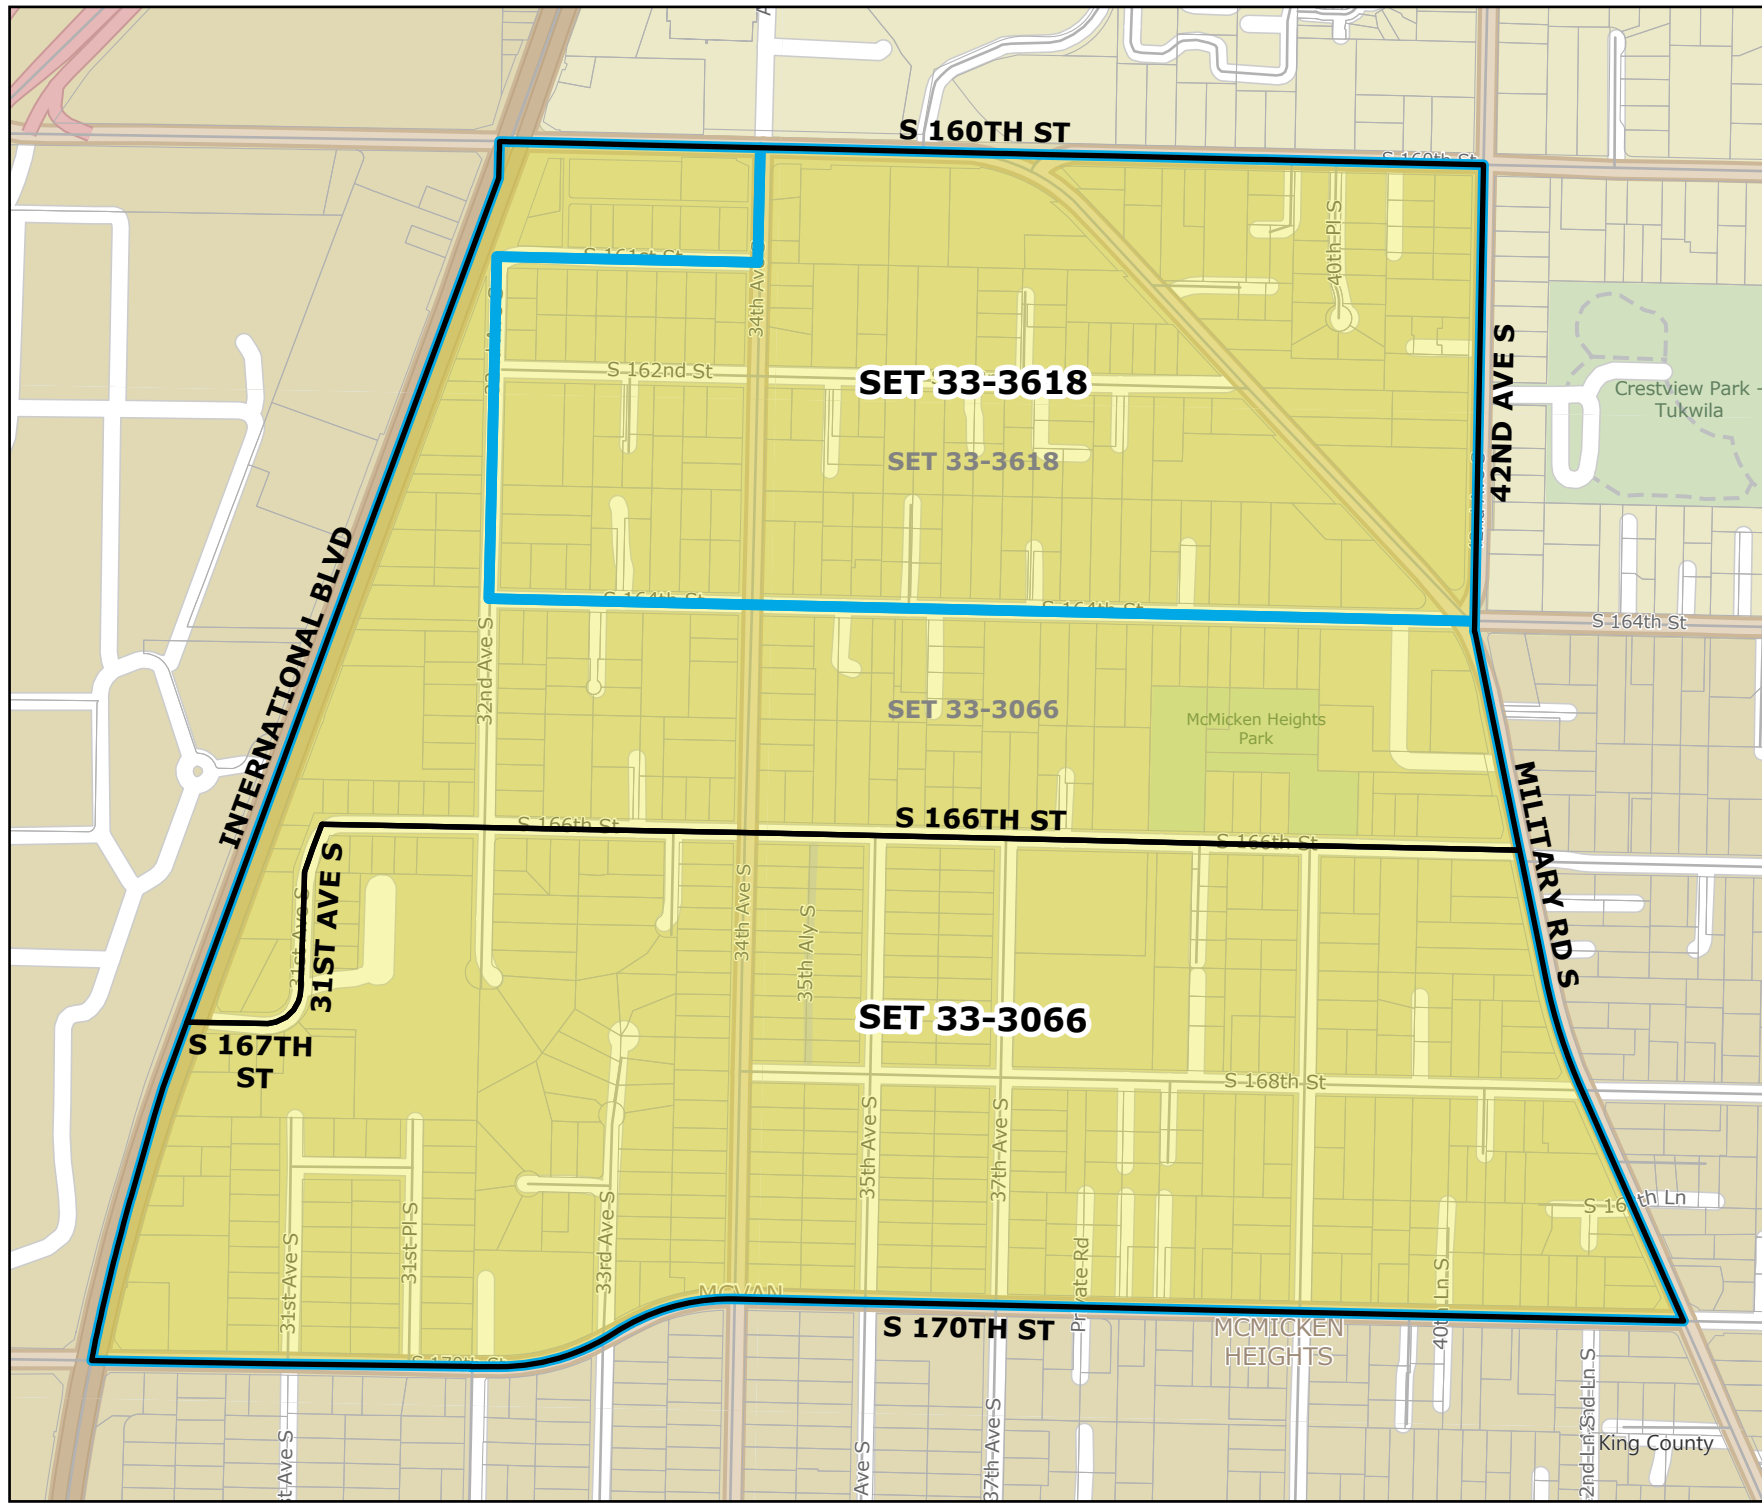

**Legend**

- Original Precinct(s)
- New Precinct(s)
- Altered Precinct(s)

# 2026 Precinct Alterations

Code	Precinct Name	LG	CG	CC
2581	RNT 11-2581	11	9	5
0031	RNT 11-0031	11	9	5
Original Precinct(s)				
2581	RNT 11-2581	11	9	5
0031	RNT 11-0031	11	9	5

\*: Denotes precinct(s) that have been abolished.  
 Precinct map produced by King County GIS Elections in accordance with KCC 1.12.101 & RCW 29A.16.040