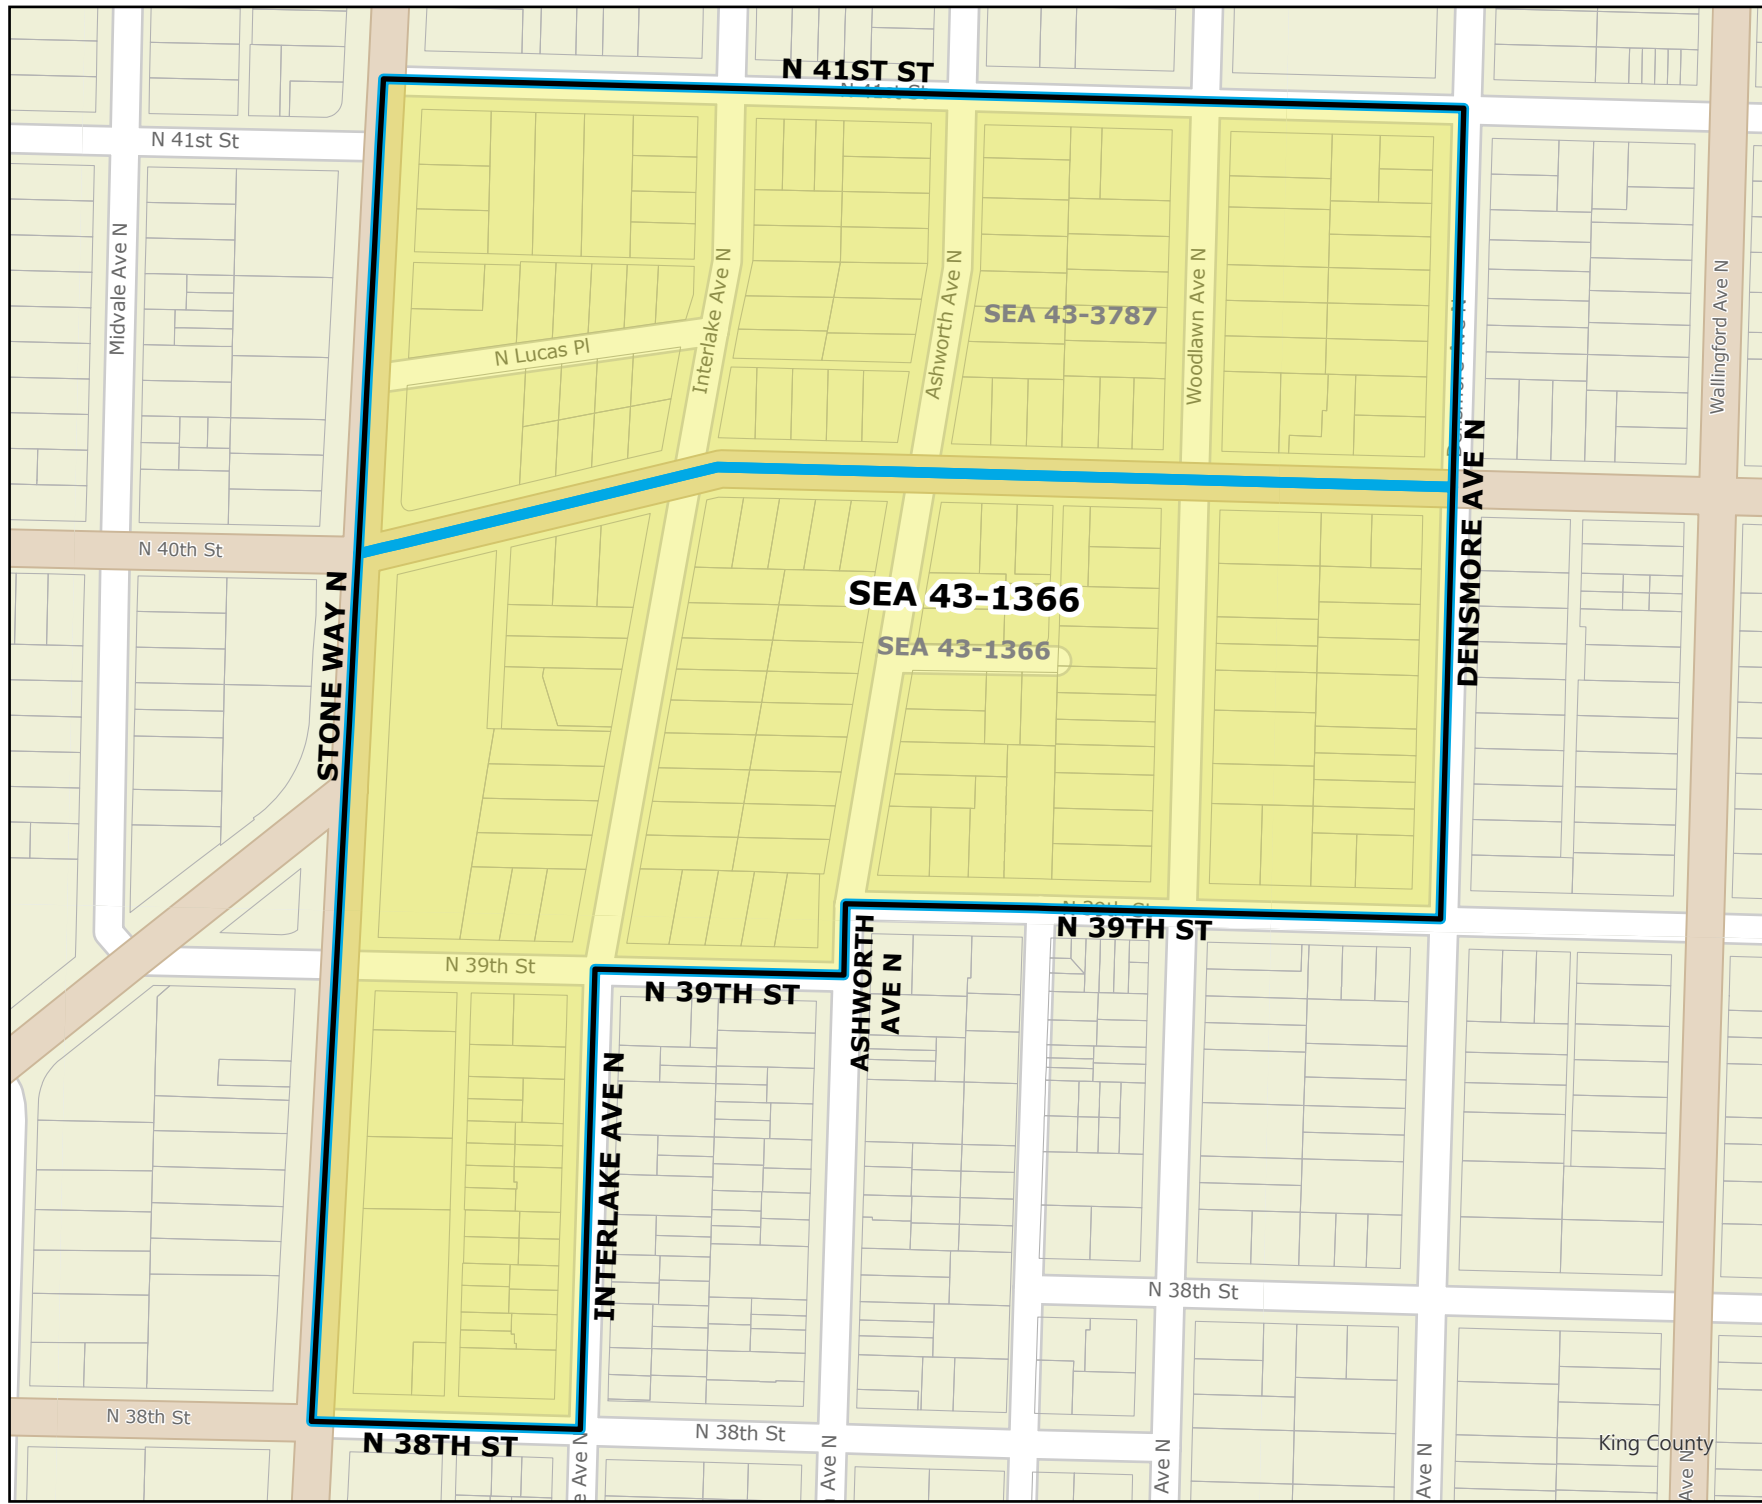

### Legend

- Original Precinct(s)
- New Precinct(s)
- Altered Precinct(s)

# 2026 Precinct Alterations

Code	Precinct Name	LG	CG	CC
4030	SEA 36-4030	36	7	4
3744	SEA 36-3744	36	7	4

Original Precinct(s)				
3744	SEA 36-3744	36	7	4

\*: Denotes precinct(s) that have been abolished.  
 Precinct map produced by King County GIS Elections in accordance with KCC 1.12.101 & RCW 29A.16.040

**Legend**

- Original Precinct(s)
- New Precinct(s)
- Altered Precinct(s)