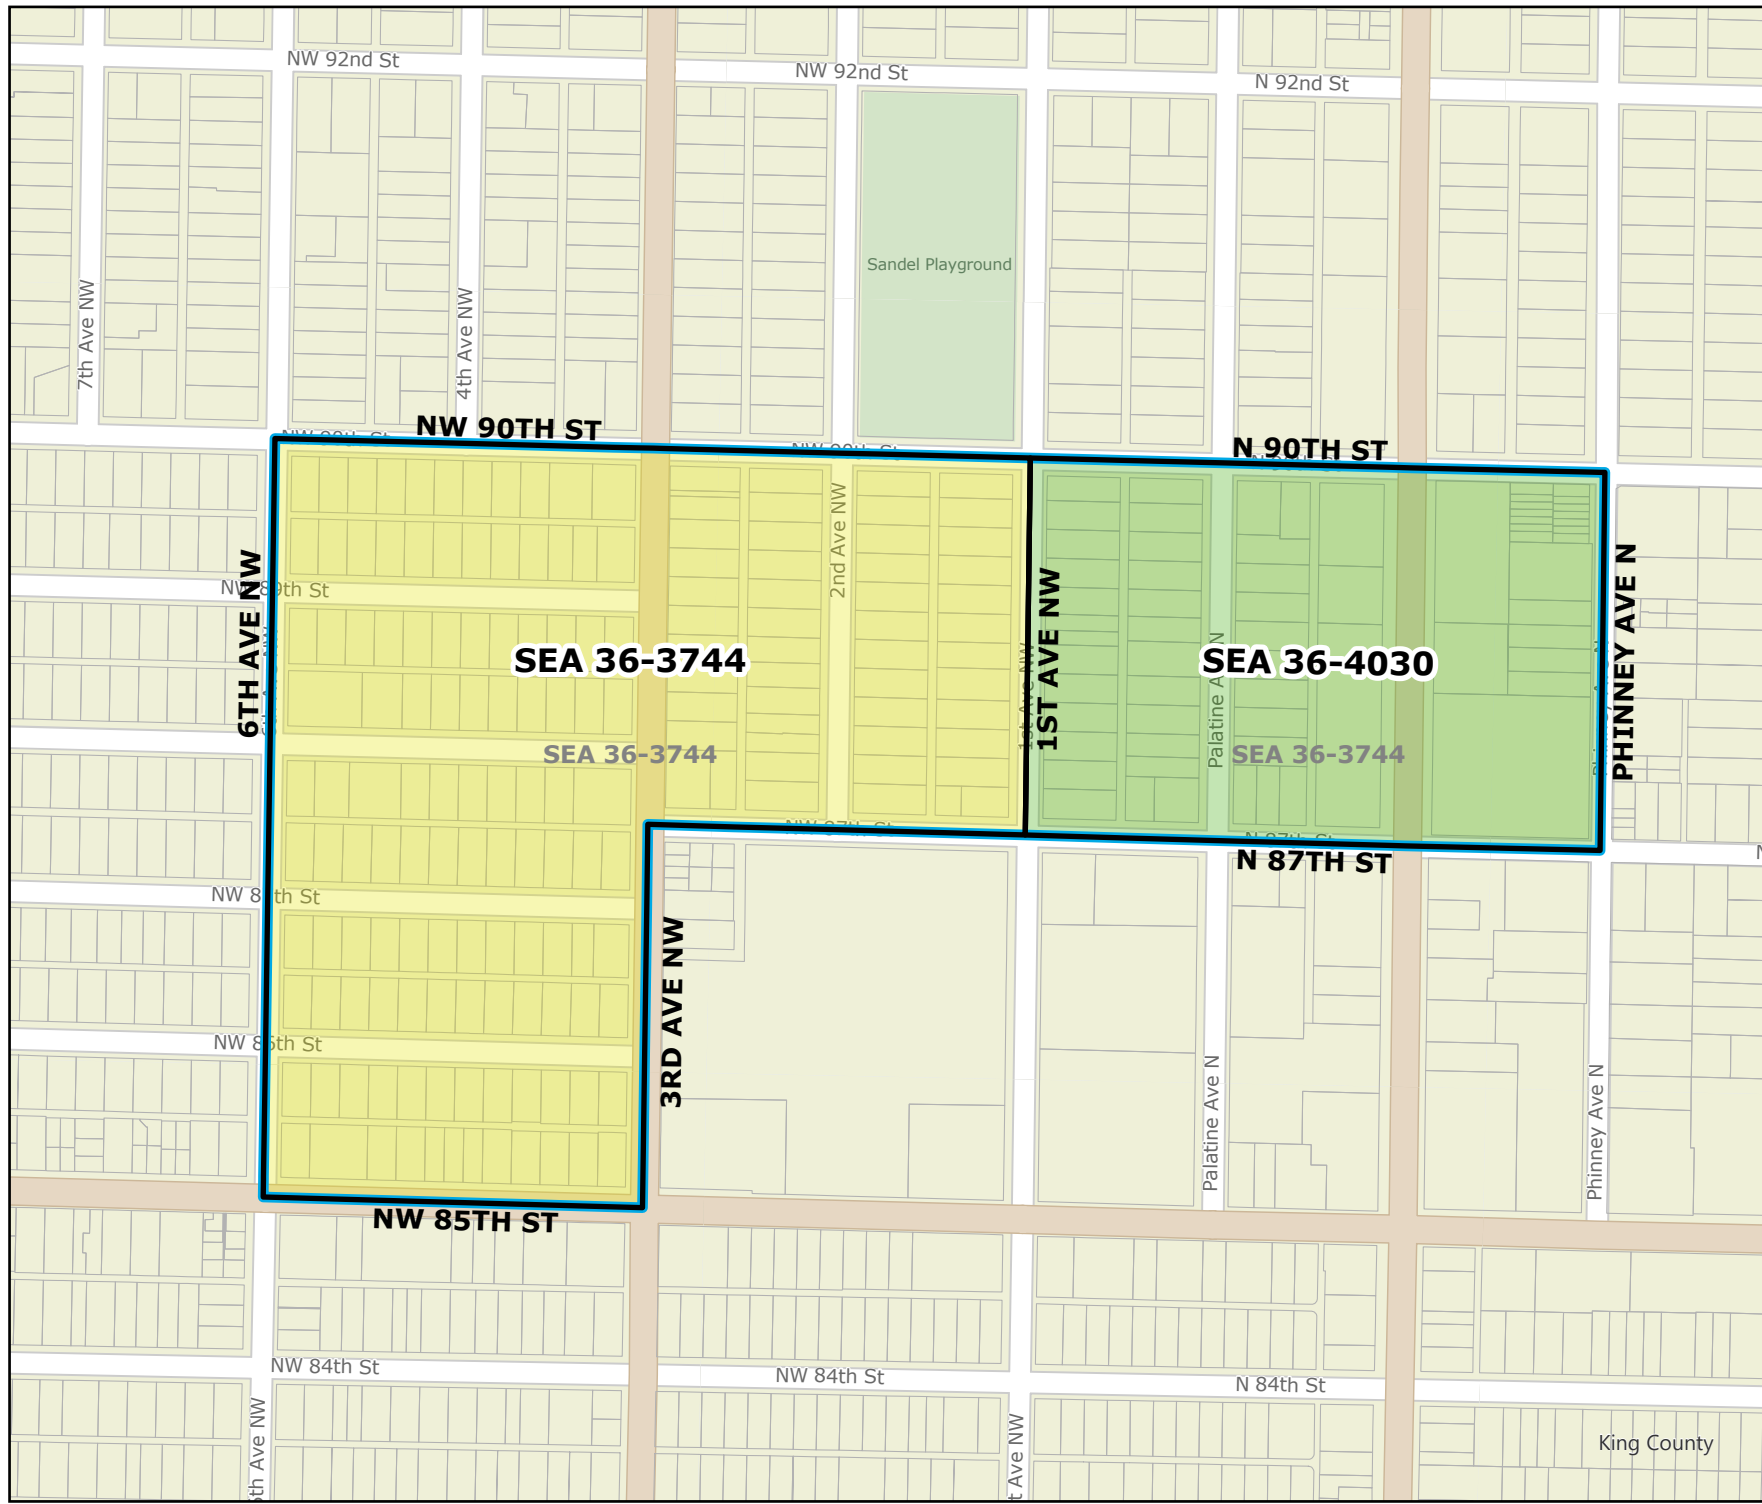

2026 Precinct Alterations

Code	Precinct Name	LG	CG	CC
4030	SEA 36-4030	36	7	4
3744	SEA 36-3744	36	7	4

Original Precinct(s)				
3744	SEA 36-3744	36	7	4

*: Denotes precinct(s) that have been abolished.
Precinct map produced by King County GIS Elections in accordance with KCC 1.12.101 & RCW 29A.16.040

Legend

- Original Precinct(s)
- New Precinct(s)
- Altered Precinct(s)