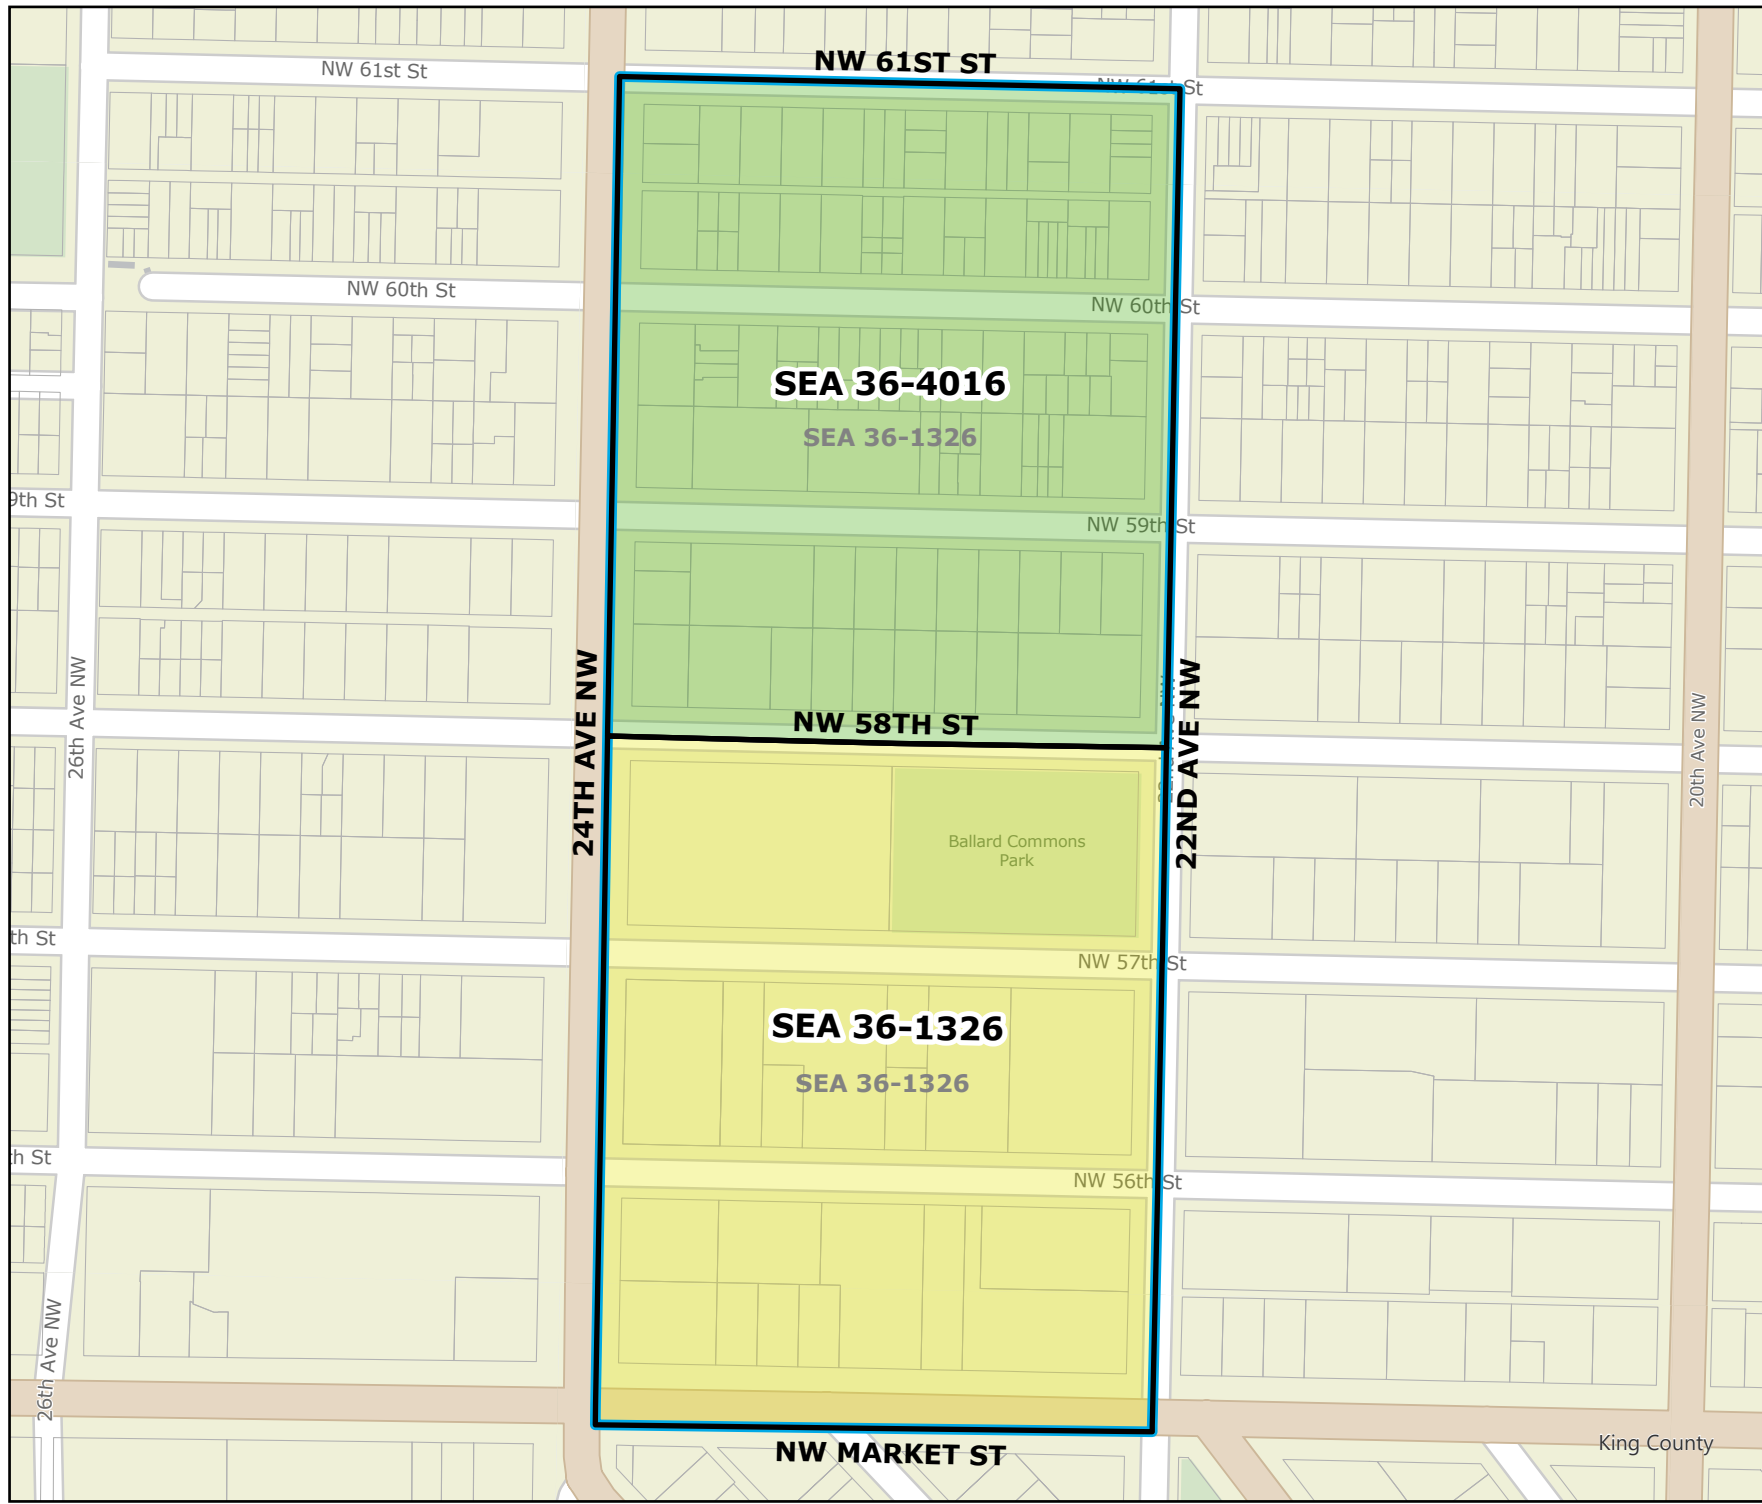

# 2026 Precinct Alterations

Code	Precinct Name	LG	CG	CC
4016	SEA 36-4016	36	7	4
1326	SEA 36-1326	36	7	4

Original Precinct(s)				
1326	SEA 36-1326	36	7	4

\*: Denotes precinct(s) that have been abolished.  
 Precinct map produced by King County GIS Elections in accordance with KCC 1.12.101 & RCW 29A.16.040

**Legend**

-  Original Precinct(s)
-  New Precinct(s)
-  Altered Precinct(s)

# 2026 Precinct Alterations

Code	Precinct Name	LG	CG	CC
2513	SEA 36-2513	36	7	4
Original Precinct(s)				
2513	SEA 36-2513	36	7	4
2524	SEA 36-2524 *	36	7	4

\*: Denotes precinct(s) that have been abolished.  
Precinct map produced by King County GIS Elections in accordance with KCC 1.12.101 & RCW 29A.16.040

### Legend

- Original Precinct(s)
- New Precinct(s)
- Altered Precinct(s)