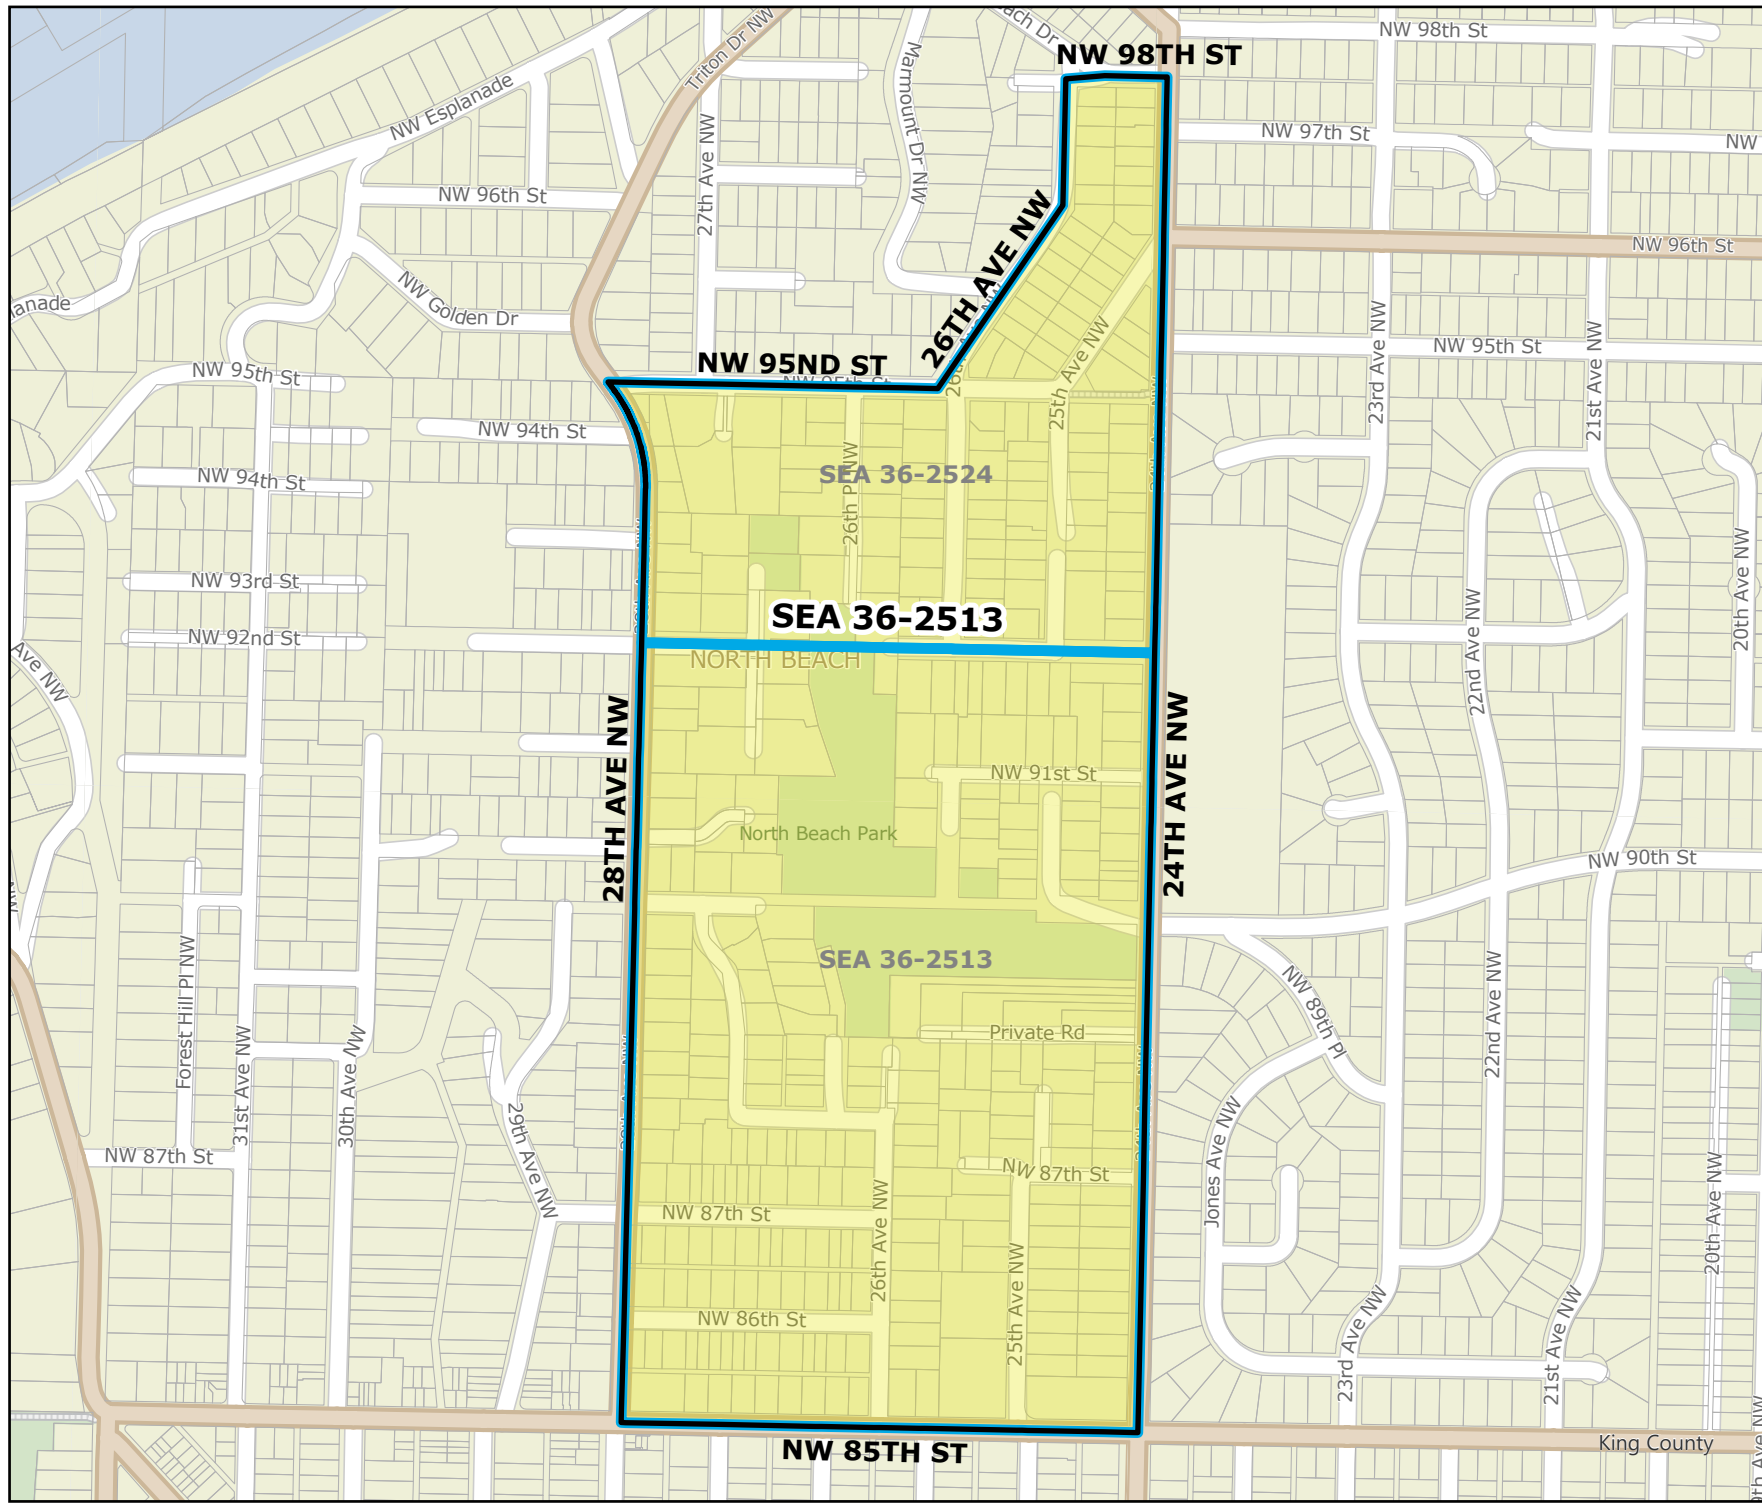

# 2026 Precinct Alterations

Code	Precinct Name	LG	CG	CC
4016	SEA 36-4016	36	7	4
1326	SEA 36-1326	36	7	4

Original Precinct(s)				
1326	SEA 36-1326	36	7	4

\*: Denotes precinct(s) that have been abolished.  
 Precinct map produced by King County GIS Elections in accordance with KCC 1.12.101 & RCW 29A.16.040

**Legend**

-  Original Precinct(s)
-  New Precinct(s)
-  Altered Precinct(s)

# 2026 Precinct Alterations

Code	Precinct Name	LG	CG	CC
2513	SEA 36-2513	36	7	4
Original Precinct(s)				
2513	SEA 36-2513	36	7	4
2524	SEA 36-2524 *	36	7	4

\*: Denotes precinct(s) that have been abolished.  
Precinct map produced by King County GIS Elections in accordance with KCC 1.12.101 & RCW 29A.16.040

### Legend

- Original Precinct(s)
- New Precinct(s)
- Altered Precinct(s)