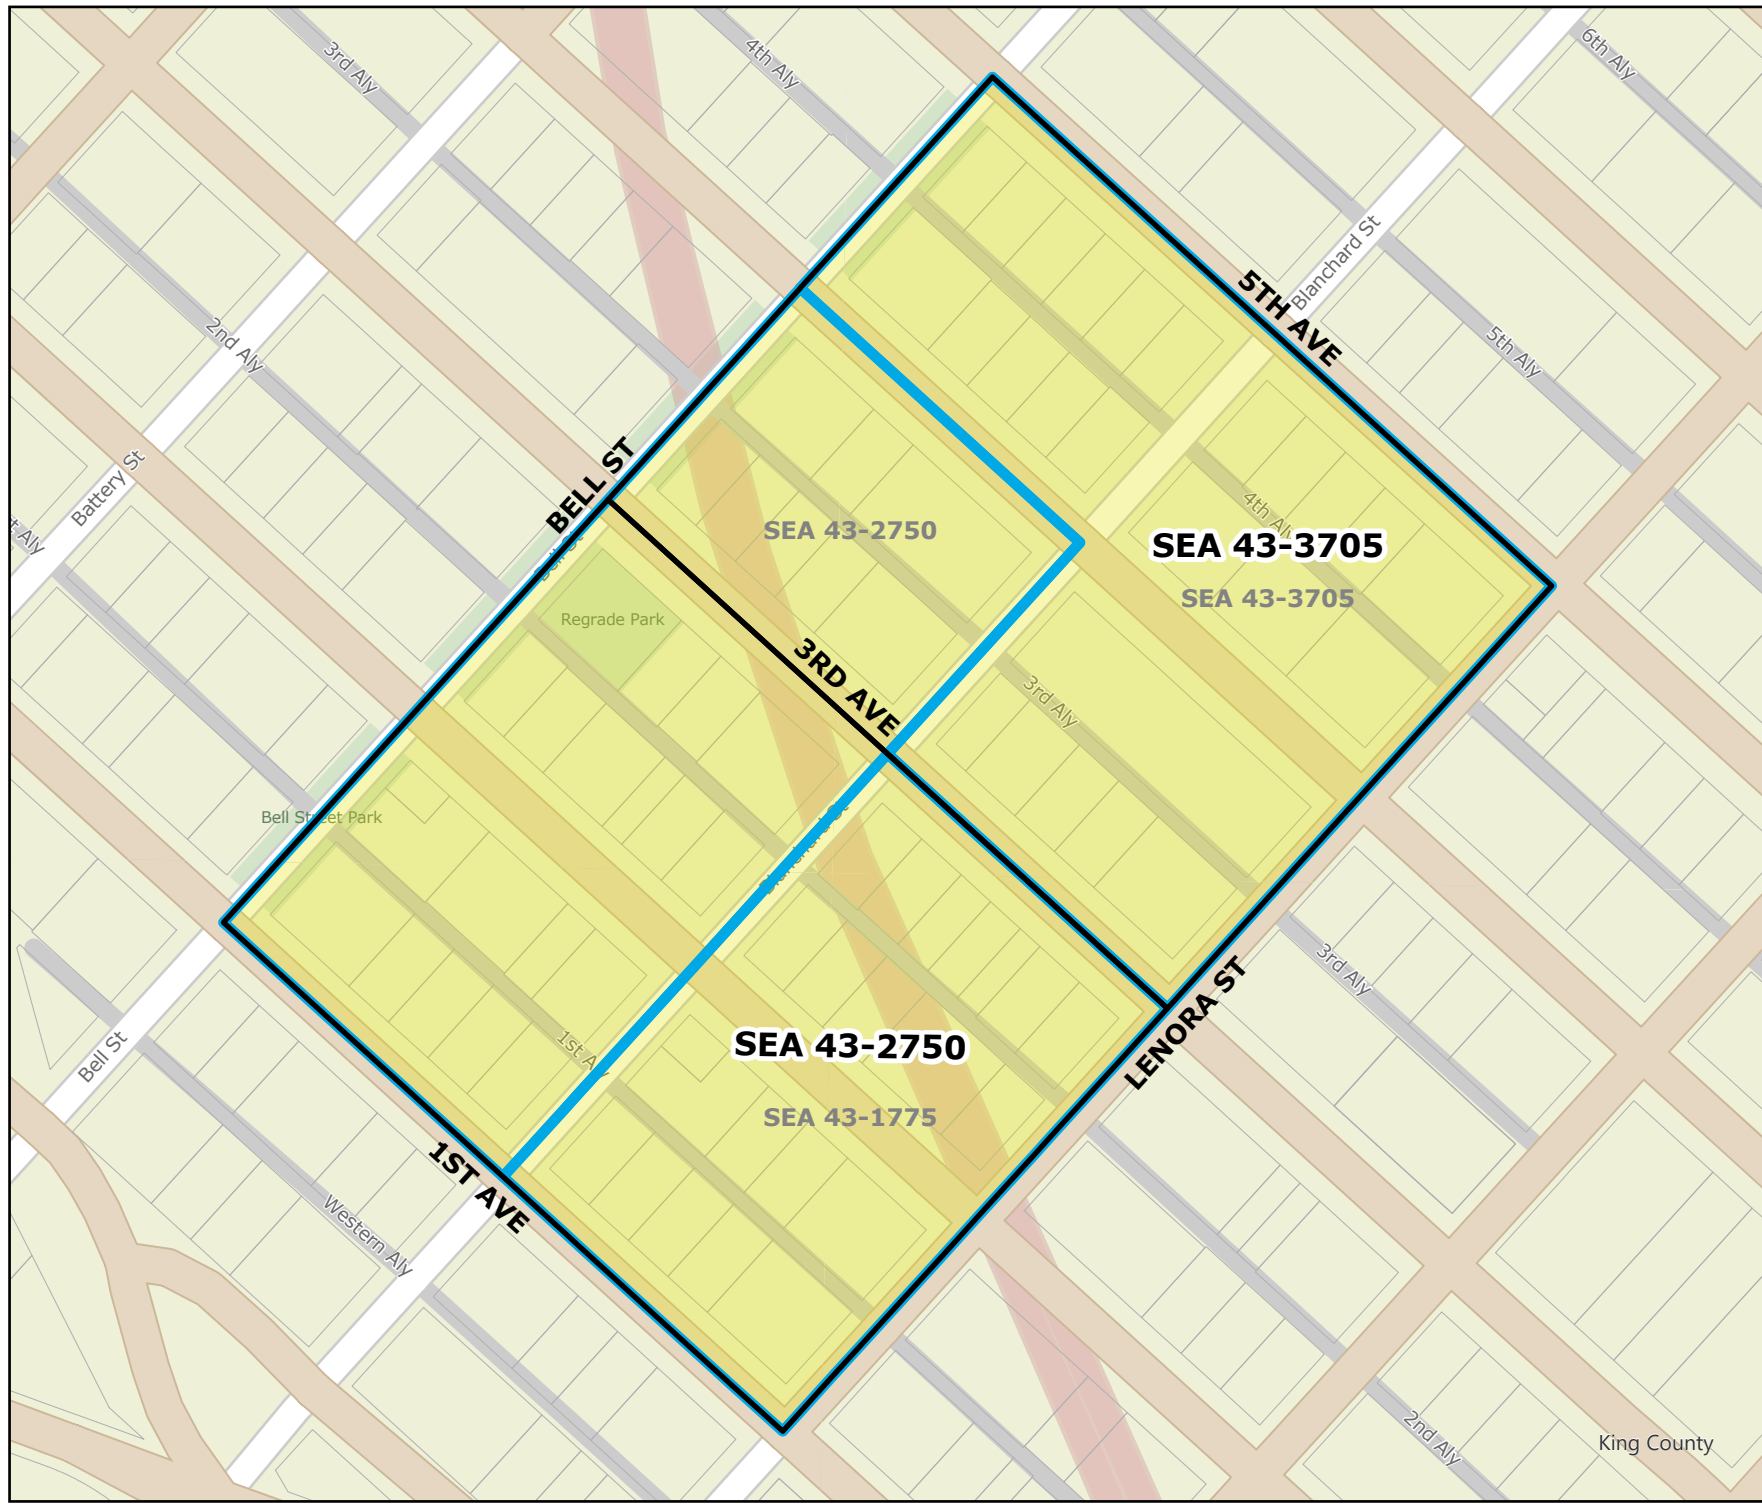

2026 Precinct Alterations

Code	Precinct Name	LG	CG	CC
3705	SEA 43-3705	43	7	4
2750	SEA 43-2750	43	7	4
Original Precinct(s)				
3705	SEA 43-3705	43	7	4
2750	SEA 43-2750	43	7	4
1775	SEA 43-1775 *	43	7	4

*: Denotes precinct(s) that have been abolished.
Precinct map produced by King County GIS Elections in accordance with KCC 1.12.101 & RCW 29A.16.040

Legend

- Original Precinct(s)
- New Precinct(s)
- Altered Precinct(s)

King County