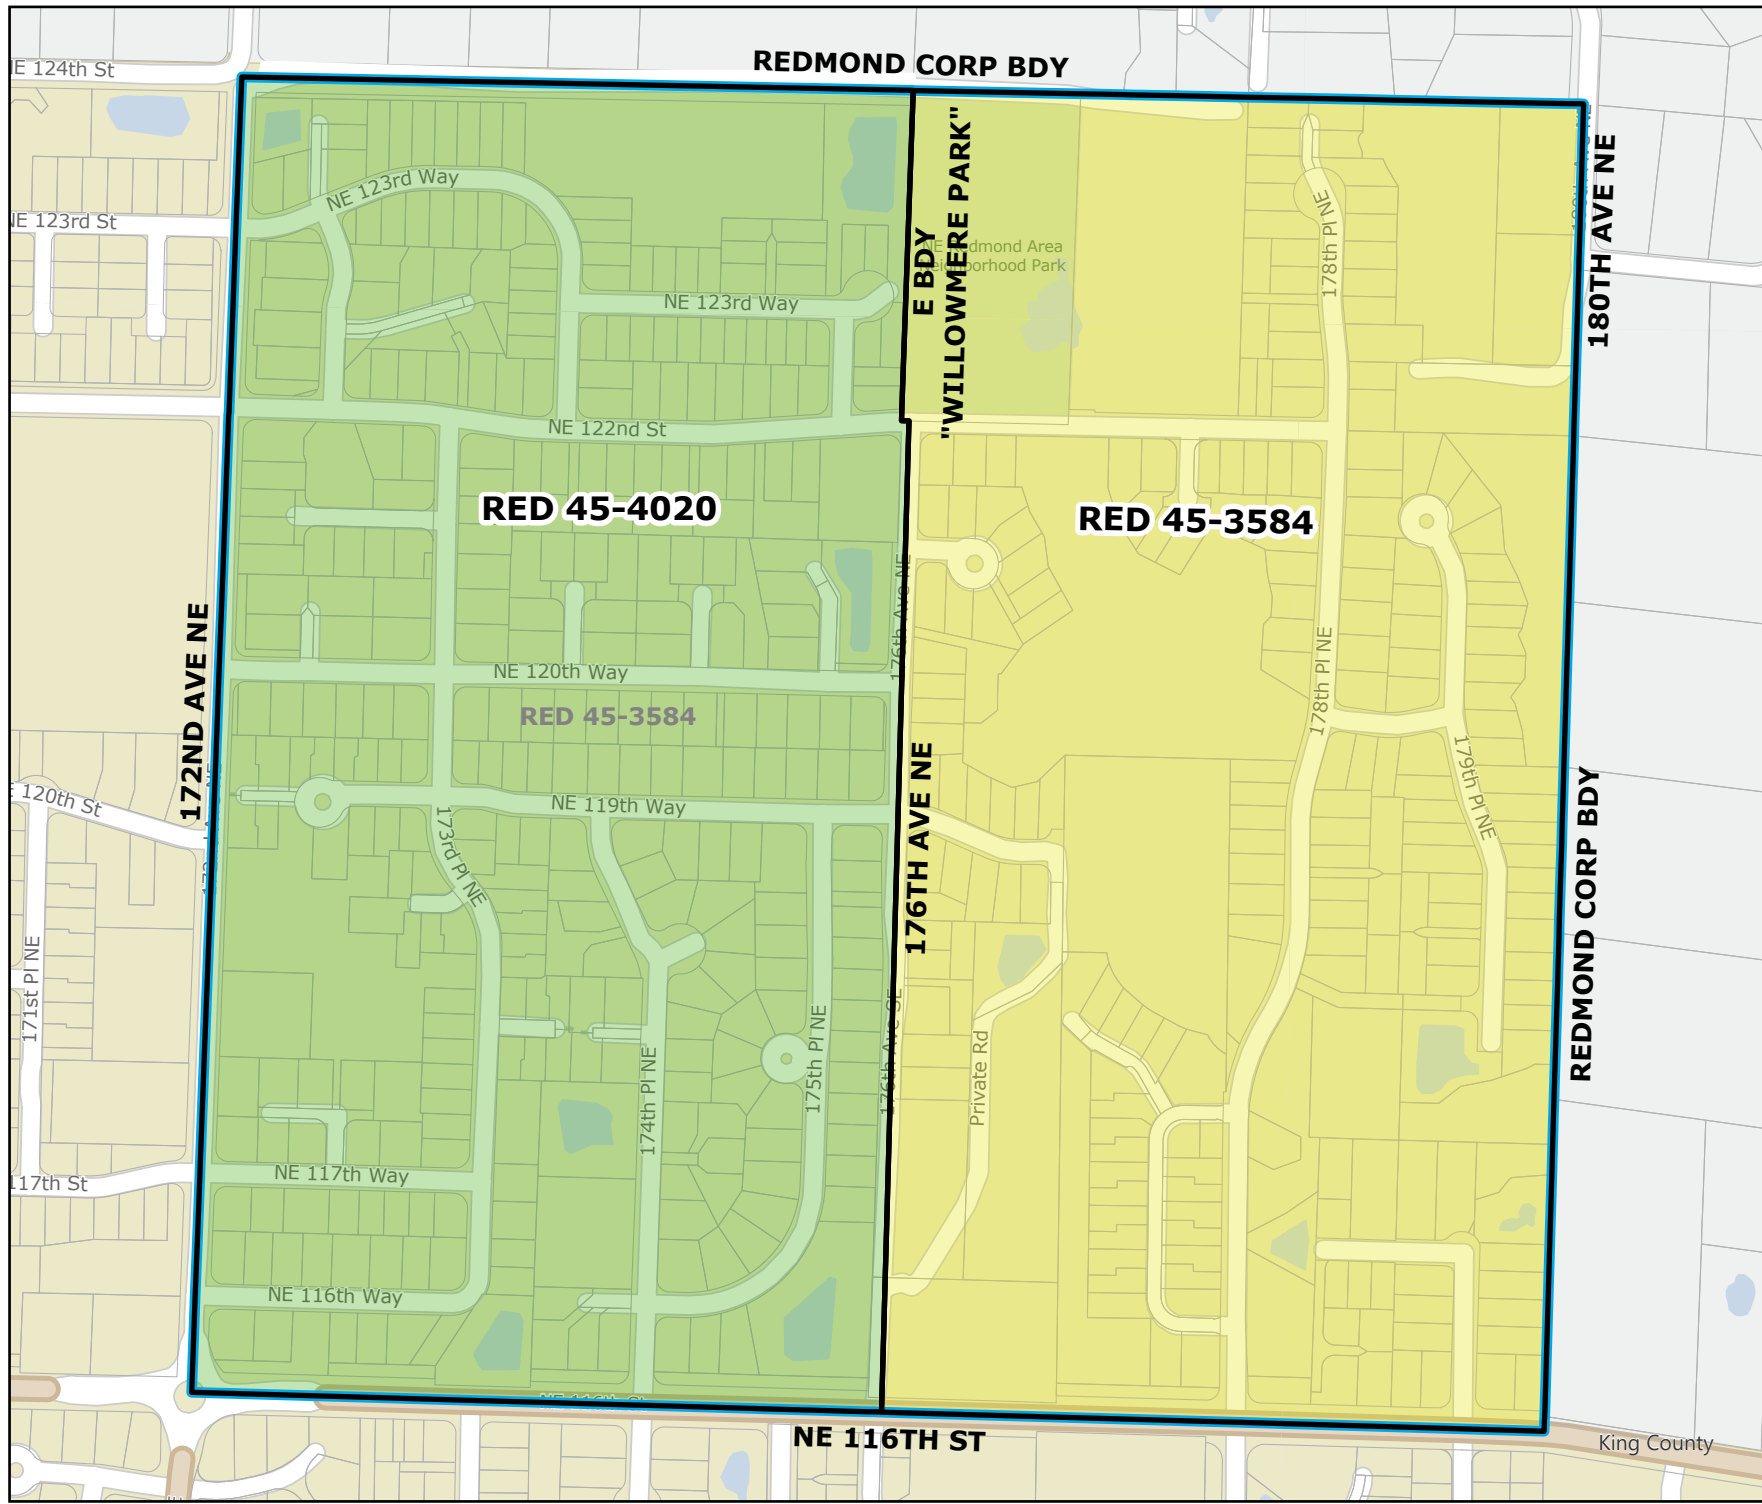

2026 Precinct Alterations

Code	Precinct Name	LG	CG	CC
2959	DUV-45-2959	45	8	3
0869	NOVELTY	45	8	3

Original Precinct(s)				
2959	DUV-45-2959	45	8	3
0869	NOVELTY	45	8	3

*: Denotes precinct(s) that have been abolished.
 Precinct map produced by King County GIS Elections in accordance with KCC 1.12.101 & RCW 29A.16.040

Legend

-  Original Precinct(s)
-  New Precinct(s)
-  Altered Precinct(s)
-  Annex Area

2026 Precinct Alterations

Code	Precinct Name	LG	CG	CC
4020	RED 45-4020	45	1	3
3584	RED 45-3584	45	1	3
Original Precinct(s)				
3584	RED 45-3584	45	1	3

*: Denotes precinct(s) that have been abolished.
 Precinct map produced by King County GIS Elections in accordance with KCC 1.12.101 & RCW 29A.16.040

Legend

- Original Precinct(s)
- New Precinct(s)
- Altered Precinct(s)