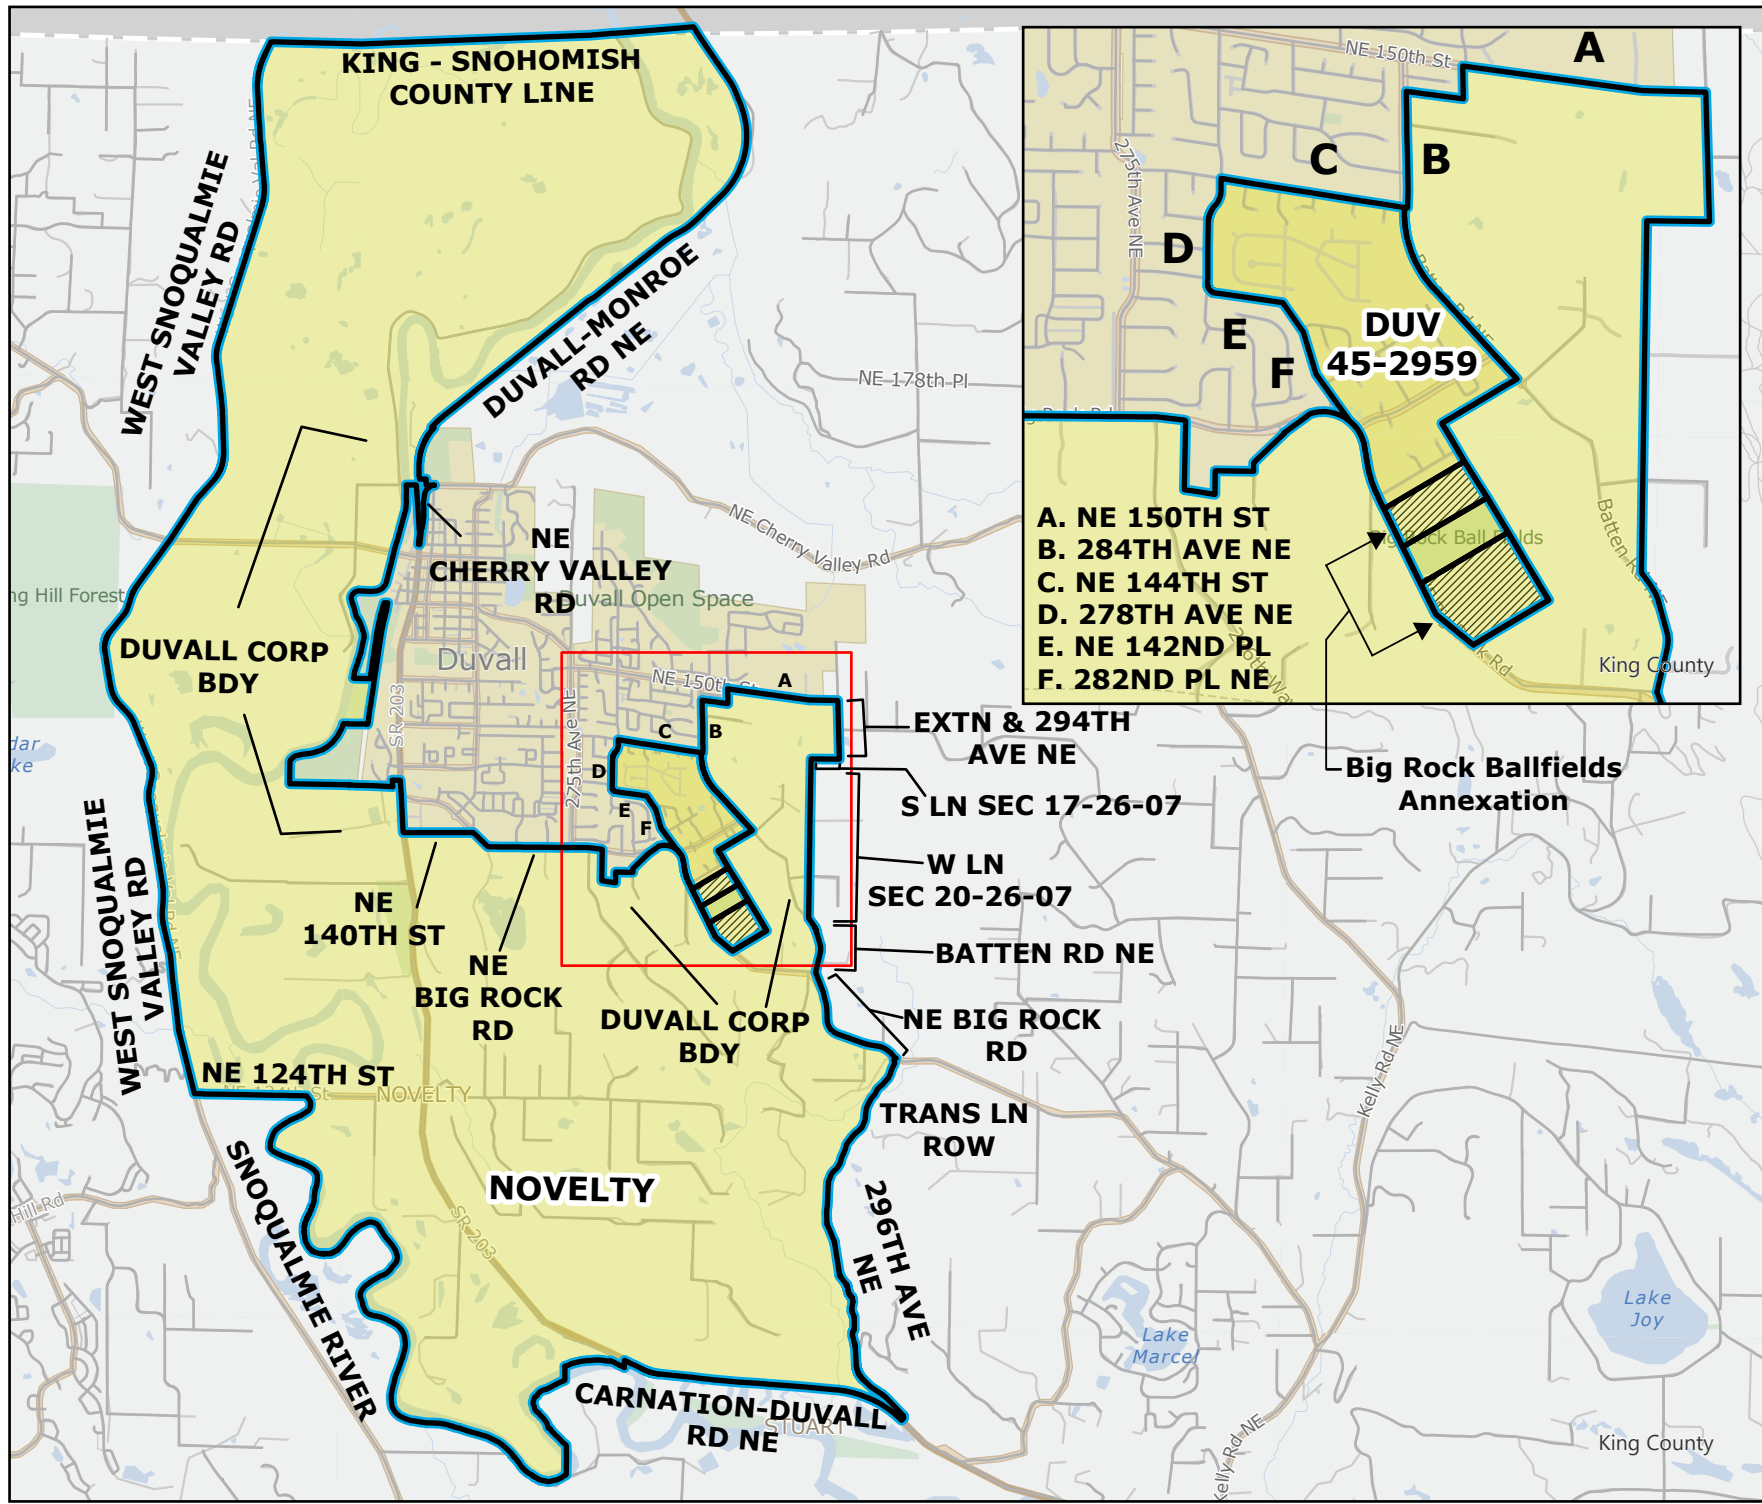

2026 Precinct Alterations

Code	Precinct Name	LG	CG	CC
2959	DUV-45-2959	45	8	3
0869	NOVELTY	45	8	3

Original Precinct(s)				
2959	DUV-45-2959	45	8	3
0869	NOVELTY	45	8	3

*: Denotes precinct(s) that have been abolished.
 Precinct map produced by King County GIS Elections in accordance with KCC 1.12.101 & RCW 29A.16.040

Legend

-  Original Precinct(s)
-  New Precinct(s)
-  Altered Precinct(s)
-  Annex Area

2026 Precinct Alterations

Code	Precinct Name	LG	CG	CC
4020	RED 45-4020	45	1	3
3584	RED 45-3584	45	1	3
Original Precinct(s)				
3584	RED 45-3584	45	1	3

*: Denotes precinct(s) that have been abolished.
 Precinct map produced by King County GIS Elections in accordance with KCC 1.12.101 & RCW 29A.16.040

Legend

- Original Precinct(s)
- New Precinct(s)
- Altered Precinct(s)