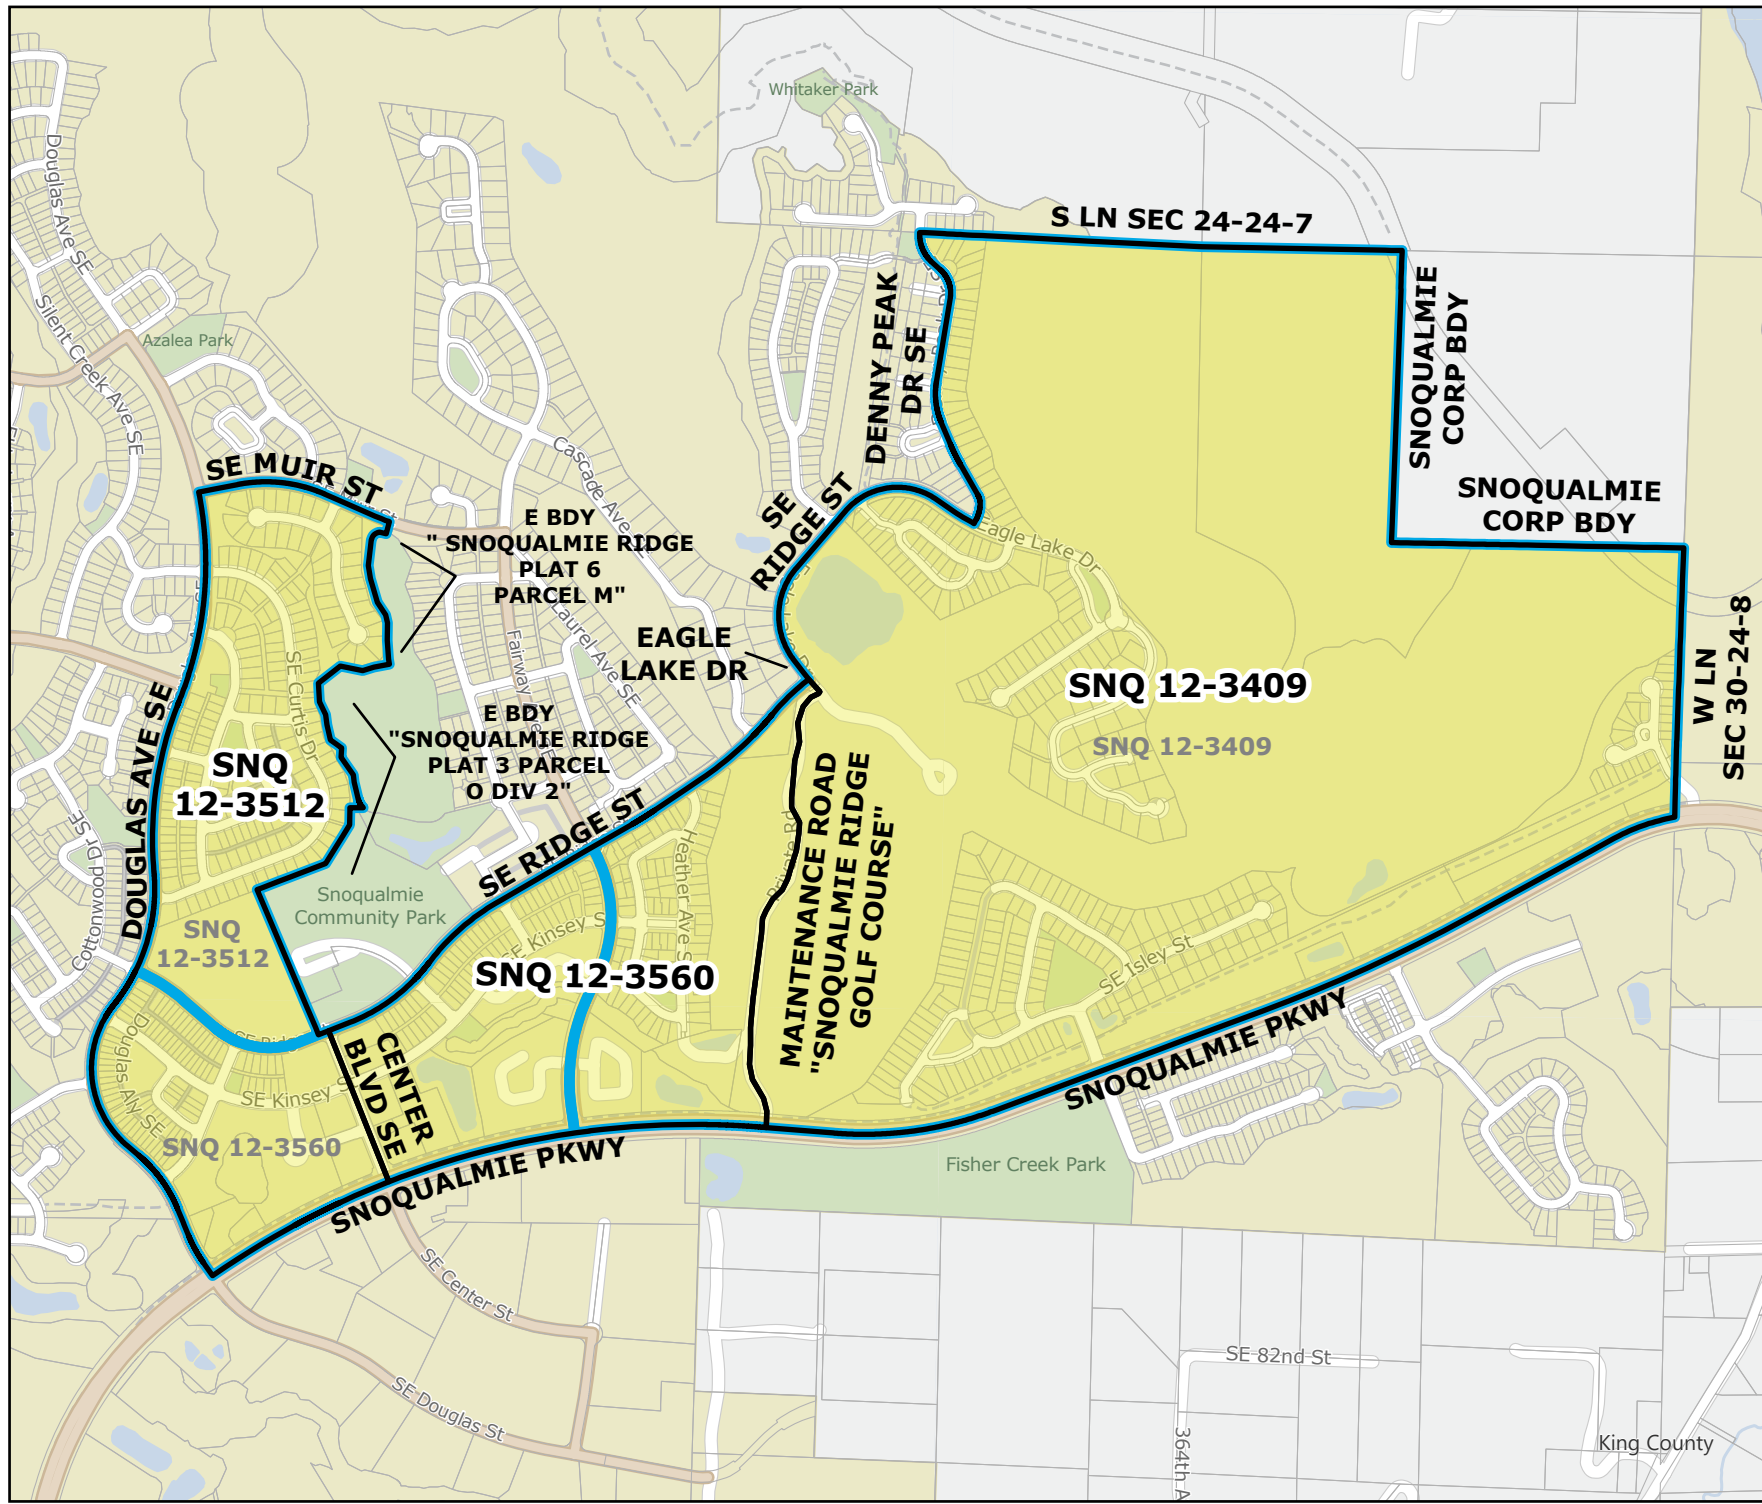

2026 Precinct Alterations

Code	Precinct Name	LG	CG	CC
3409	SNQ 12-3409	12	8	3
3512	SNQ 12-3512	12	8	3
3560	SNQ 12-3560	12	8	3

Original Precinct(s)				
3409	SNQ 12-3409	12	8	3
3512	SNQ 12-3512	12	8	3
3560	SNQ 12-3560	12	8	3

*: Denotes precinct(s) that have been abolished.
Precinct map produced by King County GIS Elections in accordance with KCC 1.12.101 & RCW 29A.16.040

Legend

- Original Precinct(s)
- New Precinct(s)
- Altered Precinct(s)