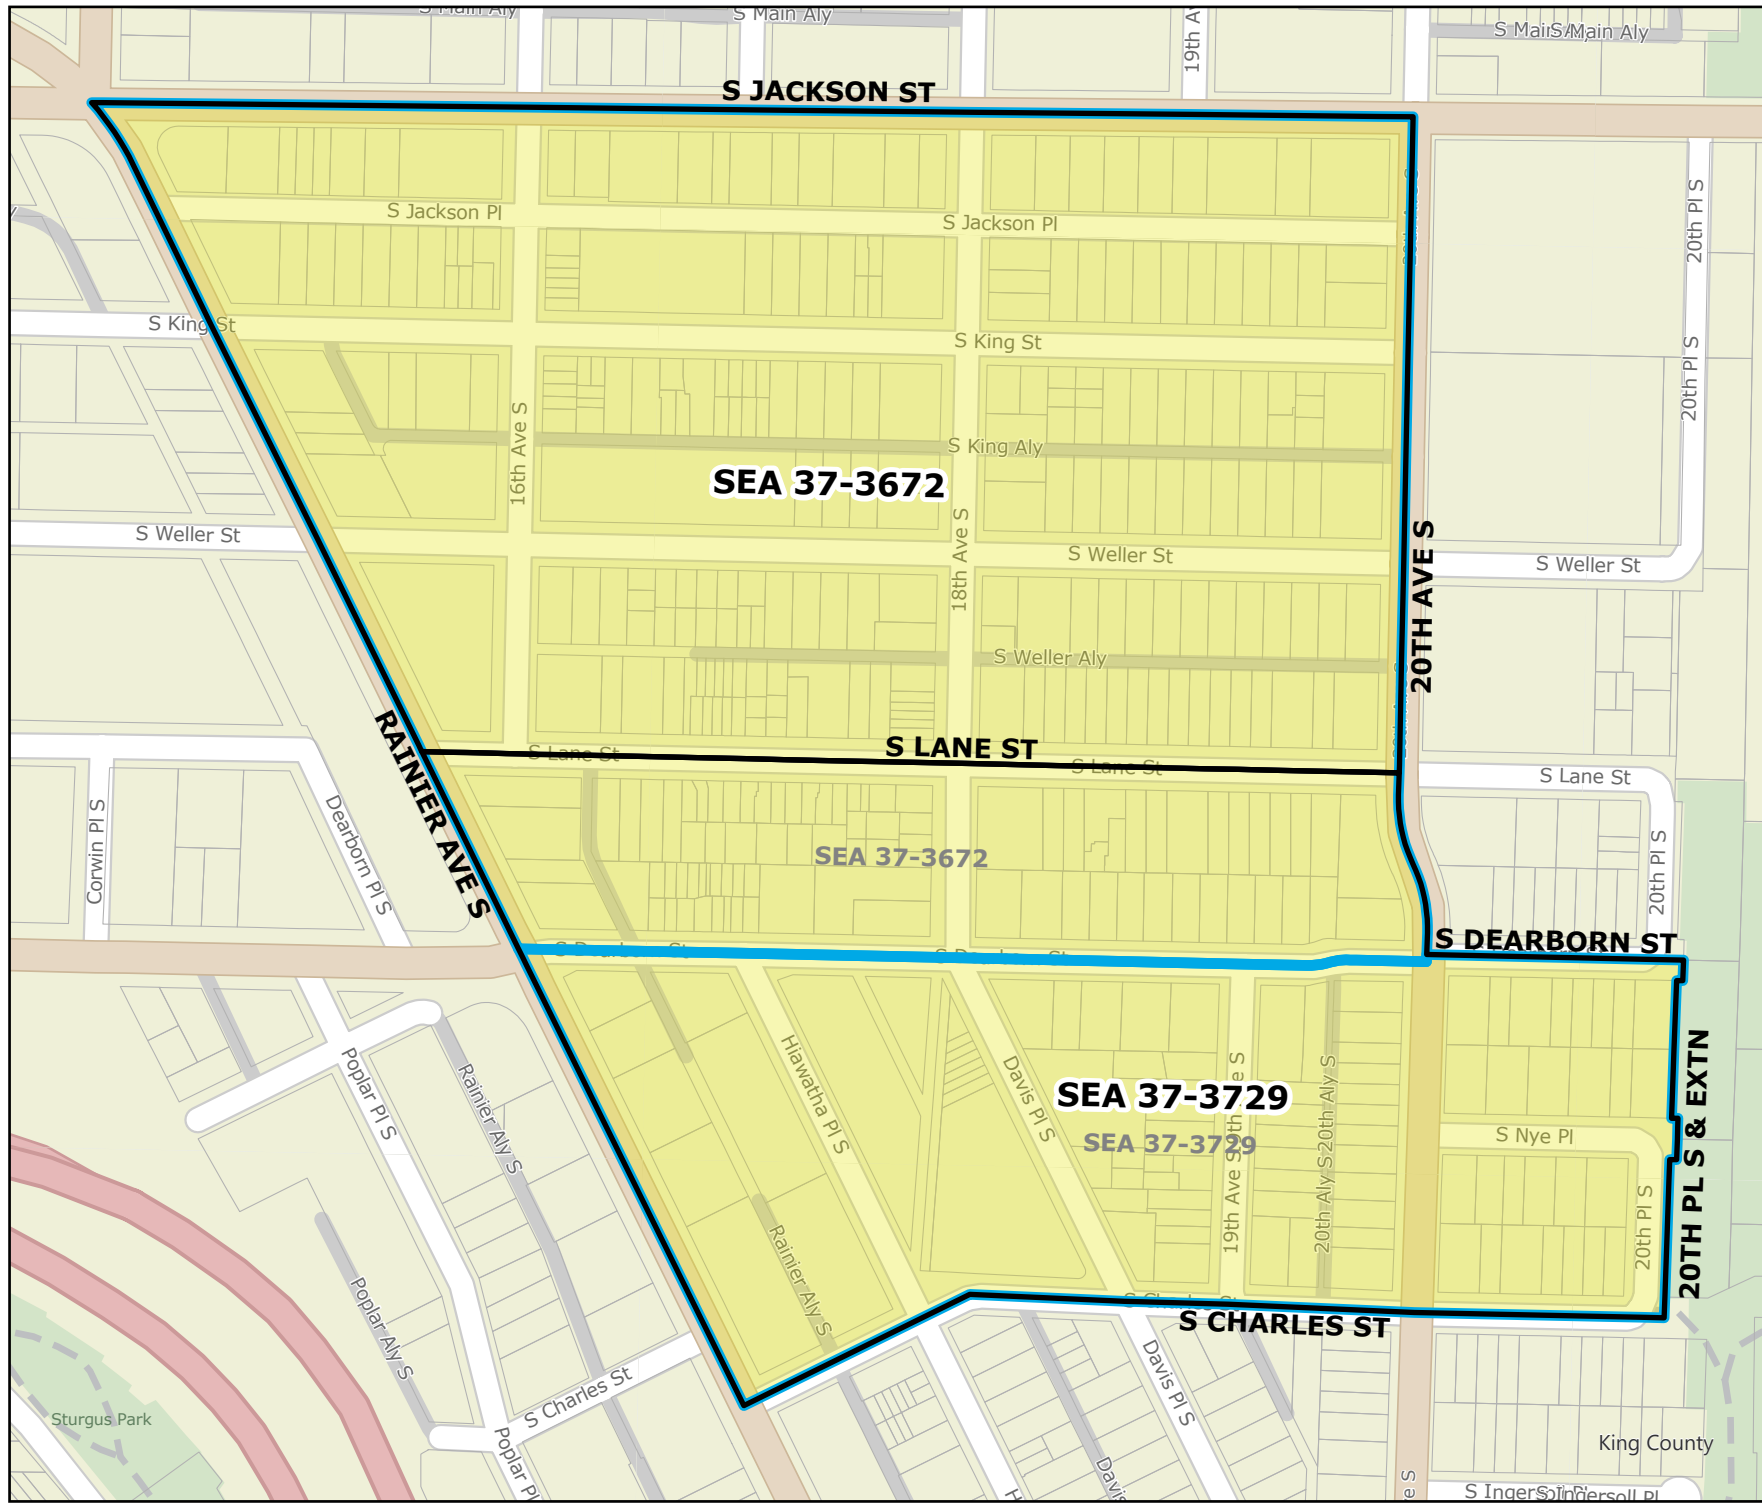

Ordinance 20037

2026 Precinct Alterations

Code	Precinct Name	LG	CG	CC
4018	SEA 37-4018	37	9	2
1853	SEA 37-1853	37	9	2

Original Precinct(s)				
1853	SEA 37-1853	37	9	2

*: Denotes precinct(s) that have been abolished.
 Precinct map produced by King County GIS Elections in accordance with KCC 1.12.101 & RCW 29A.16.040

Legend

- Original Precinct(s)
- New Precinct(s)
- Altered Precinct(s)

2026 Precinct Alterations

Code	Precinct Name	LG	CG	CC
3672	SEA 37-3672	37	9	2
3729	SEA 37-3729	37	9	2
Original Precinct(s)				
3672	SEA 37-3672	37	9	2
3729	SEA 37-3729	37	9	2

*: Denotes precinct(s) that have been abolished.
 Precinct map produced by King County GIS Elections in accordance with KCC 1.12.101 & RCW 29A.16.040

Legend

- Original Precinct(s)
- New Precinct(s)
- Altered Precinct(s)

Legend

- Original Precinct(s)
- New Precinct(s)
- Altered Precinct(s)

2026 Precinct Alterations

Code	Precinct Name	LG	CG	CC
1069	SHAMROCK	37	9	2
3659	KELSEY	37	9	2
1196	WALLACE	37	9	2

Original Precinct(s)				
1069	SHAMROCK	37	9	2
3659	KELSEY	37	9	2
1196	WALLACE	37	9	2