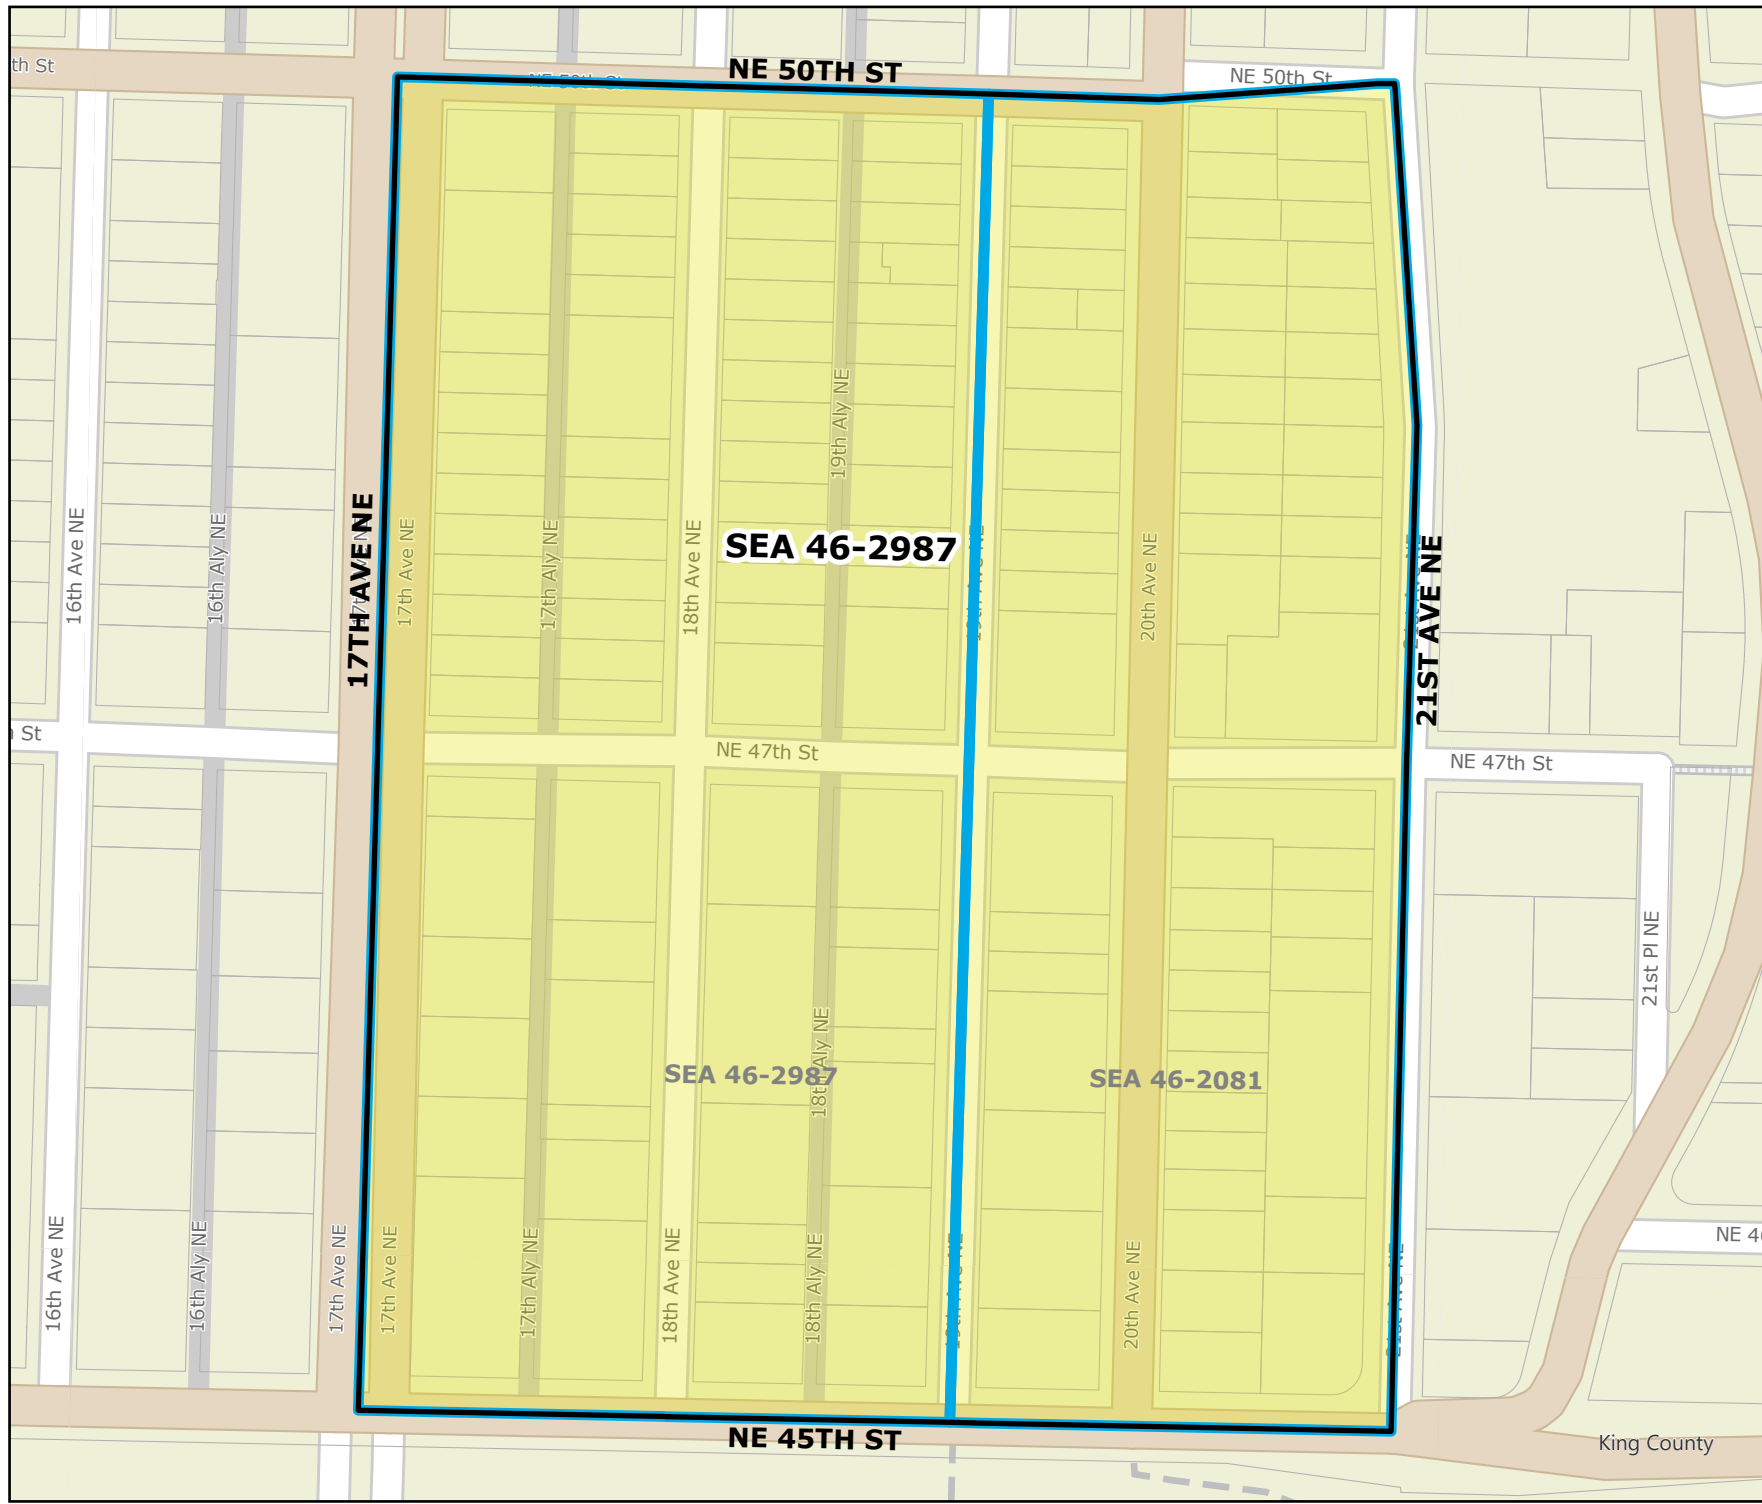

Ordinance 20037

2026 Precinct Alterations

Code	Precinct Name	LG	CG	CC
4018	SEA 37-4018	37	9	2
1853	SEA 37-1853	37	9	2

Original Precinct(s)				
1853	SEA 37-1853	37	9	2

*: Denotes precinct(s) that have been abolished.
 Precinct map produced by King County GIS Elections in accordance with KCC 1.12.101 & RCW 29A.16.040

Legend

- Original Precinct(s)
- New Precinct(s)
- Altered Precinct(s)

2026 Precinct Alterations

Code	Precinct Name	LG	CG	CC
3672	SEA 37-3672	37	9	2
3729	SEA 37-3729	37	9	2
Original Precinct(s)				
3672	SEA 37-3672	37	9	2
3729	SEA 37-3729	37	9	2

*: Denotes precinct(s) that have been abolished.
 Precinct map produced by King County GIS Elections in accordance with KCC 1.12.101 & RCW 29A.16.040

Legend

- Original Precinct(s)
- New Precinct(s)
- Altered Precinct(s)

2026 Precinct Alterations

Code	Precinct Name	LG	CG	CC
2987	SEA 46-2987	46	7	2
Original Precinct(s)				
2987	SEA 46-2987	46	7	2
2081	SEA 46-2081*	46	7	2

*: Denotes precinct(s) that have been abolished.
 Precinct map produced by King County GIS Elections in accordance with KCC 1.12.101 & RCW 29A.16.040