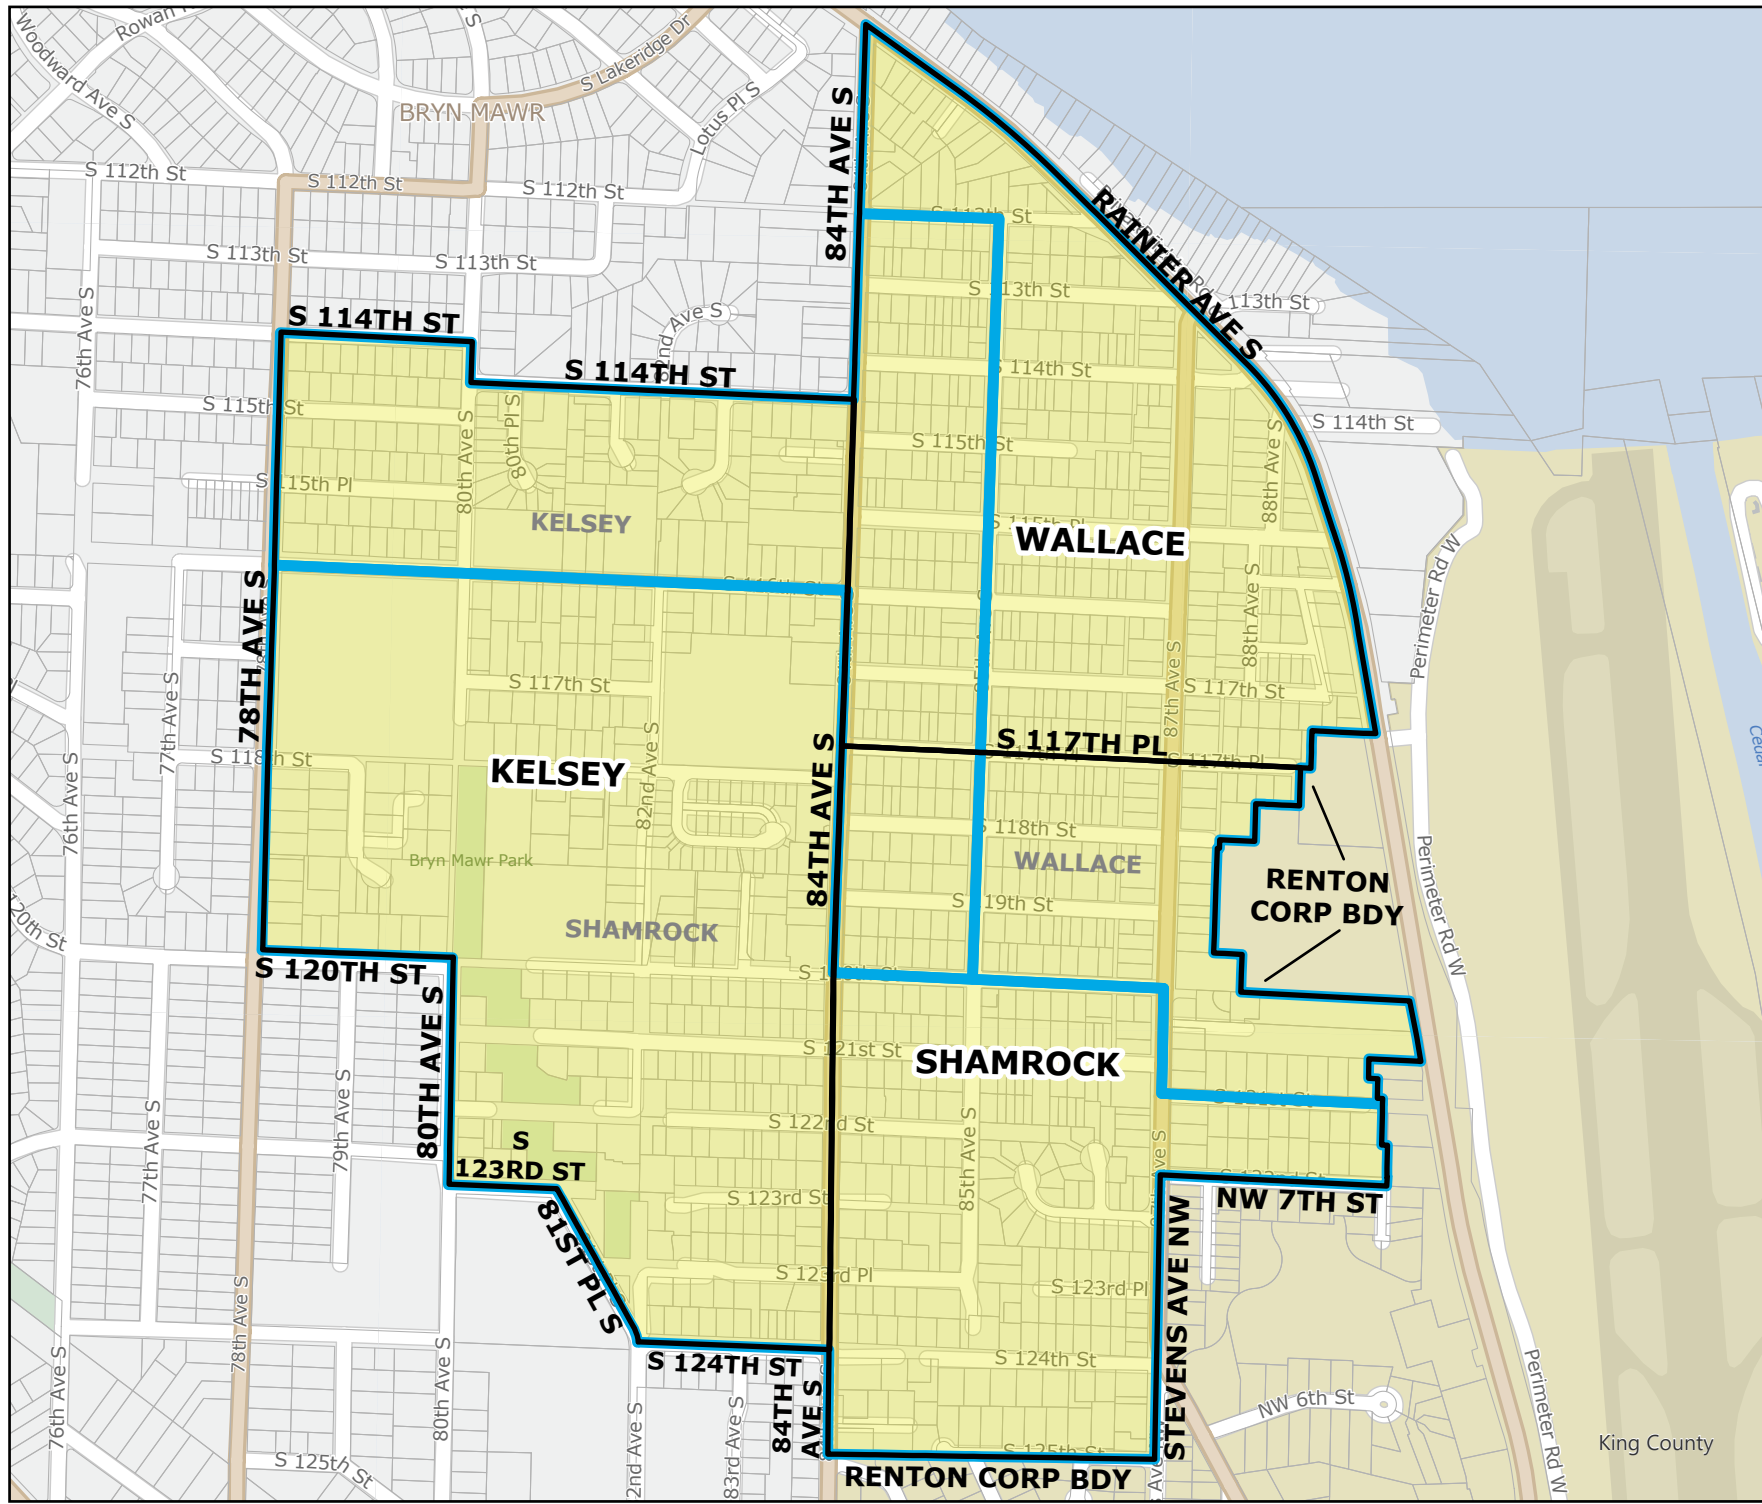

Legend

- Original Precinct(s)
- New Precinct(s)
- Altered Precinct(s)

2026 Precinct Alterations

Code	Precinct Name	LG	CG	CC
3672	SEA 37-3672	37	9	2
3729	SEA 37-3729	37	9	2
Original Precinct(s)				
3672	SEA 37-3672	37	9	2
3729	SEA 37-3729	37	9	2

2026 Precinct Alterations

Code	Precinct Name	LG	CG	CC
2987	SEA 46-2987	46	7	2
Original Precinct(s)				
2987	SEA 46-2987	46	7	2
2081	SEA 46-2081*	46	7	2

*: Denotes precinct(s) that have been abolished.
 Precinct map produced by King County GIS Elections in accordance with KCC 1.12.101 & RCW 29A.16.040

Legend

- Original Precinct(s)
- New Precinct(s)
- Altered Precinct(s)

2026 Precinct Alterations

Code	Precinct Name	LG	CG	CC
1069	SHAMROCK	37	9	2
3659	KELSEY	37	9	2
1196	WALLACE	37	9	2

Original Precinct(s)				
1069	SHAMROCK	37	9	2
3659	KELSEY	37	9	2
1196	WALLACE	37	9	2