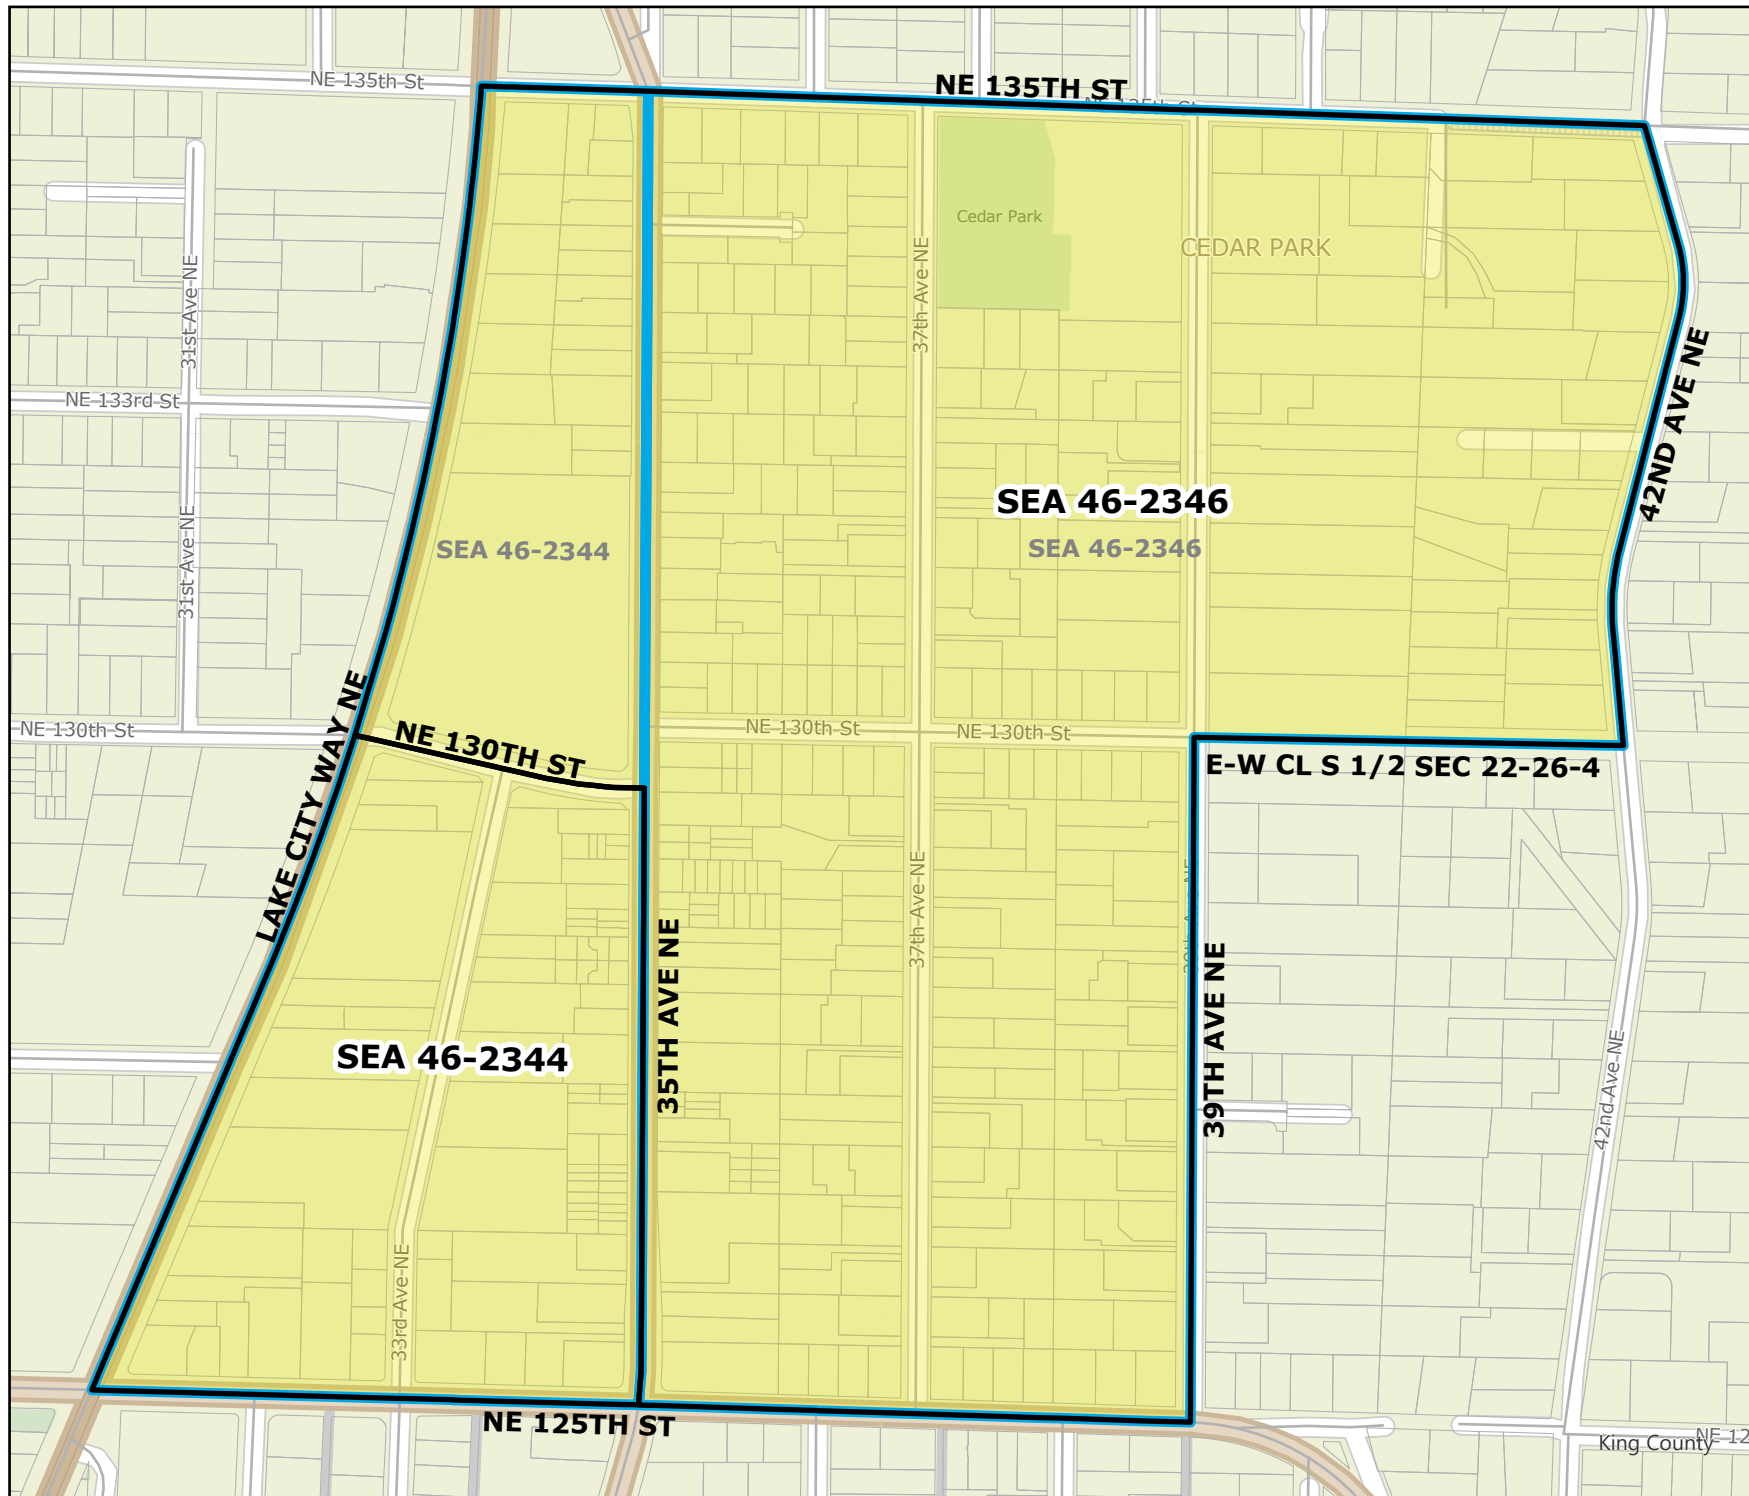

2026 Precinct Alterations

Code	Precinct Name	LG	CG	CC
2344	SEA 46-2344	46	7	1
2346	SEA 46-2346	46	7	1
Original Precinct(s)				
2344	SEA 46-2344	46	7	1
2346	SEA 46-2346	46	7	1

*: Denotes precinct(s) that have been abolished.
 Precinct map produced by King County GIS Elections in accordance with KCC 1.12.101 & RCW 29A.16.040

Legend

-  Original Precinct(s)
-  New Precinct(s)
-  Altered Precinct(s)

2026 Precinct Alterations

Code	Precinct Name	LG	CG	CC
2373	SEA 46-2373	46	7	1
3815	SEA 46-3815	46	7	1
Original Precinct(s)				
2373	SEA 46-2373	46	7	1
3815	SEA 46-3815	46	7	1

*: Denotes precinct(s) that have been abolished.
 Precinct map produced by King County GIS Elections in accordance with KCC 1.12.101 & RCW 29A.16.040

Legend

- Original Precinct(s)
- New Precinct(s)
- Altered Precinct(s)

Legend

- Original Precinct(s)
- New Precinct(s)
- Altered Precinct(s)