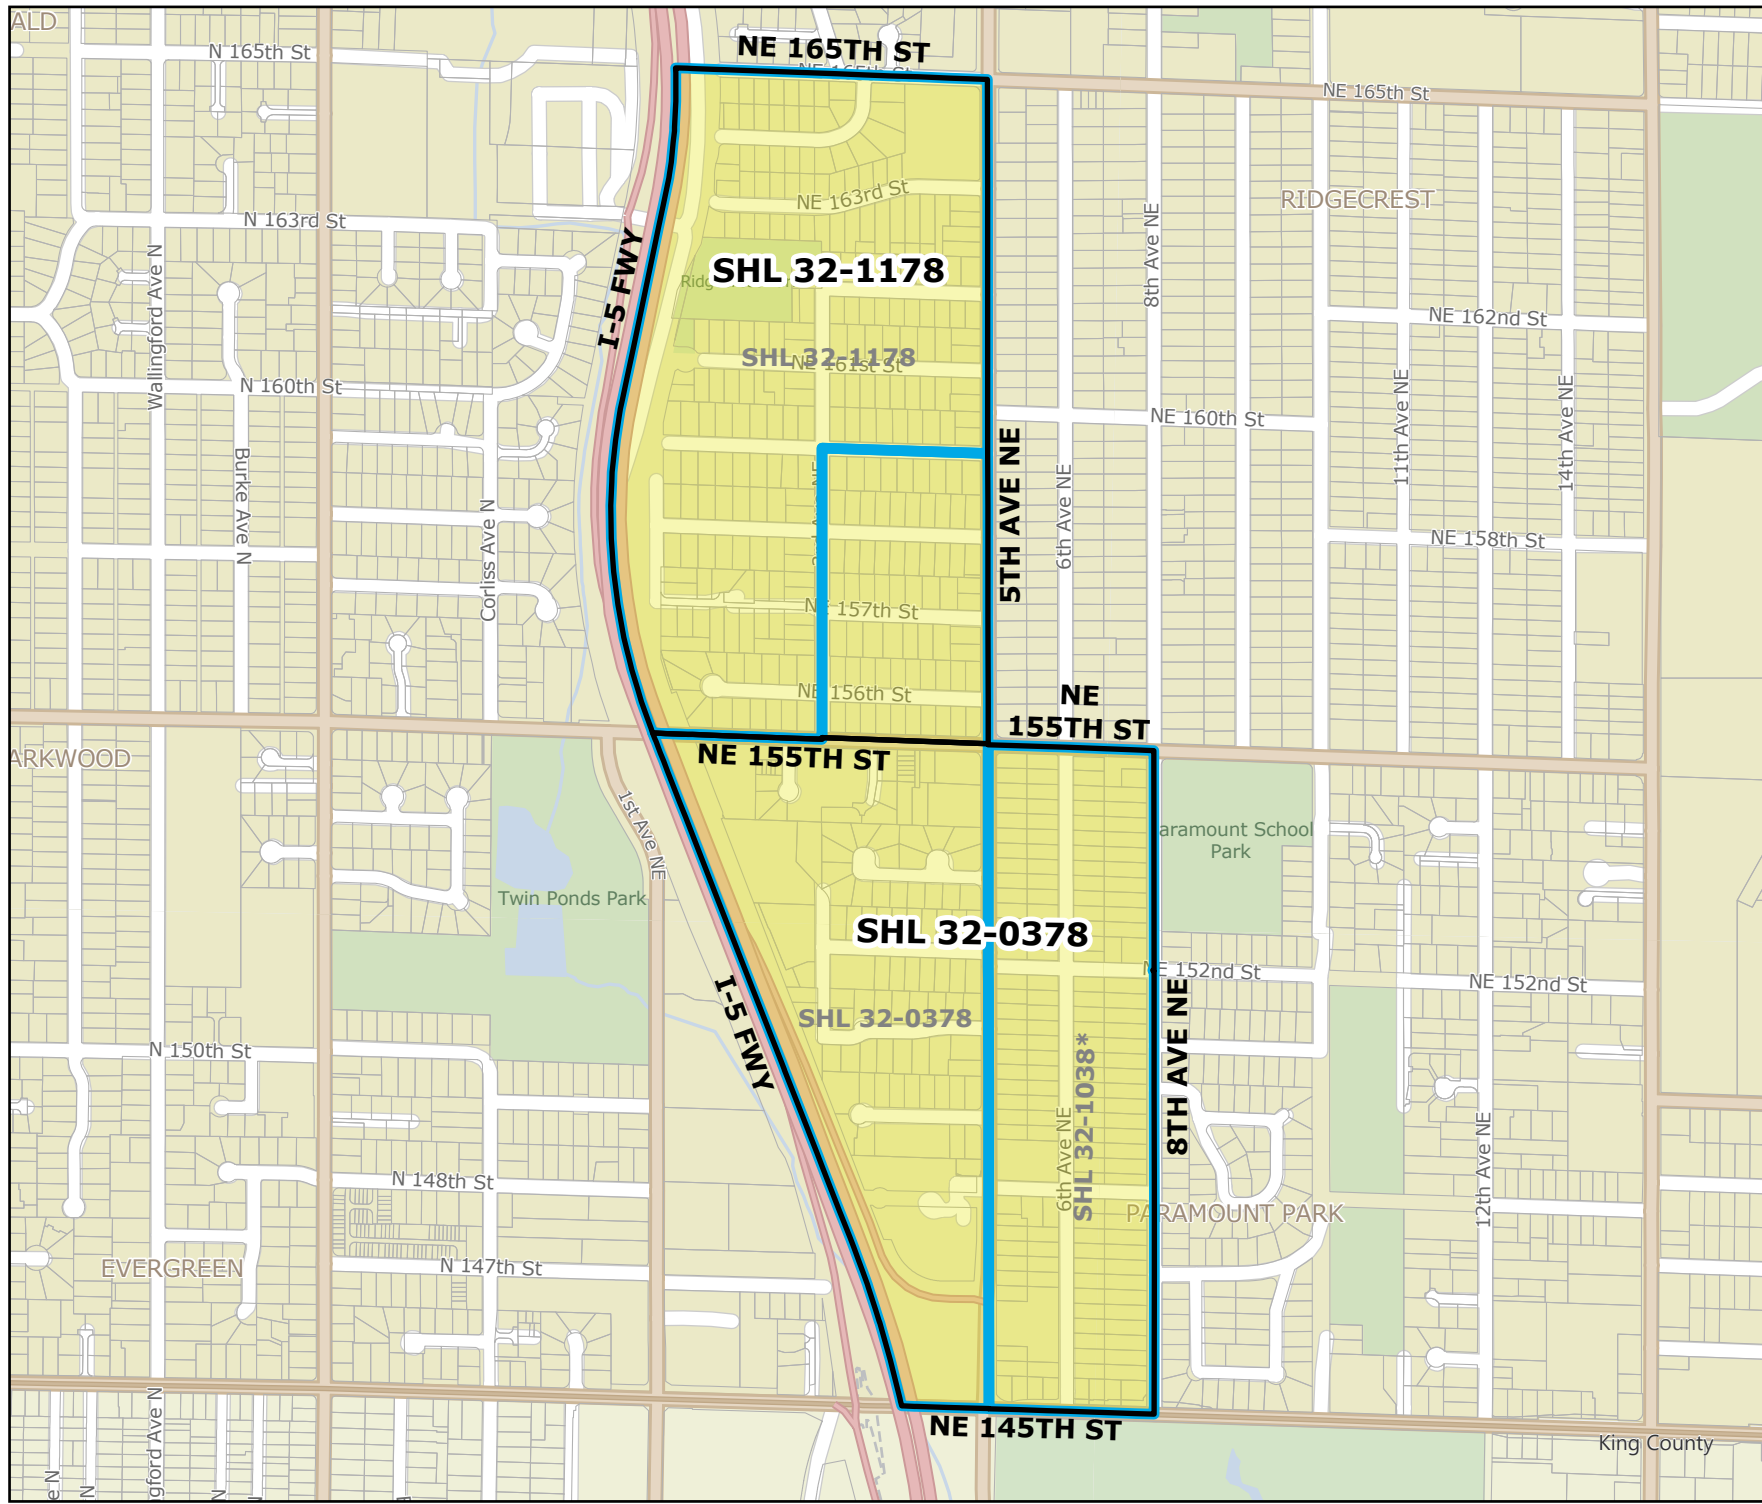

2026 Precinct Alterations

Code	Precinct Name	LG	CG	CC
2344	SEA 46-2344	46	7	1
2346	SEA 46-2346	46	7	1
Original Precinct(s)				
2344	SEA 46-2344	46	7	1
2346	SEA 46-2346	46	7	1

*: Denotes precinct(s) that have been abolished.
 Precinct map produced by King County GIS Elections in accordance with KCC 1.12.101 & RCW 29A.16.040

Legend

-  Original Precinct(s)
-  New Precinct(s)
-  Altered Precinct(s)

2026 Precinct Alterations

Code	Precinct Name	LG	CG	CC
2373	SEA 46-2373	46	7	1
3815	SEA 46-3815	46	7	1
Original Precinct(s)				
2373	SEA 46-2373	46	7	1
3815	SEA 46-3815	46	7	1

*: Denotes precinct(s) that have been abolished.
 Precinct map produced by King County GIS Elections in accordance with KCC 1.12.101 & RCW 29A.16.040

Legend

- Original Precinct(s)
- New Precinct(s)
- Altered Precinct(s)

Legend

- Original Precinct(s)
- New Precinct(s)
- Altered Precinct(s)