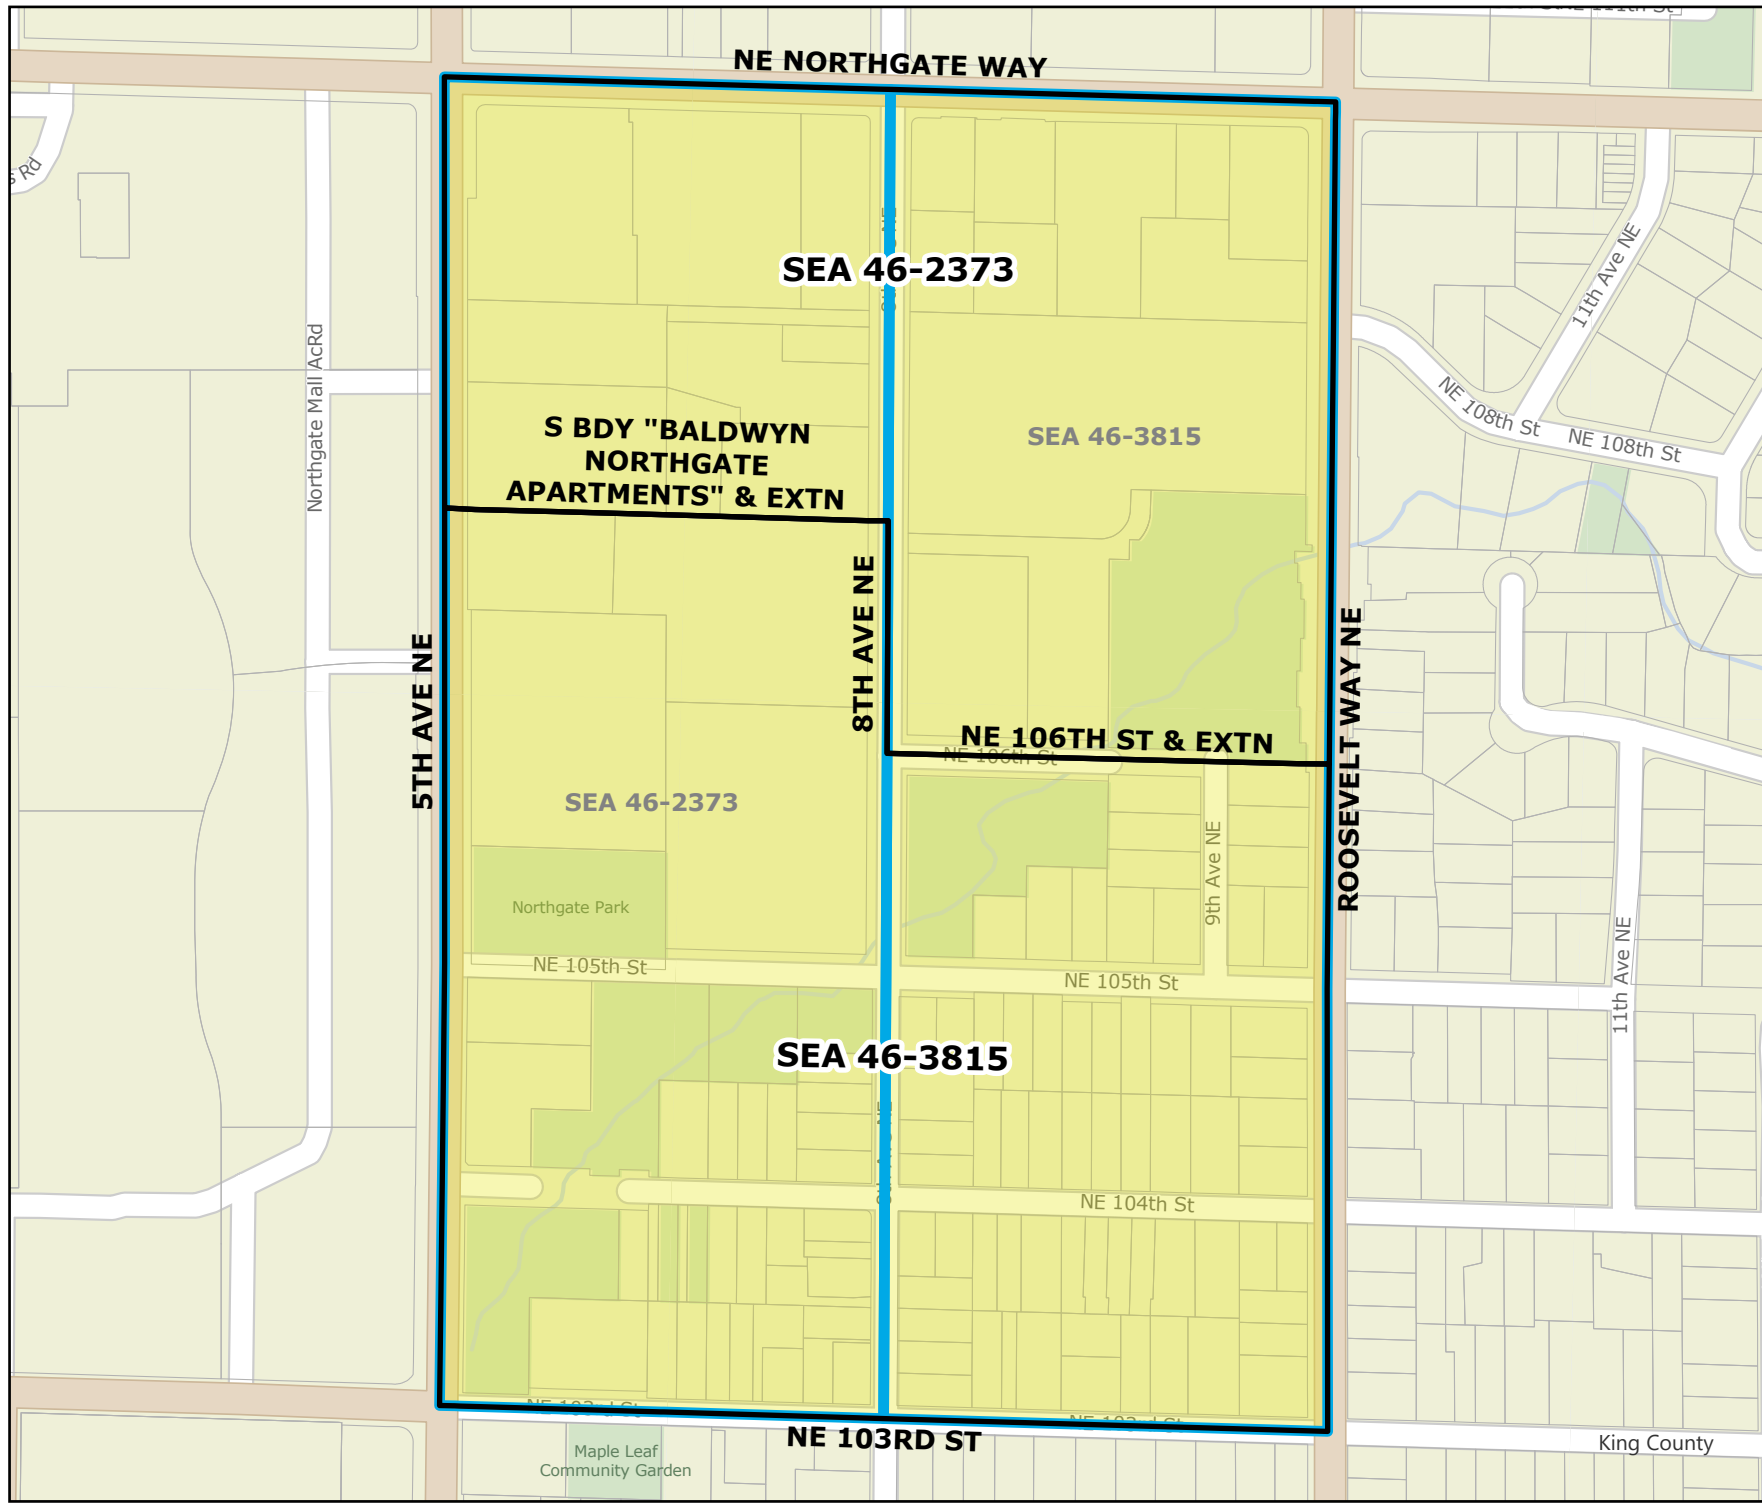

2026 Precinct Alterations

Code	Precinct Name	LG	CG	CC
2344	SEA 46-2344	46	7	1
2346	SEA 46-2346	46	7	1
Original Precinct(s)				
2344	SEA 46-2344	46	7	1
2346	SEA 46-2346	46	7	1

*: Denotes precinct(s) that have been abolished.
 Precinct map produced by King County GIS Elections in accordance with KCC 1.12.101 & RCW 29A.16.040

Legend

-  Original Precinct(s)
-  New Precinct(s)
-  Altered Precinct(s)

2026 Precinct Alterations

Code	Precinct Name	LG	CG	CC
2373	SEA 46-2373	46	7	1
3815	SEA 46-3815	46	7	1
Original Precinct(s)				
2373	SEA 46-2373	46	7	1
3815	SEA 46-3815	46	7	1

*: Denotes precinct(s) that have been abolished.
 Precinct map produced by King County GIS Elections in accordance with KCC 1.12.101 & RCW 29A.16.040

Legend

- Original Precinct(s)
- New Precinct(s)
- Altered Precinct(s)

Legend

- Original Precinct(s)
- New Precinct(s)
- Altered Precinct(s)