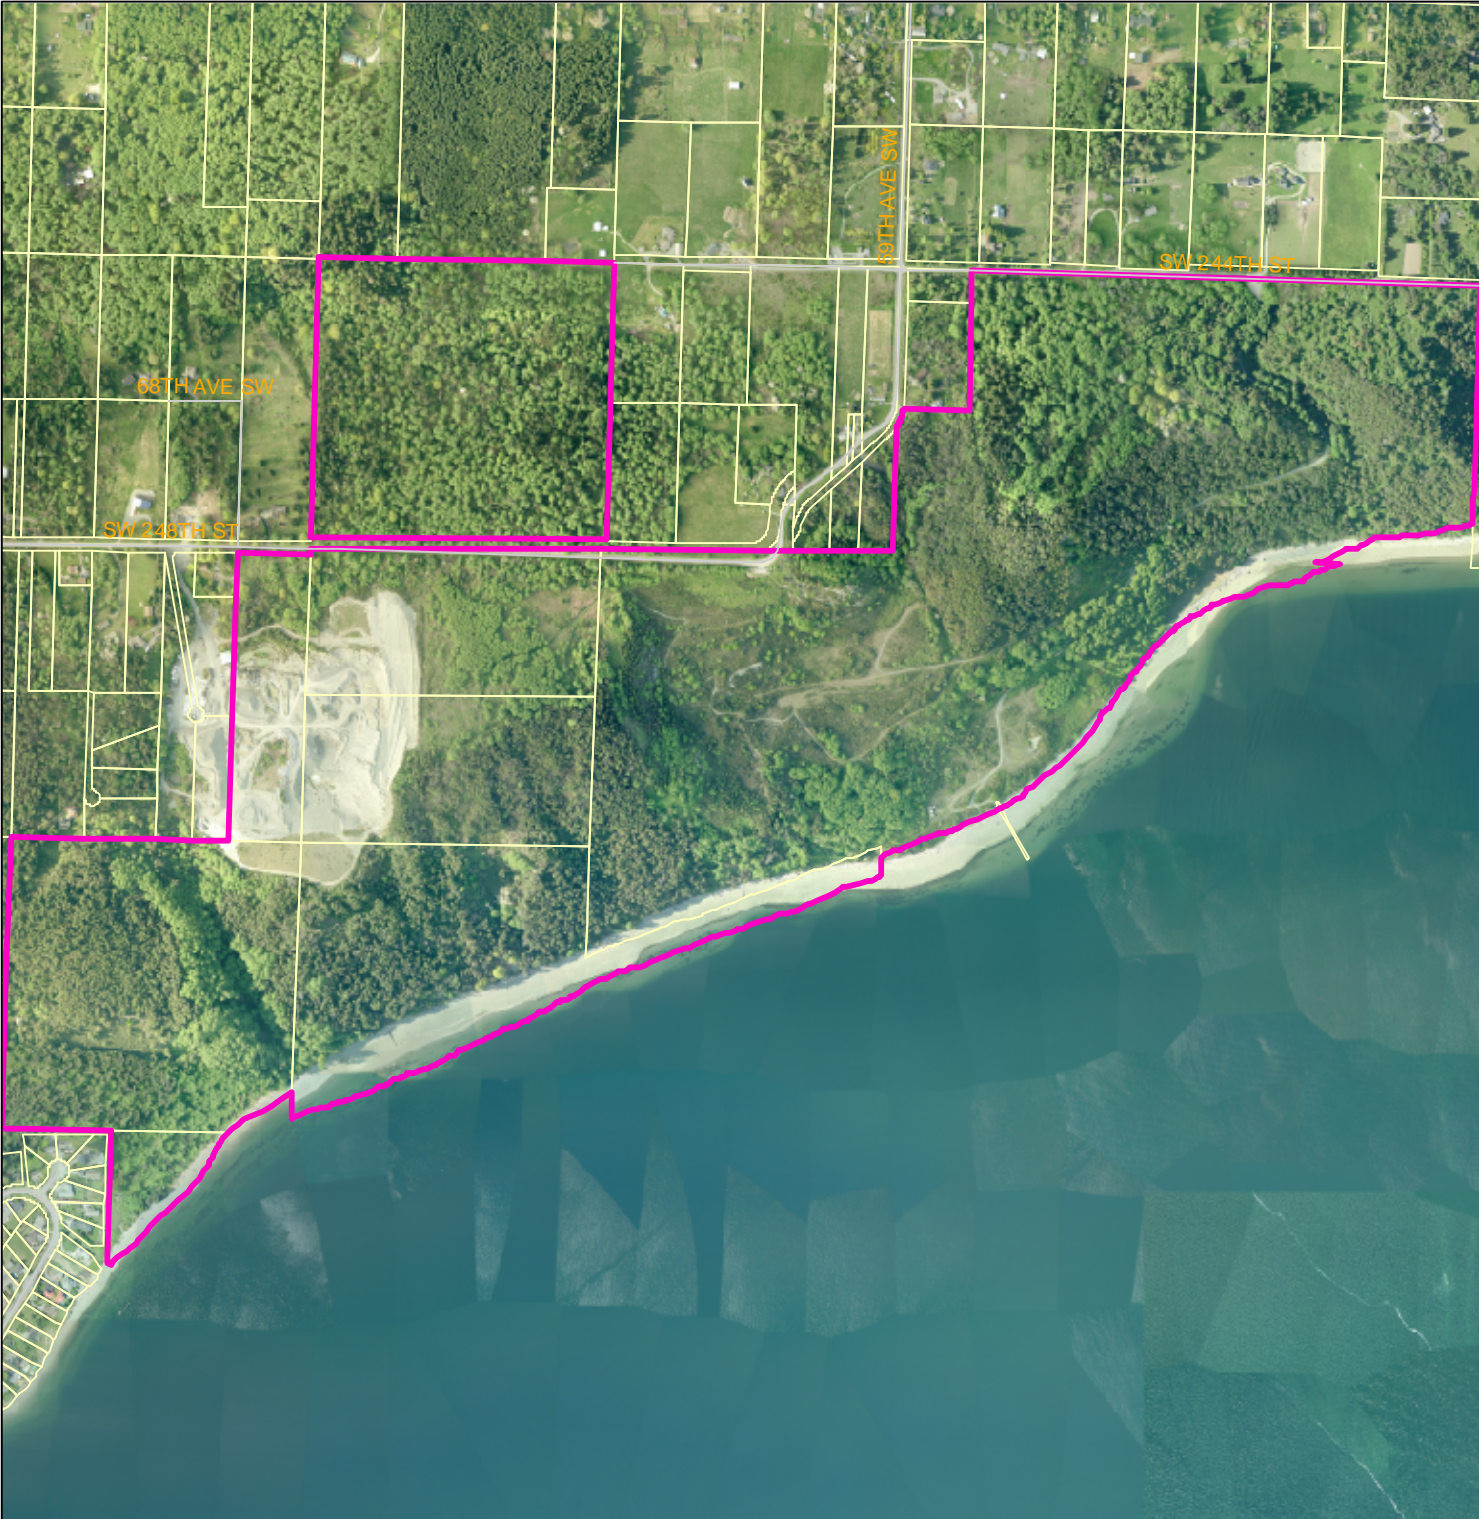

Maury Island Marine Park

- King County Parks
- Parcel

King County
Department of
Natural Resources and Parks
Parks and Recreation Division

11/8/2010