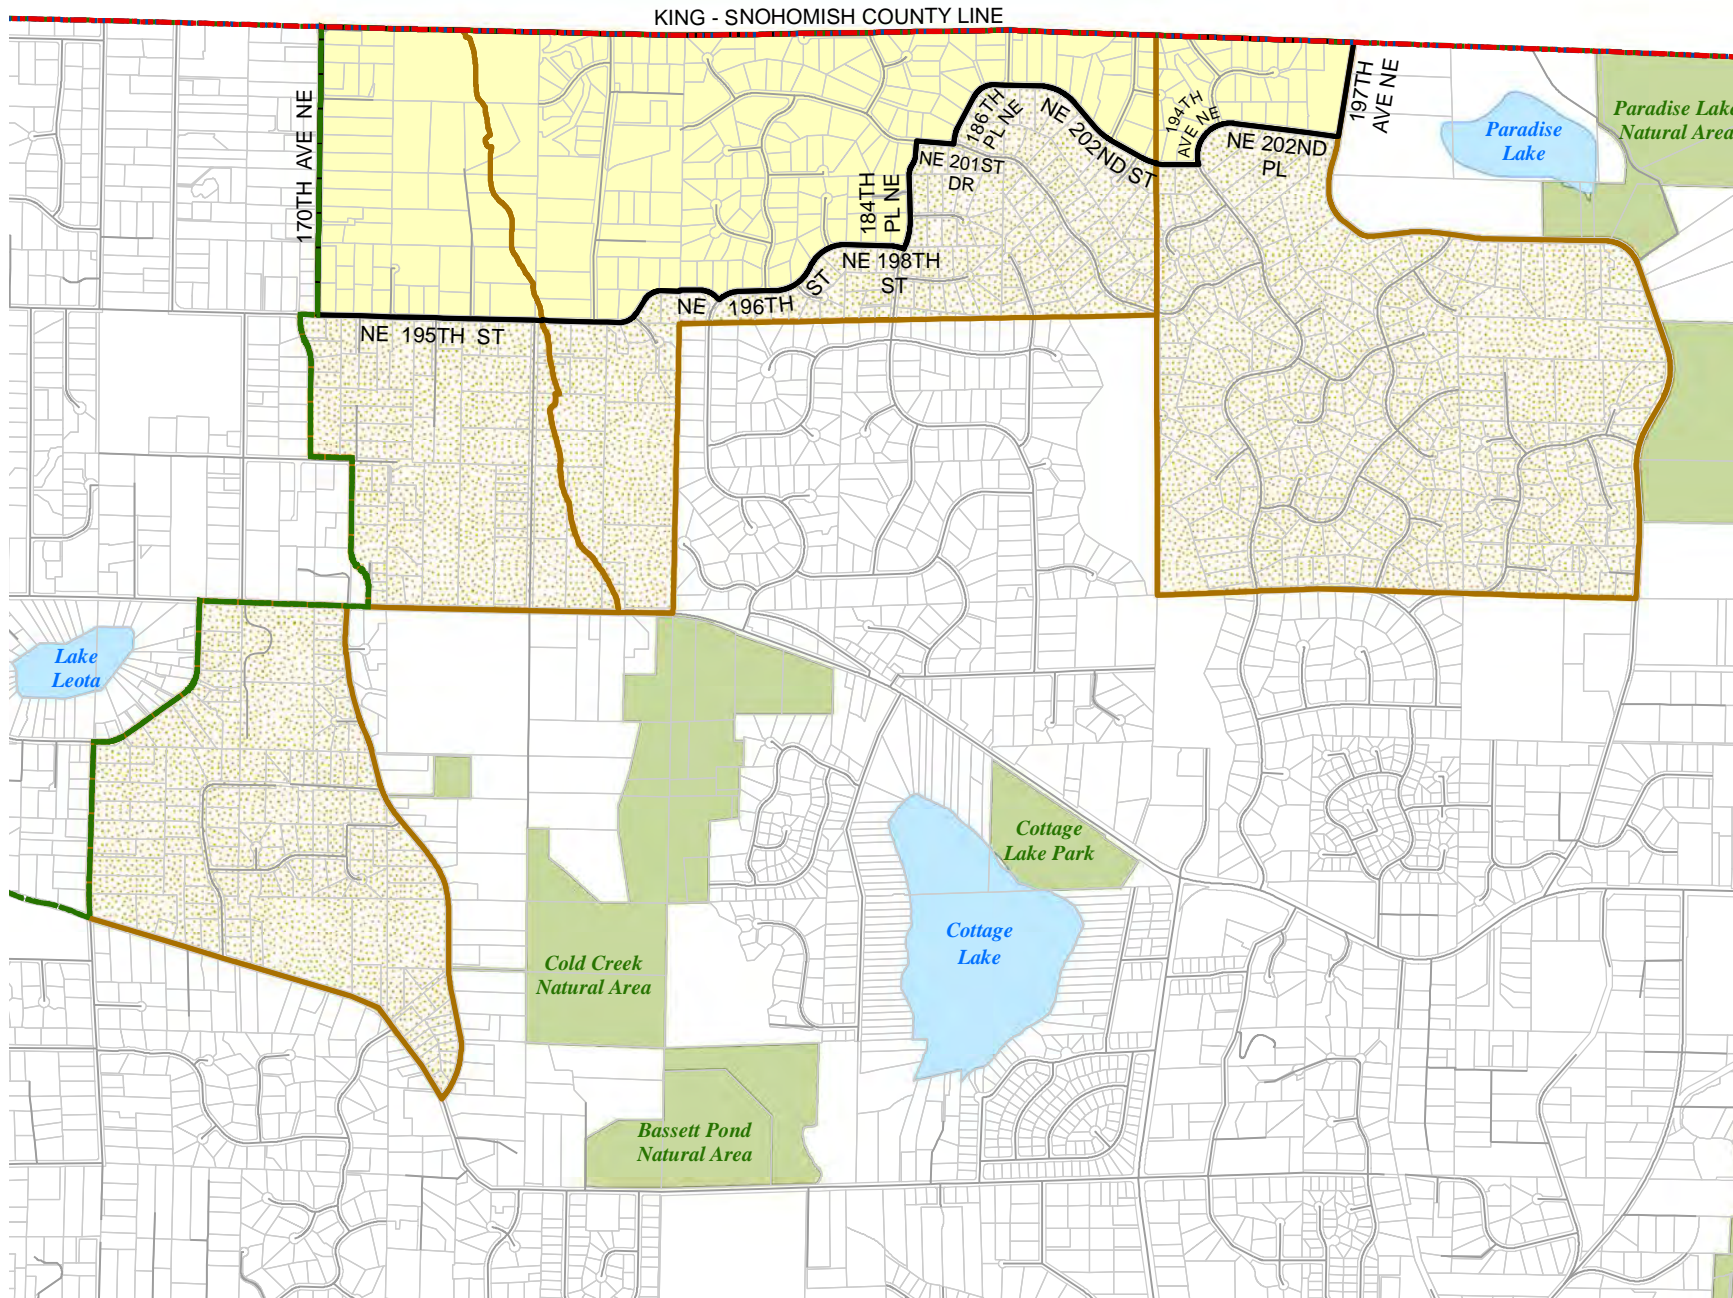

2014 Precinct Alterations

Code	Precinct Name	LG	CG	CC
2594	NAPOLEON	45	1	3
2594	NAPOLEON	45	1	3
2487	LAKE LEOTA	45	1	3
2493	REINTREE	45	1	3

Legend

- Legislative District Boundaries
- Congressional District Boundaries
- Council District Boundaries
- New Precinct
- Old Precinct(s)

Census Tract: Tract 032307	S-T-R: 06-26-06