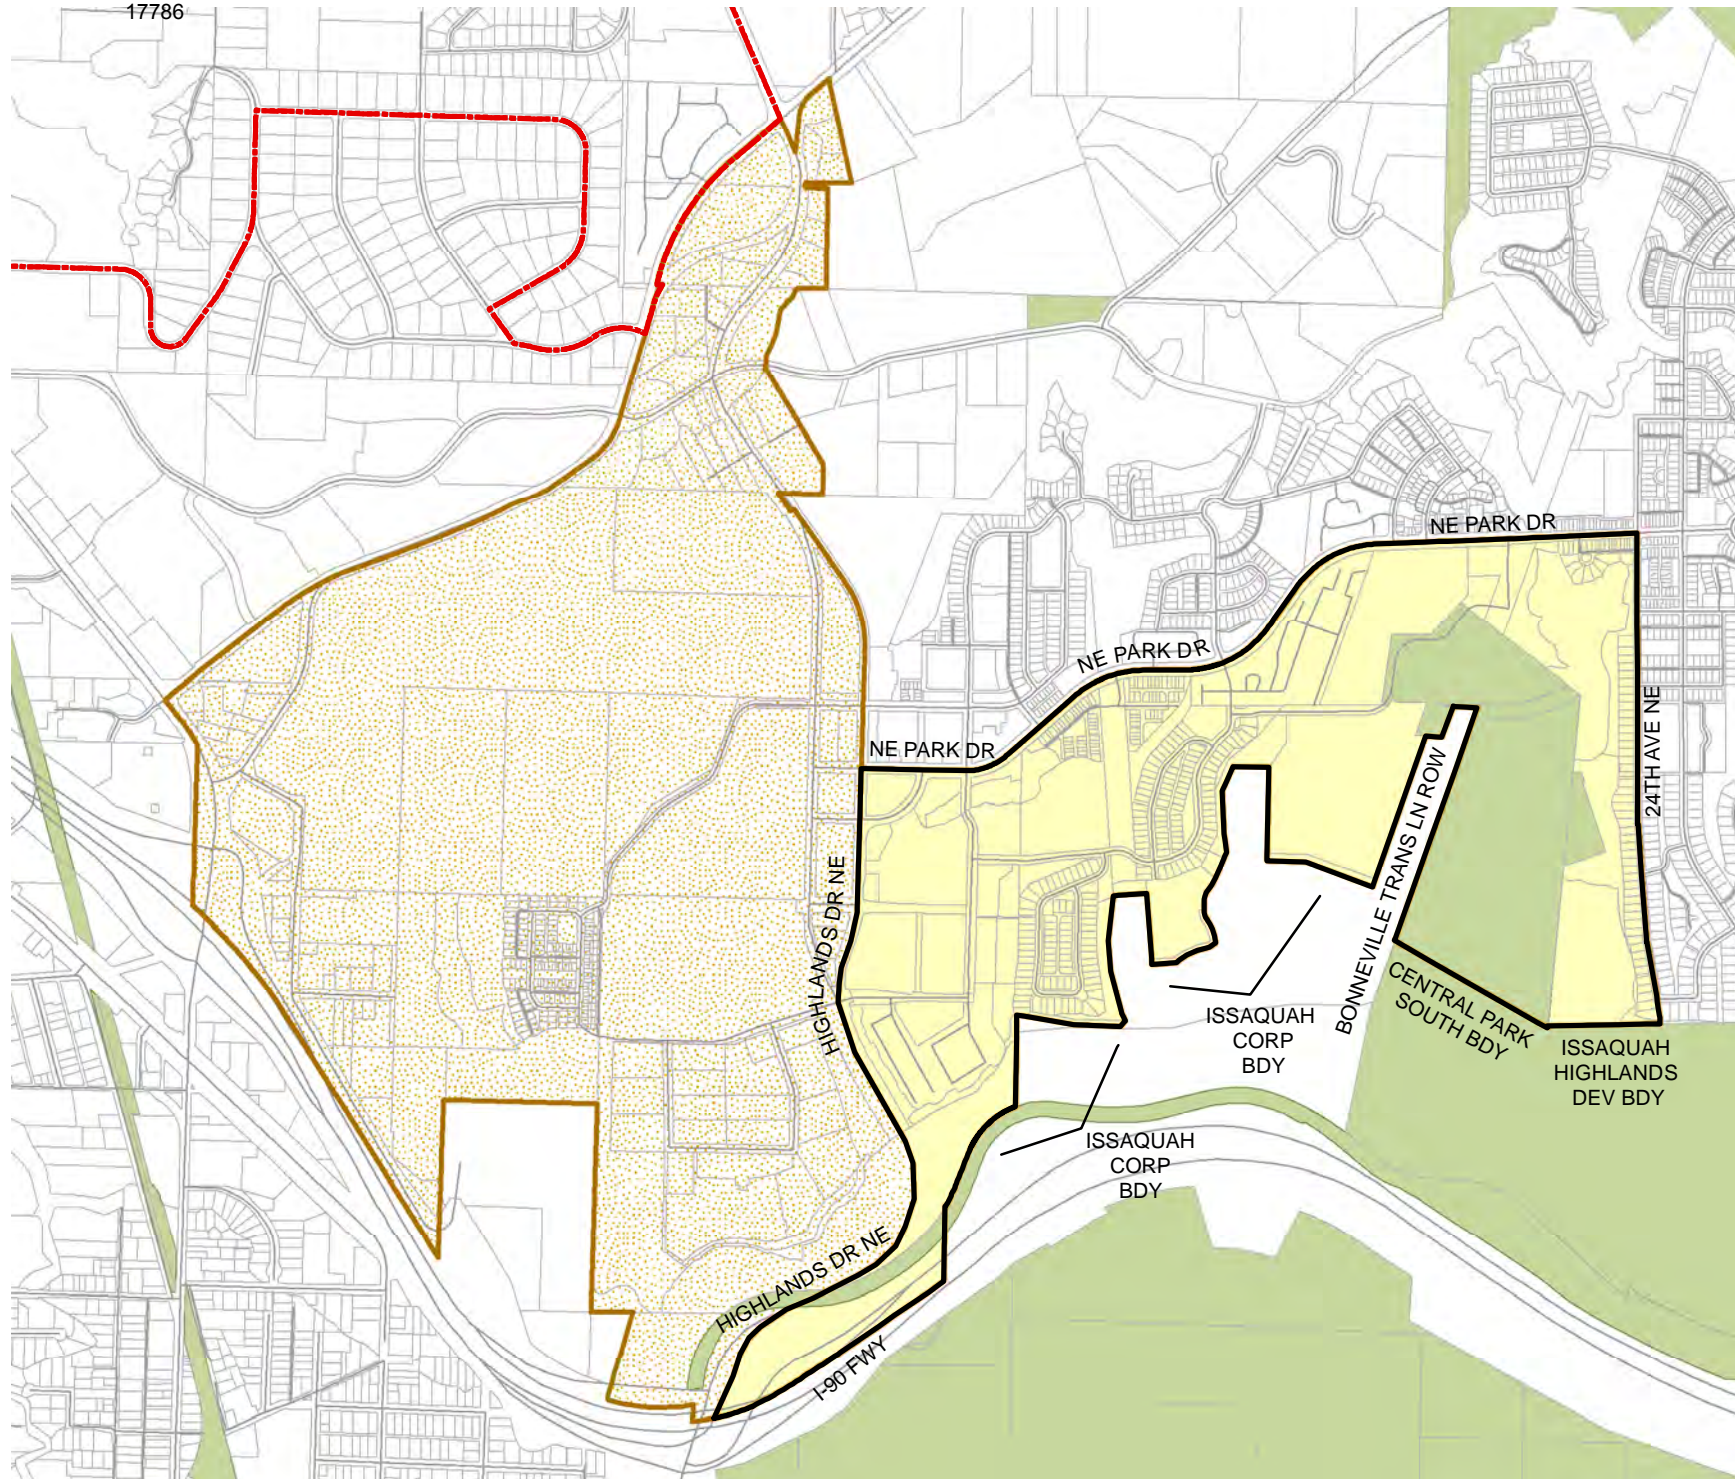

2014 Precinct Alterations

Code	Precinct Name	LG	CG	CC
3572	ISS 05-3572	5	8	3
3572	ISS 05-3572	5	8	3

Legend

- Legislative District Boundaries
- Congressional District Boundaries
- Council District Boundaries
- New Precinct
- Old Precinct(s)

Census Tract: Tract 007200	S-T-R: 26-24-06