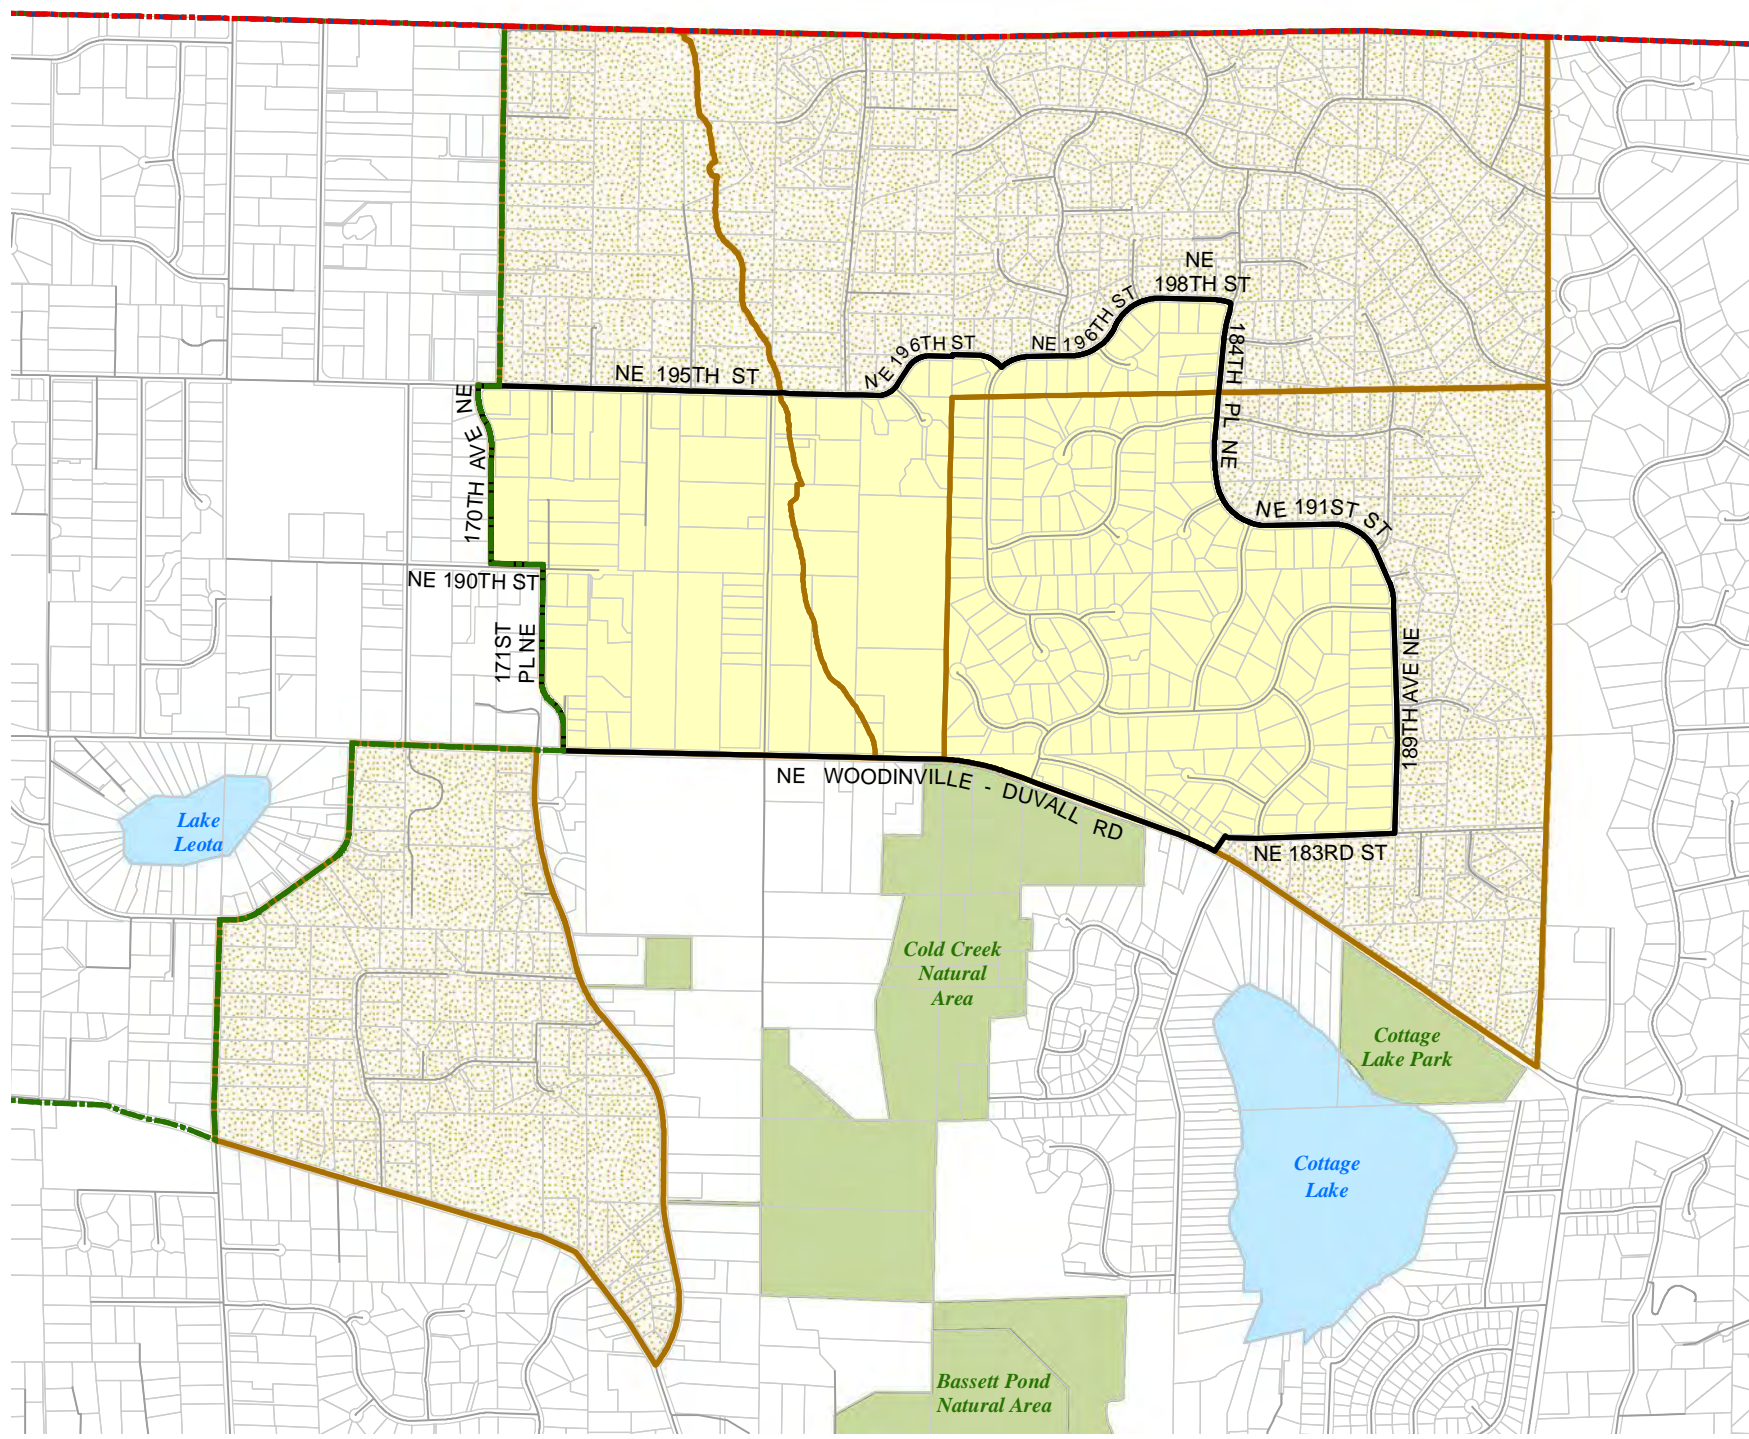

2014 Precinct Alterations

Code	Precinct Name	LG	CG	CC
0834	ELSON	45	1	3
0834	ELSON	45	1	3
2487	LAKE LEOTA	45	1	3
2594	NAPOLEON	45	1	3

Legend

- Legislative District Boundaries
- Congressional District Boundaries
- Council District Boundaries
- New Precinct
- Old Precinct(s)

Census Tract: Tract 032307	S-T-R: 01-26-05