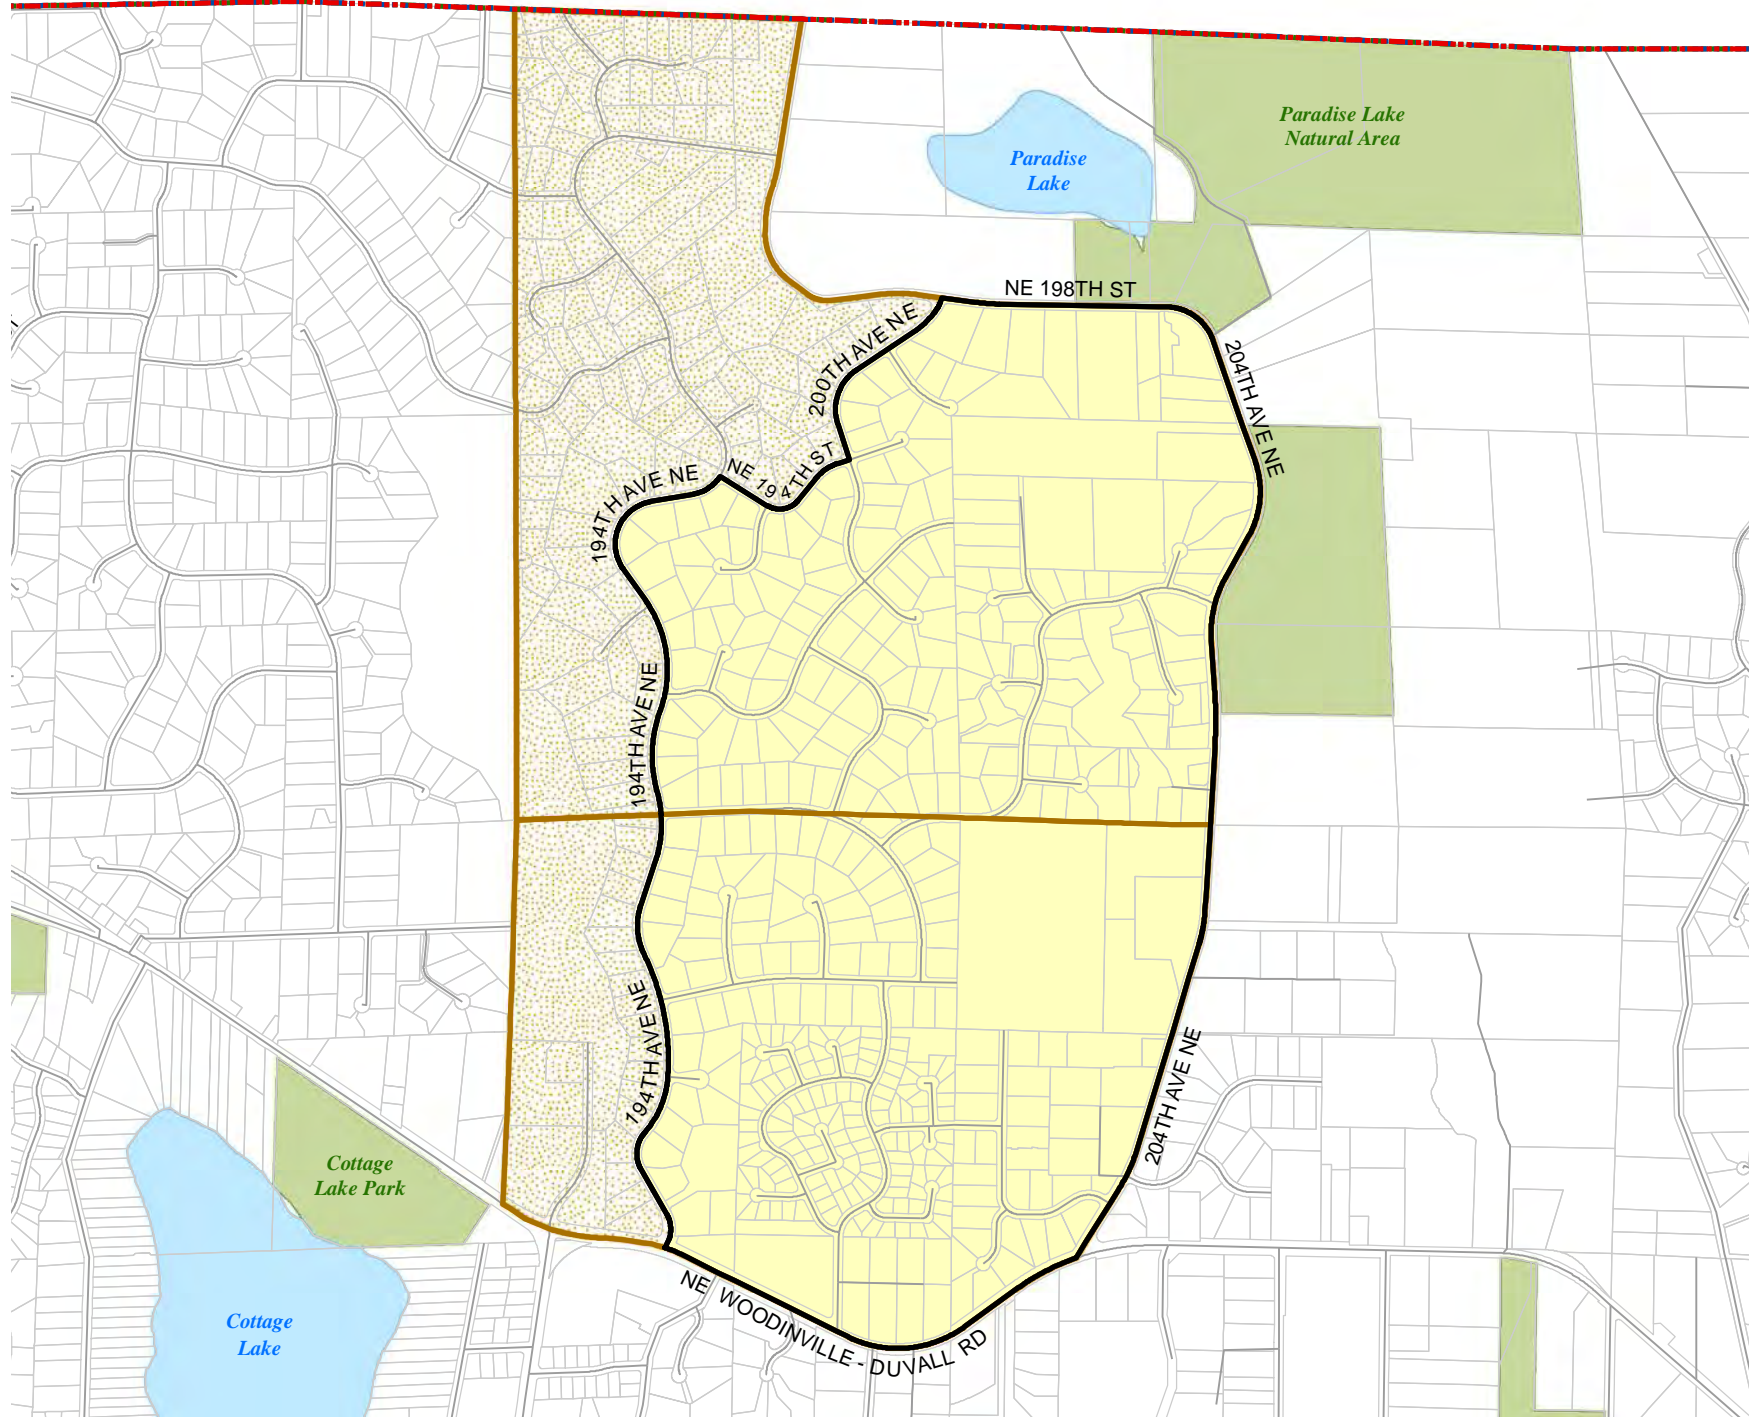

2014 Precinct Alterations

Code	Precinct Name	LG	CG	CC
2783	BROOKTRAILS	45	1	3
2783	BROOKTRAILS	45	1	3
0338	COTTAGE LAKE	45	1	3

Legend

-  Legislative District Boundaries
-  Congressional District Boundaries
-  Council District Boundaries
-  New Precinct
-  Old Precinct(s)

Census Tract: Tract 032307	S-T-R: 18-26-06
--------------------------------------	---------------------------

2014 Precinct Alterations

Code	Precinct Name	LG	CG	CC
2725	CORWIN	45	1	3
2725	CORWIN	45	1	3
2493	REINTREE	45	1	3

Legend

- Legislative District Boundaries
- Congressional District Boundaries
- Council District Boundaries
- New Precinct
- Old Precinct(s)

Census Tract: Tract 032307	S-T-R: 08-26-06
--------------------------------------	---------------------------