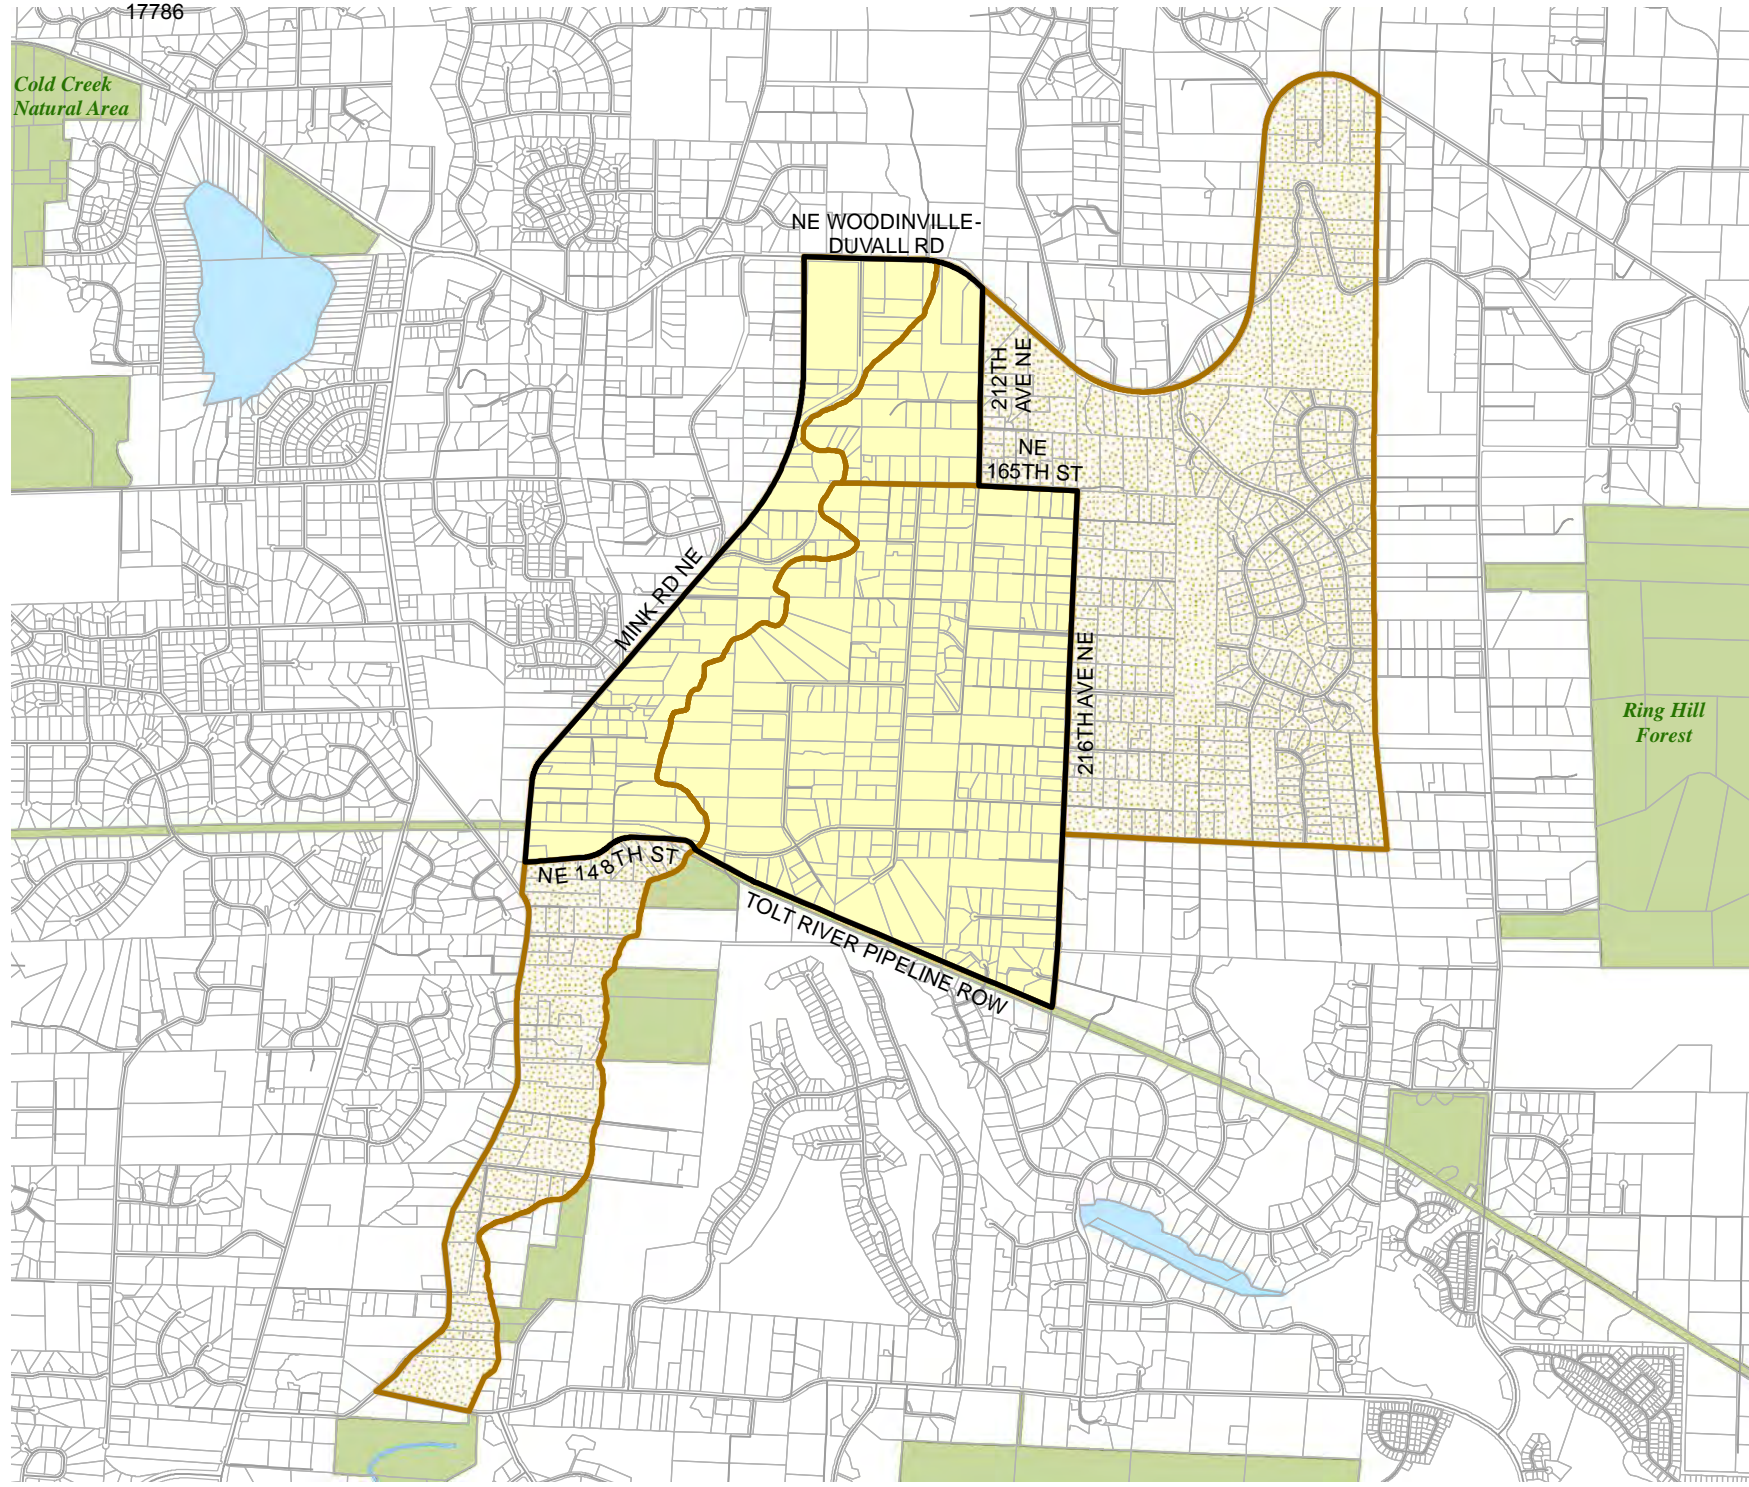

2014 Precinct Alterations

Code	Precinct Name	LG	CG	CC
1022	RING HILL	45	1	3
1022	RING HILL	45	1	3
3210	SALISH	45	1	3
3212	MEANDER	45	1	3

Legend

- Legislative District Boundaries
- Congressional District Boundaries
- Council District Boundaries
- New Precinct
- Old Precinct(s)

Census Tract: Tract 032311	S-T-R: 17-26-06