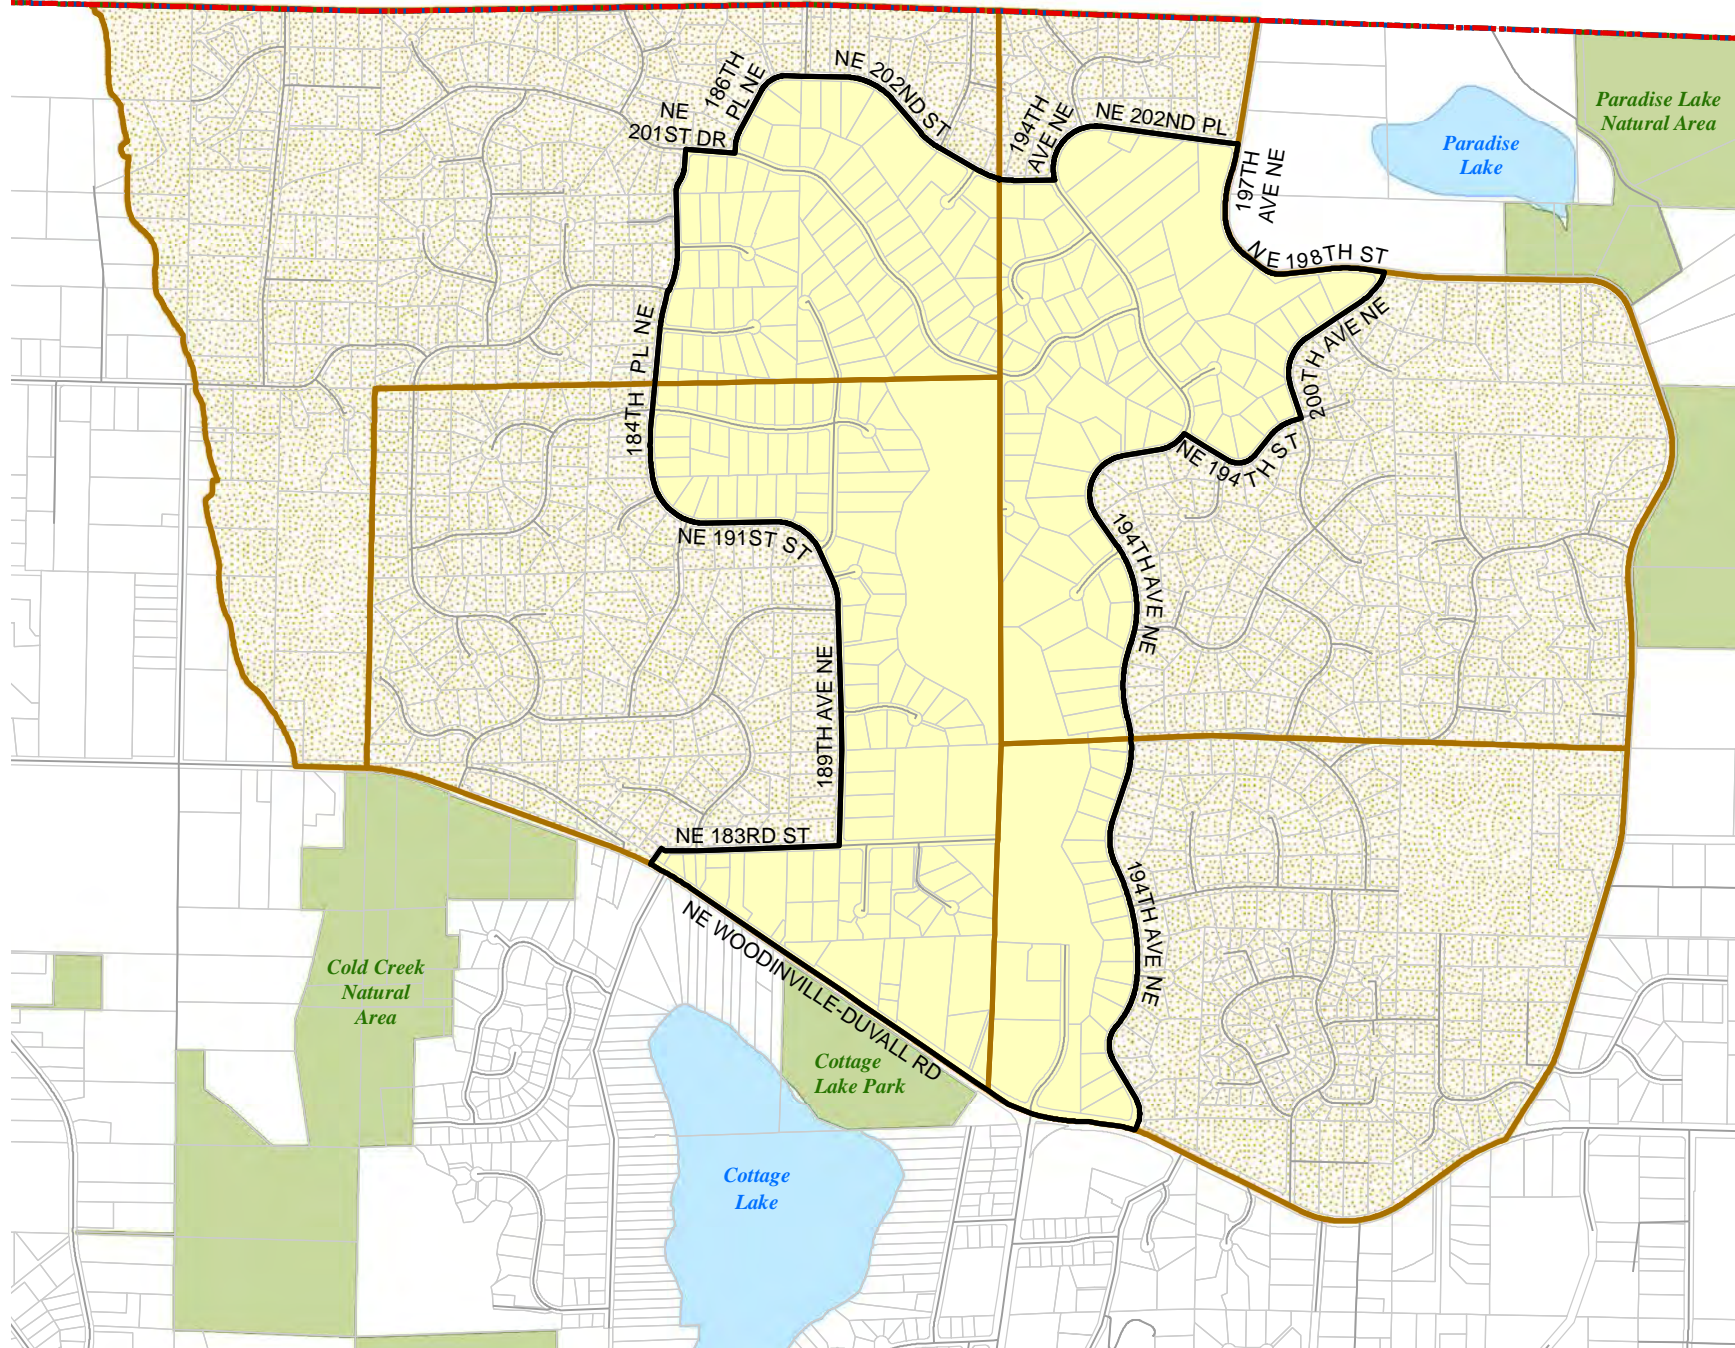

2014 Precinct Alterations

Code	Precinct Name	LG	CG	CC
2493	REINTREE	45	1	3
2493	REINTREE	45	1	3
0834	ELSON	45	1	3
2594	NAPOLEON	45	1	3
2725	CORWIN	45	1	3

Legend

- Legislative District Boundaries
- Congressional District Boundaries
- Council District Boundaries
- New Precinct
- Old Precinct(s)

Census Tract: Tract 032307	S-T-R: 06-26-06