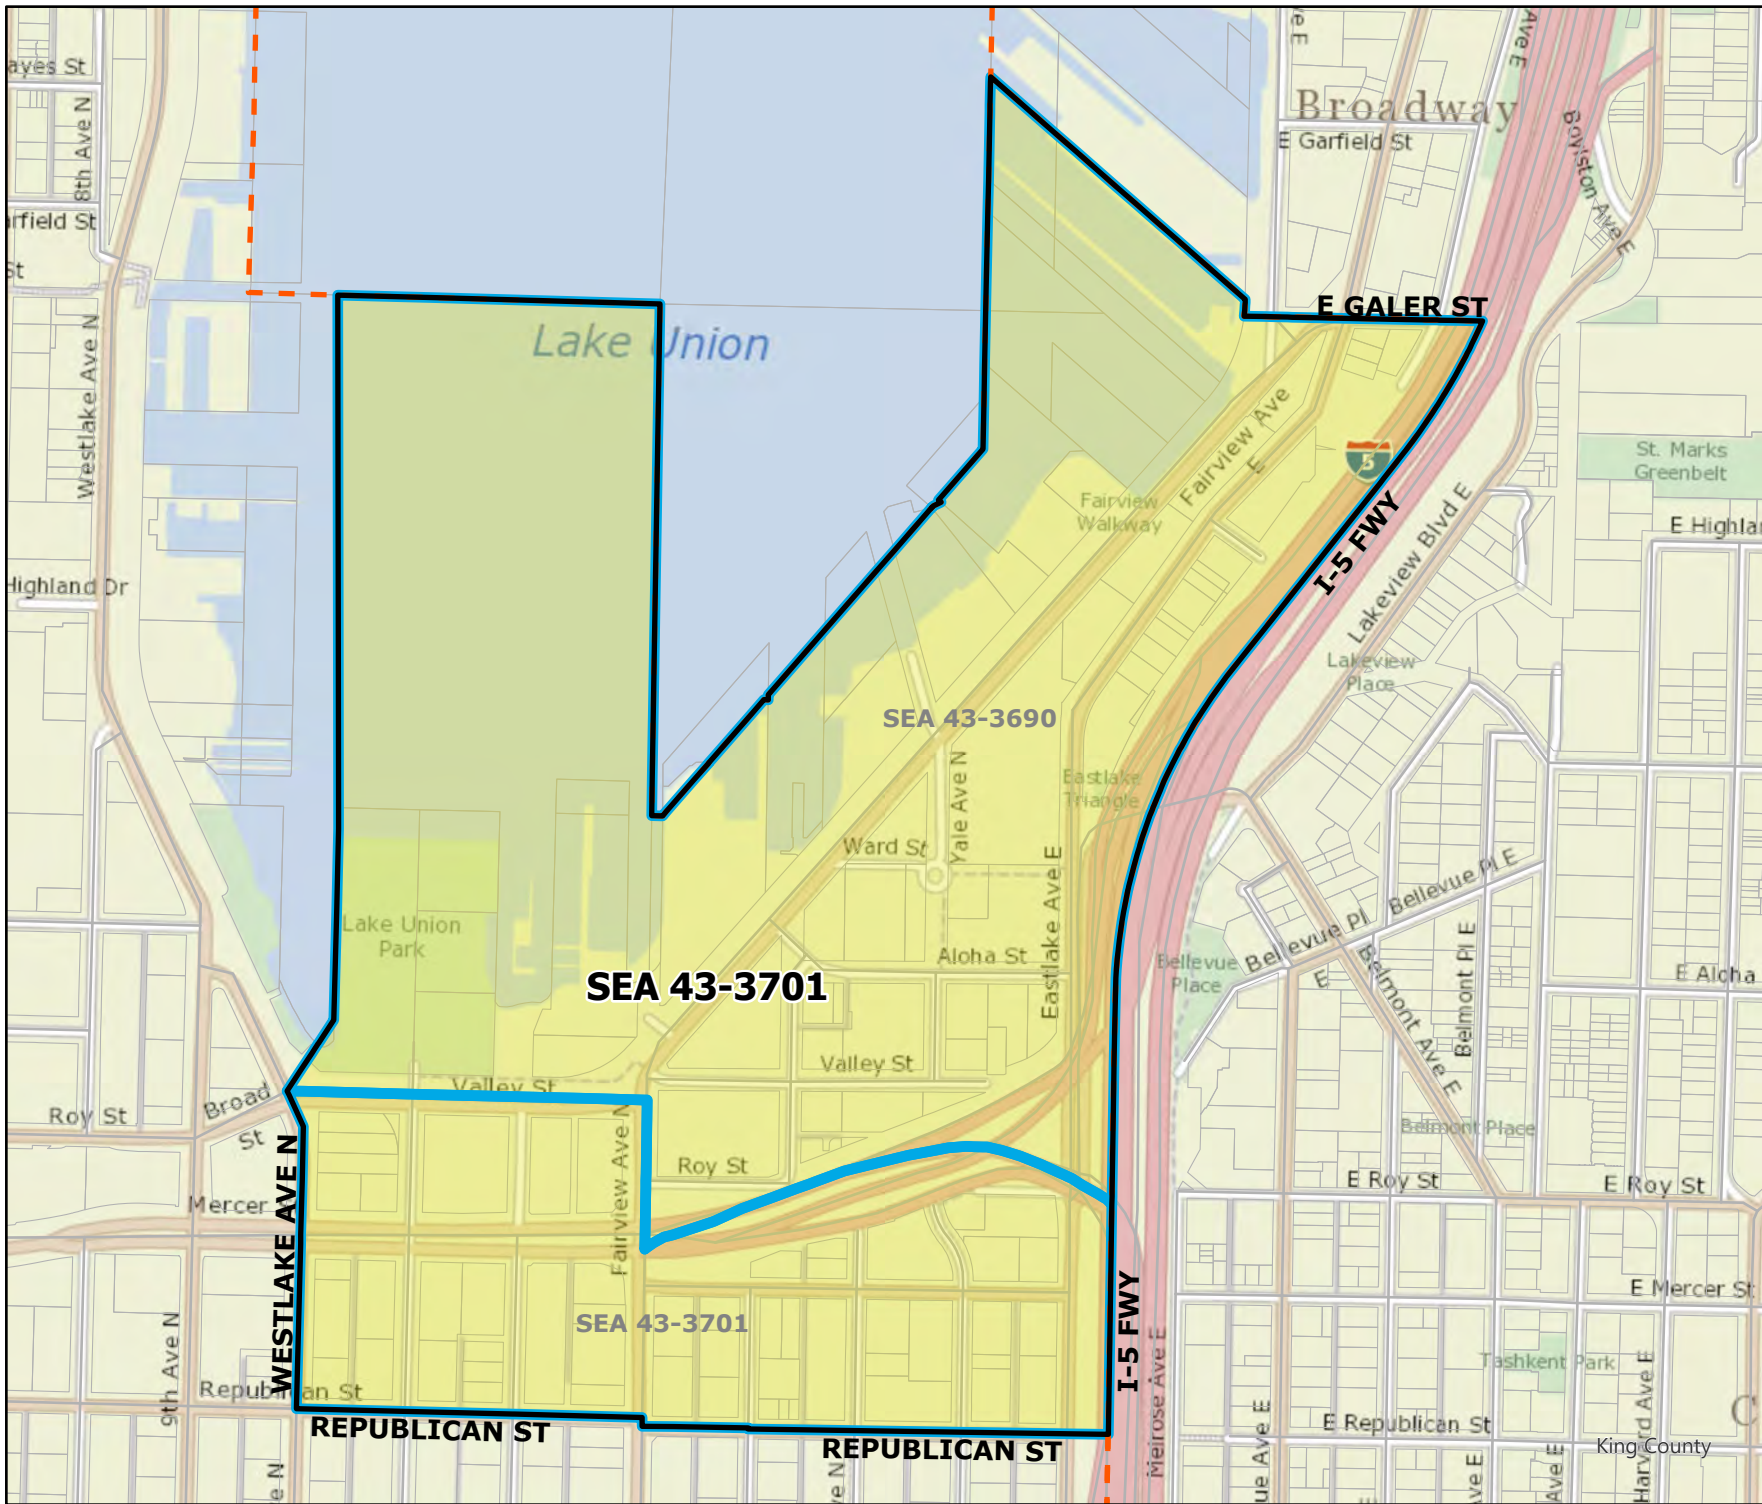

2023 Precinct Alterations