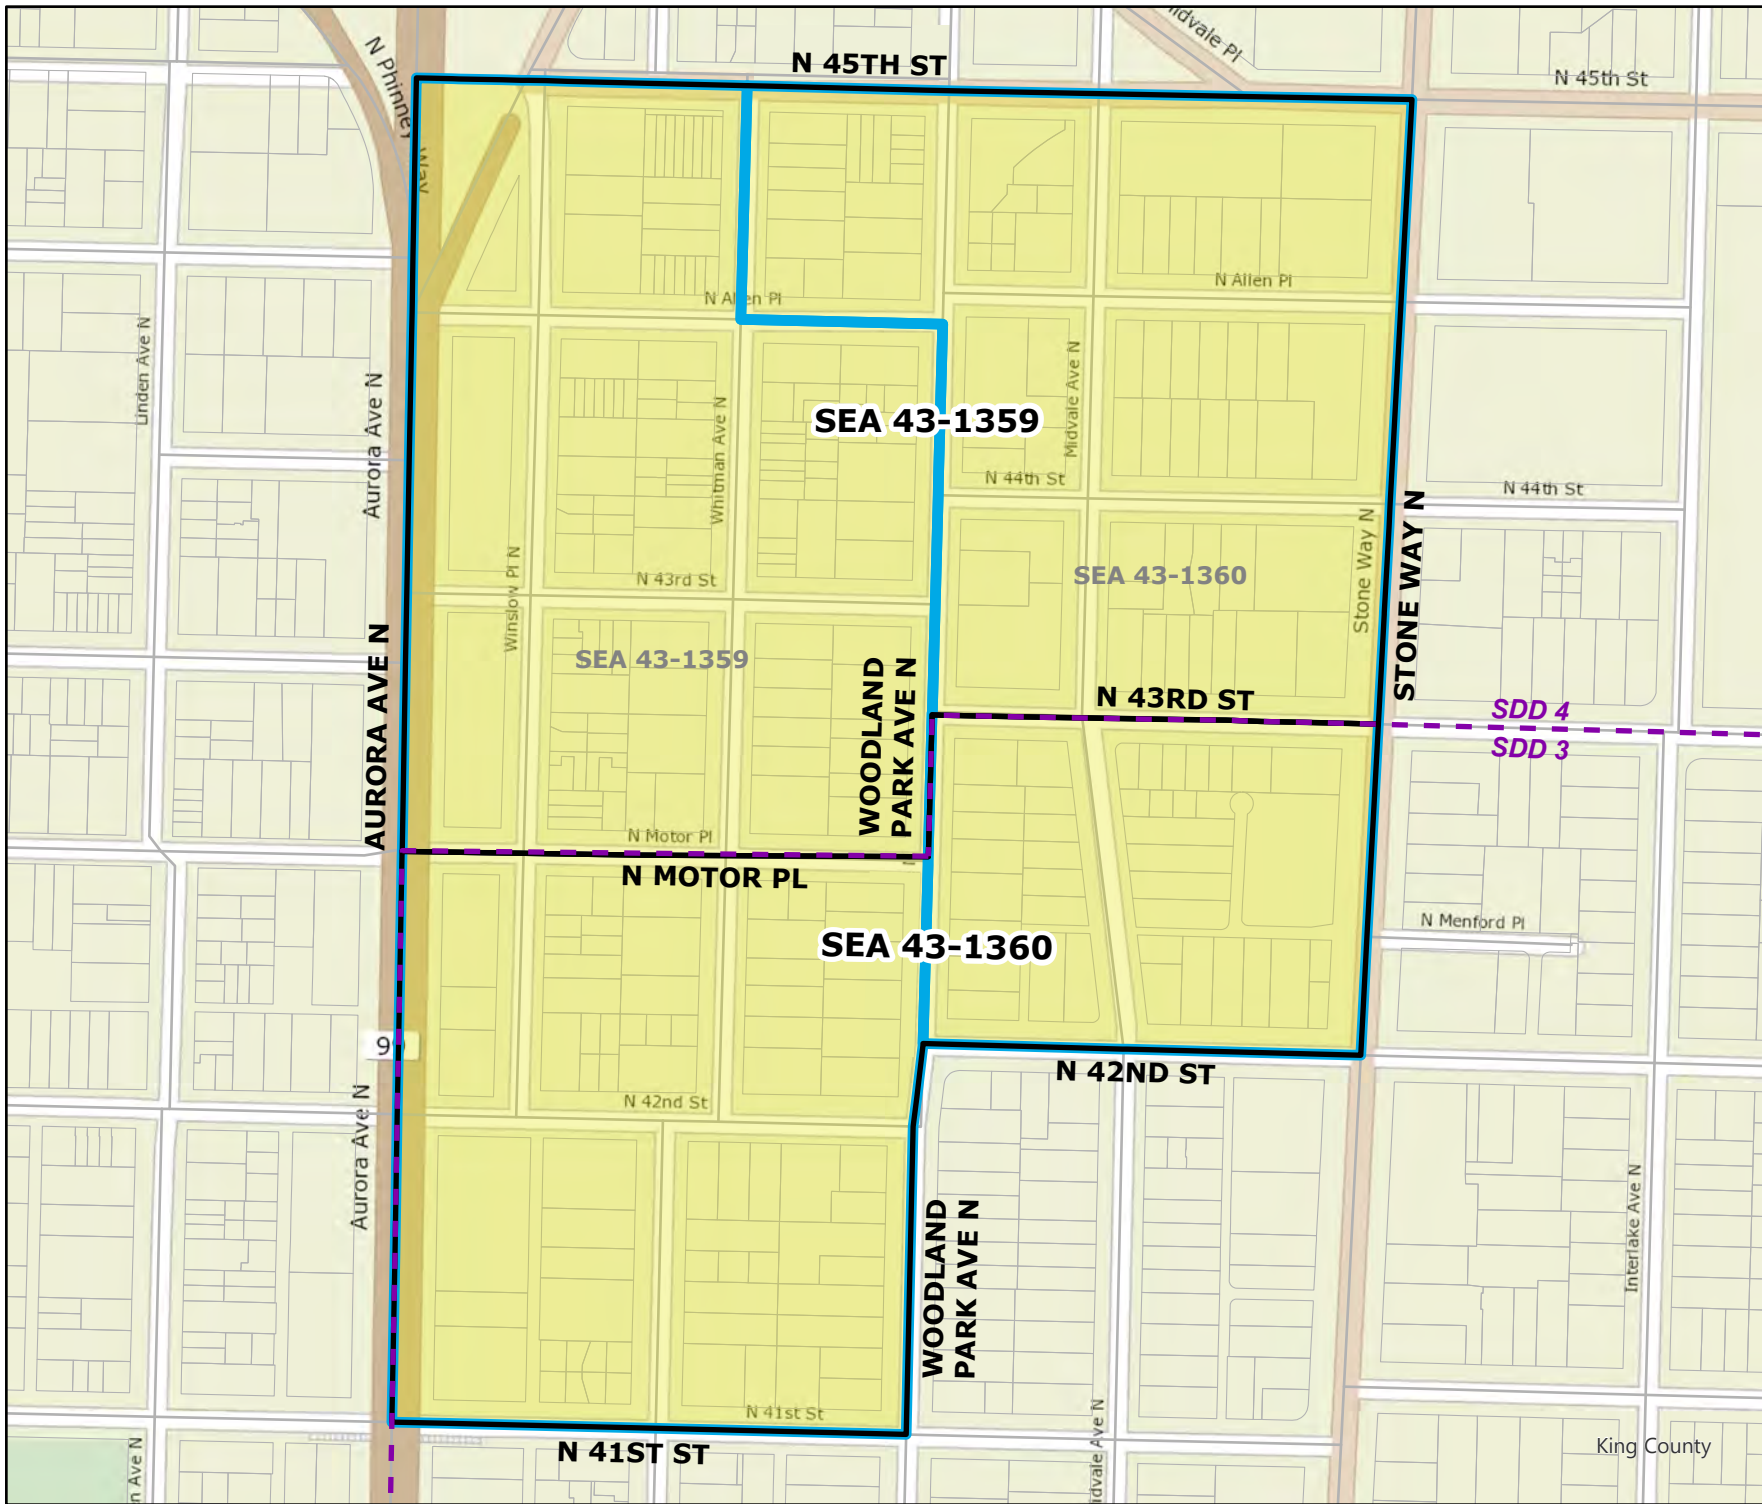

2023 Precinct Alterations

Code	Precinct Name	LG	CG	CC	SDD
1359	SEA 43-1359	43	7	4	4
1360	SEA 43-1360	43	7	4	3

Original Precinct(s)					
1359	SEA 43-1359	43	7	4	2
1360	SEA 43-1360	43	7	4	2

*: Denotes precinct(s) that have been abolished.
Precinct map produced by King County GIS Elections in accordance with KCC 1.12.101 & RCW 29A.16.040

Legend

- Original Precinct(s)
- New Precinct(s)
- Altered Precinct(s)
- Seattle School Director Districts