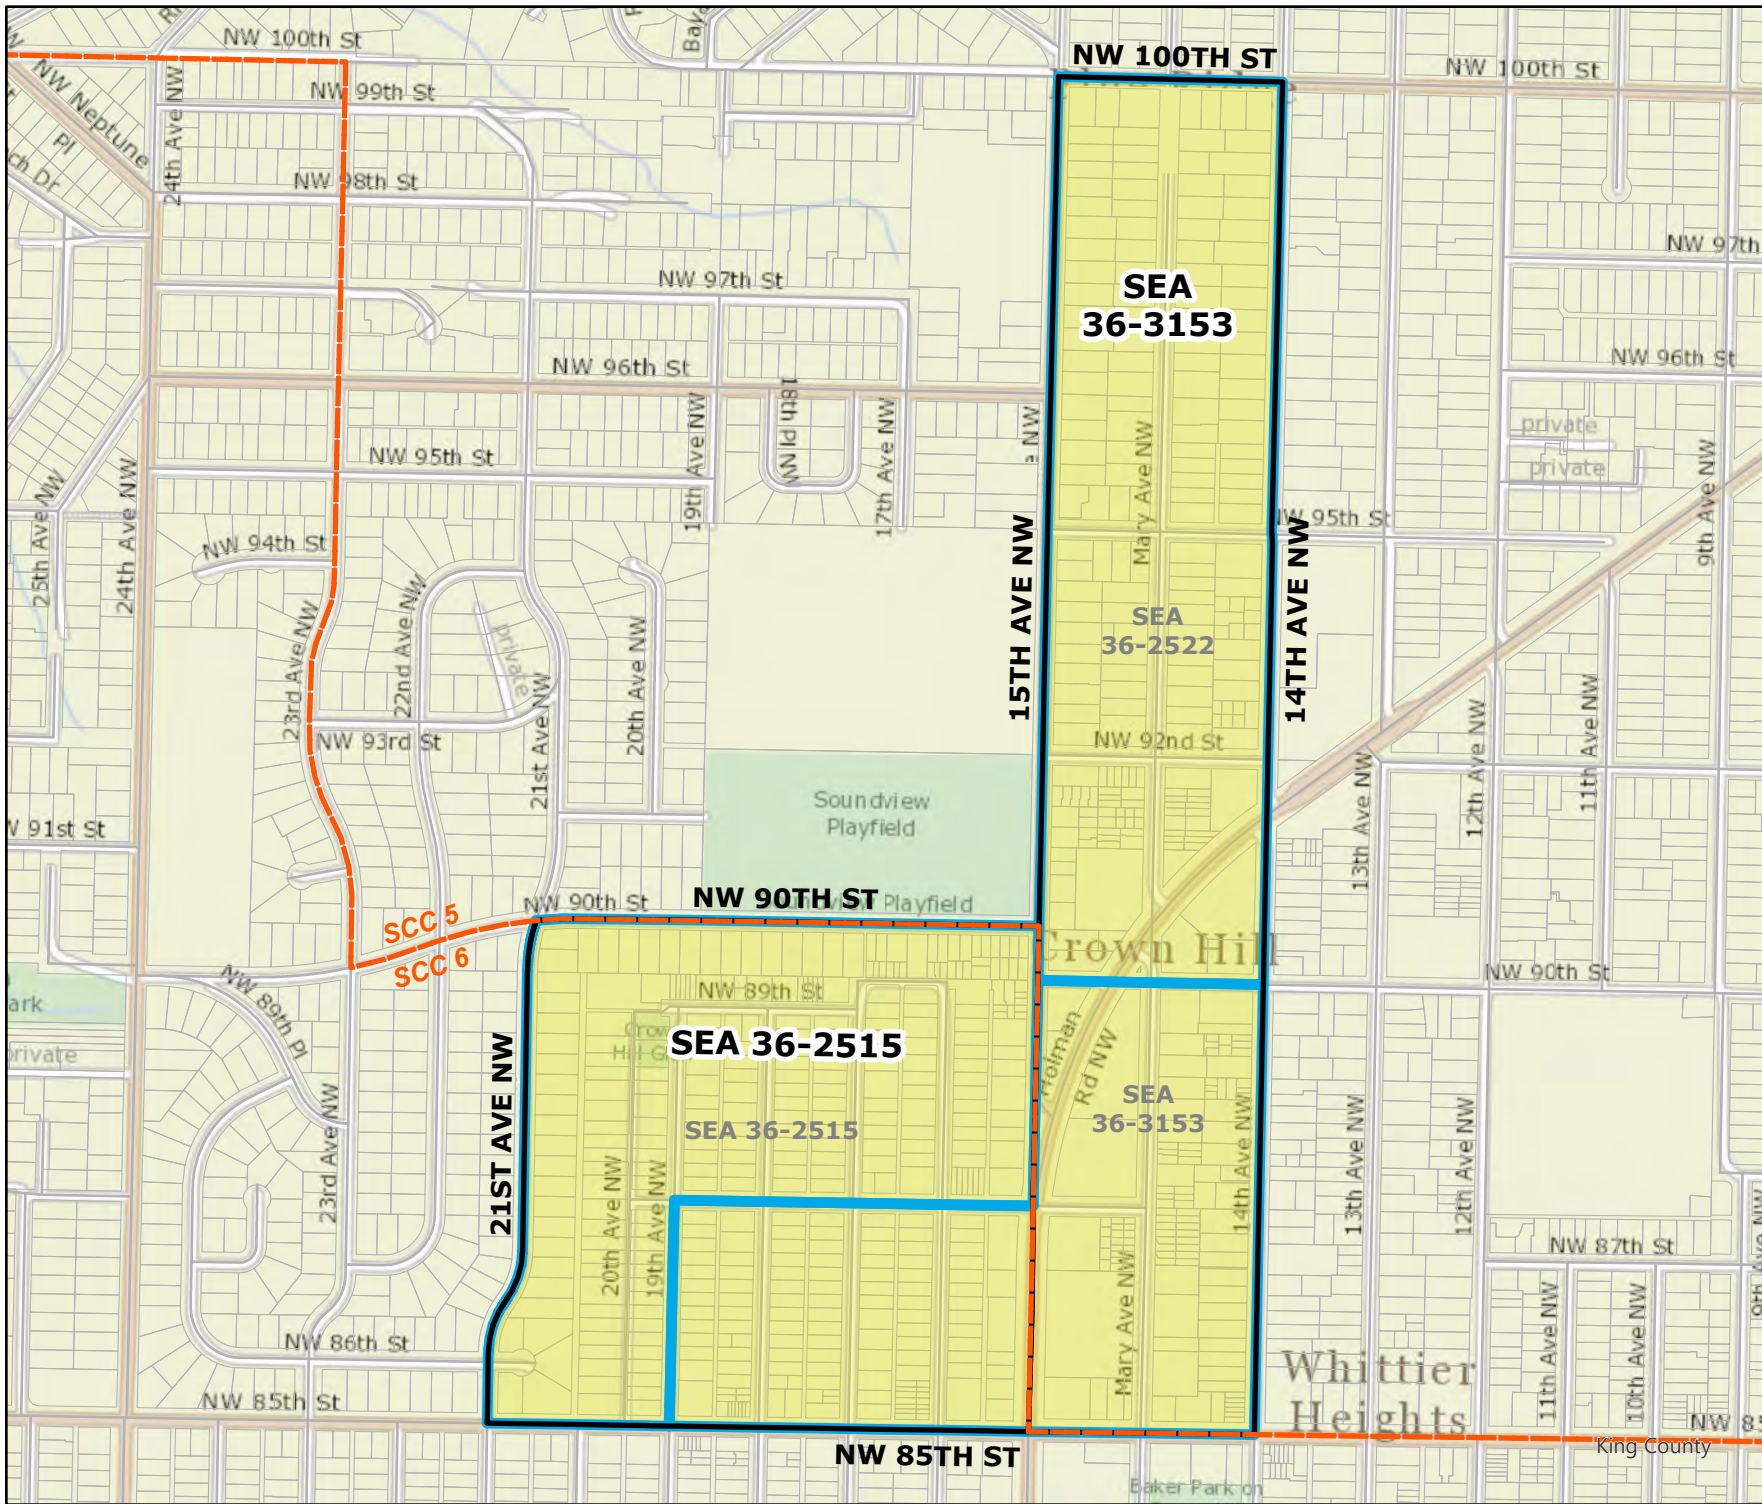

2023 Precinct Alterations

Code	Precinct Name	LG	CG	CC	SCC
2515	SEA 36-2515	36	7	4	6
3153	SEA 36-3153	36	7	4	5

Original Precinct(s)

2515	SEA 36-2515	36	7	4	6
2522	SEA 36-2522*	36	7	4	6
3153	SEA 36-3153	36	7	4	6

*: Denotes precinct(s) that have been abolished.
Precinct map produced by King County GIS Elections in accordance with KCC 1.12.101 & RCW 29A.16.040

Legend

- Original Precinct(s)
- New Precinct(s)
- Altered Precinct(s)
- Seattle City Council Districts