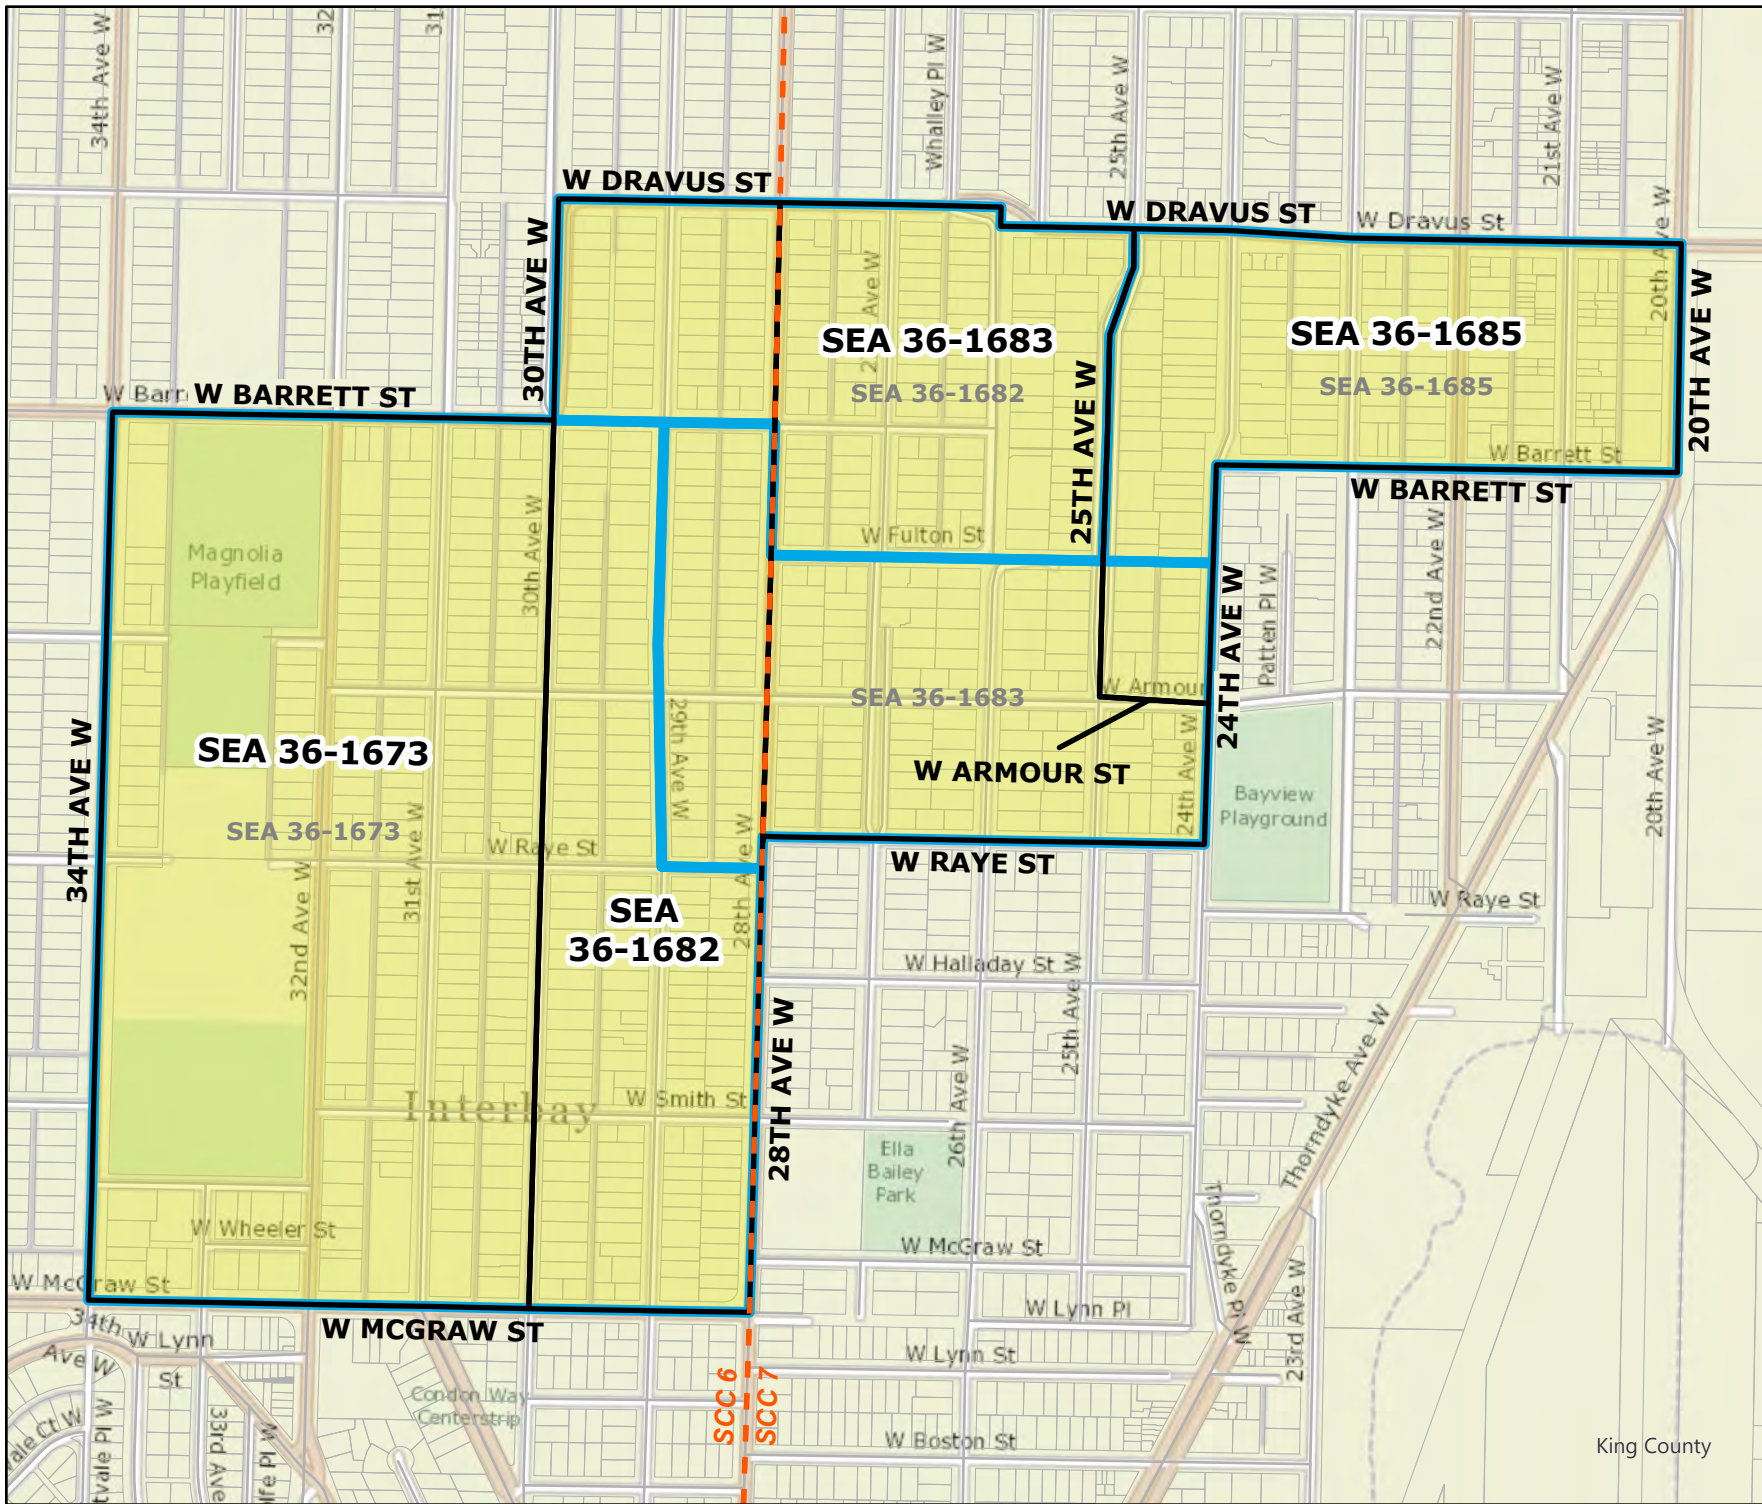

2023 Precinct Alterations

Code	Precinct Name	LG	CG	CC	SCC
1665	SEA 36-1665	36	7	4	6
1666	SEA 36-1666	36	7	4	7
1670	SEA 36-1670	36	7	4	7

Original Precinct(s)					
1665	SEA 36-1665	36	7	4	7
1666	SEA 36-1666	36	7	4	7
1670	SEA 36-1670	36	7	4	7

*: Denotes precinct(s) that have been abolished.
 Precinct map produced by King County GIS Elections in accordance with KCC 1.12.101 & RCW 29A.16.040

Legend

- Original Precinct(s)
- New Precinct(s)
- Altered Precinct(s)
- Seattle City Council Districts

2023 Precinct Alterations

Code	Precinct Name	LG	CG	CC	SCC
1673	SEA 36-1673	36	7	4	6
1682	SEA 36-1682	36	7	4	6
1683	SEA 36-1683	36	7	4	7
1685	SEA 36-1685	36	7	4	7

Original Precinct(s)					
1673	SEA 36-1673	36	7	4	7
1682	SEA 36-1682	36	7	4	7
1683	SEA 36-1683	36	7	4	7
1685	SEA 36-1685	36	7	4	7