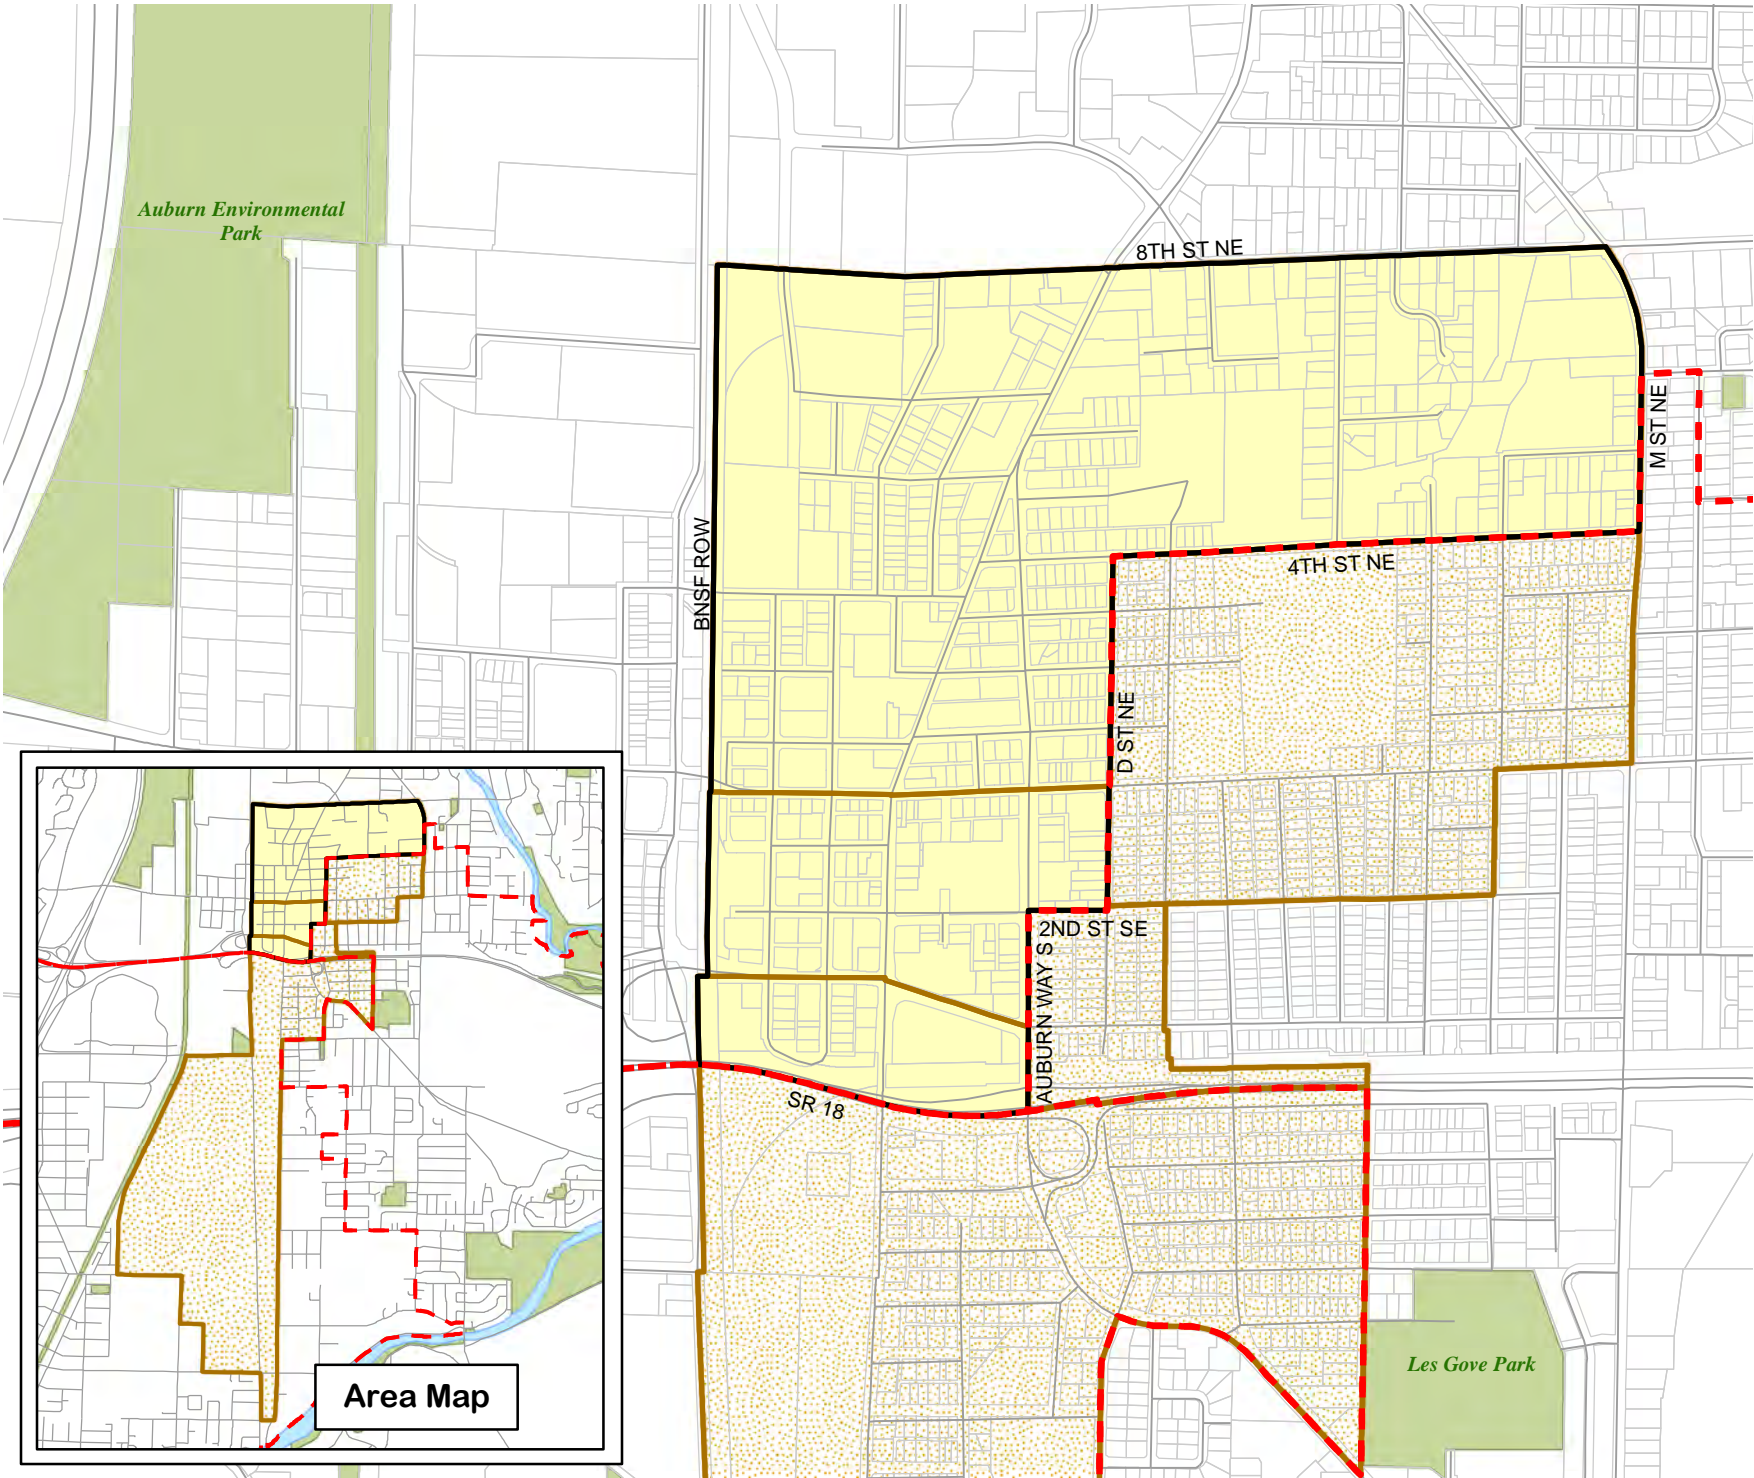

2012 Redistricting

Code	Precinct Name	LG	CG	CC
0041	AUB 47-0041	47	8	7
0041	AUB 47-0041	47	9	7
0067	AUB 31-0067	31	9	7
0078	AUB 47-0078	47	9	7