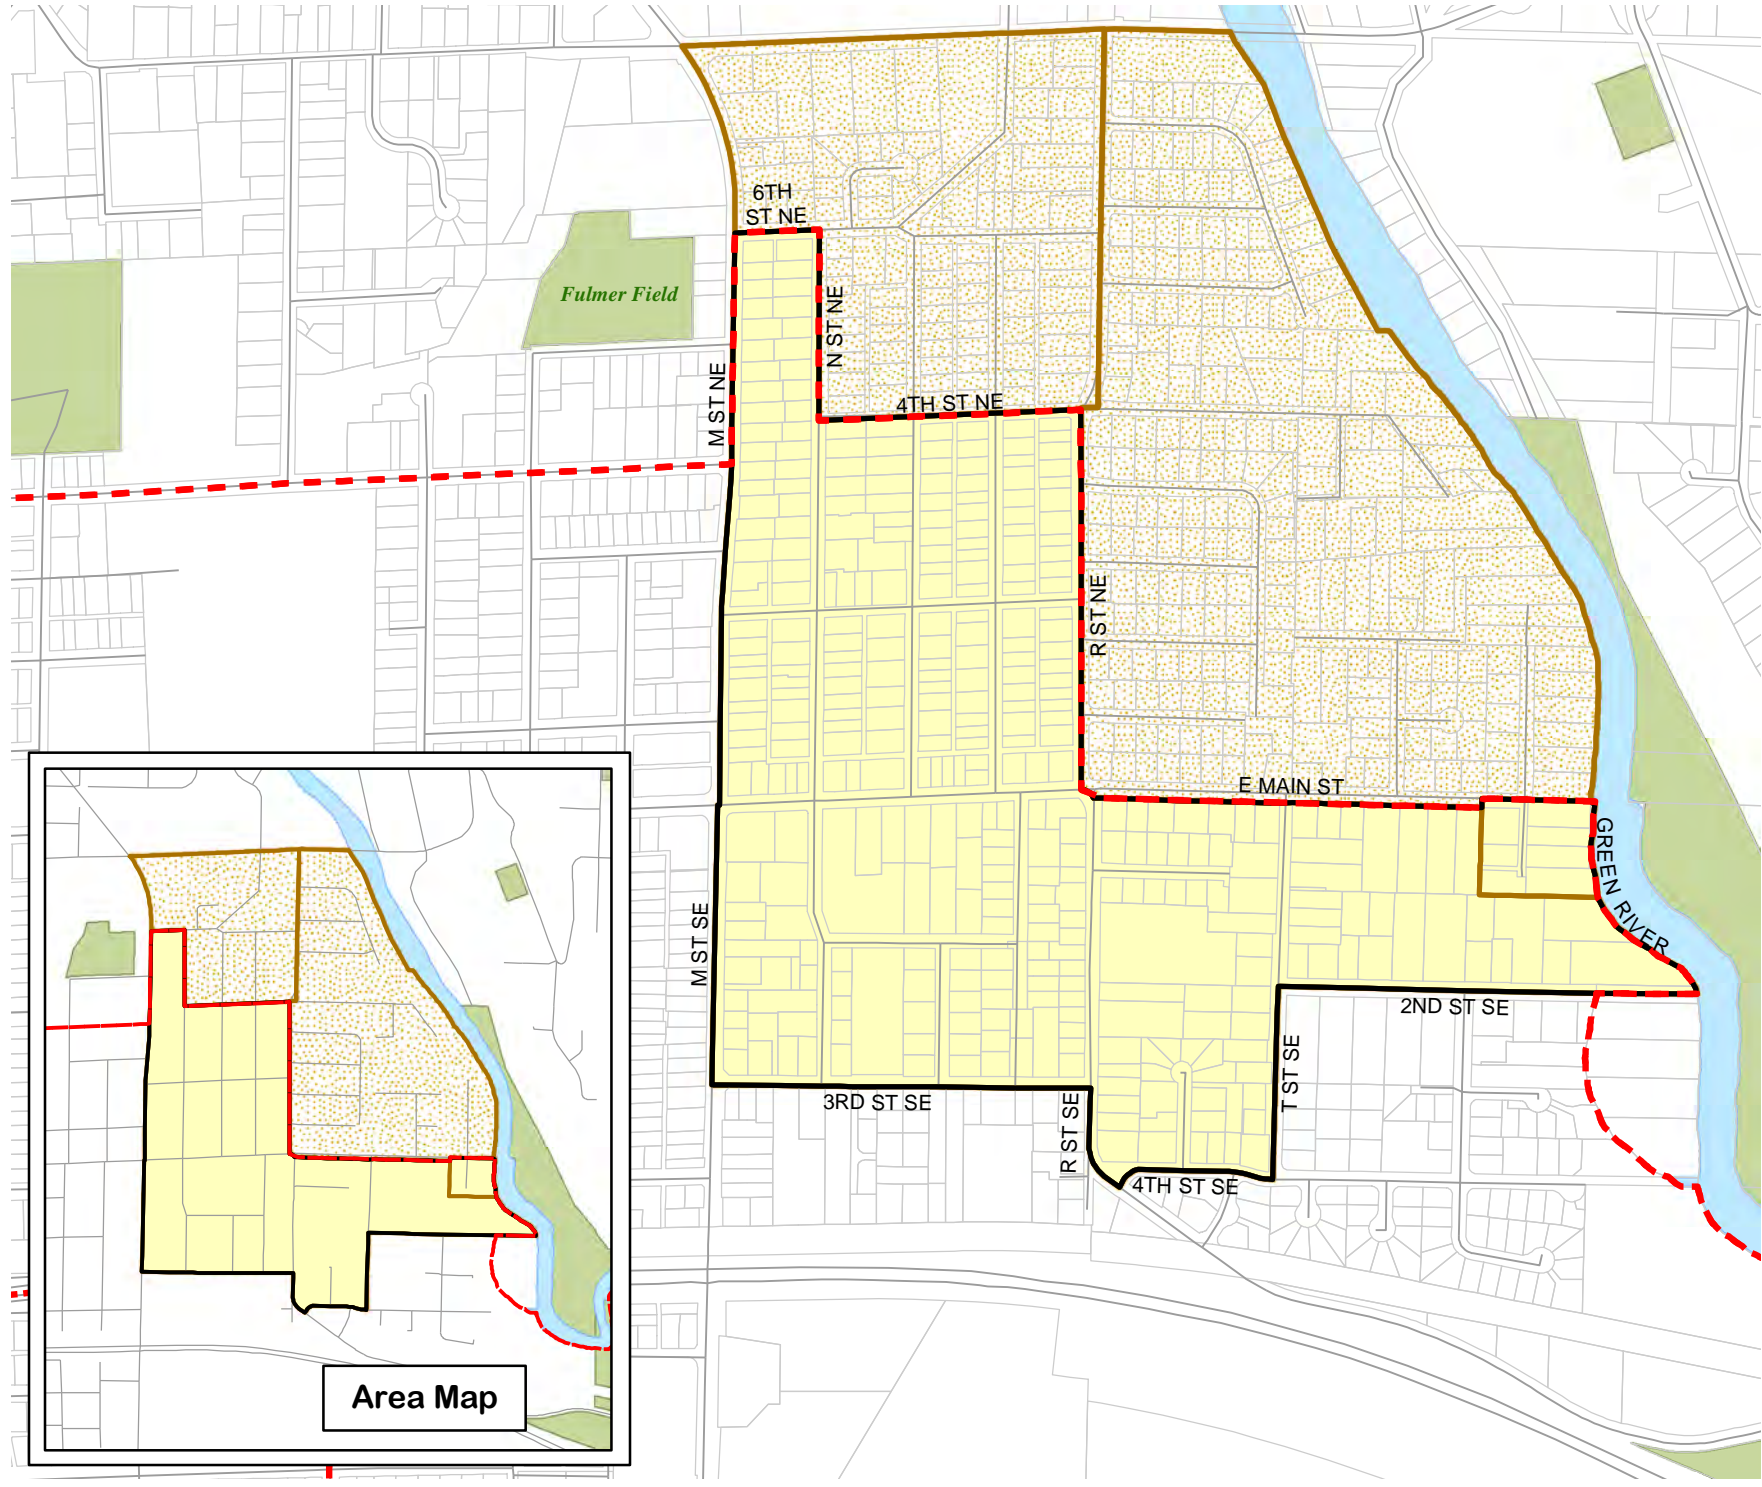

Legend

- Legislative District Boundaries
- Congressional District Boundaries
- Council District Boundaries
- New Precinct
- Old Precinct(s)

Census Tract: Tract 030600	S-T-R: 17-21-05
--------------------------------------	---------------------------