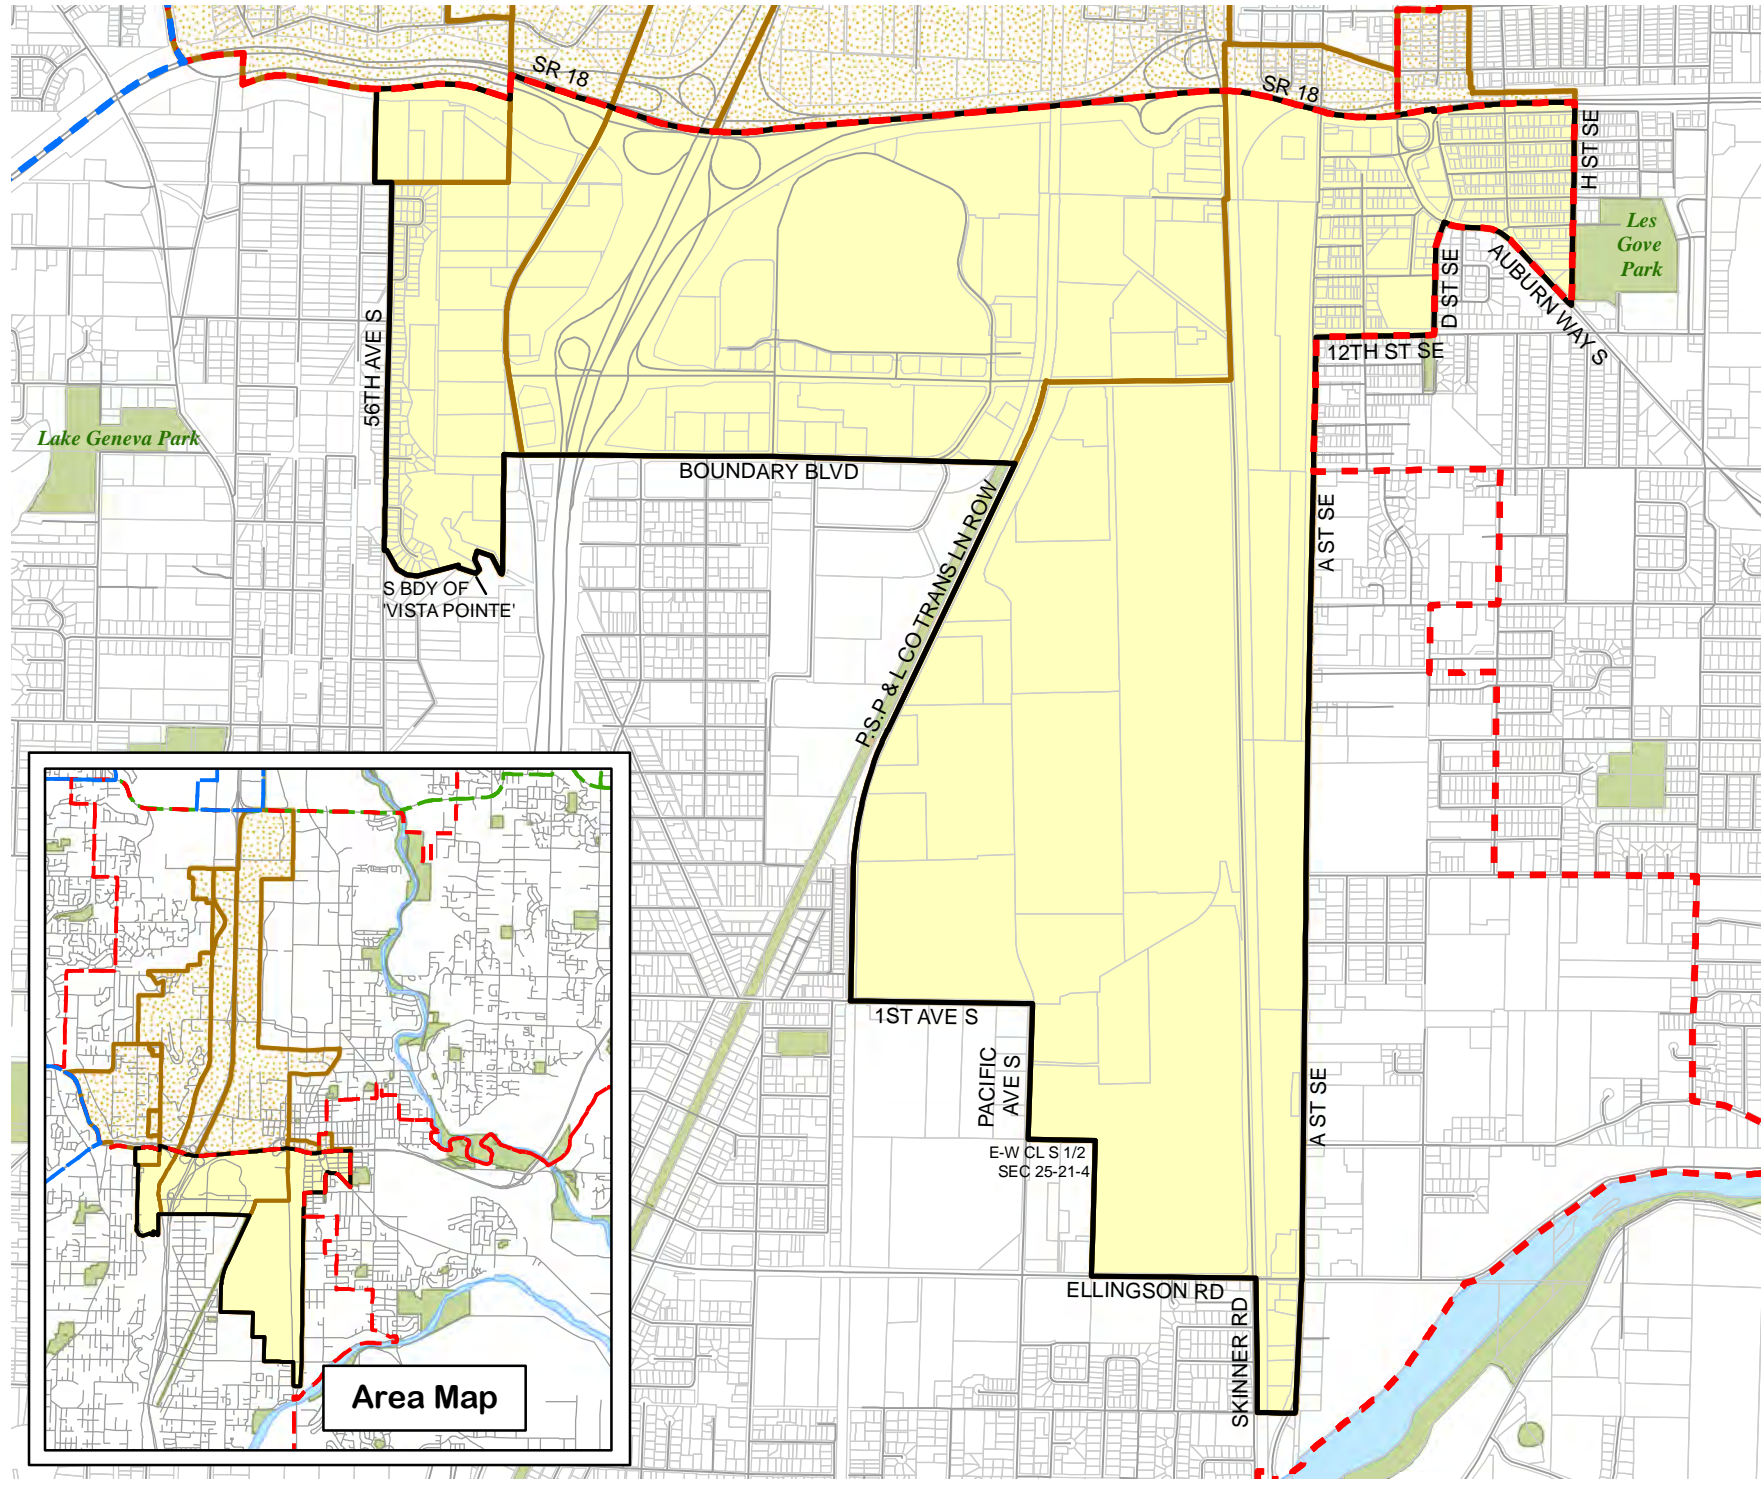

2012 Redistricting

Code	Precinct Name	LG	CG	CC
0067	AUB 30-0067	30	8	7
0067	AUB 31-0067	31	9	7
0045	AUB 47-0045	47	9	7
0059	AUB 47-0059	47	9	7
3518	AUB 30-3518	30	9	7

Legend

- Legislative District Boundaries
- Congressional District Boundaries
- Council District Boundaries
- New Precinct
- Old Precinct(s)

Census Tract: Tract 030801	S-T-R: 24-21-04