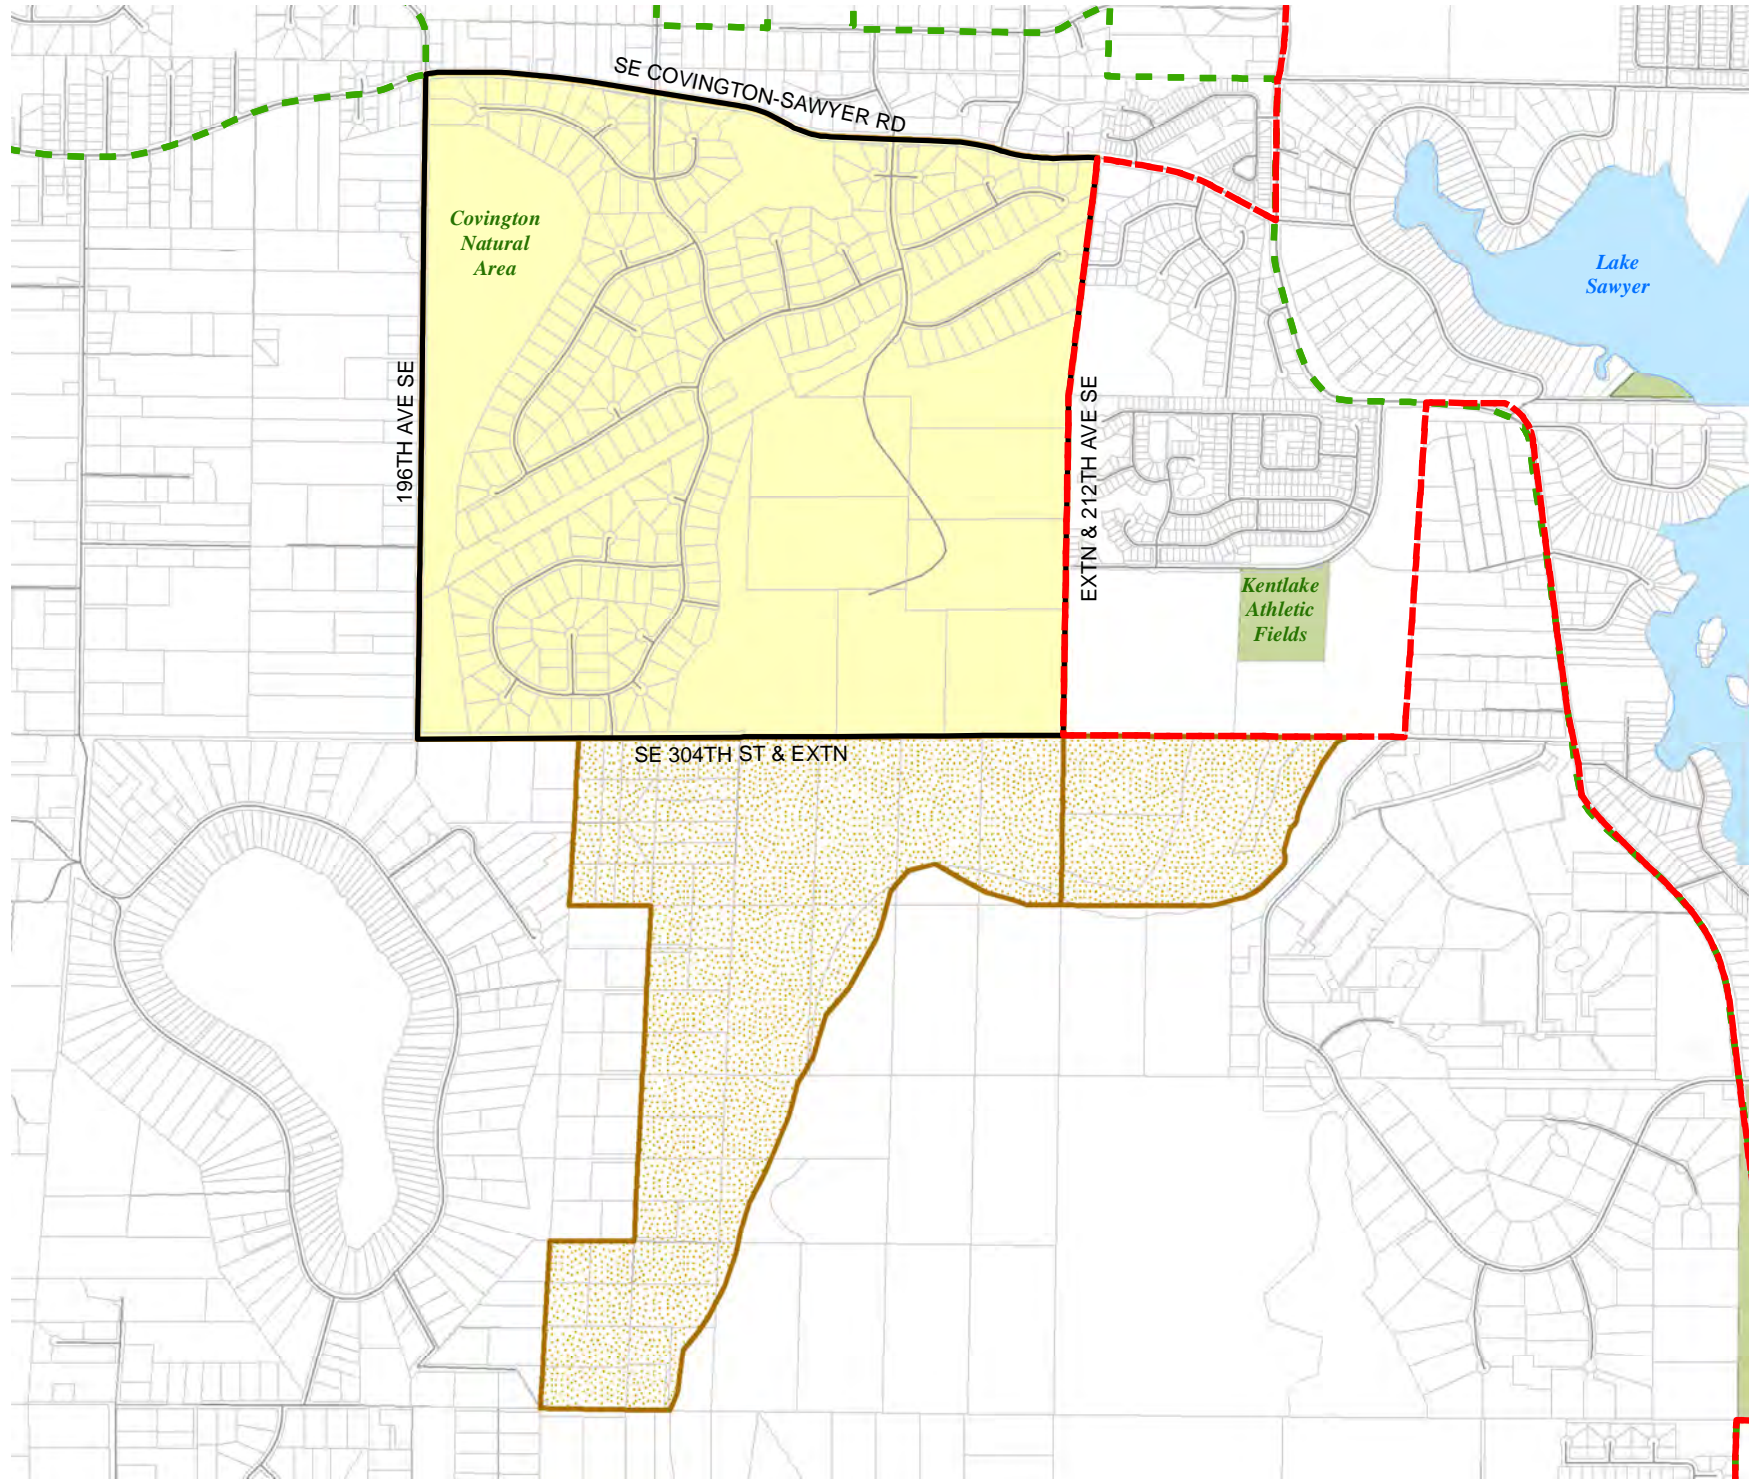

2012 Redistricting

Code	Precinct Name	LG	CG	CC
2741	SAWYER	47	8	7
2741	SAWYER	47	8	7

Legend

- Legislative District Boundaries
- Congressional District Boundaries
- Council District Boundaries
- New Precinct
- Old Precinct(s)

Census Tract:	S-T-R:
Tract 031601	05-21-06