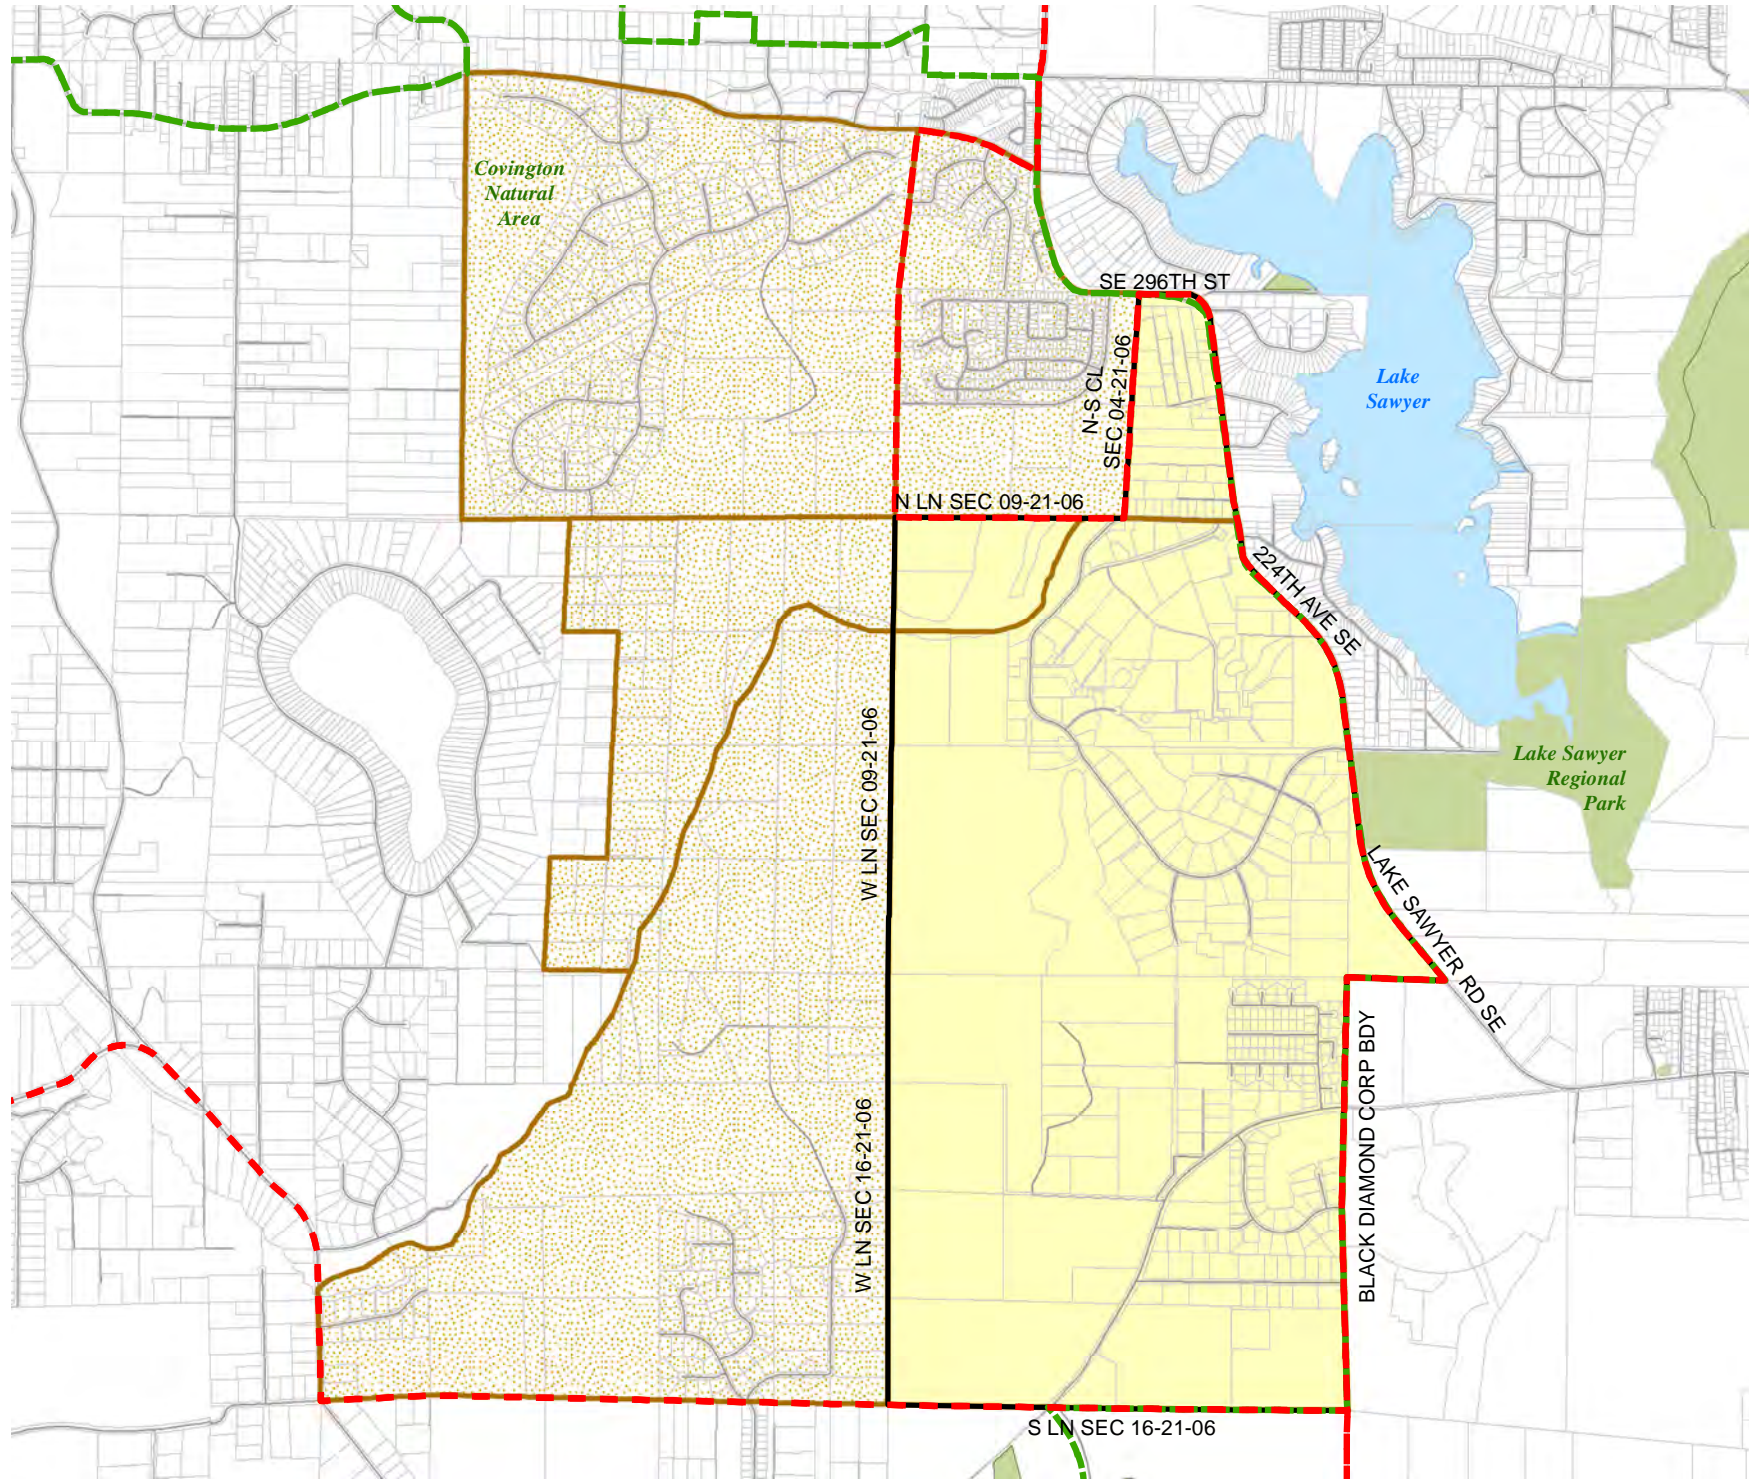

2012 Redistricting

Code	Precinct Name	LG	CG	CC
3132	MERGANSER	47	8	7
2741	SAWYER	47	8	7
3132	MERGANSER	47	8	7
3523	KENTLAKE	47	8	7

Legend

- Legislative District Boundaries
- Congressional District Boundaries
- Council District Boundaries
- New Precinct
- Old Precinct(s)

Census Tract:	S-T-R:
Tract 031601, 031603, 031605	04-21-06, 09-21-06, & 16-21-06