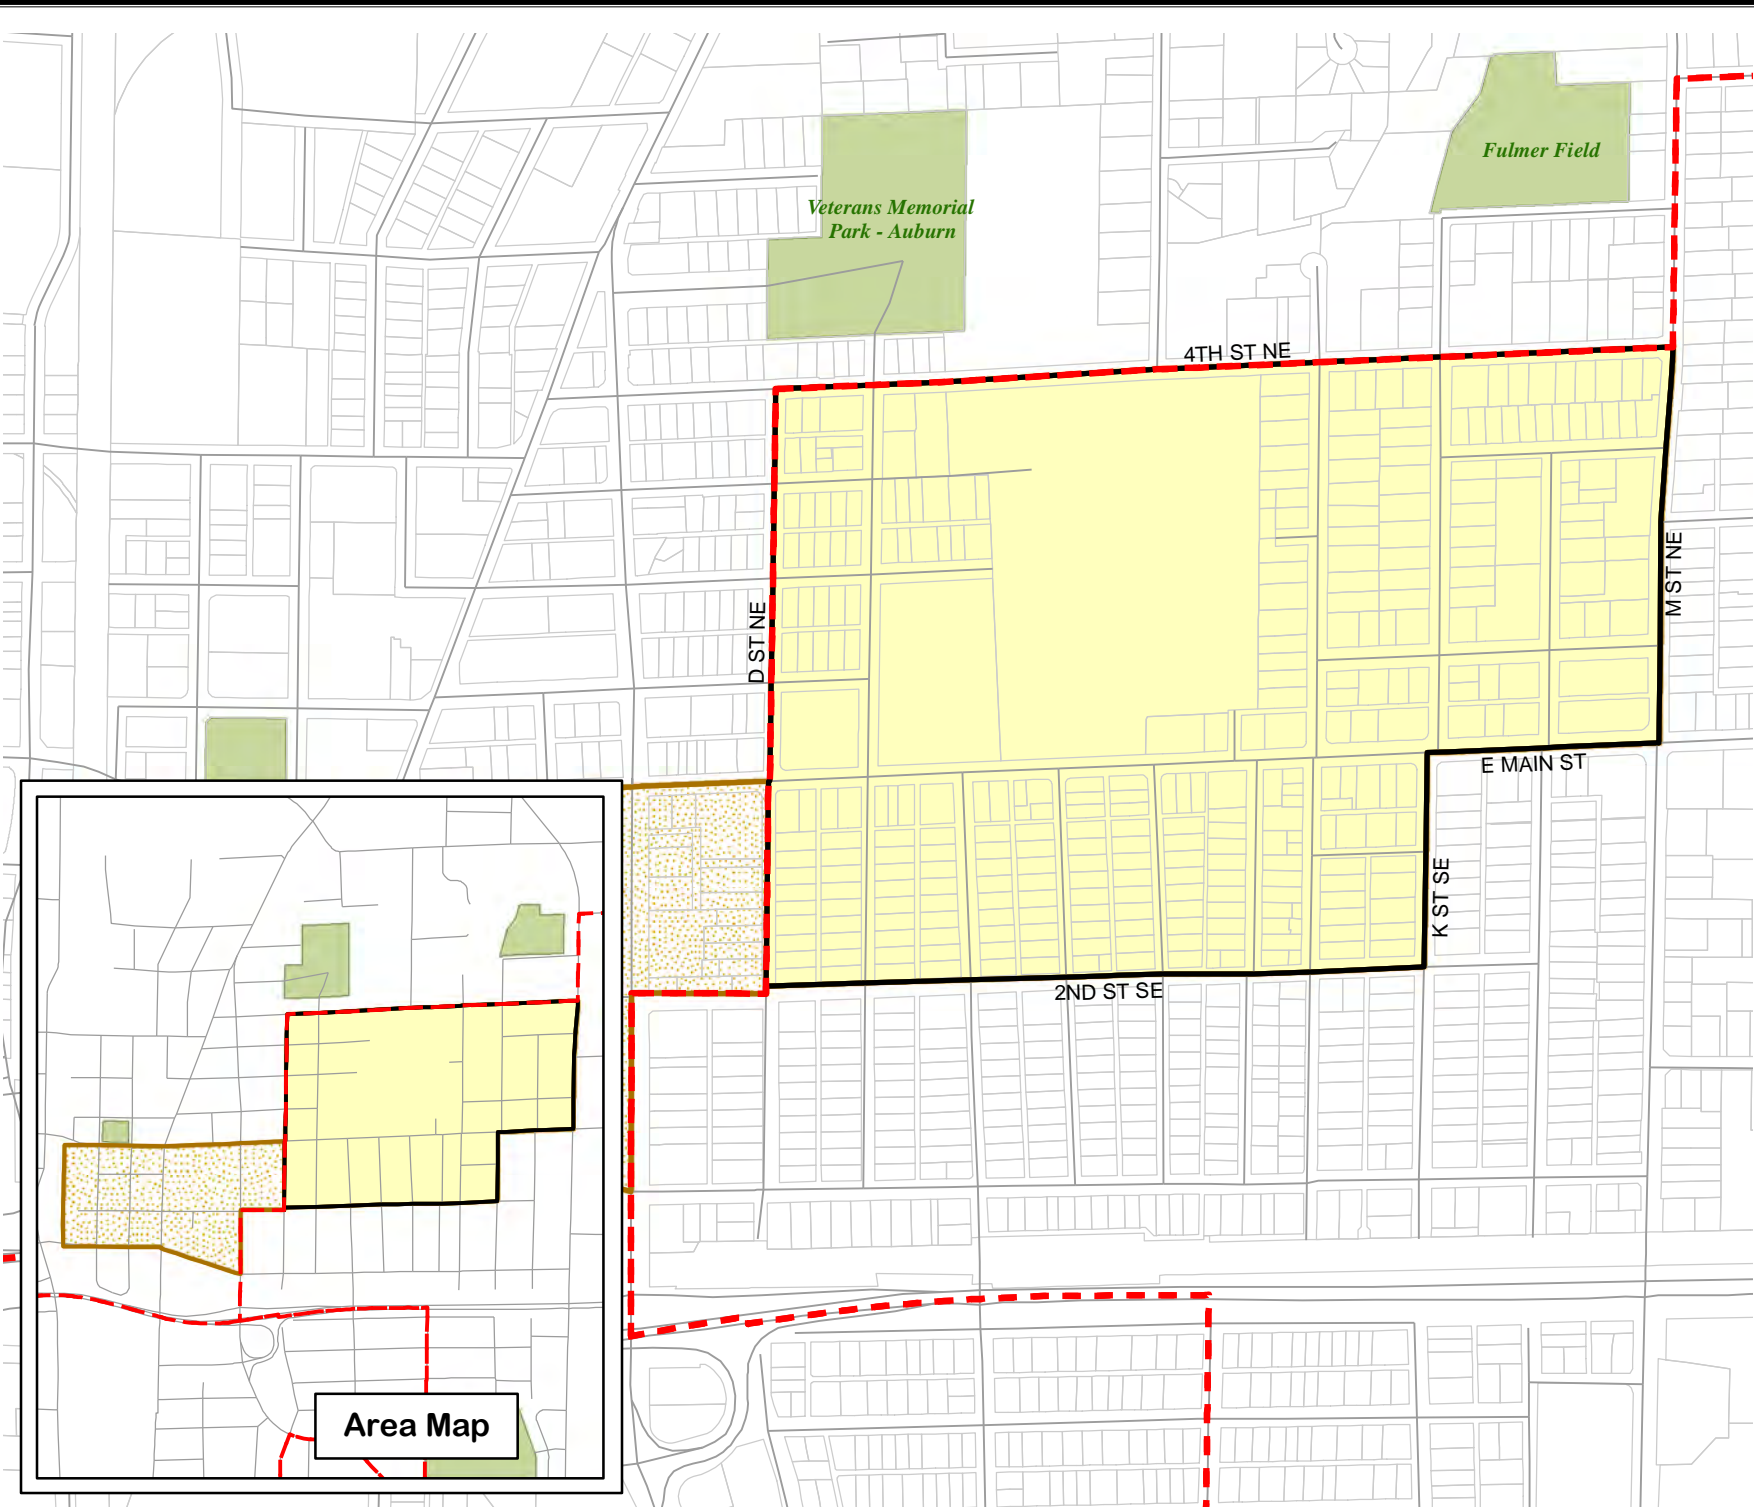

2012 Redistricting

Code	Precinct Name	LG	CG	CC
0078	AUB 31-0078	31	8	7
0078	AUB 47-0078	47	9	7

Legend

- Legislative District Boundaries
- Congressional District Boundaries
- Council District Boundaries
- New Precinct
- Old Precinct(s)

Census Tract: Tract 030600	S-T-R: 18-21-05