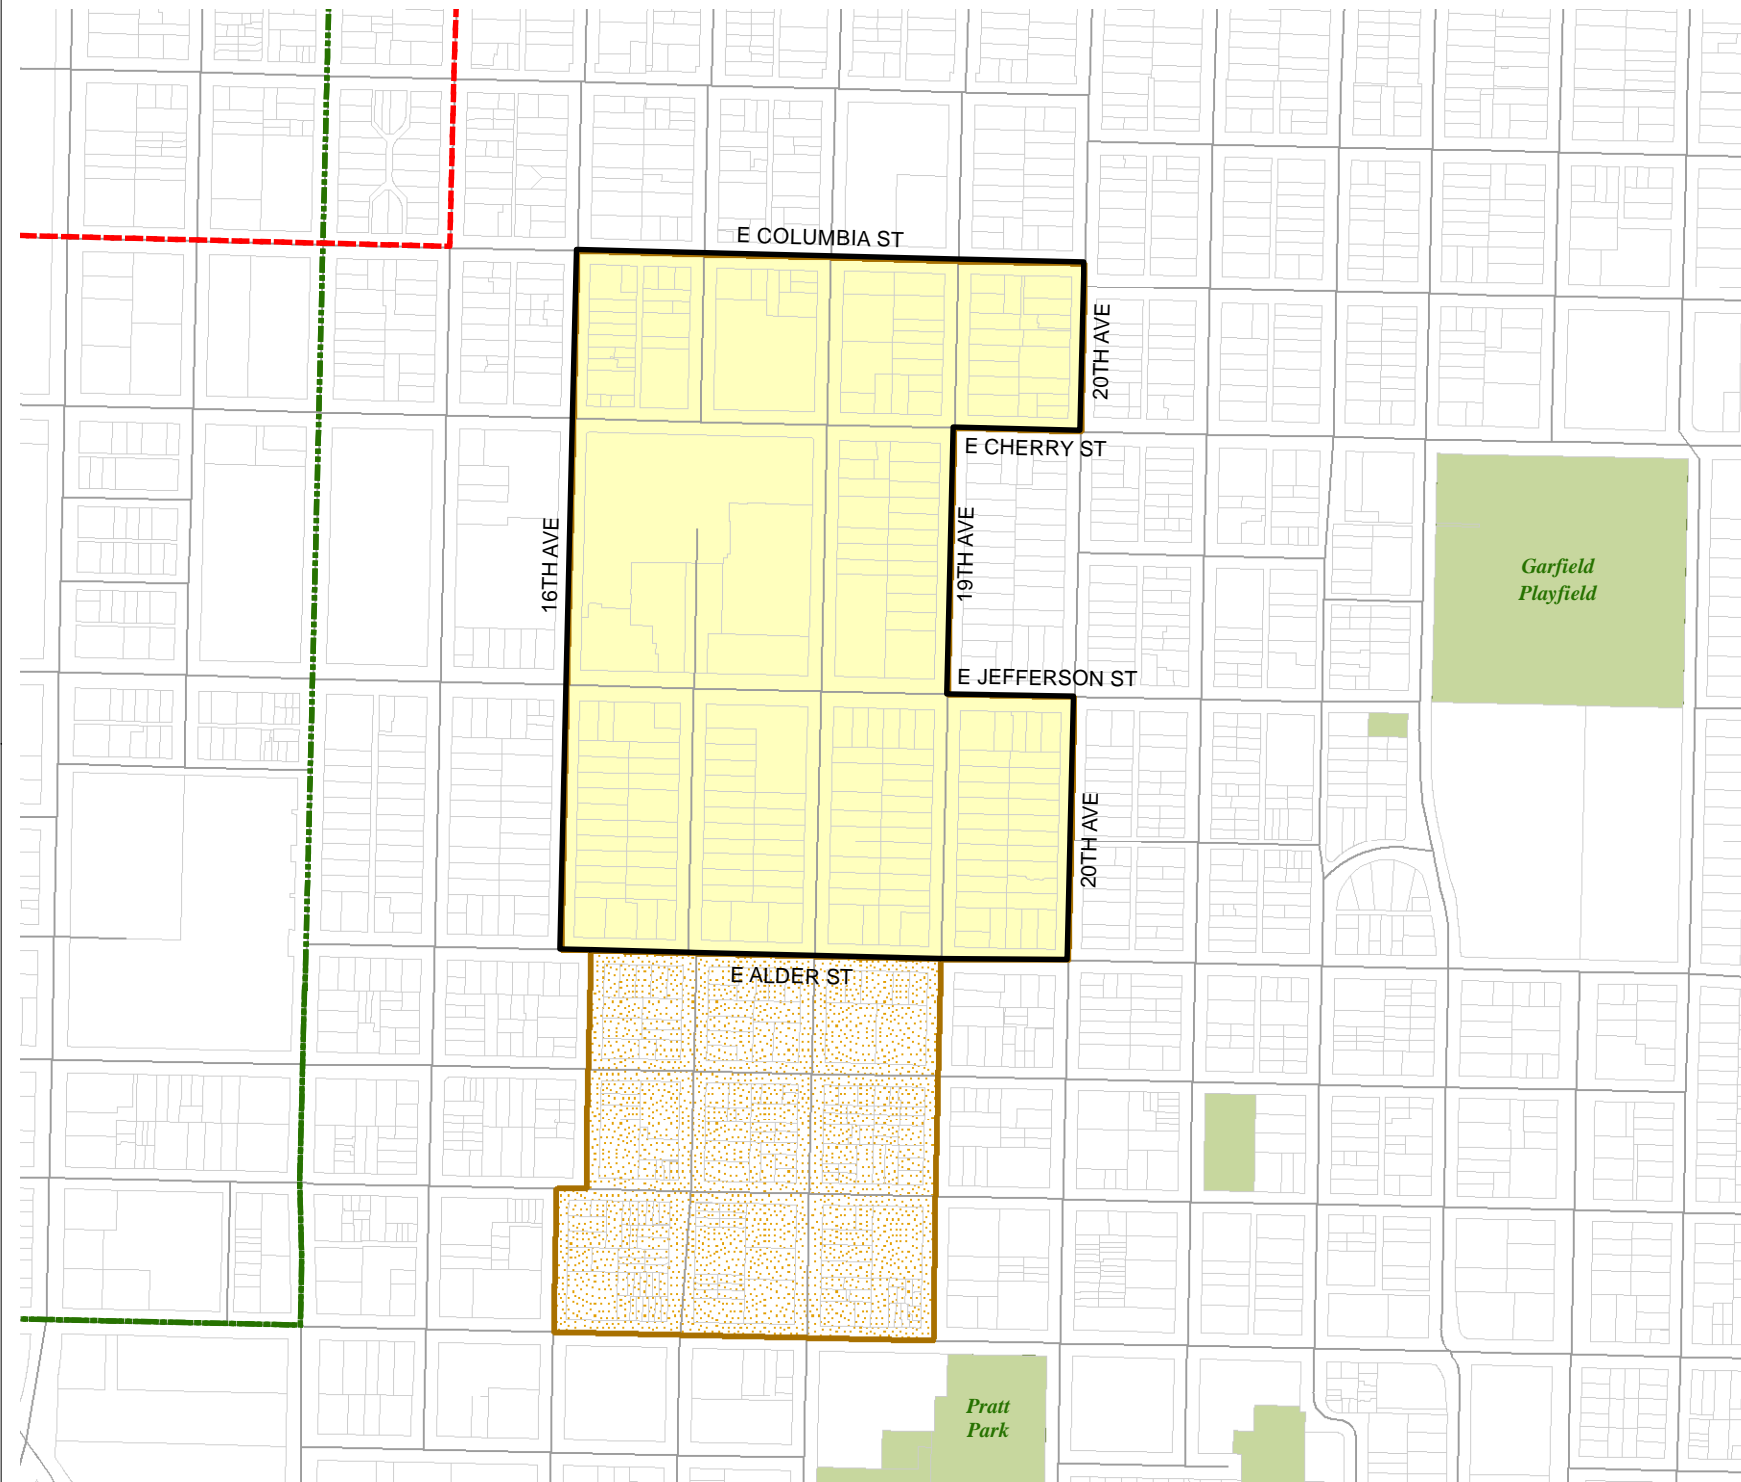

# 2016 Precinct Alterations

Code	Precinct Name	LG	CG	CC
1879	SEA 37-1879	37	9	2
1879	SEA 37-1879	37	9	2

## Legend

-  Legislative District Boundaries
-  Congressional District Boundaries
-  Council District Boundaries
-  New Precinct
-  Old Precinct(s)

<b>Census Tract:</b> Tract 008700	<b>S-T-R:</b> 33-25-04
--------------------------------------	---------------------------

# 2016 Precinct Alterations

Code	Precinct Name	LG	CG	CC
3721	SEA 37-3721	37	9	2
1879	SEA 37-1879	37	9	2

## Legend

-  Legislative District Boundaries
-  Congressional District Boundaries
-  Council District Boundaries
-  New Precinct
-  Old Precinct(s)

<b>Census Tract:</b> Tract 008700	<b>S-T-R:</b> 04-24-04
--------------------------------------	---------------------------