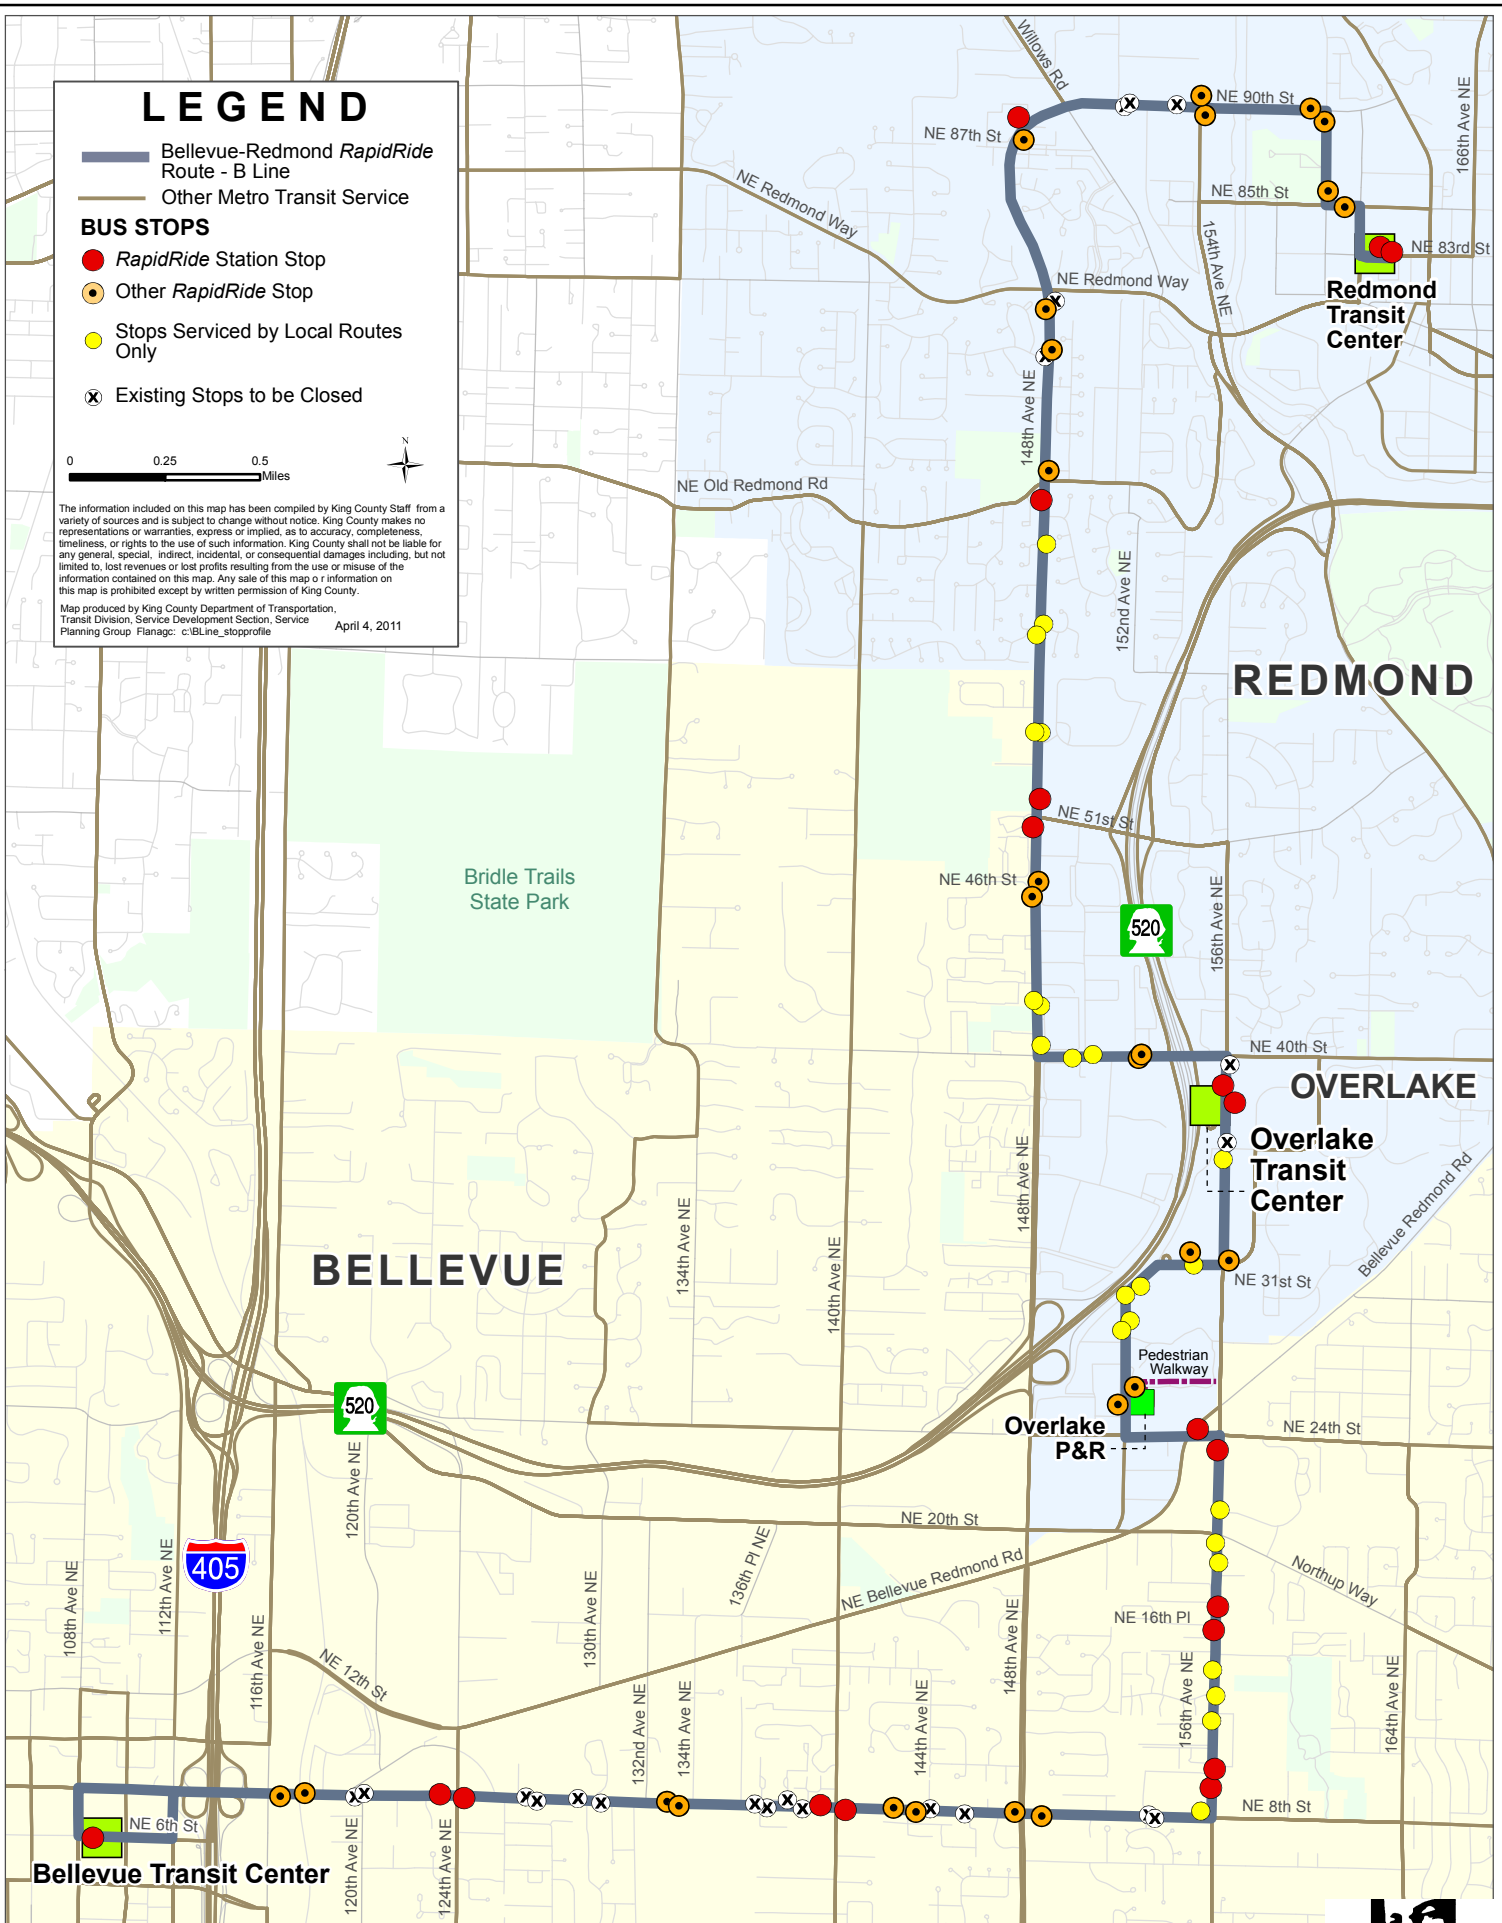

LEGEND

- Bellevue-Redmond *RapidRide* Route - B Line
- Other Metro Transit Service

BUS STOPS

- *RapidRide* Station Stop
- Other *RapidRide* Stop
- Stops Serviced by Local Routes Only
- Existing Stops to be Closed

BELLEVUE-REDMOND *RapidRide* - B Line Stop Profile