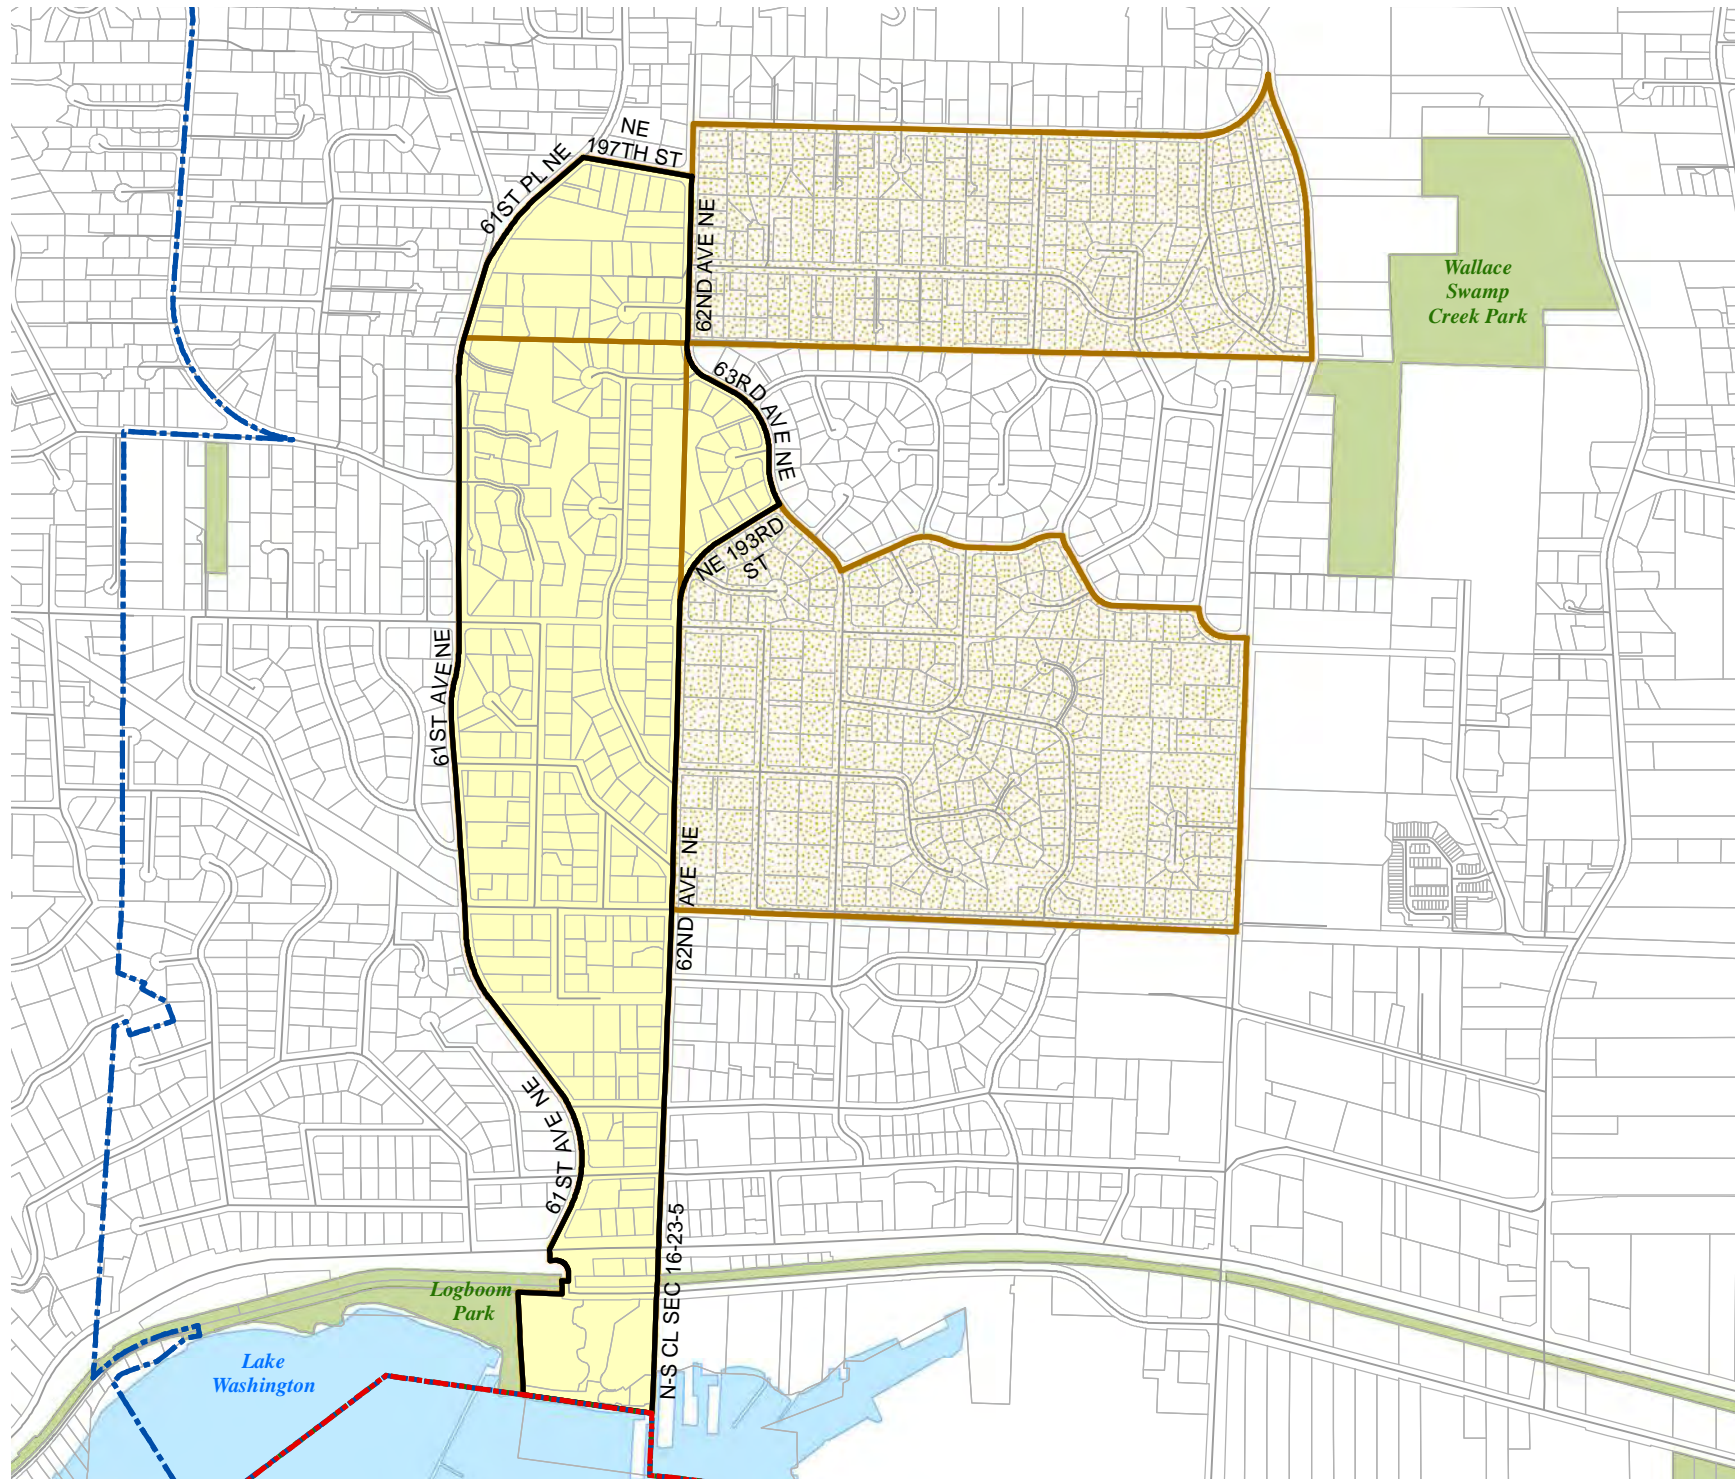

2014 Precinct Alterations

Code	Precinct Name	LG	CG	CC
0572	KMR 46-0572	46	1	1
0572	KMR 46-0572	46	1	1
0689	KMR 46-0689	46	1	1
0696	KMR 46-0696	46	1	1

Legend

- Legislative District Boundaries
- Congressional District Boundaries
- Council District Boundaries
- New Precinct
- Old Precinct(s)

Census Tract: Tract 021600	S-T-R: 2-26-04