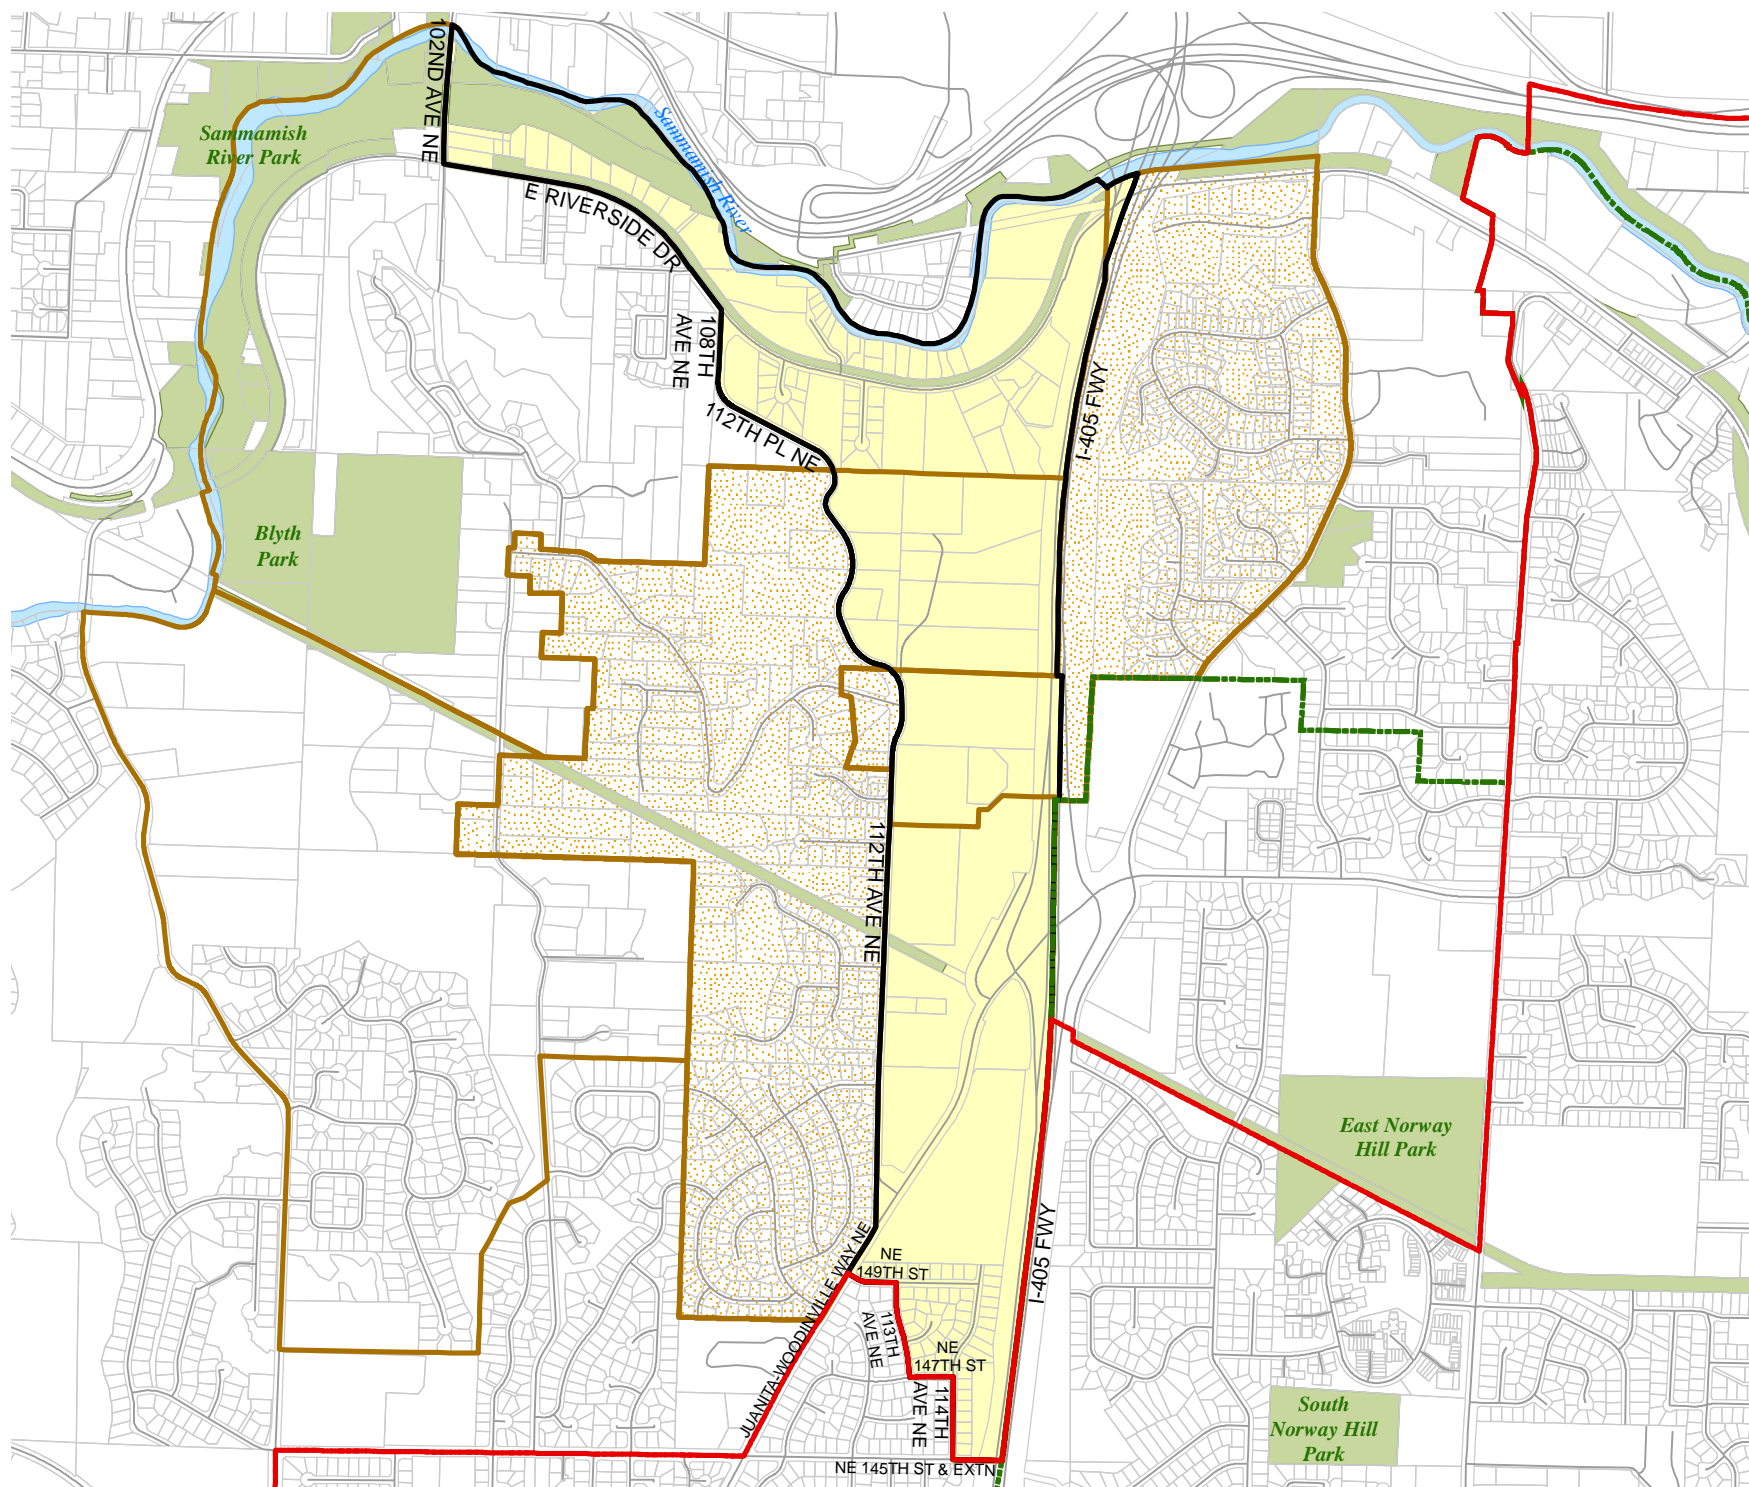

2014 Precinct Alterations

Code	Precinct Name	LG	CG	CC
3661	BOT 01-3661	1	1	1
0383	DUCHESS*	1	1	1
2677	CARLYLE	1	1	1
3321	BOT 01-3321	1	1	1
3661	BOT 01-3661	1	1	1

Legend

- Legislative District Boundaries
- Congressional District Boundaries
- Council District Boundaries
- New Precinct
- Old Precinct(s)

Census Tract:	S-T-R:
Tract 022001	17-26-05