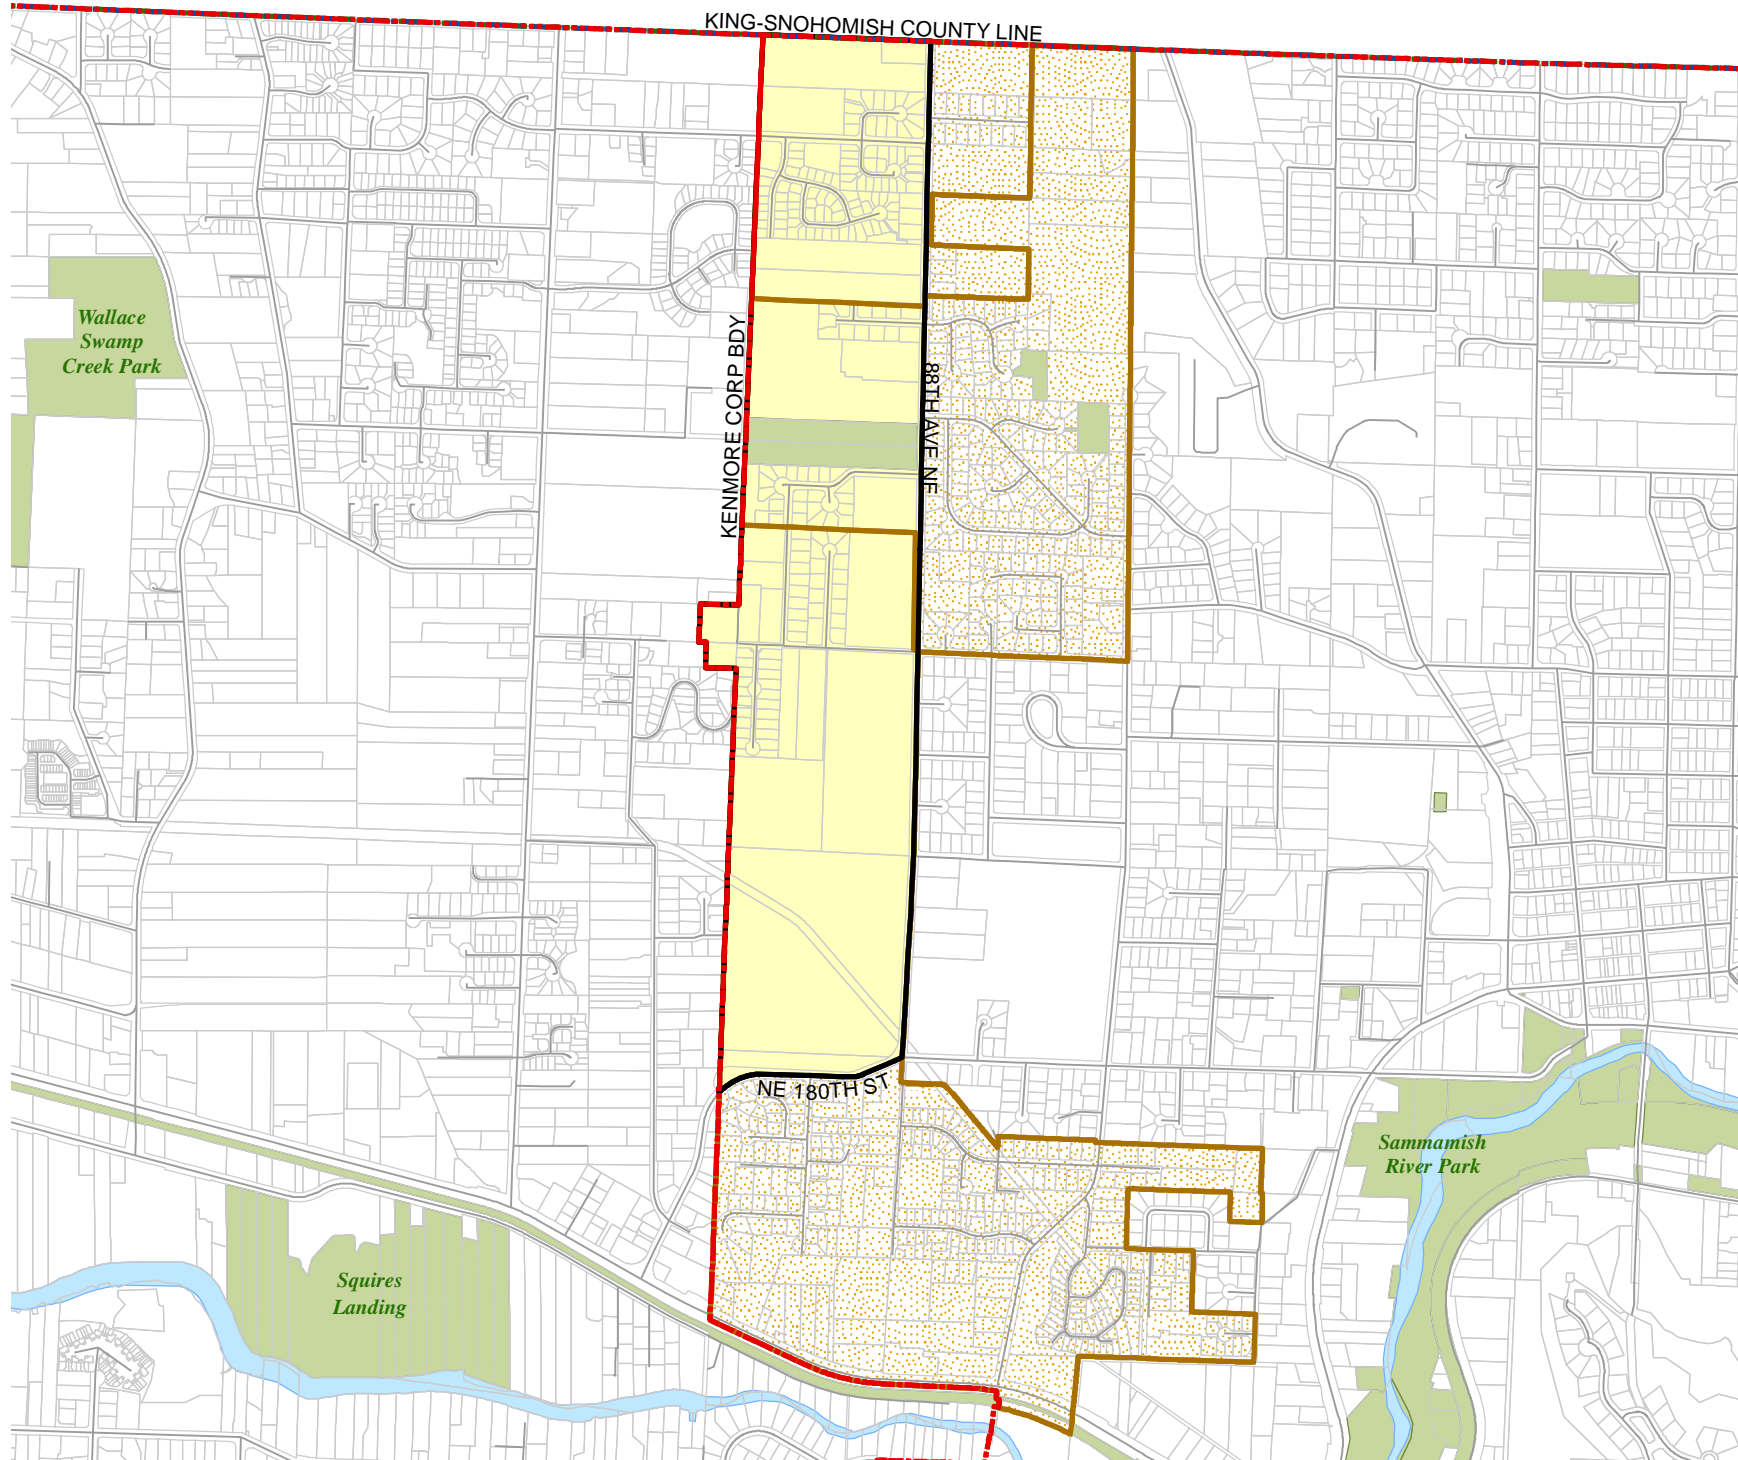

2014 Precinct Alterations

Code	Precinct Name	LG	CG	CC
2865	BOT 01-2865	1	1	1
1207	WEST HILL	1	1	1
2865	BOT 01-2865	1	1	1

Legend

- Legislative District Boundaries
- Congressional District Boundaries
- Council District Boundaries
- New Precinct
- Old Precinct(s)

Census Tract: Tract 021700	S-T-R: 06-26-05