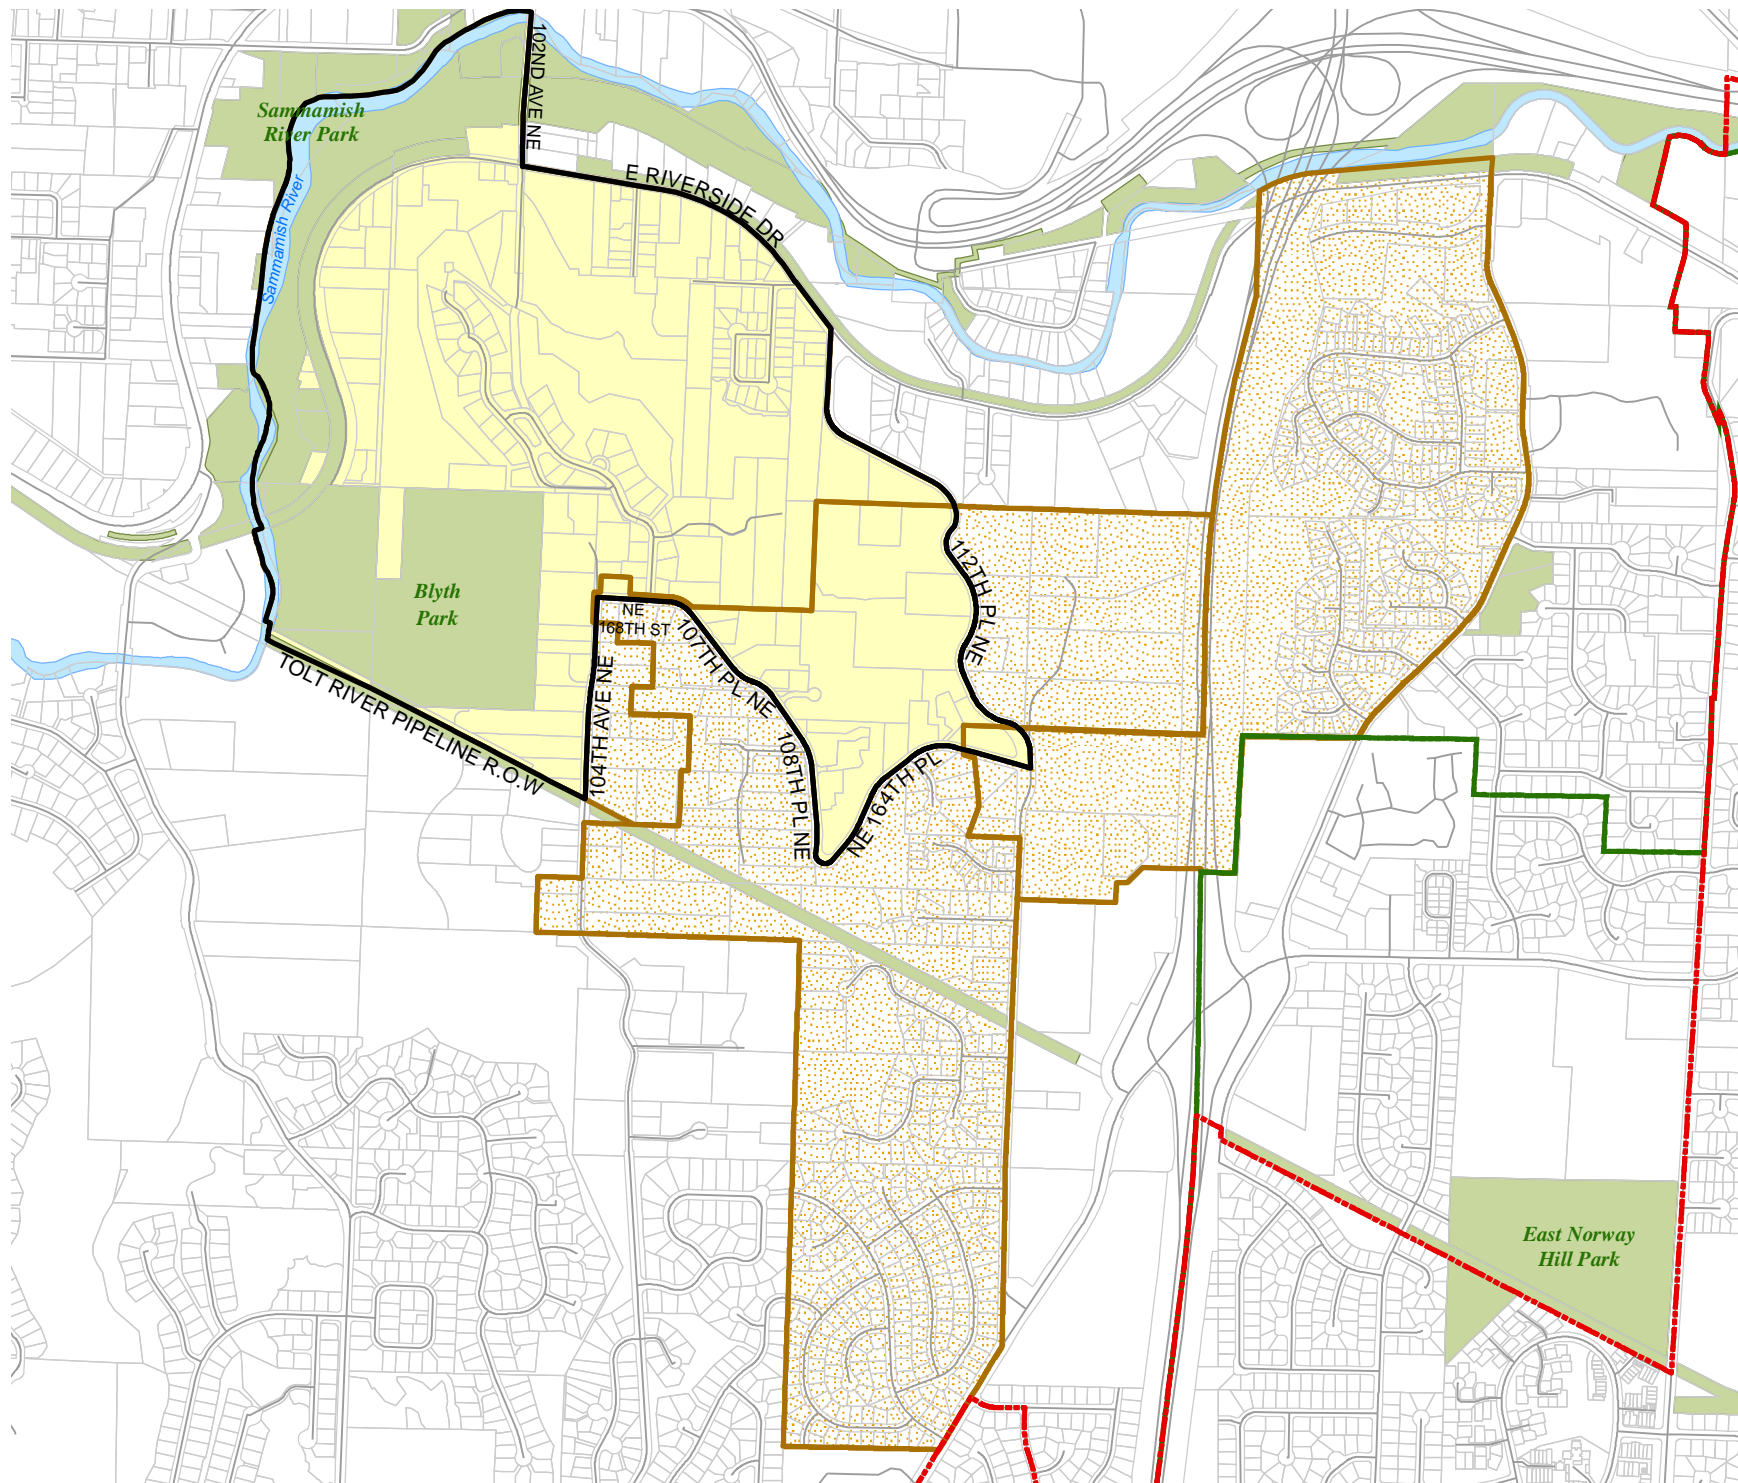

2014 Precinct Alterations

Code	Precinct Name	LG	CG	CC
0260	BOT 01-0260	1	1	1
2677	CARLYLE	1	1	1
3321	BOT 01-3321	1	1	1
0260	BOT 01-0260	1	1	1

Legend

- Legislative District Boundaries
- Congressional District Boundaries
- Council District Boundaries
- New Precinct
- Old Precinct(s)

Census Tract: Tract 022001	S-T-R: 08-26-05