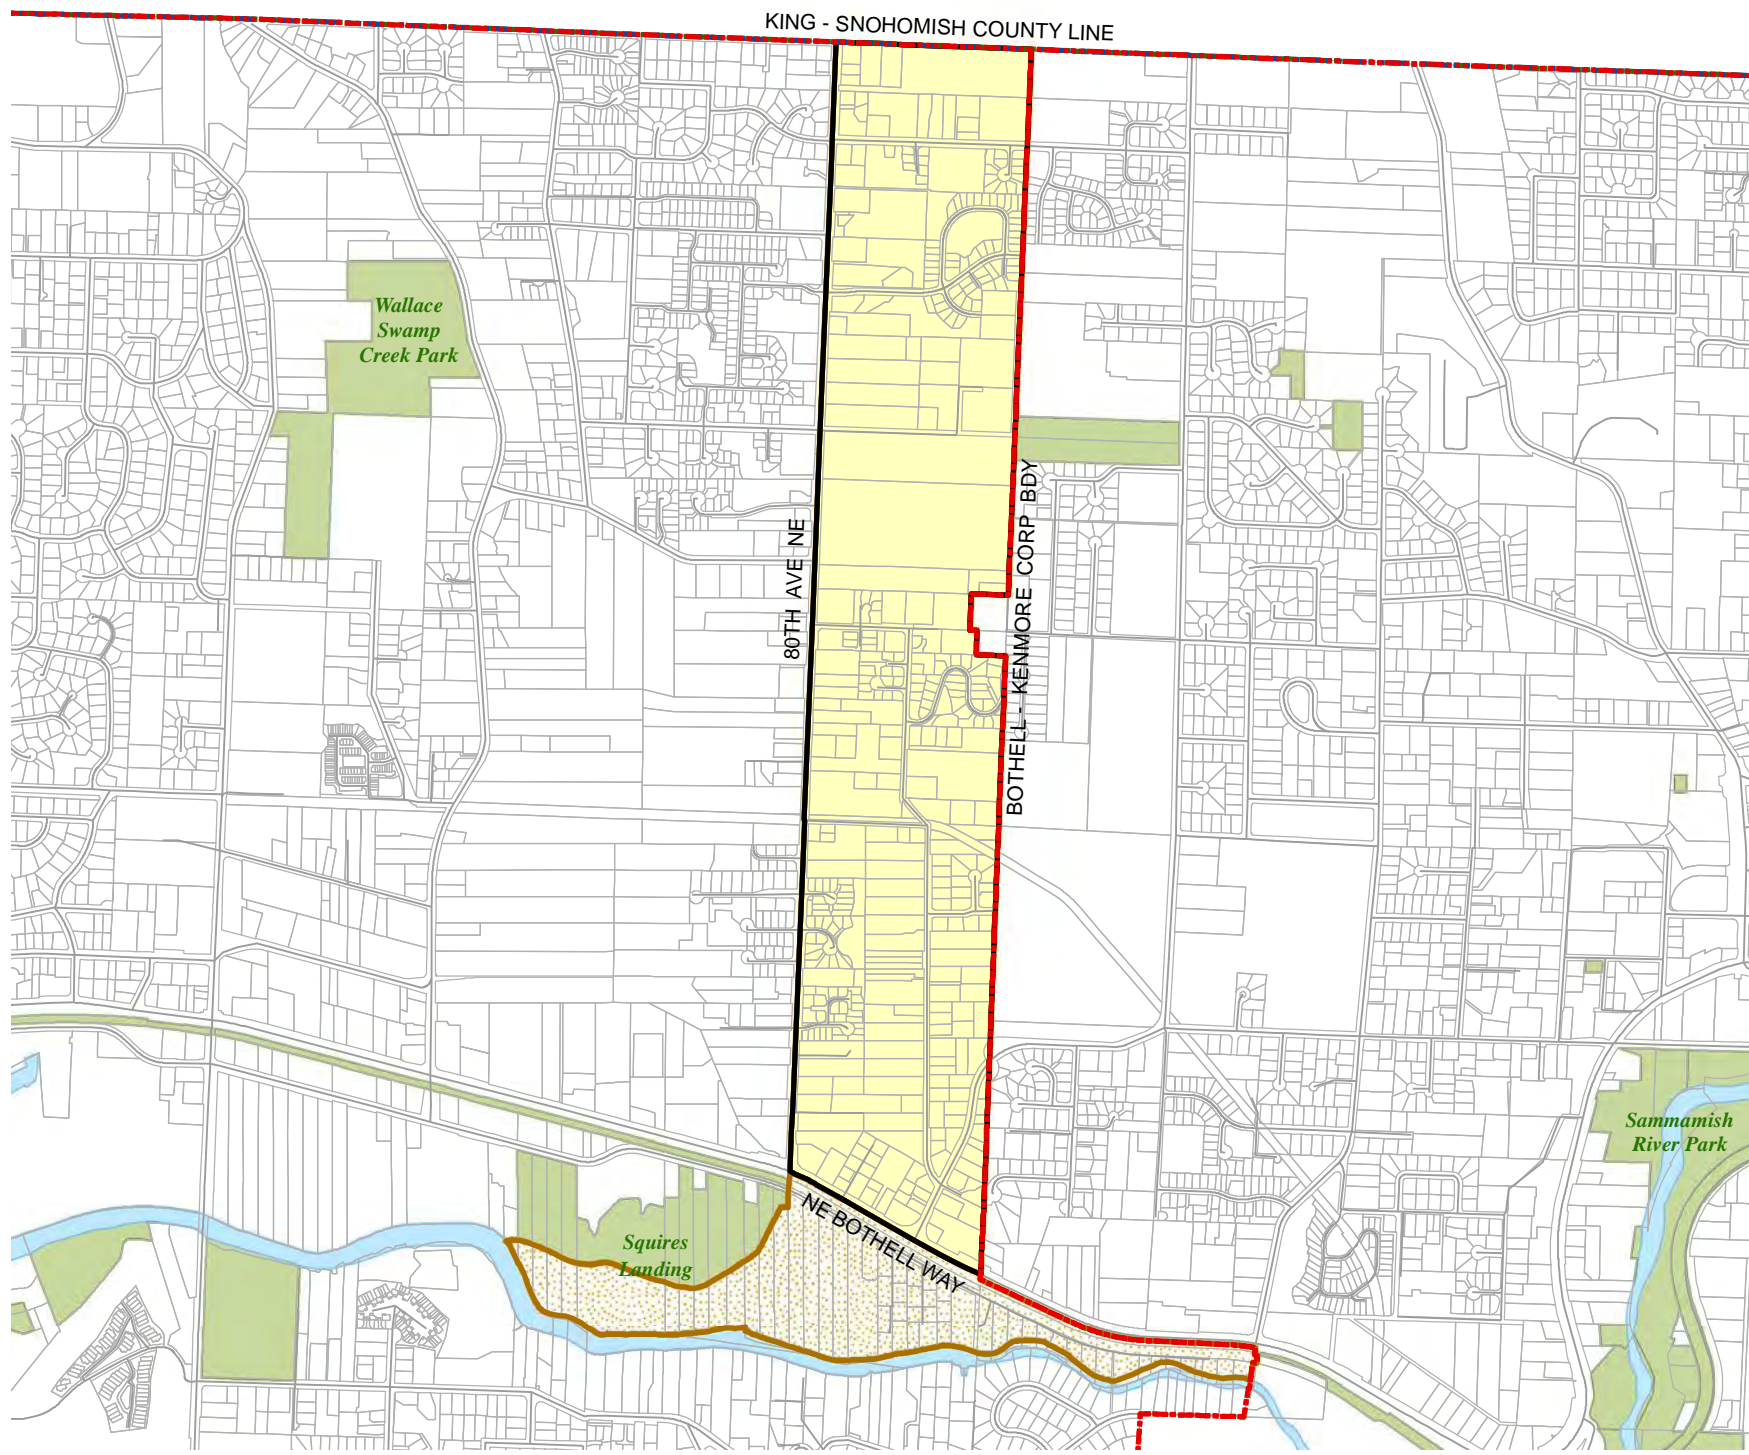

2014 Precinct Alterations

Code	Precinct Name	LG	CG	CC
1147	KMR 46-1147	46	1	1
1147	KMR 46-1147	46	1	1

Legend

- Legislative District Boundaries
- Congressional District Boundaries
- Council District Boundaries
- New Precinct
- Old Precinct(s)

Census Tract: Tract 021700	S-T-R: 01-26-04