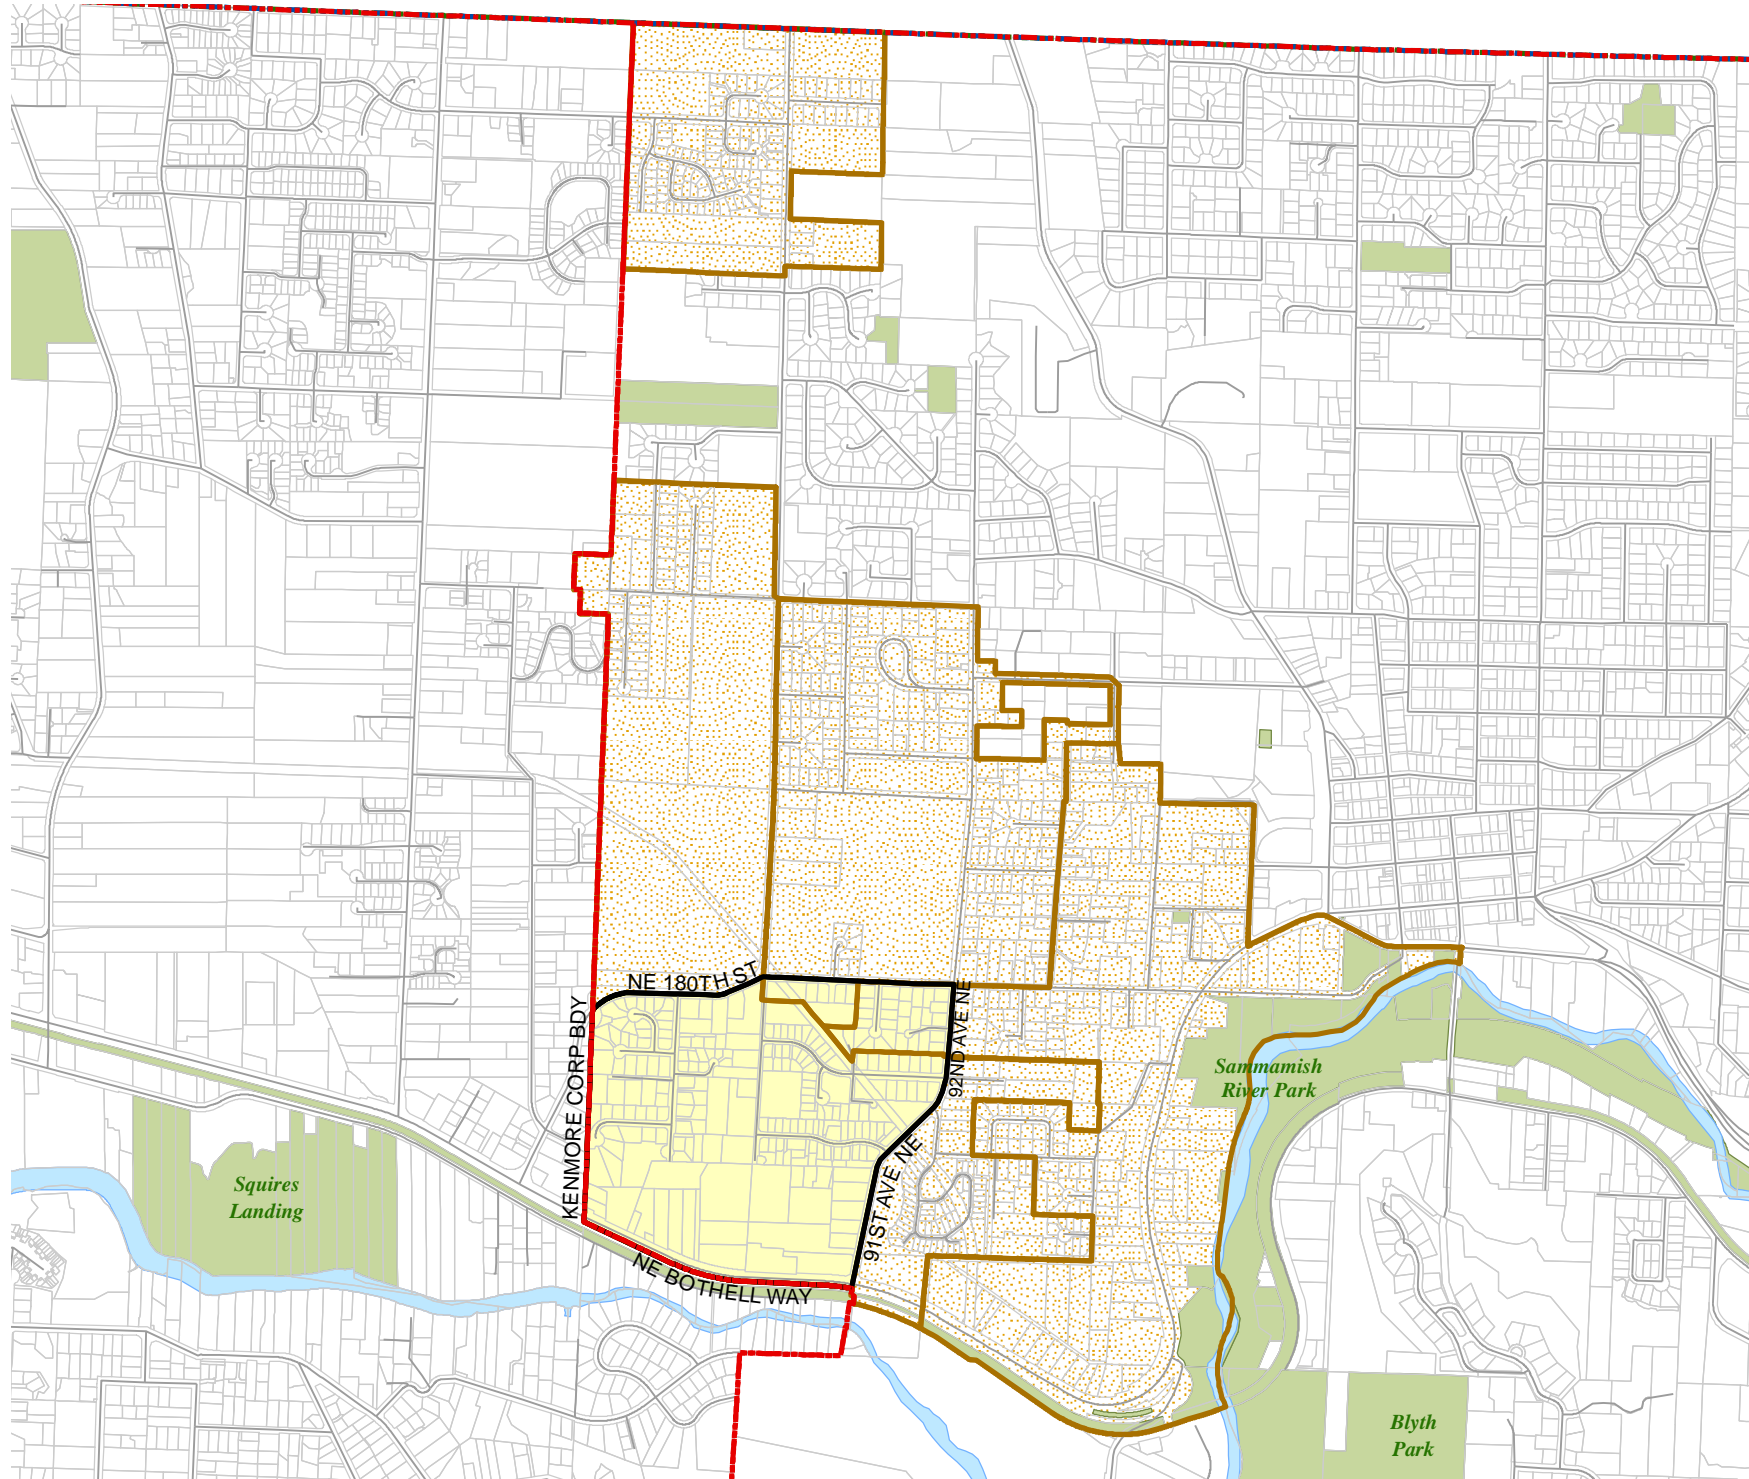

2014 Precinct Alterations

Code	Precinct Name	LG	CG	CC
1207	BOT 01-1207	1	1	1
1207	WEST HILL	1	1	1
0254	BOT 01-0254	1	1	1
0261	BOT 01-0261	1	1	1

Legend

- Legislative District Boundaries
- Congressional District Boundaries
- Council District Boundaries
- New Precinct
- Old Precinct(s)

Census Tract: Tract 021700	S-T-R: 07-26-05