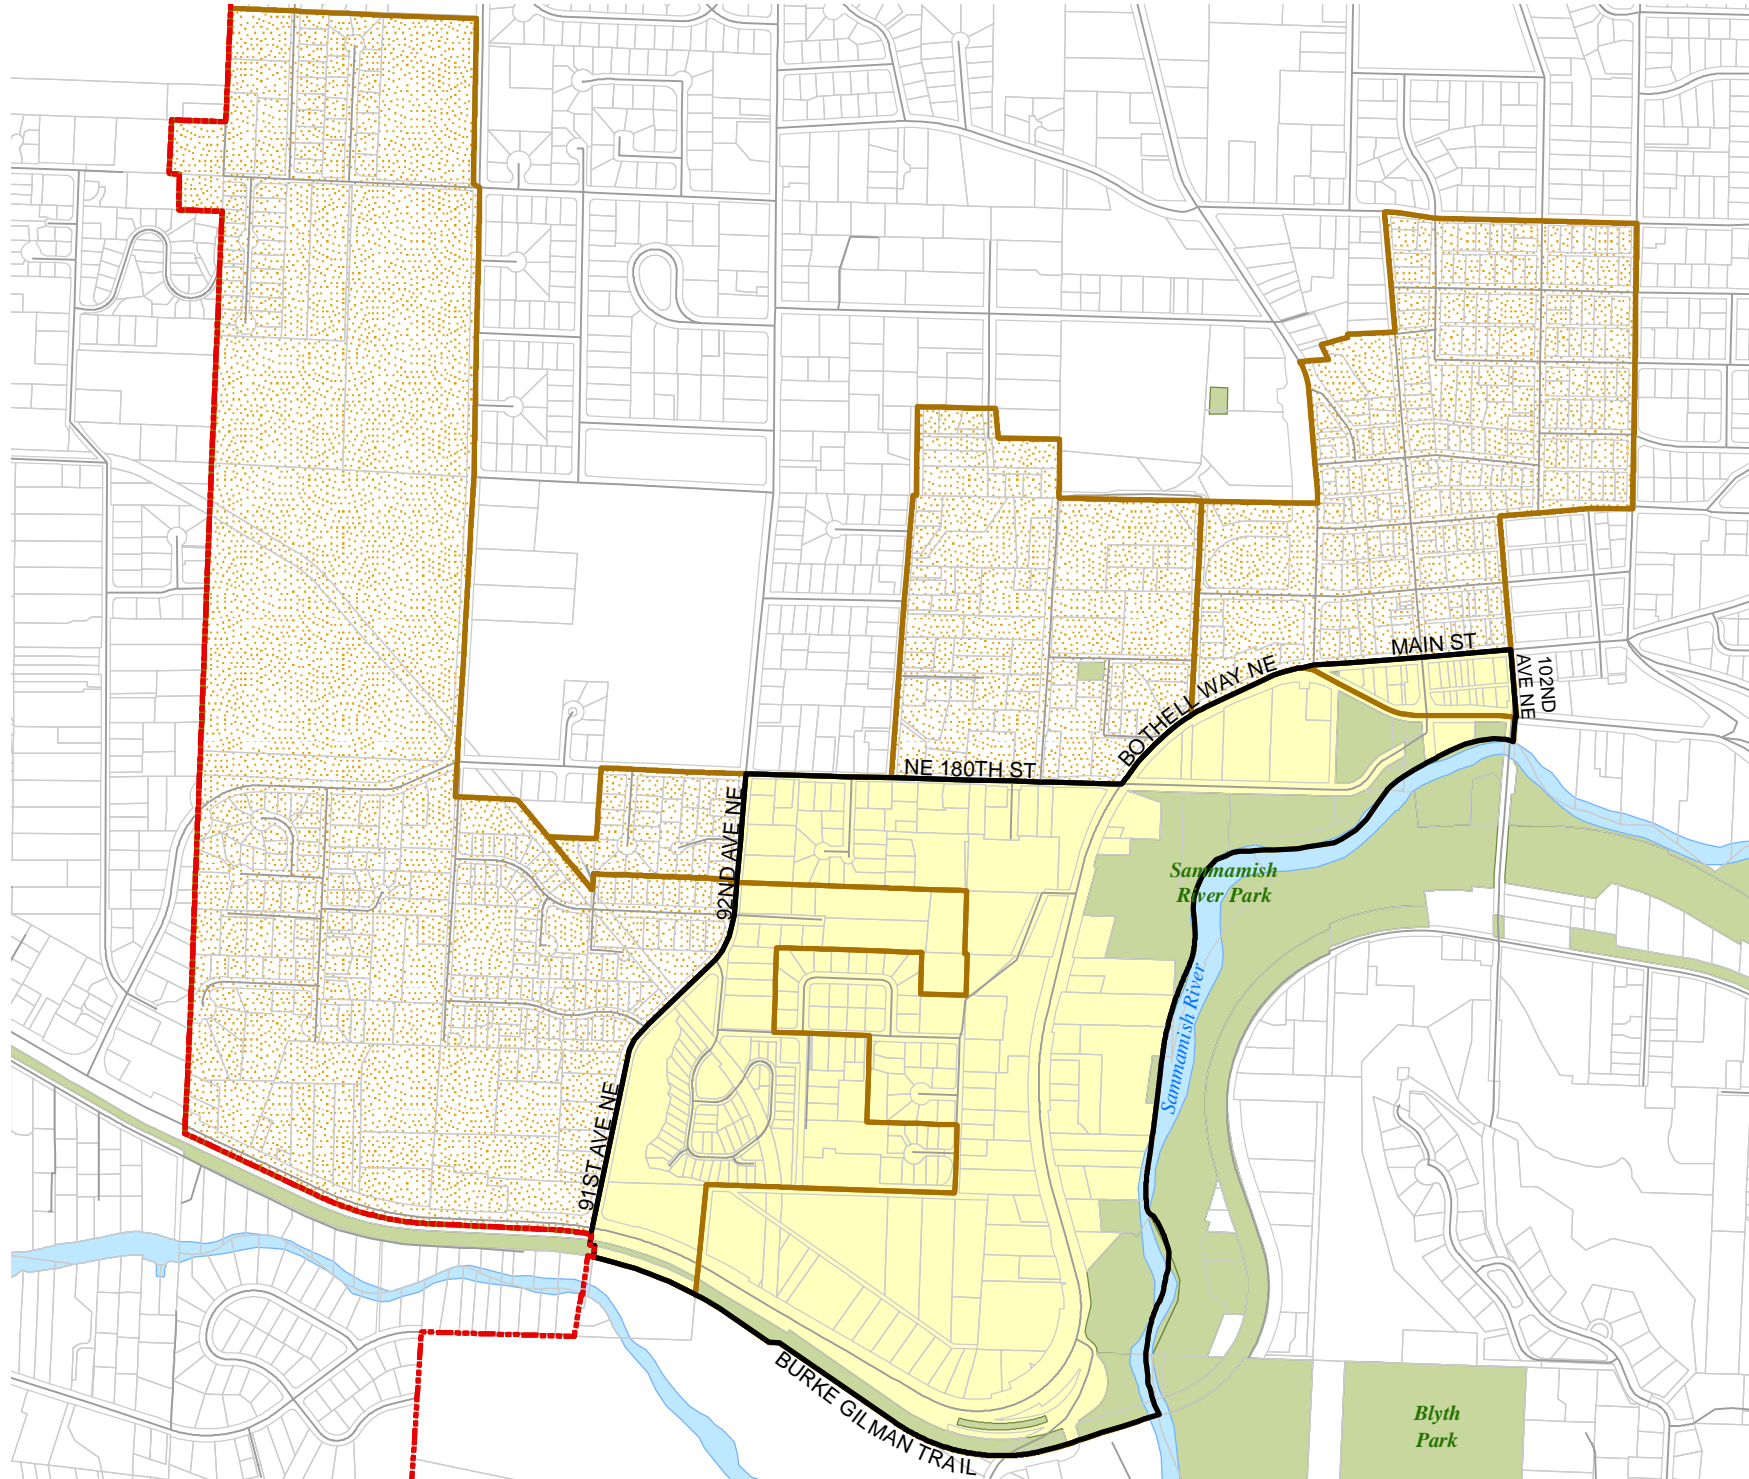

2014 Precinct Alterations

Code	Precinct Name	LG	CG	CC
0254	BOT 01-0254	1	1	1
1207	WEST HILL	1	1	1
0253	BOT 01-0253	1	1	1
0254	BOT 01-0254	1	1	1

Legend

- Legislative District Boundaries
- Congressional District Boundaries
- Council District Boundaries
- New Precinct
- Old Precinct(s)

Census Tract: Tract 021803	S-T-R: 07-26-05