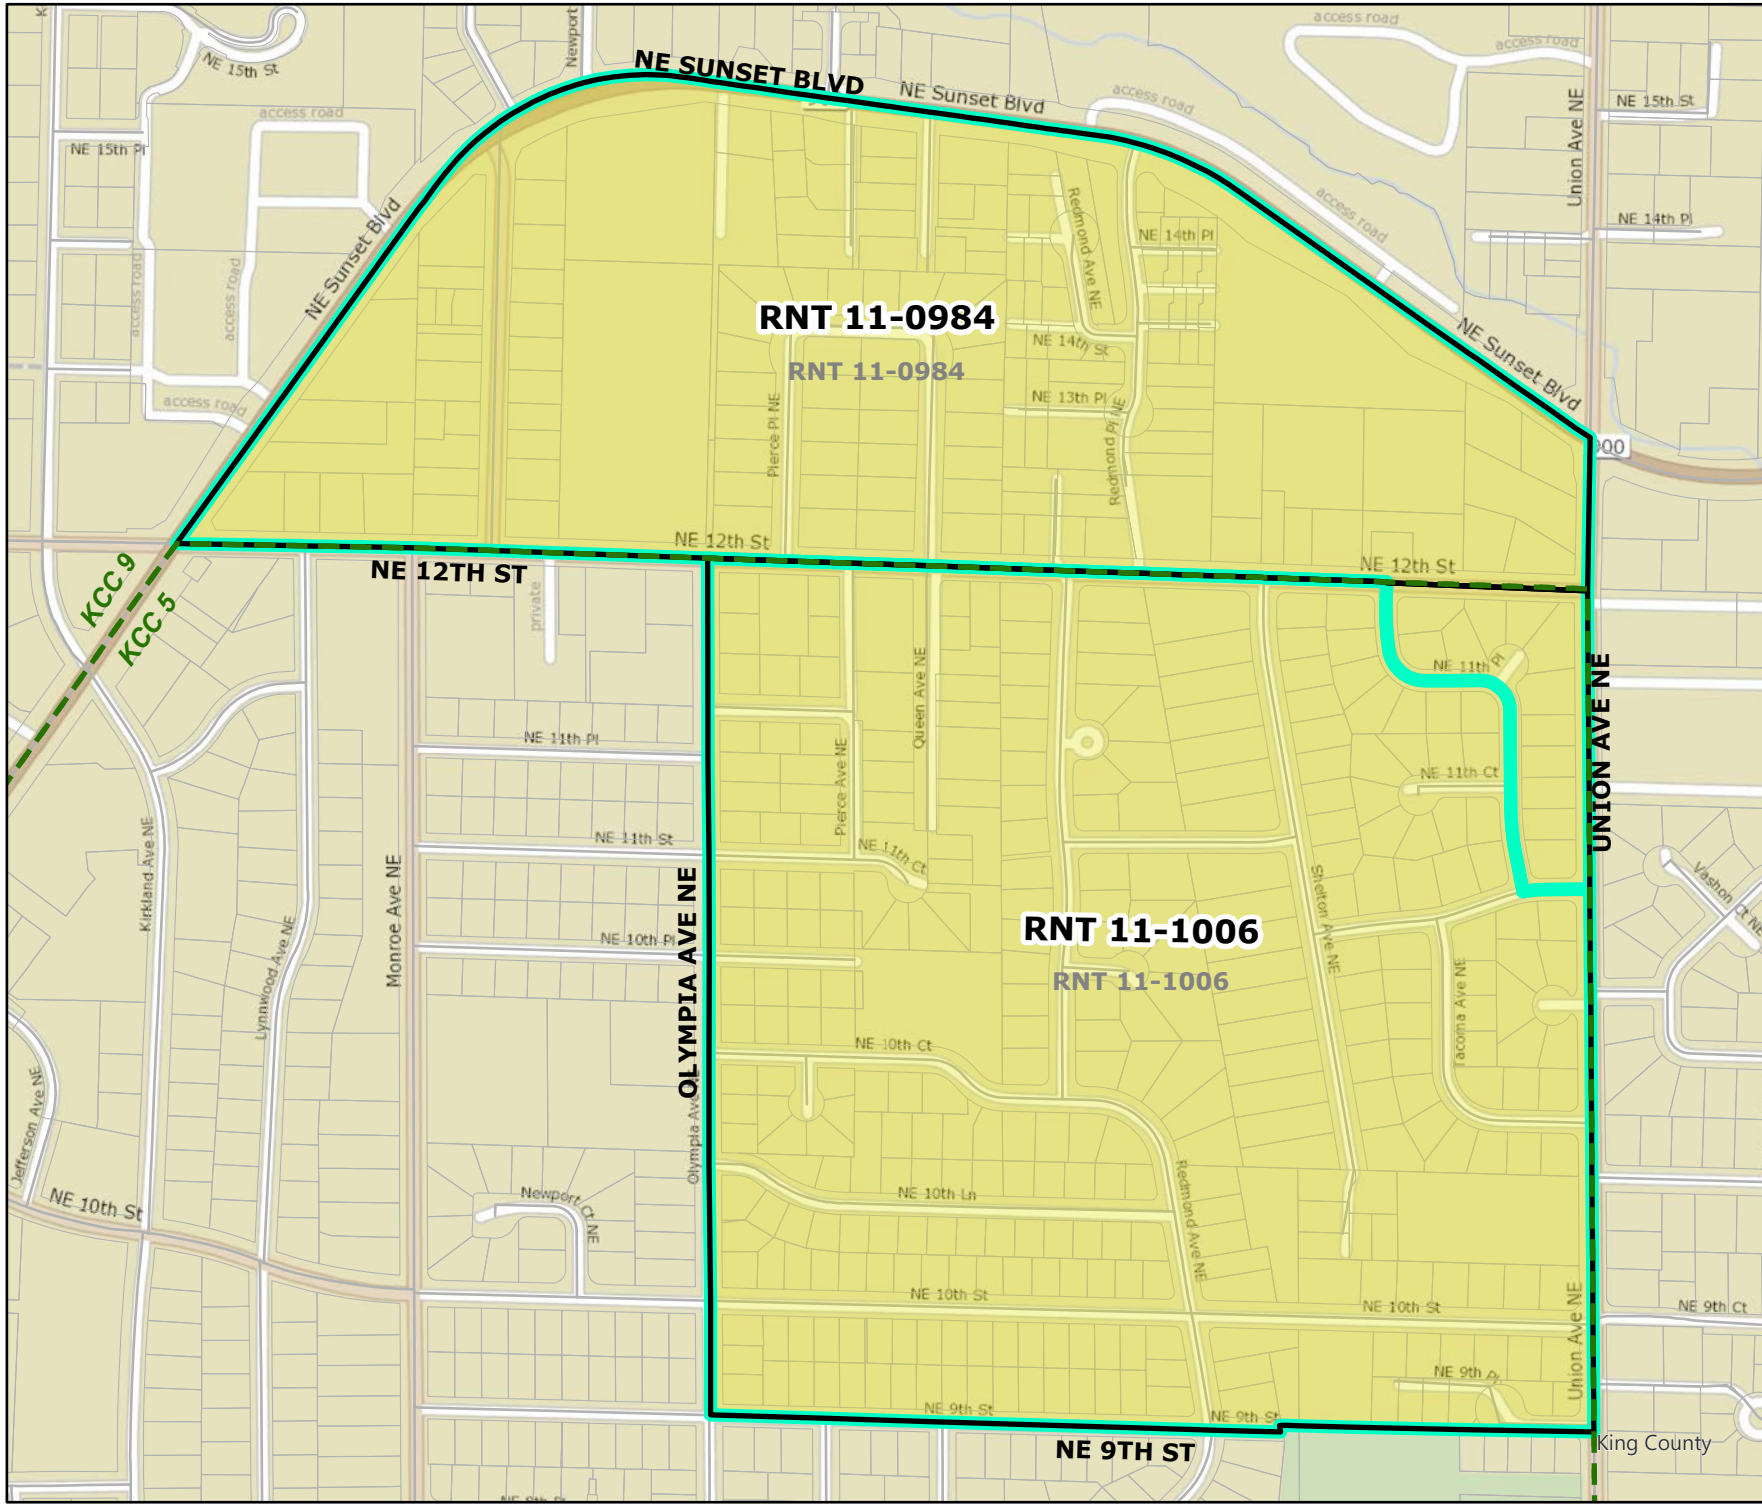

2022 Leg | Cong | KC Redistricting

Code	Precinct Name	NEW LG	NEW CG	NEW CC
0984	RNT 11-0984	11	9	9
1006	RNT 11-1006	11	9	5

Original Precinct(s) and OLD Districts				
0984	RNT 11-0984	11	9	9
1006	RNT 11-1006	11	9	9

*: Denotes precinct(s) that have been abolished.
Precinct map produced by King County GIS Elections in accordance with KCC 1.12.101 & RCW 29A.16.040

Legend

- Original Precinct(s)
- New Precinct(s)
- Altered Precinct(s)
- Legislative Districts
- Congressional Districts
- King County Council Districts