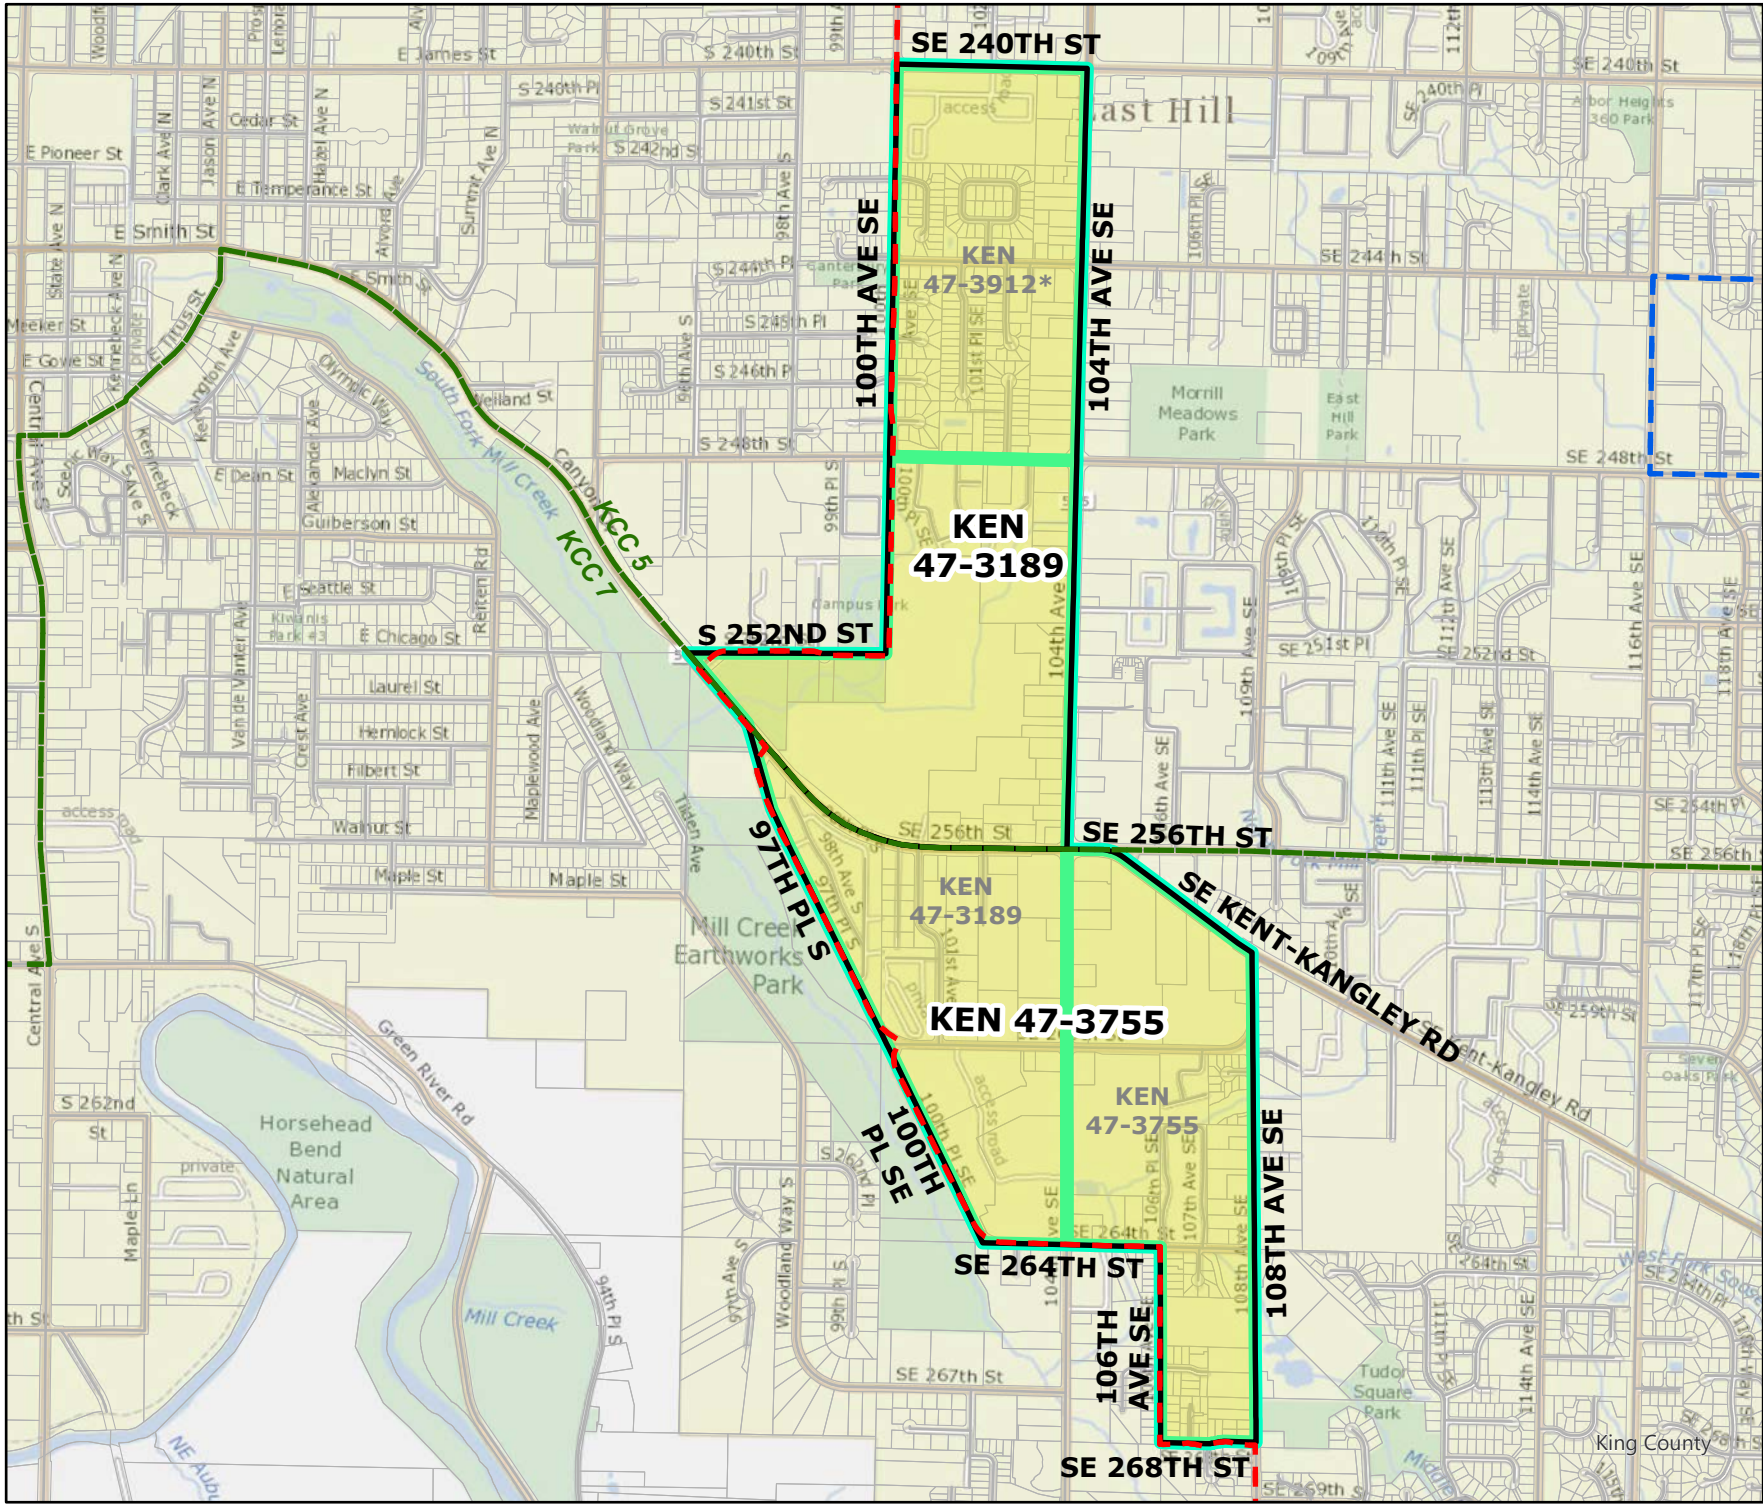

2022 Leg|Cong|KC Redistricting

Code	Precinct Name	NEW LG	NEW CG	NEW CC
3189	KEN 47-3189	47	9	5
3755	KEN 47-3755	47	9	7

Original Precinct(s) and OLD Districts				
3189	KEN 47-3189	47	9	5
3755	KEN 47-3755	47	8	5
3912	KEN 47-3912*	47	9	5

*: Denotes precinct(s) that have been abolished.
Precinct map produced by King County GIS Elections in accordance with KCC 1.12.101 & RCW 29A.16.040

Legend

- Original Precinct(s)
- New Precinct(s)
- Altered Precinct(s)
- Legislative Districts
- Congressional Districts
- King County Council Districts