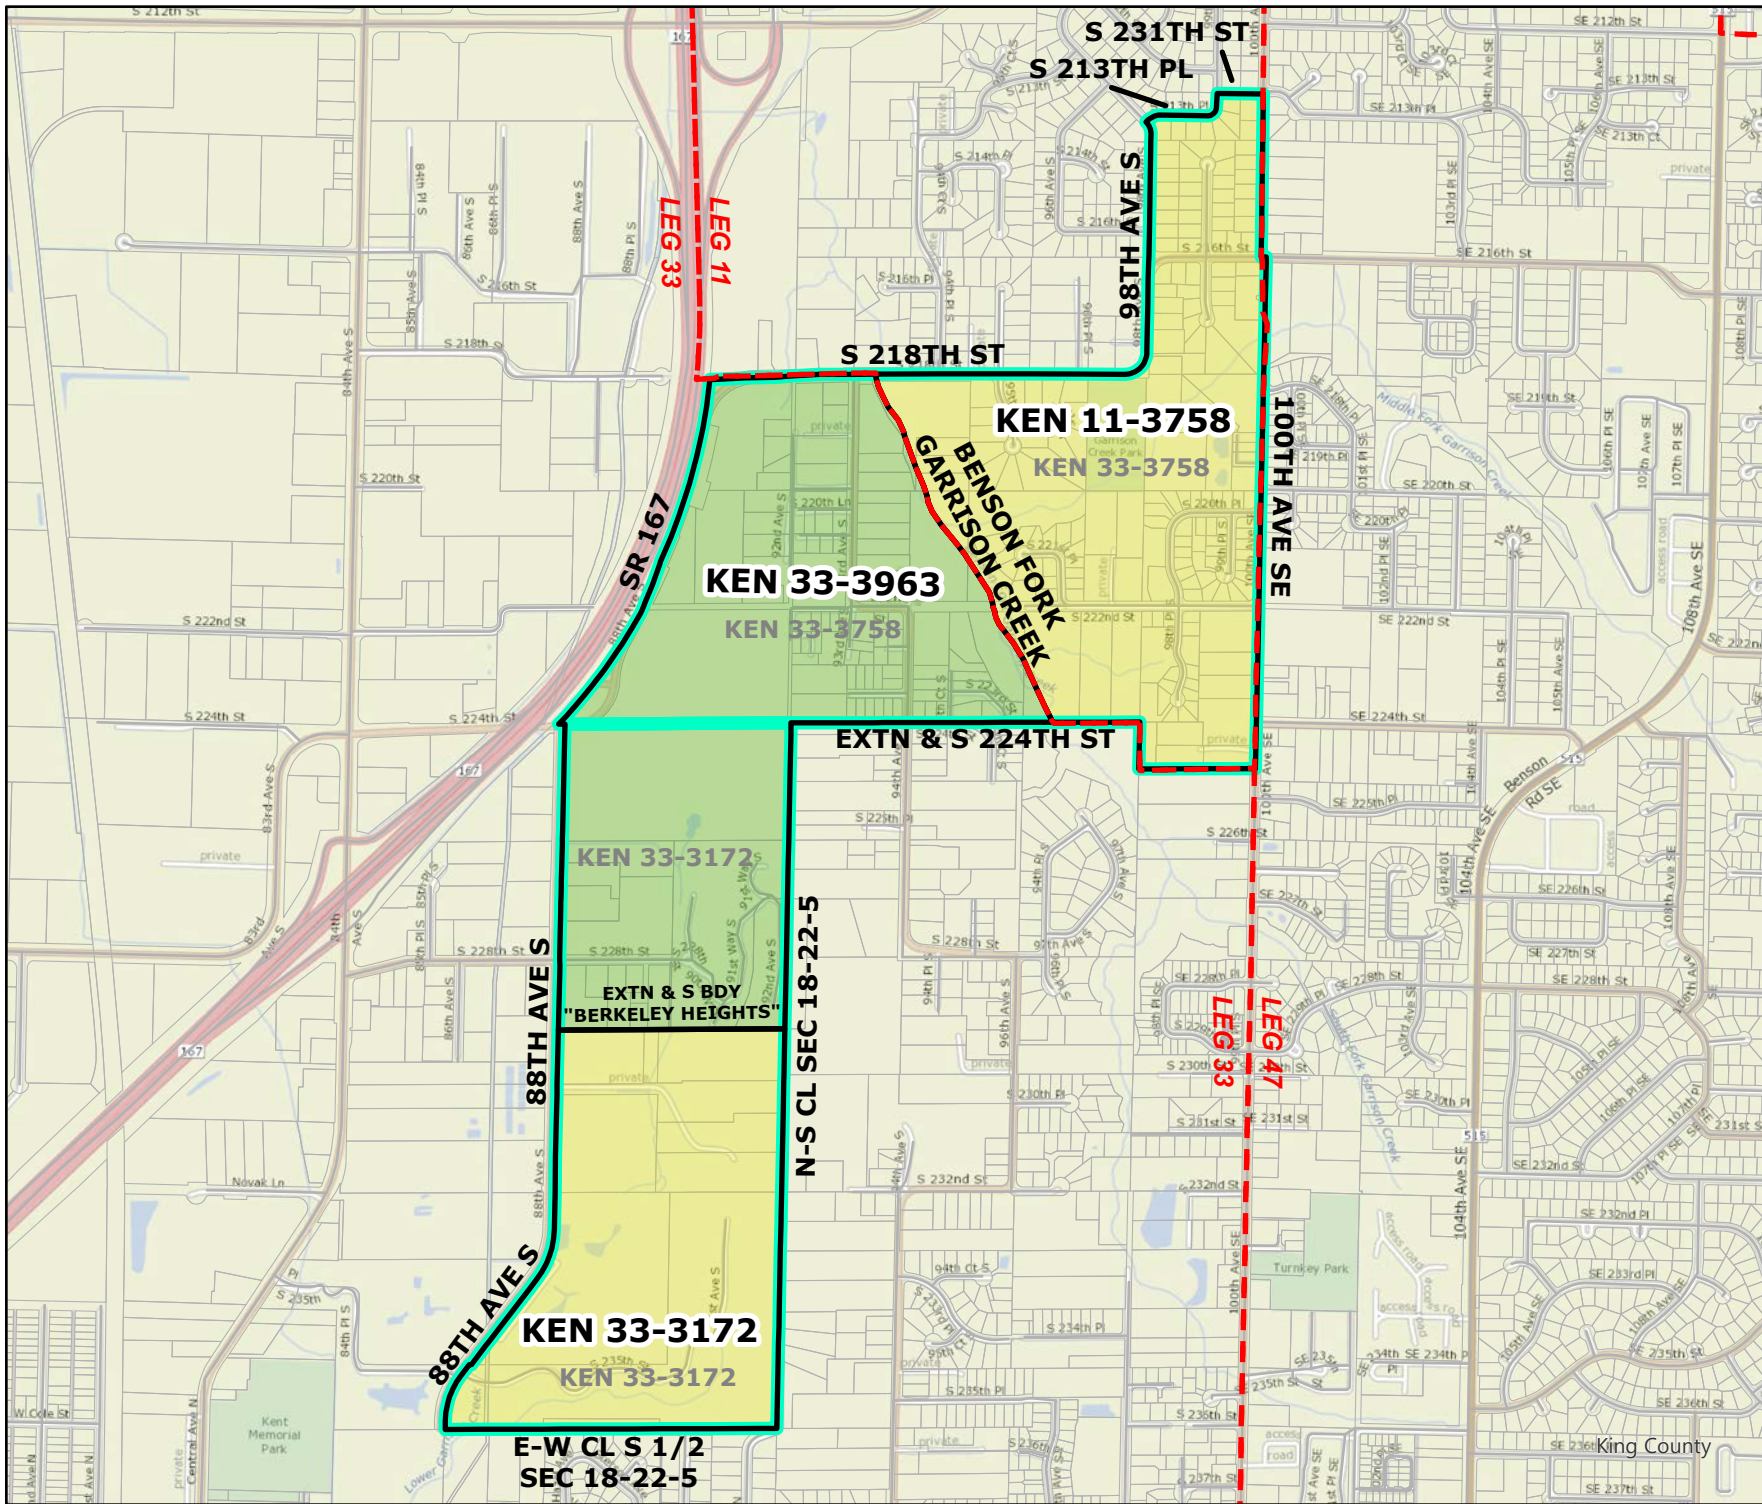

2022 Leg|Cong|KC Redistricting

Code	Precinct Name	NEW LG	NEW CG	NEW CC
3963	KEN 33-3963	33	9	5
3758	KEN 11-3758	11	9	5
3172	KEN 33-3172	33	9	5

Original Precinct(s) and OLD Districts

3758	KEN 33-3758	33	9	5
3172	KEN 33-3172	33	9	5

*: Denotes precinct(s) that have been abolished.
Precinct map produced by King County GIS Elections in accordance with KCC 1.12.101 & RCW 29A.16.040

Legend

- Original Precinct(s)
- New Precinct(s)
- Altered Precinct(s)
- Legislative Districts
- Congressional Districts
- King County Council Districts