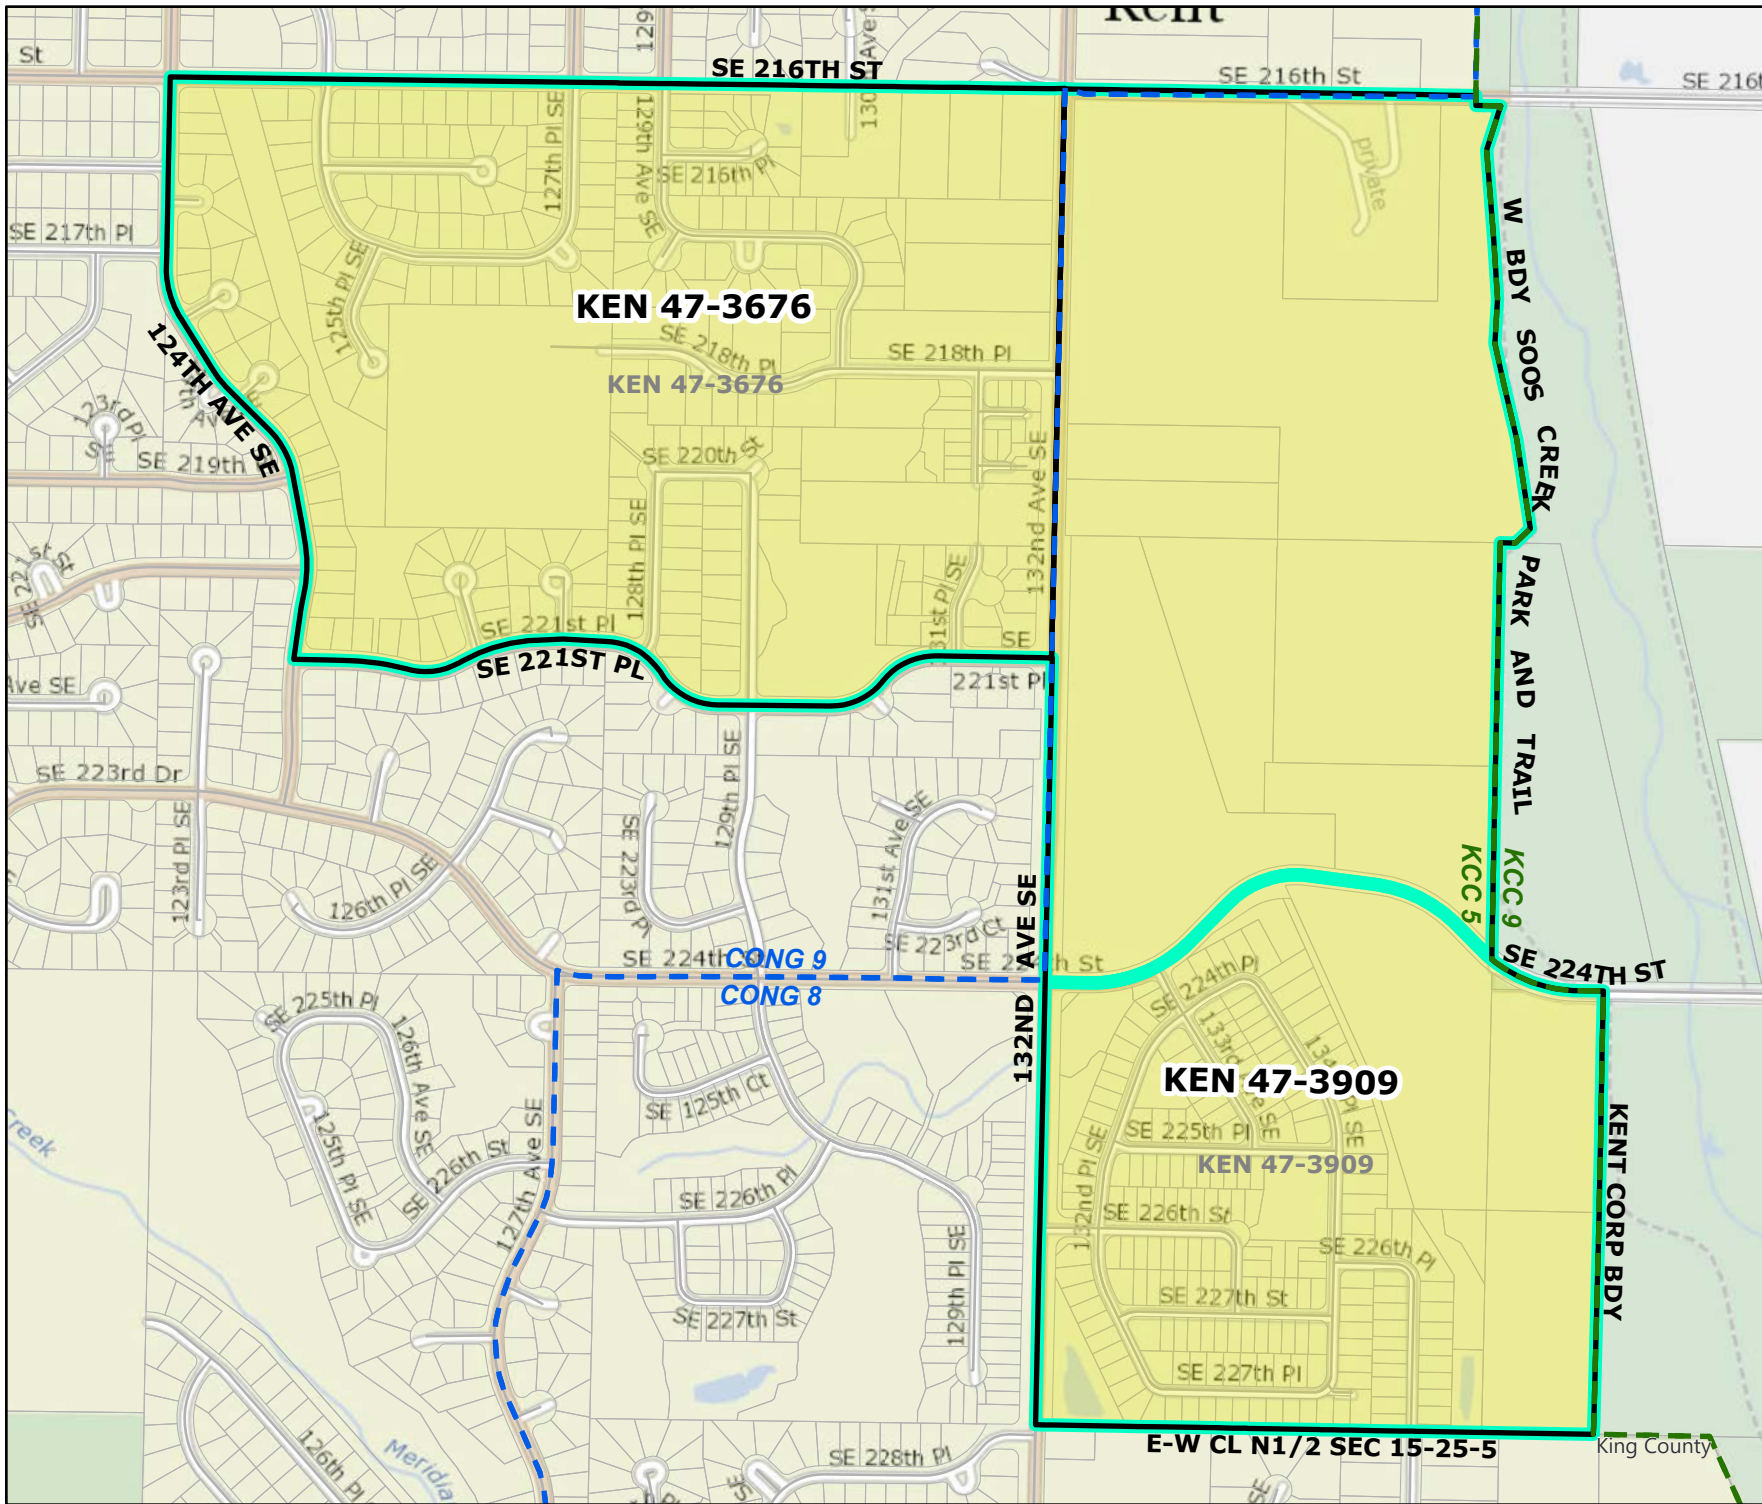

2022 Leg | Cong | KC Redistricting

Code	Precinct Name	NEW LG	NEW CG	NEW CC
3676	KEN 47-3676	47	9	5
3909	KEN 47-3909	47	8	5

Original Precinct(s) and OLD Districts				
3676	KEN 47-3676	47	9	5
3909	KEN 47-3909	47	9	5

*: Denotes precinct(s) that have been abolished.
Precinct map produced by King County GIS Elections in accordance with KCC 1.12.101 & RCW 29A.16.040

Legend

- Original Precinct(s)
- New Precinct(s)
- Altered Precinct(s)
- Legislative Districts
- Congressional Districts
- King County Council Districts