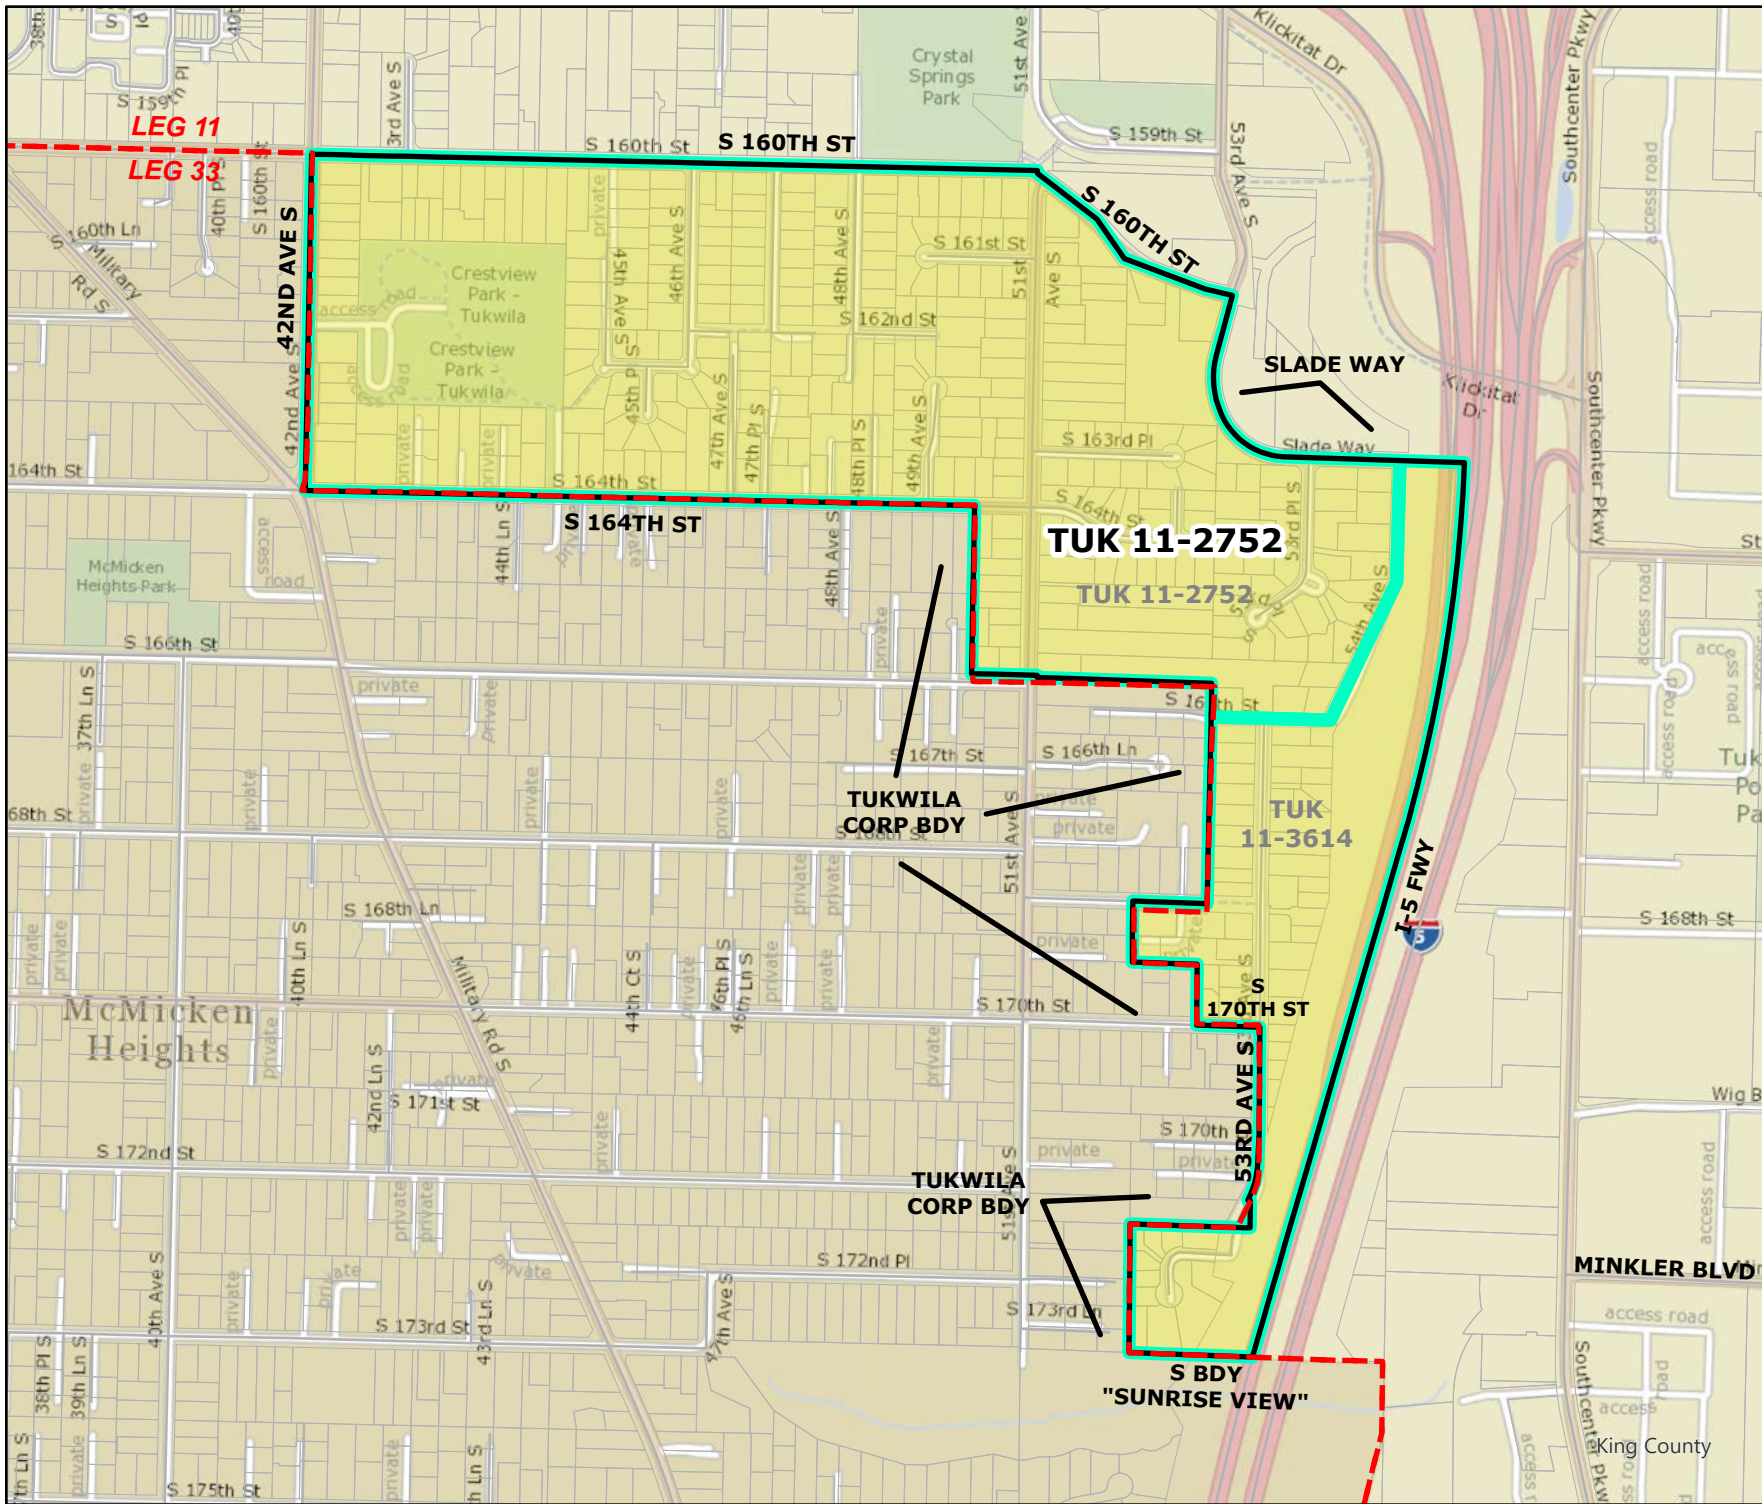

2022 Leg|Cong|KC Redistricting

Code	Precinct Name	NEW LG	NEW CG	NEW CC
2752	TUK 11-2752	11	9	5
Original Precinct(s) and OLD Districts				
2752	TUK 11-2752	11	9	8
3614	TUK 11-3614 *	11	9	5

*: Denotes precinct(s) that have been abolished.
Precinct map produced by King County GIS Elections in accordance with KCC 1.12.101 & RCW 29A.16.040

Legend

- Original Precinct(s)
- New Precinct(s)
- Altered Precinct(s)
- Legislative Districts
- Congressional Districts
- King County Council Districts