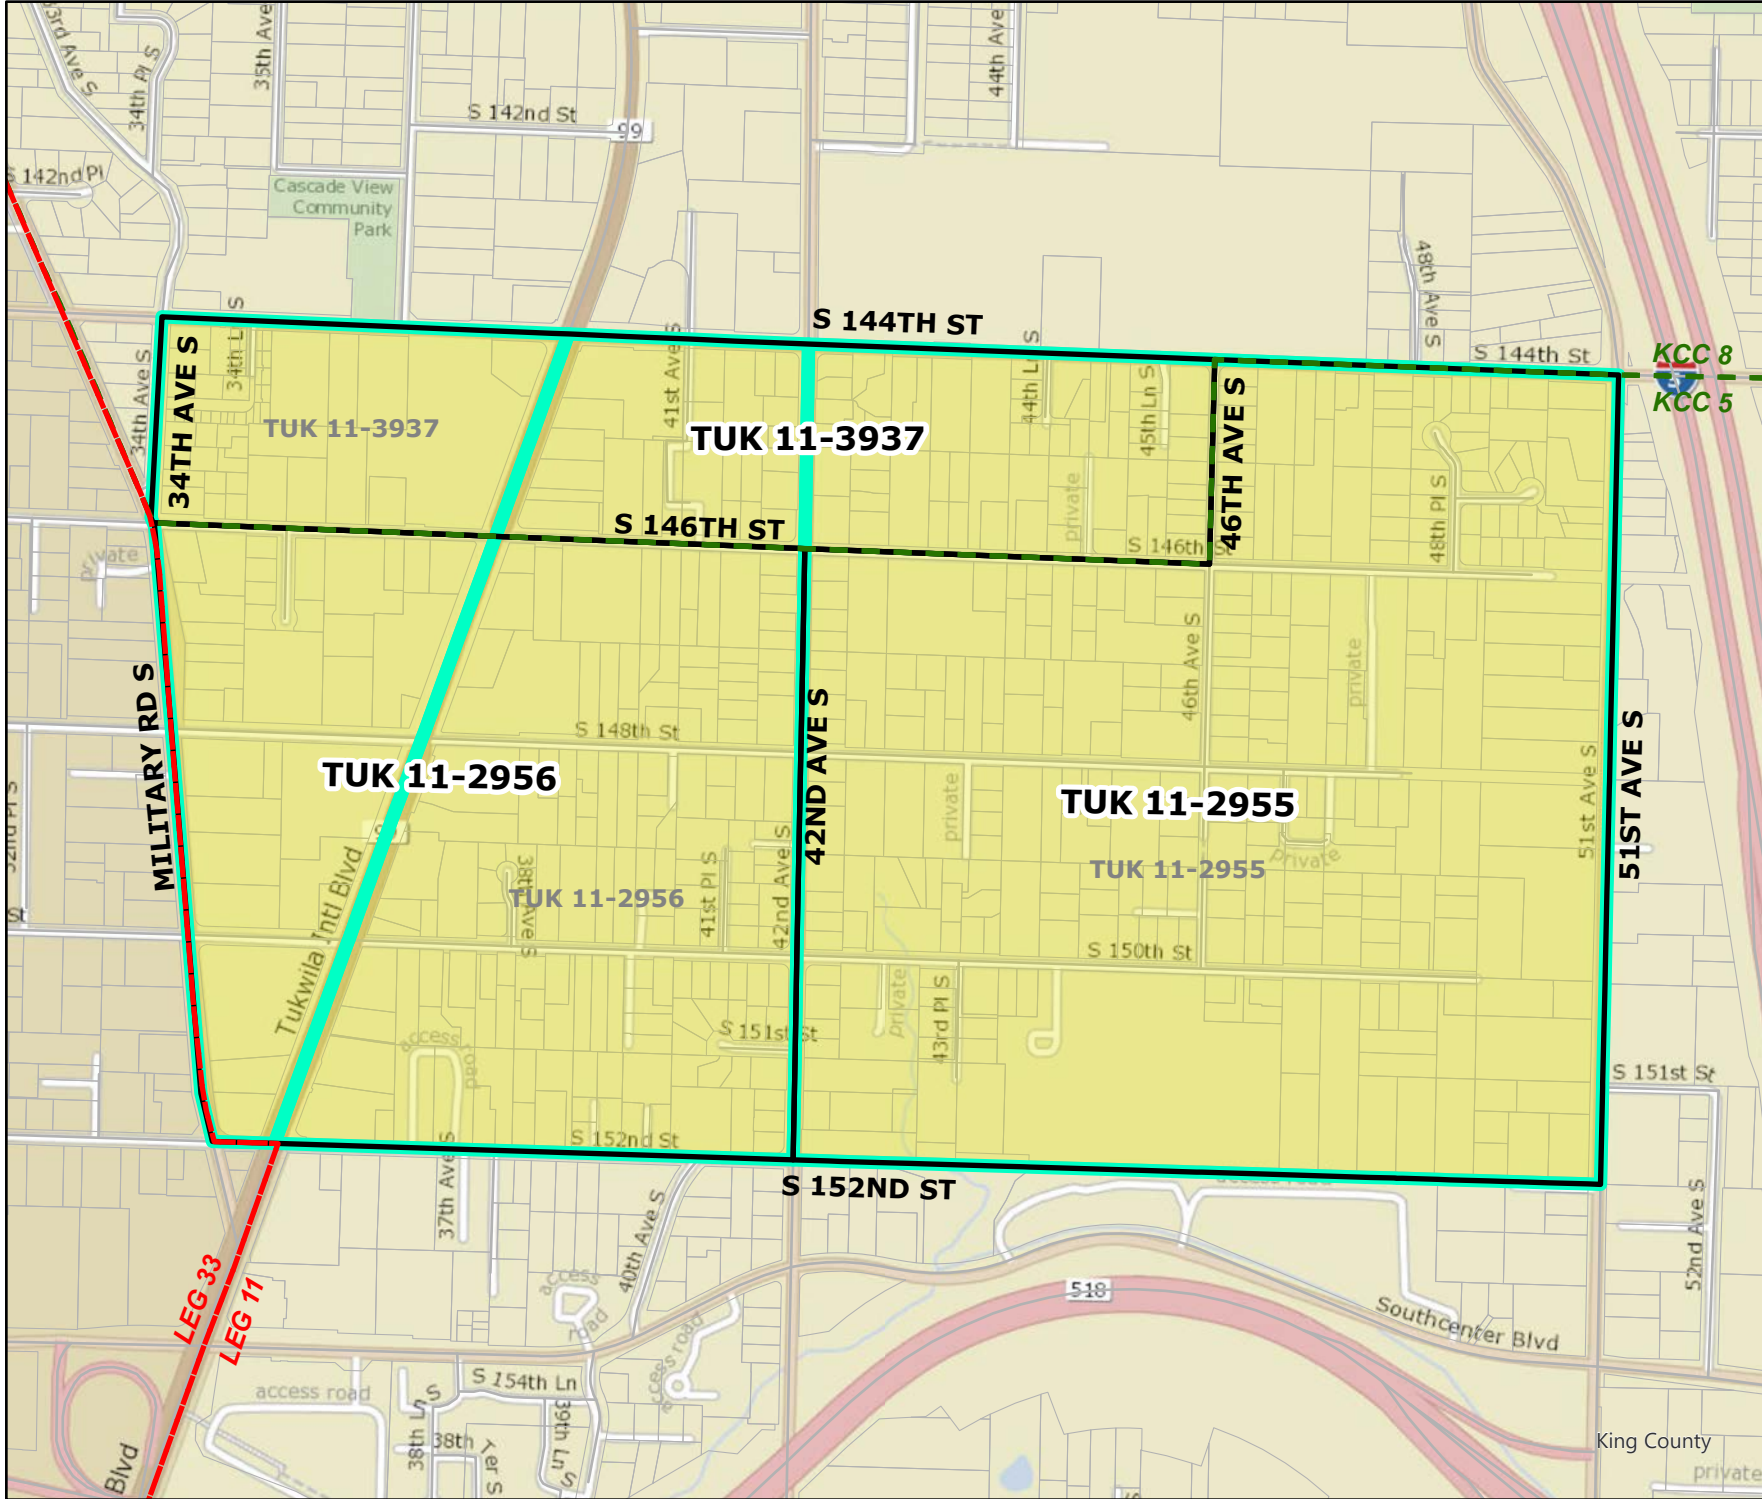

2022 Leg|Cong|KC Redistricting

Code	Precinct Name	NEW LG	NEW CG	NEW CC
2955	TUK 11-2955	11	9	5
2956	TUK 11-2956	11	9	5
3937	TUK 11-3937	11	9	8

Original Precinct(s) and OLD Districts				
2955	TUK 11-2955	11	9	8
2956	TUK 11-2956	11	9	8
3937	TUK 11-3937	11	9	8

*: Denotes precinct(s) that have been abolished.
Precinct map produced by King County GIS Elections in accordance with KCC 1.12.101 & RCW 29A.16.040

Legend

- Original Precinct(s)
- New Precinct(s)
- Altered Precinct(s)
- Legislative Districts
- Congressional Districts
- King County Council Districts