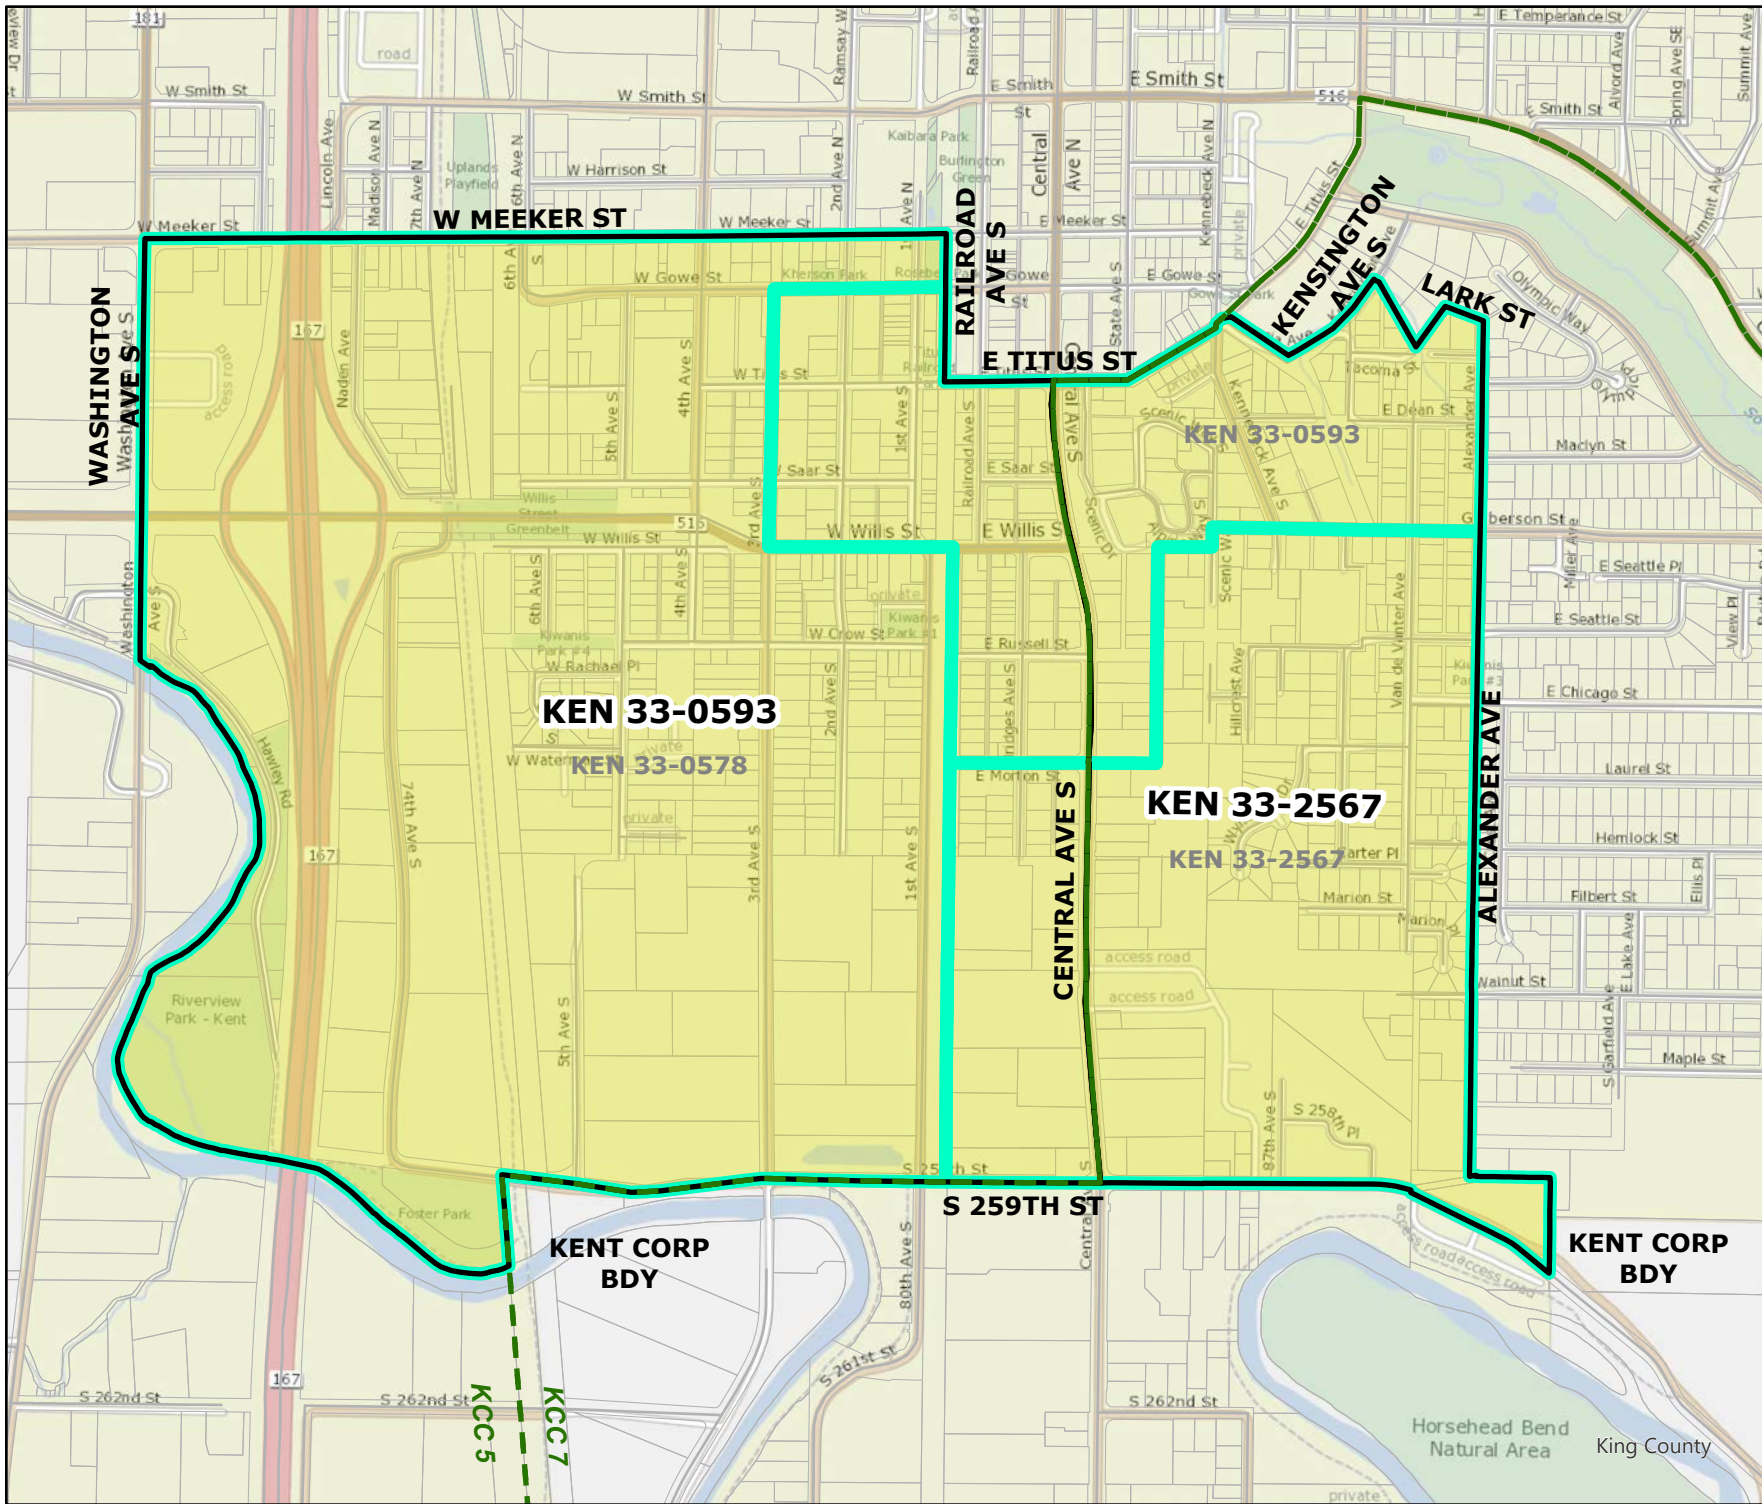

*: Denotes precinct(s) that have been abolished.
 Precinct map produced by King County GIS Elections in accordance with KCC 1.12.101 & RCW 29A.16.040

Legend

- Original Precinct(s)
- New Precinct(s)
- Altered Precinct(s)
- Legislative Districts
- Congressional Districts
- King County Council Districts

King County

2022 Leg|Cong|KC Redistricting

Code	Precinct Name	NEW LG	NEW CG	NEW CC
0479	GRANDVIEW	33	9	5

Original Precinct(s) and OLD Districts				
0479	GRANDVIEW	11	9	5
3616	FRAGER*	33	9	5

*: Denotes precinct(s) that have been abolished.
Precinct map produced by King County GIS Elections in accordance with KCC 1.12.101 & RCW 29A.16.040

Legend

- Original Precinct(s)
- New Precinct(s)
- Altered Precinct(s)
- Legislative Districts
- Congressional Districts
- King County Council Districts

2022 Leg|Cong|KC Redistricting

Code	Precinct Name	NEW LG	NEW CG	NEW CC
0593	KEN 33-0593	33	9	5
2567	KEN 33-2567	33	9	7

Original Precinct(s) and OLD Districts				
0593	KEN 33-0593	33	9	5
0578	KEN 33-0578*	33	9	5
2567	KEN 33-2567	33	9	5

*: Denotes precinct(s) that have been abolished.
 Precinct map produced by King County GIS Elections in accordance with KCC 1.12.101 & RCW 29A.16.040