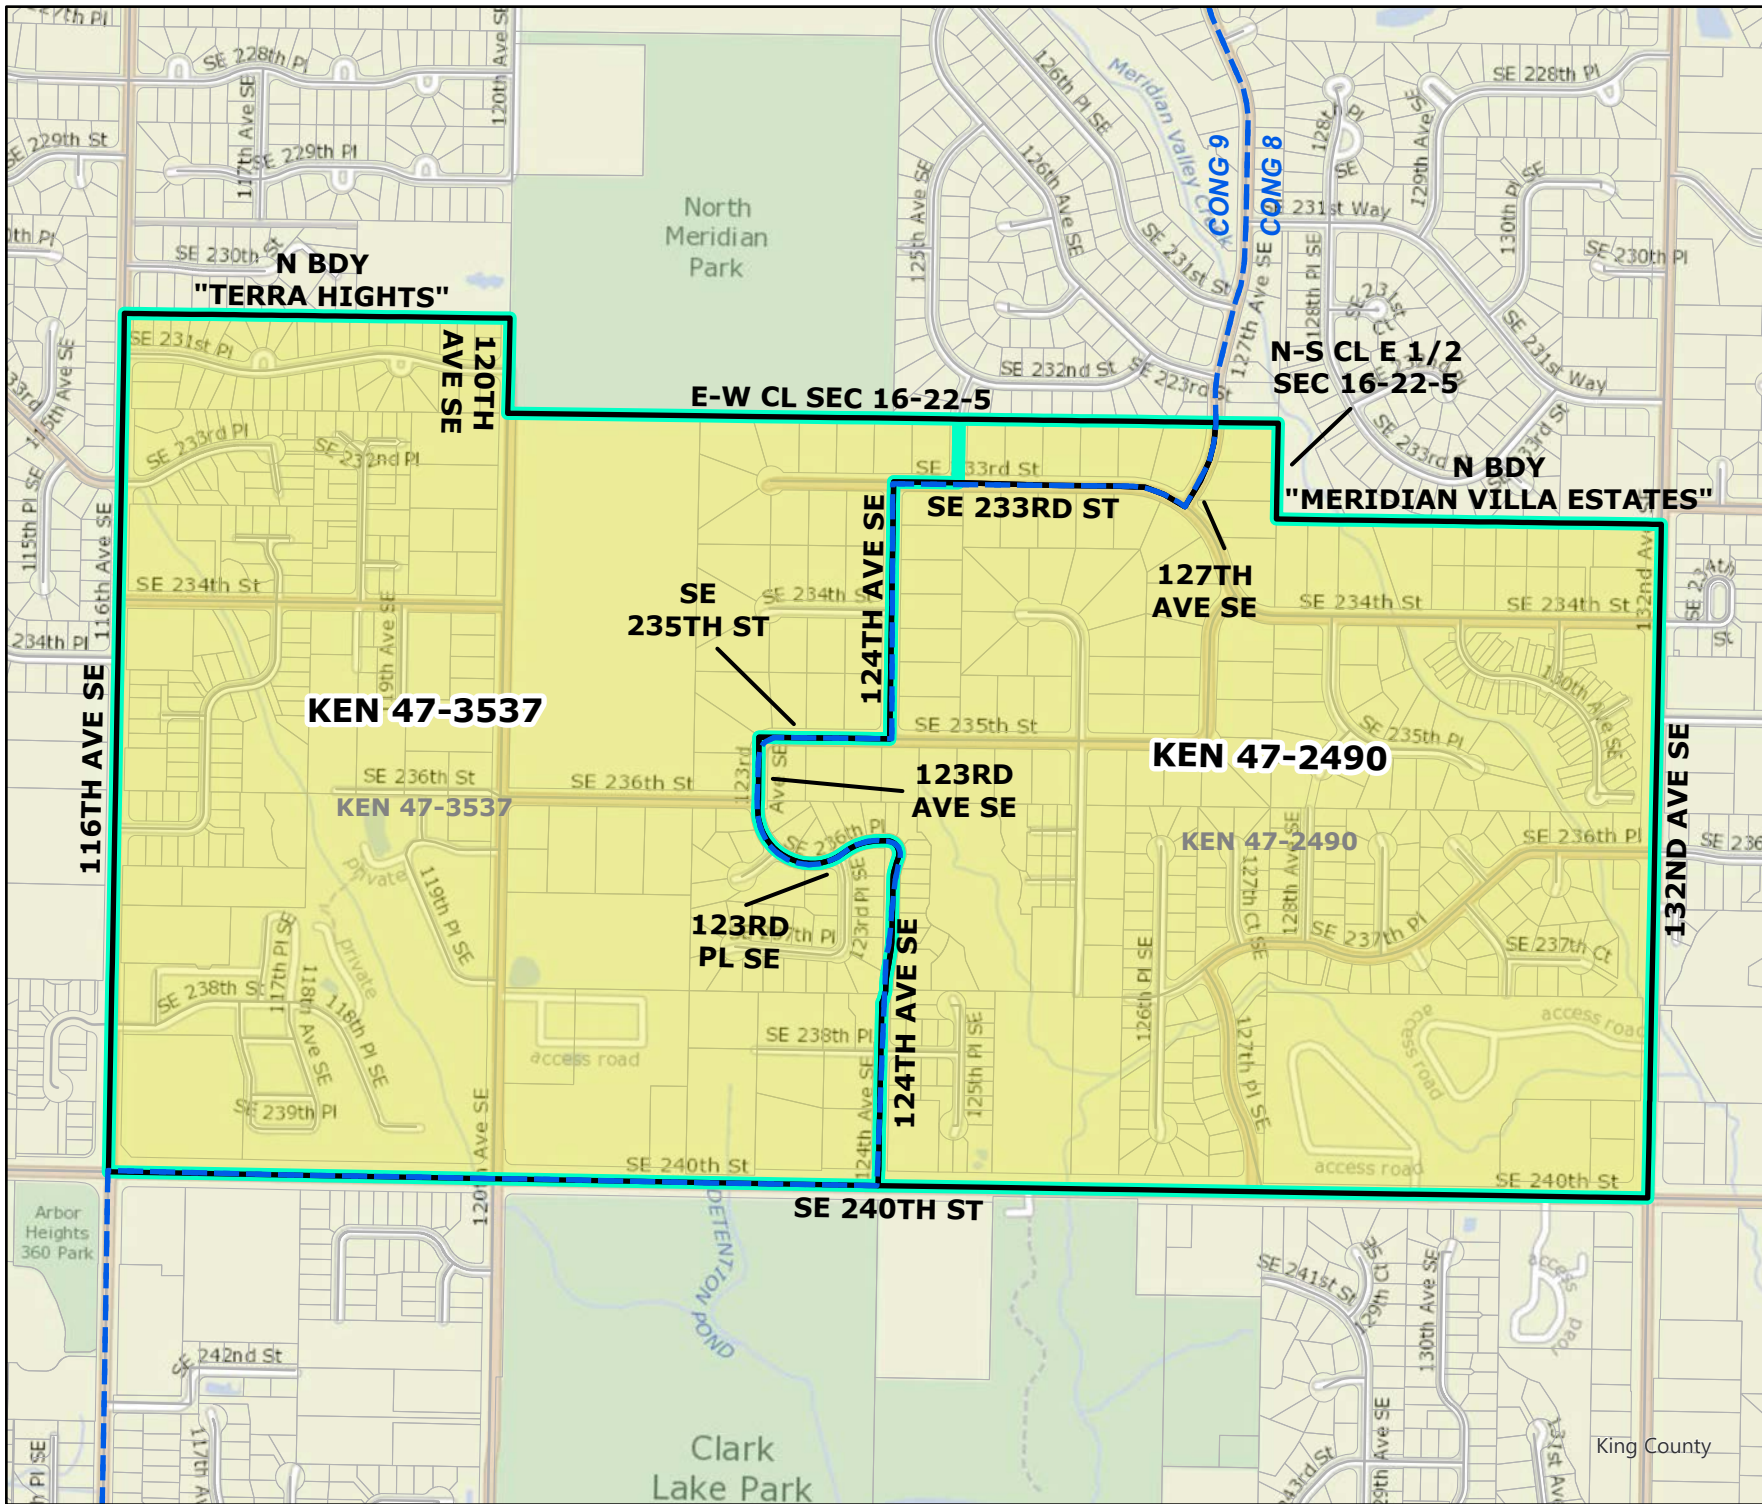

2022 Leg | Cong | KC Redistricting

Code	Precinct Name	NEW LG	NEW CG	NEW CC
3537	KEN 47-3537	47	9	5
2490	KEN 47-2490	47	8	5

Original Precinct(s) and OLD Districts				
3537	KEN 47-3537	47	9	5
2490	KEN 47-2490	47	9	5

*: Denotes precinct(s) that have been abolished.
Precinct map produced by King County GIS Elections in accordance with KCC 1.12.101 & RCW 29A.16.040

Legend

- Original Precinct(s)
- New Precinct(s)
- Altered Precinct(s)
- Legislative Districts
- Congressional Districts
- King County Council Districts