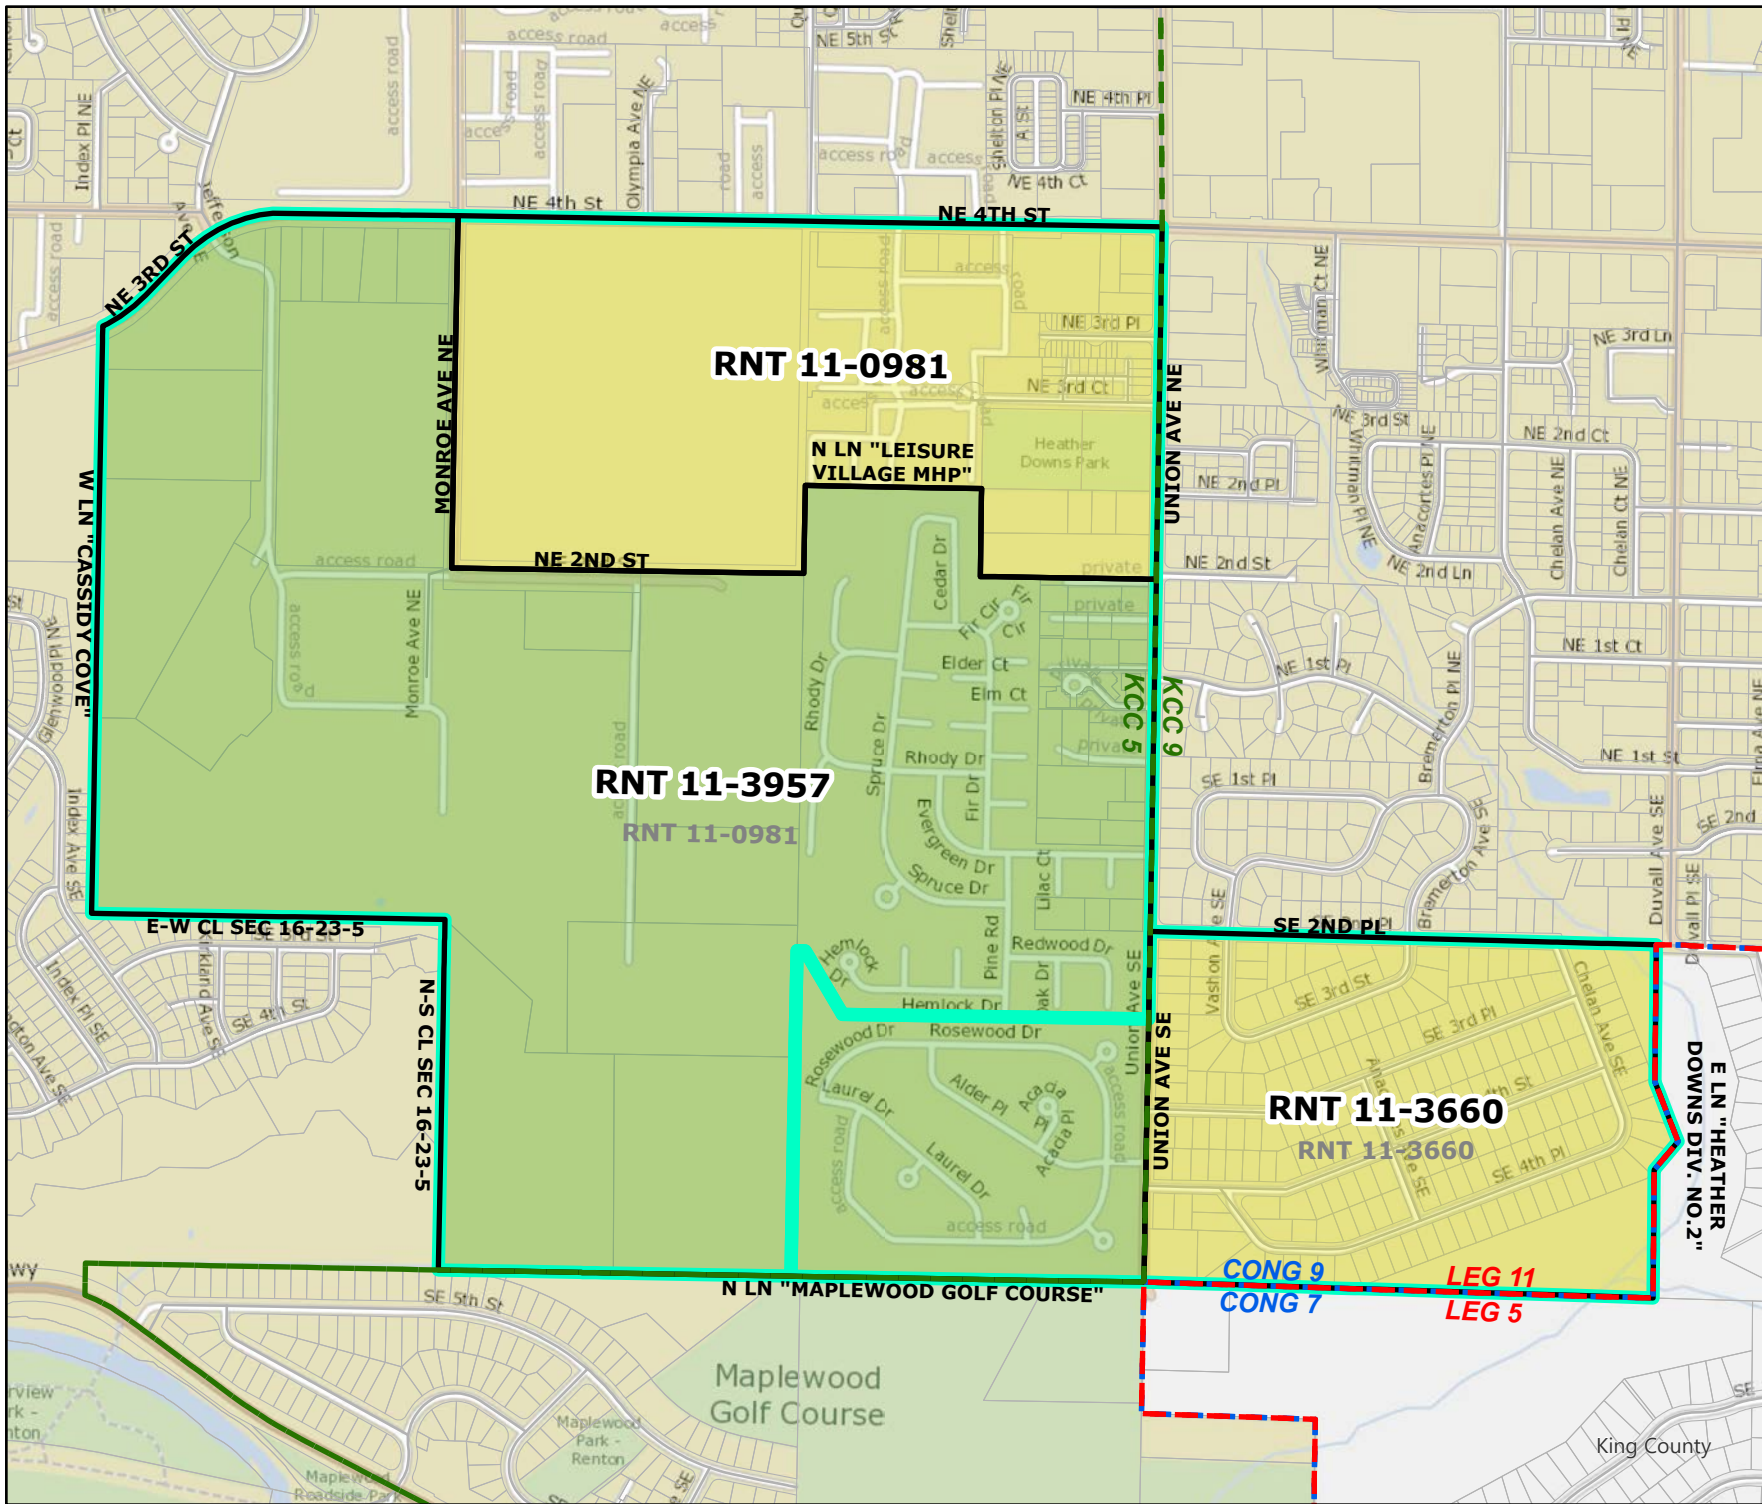

2022 Leg|Cong|KC Redistricting

Code	Precinct Name	NEW LG	NEW CG	NEW CC
3957	RNT 11-3957	11	9	5
3660	RNT 11-3660	11	9	9
0981	RNT 11-0981	11	9	5
Original Precinct(s) and OLD Districts				
3660	RNT 11-3660	11	9	9
0981	RNT 11-0981	11	9	9

*: Denotes precinct(s) that have been abolished.
Precinct map produced by King County GIS Elections in accordance with KCC 1.12.101 & RCW 29A.16.040

Legend

- Original Precinct(s)
- New Precinct(s)
- Altered Precinct(s)
- Legislative Districts
- Congressional Districts
- King County Council Districts