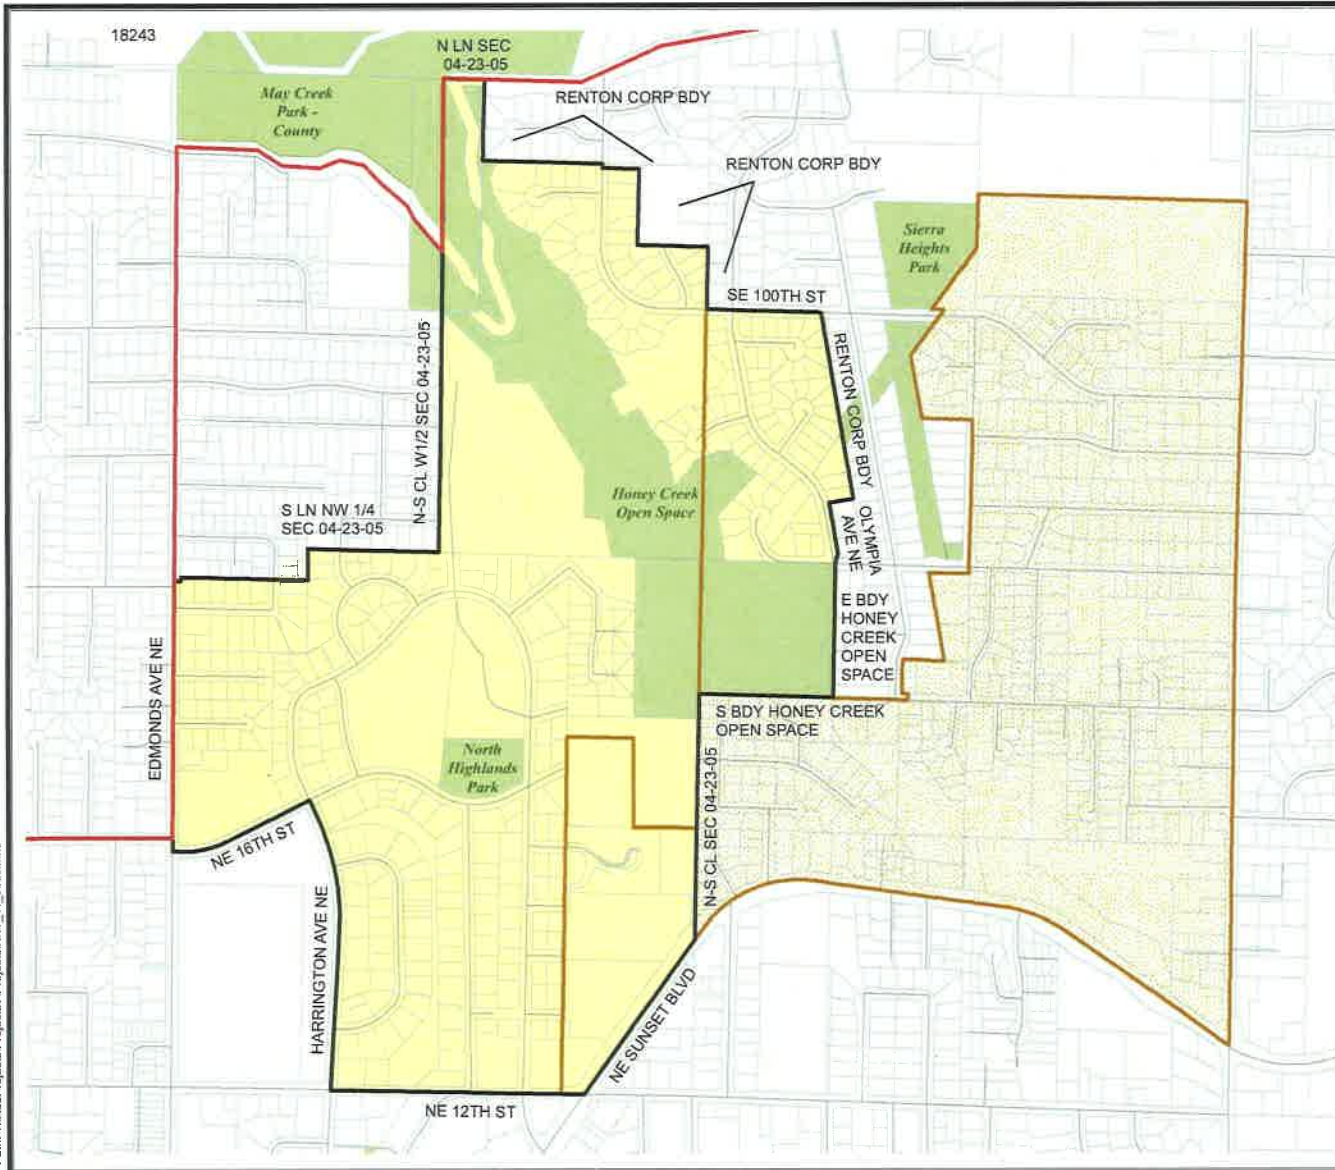

2016 Precinct Alterations

Code	Precinct Name	LG	CG	CC
0983	RNT 11-0983	11	9	9
1011	RNT 11-1011	11	9	9
0983	RNT 11-0983	11	9	9

Legend

- Legislative District Boundaries
- Congressional District Boundaries
- Council District Boundaries
- New Precinct
- Old Precinct(s)

Census Tract:	S-T-R:
Tract 025200	04-23-05