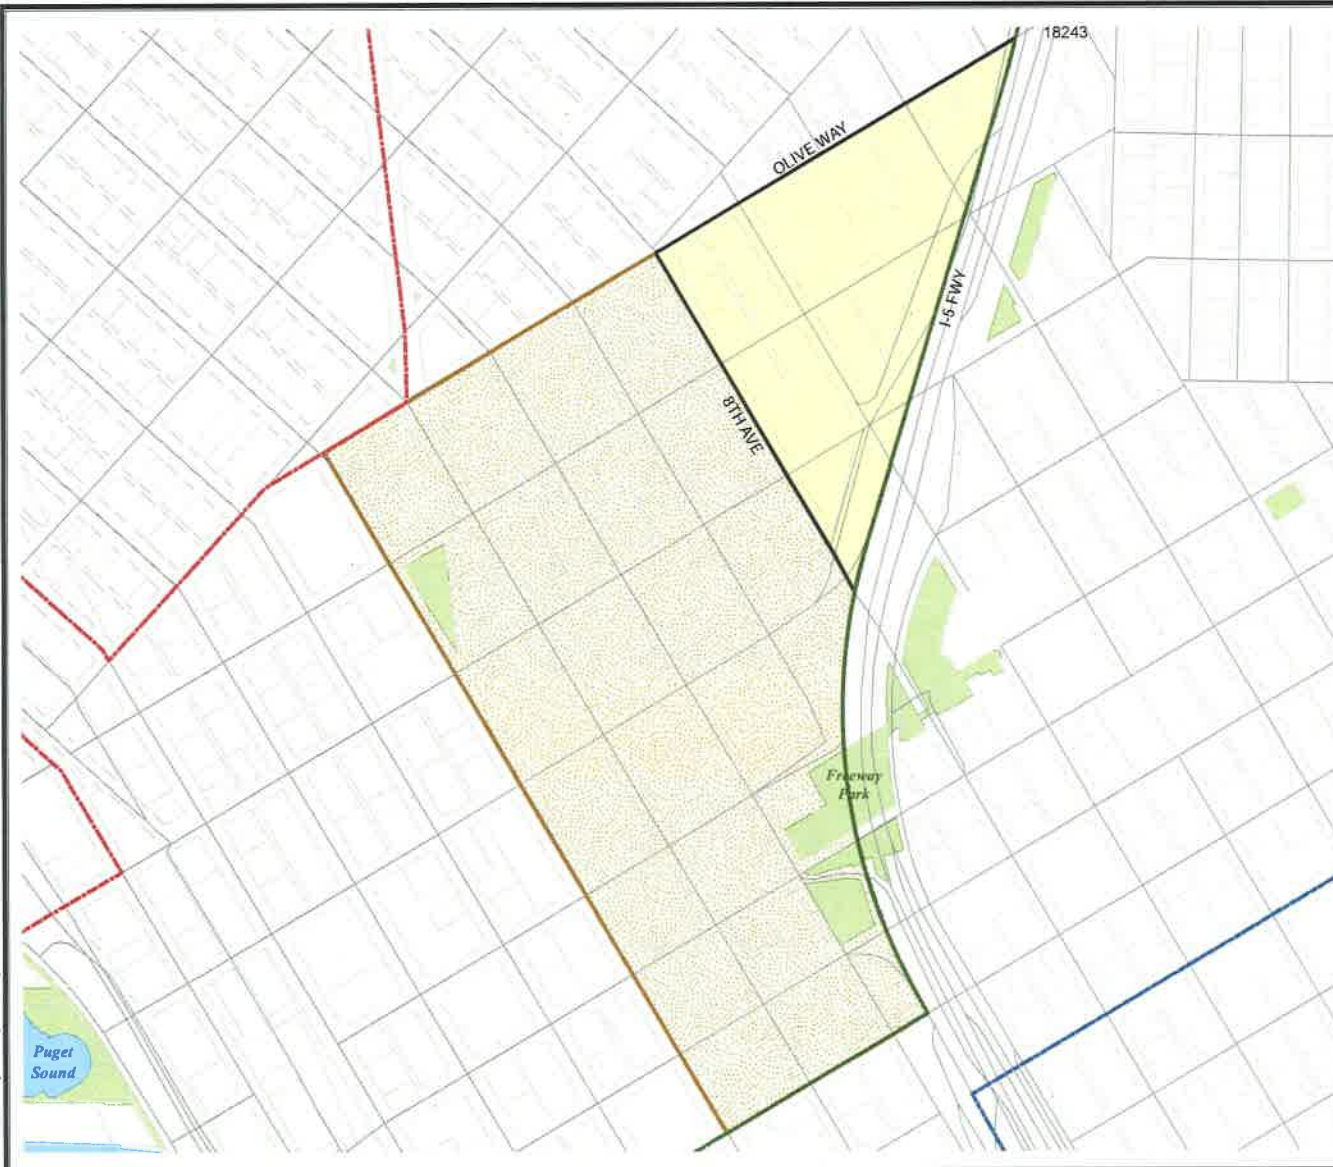

2016 Precinct Alterations

Code	Precinct Name	LG	CG	CC
2862	SEA 43-2862	43	7	4
2862	SEA 43-2862	43	7	4

Legend

- Legislative District Boundaries
- Congressional District Boundaries
- Council District Boundaries
- New Precinct
- Old Precinct(s)

Census Tract:	S-T-R:
Tract 008300	32-25-04