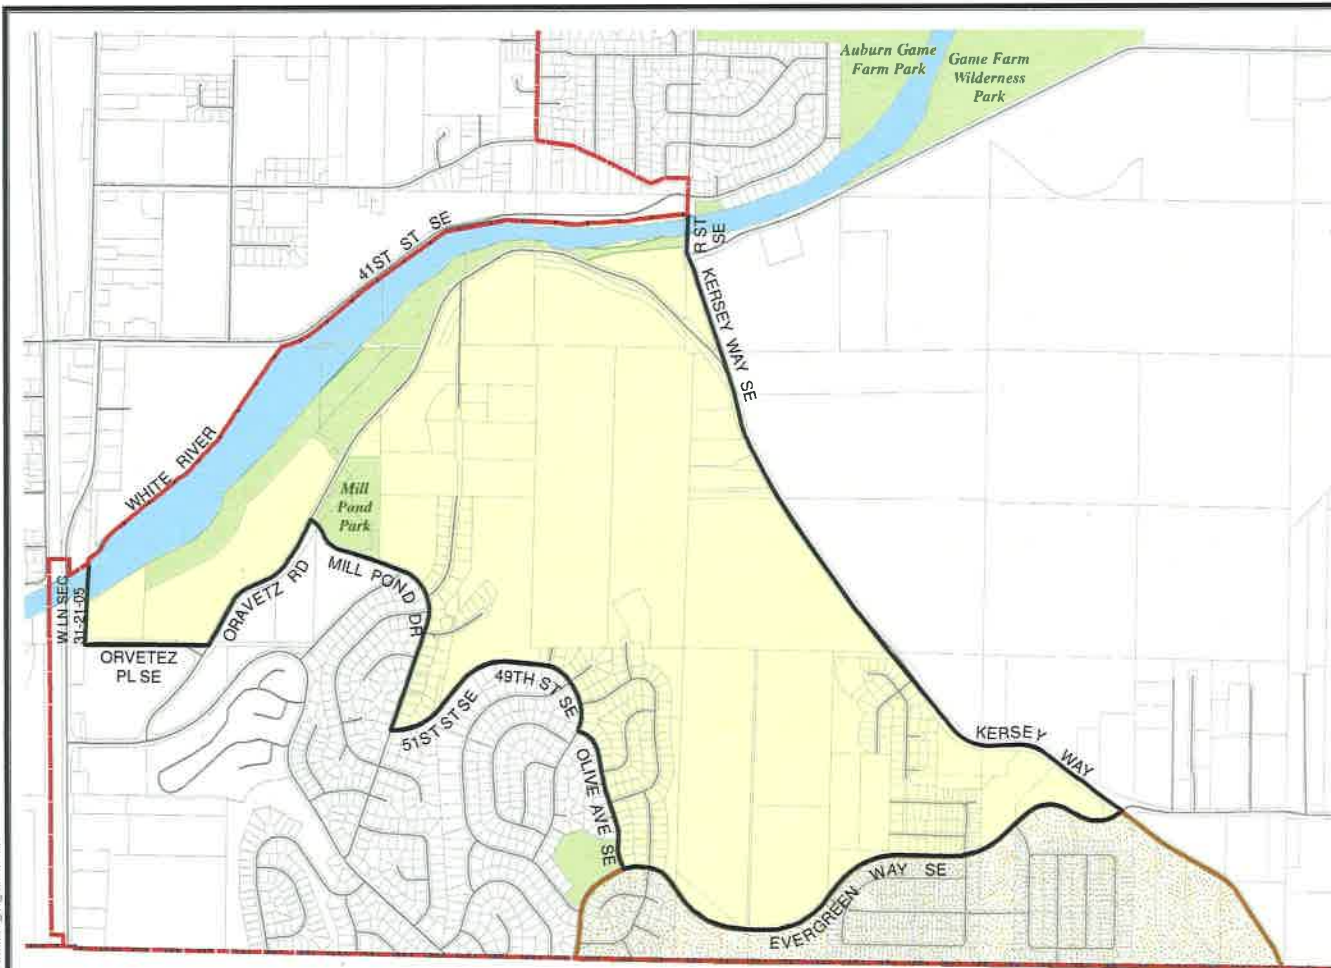

2016 Precinct Alterations

Code	Precinct Name	LG	CG	CC
0080	AUB 31-0080	31	8	7
0080	AUB 31-0080	31	8	7

Legend

- Legislative District Boundaries
- Congressional District Boundaries
- Council District Boundaries
- New Precinct
- Old Precinct(s)

Census Tract:	S-T-R:
Tract 031000	31-21-05