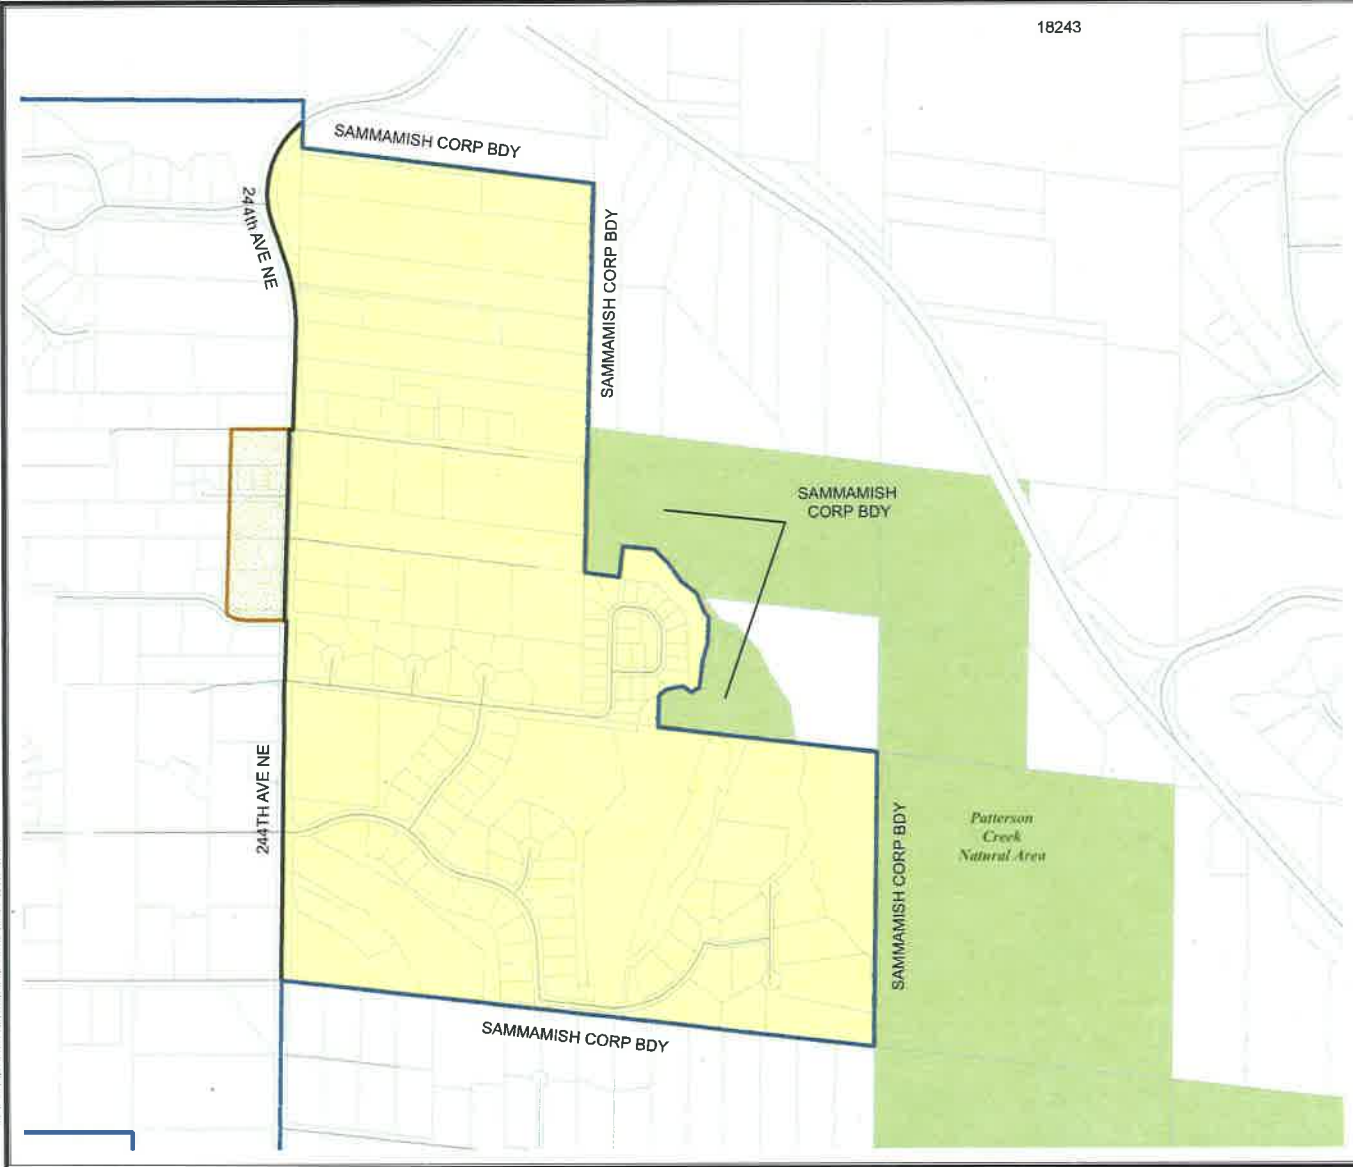

2016 Precinct Alterations

Code	Precinct Name	LG	CG	CC
3454	SAM 45-3454	45	8	3
3454	SAM 45-3454	45	8	3

Legend

- Legislative District Boundaries
- Congressional District Boundaries
- Council District Boundaries
- New Precinct
- Old Precinct(s)

Census Tract:	S-T-R:
Tract 032215	23-25-06