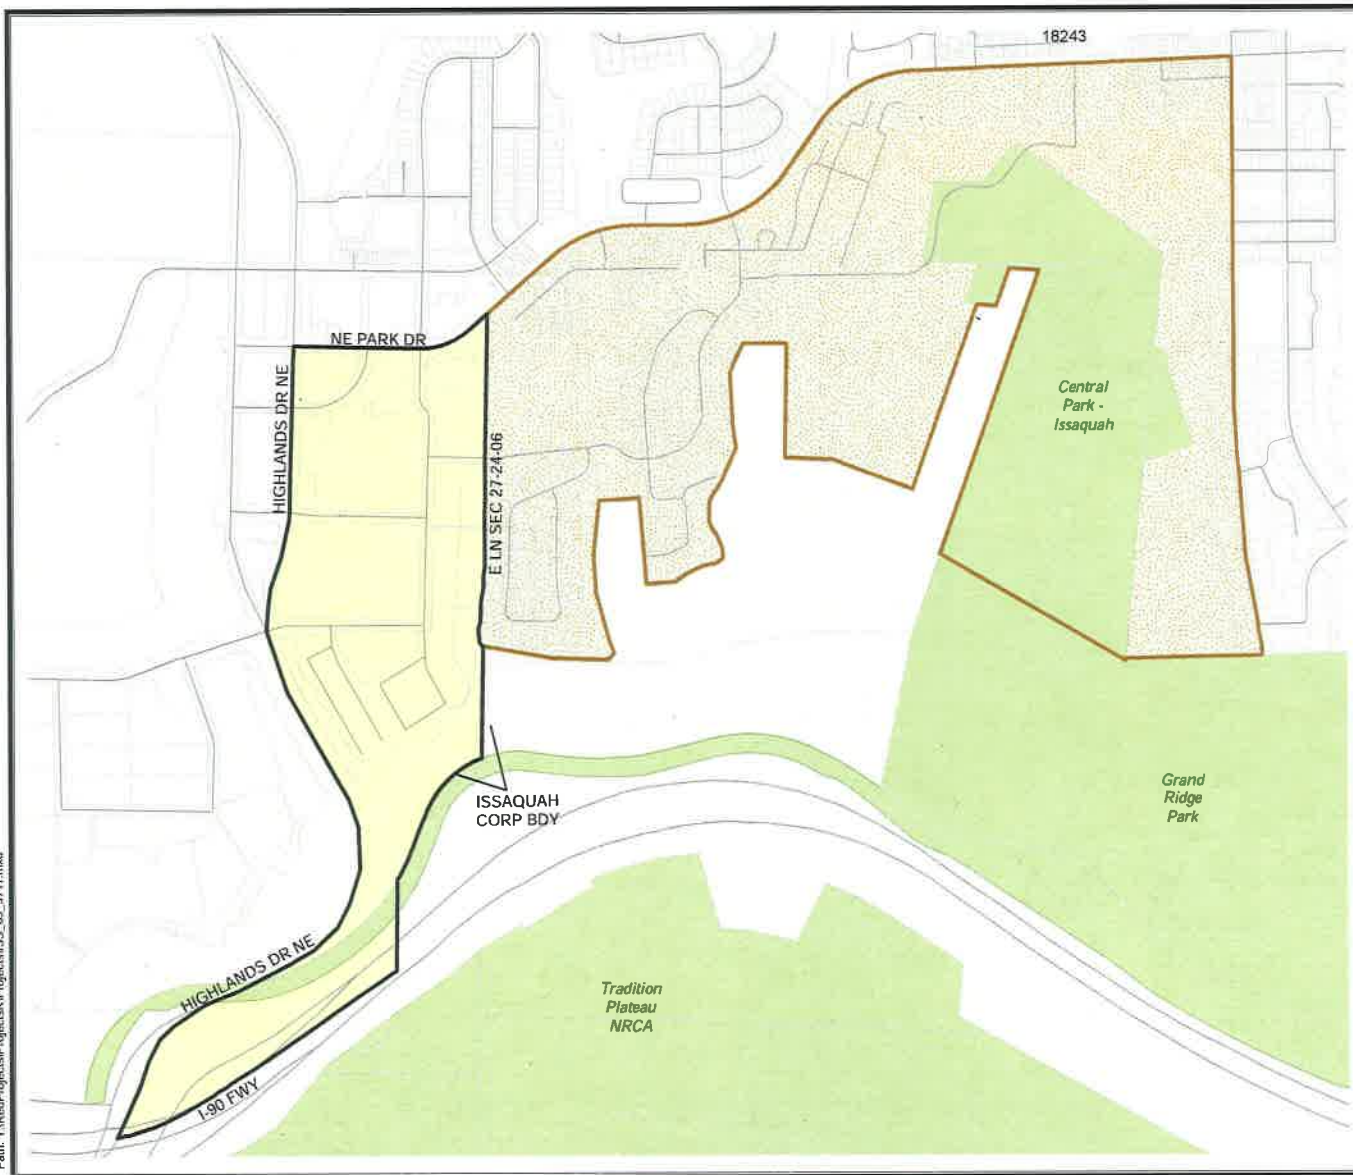

Path: Y:\Reps\Projects\Projects\ISS_05_3711.mxd

2016 Precinct Alterations

Code	Precinct Name	LG	CG	CC
3711	ISS 05-3711	5	8	3
3572	ISS 05-3572	5	8	3

Legend

- Legislative District Boundaries
- Congressional District Boundaries
- Council District Boundaries
- New Precinct
- Old Precinct(s)

Census Tract:	S-T-R:
Tract 032210	27-24-06