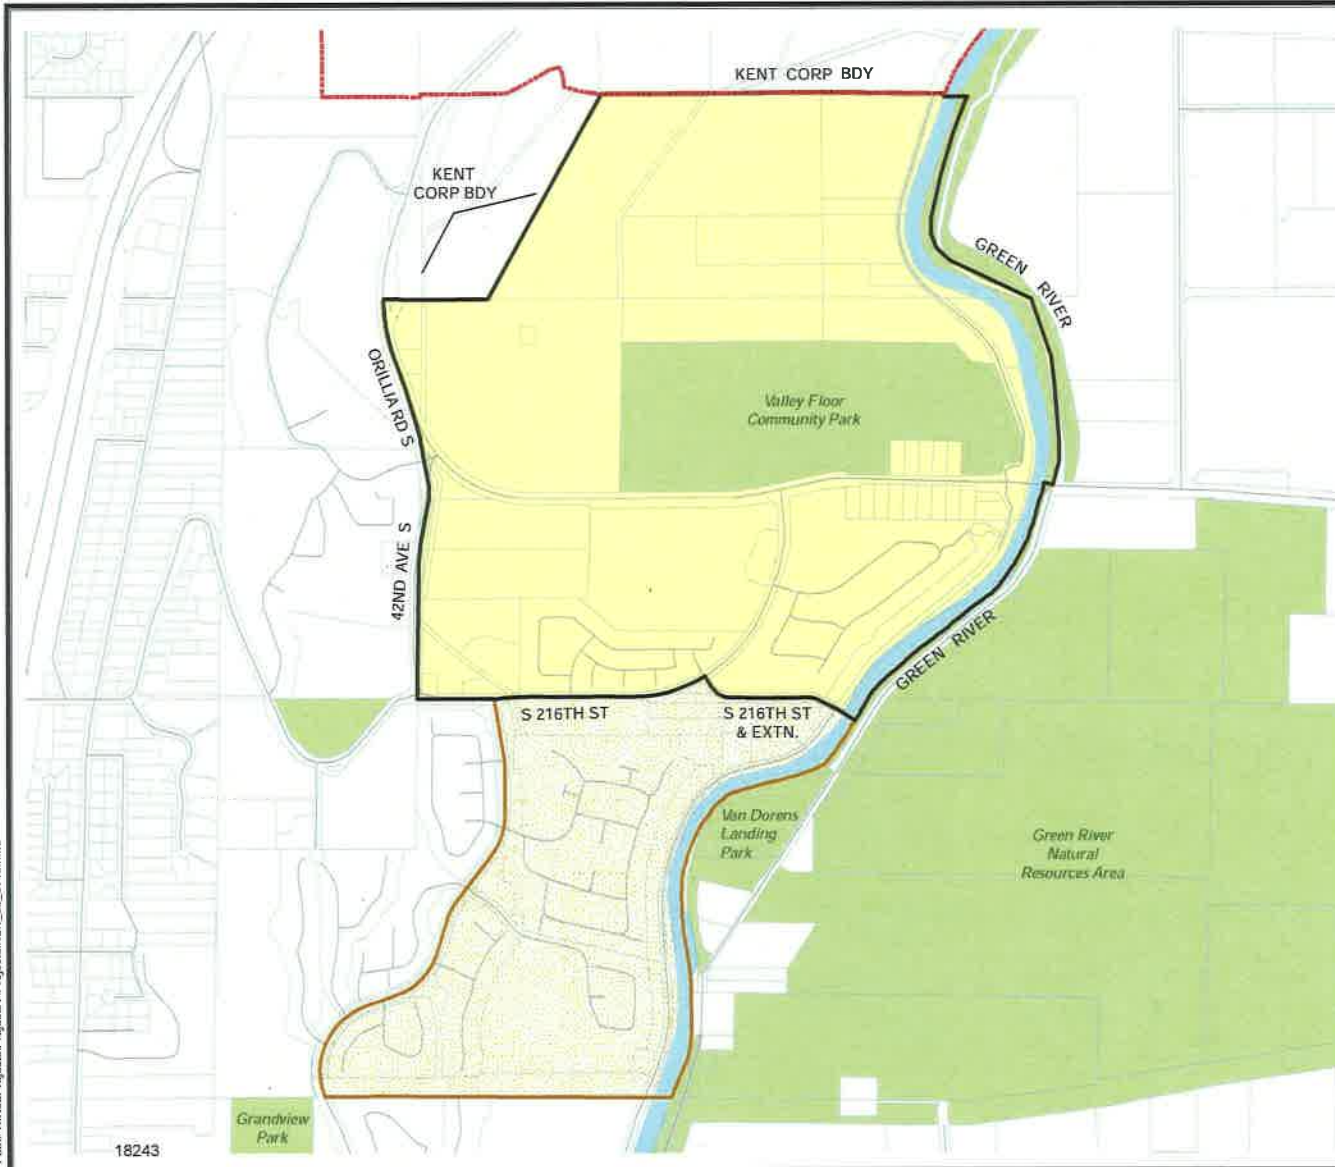

2016 Precinct Alterations

Code	Precinct Name	LG	CG	CC
3715	KEN 33-3715	33	9	5
0582	KEN 33-0582	33	9	5

Legend

- Legislative District Boundaries
- Congressional District Boundaries
- Council District Boundaries
- New Precinct
- Old Precinct(s)

Census Tract:	S-T-R:
Tract 028300	10-22-04