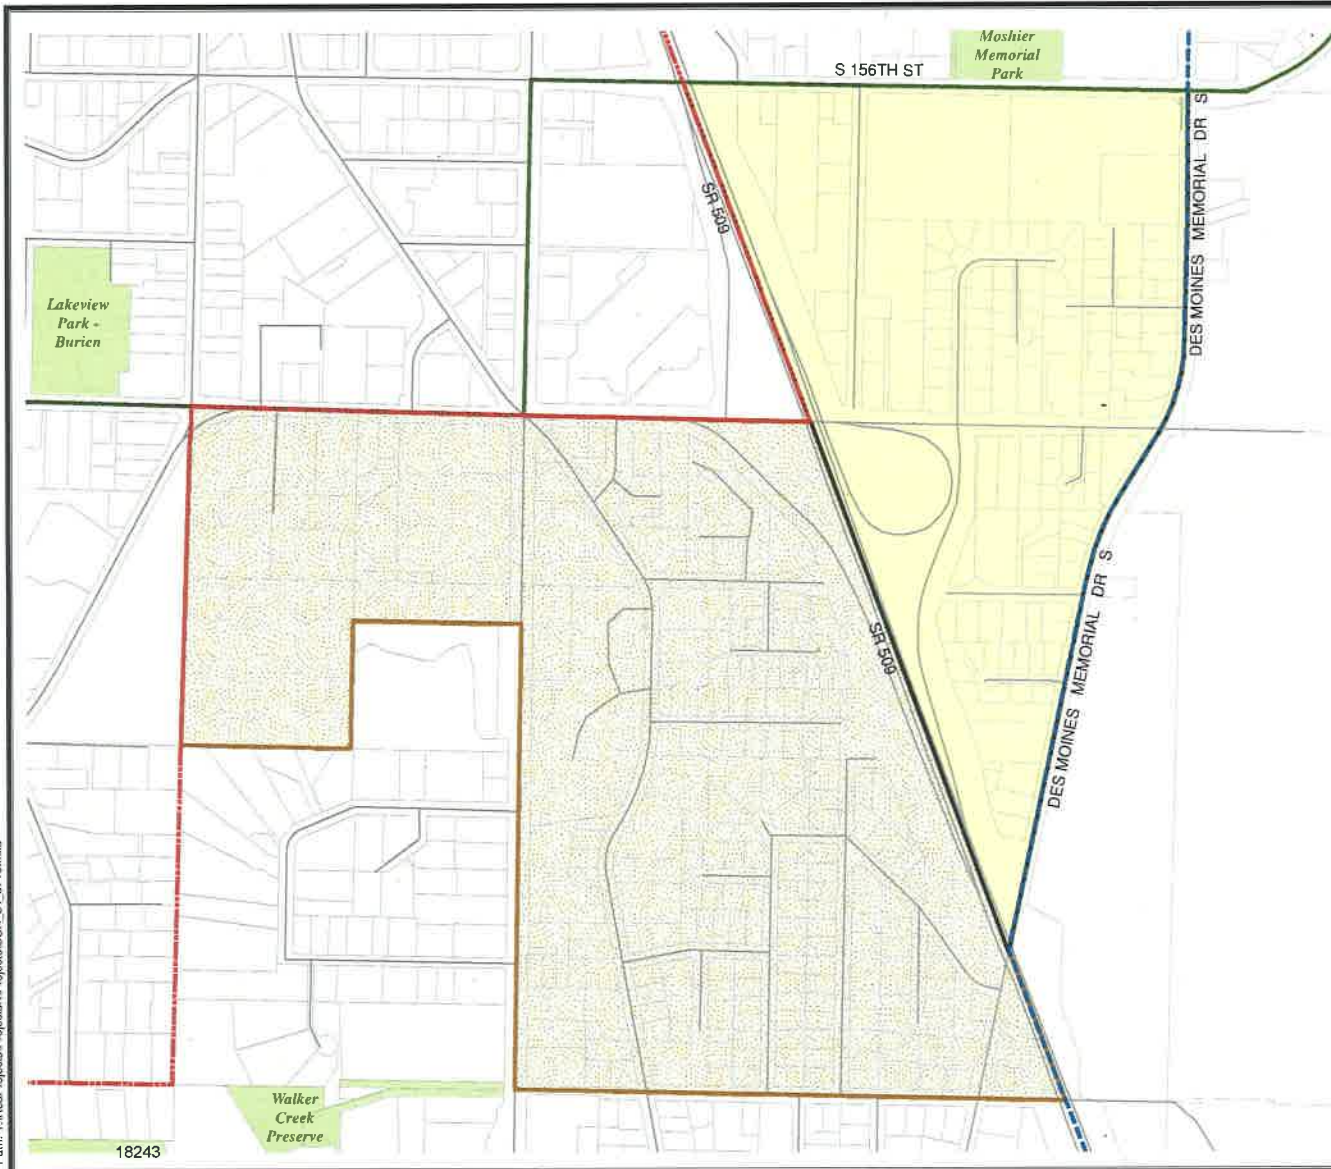

18243

2016 Precinct Alterations

Code	Precinct Name	LG	CG	CC
3716	BUR 33-3716	33	7	5
1067	BUR 33-1067	33	7	5

Legend

- Legislative District Boundaries
- Congressional District Boundaries
- Council District Boundaries
- New Precinct
- Old Precinct(s)

Census Tract:	S-T-R:
Tract 028500	20-23-04