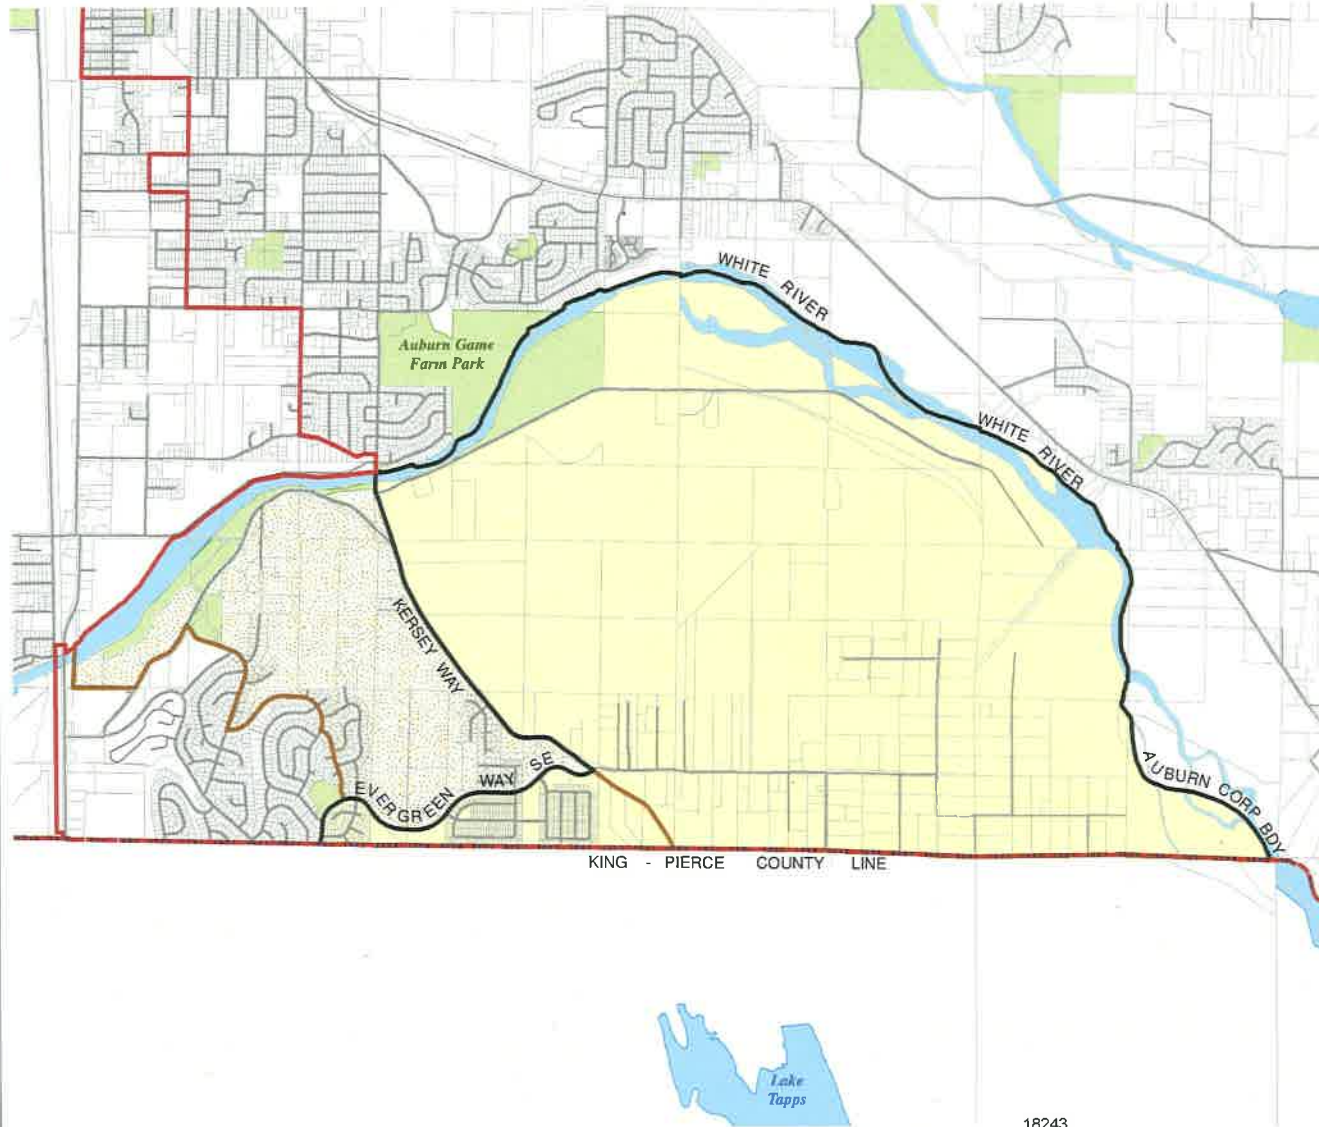

2016 Precinct Alterations

Code	Precinct Name	LG	CG	CC
3299	AUB 31-3299	31	8	7
3299	AUB 31-3299	31	8	7
0080	AUB 31-0080	31	8	7

Legend

- Legislative District Boundaries
- Congressional District Boundaries
- Council District Boundaries
- New Precinct
- Old Precinct(s)

Census Tract:	S-T-R:
Tract 031000	33-21-05