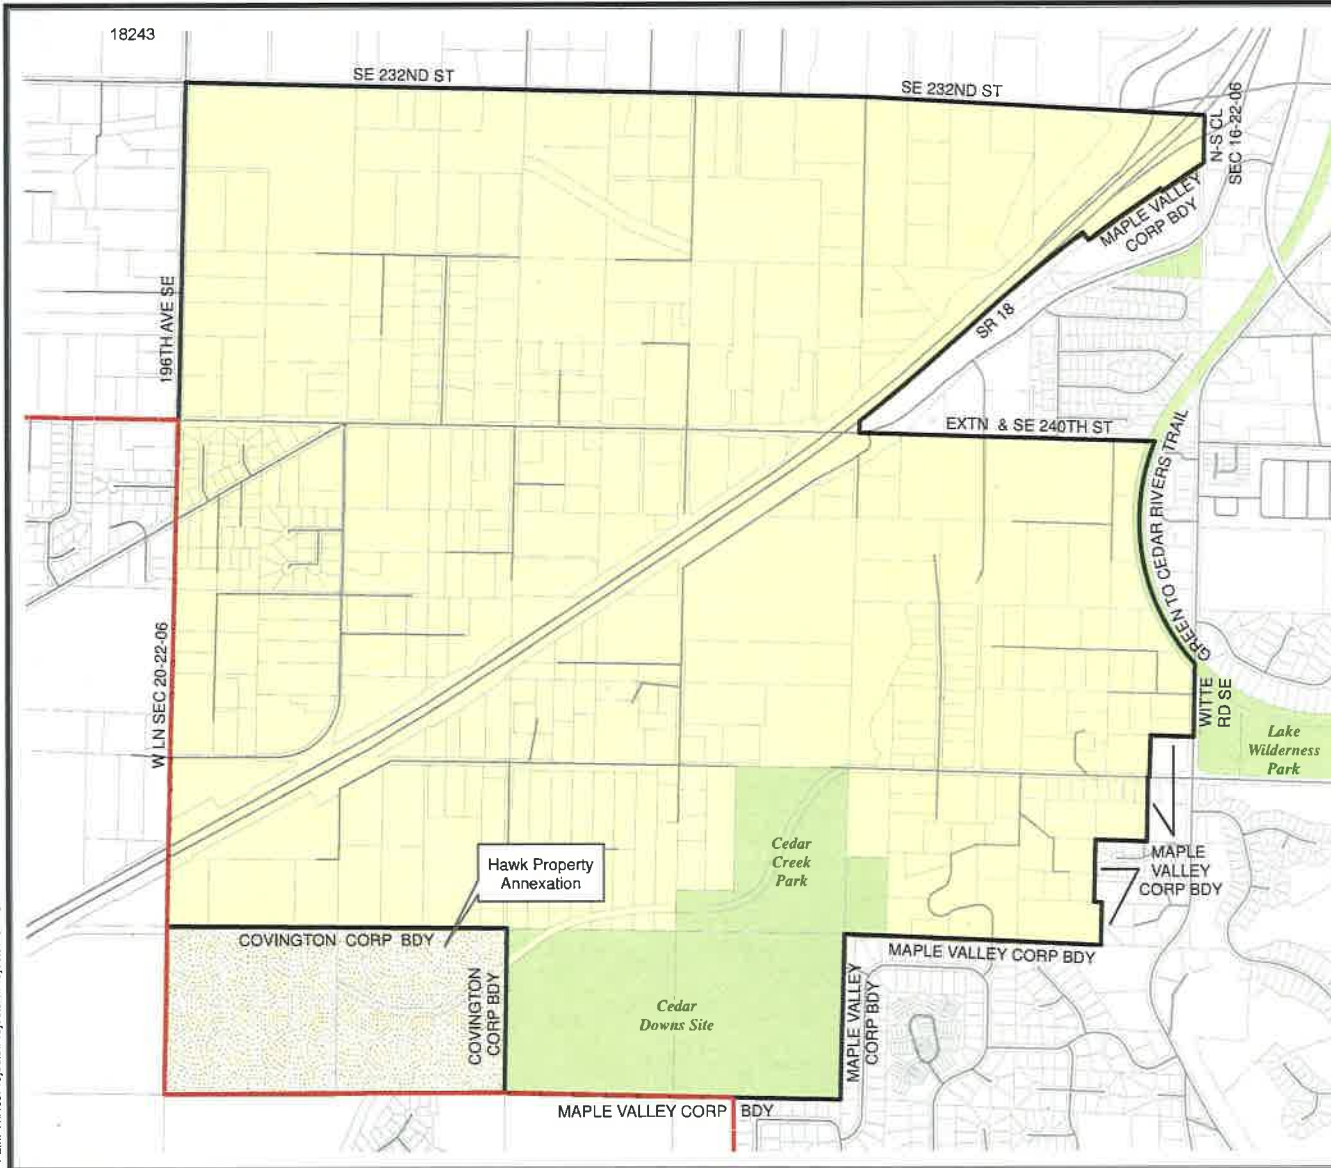

2016 Precinct Alterations

Code	Precinct Name	LG	CG	CC
3295	LUND	5	8	9
3295	LUND	5	8	9

Legend

- Legislative District Boundaries
- Congressional District Boundaries
- Council District Boundaries
- New Precinct
- Old Precinct(s)

Census Tract:	S-T-R:
Tract 032007	20-22-06