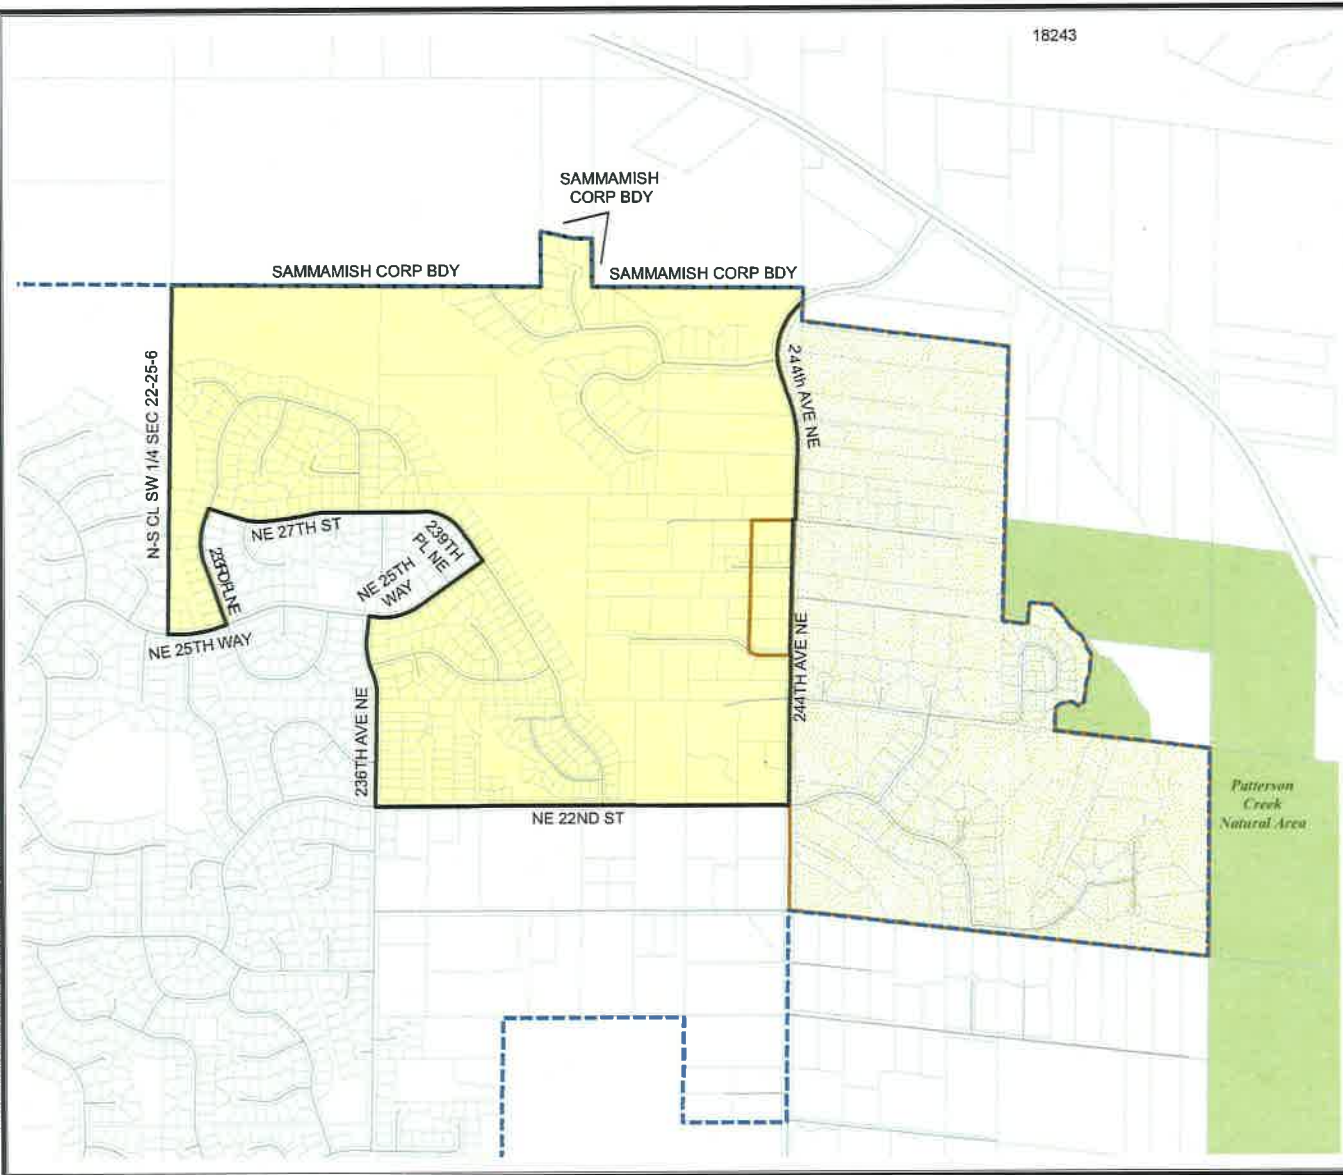

2016 Precinct Alterations

Code	Precinct Name	LG	CG	CC
2965	SAM 45-2965	45	8	3
3454	SAM 45-3454	45	8	3
2965	SAM 45-2965	45	8	3

Legend

- Legislative District Boundaries
- Congressional District Boundaries
- Council District Boundaries
- New Precinct
- Old Precinct(s)

Census Tract:	S-T-R:
Tract 032318	22-25-06