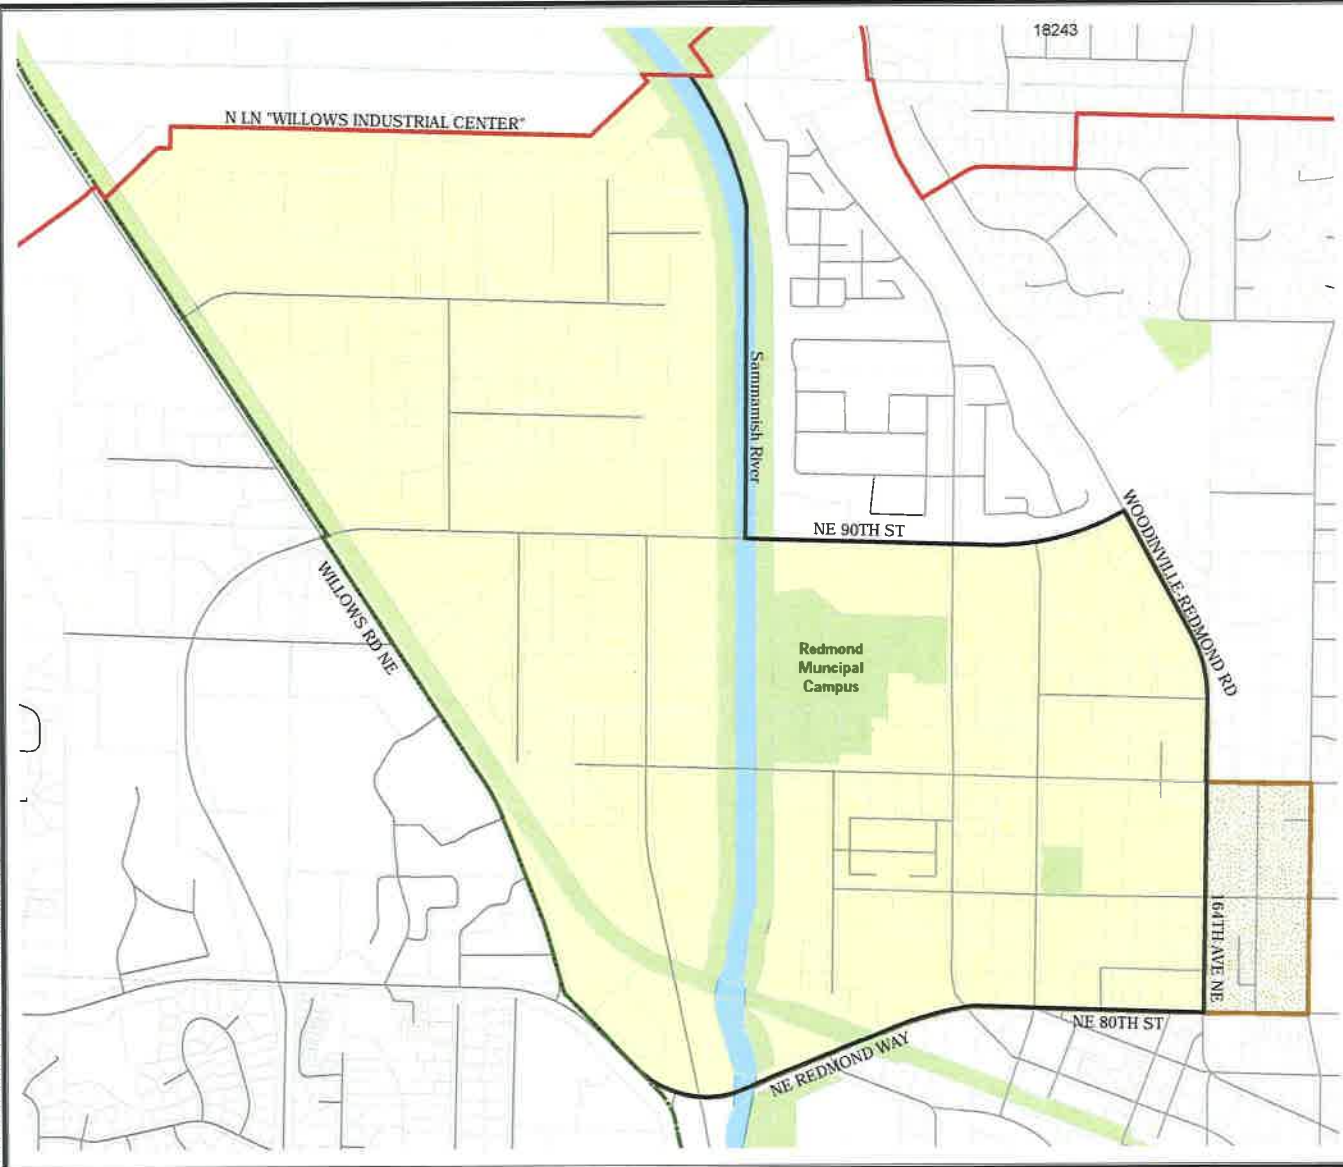

Path: Y:\Mxd\Projects\Project\RED_48_2967.mxd

2016 Precinct Alterations

CODE	PRECINCT NAME	LG	CG	CC
2967	RED 48-2967	48	1	3
2967	RED 48-2967	48	1	3

Legend

- Legislative District Boundaries
- Congressional District Boundaries
- Council District Boundaries
- New Precinct
- Old Precinct(s)

Census Tract:	S-T-R:
Tract 032309	02-25-05