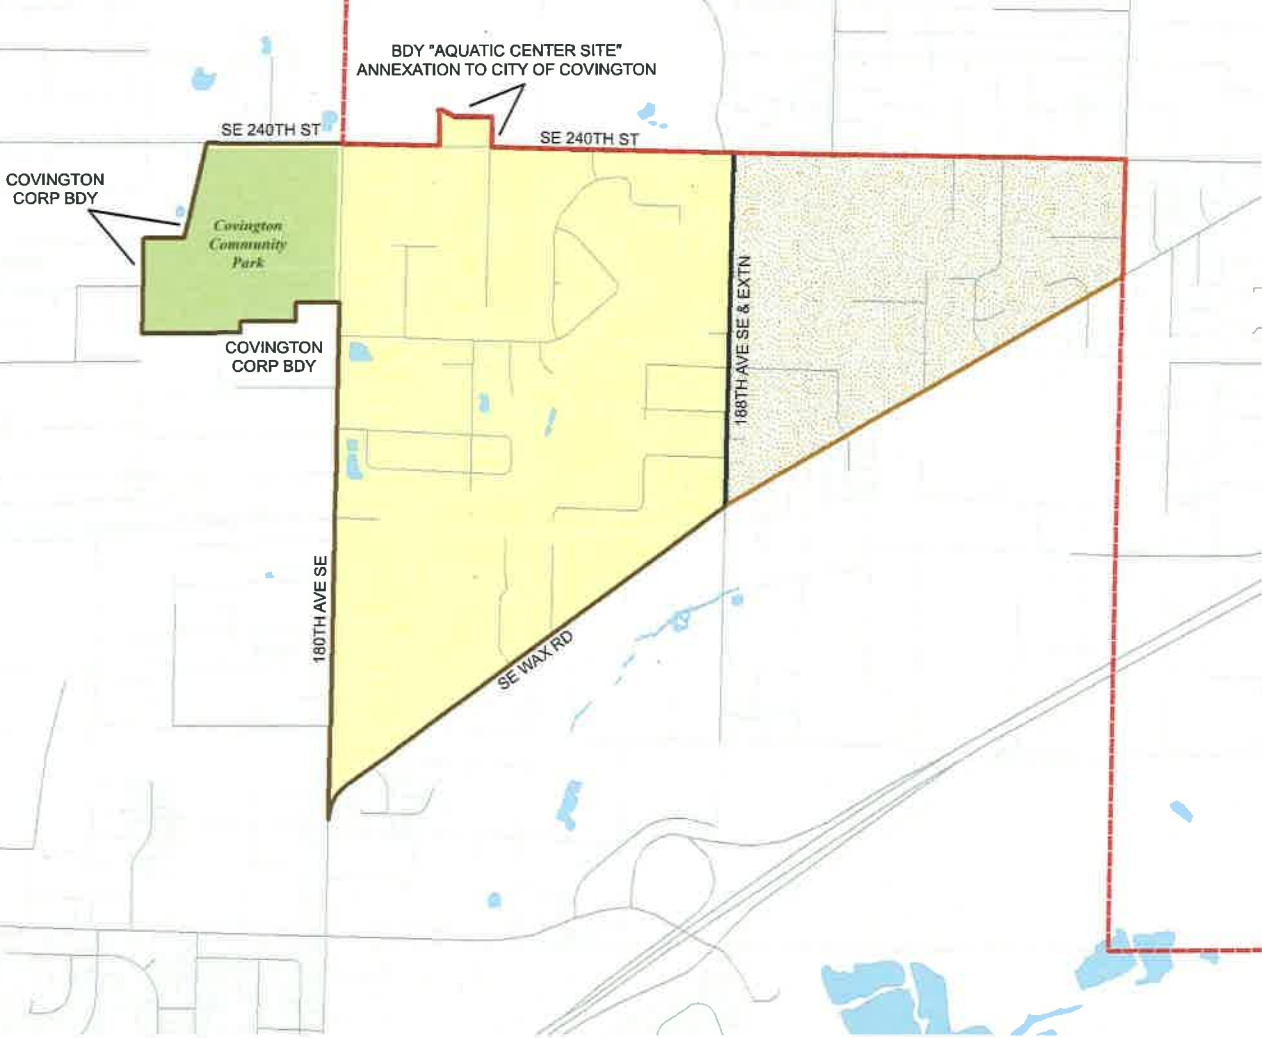

18243

2016 Precinct Alterations

Code	Precinct Name	LG	CG	CC
1203	COV 47-1203	47	8	9
1203	COV 47-1203	47	8	9

Legend

- Legislative District Boundaries
- Congressional District Boundaries
- Council District Boundaries
- New Precinct
- Old Precinct(s)

Census Tract:	S-T-R:
Tract 031705	19-22-06