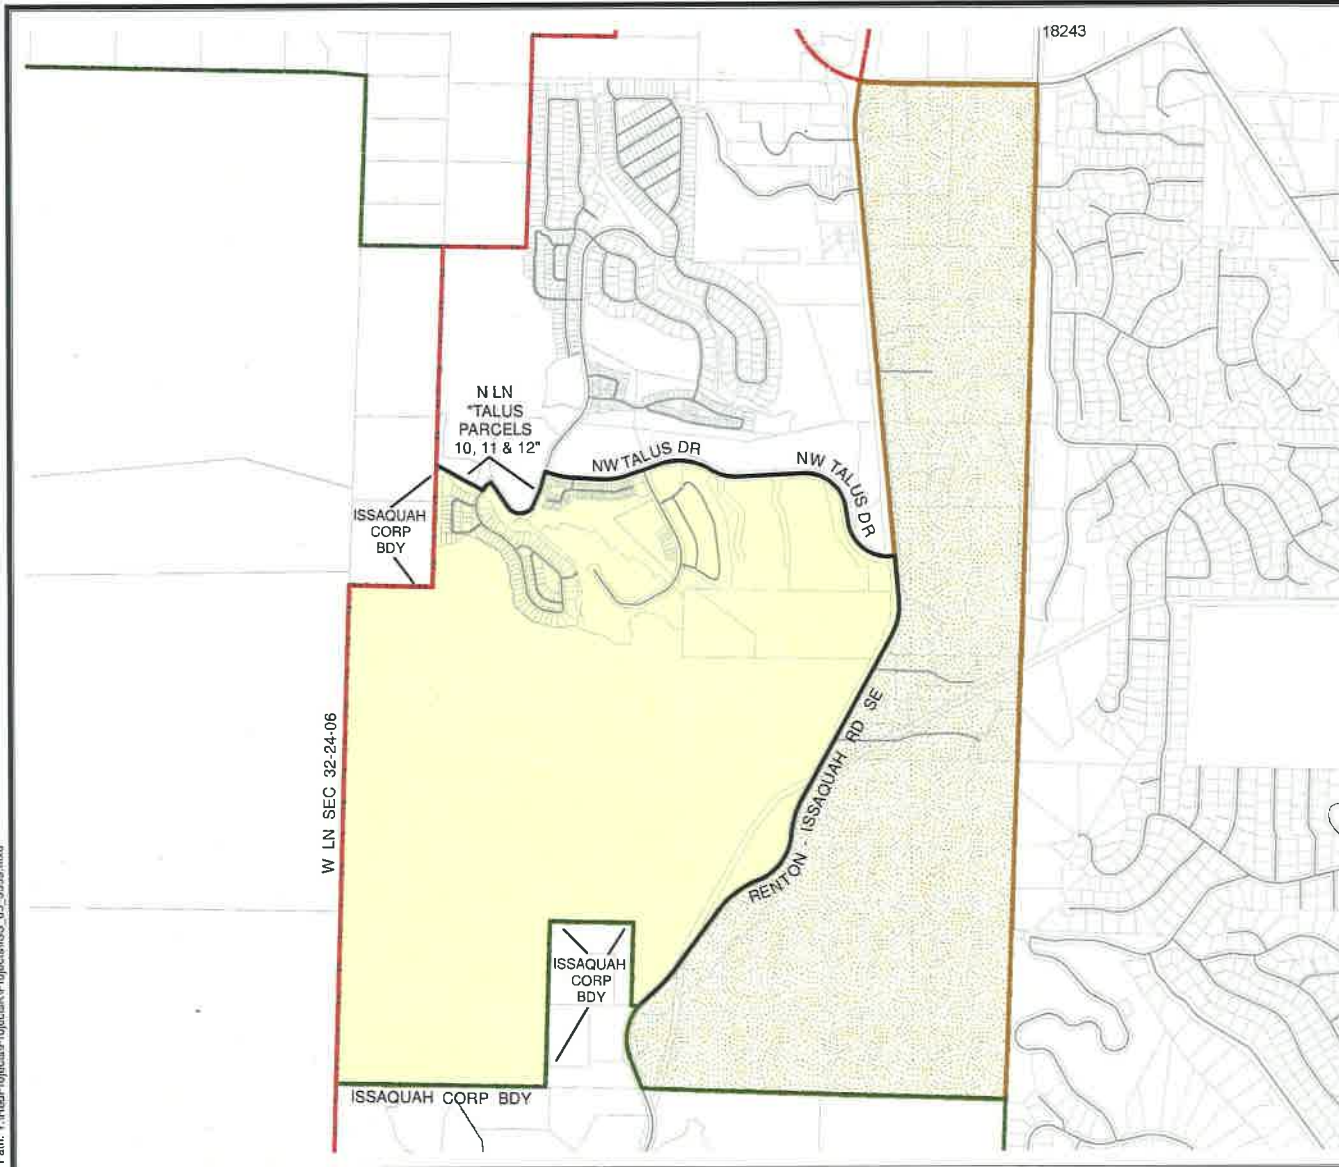

18243

2016 Precinct Alterations

Code	Precinct Name	LG	CG	CC
3559	ISS 05-3559	5	8	3
3559	ISS 05-3559	5	8	3

Legend

- Legislative District Boundaries
- Congressional District Boundaries
- Council District Boundaries
- New Precinct
- Old Precinct(s)

Census Tract:	S-T-R:
Tract 025006	32-24-06