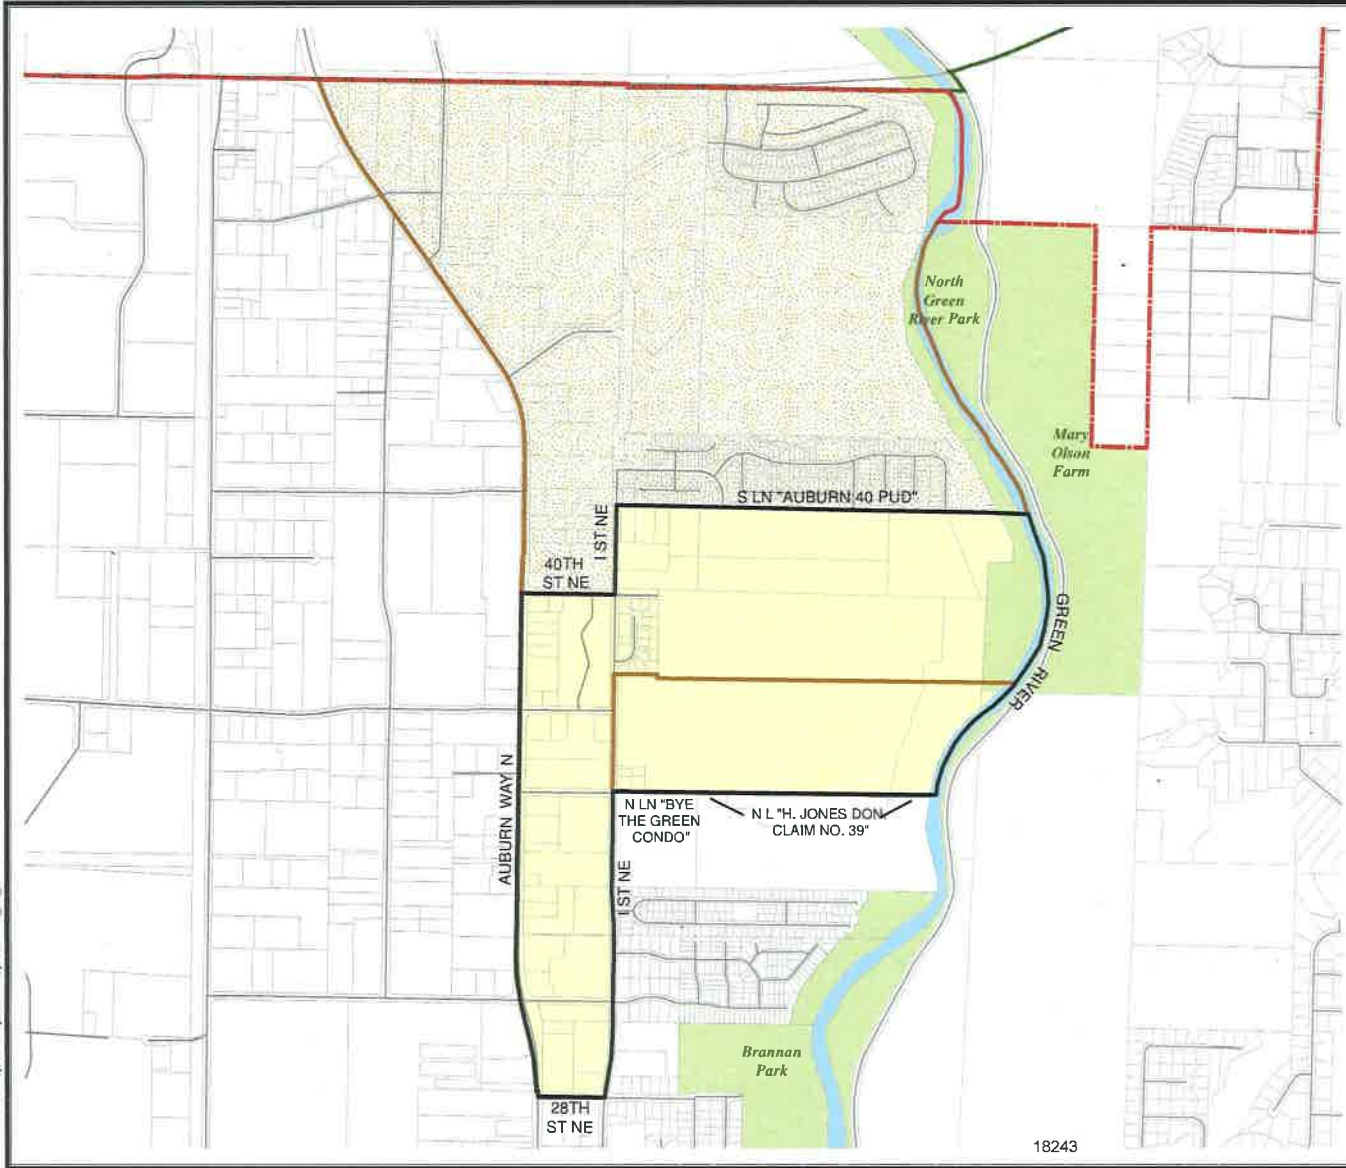

18243

2016 Precinct Alterations

Code	Precinct Name	LG	CG	CC
2723	AUB 47-2723	47	8	7
2723	AUB 47-2723	47	8	7
2551	AUB 47-2551	47	8	7

Legend

- Legislative District Boundaries
- Congressional District Boundaries
- Council District Boundaries
- New Precinct
- Old Precinct(s)

Census Tract: Tract 030503	S-T-R: 06-21-05