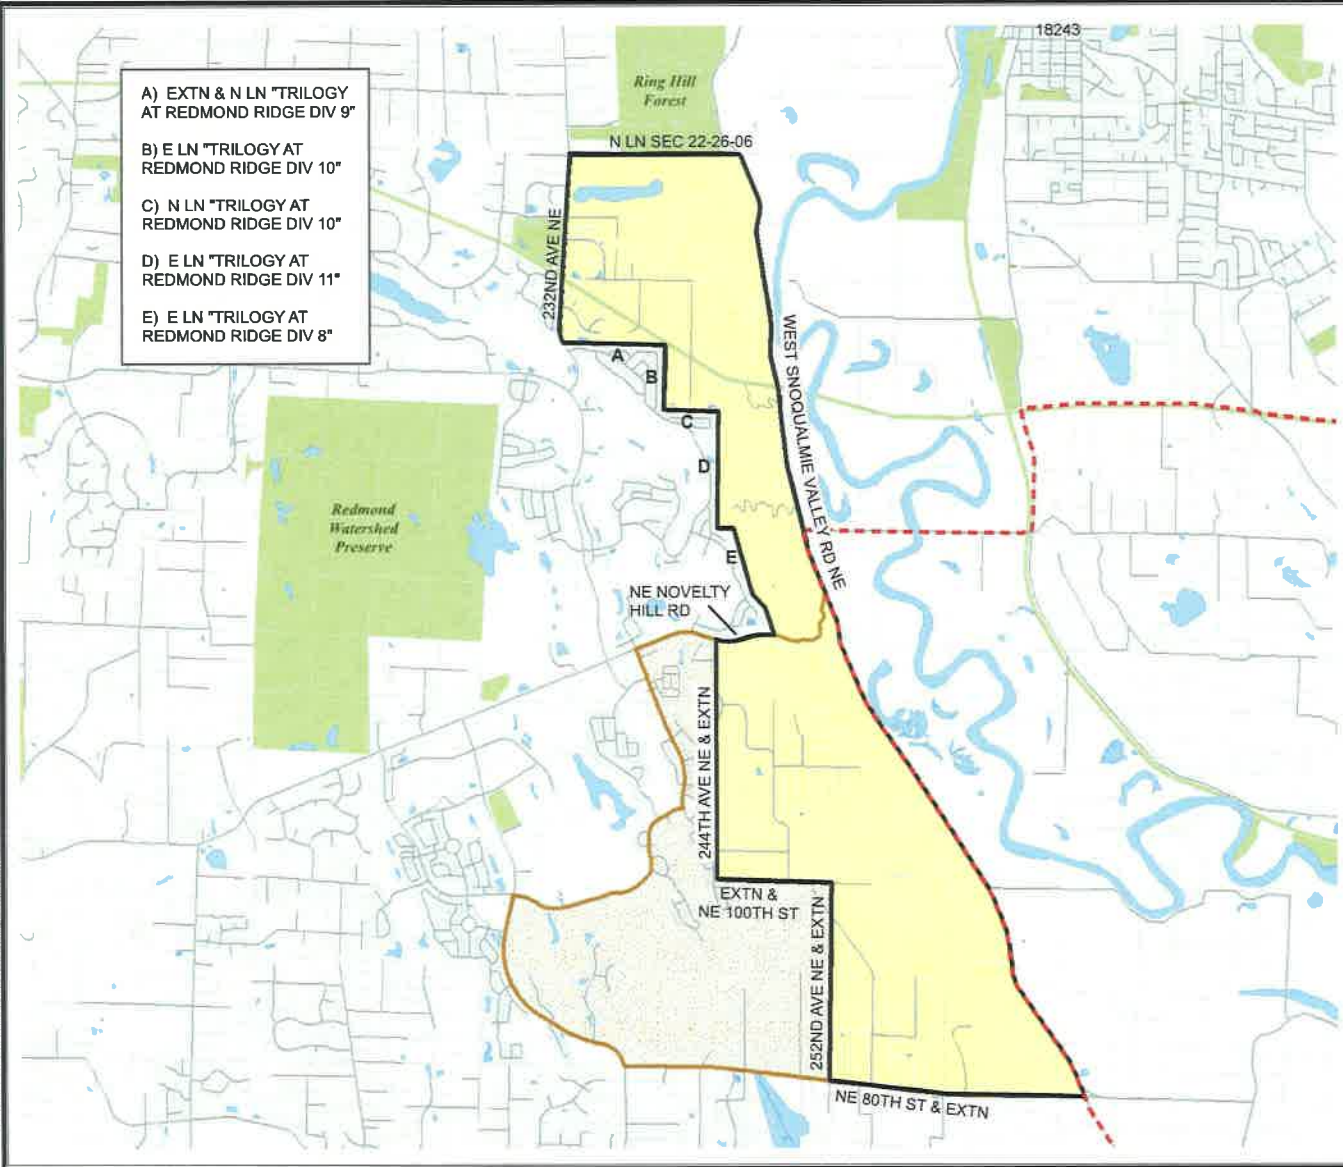

- A) EXTN & N LN "TRILOGY AT REDMOND RIDGE DIV 9"
- B) E LN "TRILOGY AT REDMOND RIDGE DIV 10"
- C) N LN "TRILOGY AT REDMOND RIDGE DIV 10"
- D) E LN "TRILOGY AT REDMOND RIDGE DIV 11"
- E) E LN "TRILOGY AT REDMOND RIDGE DIV 8"

2016 Precinct Alterations

Code	Precinct Name	LG	CG	CC
2653	BIG BEND	45	1	3
2653	BIG BEND	45	1	3
3623	EASTRIDGE	45	1	3

Legend

- Legislative District Boundaries
- Congressional District Boundaries
- Council District Boundaries
- New Precinct
- Old Precinct(s)

Census Tract:	S-T-R:
Tract 032327	26-26-06