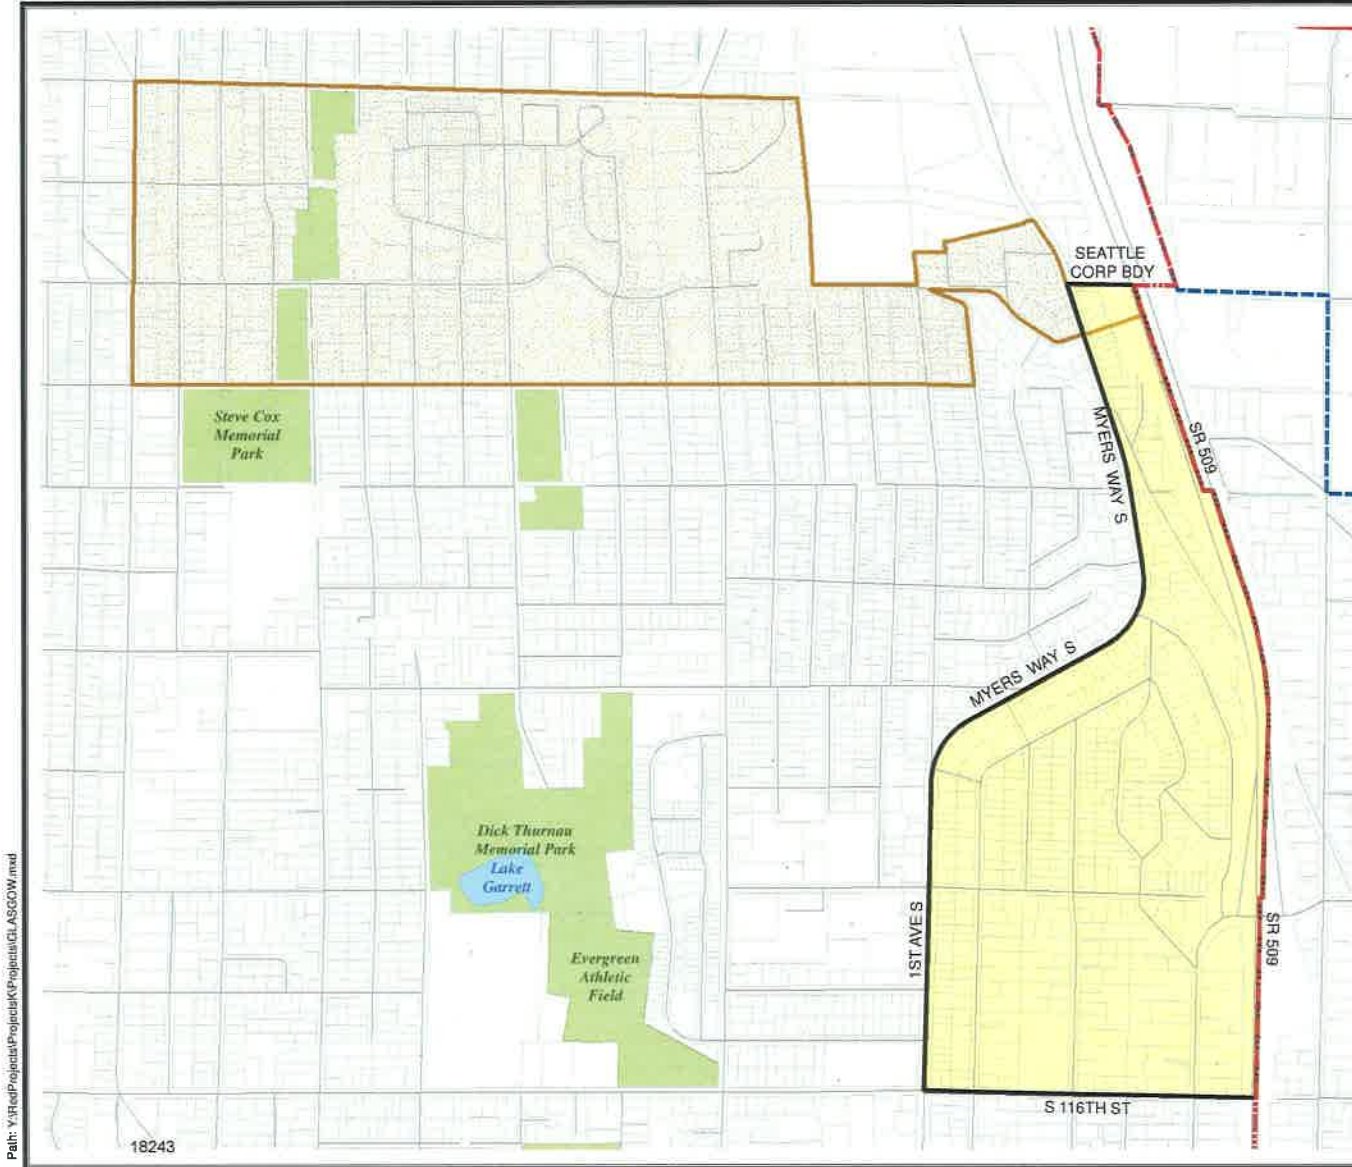

2016 Precinct Alterations

Code	Precinct Name	LG	CG	CC
0469	GLASGOW	34	7	8
0469	GLASGOW	34	7	8
1215	WHITE CENTER	34	7	8

Legend

- Legislative District Boundaries
- Congressional District Boundaries
- Council District Boundaries
- New Precinct
- Old Precinct(s)

Census Tract:	S-T-R:
Tract 026500	05-23-04