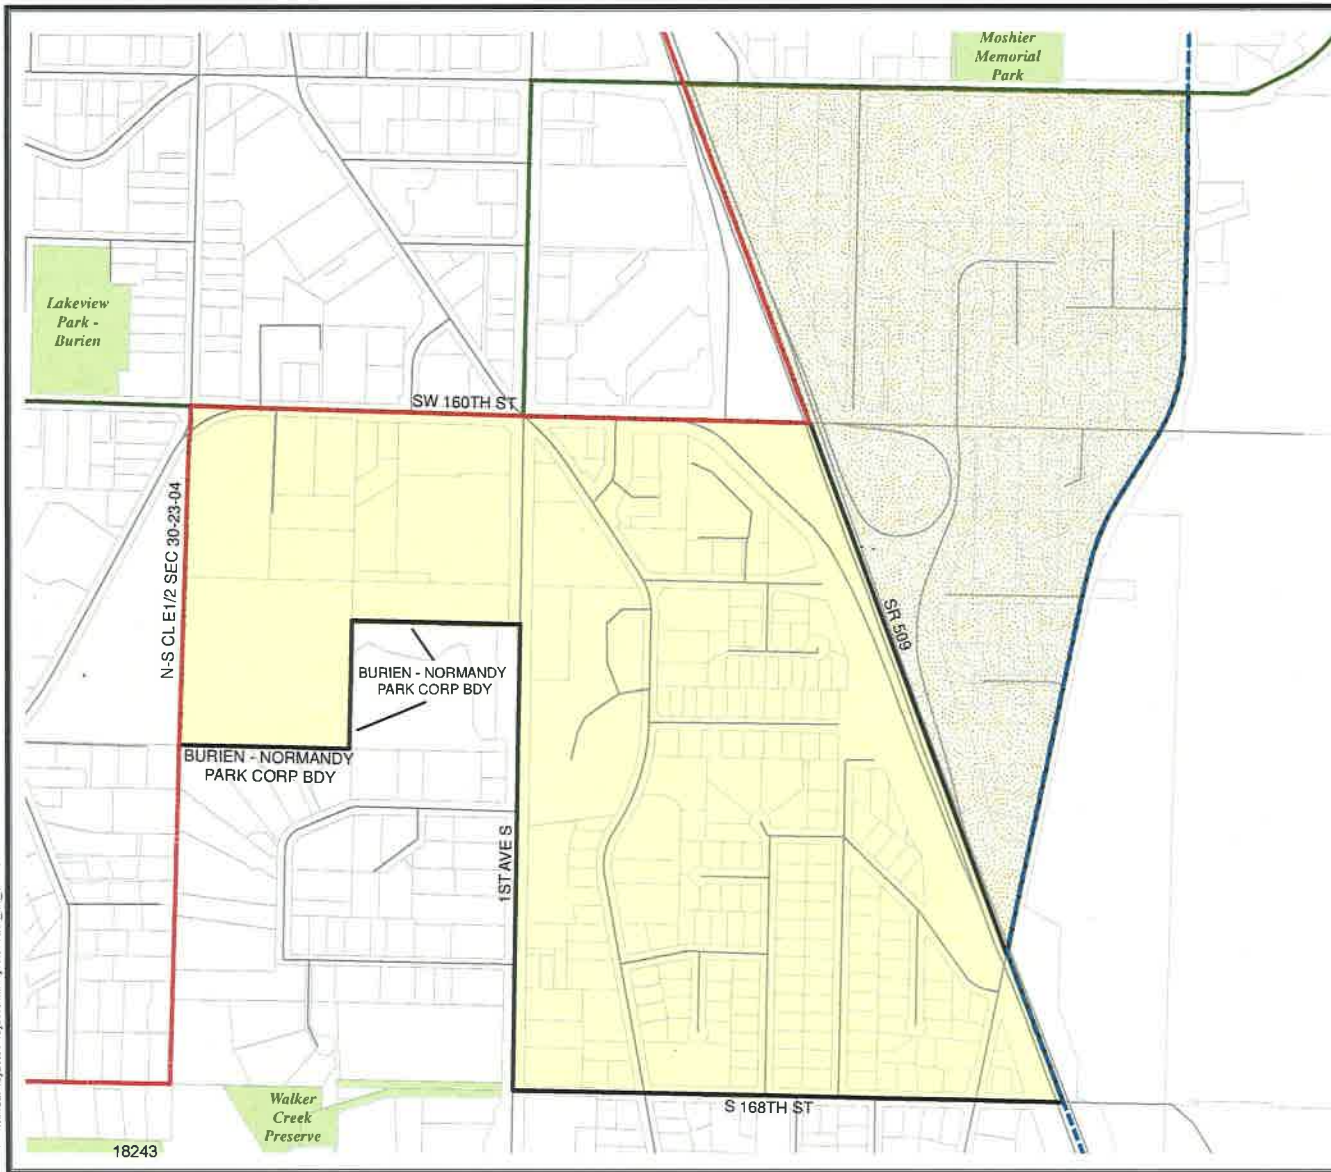

2016 Precinct Alterations

Code	Precinct Name	LG	CG	CC
1067	BUR 33-1067	33	7	5
1067	BUR 33-1067	33	7	5

Legend

- Legislative District Boundaries
- Congressional District Boundaries
- Council District Boundaries
- New Precinct
- Old Precinct(s)

Census Tract: Tract 028500	S-T-R: 29-23-04