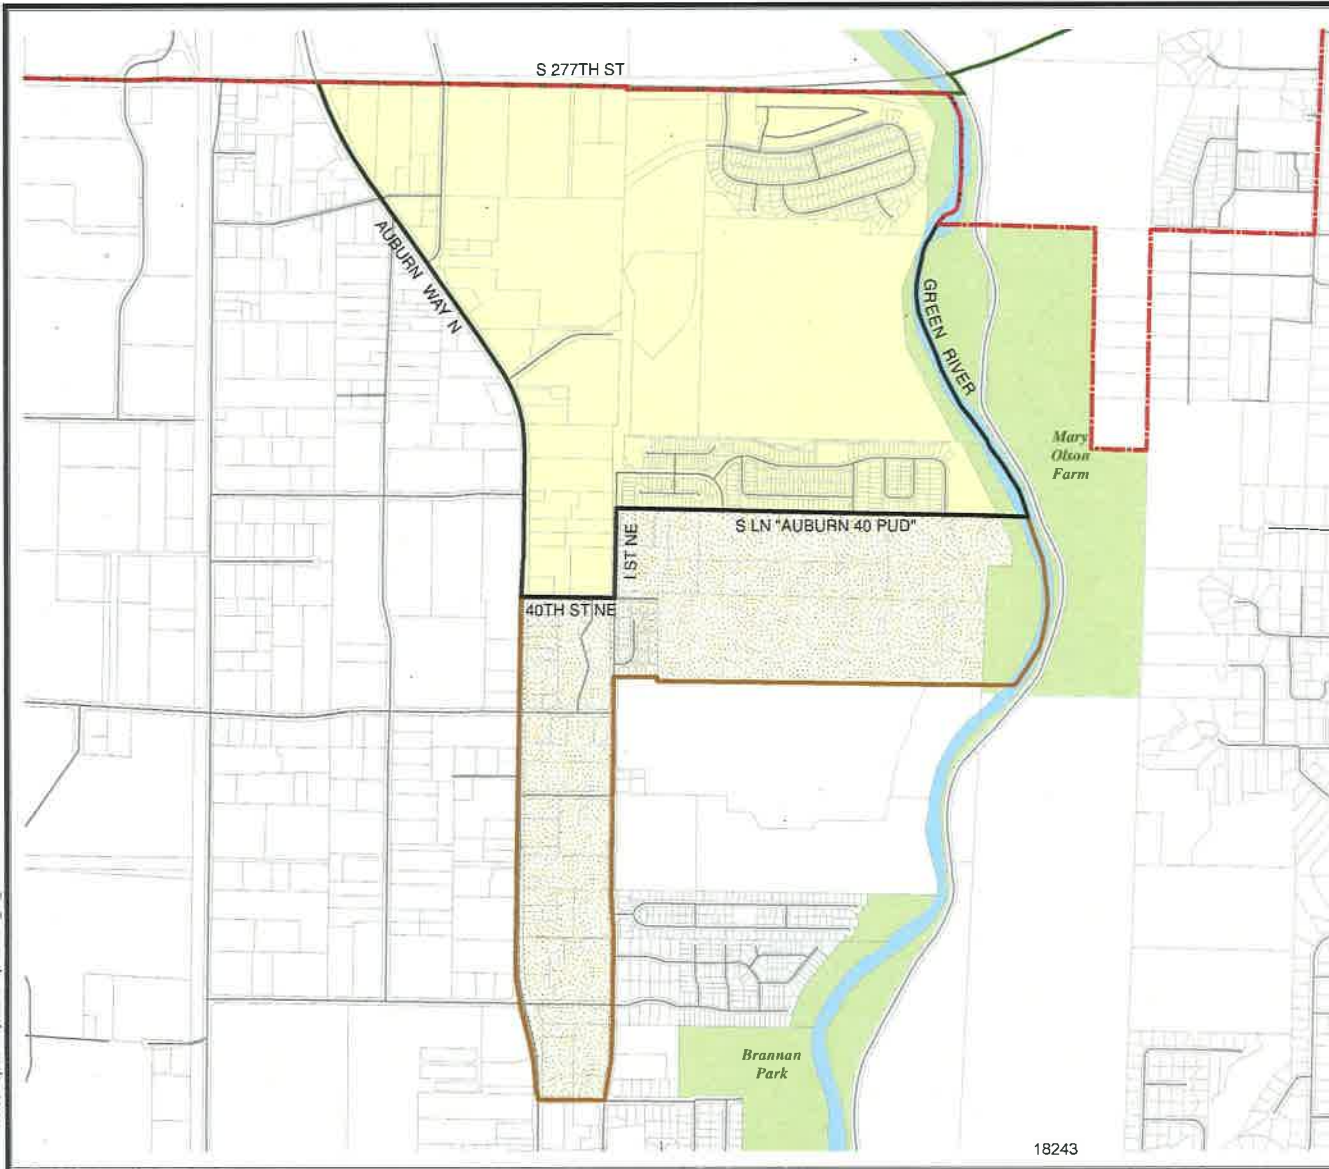

18243

2016 Precinct Alterations

Code	Precinct Name	LG	CG	CC
2551	AUB 47-2551	47	8	7
2551	AUB 47-2551	47	8	7

Legend

- Legislative District Boundaries
- Congressional District Boundaries
- Council District Boundaries
- New Precinct
- Old Precinct(s)

Census Tract:	S-T-R:
Tract 030503	31-22-05