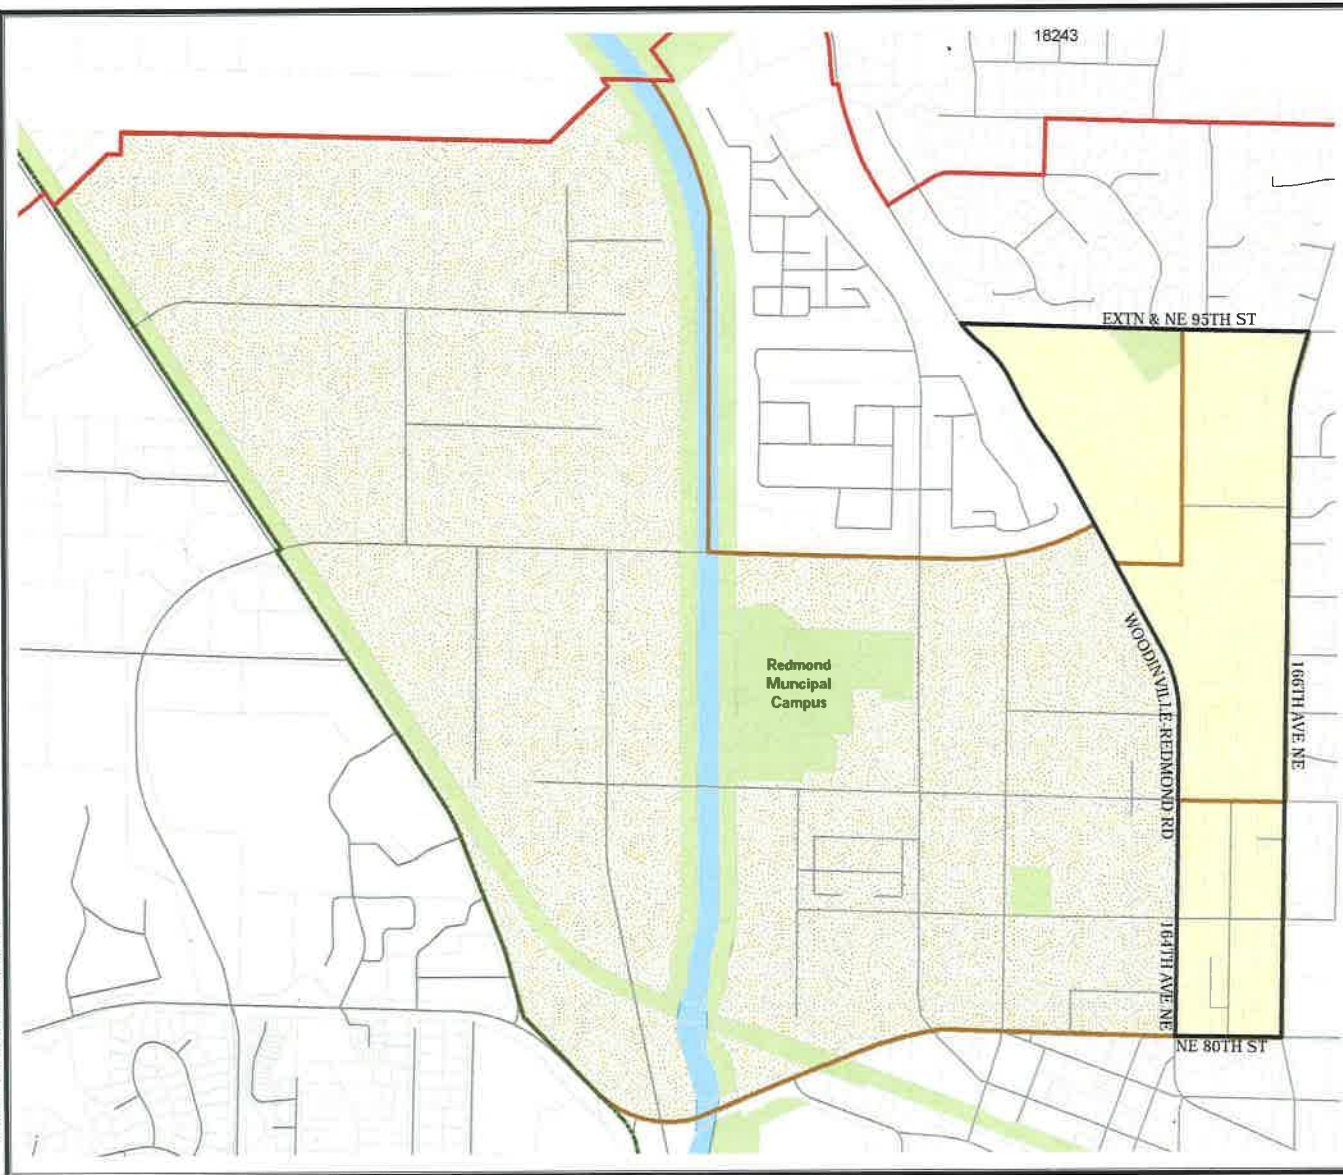

2016 Precinct Alterations

CODE	PRECINCT NAME	LG	CG	CC
3316	RED 48-3316	48	1	3
2967	RED 48-2967	48	1	3
2642	RED 48-2642*	48	1	3
3316	RED 48-3316	48	1	3

Legend

- Legislative District Boundaries
- Congressional District Boundaries
- Council District Boundaries
- New Precinct
- Old Precinct(s)

Census Tract:	S-T-R:
Tract 032324	01-25-05