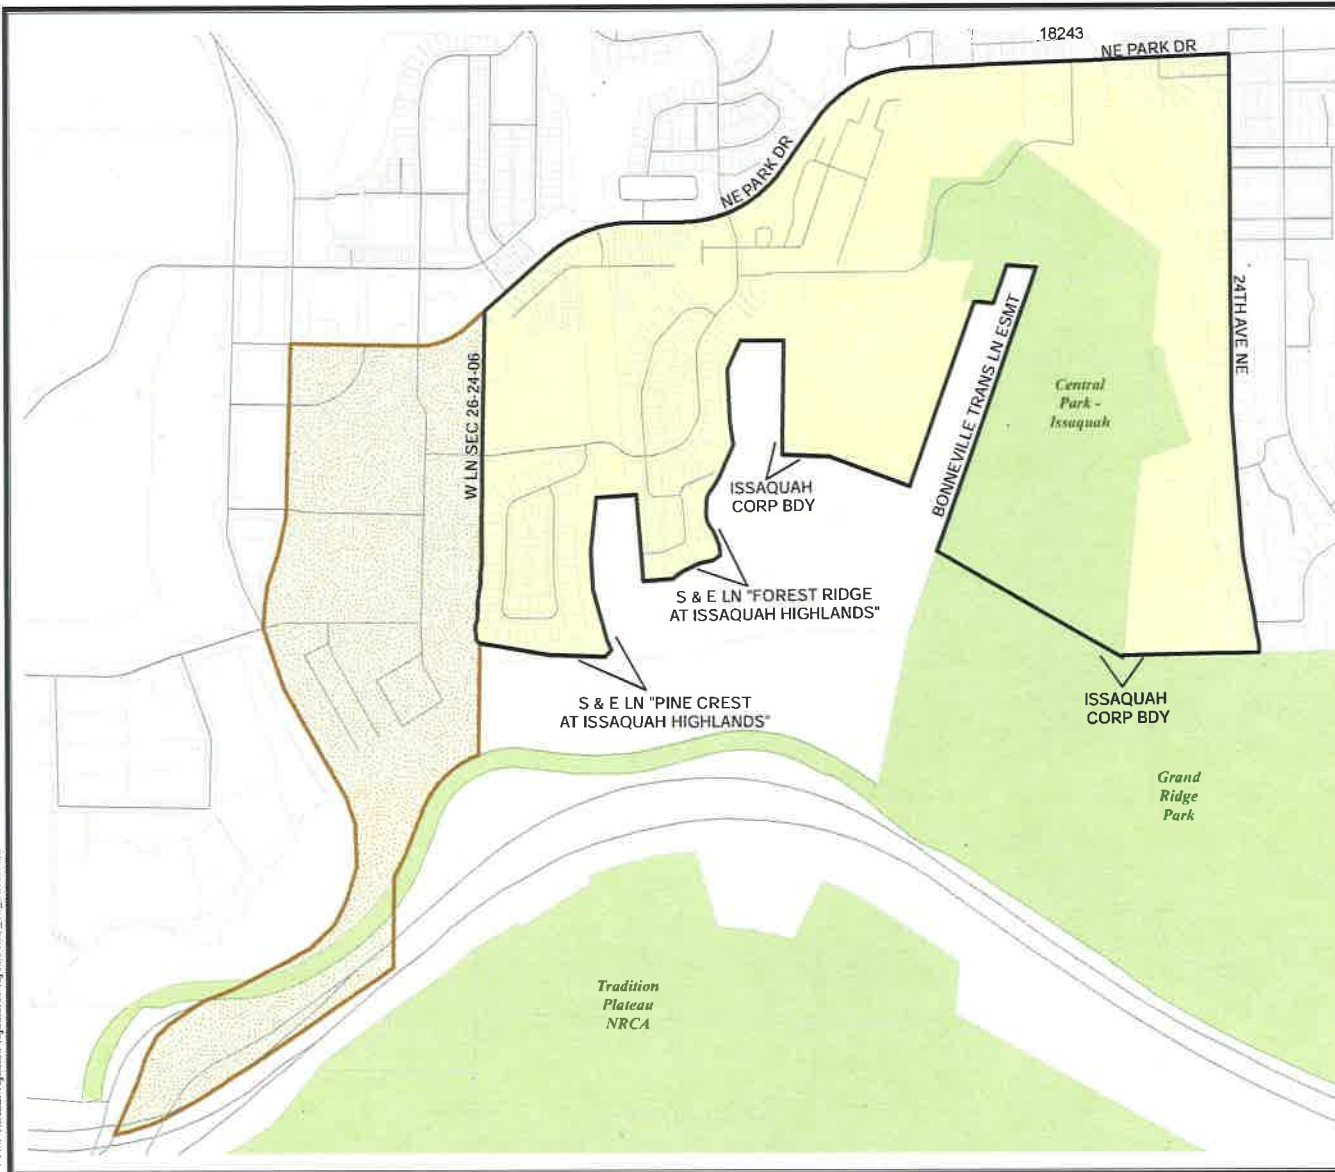

2016 Precinct Alterations

Code	Precinct Name	LG	CG	CC
3572	ISS 05-3572	5	8	3
3572	ISS 05-3572	5	8	3

Legend

- Legislative District Boundaries
- Congressional District Boundaries
- Council District Boundaries
- New Precinct
- Old Precinct(s)

Census Tract:	S-T-R:
Tract 032210	26-24-06