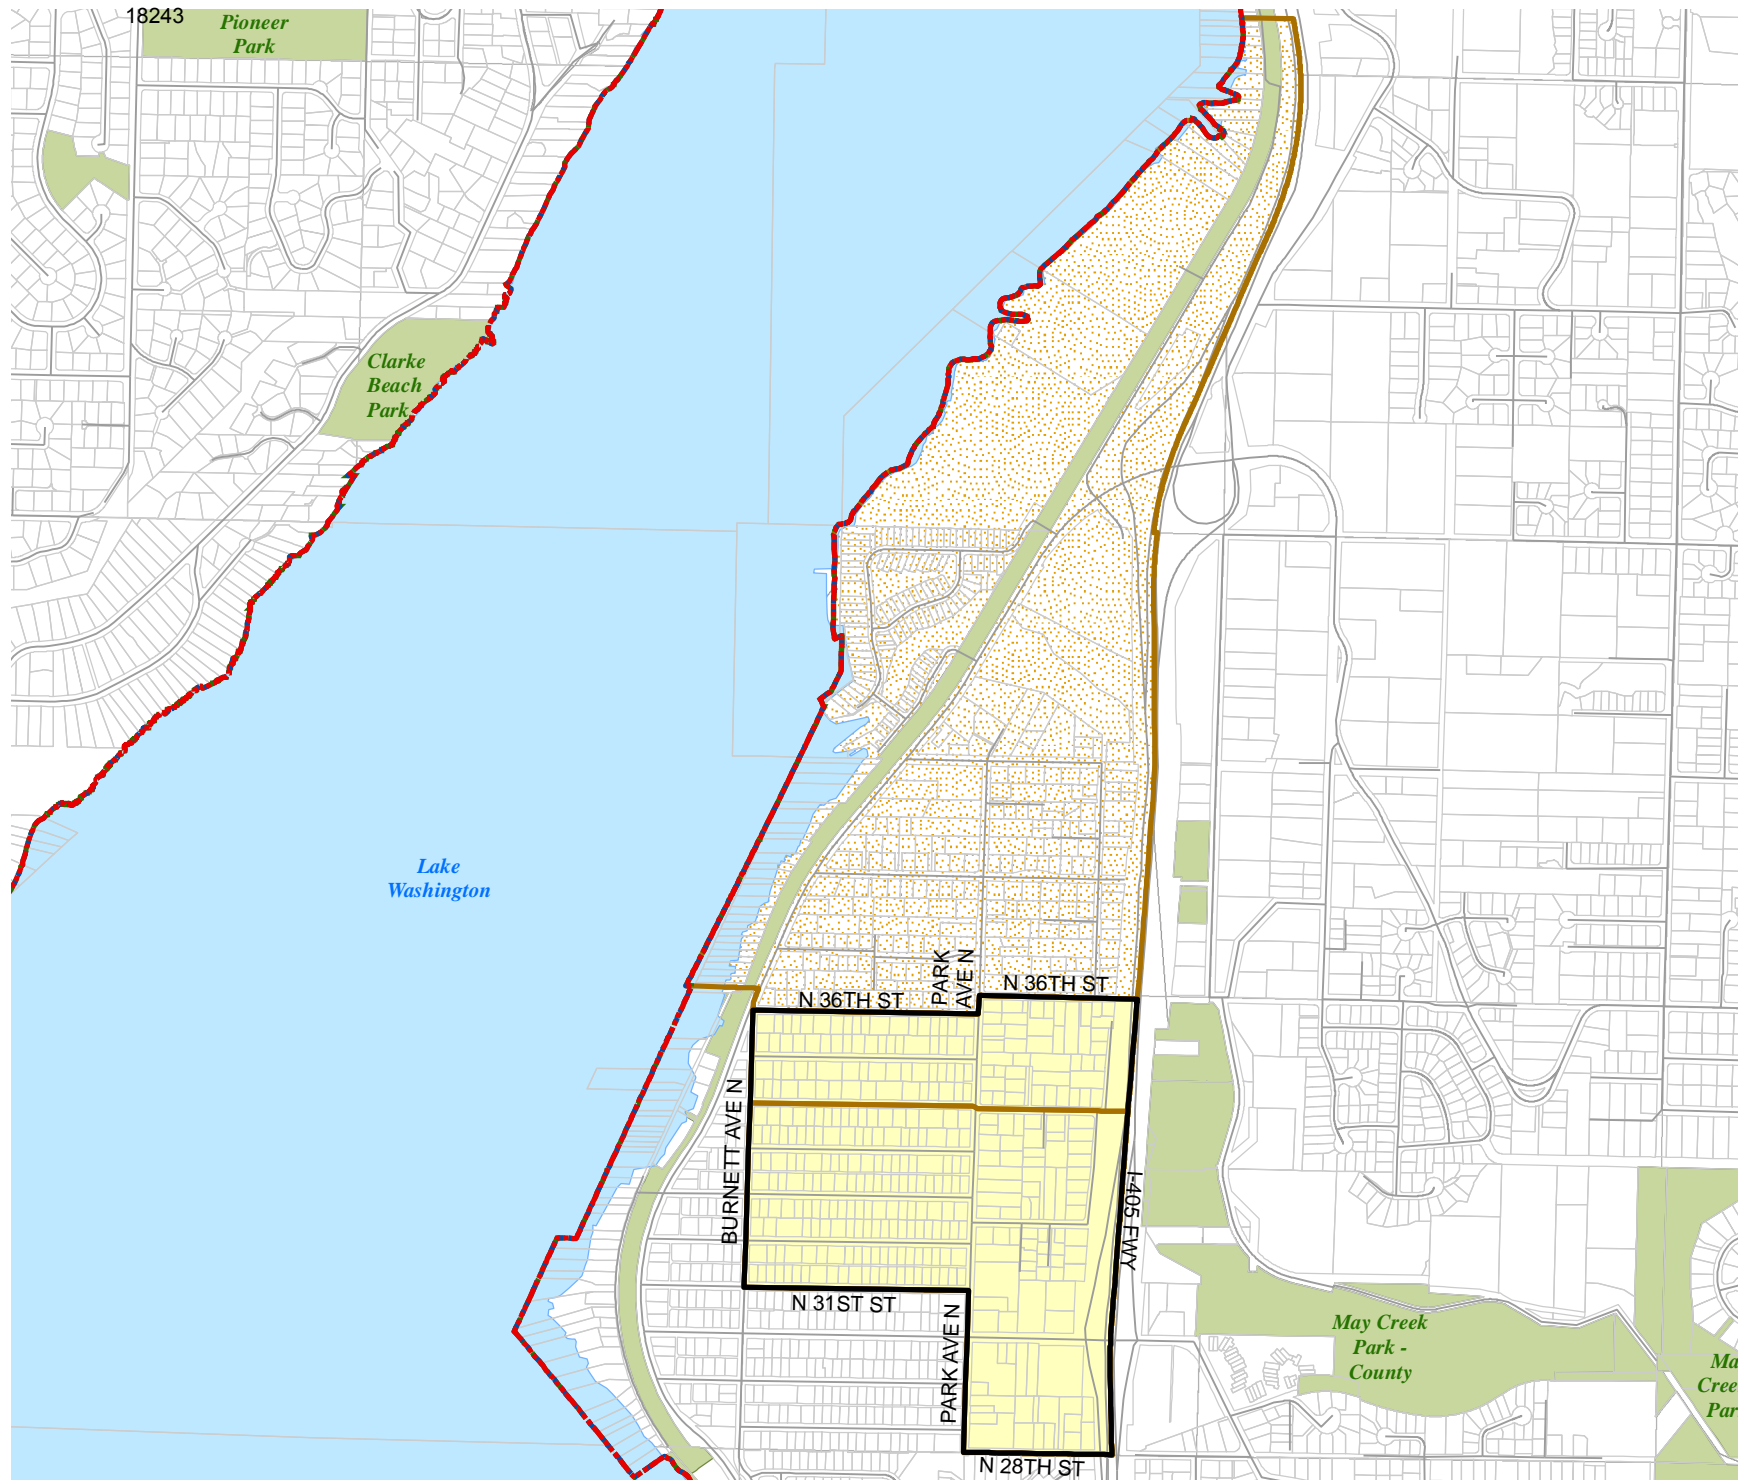

## Legend

-  Legislative District Boundaries
-  Congressional District Boundaries
-  Council District Boundaries
-  New Precinct
-  Old Precinct(s)

<b>Census Tract:</b> Tract 025301	<b>S-T-R:</b> 32-24-05
--------------------------------------	---------------------------