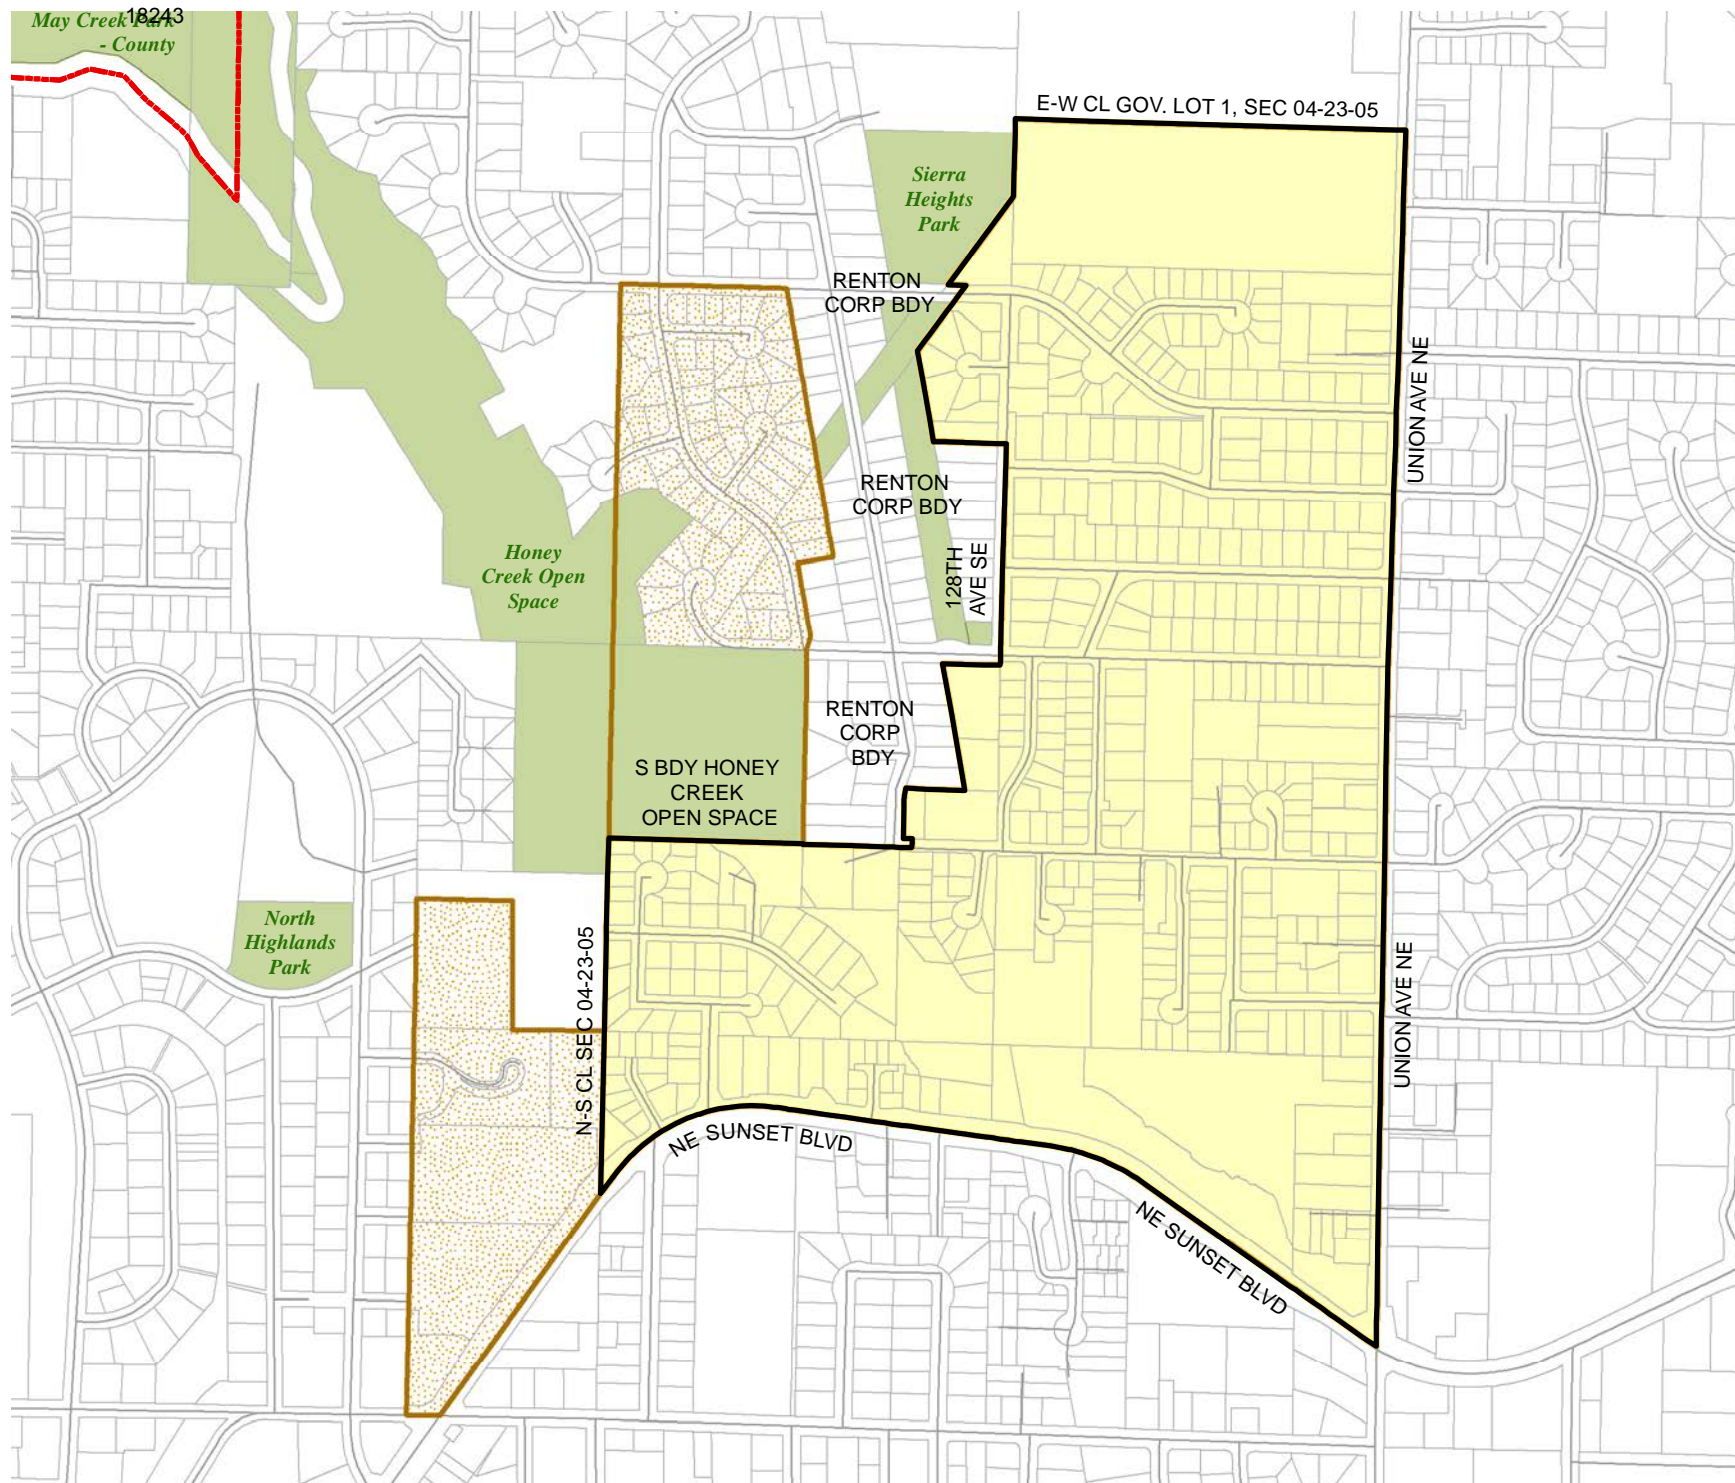

# 2016 Precinct Alterations

Code	Precinct Name	LG	CG	CC
1011	RNT 11-1011	11	9	9
1011	RNT 11-1011	11	9	9

## Legend

-  Legislative District Boundaries
-  Congressional District Boundaries
-  Council District Boundaries
-  New Precinct
-  Old Precinct(s)

<b>Census Tract:</b> Tract 025200	<b>S-T-R:</b> 04-23-05
--------------------------------------	---------------------------