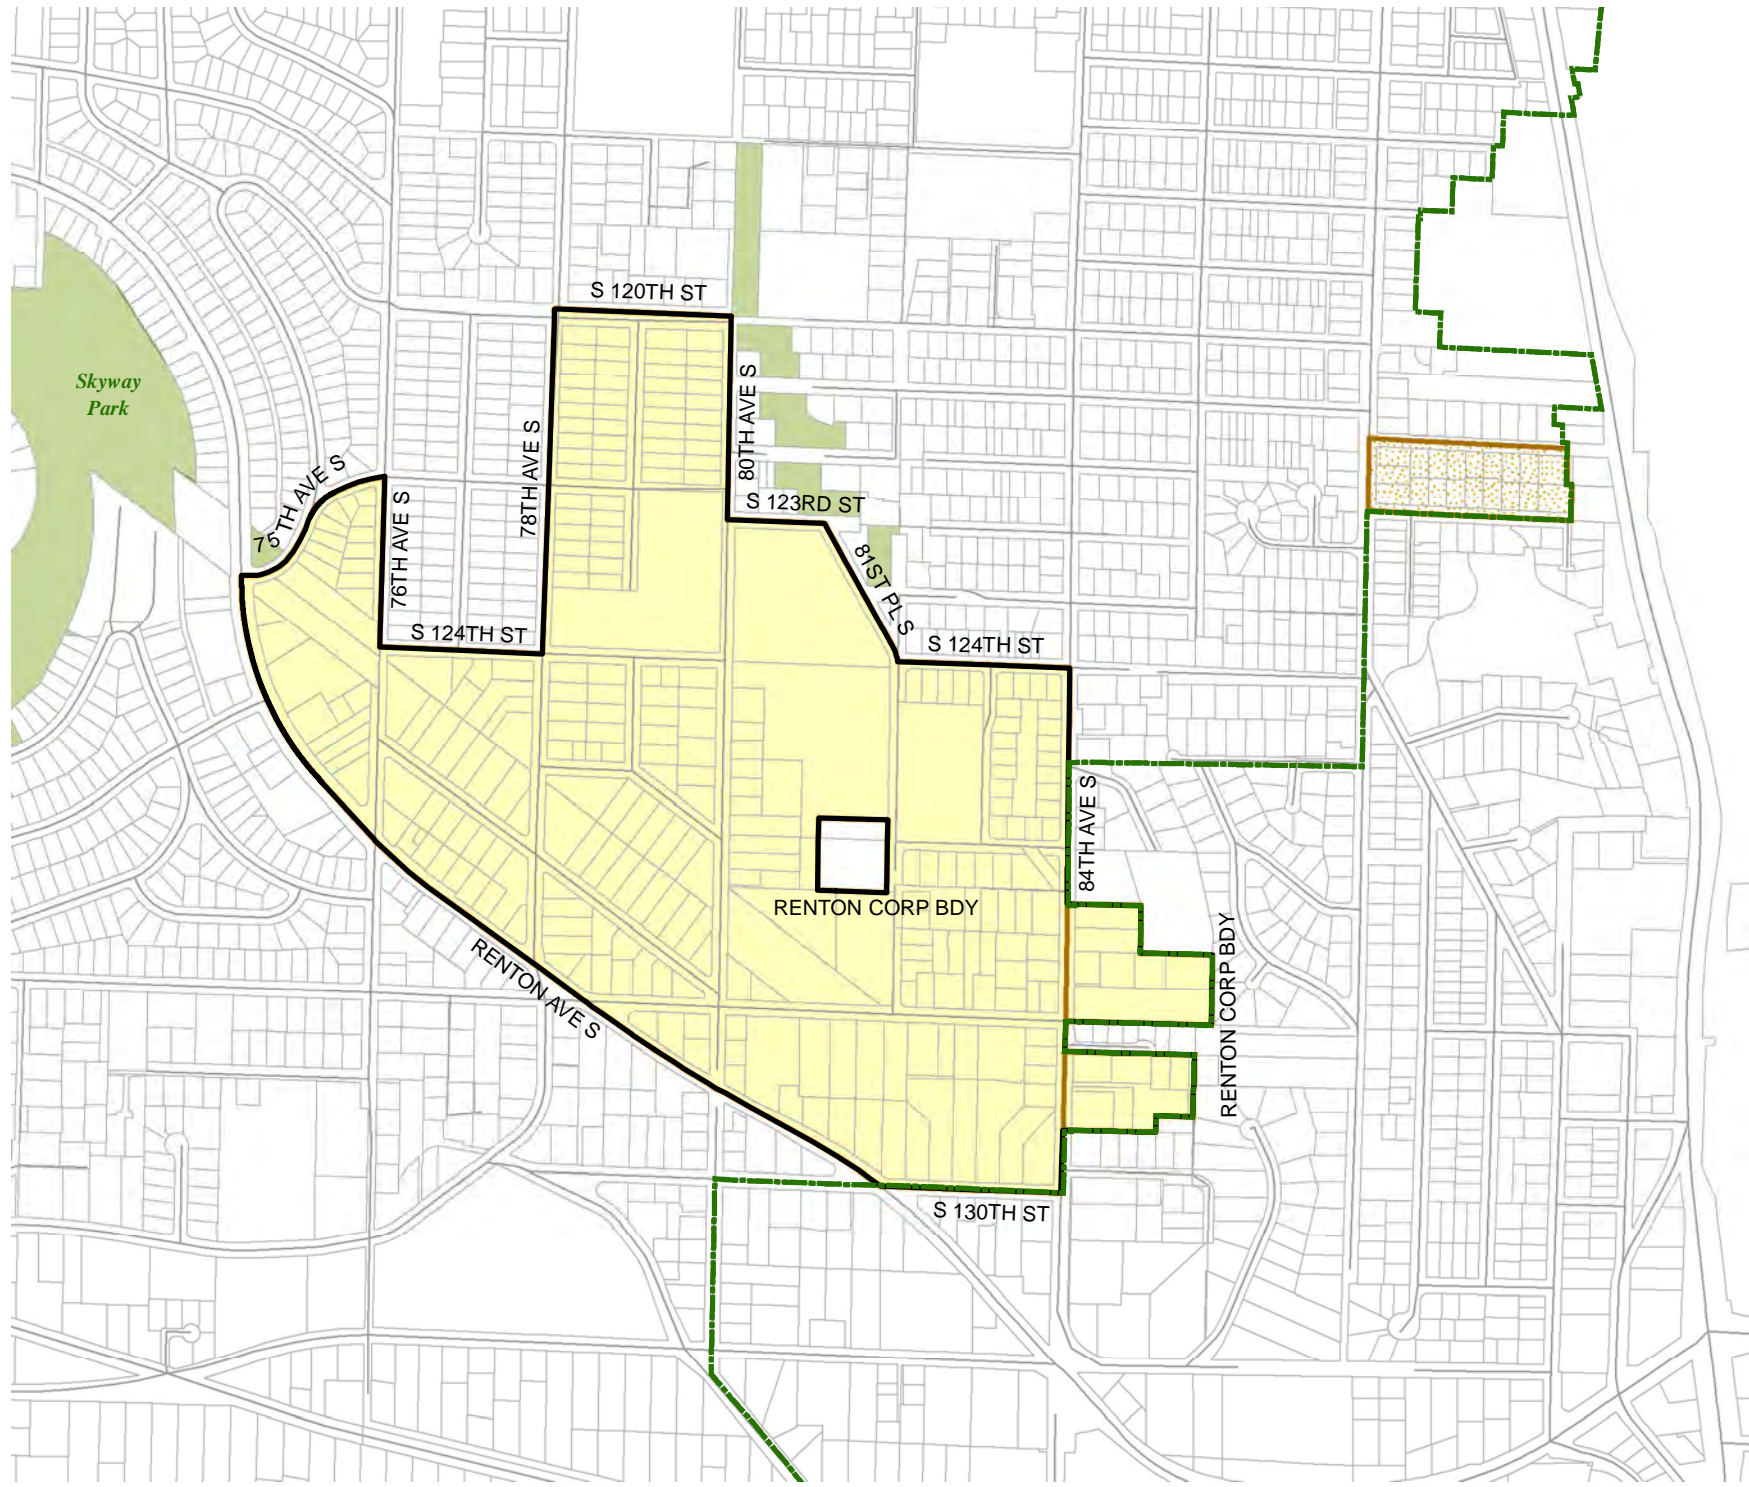

Census Tract:	S-T-R:
Tract 026100	14-23-04

2012 Redistricting

Code	Precinct Name	LG	CG	CC
0283	CAMPBELL HILL	37	9	2
0283	CAMPBELL HILL	11	7	8
3490	RIVERTON*	11	7	2

Legend

- Legislative District Boundaries
- Congressional District Boundaries
- Council District Boundaries
- New Precinct
- Old Precinct(s)

Census Tract:	S-T-R:
Tract 026002	11-23-04

2012 Redistricting

Code	Precinct Name	LG	CG	CC
0392	EARLINGTON	37	9	2
0392	EARLINGTON	37	7	5
0929	RAINIER*	37	9	5

Legend

-  Legislative District Boundaries
-  Congressional District Boundaries
-  Council District Boundaries
-  New Precinct
-  Old Precinct(s)