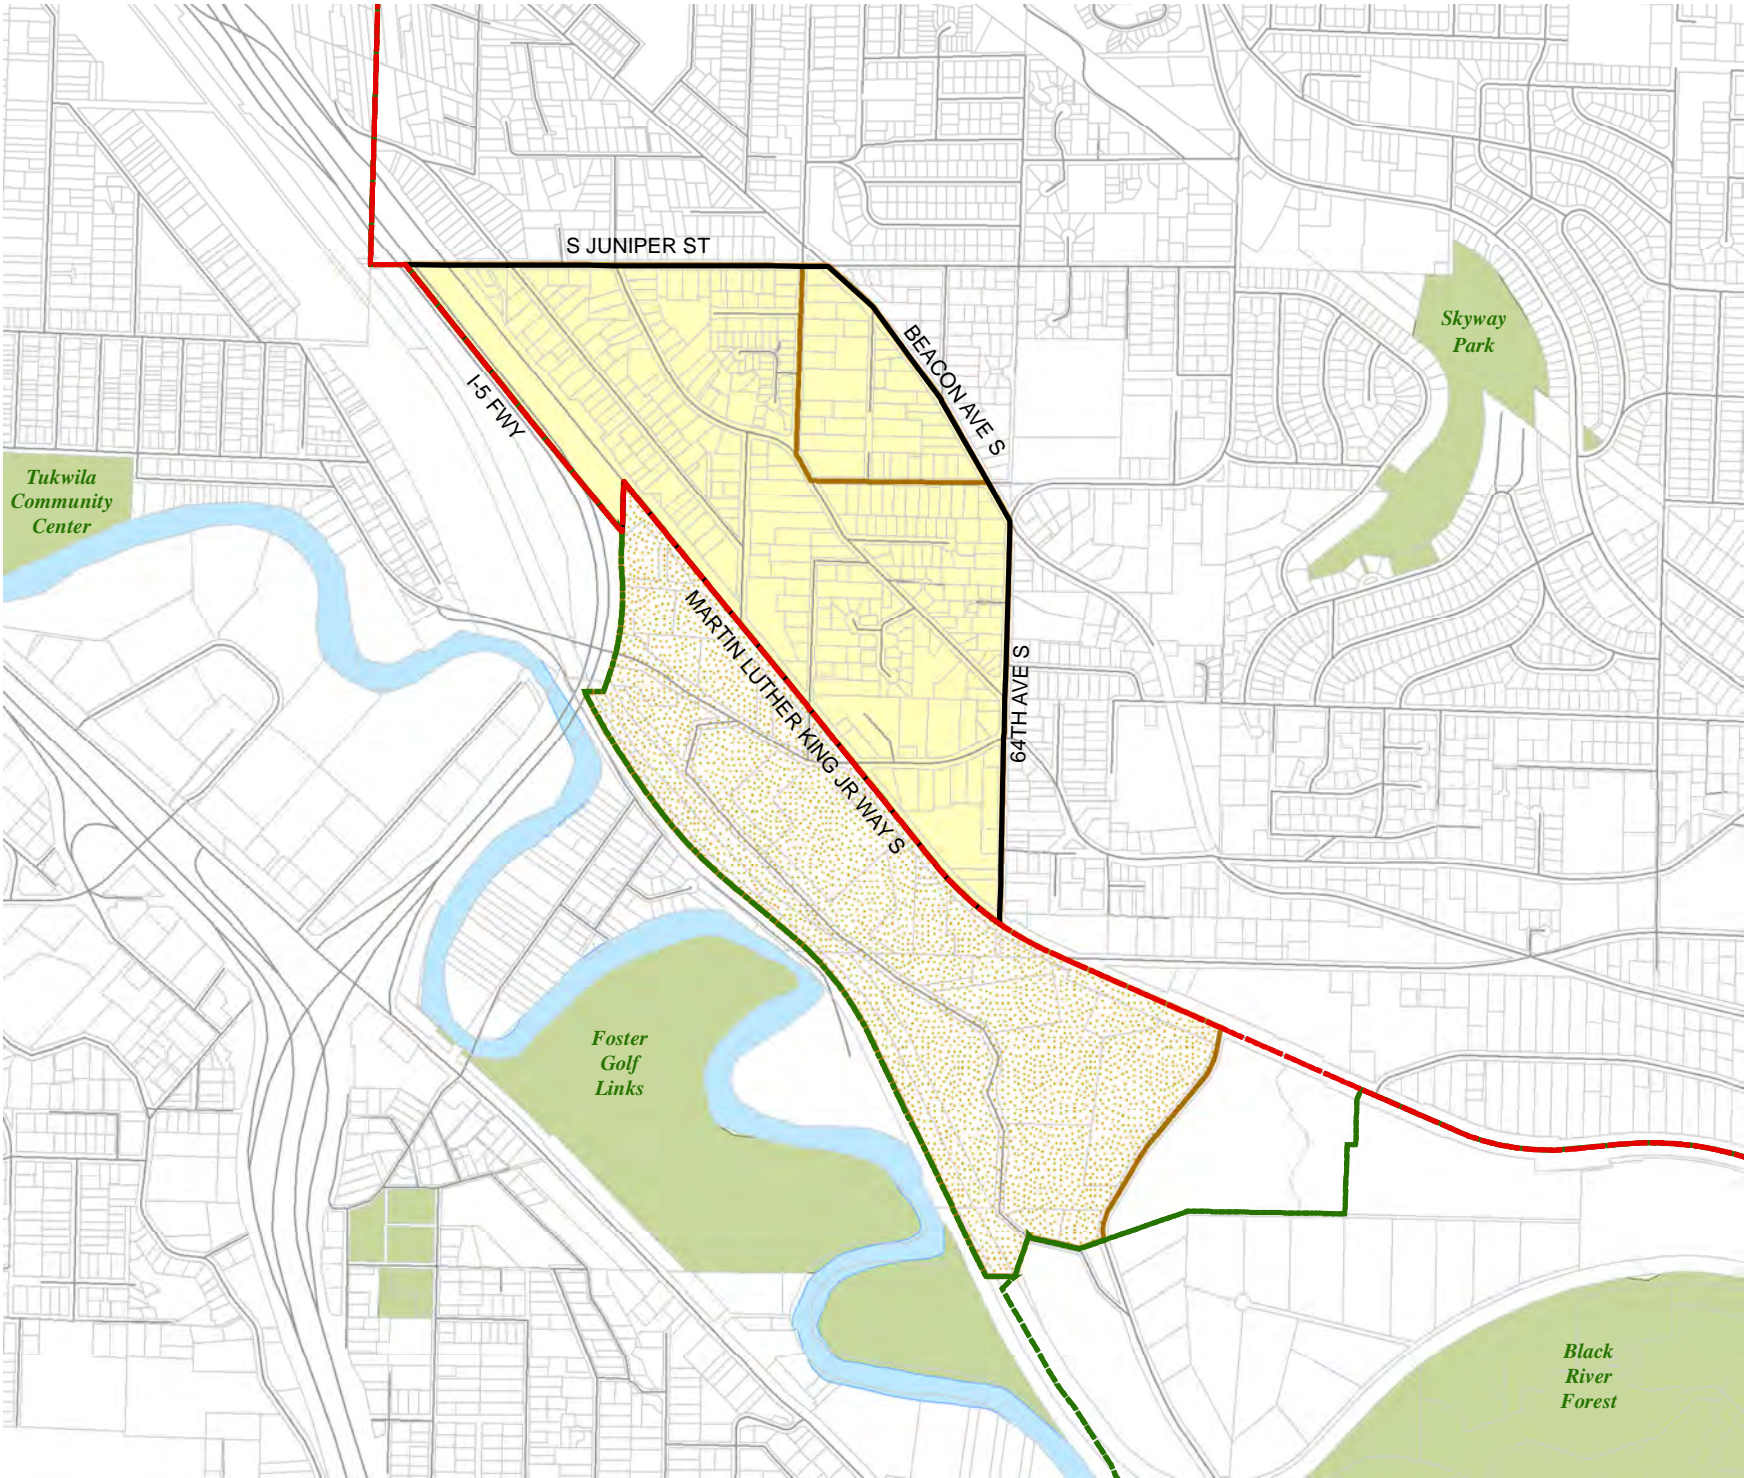

2012 Redistricting

Code	Precinct Name	LG	CG	CC
0283	CAMPBELL HILL	37	9	2
0283	CAMPBELL HILL	11	7	8
3490	RIVERTON*	11	7	2

Legend

- Legislative District Boundaries
- Congressional District Boundaries
- Council District Boundaries
- New Precinct
- Old Precinct(s)

Census Tract:	S-T-R:
Tract 026002	11-23-04