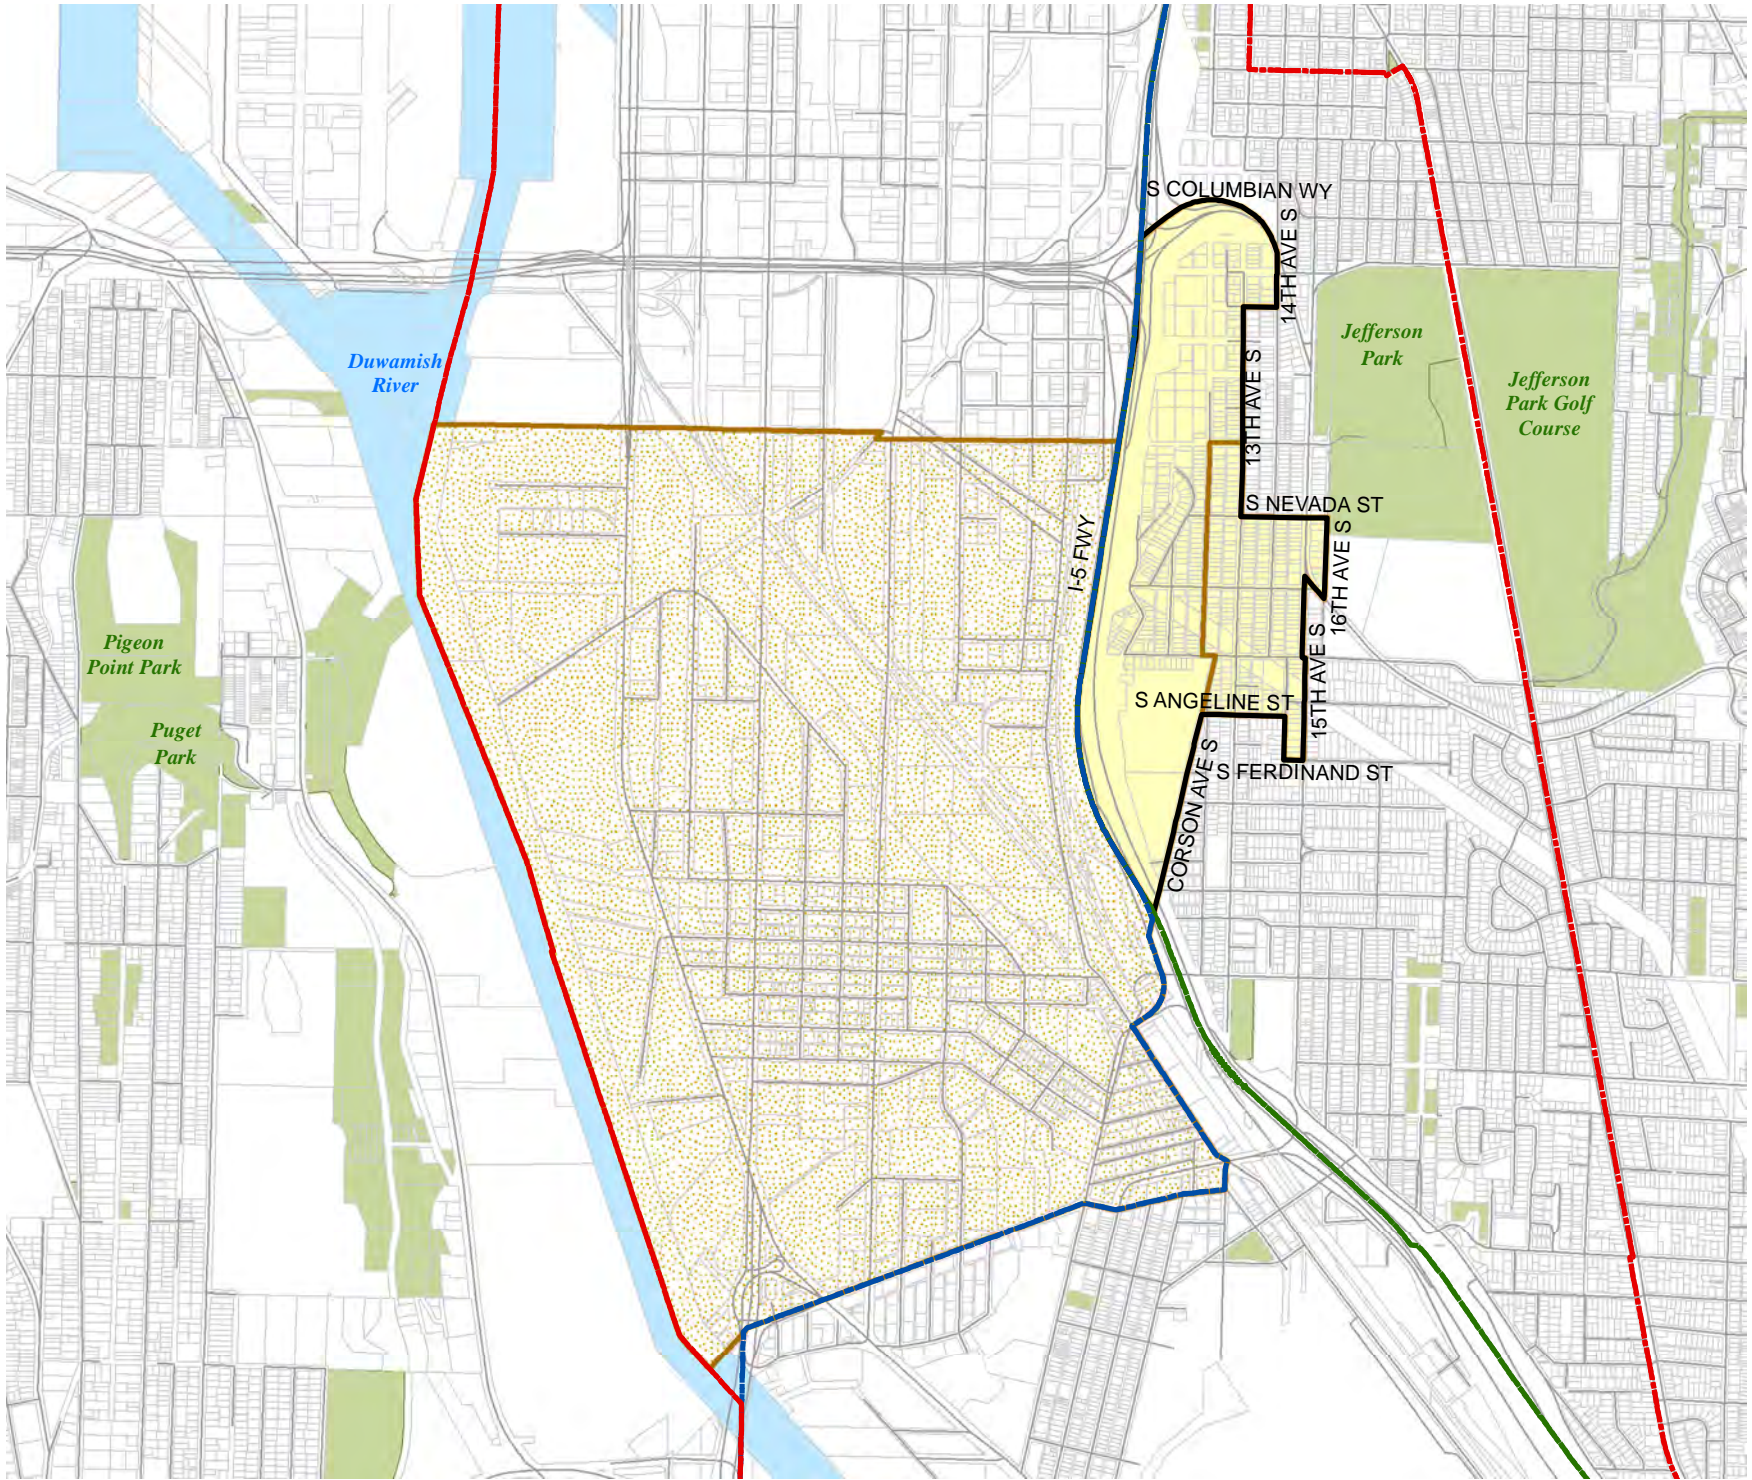

2012 Redistricting

Code	Precinct Name	LG	CG	CC
1945	SEA 11-1945	11	9	2
1945	SEA 11-1945	11	7	8
1946	SEA 11-1946*	11	7	8

Legend

- Legislative District Boundaries
- Congressional District Boundaries
- Council District Boundaries
- New Precinct
- Old Precinct(s)

Census Tract: Tract 009300	S-T-R: 17-24-04