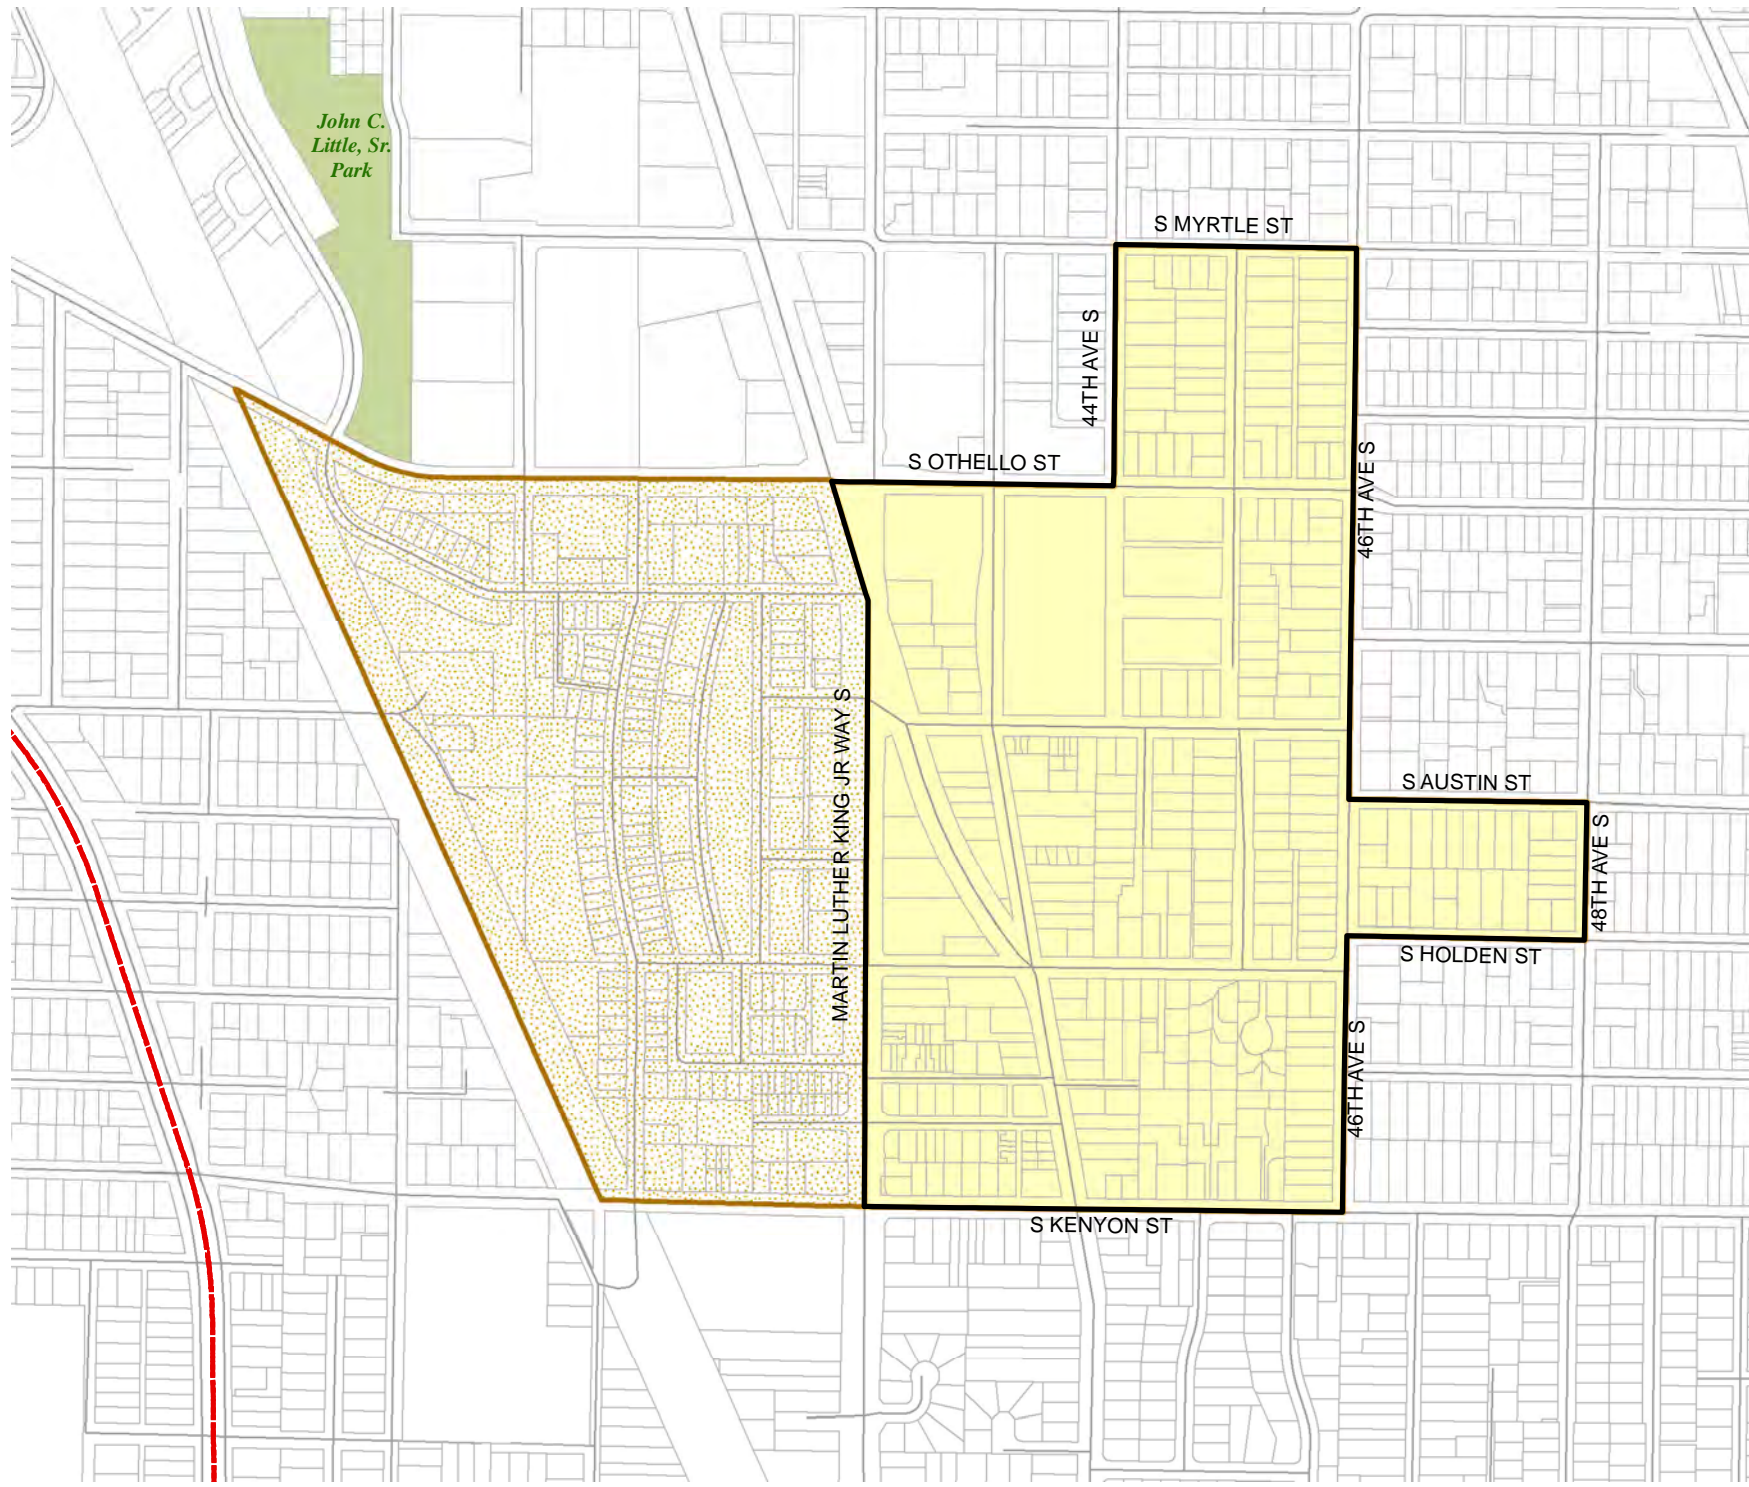

2012 Redistricting

Code	Precinct Name	LG	CG	CC
3636	SEA 37-3636	37	9	2
1646	SEA 37-1646	37	7	2

Legend

- Legislative District Boundaries
- Congressional District Boundaries
- Council District Boundaries
- New Precinct
- Old Precinct(s)

Census Tract: Tract 011101	S-T-R: 27-24-04