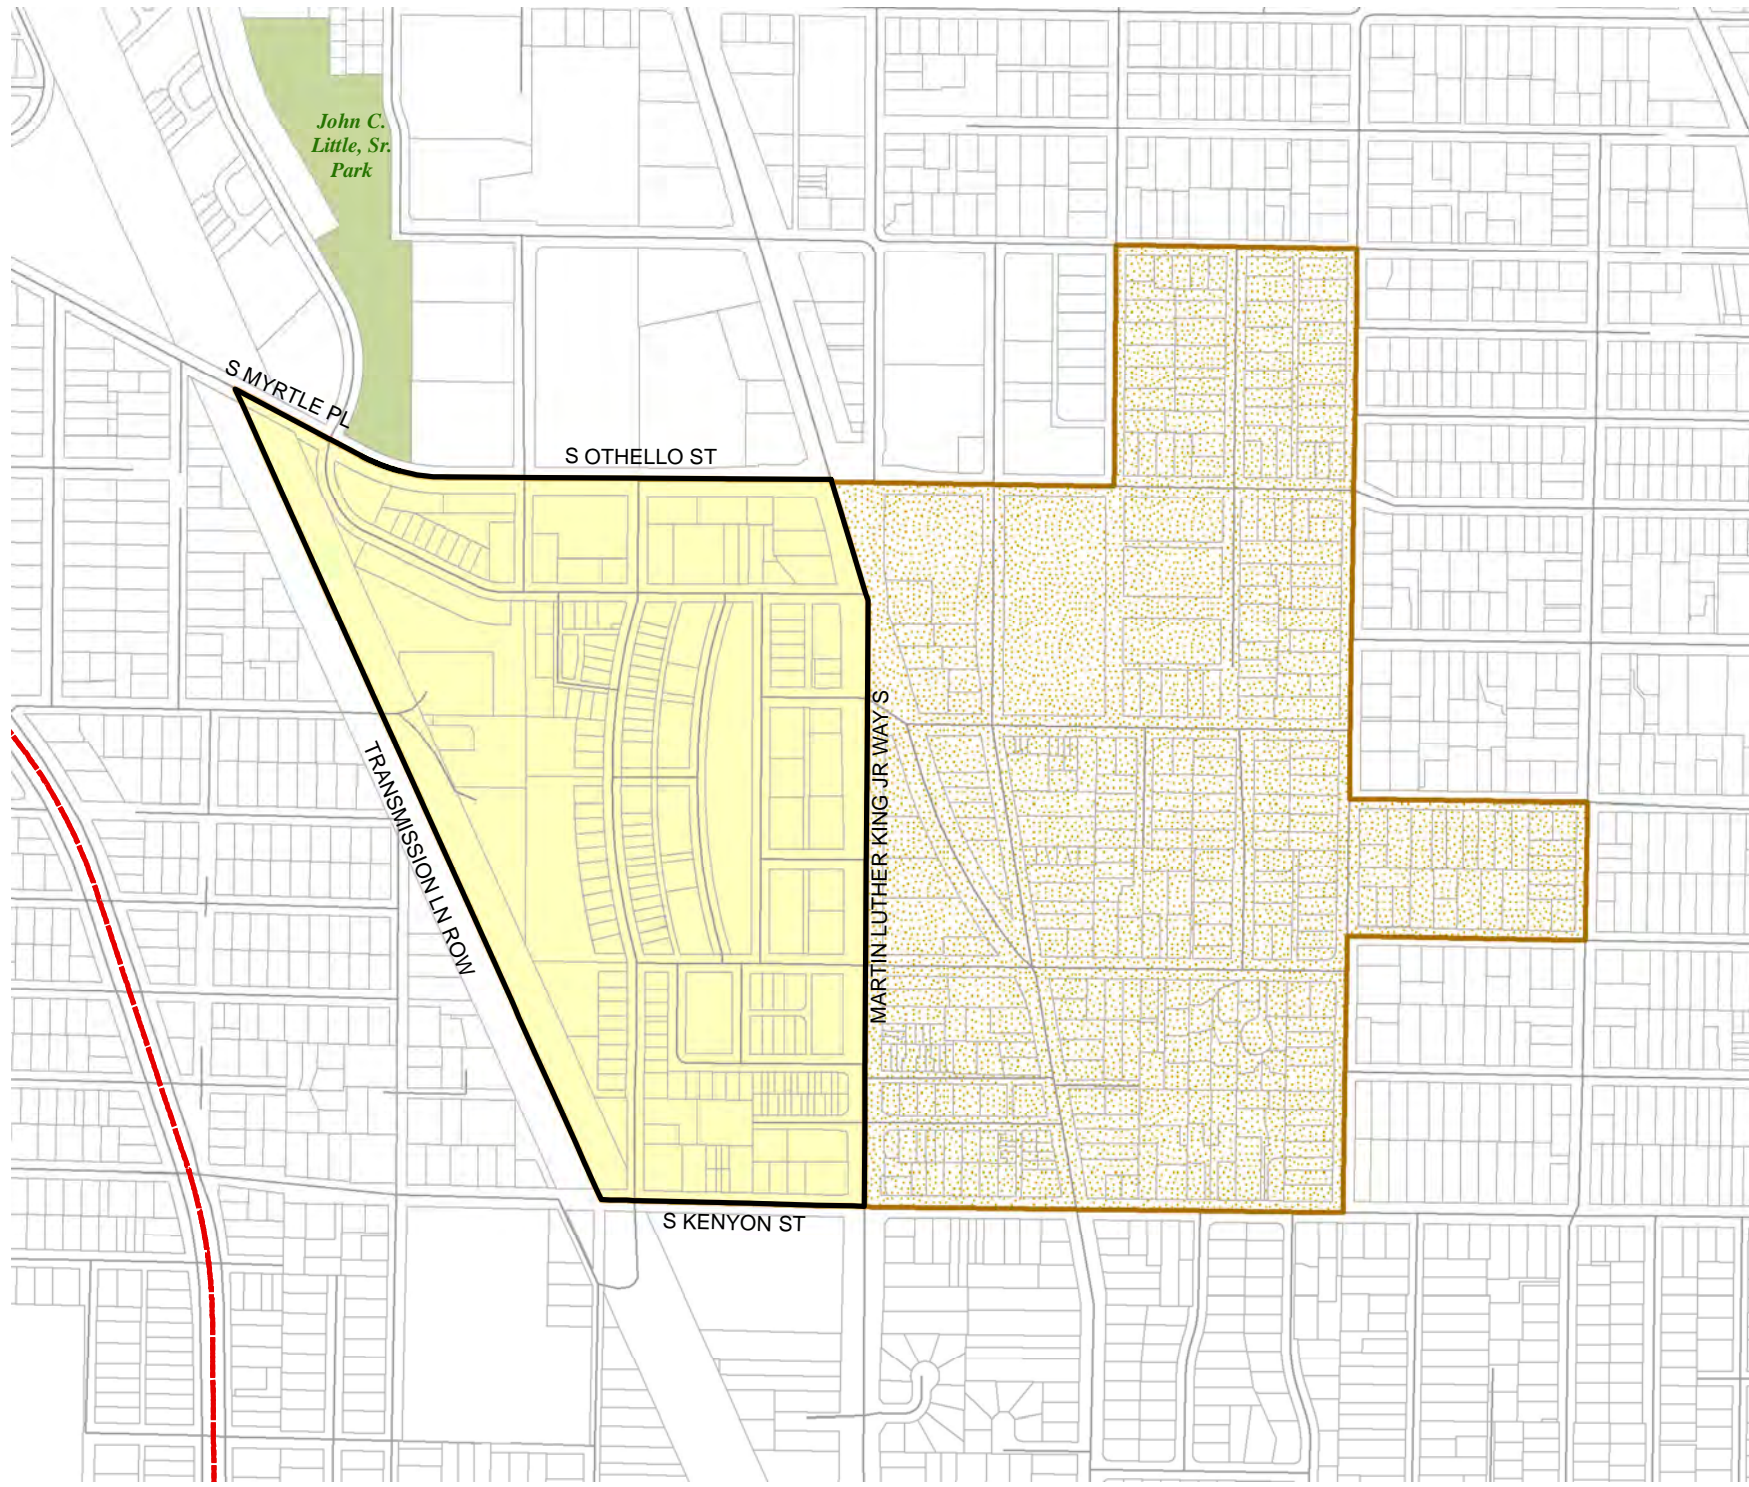

2012 Redistricting

Code	Precinct Name	LG	CG	CC
1646	SEA 37-1646	37	9	2
1646	SEA 37-1646	37	7	2

Legend

- Legislative District Boundaries
- Congressional District Boundaries
- Council District Boundaries
- New Precinct
- Old Precinct(s)

Census Tract: Tract 011001	S-T-R: 27-24-04