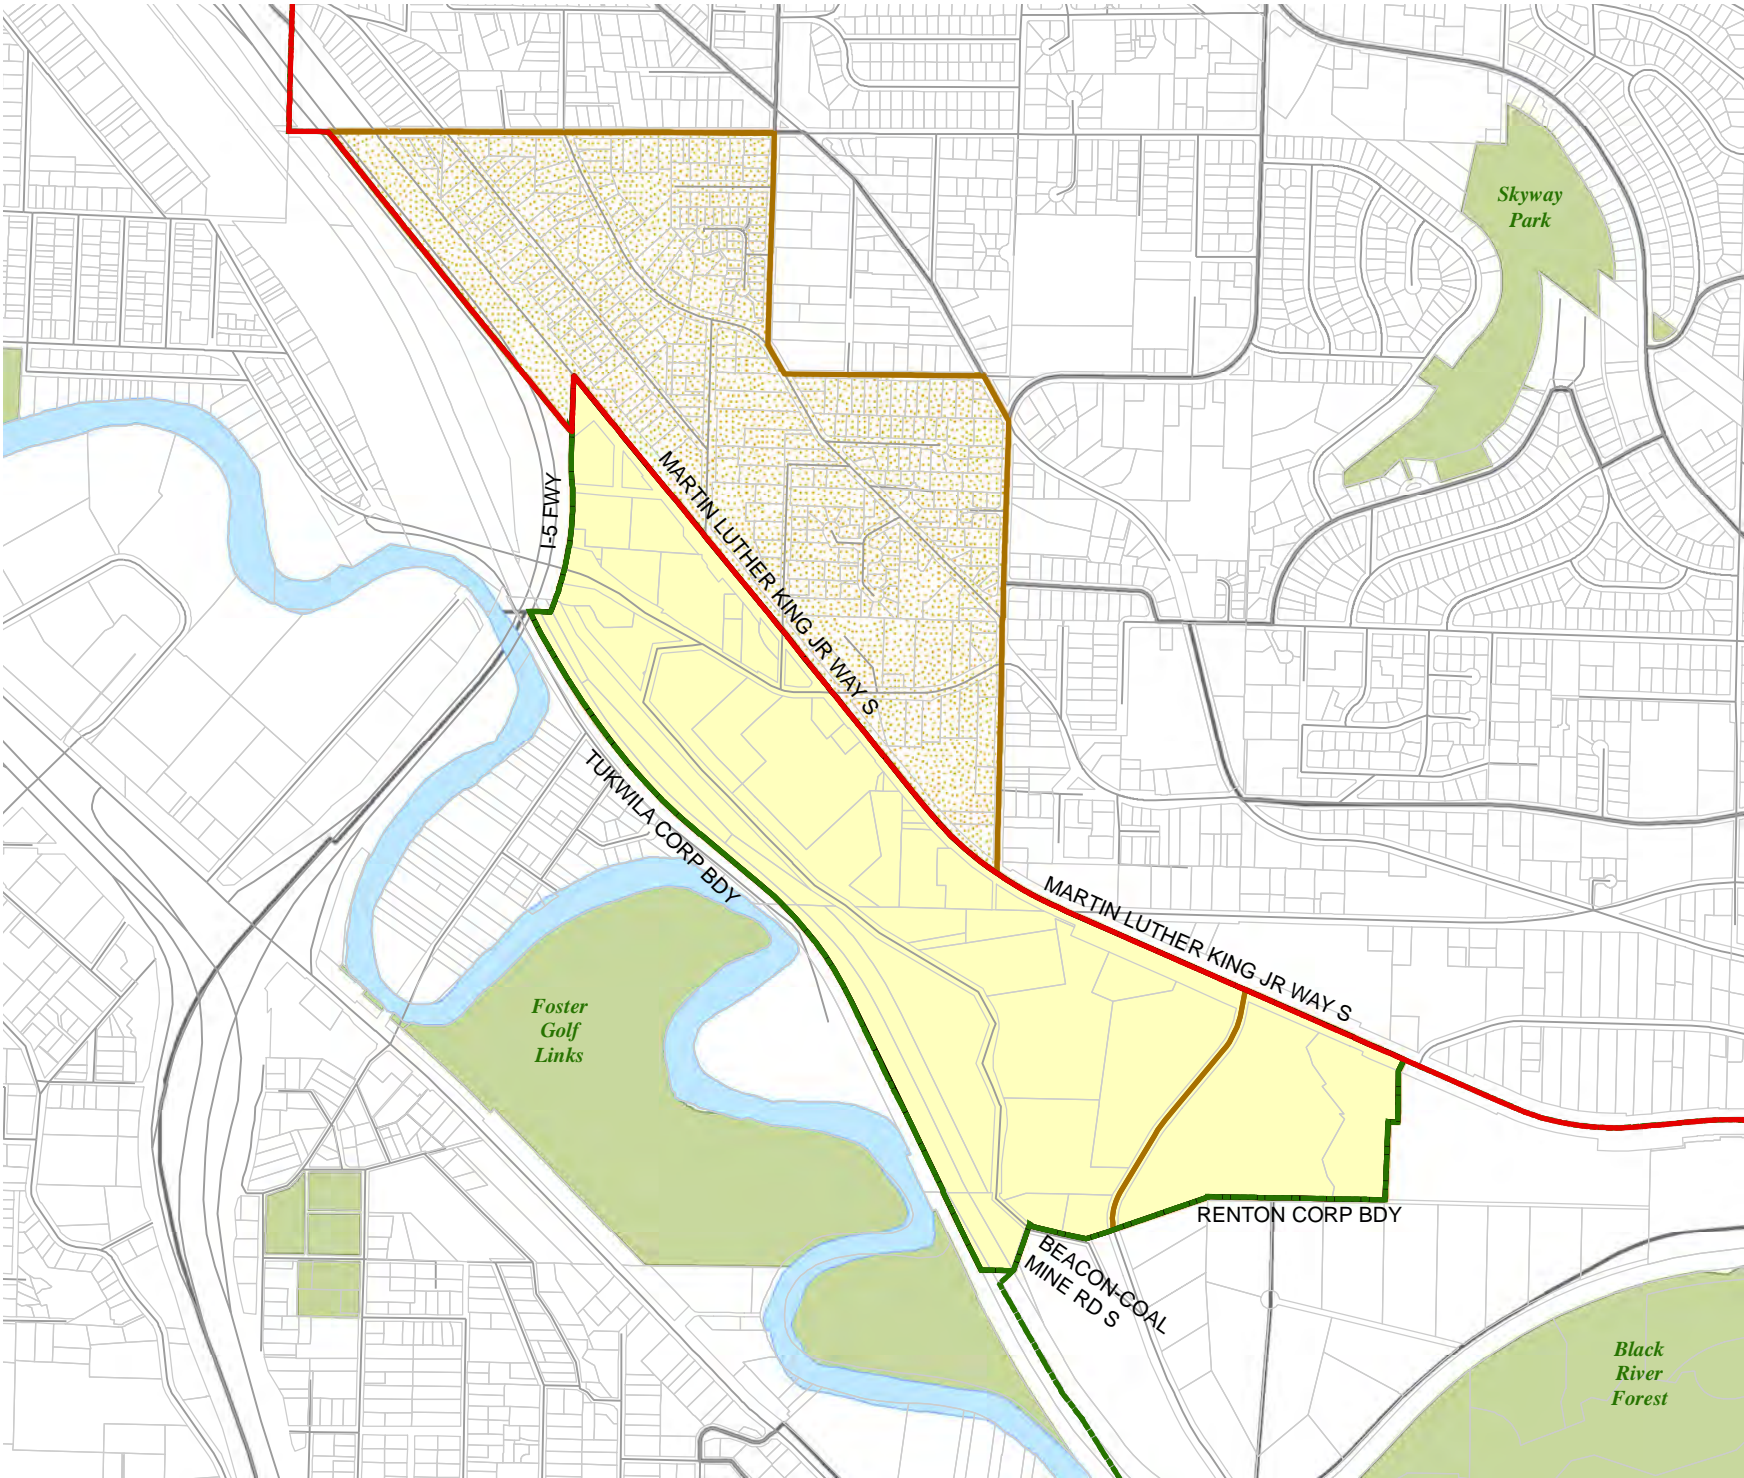

2012 Redistricting

Code	Precinct Name	LG	CG	CC
3489	BLACK RIVER	11	9	2
3489	BLACK RIVER	11	7	5
0283	CAMPBELL HILL	11	7	8

Legend

- Legislative District Boundaries
- Congressional District Boundaries
- Council District Boundaries
- New Precinct
- Old Precinct(s)

Census Tract:	S-T-R:
Tract 026100	14-23-04