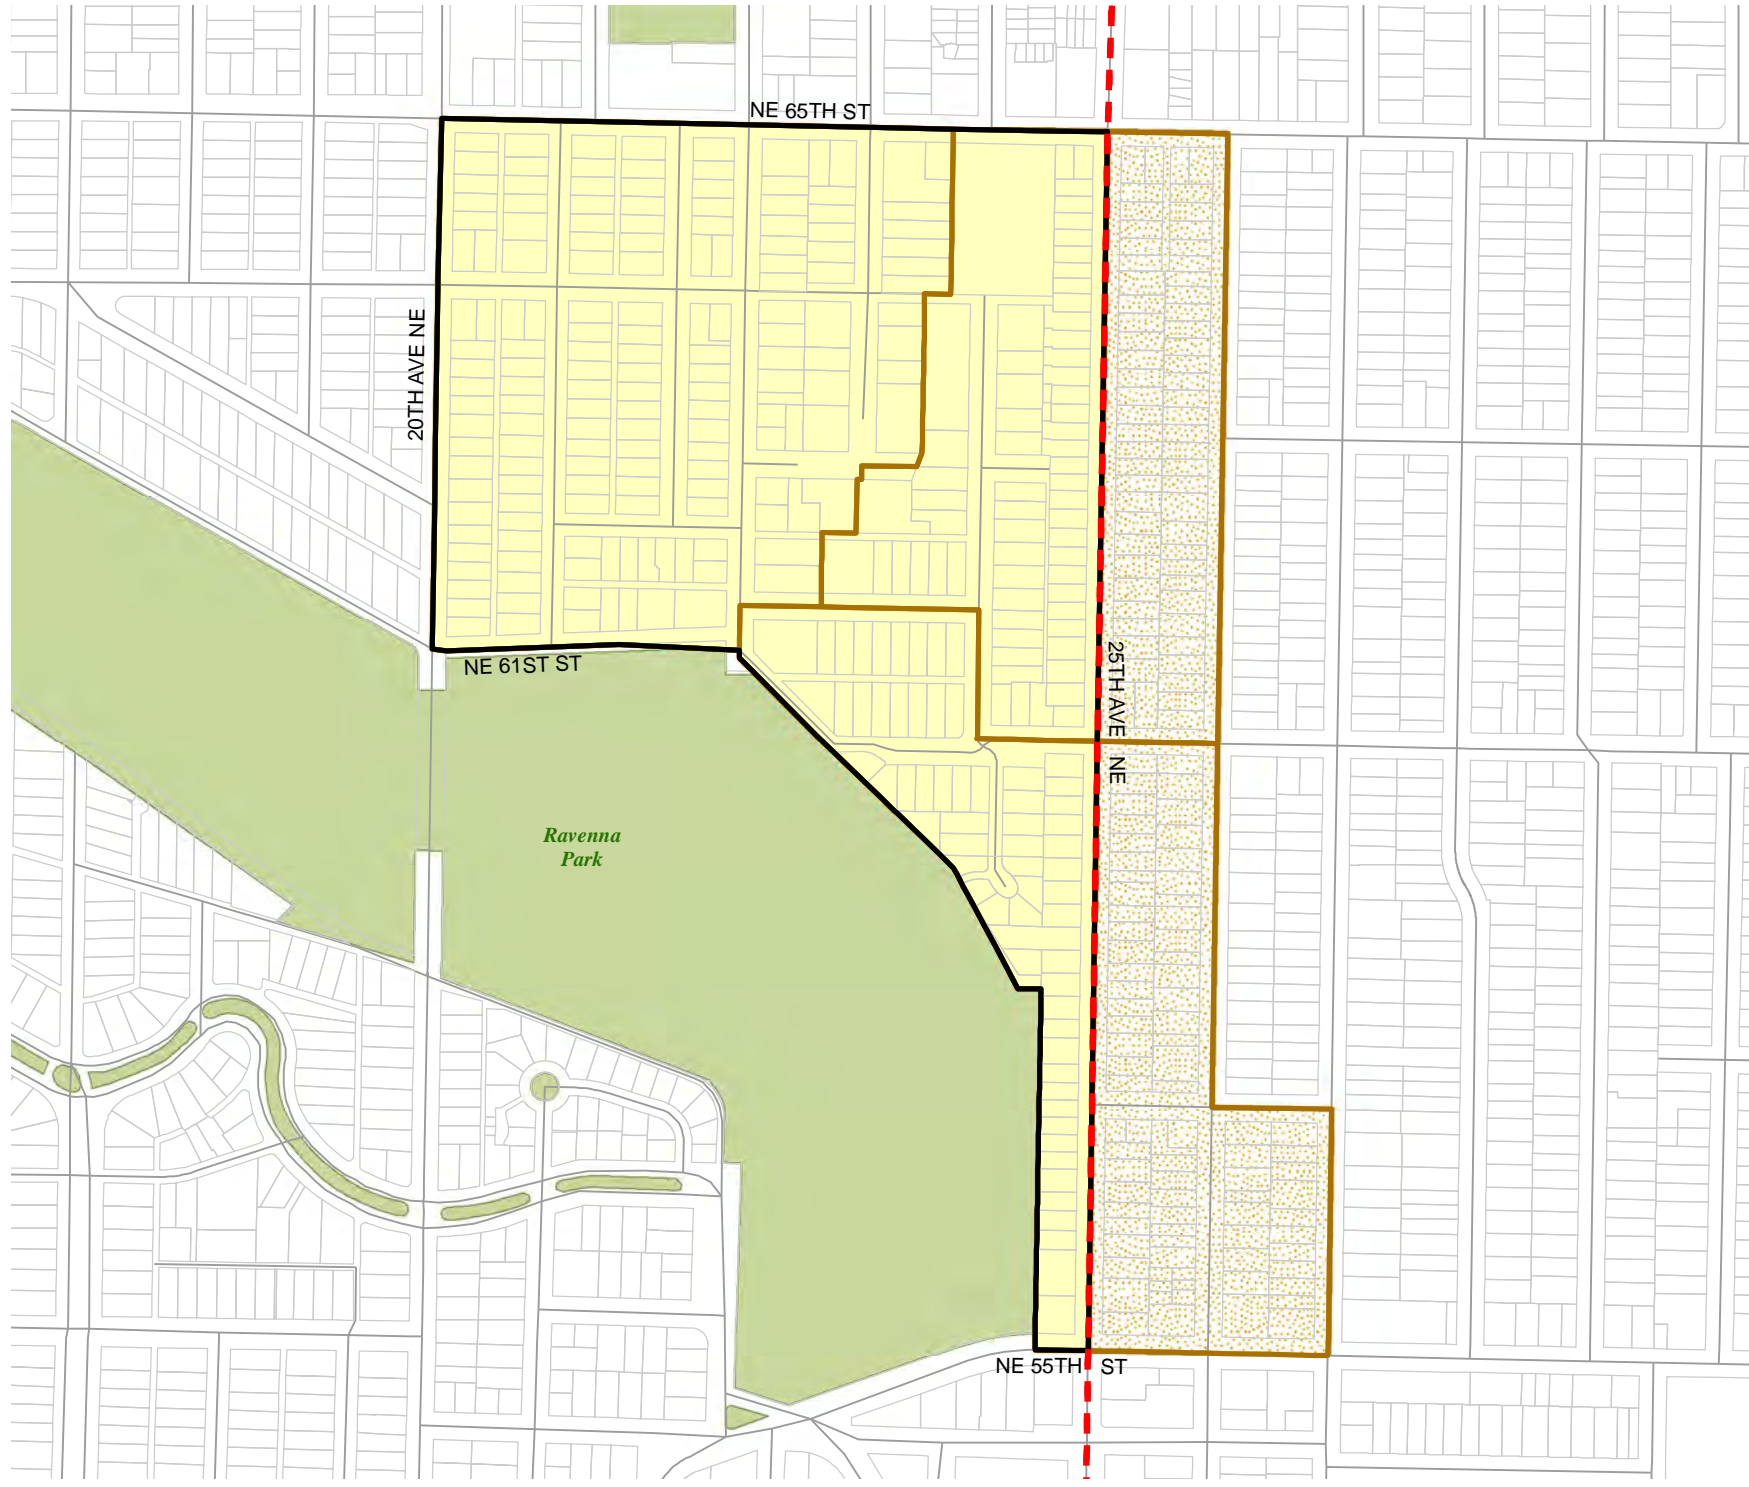

2012 Redistricting

Code	Precinct Name	LG	CG	CC
2084	SEA 43-2084	43	7	2
2084	SEA 43-2084	43	7	2
2085	SEA 43-2085*	43	7	2
2086	SEA 43-2086*	43	7	2

Legend

- Legislative District Boundaries
- Congressional District Boundaries
- Council District Boundaries
- New Precinct
- Old Precinct(s)

Census Tract: Tract 004301	S-T-R: 09-25-04