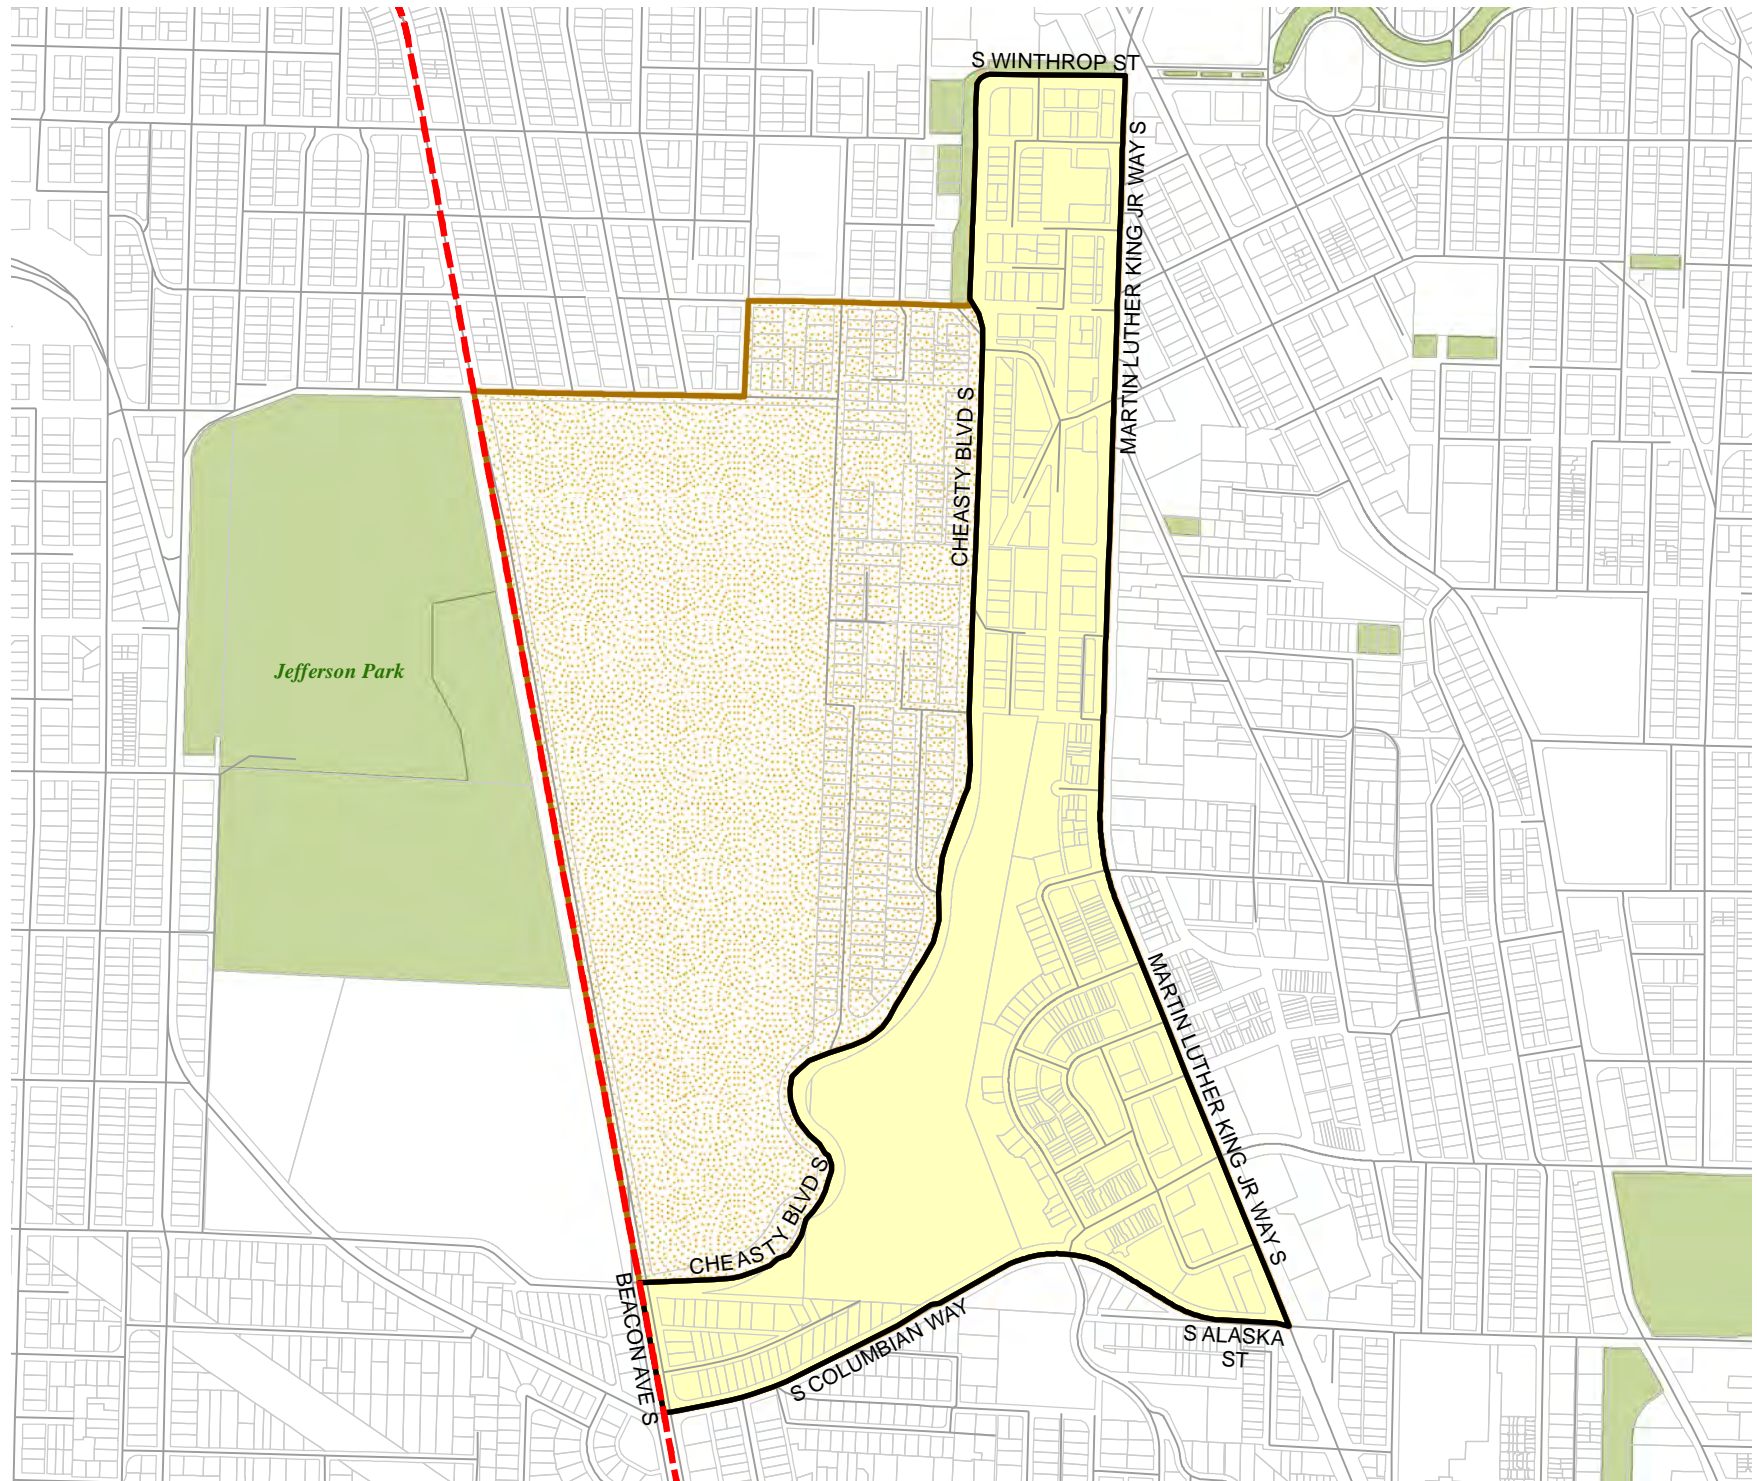

2012 Redistricting

Code	Precinct Name	LG	CG	CC
1944	SEA 37-1944	37	9	2
1944	SEA 37-1944	37	7	2

Legend

- Legislative District Boundaries
- Congressional District Boundaries
- Council District Boundaries
- New Precinct
- Old Precinct(s)

Census Tract: Tract 010001	S-T-R: 16-24-04