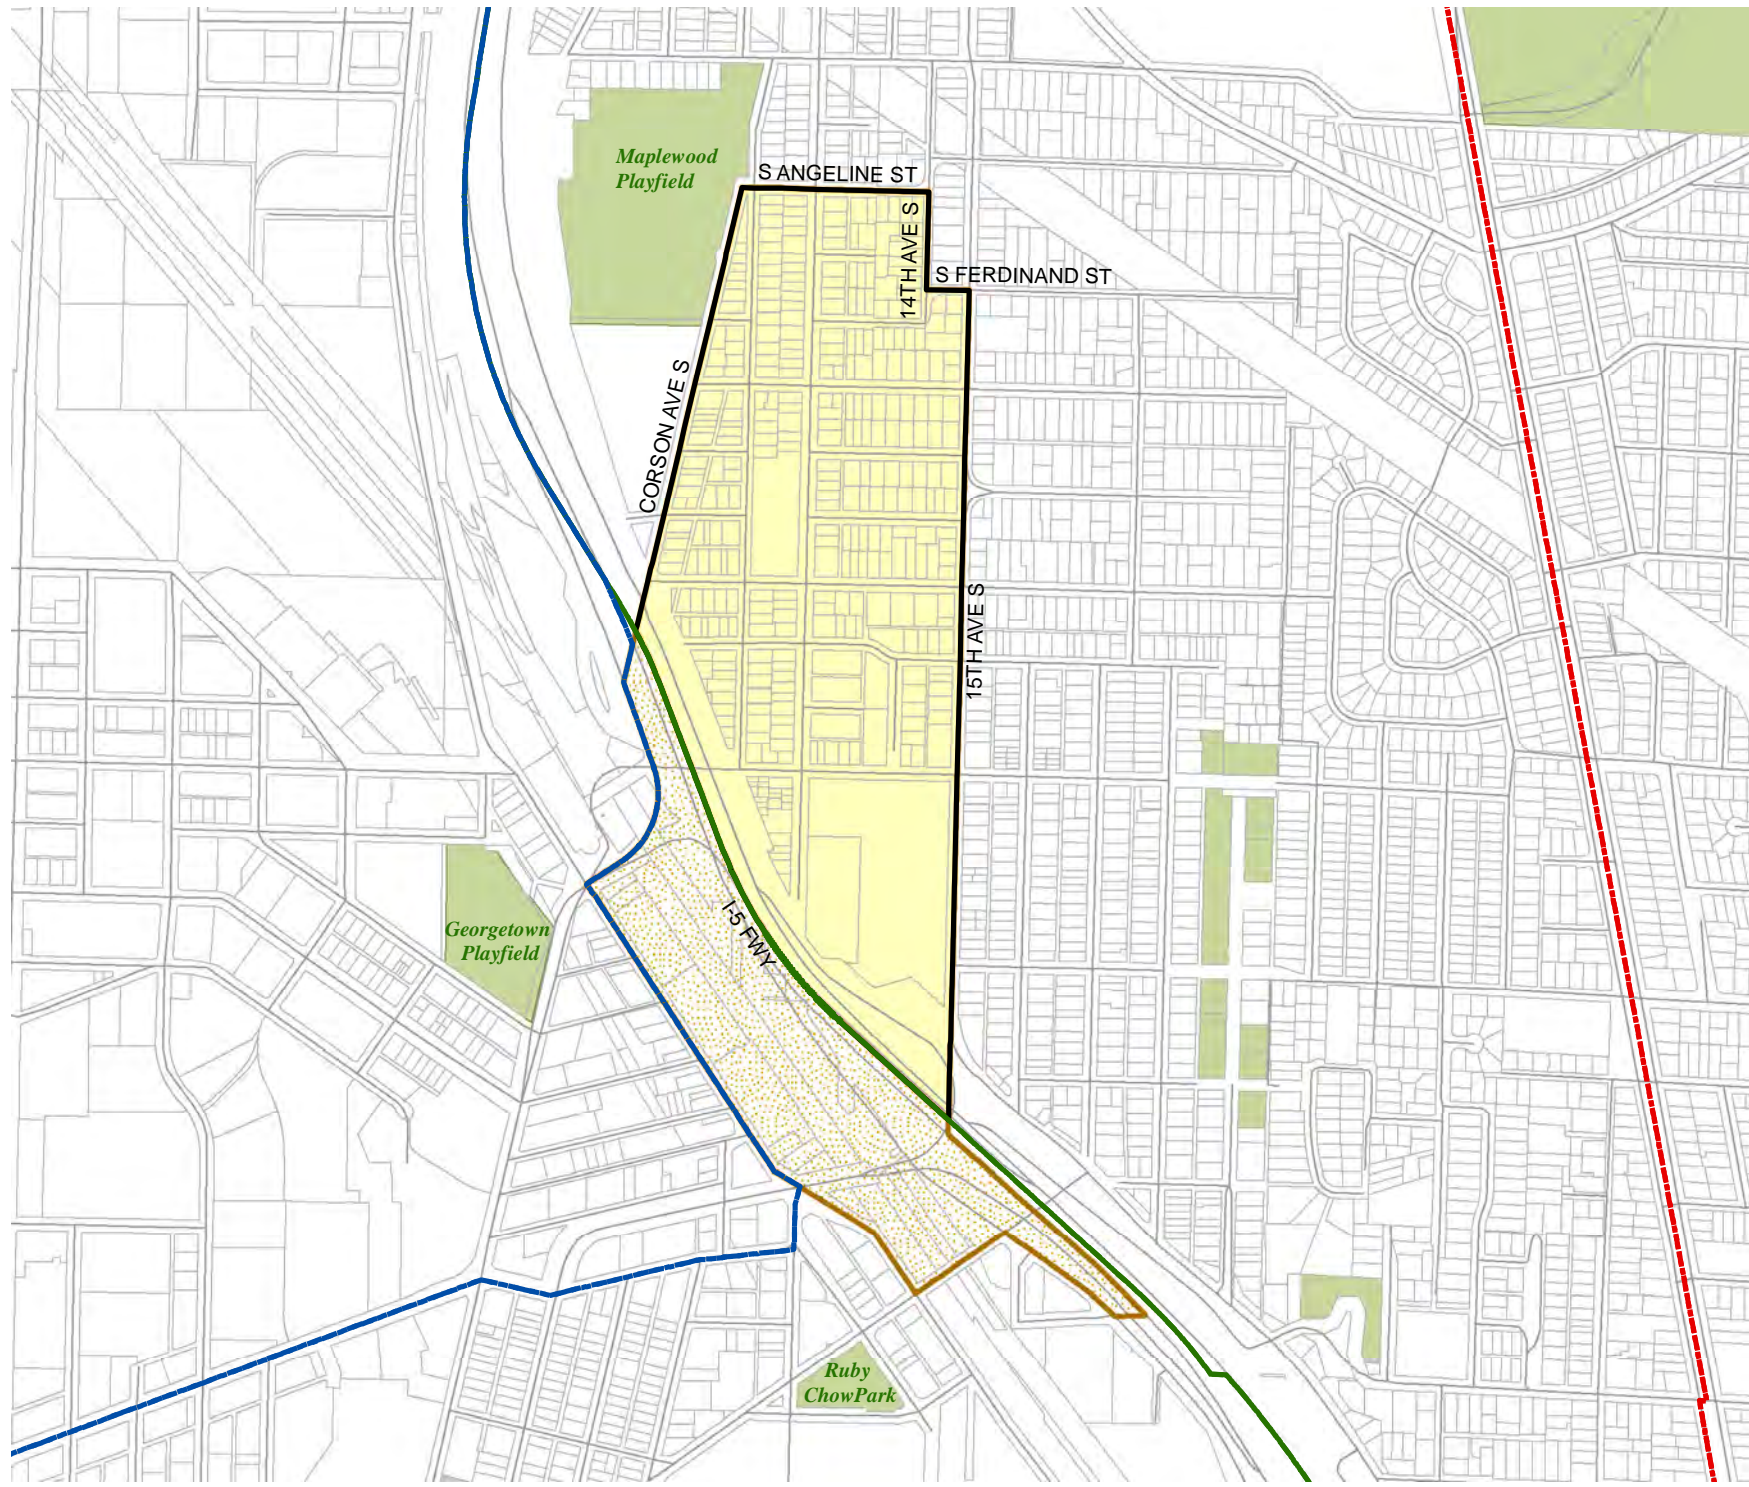

2012 Redistricting

Code	Precinct Name	LG	CG	CC
1600	SEA 11-1600	11	9	2
1600	SEA 11-1600	11	7	8

Legend

- Legislative District Boundaries
- Congressional District Boundaries
- Council District Boundaries
- New Precinct
- Old Precinct(s)

Census Tract: Tract 010900	S-T-R: 29-24-04