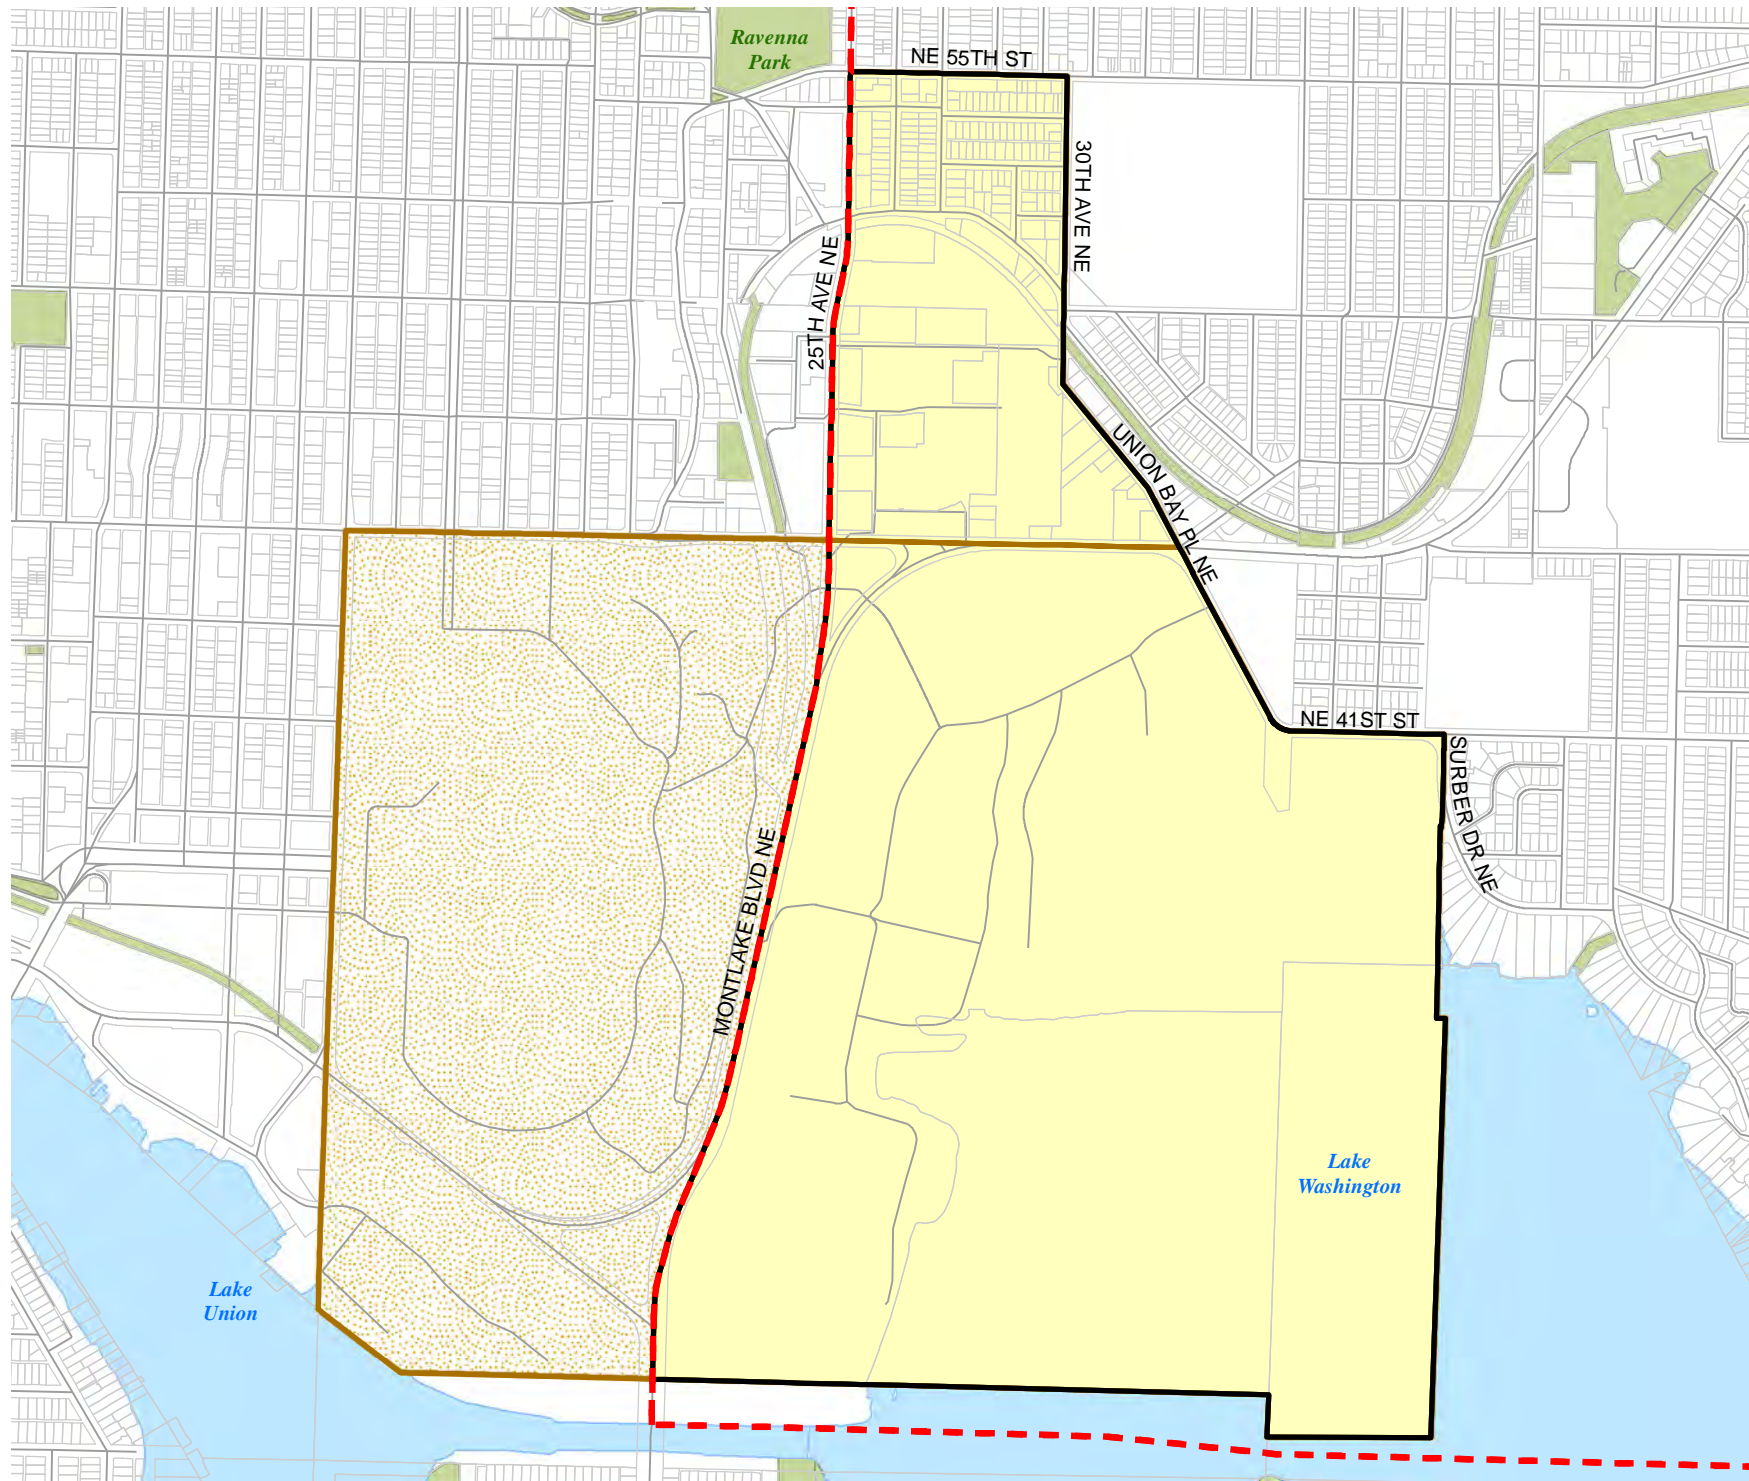

2012 Redistricting

Code	Precinct Name	LG	CG	CC
2090	SEA 46-2090	46	7	2
1976	SEA 43-1976	43	7	2
2090	SEA 43-2090	43	7	2

Legend

- Legislative District Boundaries
- Congressional District Boundaries
- Council District Boundaries
- New Precinct
- Old Precinct(s)

Census Tract:	S-T-R:
Tracts 004301 & 005302	9-25-04, 16-25-04, 15-25-04