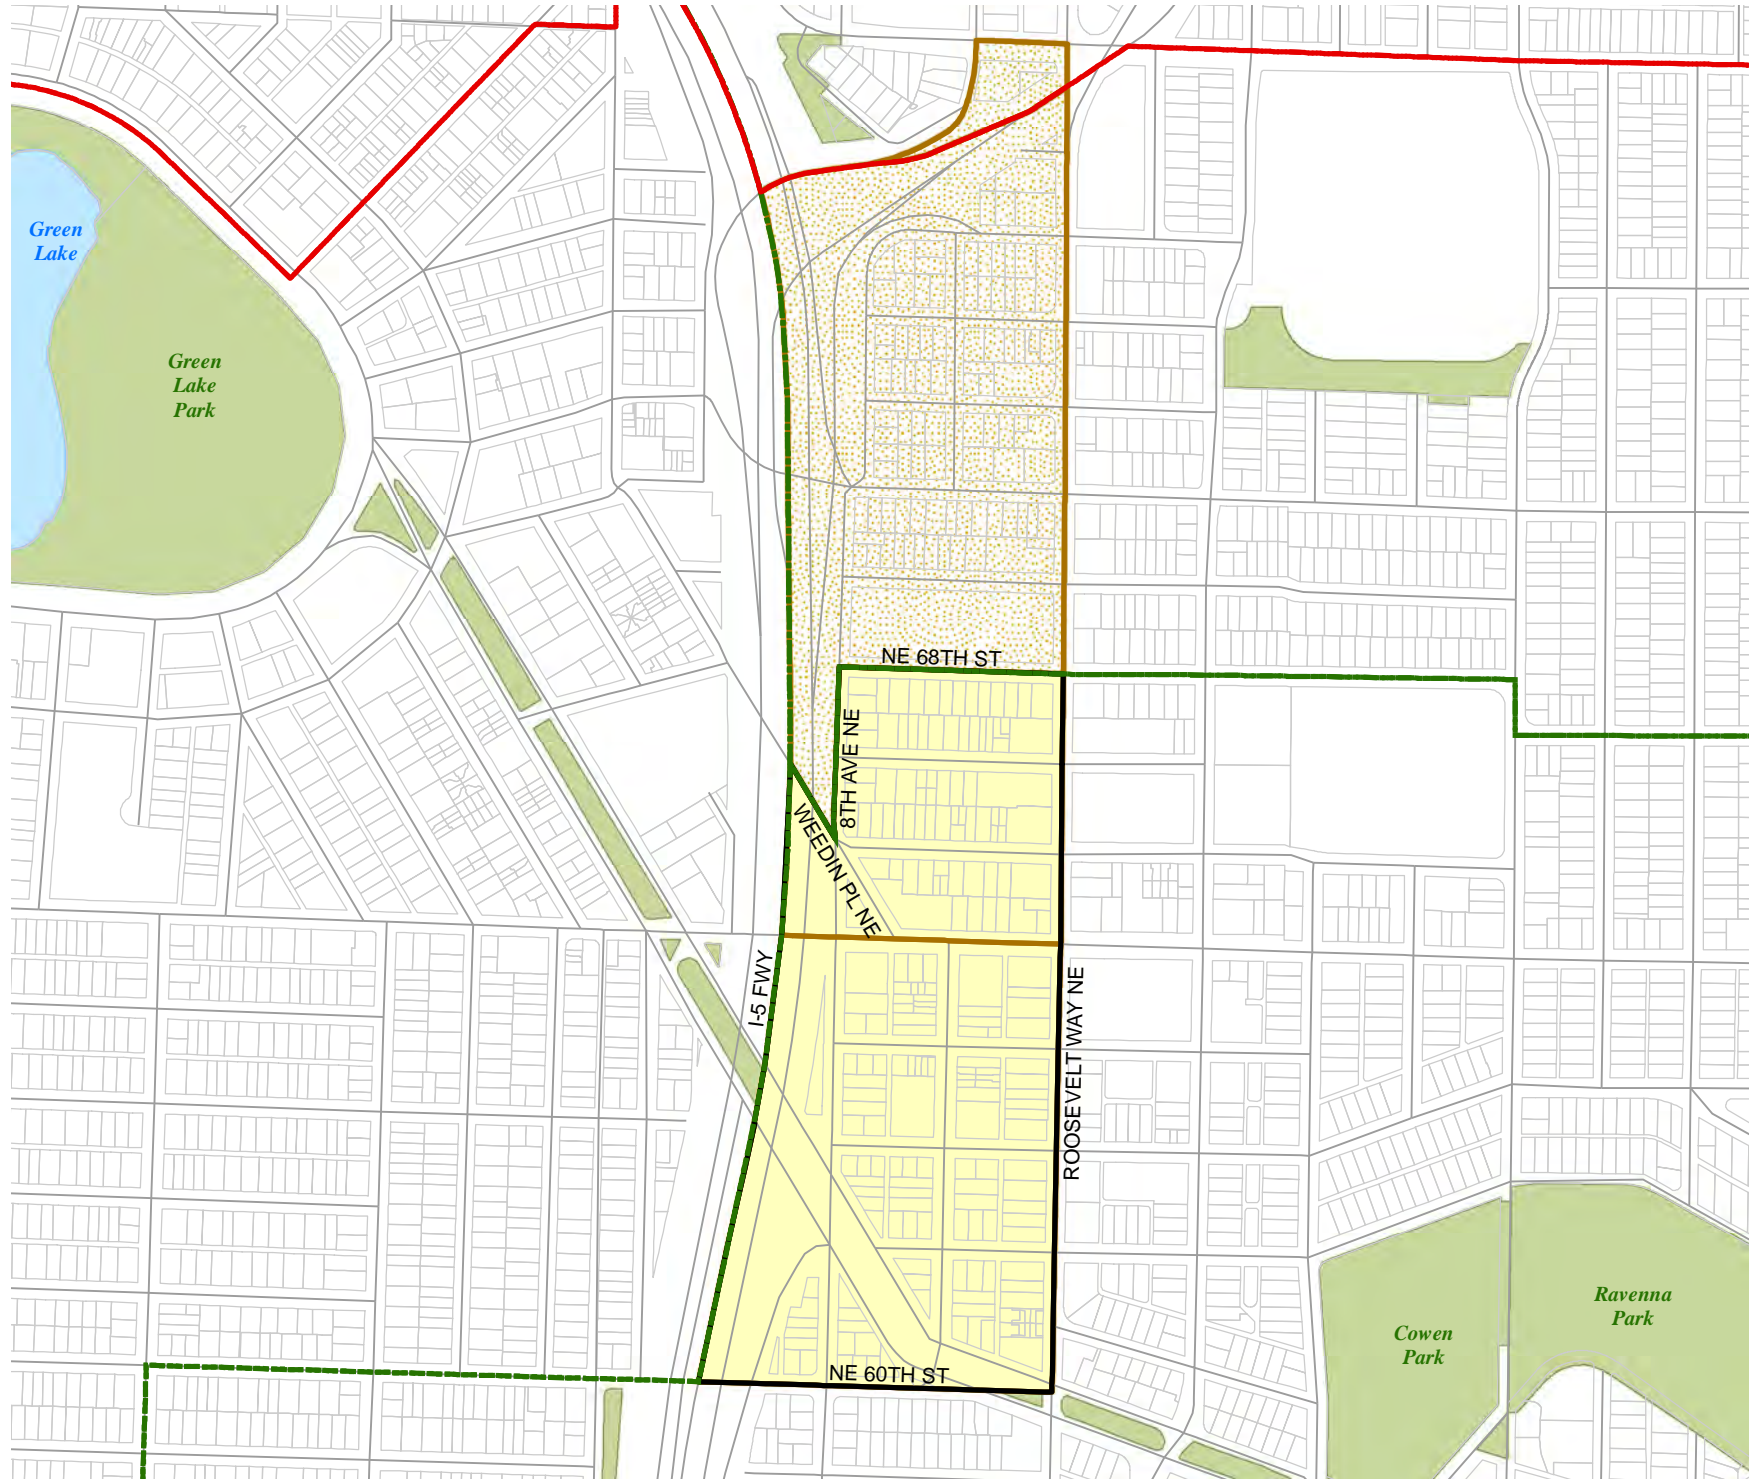

2012 Redistricting

Code	Precinct Name	LG	CG	CC
1271	SEA 43-1271	43	7	2
1271	SEA 43-1271	43	7	2
1279	SEA 43-1279	43	7	2

Legend

- Legislative District Boundaries
- Congressional District Boundaries
- Council District Boundaries
- New Precinct
- Old Precinct(s)

Census Tract: Tract 003600	S-T-R: 05-25-04