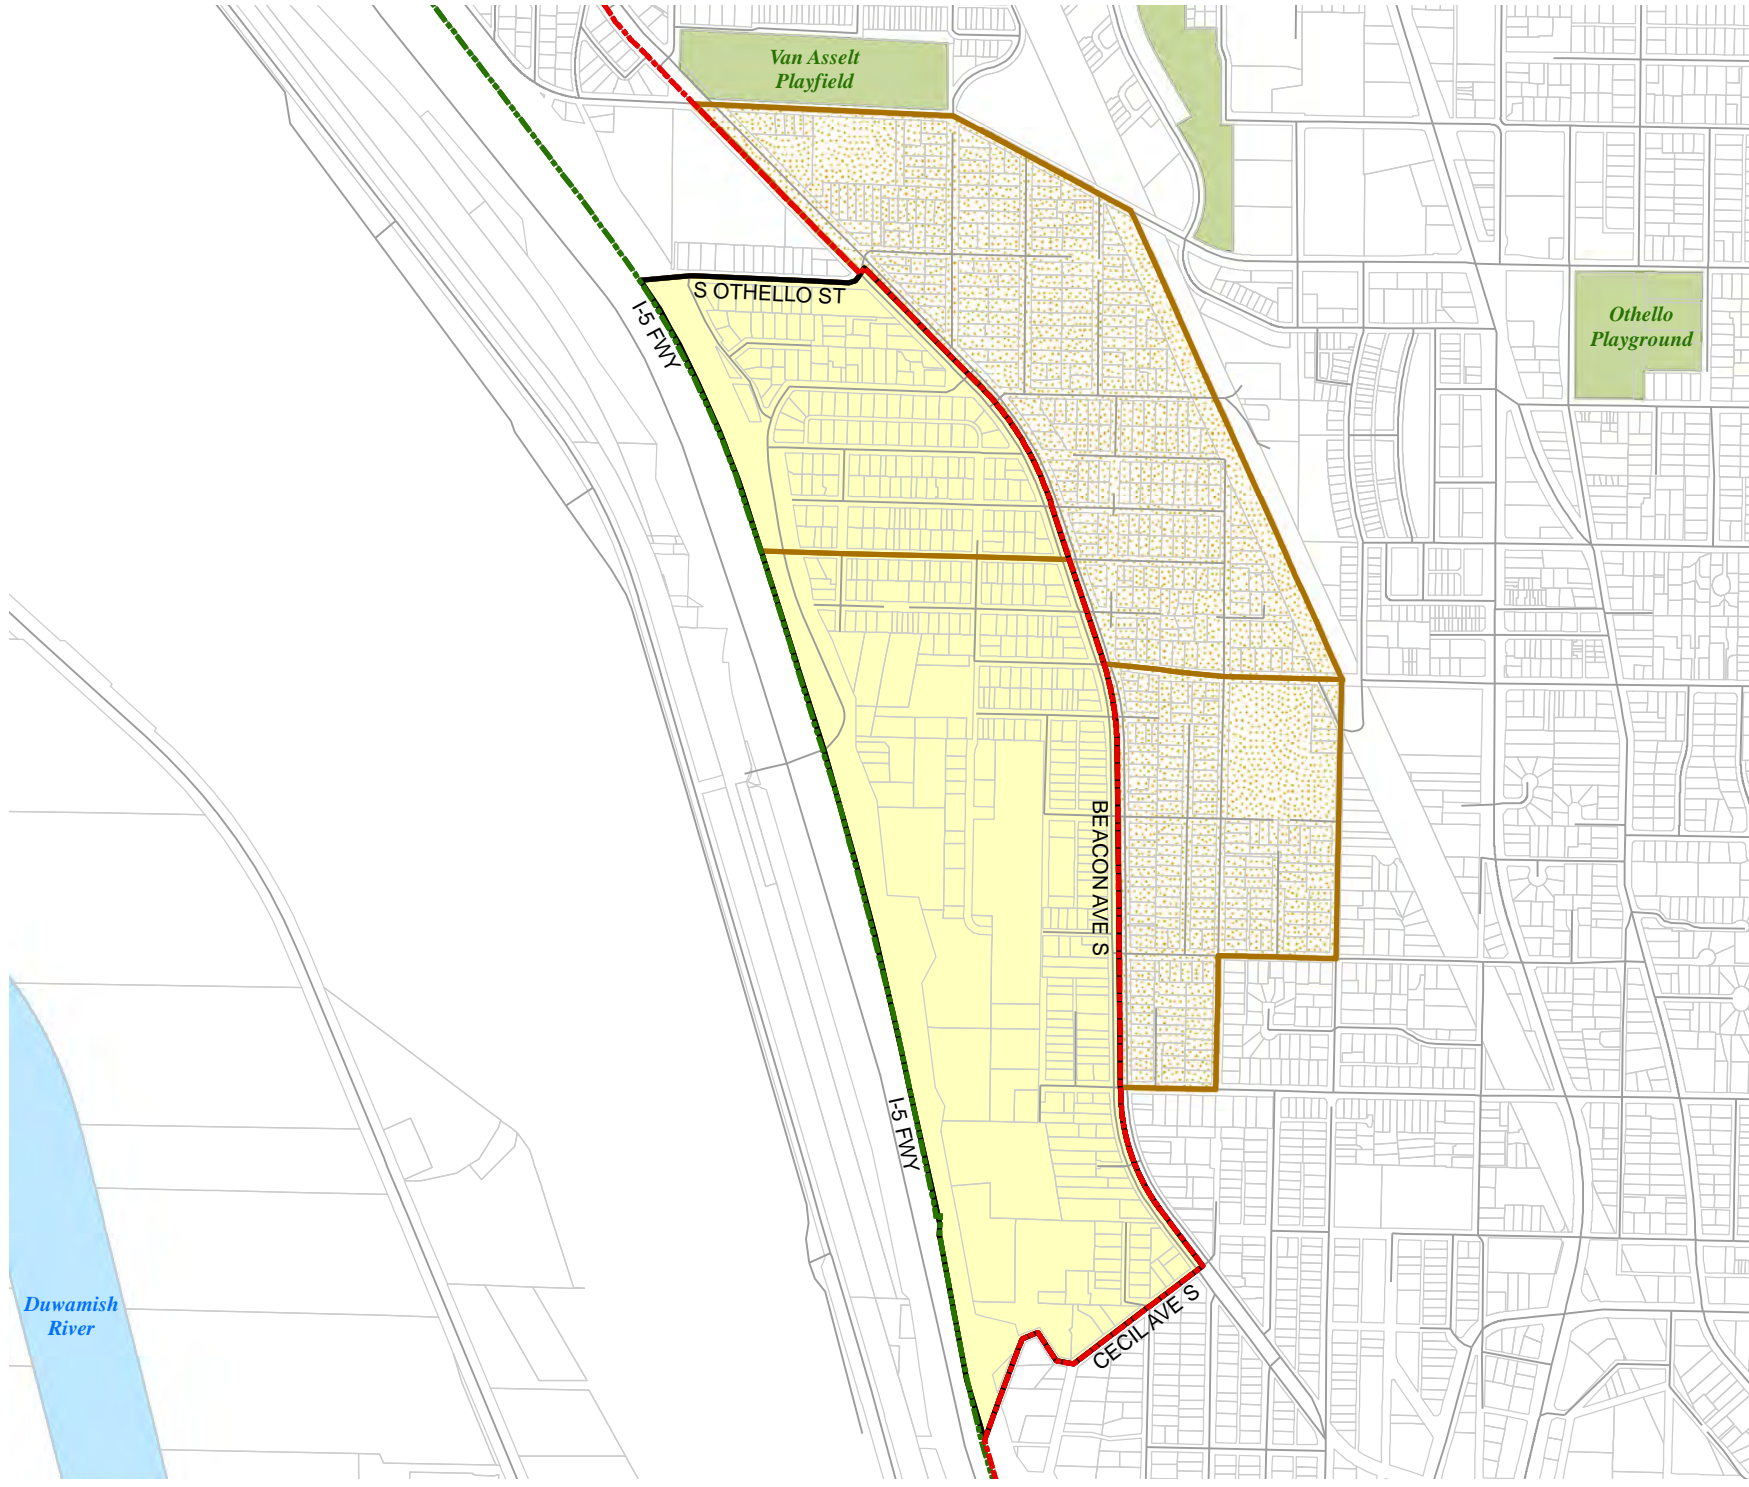

2012 Redistricting

Code	Precinct Name	LG	CG	CC
1641	SEA 11-1641	11	9	2
1640	SEA 11-1640	11	7	2
1641	SEA 11-1641	11	7	2

Legend

- Legislative District Boundaries
- Congressional District Boundaries
- Council District Boundaries
- New Precinct
- Old Precinct(s)

Census Tract:	S-T-R:
Tract 011700	34-24-04