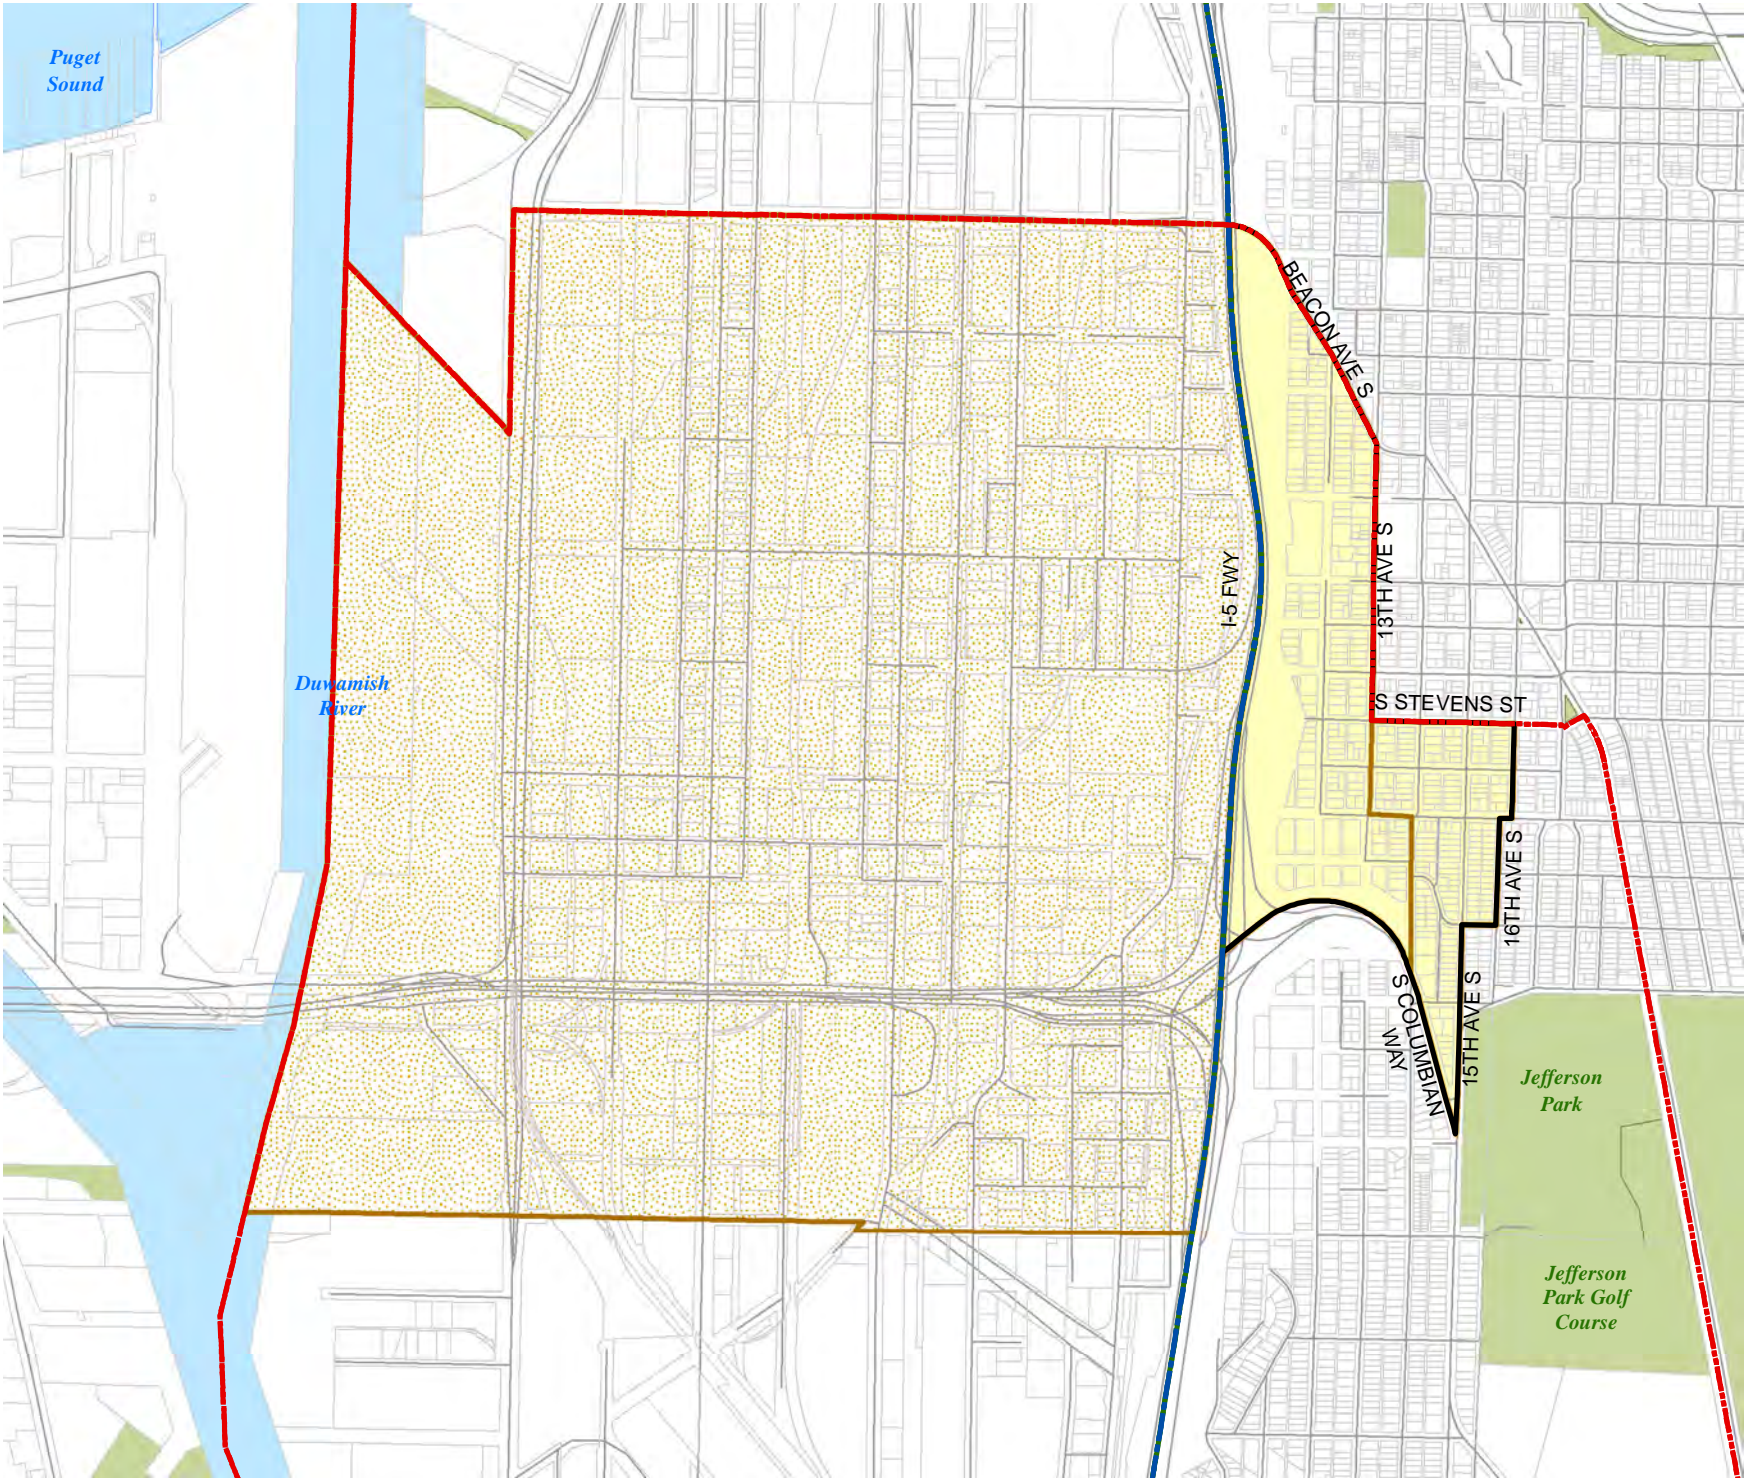

2012 Redistricting

Code	Precinct Name	LG	CG	CC
1942	SEA 11-1942	11	9	2
1928	SEA 11-1928	11	7	8
1942	SEA 11-1942	11	7	8

Legend

- Legislative District Boundaries
- Congressional District Boundaries
- Council District Boundaries
- New Precinct
- Old Precinct(s)

Census Tract: Tract 009300	S-T-R: 08-24-04