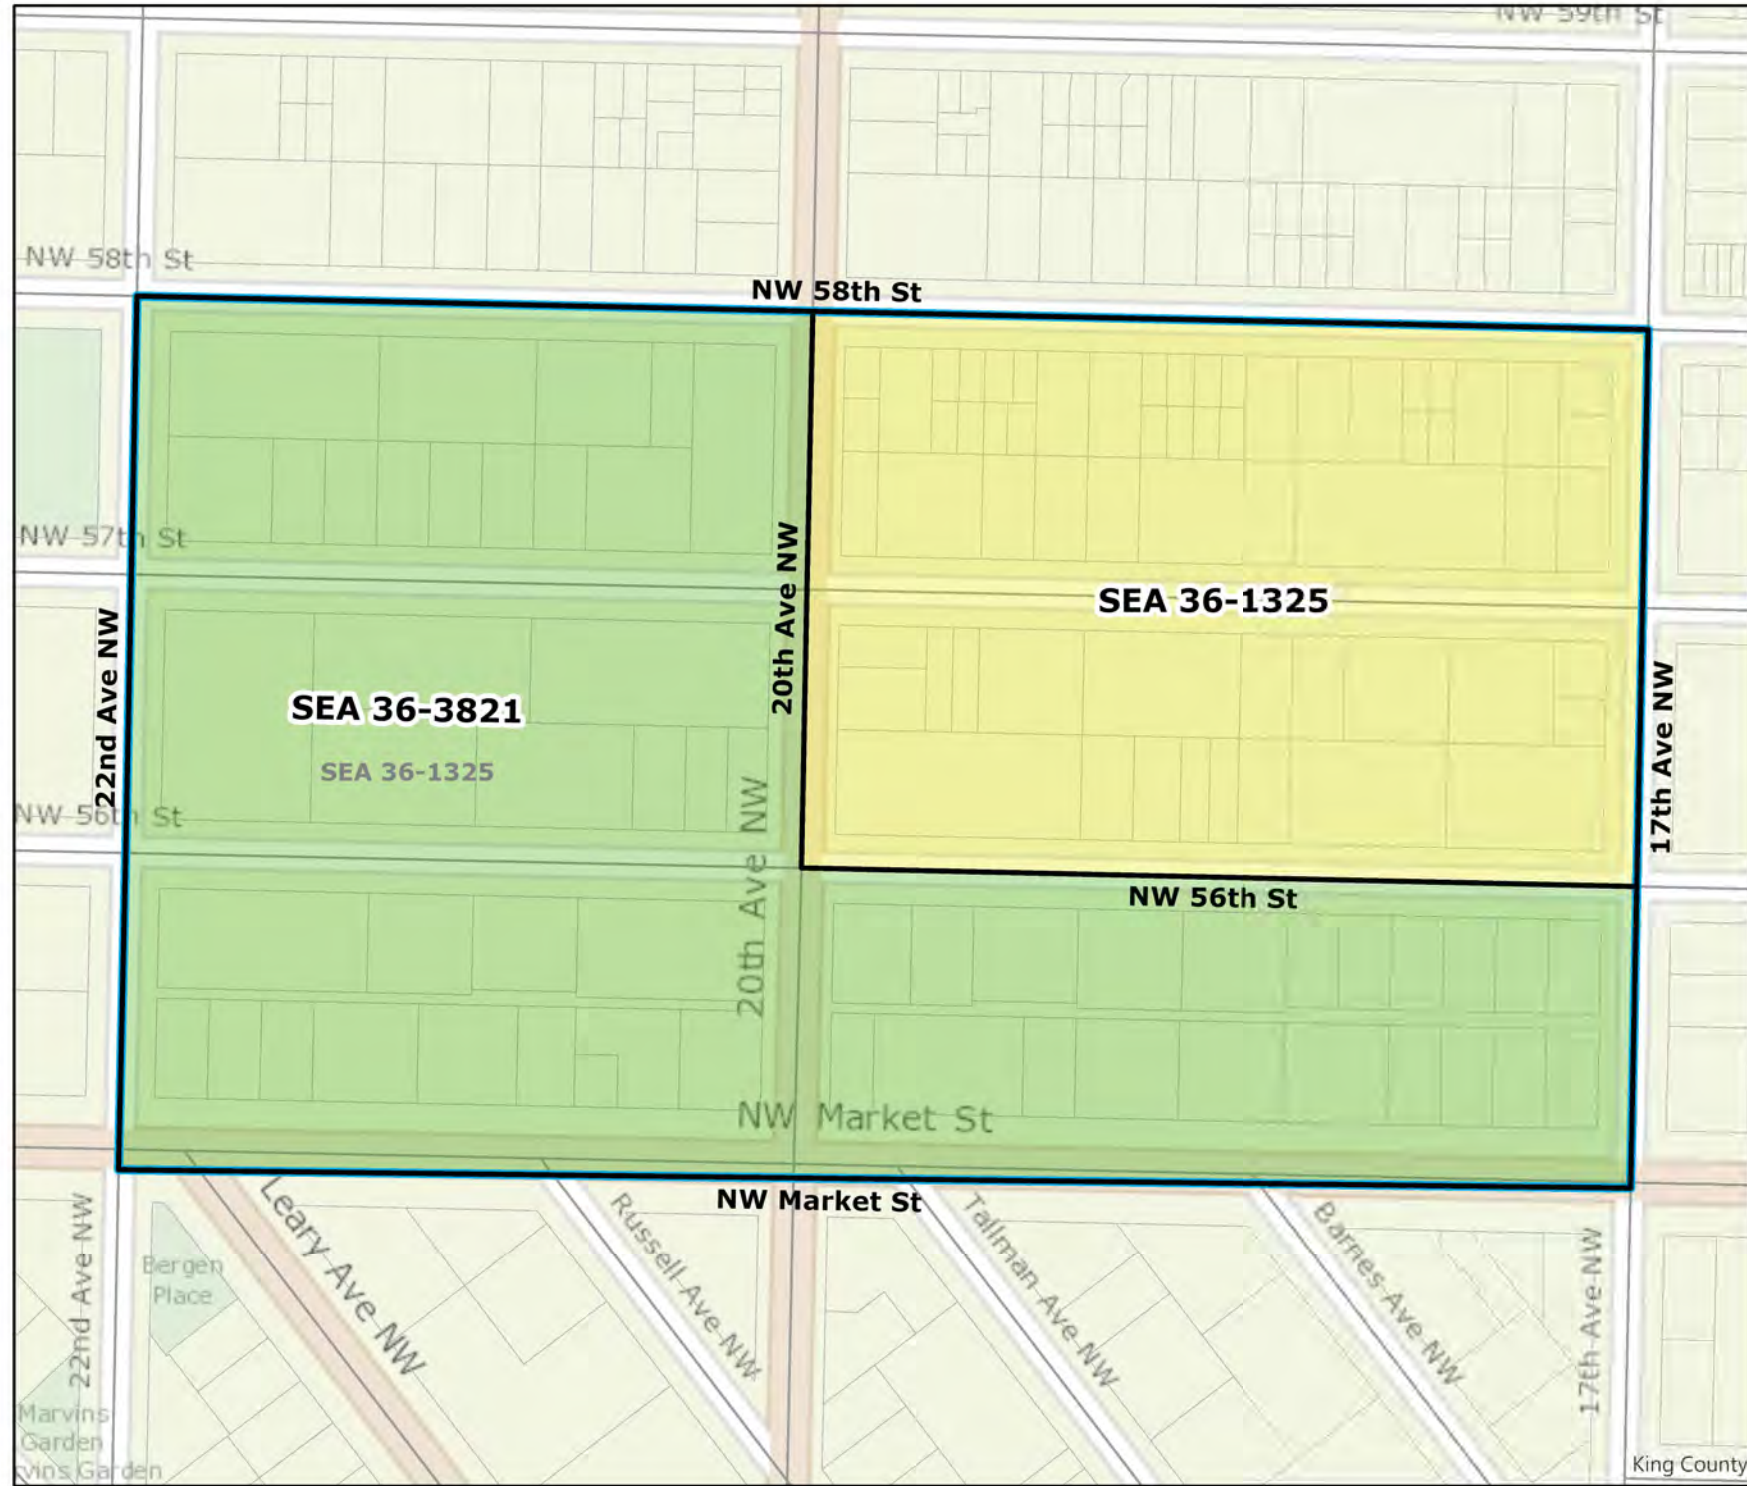

**Attachment F - Maps**

---

**King County Council  
District 4**

# 2020 Precinct Alterations

Code	Precinct Name	LG	CG	CC
3821	SEA 36-3821	36	7	4
1325	SEA 36-1325	36	7	4
<b>Original Precinct(s)</b>				
1325	SEA 36-1325	36	7	4

\*: Denotes precinct(s) that have been abolished.  
 Precinct map produced by King County GIS Elections in accordance with KCC 1.12.101 & RCW 29A.16.040

**Legend**

- Original Precinct(s)
- New Precinct(s)
- Altered Precinct(s)

### Legend

- Original Precinct(s)
- New Precinct(s)
- Altered Precinct(s)