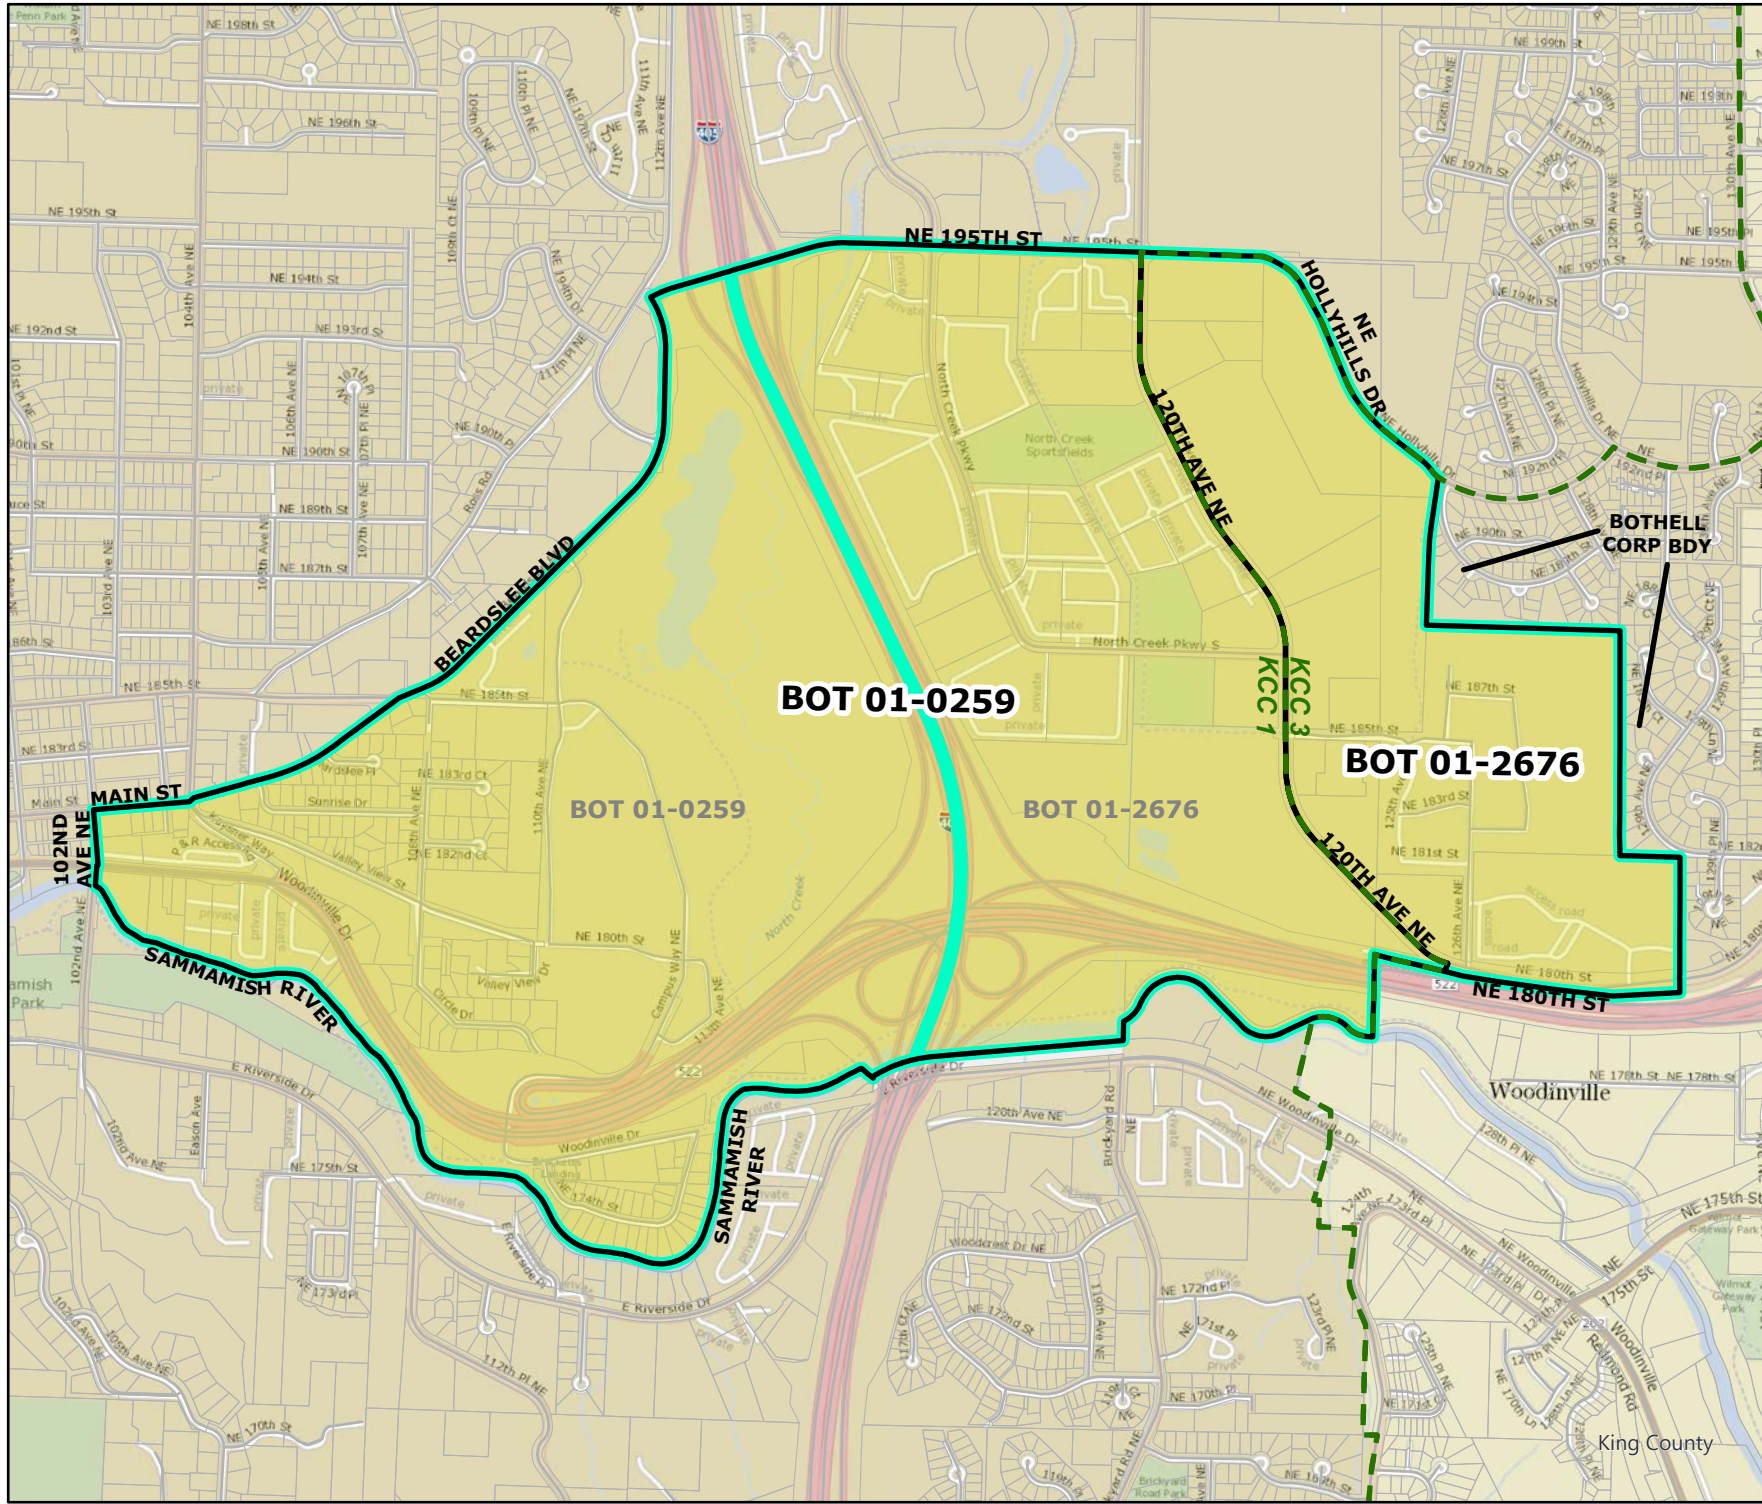

2022 Leg | Cong | KC Redistricting

Code	Precinct Name	NEW LG	NEW CG	NEW CC
2676	BOT 01-2676	1	1	3
0259	BOT 01-0259	1	1	1

Original Precinct(s) and OLD Districts				
2676	BOT 01-2676	1	1	1
0259	BOT 01-0259	1	1	1

*: Denotes precinct(s) that have been abolished.
 Precinct map produced by King County GIS Elections in accordance with KCC 1.12.101 & RCW 29A.16.040

Legend

- Original Precinct(s)
- New Precinct(s)
- Altered Precinct(s)
- Legislative Districts
- Congressional Districts
- King County Council Districts

2022 Leg|Cong|KC Redistricting

Code	Precinct Name	NEW LG	NEW CG	NEW CC
2759	KIR 45-2759	45	1	1
2767	KIR 01-2767	1	1	1

Original Precinct(s) and OLD Districts				
2759	KIR 01-2759	1	1	1
2767	KIR 01-2767	1	1	1