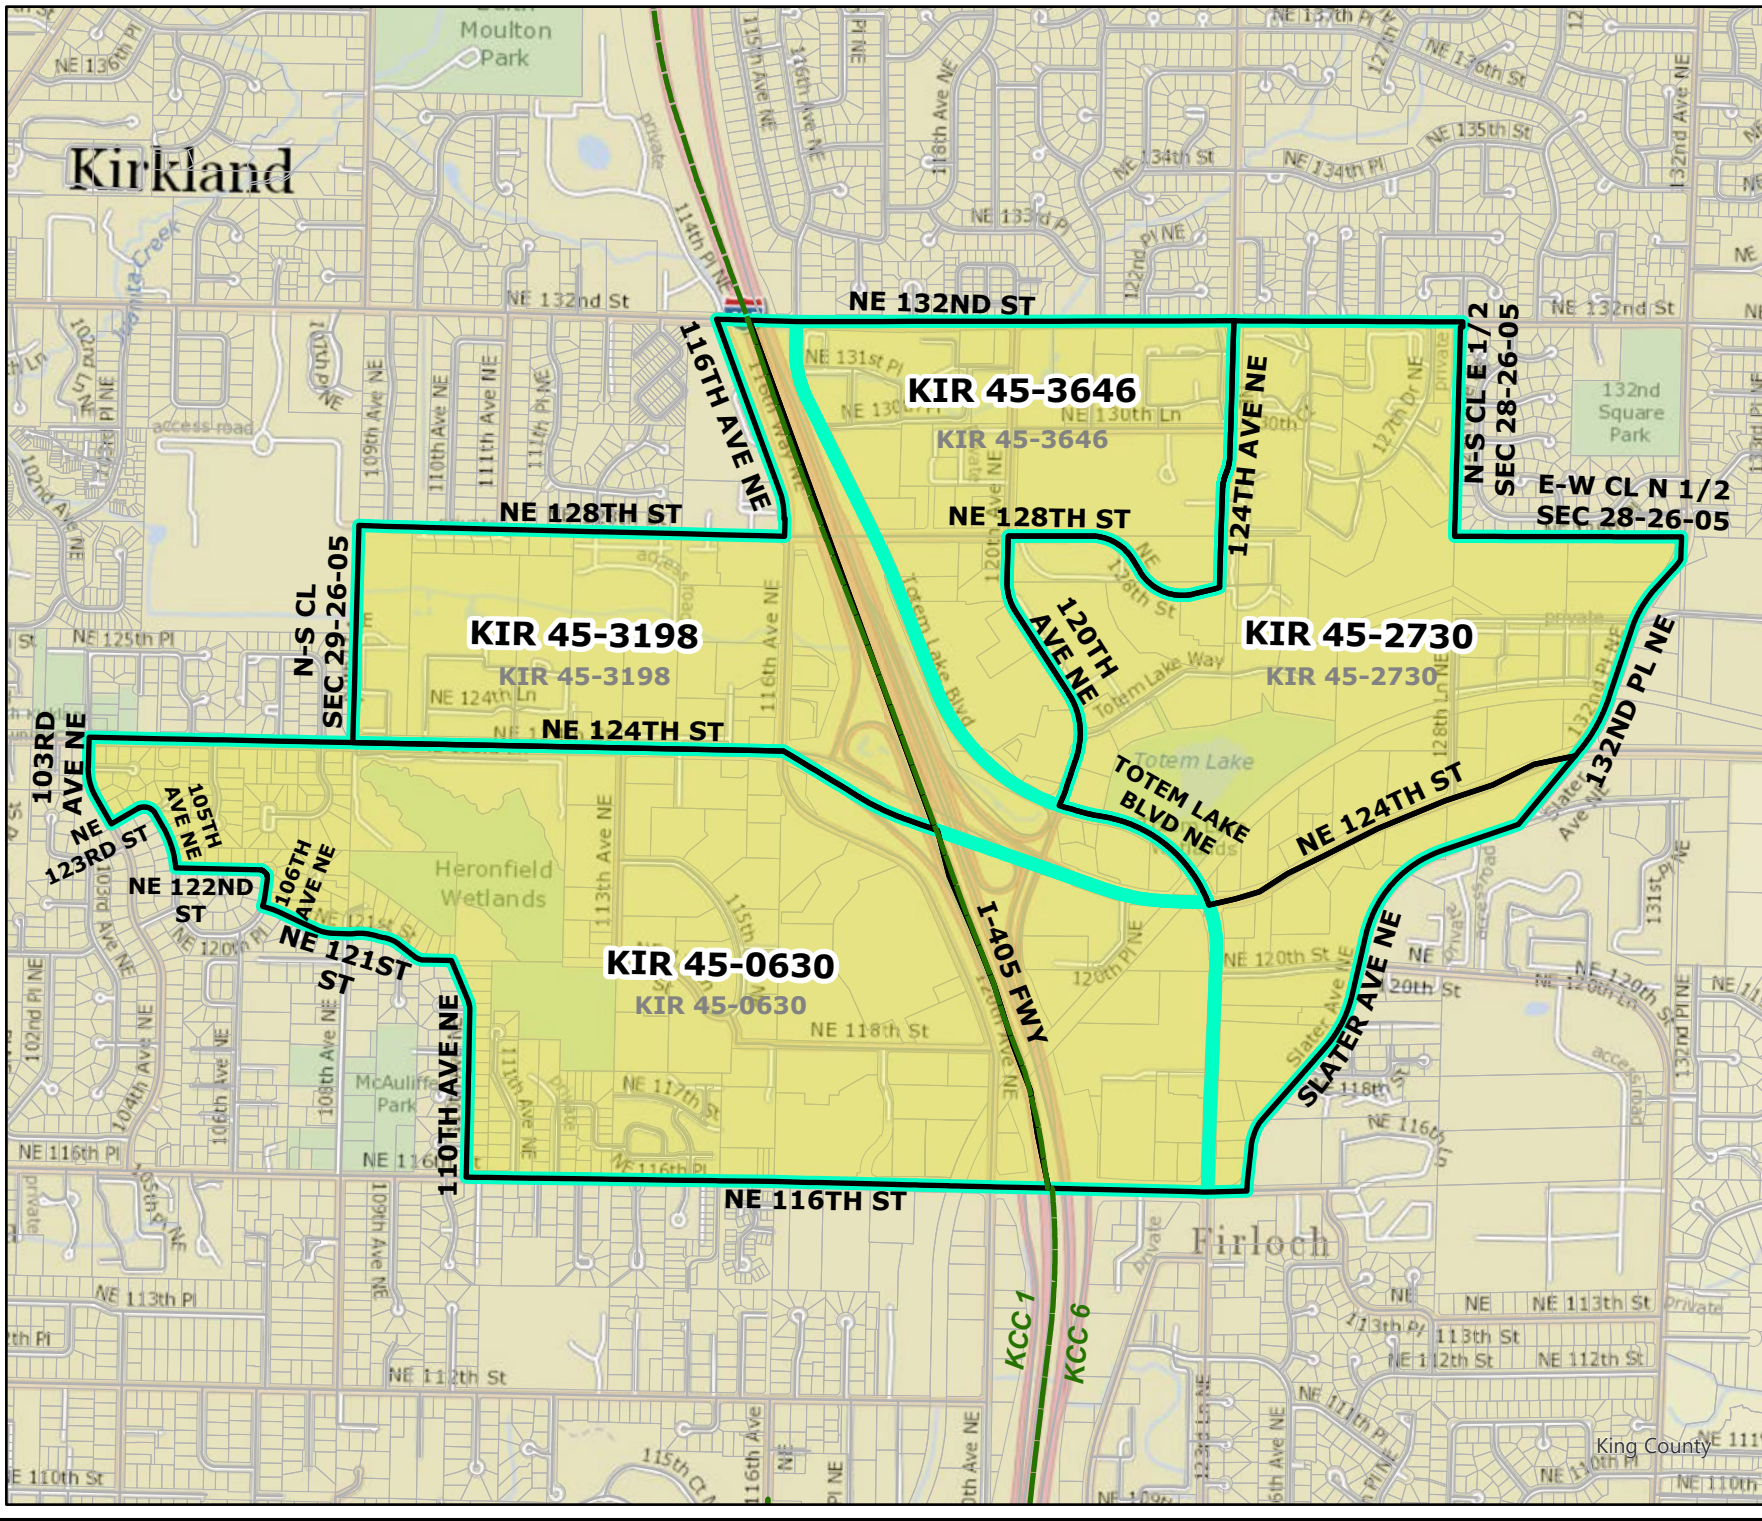

Document Path: Y:\RedProjects\Projects\2022 Ordinance Maps for Council KS\MasterOrdinanceMap\KIR_45_0630\KIR_45_0630.aprx

2022 Leg|Cong|KC Redistricting

Code	Precinct Name	NEW LG	NEW CG	NEW CC
0630	KIR 45-0630	45	1	1
3198	KIR 45-3198	45	1	1
3646	KIR 45-3646	45	1	6
2730	KIR 45-2730	45	1	6

Original Precinct(s) and OLD Districts				
0630	KIR 45-0630	45	1	6
3198	KIR 45-3198	45	1	6
3646	KIR 45-3646	45	1	6
2730	KIR 45-2730	45	1	6

*: Denotes precinct(s) that have been abolished.
Precinct map produced by King County GIS Elections in accordance with KCC 1.12.101 & RCW 29A.16.040

Legend

- Original Precinct(s)
- New Precinct(s)
- Altered Precinct(s)
- Legislative Districts
- Congressional Districts
- King County Council Districts