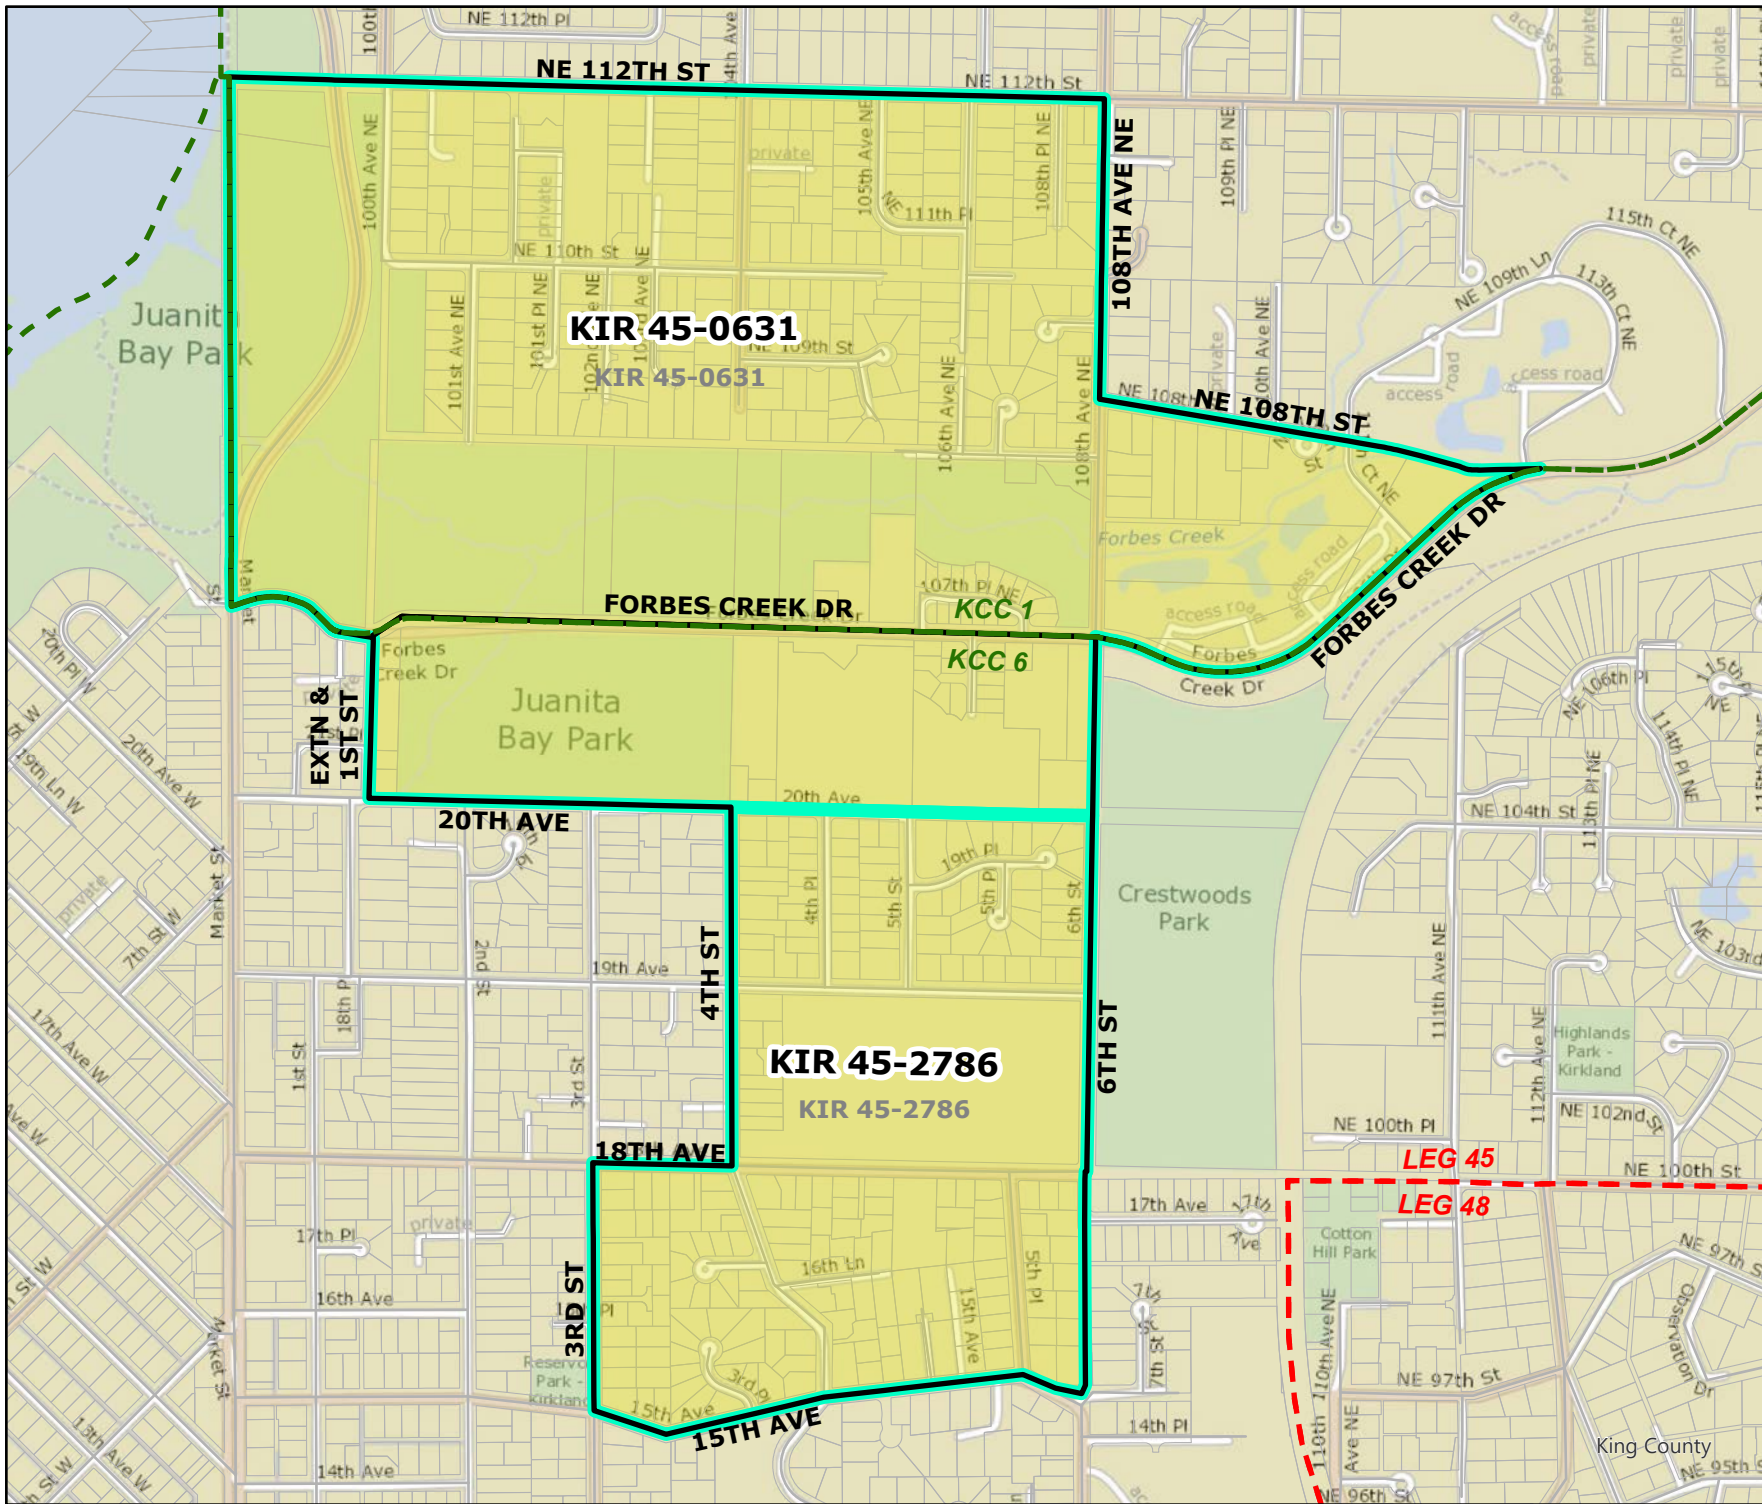

2022 Leg|Cong|KC Redistricting

Code	Precinct Name	NEW LG	NEW CG	NEW CC
0631	KIR 45-0631	45	1	1
2786	KIR 45-2786	45	1	6

Original Precinct(s) and OLD Districts				
0631	KIR 45-0631	45	1	6
2786	KIR 45-2786	45	1	6

*: Denotes precinct(s) that have been abolished.
Precinct map produced by King County GIS Elections in accordance with KCC 1.12.101 & RCW 29A.16.040

Legend

- Original Precinct(s)
- New Precinct(s)
- Altered Precinct(s)
- Legislative Districts
- Congressional Districts
- King County Council Districts