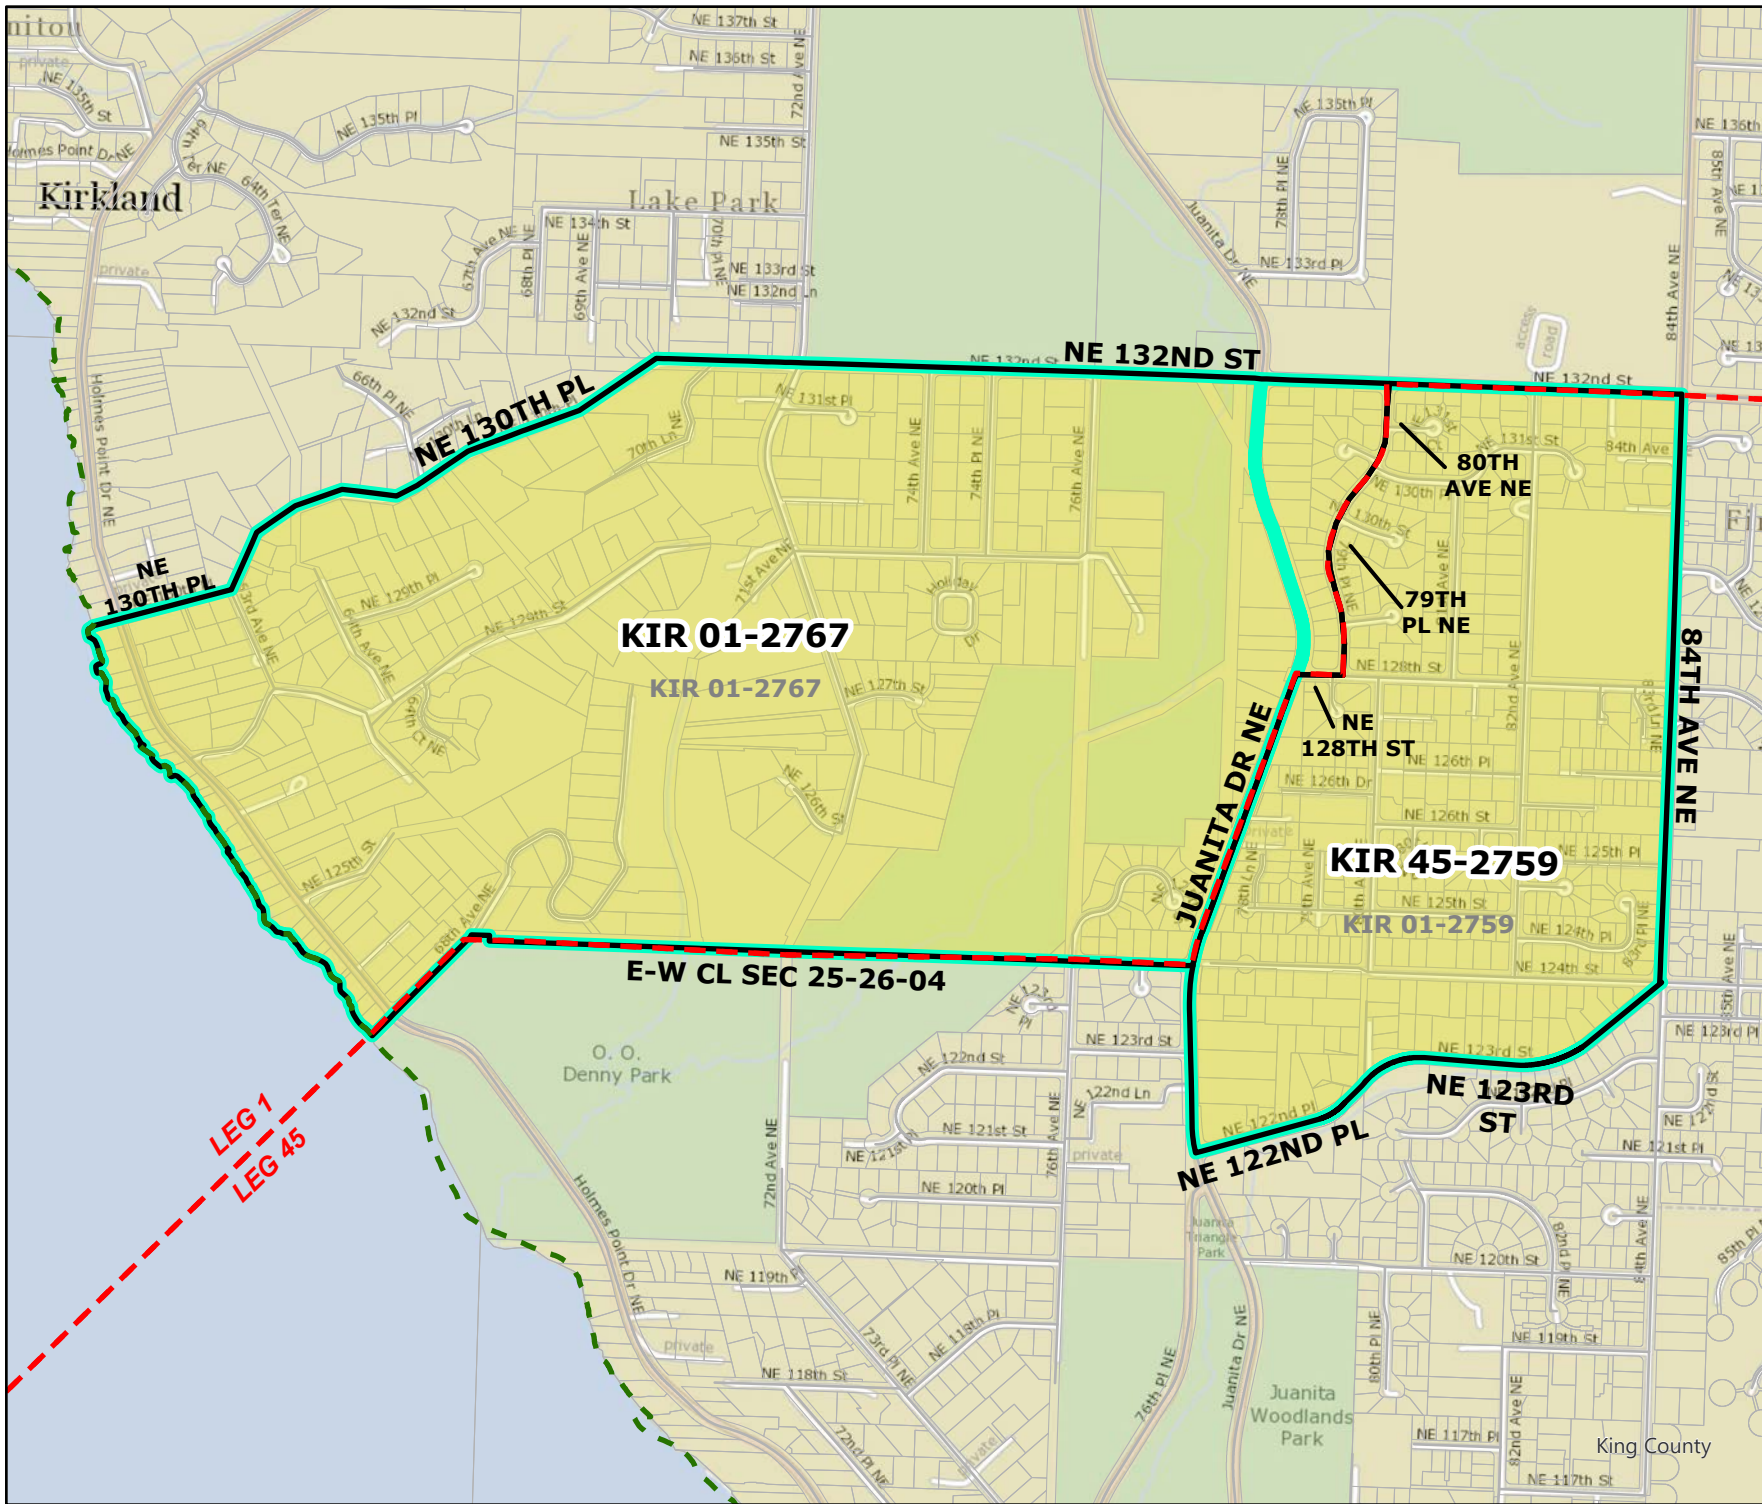

2022 Leg | Cong | KC Redistricting

Code	Precinct Name	NEW LG	NEW CG	NEW CC
2676	BOT 01-2676	1	1	3
0259	BOT 01-0259	1	1	1

Original Precinct(s) and OLD Districts				
2676	BOT 01-2676	1	1	1
0259	BOT 01-0259	1	1	1

*: Denotes precinct(s) that have been abolished.
 Precinct map produced by King County GIS Elections in accordance with KCC 1.12.101 & RCW 29A.16.040

Legend

- Original Precinct(s)
- New Precinct(s)
- Altered Precinct(s)
- Legislative Districts
- Congressional Districts
- King County Council Districts

2022 Leg|Cong|KC Redistricting

Code	Precinct Name	NEW LG	NEW CG	NEW CC
2759	KIR 45-2759	45	1	1
2767	KIR 01-2767	1	1	1

Original Precinct(s) and OLD Districts				
2759	KIR 01-2759	1	1	1
2767	KIR 01-2767	1	1	1