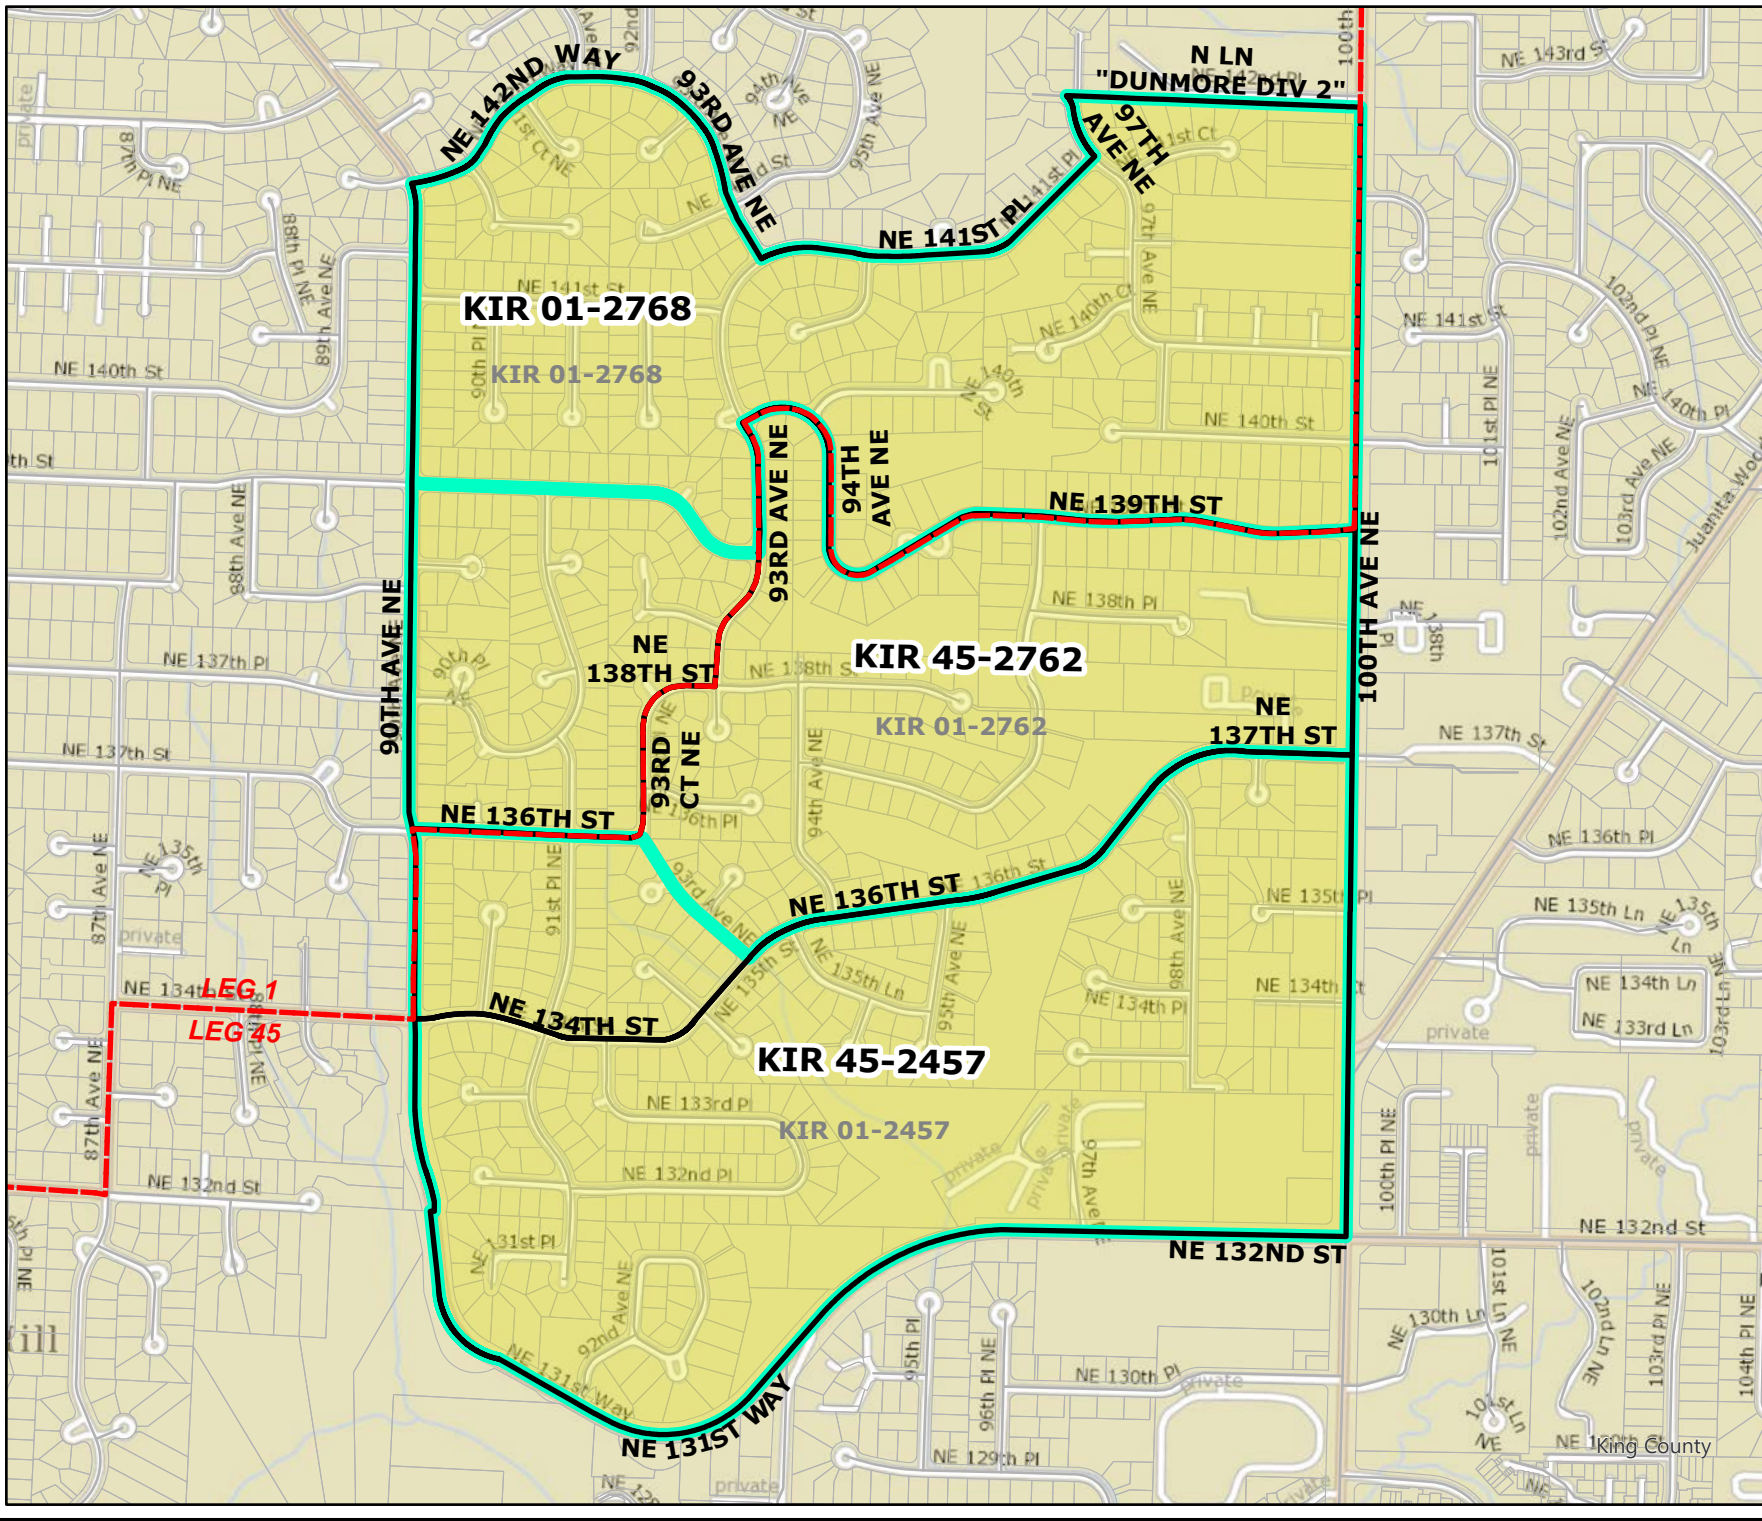

2022 Leg|Cong|KC Redistricting