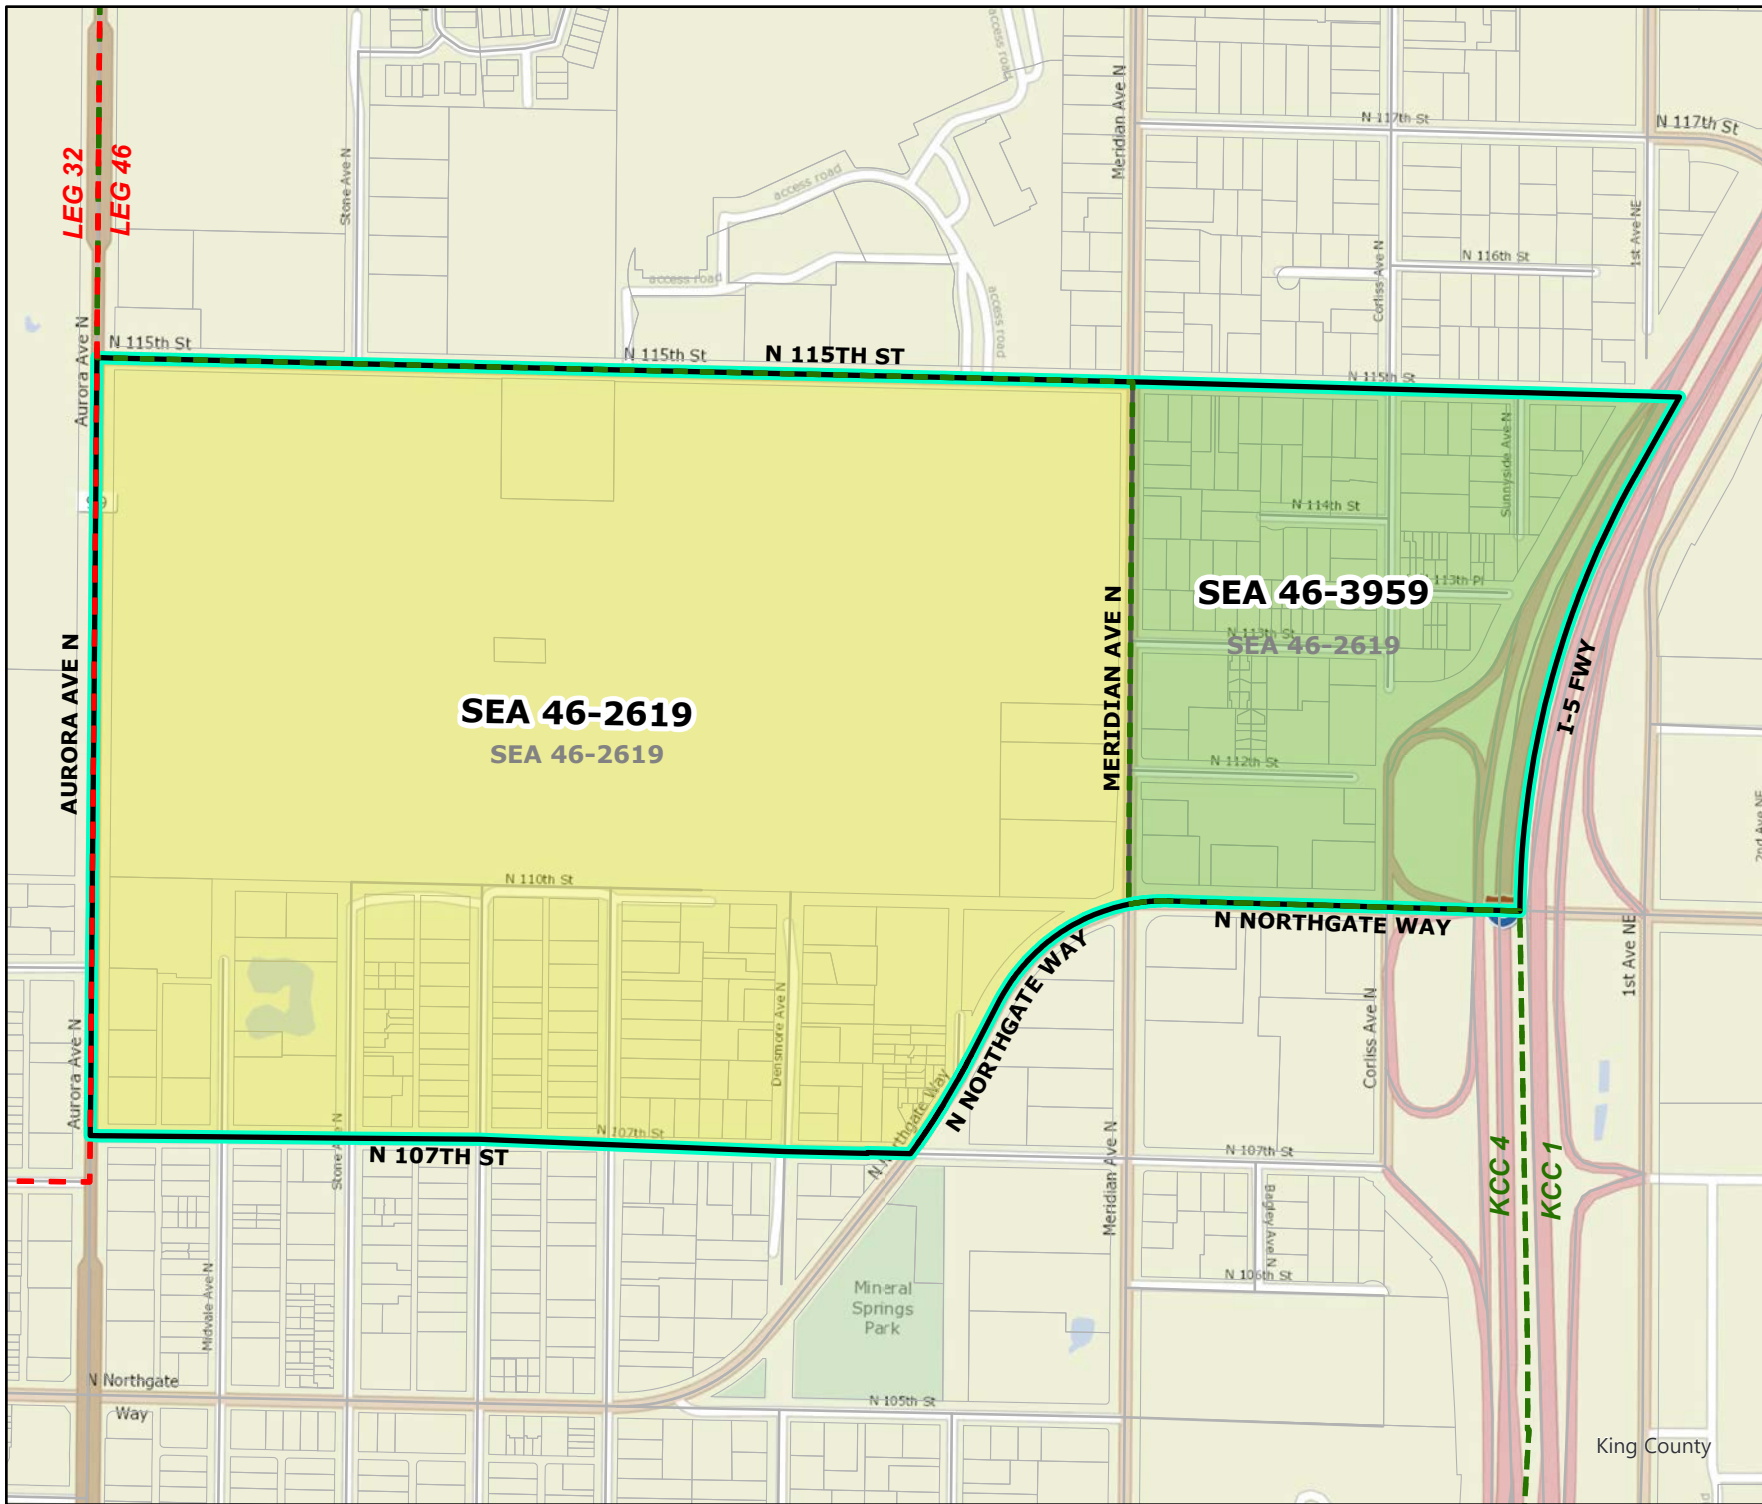

2022 Leg | Cong | KC Redistricting

Code	Precinct Name	NEW LG	NEW CG	NEW CC
3959	SEA 46-3959	46	7	1
2619	SEA 46-2619	46	7	4

Original Precinct(s) and OLD Districts				
2619	SEA 46-2619	46	7	4

*: Denotes precinct(s) that have been abolished.
Precinct map produced by King County GIS Elections in accordance with KCC 1.12.101 & RCW 29A.16.040

Legend

- Original Precinct(s)
- New Precinct(s)
- Altered Precinct(s)
- Legislative Districts
- Congressional Districts
- King County Council Districts