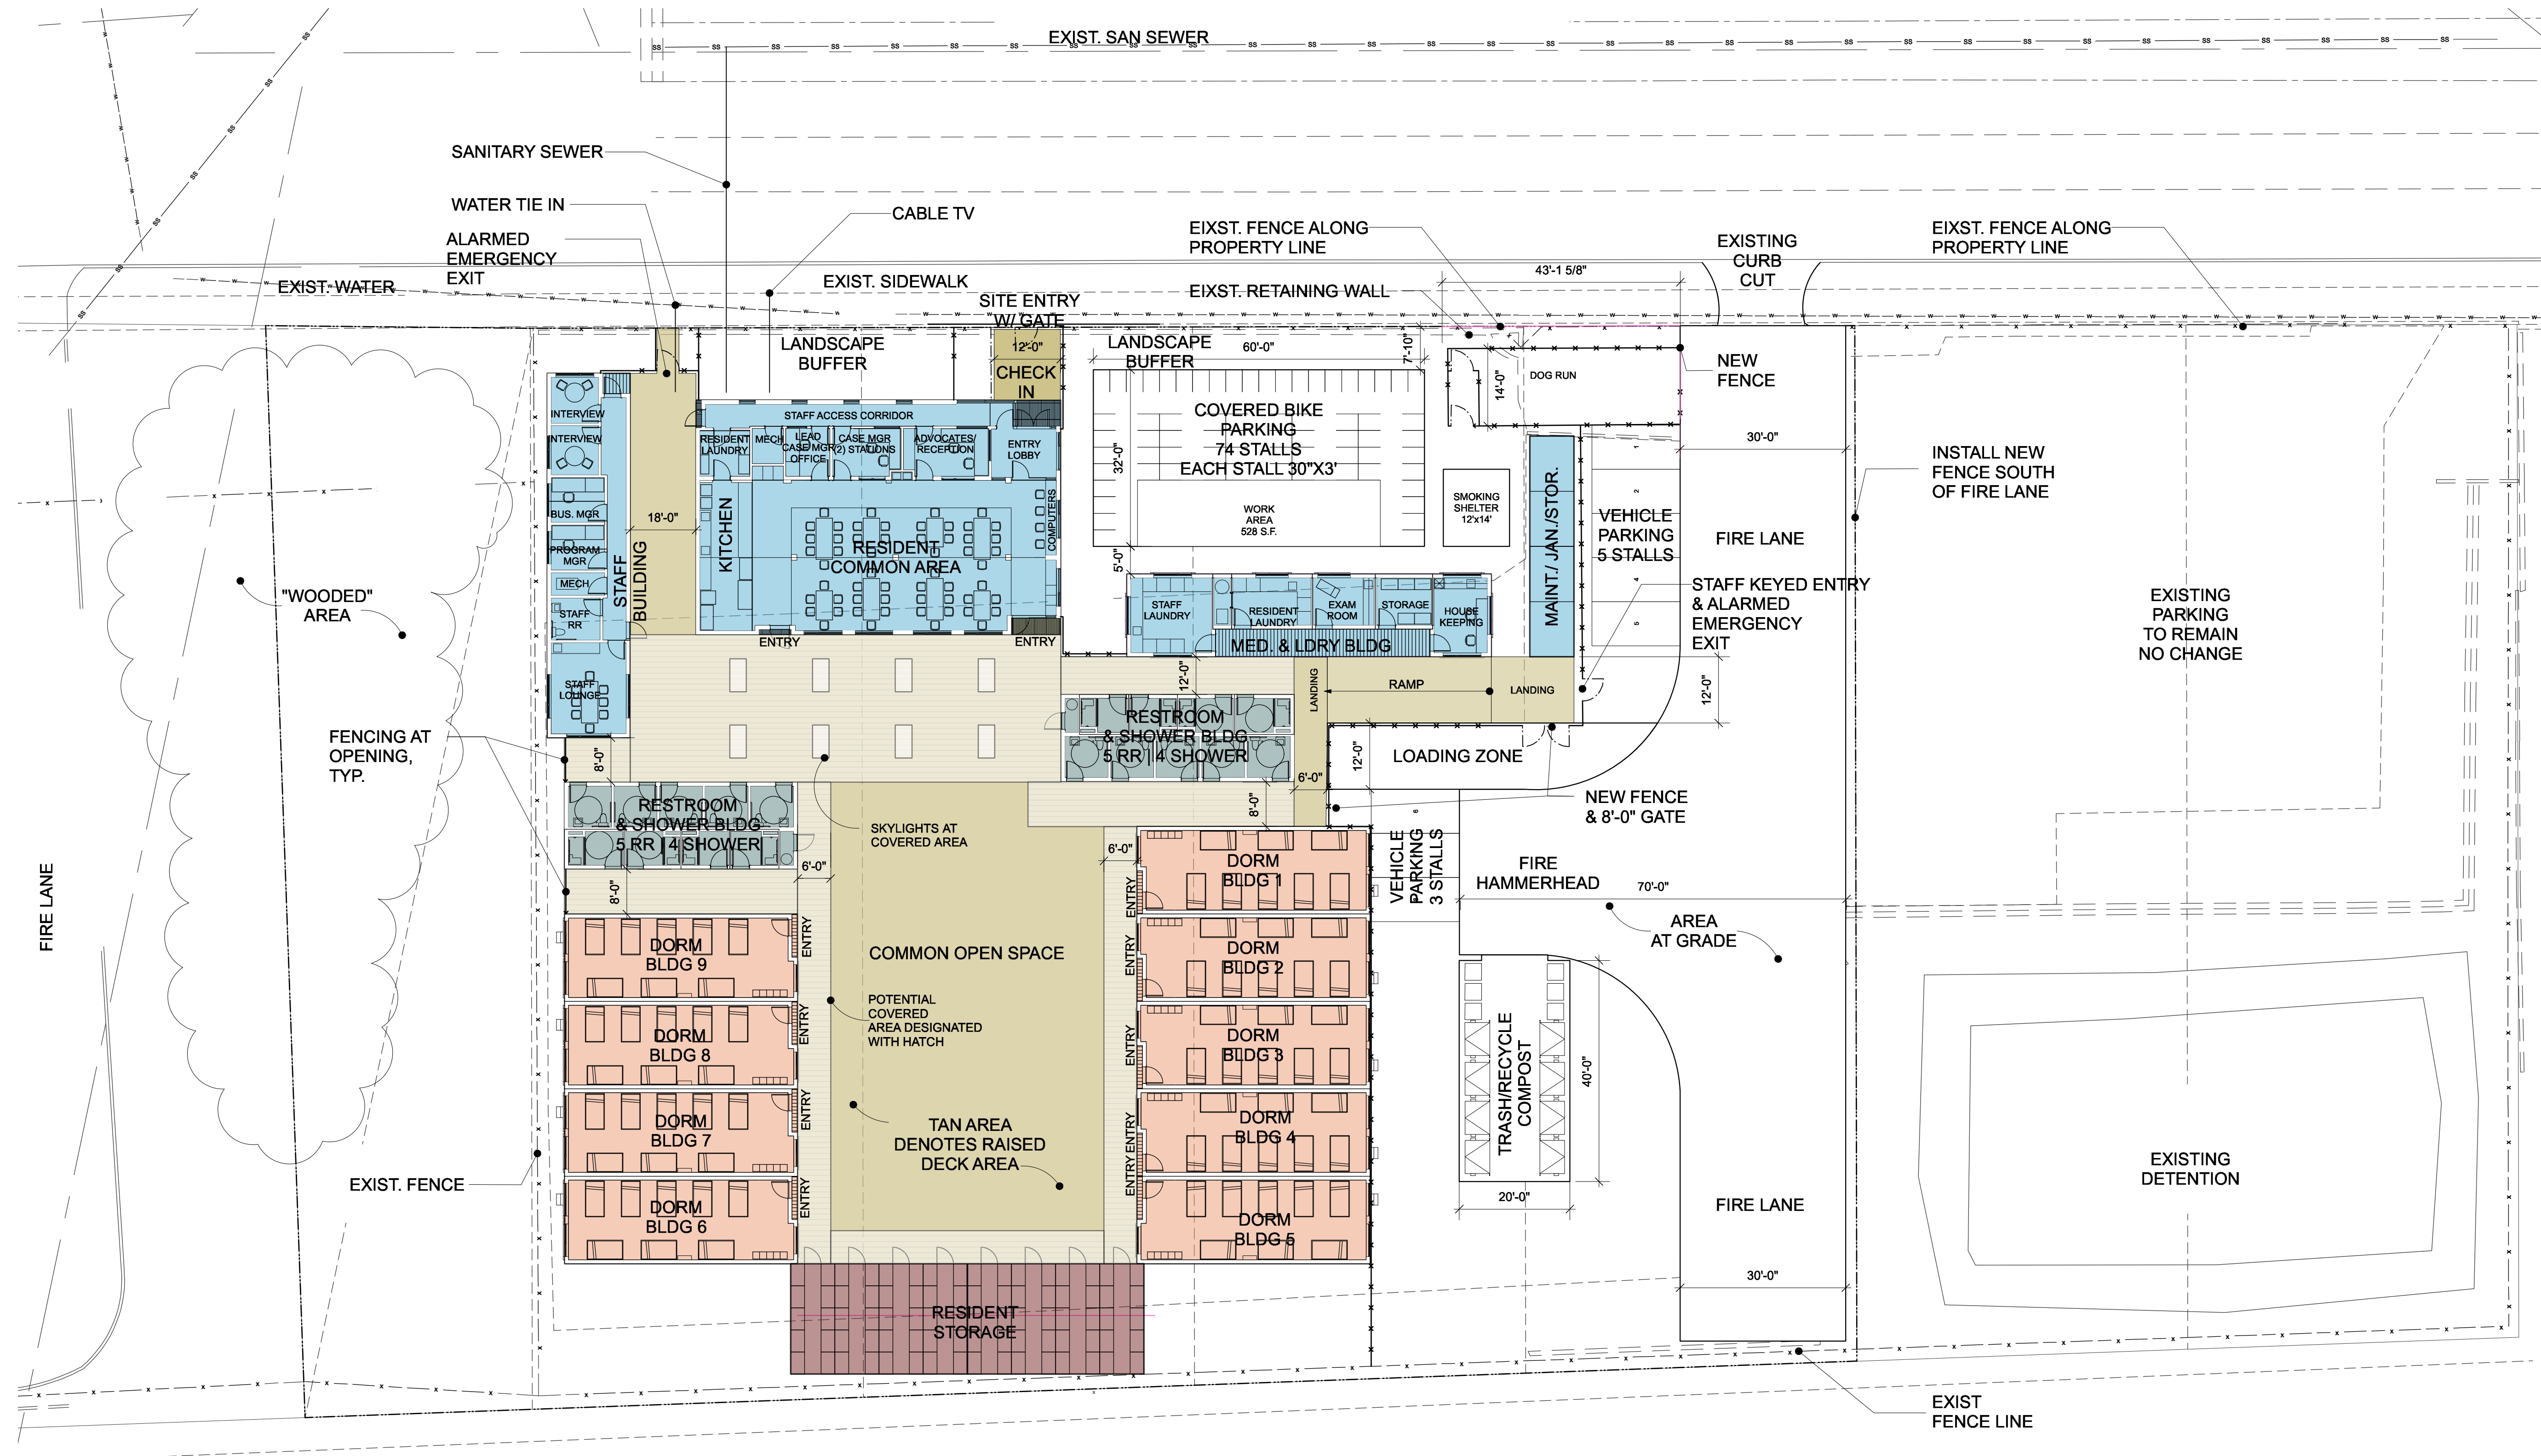

third place design
co-operative
where architecture meets community

177 Western W. Suite 266
Seattle, WA 98119

KC Shelter

Seattle, WA 98101

SITE CONCEPT

ISSUE DATE: 07.23.2018
DRAWN BY: PH
CHECKED BY: PH

NO.	DATE	REMARK
1	07.23.18	INITIAL SITE LAYOUT
2	07.23.18	SITE LAYOUT REV 1
3	07.30.18	SITE LAYOUT REV 2
.	.	.
.	.	.
.	.	.
.	.	.
.	.	.
.	.	.

SHEET TITLE:
CONCEPT PLAN:
SITE LAYOUT
REVISION 2

CONCEPTUAL SITE PLAN - KC SHELTER
SCALE: 1/8" = 1'-0"

SHEET NO:

A1.00