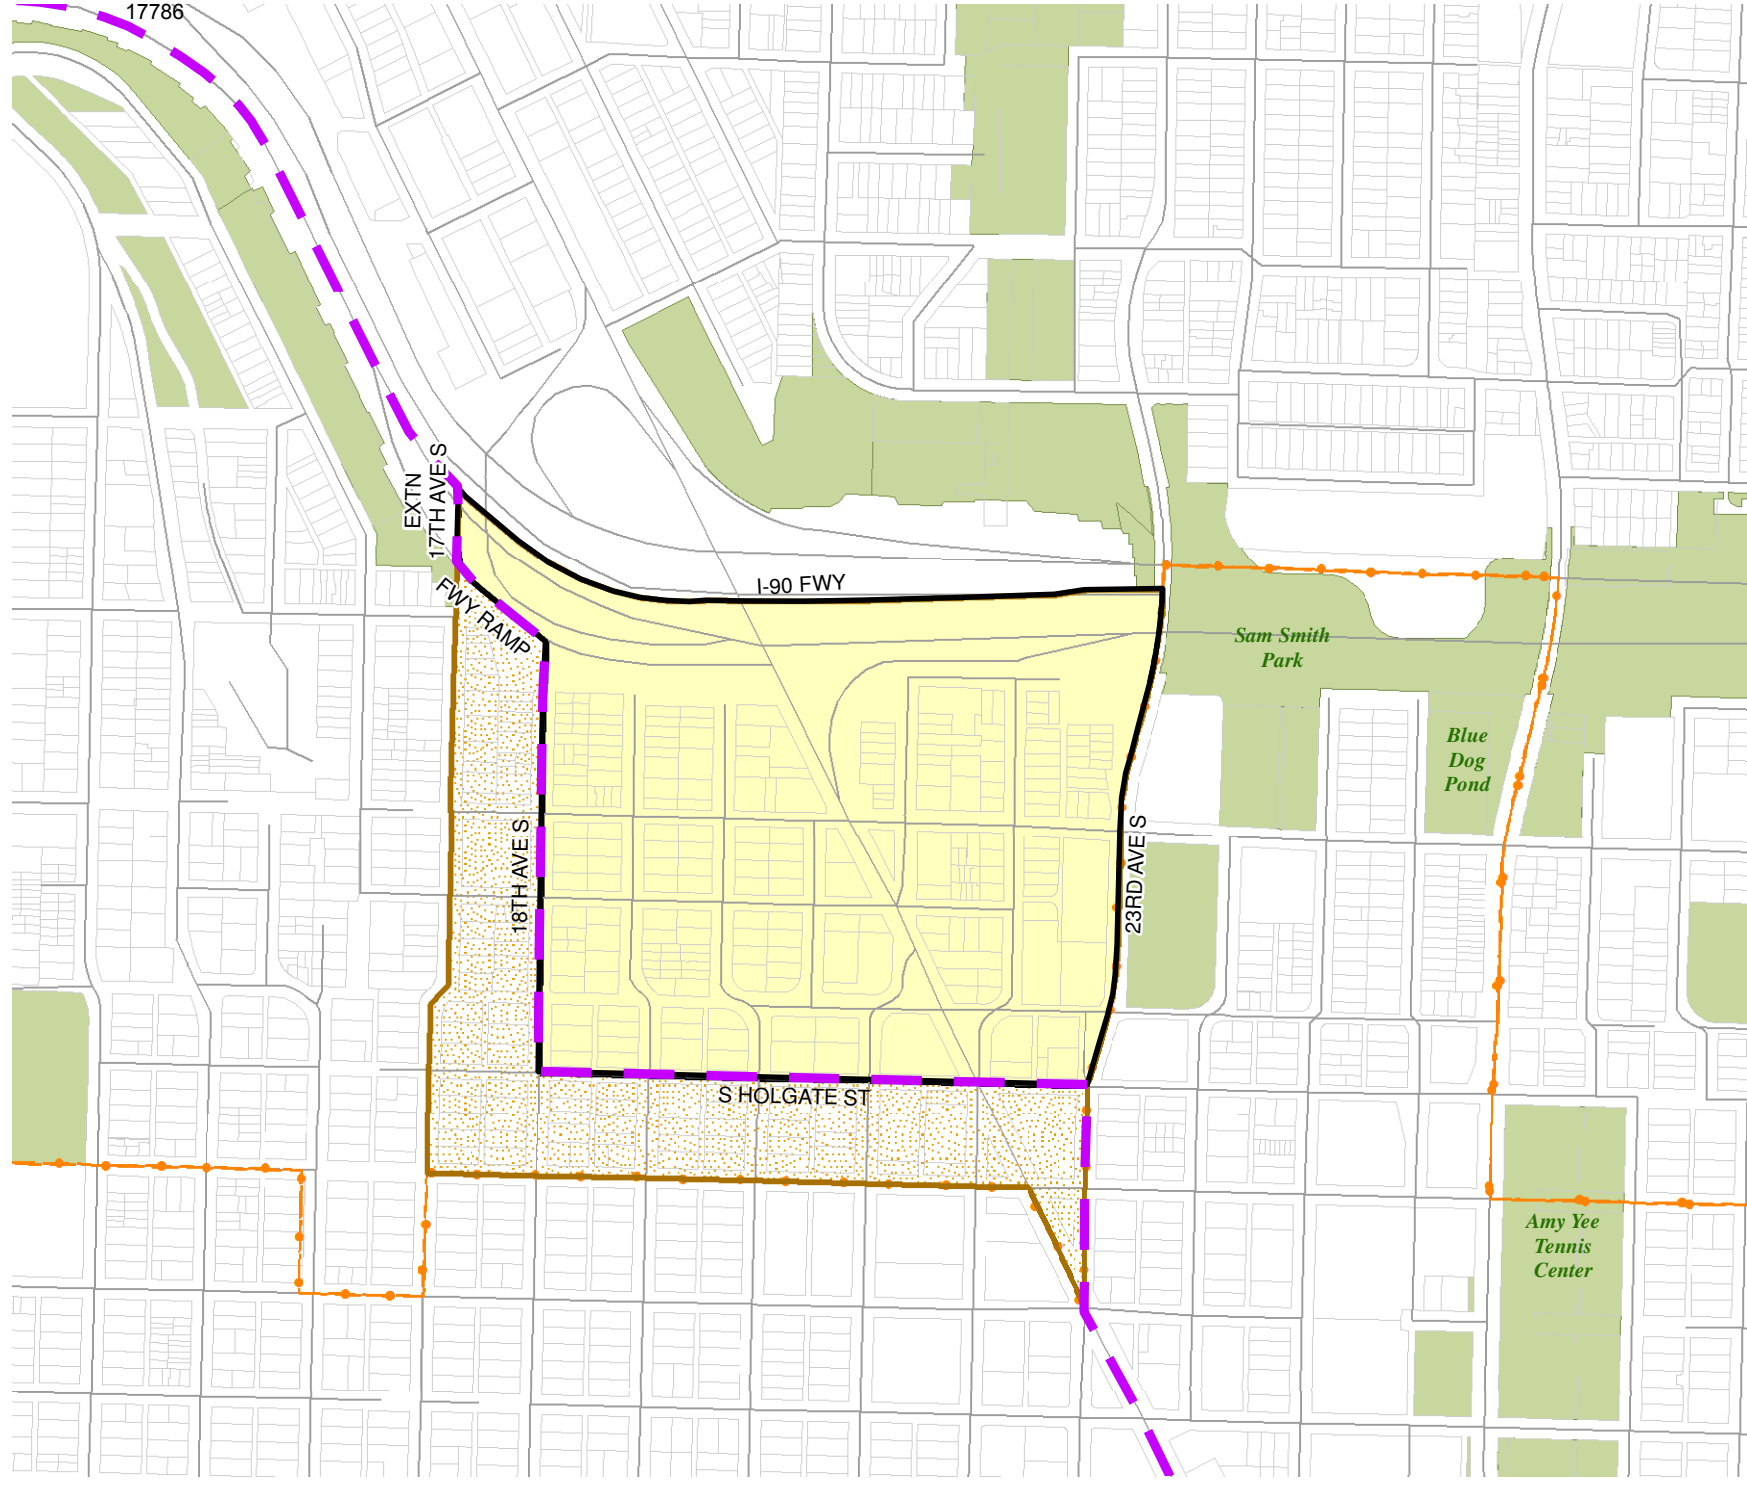

Census Tract: Tract 009400	S-T-R: 05-24-04
--------------------------------------	---------------------------

2014 Precinct Alterations

Seattle City Council Districts

Code	Precinct Name	LG	CG	CC
1853	SEA 37-1853	37	9	2
1853	SEA 37-1853	37	9	2