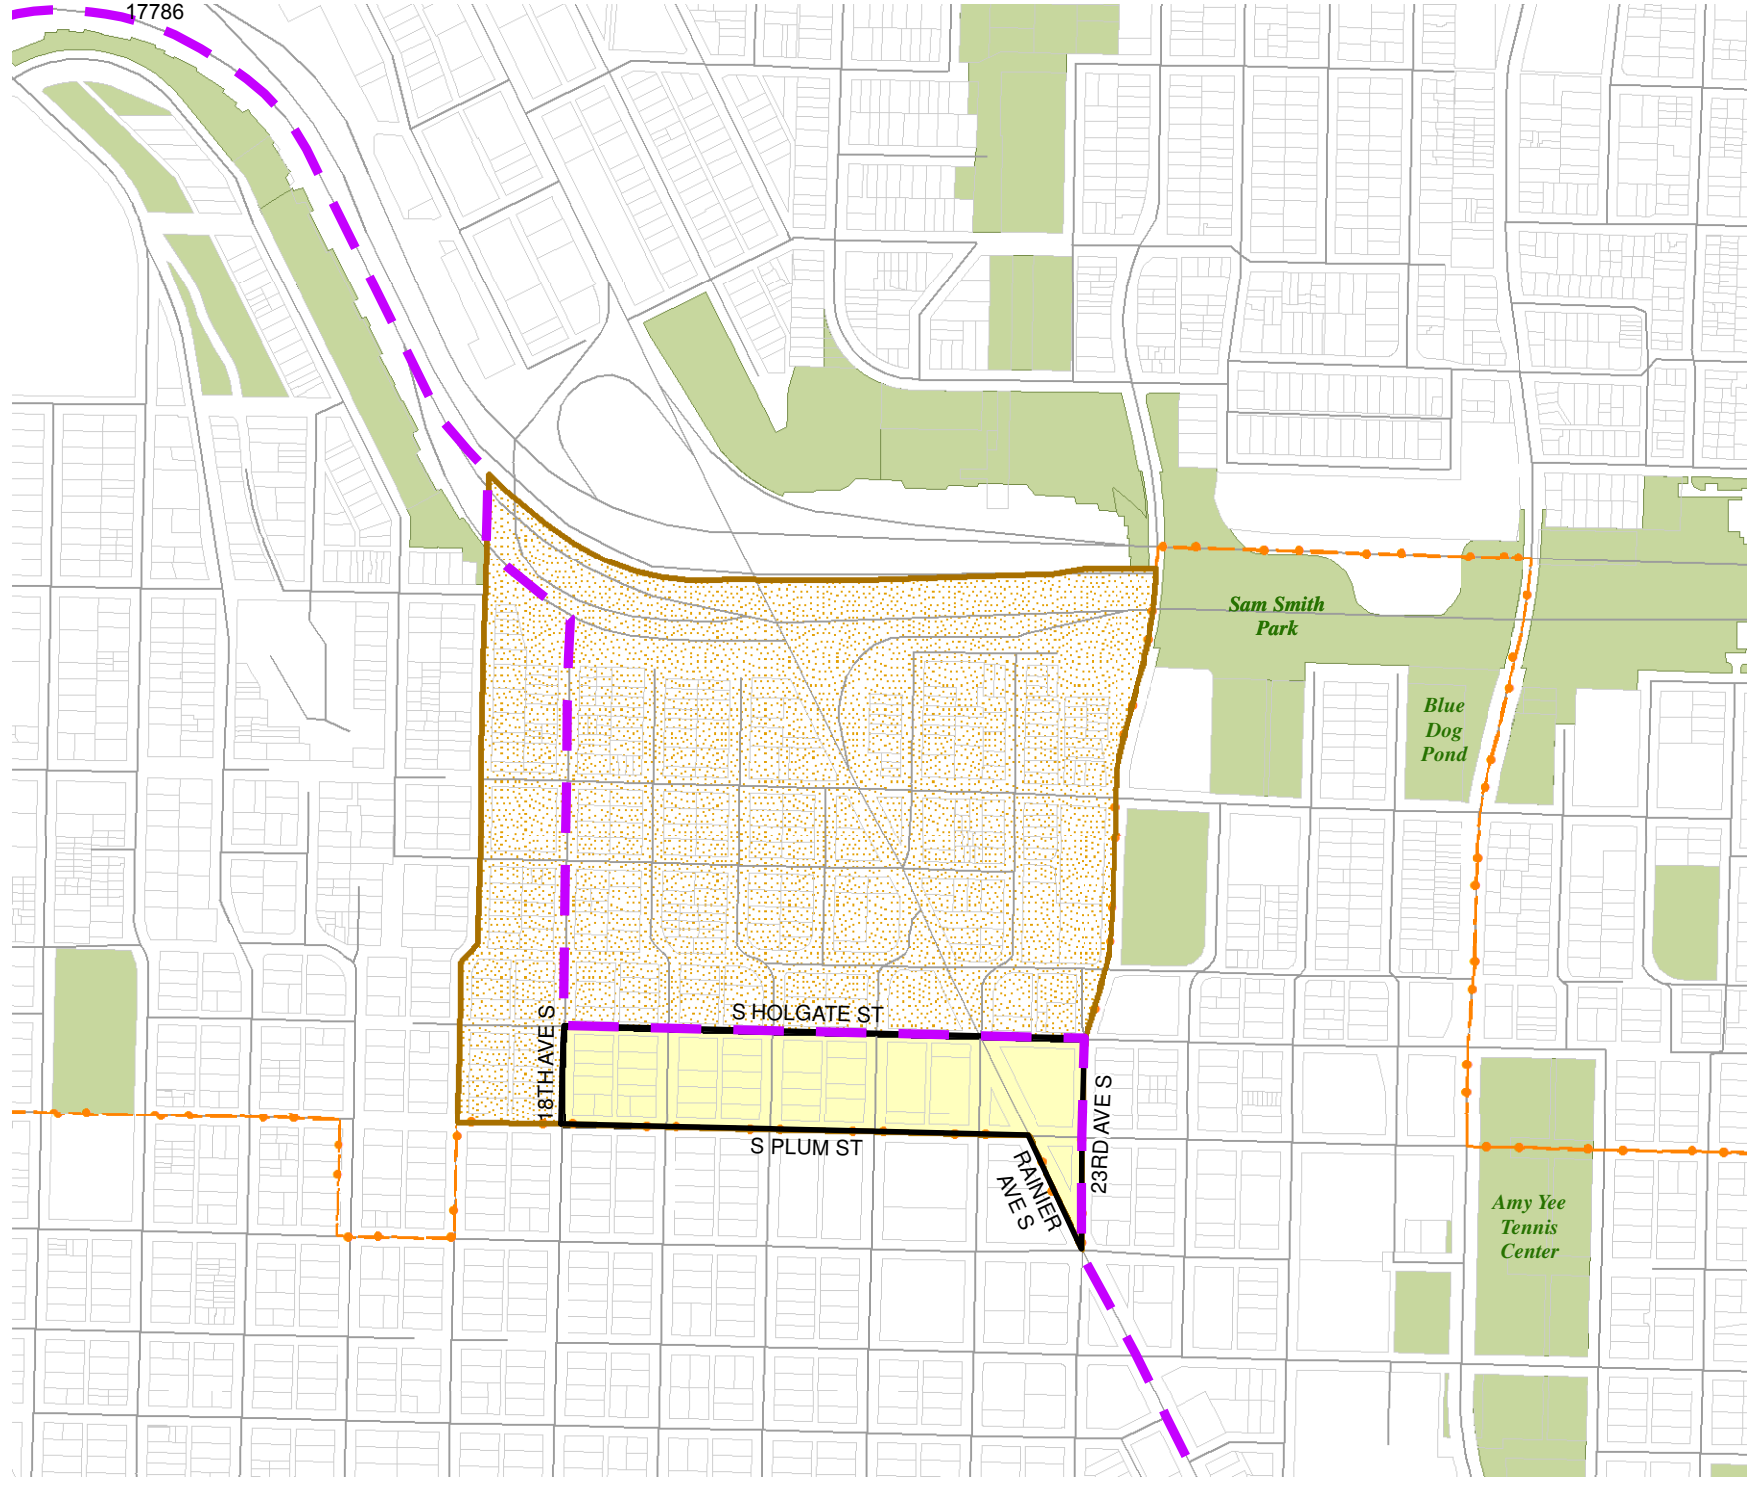

2014 Precinct Alterations

Seattle City Council Districts

Code	Precinct Name	LG	CG	CC
3696	SEA 37-3696	37	9	2
1853	SEA 37-1853	37	9	2

Legend

- Legislative District Boundaries
- Congressional District Boundaries
- Council District Boundaries
- Seattle City Council District Boundaries
- Seattle School Director District Boundaries
- New Precinct
- Old Precinct(s)

Census Tract: Tract 009400	S-T-R: 09-24-04