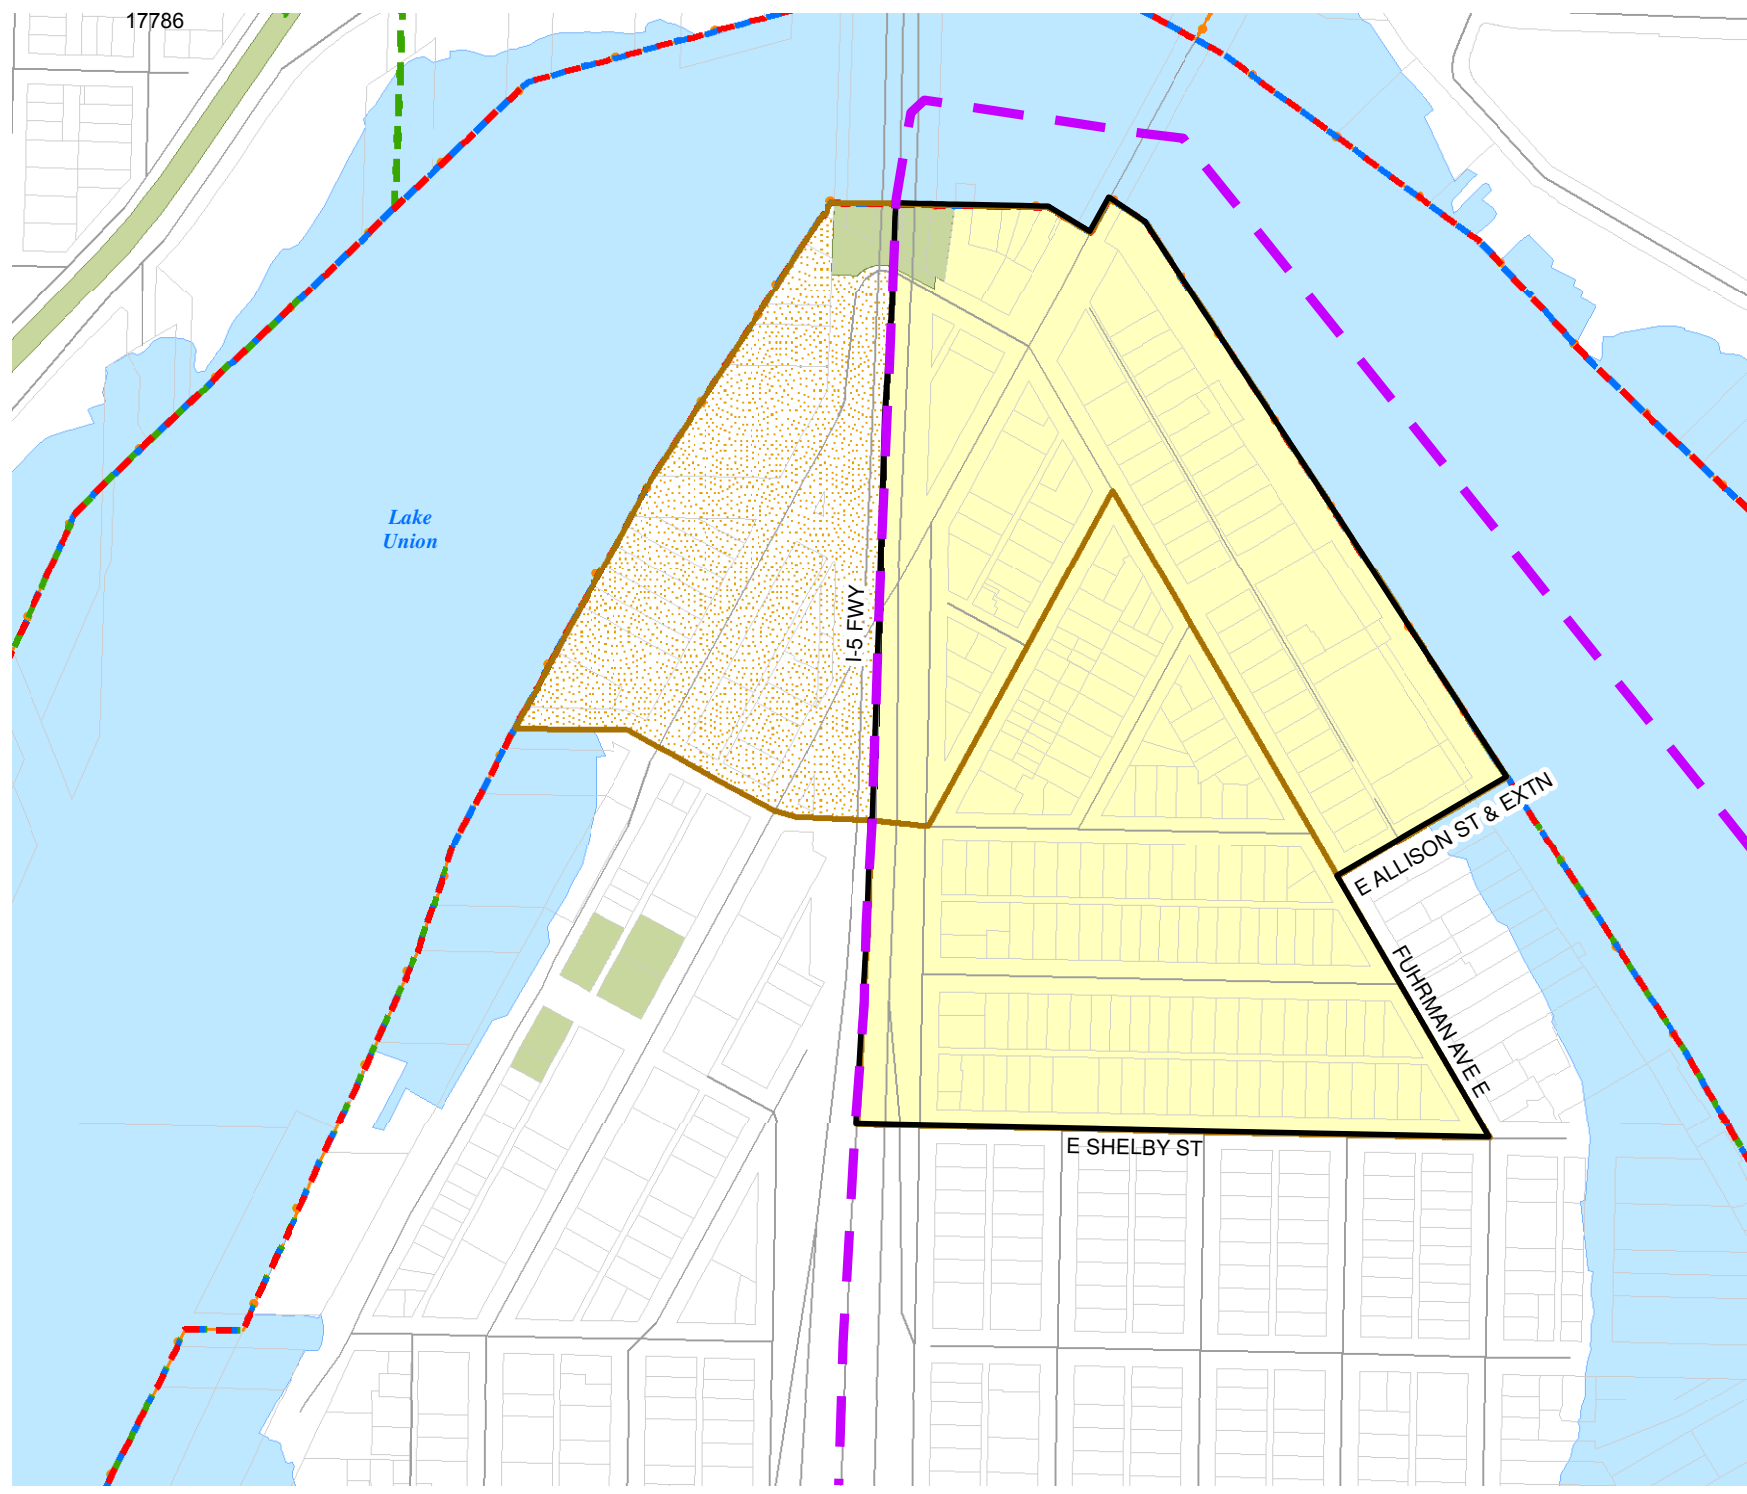

Census Tract:	S-T-R:
Tract 006100	17-25-04

17786

Lake Union

I-5 FWY

E SHELBY ST

E ALLISON ST & EXTN

FUHRMAN AVE