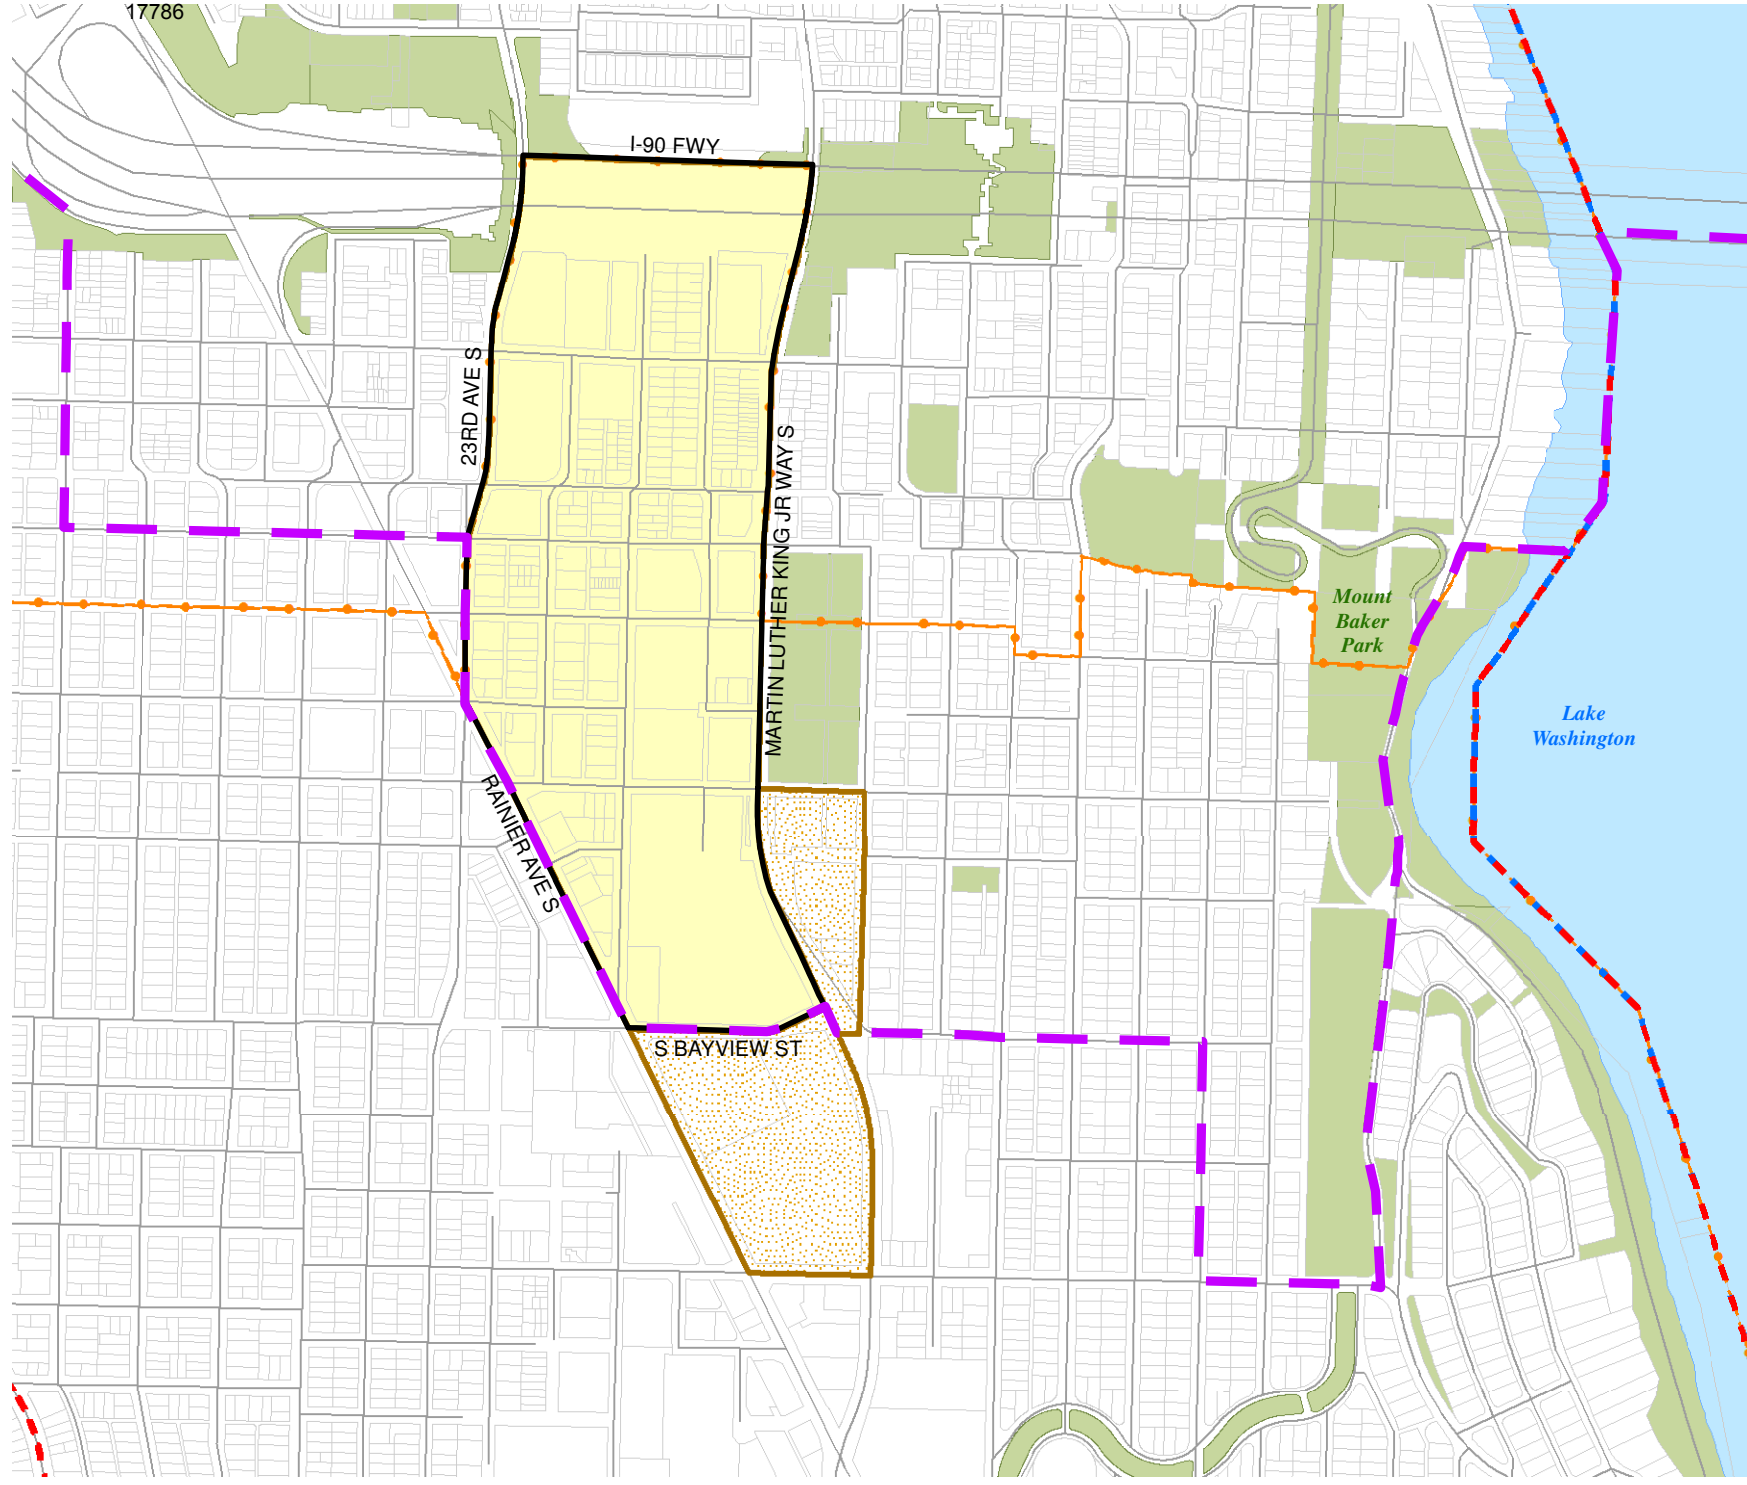

2014 Precinct Alterations

Seattle City Council Districts

Code	Precinct Name	LG	CG	CC
1854	SEA 37-1854	37	9	2
1854	SEA 37-1854	37	9	2

Legend

- Legislative District Boundaries
- Congressional District Boundaries
- Council District Boundaries
- Seattle City Council District Boundaries
- Seattle School Director District Boundaries
- New Precinct
- Old Precinct(s)

Census Tract: Tract 009500	S-T-R: 09-24-04