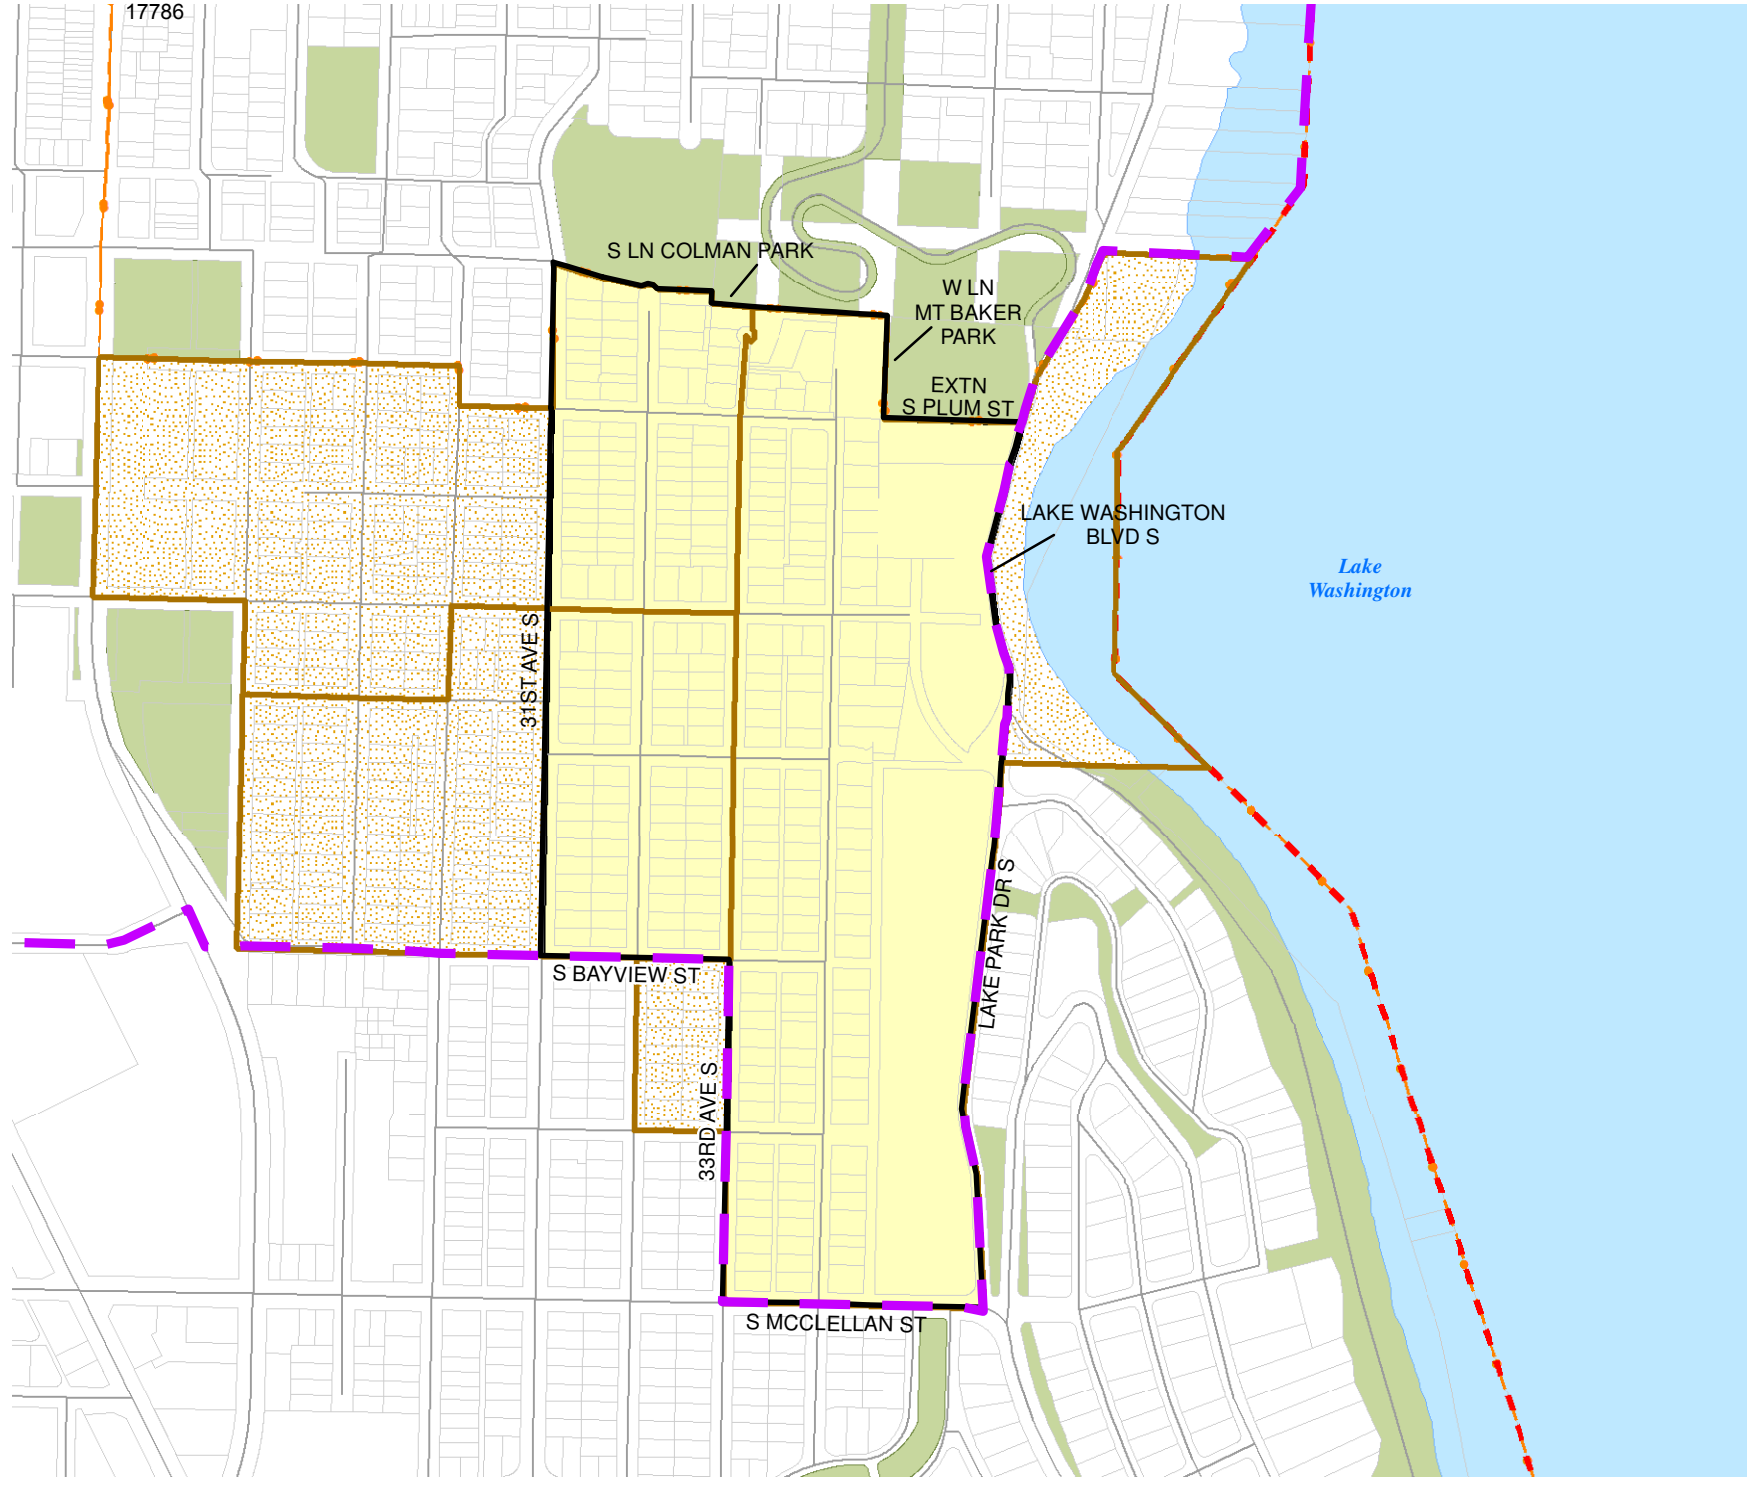

2014 Precinct Alterations

Seattle City Council Districts

Code	Precinct Name	LG	CG	CC
1890	SEA 37-1890	37	9	2
1890	SEA 37-1890	37	9	2
1891	SEA 37-1891	37	9	2
1923	SEA 37-1923*	37	9	2

Legend

- Legislative District Boundaries
- Congressional District Boundaries
- Council District Boundaries
- Seattle City Council District Boundaries
- Seattle School Director District Boundaries
- New Precinct
- Old Precinct(s)

Census Tract: Tract 009500	S-T-R: 10-24-04