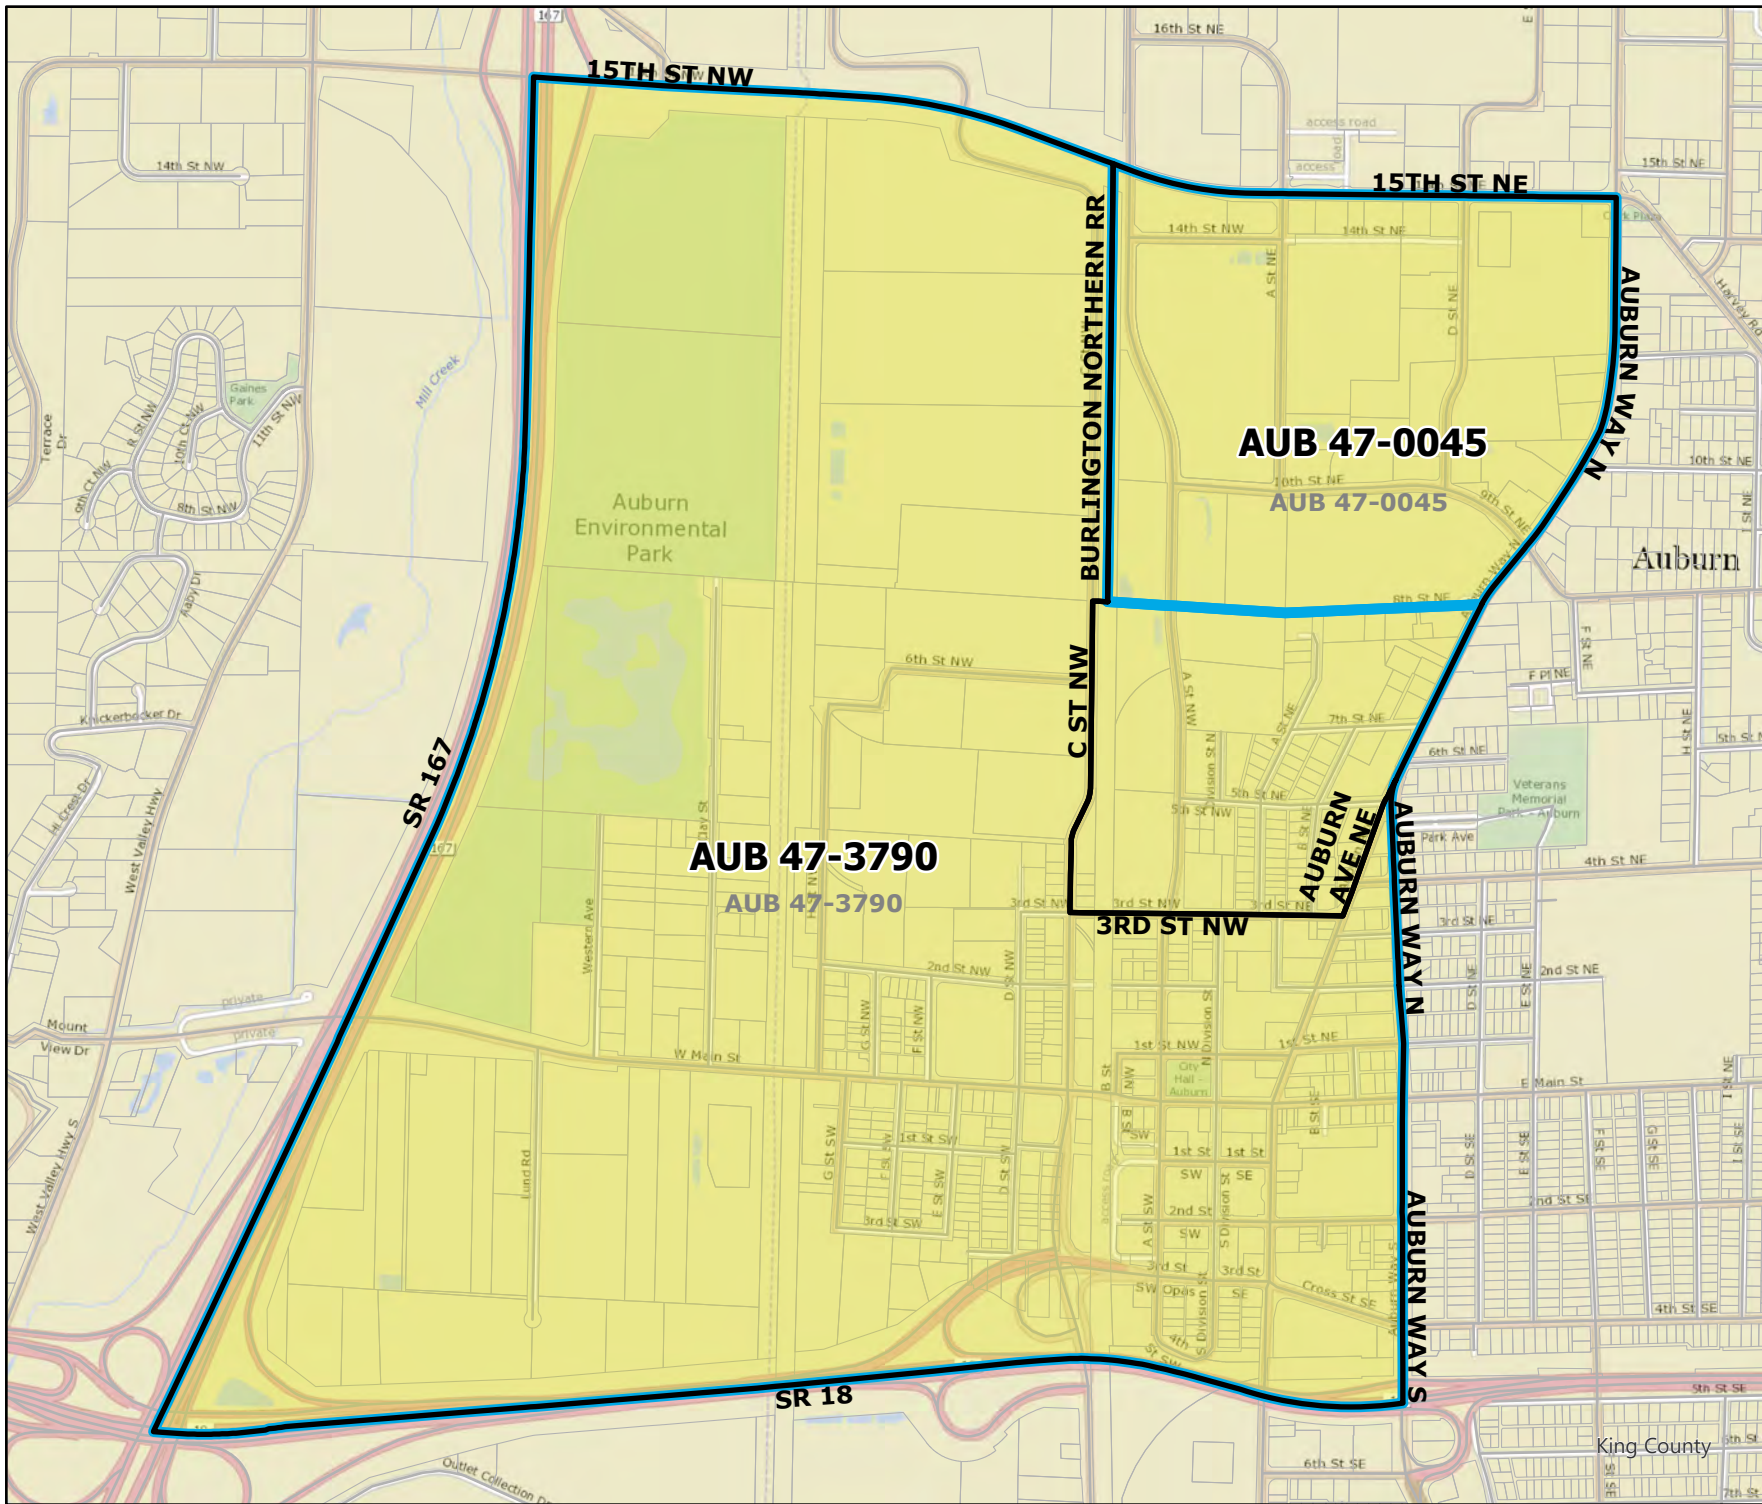

# 2023 Precinct Alterations

Code	Precinct Name	LG	CG	CC
3790	AUB 47-3790	47	9	7
0045	AUB 47-0045	47	9	7

Original Precinct(s)				
3790	AUB 47-3790	47	9	7
0045	AUB 47-0045	47	9	7

\*: Denotes precinct(s) that have been abolished.  
 Precinct map produced by King County GIS Elections in accordance with KCC 1.12.101 & RCW 29A.16.040

**Legend**

- Original Precinct(s)
- New Precinct(s)
- Altered Precinct(s)