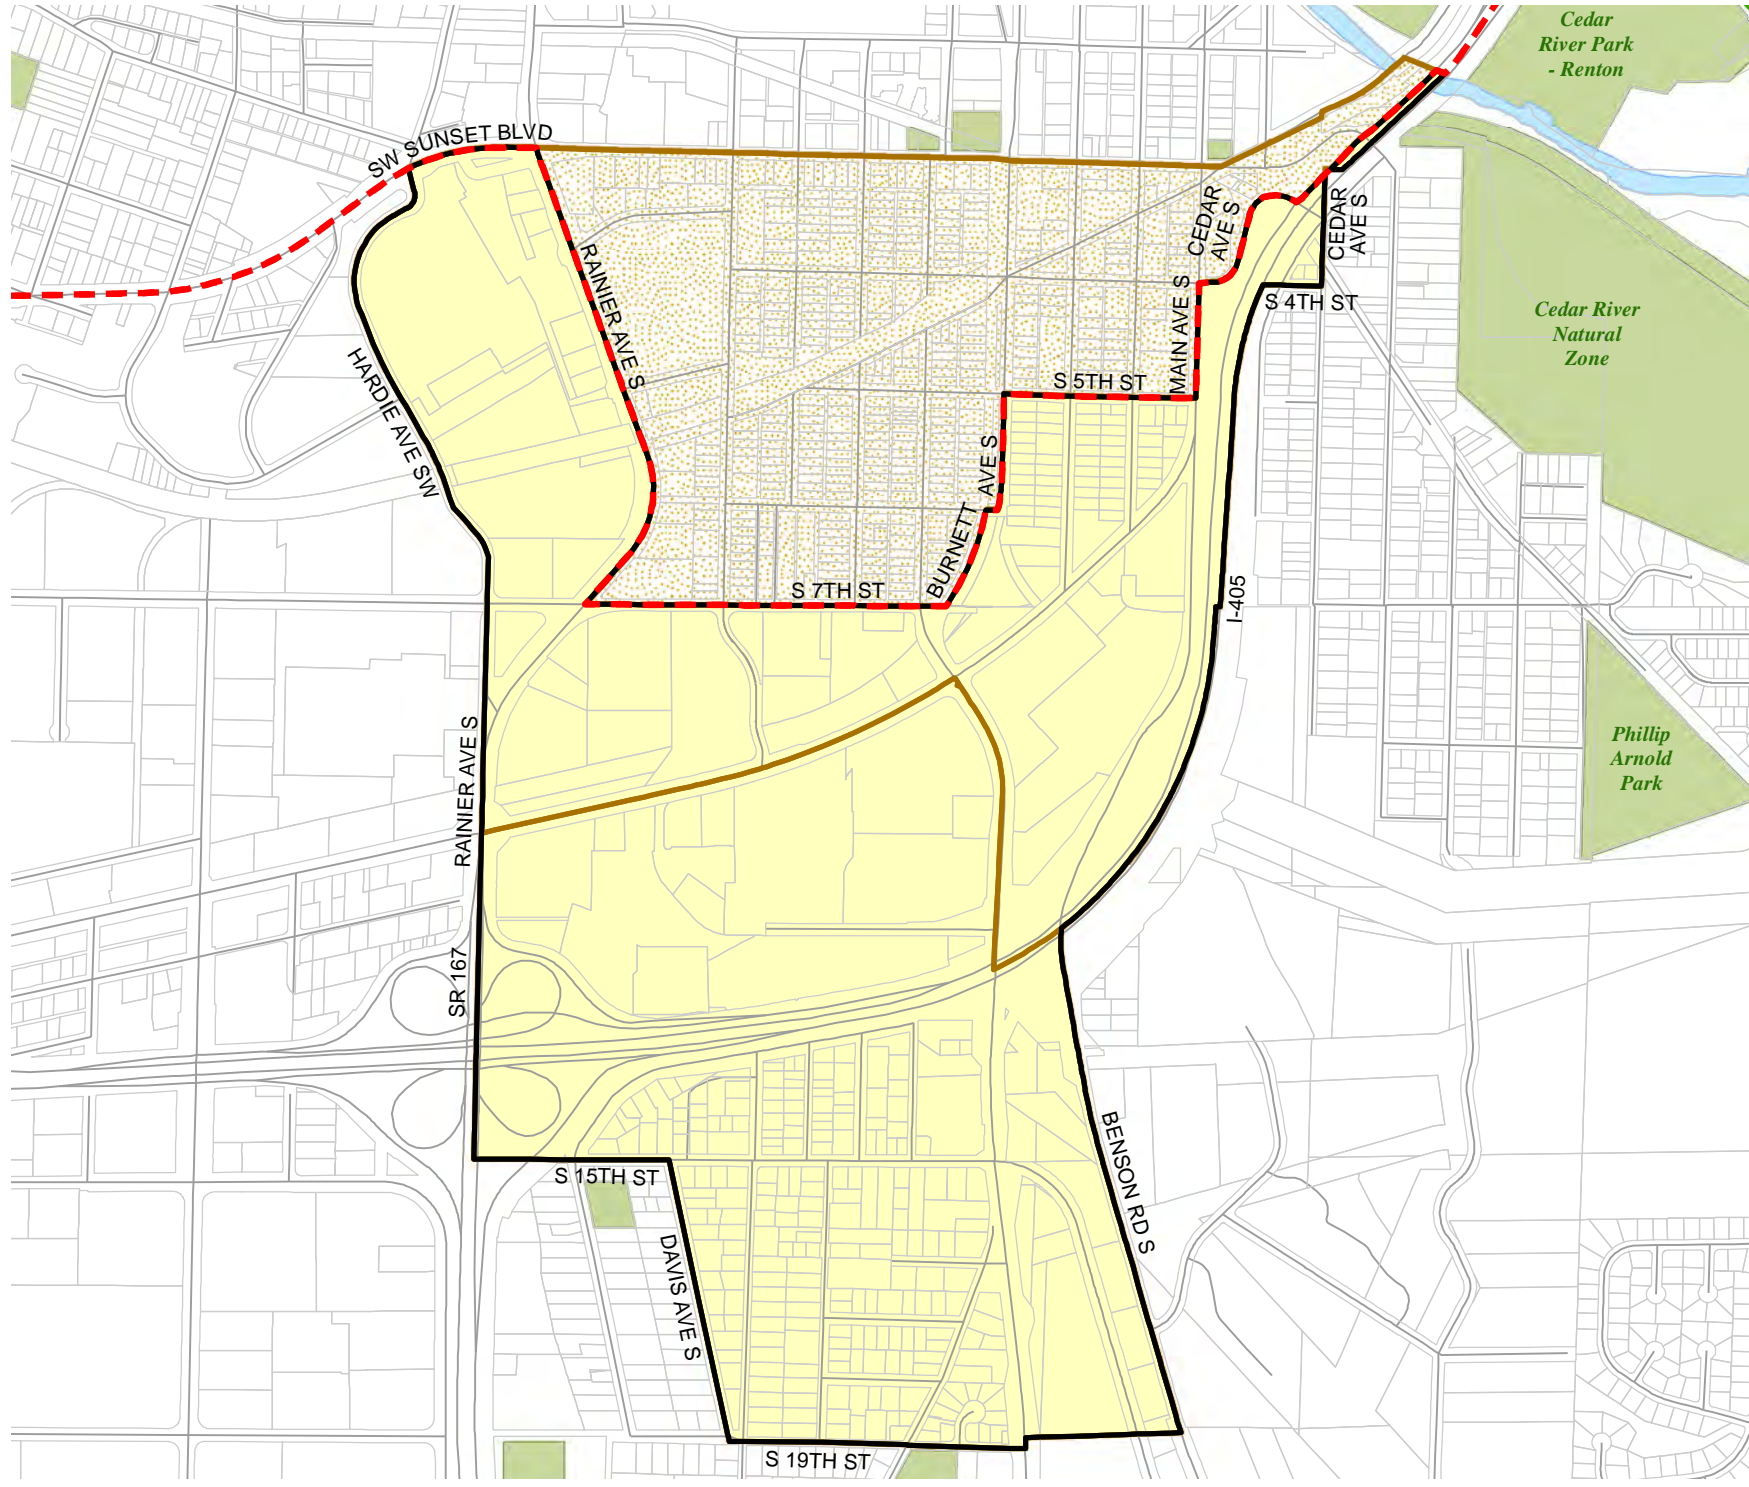

2012 Redistricting

Code	Precinct Name	LG	CG	CC
0990	RNT 11-0990	11	9	5
0967	RNT 11-0967	11	9	5
0990	RNT 11-0990	11	9	5

Legend

- Legislative District Boundaries
- Congressional District Boundaries
- Council District Boundaries
- New Precinct
- Old Precinct(s)

Census Tract: Tracts 025302 & 025806	S-T-R: 18-23-05, 17-23-05, 19-23-05, 20-23-05