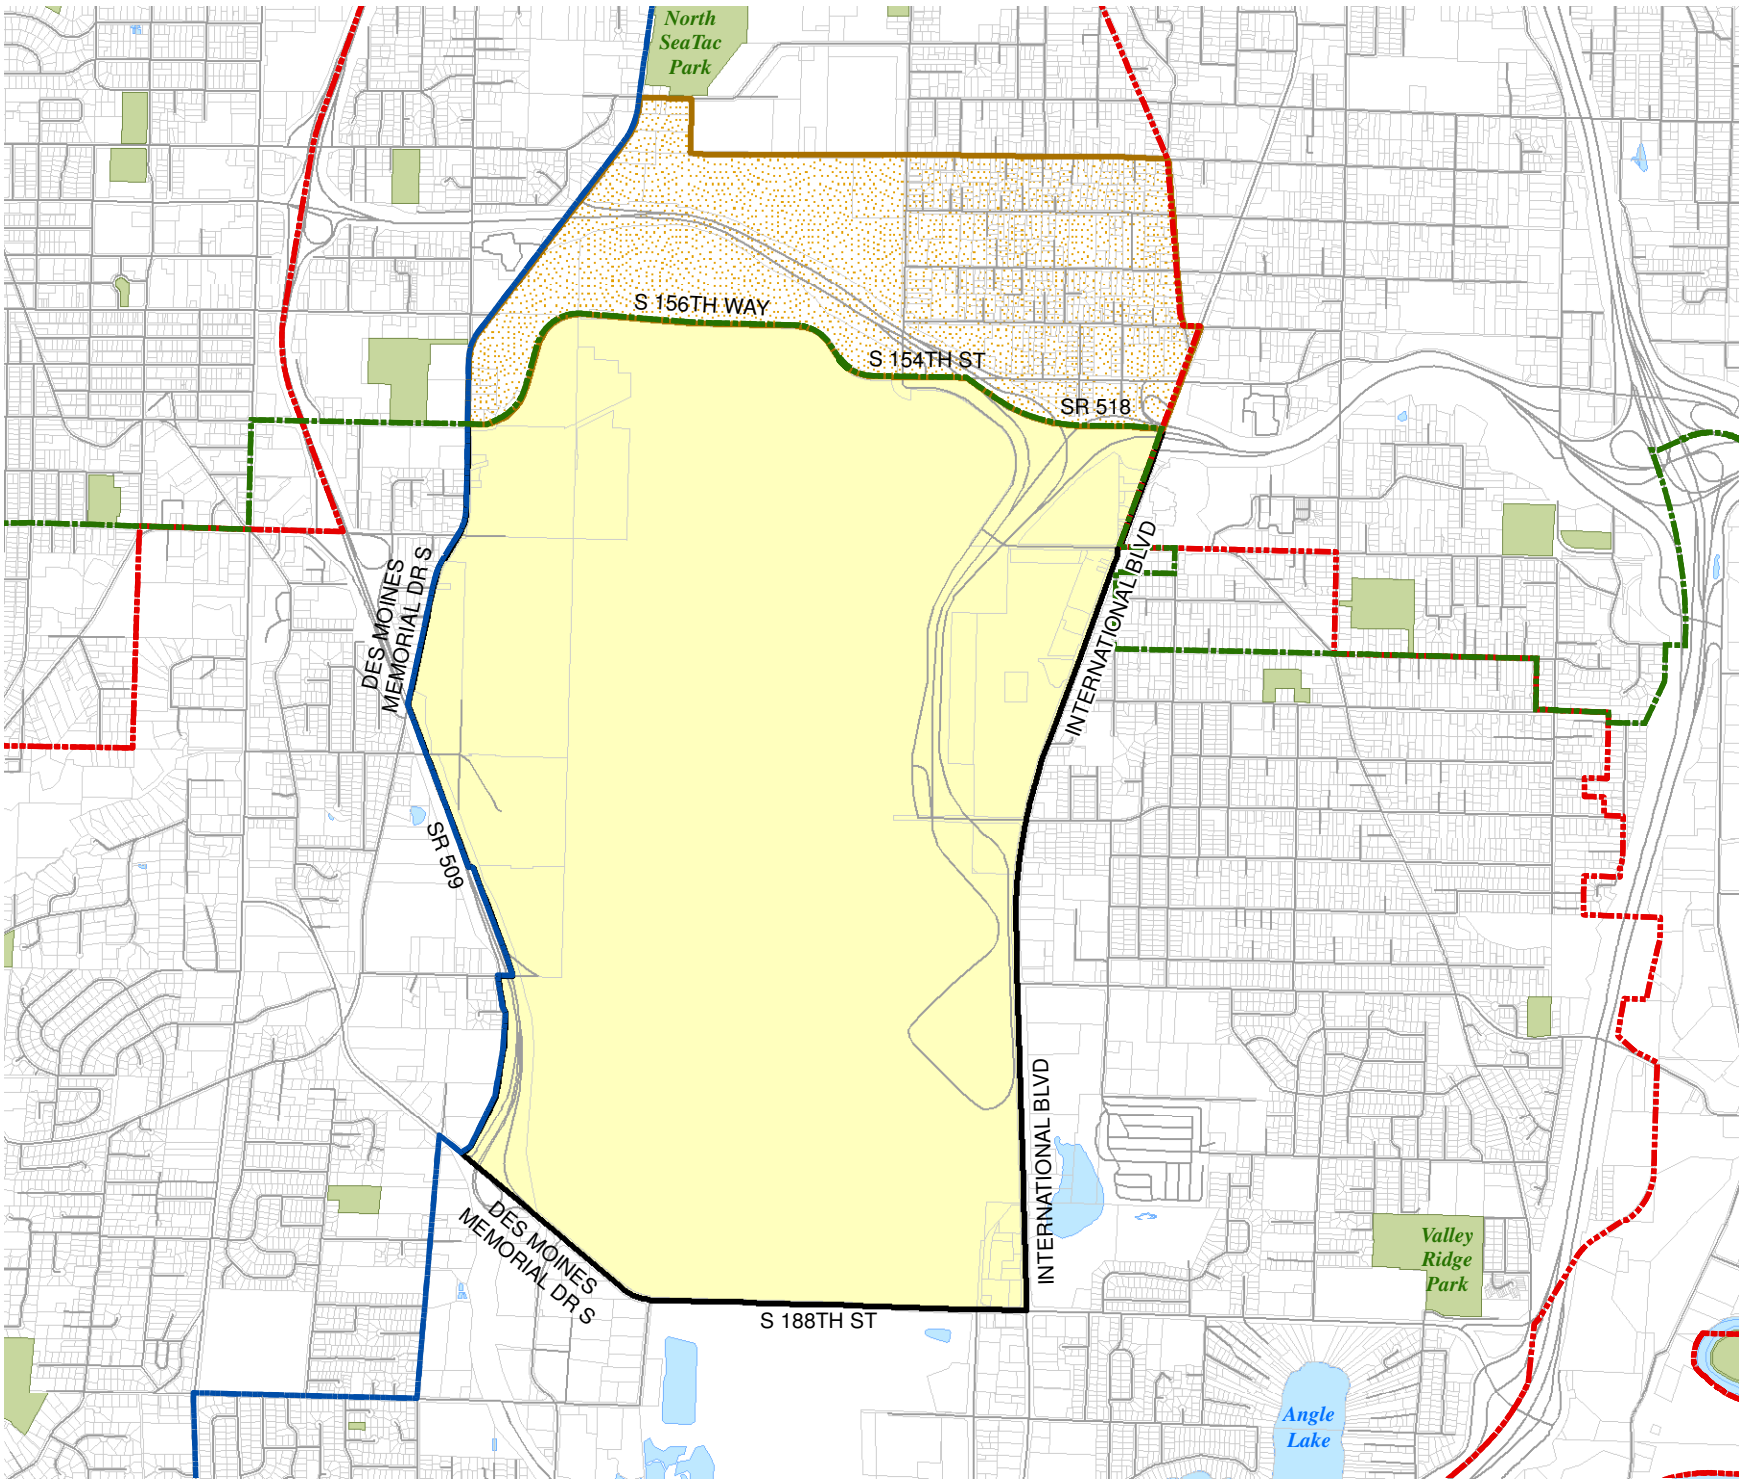

2012 Redistricting

Code	Precinct Name	LG	CG	CC
3615	SET 33-3615	33	9	5
3100	SET 33-3100	33	9	5

Legend

- Legislative District Boundaries
- Congressional District Boundaries
- Council District Boundaries
- New Precinct
- Old Precinct(s)

Census Tract: Tract 028402	S-T-R: 28-23-04