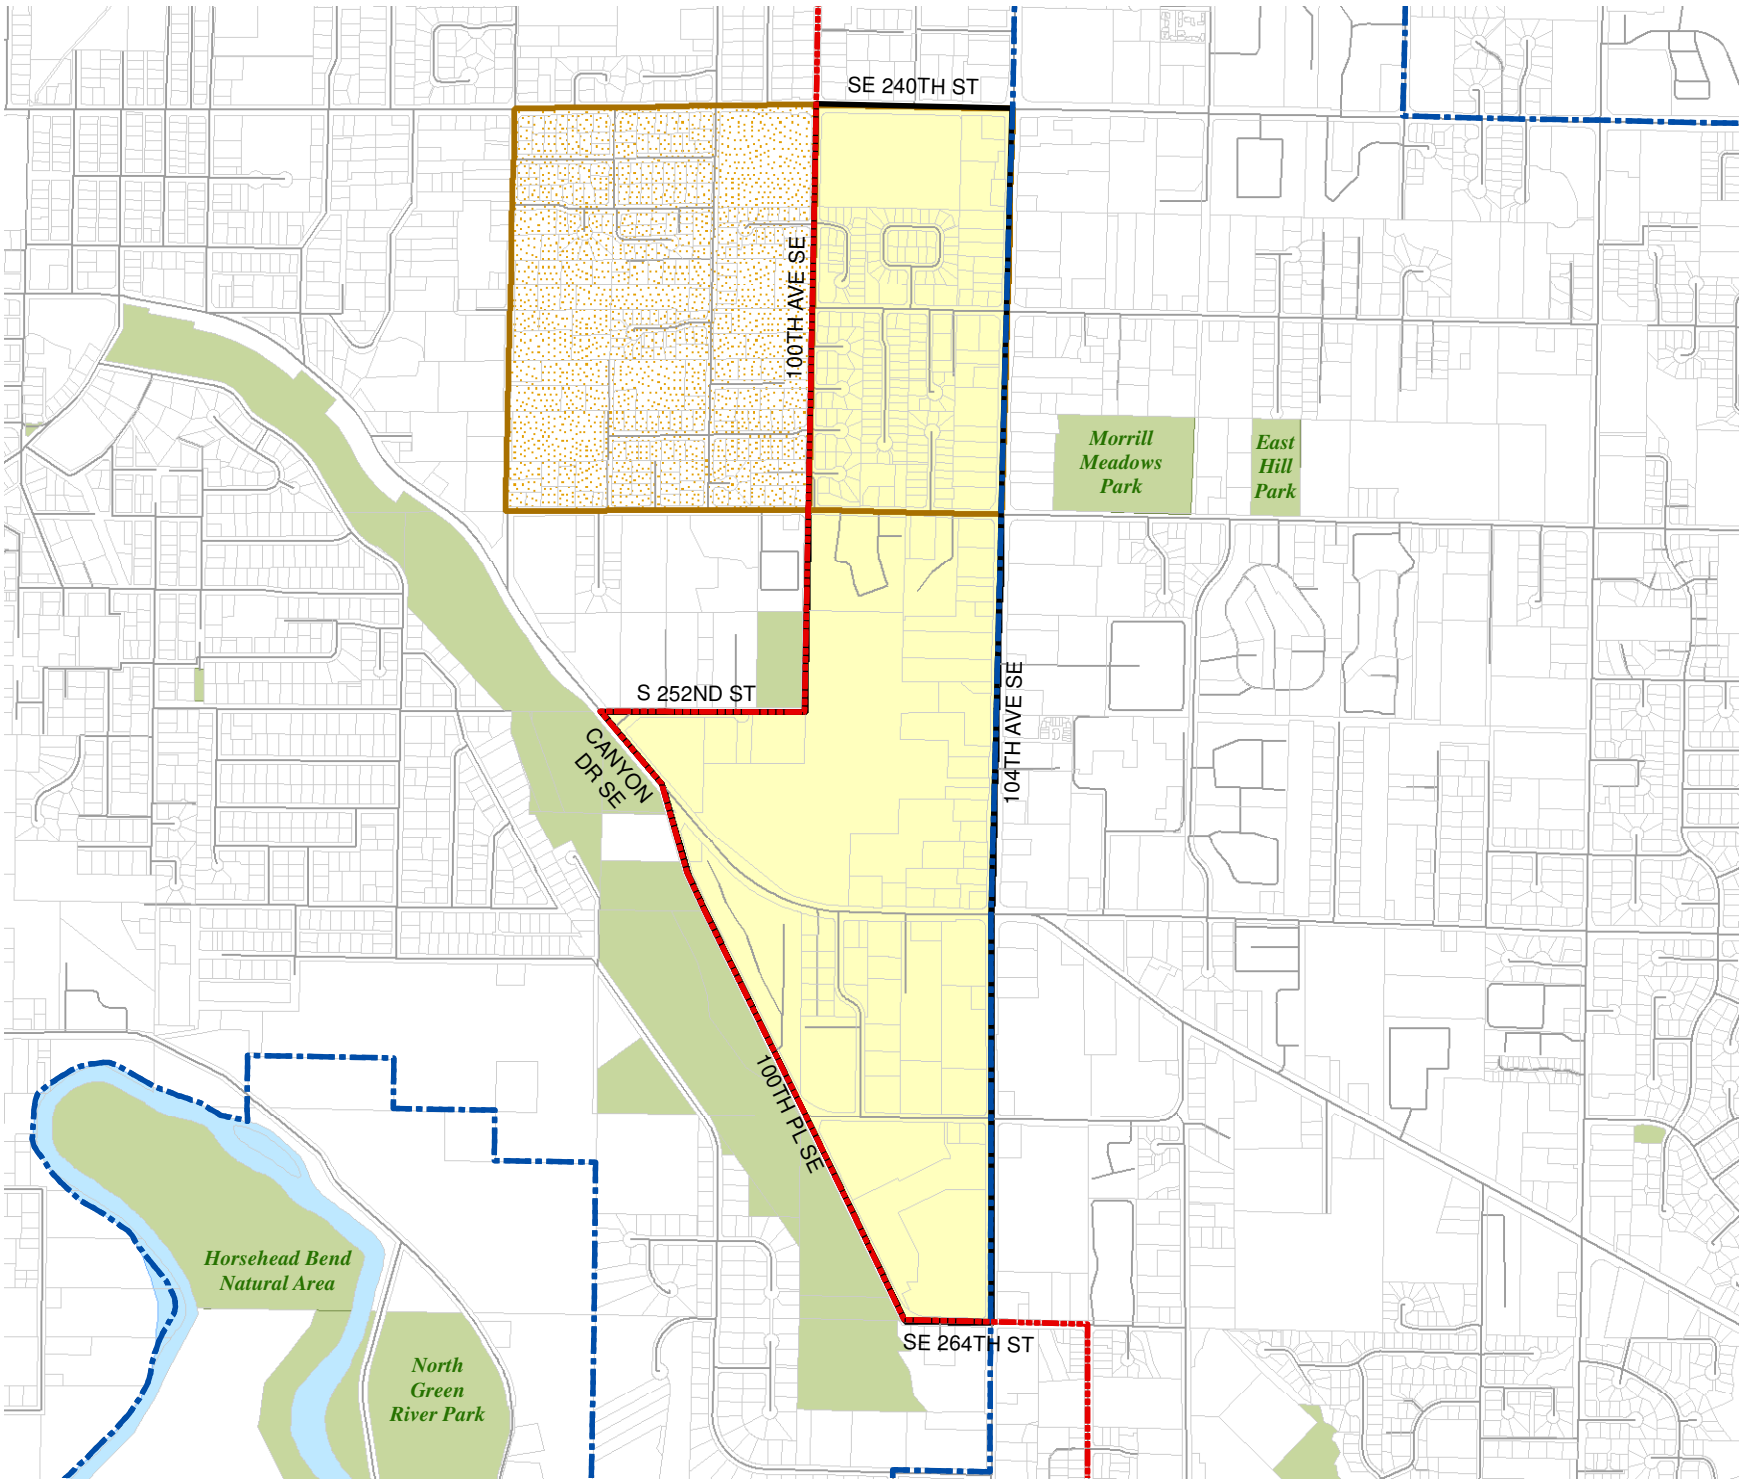

2012 Redistricting

Code	Precinct Name	LG	CG	CC
3189	KEN 47-3189	47	9	5
2618	KEN 33-2618	33	9	5
3189	KEN 33-3189	33	9	5

Legend

- Legislative District Boundaries
- Congressional District Boundaries
- Council District Boundaries
- New Precinct
- Old Precinct(s)

Census Tract: Tract 029503	S-T-R: 33-22-05