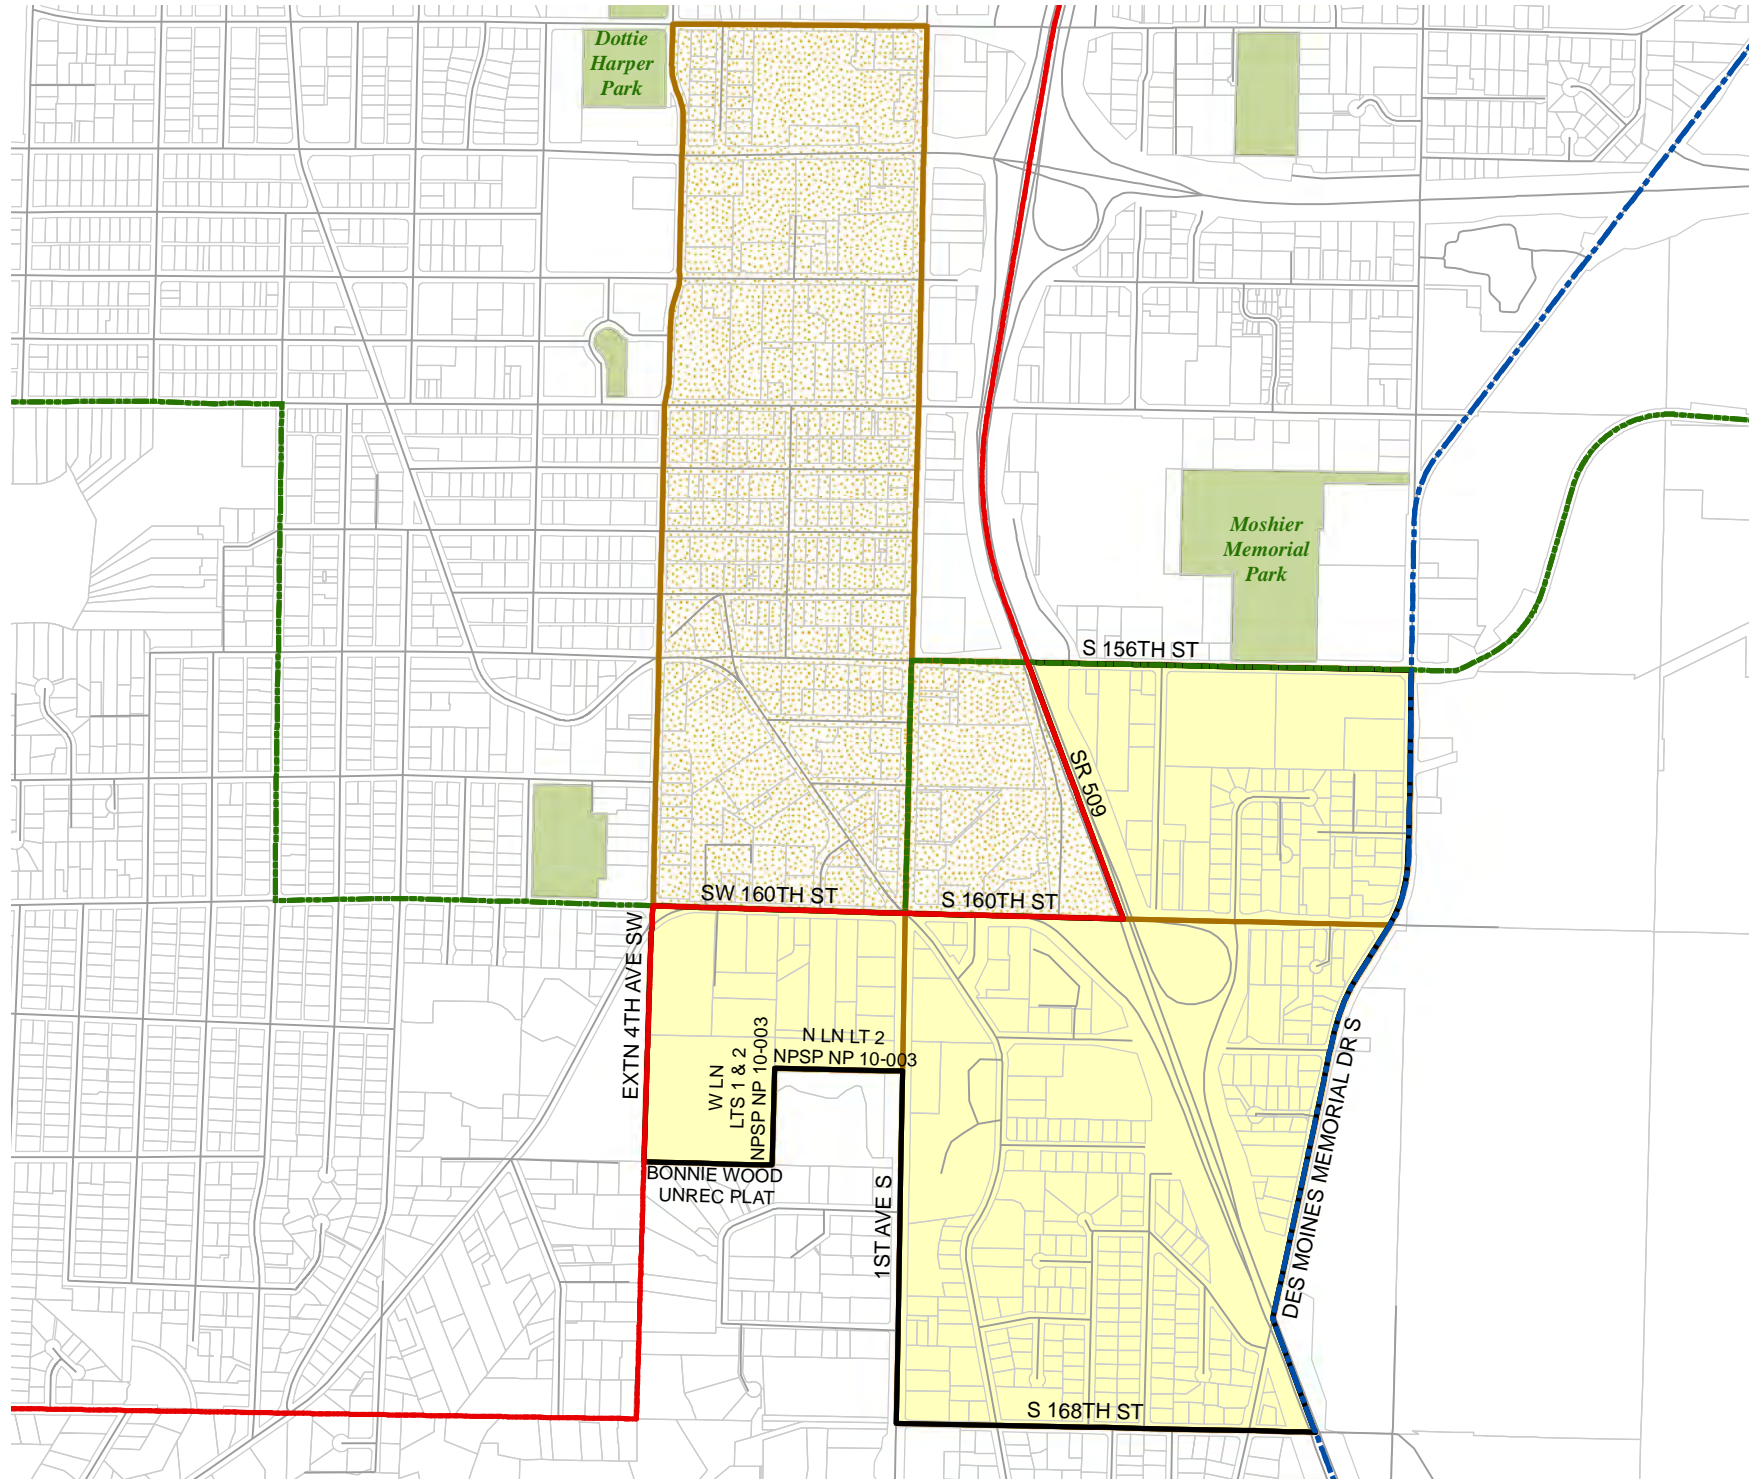

2012 Redistricting

Code	Precinct Name	LG	CG	CC
1067	BUR 33-1067	33	7	5
0281	BUR 33-0281	33	9	8
0710	BUR 33-0710	33	9	8
1067	BUR 33-1067	33	9	8

Legend

- Legislative District Boundaries
- Congressional District Boundaries
- Council District Boundaries
- New Precinct
- Old Precinct(s)