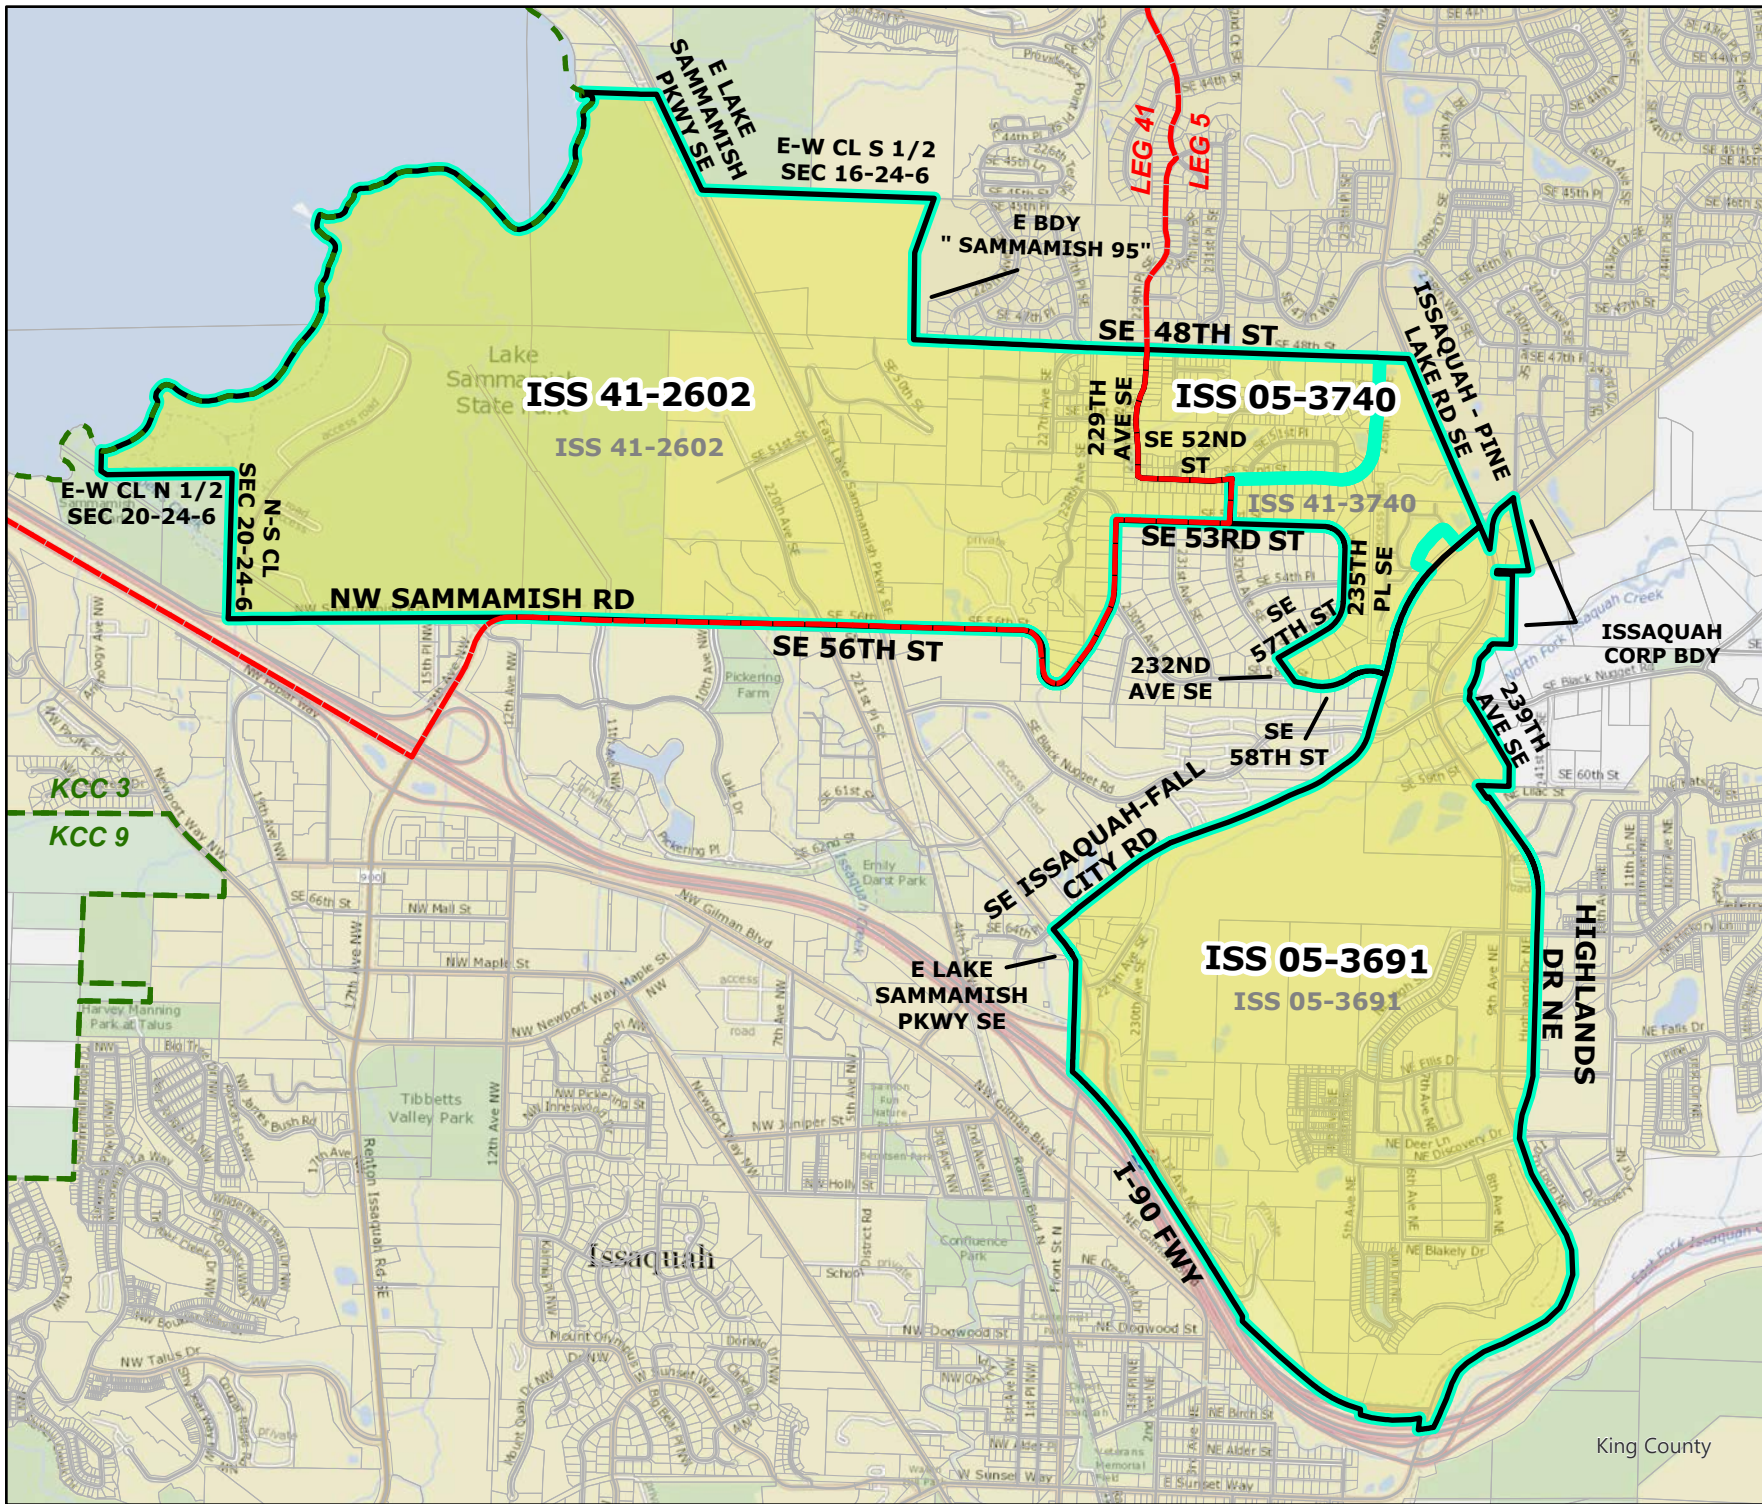

2022 Leg|Cong|KC Redistricting

Code	Precinct Name	NEW LG	NEW CG	NEW CC
2602	ISS 41-2602	41	8	3
3740	ISS 05-3740	5	8	3
3691	ISS 05-3691	5	8	3

Original Precinct(s) and OLD Districts

2602	ISS 41-2602	41	8	3
3740	ISS 41-3740	41	8	3
3691	ISS 05-3691	5	8	3

*: Denotes precinct(s) that have been abolished.
Precinct map produced by King County GIS Elections in accordance with KCC 1.12.101 & RCW 29A.16.040

Legend

- Original Precinct(s)
- New Precinct(s)
- Altered Precinct(s)
- Legislative Districts
- Congressional Districts
- King County Council Districts