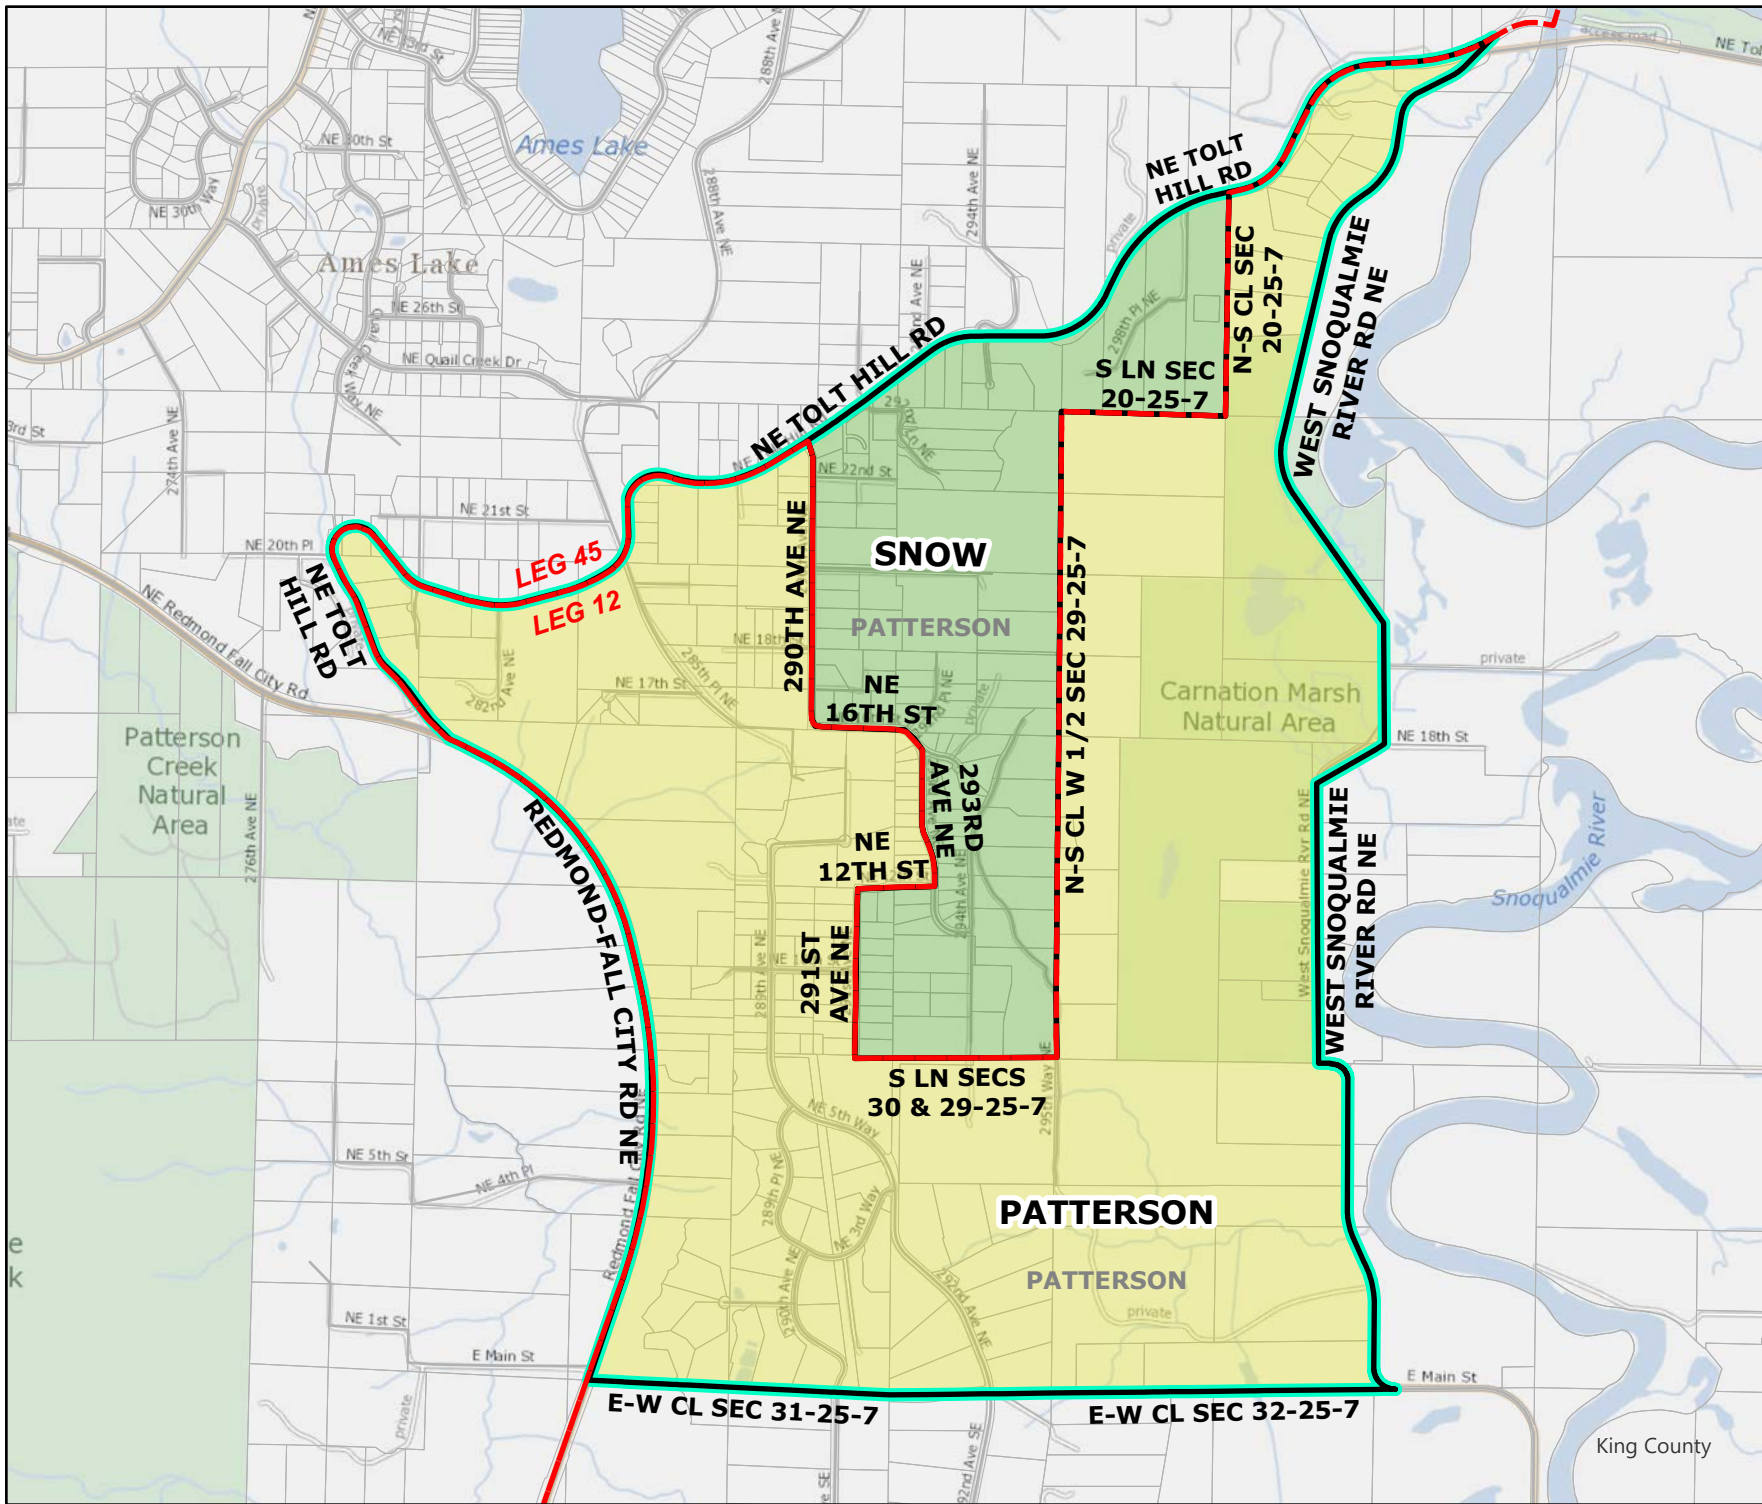

2022 Leg|Cong|KC Redistricting

Code	Precinct Name	NEW LG	NEW CG	NEW CC
3983	SNOW	45	8	3
0901	PATTERSON	12	8	3

Original Precinct(s) and OLD Districts				
0901	PATTERSON	5	1	3

*: Denotes precinct(s) that have been abolished.
Precinct map produced by King County GIS Elections in accordance with KCC 1.12.101 & RCW 29A.16.040

Legend

- Original Precinct(s)
- New Precinct(s)
- Altered Precinct(s)
- Legislative Districts
- Congressional Districts
- King County Council Districts