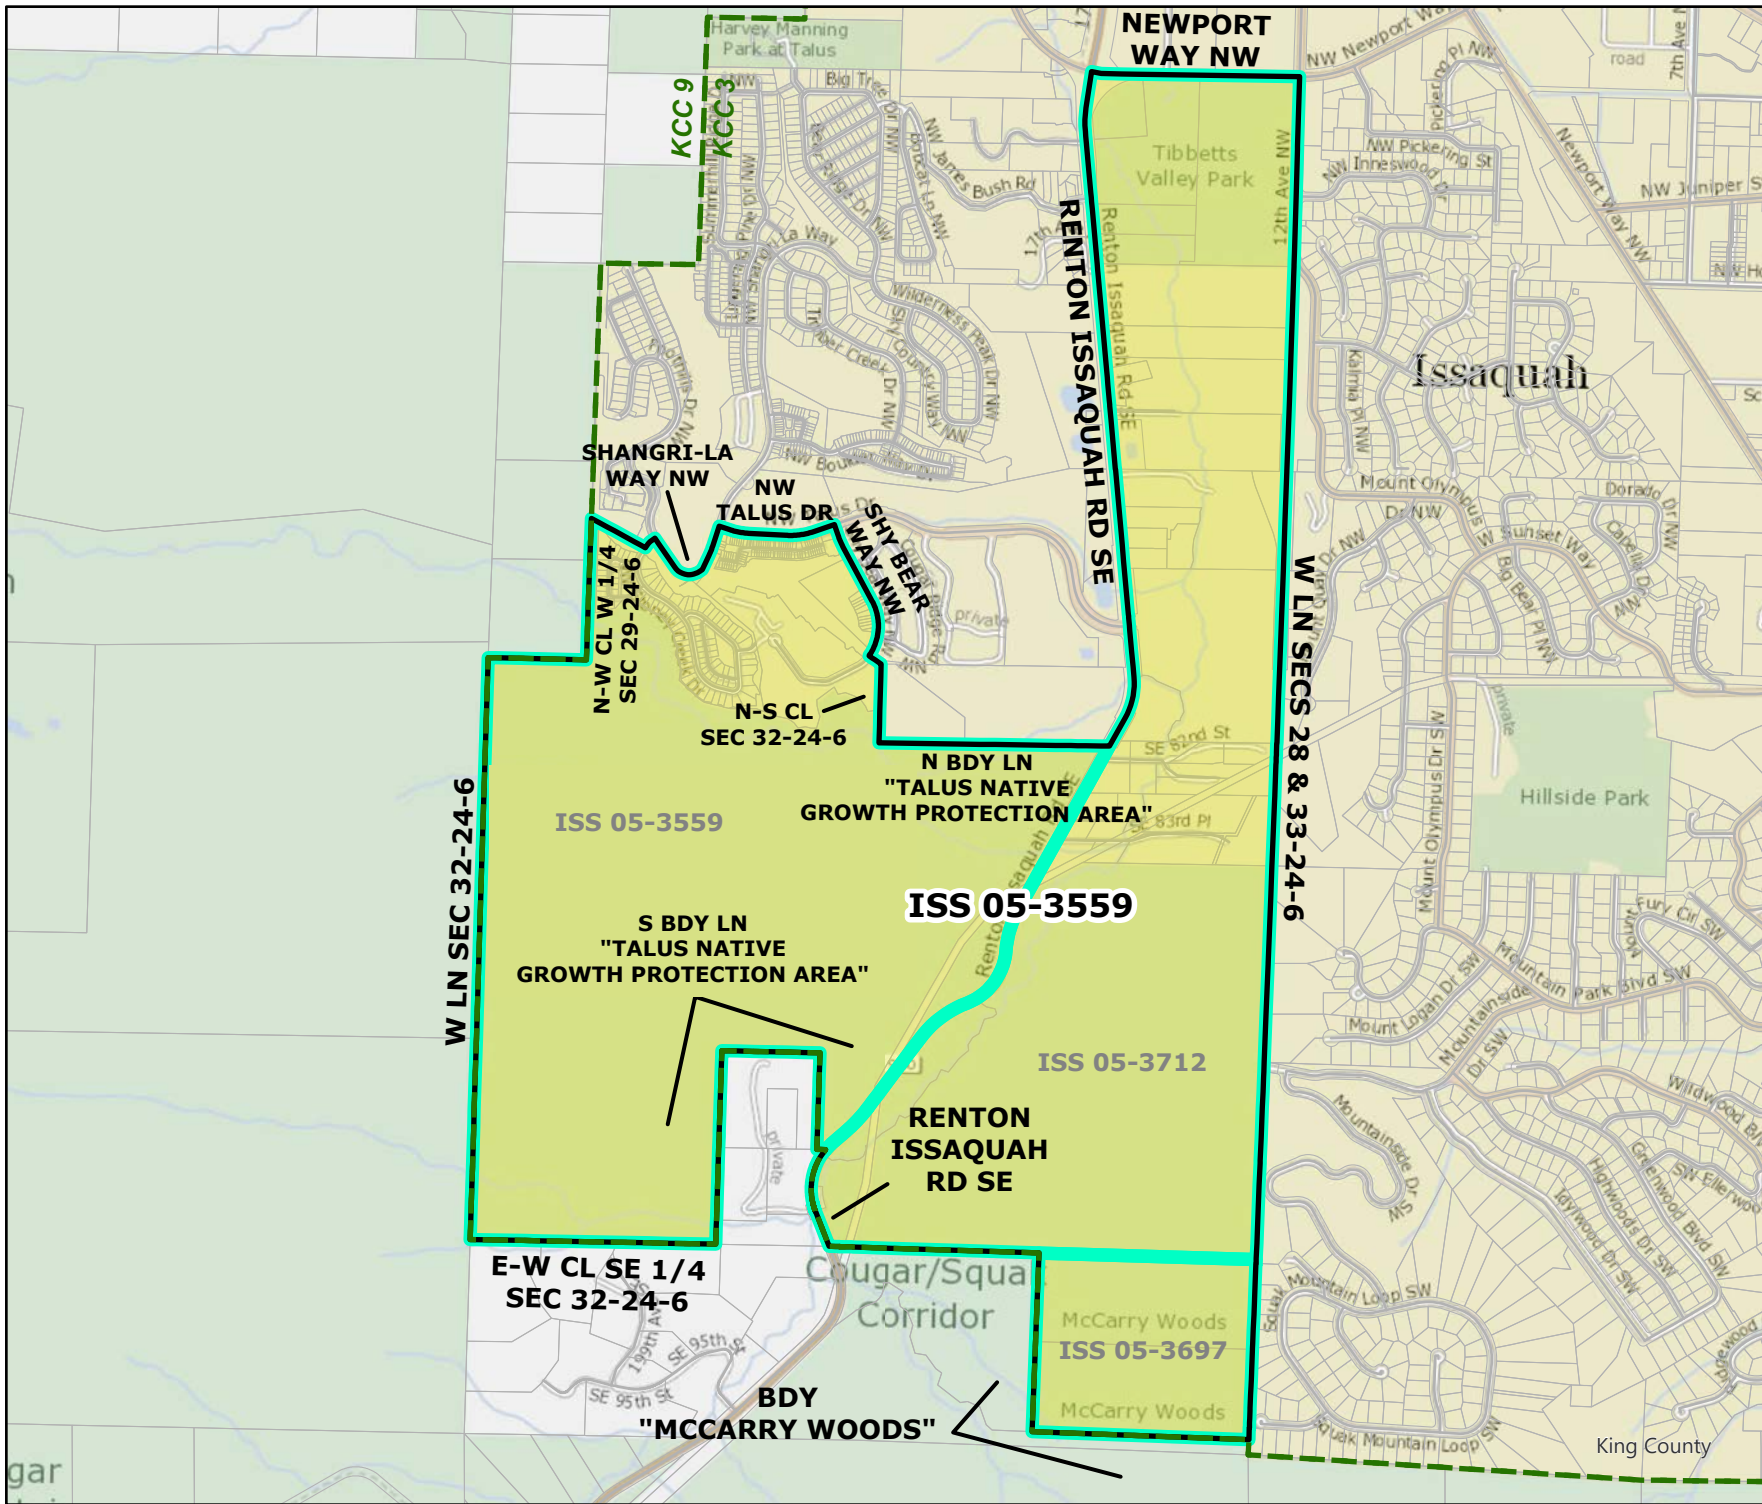

2022 Leg | Cong | KC Redistricting

Code	Precinct Name	NEW LG	NEW CG	NEW CC
3559	ISS 05-3559	5	8	3

Original Precinct(s) and OLD Districts				
3559	ISS 05-3559	5	8	3
3697	ISS 05-3697*	5	8	9
3712	ISS 05-3712*	5	8	3

*: Denotes precinct(s) that have been abolished.
Precinct map produced by King County GIS Elections in accordance with KCC 1.12.101 & RCW 29A.16.040

Legend

- Original Precinct(s)
- New Precinct(s)
- Altered Precinct(s)
- Legislative Districts
- Congressional Districts
- King County Council Districts