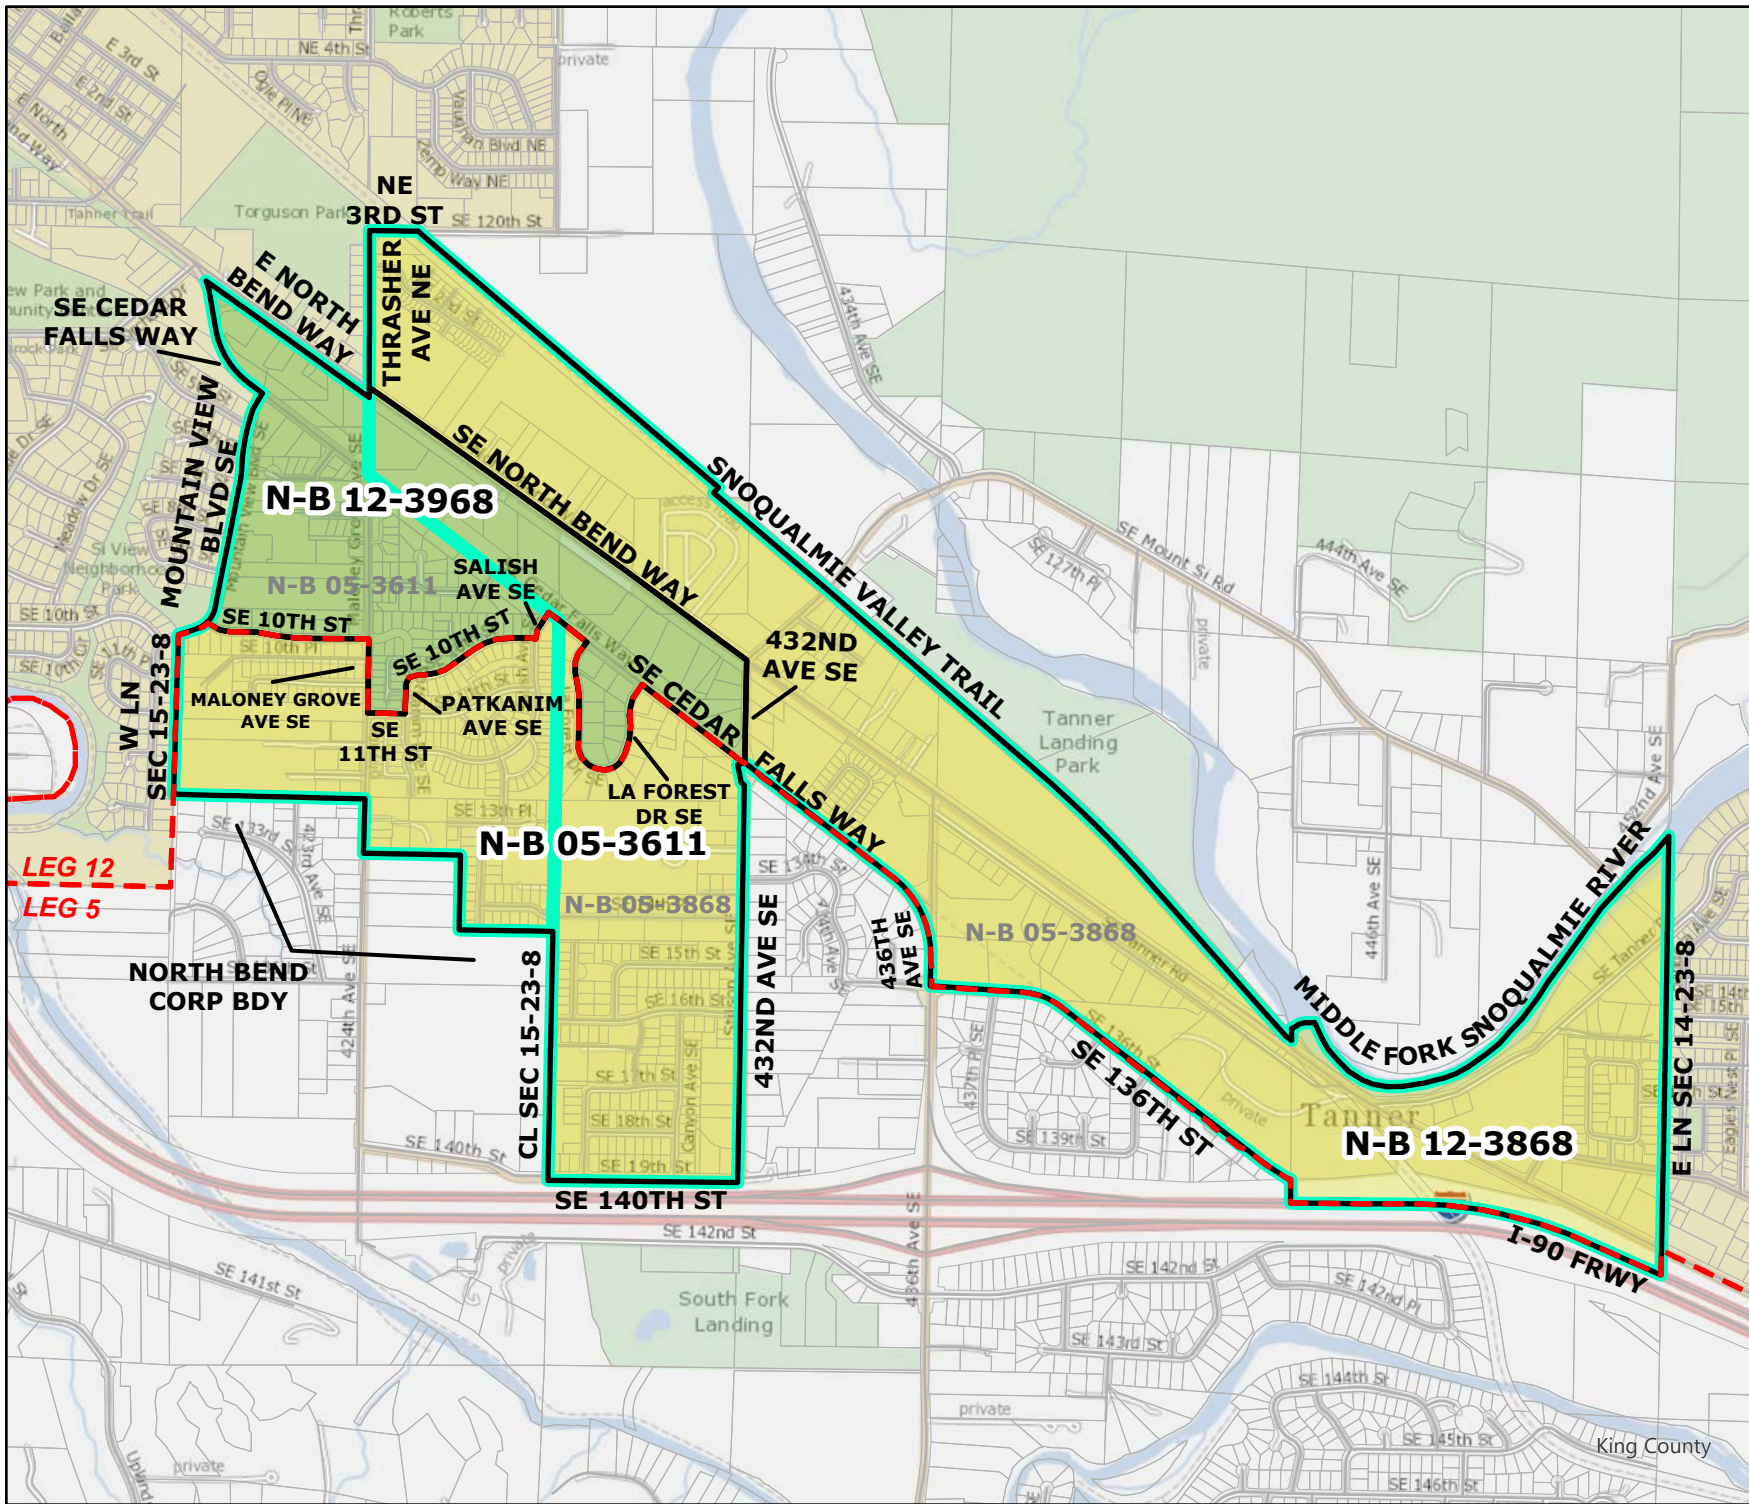

2022 Leg|Cong|KC Redistricting

Code	Precinct Name	NEW LG	NEW CG	NEW CC
3968	N-B 12-3968	12	8	3
3868	N-B 12-3868	12	8	3
3611	N-B 05-3611	5	8	3

Original Precinct(s) and OLD Districts				
3868	N-B 05-3868	5	8	3
3611	N-B 05-3611	5	8	3

*: Denotes precinct(s) that have been abolished.
Precinct map produced by King County GIS Elections in accordance with KCC 1.12.101 & RCW 29A.16.040

Legend

- Original Precinct(s)
- New Precinct(s)
- Altered Precinct(s)
- Legislative Districts
- Congressional Districts
- King County Council Districts