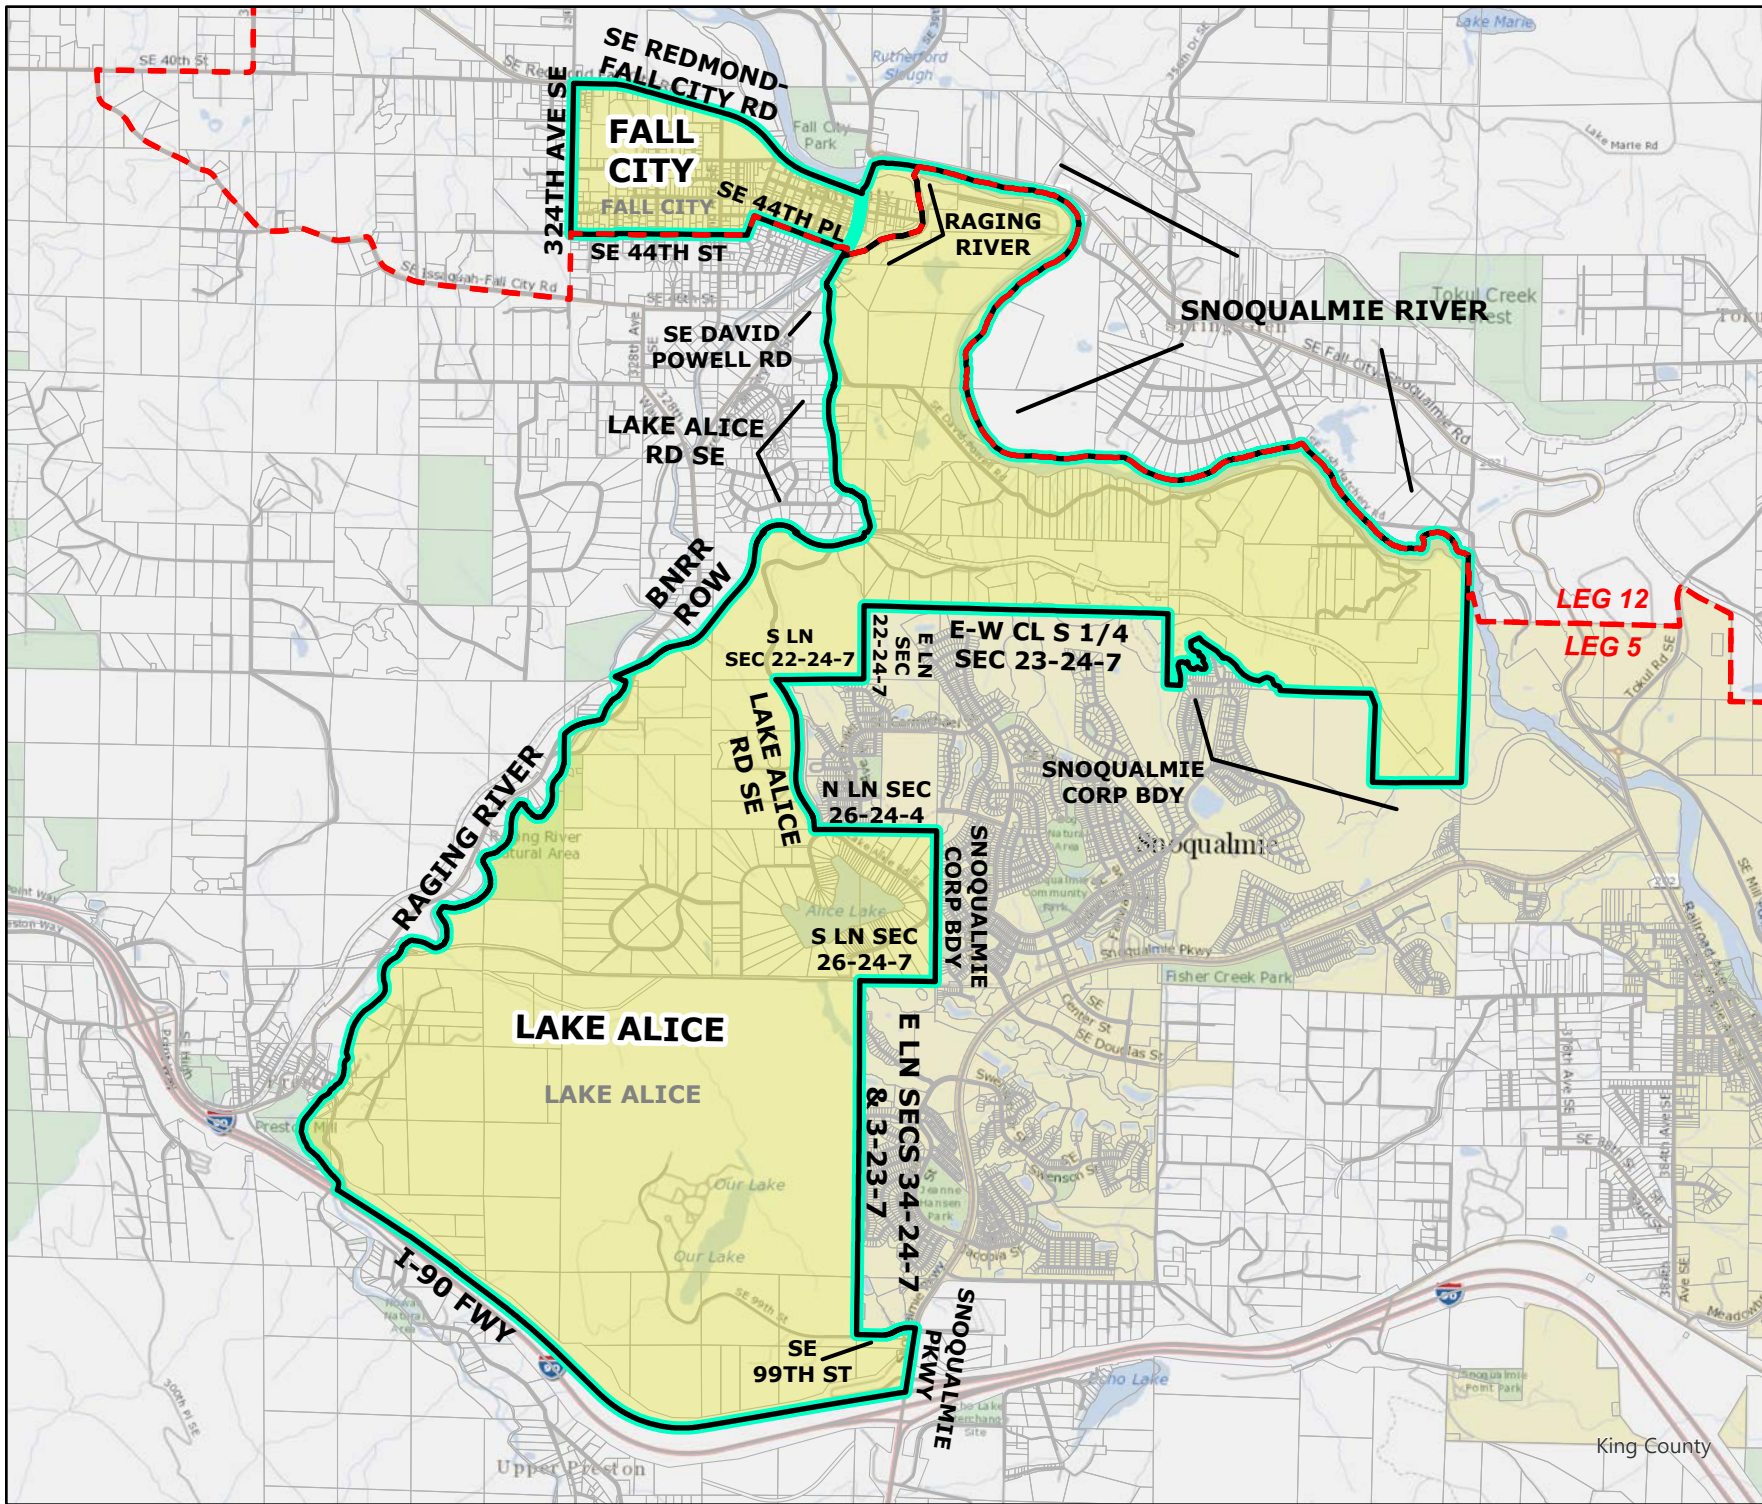

2022 Leg|Cong|KC Redistricting

Code	Precinct Name	NEW LG	NEW CG	NEW CC
2404	LAKE ALICE	5	8	3
0432	FALL CITY	12	8	3

Original Precinct(s) and OLD Districts				
2404	LAKE ALICE	5	8	3
0432	FALL CITY	5	8	3

*: Denotes precinct(s) that have been abolished.
Precinct map produced by King County GIS Elections in accordance with KCC 1.12.101 & RCW 29A.16.040

Legend

- Original Precinct(s)
- New Precinct(s)
- Altered Precinct(s)
- Legislative Districts
- Congressional Districts
- King County Council Districts