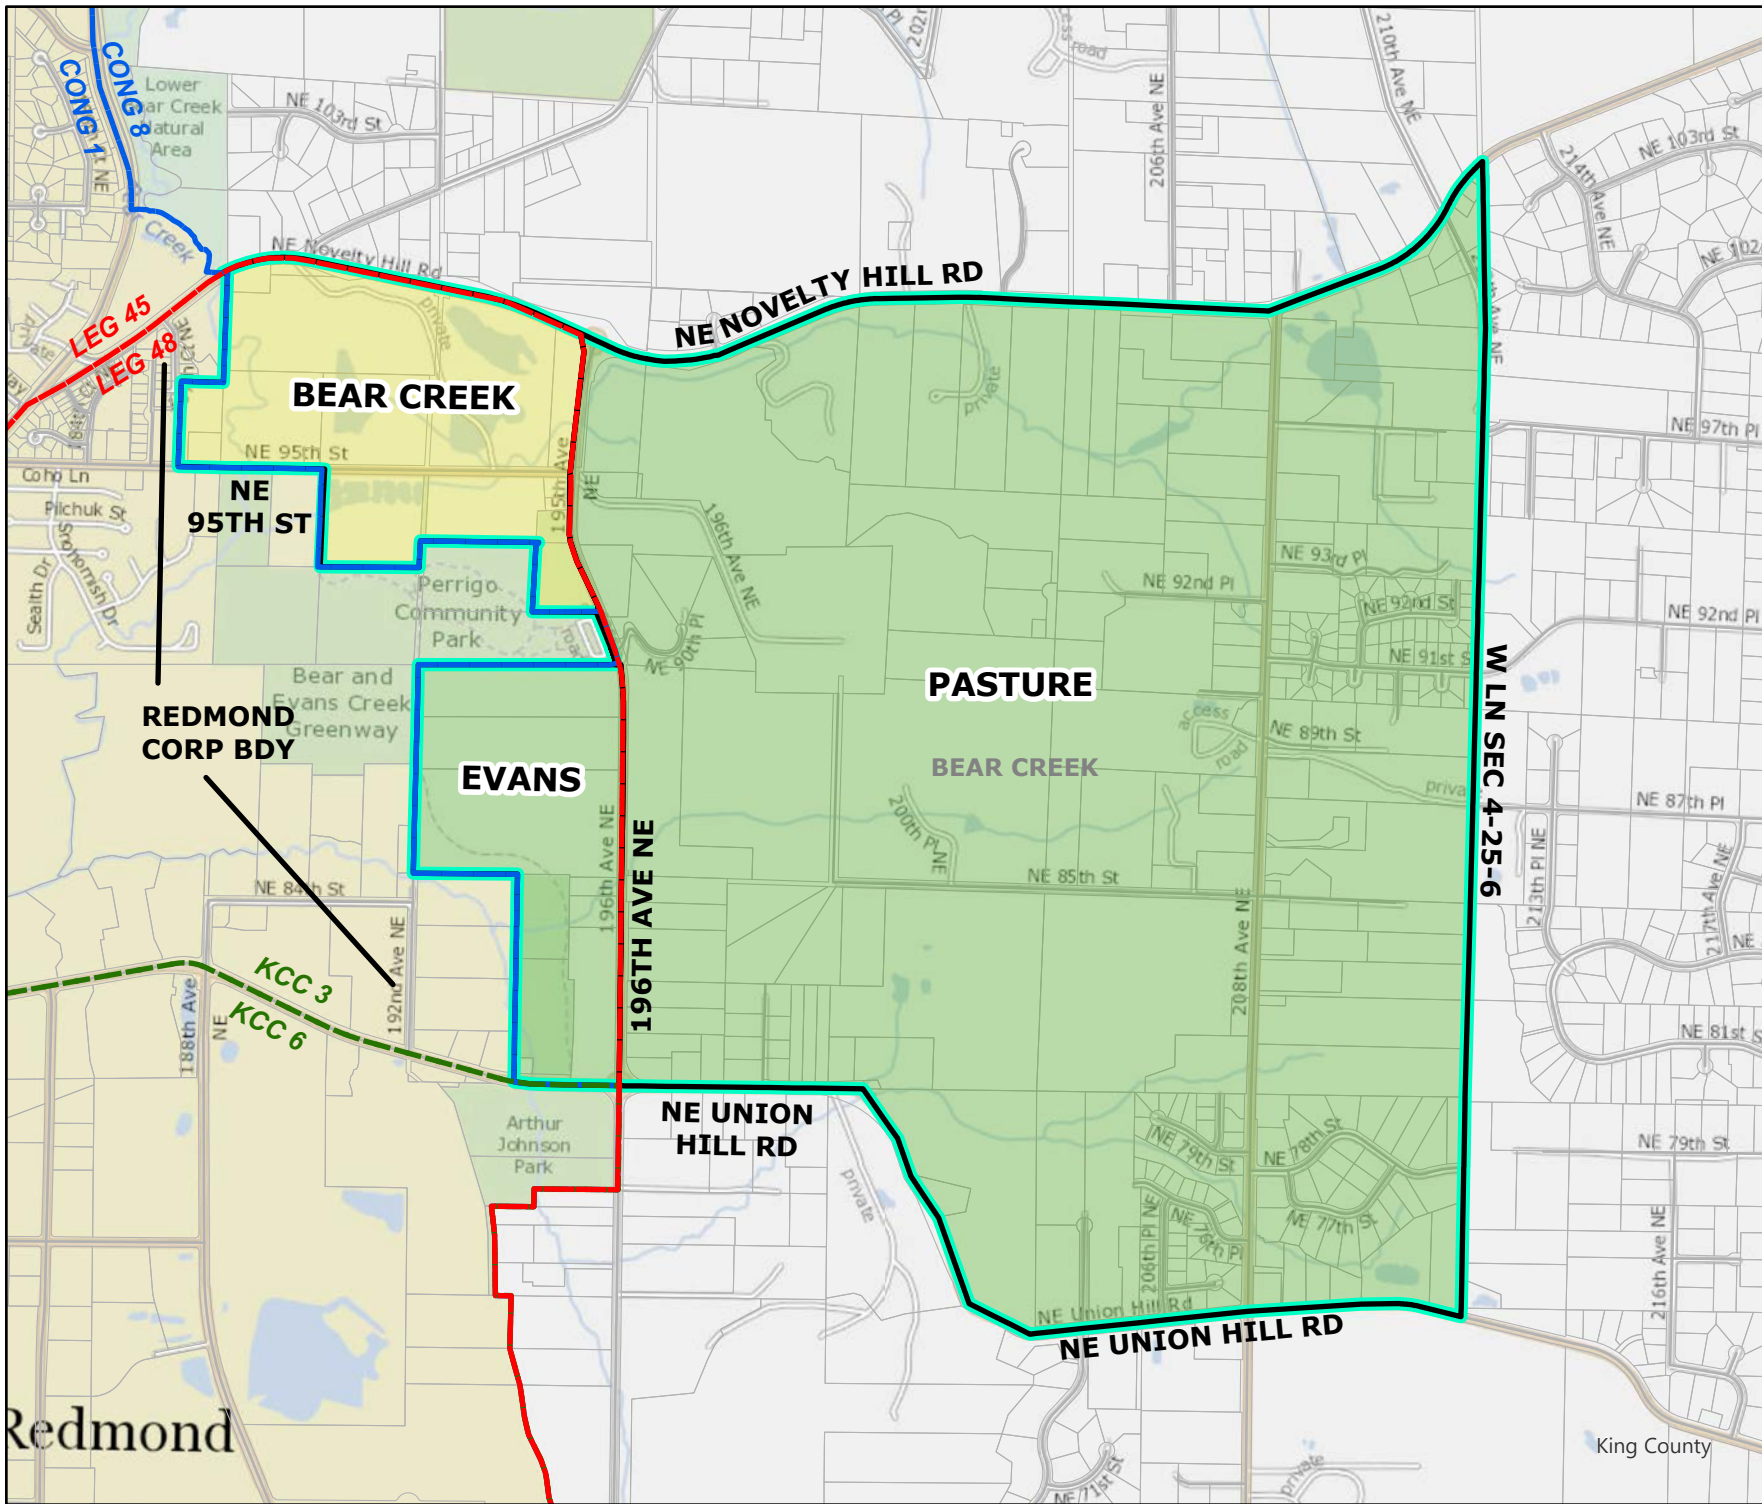

2022 Leg|Cong|KC Redistricting

Code	Precinct Name	NEW LG	NEW CG	NEW CC
3955	PASTURE	45	8	3
3965	EVANS	48	8	3
0098	BEAR CREEK	48	8	3

Original Precinct(s) and OLD Districts

0098	BEAR CREEK	45	1	3

*: Denotes precinct(s) that have been abolished.
Precinct map produced by King County GIS Elections in accordance with KCC 1.12.101 & RCW 29A.16.040

Legend

- Original Precinct(s)
- New Precinct(s)
- Altered Precinct(s)
- Legislative Districts
- Congressional Districts
- King County Council Districts