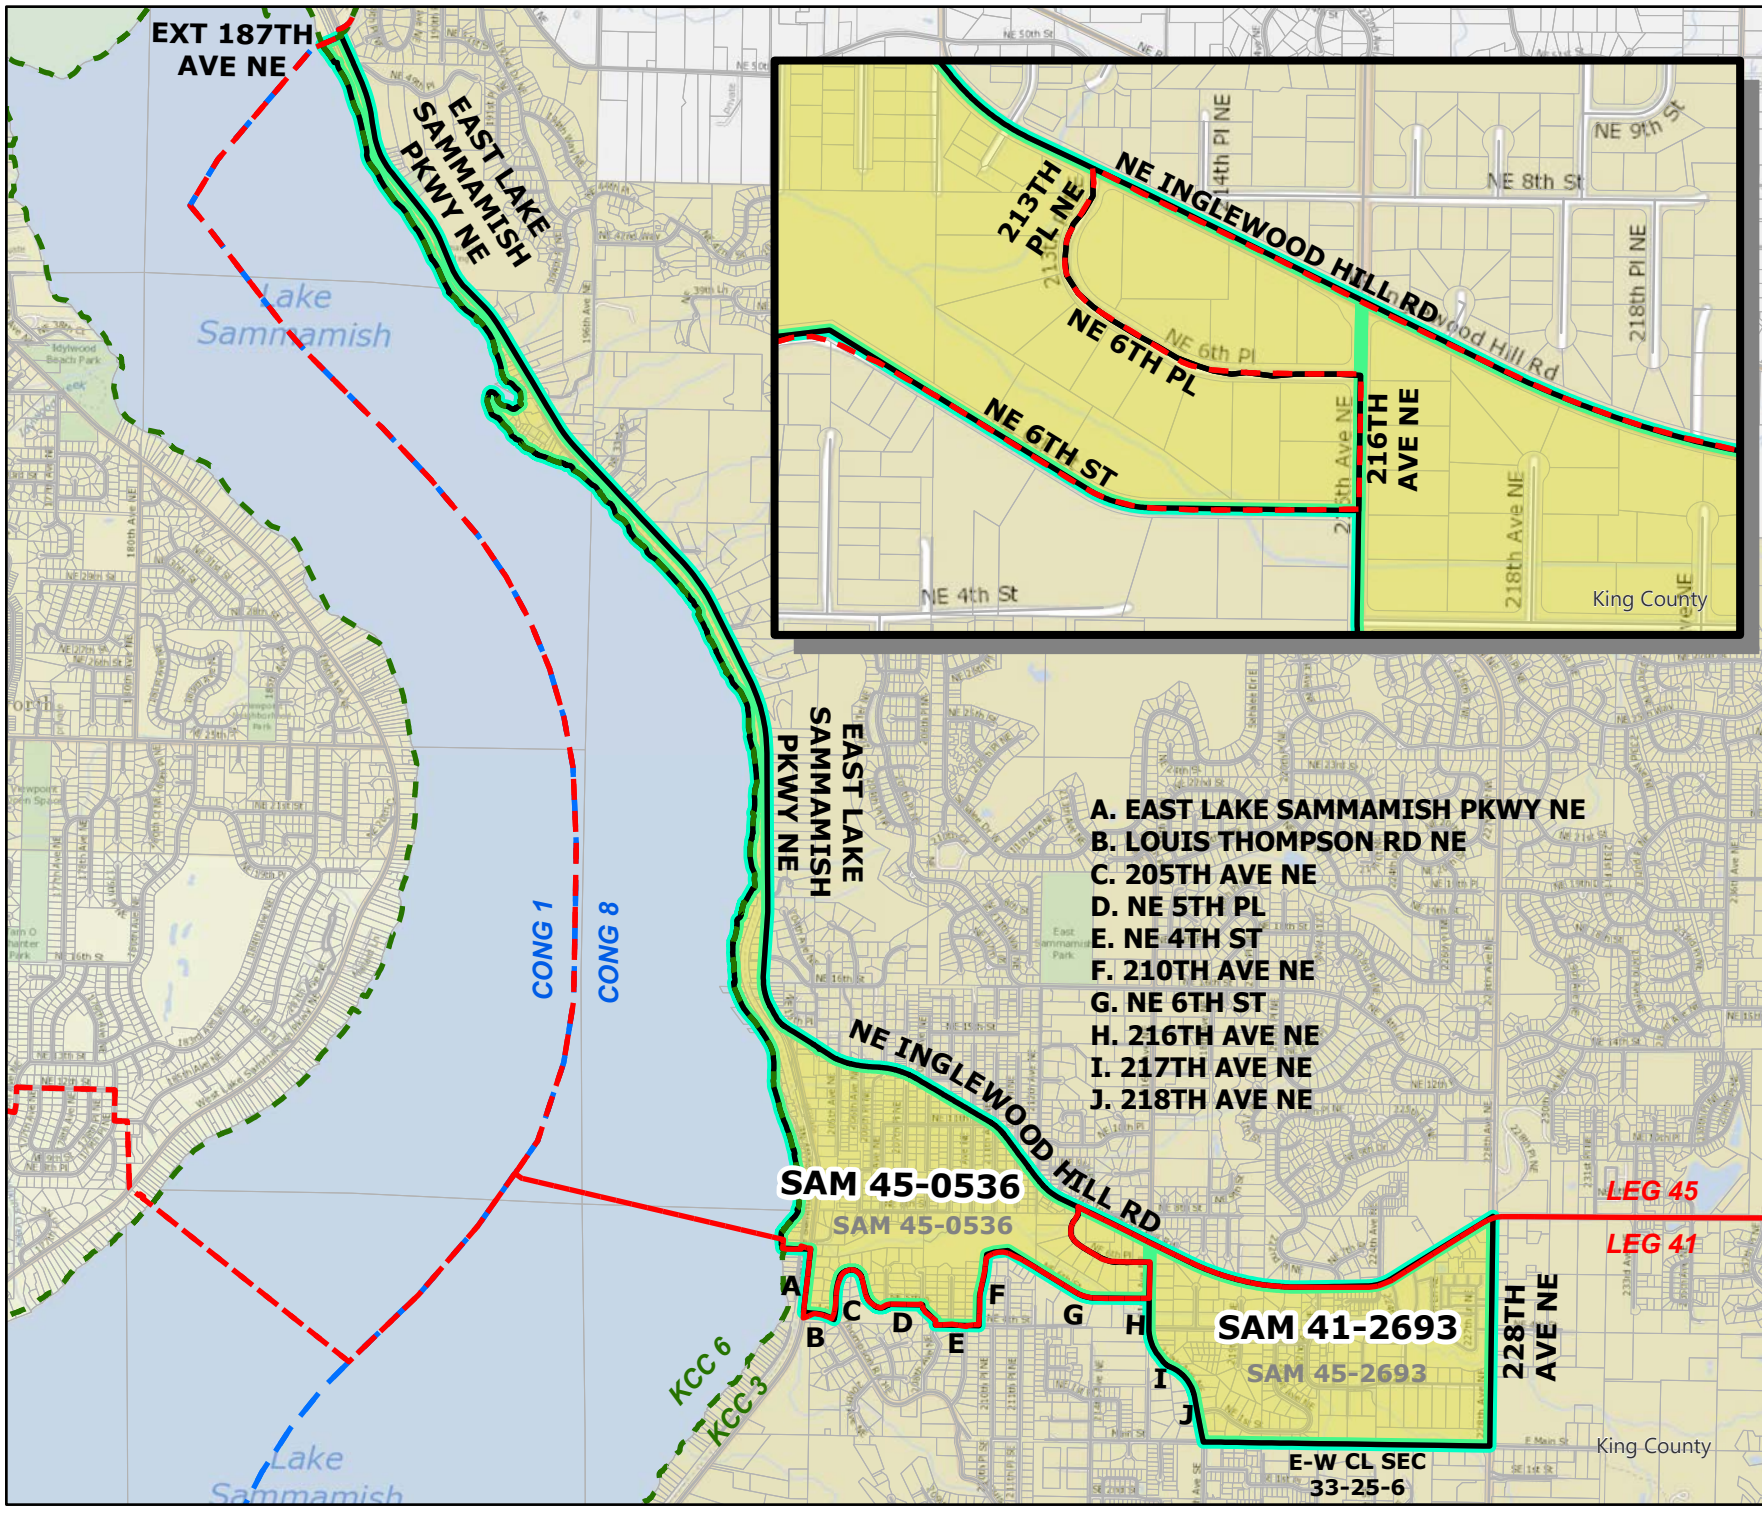

2022 Leg|Cong|KC Redistricting

Code	Precinct Name	NEW LG	NEW CG	NEW CC
0536	SAM 45-0536	45	8	3
2693	SAM 41-2693	41	8	3

Original Precinct(s) and OLD Districts				
0536	SAM 45-0536	45	8	3
2693	SAM 45-2693	45	8	3

*: Denotes precinct(s) that have been abolished.
Precinct map produced by King County GIS Elections in accordance with KCC 1.12.101 & RCW 29A.16.040

Legend

- Original Precinct(s)
- New Precinct(s)
- Altered Precinct(s)
- Legislative Districts
- Congressional Districts
- King County Council Districts