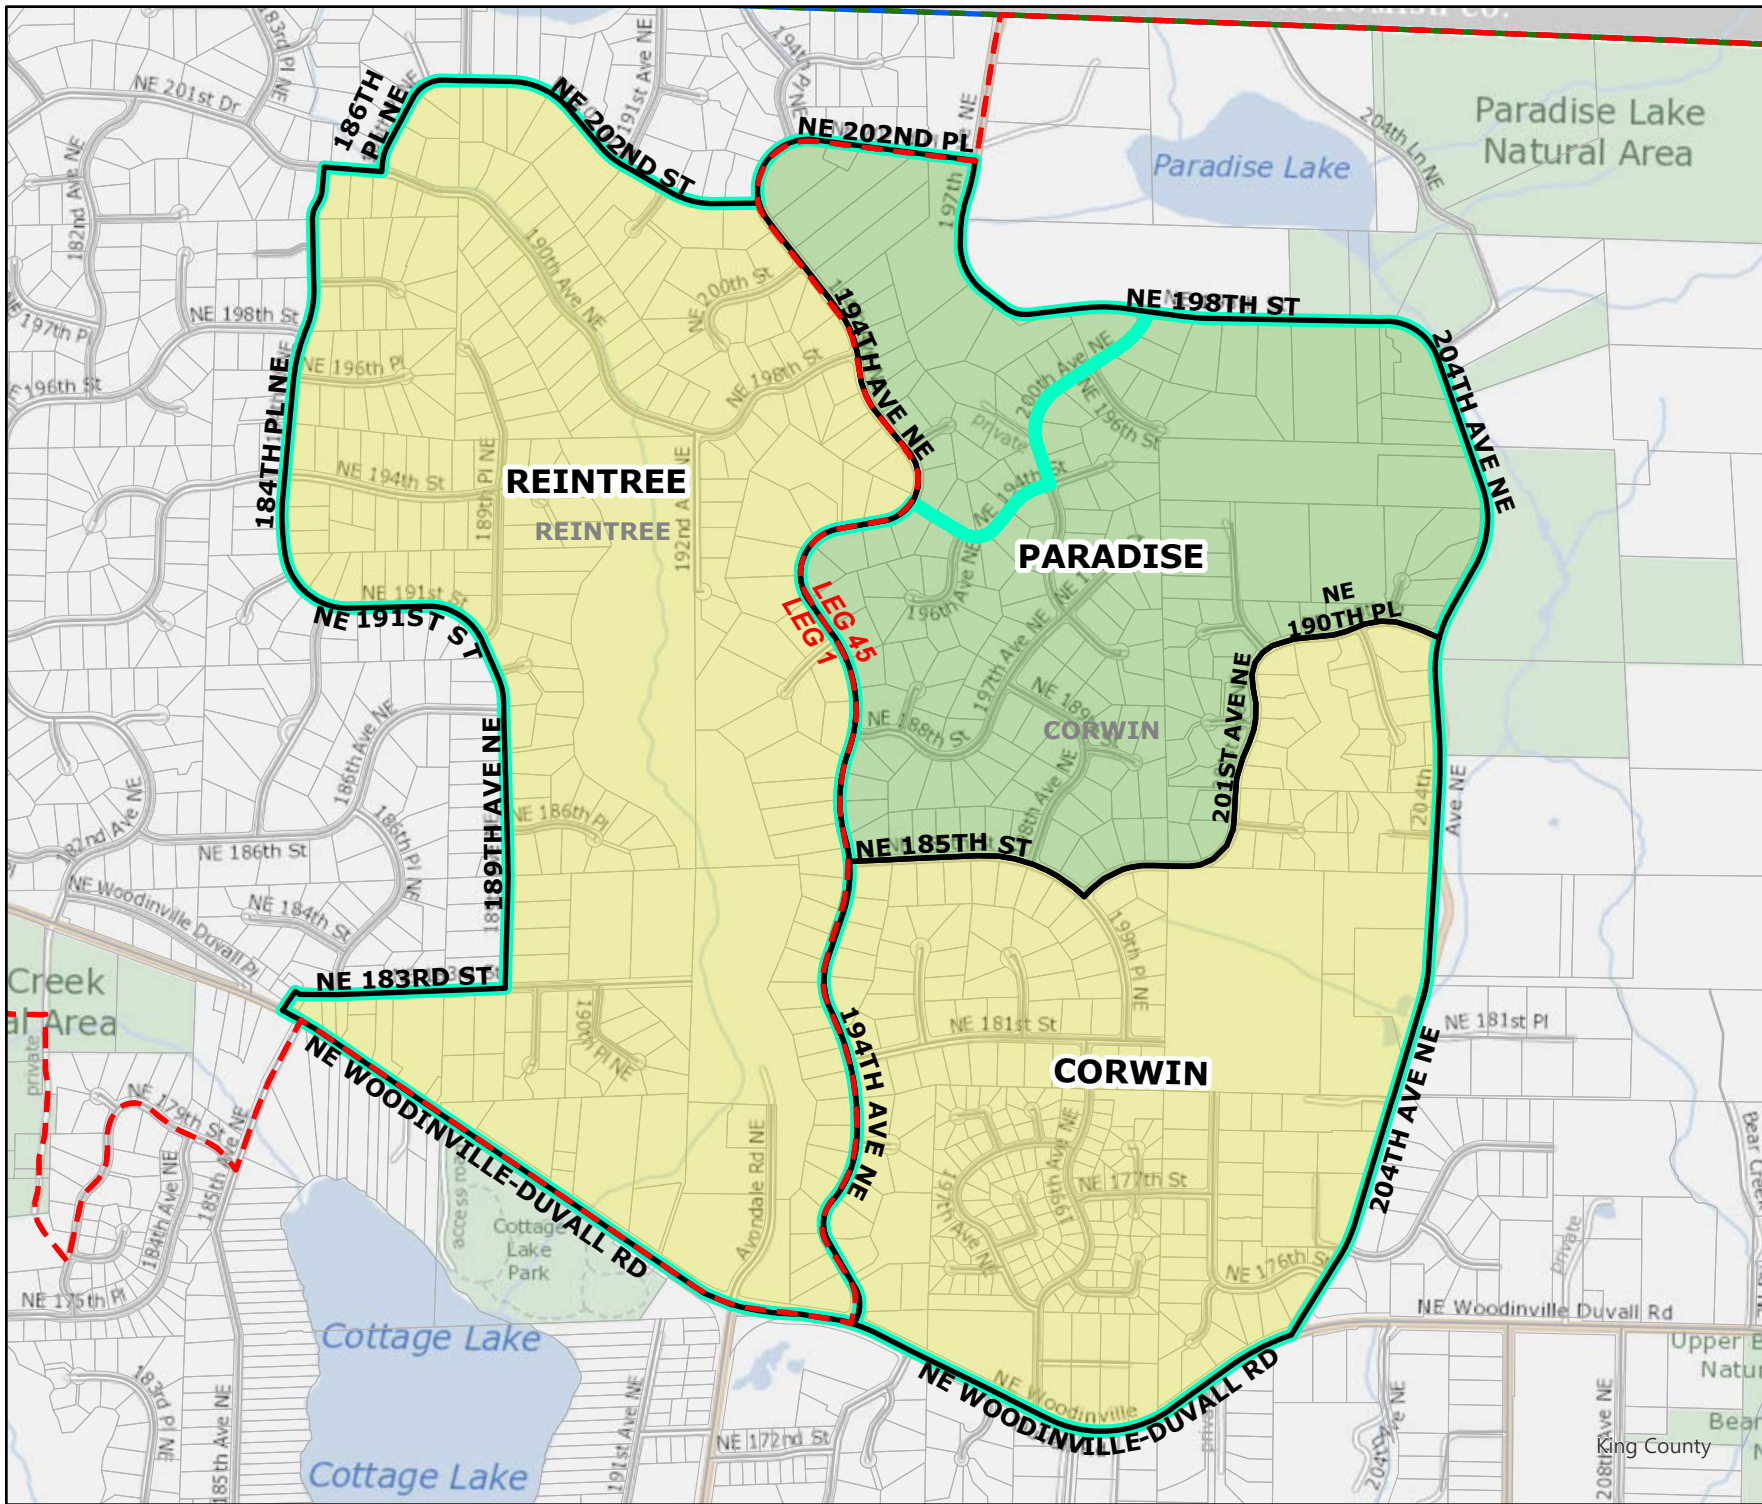

2022 Leg | Cong | KC Redistricting

Code	Precinct Name	NEW LG	NEW CG	NEW CC
3971	PARADISE	45	8	3
2493	REINTREE	1	8	3
2725	CORWIN	45	8	3

Original Precinct(s) and OLD Districts				
2493	REINTREE	45	1	3
2725	CORWIN	45	1	3

*: Denotes precinct(s) that have been abolished.
Precinct map produced by King County GIS Elections in accordance with KCC 1.12.101 & RCW 29A.16.040

Legend

- Original Precinct(s)
- New Precinct(s)
- Altered Precinct(s)
- Legislative Districts
- Congressional Districts
- King County Council Districts