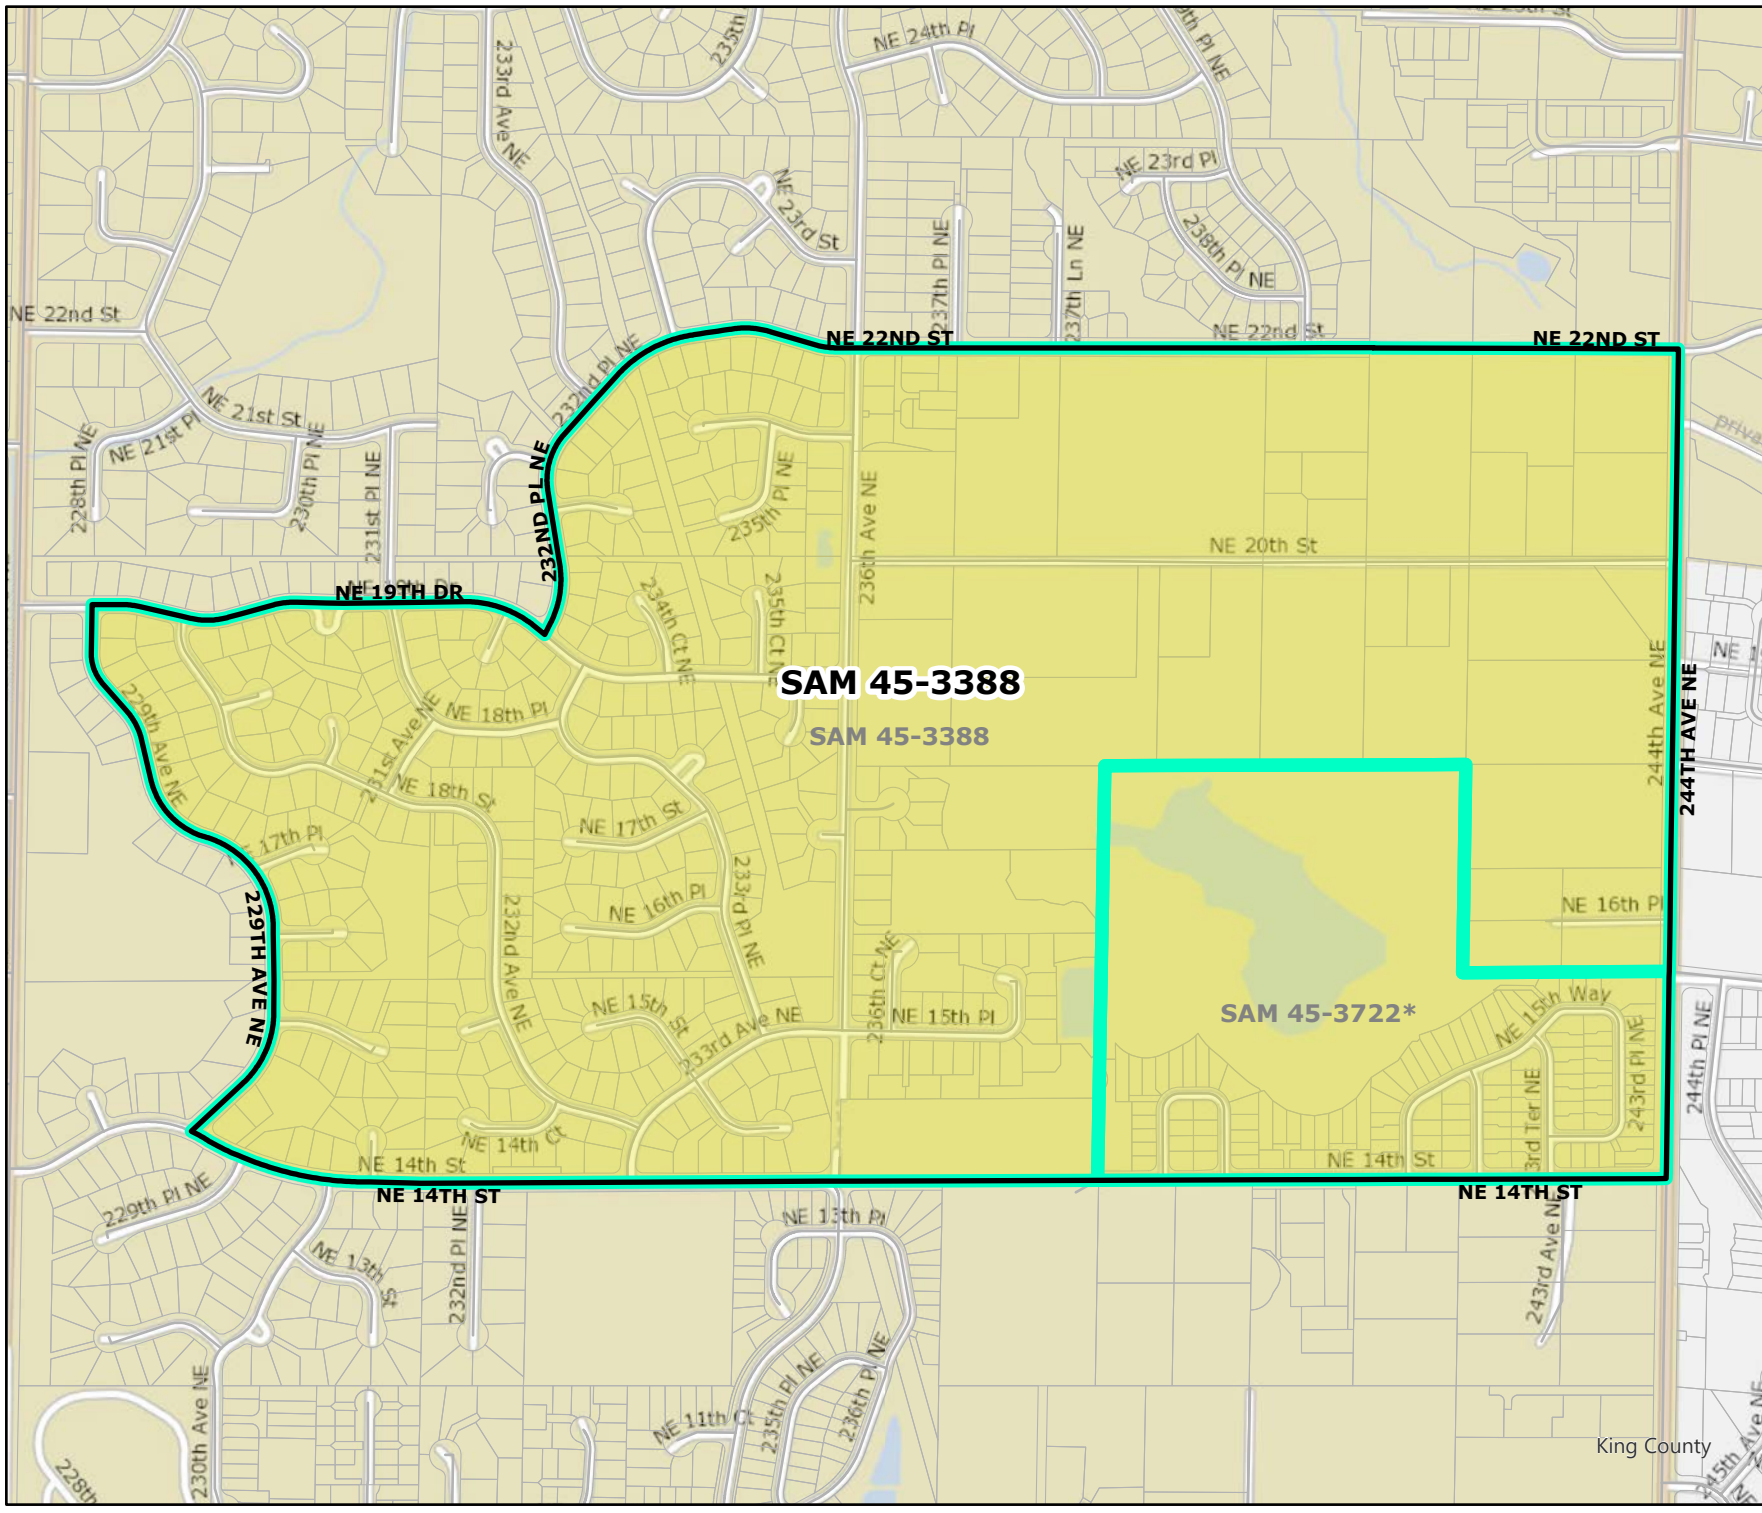

2022 Leg|Cong|KC Redistricting

Code	Precinct Name	NEW LG	NEW CG	NEW CC
3388	SAM 45-3388	45	8	3
Original Precinct(s) and OLD Districts				
3388	SAM 45-3388	45	8	3
3722	SAM 45-3722*	45	1	3

*: Denotes precinct(s) that have been abolished.
Precinct map produced by King County GIS Elections in accordance with KCC 1.12.101 & RCW 29A.16.040

Legend

- Original Precinct(s)
- New Precinct(s)
- Altered Precinct(s)
- Legislative Districts
- Congressional Districts
- King County Council Districts