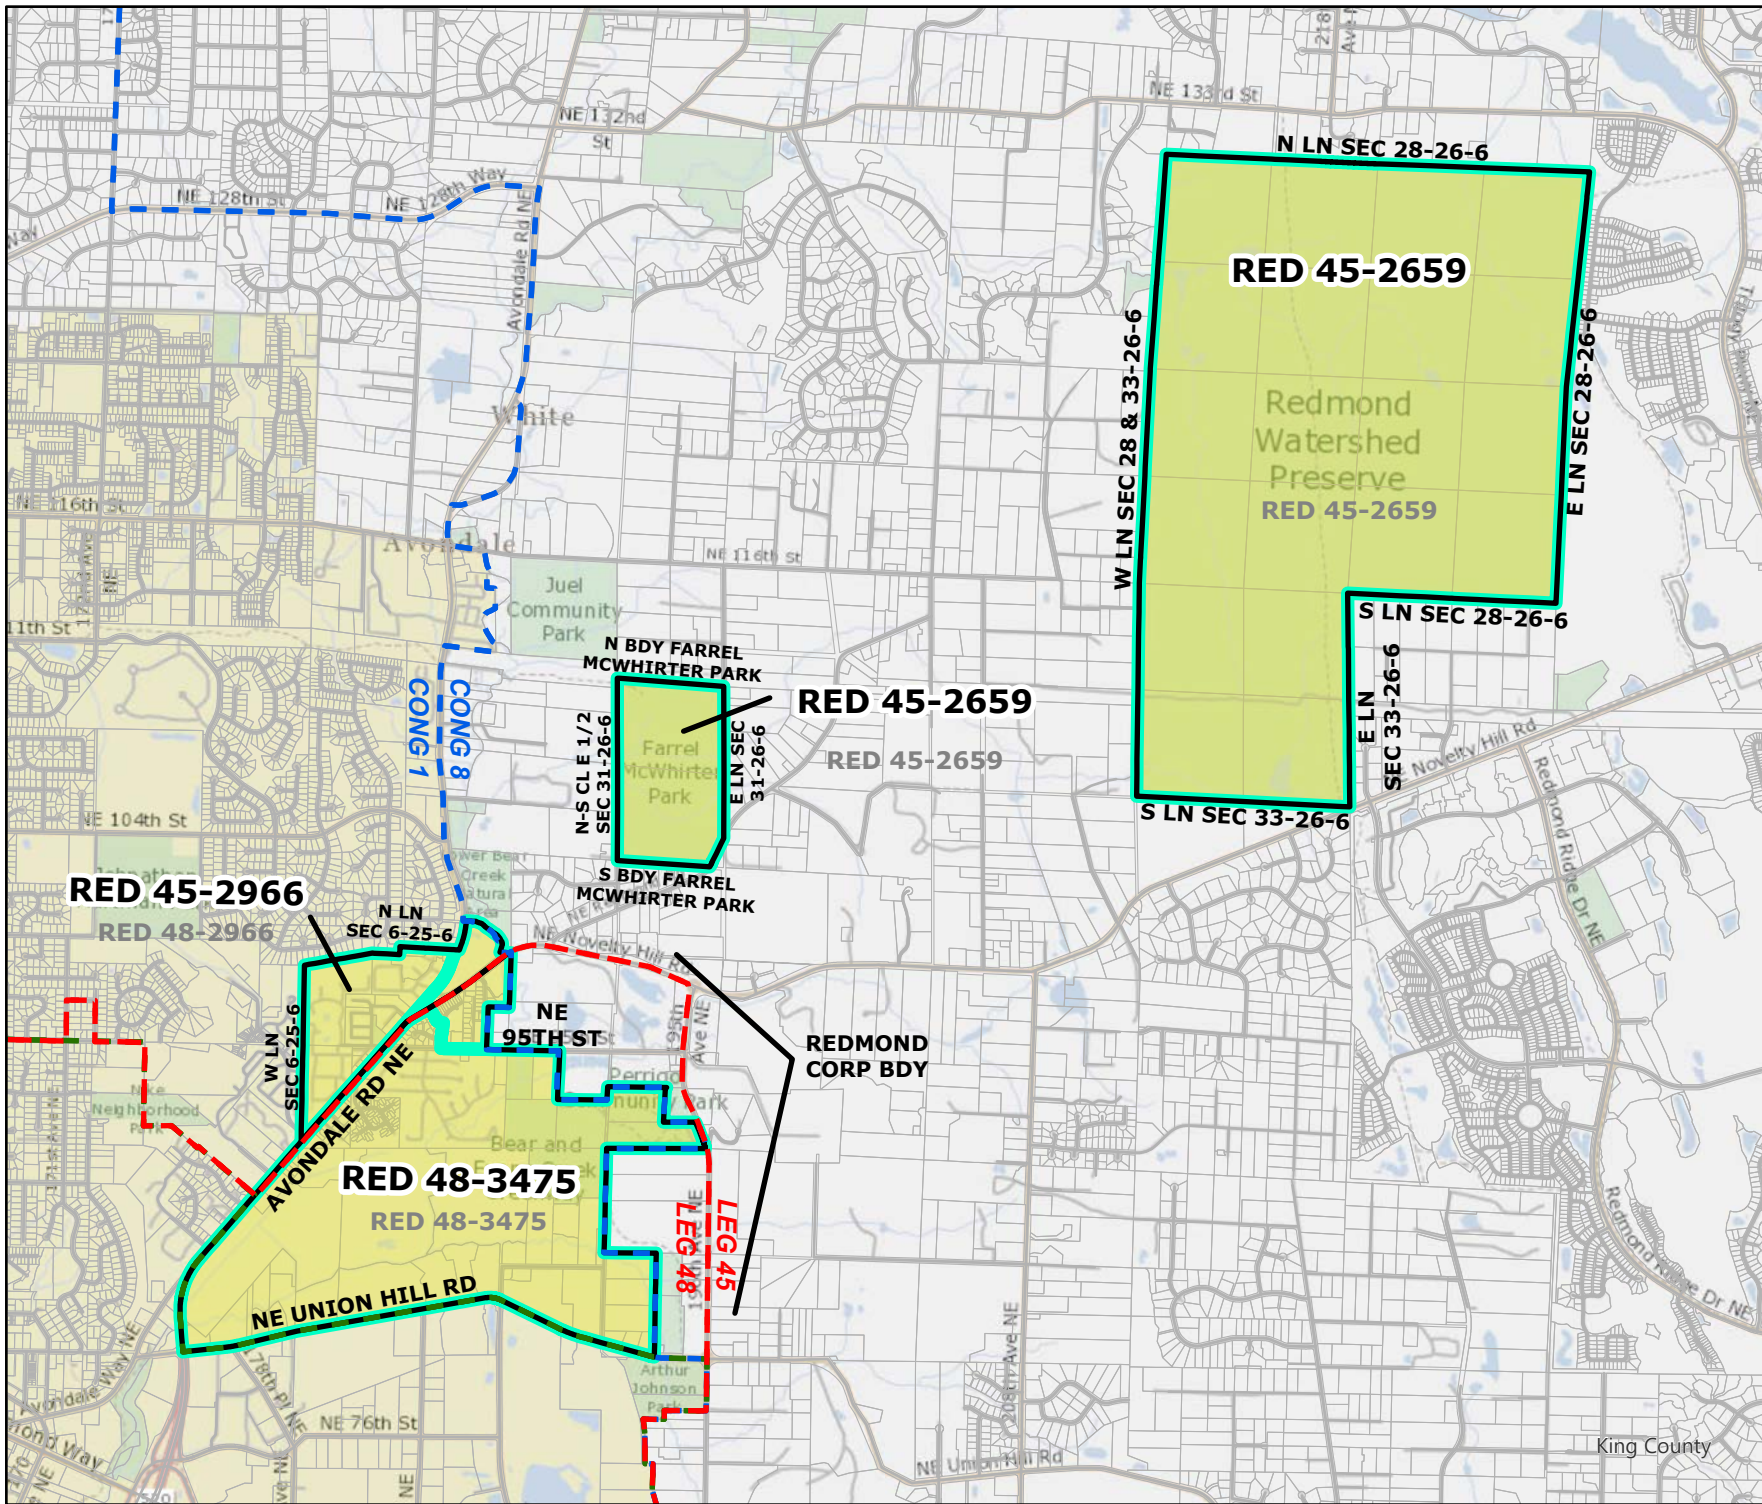

2022 Leg|Cong|KC Redistricting

Code	Precinct Name	NEW LG	NEW CG	NEW CC
2659	RED 45-2659	45	8	3
2966	RED 45-2966	45	1	3
3475	RED 48-3475	48	1	3

Original Precinct(s) and OLD Districts				
2659	RED 45-2659	45	1	3
2966	RED 48-2966	48	1	3
3475	RED 48-3475	48	1	3

*: Denotes precinct(s) that have been abolished.
Precinct map produced by King County GIS Elections in accordance with KCC 1.12.101 & RCW 29A.16.040

Legend

- Original Precinct(s)
- New Precinct(s)
- Altered Precinct(s)
- Legislative Districts
- Congressional Districts
- King County Council Districts