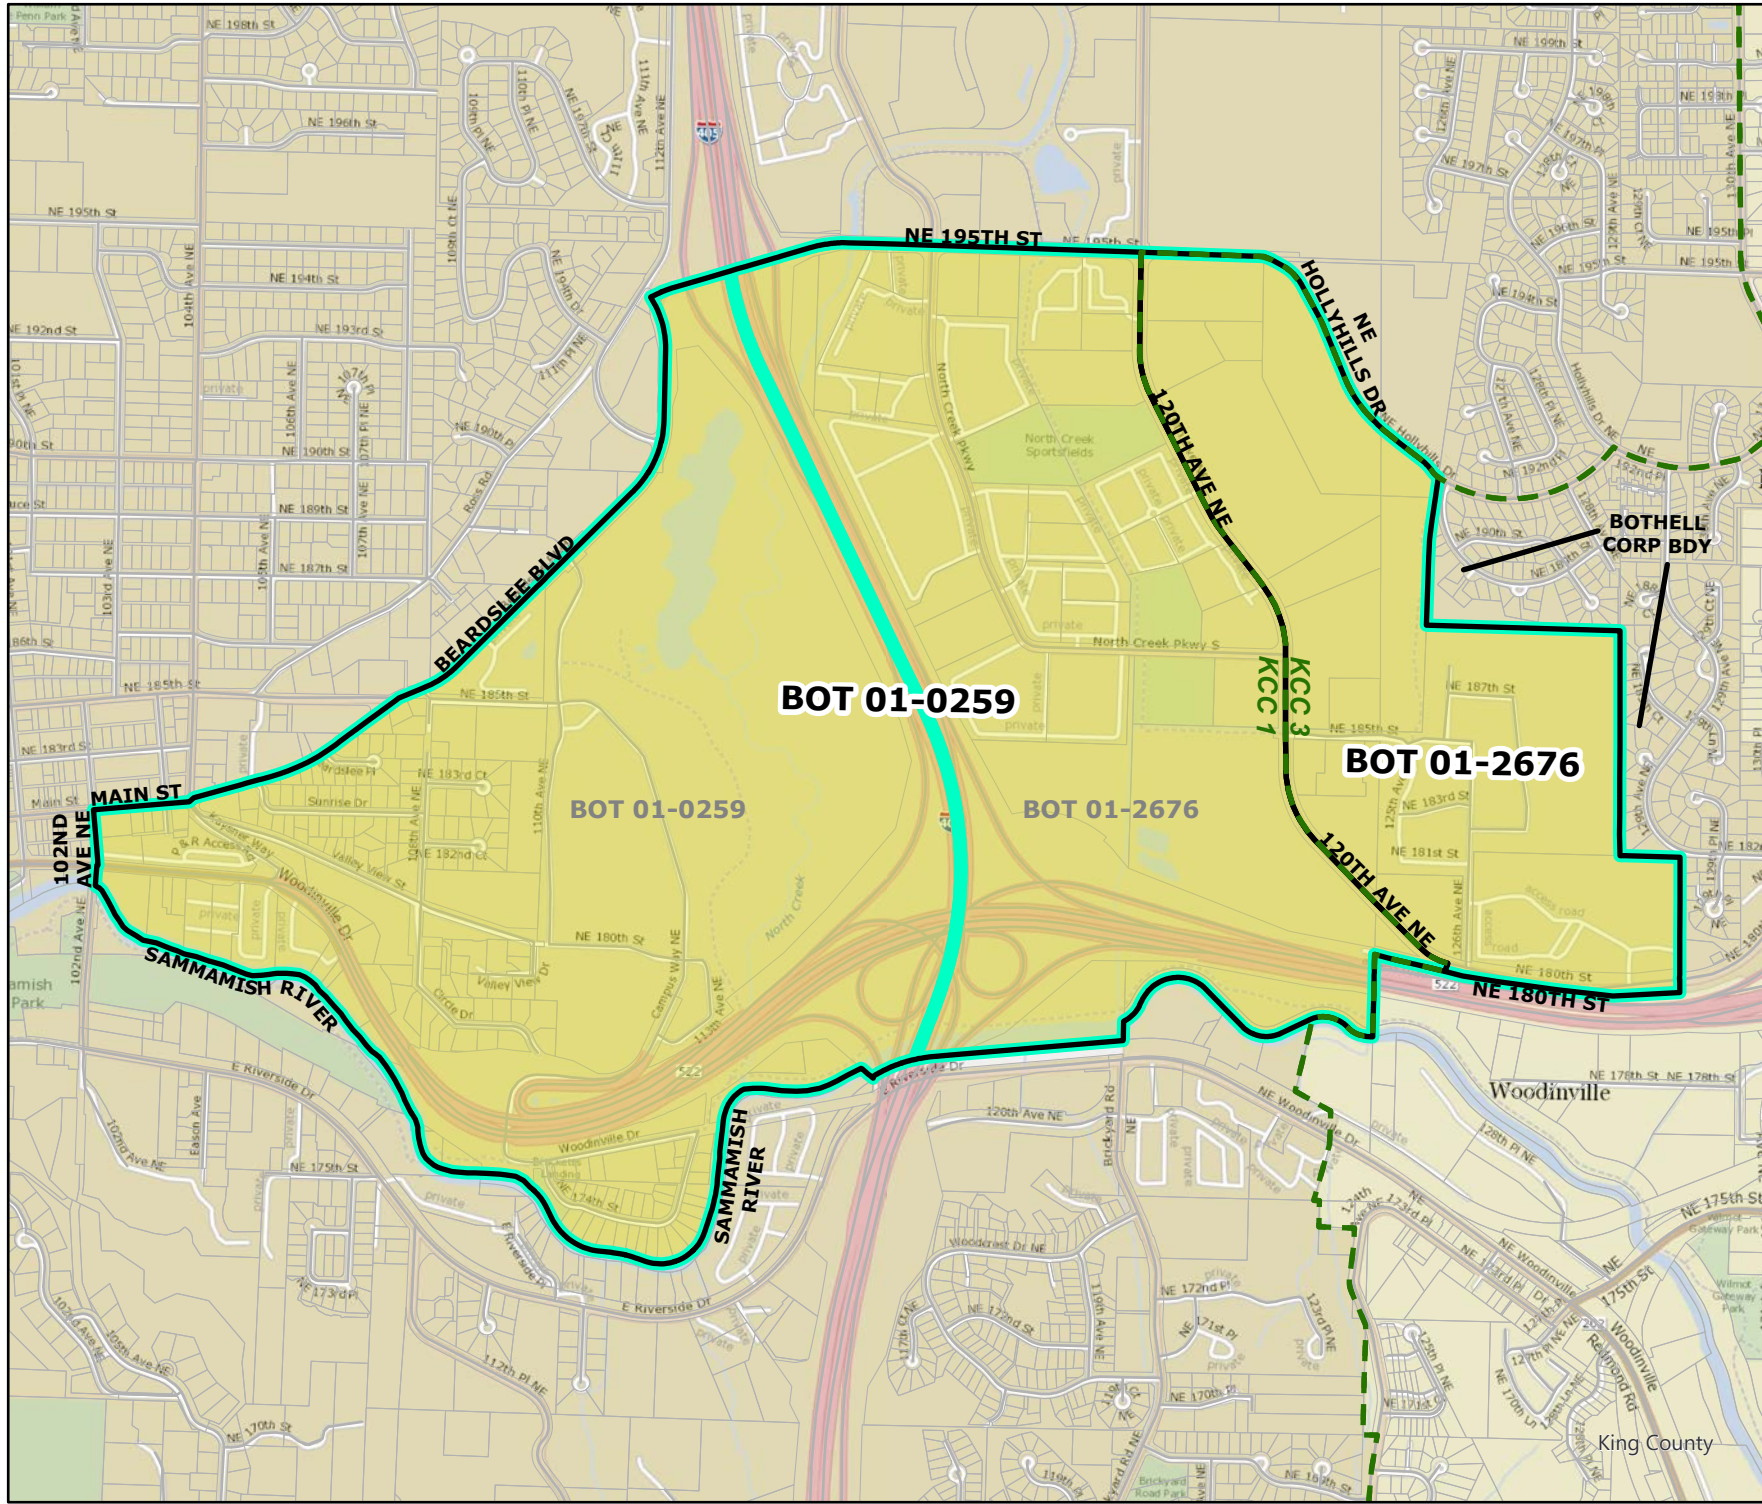

2022 Leg | Cong | KC Redistricting

Code	Precinct Name	NEW LG	NEW CG	NEW CC
2676	BOT 01-2676	1	1	3
0259	BOT 01-0259	1	1	1

Original Precinct(s) and OLD Districts				
2676	BOT 01-2676	1	1	1
0259	BOT 01-0259	1	1	1

*: Denotes precinct(s) that have been abolished.
Precinct map produced by King County GIS Elections in accordance with KCC 1.12.101 & RCW 29A.16.040

Legend

- Original Precinct(s)
- New Precinct(s)
- Altered Precinct(s)
- Legislative Districts
- Congressional Districts
- King County Council Districts