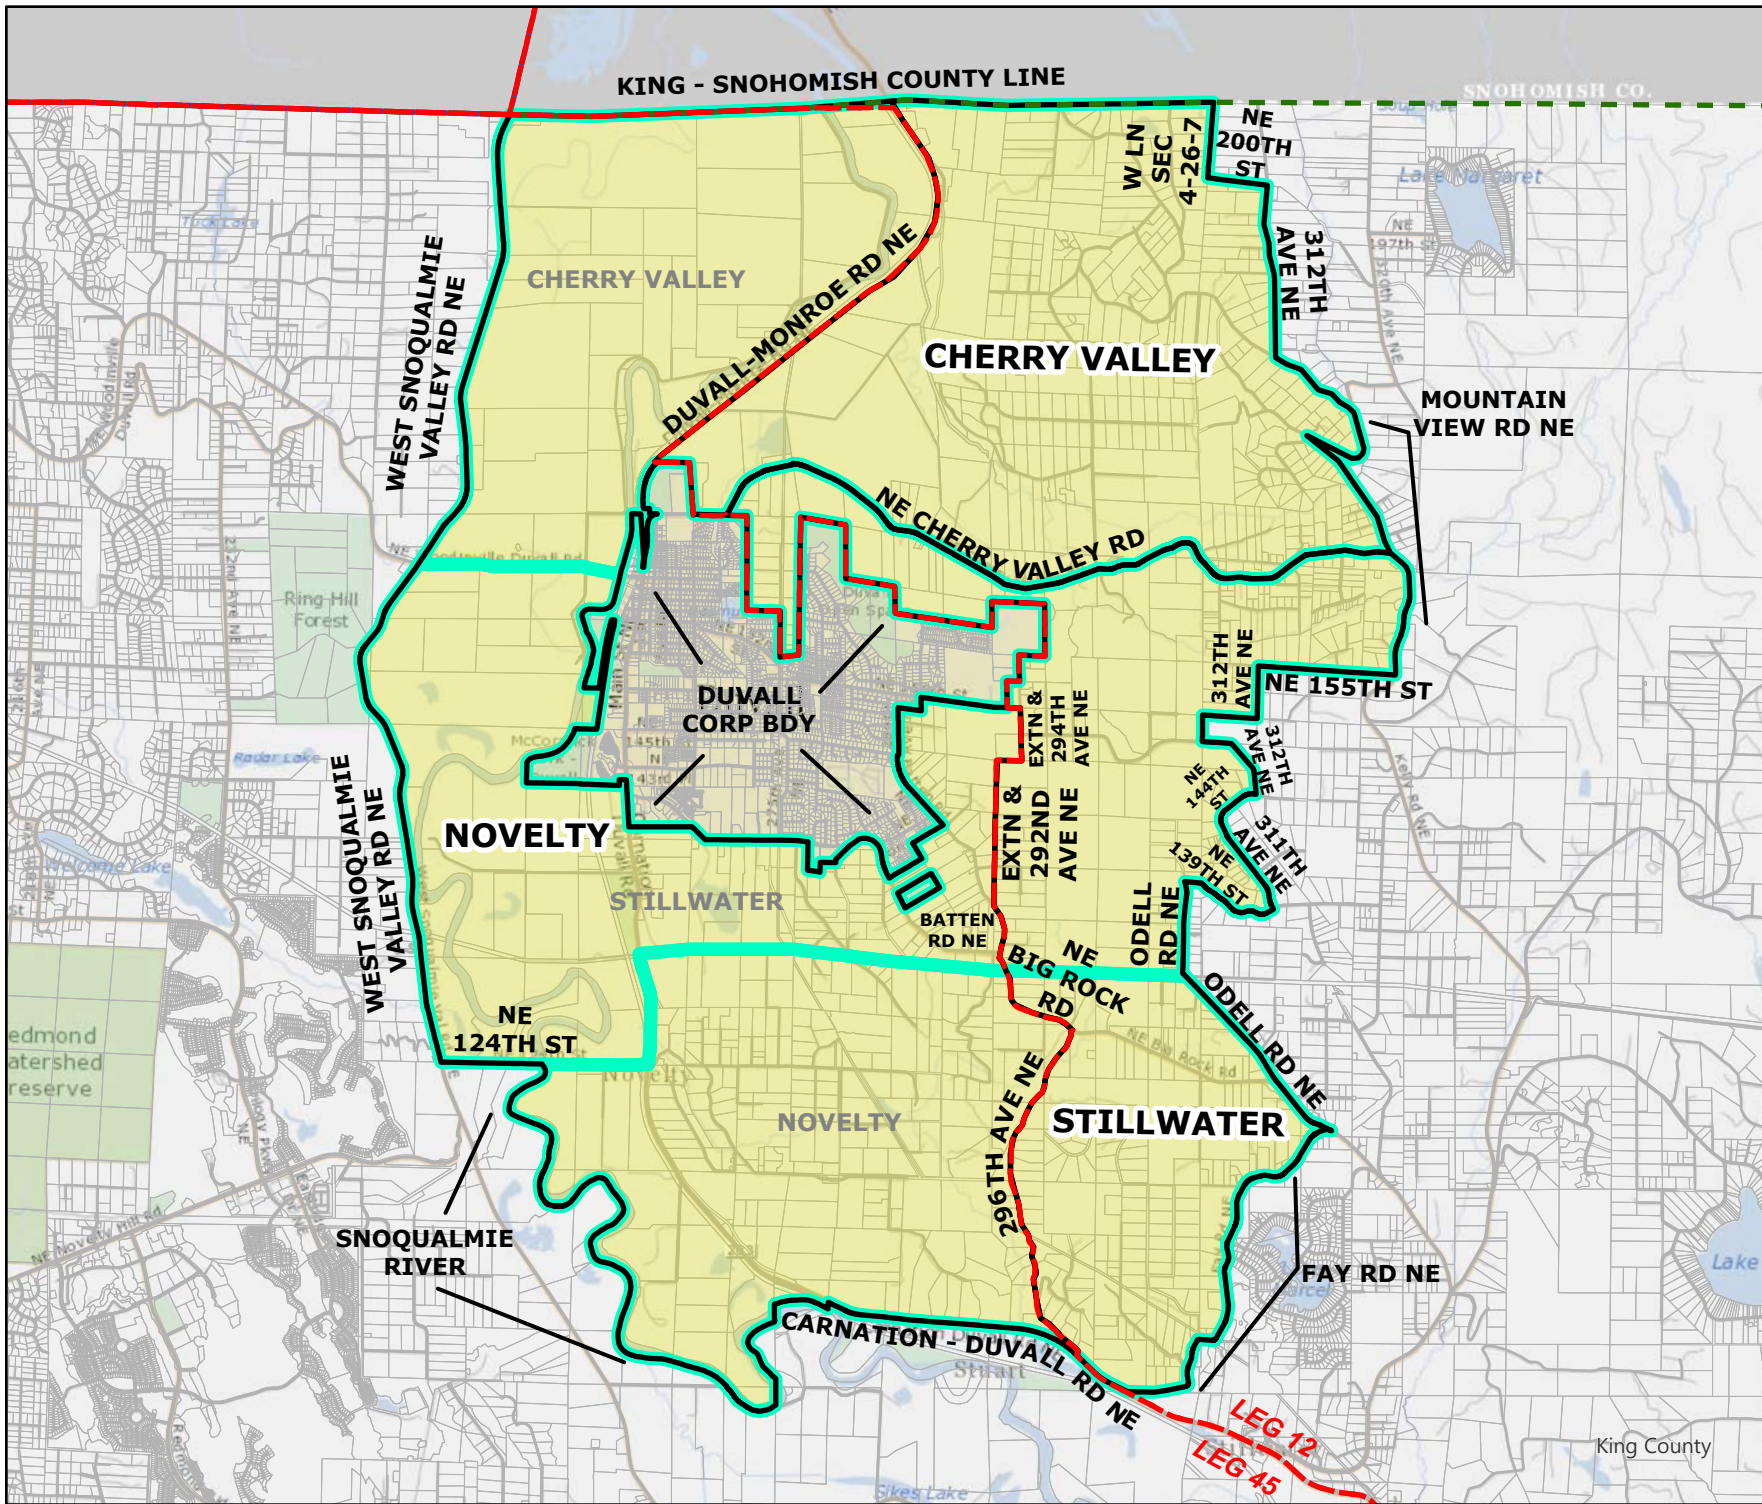

2022 Leg|Cong|KC Redistricting

Code	Precinct Name	NEW LG	NEW CG	NEW CC
0314	CHERRY VALLEY	12	8	3
0869	NOVELTY	45	8	3
1122	STILLWATER	12	8	3

Original Precinct(s) and OLD Districts

0314	CHERRY VALLEY	45	1	3
0869	NOVELTY	5	1	3
1122	STILLWATER	45	1	3

*: Denotes precinct(s) that have been abolished.
Precinct map produced by King County GIS Elections in accordance with KCC 1.12.101 & RCW 29A.16.040

Legend

- Original Precinct(s)
- New Precinct(s)
- Altered Precinct(s)
- Legislative Districts
- Congressional Districts
- King County Council Districts