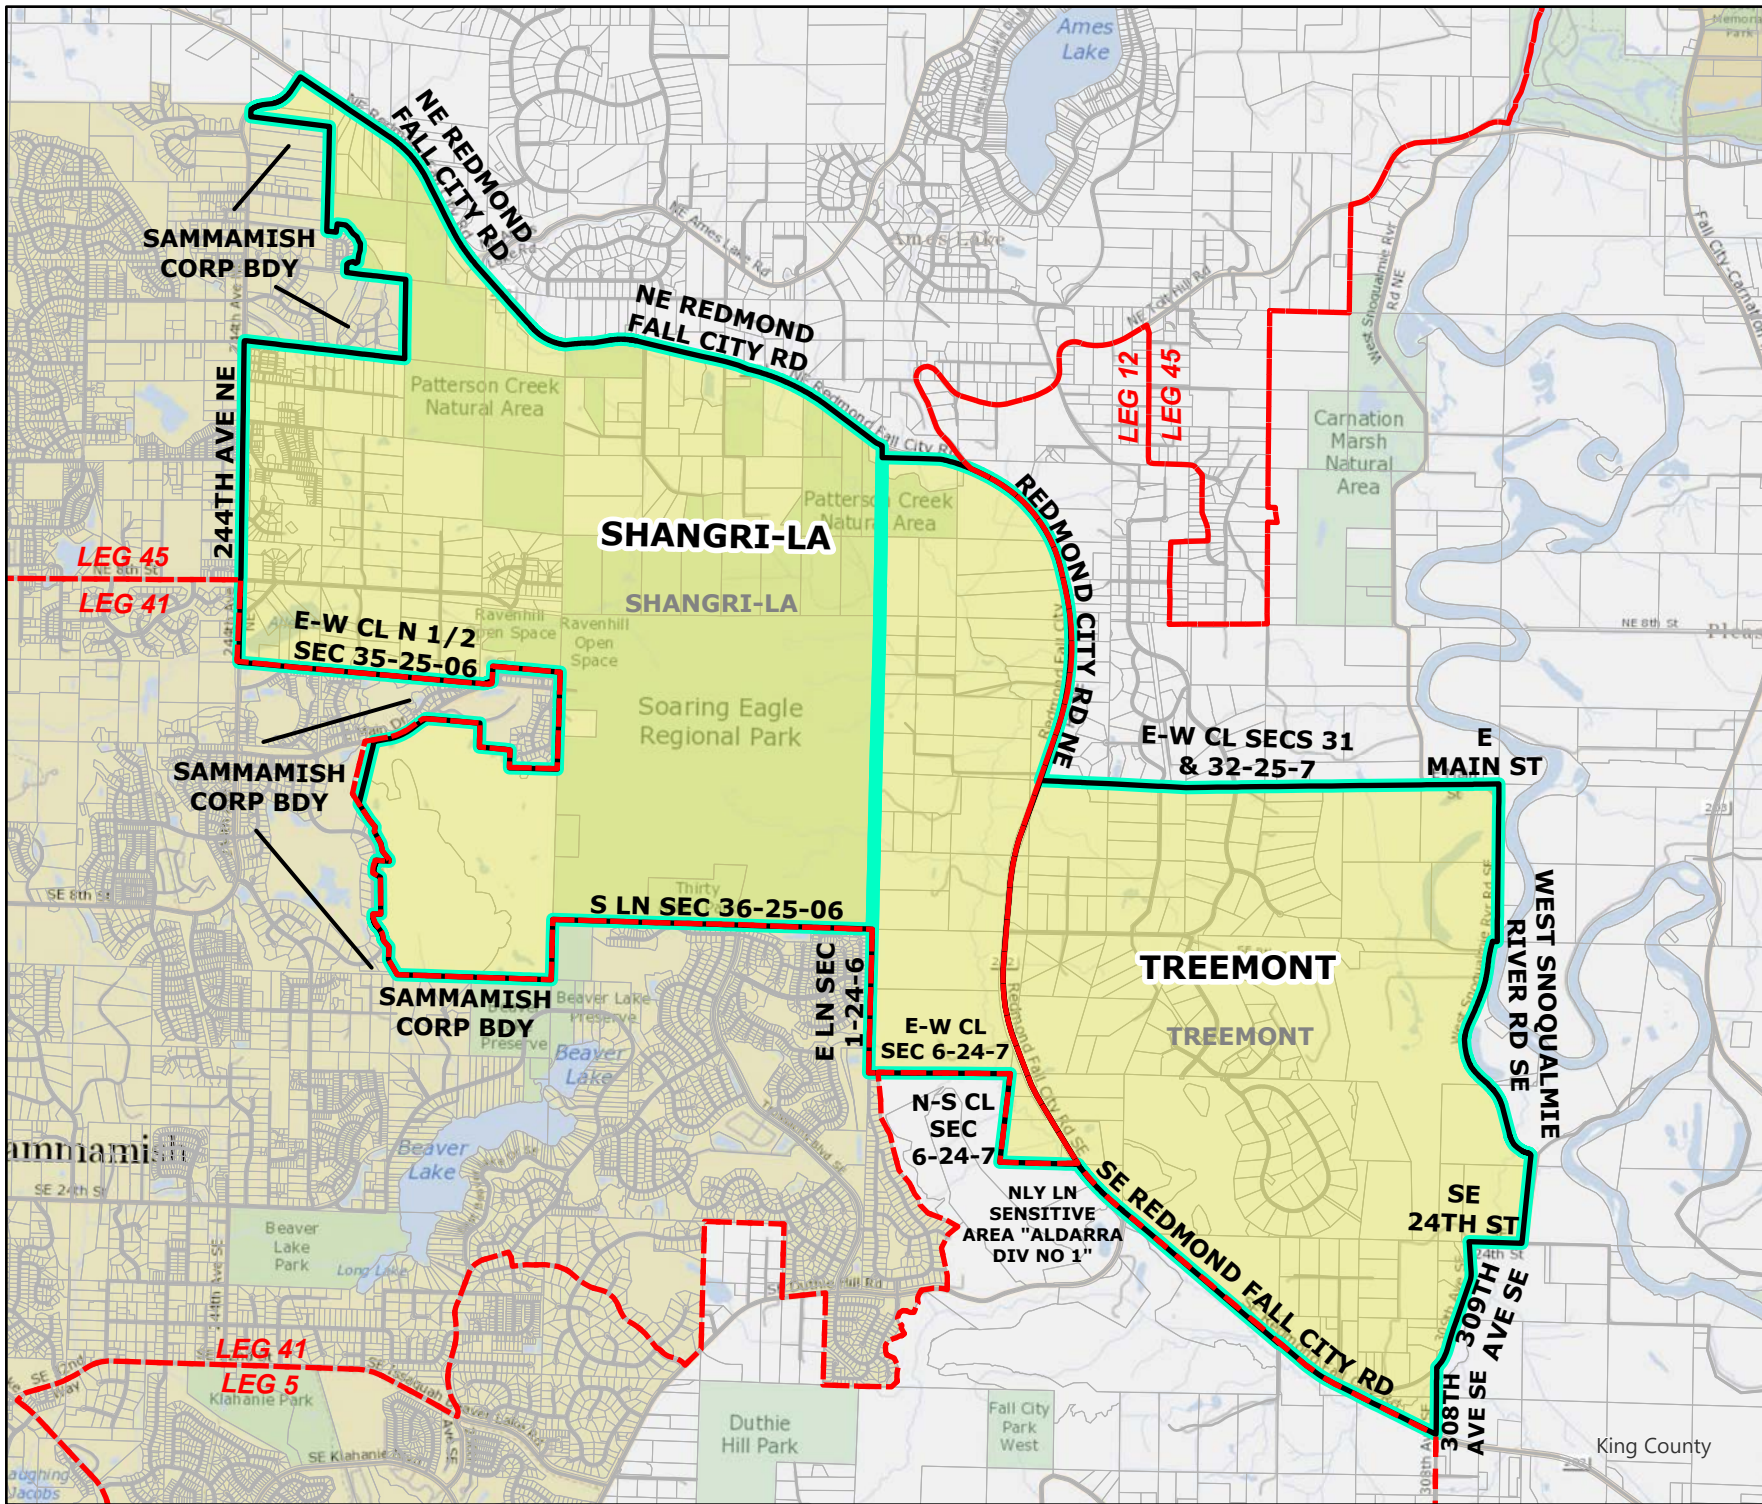

2022 Leg|Cong|KC Redistricting

Code	Precinct Name	NEW LG	NEW CG	NEW CC
1070	SHANGRI-LA	45	8	3
3735	TREEMONT	12	8	3

Original Precinct(s) and OLD Districts				
1070	SHANGRI-LA	45	1	3
3735	TREEMONT	5	1	3

*: Denotes precinct(s) that have been abolished.
Precinct map produced by King County GIS Elections in accordance with KCC 1.12.101 & RCW 29A.16.040

Legend

- Original Precinct(s)
- New Precinct(s)
- Altered Precinct(s)
- Legislative Districts
- Congressional Districts
- King County Council Districts