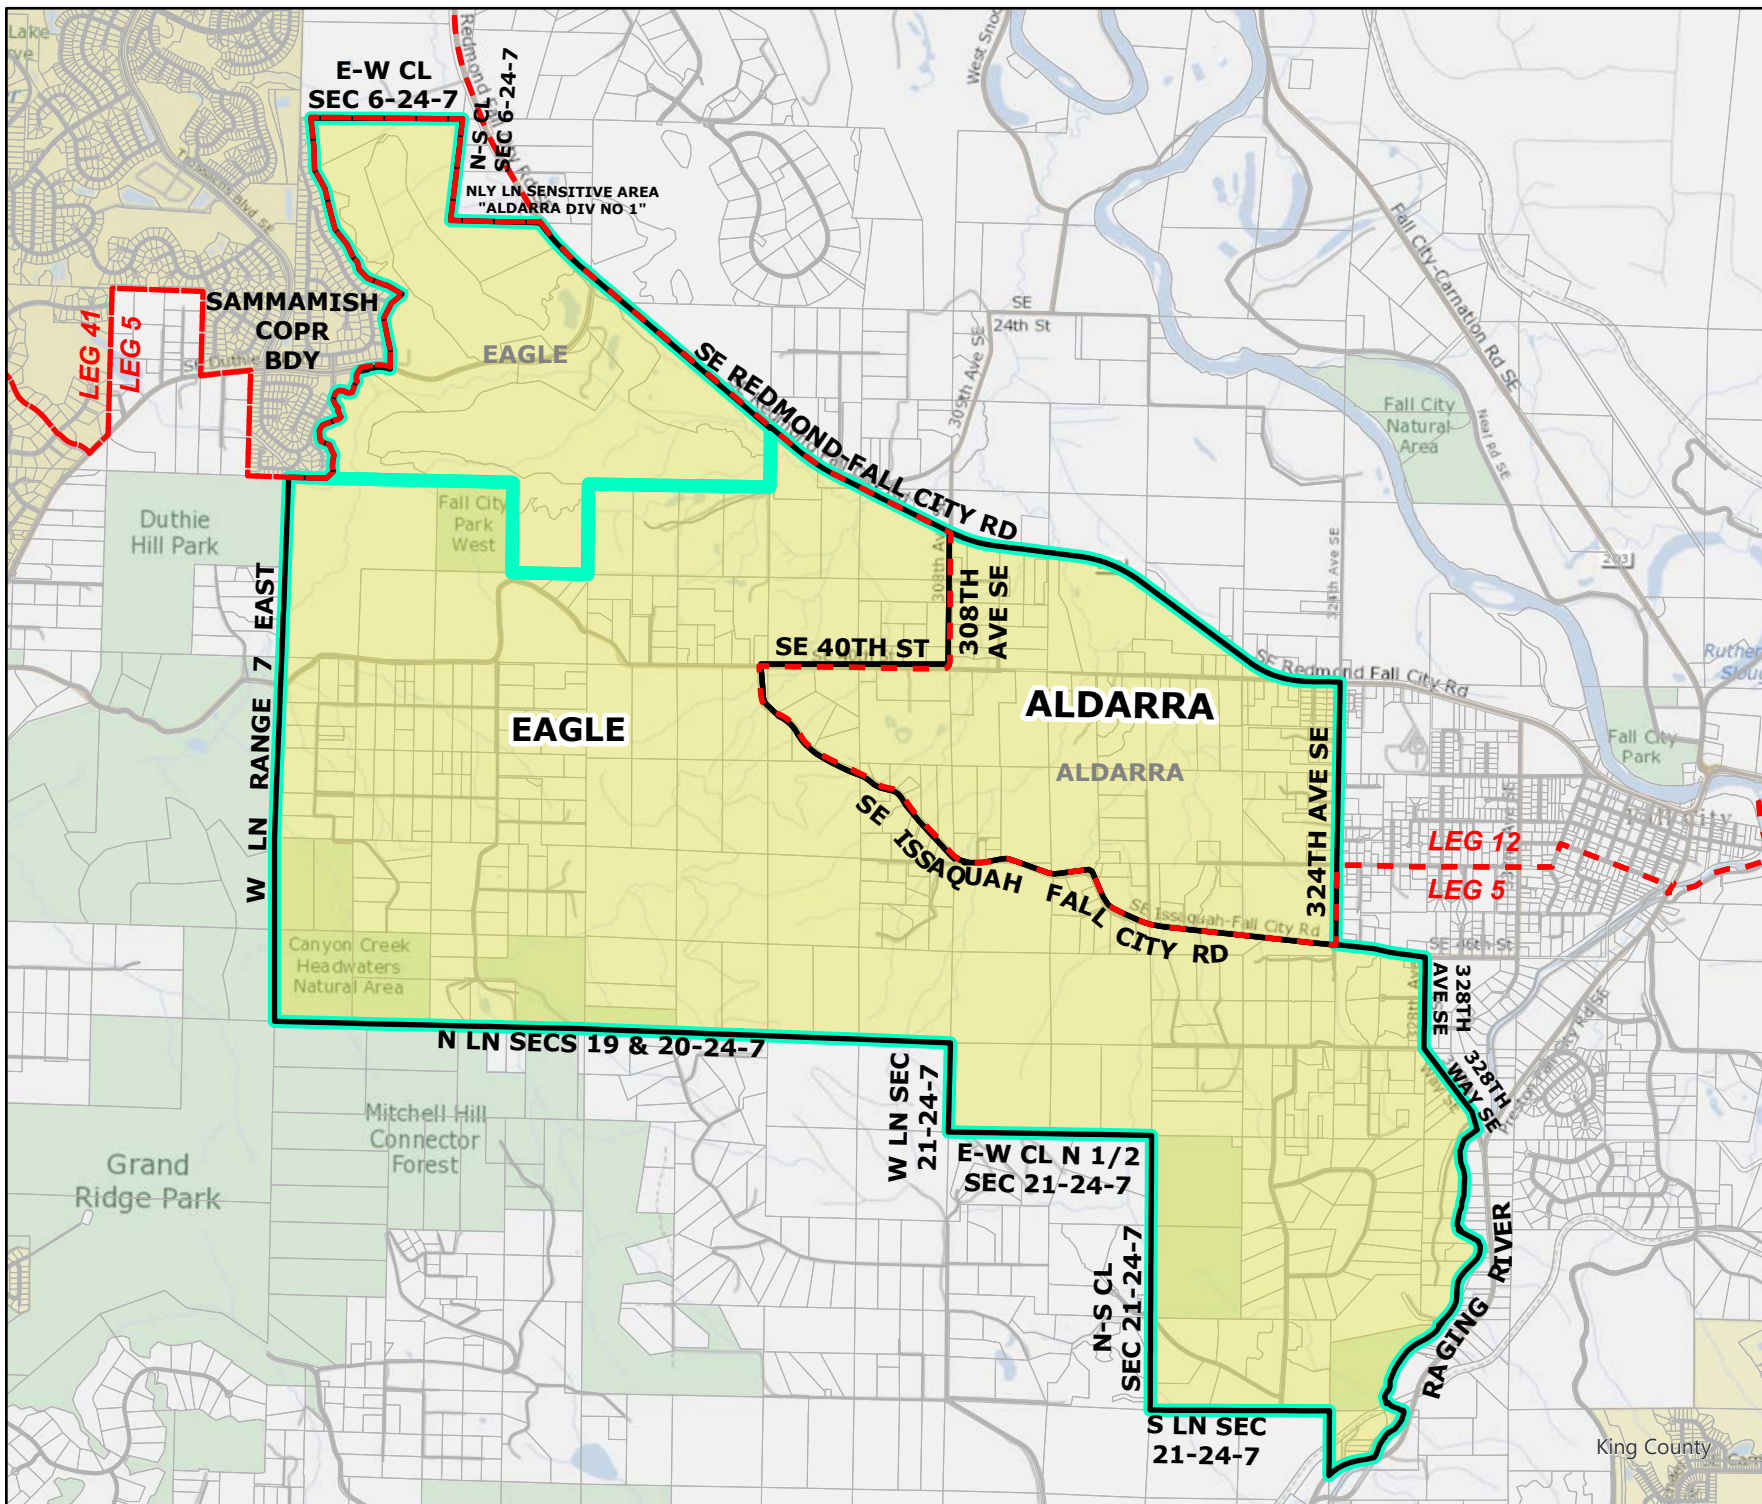

2022 Leg|Cong|KC Redistricting

Code	Precinct Name	NEW LG	NEW CG	NEW CC
2381	ALDARRA	12	8	3
3565	EAGLE	5	8	3

Original Precinct(s) and OLD Districts

2381	ALDARRA	41	8	3
3565	EAGLE	5	8	3

*: Denotes precinct(s) that have been abolished.
Precinct map produced by King County GIS Elections in accordance with KCC 1.12.101 & RCW 29A.16.040

Legend

- Original Precinct(s)
- New Precinct(s)
- Altered Precinct(s)
- Legislative Districts
- Congressional Districts
- King County Council Districts