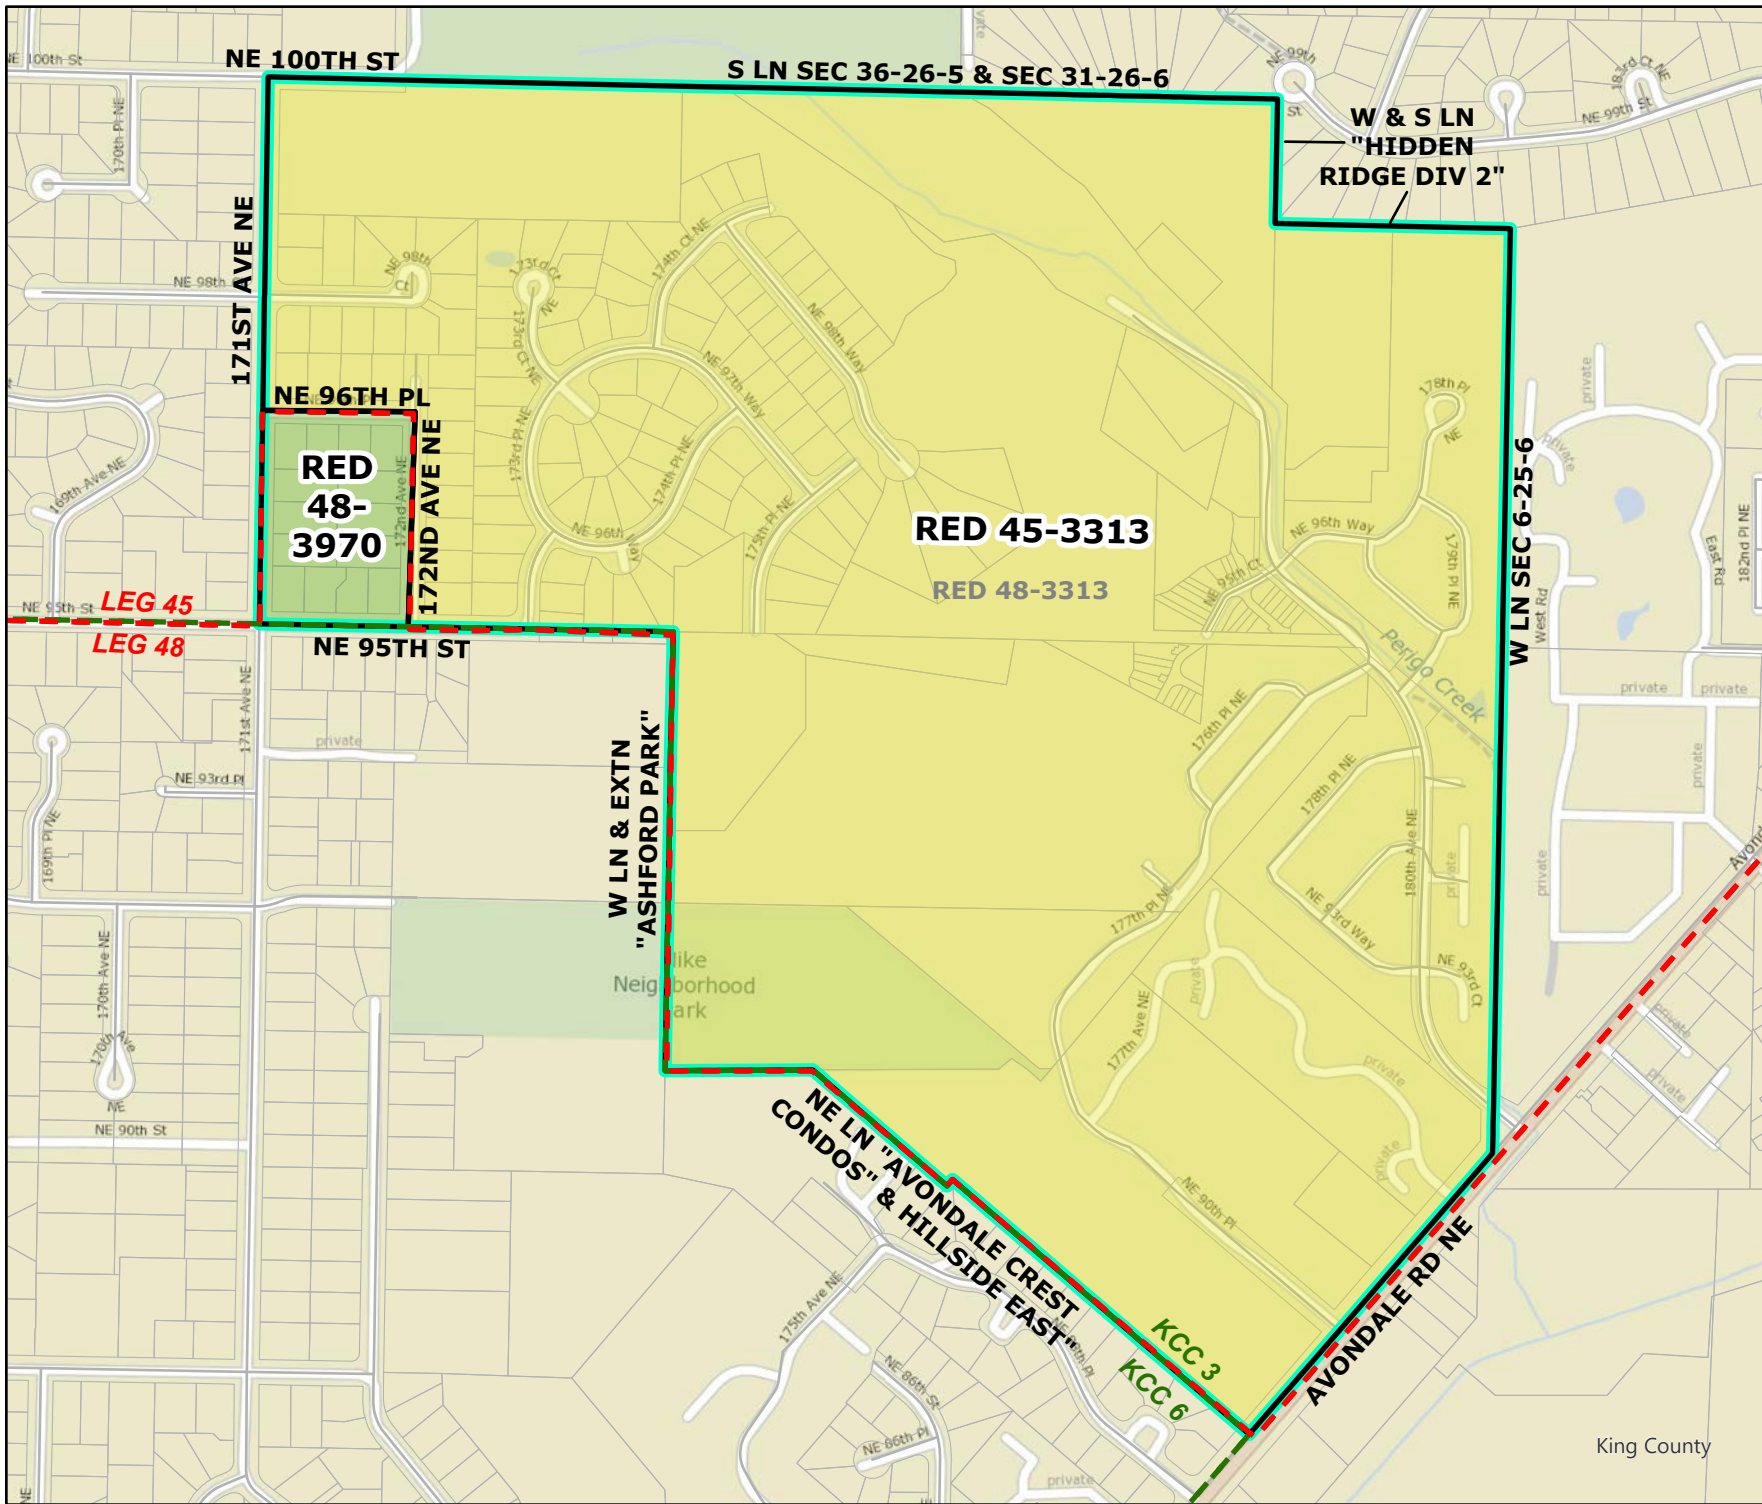

2022 Leg|Cong|KC Redistricting

Code	Precinct Name	NEW LG	NEW CG	NEW CC
3970	RED 48-3970	48	1	3
3313	RED 45-3313	45	1	3

Original Precinct(s) and OLD Districts				
3313	RED 45-3313	48	1	3

*: Denotes precinct(s) that have been abolished.
Precinct map produced by King County GIS Elections in accordance with KCC 1.12.101 & RCW 29A.16.040

Legend

- Original Precinct(s)
- New Precinct(s)
- Altered Precinct(s)
- Legislative Districts
- Congressional Districts
- King County Council Districts

King County