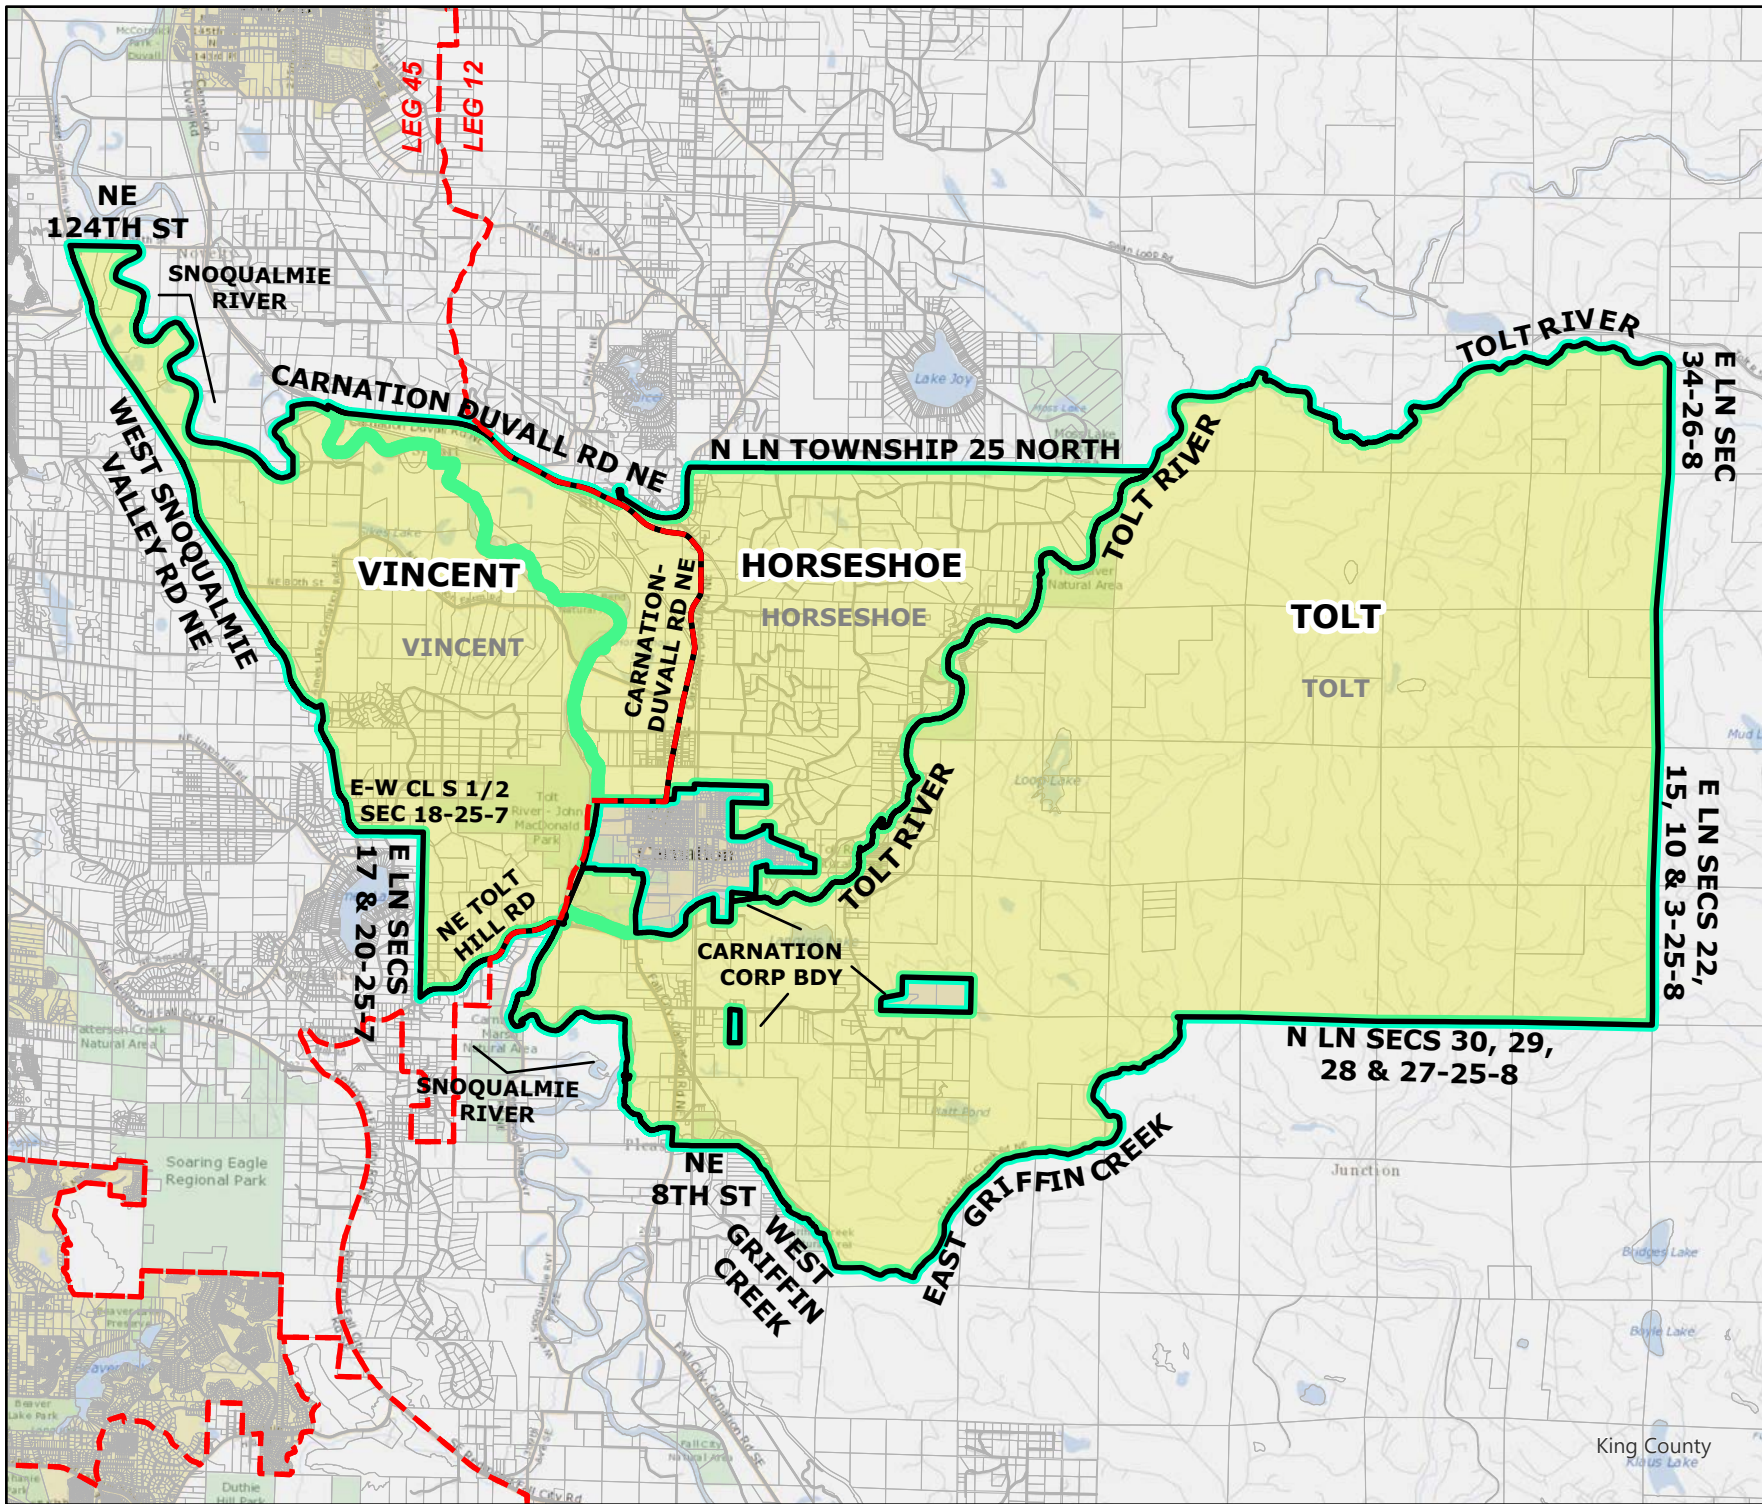

Legend

- Original Precinct(s)
- New Precinct(s)
- Altered Precinct(s)
- Legislative Districts
- Congressional Districts
- King County Council Districts

2022 Leg | Cong | KC Redistricting

Code	Precinct Name	NEW LG	NEW CG	NEW CC
3083	HORSESHOE	12	8	3
1191	VINCENT	45	8	3
1156	TOLT	12	8	3

Original Precinct(s) and OLD Districts

3083	HORSESHOE	5	1	3
1191	VINCENT	5	1	3
1156	TOLT	5	1	3

*: Denotes precinct(s) that have been abolished.
 Precinct map produced by King County GIS Elections in accordance with KCC 1.12.101 & RCW 29A.16.040