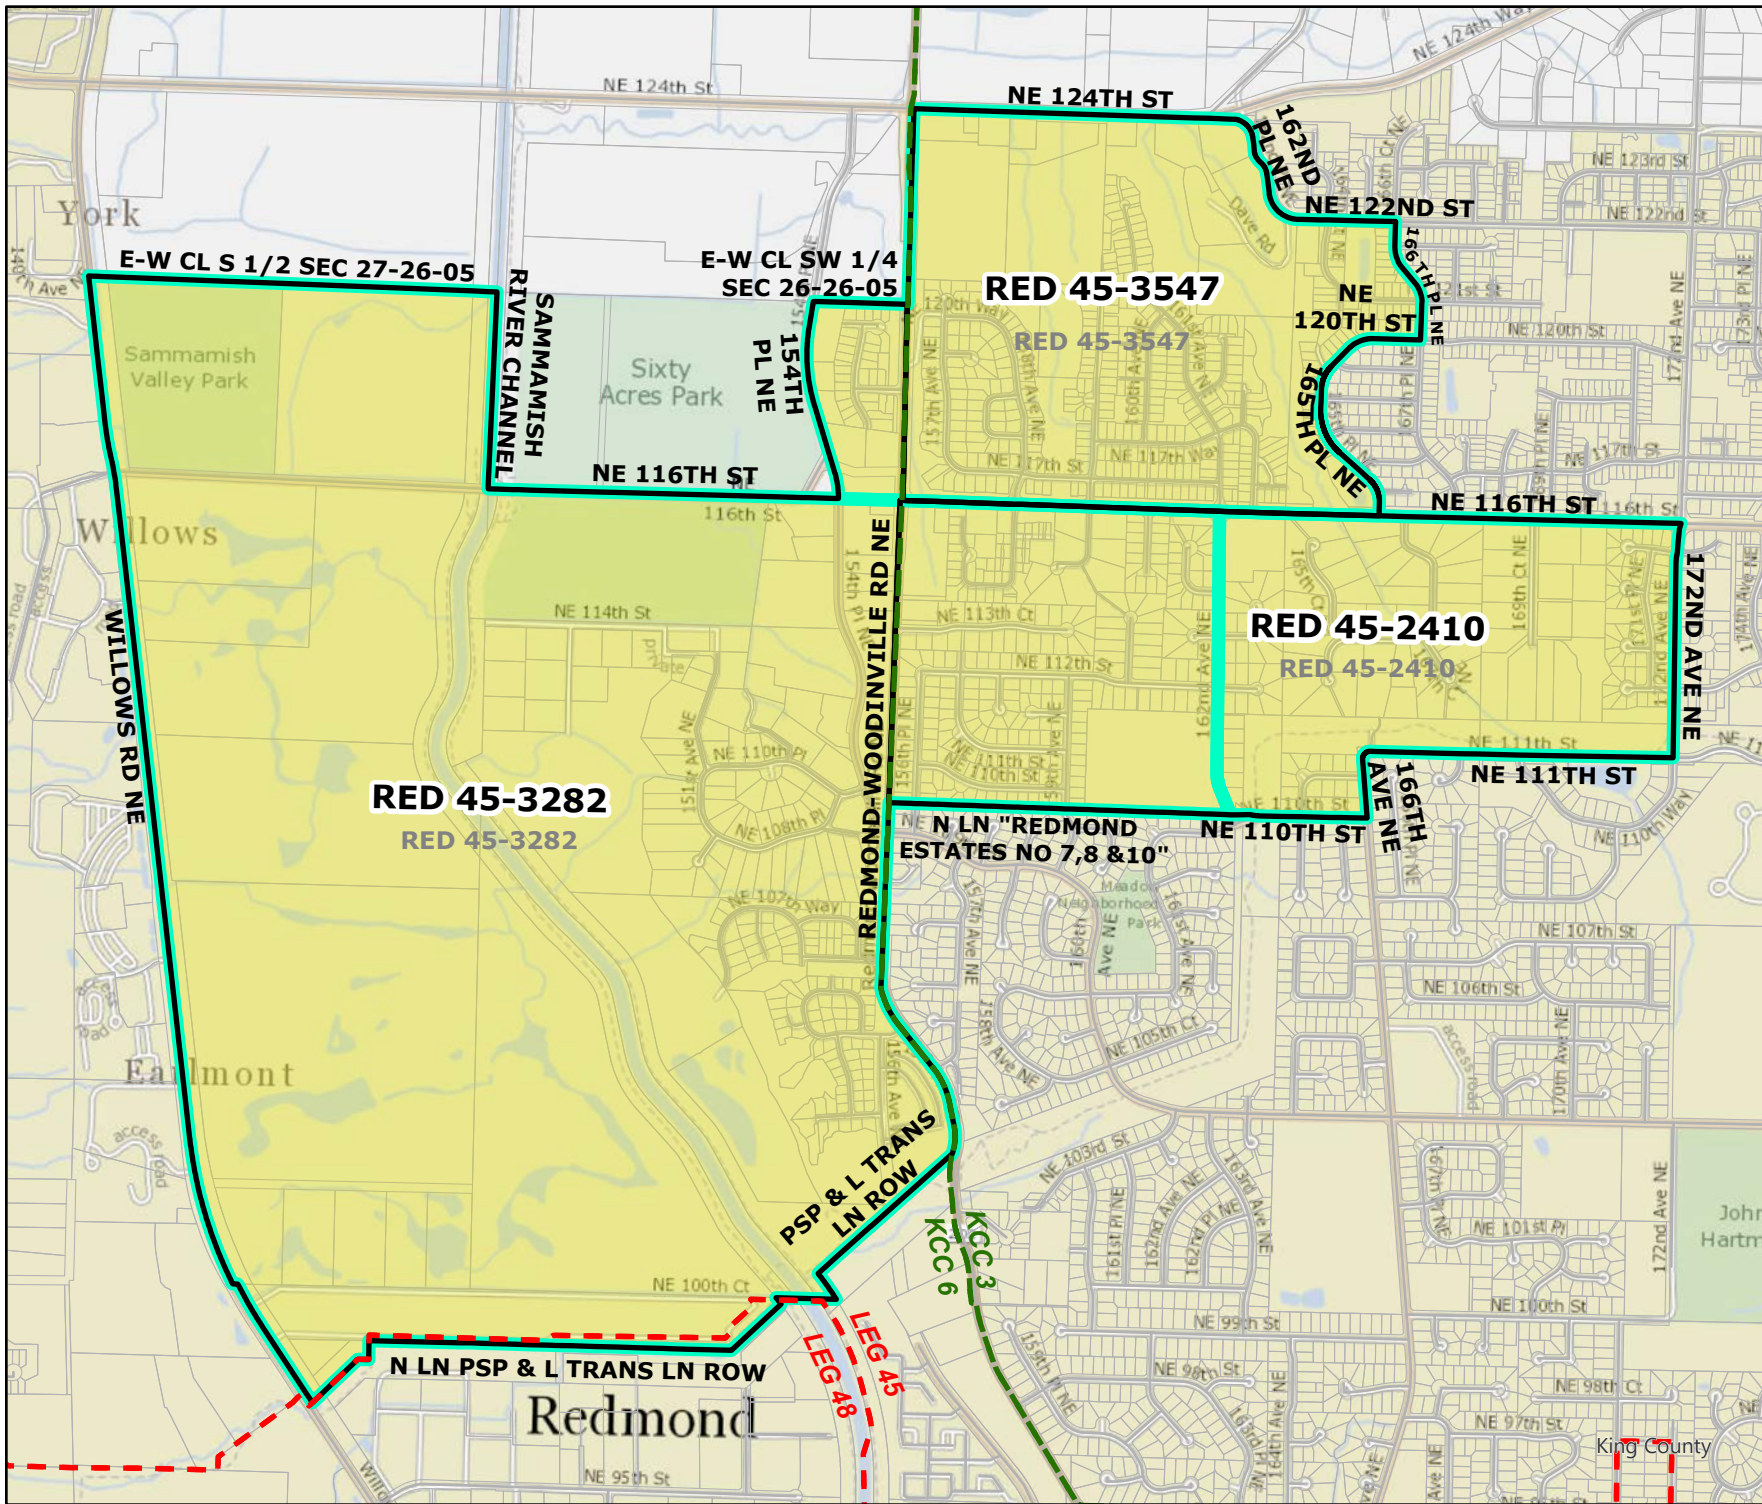

2022 Leg | Cong | KC Redistricting

Code	Precinct Name	NEW LG	NEW CG	NEW CC
3282	RED 45-3282	45	1	6
3547	RED 45-3547	45	1	3
2410	RED 45-2410	45	1	3

Original Precinct(s) and OLD Districts				
3282	RED 45-3282	45	1	3
3547	RED 45-3547	45	1	3
2410	RED 45-2410	45	1	3

*: Denotes precinct(s) that have been abolished.
Precinct map produced by King County GIS Elections in accordance with KCC 1.12.101 & RCW 29A.16.040

Legend

- Original Precinct(s)
- New Precinct(s)
- Altered Precinct(s)
- Legislative Districts
- Congressional Districts
- King County Council Districts