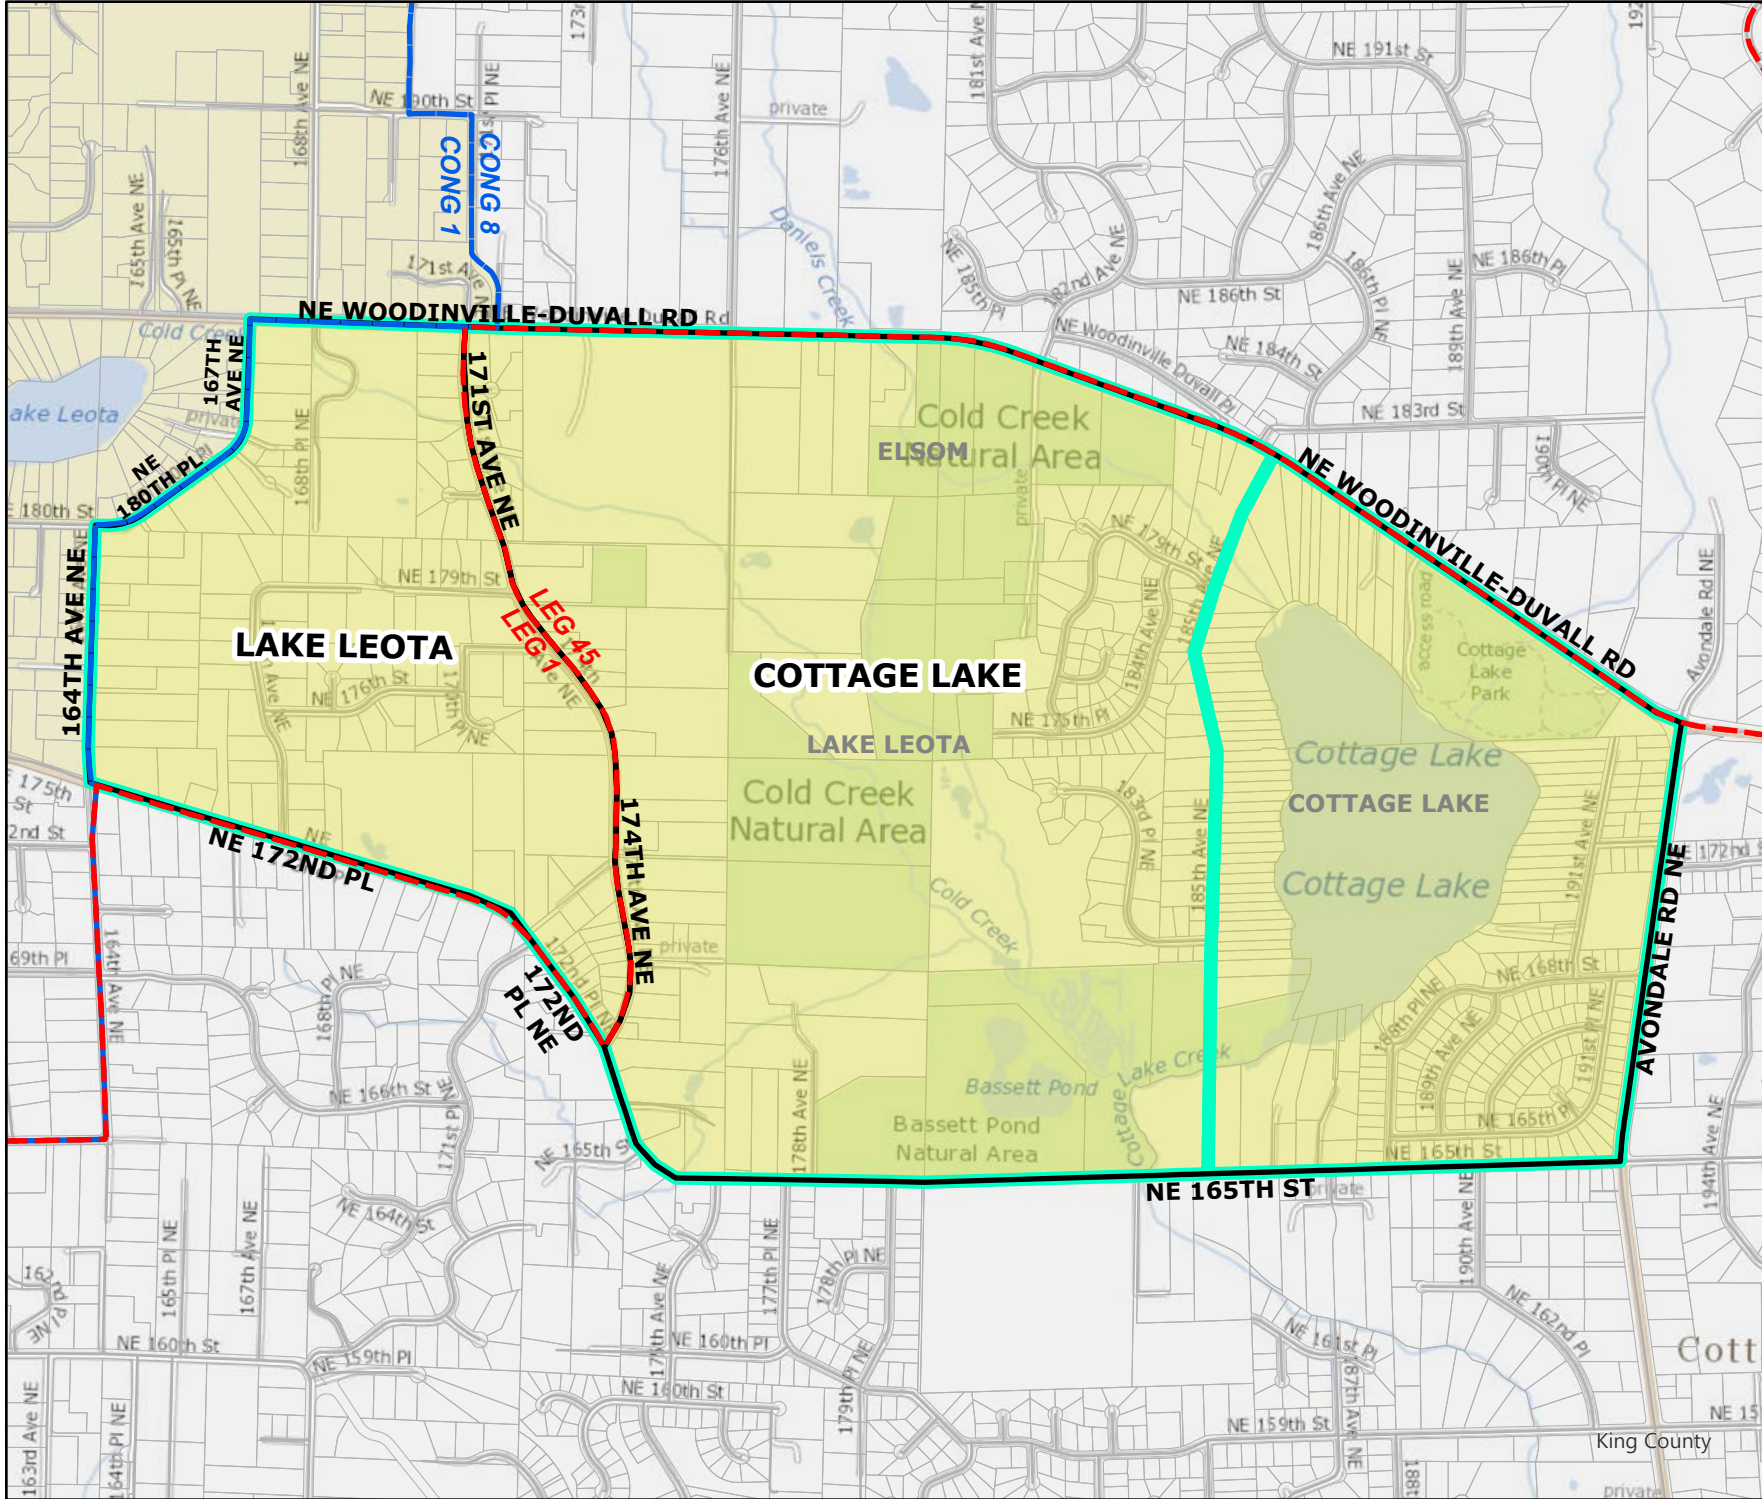

Legend

- Original Precinct(s)
- New Precinct(s)
- Altered Precinct(s)
- Legislative Districts
- Congressional Districts
- King County Council Districts

2022 Leg | Cong | KC Redistricting

Code	Precinct Name	NEW LG	NEW CG	NEW CC
2487	LAKE LEOTA	1	8	3
0338	COTTAGE LAKE	45	8	3