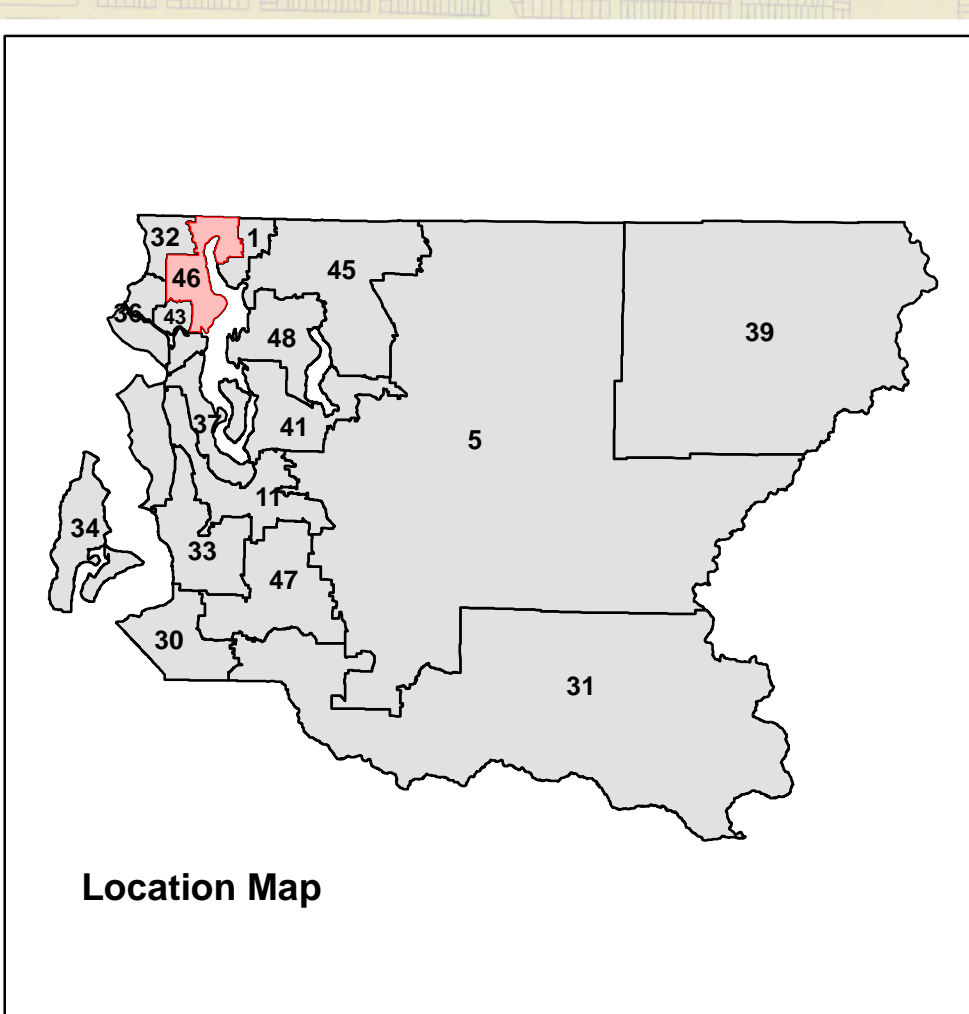

Legislative District 46

Legend

- 2017 Precinct Boundaries
- **Cities**
  - Kenmore
  - Lake Forest Park
  - Seattle
- Congressional District Boundary
- County Council District Boundary
- Streets
- Parcels
- Water
- Parks

King County

Produced by:
GIS Section
Department of Elections
April 2017