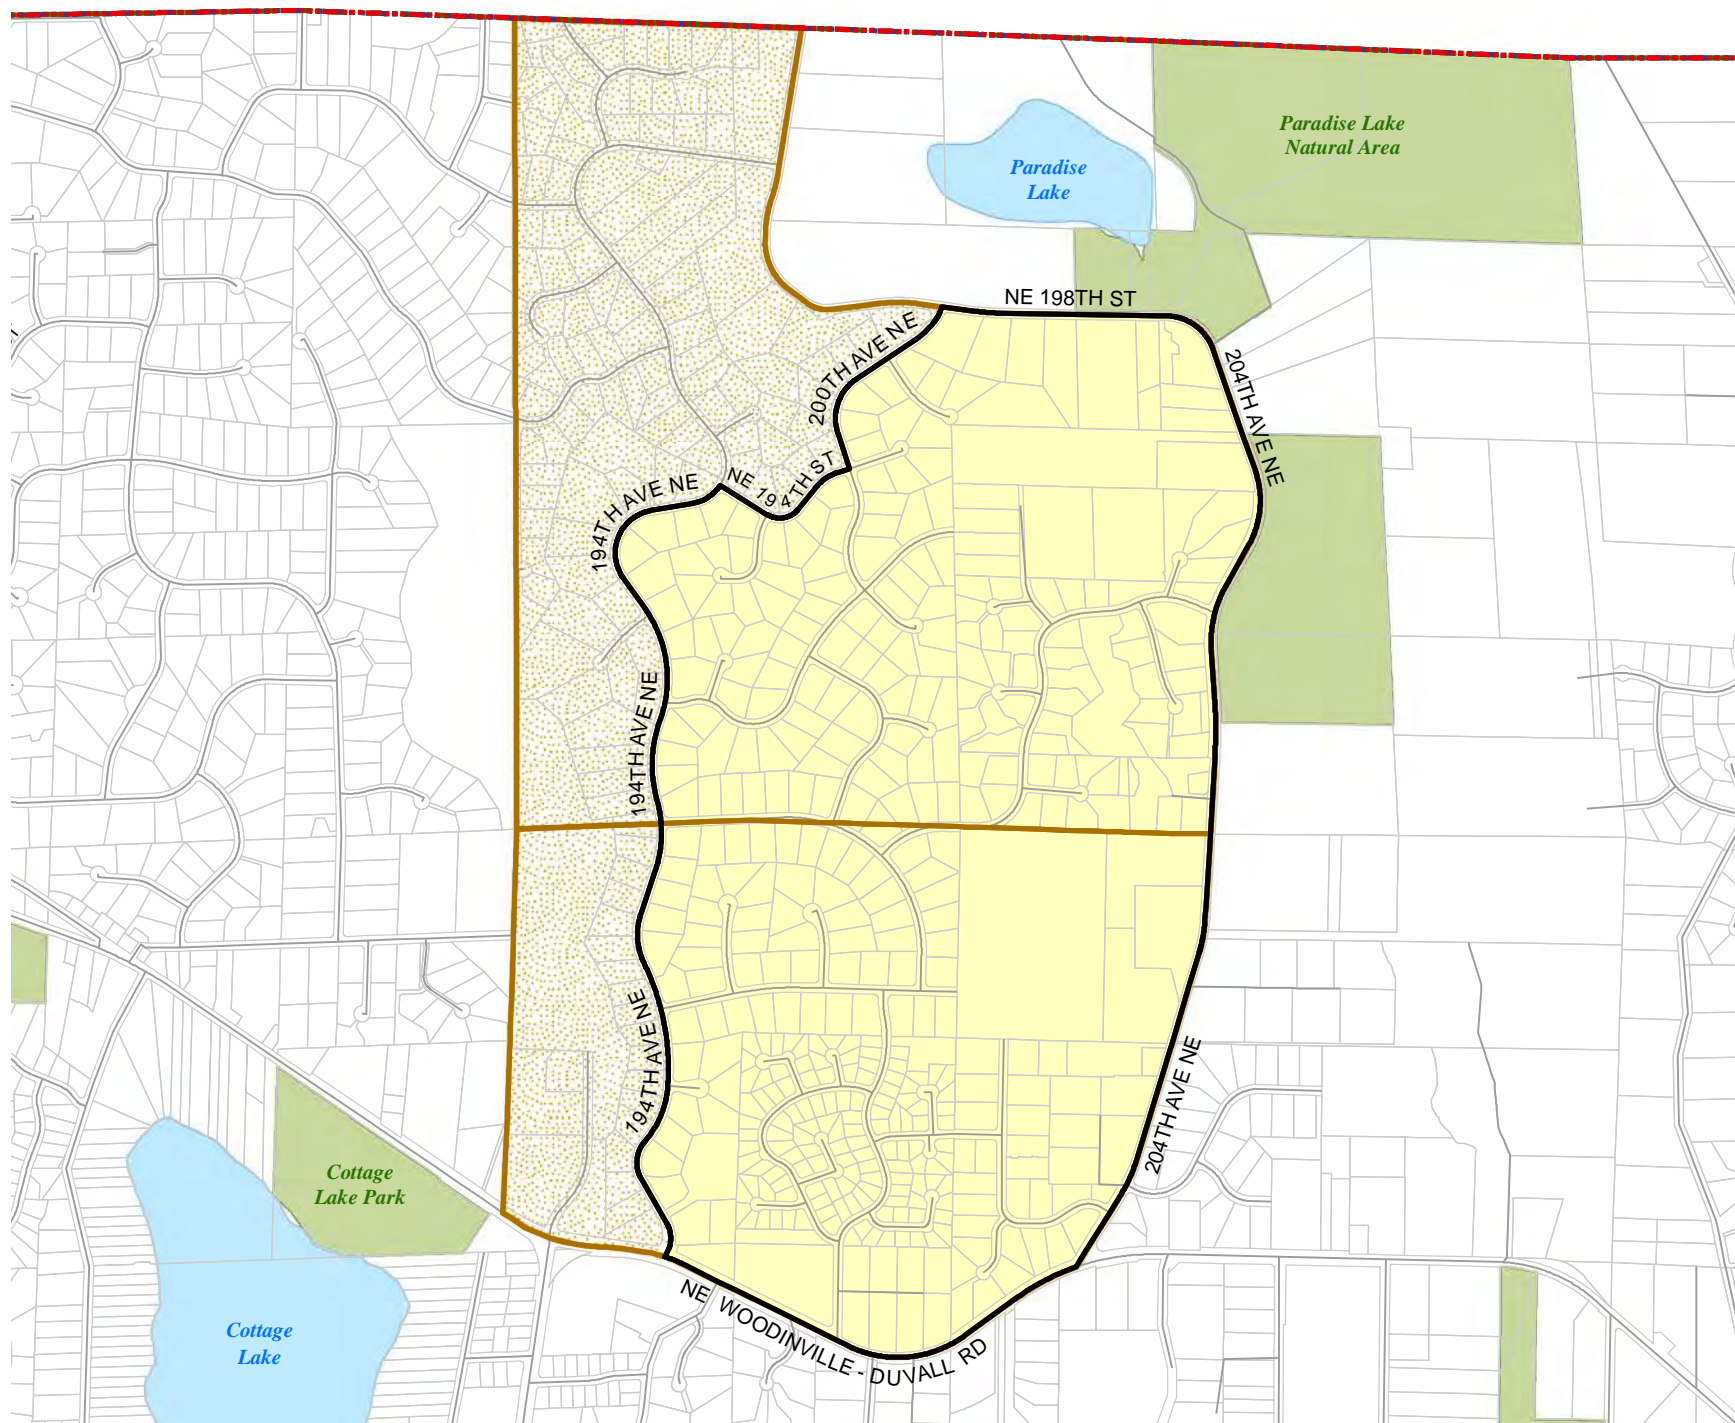

2014 Precinct Alterations

Code	Precinct Name	LG	CG	CC
2783	BROOKTRAILS	45	1	3
2783	BROOKTRAILS	45	1	3
0338	COTTAGE LAKE	45	1	3

Legend

-  Legislative District Boundaries
-  Congressional District Boundaries
-  Council District Boundaries
-  New Precinct
-  Old Precinct(s)

Census Tract: Tract 032307	S-T-R: 18-26-06
--------------------------------------	---------------------------

2014 Precinct Alterations

Code	Precinct Name	LG	CG	CC
2725	CORWIN	45	1	3
2725	CORWIN	45	1	3
2493	REINTREE	45	1	3

Legend

-  Legislative District Boundaries
-  Congressional District Boundaries
-  Council District Boundaries
-  New Precinct
-  Old Precinct(s)

Census Tract:	S-T-R:
Tract 032307	08-26-06

2014 Precinct Alterations

Code	Precinct Name	LG	CG	CC
0338	COTTAGE LAKE	45	1	3
0338	COTTAGE LAKE	45	1	3
2562	COTTAGE BEACH*	45	1	3

Legend

-  Legislative District Boundaries
-  Congressional District Boundaries
-  Council District Boundaries
-  New Precinct
-  Old Precinct(s)