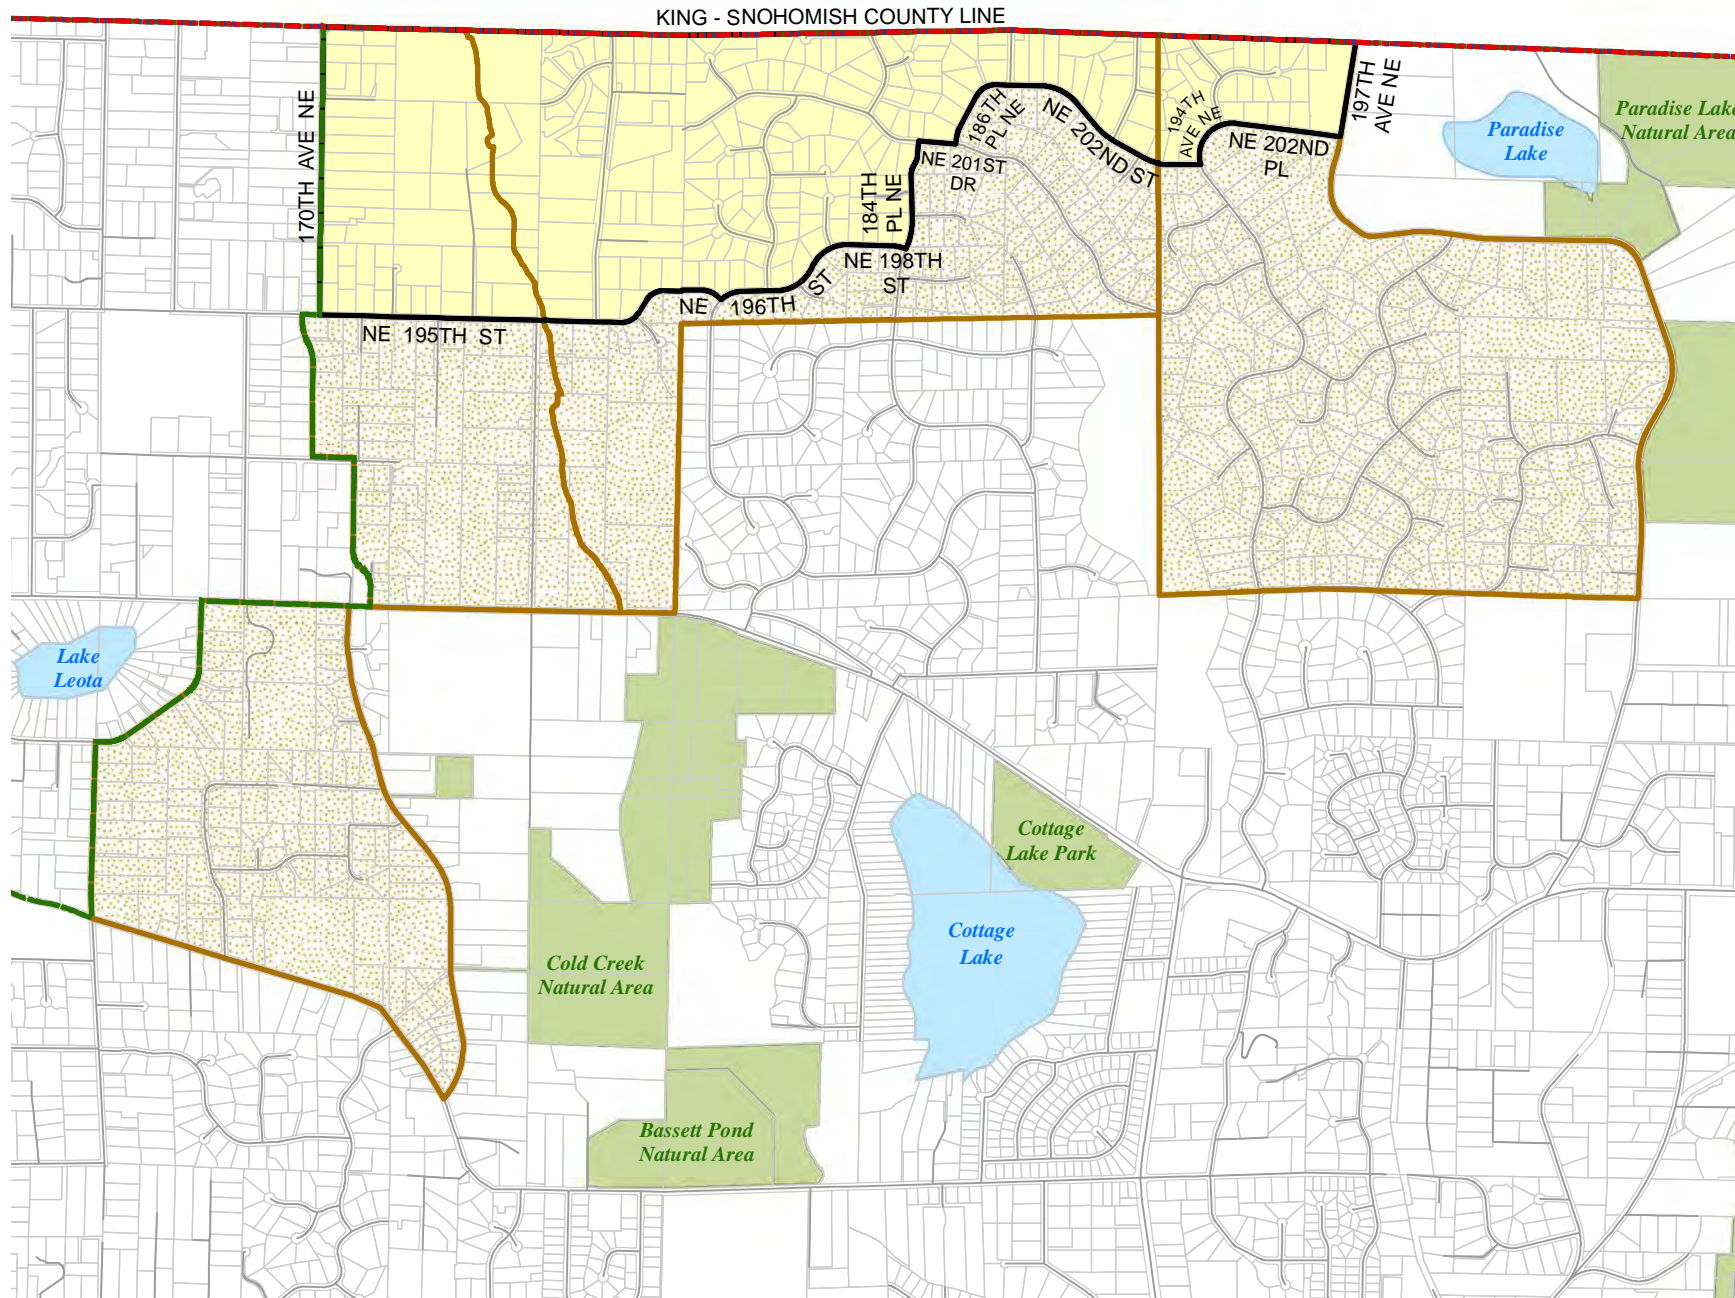

2014 Precinct Alterations

Code	Precinct Name	LG	CG	CC
2594	NAPOLEON	45	1	3
2594	NAPOLEON	45	1	3
2487	LAKE LEOTA	45	1	3
2493	REINTREE	45	1	3

Legend

- Legislative District Boundaries
- Congressional District Boundaries
- Council District Boundaries
- New Precinct
- Old Precinct(s)

Census Tract: Tract 032307	S-T-R: 06-26-06