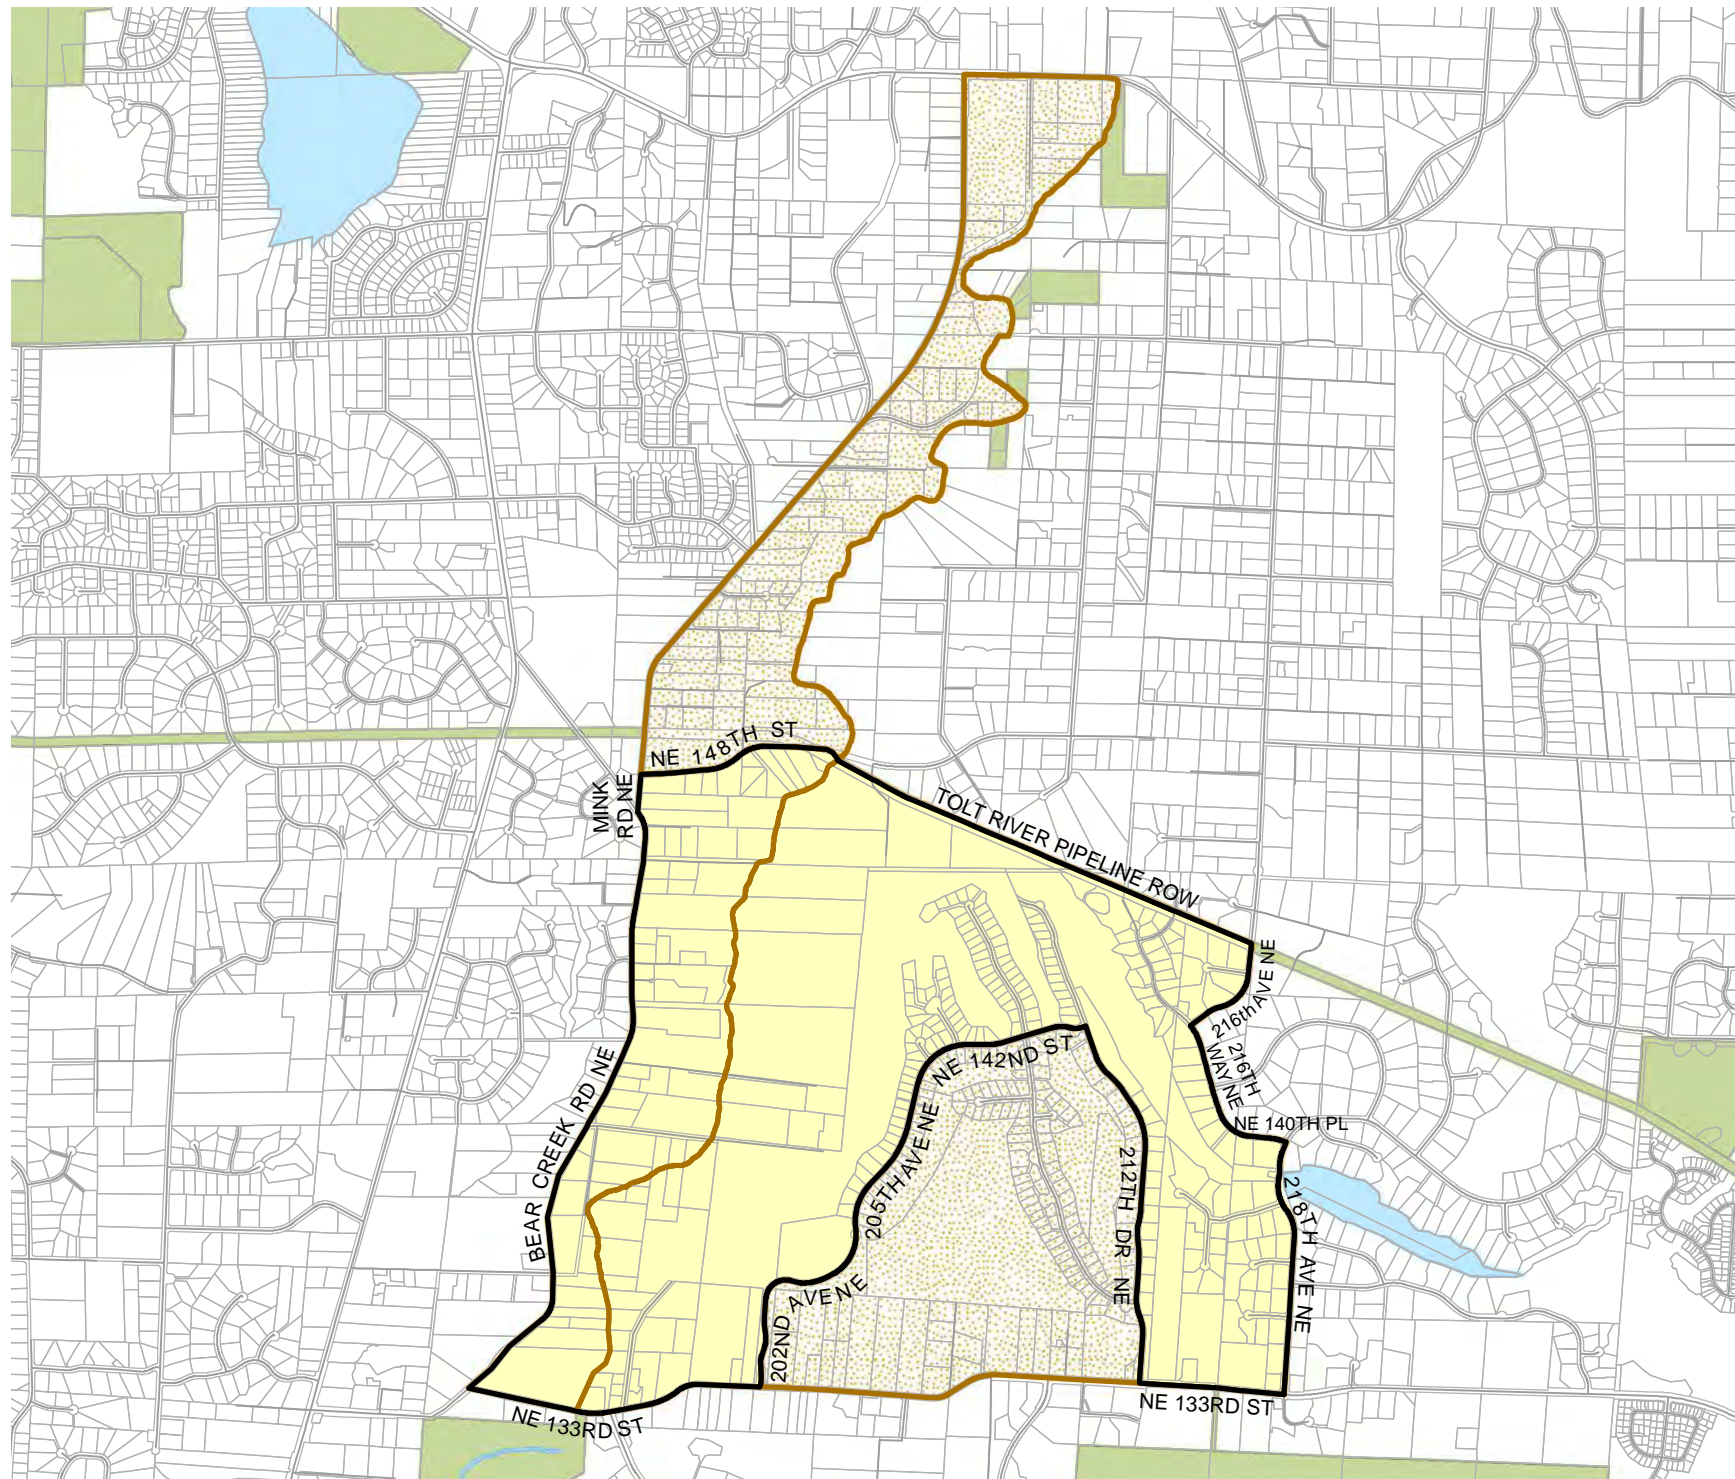

2014 Precinct Alterations

Code	Precinct Name	LG	CG	CC
3212	MEANDER	45	1	3
3212	MEANDER	45	1	3
2926	HOLIDAY LAKE	45	1	3

Legend

- Legislative District Boundaries
- Congressional District Boundaries
- Council District Boundaries
- New Precinct
- Old Precinct(s)

Census Tract: Tract 032326	S-T-R: 20-26-06