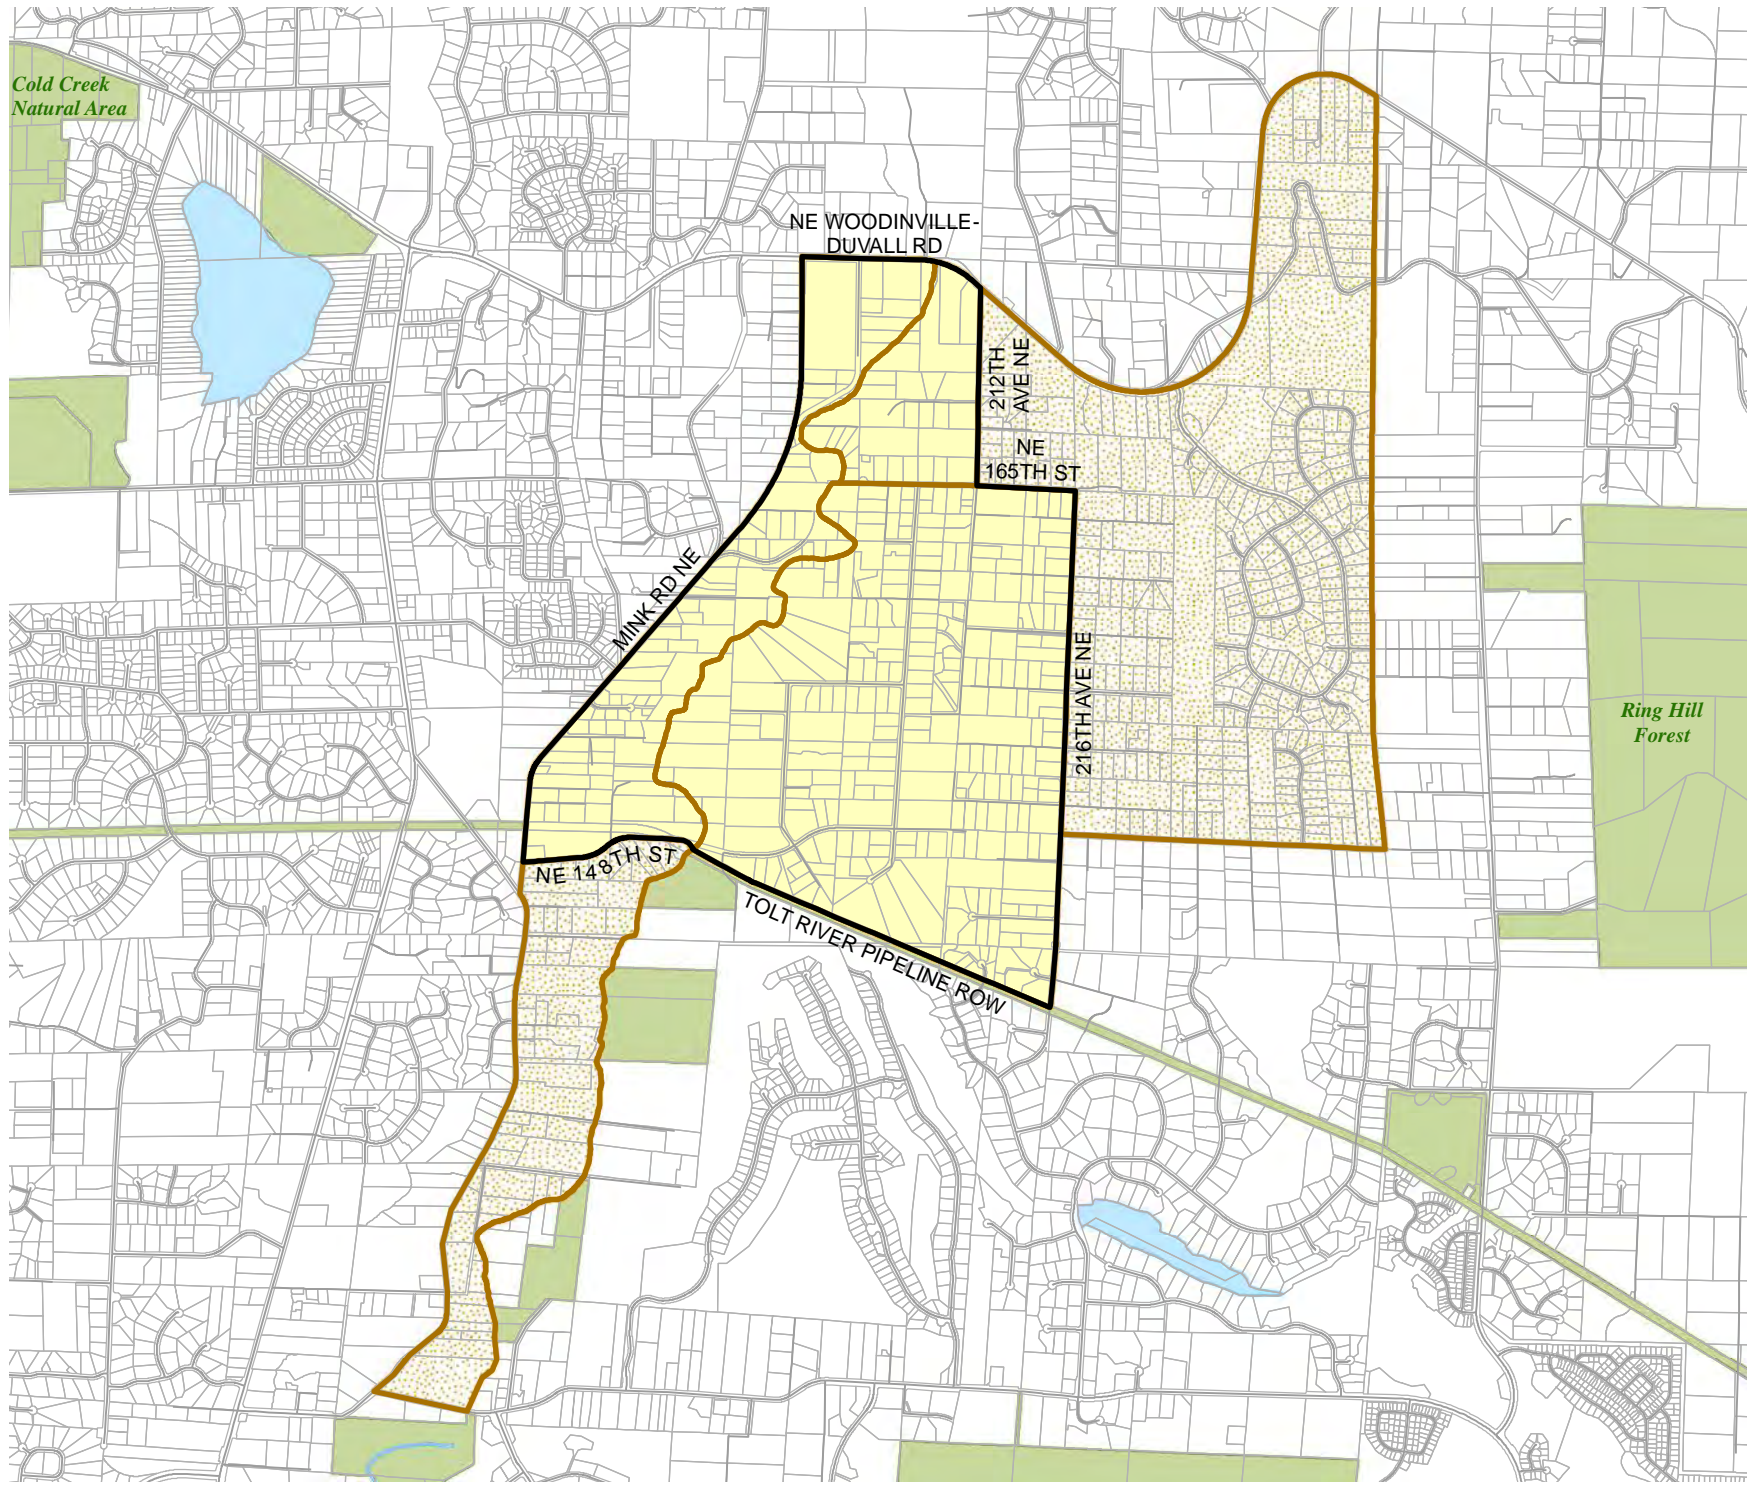

2014 Precinct Alterations

Code	Precinct Name	LG	CG	CC
1022	RING HILL	45	1	3
1022	RING HILL	45	1	3
3210	SALISH	45	1	3
3212	MEANDER	45	1	3

Legend

- Legislative District Boundaries
- Congressional District Boundaries
- Council District Boundaries
- New Precinct
- Old Precinct(s)

Census Tract: Tract 032311	S-T-R: 17-26-06