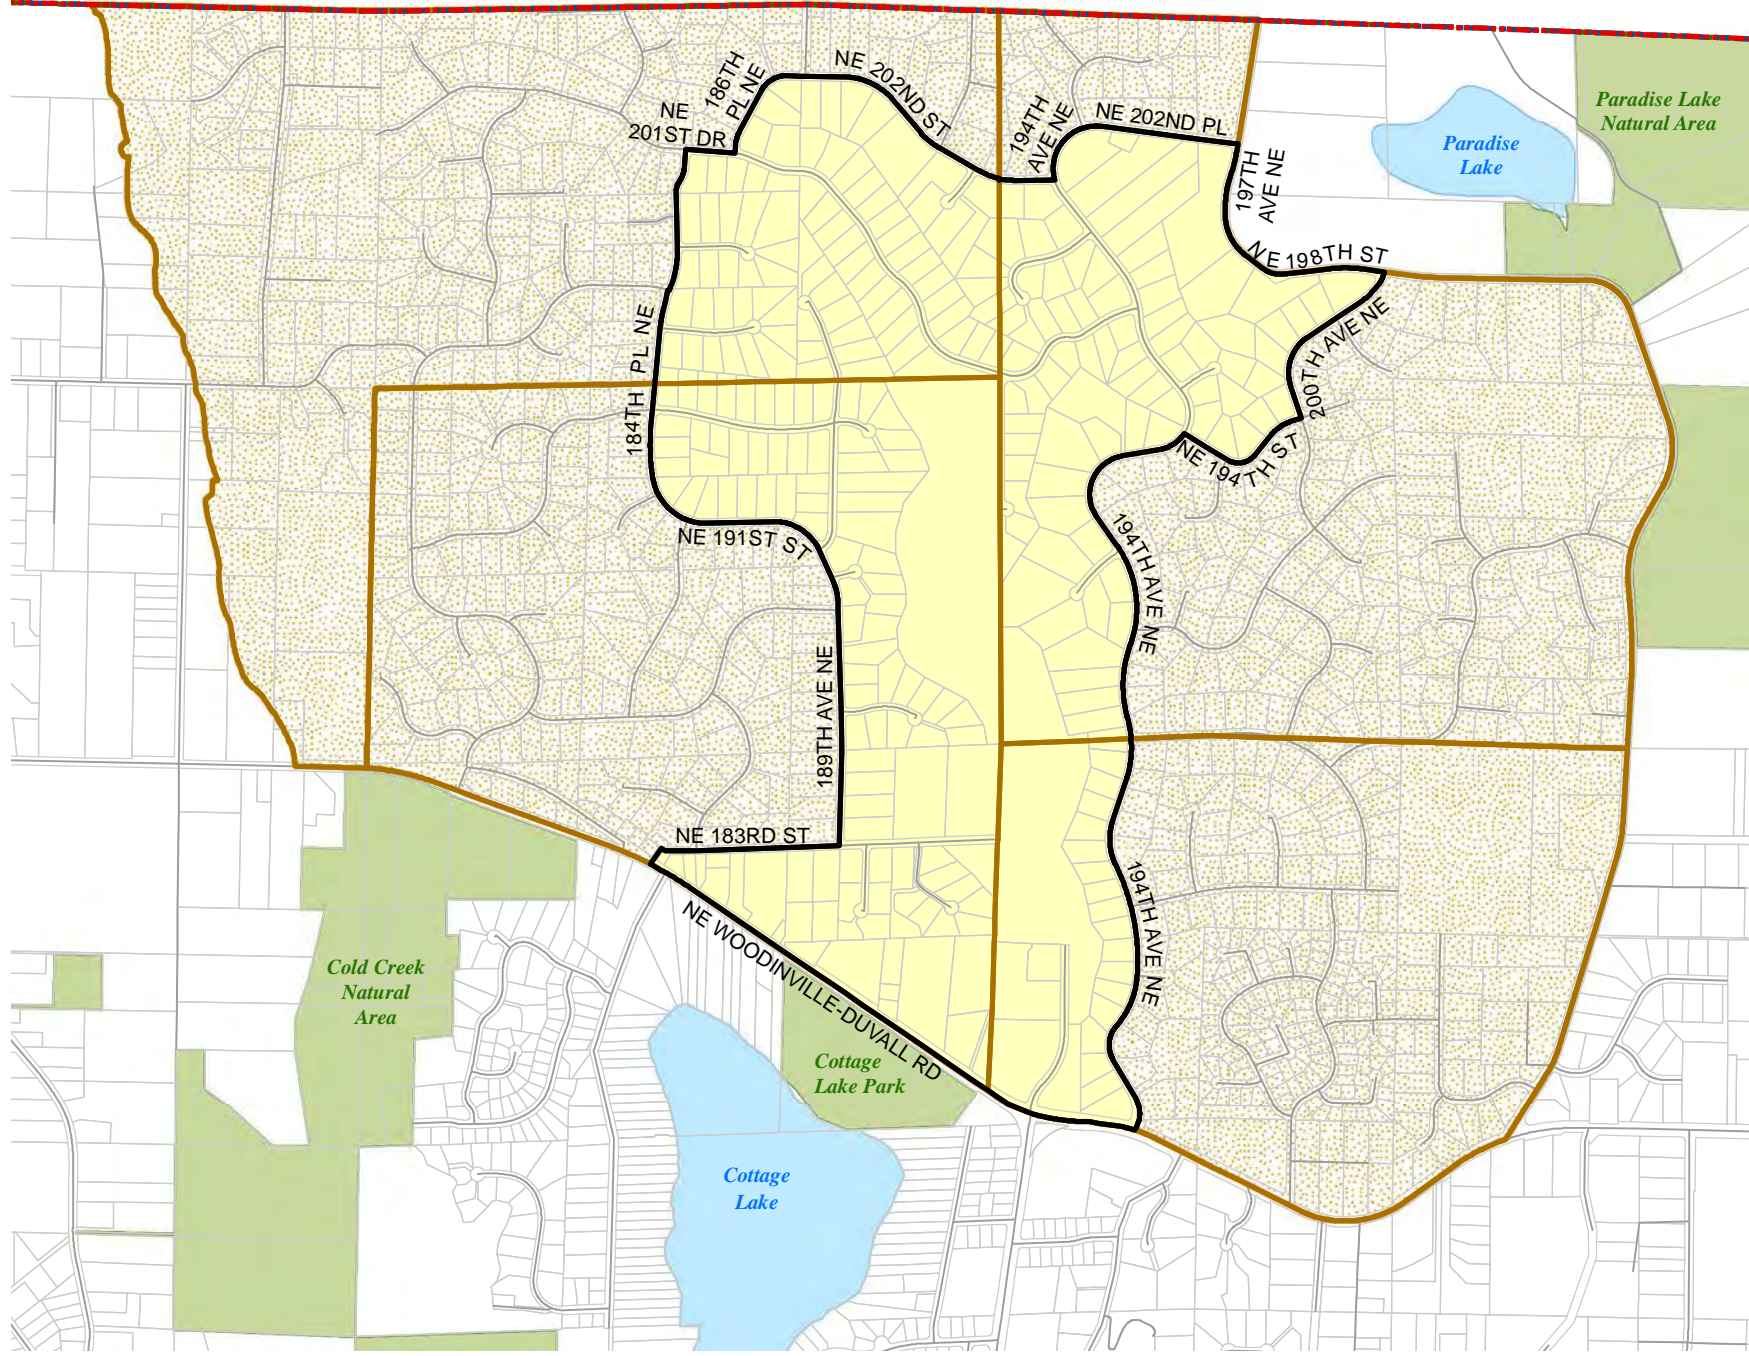

2014 Precinct Alterations

Code	Precinct Name	LG	CG	CC
2493	REINTREE	45	1	3
2493	REINTREE	45	1	3
0834	ELSON	45	1	3
2594	NAPOLEON	45	1	3
2725	CORWIN	45	1	3

Legend

- Legislative District Boundaries
- Congressional District Boundaries
- Council District Boundaries
- New Precinct
- Old Precinct(s)

Census Tract: Tract 032307	S-T-R: 06-26-06