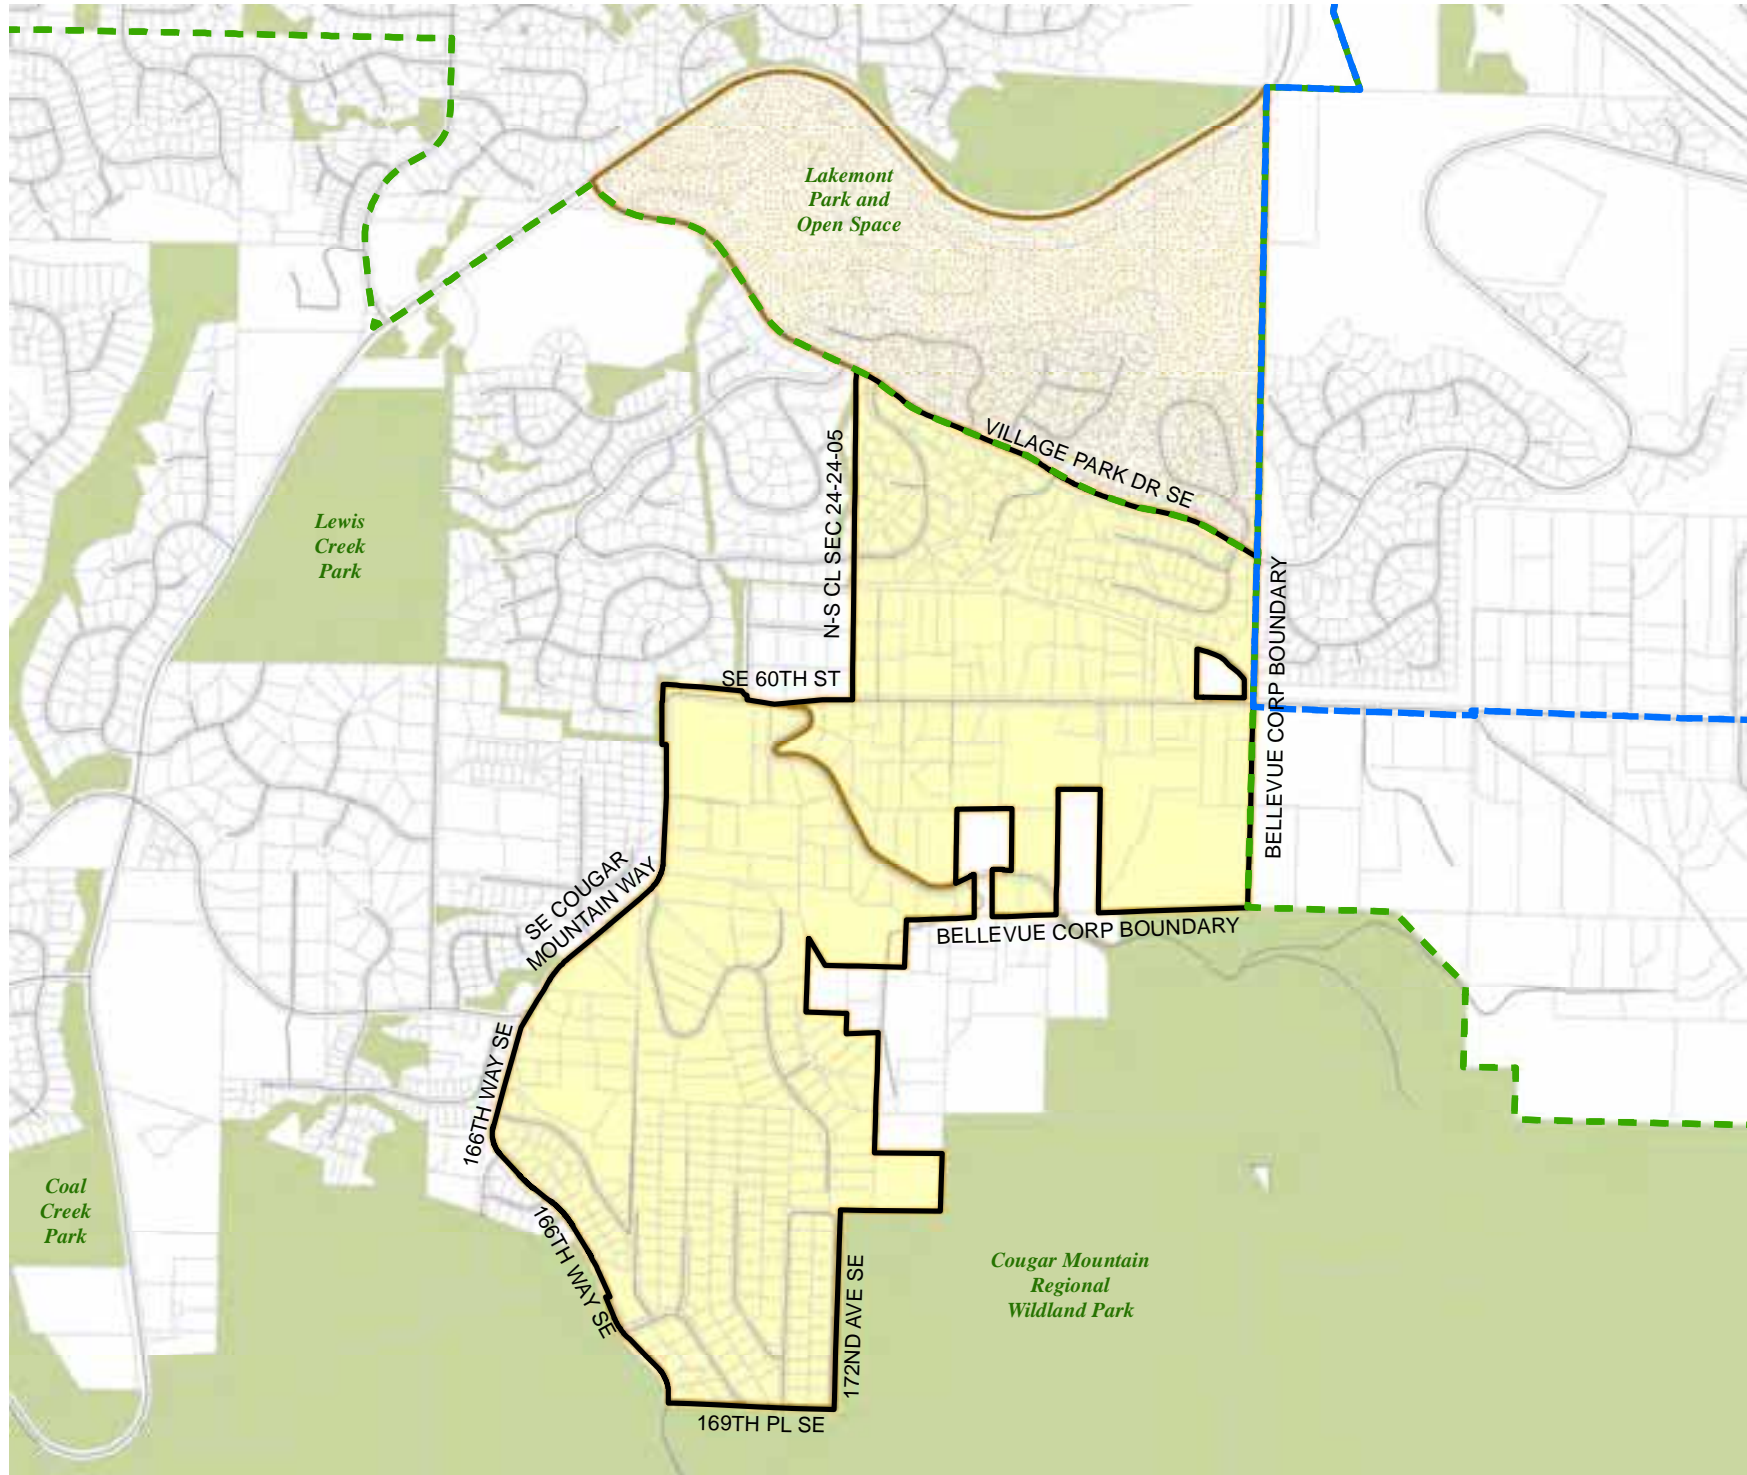

2012 Redistricting

Code	Precinct Name	LG	CG	CC
3583	BEL 41-3583	41	9	9
3084	BEL 41-3084*	41	8	9
3583	BEL 41-3583	41	8	9

Legend

- Legislative District Boundaries
- Congressional District Boundaries
- Council District Boundaries
- New Precinct
- Old Precinct(s)

Census Tract:	S-T-R:
Tract 025003 & 025006	24-24-05 & 25-24-05