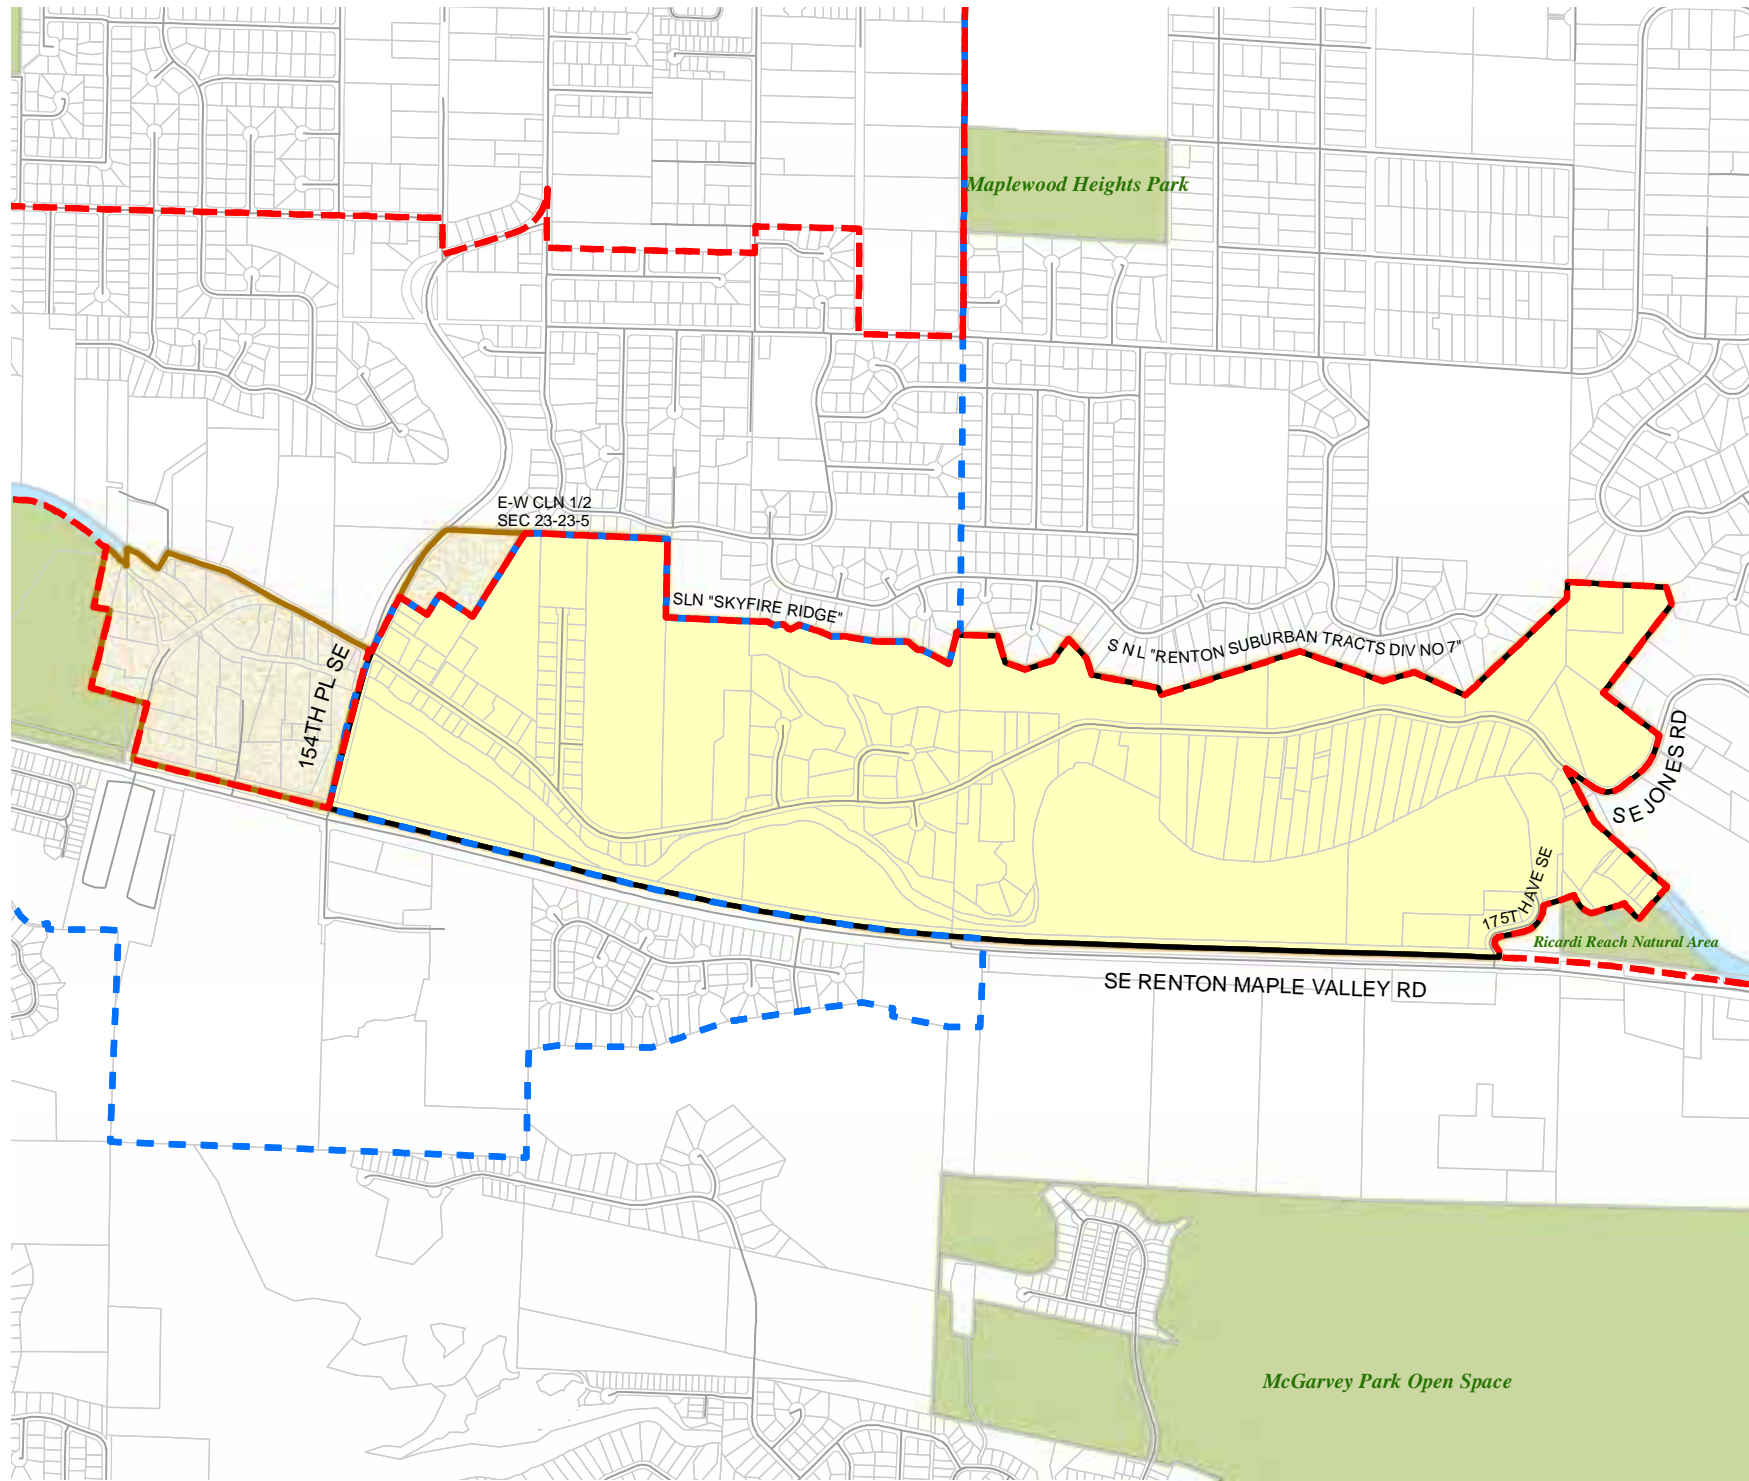

2012 Redistricting

Code	Precinct Name	LG	CG	CC
0300	CEDAR PARK	11	8	9
0300	CEDAR PARK	41	8	9

Legend

- Legislative District Boundaries
- Congressional District Boundaries
- Council District Boundaries
- New Precinct
- Old Precinct(s)

Census Tract:	S-T-R:
Tract 031906	23-23-05