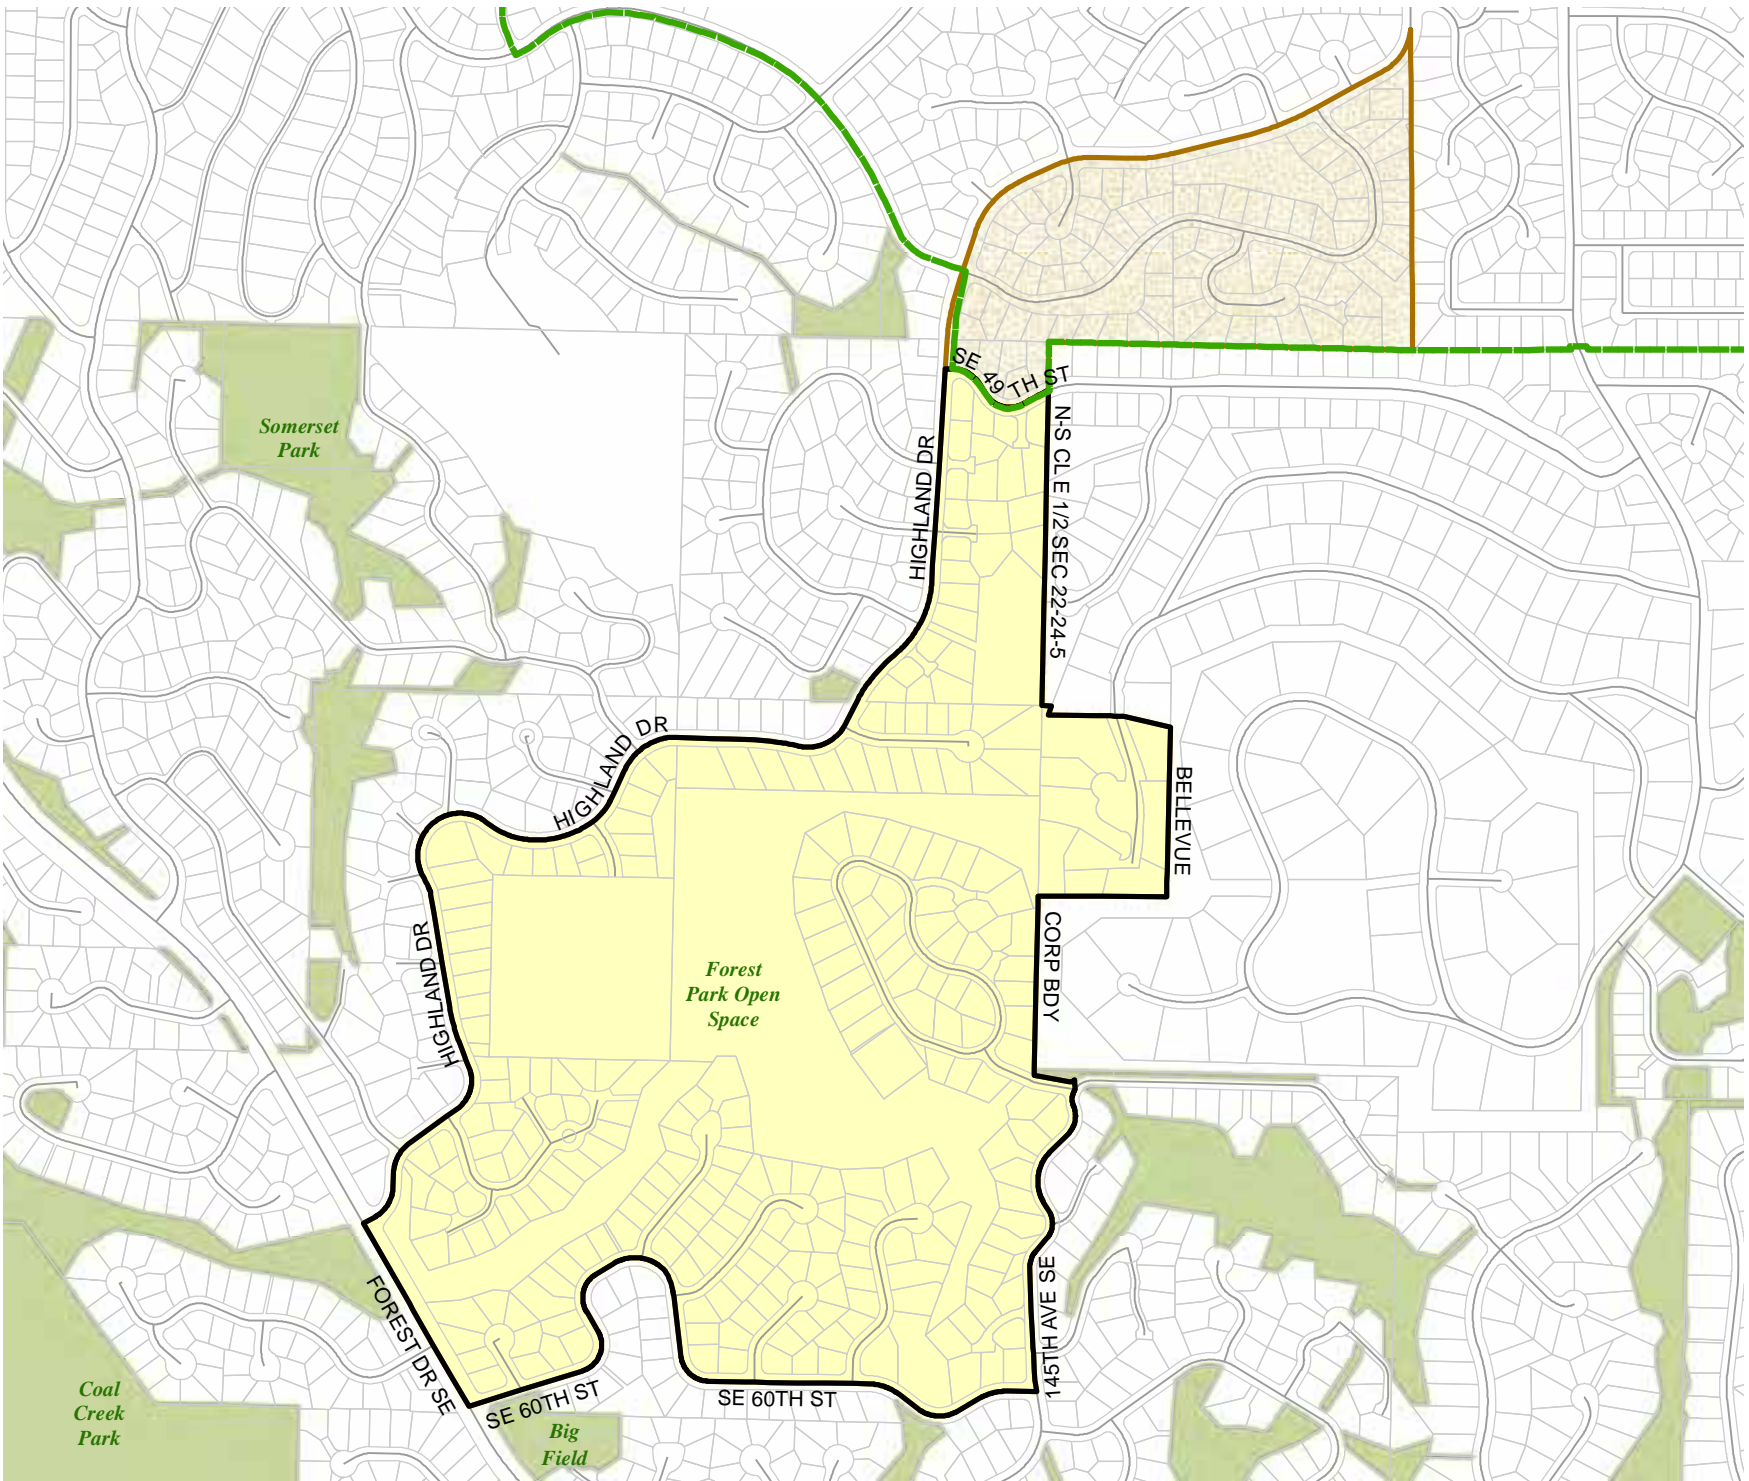

2012 Redistricting

Code	Precinct Name	LG	CG	CC
2936	BEL 41-2936	41	9	9
2936	BEL 41-2936	41	8	9

Legend

- Legislative District Boundaries
- Congressional District Boundaries
- Council District Boundaries
- New Precinct
- Old Precinct(s)

Census Tract: Tract 024903	S-T-R: 22-24-05