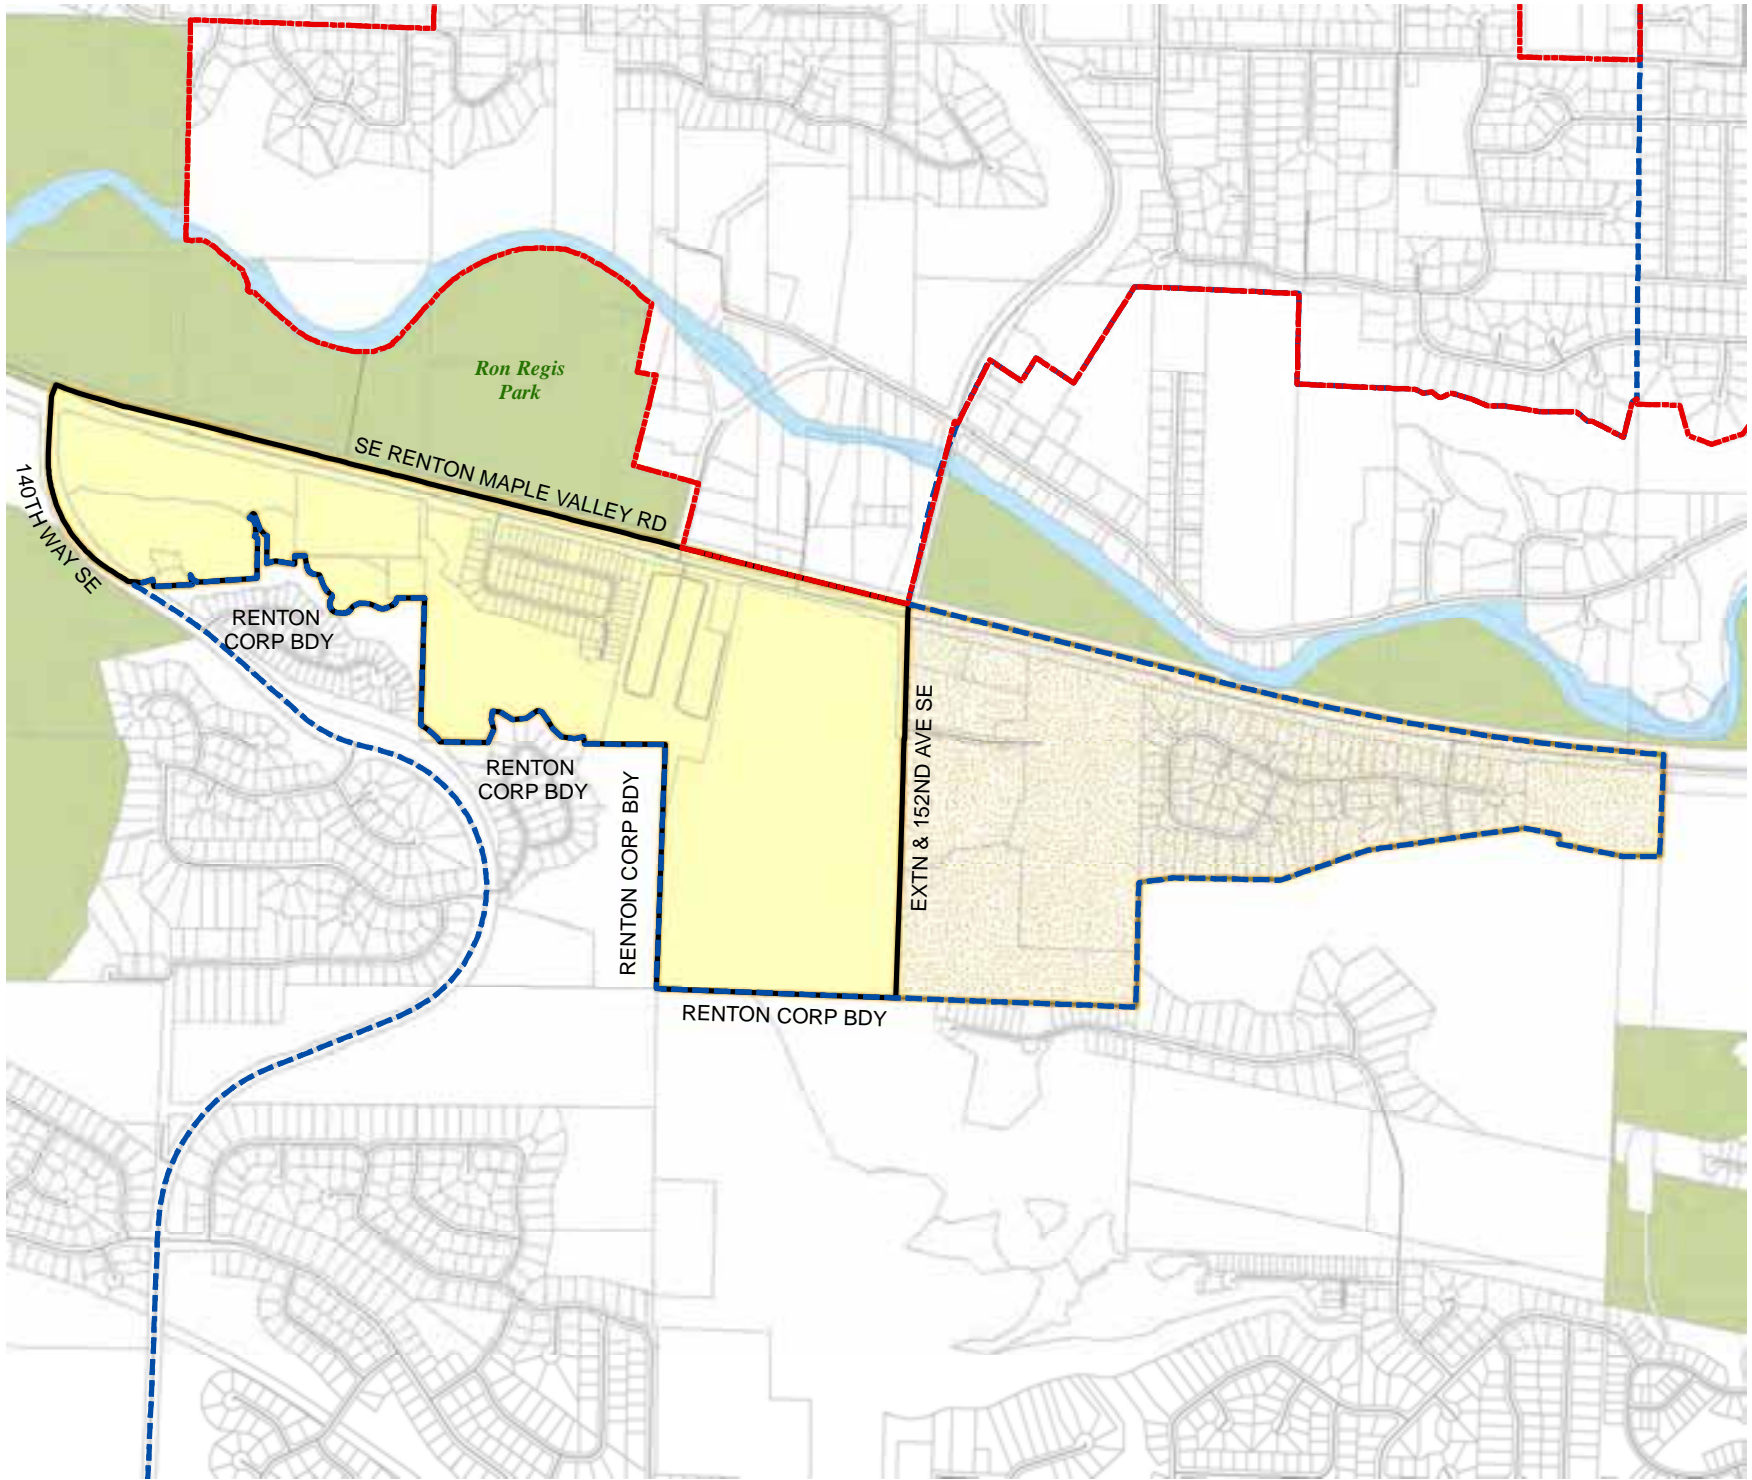

2012 Redistricting

Code	Precinct Name	LG	CG	CC
3643	RNT 05-3643	11	9	9
0404	RNT 05-0404	5	8	9

Legend

- Legislative District Boundaries
- Congressional District Boundaries
- Council District Boundaries
- New Precinct
- Old Precinct(s)

Census Tract:	S-T-R:
Tract 031907	22-23-05