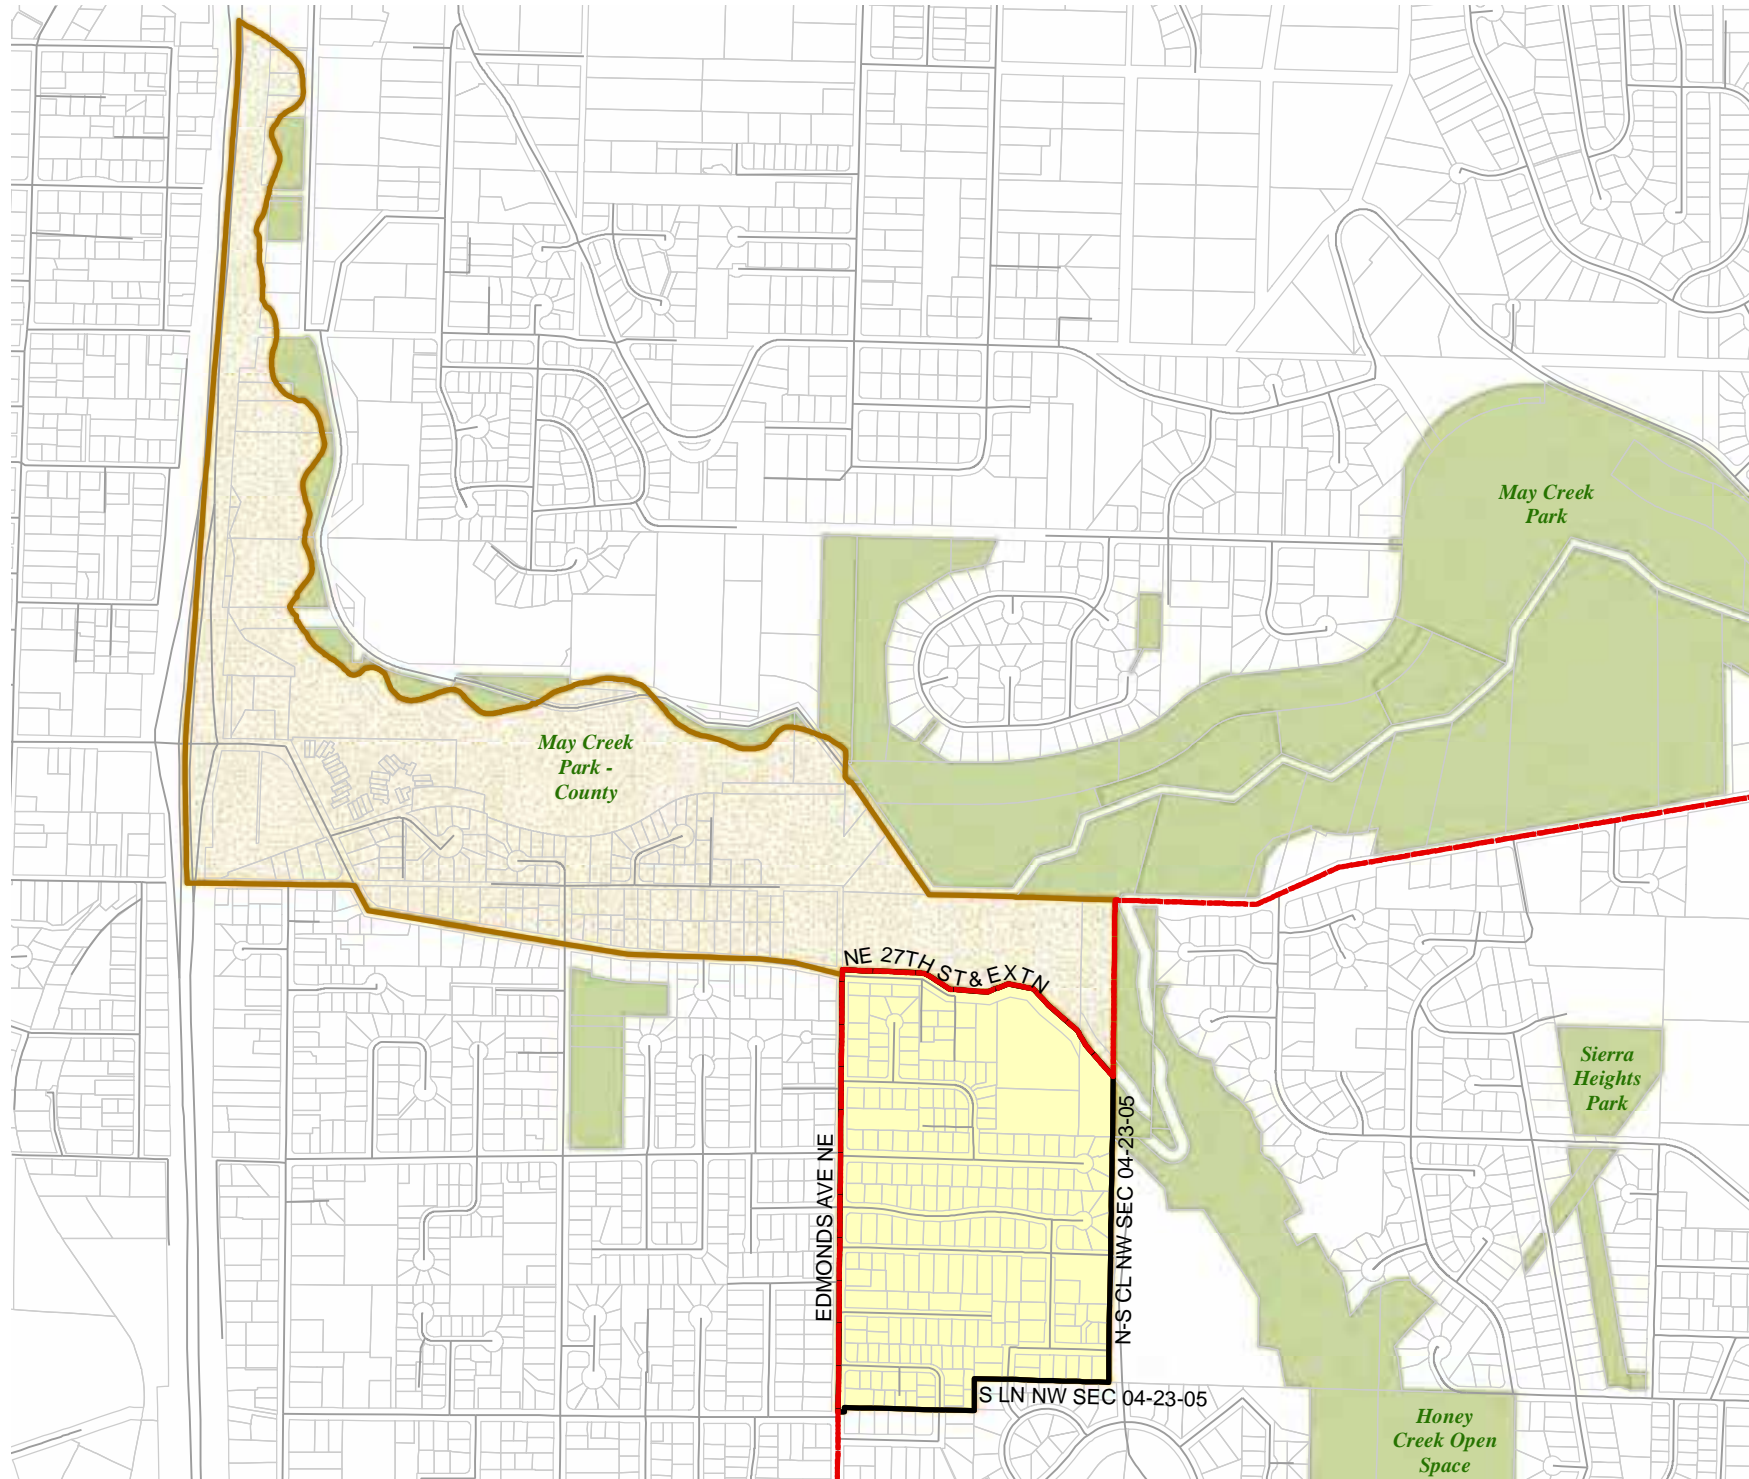

2012 Redistricting

Code	Precinct Name	LG	CG	CC
1007	RNT 11-1007	11	9	9
1007	RNT 41-1007	41	8	9

Legend

- Legislative District Boundaries
- Congressional District Boundaries
- Council District Boundaries
- New Precinct
- Old Precinct(s)

Census Tract: Tract 025200	S-T-R: 04-23-05