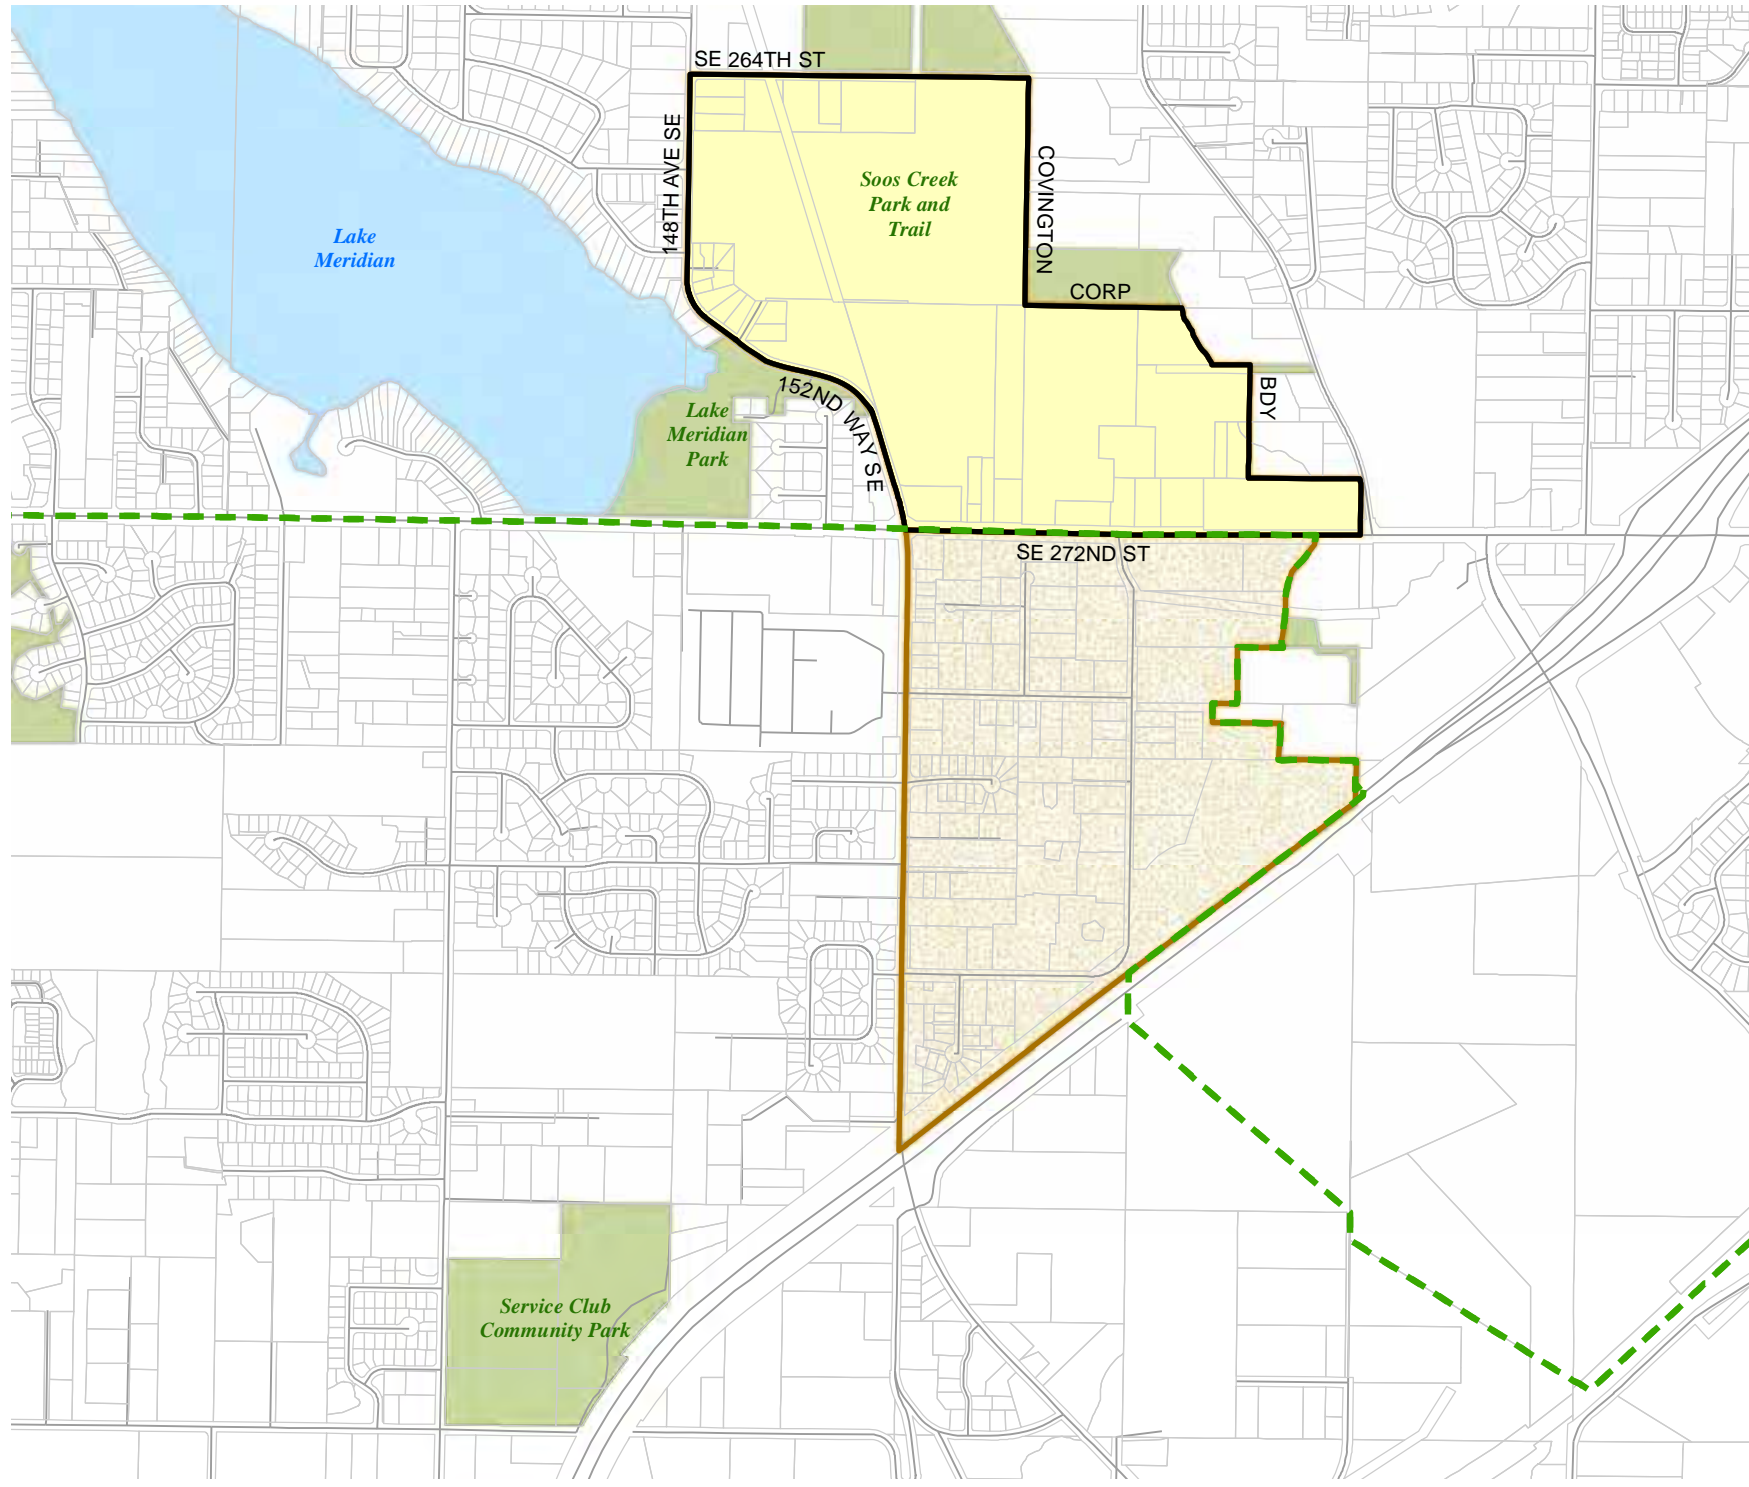

2012 Redistricting

Code	Precinct Name	LG	CG	CC
0498	KEN 47-0498	47	8	9
0498	KEN 47-0498	47	8	9

Legend

- Legislative District Boundaries
- Congressional District Boundaries
- Council District Boundaries
- New Precinct
- Old Precinct(s)

Census Tract: Tracts 031703 & 031704	S-T-R: 26-22-05, 35-22-05, 34-22-05