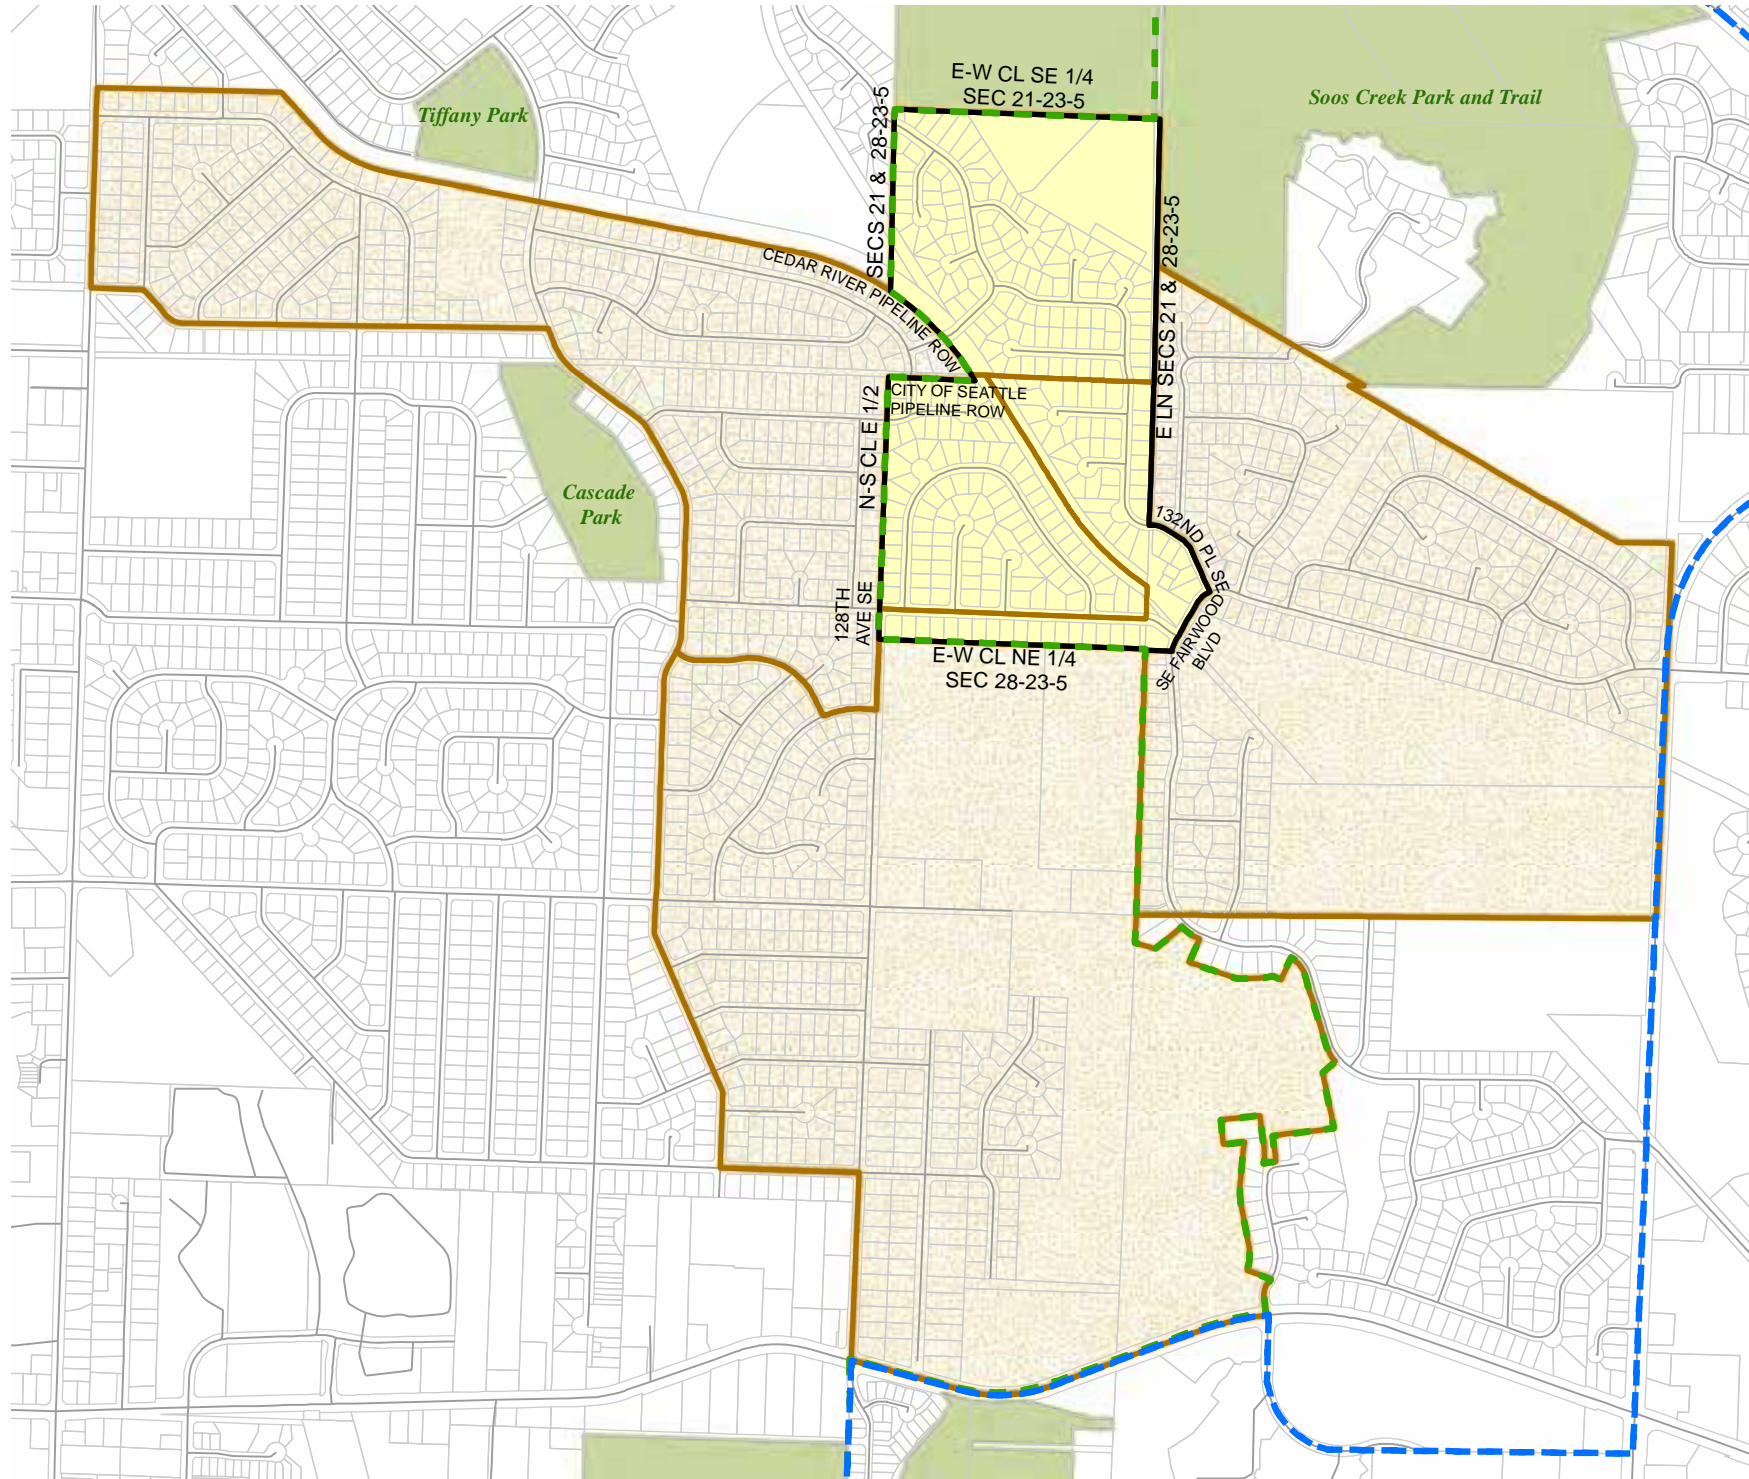

2012 Redistricting

Code	Precinct Name	LG	CG	CC
3619	RNT 11-3619	11	9	9
0031	RNT 11-0031	11	9	5
3222	RNT 11-3222	11	9	9
3165	IMPALA*	11	9	9

Legend

- Legislative District Boundaries
- Congressional District Boundaries
- Council District Boundaries
- New Precinct
- Old Precinct(s)

Census Tract: Tract 025804	S-T-R: 21-23-05