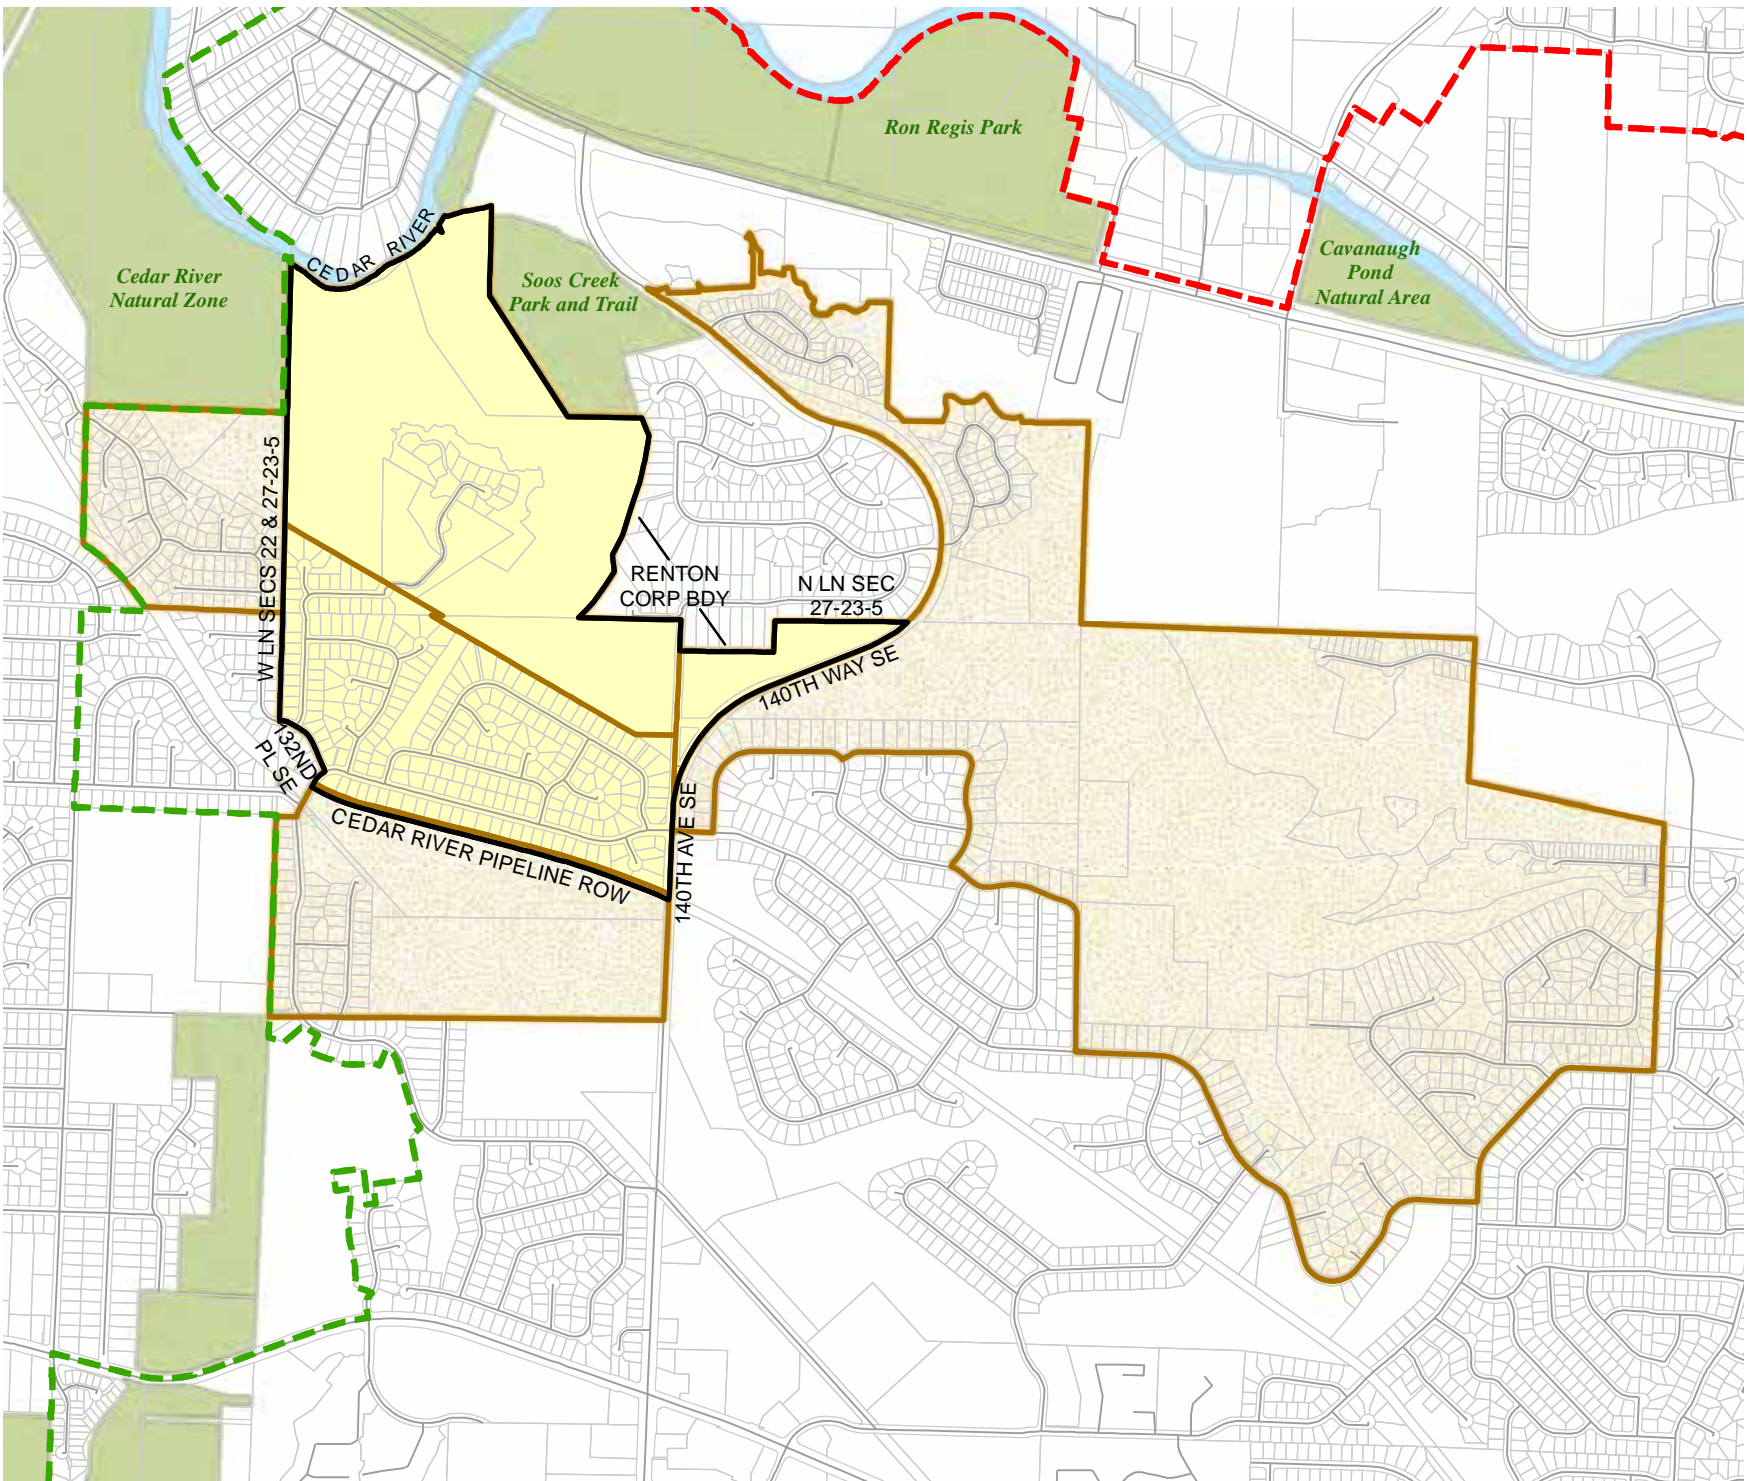

2012 Redistricting

Code	Precinct Name	LG	CG	CC
3164	LYNN	11	9	9
3164	LYNN	5	9	9
2459	FAIRHAVEN	5	8	9
3165	IMPALA*	11	9	9

Legend

- Legislative District Boundaries
- Congressional District Boundaries
- Council District Boundaries
- New Precinct
- Old Precinct(s)

Census Tract: Tract 025702	S-T-R: 27-23-05