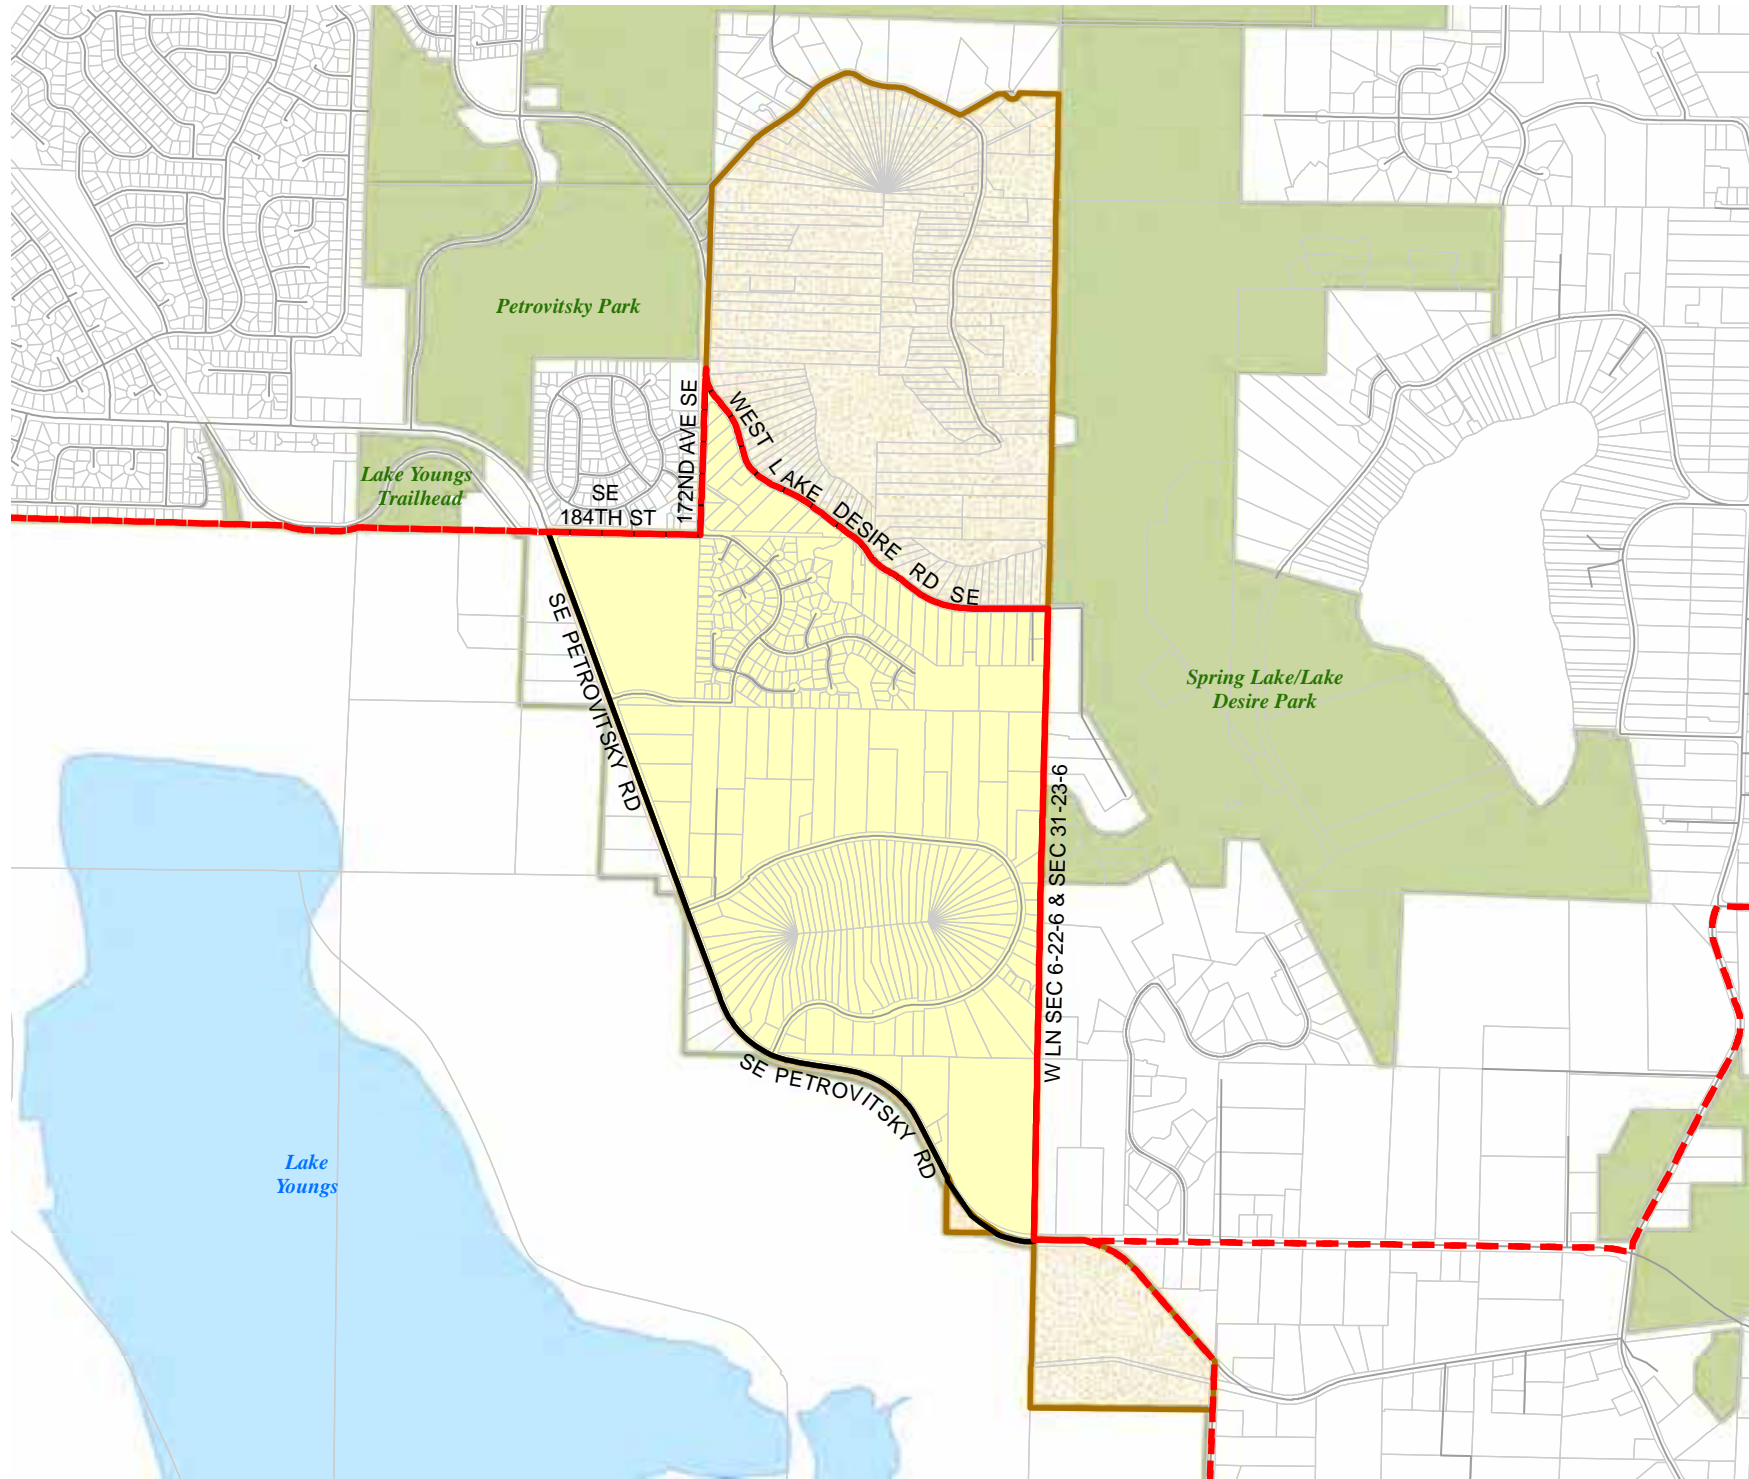

2012 Redistricting

Code	Precinct Name	LG	CG	CC
0649	LAKE DESIRE	47	8	9
0649	LAKE DESIRE	5	8	9

Legend

- Legislative District Boundaries
- Congressional District Boundaries
- Council District Boundaries
- New Precinct
- Old Precinct(s)

Census Tract:	S-T-R:
Tract 031906	36-23-05