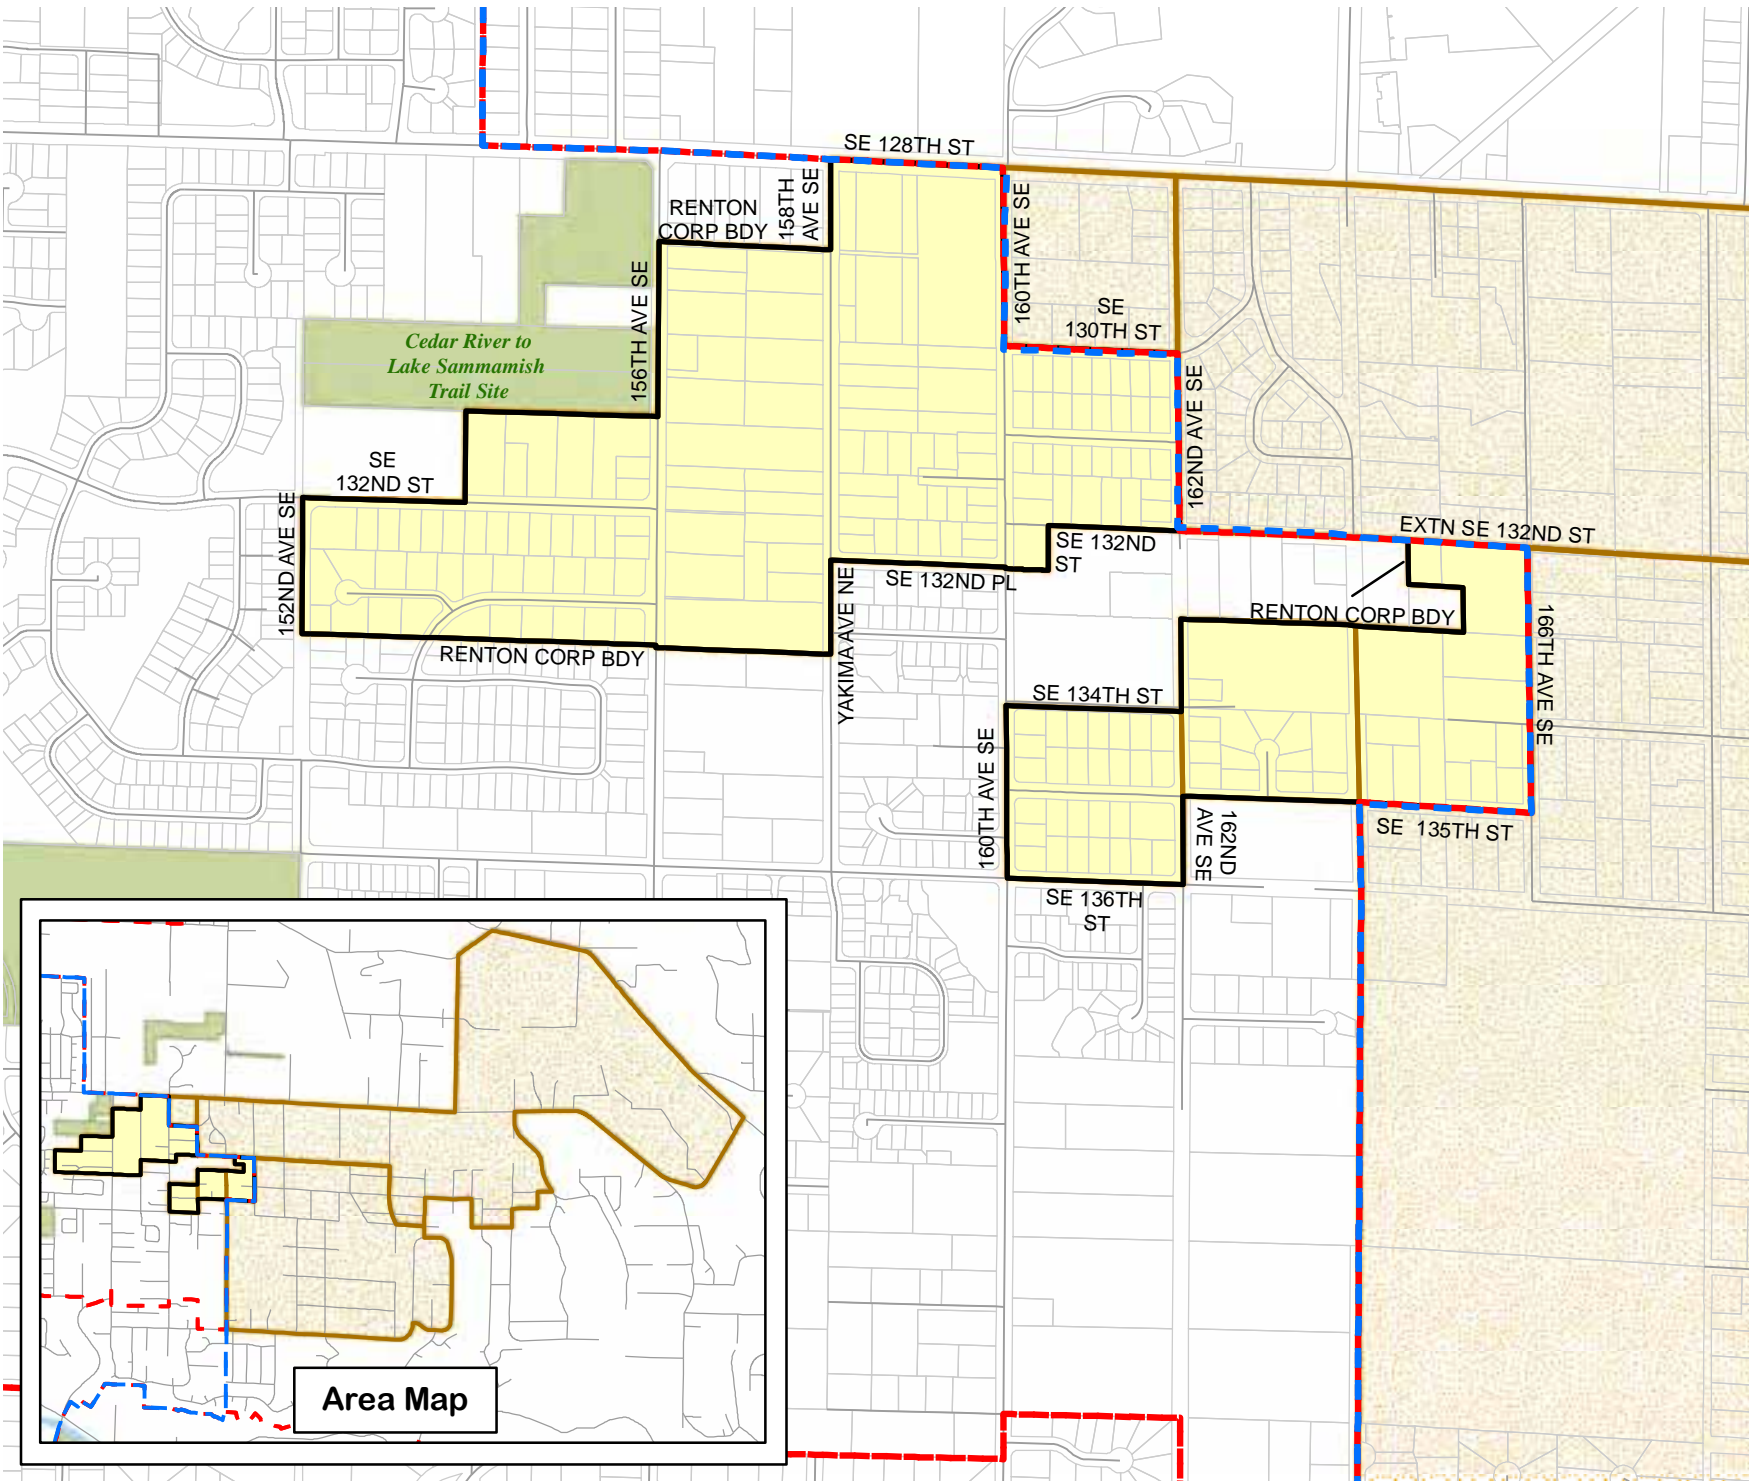

2012 Redistricting

Code	Precinct Name	LG	CG	CC
2802	BRIGID	11	9	9
2802	BRIGID	41	8	9
2606	HUSKY	41	8	9
1141	TANNER	41	8	9

Legend

- Legislative District Boundaries
- Congressional District Boundaries
- Council District Boundaries
- New Precinct
- Old Precinct(s)

Census Tract: Tract 031903	S-T-R: 14-23-05