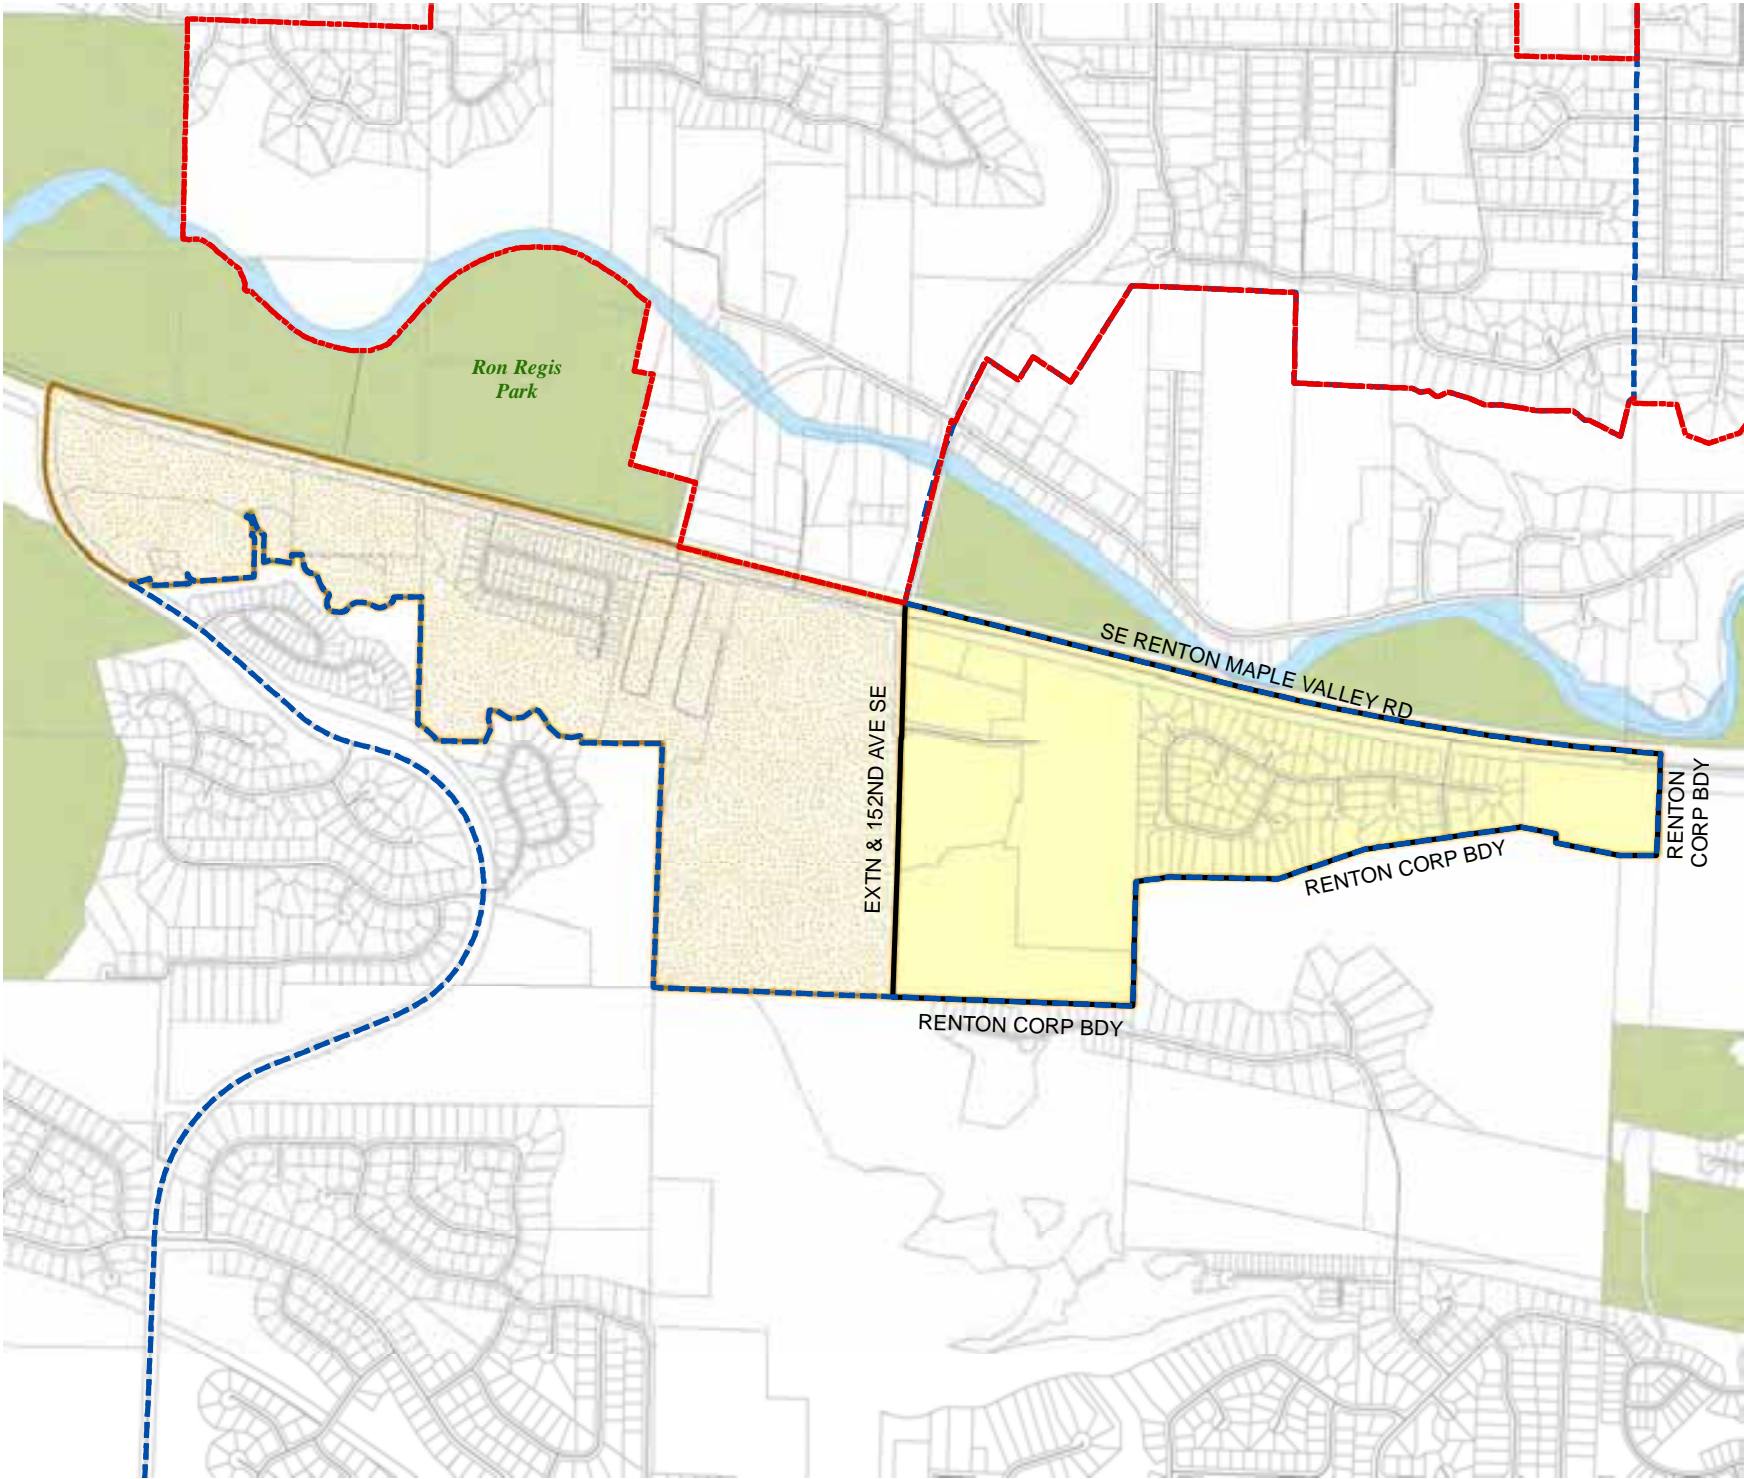

2012 Redistricting

Code	Precinct Name	LG	CG	CC
0404	RNT 05-0404	11	9	9
0404	RNT 05-0404	5	8	9

Legend

- Legislative District Boundaries
- Congressional District Boundaries
- Council District Boundaries
- New Precinct
- Old Precinct(s)

Census Tract:	S-T-R:
Tract 031907	23-23-05