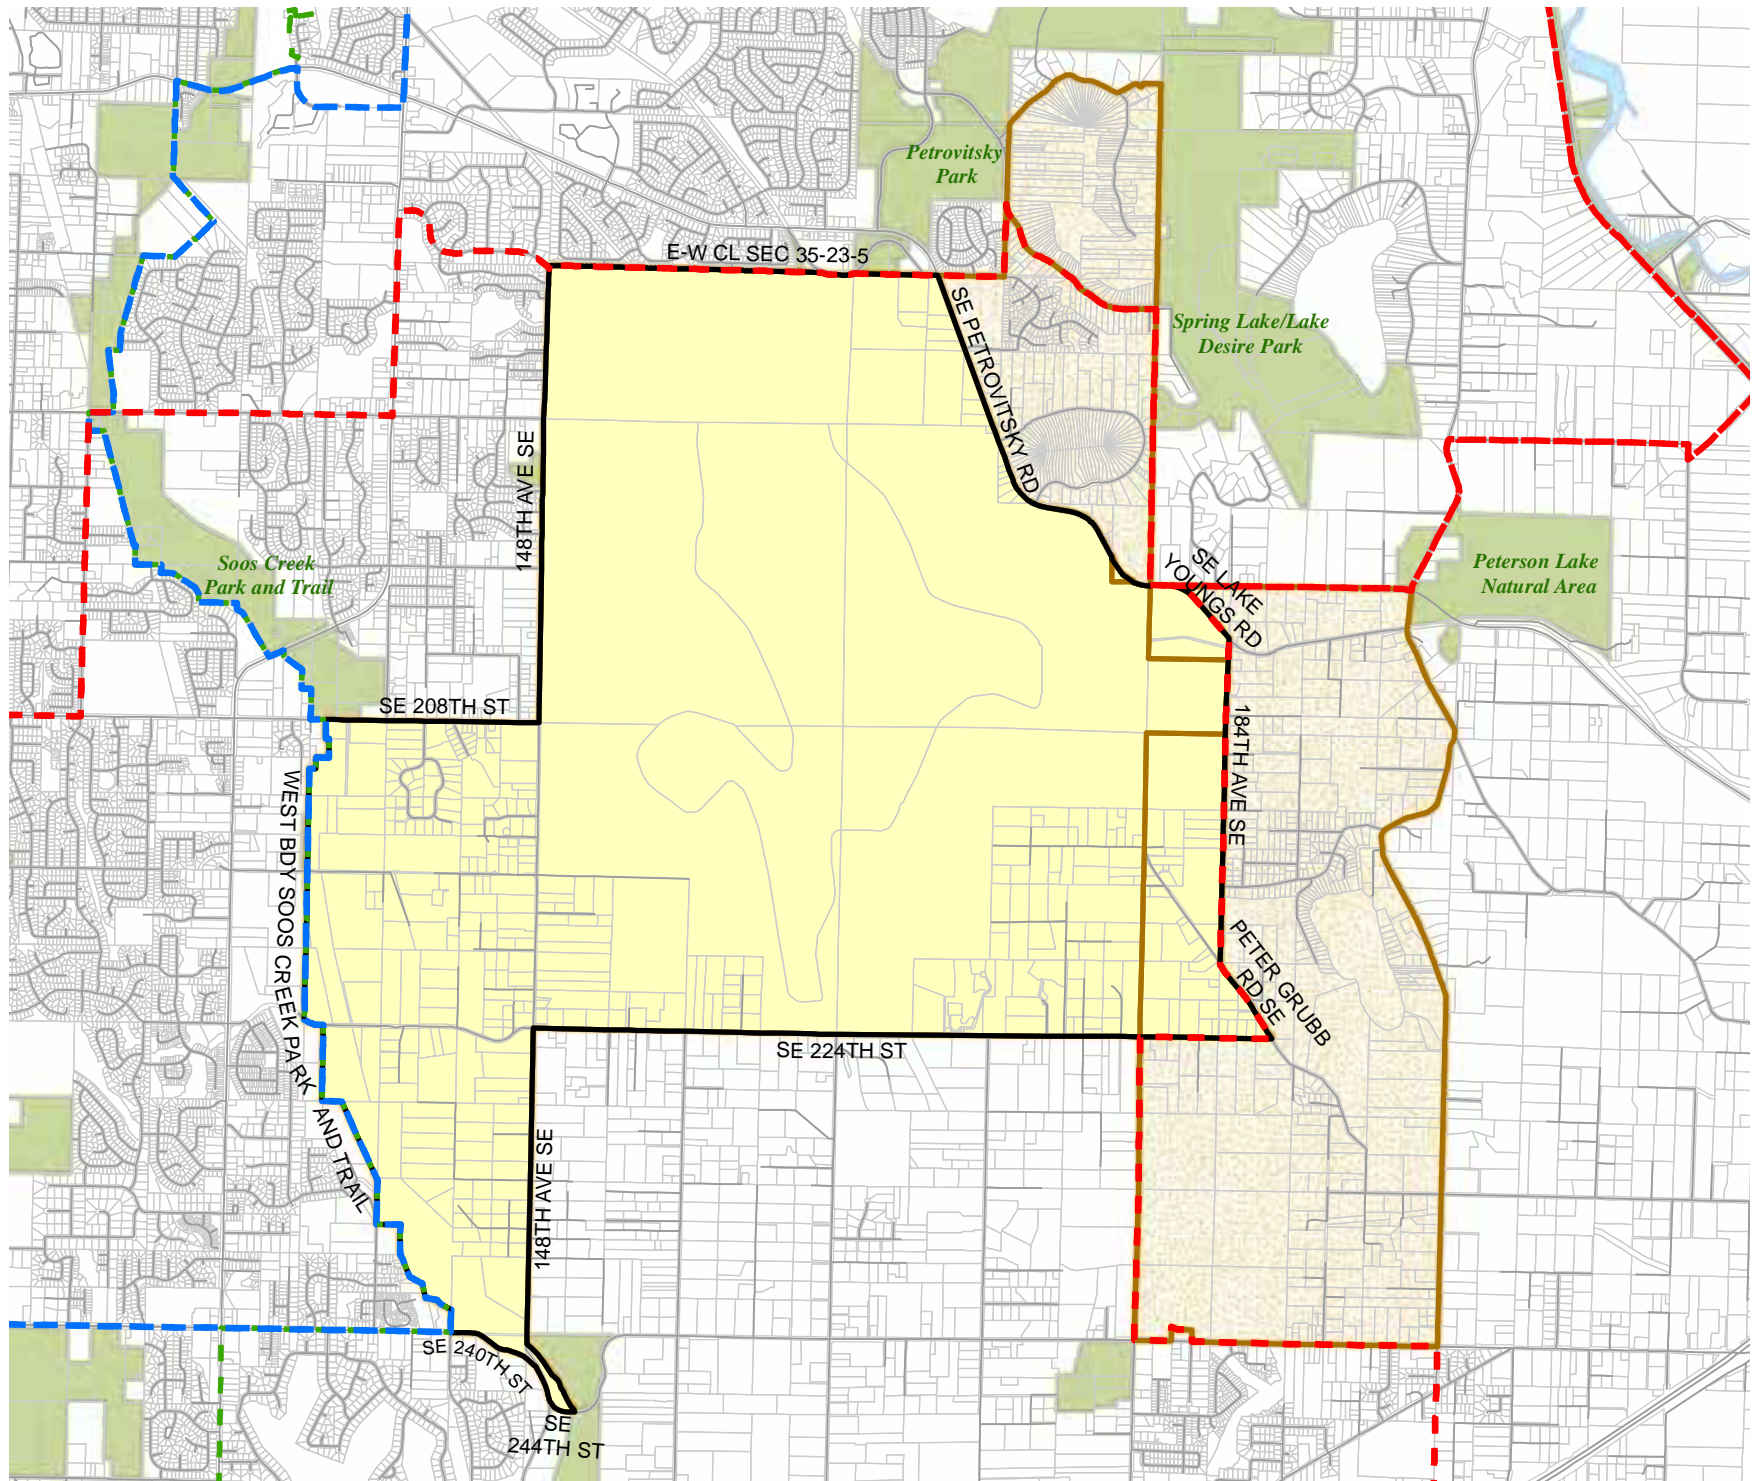

Census Tract:	S-T-R:
Tract 031906	36-23-05

2012 Redistricting

Code	Precinct Name	LG	CG	CC
3181	LAKE YOUNGS	47	8	9
3181	LAKE YOUNGS	47	8	9
0649	LAKE DESIRE	5	8	9
1068	SHADOW LAKE	5	8	9

Legend

- Legislative District Boundaries
- Congressional District Boundaries
- Council District Boundaries
- New Precinct
- Old Precinct(s)