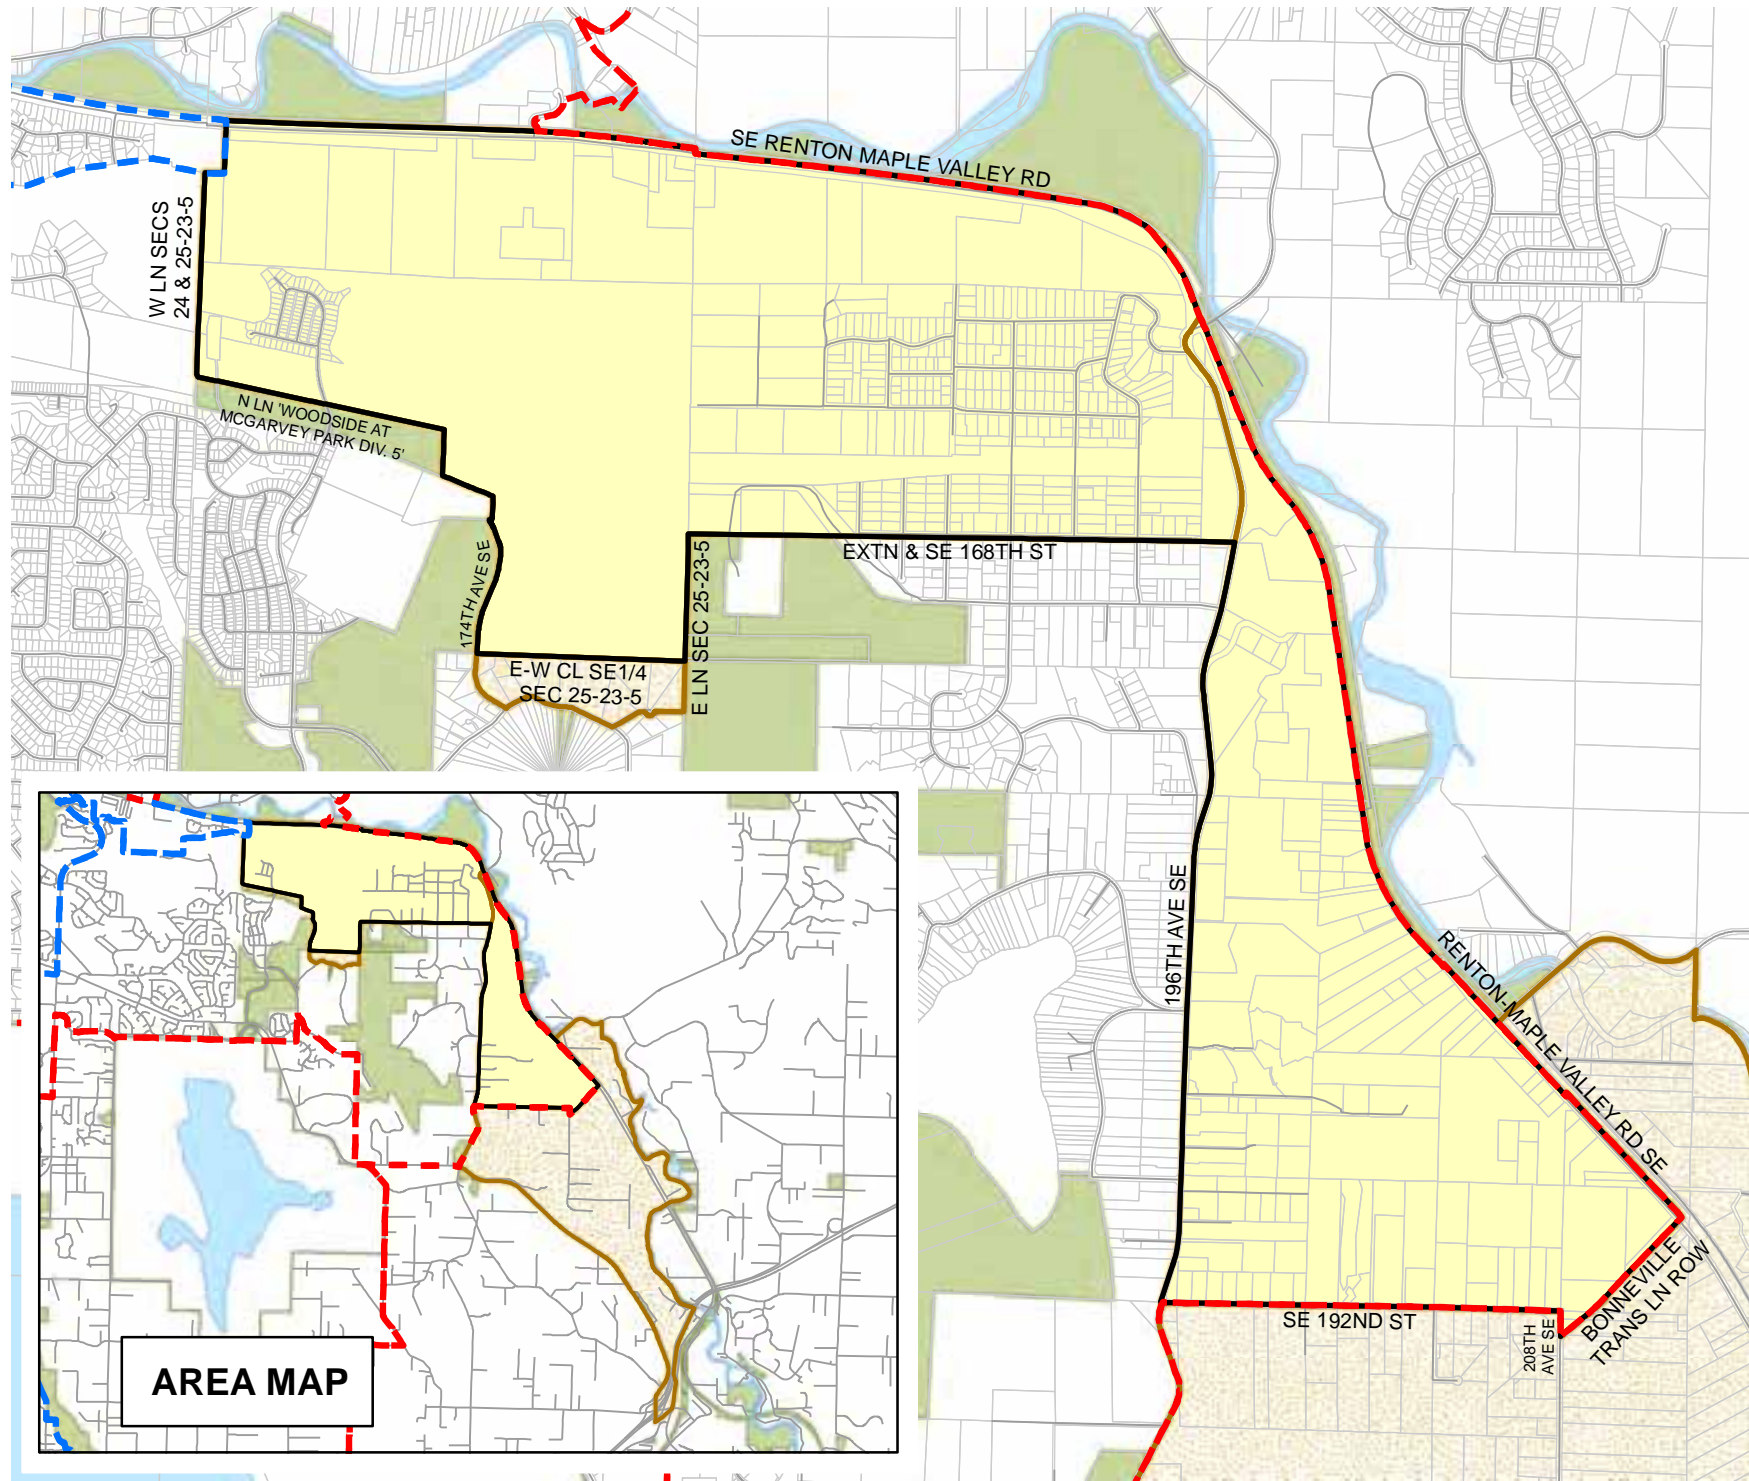

Legend

- Legislative District Boundaries
- Congressional District Boundaries
- Council District Boundaries
- New Precinct
- Old Precinct(s)

Census Tract:	S-T-R:
Tract 031907	25-23-5

2012 Redistricting

Code	Precinct Name	LG	CG	CC
0822	MORRIS	11	8	9
0822	MORRIS	5	8	9
1024	RIVERSIDE	5	8	9