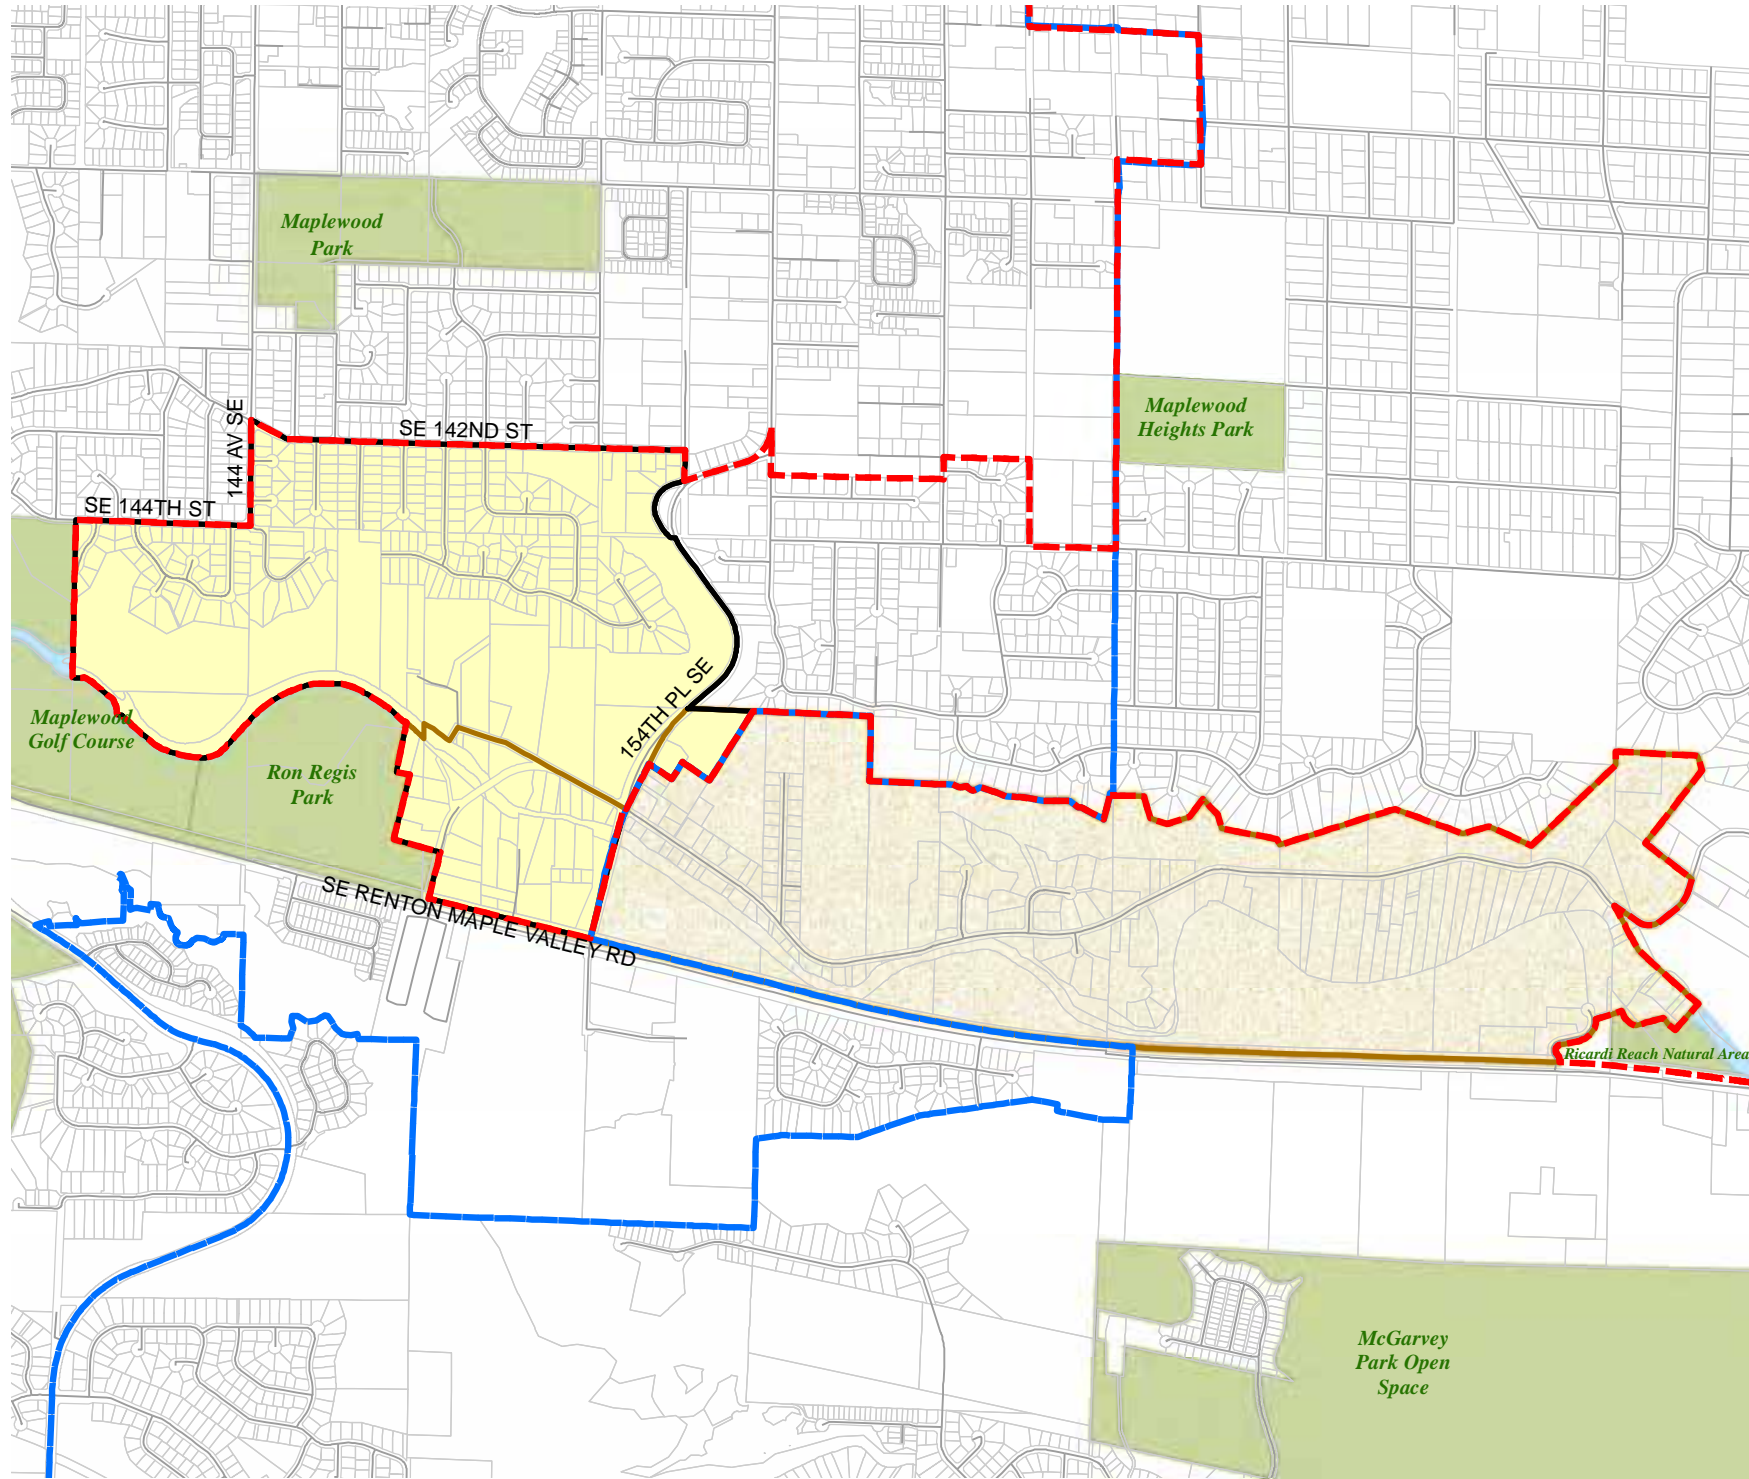

2012 Redistricting

Code	Precinct Name	LG	CG	CC
2804	DANIEL	5	9	9
0300	CEDAR PARK	41	8	9
2804	DANIEL	41	8	9

Legend

- Legislative District Boundaries
- Congressional District Boundaries
- Council District Boundaries
- New Precinct
- Old Precinct(s)

Census Tract: Tract 025602	S-T-R: 22-23-05