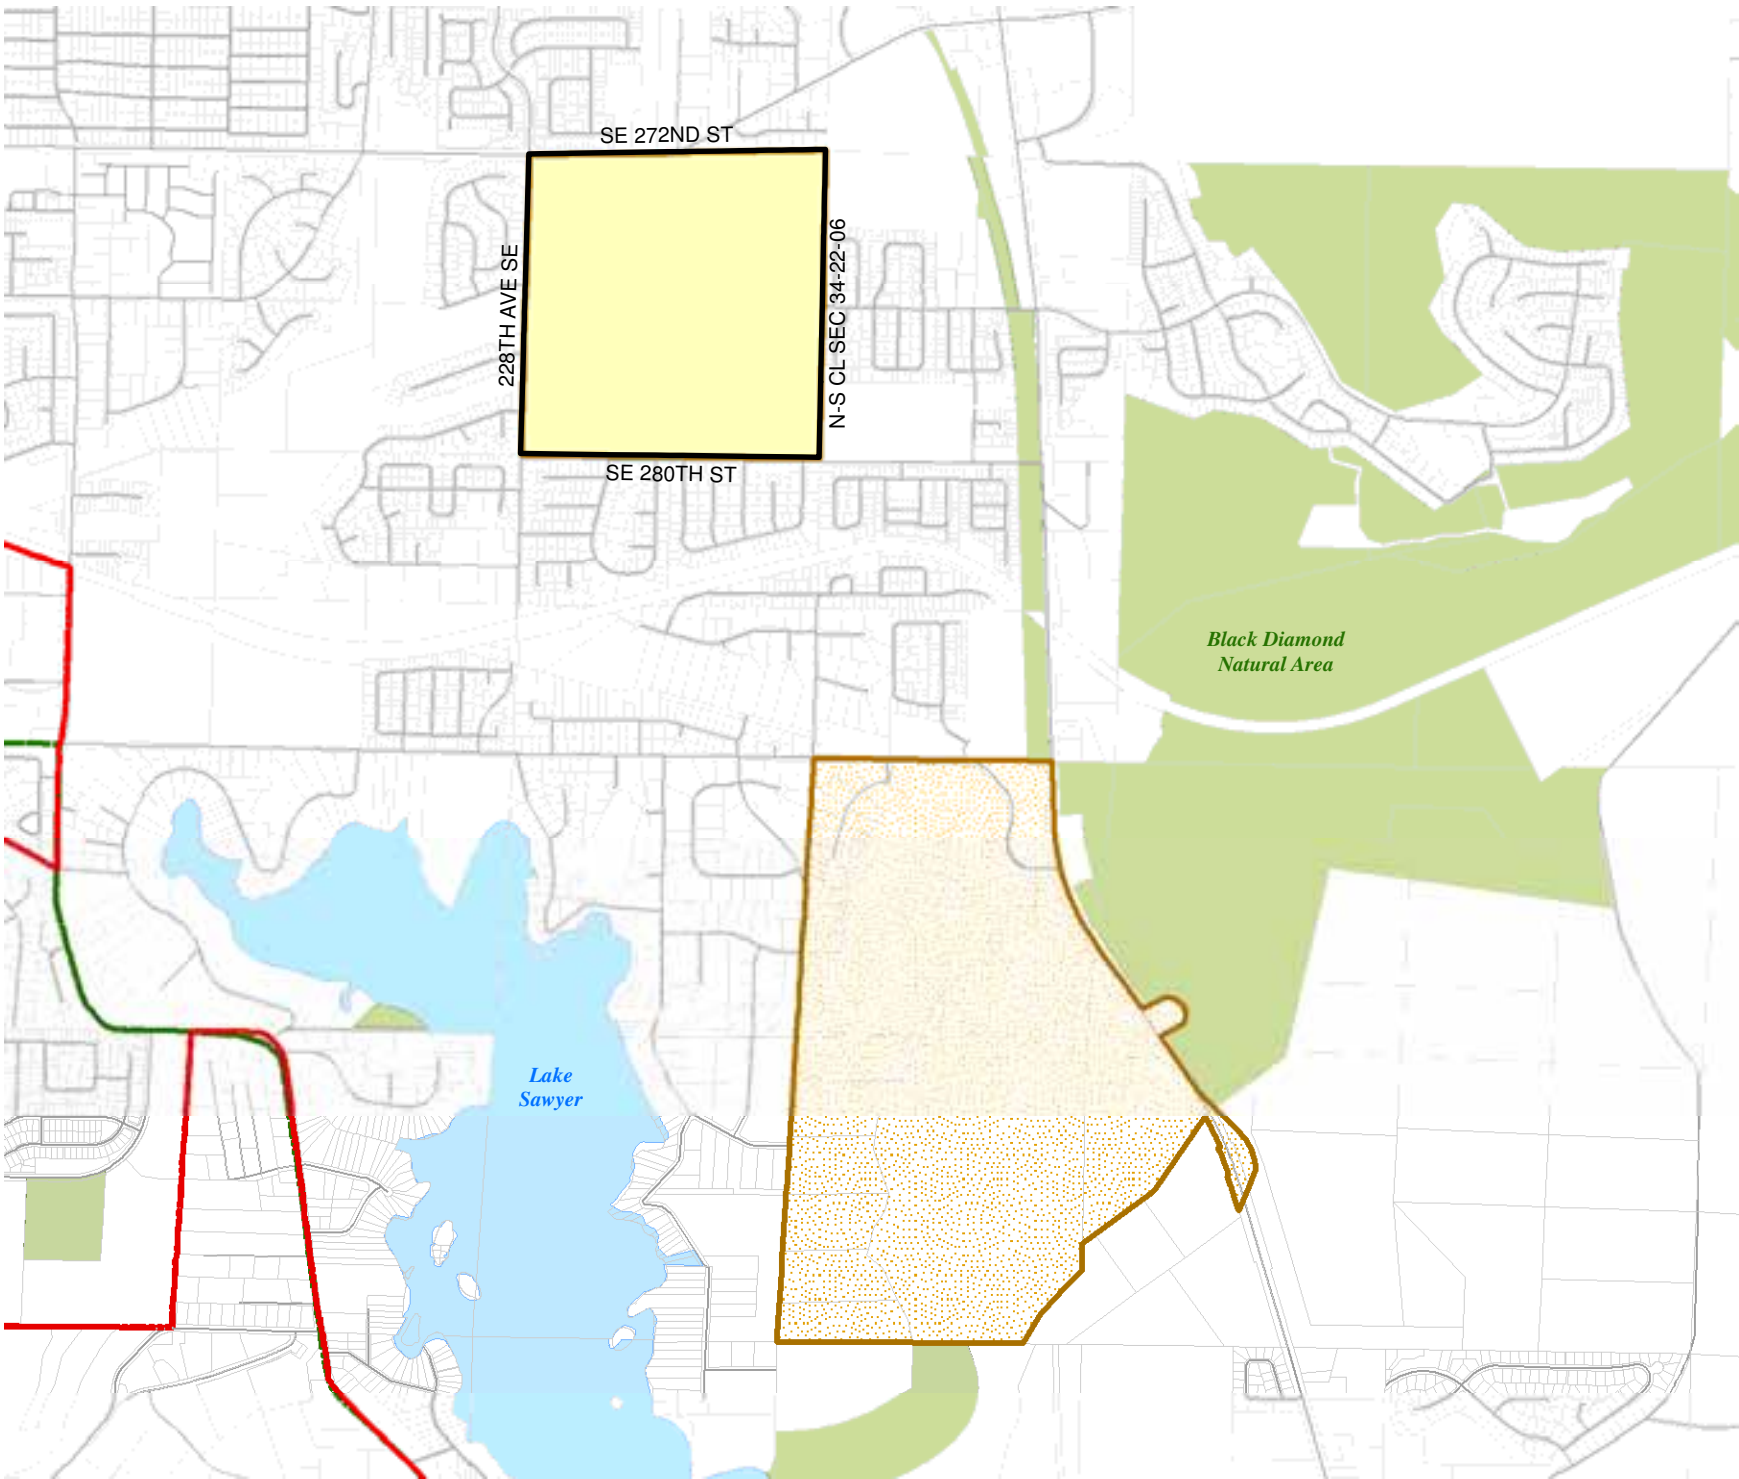

2012 Redistricting

Code	Precinct Name	LG	CG	CC
3467	PHOEBE	5	8	9
3467	PHOEBE	5	8	9

Legend

- Legislative District Boundaries
- Congressional District Boundaries
- Council District Boundaries
- New Precinct
- Old Precinct(s)

Census Tract: Tract 031604	S-T-R: 34-22-06