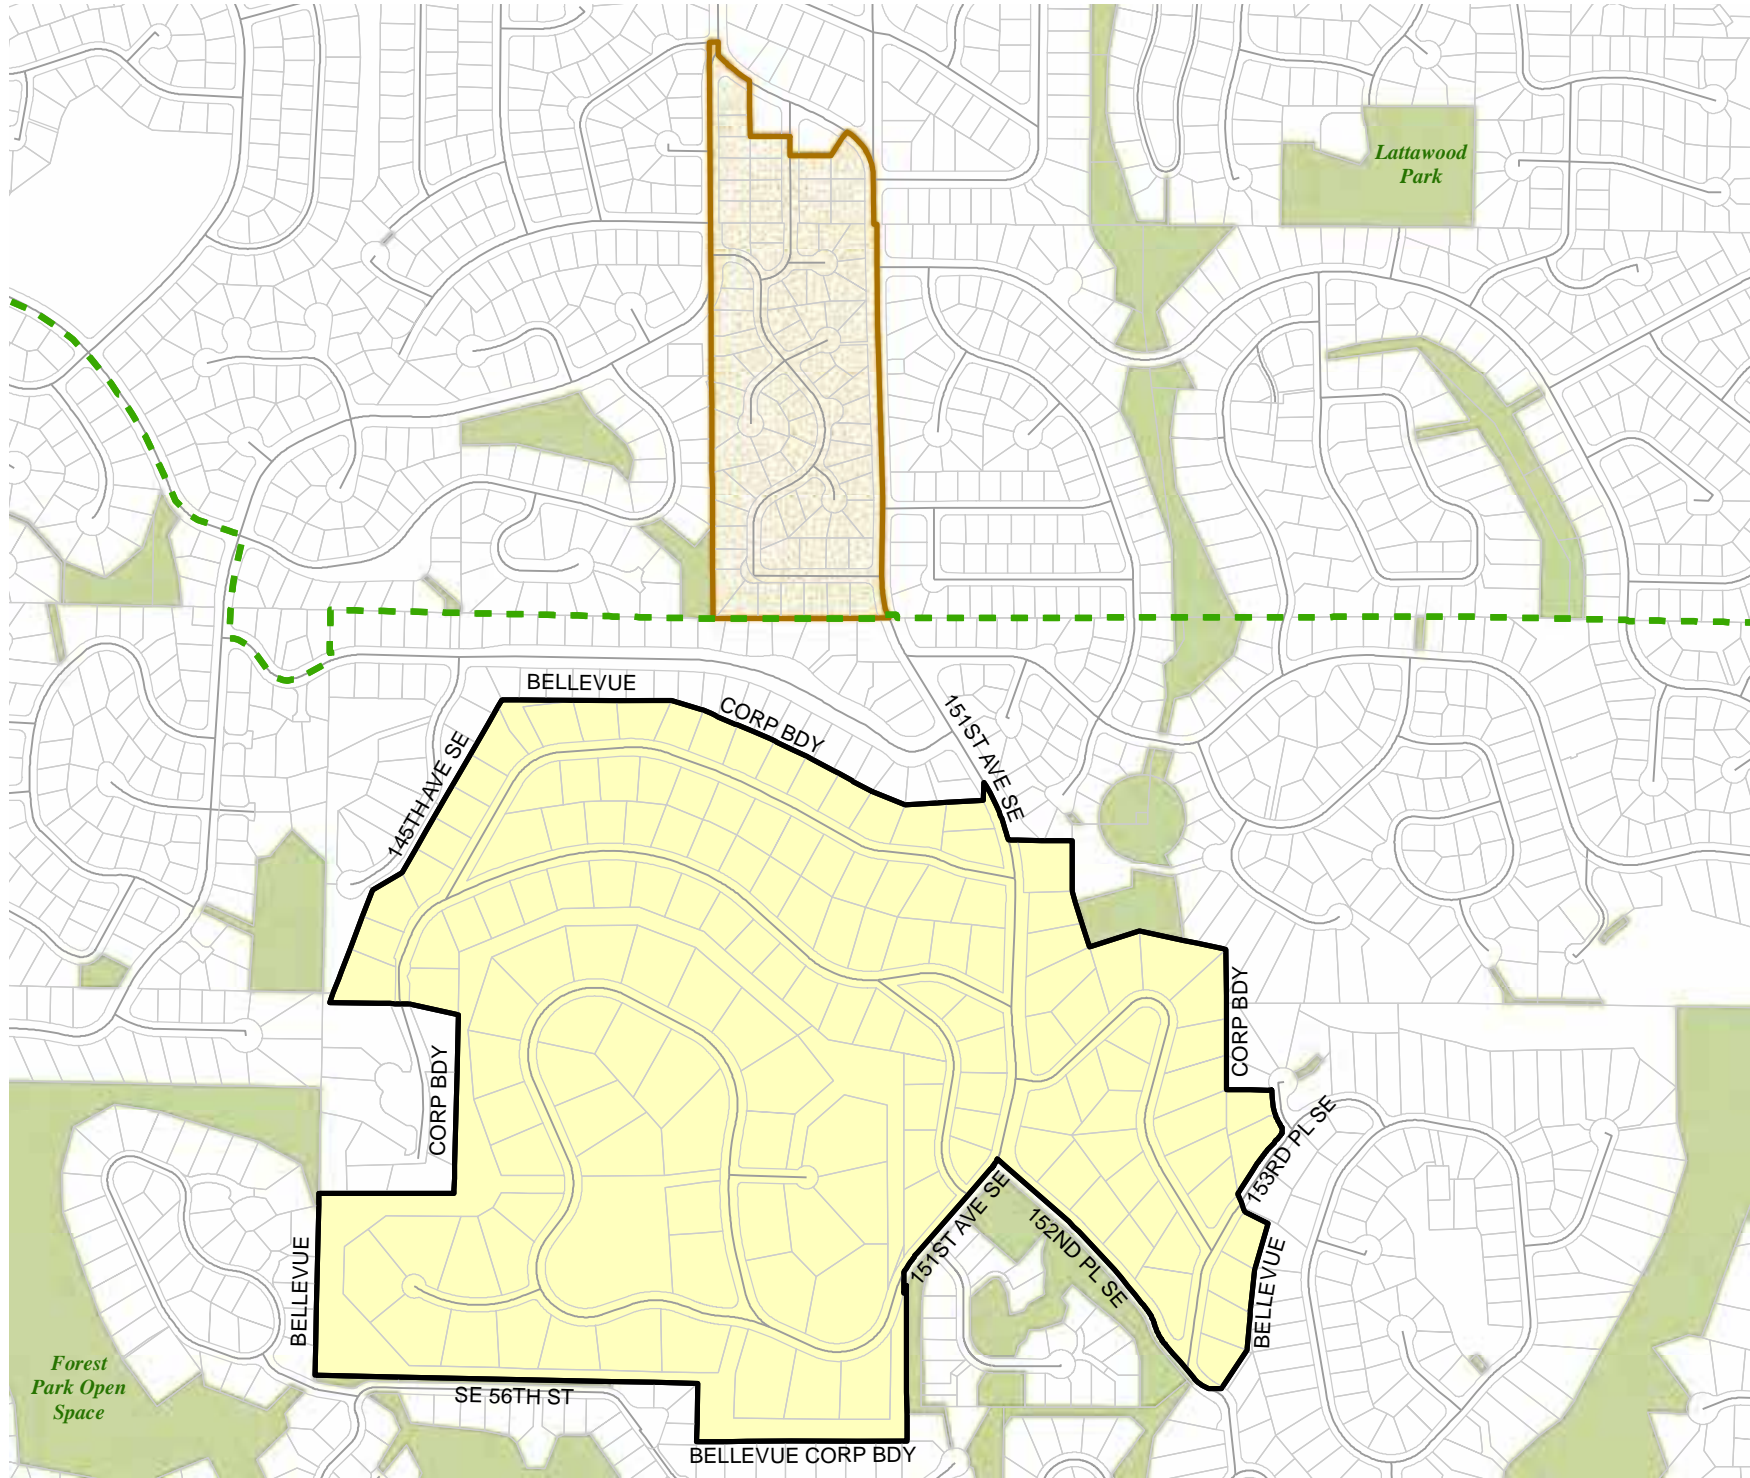

2012 Redistricting

Code	Precinct Name	LG	CG	CC
0518	HILLTOP	41	9	9
0518	HILLTOP	41	8	9

Legend

- Legislative District Boundaries
- Congressional District Boundaries
- Council District Boundaries
- New Precinct
- Old Precinct(s)

Census Tract: Tract 024903	S-T-R: 22-24-05 & 23-24-05