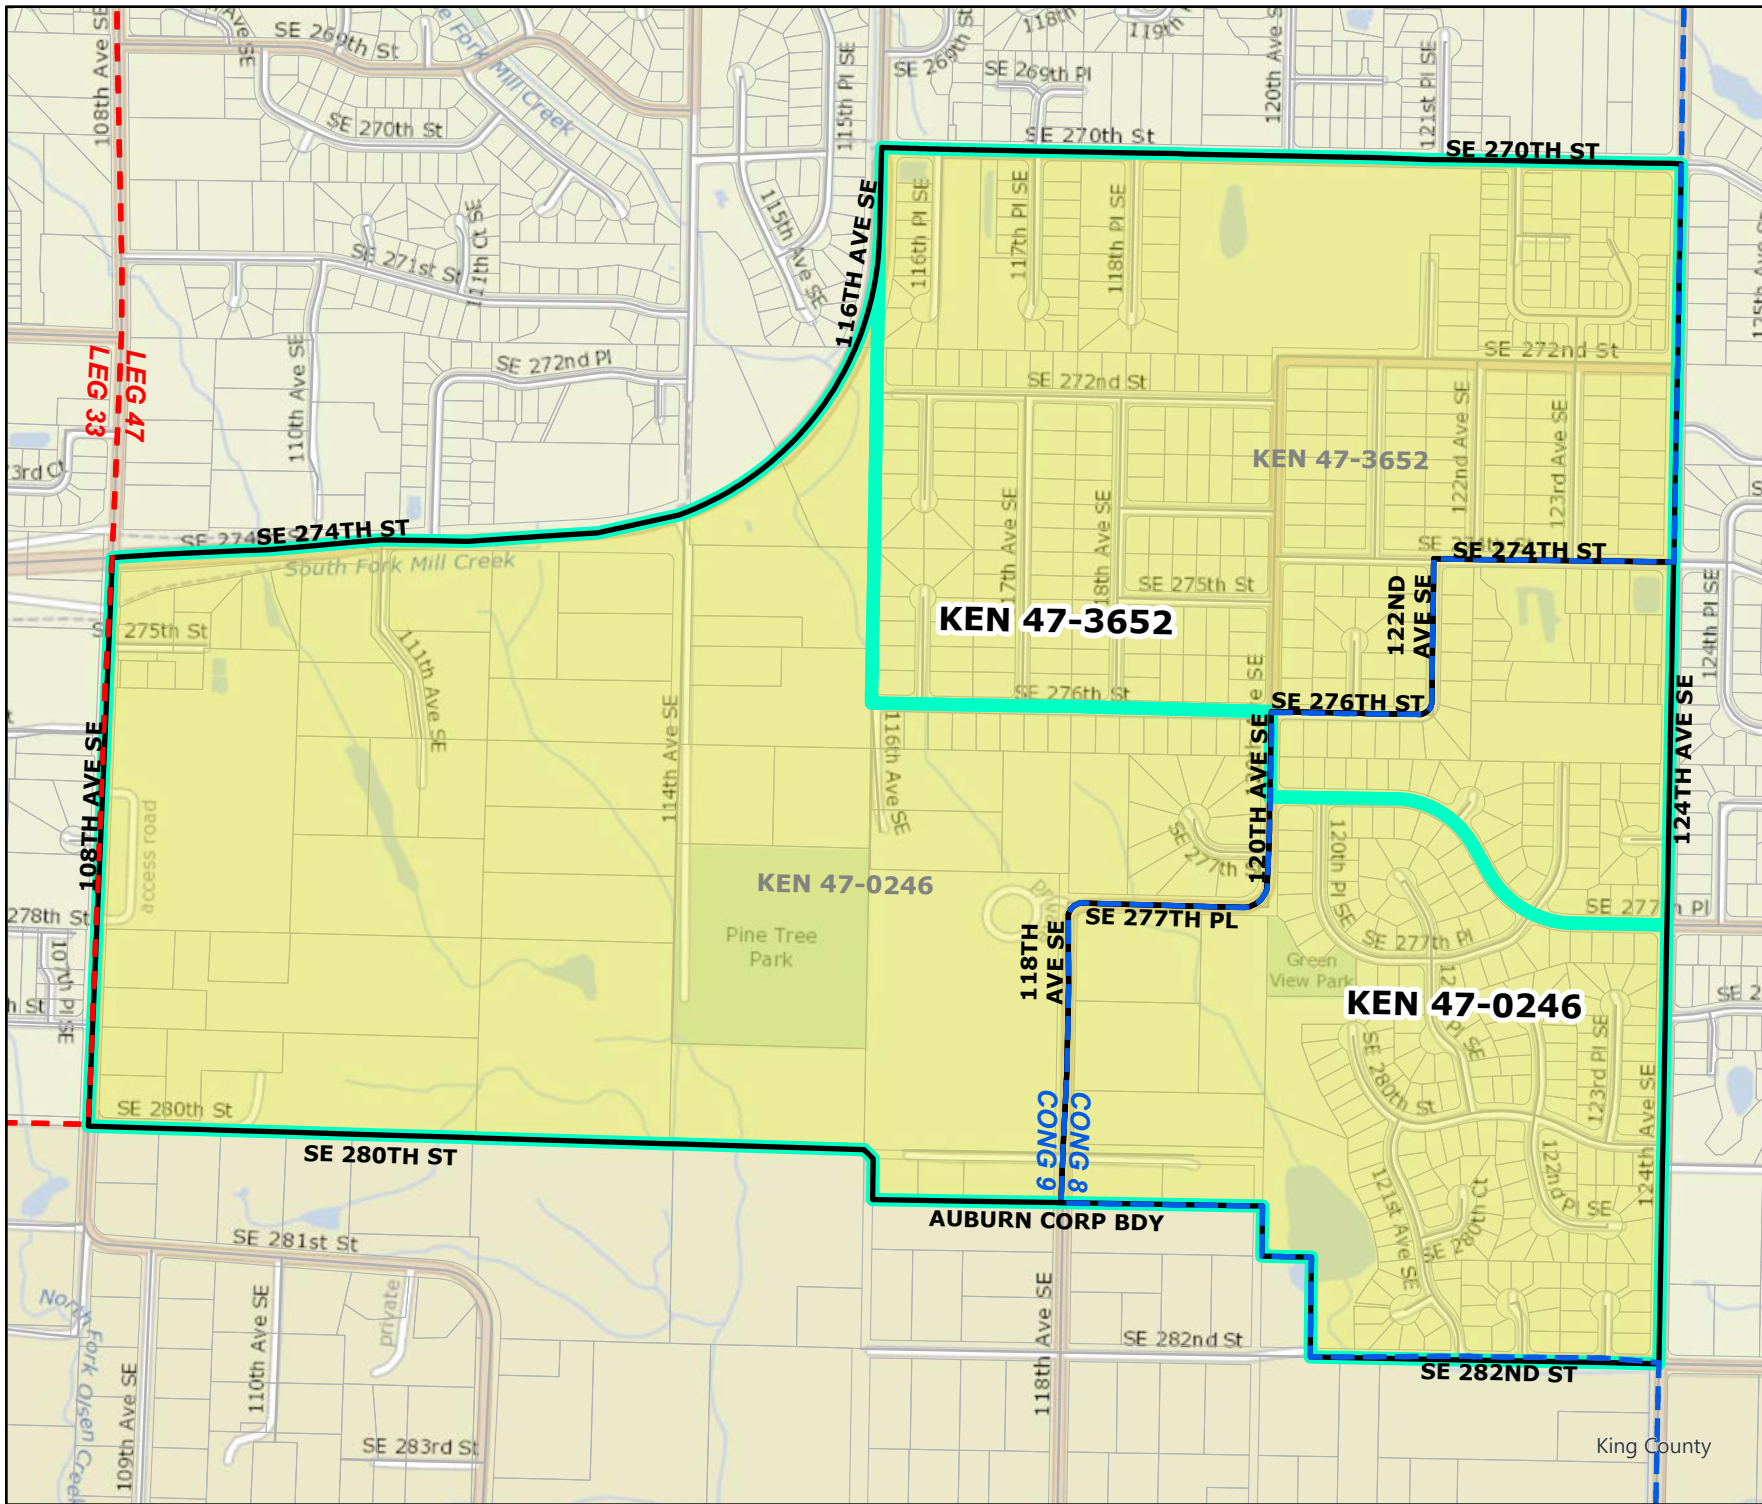

2022 Leg|Cong|KC Redistricting

Code	Precinct Name	NEW LG	NEW CG	NEW CC
0246	KEN 47-0246	47	8	7
3652	KEN 47-3652	47	9	7

Original Precinct(s) and OLD Districts				
0246	KEN 47-0246	47	8	7
3652	KEN 47-3652	47	8	7

*: Denotes precinct(s) that have been abolished.
Precinct map produced by King County GIS Elections in accordance with KCC 1.12.101 & RCW 29A.16.040

Legend

- Original Precinct(s)
- New Precinct(s)
- Altered Precinct(s)
- Legislative Districts
- Congressional Districts
- King County Council Districts