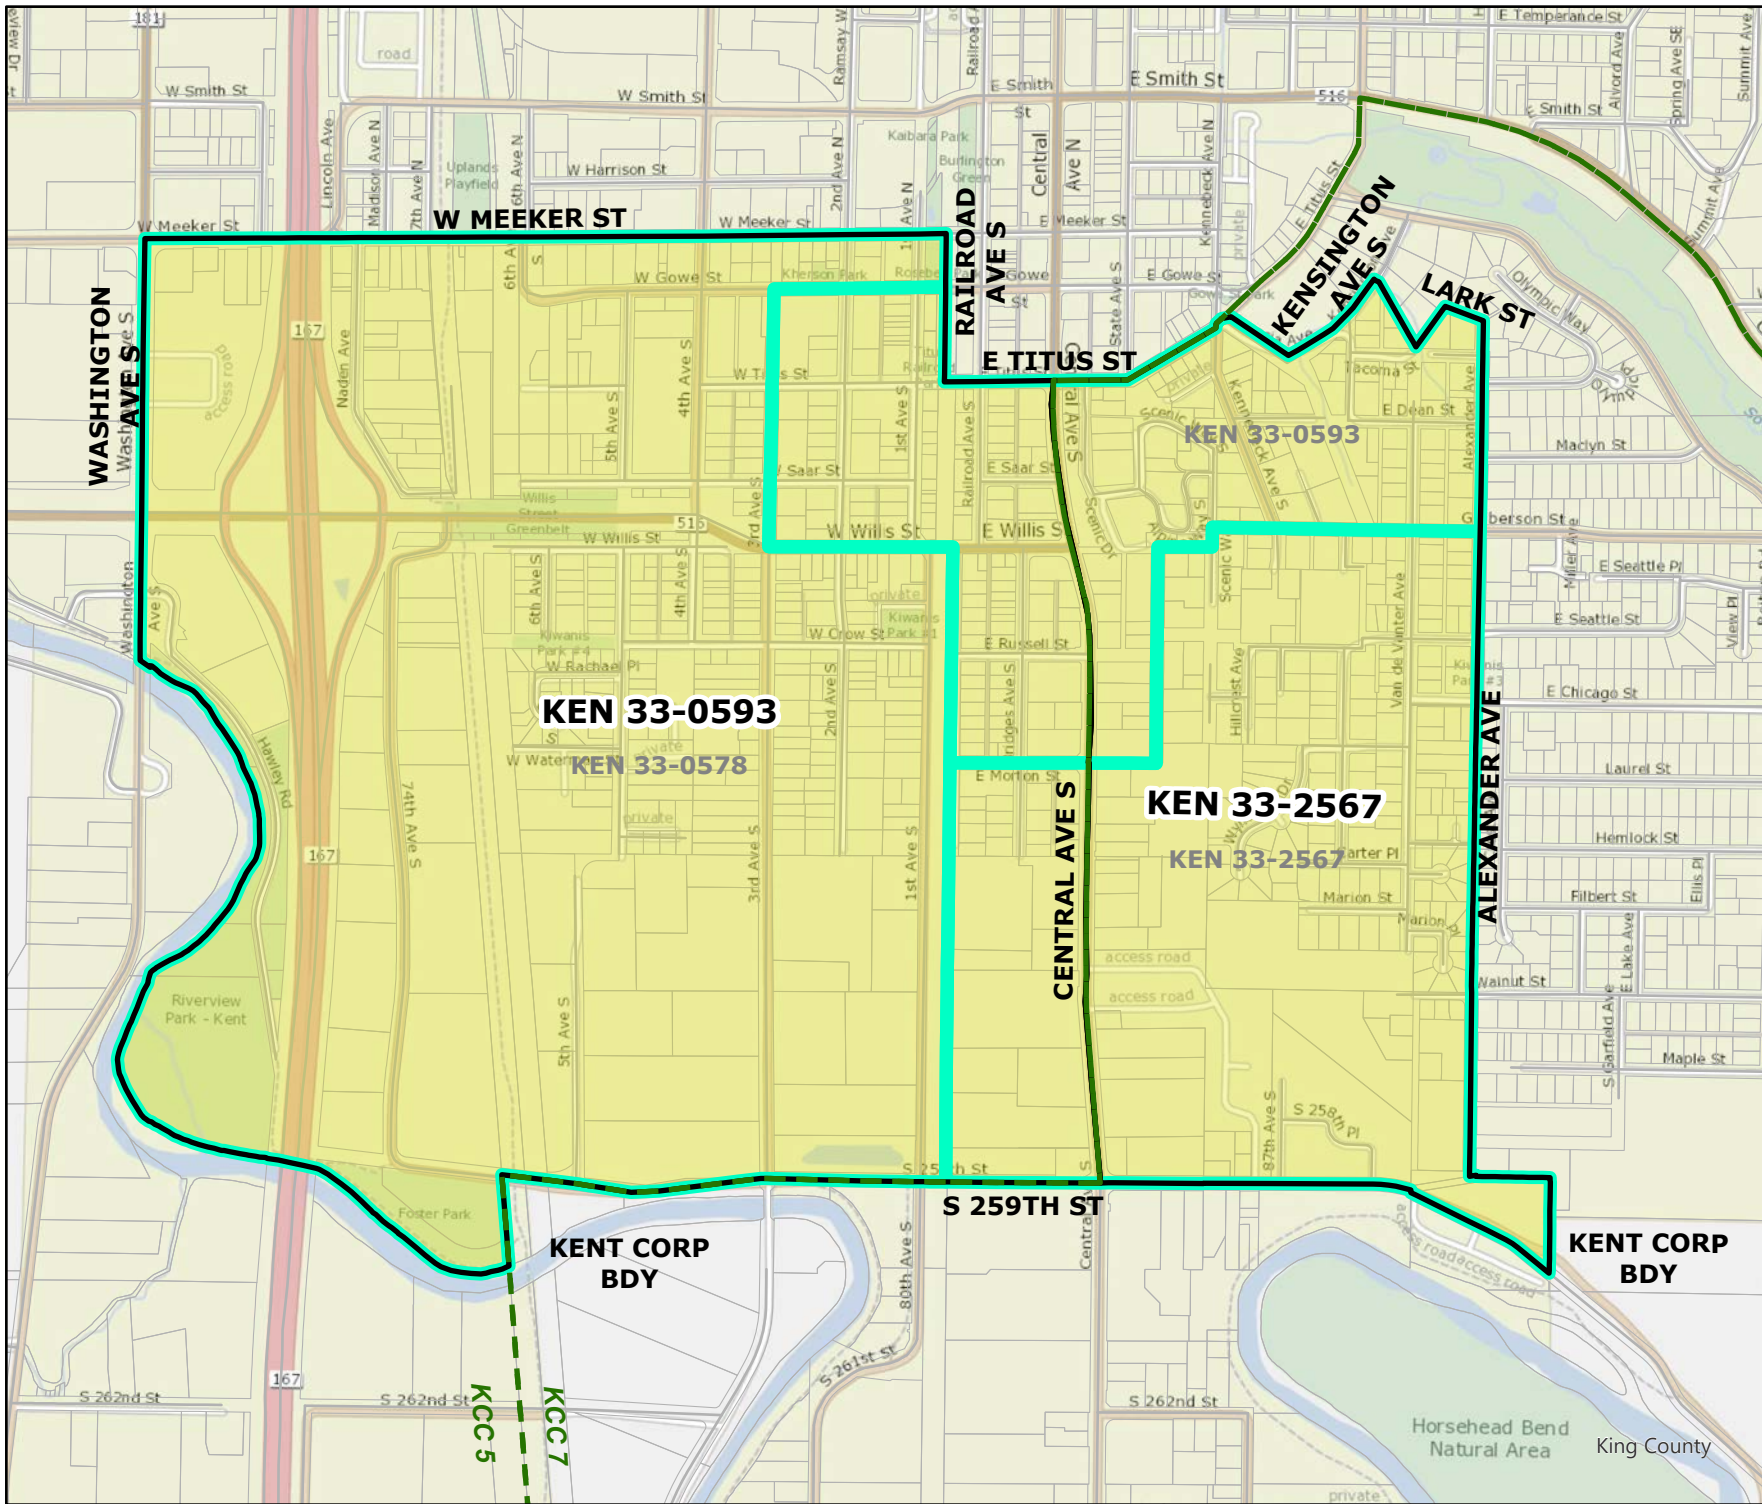

2022 Leg|Cong|KC Redistricting

Code	Precinct Name	NEW LG	NEW CG	NEW CC
0593	KEN 33-0593	33	9	5
2567	KEN 33-2567	33	9	7

Original Precinct(s) and OLD Districts				
0593	KEN 33-0593	33	9	5
0578	KEN 33-0578*	33	9	5
2567	KEN 33-2567	33	9	5

*: Denotes precinct(s) that have been abolished.
Precinct map produced by King County GIS Elections in accordance with KCC 1.12.101 & RCW 29A.16.040

Legend

- Original Precinct(s)
- New Precinct(s)
- Altered Precinct(s)
- Legislative Districts
- Congressional Districts
- King County Council Districts