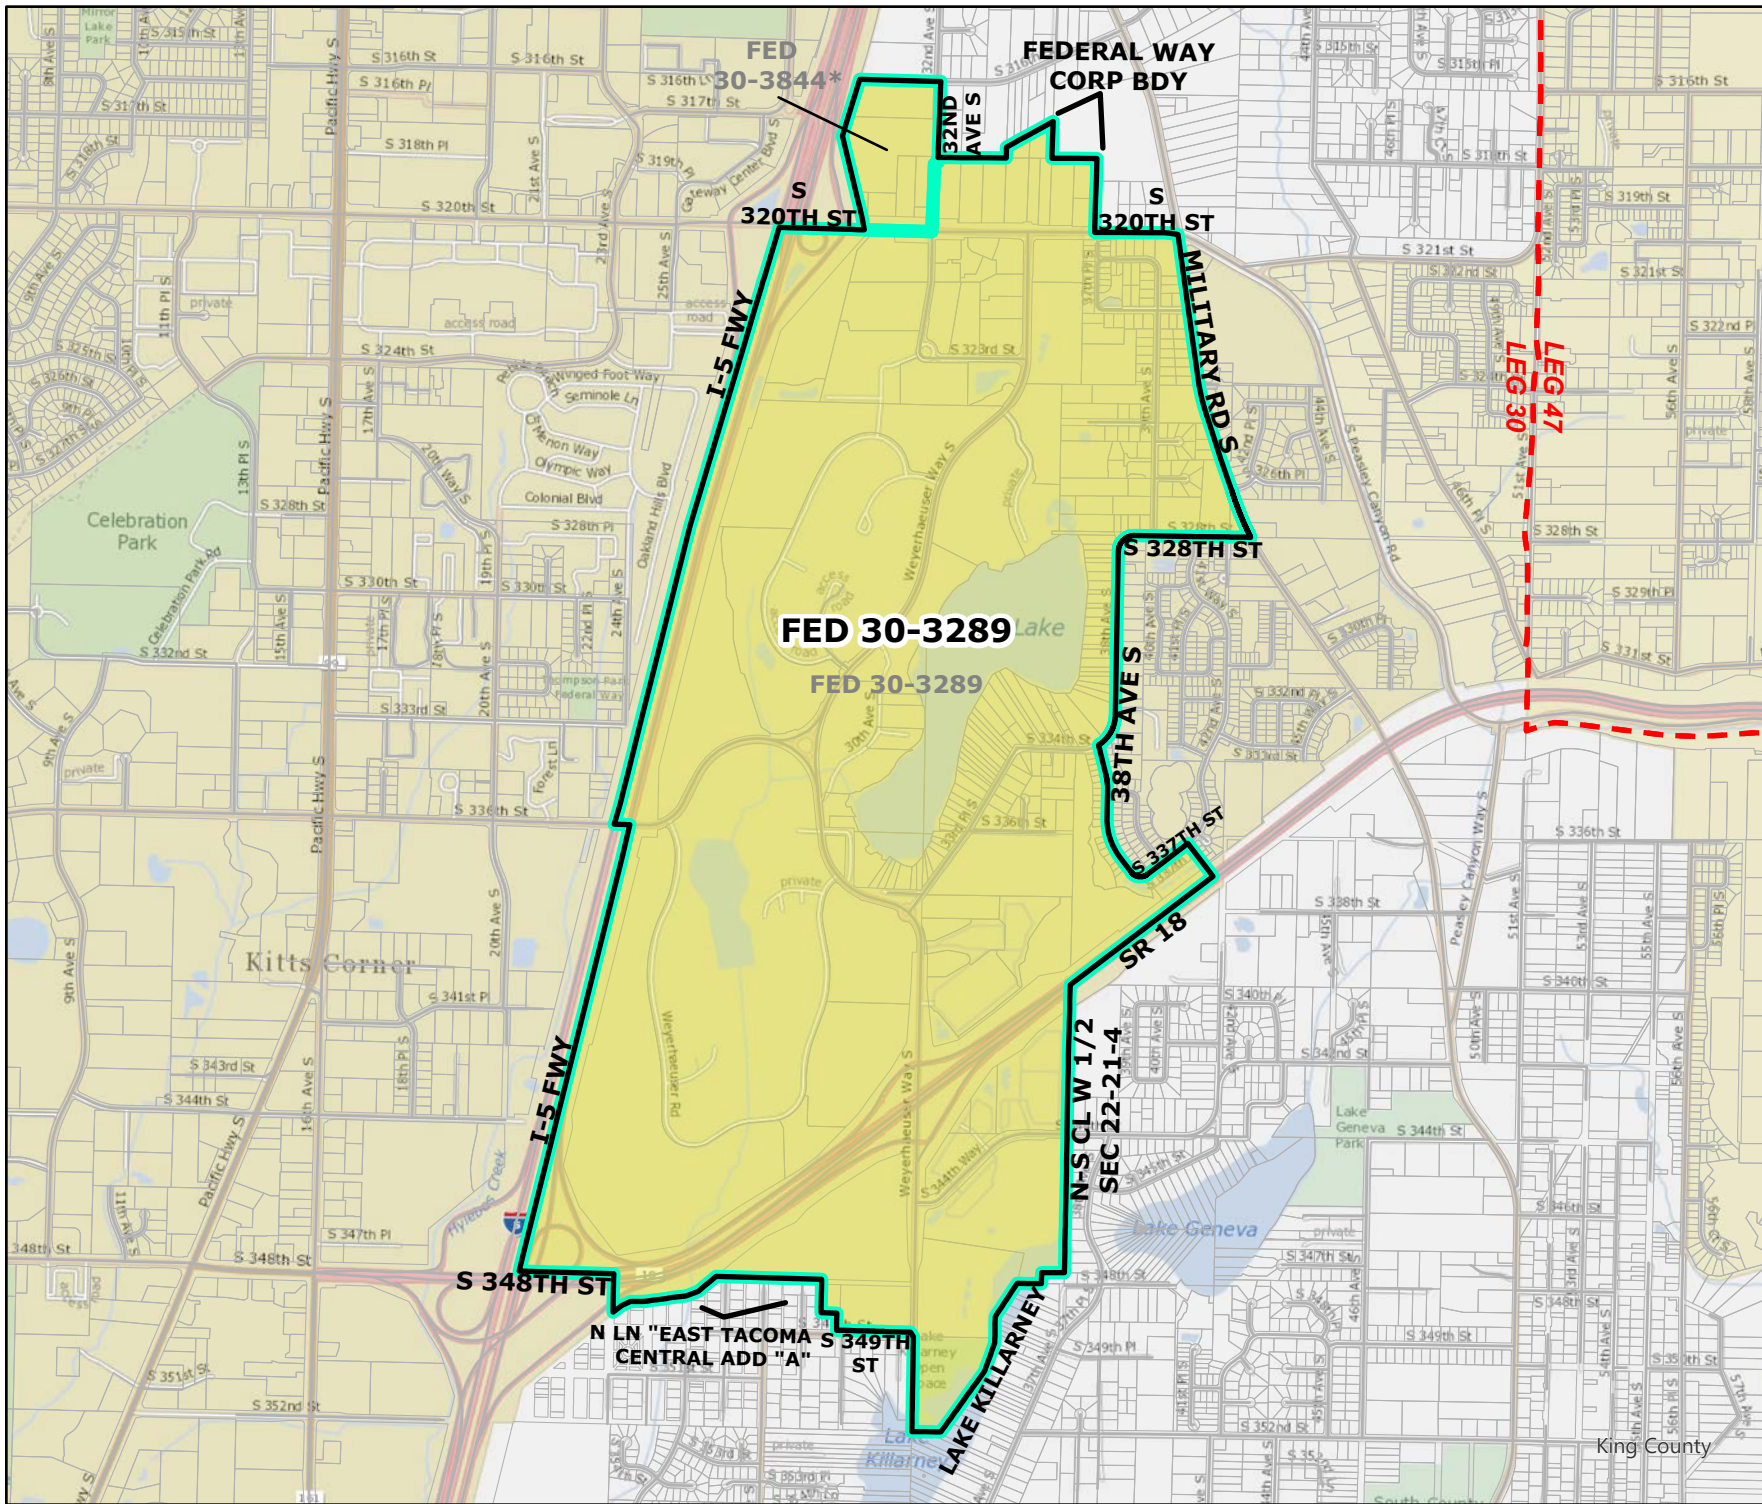

\*: Denotes precinct(s) that have been abolished.  
Precinct map produced by King County GIS Elections in accordance with KCC 1.12.101 & RCW 29A.16.040

**Legend**

- Original Precinct(s)
- New Precinct(s)
- Altered Precinct(s)
- Legislative Districts
- Congressional Districts
- King County Council Districts

# 2022 Leg | Cong | KC Redistricting

Code	Precinct Name	NEW LG	NEW CG	NEW CC
3977	FED 30-3977	30	9	7
3003	FED 30-3003	30	9	7

Original Precinct(s) and OLD Districts				
3003	FED 30-3003	30	9	7

\*: Denotes precinct(s) that have been abolished.  
 Precinct map produced by King County GIS Elections in accordance with KCC 1.12.101 & RCW 29A.16.040

**Legend**

- Original Precinct(s)
- New Precinct(s)
- Altered Precinct(s)
- Legislative Districts
- Congressional Districts
- King County Council Districts