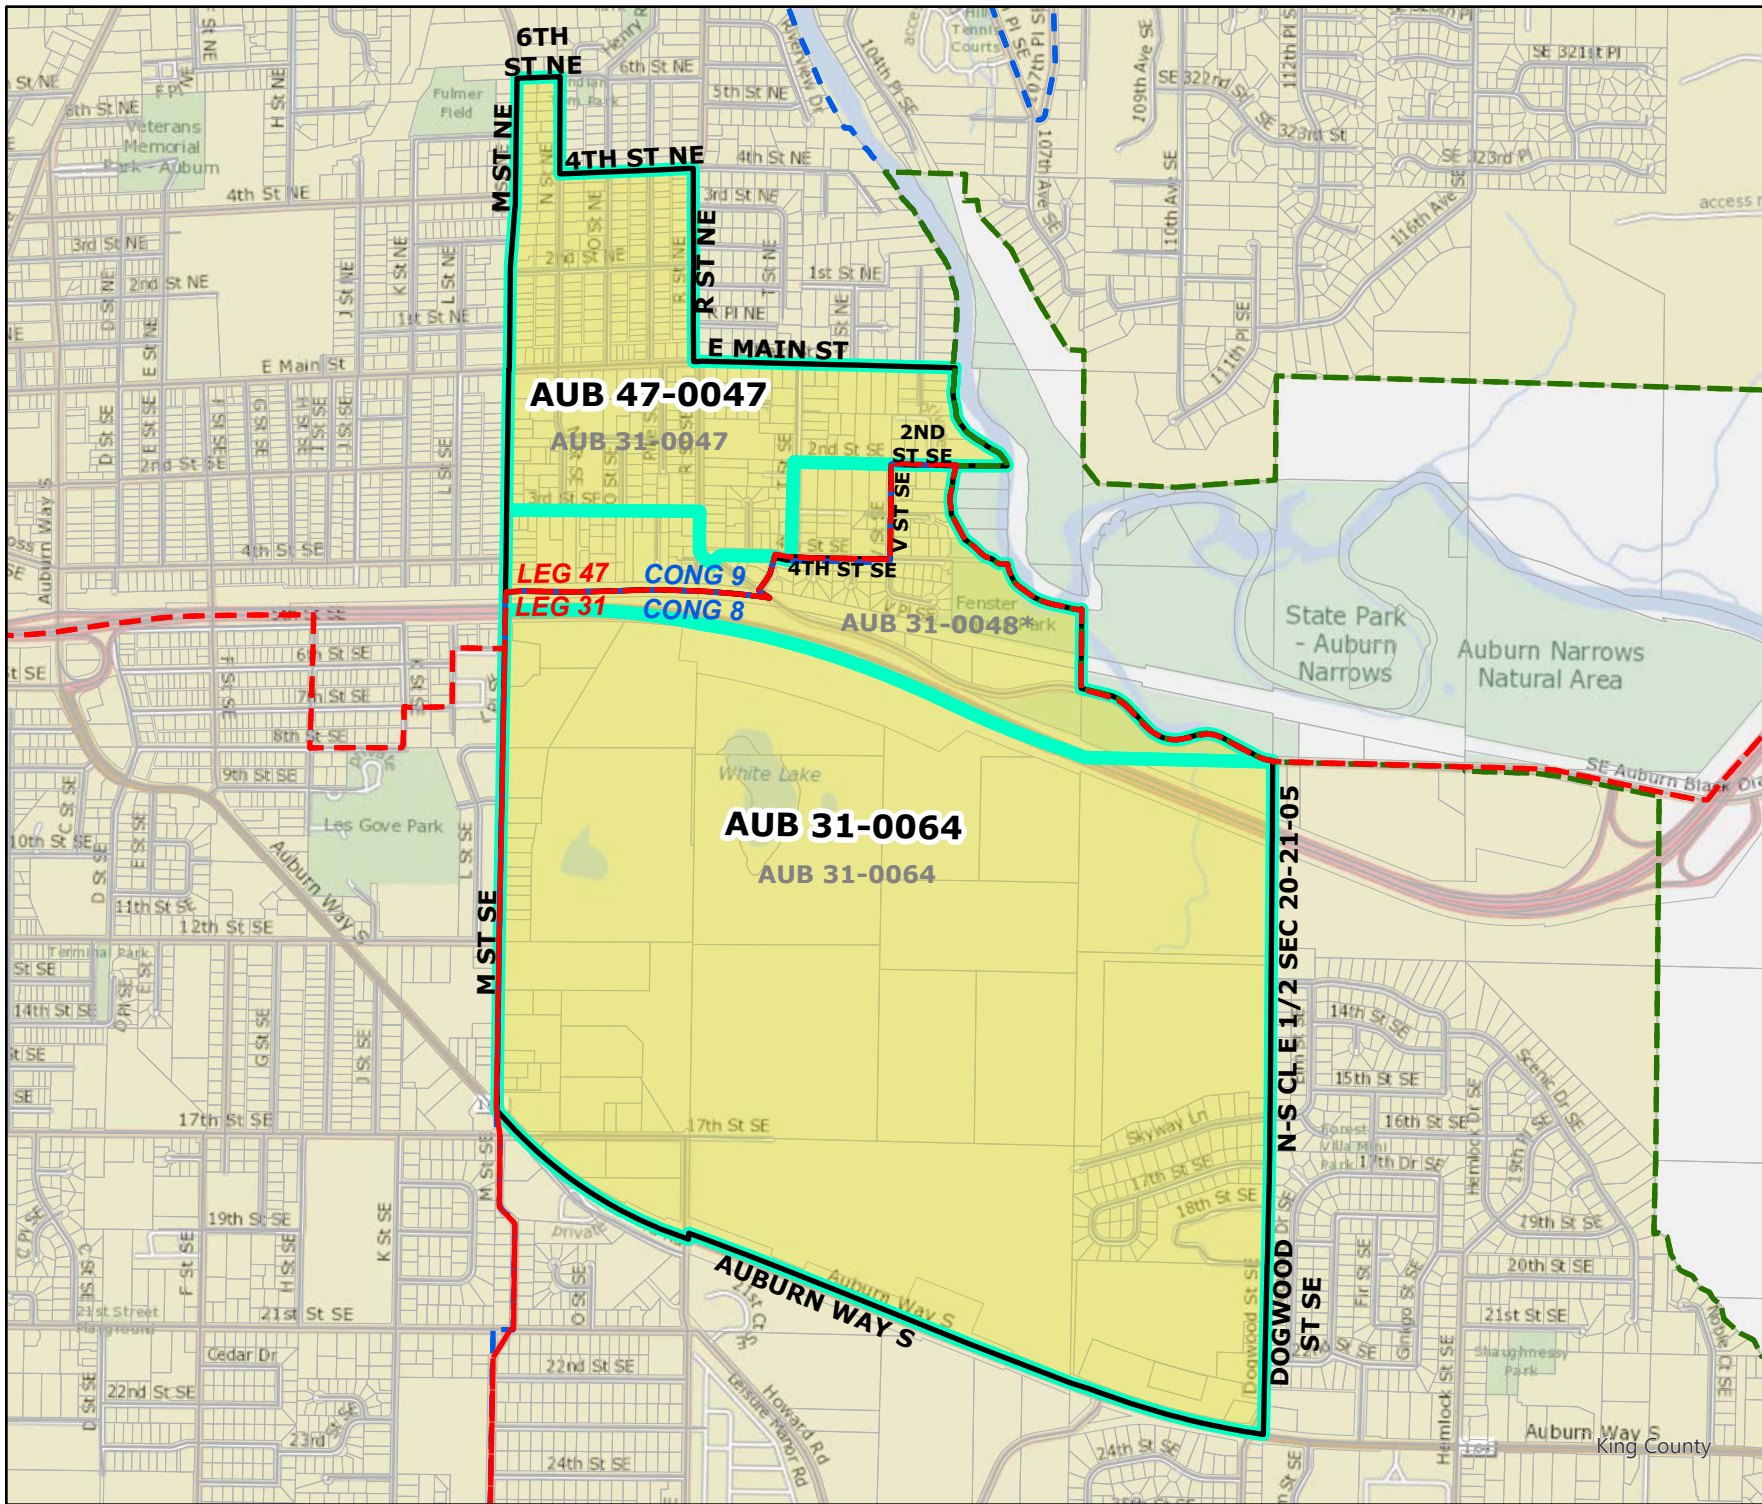

# 2022 Leg|Cong|KC Redistricting

Code	Precinct Name	NEW LG	NEW CG	NEW CC
0047	AUB 47-0047	47	9	7
0064	AUB 31-0064	31	8	7

Original Precinct(s) and OLD Districts				
0047	AUB 31-0047	31	8	7
0064	AUB 31-0064	31	8	7
0048	AUB 31-0048*	31	8	7

\*: Denotes precinct(s) that have been abolished.  
Precinct map produced by King County GIS Elections in accordance with KCC 1.12.101 & RCW 29A.16.040

**Legend**

- Original Precinct(s)
- New Precinct(s)
- Altered Precinct(s)
- Legislative Districts
- Congressional Districts
- King County Council Districts

# 2022 Leg | Cong | KC Redistricting

Code	Precinct Name	NEW LG	NEW CG	NEW CC
3977	FED 30-3977	30	9	7
3003	FED 30-3003	30	9	7

Original Precinct(s) and OLD Districts				
3003	FED 30-3003	30	9	7

\*: Denotes precinct(s) that have been abolished.  
 Precinct map produced by King County GIS Elections in accordance with KCC 1.12.101 & RCW 29A.16.040

**Legend**

- Original Precinct(s)
- New Precinct(s)
- Altered Precinct(s)
- Legislative Districts
- Congressional Districts
- King County Council Districts