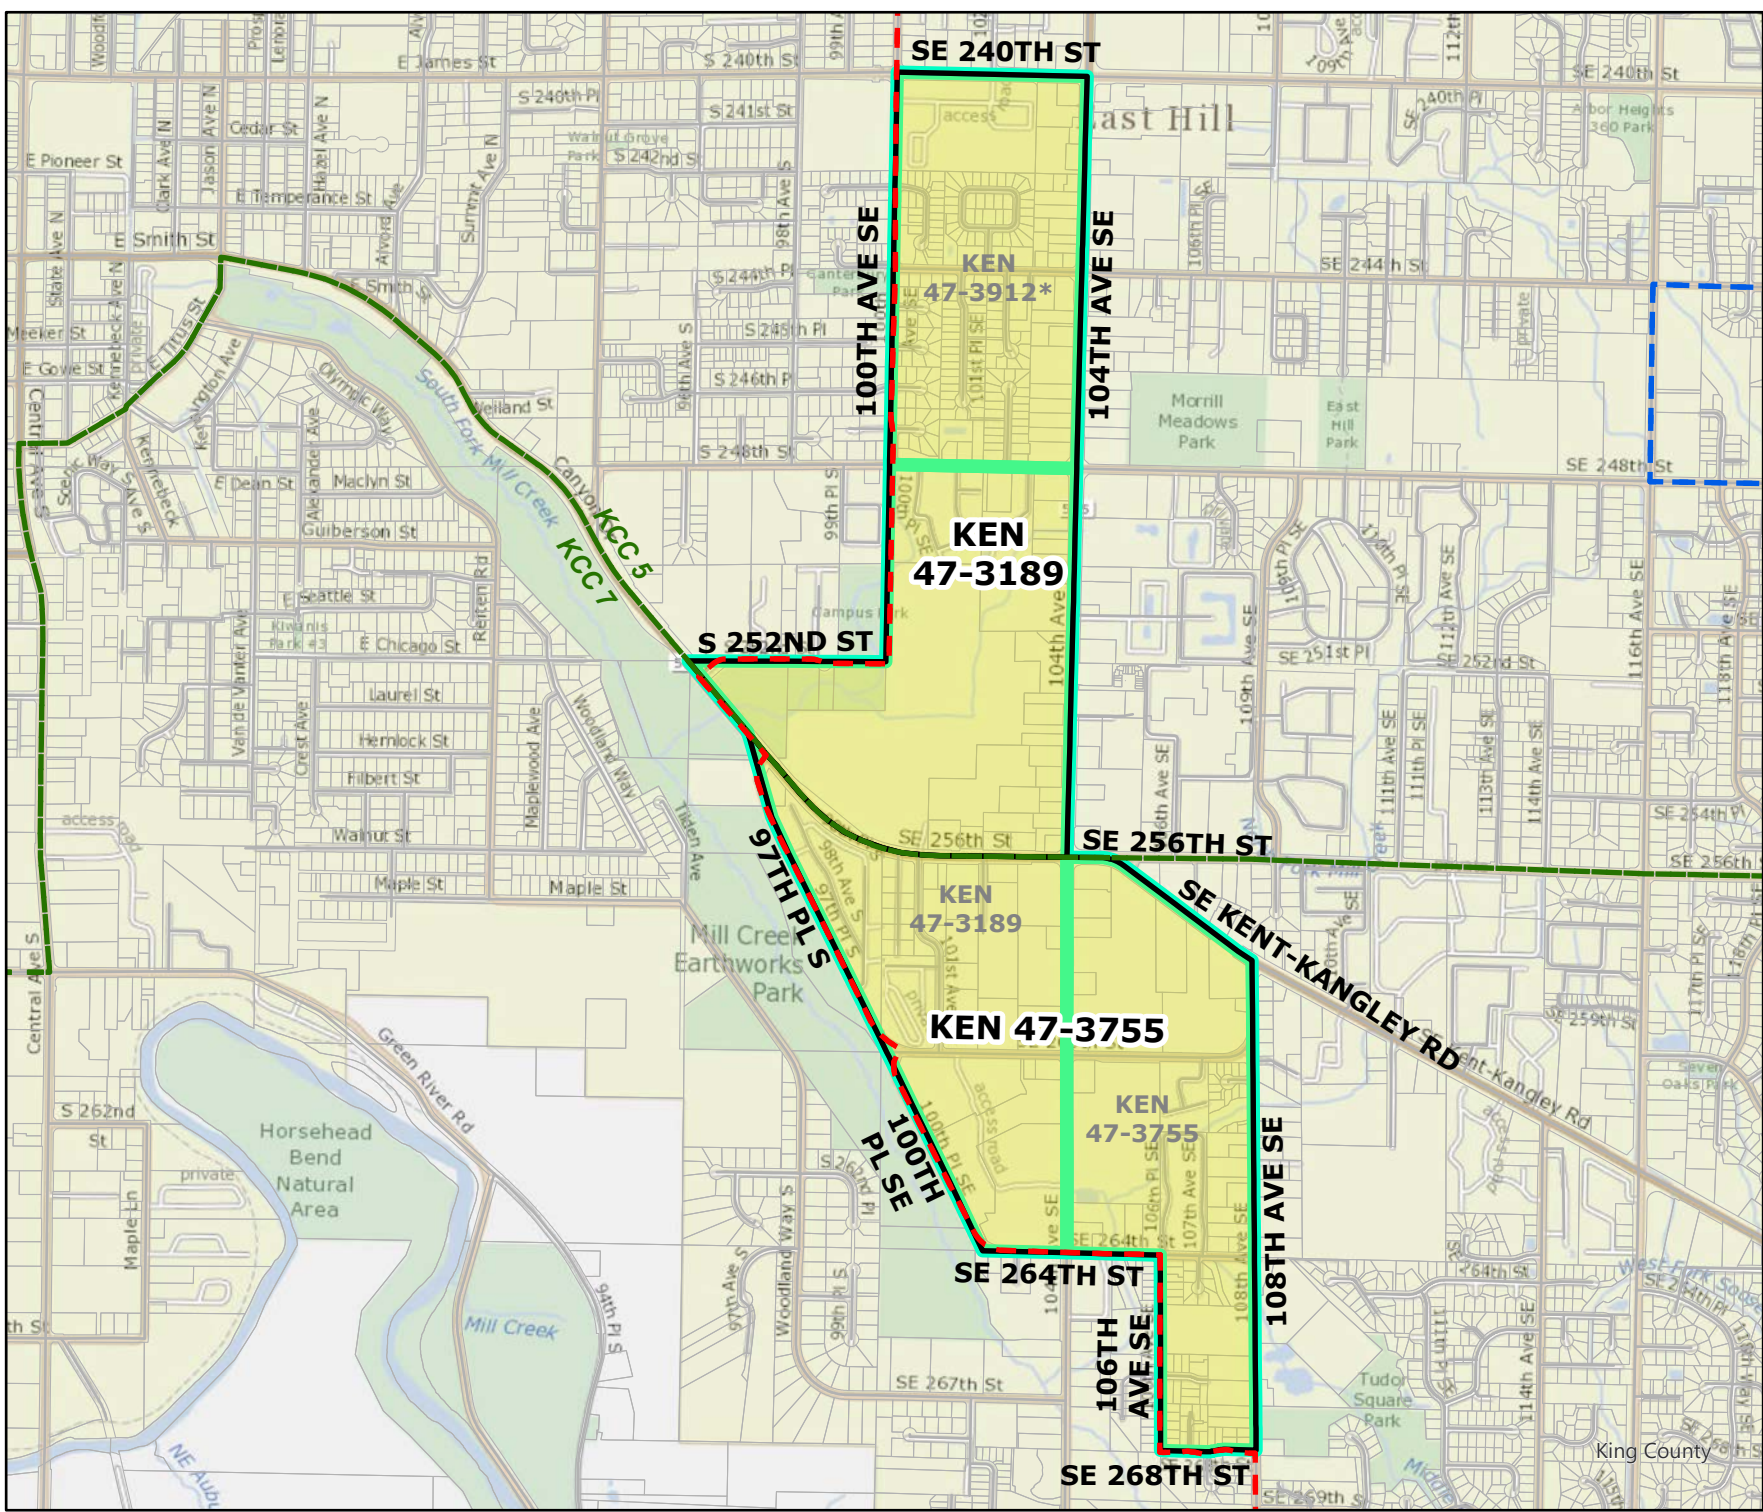

2022 Leg|Cong|KC Redistricting

Code	Precinct Name	NEW LG	NEW CG	NEW CC
3189	KEN 47-3189	47	9	5
3755	KEN 47-3755	47	9	7

Original Precinct(s) and OLD Districts				
3189	KEN 47-3189	47	9	5
3755	KEN 47-3755	47	8	5
3912	KEN 47-3912*	47	9	5

*: Denotes precinct(s) that have been abolished.
Precinct map produced by King County GIS Elections in accordance with KCC 1.12.101 & RCW 29A.16.040

Legend

- Original Precinct(s)
- New Precinct(s)
- Altered Precinct(s)
- Legislative Districts
- Congressional Districts
- King County Council Districts