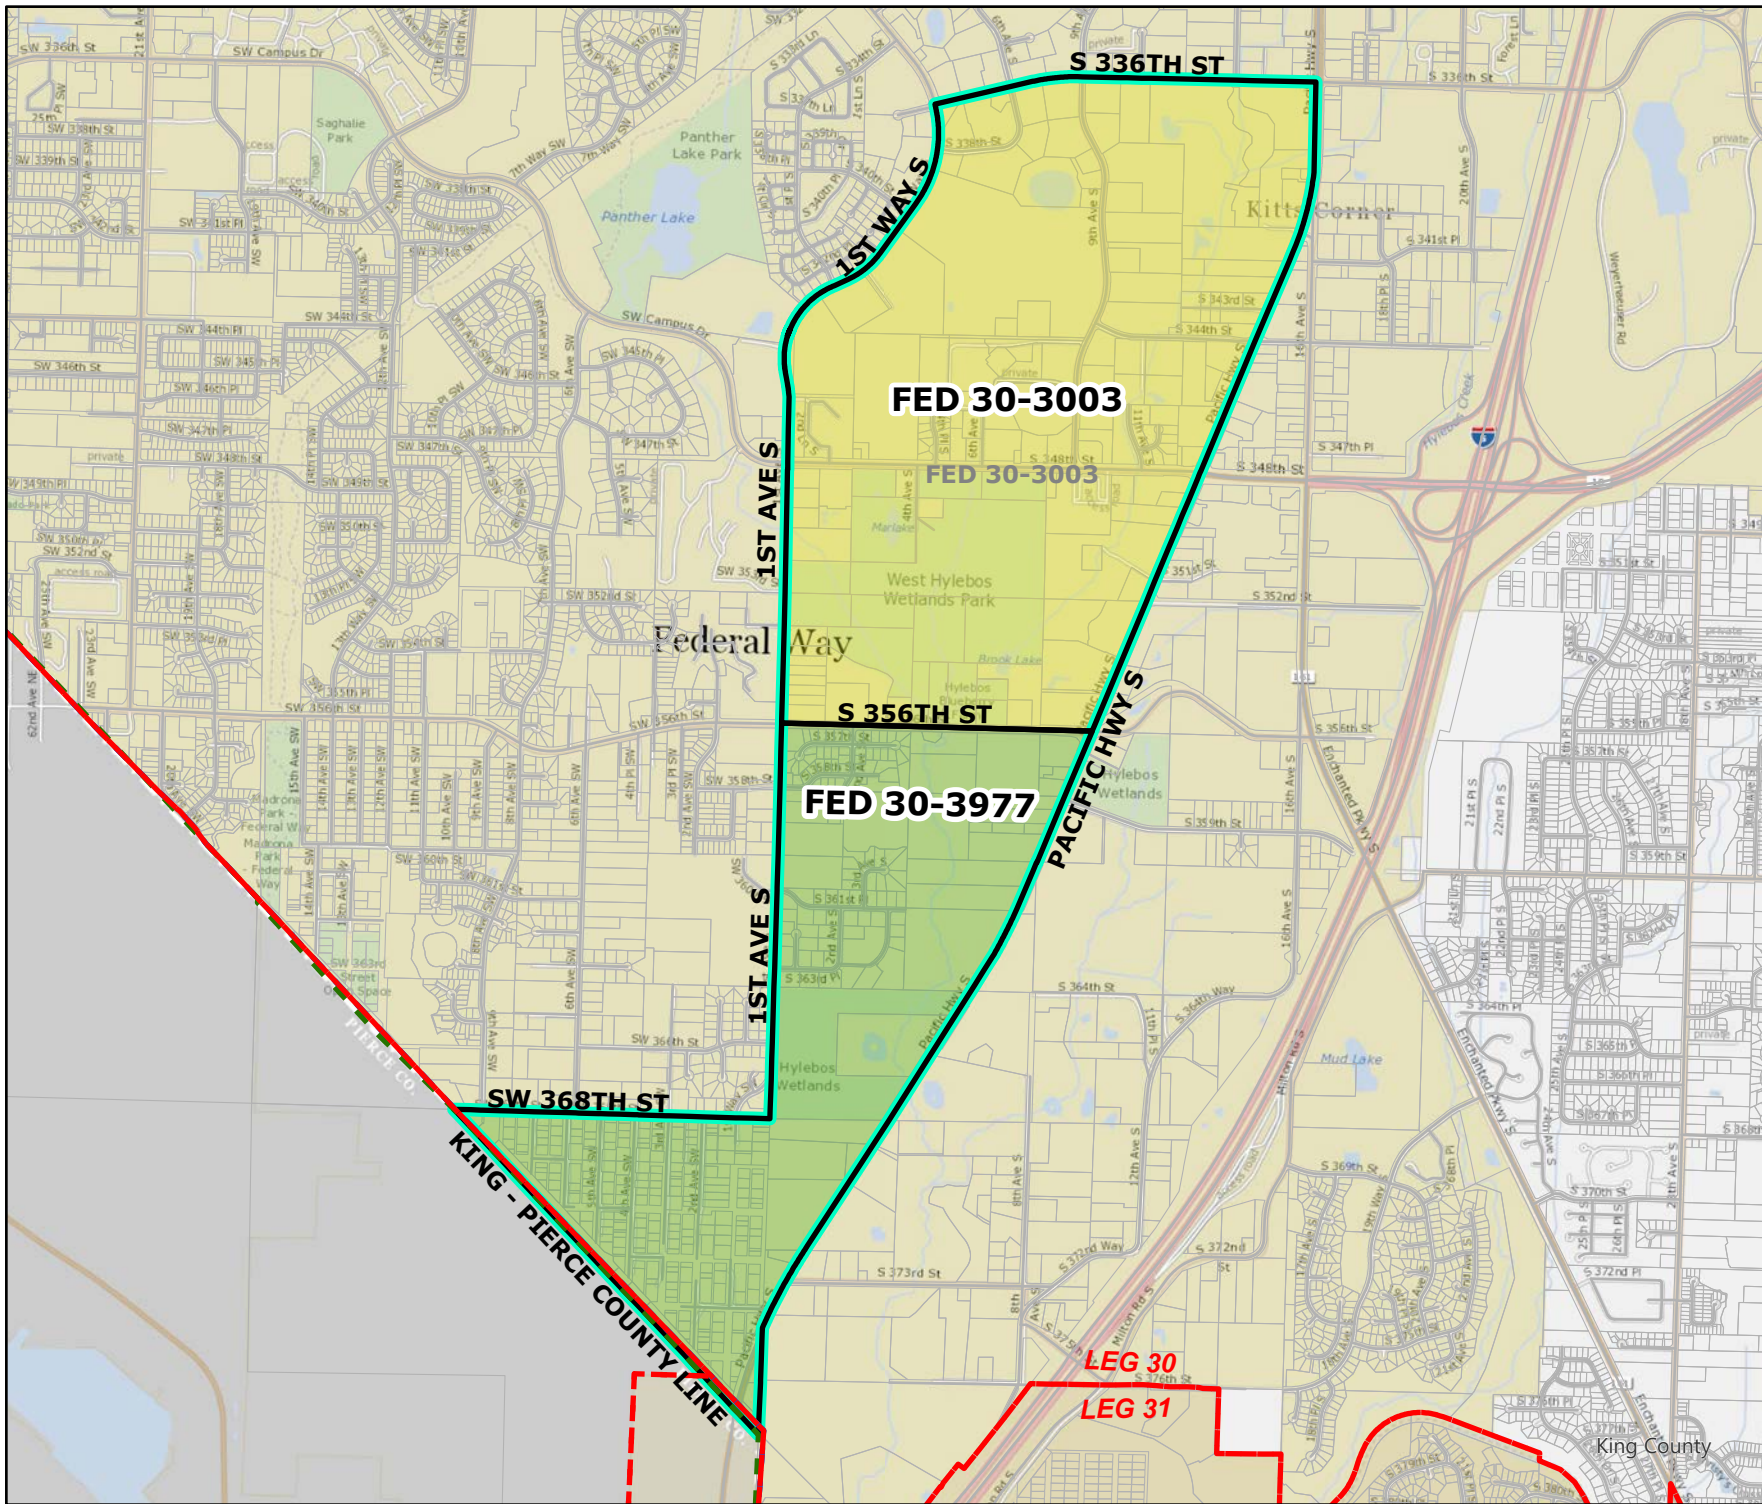

# 2022 Leg|Cong|KC Redistricting

Code	Precinct Name	NEW LG	NEW CG	NEW CC
0047	AUB 47-0047	47	9	7
0064	AUB 31-0064	31	8	7

Original Precinct(s) and OLD Districts				
0047	AUB 31-0047	31	8	7
0064	AUB 31-0064	31	8	7
0048	AUB 31-0048*	31	8	7

\*: Denotes precinct(s) that have been abolished.  
Precinct map produced by King County GIS Elections in accordance with KCC 1.12.101 & RCW 29A.16.040

**Legend**

- Original Precinct(s)
- New Precinct(s)
- Altered Precinct(s)
- Legislative Districts
- Congressional Districts
- King County Council Districts

# 2022 Leg | Cong | KC Redistricting

Code	Precinct Name	NEW LG	NEW CG	NEW CC
3977	FED 30-3977	30	9	7
3003	FED 30-3003	30	9	7

Original Precinct(s) and OLD Districts				
3003	FED 30-3003	30	9	7

\*: Denotes precinct(s) that have been abolished.  
 Precinct map produced by King County GIS Elections in accordance with KCC 1.12.101 & RCW 29A.16.040