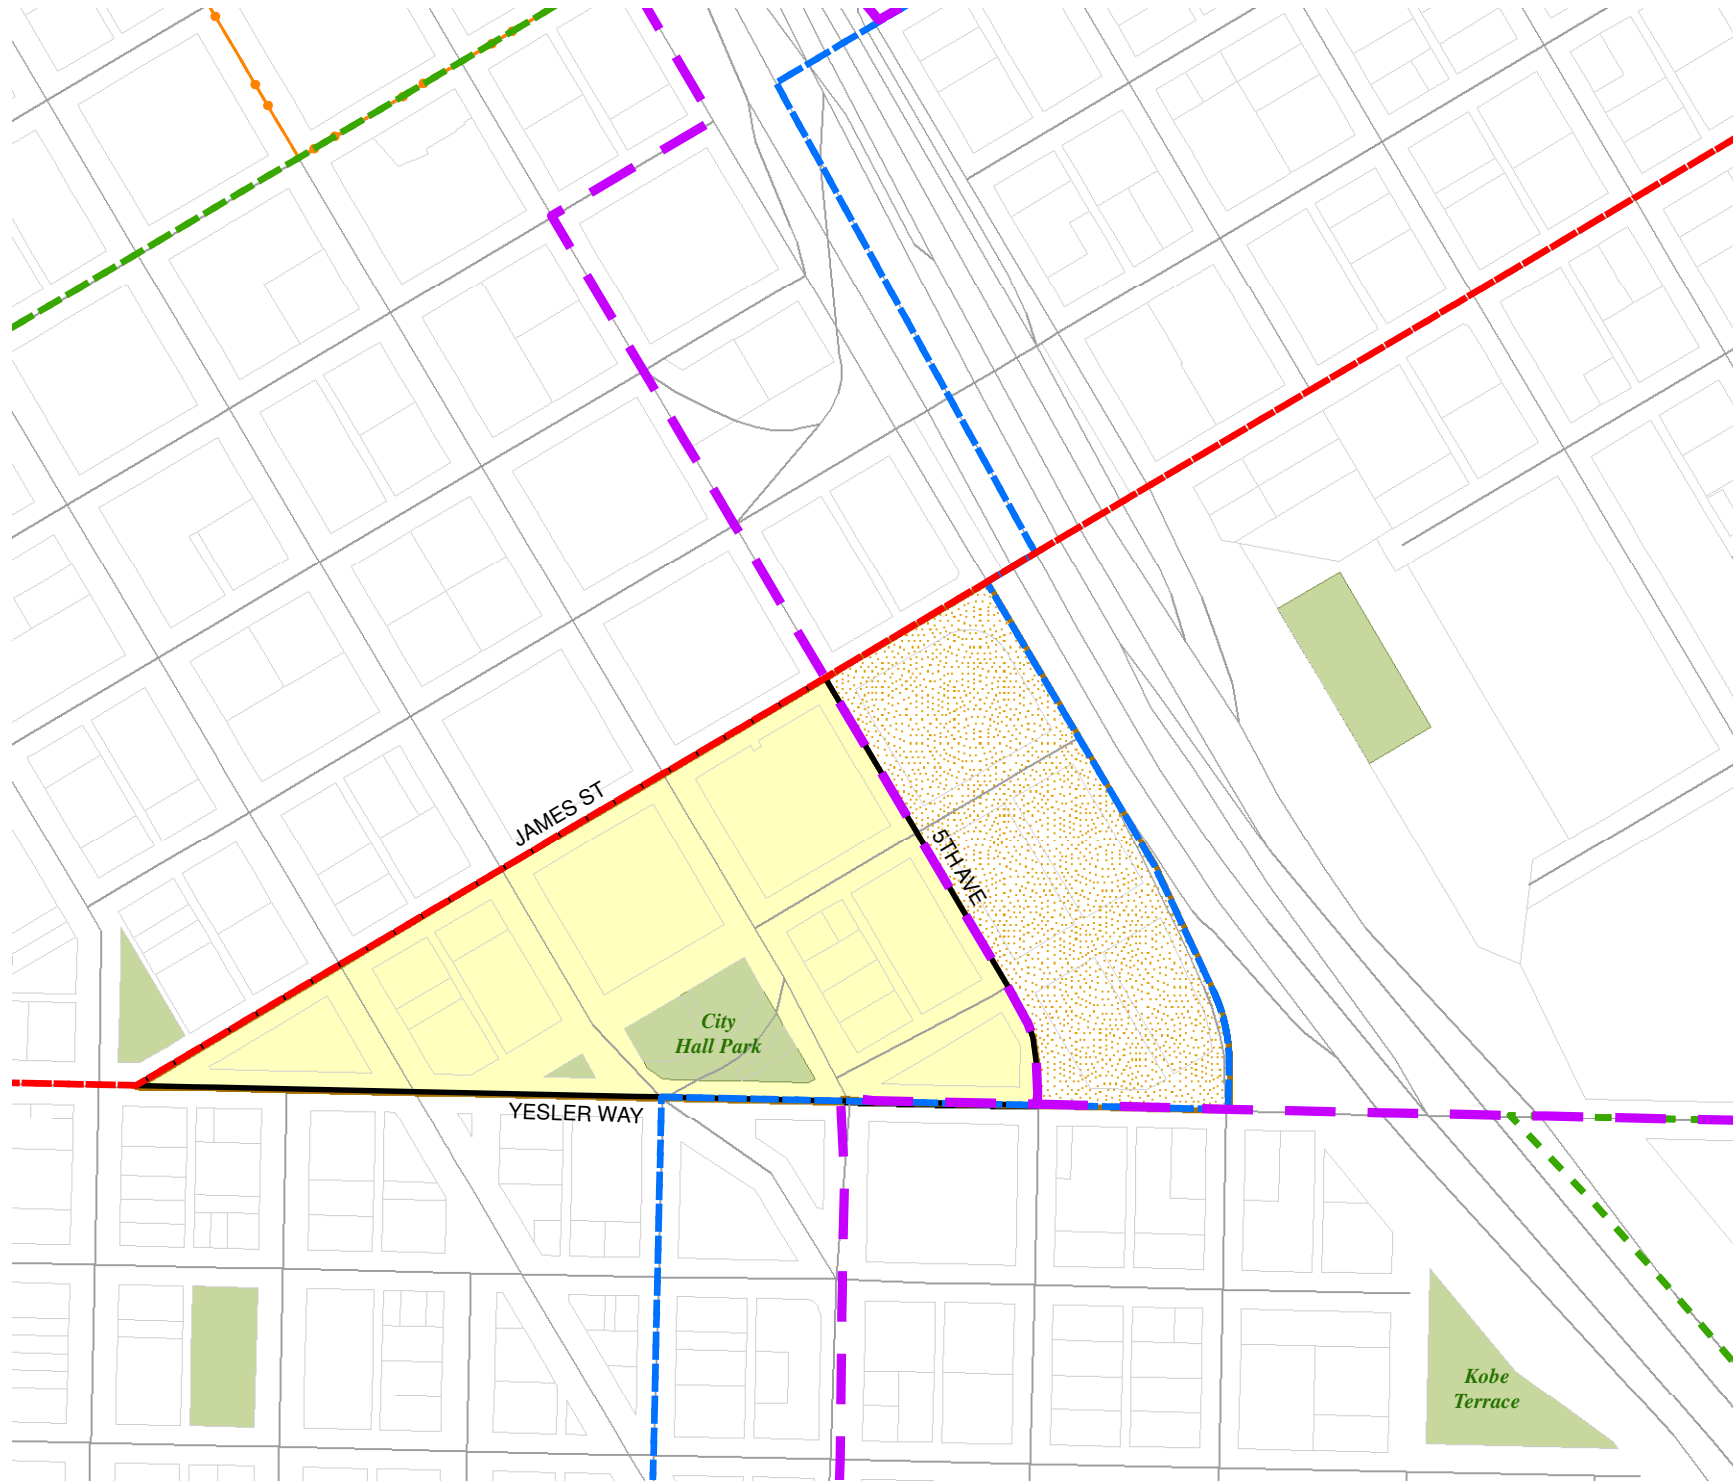

Census Tract:	S-T-R:
Tract 009800	11-24-03

2014 Precinct Alterations

Code	Precinct Name	LG	CG	CC
1420	SEA 34-1420	34	7	8
1420	SEA 34-1420	34	7	8
1419	SEA 34-1419	34	7	8
1421	SEA 34-1421*	34	7	8

Legend

-  Legislative District Boundaries
-  Congressional District Boundaries
-  Council District Boundaries
-  New Precinct
-  Old Precinct(s)

Census Tract: Tract 009702	S-T-R: 10-24-03
--------------------------------------	---------------------------

2014 Precinct Alterations

Seattle City Council Districts

Code	Precinct Name	LG	CG	CC
1823	SEA 37-1823	37	7	8
1823	SEA 37-1823	37	7	8

Legend

- Legislative District Boundaries
- Congressional District Boundaries
- Council District Boundaries
- Seattle City Council District Boundaries
- Seattle School Director District Boundaries
- New Precinct
- Old Precinct(s)

Census Tract: Tract 008500	S-T-R: 05-24-04
--------------------------------------	---------------------------

2014 Precinct Alterations

Seattle City Council Districts

Code	Precinct Name	LG	CG	CC
2686	SEA 37-2686	37	9	8
2686	SEA 37-2686	37	9	8