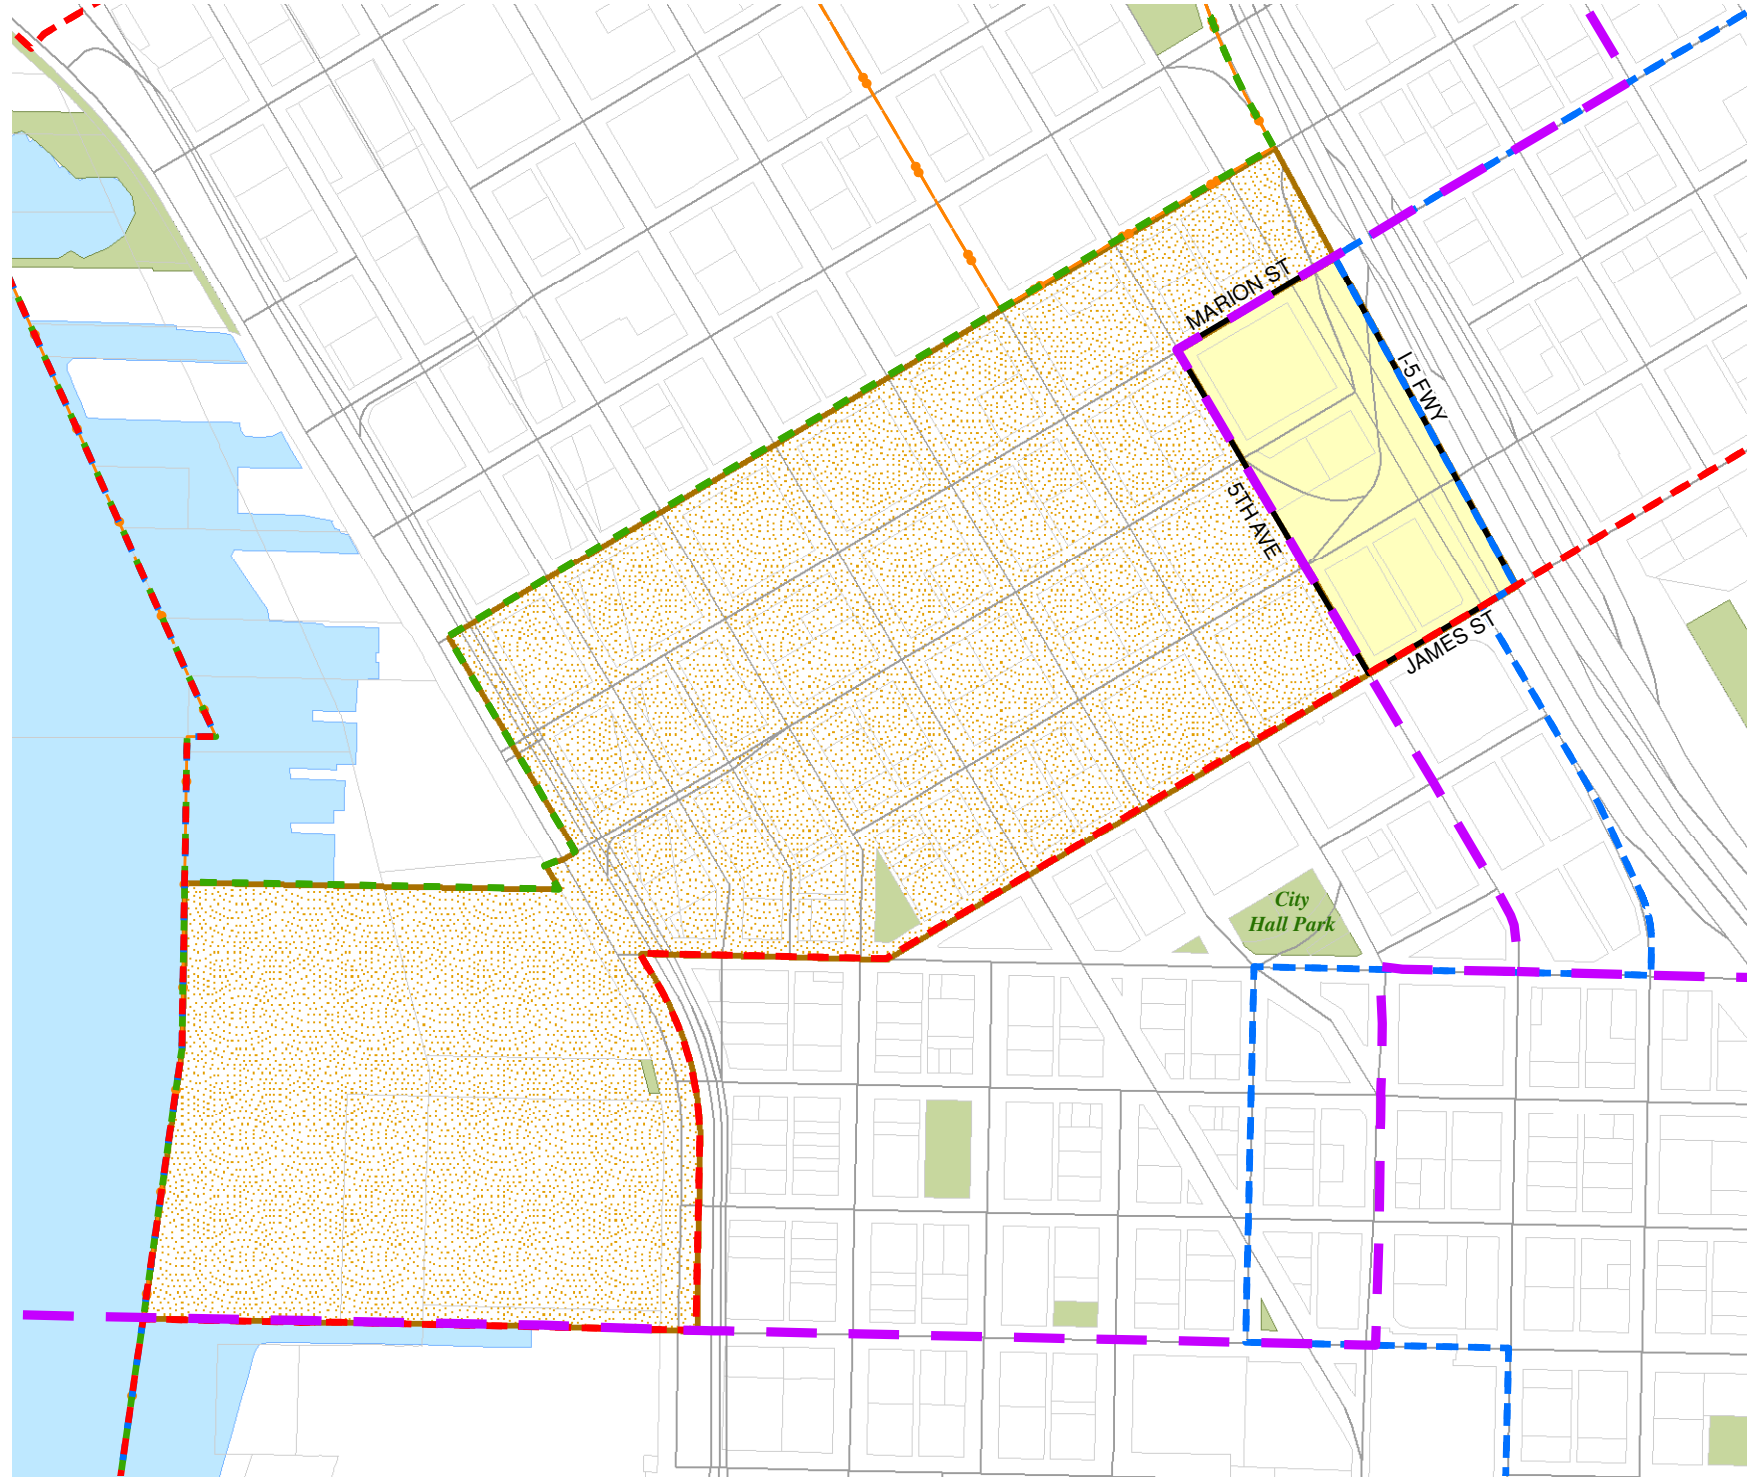

2014 Precinct Alterations

Seattle City Council Districts

Code	Precinct Name	LG	CG	CC
3692	SEA 43-3692	43	7	8
3497	SEA 43-3497	43	7	8

Legend

- Legislative District Boundaries
- Congressional District Boundaries
- Council District Boundaries
- Seattle City Council District Boundaries
- Seattle School Director District Boundaries
- New Precinct
- Old Precinct(s)

Census Tract: Tract 008500	S-T-R: 32-25-04