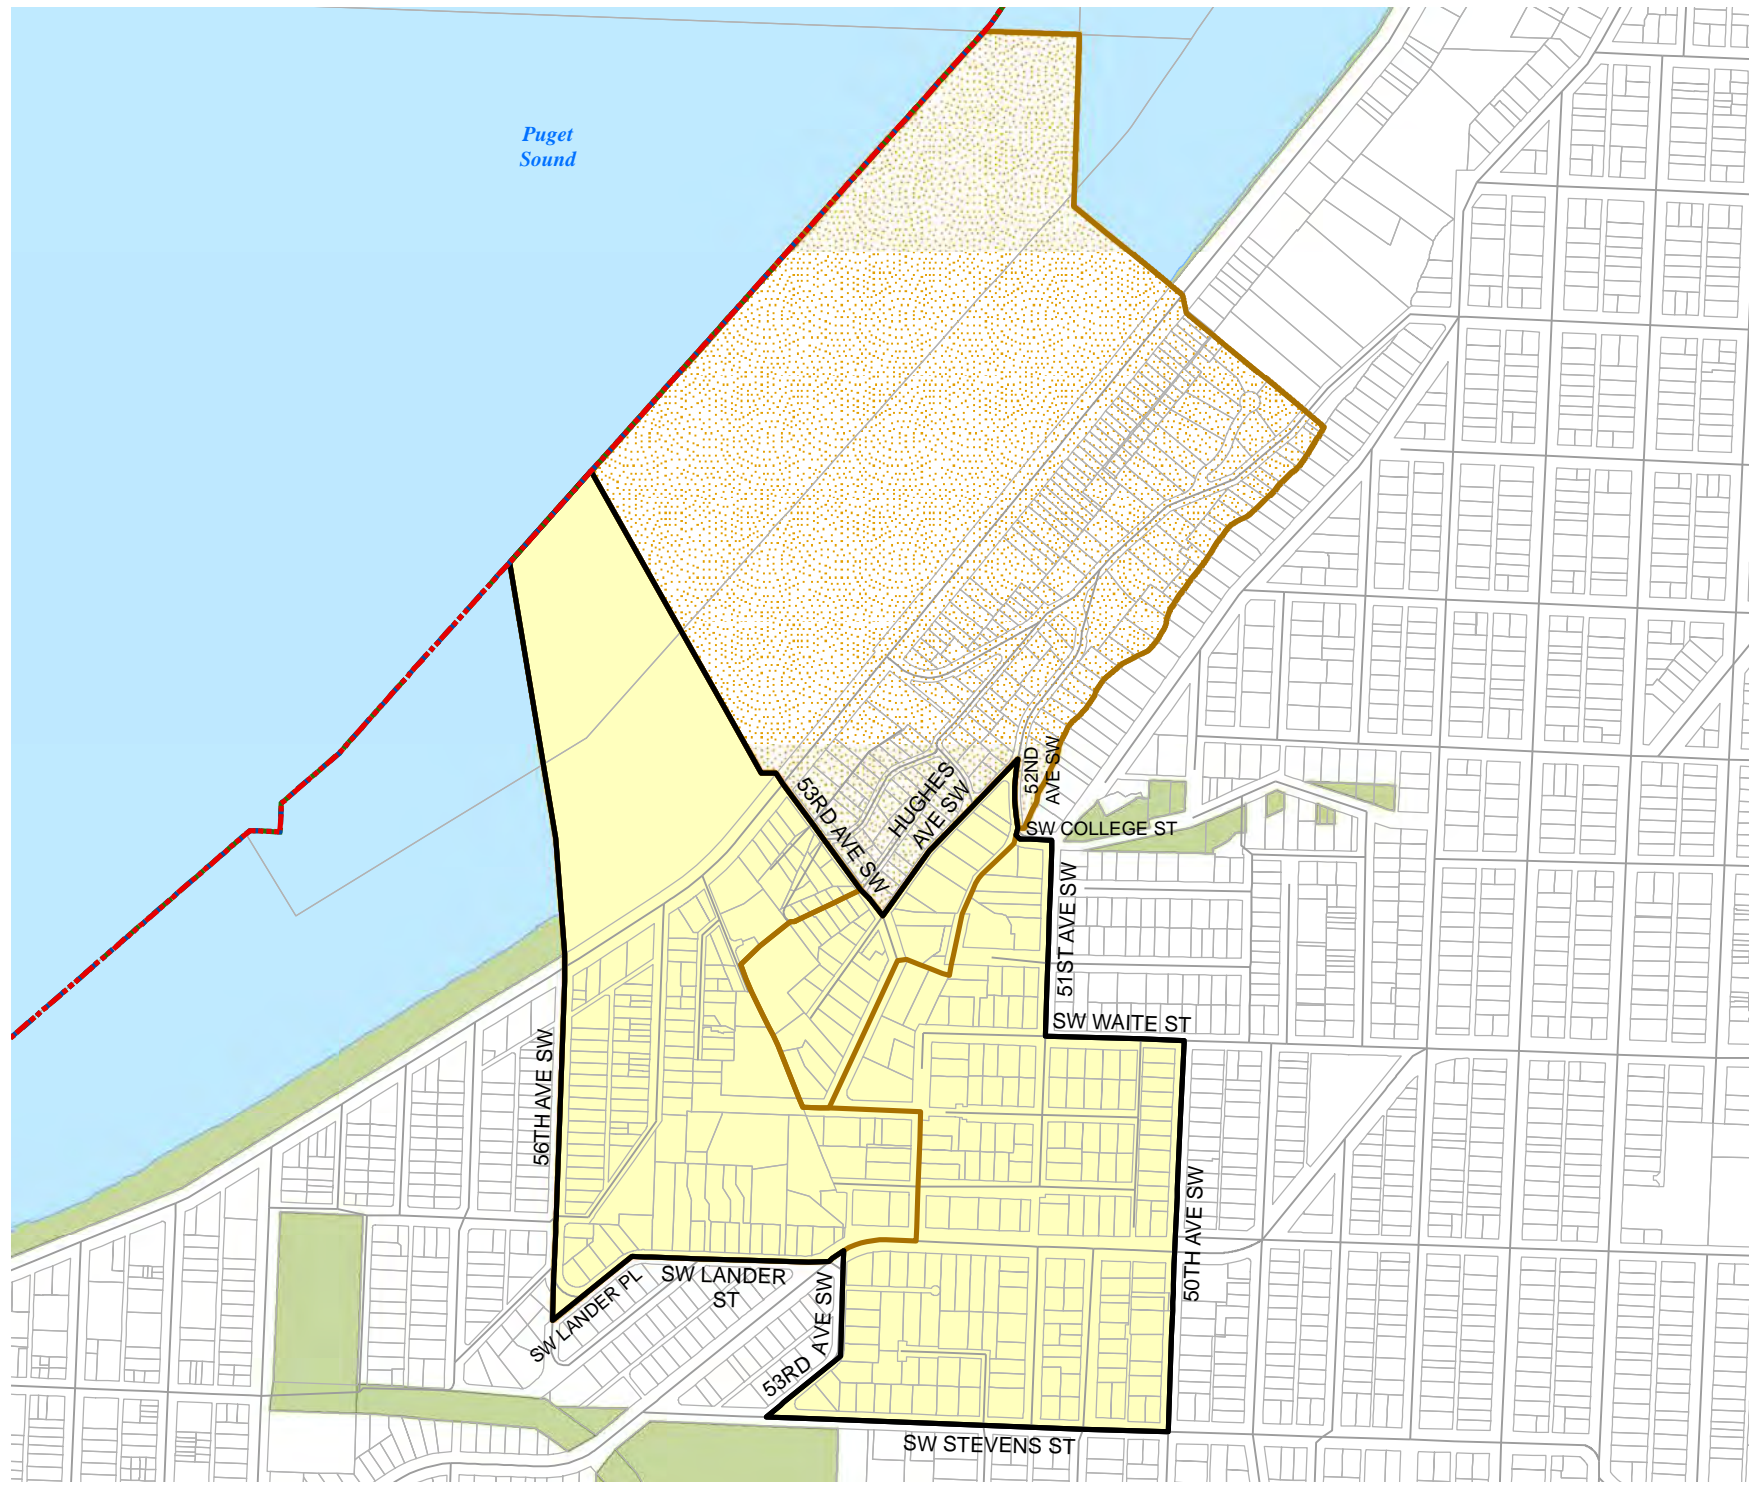

Census Tract:	S-T-R:
Tract 009800	11-24-03

2014 Precinct Alterations

Code	Precinct Name	LG	CG	CC
1420	SEA 34-1420	34	7	8
1420	SEA 34-1420	34	7	8
1419	SEA 34-1419	34	7	8
1421	SEA 34-1421*	34	7	8

Legend

-  Legislative District Boundaries
-  Congressional District Boundaries
-  Council District Boundaries
-  New Precinct
-  Old Precinct(s)

Census Tract: Tract 009702	S-T-R: 10-24-03
--------------------------------------	---------------------------

2014 Precinct Alterations

Seattle City Council Districts

Code	Precinct Name	LG	CG	CC
1823	SEA 37-1823	37	7	8
1823	SEA 37-1823	37	7	8