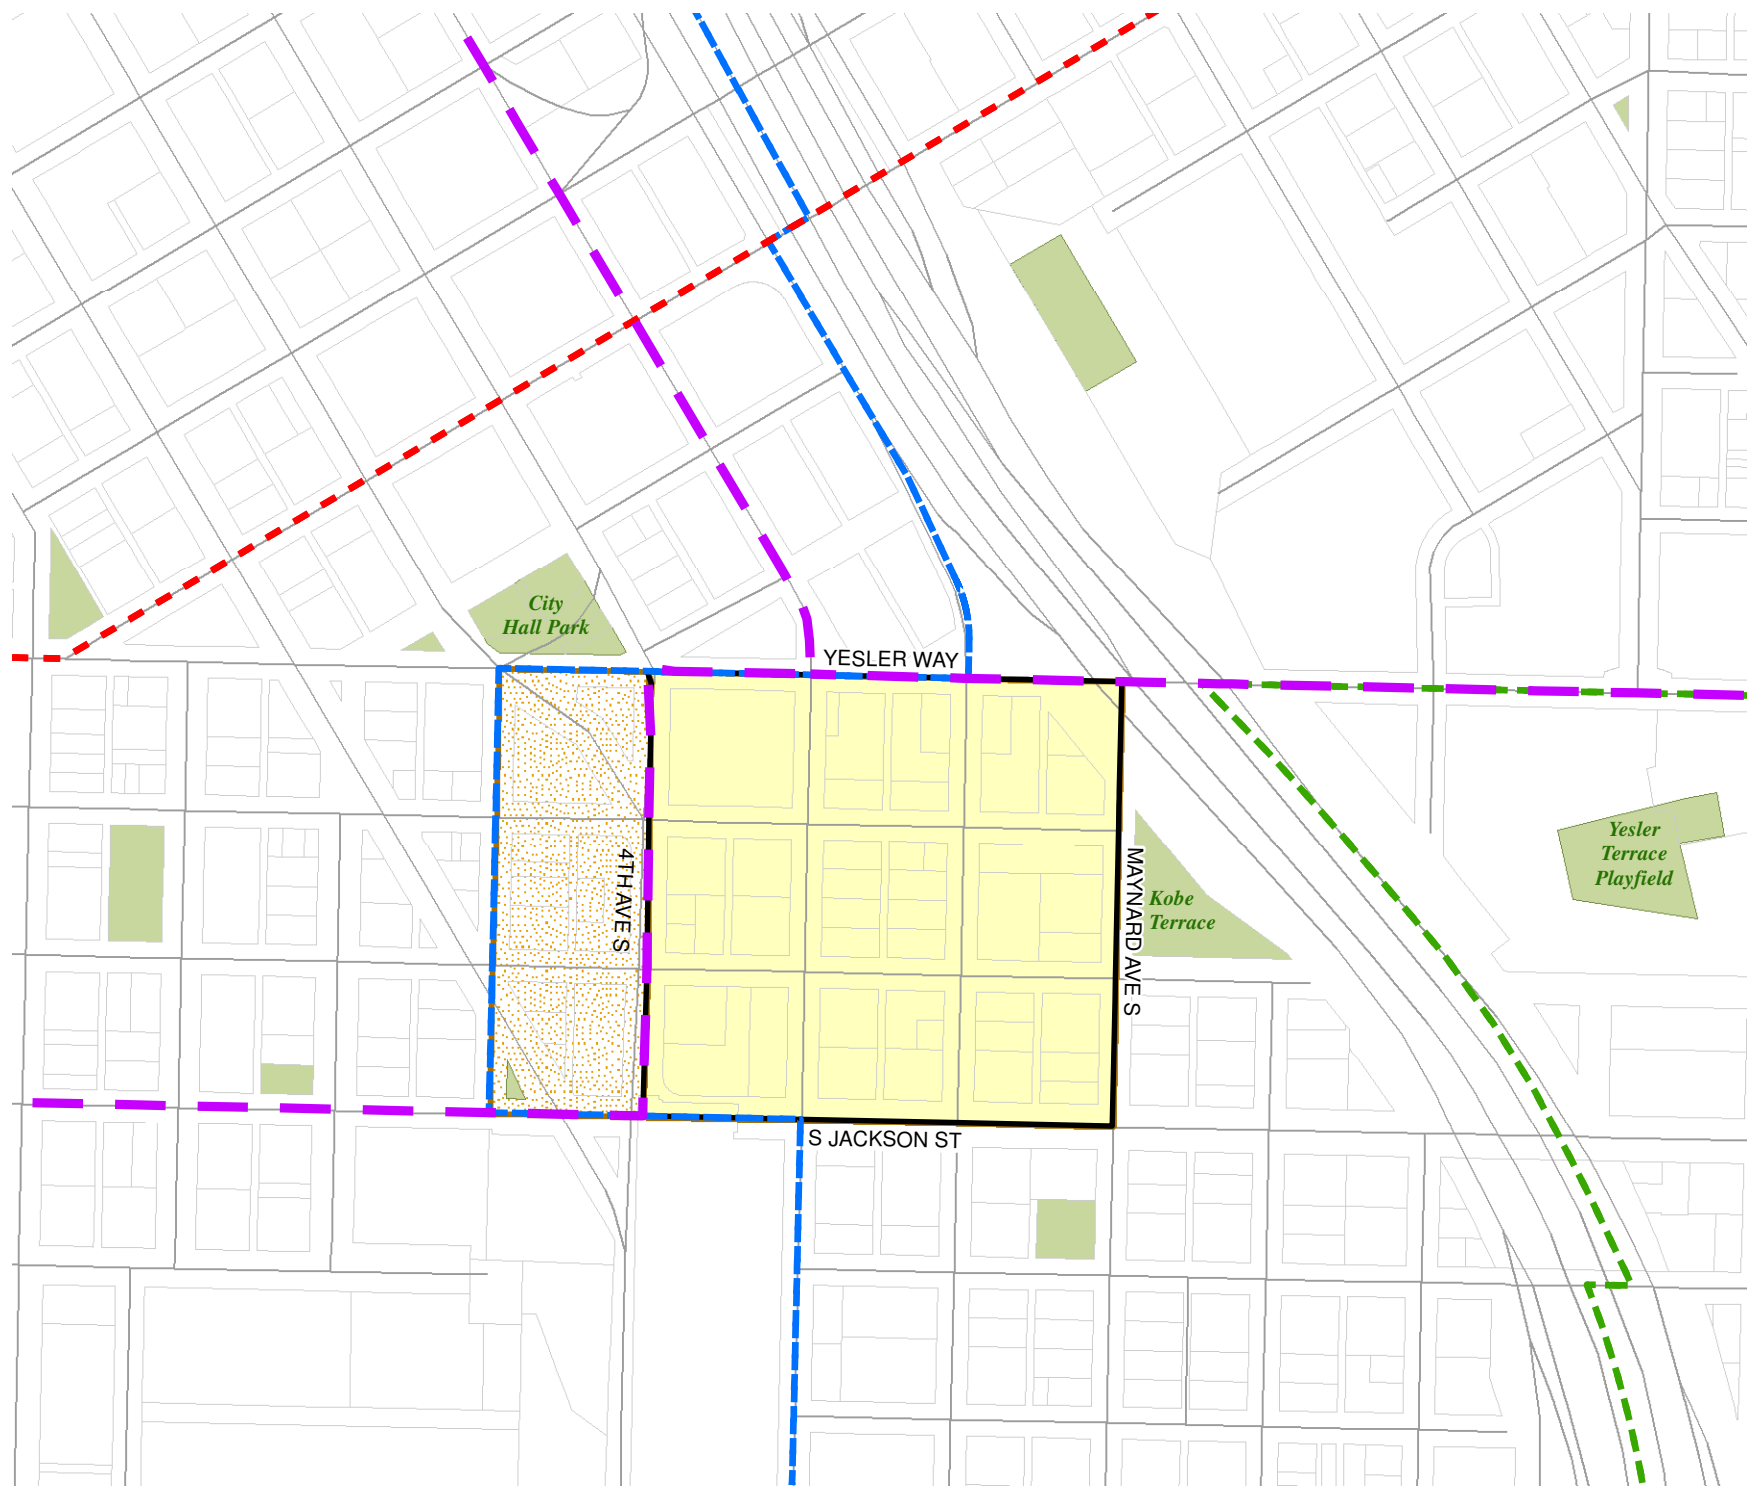

2014 Precinct Alterations

Seattle City Council Districts

Code	Precinct Name	LG	CG	CC
2686	SEA 37-2686	37	9	8
2686	SEA 37-2686	37	9	8

Legend

- Legislative District Boundaries
- Congressional District Boundaries
- Council District Boundaries
- Seattle City Council District Boundaries
- Seattle School Director District Boundaries
- New Precinct
- Old Precinct(s)

Census Tract: Tract 009200	S-T-R: 05-24-04