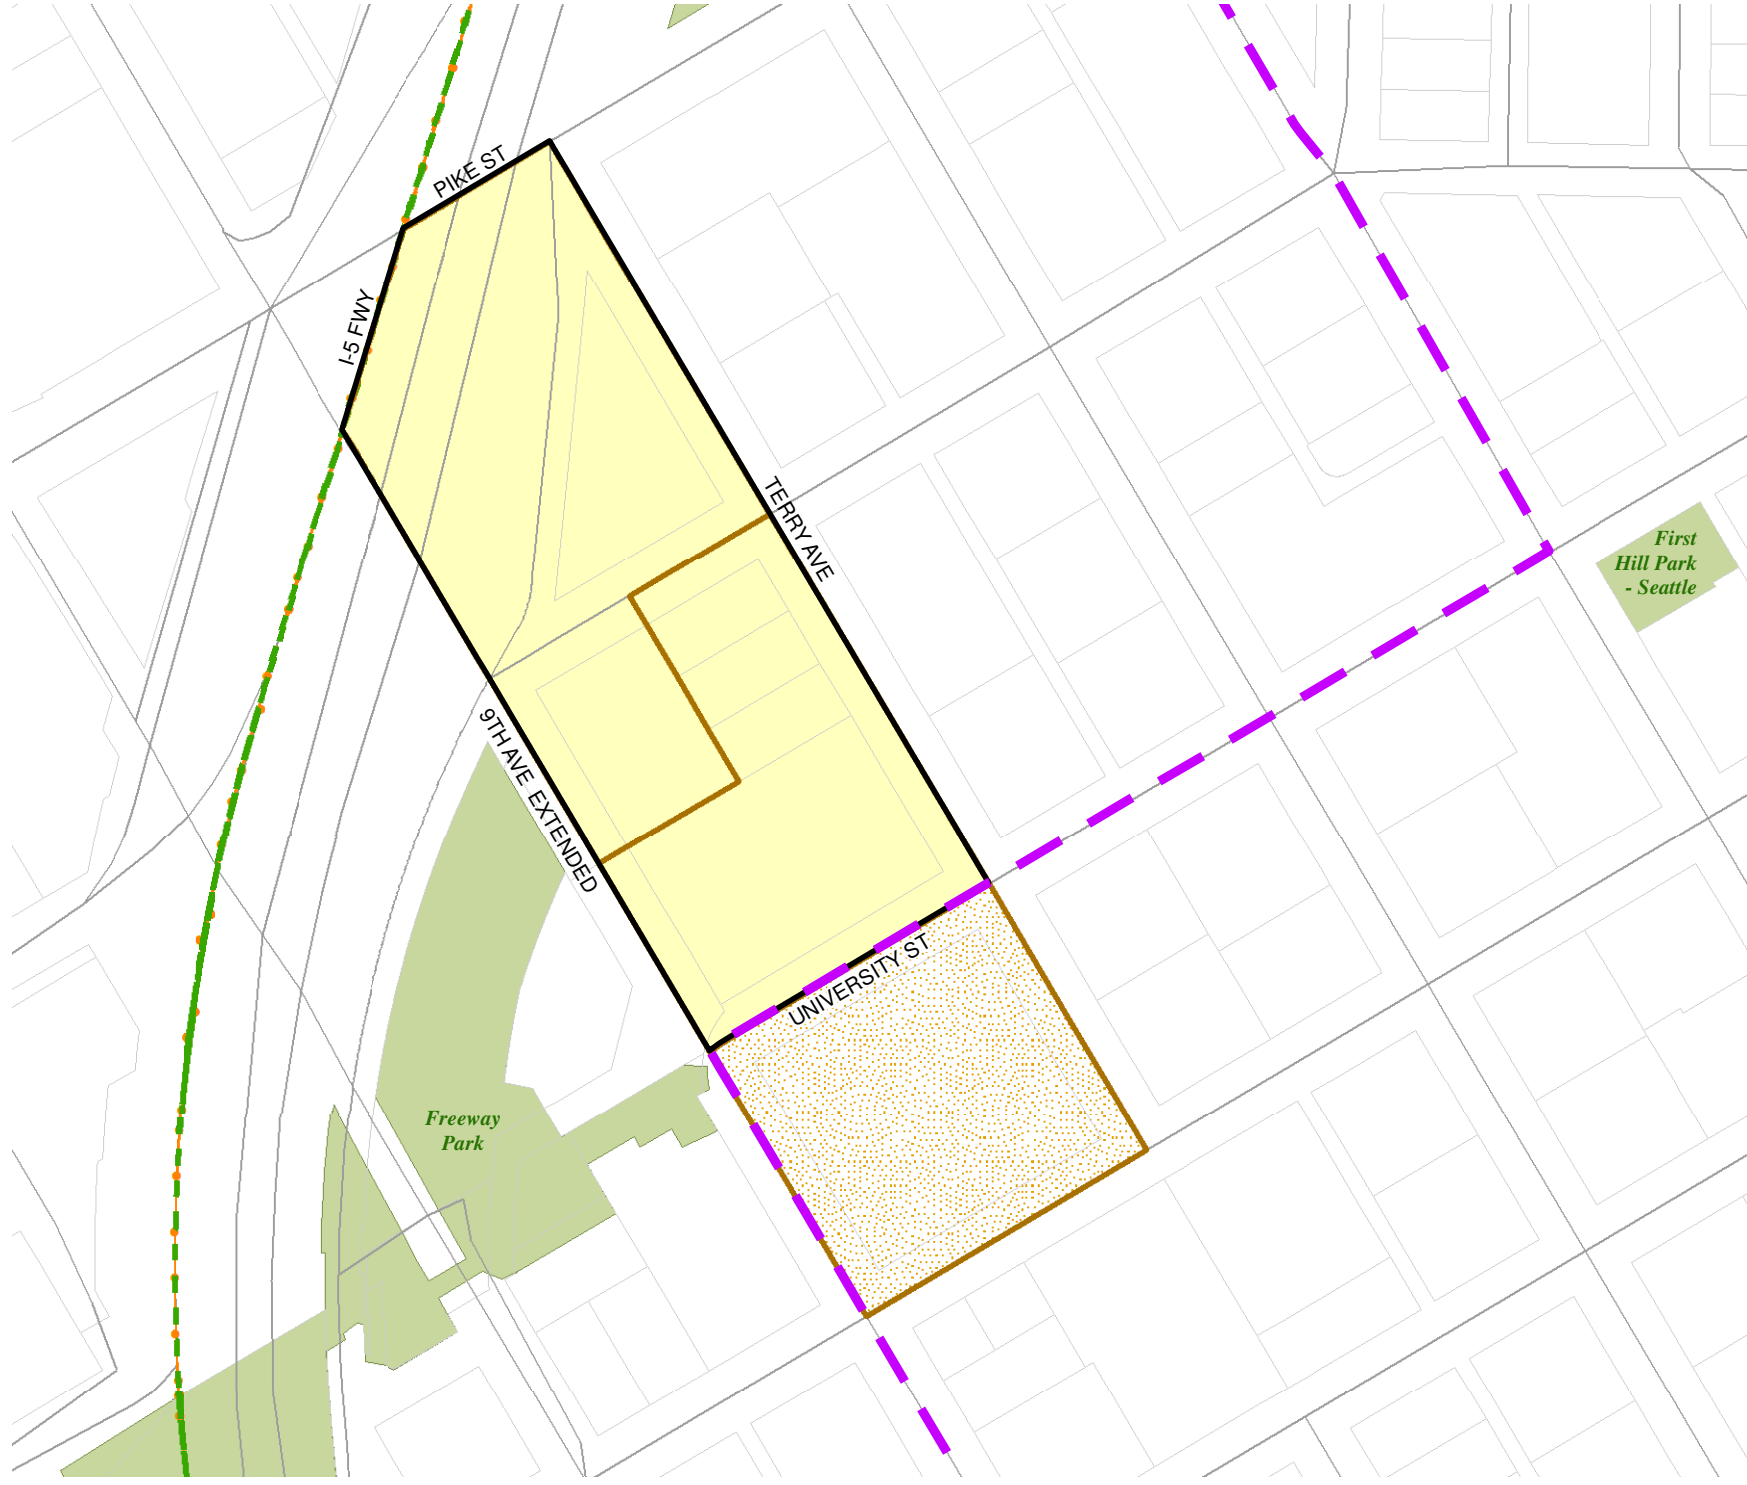

2014 Precinct Alterations

Seattle City Council Districts

Code	Precinct Name	LG	CG	CC
1788	SEA 43-1788	43	7	8
1788	SEA 43-1788	43	7	8
1782	SEA 43-1782*	43	7	8

Legend

- Legislative District Boundaries
- Congressional District Boundaries
- Council District Boundaries
- Seattle City Council District Boundaries
- Seattle School Director District Boundaries
- New Precinct
- Old Precinct(s)

Census Tract: Tract 008200	S-T-R: 32-25-04