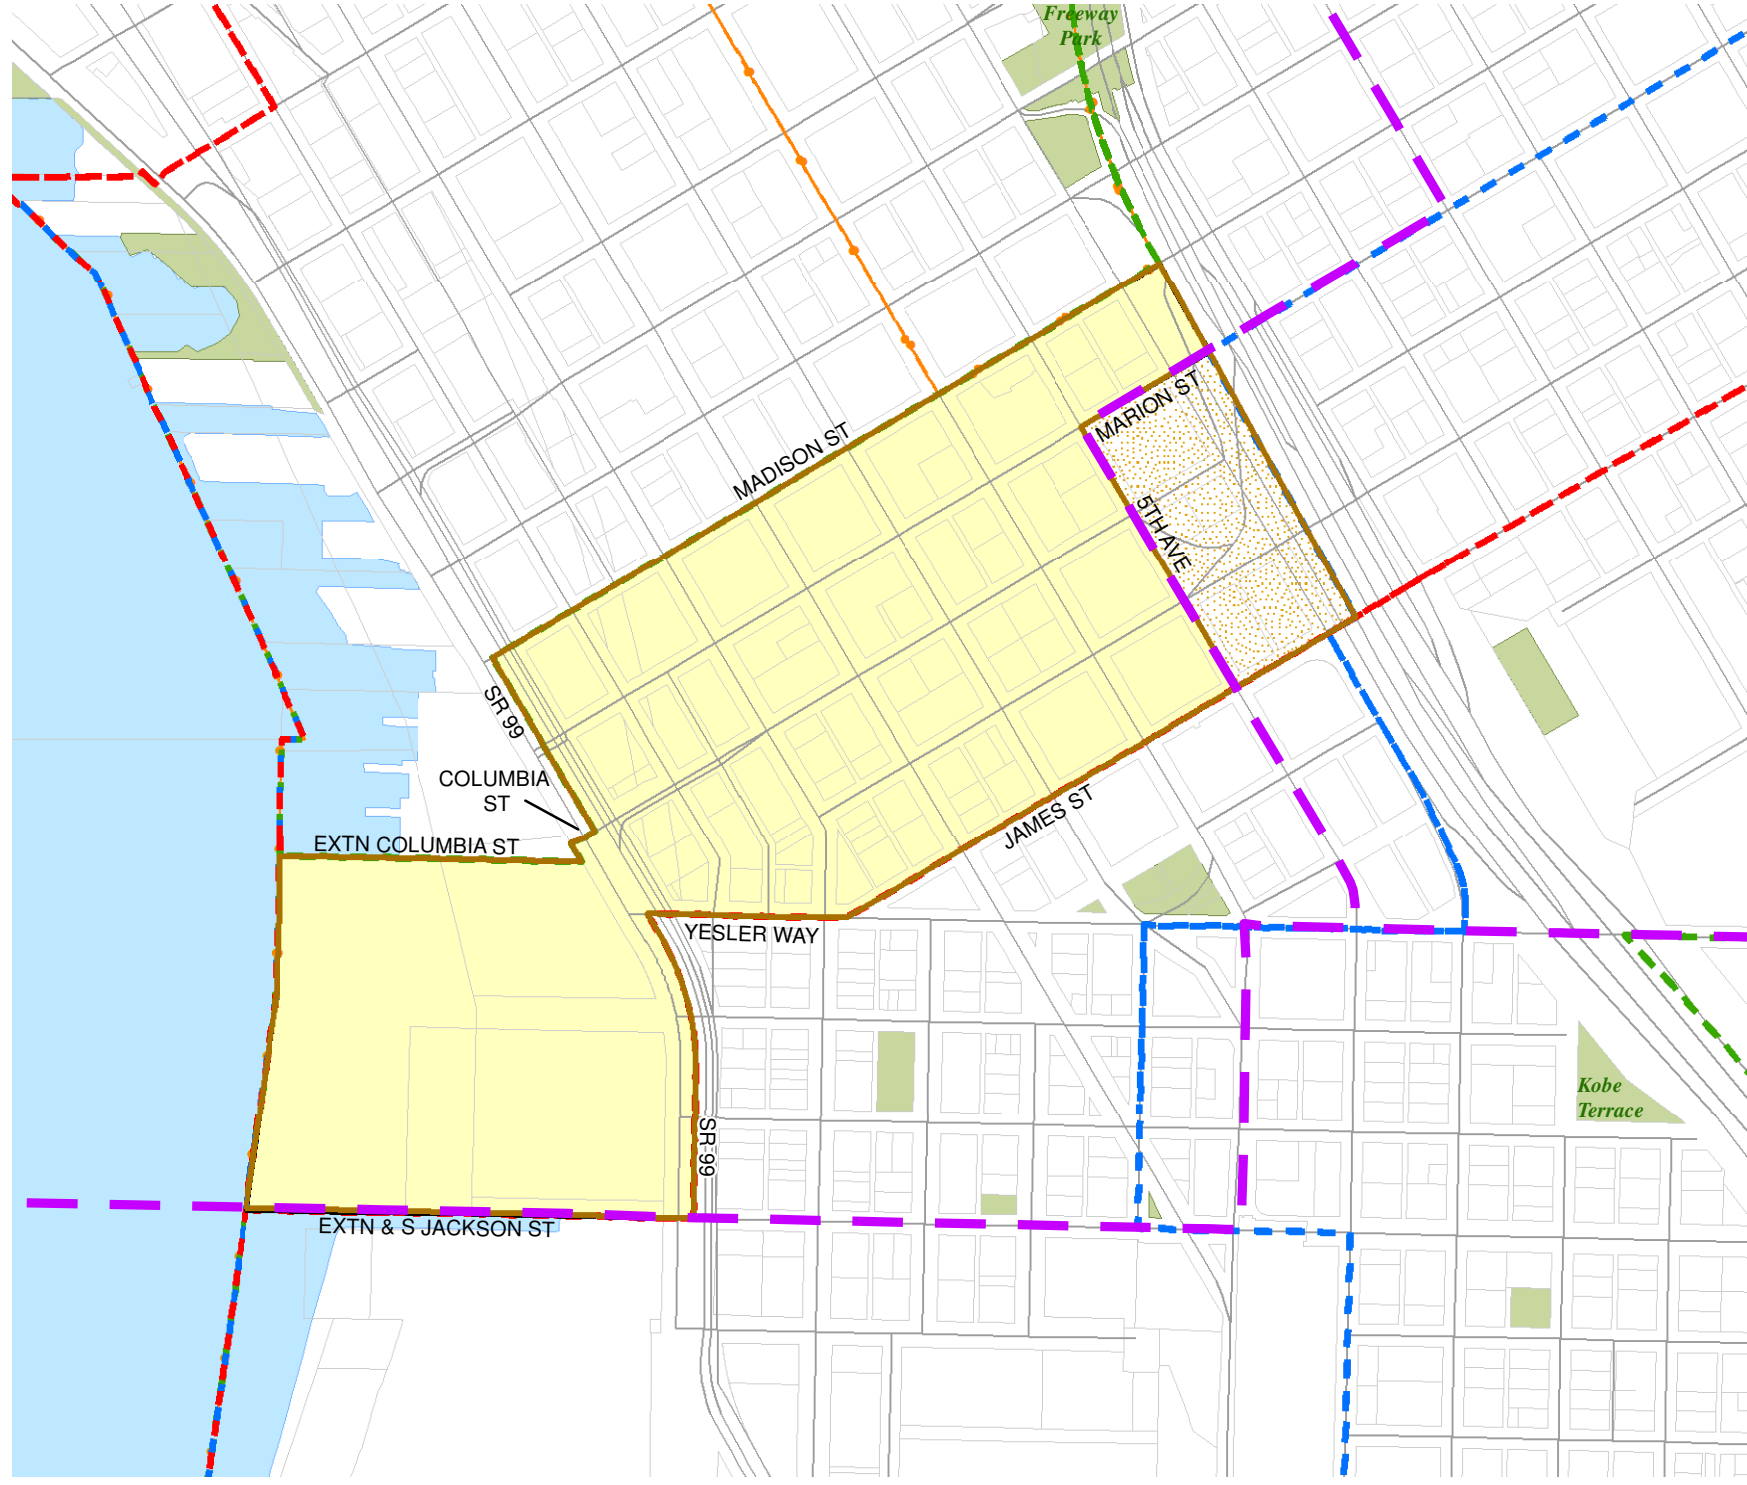

2014 Precinct Alterations

Seattle City Council Districts

Code	Precinct Name	LG	CG	CC
3497	SEA 43-3497	43	7	8
3497	SEA 43-3497	43	7	8

Legend

- Legislative District Boundaries
- Congressional District Boundaries
- Council District Boundaries
- Seattle City Council District Boundaries
- Seattle School Director District Boundaries
- New Precinct
- Old Precinct(s)

Census Tract: Tract 008100	S-T-R: 06-24-04