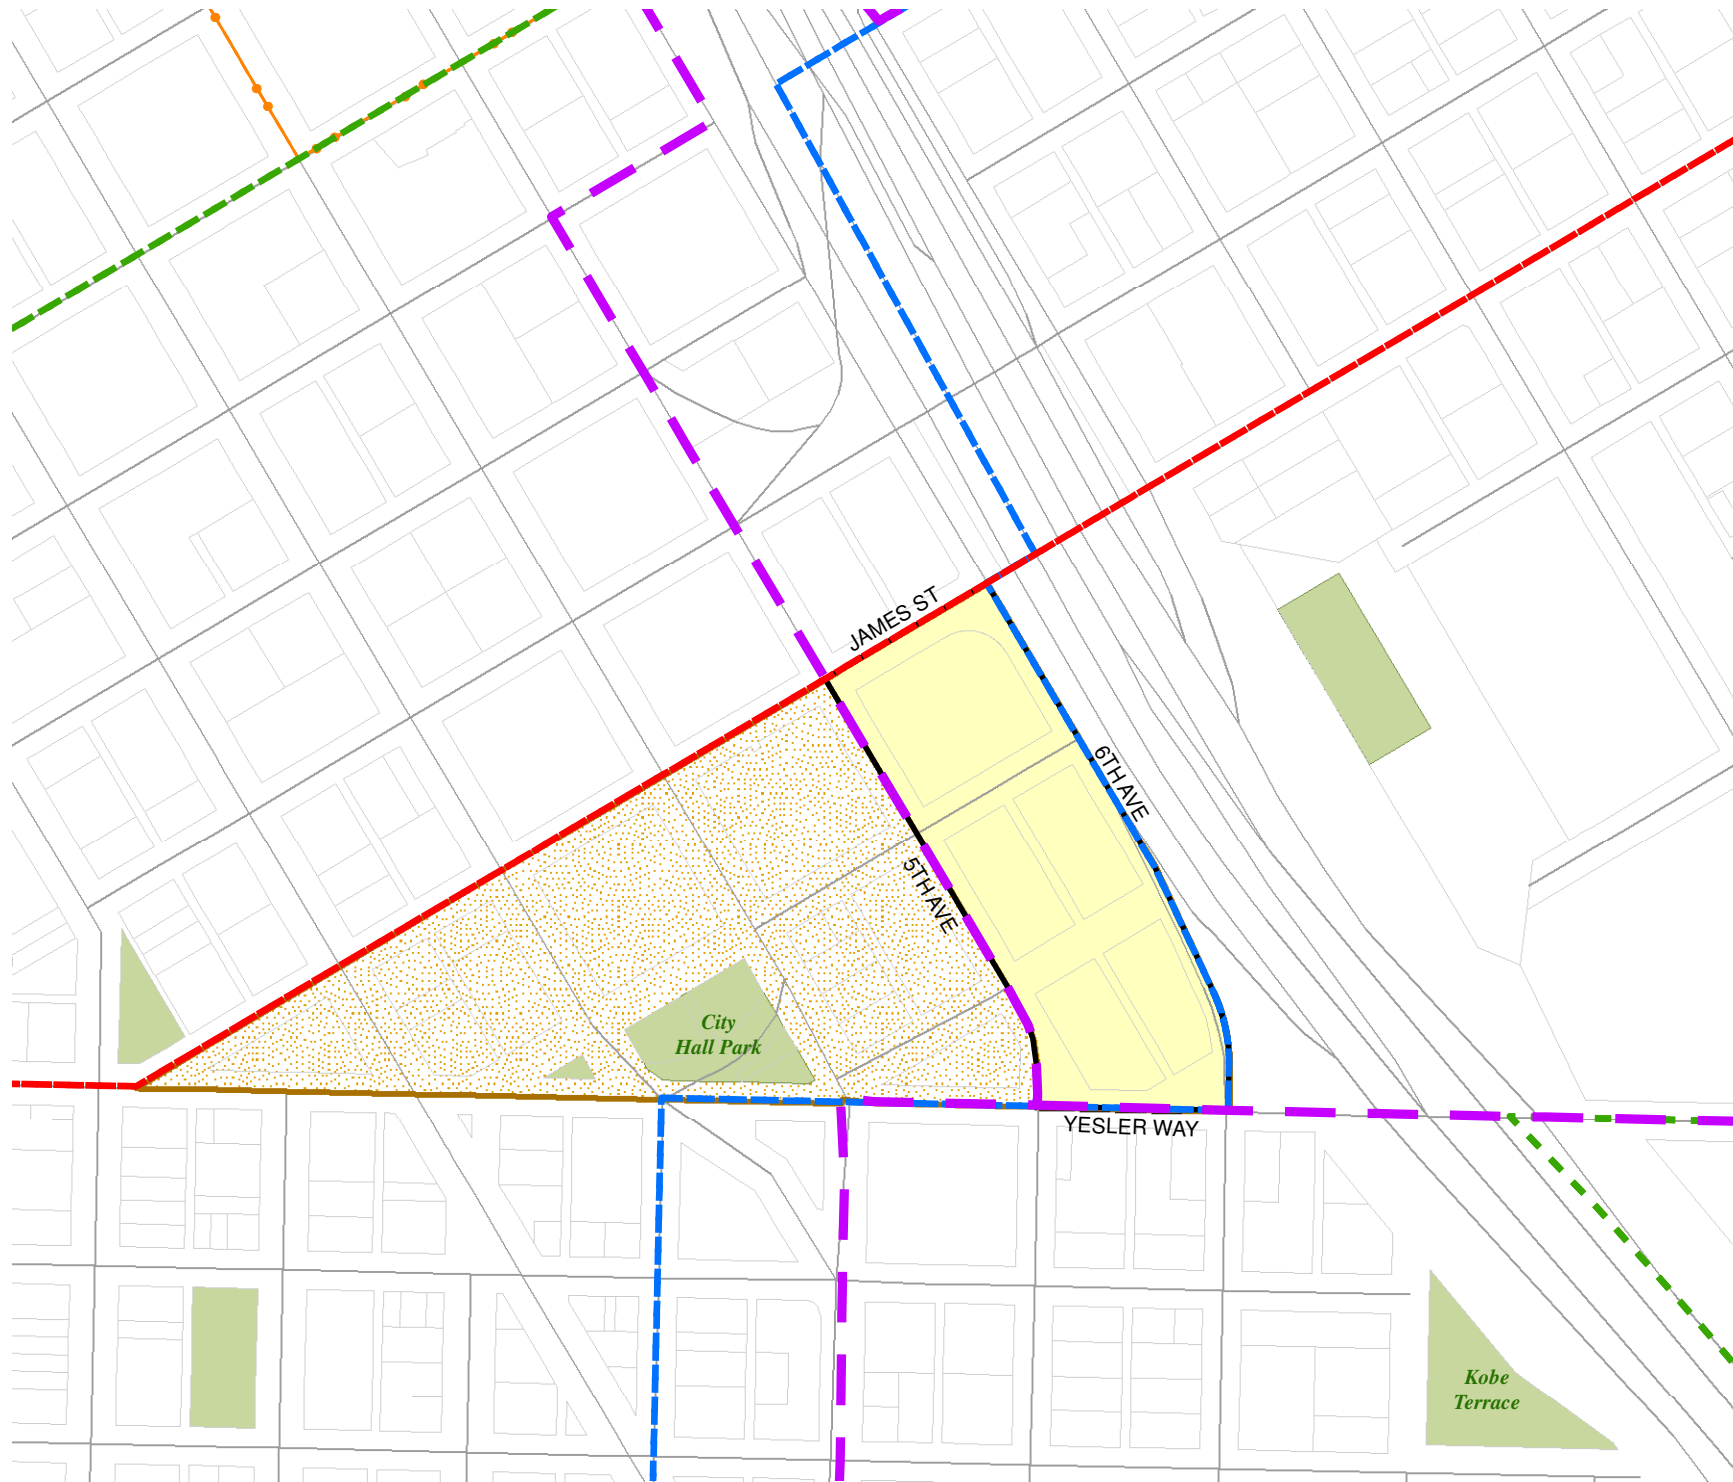

2014 Precinct Alterations

Seattle City Council Districts

Code	Precinct Name	LG	CG	CC
3693	SEA 37-3693	37	7	8
1823	SEA 37-1823	37	7	8

Legend

- Legislative District Boundaries
- Congressional District Boundaries
- Council District Boundaries
- Seattle City Council District Boundaries
- Seattle School Director District Boundaries
- New Precinct
- Old Precinct(s)

Census Tract: Tract 008500	S-T-R: 05-24-04