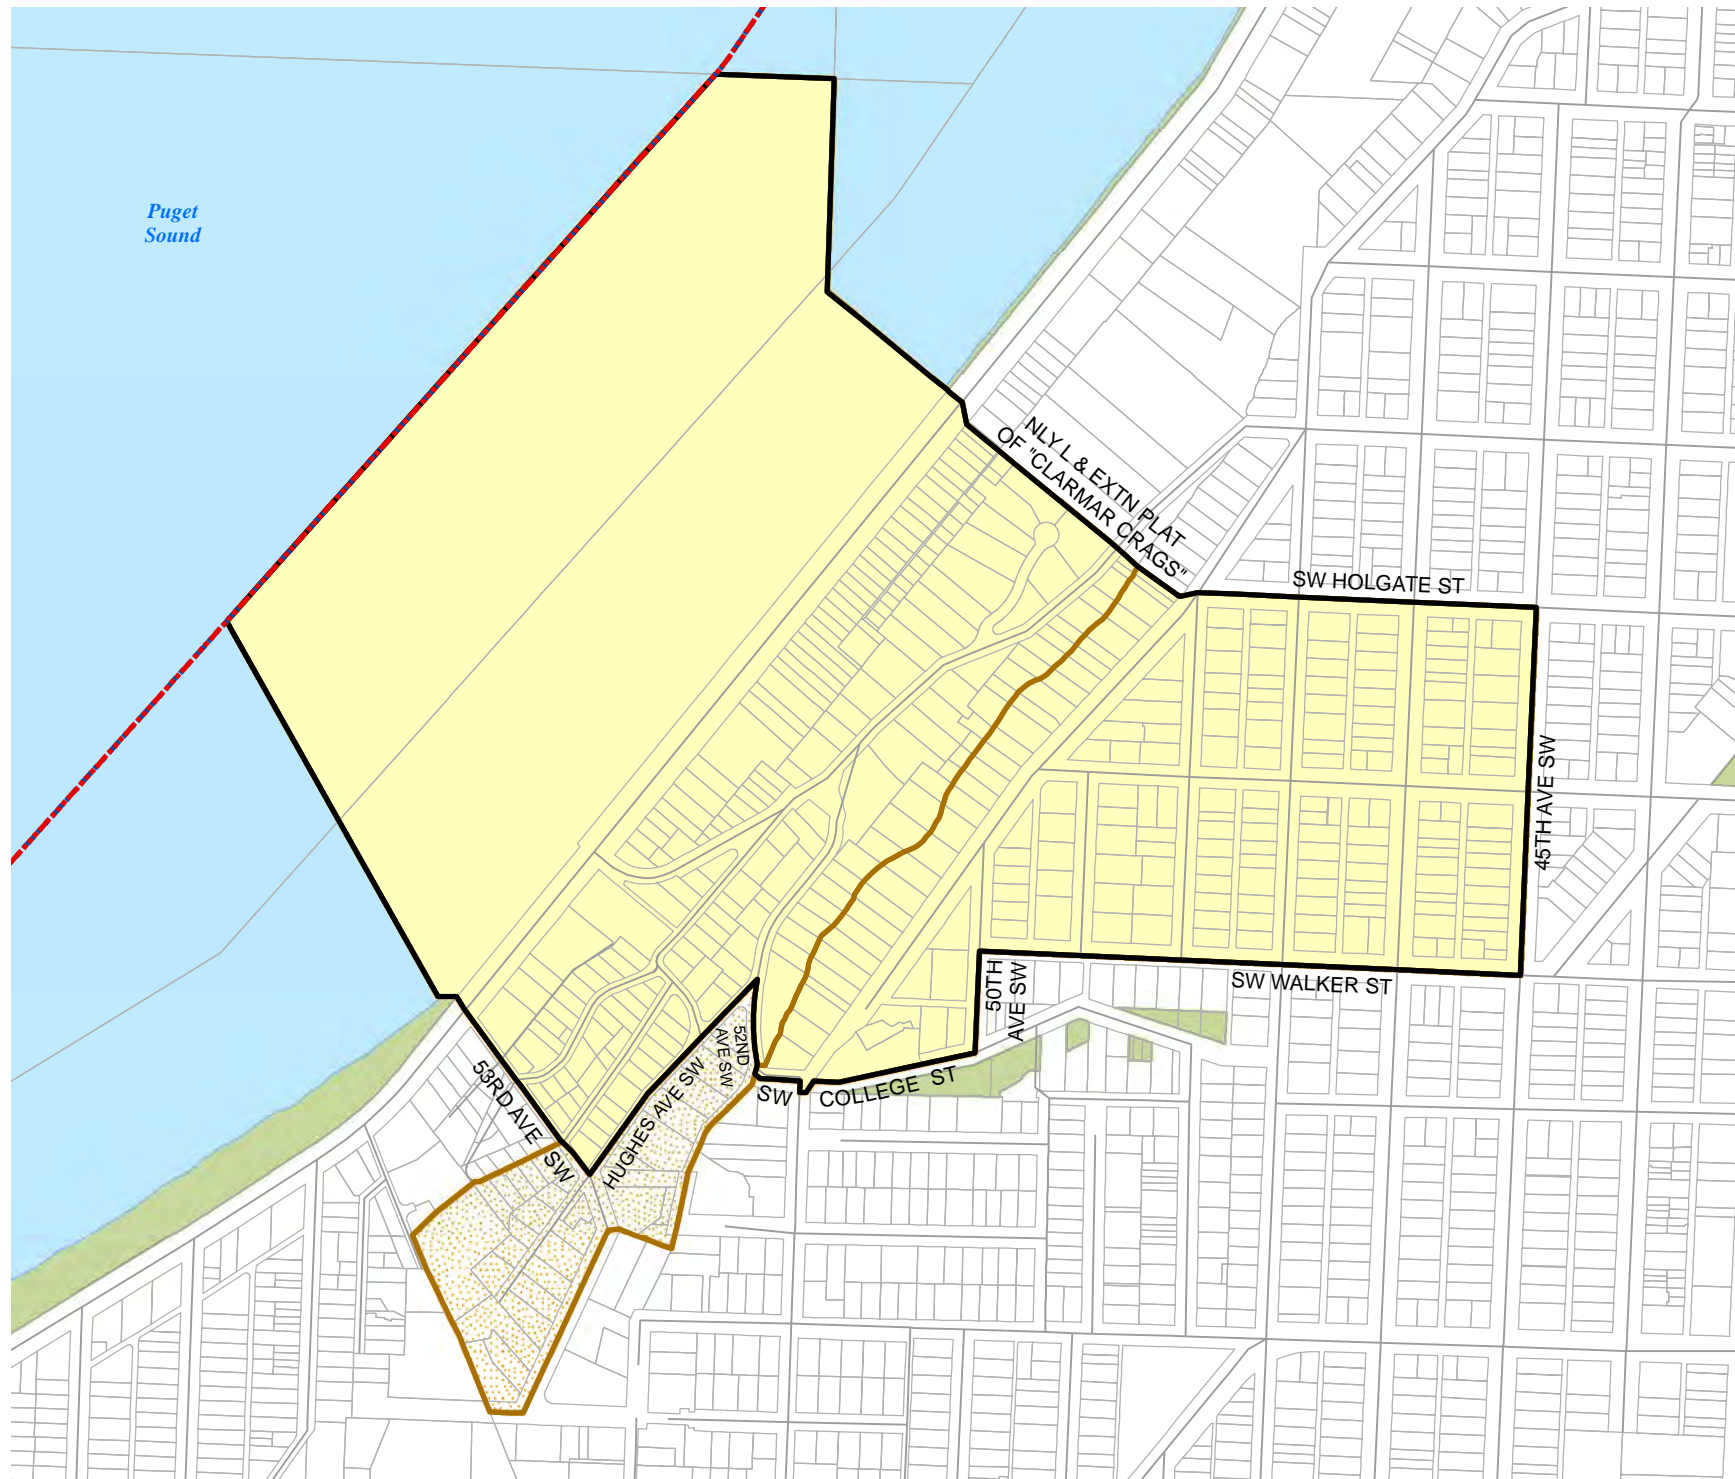

2014 Precinct Alterations

Code	Precinct Name	LG	CG	CC
1419	SEA 34-1419	34	7	8
1419	SEA 34-1419	34	7	8
1417	SEA 34-1417*	34	7	8

Legend

-  Legislative District Boundaries
-  Congressional District Boundaries
-  Council District Boundaries
-  New Precinct
-  Old Precinct(s)

Census Tract:	S-T-R:
Tract 009800	11-24-03

2014 Precinct Alterations

Code	Precinct Name	LG	CG	CC
1420	SEA 34-1420	34	7	8
1420	SEA 34-1420	34	7	8
1419	SEA 34-1419	34	7	8
1421	SEA 34-1421*	34	7	8

Legend

-  Legislative District Boundaries
-  Congressional District Boundaries
-  Council District Boundaries
-  New Precinct
-  Old Precinct(s)