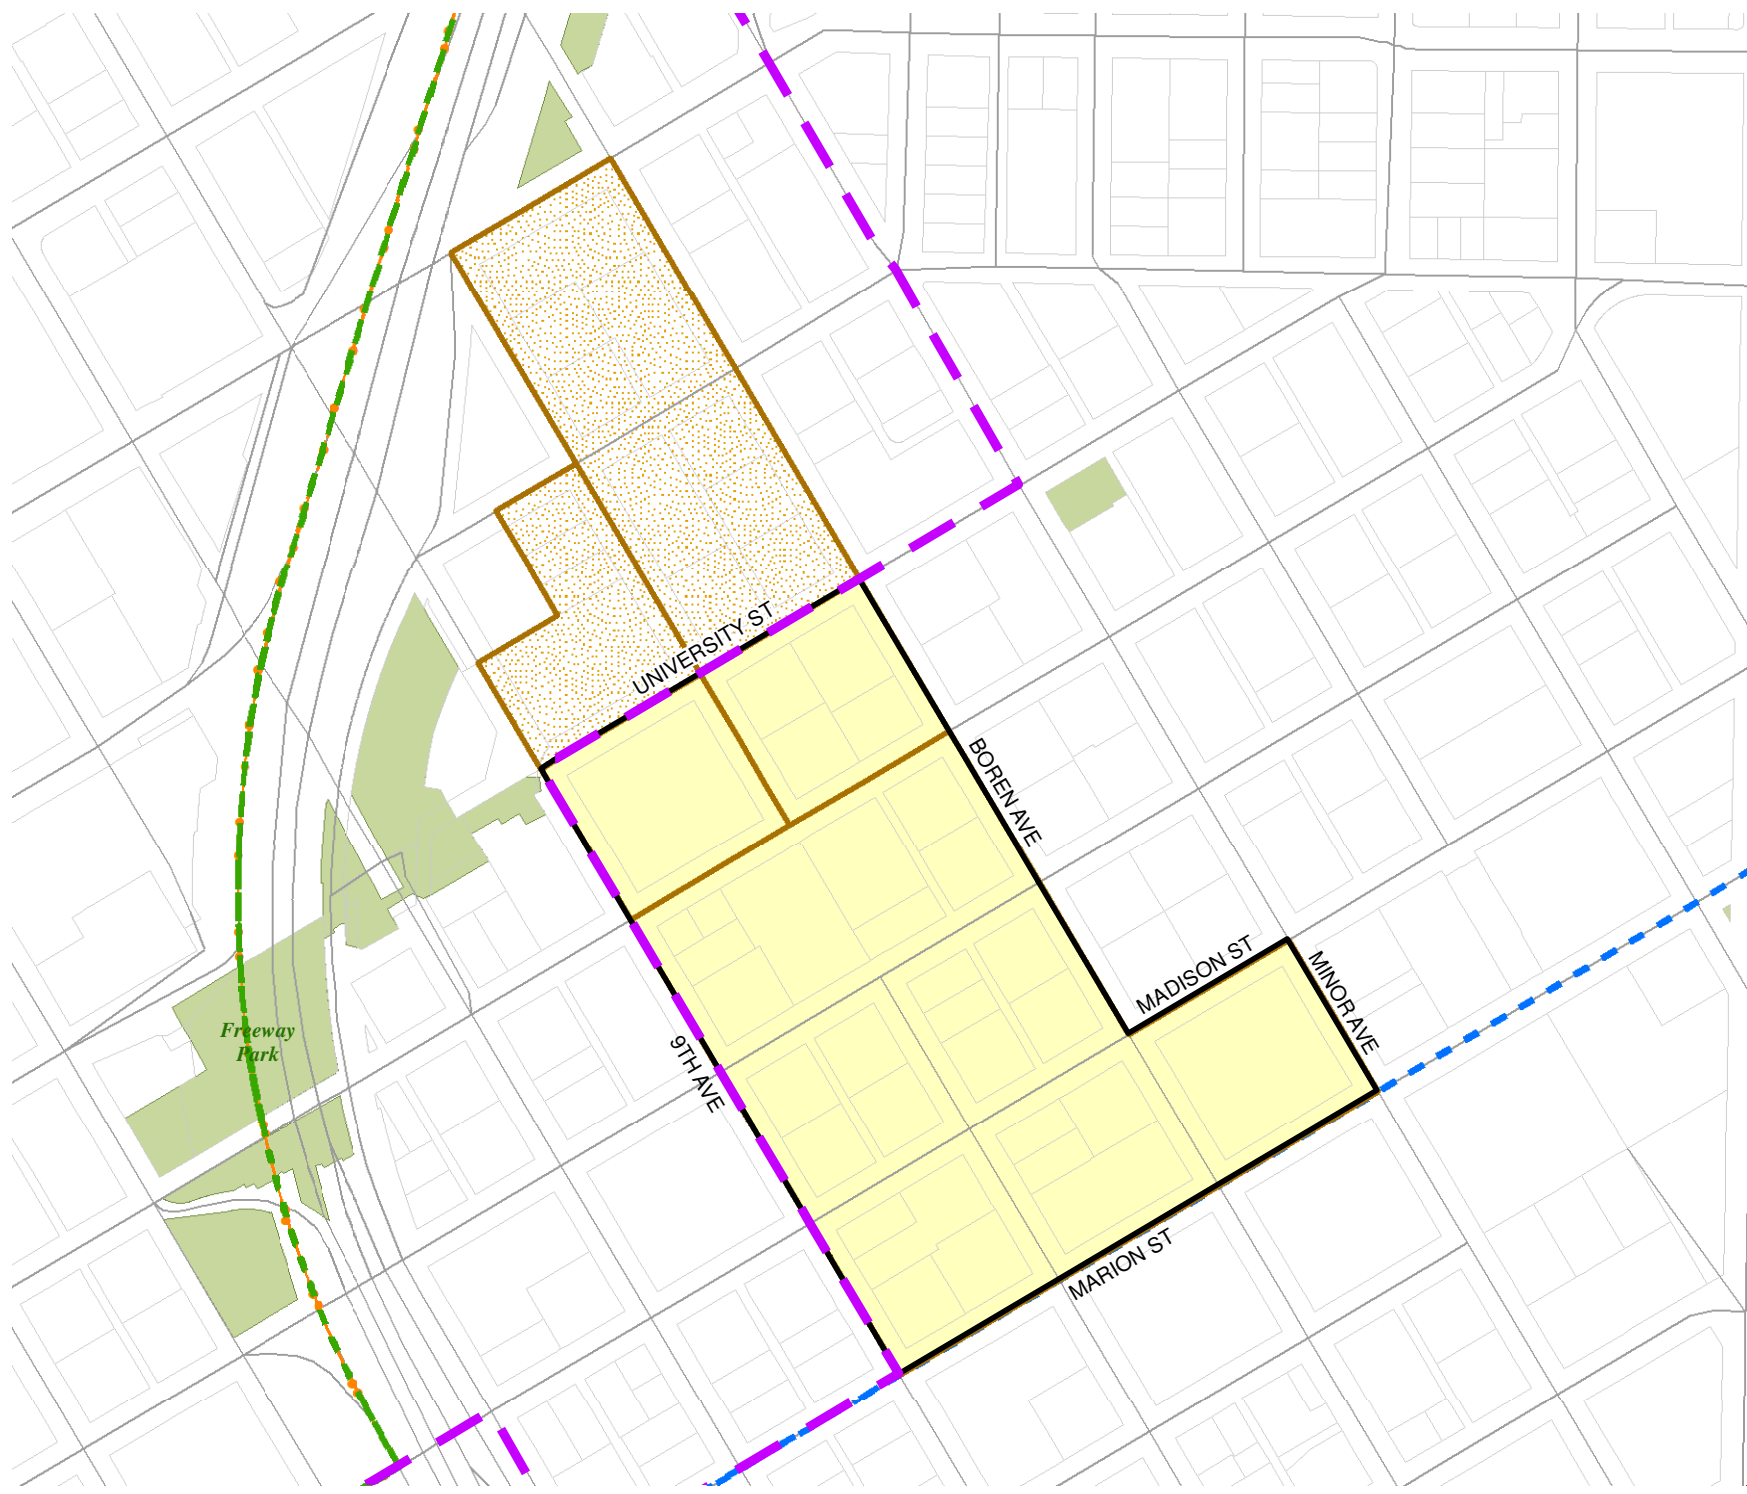

2014 Precinct Alterations

Seattle City Council Districts

Code	Precinct Name	LG	CG	CC
1781	SEA 43-1781	43	7	8
1781	SEA 43-1781	43	7	8
1782	SEA 43-1782*	43	7	8
1783	SEA 43-1783	43	7	8

Legend

- Legislative District Boundaries
- Congressional District Boundaries
- Council District Boundaries
- Seattle City Council District Boundaries
- Seattle School Director District Boundaries
- New Precinct
- Old Precinct(s)

Census Tract: Tract 008300	S-T-R: 32-25-04