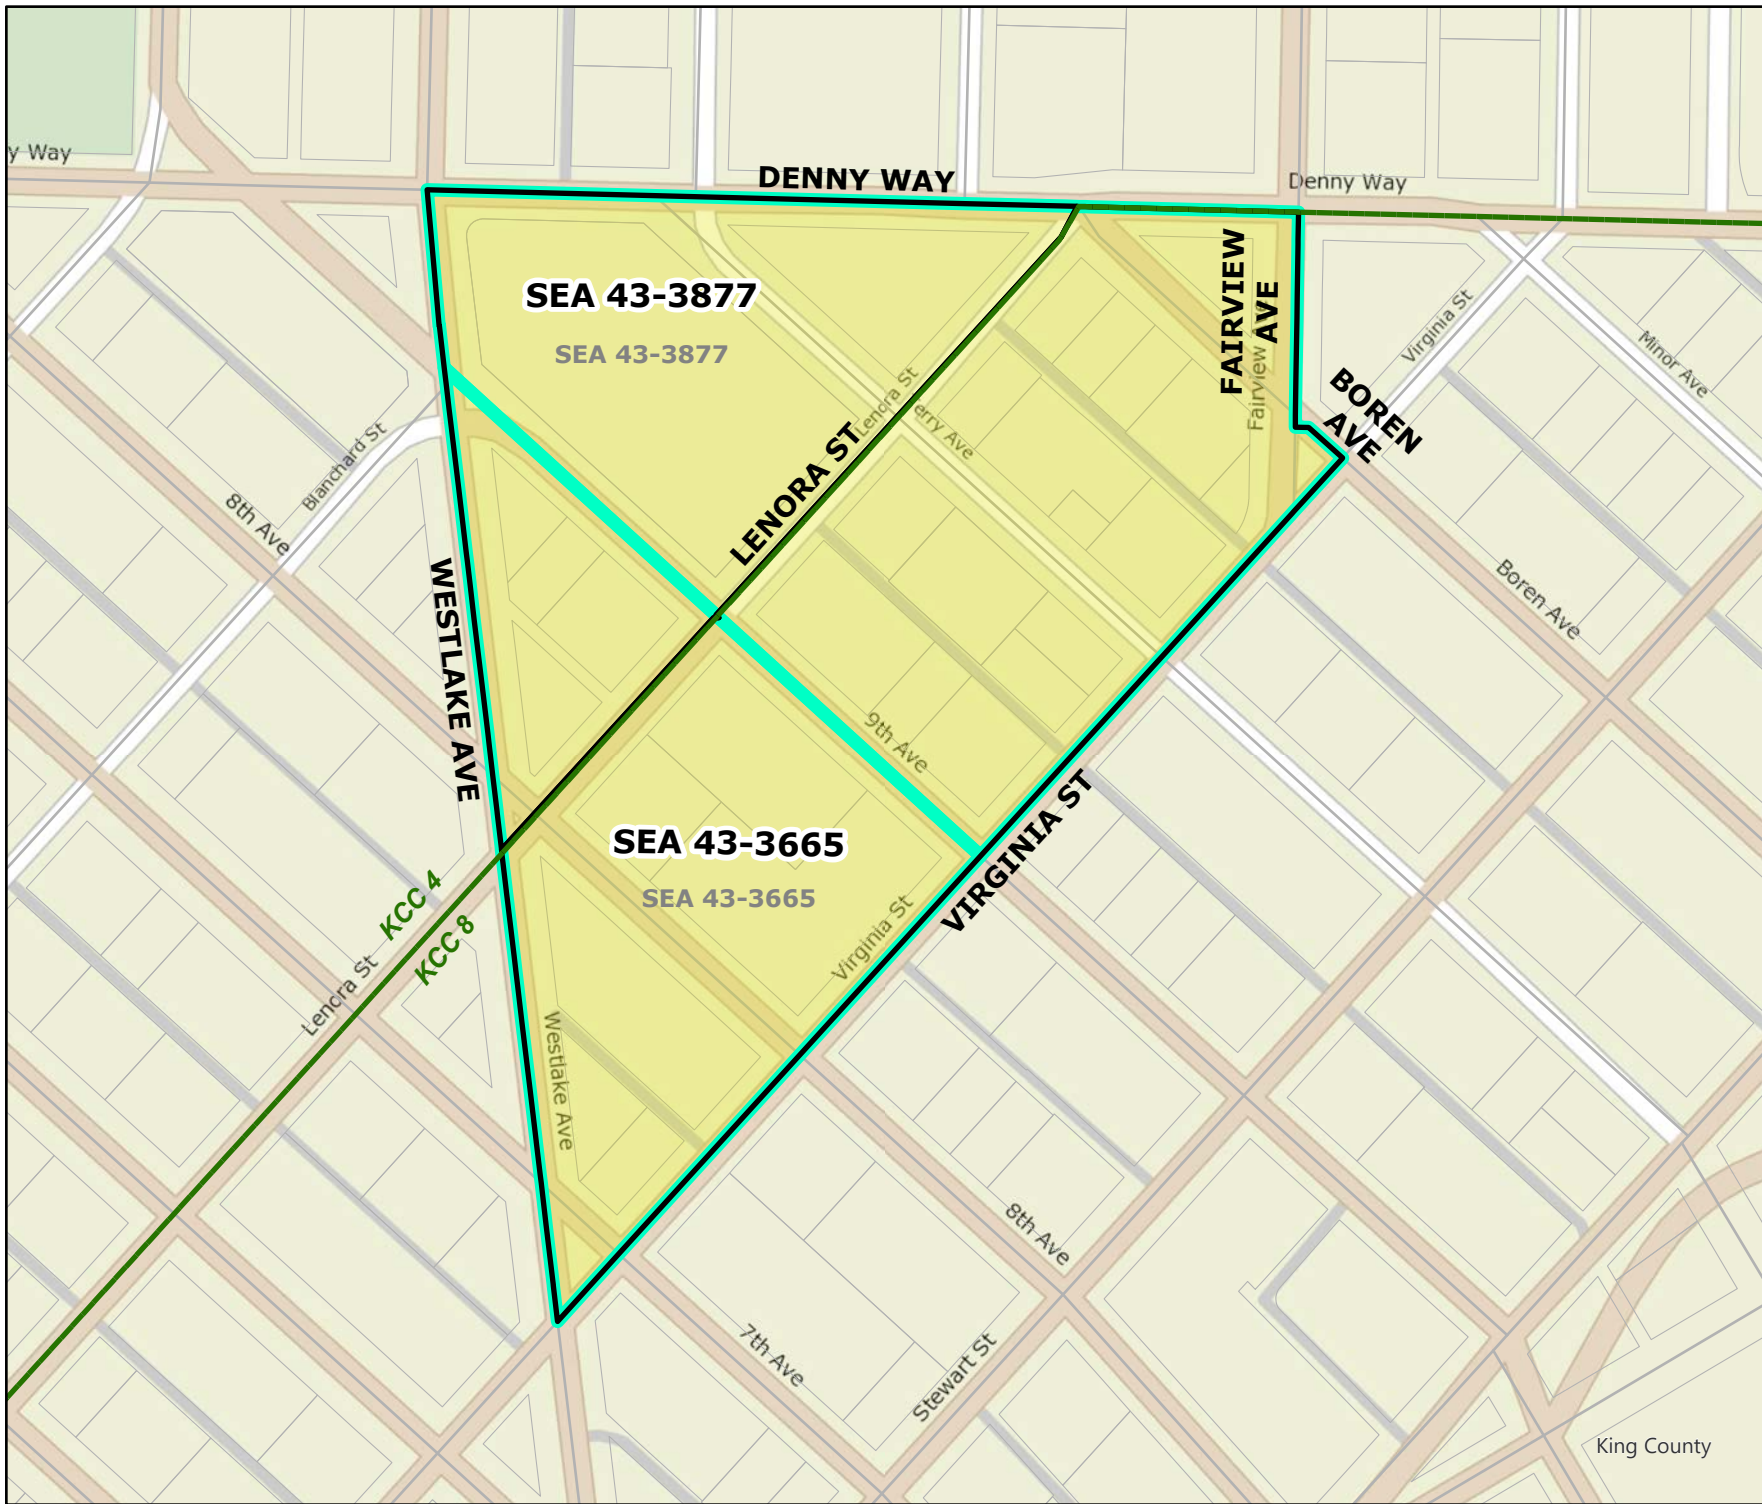

2022 Leg|Cong|KC Redistricting

Code	Precinct Name	NEW LG	NEW CG	NEW CC
3665	SEA 43-3665	43	7	8
3877	SEA 43-3877	43	7	4

Original Precinct(s) and OLD Districts				
3665	SEA 43-3665	43	7	4
3877	SEA 43-3877	43	7	4

*: Denotes precinct(s) that have been abolished.
Precinct map produced by King County GIS Elections in accordance with KCC 1.12.101 & RCW 29A.16.040

Legend

- Original Precinct(s)
- New Precinct(s)
- Altered Precinct(s)
- Legislative Districts
- Congressional Districts
- King County Council Districts