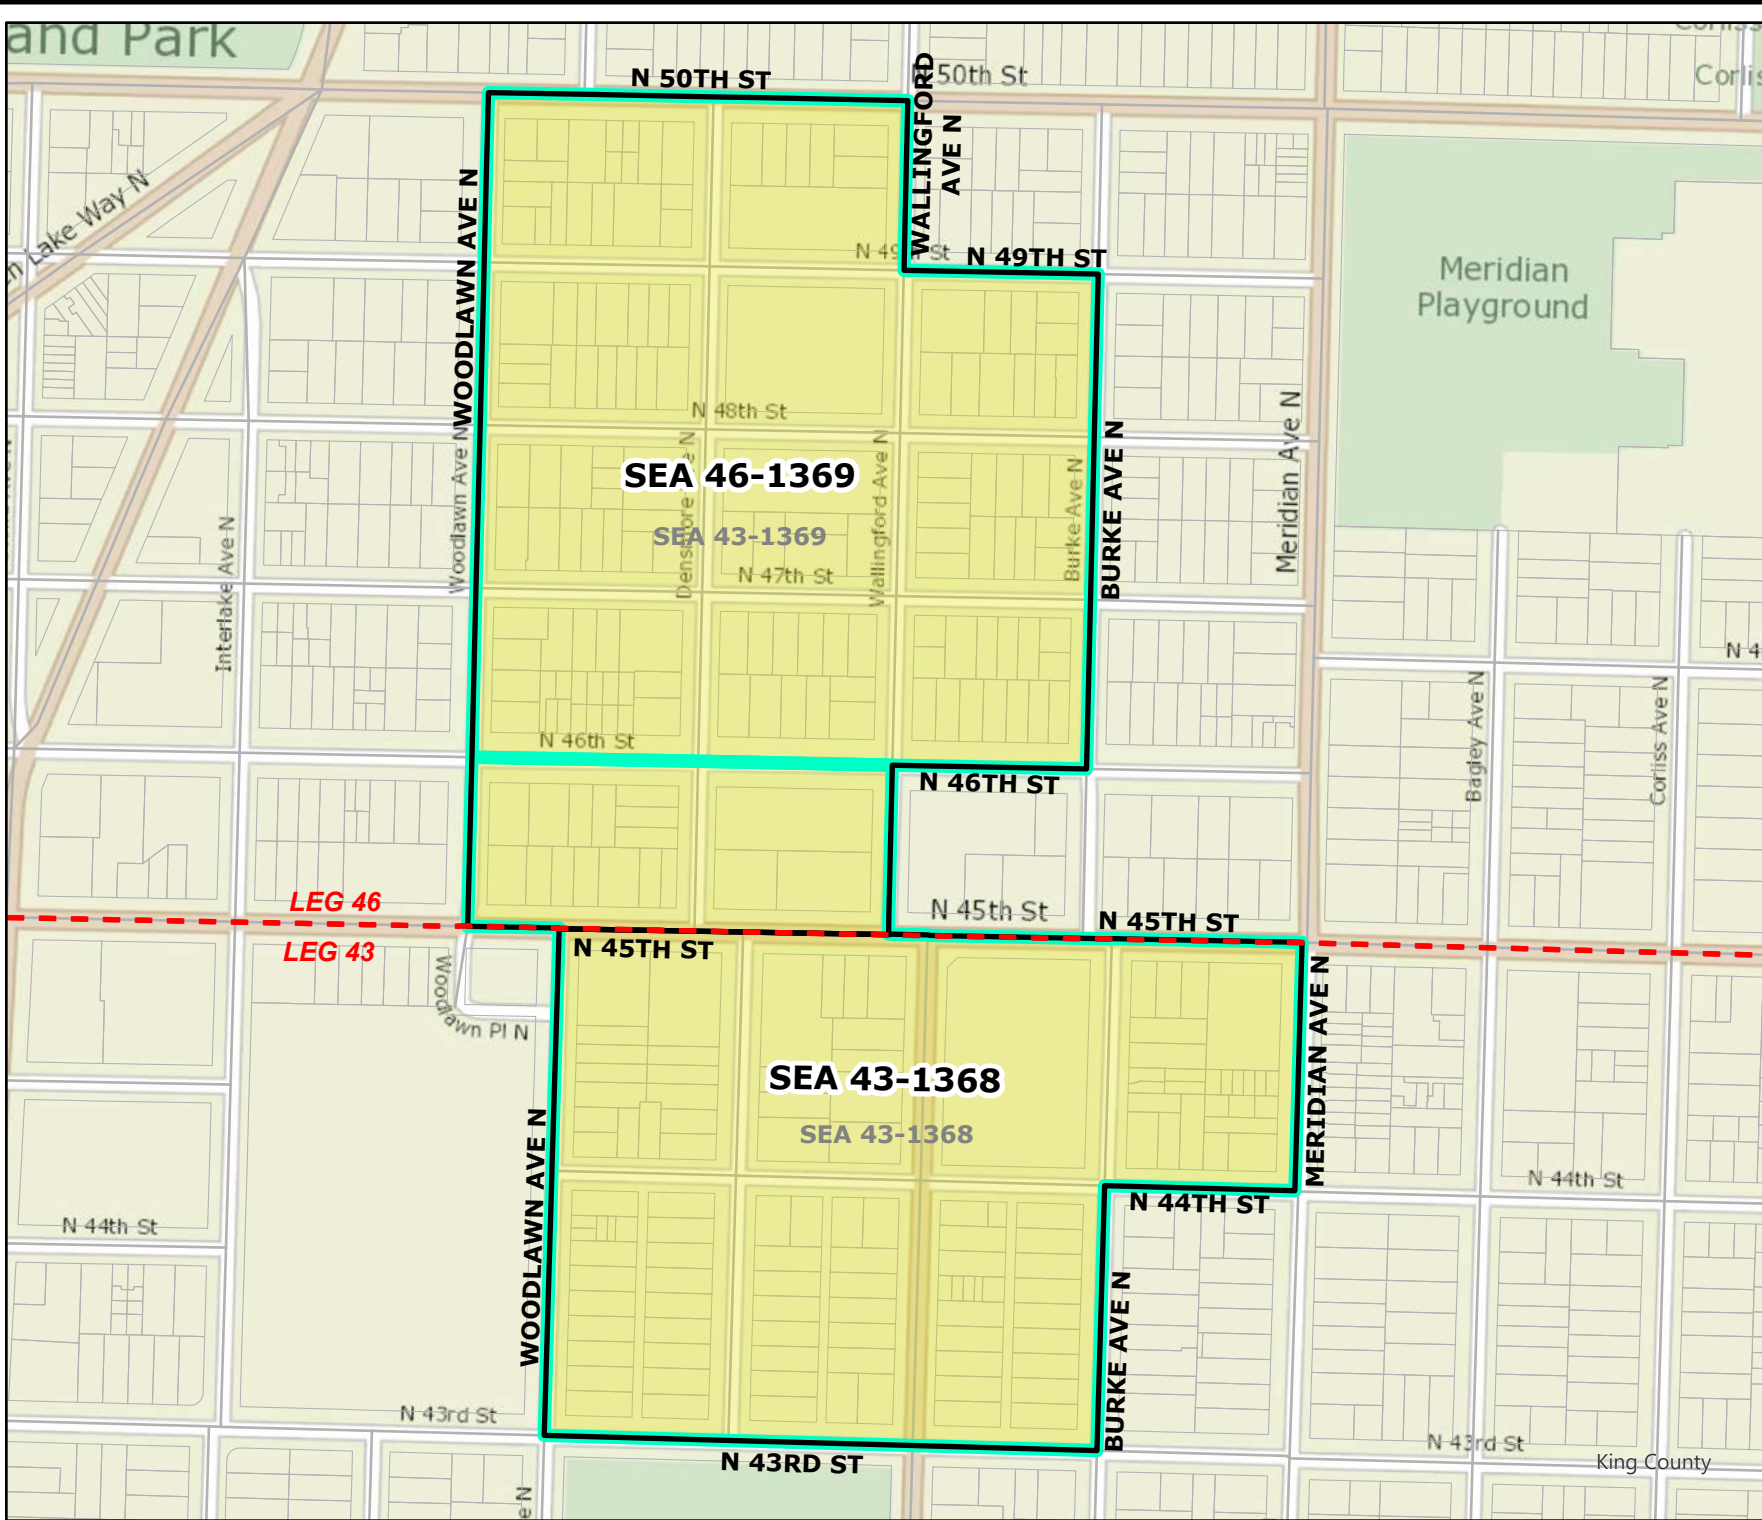

2022 Leg|Cong|KC Redistricting

Code	Precinct Name	NEW LG	NEW CG	NEW CC
1368	SEA 43-1368	43	7	4
1369	SEA 46-1369	46	7	4

Original Precinct(s) and OLD Districts				
1368	SEA 43-1368	43	7	4
1369	SEA 43-1369	43	7	4

*: Denotes precinct(s) that have been abolished.
Precinct map produced by King County GIS Elections in accordance with KCC 1.12.101 & RCW 29A.16.040

Legend

- Original Precinct(s)
- New Precinct(s)
- Altered Precinct(s)
- Legislative Districts
- Congressional Districts
- King County Council Districts