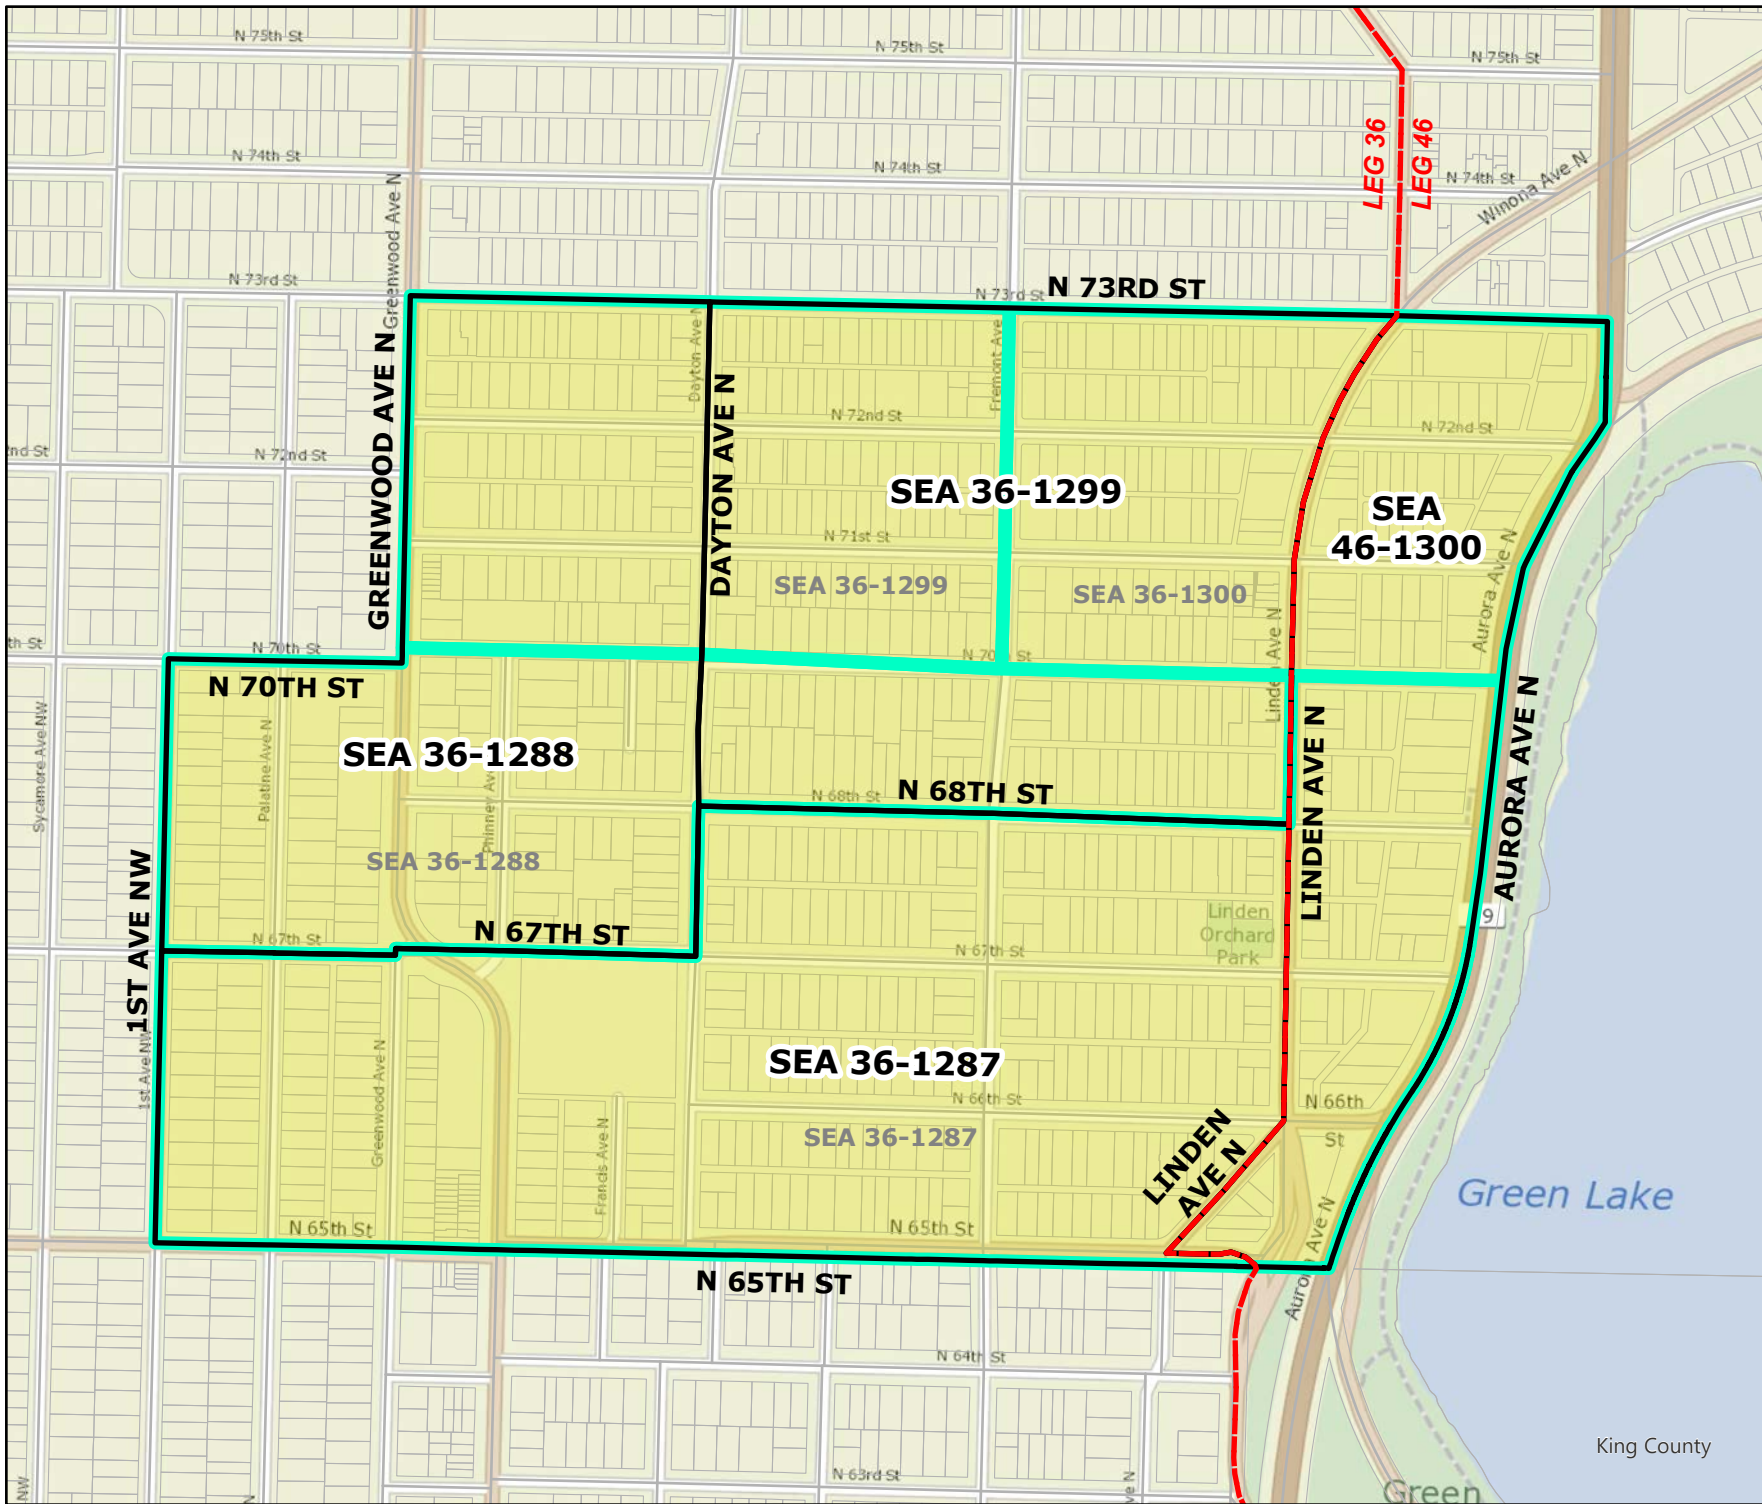

2022 Leg | Cong | KC Redistricting

Code	Precinct Name	NEW LG	NEW CG	NEW CC
1287	SEA 36-1287	36	7	4
1288	SEA 36-1288	36	7	4
1299	SEA 36-1299	36	7	4
1300	SEA 46-1300	46	7	4

Original Precinct(s) and OLD Districts				
1287	SEA 36-1287	36	7	4
1288	SEA 36-1288	36	7	4
1299	SEA 36-1299	36	7	4
1300	SEA 36-1300	36	7	4

*: Denotes precinct(s) that have been abolished.
Precinct map produced by King County GIS Elections in accordance with KCC 1.12.101 & RCW 29A.16.040

Legend

- Original Precinct(s)
- New Precinct(s)
- Altered Precinct(s)
- Legislative Districts
- Congressional Districts
- King County Council Districts