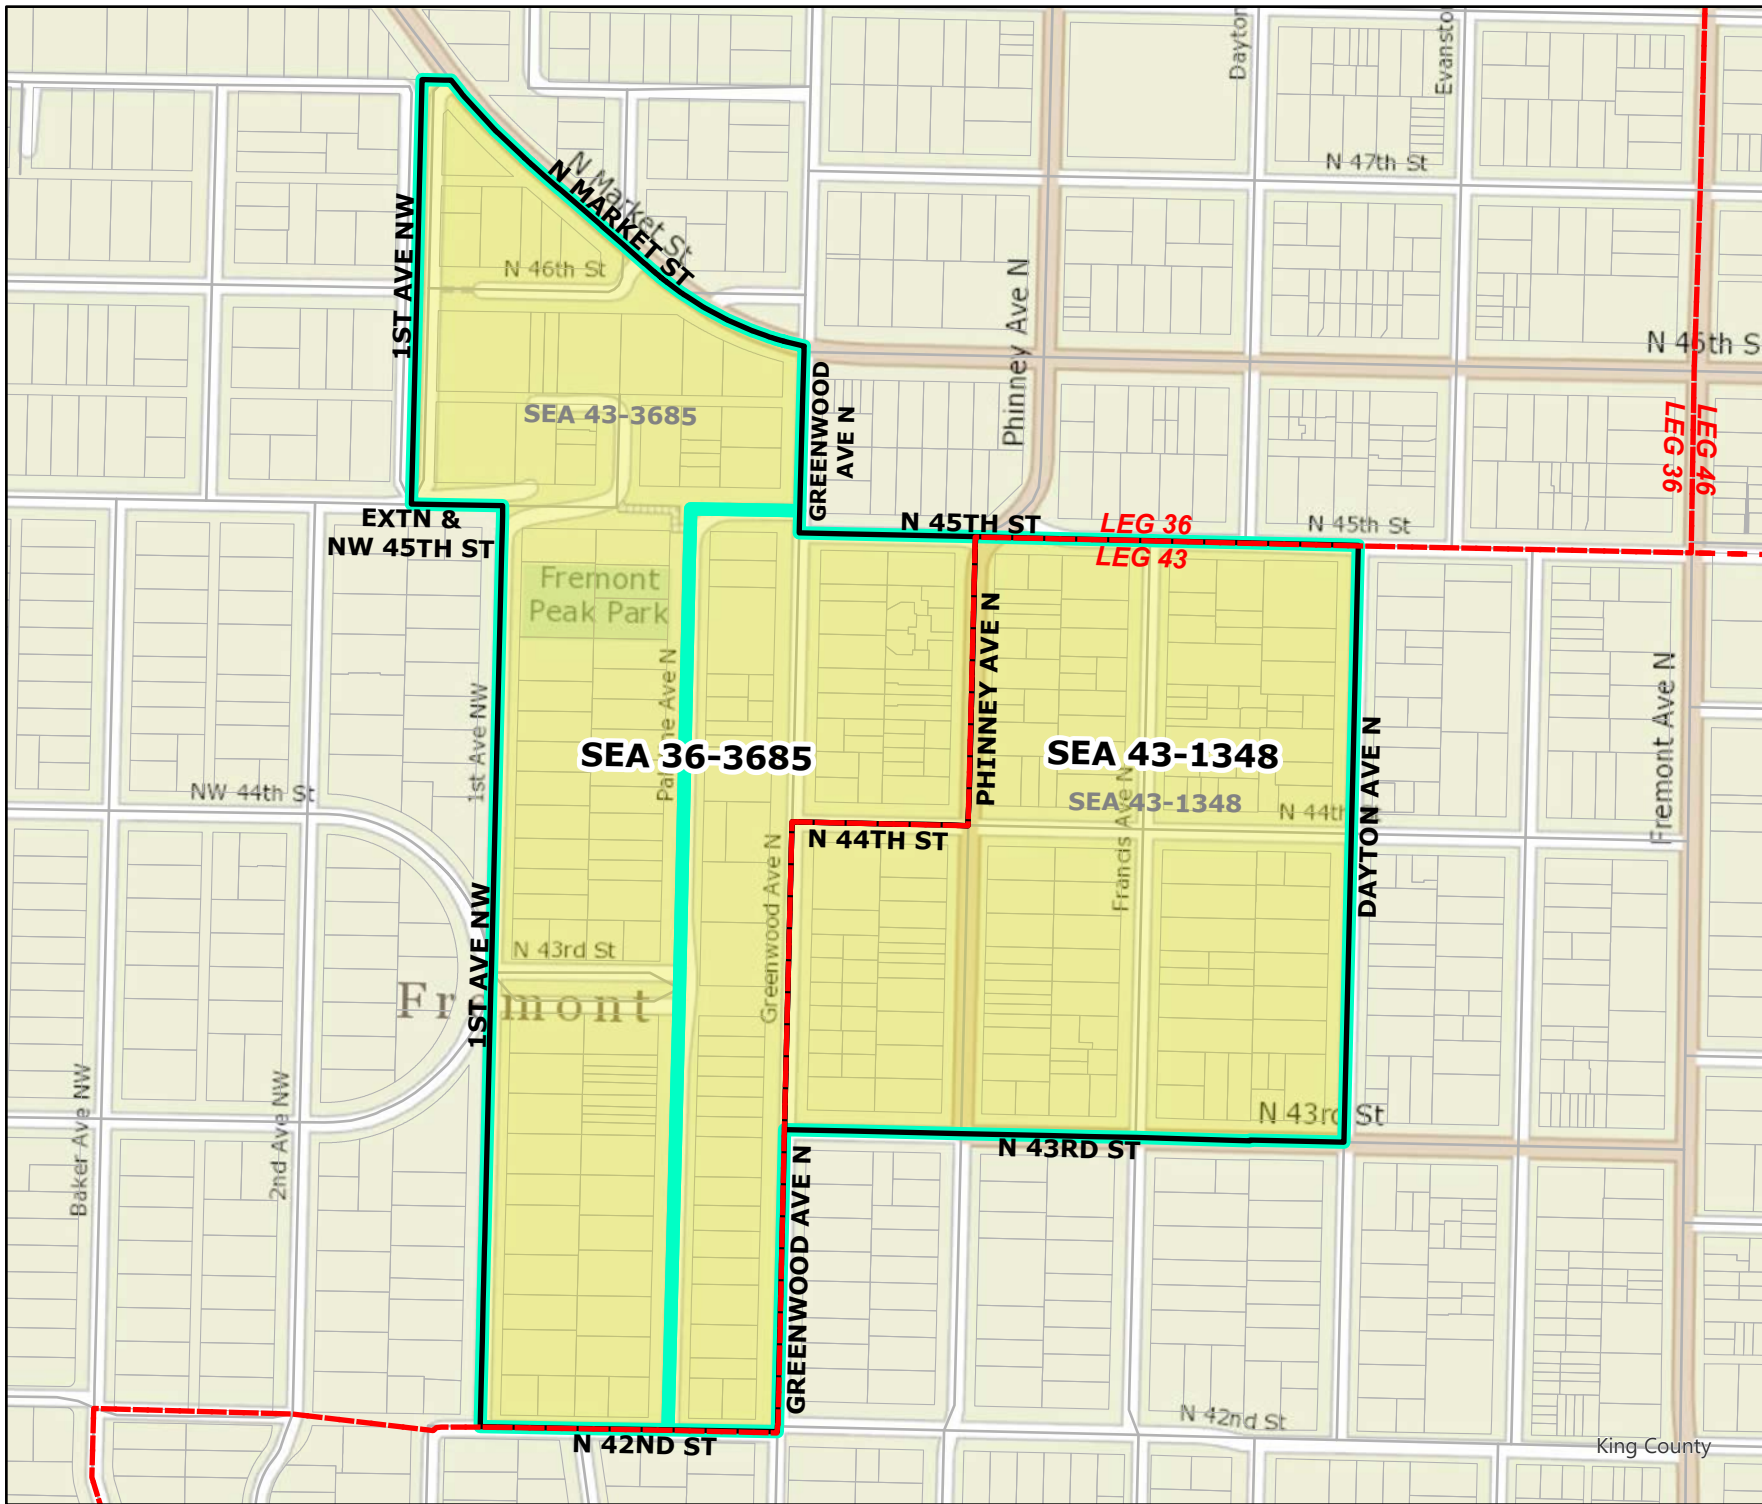

2022 Leg|Cong|KC Redistricting

Code	Precinct Name	NEW LG	NEW CG	NEW CC
1348	SEA 43-1348	43	7	4
3685	SEA 36-3685	36	7	4

Original Precinct(s) and OLD Districts				
1348	SEA 43-1348	43	7	4
3685	SEA 43-3685	43	7	4

*: Denotes precinct(s) that have been abolished.
Precinct map produced by King County GIS Elections in accordance with KCC 1.12.101 & RCW 29A.16.040

Legend

- Original Precinct(s)
- New Precinct(s)
- Altered Precinct(s)
- Legislative Districts
- Congressional Districts
- King County Council Districts