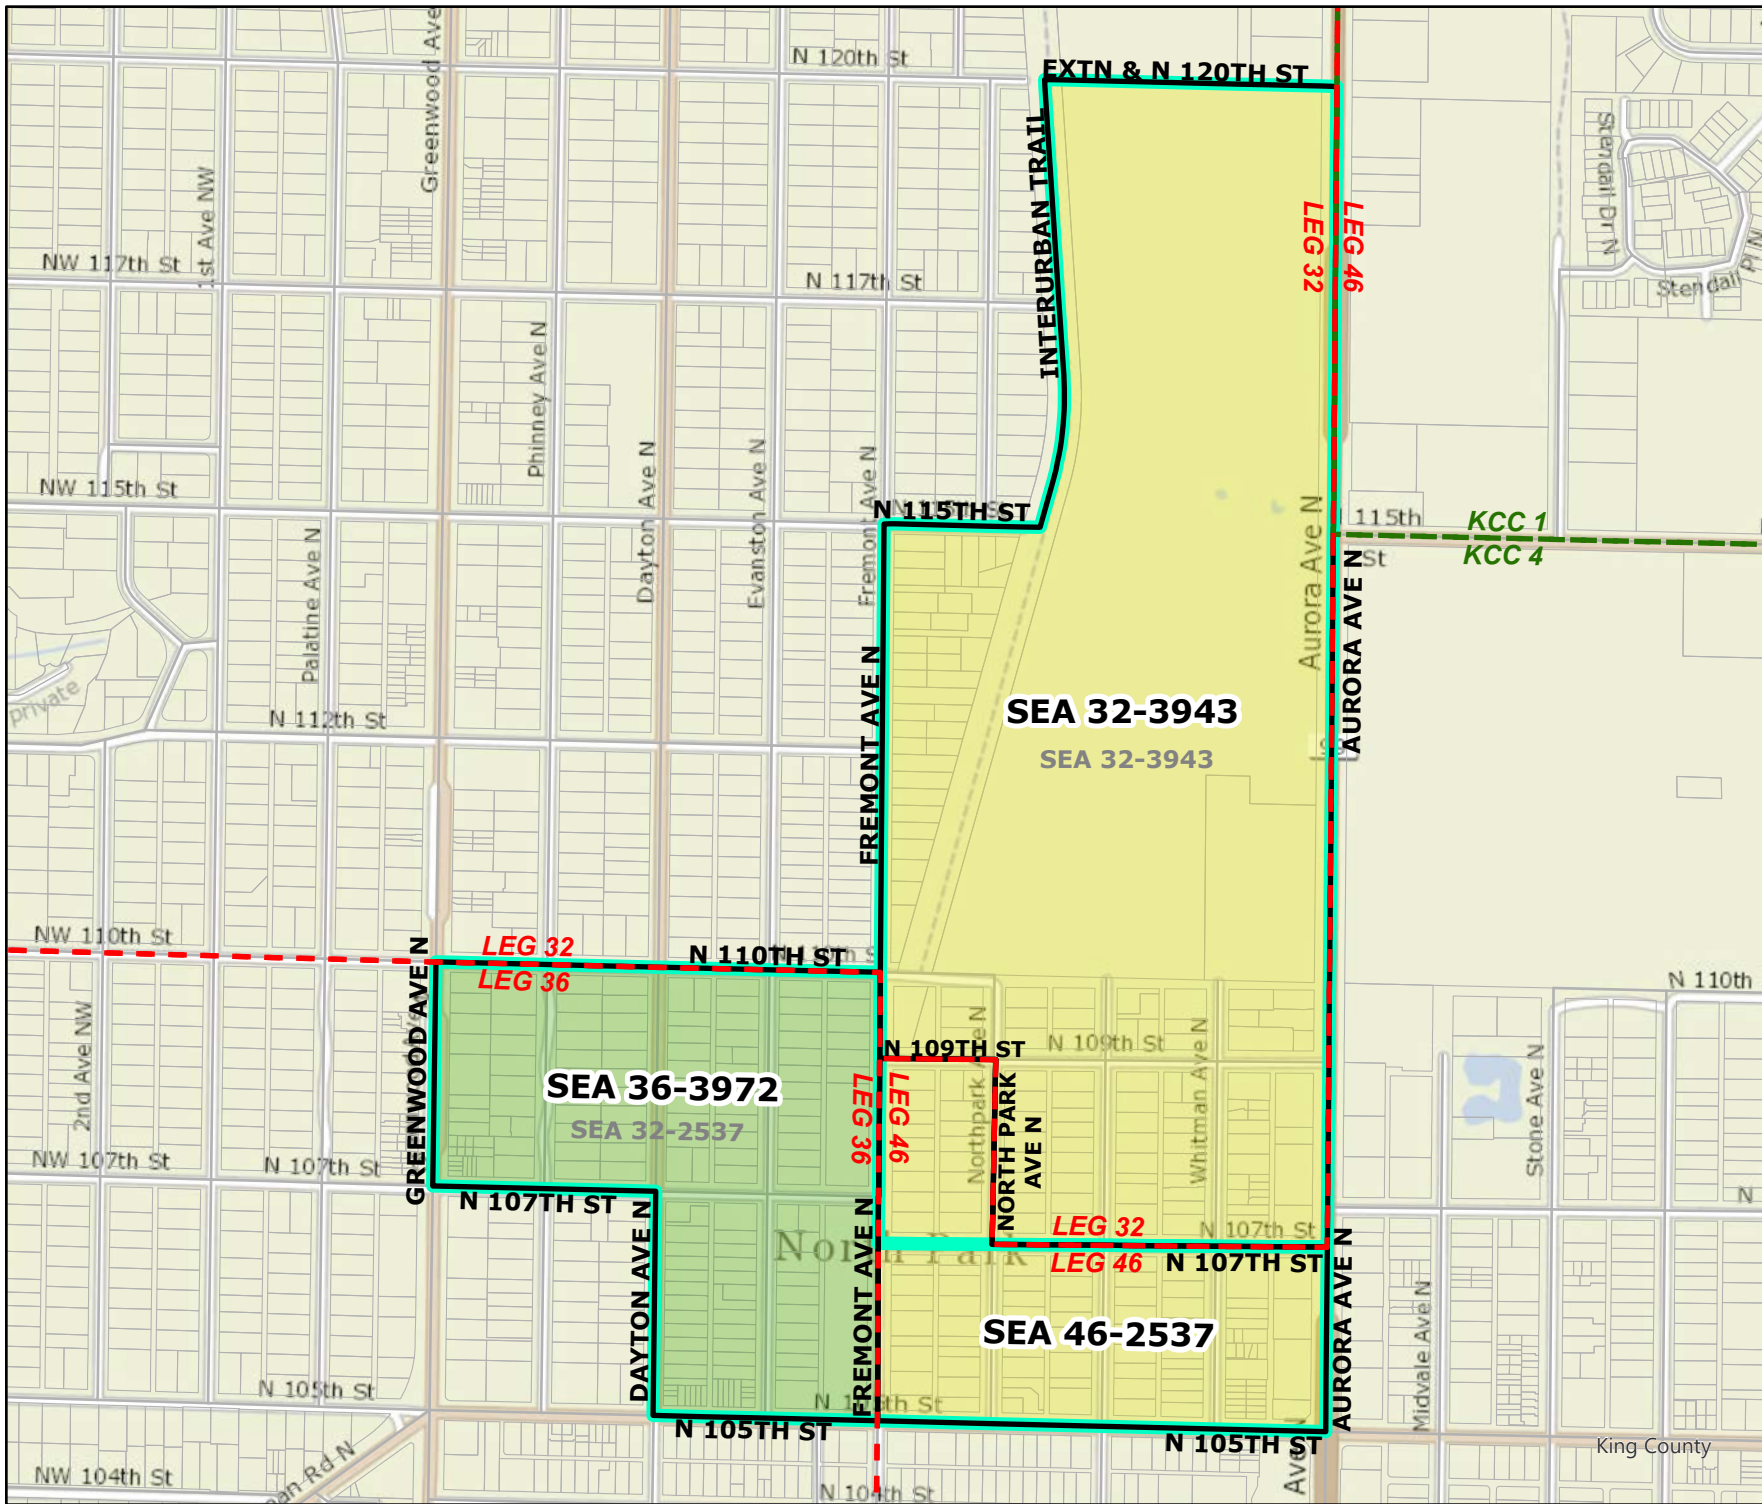

2022 Leg|Cong|KC Redistricting

Code	Precinct Name	NEW LG	NEW CG	NEW CC
3972	SEA 36-3972	36	7	4
2537	SEA 46-2537	46	7	4
3943	SEA 32-3943	32	7	4
Original Precinct(s) and OLD Districts				
2537	SEA 32-2537	32	7	4
3943	SEA 32-3943	32	7	4

2022 Leg | Cong | KC Redistricting

Code	Precinct Name	NEW LG	NEW CG	NEW CC
1286	SEA 36-1286	36	7	4
1292	SEA 46-1292	46	7	4

Original Precinct(s) and OLD Districts				
1286	SEA 36-1286	36	7	4
1292	SEA 36-1292	36	7	4