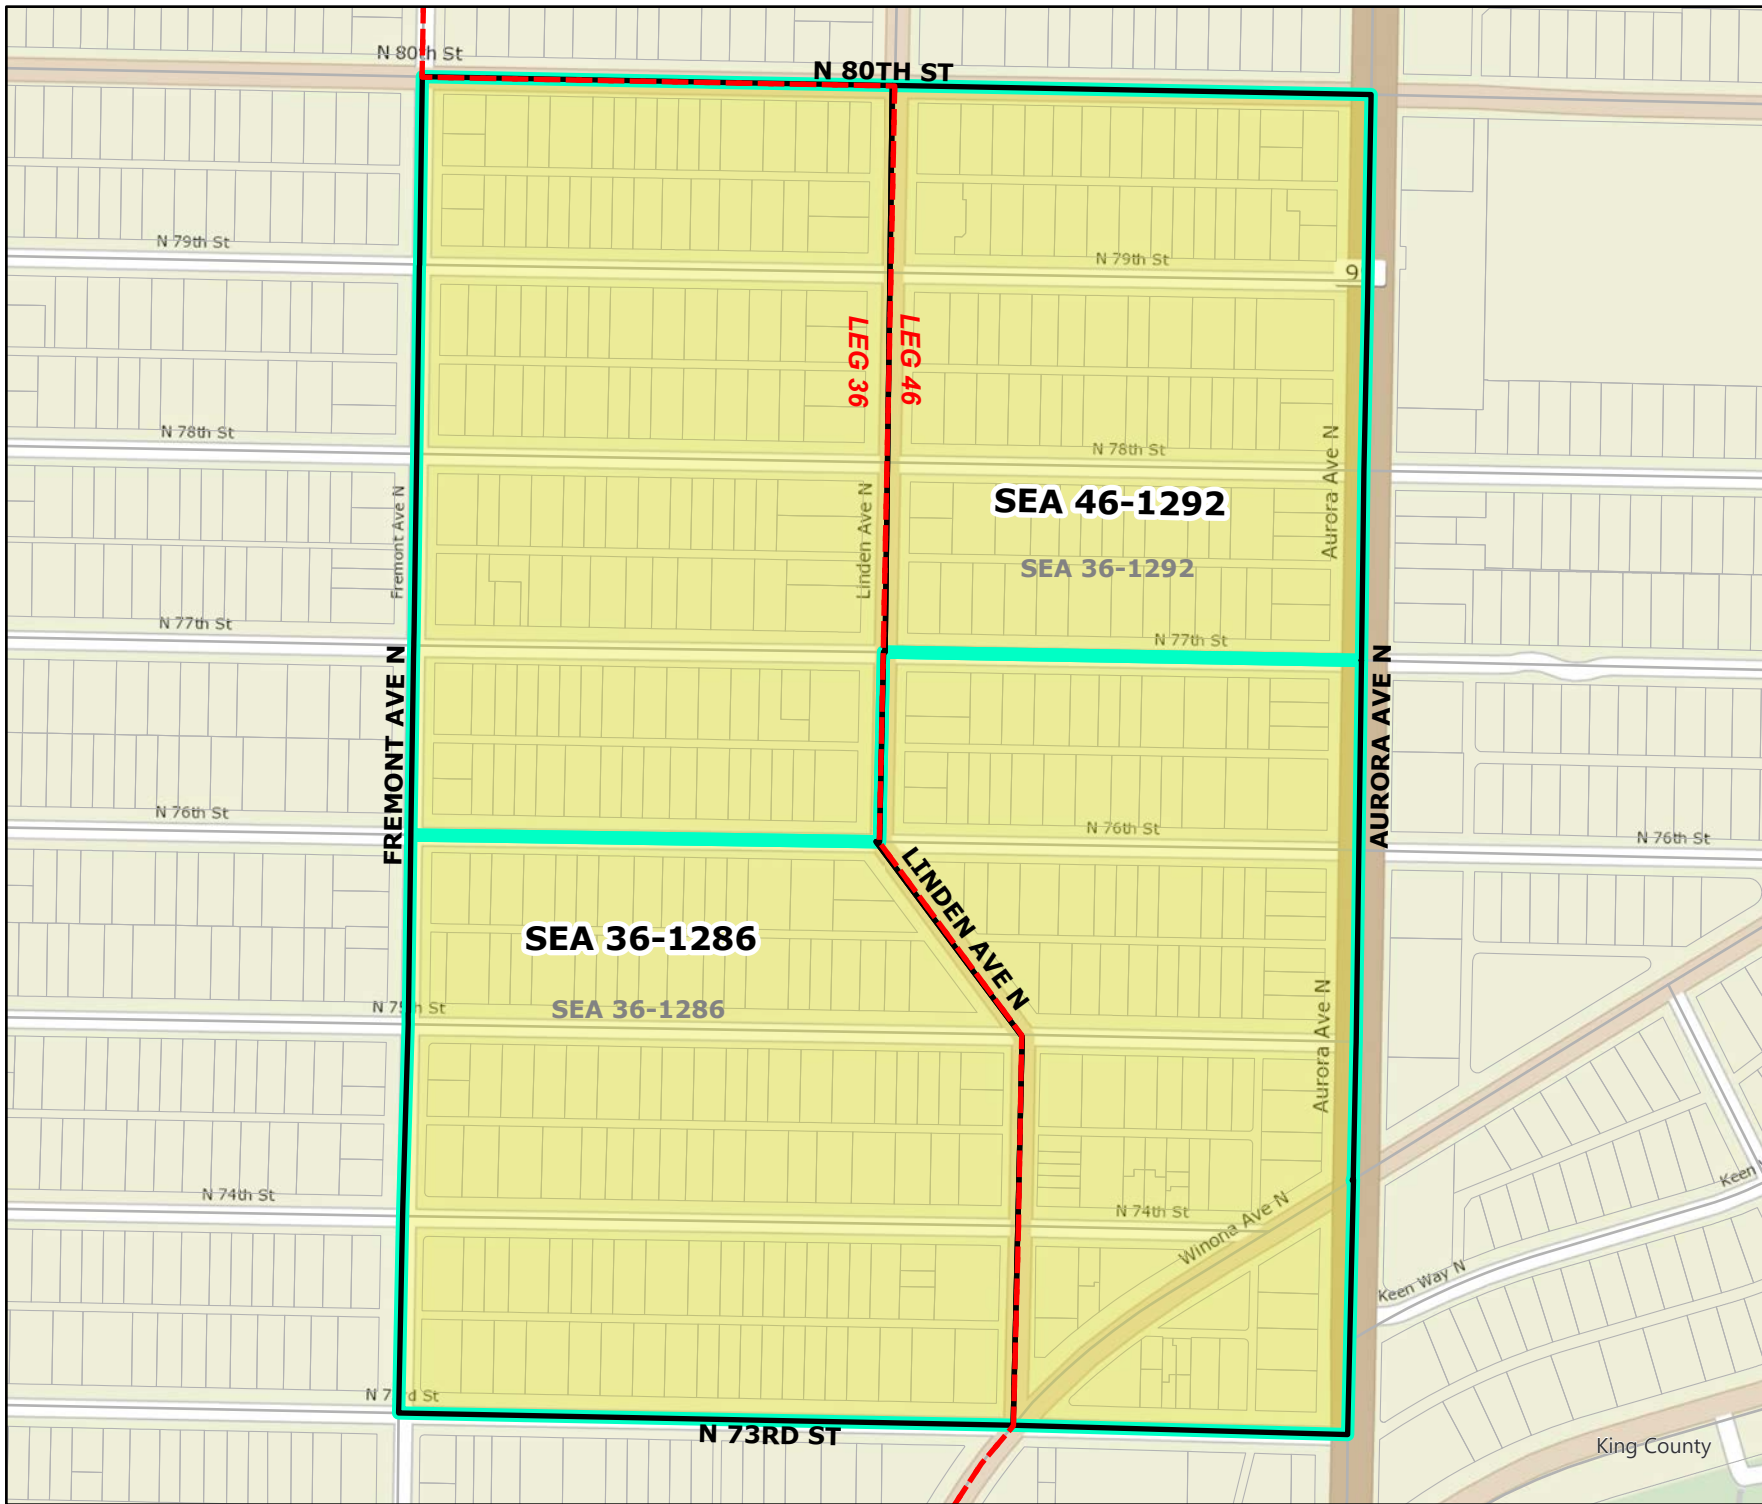

2022 Leg|Cong|KC Redistricting

Code	Precinct Name	NEW LG	NEW CG	NEW CC
3972	SEA 36-3972	36	7	4
2537	SEA 46-2537	46	7	4
3943	SEA 32-3943	32	7	4
Original Precinct(s) and OLD Districts				
2537	SEA 32-2537	32	7	4
3943	SEA 32-3943	32	7	4

*: Denotes precinct(s) that have been abolished.
 Precinct map produced by King County GIS Elections in accordance with KCC 1.12.101 & RCW 29A.16.040

Legend

- Original Precinct(s)
- New Precinct(s)
- Altered Precinct(s)
- Legislative Districts
- Congressional Districts
- King County Council Districts

2022 Leg | Cong | KC Redistricting

Code	Precinct Name	NEW LG	NEW CG	NEW CC
1286	SEA 36-1286	36	7	4
1292	SEA 46-1292	46	7	4

Original Precinct(s) and OLD Districts				
1286	SEA 36-1286	36	7	4
1292	SEA 36-1292	36	7	4