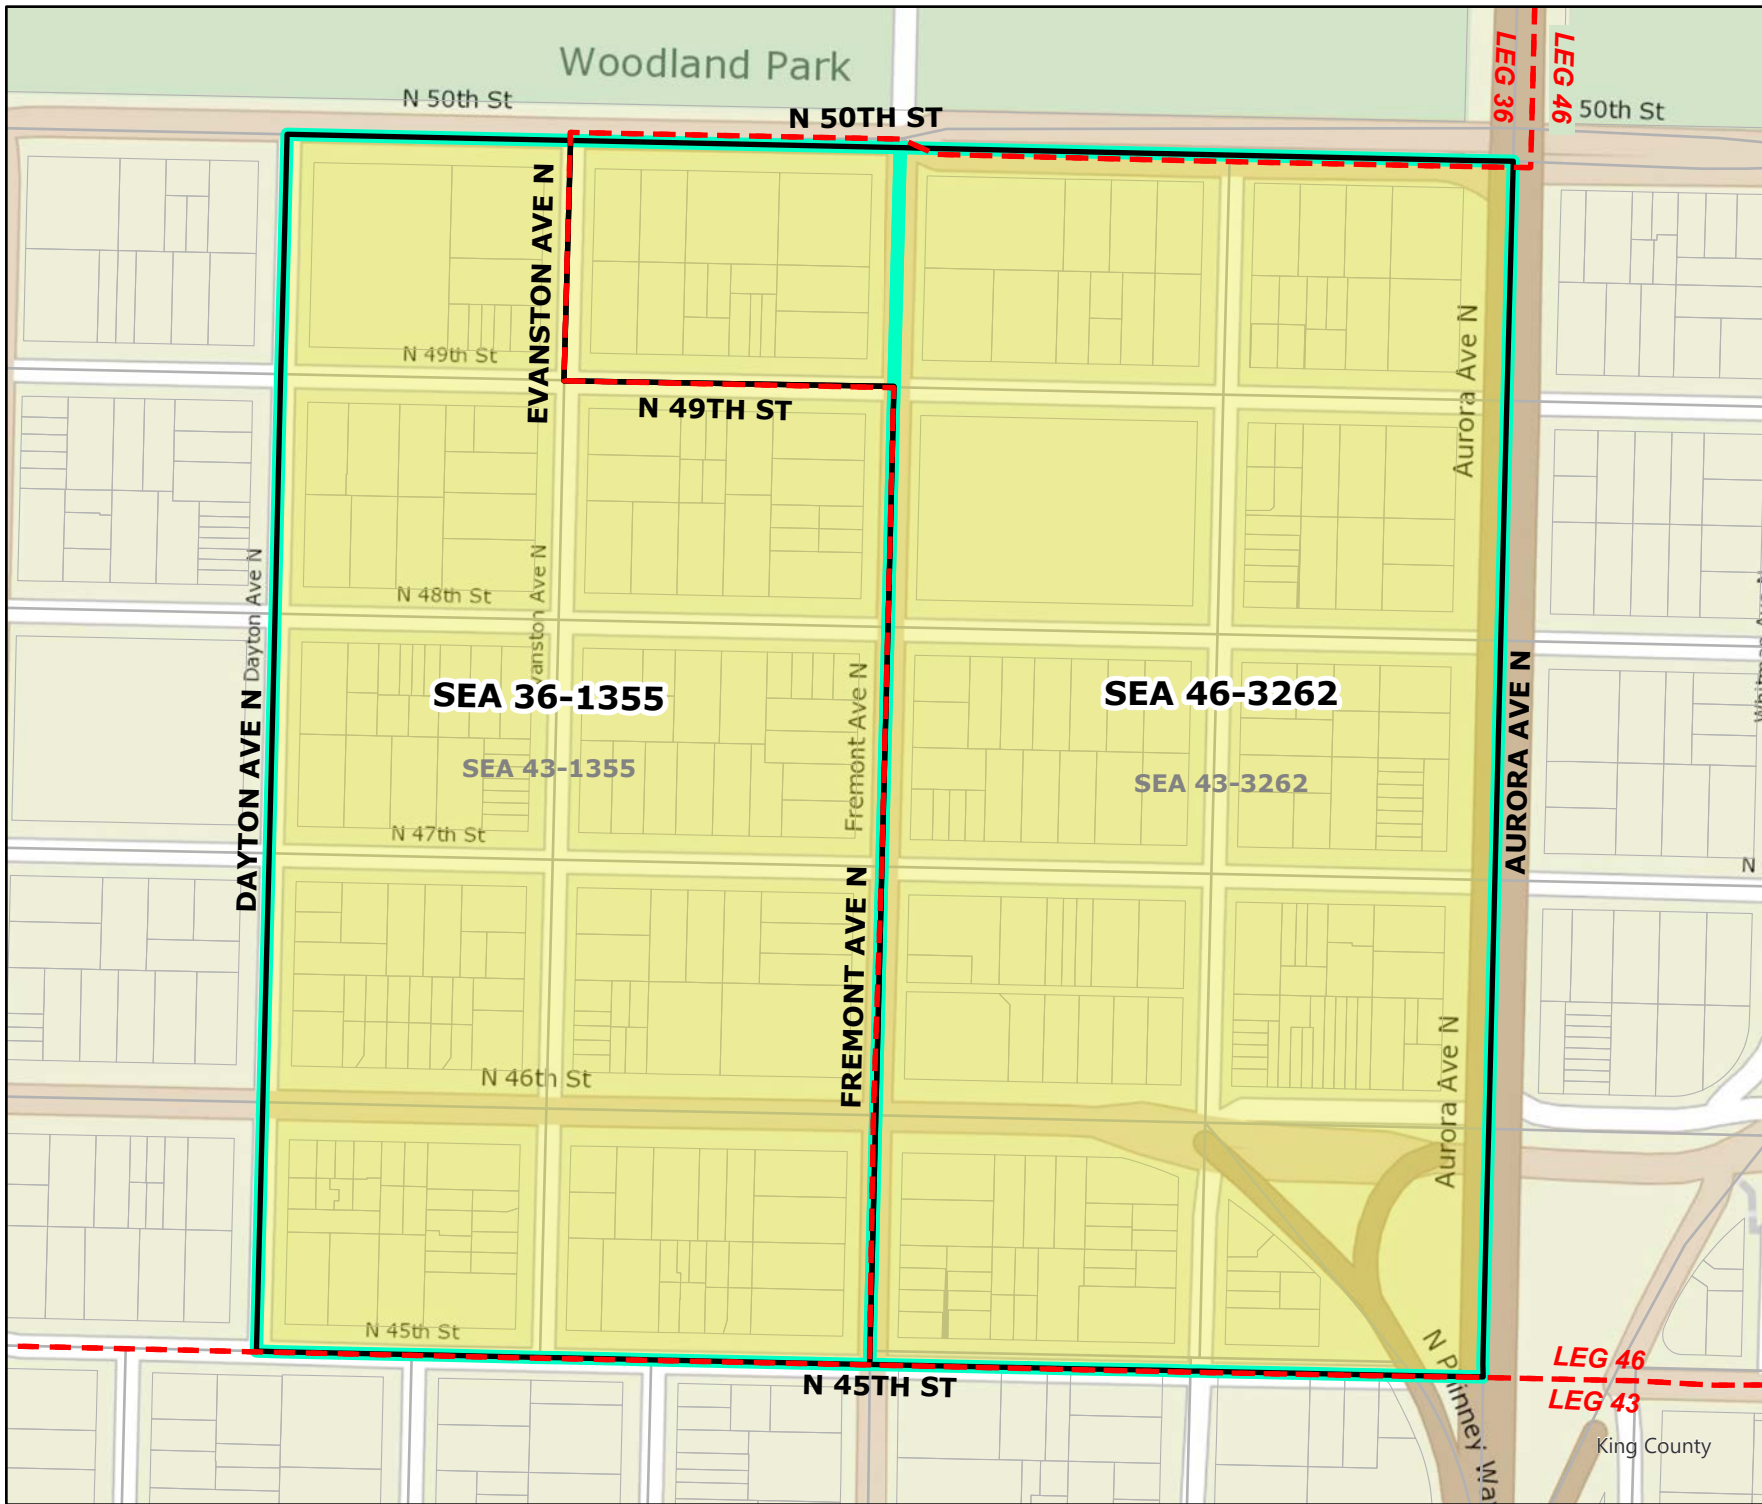

2022 Leg|Cong|KC Redistricting

Code	Precinct Name	NEW LG	NEW CG	NEW CC
1355	SEA 36-1355	36	7	4
3262	SEA 46-3262	46	7	4

Original Precinct(s) and OLD Districts				
1355	SEA 43-1355	43	7	4
3262	SEA 43-3262	43	7	4

*: Denotes precinct(s) that have been abolished.
Precinct map produced by King County GIS Elections in accordance with KCC 1.12.101 & RCW 29A.16.040

Legend

- Original Precinct(s)
- New Precinct(s)
- Altered Precinct(s)
- Legislative Districts
- Congressional Districts
- King County Council Districts