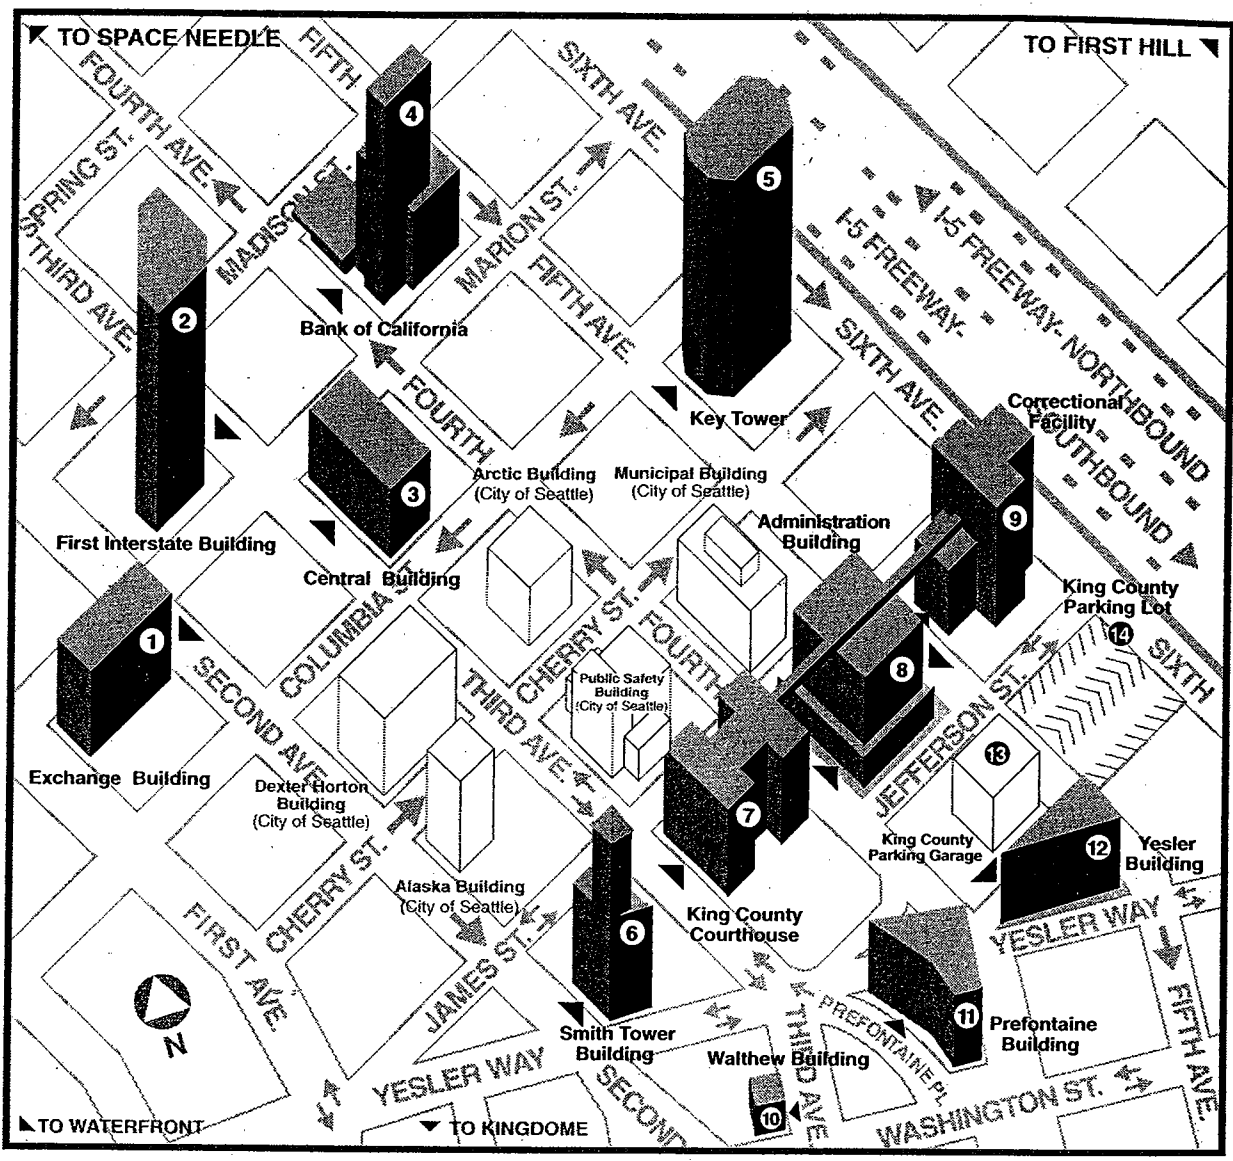

DOWNTOWN—LOCATION OF COUNTY BUILDINGS Attachment 4

General Information

Map #	Building	Street Address	▲ = Building Entrance Location
1.	Exchange Building	821 Second Ave.	
2.	First Interstate Building	999 Third Ave.	
3.	Central Building	810 Third Ave.	
4.	Bank of California Building	900 Fourth Ave.	
5.	Key Tower	700 Fifth Ave.	
6.	Smith Tower Building	506 Second Ave.	
7.	King County Courthouse	516 Third Ave.	
8.	King County Administration Building	500 Fourth Ave.	
9.	King County Correctional Facility	500 Fifth Ave.	
10.	Walthew Building	123 Third Ave. S.	
11.	Prefontaine Building	110 Prefontaine Pl. S.	
12.	Yesler Building	400 Yesler Way	
13.	King County Parking Garage	Fifth and Jefferson	
14.	King County Parking Lot	Fifth and Jefferson	
15.	King Street Center (not shown)	201 S. Jackson St.	