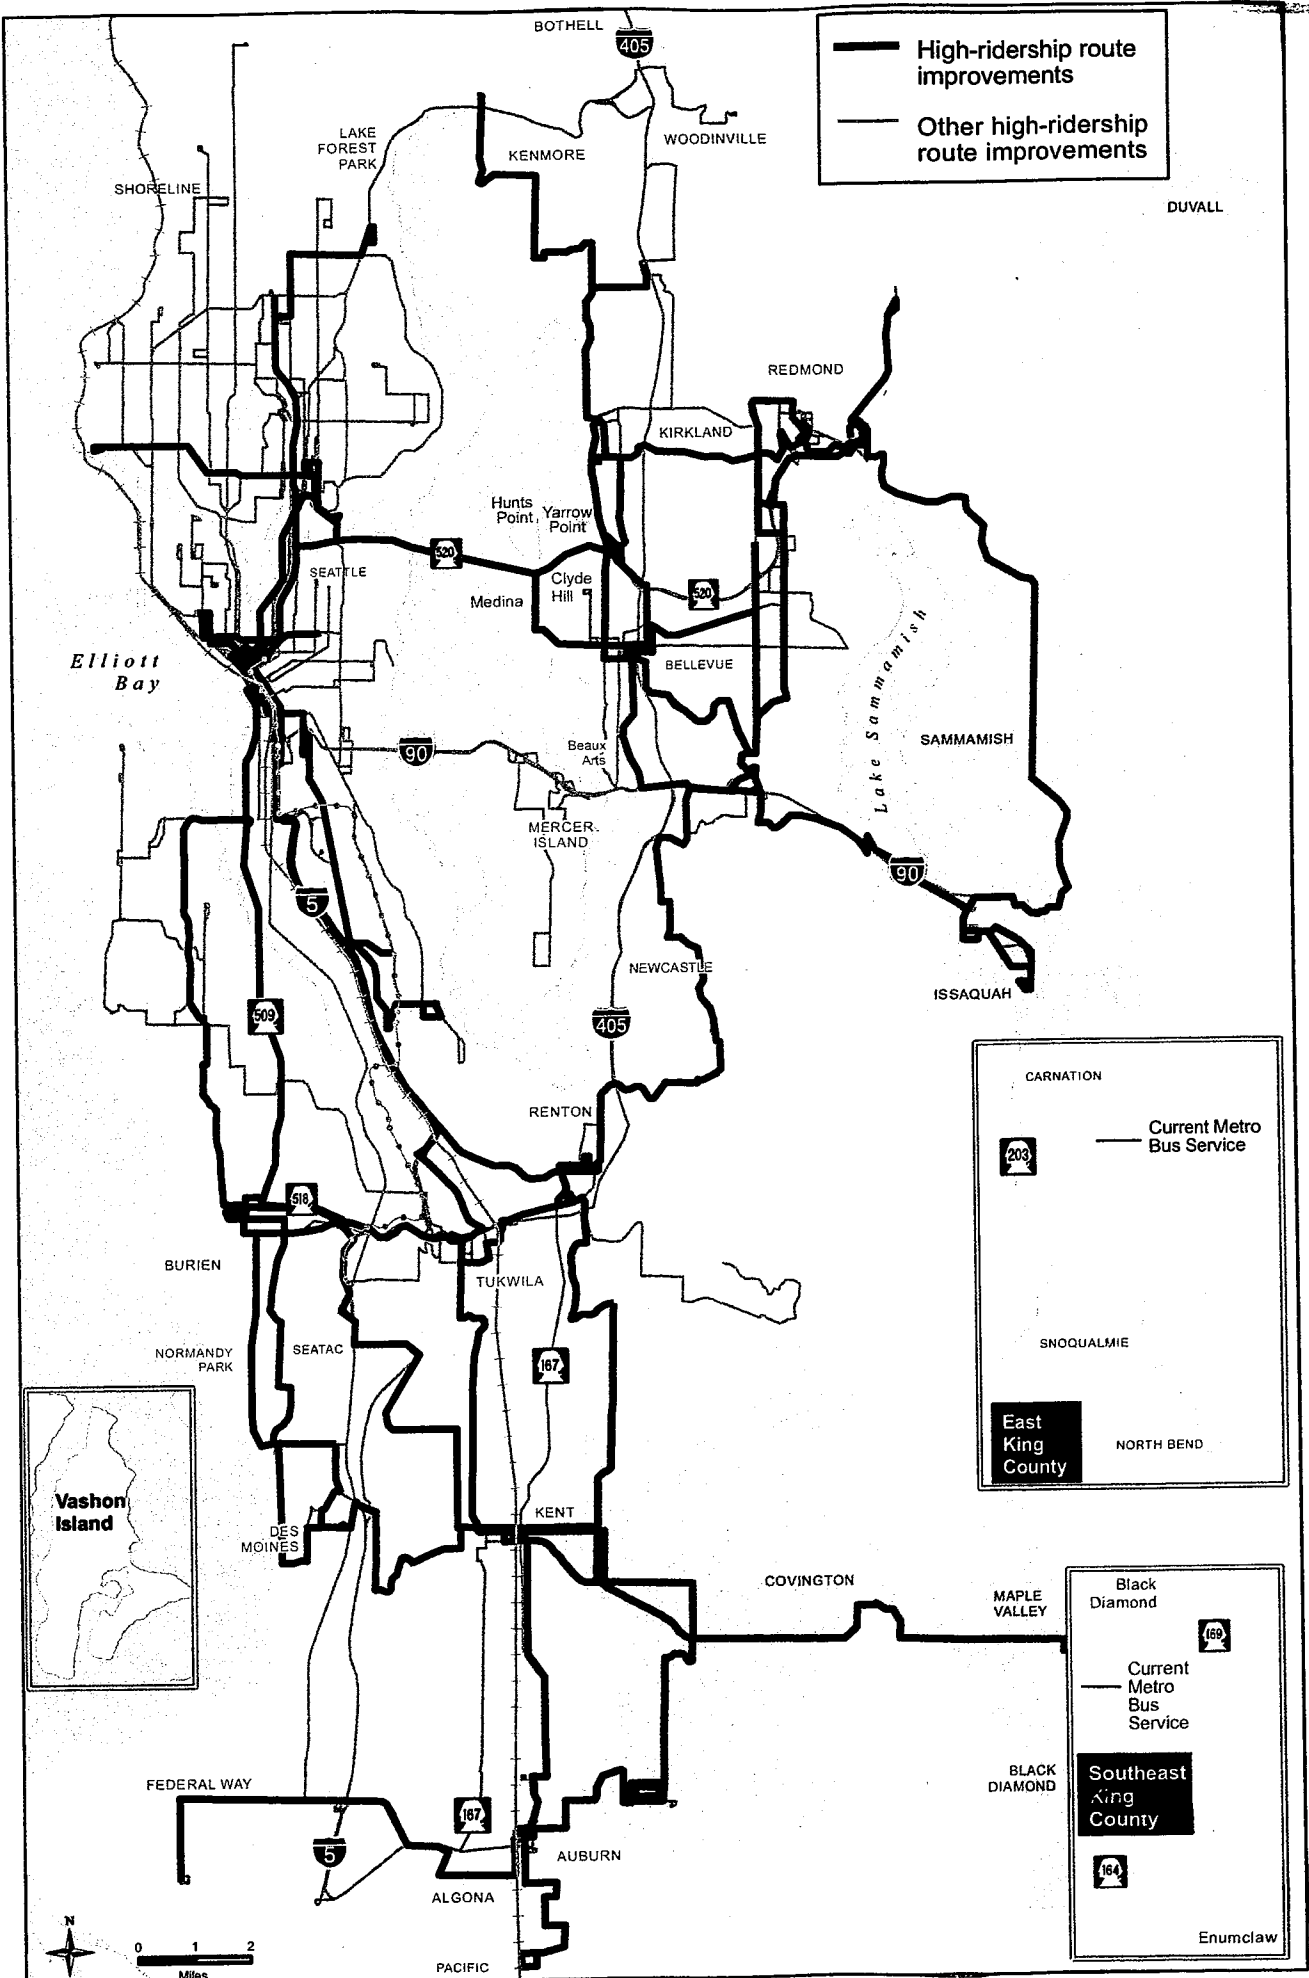

TRANSIT
 NOW

CARNATION

203

Current Metro Bus Service

SNOQUALMIE

East King County

NORTH BEND

MAPLE VALLEY

Black Diamond

159

Current Metro Bus Service

BLACK DIAMOND

Southeast King County

150

Enumclaw

TRANSIT
NOW

— RapidRide
- - - Potential RapidRide Extension

CARNATION
 203
 Current Metro Bus Service
 SNOQUALMIE
 East King County
 NORTH BEND

Black Diamond
 159
 Current Metro Bus Service
 Maple Valley
 Black Diamond
 Southeast King County
 154
 Enumclaw

— High-ridership route improvements
 — Other high-ridership route improvements

CARNATION
 — Current Metro Bus Service
 203
 SNOQUALMIE
 East King County
 NORTH BEND

Black Diamond
 — Current Metro Bus Service
 169
 Southeast King County
 164
 Enumclaw