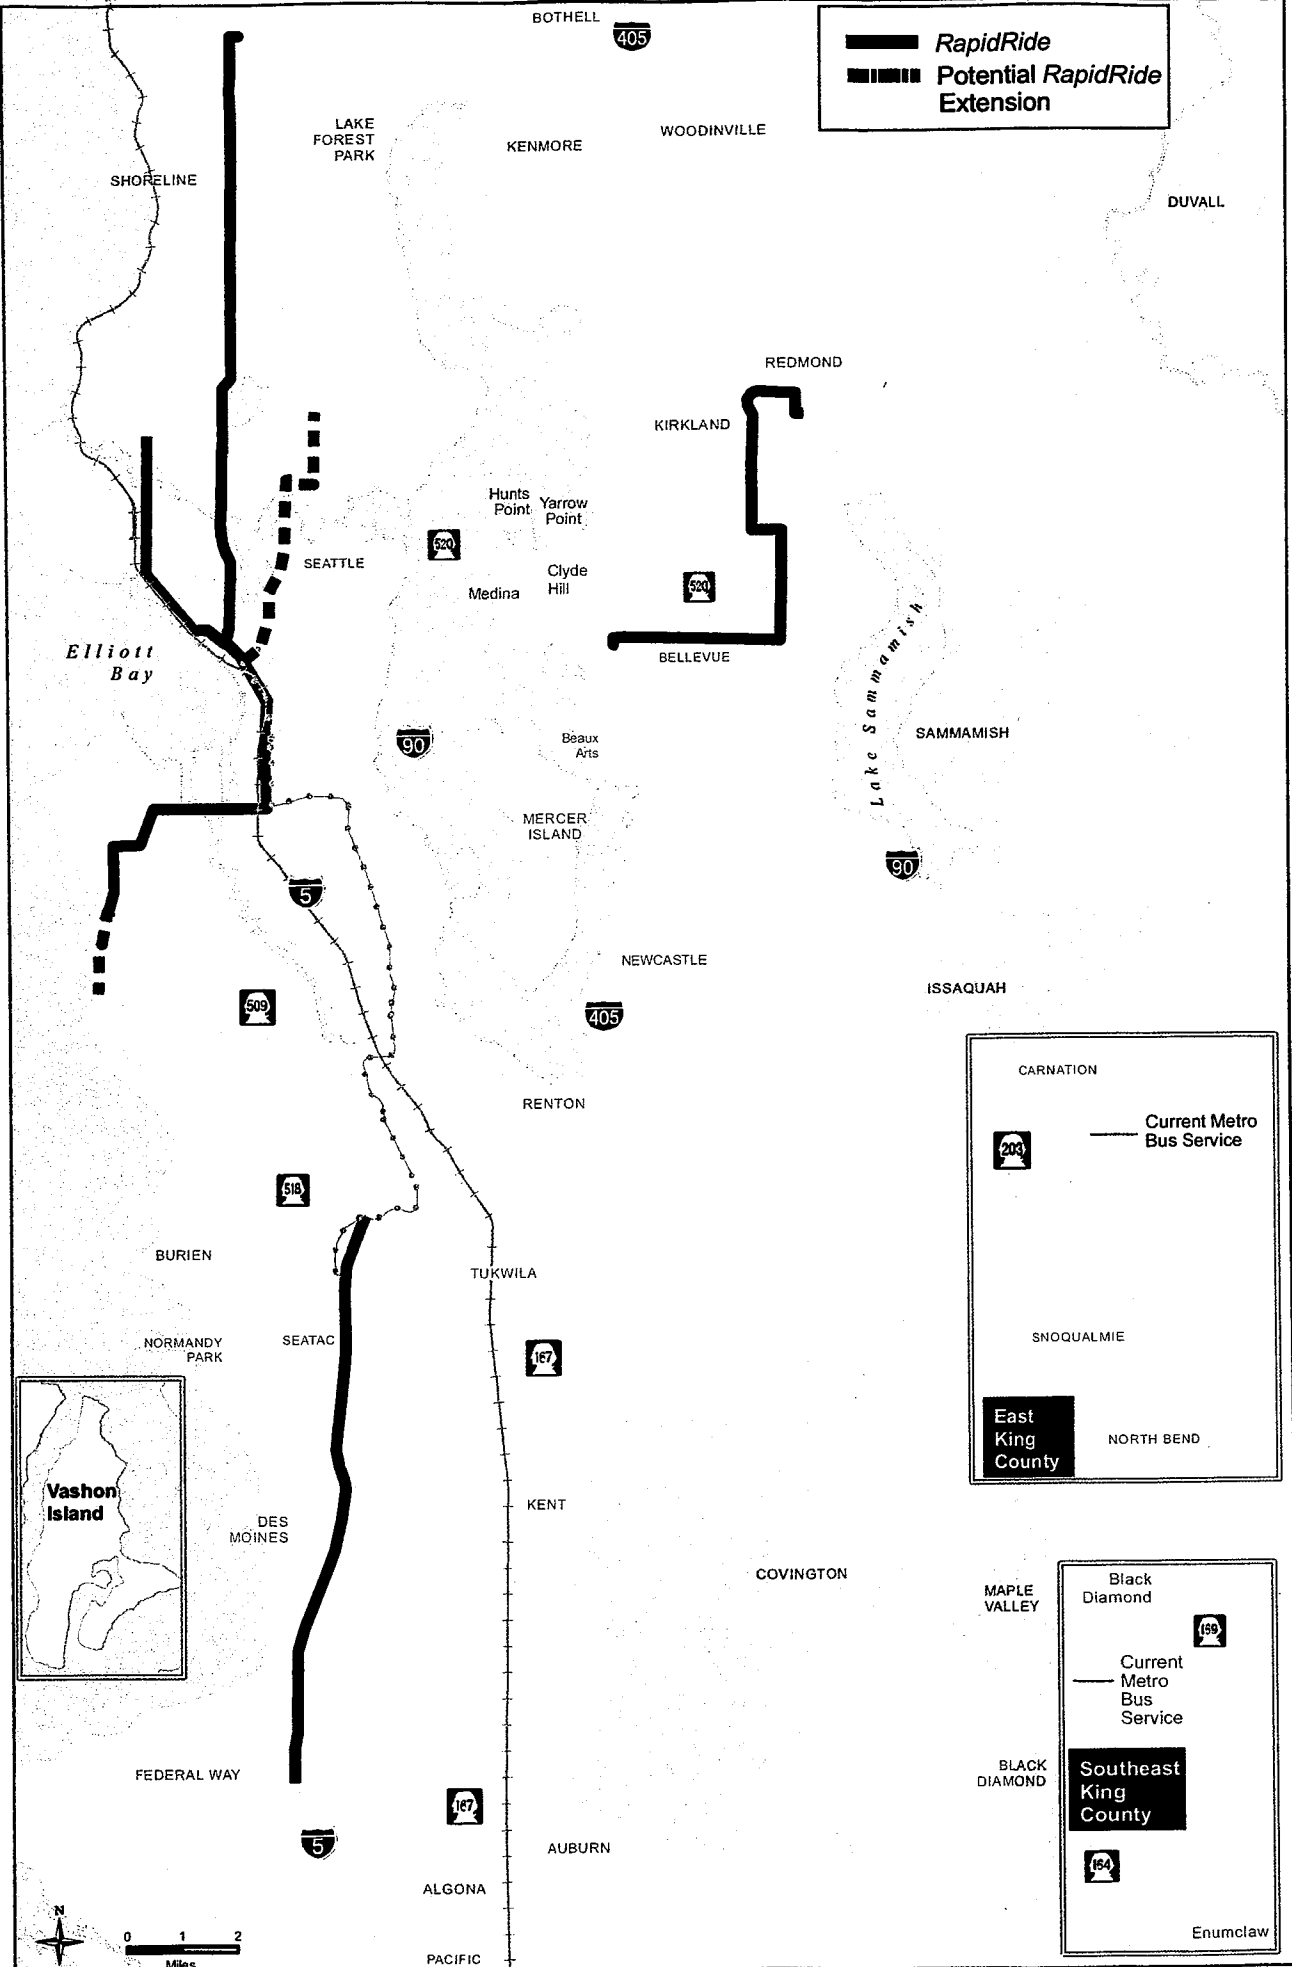

TRANSIT
 NOW

CARNATION

203

Current Metro Bus Service

SNOQUALMIE

East King County

NORTH BEND

MAPLE VALLEY

Black Diamond

159

Current Metro Bus Service

BLACK DIAMOND

Southeast King County

150

Enumclaw

TRANSIT
NOW

— RapidRide
- - - Potential RapidRide Extension

CARNATION
 203
 Current Metro Bus Service
 SNOQUALMIE
 East King County
 NORTH BEND

Black Diamond
 159
 Current Metro Bus Service
 Maple Valley
 Black Diamond
 Southeast King County
 154
 Enumclaw

— High-ridership route improvements
 — Other high-ridership route improvements

CARNATION
 — Current Metro Bus Service
 203
 SNOQUALMIE
 East King County
 NORTH BEND

Black Diamond
 — Current Metro Bus Service
 169
 Southeast King County
 164
 Enumclaw