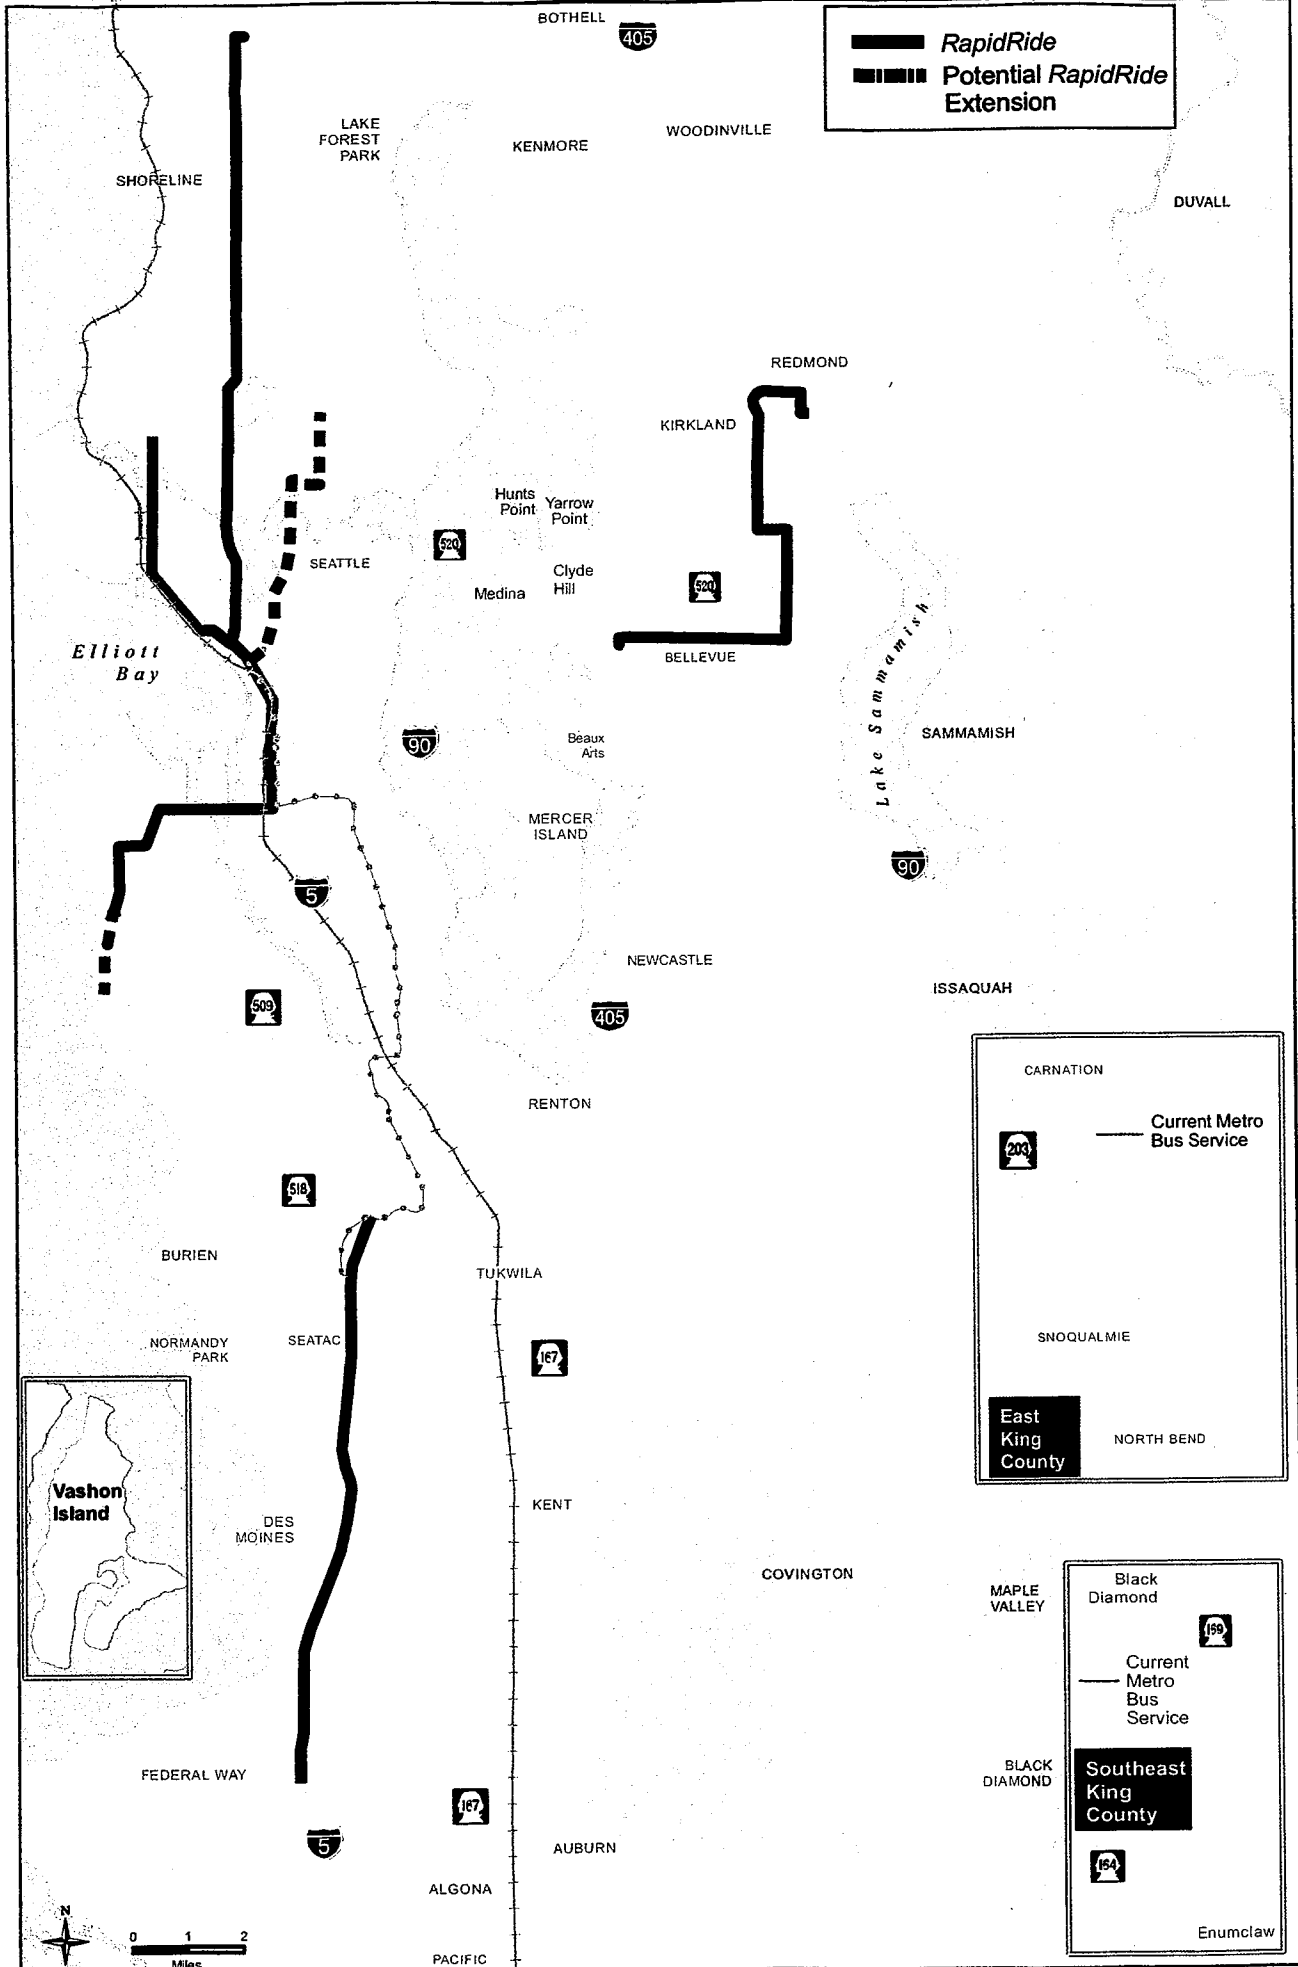

TRANSIT
 NOW

CARNATION

203

Current Metro Bus Service

SNOQUALMIE

East King County

NORTH BEND

MAPLE VALLEY

Black Diamond

159

Current Metro Bus Service

BLACK DIAMOND

Southeast King County

150

Enumclaw

TRANSIT
NOW

— RapidRide
- - - Potential RapidRide Extension

CARNATION
 203
 Current Metro Bus Service
 SNOQUALMIE
 East King County
 NORTH BEND

Black Diamond
 159
 Current Metro Bus Service
 Maple Valley
 Black Diamond
 Southeast King County
 154
 Enumclaw

— High-ridership route improvements
 — Other high-ridership route improvements

CARNATION
 — Current Metro Bus Service
 203
 SNOQUALMIE
 East King County
 NORTH BEND

Black Diamond
 — Current Metro Bus Service
 169
 Southeast King County
 164
 Enumclaw