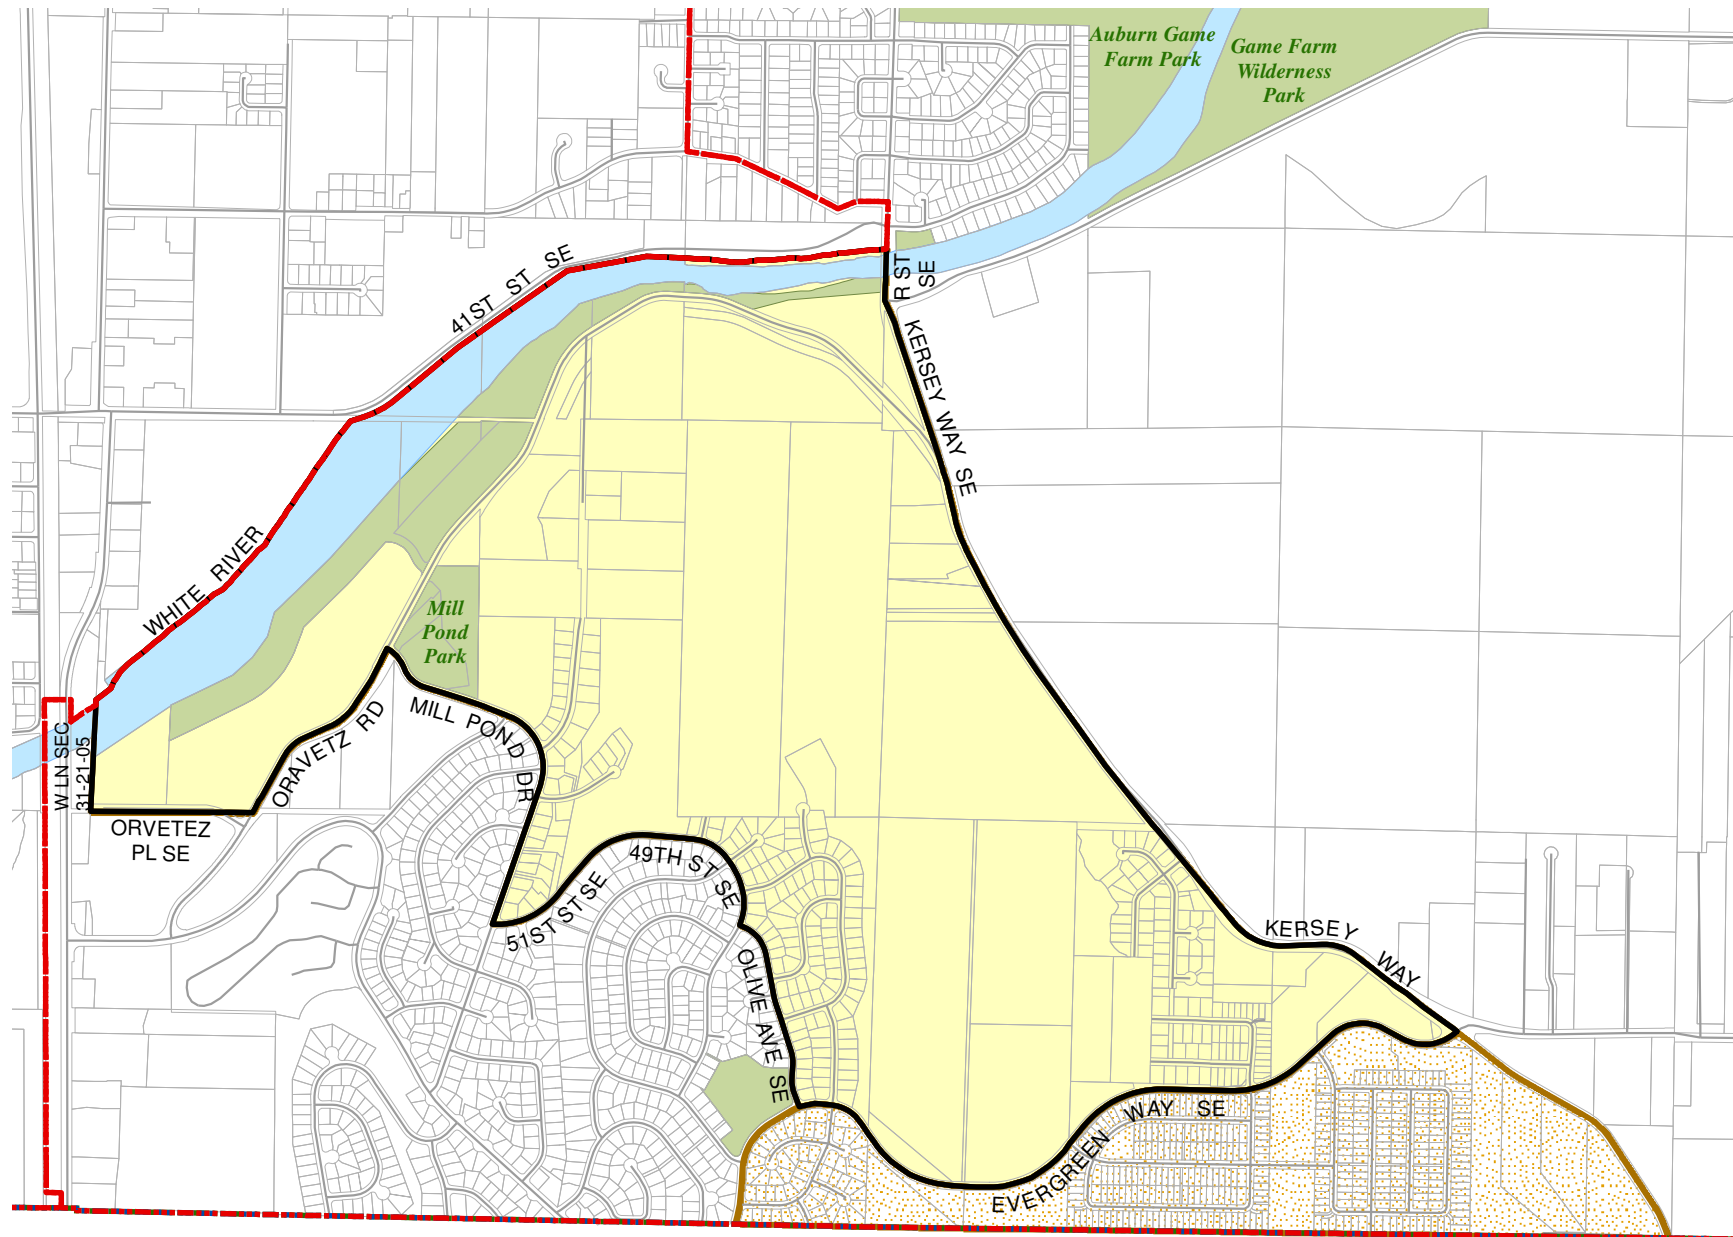

## Legend

-  Legislative District Boundaries
-  Congressional District Boundaries
-  Council District Boundaries
-  New Precinct
-  Old Precinct(s)

<b>Census Tract:</b> Tract 031000	<b>S-T-R:</b> 31-21-05
--------------------------------------	---------------------------

## Legend

-  Legislative District Boundaries
-  Congressional District Boundaries
-  Council District Boundaries
-  New Precinct
-  Old Precinct(s)

<b>Census Tract:</b> Tract 031000	<b>S-T-R:</b> 33-21-05
--------------------------------------	---------------------------

## Legend

-  Legislative District Boundaries
-  Congressional District Boundaries
-  Council District Boundaries
-  New Precinct
-  Old Precinct(s)

<b>Census Tract:</b> Tract 030503	<b>S-T-R:</b> 31-22-05
--------------------------------------	---------------------------

## Legend

-  Legislative District Boundaries
-  Congressional District Boundaries
-  Council District Boundaries
-  New Precinct
-  Old Precinct(s)

<b>Census Tract:</b> Tract 029602	<b>S-T-R:</b> 33-22-05
--------------------------------------	---------------------------