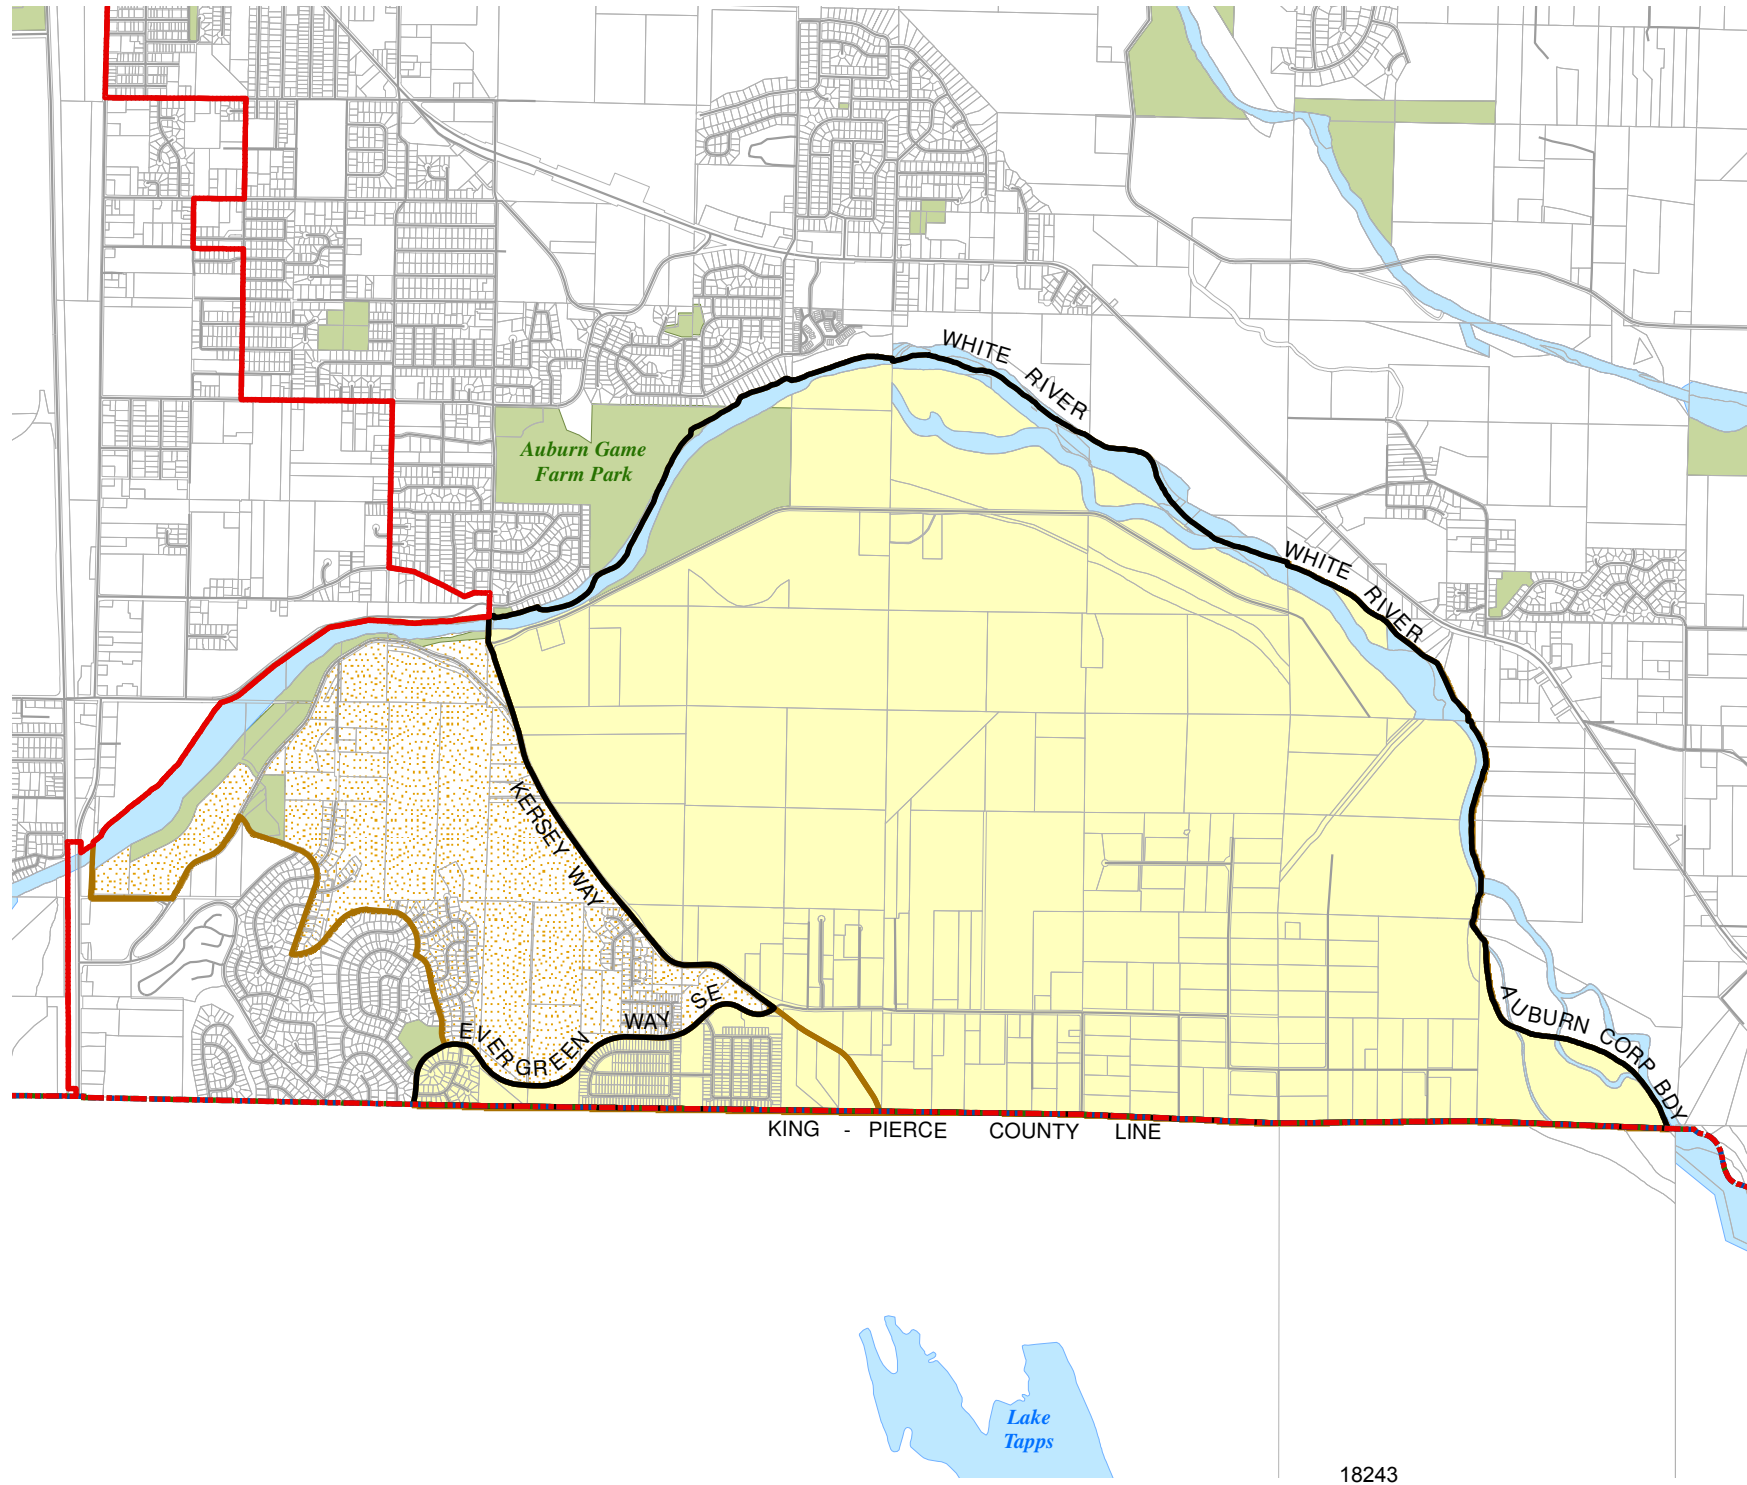

## Legend

-  Legislative District Boundaries
-  Congressional District Boundaries
-  Council District Boundaries
-  New Precinct
-  Old Precinct(s)

<b>Census Tract:</b> Tract 031000	<b>S-T-R:</b> 31-21-05
--------------------------------------	---------------------------

## Legend

-  Legislative District Boundaries
-  Congressional District Boundaries
-  Council District Boundaries
-  New Precinct
-  Old Precinct(s)

<b>Census Tract:</b> Tract 031000	<b>S-T-R:</b> 33-21-05
--------------------------------------	---------------------------

## Legend

-  Legislative District Boundaries
-  Congressional District Boundaries
-  Council District Boundaries
-  New Precinct
-  Old Precinct(s)

<b>Census Tract:</b> Tract 030503	<b>S-T-R:</b> 31-22-05
--------------------------------------	---------------------------