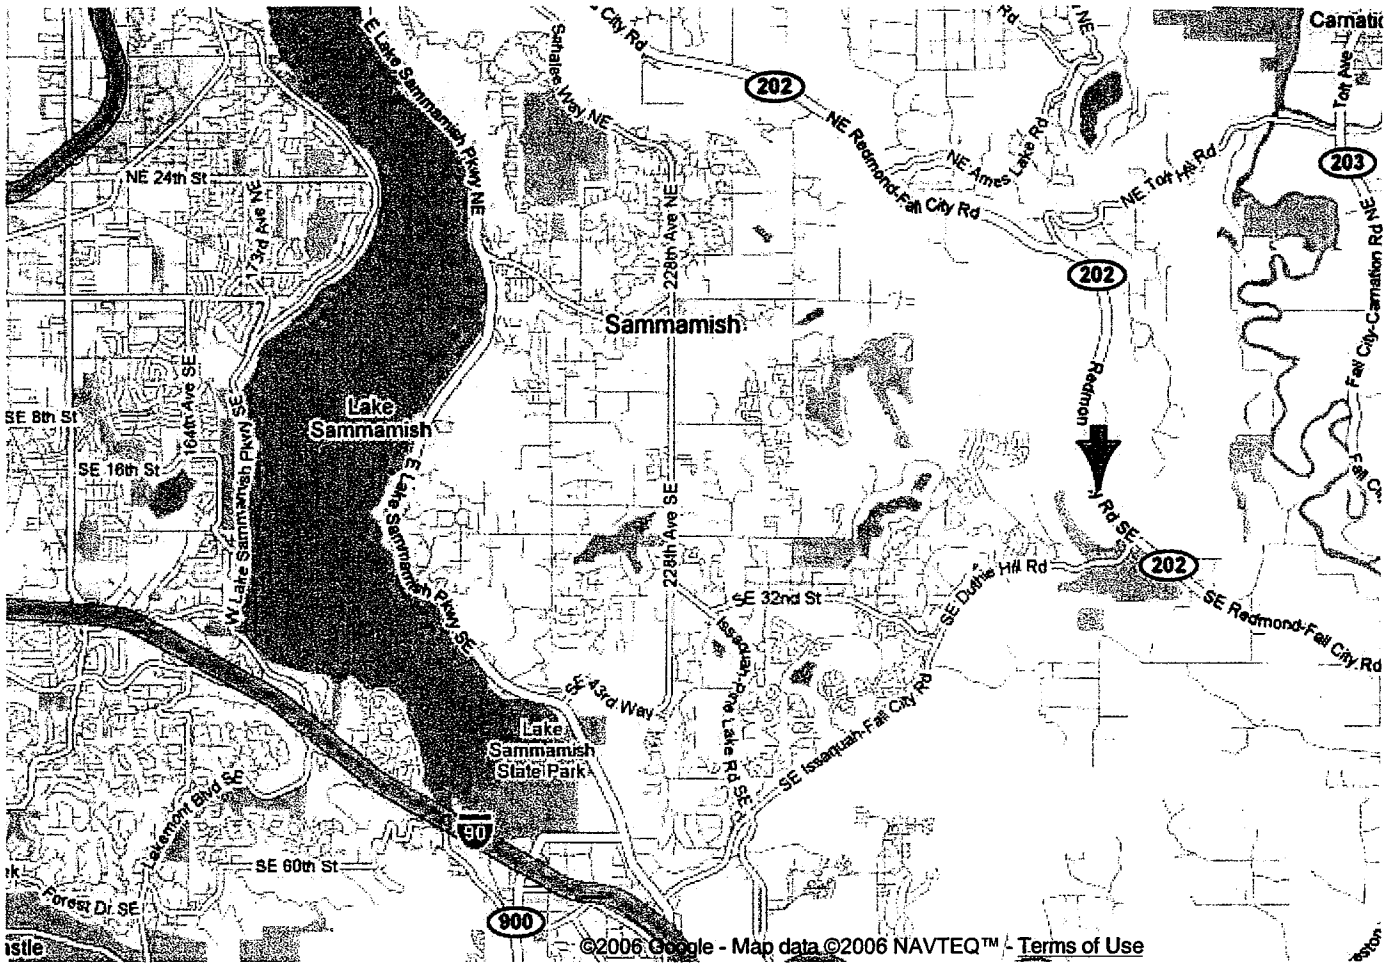

Address **1650 Redmond-Fall City Rd SE**
Fall City, WA 98024

To see all the details that are visible on the screen, use the "Print" link next to the map.

ATTACHMENT B

PARCEL MAP OF THE PROPERTY