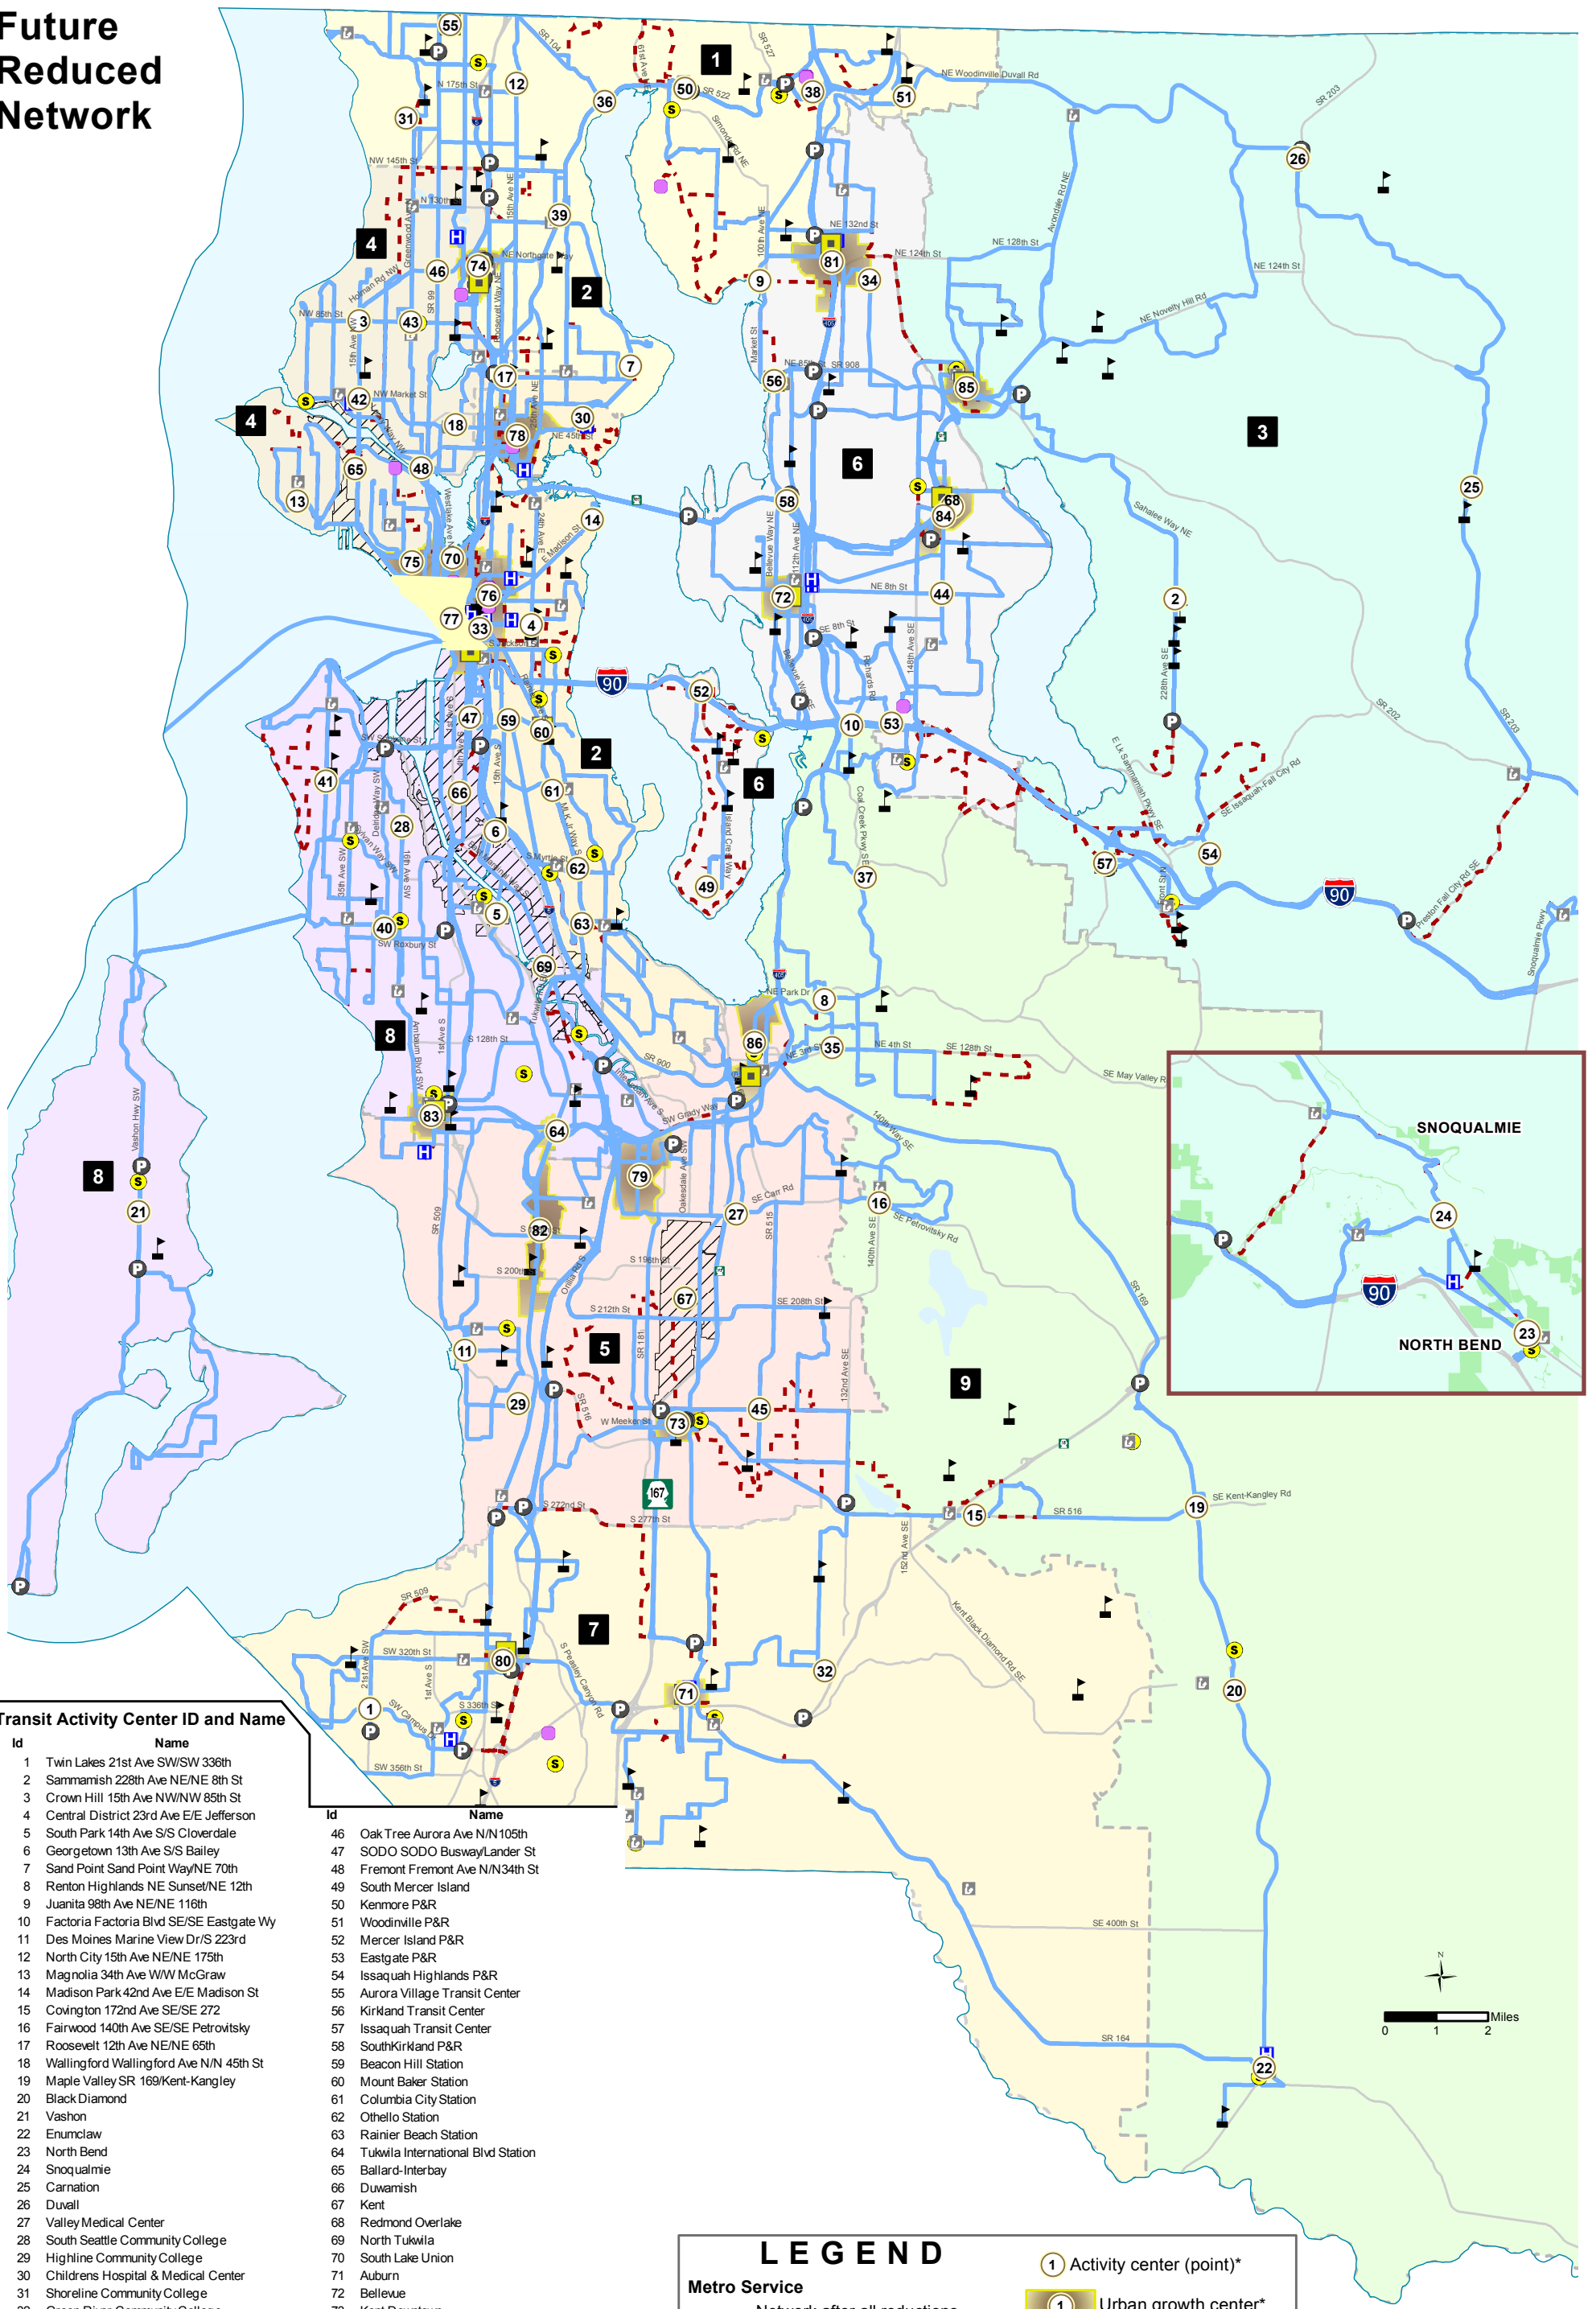

Future Reduced Network

Transit Activity Center ID and Name

Id	Name
1	Twin Lakes 21st Ave SW/SW 336th
2	Sammamish 228th Ave NE/NE 8th St
3	Crown Hill 15th Ave NW/NW 85th St
4	Central District 23rd Ave E/E Jefferson
5	South Park 14th Ave S/S Cloverdale
6	Georgetown 13th Ave S/S Bailey
7	Sand Point Sand Point Way/NE 70th
8	Renton Highlands NE Sunset/NE 12th
9	Juanita 98th Ave NE/NE 116th
10	Factoria Factoria Blvd SE/SE Eastgate Wy
11	Des Moines Marine View Dr/S 223rd
12	North City 15th Ave NE/NE 175th
13	Magnolia 34th Ave W/W McGraw
14	Madison Park 42nd Ave E/E Madison St
15	Covington 172nd Ave SE/SE 272
16	Fairwood 140th Ave SE/SE Petrovitsky
17	Roosevelt 12th Ave NE/NE 65th
18	Wallingford Wallingford Ave N/N 45th St
19	Maple Valley SR 169/Kent-Kangley
20	Black Diamond
21	Vashon
22	Enumclaw
23	North Bend
24	Snoqualmie
25	Carnation
26	Duwall
27	Valley Medical Center
28	South Seattle Community College
29	Highline Community College
30	Childrens Hospital & Medical Center
31	Shoreline Community College
32	Green River Community College
33	Harborview Medical Center
34	LakeWashington Voch Tech
35	Renton Tech College
36	Lake Forest Park
37	Newcastle
38	Bothell UW Cascadia
39	Lake City
40	Westwood Village
41	Alaska Junction
42	Ballard Ballard Ave NW/NW Market St
43	Greenwood Greenwood Ave N/N85th
44	Crossroads
45	Kent east Hill 104th Ave SE/SE 240th

Id	Name
46	Oak Tree Aurora Ave N/N 105th
47	SODO SODO Busway/Lander St
48	Fremont Fremont Ave N/N34th St
49	South Mercer Island
50	Kenmore P&R
51	Woodinville P&R
52	Mercer Island P&R
53	Eastgate P&R
54	Issaquah Highlands P&R
55	Aurora Village Transit Center
56	Kirkland Transit Center
57	Issaquah Transit Center
58	SouthKirkland P&R
59	Beacon Hill Station
60	Mount Baker Station
61	Columbia City Station
62	Othello Station
63	Rainier Beach Station
64	Tukwila International Blvd Station
65	Ballard-Interbay
66	Duwamish
67	Kent
68	Redmond Overlake
69	North Tukwila
70	South Lake Union
71	Auburn
72	Belleuve
73	Kent Downtown
74	Northgate
75	Uptown Queen Anne
76	First Hill/Capitol Hill
77	Seattle CBD
78	University Community
79	Tukwila
80	Federal Way
81	Totem Lake
82	SeaTac
83	Burien
84	Redmond-Overlake
85	Redmond
86	Renton

LEGEND

Metro Service

- Network after all reductions
- Areas losing all service

Transit Center (Yellow square)

Permanent Park&Ride (Circle with P)

Activity center (point)* (Circle with 1)

Urban growth center* (Yellow circle with 1)

Manufacturing/Industrial center* (Hatched circle with 1)

KCC Districts

1	2	3
4	5	6
7	8	9

Other Symbols:

- Major employment sites (Green circle)
- Hospital (Blue square)
- Senior Center (Yellow circle with S)
- High School (Black triangle)
- University/Community College (Purple circle)
- Library (Square with L)

*See table for activity center name

cf: Allfuture_KCC
April 30, 2014