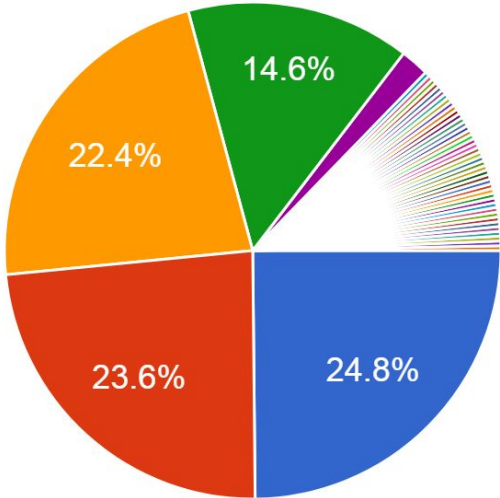

What additional areas did you visit as a result of riding the Free Waterfront Shuttle?

322 responses

- Seattle Center/Space Needle
- Pioneer Square
- Seattle Waterfront
- I did not visit any additional areas b...
- Shopping
- N/A
- After ~0.5 mile we asked to be let of...
- light rail connection with luggage to...