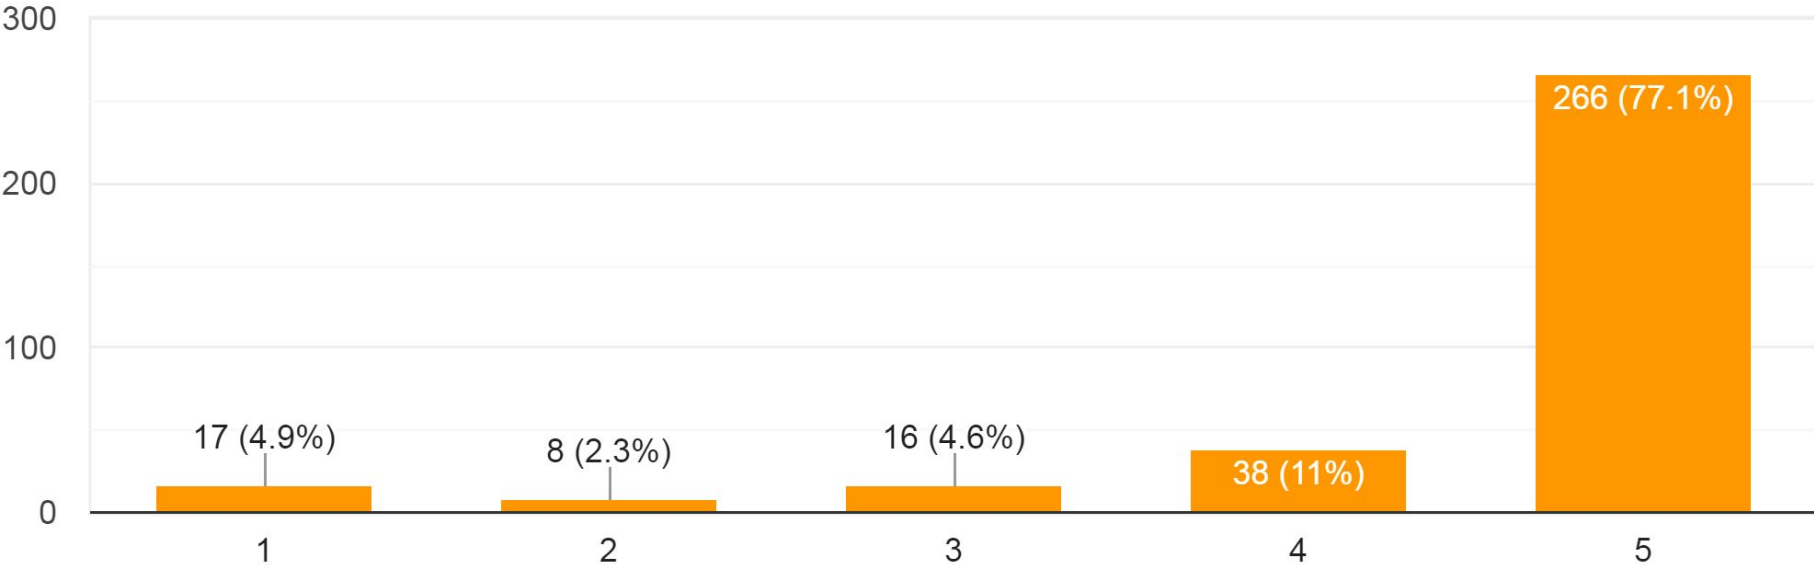

Overall, how satisfied are you with the Free Waterfront Shuttle?

345 responses