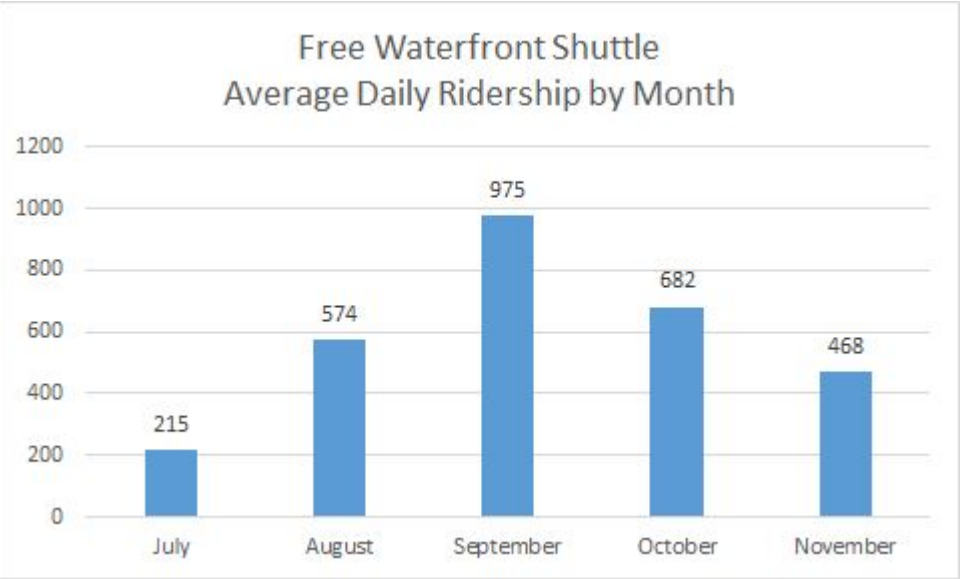

Current Service Pattern