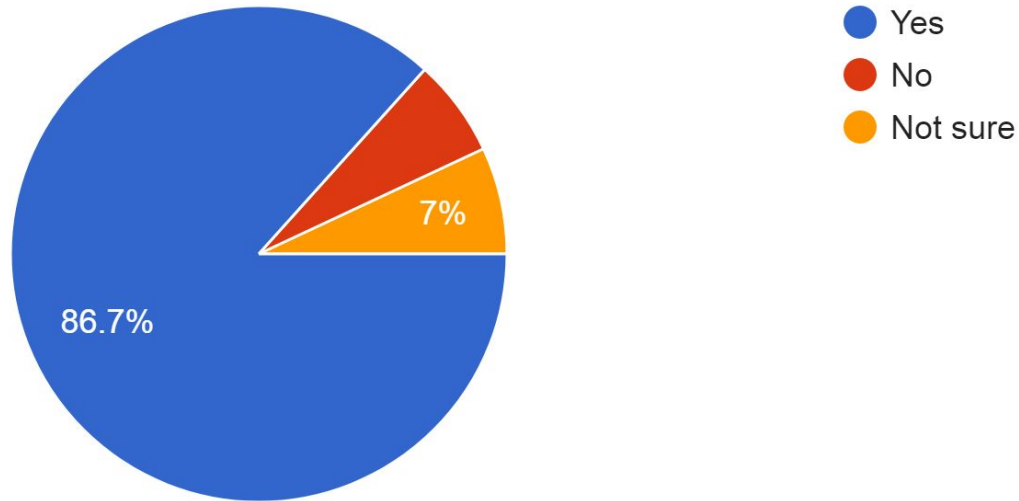

Did riding the Free Waterfront Shuttle allow you to see more or spend more time visiting the area?

330 responses