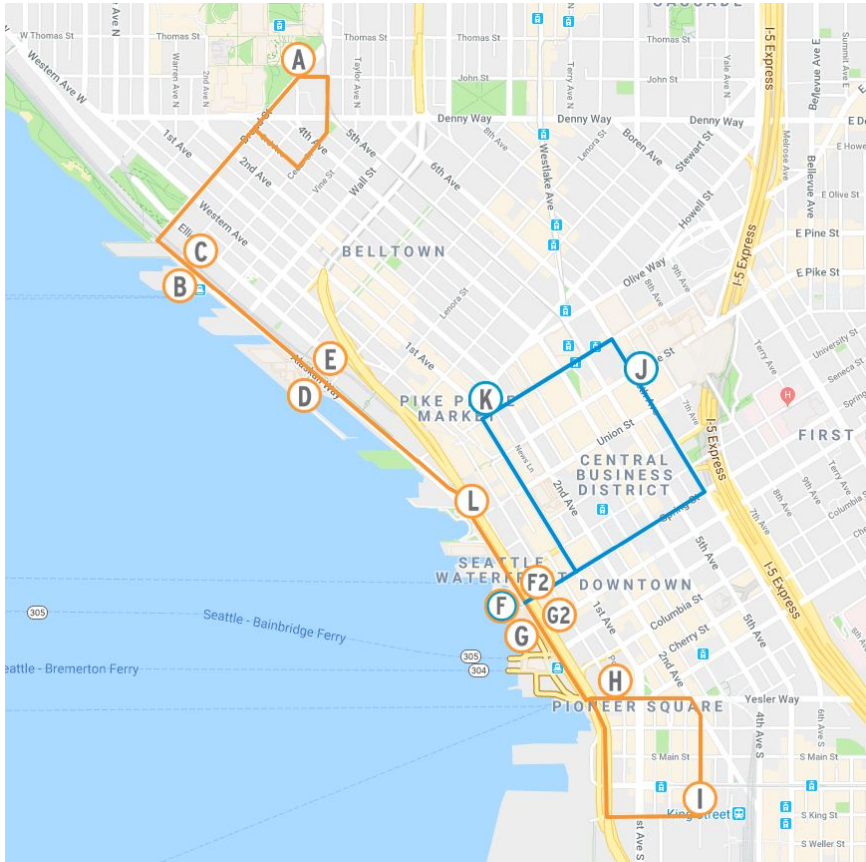

Current Service Pattern