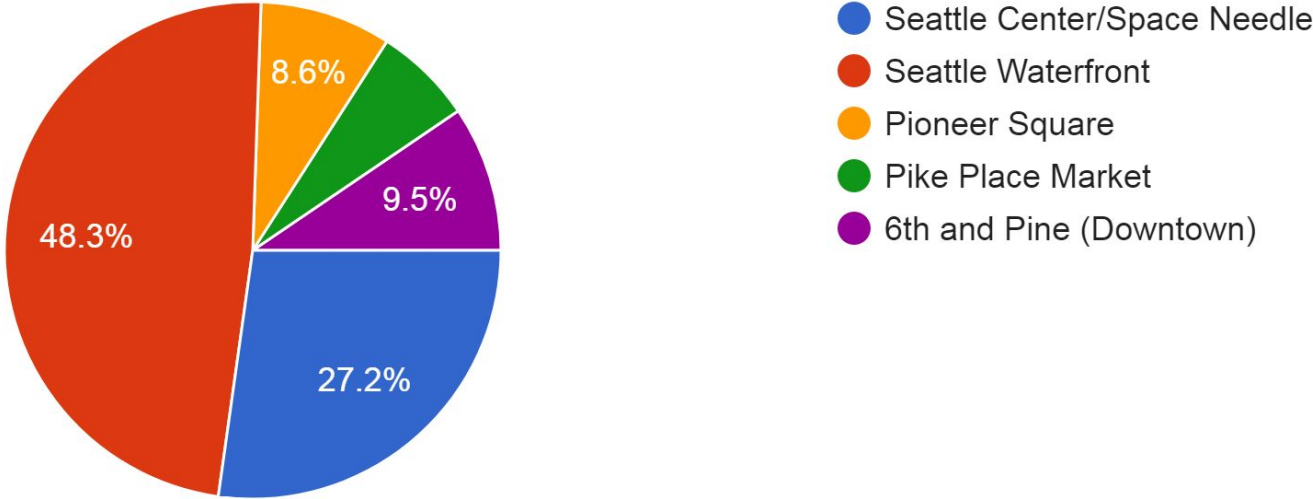

Where did you get on the Free Waterfront Shuttle?

327 responses