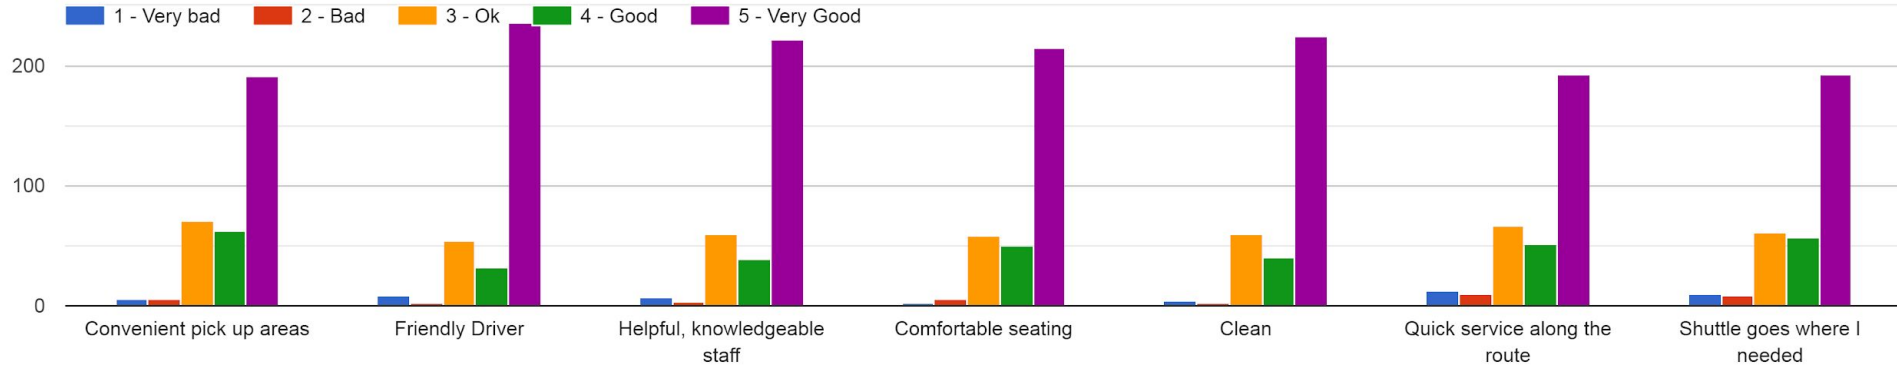

Please rate the Free Waterfront Shuttle service from 1 (worst) to 5 (best)