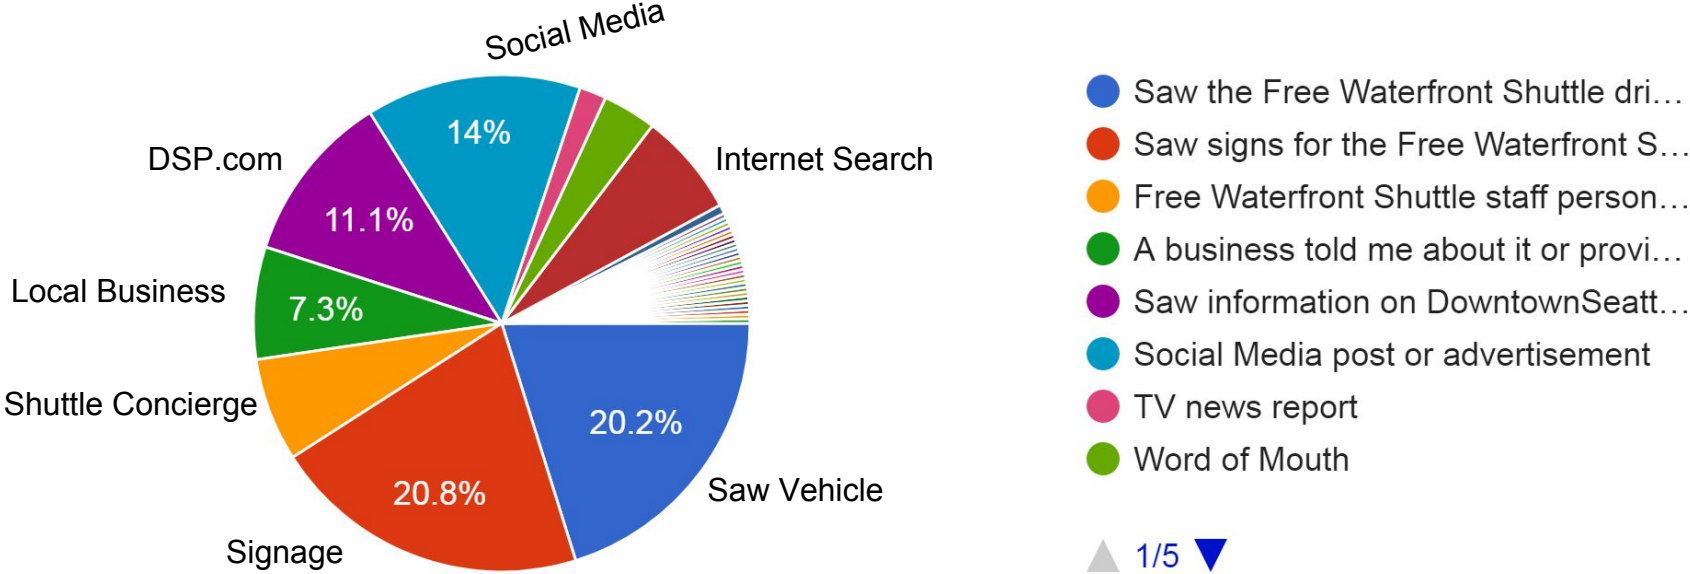

How did you find out about the Free Waterfront Shuttle?

342 responses