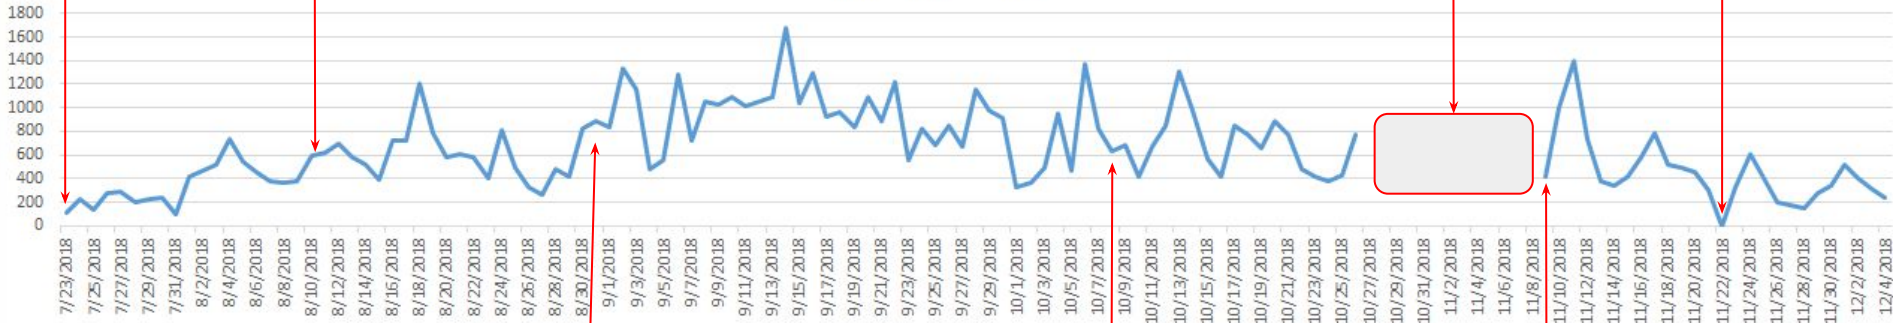

# Operations History

Soft launch 7/23 with three vehicles on single Waterfront Loop

To maintain speed and reliability, Waterfront Loop split 8/11 at Pier 56 to North and South Loops, each with two vehicles

Waiting for hand count data from MTR Western

No service - Thanksgiving Day

Waterfront Shuttle, Daily Ridership  
Total Riders = 78,350

East Loop served by two additional vehicles launched 8/31 connecting Waterfront to Retail Core, Convention Center, and Pike Place Market

North/South Loops reconnected 10/8 and back to three vehicles

DoubleMap launched 11/9 for real-time arrival and tablet-based passenger counts