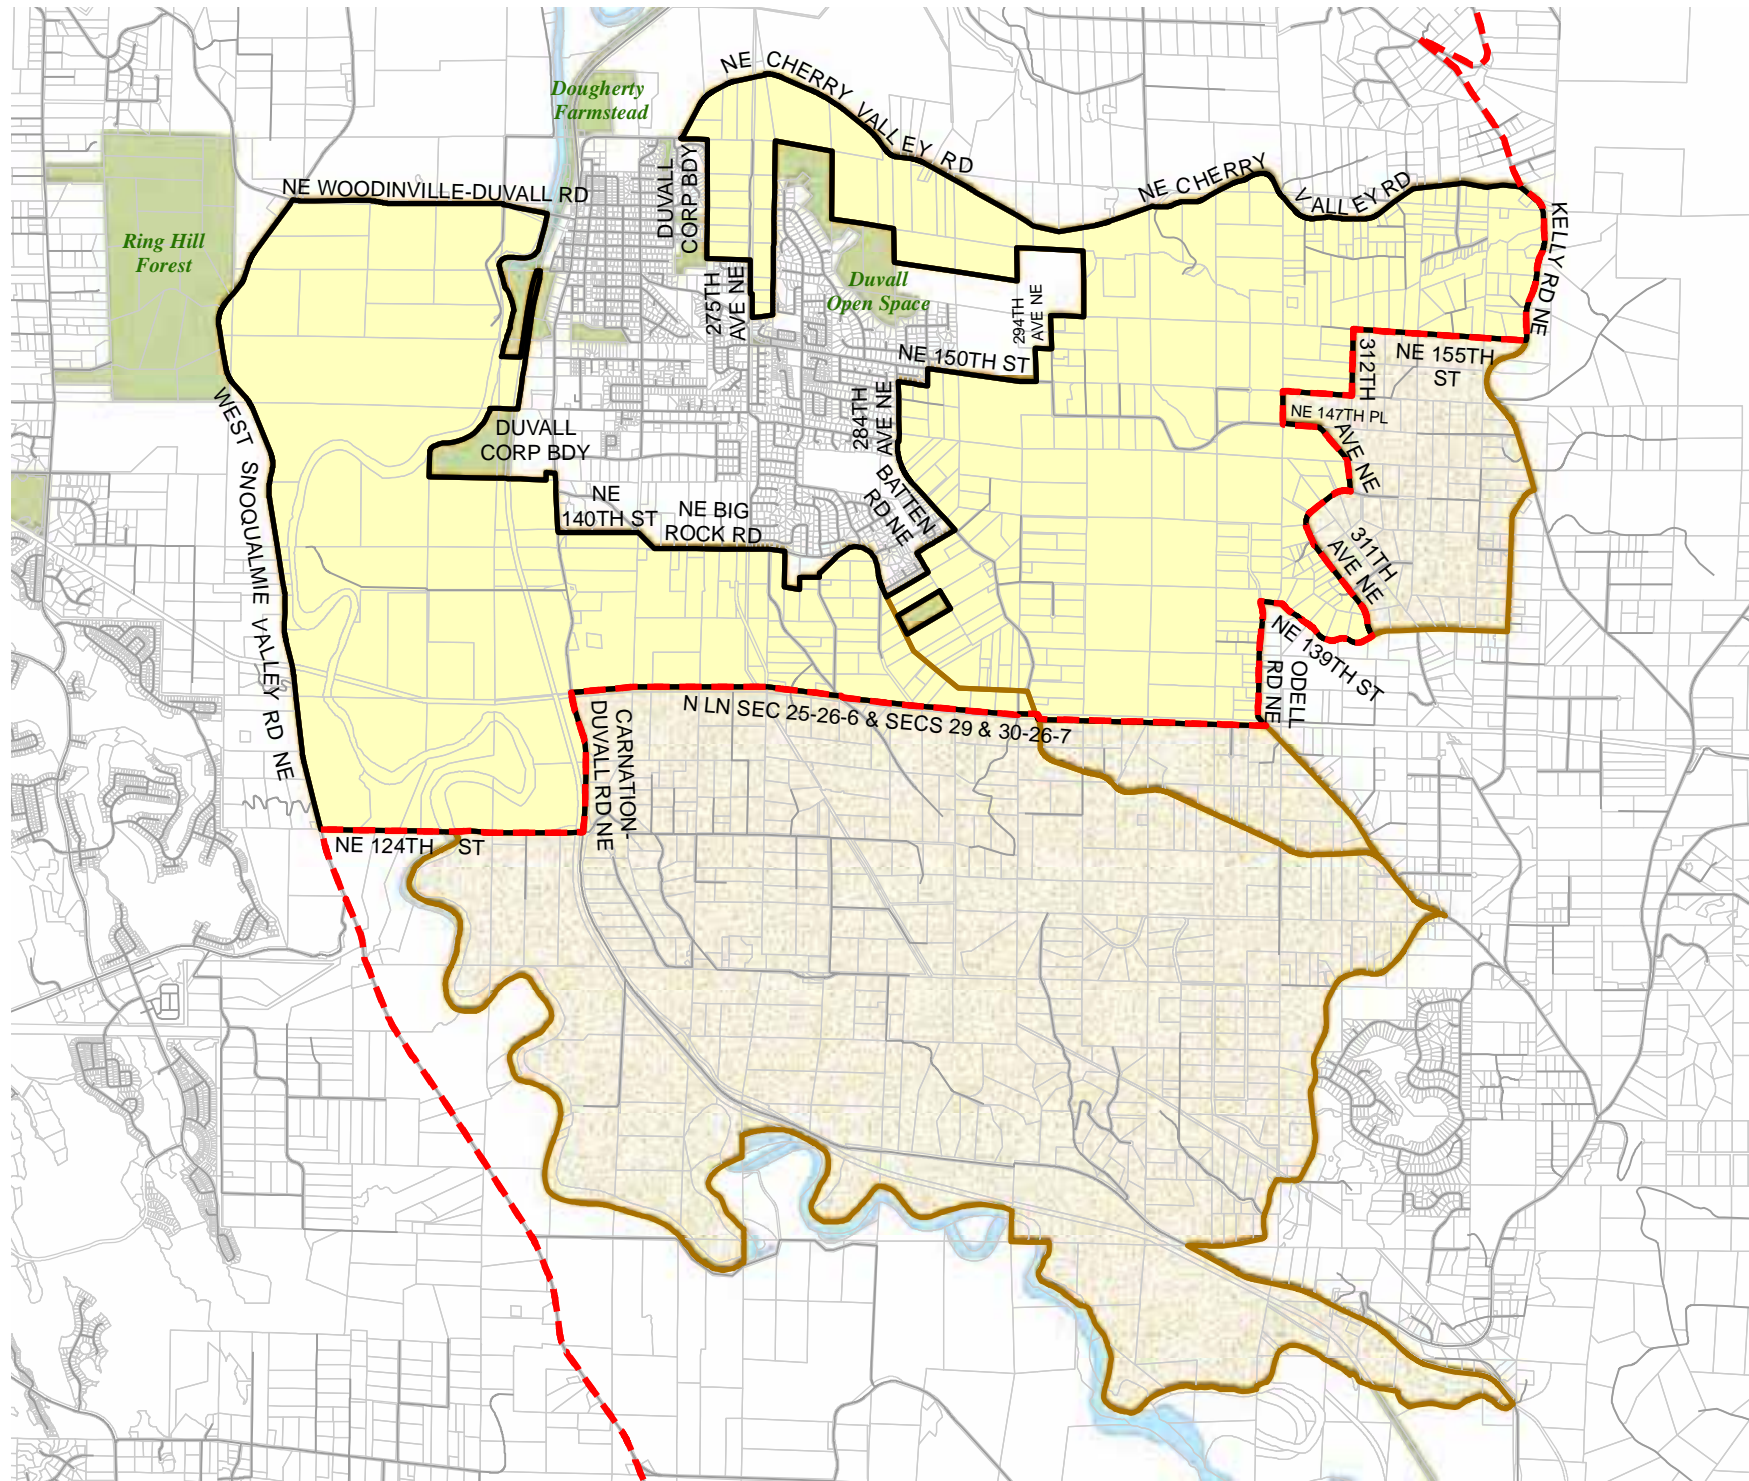

2012 Redistricting

Code	Precinct Name	LG	CG	CC
1122	STILLWATER	45	1	3
1122	STILLWATER	45	8	3
0869	NOVELTY	45	8	3

Legend

- Legislative District Boundaries
- Congressional District Boundaries
- Council District Boundaries
- New Precinct
- Old Precinct(s)

Census Tract:	S-T-R:
Tract 032401	18-26-07