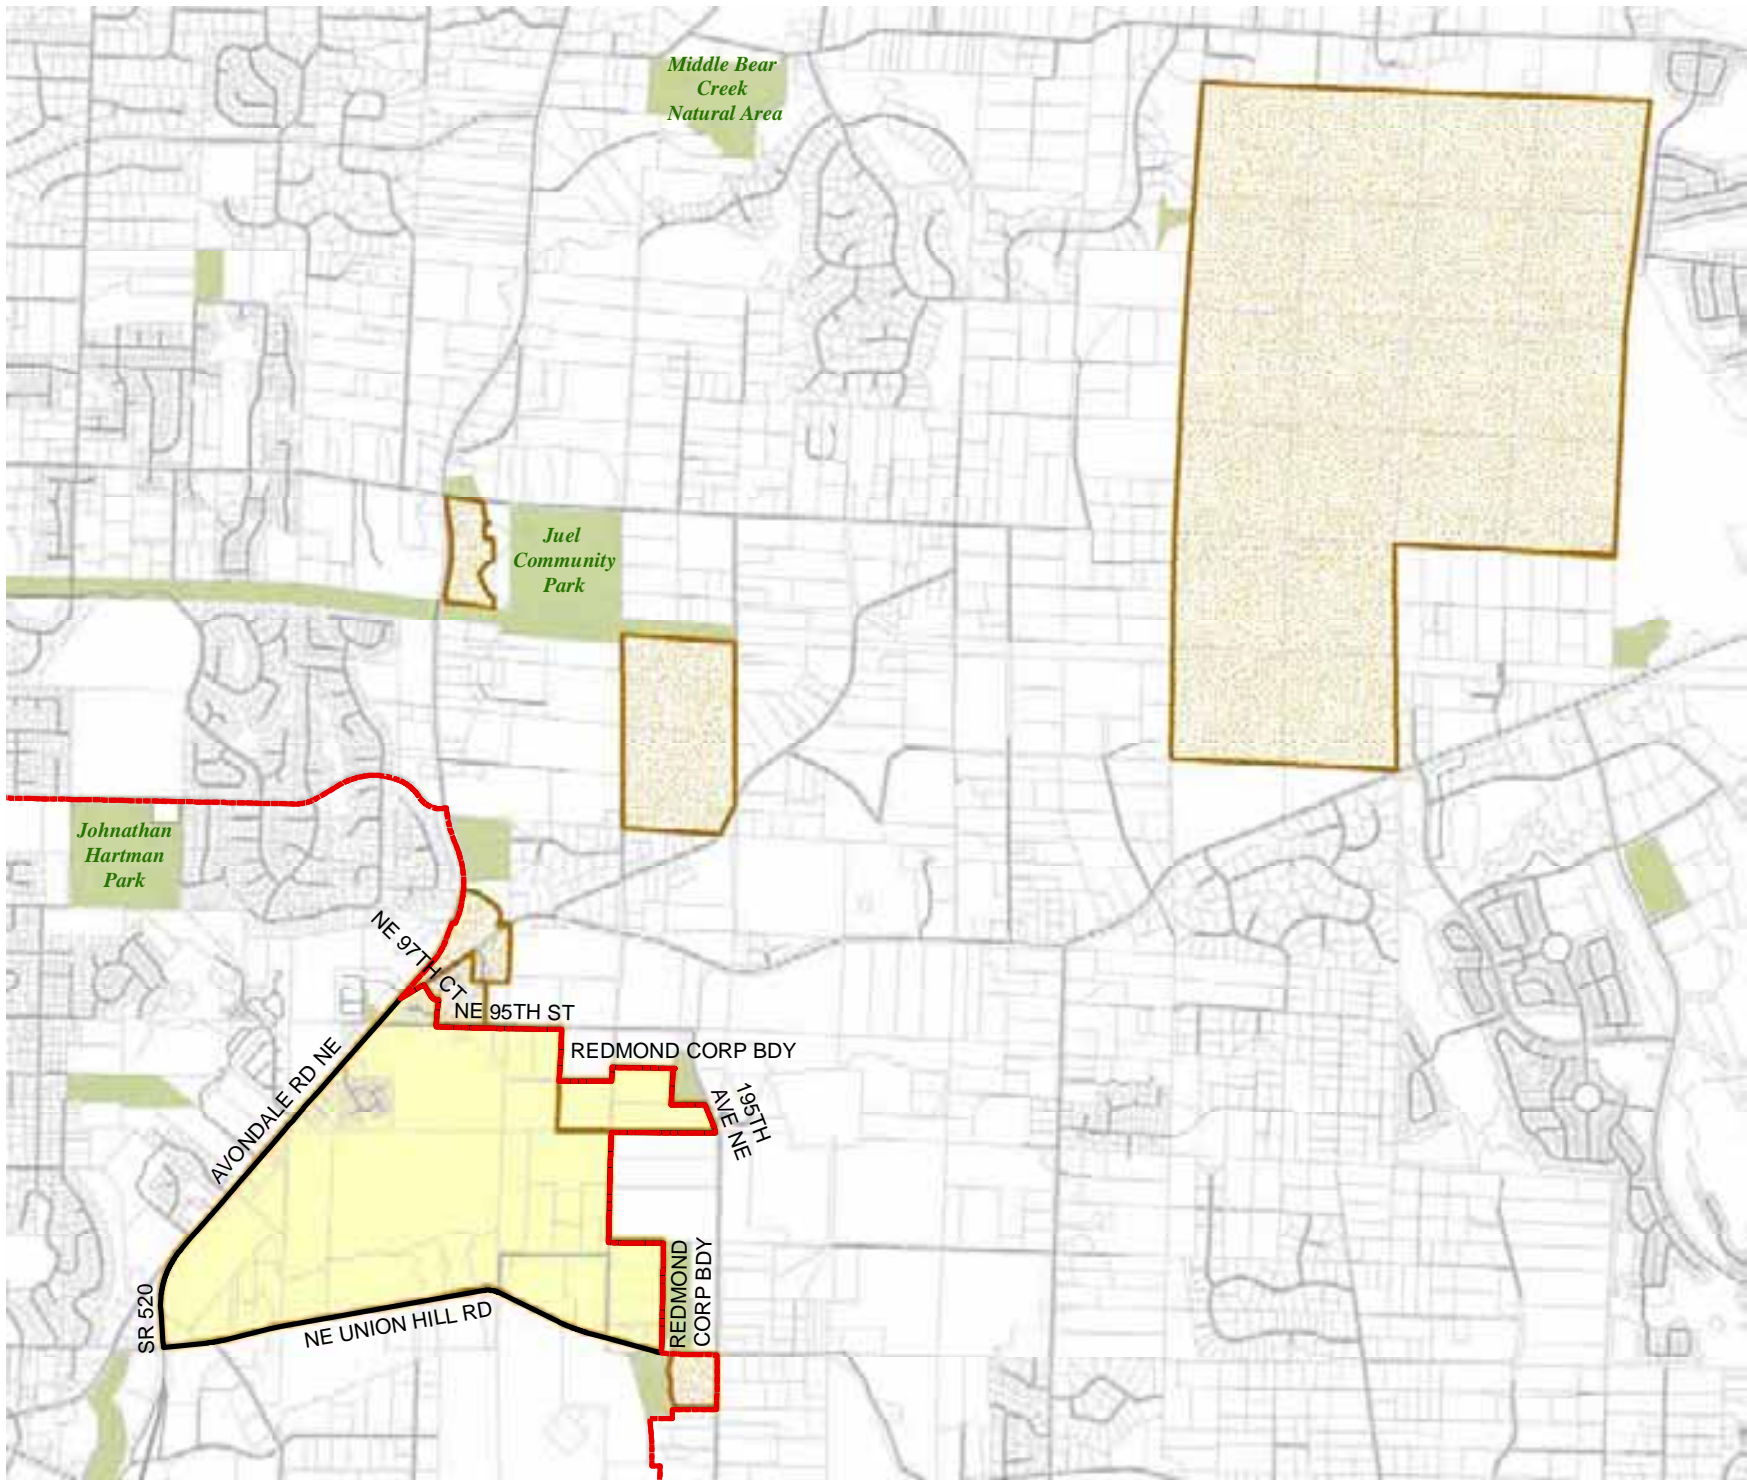

2012 Redistricting

Code	Precinct Name	LG	CG	CC
3475	RED 48-3475	48	1	3
2659	RED 45-2659	45	8	3
3475	RED 48-3475	48	8	3

Legend

- Legislative District Boundaries
- Congressional District Boundaries
- Council District Boundaries
- New Precinct
- Old Precinct(s)

Census Tract: Tract 032313	S-T-R: 06-25-06