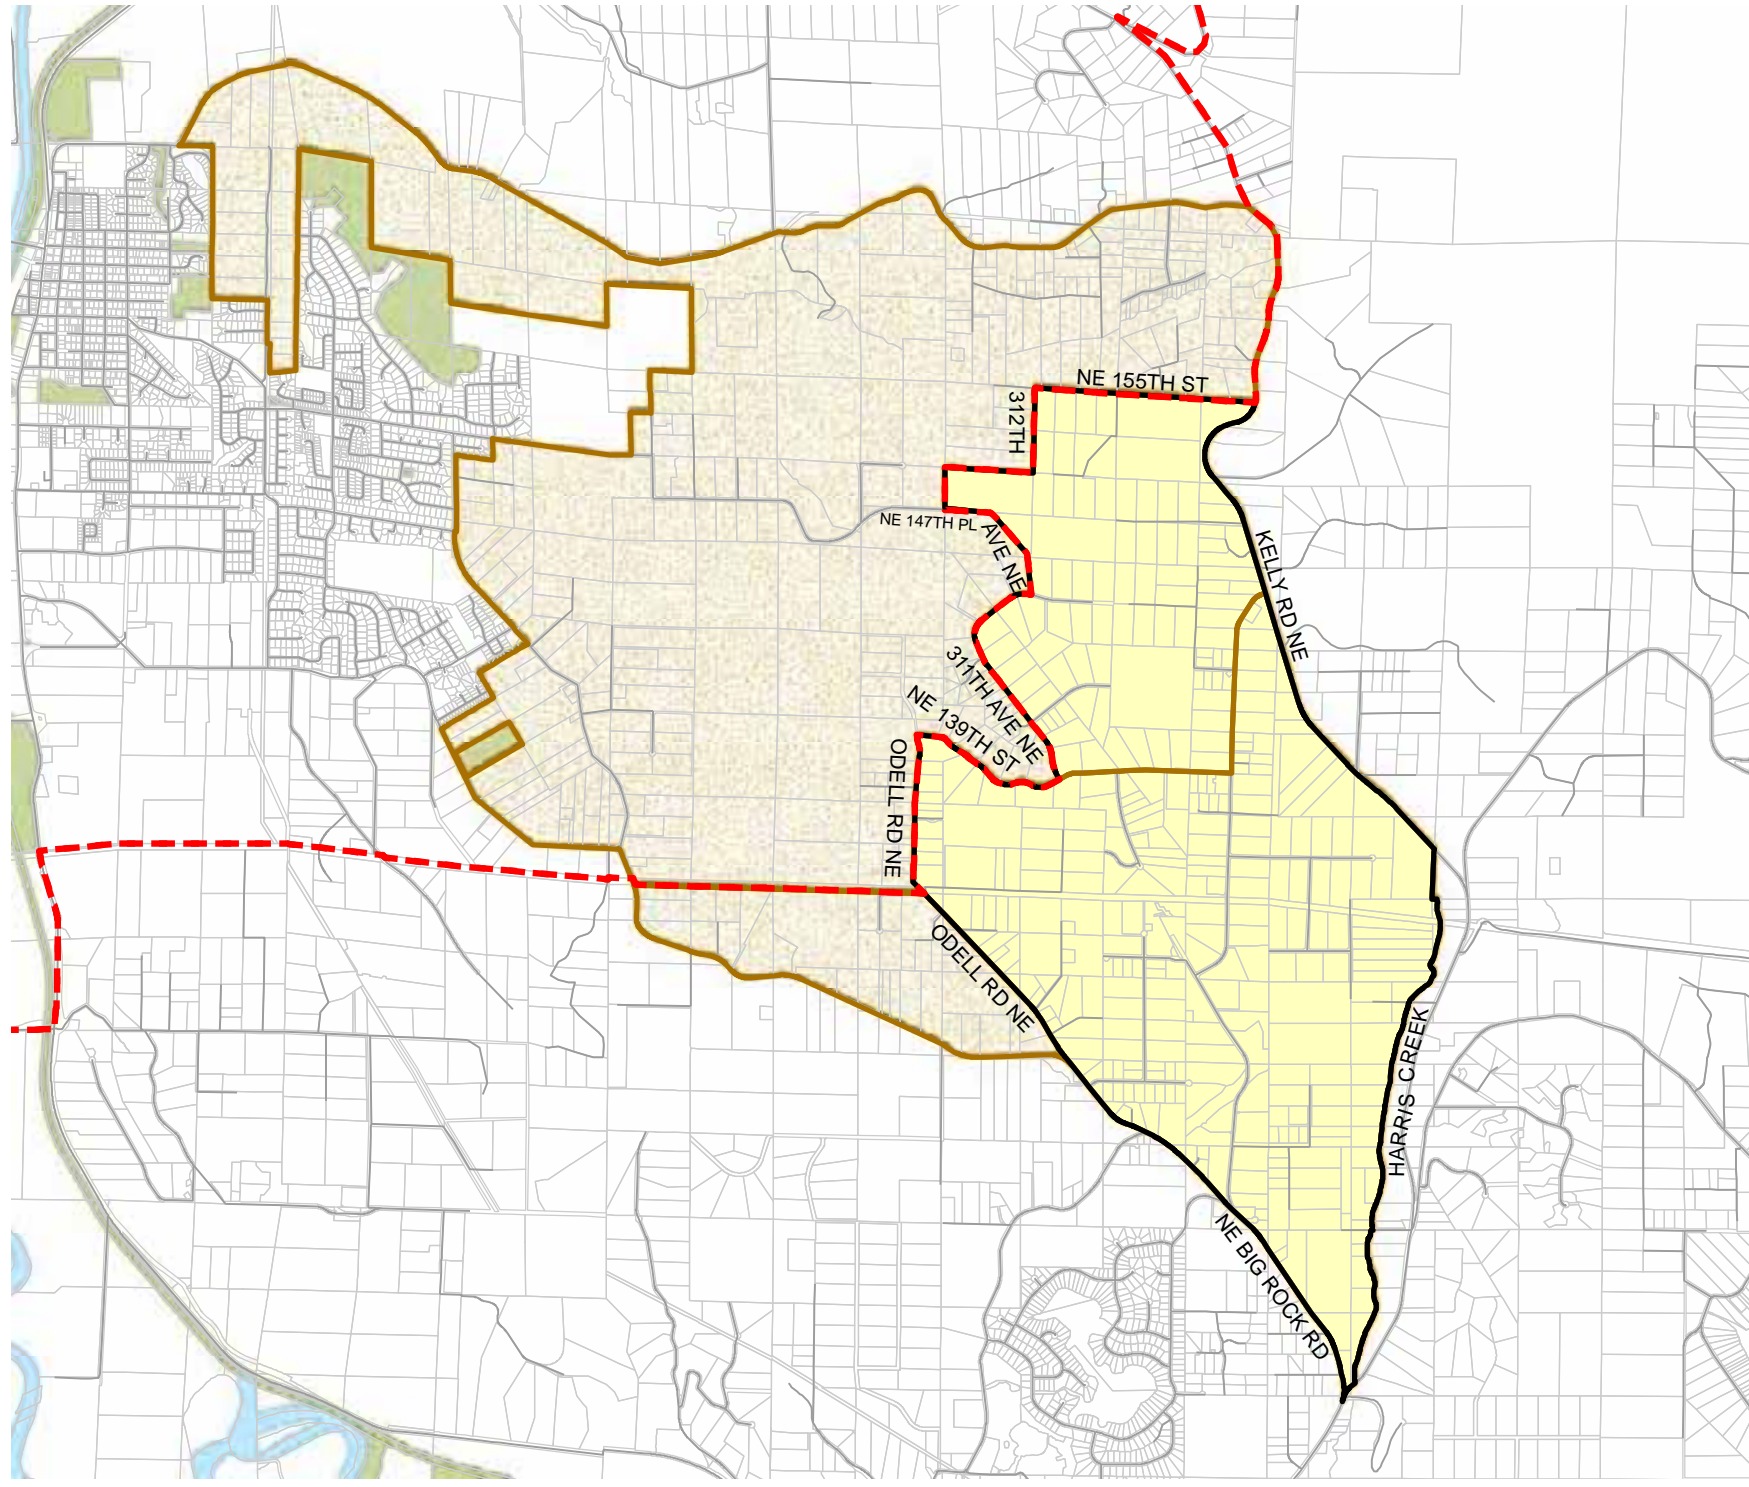

2012 Redistricting

Code	Precinct Name	LG	CG	CC
3280	LORA	5	1	3
3280	LORA	45	8	3
1122	STILLWATER	45	8	3

Legend

- Legislative District Boundaries
- Congressional District Boundaries
- Council District Boundaries
- New Precinct
- Old Precinct(s)

Census Tract:	S-T-R:
Tract 032401	21-26-07