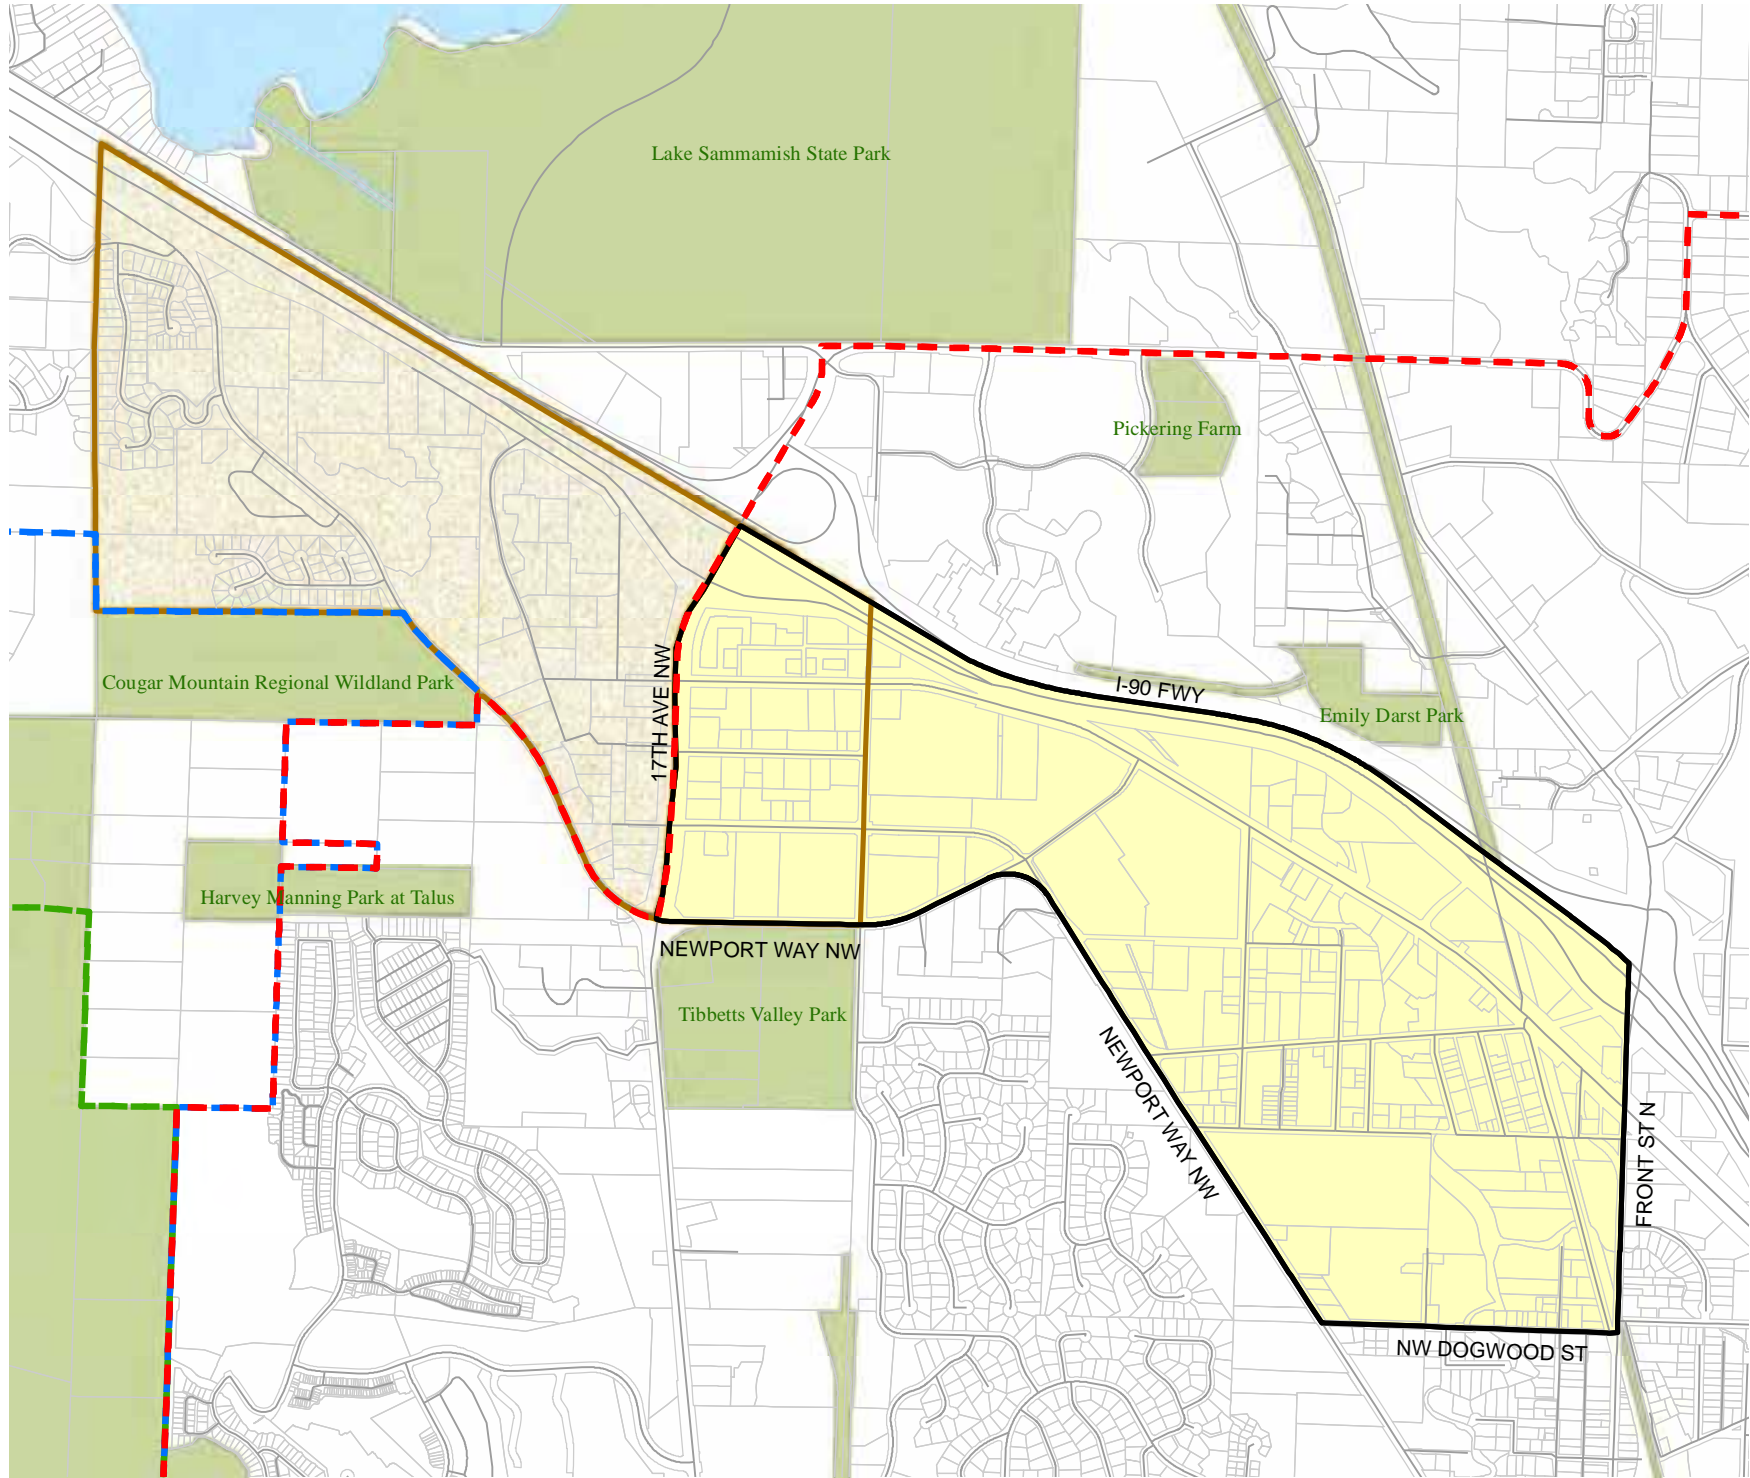

Legend

- Legislative District Boundaries
- Congressional District Boundaries
- Council District Boundaries
- New Precinct
- Old Precinct(s)

Census Tract:	S-T-R:
Tract 032103	20-24-06, 21-24-06, 28-24-06, 29-24-06