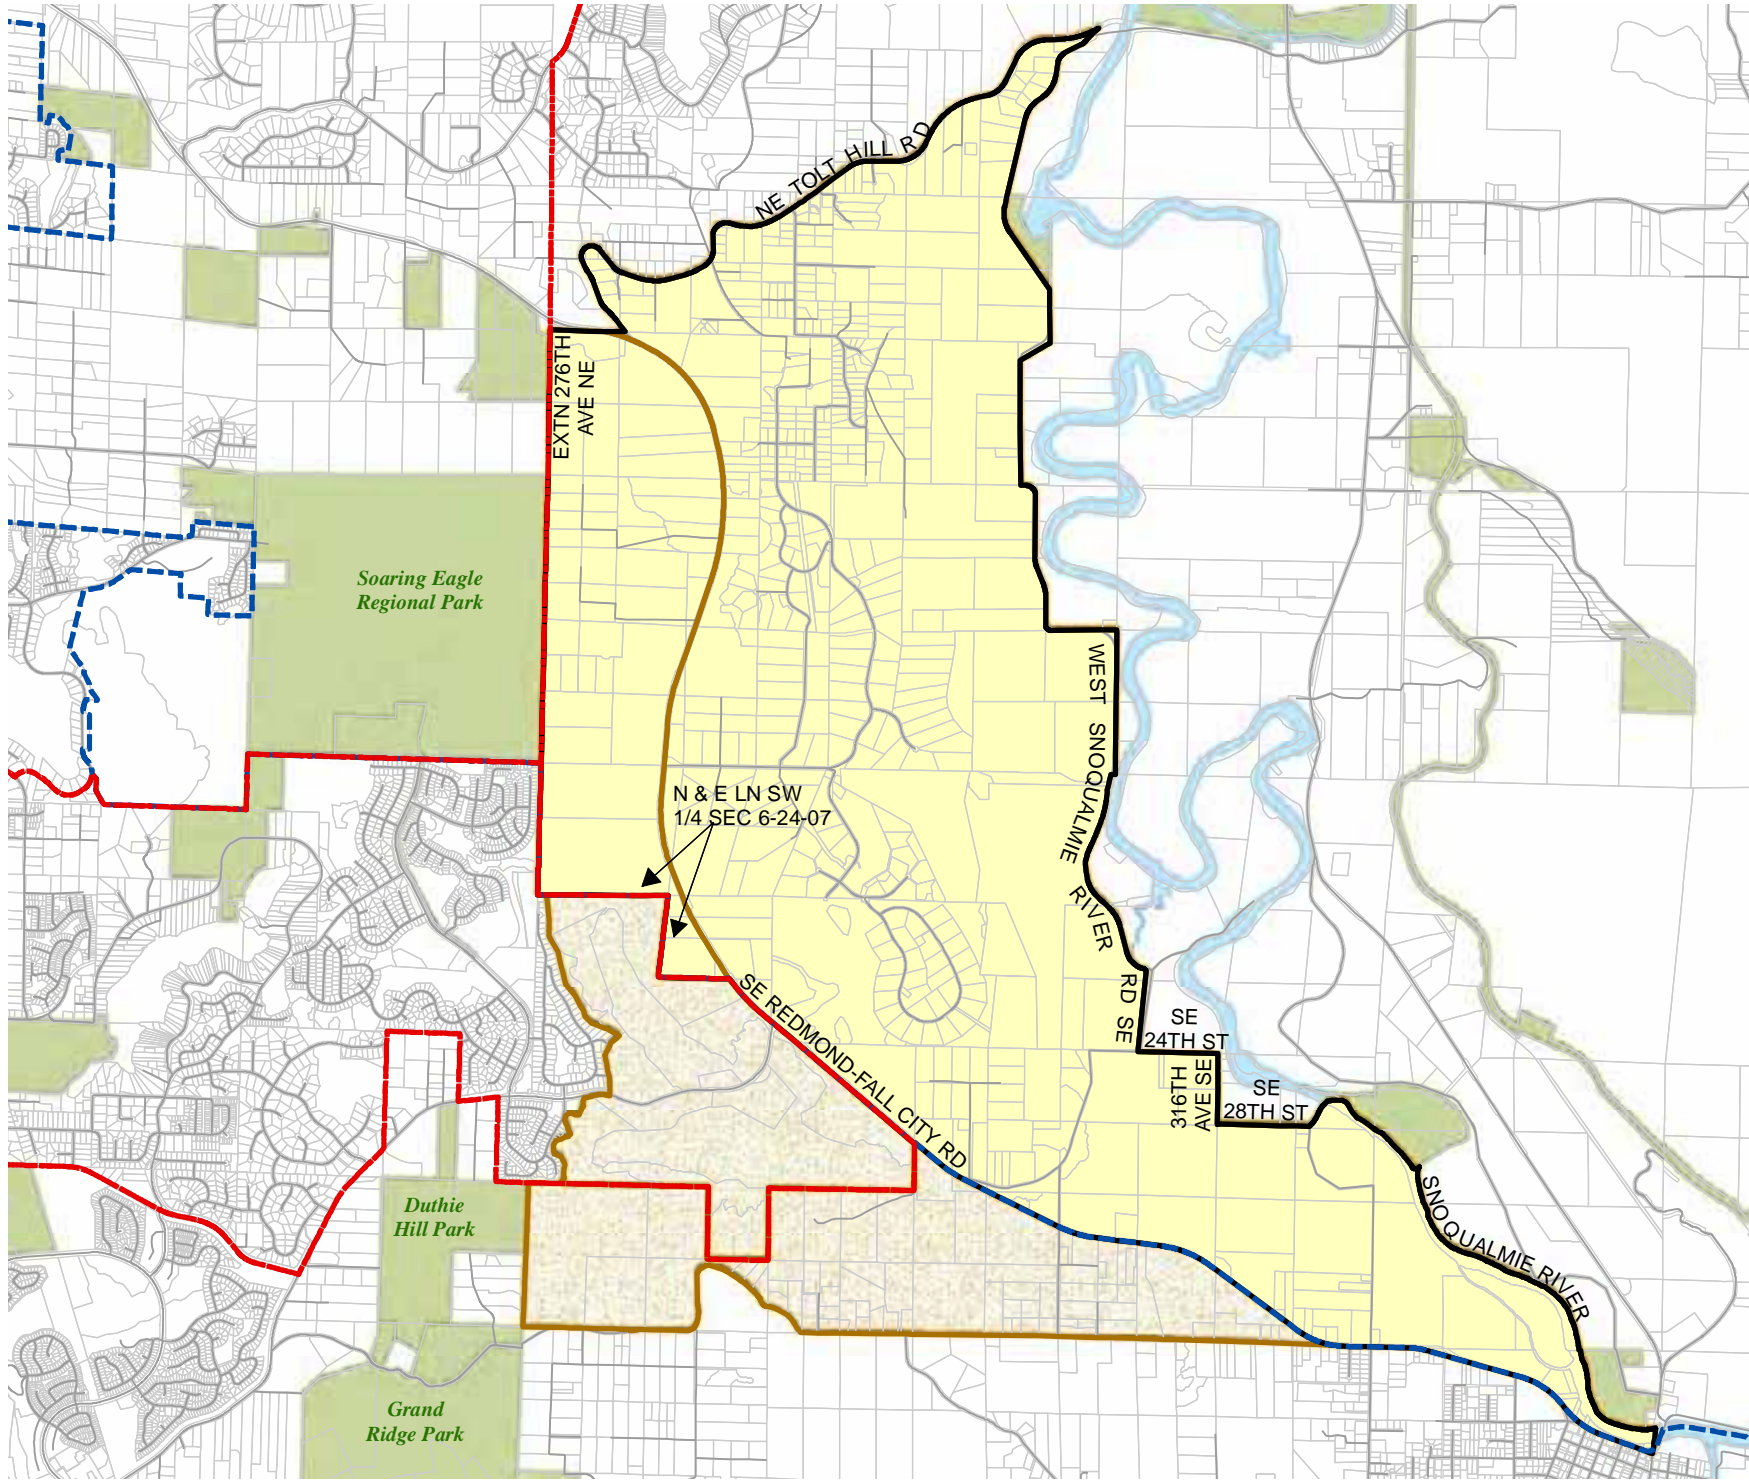

2012 Redistricting

Code	Precinct Name	LG	CG	CC
0901	PATTERSON	5	1	3
0901	PATTERSON	5	8	3
3565	EAGLE	5	8	3

Legend

- Legislative District Boundaries
- Congressional District Boundaries
- Council District Boundaries
- New Precinct
- Old Precinct(s)

Census Tract: Tract 032500	S-T-R: 29-25-07