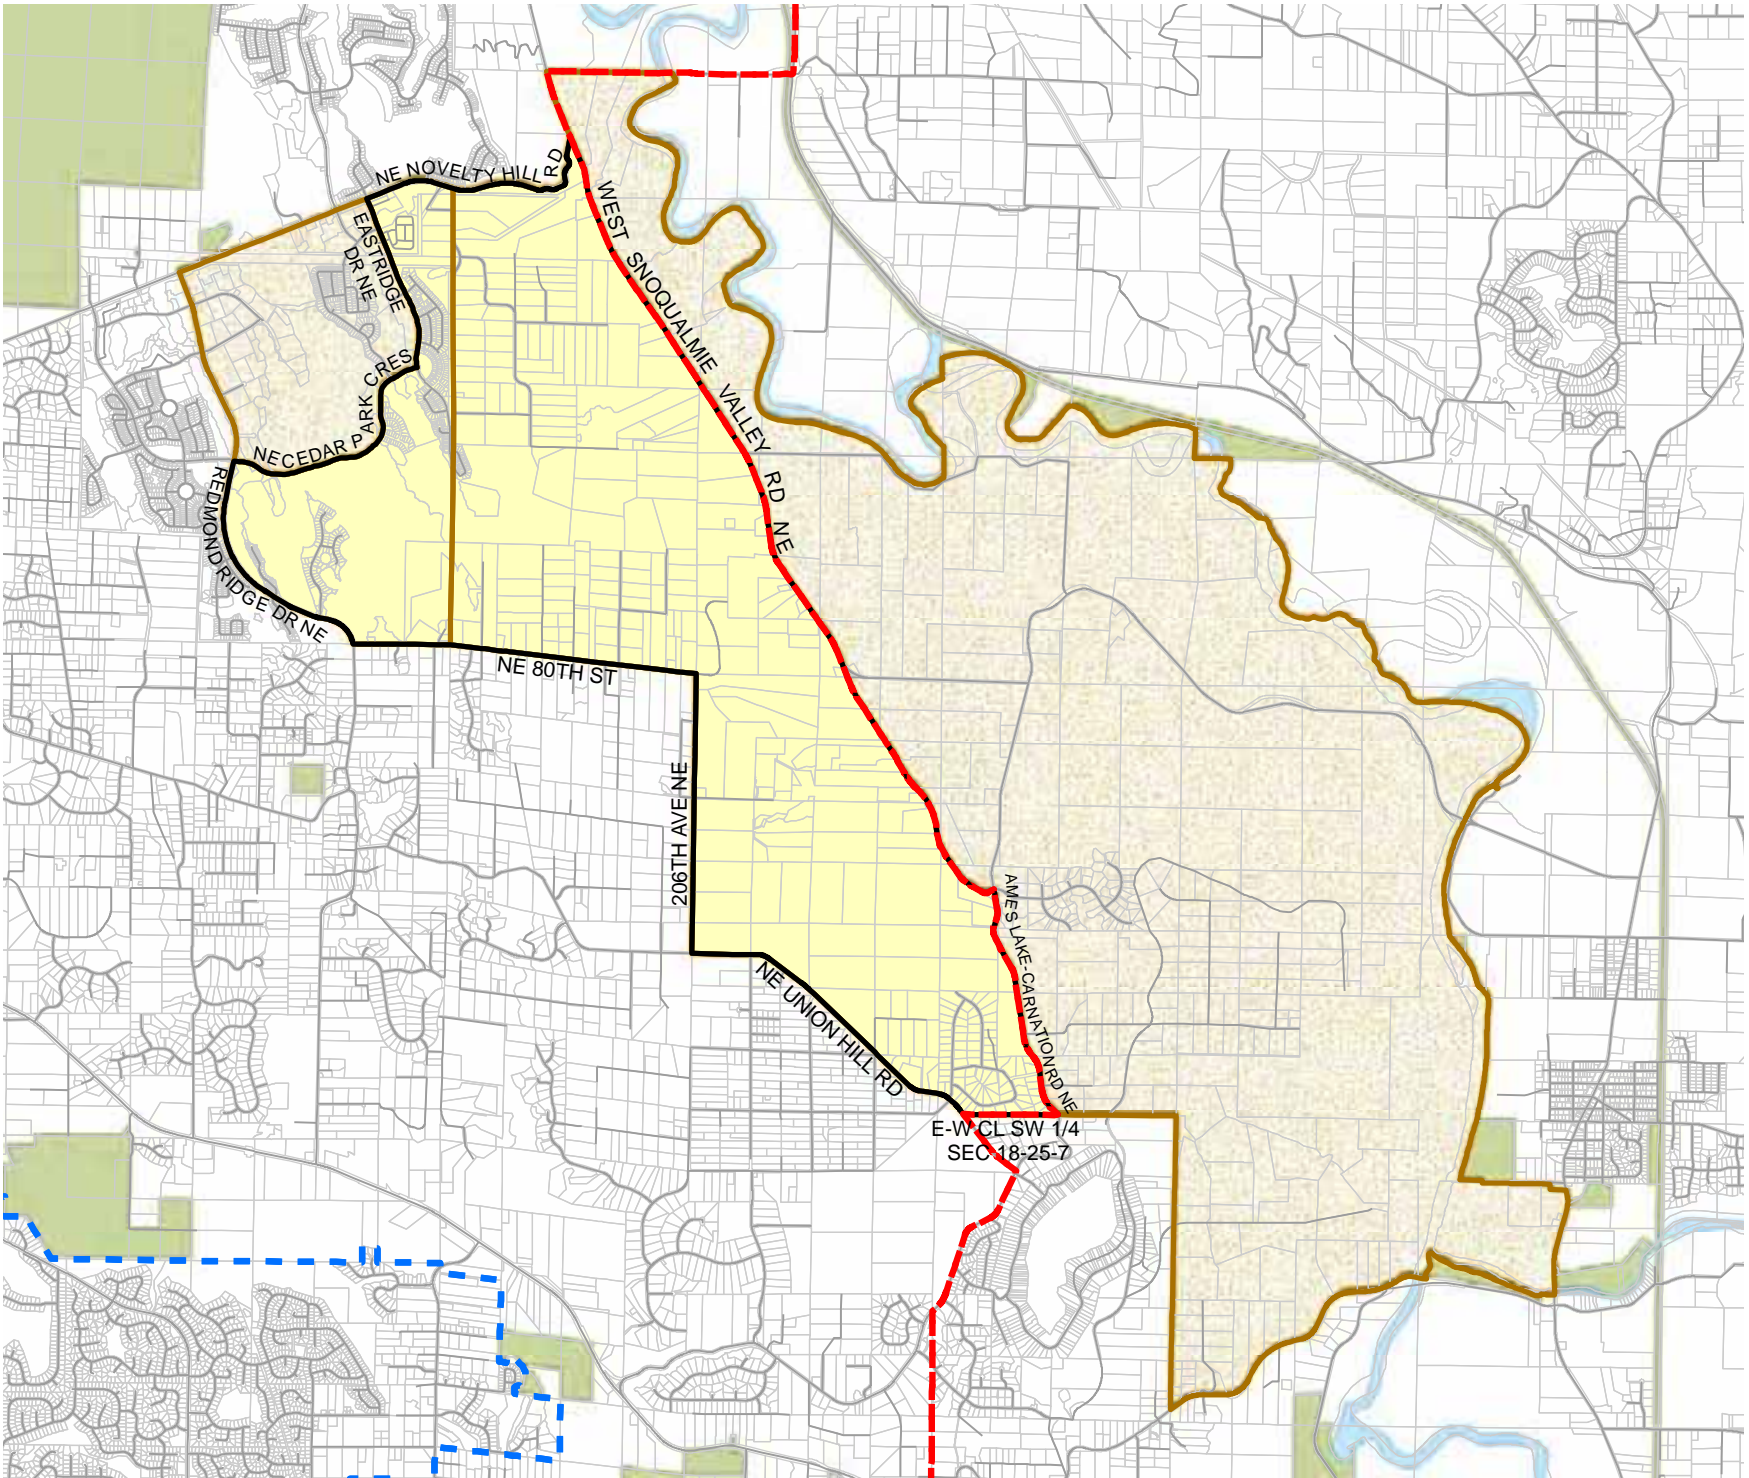

2012 Redistricting

Code	Precinct Name	LG	CG	CC
3623	EASTRIDGE	45	1	3
1191	VINCENT	45	8	3
3284	ISABELLA	45	8	3

Legend

- Legislative District Boundaries
- Congressional District Boundaries
- Council District Boundaries
- New Precinct
- Old Precinct(s)

Census Tract: Tract 032315	S-T-R: 02-25-06