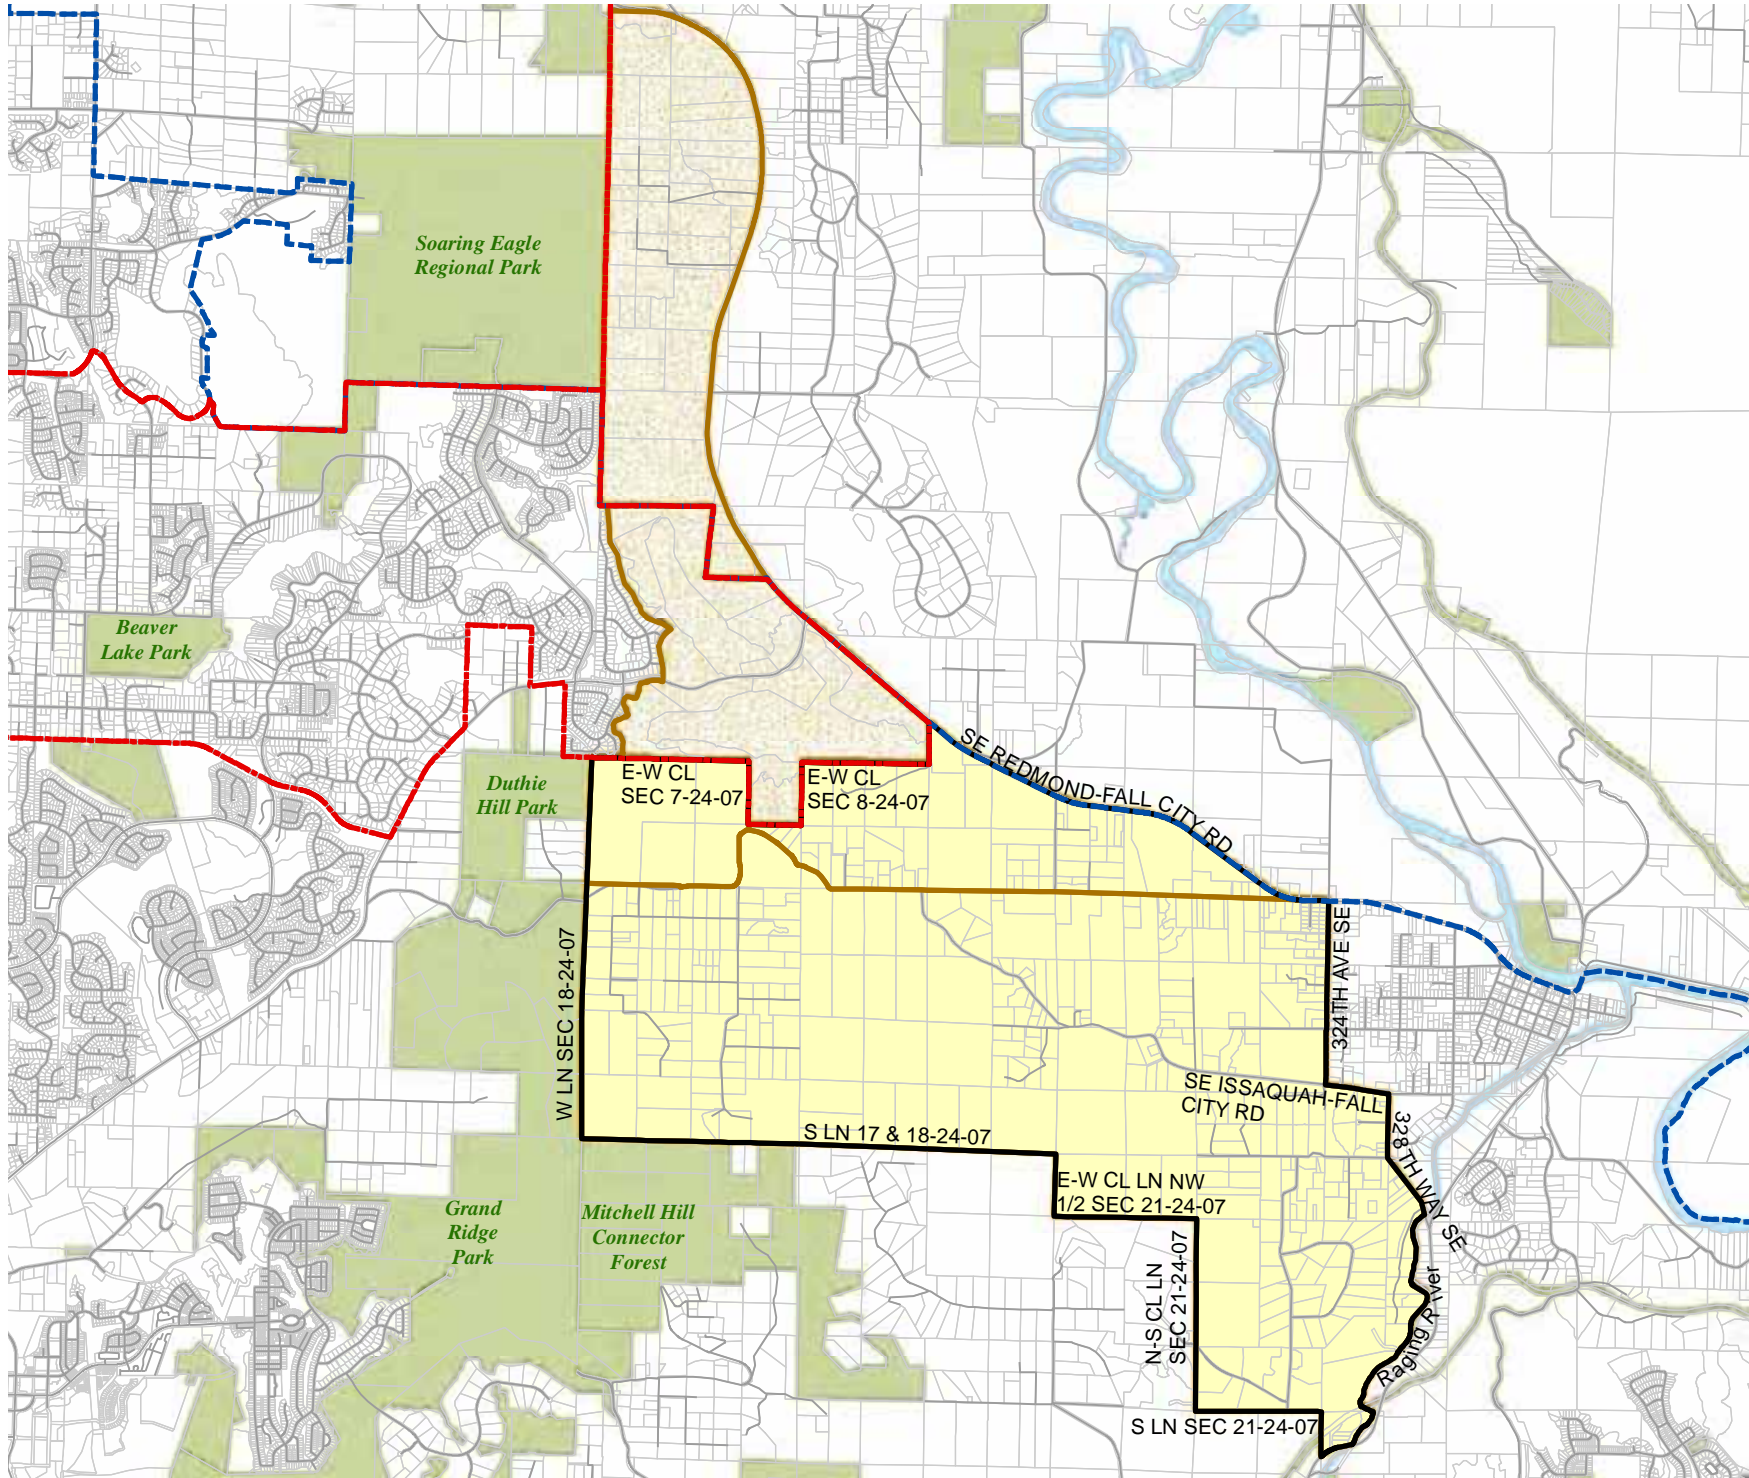

2012 Redistricting

Code	Precinct Name	LG	CG	CC
2381	ALDARRA	5	8	3
2381	ALDARRA	5	8	3
3565	EAGLE	5	8	3

Legend

- Legislative District Boundaries
- Congressional District Boundaries
- Council District Boundaries
- New Precinct
- Old Precinct(s)