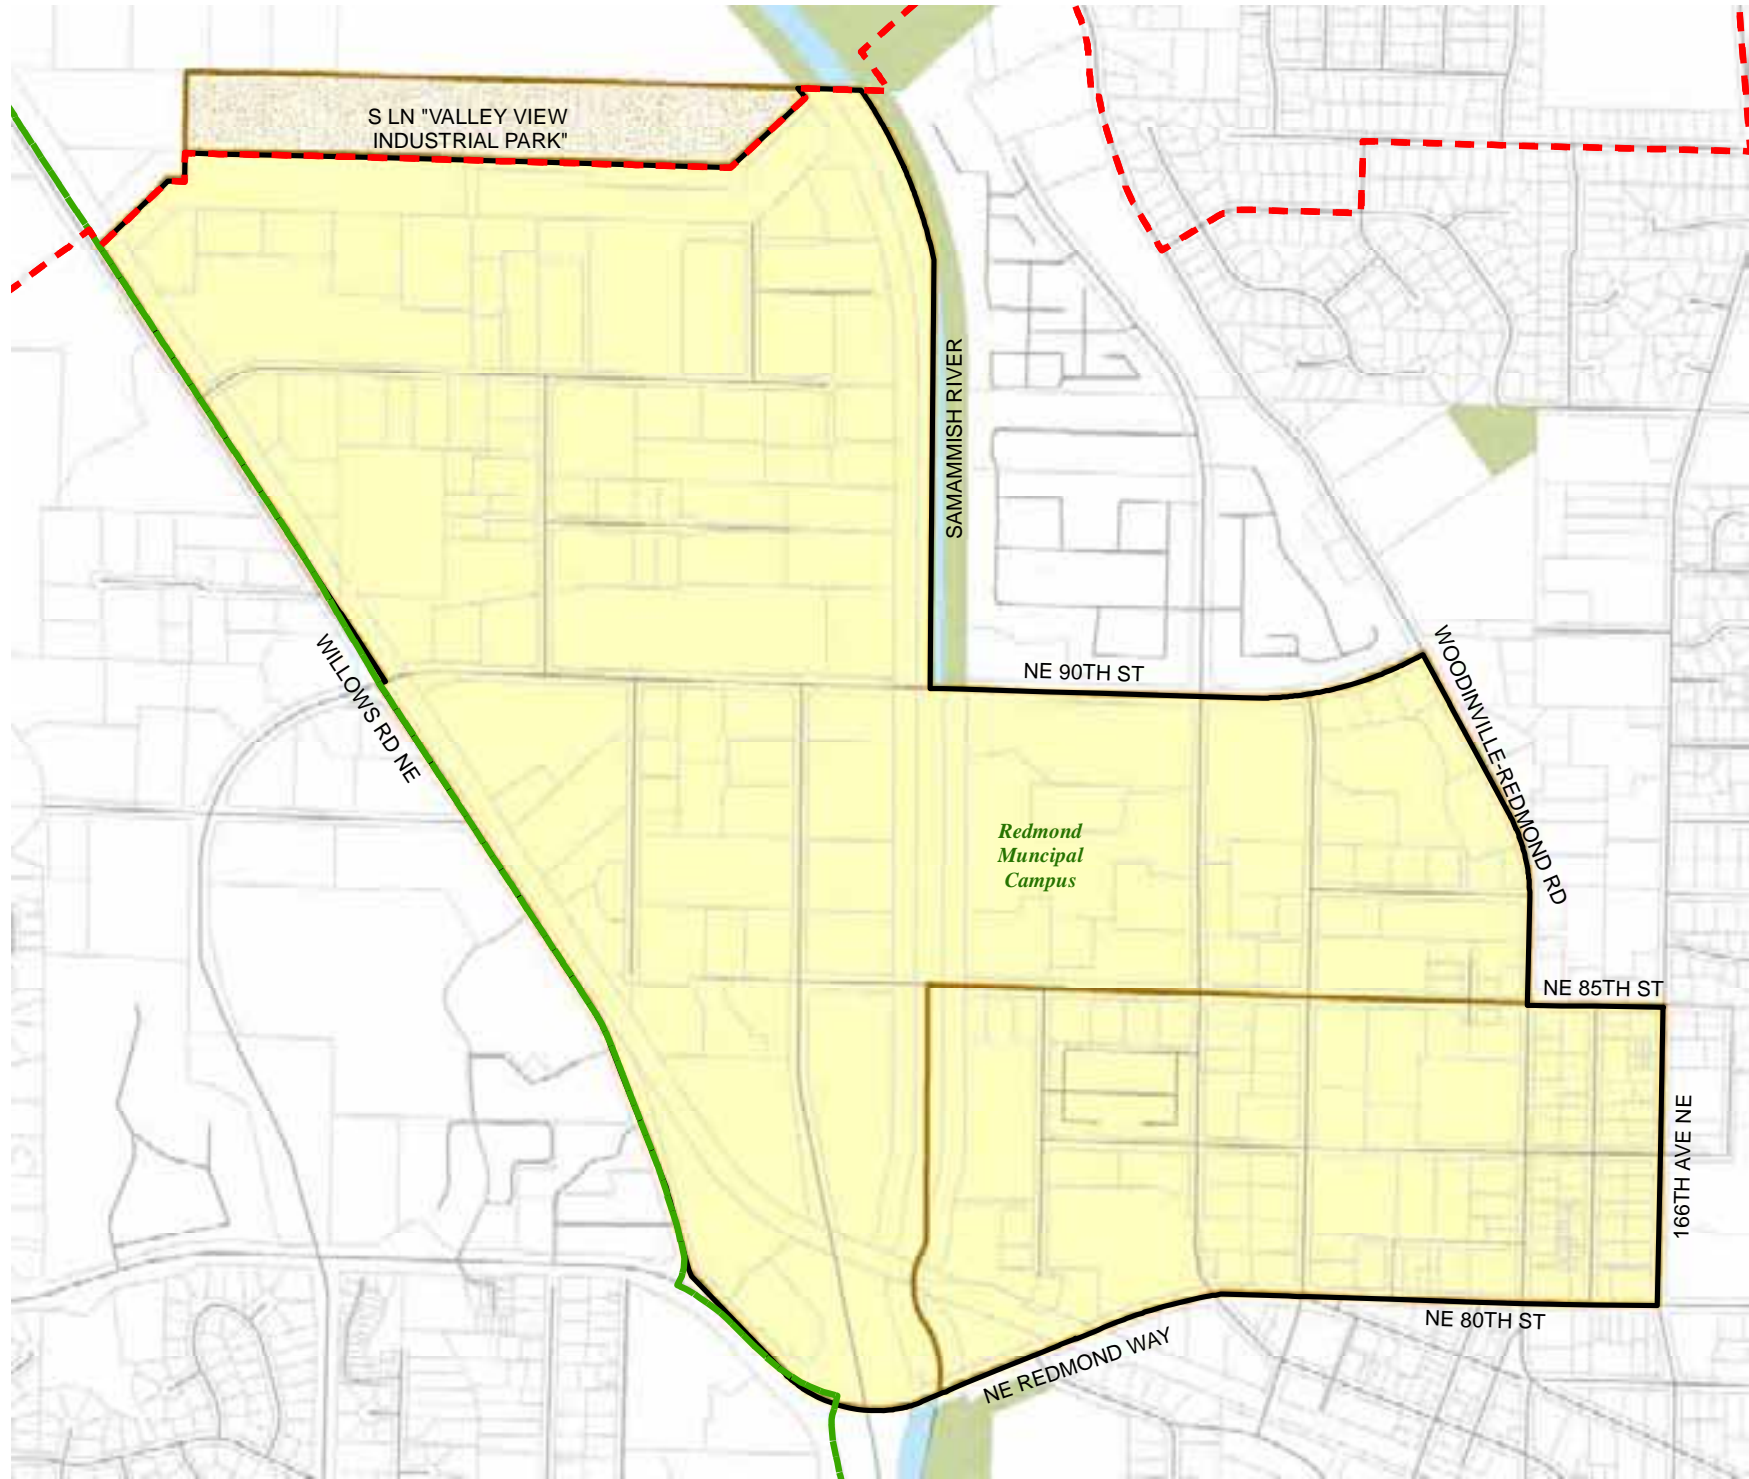

2012 Redistricting

Code	Precinct Name	LG	CG	CC
2967	RED 48-2967	48	1	3
0934	RED 48-0934*	48	1	3
2967	RED 48-2967	48	1	3

Legend

- Legislative District Boundaries
- Congressional District Boundaries
- Council District Boundaries
- New Precinct
- Old Precinct(s)

Census Tract:	S-T-R:
Tract 032309	01-25-05, 02-25-05, & 03-25-05