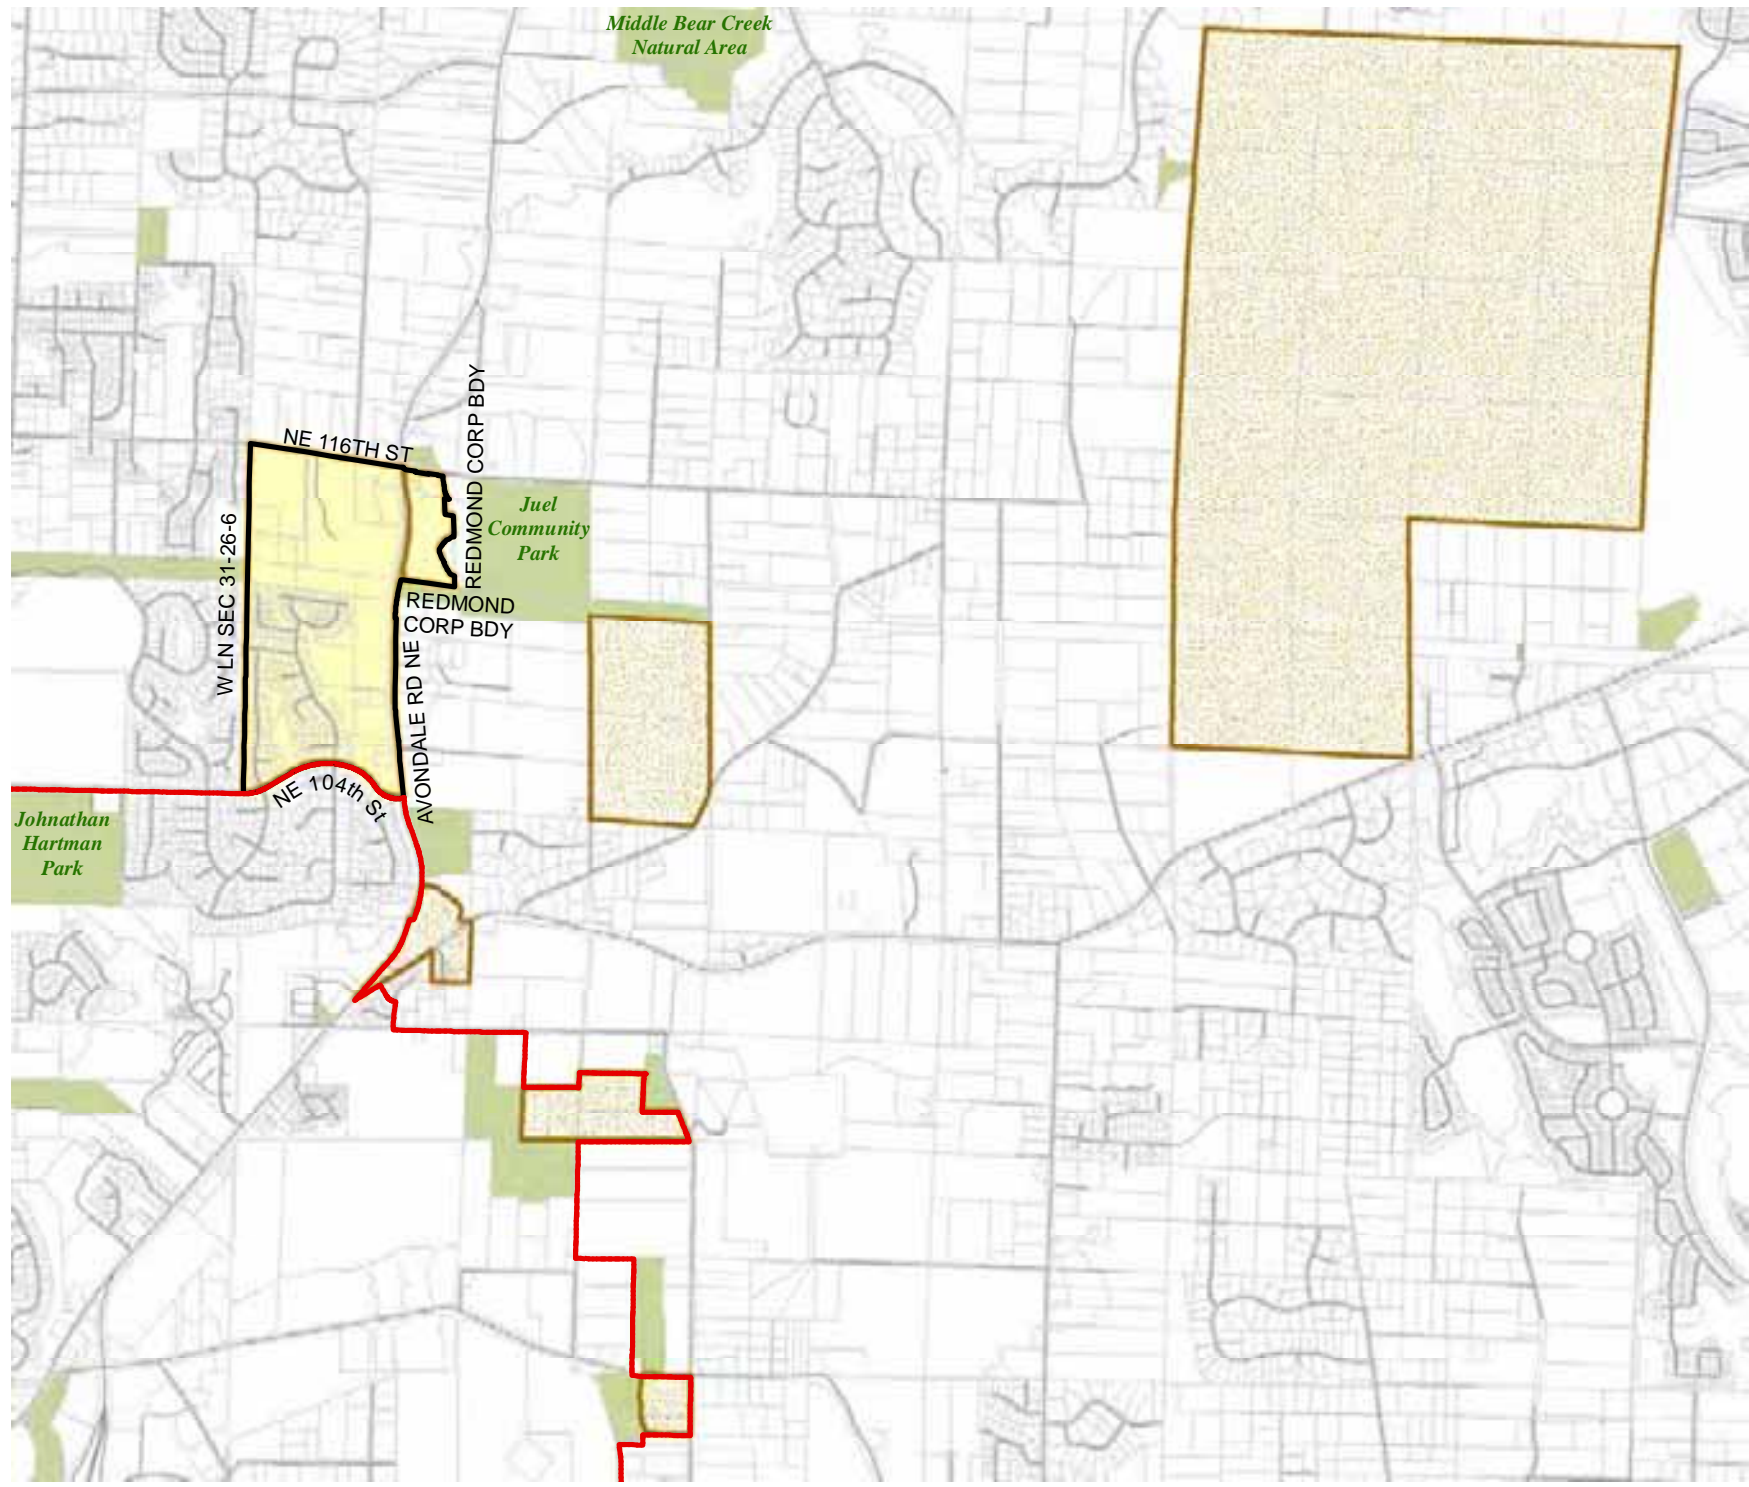

2012 Redistricting

Code	Precinct Name	LG	CG	CC
3281	RED 45-3281	45	1	3
2659	RED 45-2659	45	8	3
3281	RED 45-3281	45	1	3

Legend

- Legislative District Boundaries
- Congressional District Boundaries
- Council District Boundaries
- New Precinct
- Old Precinct(s)

Census Tract: Tract 032323	S-T-R: 31-26-06