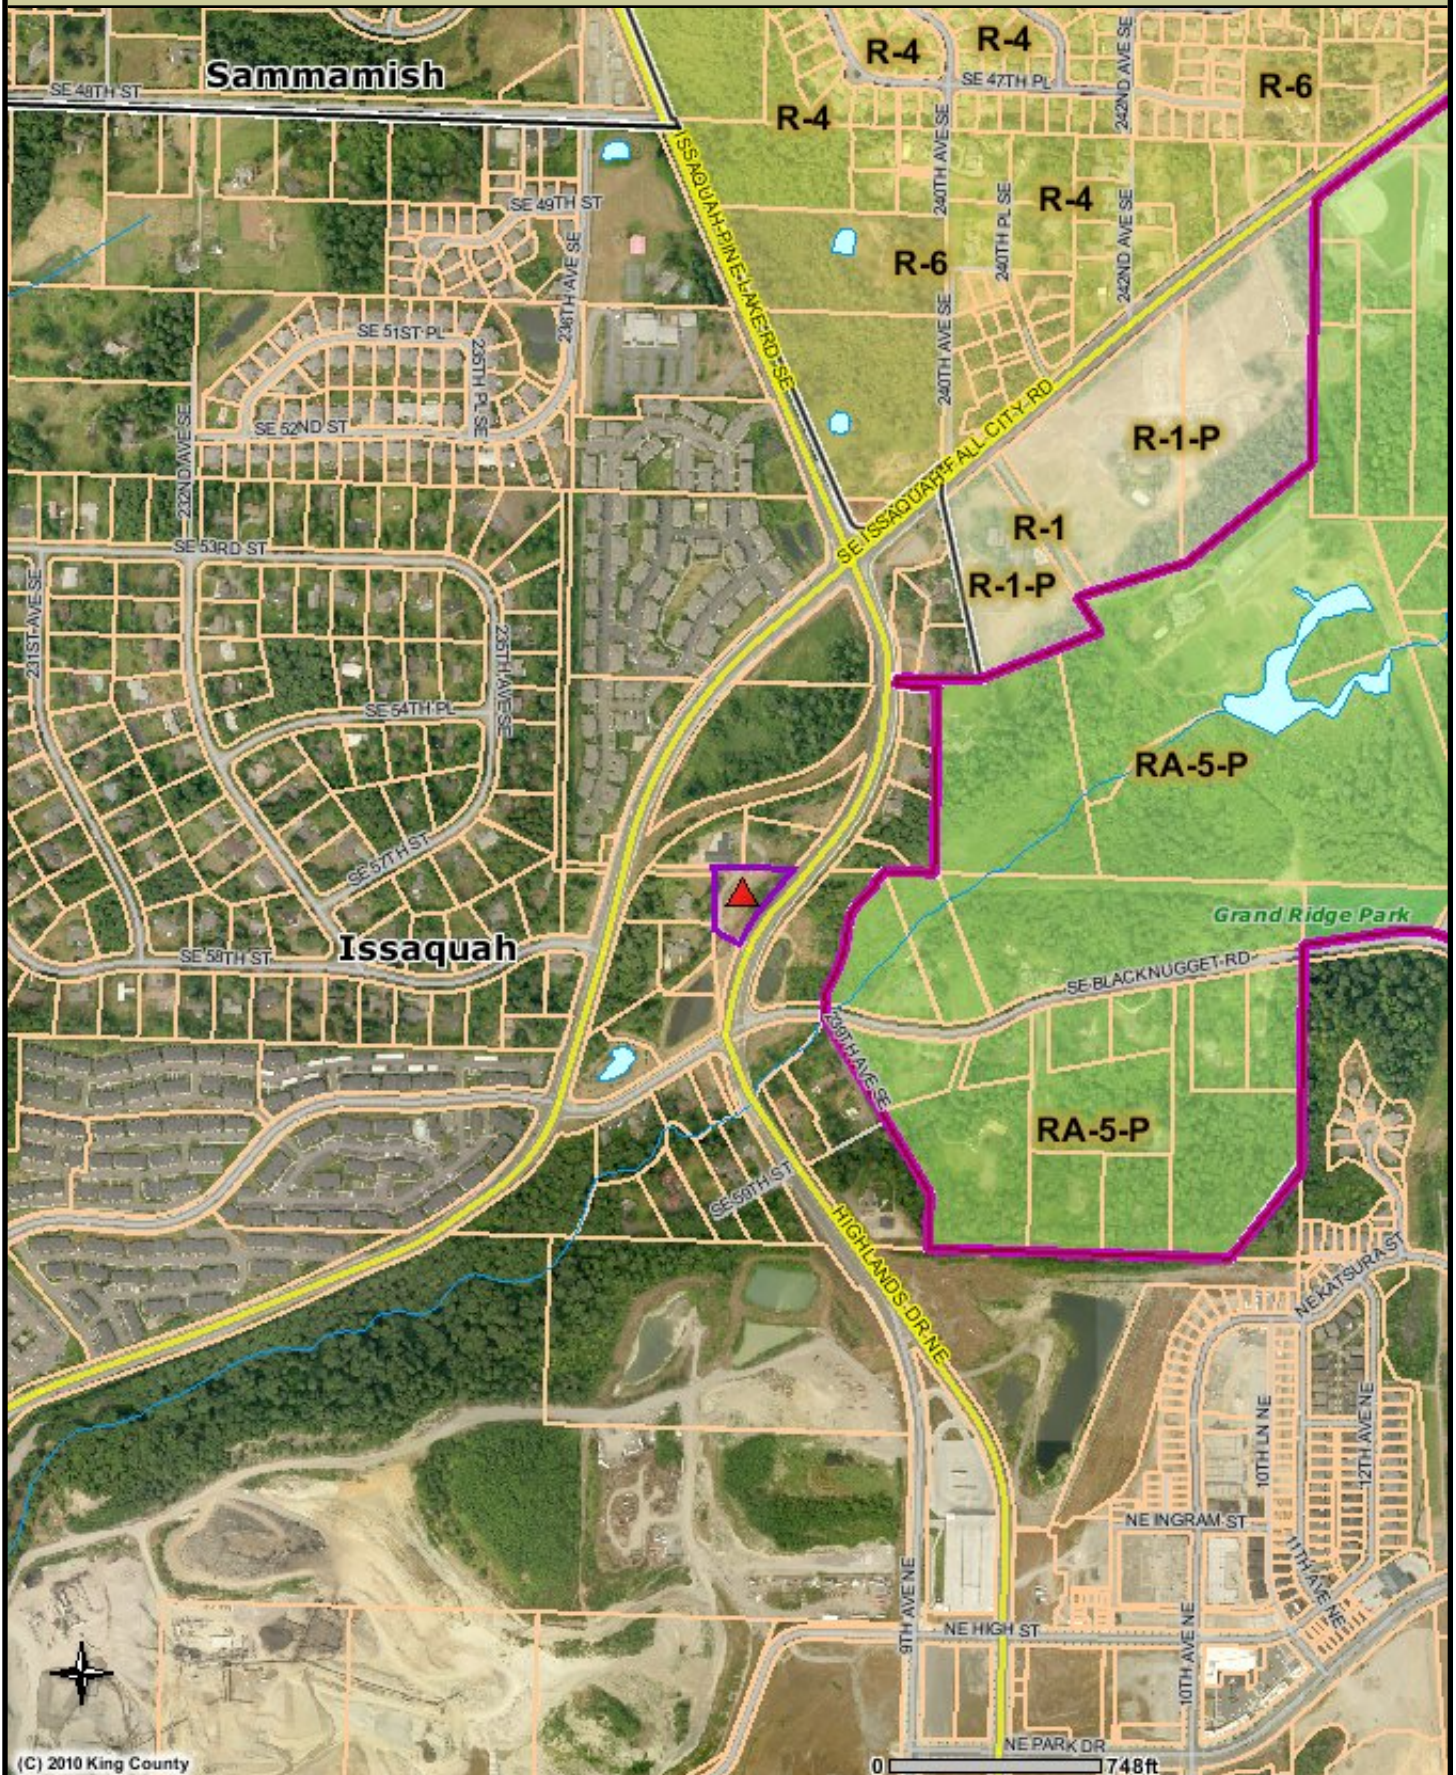

THE HIGHLANDS DRIVE LOT - VICINITY VIEW

(C) 2010 King County

The information included on this map has been compiled by King County staff from a variety of sources and is subject to change without notice. King County makes no representations or warranties, express or implied, as to accuracy, completeness, timeliness, or rights to the use of such information. This document is not intended for use as a survey product. King County shall not be liable for any general, special, indirect, incidental, or consequential damages including, but not limited to, lost revenues or lost profits resulting from the use or misuse of the information contained on this map. Any sale of this map or information on this map is prohibited except by written permission of King County.

Date: 7/5/2010 Source: King County iMAP - Property Information (<http://www.metrokc.gov/GIS/iMAP>)

THE HIGHLANDS DRIVE LOT - VICINITY VIEW

The information included on this map has been compiled by King County staff from a variety of sources and is subject to change without notice. King County makes no representations or warranties, express or implied, as to accuracy, completeness, timeliness, or rights to the use of such information. This document is not intended for use as a survey product. King County shall not be liable for any general, special, indirect, incidental, or consequential damages including, but not limited to, lost revenues or lost profits resulting from the use or misuse of the information contained on this map. Any sale of this map or information on this map is prohibited except by written permission of King County.