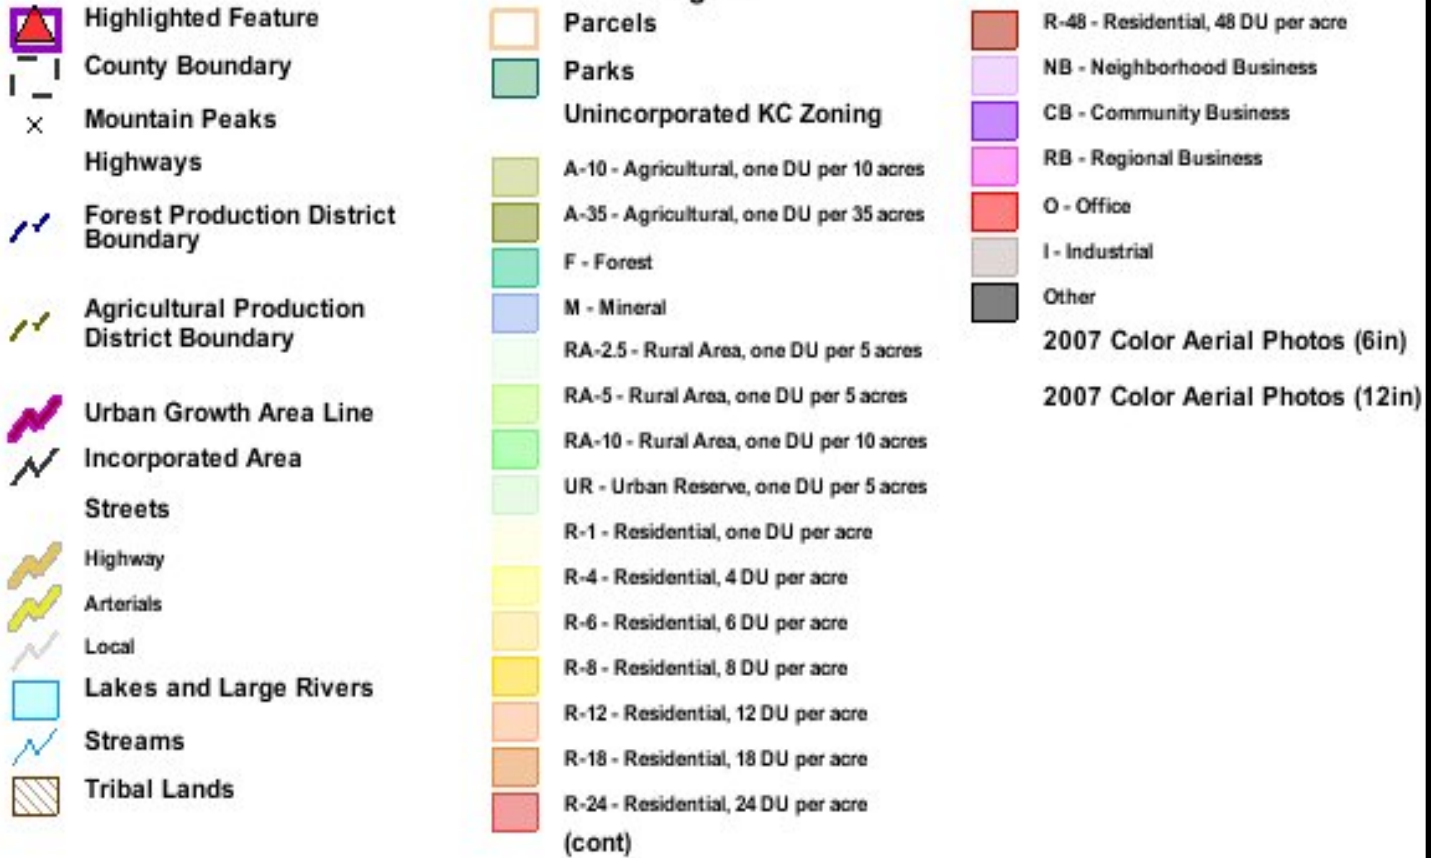

THE HIGHLANDS DRIVE LOT - VICINITY VIEW

(C) 2010 King County

The information included on this map has been compiled by King County staff from a variety of sources and is subject to change without notice. King County makes no representations or warranties, express or implied, as to accuracy, completeness, timeliness, or rights to the use of such information. This document is not intended for use as a survey product. King County shall not be liable for any general, special, indirect, incidental, or consequential damages including, but not limited to, lost revenues or lost profits resulting from the use or misuse of the information contained on this map. Any sale of this map or information on this map is prohibited except by written permission of King County.

Date: 7/5/2010 Source: King County iMAP - Property Information (<http://www.metrokc.gov/GIS/iMAP>)

THE HIGHLANDS DRIVE LOT - VICINITY VIEW

The information included on this map has been compiled by King County staff from a variety of sources and is subject to change without notice. King County makes no representations or warranties, express or implied, as to accuracy, completeness, timeliness, or rights to the use of such information. This document is not intended for use as a survey product. King County shall not be liable for any general, special, indirect, incidental, or consequential damages including, but not limited to, lost revenues or lost profits resulting from the use or misuse of the information contained on this map. Any sale of this map or information on this map is prohibited except by written permission of King County.