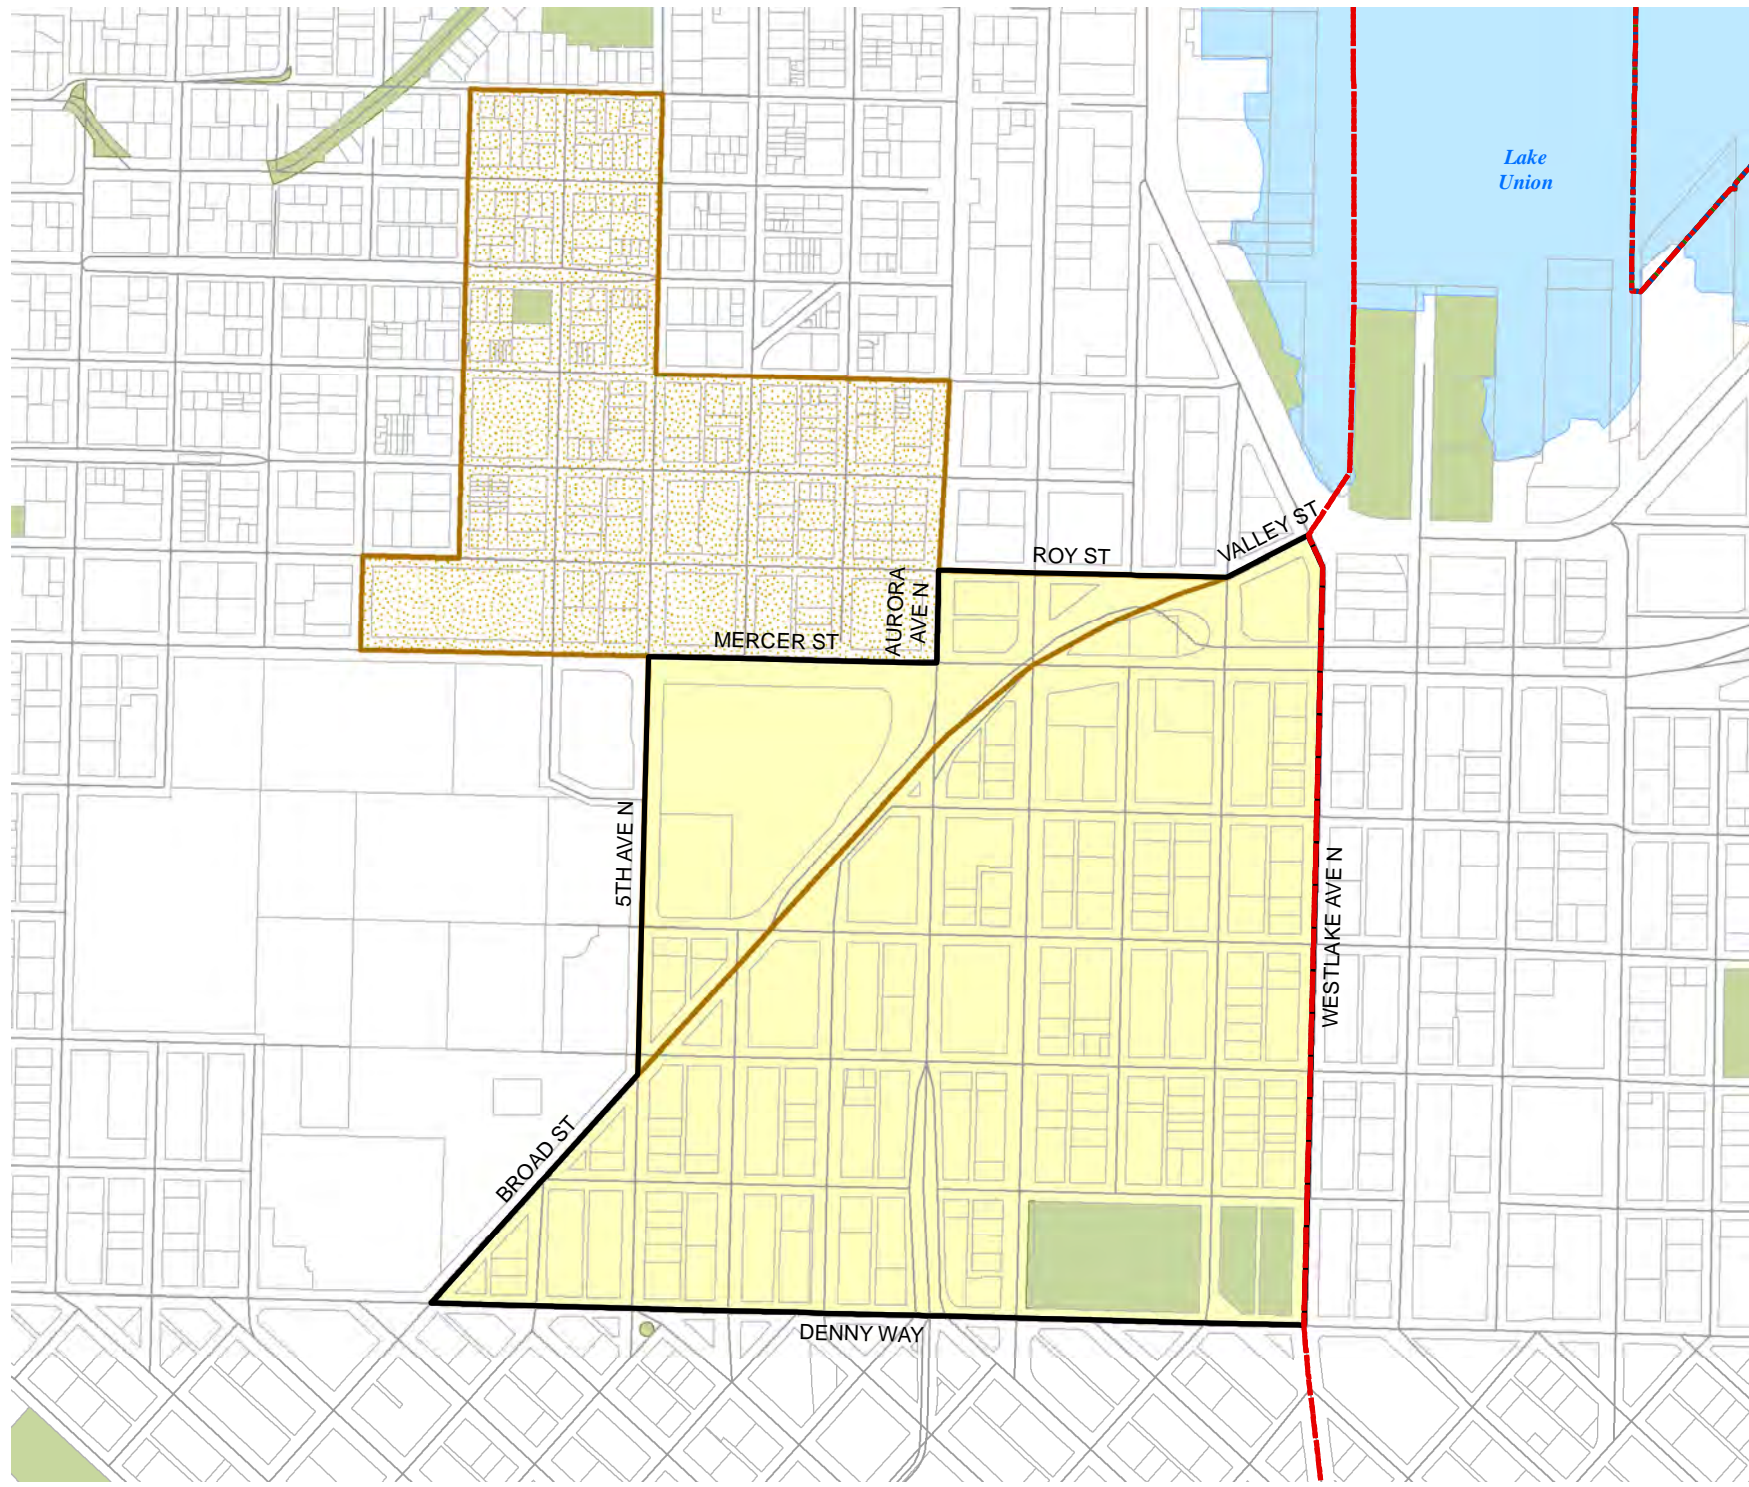

Census Tract: Tract 001400	S-T-R: 36-26-03
--------------------------------------	---------------------------

2014 Precinct Alterations

Code	Precinct Name	LG	CG	CC
2795	SEA 36-2795	36	7	4
1719	SEA 36-1719	36	7	4
2795	SEA 36-2795	36	7	4

Legend

-  Legislative District Boundaries
-  Congressional District Boundaries
-  Council District Boundaries
-  New Precinct
-  Old Precinct(s)

Census Tract: Tract 007200	S-T-R: 30-25-04
--------------------------------------	---------------------------