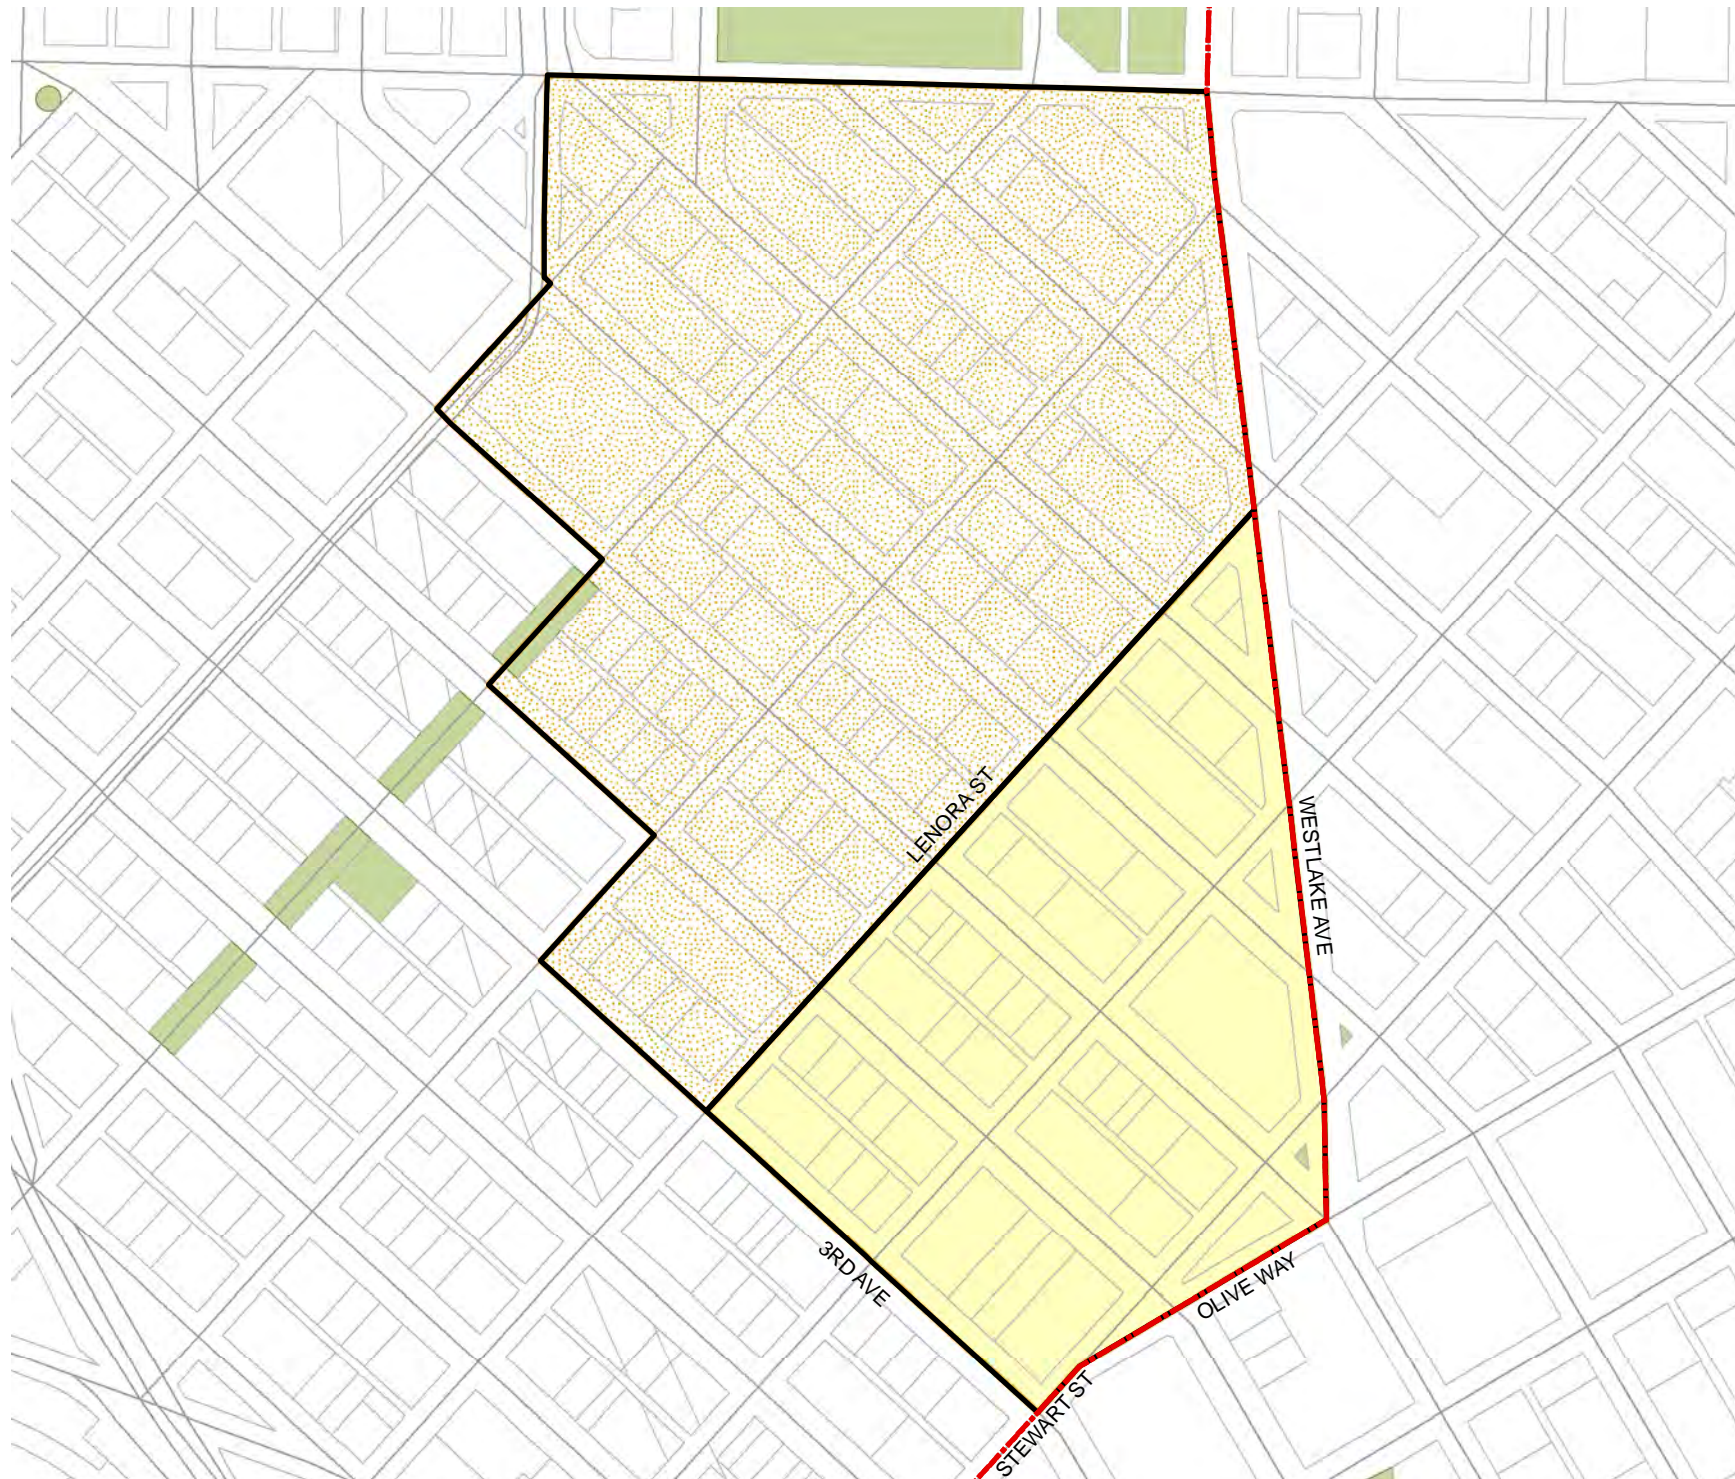

2014 Precinct Alterations

Code	Precinct Name	LG	CG	CC
3686	SEA 36-3686	36	7	4
1801	SEA 36-1801	36	7	4

Legend

- Legislative District Boundaries
- Congressional District Boundaries
- Council District Boundaries
- New Precinct
- Old Precinct(s)

Census Tract:	S-T-R:
Tract 007200	31-25-04