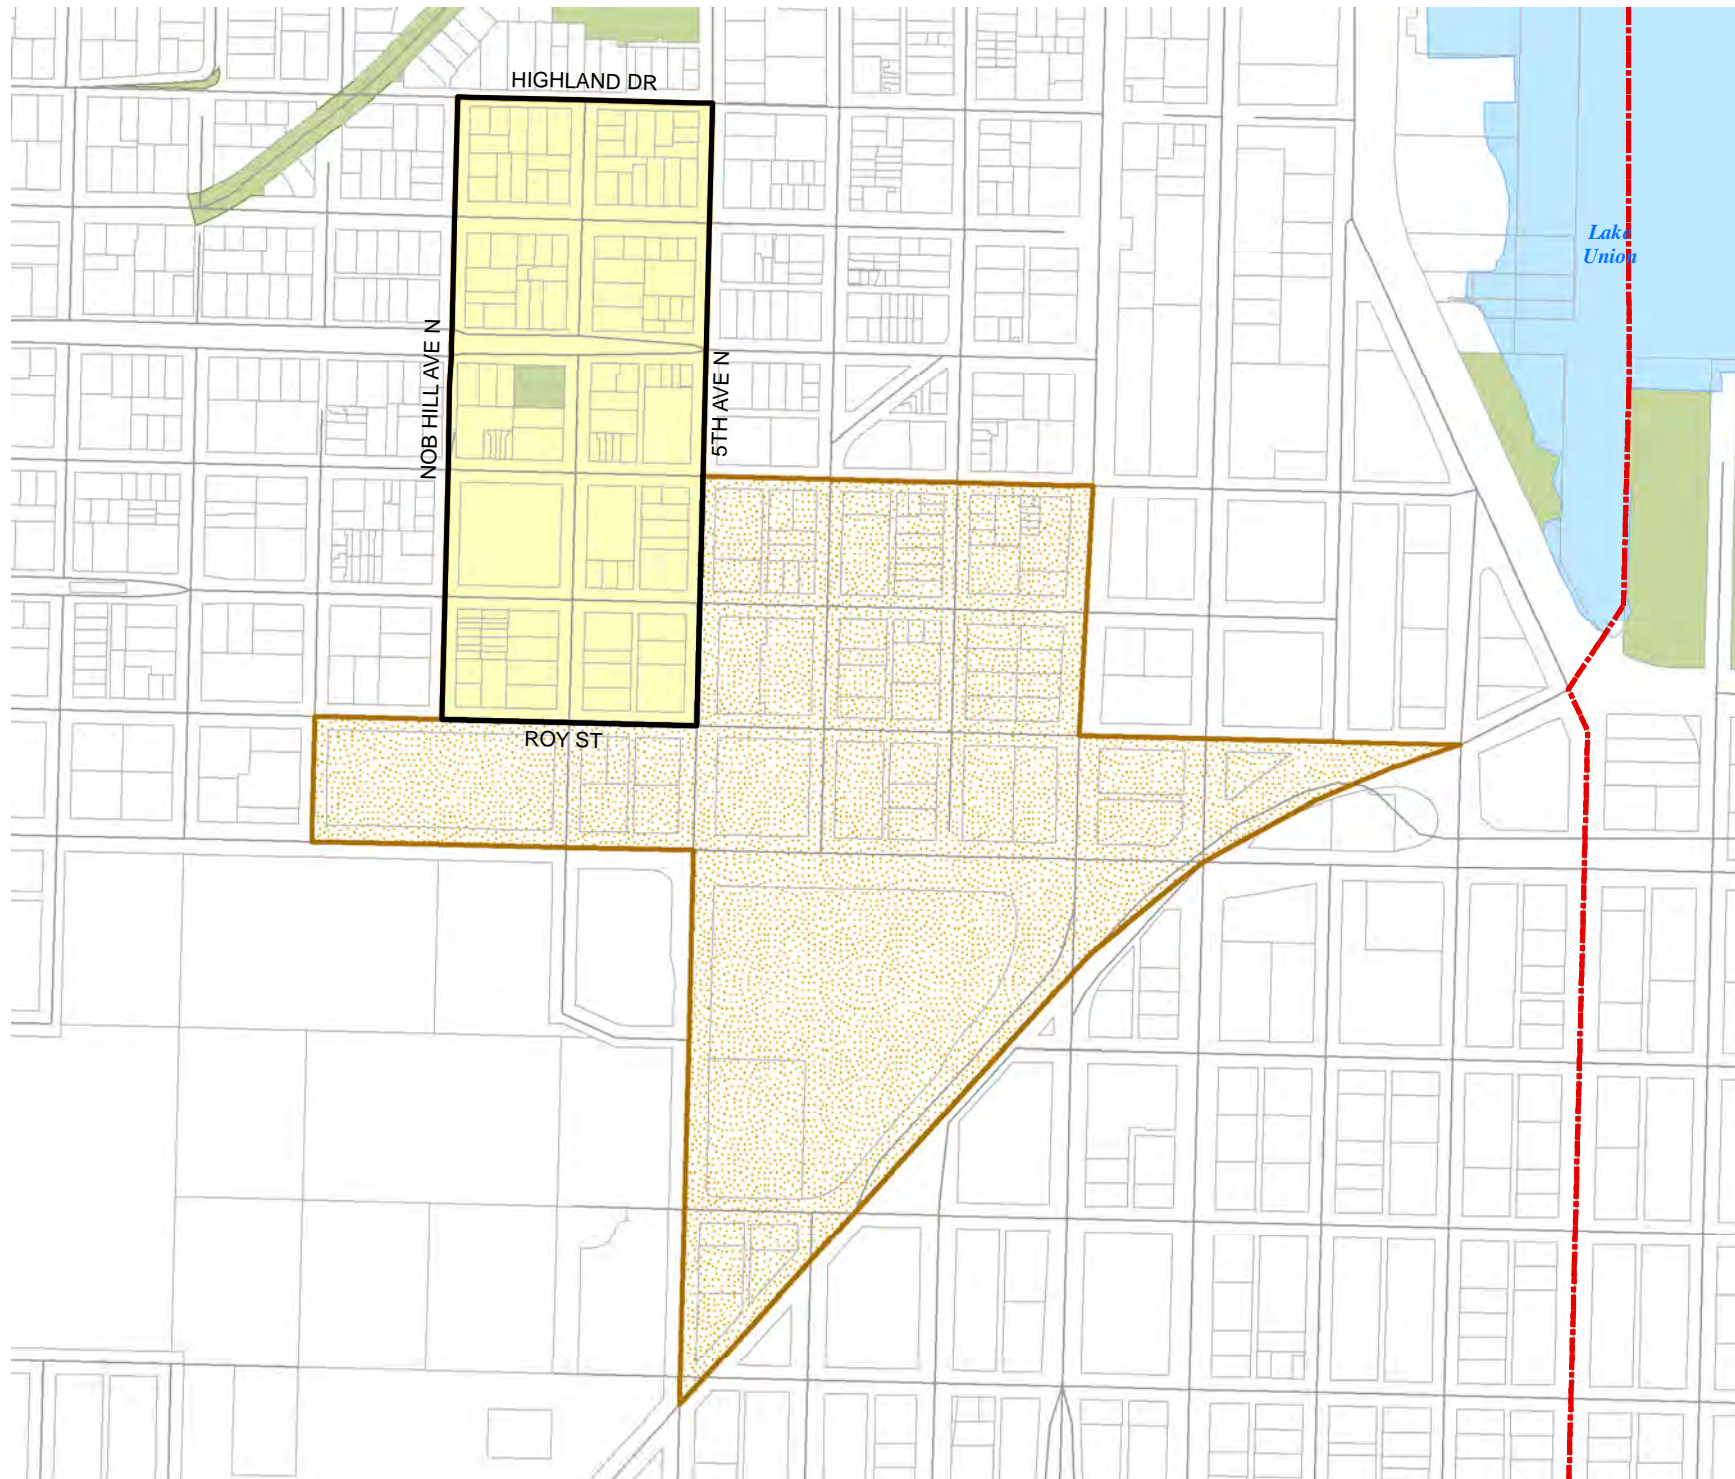

2014 Precinct Alterations

Code	Precinct Name	LG	CG	CC
1719	SEA 36-1719	36	7	4
1719	SEA 36-1719	36	7	4

Legend

-  Legislative District Boundaries
-  Congressional District Boundaries
-  Council District Boundaries
-  New Precinct
-  Old Precinct(s)

Census Tract: Tract 006700	S-T-R: 30-25-04
--------------------------------------	---------------------------

2014 Precinct Alterations

Code	Precinct Name	LG	CG	CC
1801	SEA 36-1801	36	7	4
1801	SEA 36-1801	36	7	4

Legend

-  Legislative District Boundaries
-  Congressional District Boundaries
-  Council District Boundaries
-  New Precinct
-  Old Precinct(s)

Census Tract: Tract 007200	S-T-R: 31-25-04
--------------------------------------	---------------------------