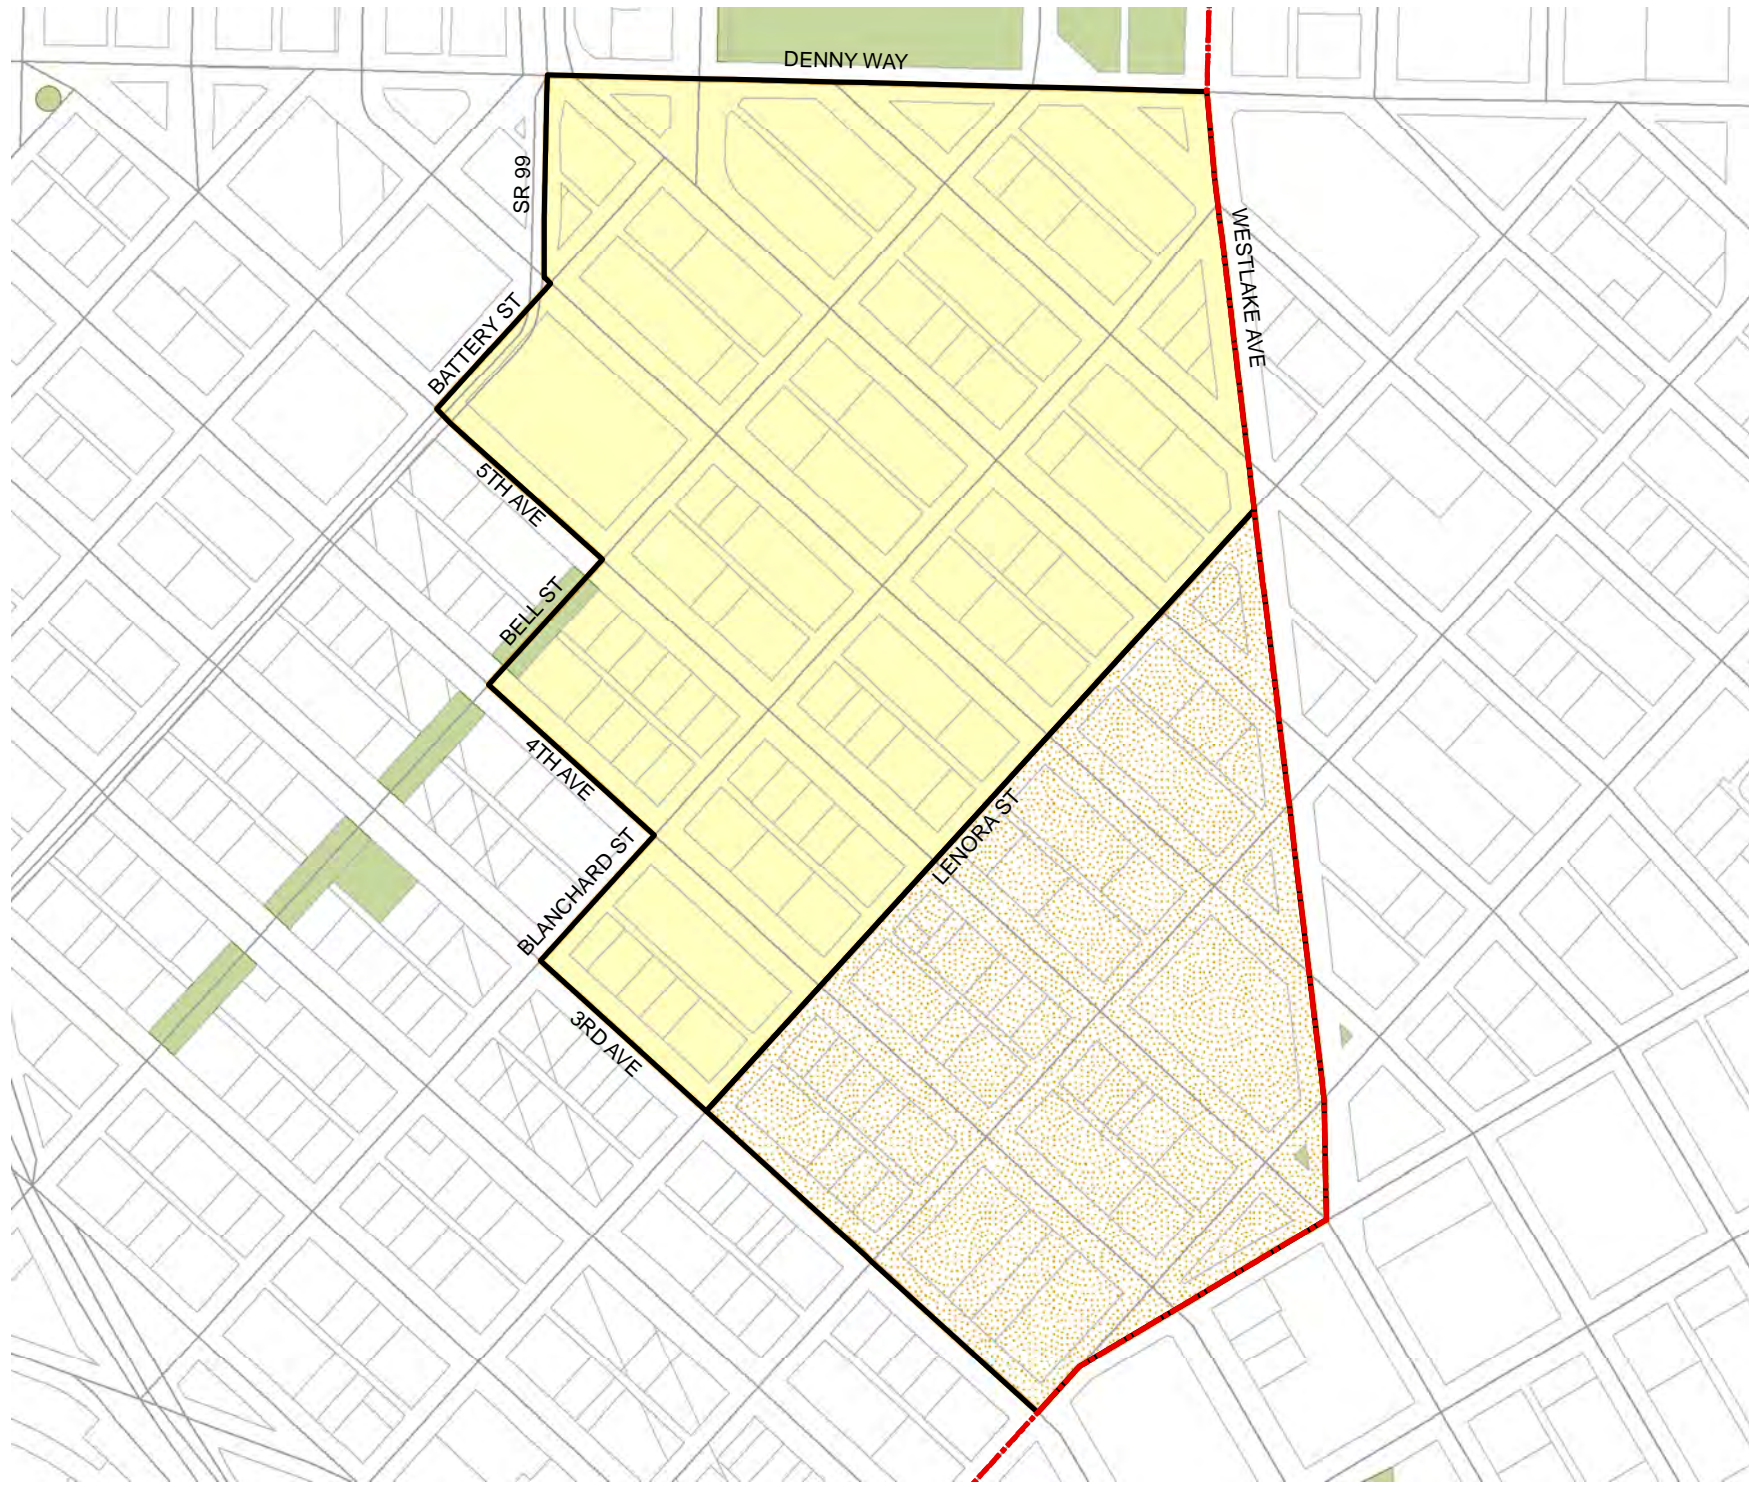

2014 Precinct Alterations

Code	Precinct Name	LG	CG	CC
1719	SEA 36-1719	36	7	4
1719	SEA 36-1719	36	7	4

Legend

-  Legislative District Boundaries
-  Congressional District Boundaries
-  Council District Boundaries
-  New Precinct
-  Old Precinct(s)

Census Tract: Tract 006700	S-T-R: 30-25-04
--------------------------------------	---------------------------

2014 Precinct Alterations

Code	Precinct Name	LG	CG	CC
1801	SEA 36-1801	36	7	4
1801	SEA 36-1801	36	7	4

Legend

-  Legislative District Boundaries
-  Congressional District Boundaries
-  Council District Boundaries
-  New Precinct
-  Old Precinct(s)

Census Tract: Tract 007200	S-T-R: 31-25-04
--------------------------------------	---------------------------