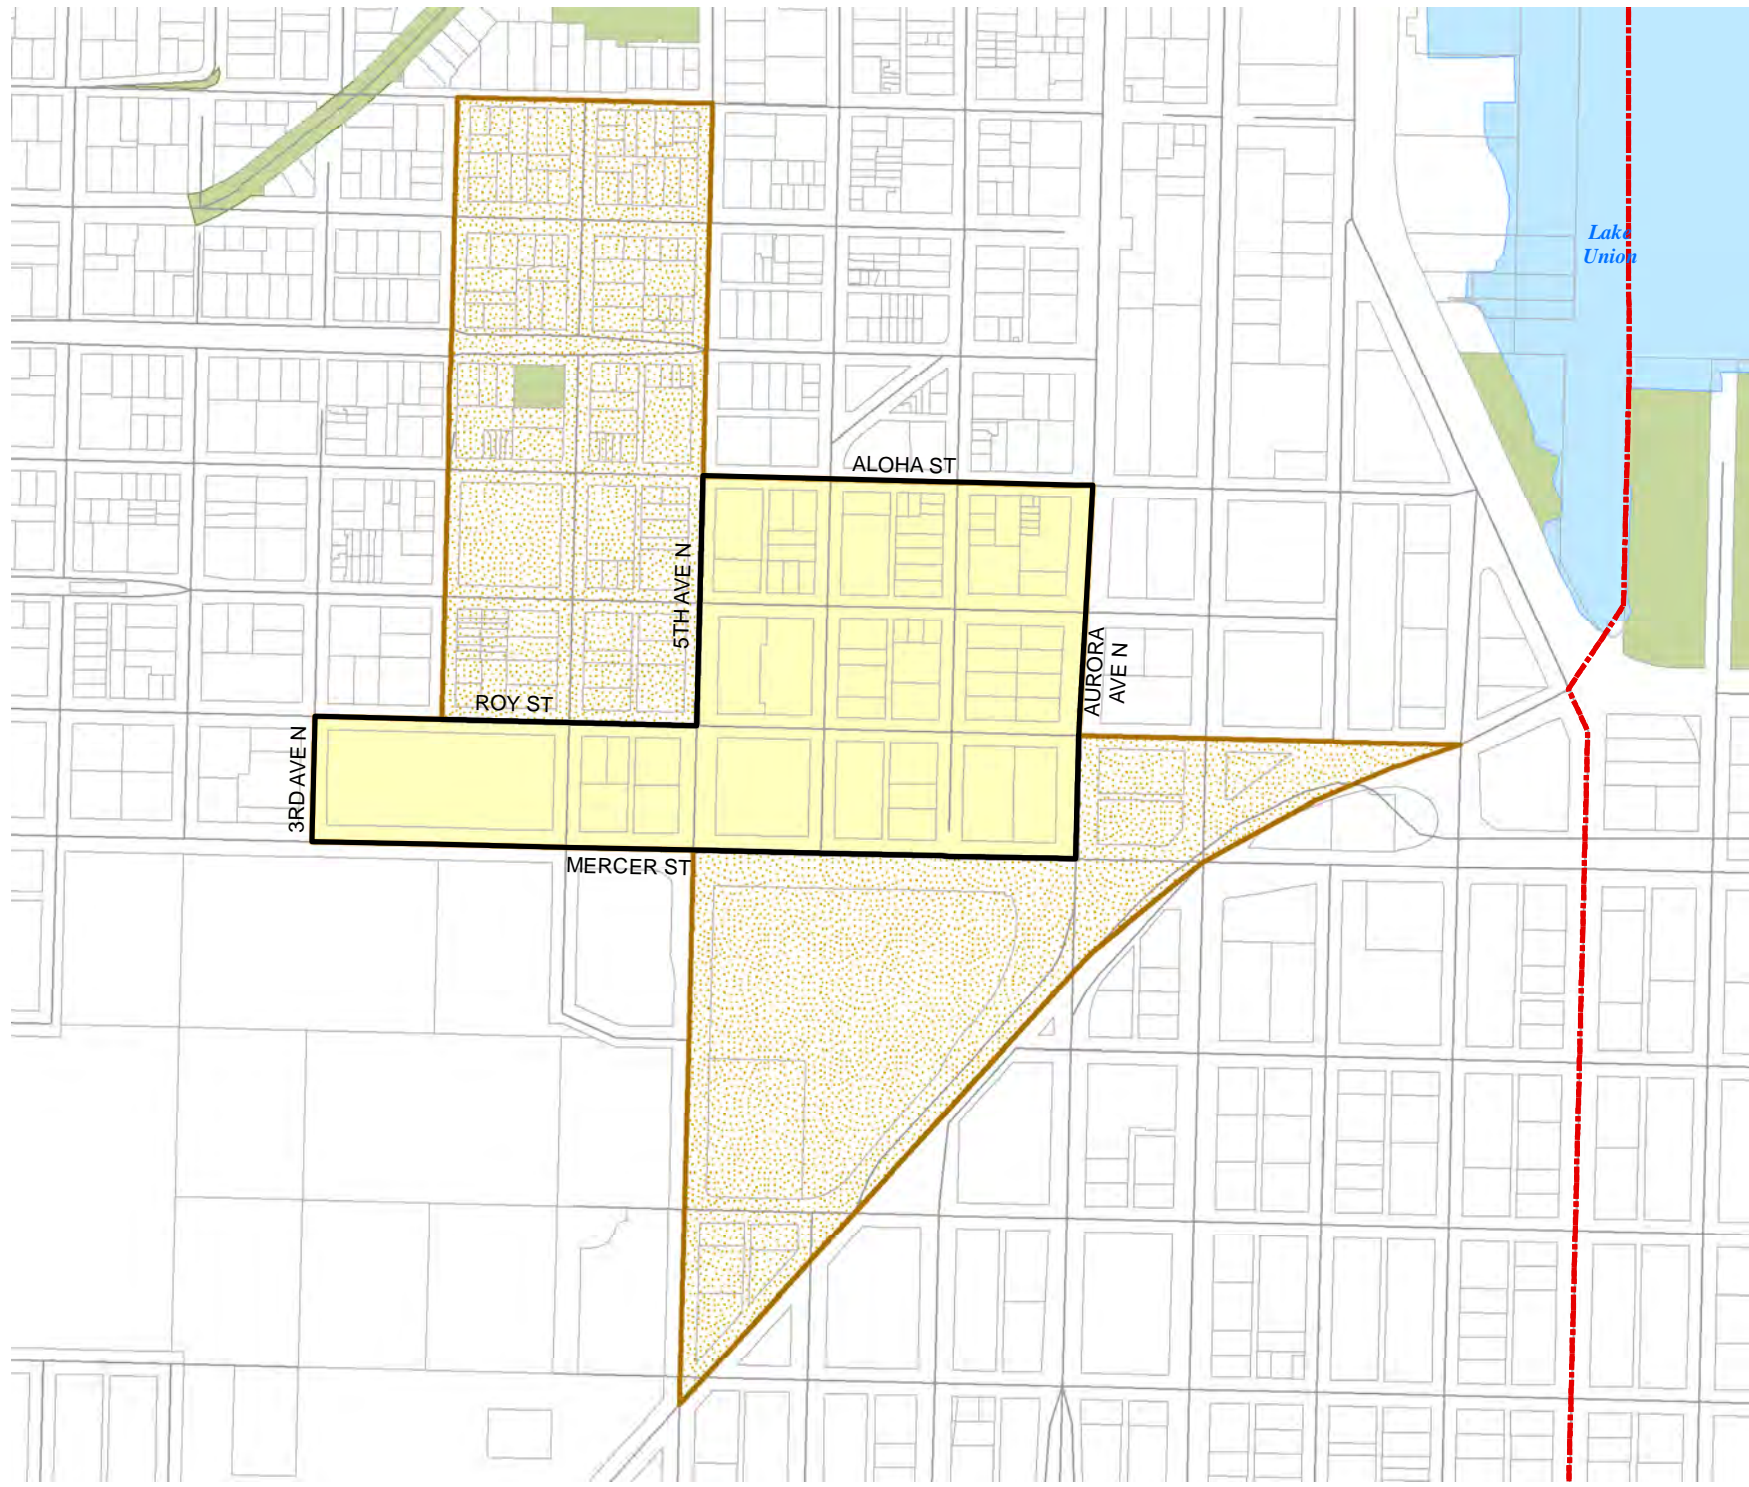

2014 Precinct Alterations

Code	Precinct Name	LG	CG	CC
3689	SEA 36-3689	36	7	4
1719	SEA 36-1719	36	7	4

Legend

- Legislative District Boundaries
- Congressional District Boundaries
- Council District Boundaries
- New Precinct
- Old Precinct(s)

Census Tract: Tract 006700	S-T-R: 30-25-04