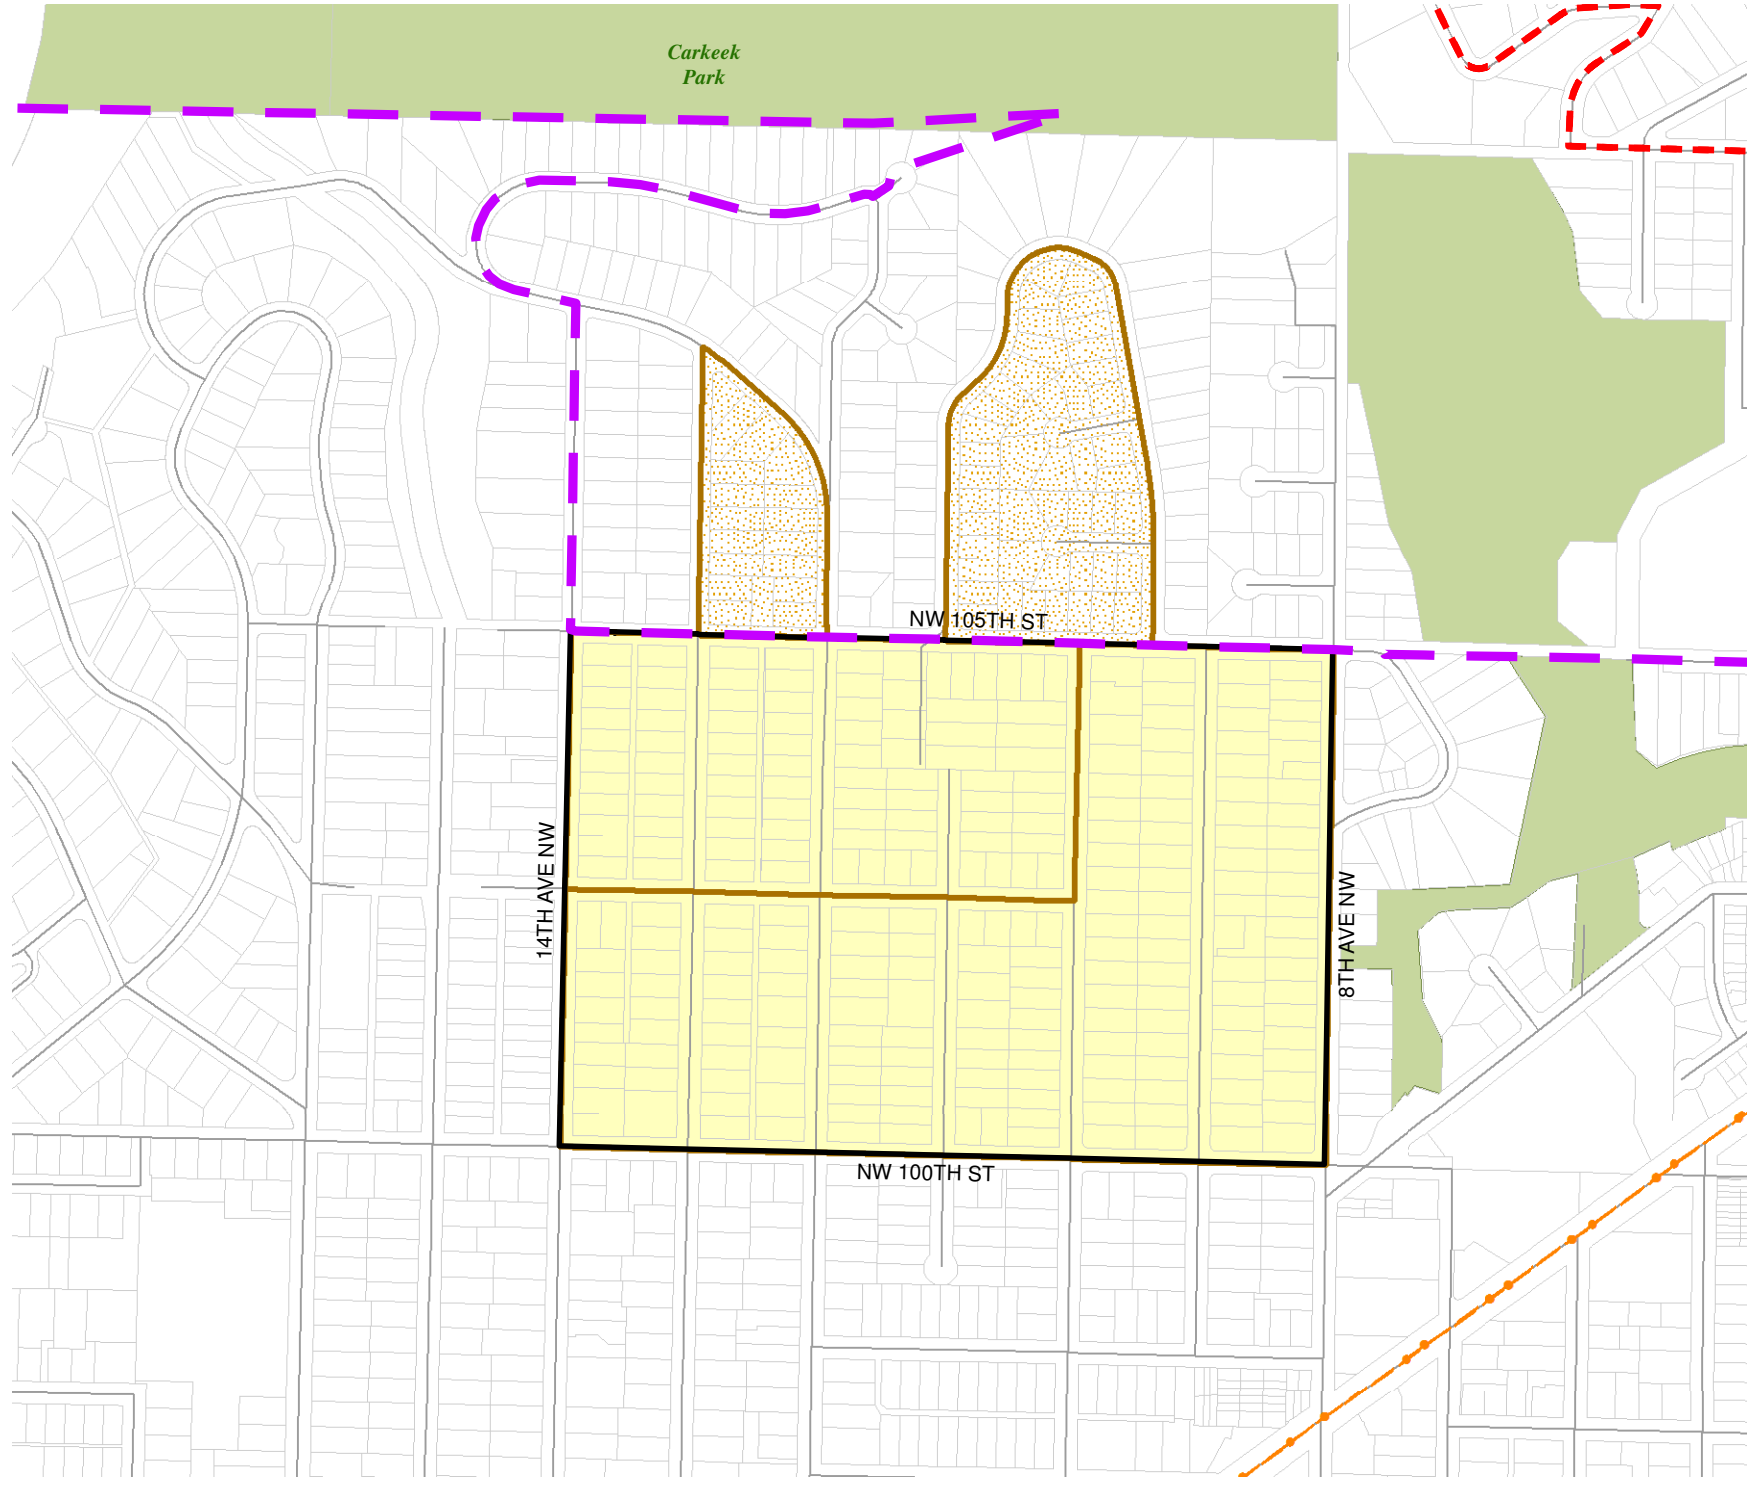

2014 Precinct Alterations

Seattle City Council Districts

Code	Precinct Name	LG	CG	CC
2533	SEA 36-2533	36	7	4
2532	SEA 36-2532	36	7	4
2533	SEA 36-2533	36	7	4

Legend

- Legislative District Boundaries
- Congressional District Boundaries
- Council District Boundaries
- Seattle City Council District Boundaries
- Seattle School Director District Boundaries
- New Precinct
- Old Precinct(s)

Census Tract: Tract 001400	S-T-R: 36-26-03