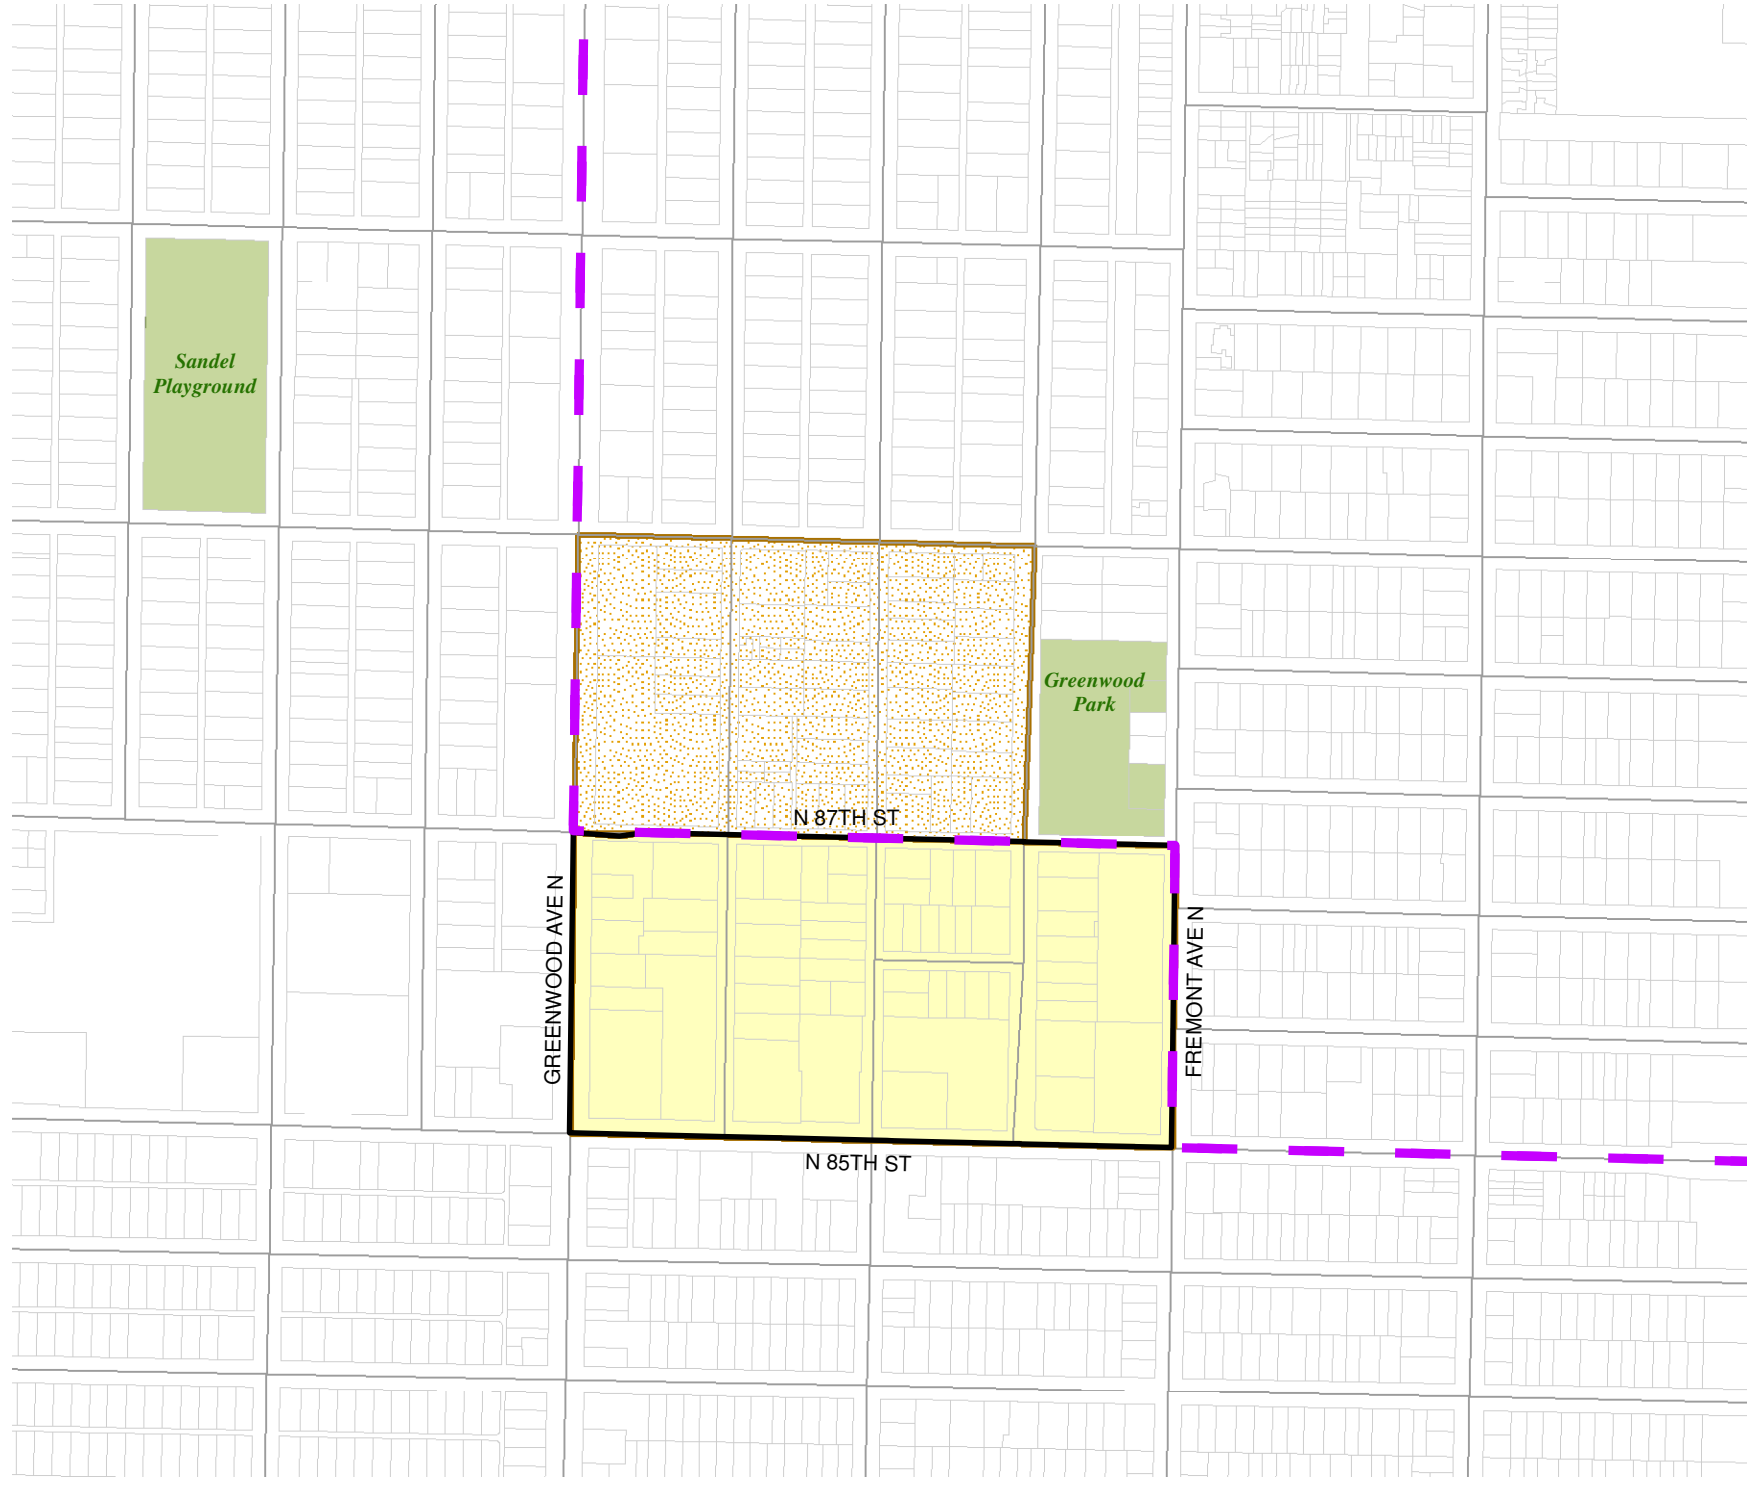

2014 Precinct Alterations

Code	Precinct Name	LG	CG	CC
1719	SEA 36-1719	36	7	4
1719	SEA 36-1719	36	7	4

Legend

-  Legislative District Boundaries
-  Congressional District Boundaries
-  Council District Boundaries
-  New Precinct
-  Old Precinct(s)

Census Tract: Tract 006700	S-T-R: 30-25-04
--------------------------------------	---------------------------

2014 Precinct Alterations

Code	Precinct Name	LG	CG	CC
1801	SEA 36-1801	36	7	4
1801	SEA 36-1801	36	7	4

Legend

-  Legislative District Boundaries
-  Congressional District Boundaries
-  Council District Boundaries
-  New Precinct
-  Old Precinct(s)

Census Tract: Tract 007200	S-T-R: 31-25-04
--------------------------------------	---------------------------