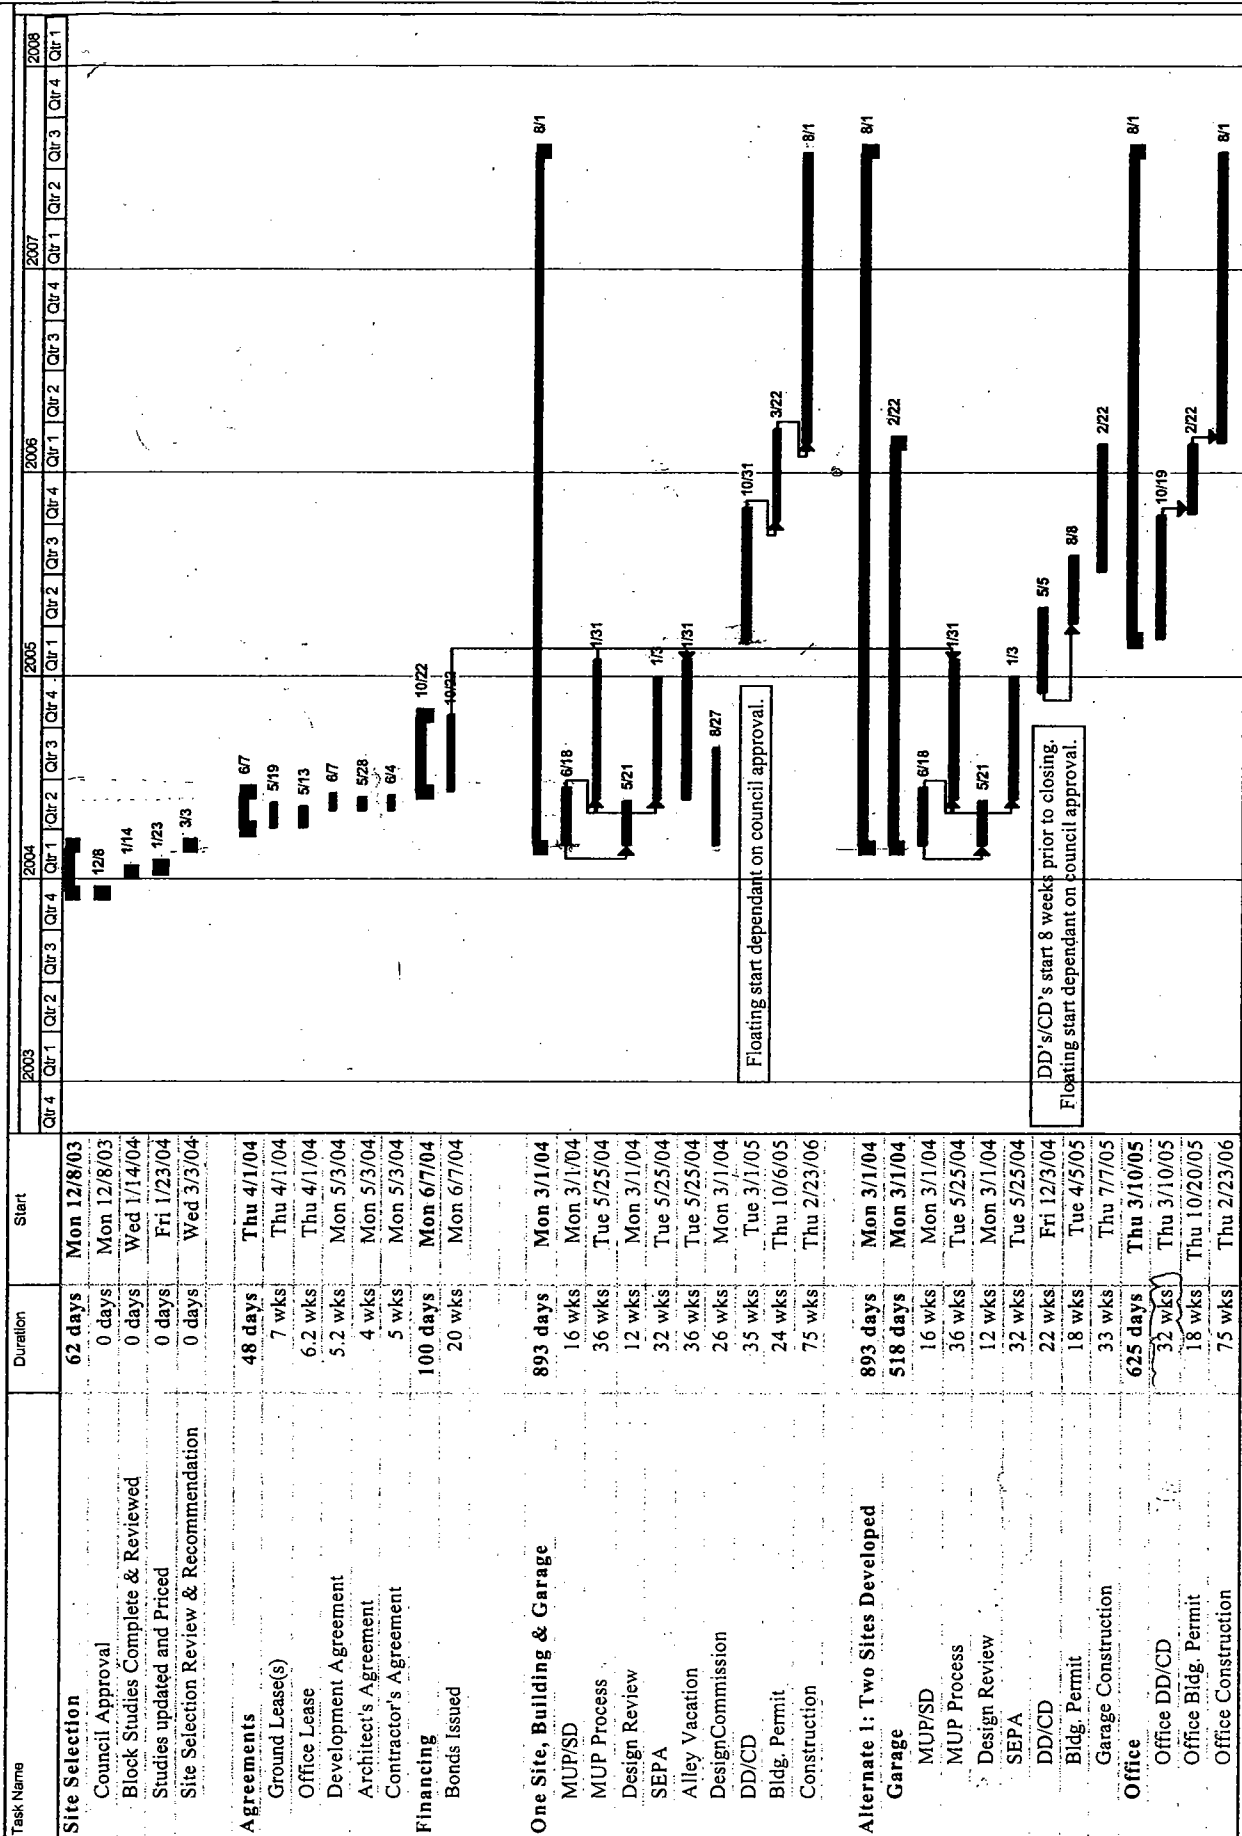

King County Goat Hill Schedule  
Preliminary - January 23, 2004

Figure A