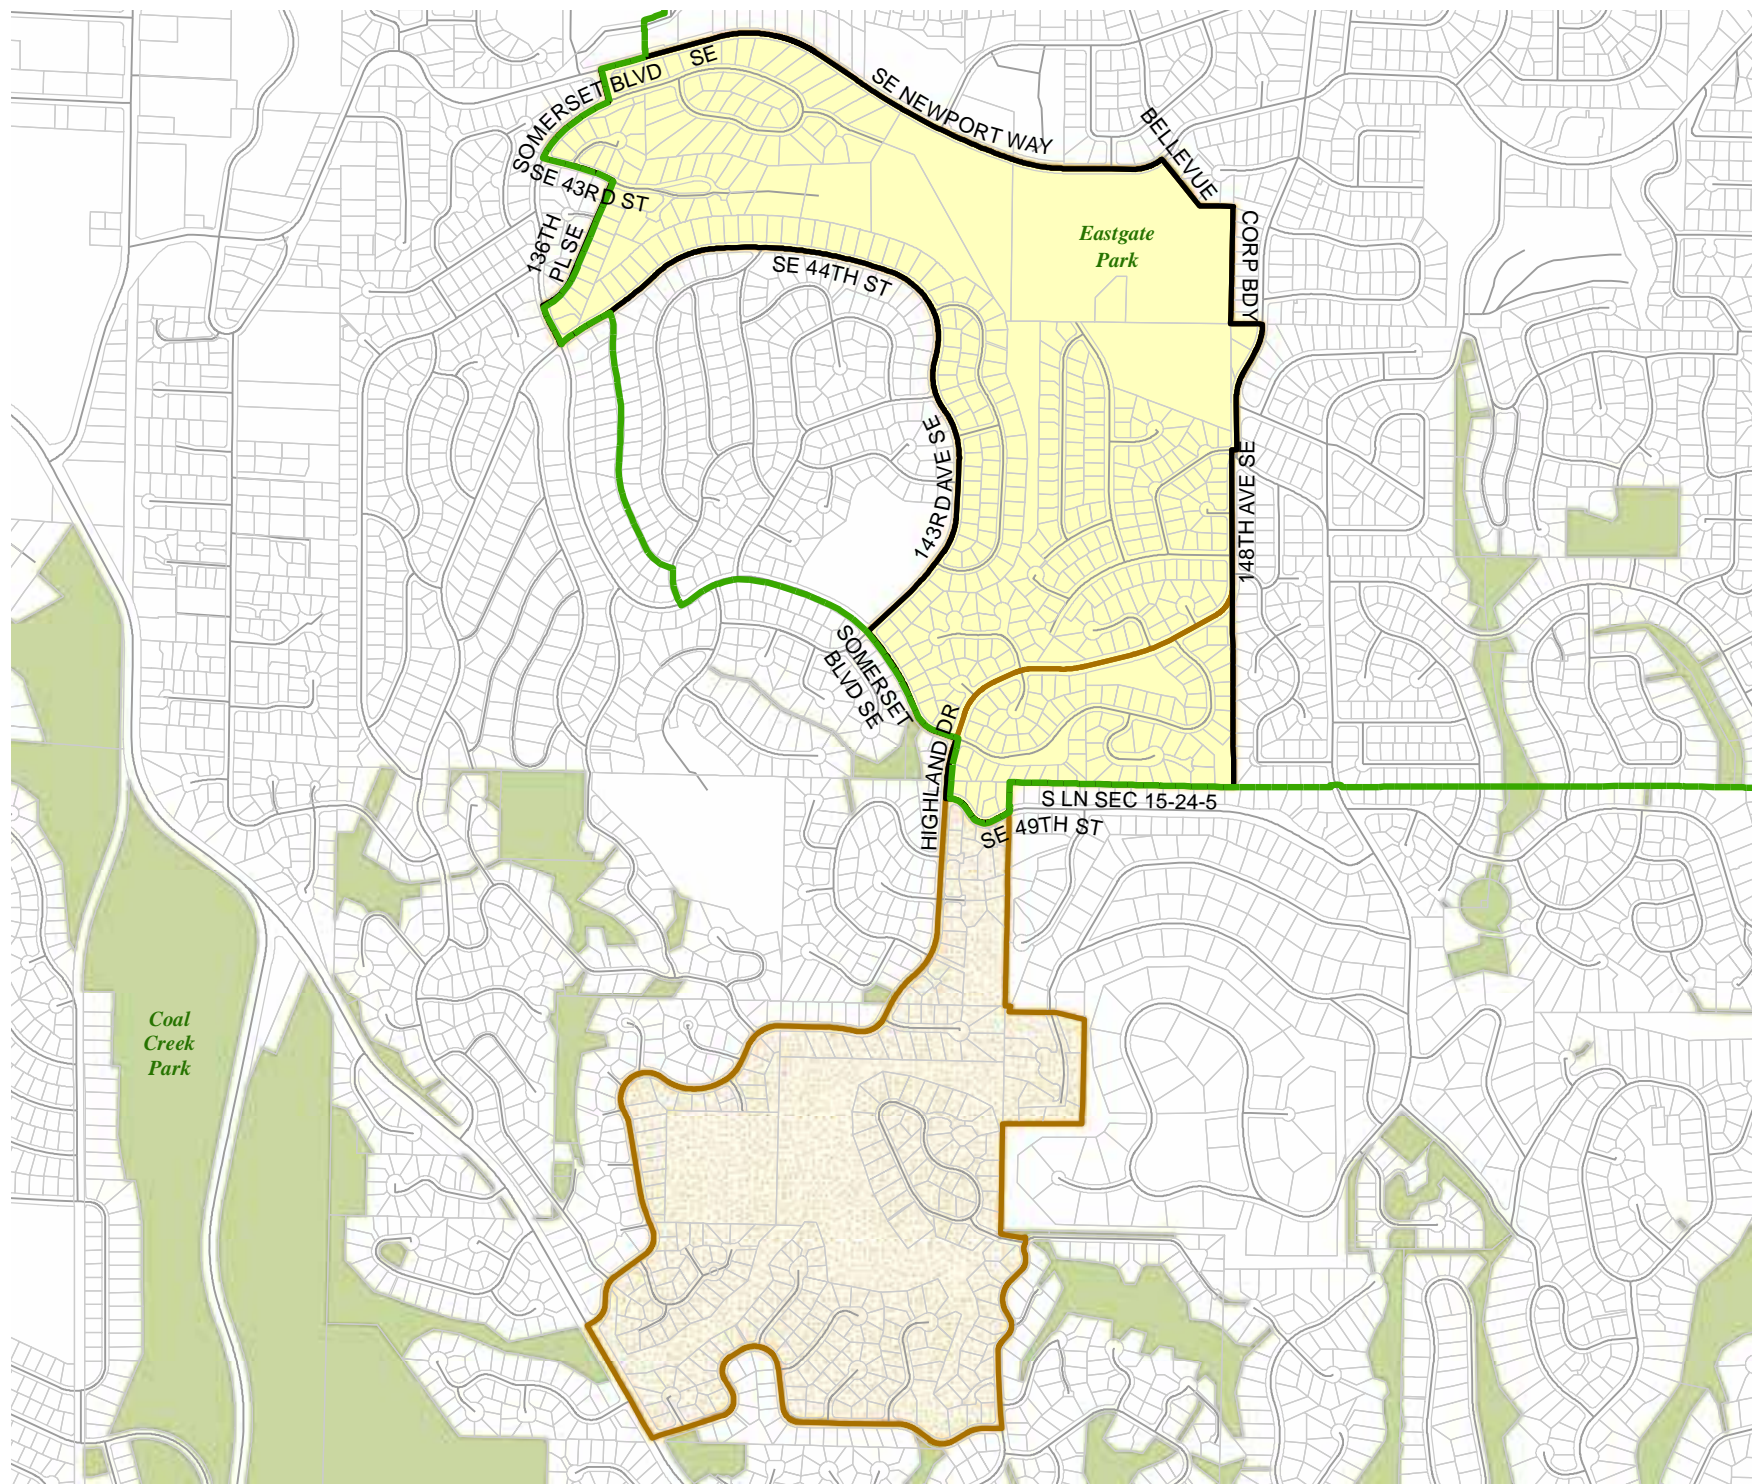

2012 Redistricting

Code	Precinct Name	LG	CG	CC
0219	BEL 41-0219	41	9	6
0219	BEL 41-0219	41	8	6

Legend

- Legislative District Boundaries
- Congressional District Boundaries
- Council District Boundaries
- New Precinct
- Old Precinct(s)

Legend

- Legislative District Boundaries
- Congressional District Boundaries
- Council District Boundaries
- New Precinct
- Old Precinct(s)

Census Tract: Tracts 024901 & 024902	S-T-R: 15-24-05
--	---------------------------