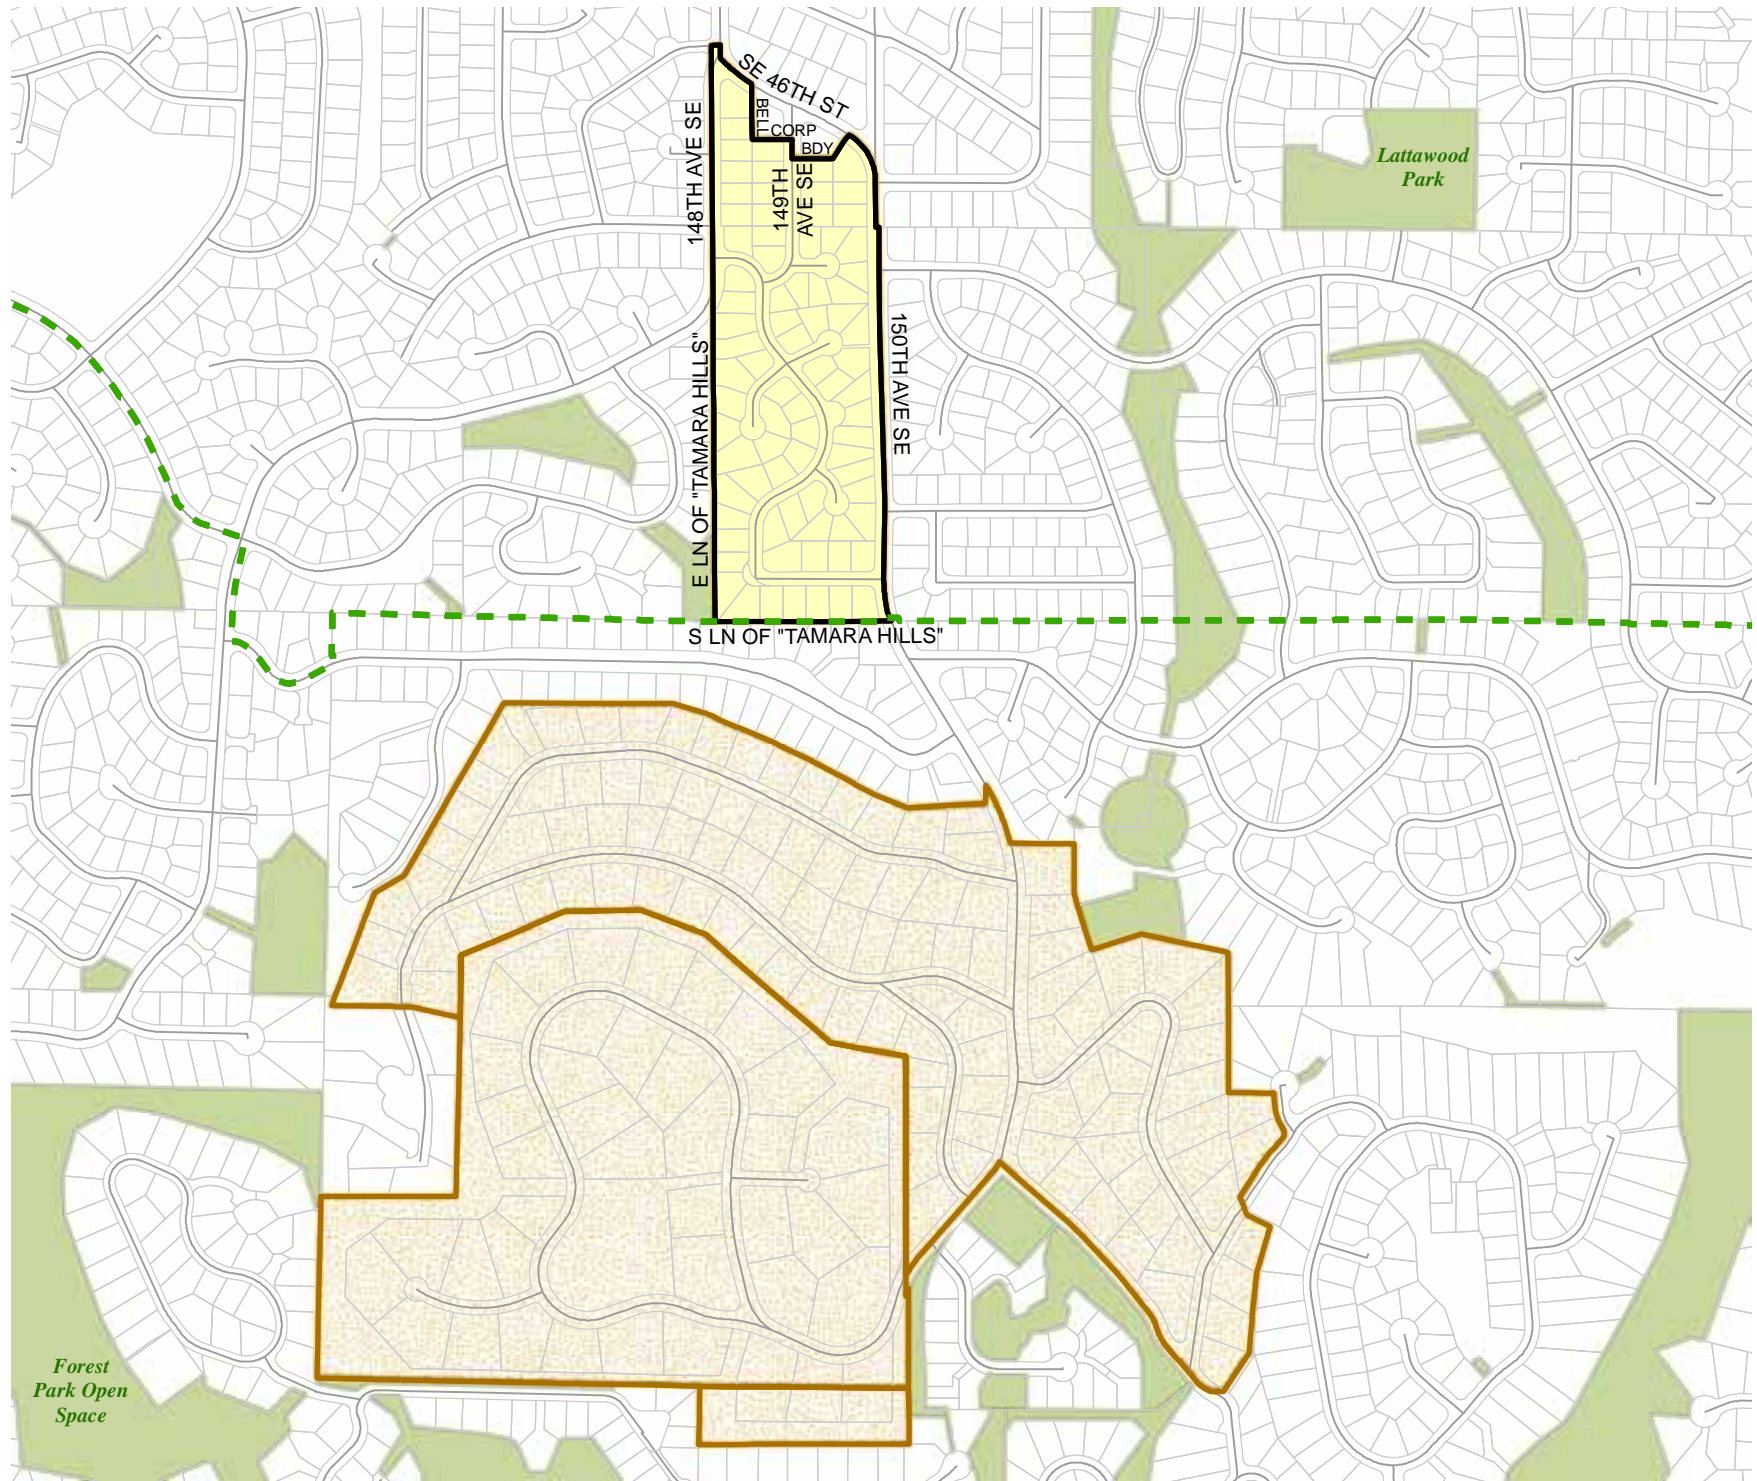

Census Tract:	S-T-R:
Tract 025003	13-24-05

2012 Redistricting

Code	Precinct Name	LG	CG	CC
0221	BEL 48-0221	48	9	6
0219	BEL 41-0219	41	8	6
0221	BEL 48-0221	48	8	6

Legend

-  Legislative District Boundaries
-  Congressional District Boundaries
-  Council District Boundaries
-  New Precinct
-  Old Precinct(s)

Census Tract:	S-T-R:
Tract 023601 & 023700	27-25-05, 28-25-05, & 29-25-05

2012 Redistricting

Code	Precinct Name	LG	CG	CC
3621	CREST	41	9	6
0518	HILLTOP	41	8	9

Legend

- Legislative District Boundaries
- Congressional District Boundaries
- Council District Boundaries
- New Precinct
- Old Precinct(s)