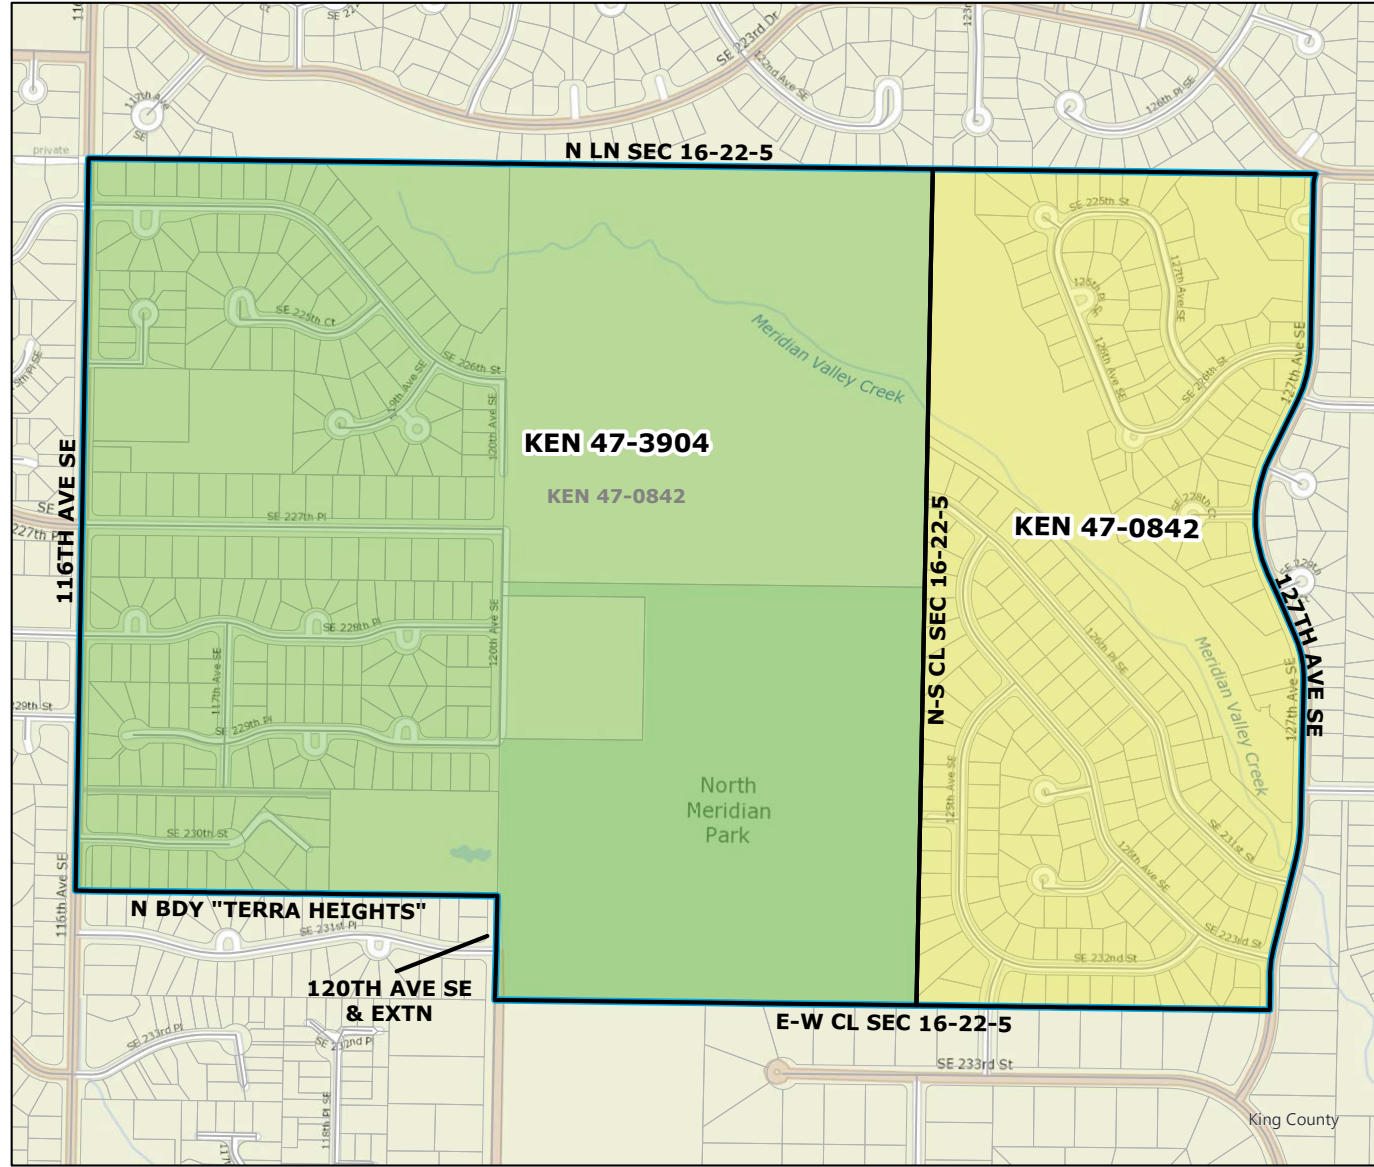

2021 Precinct Alterations

Code	Precinct Name	LG	CG	CC
3904	KEN 47-3904	47	9	5
0842	KEN 47-0842	47	9	5

Original Precinct(s)				
0842	KEN 47-0842	47	9	5

*: Denotes precinct(s) that have been abolished.
Precinct map produced by King County GIS Elections in accordance with KCC 1.12.101 & RCW 29A.16.040

Legend

- Original Precinct(s)
- New Precinct(s)
- Altered Precinct(s)