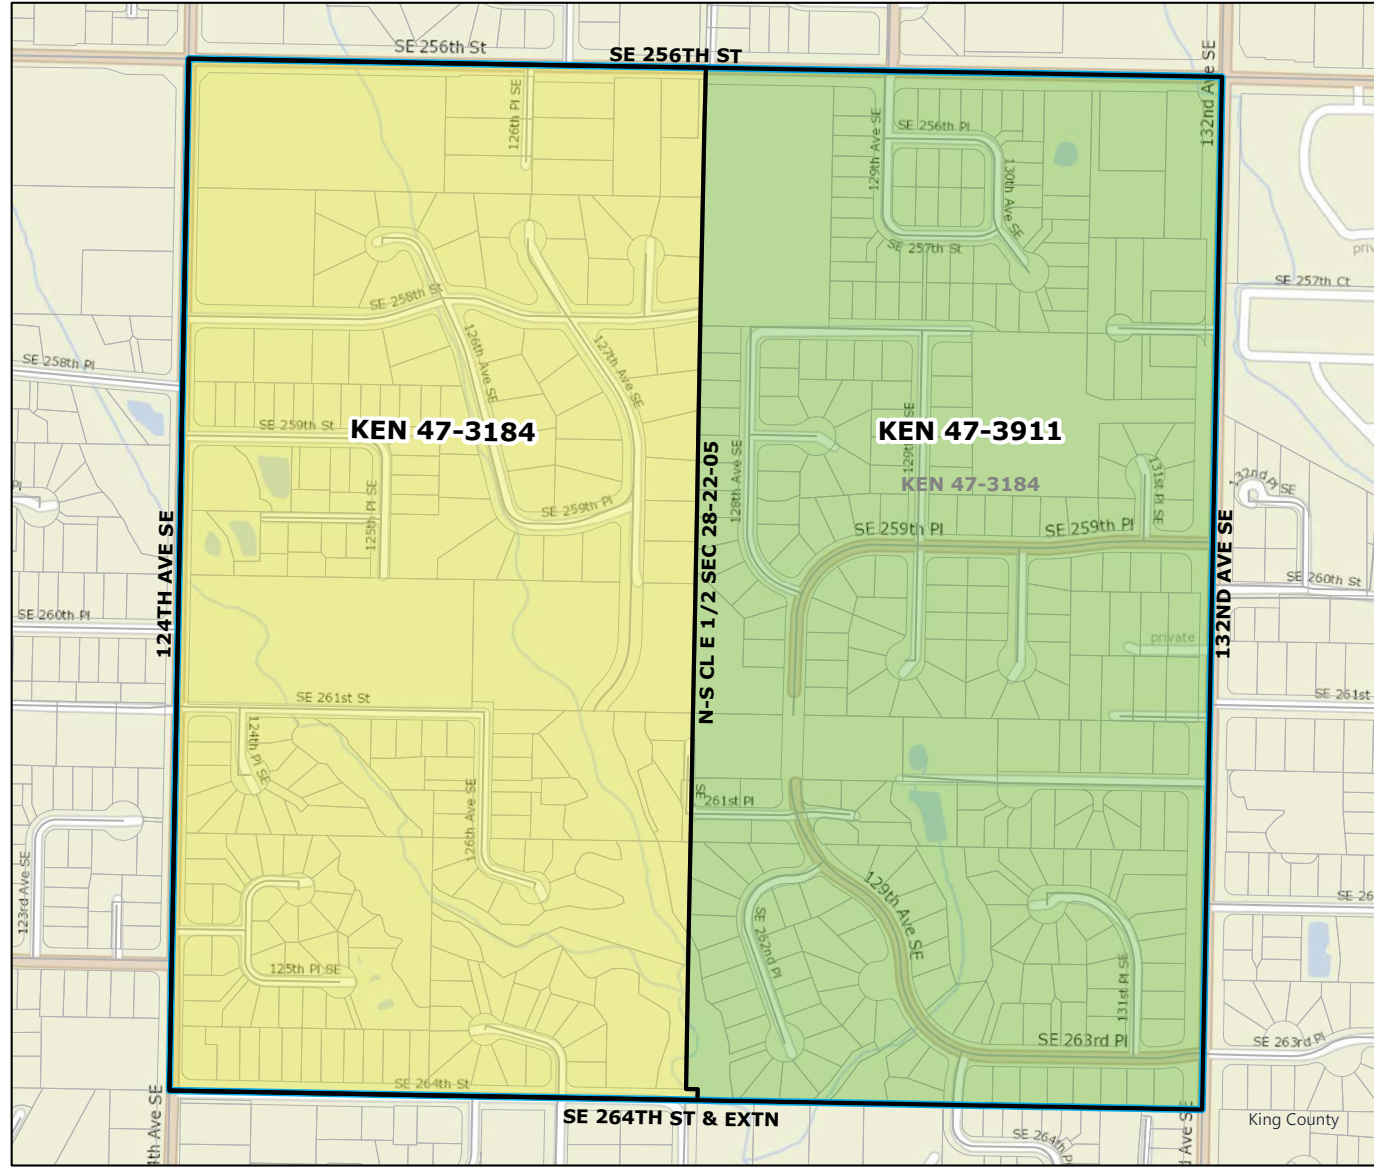

Legend

- Original Precinct(s)
- New Precinct(s)
- Altered Precinct(s)

2021 Precinct Alterations

Code	Precinct Name	LG	CG	CC
3909	KEN 47-3909	47	9	5
1102	KEN 47-1102	47	9	5

Original Precinct(s)				
1102	KEN 47-1102	47	9	5

*: Denotes precinct(s) that have been abolished.
 Precinct map produced by King County GIS Elections in accordance with KCC 1.12.101 & RCW 29A.16.040

Legend

- Original Precinct(s)
- New Precinct(s)
- Altered Precinct(s)