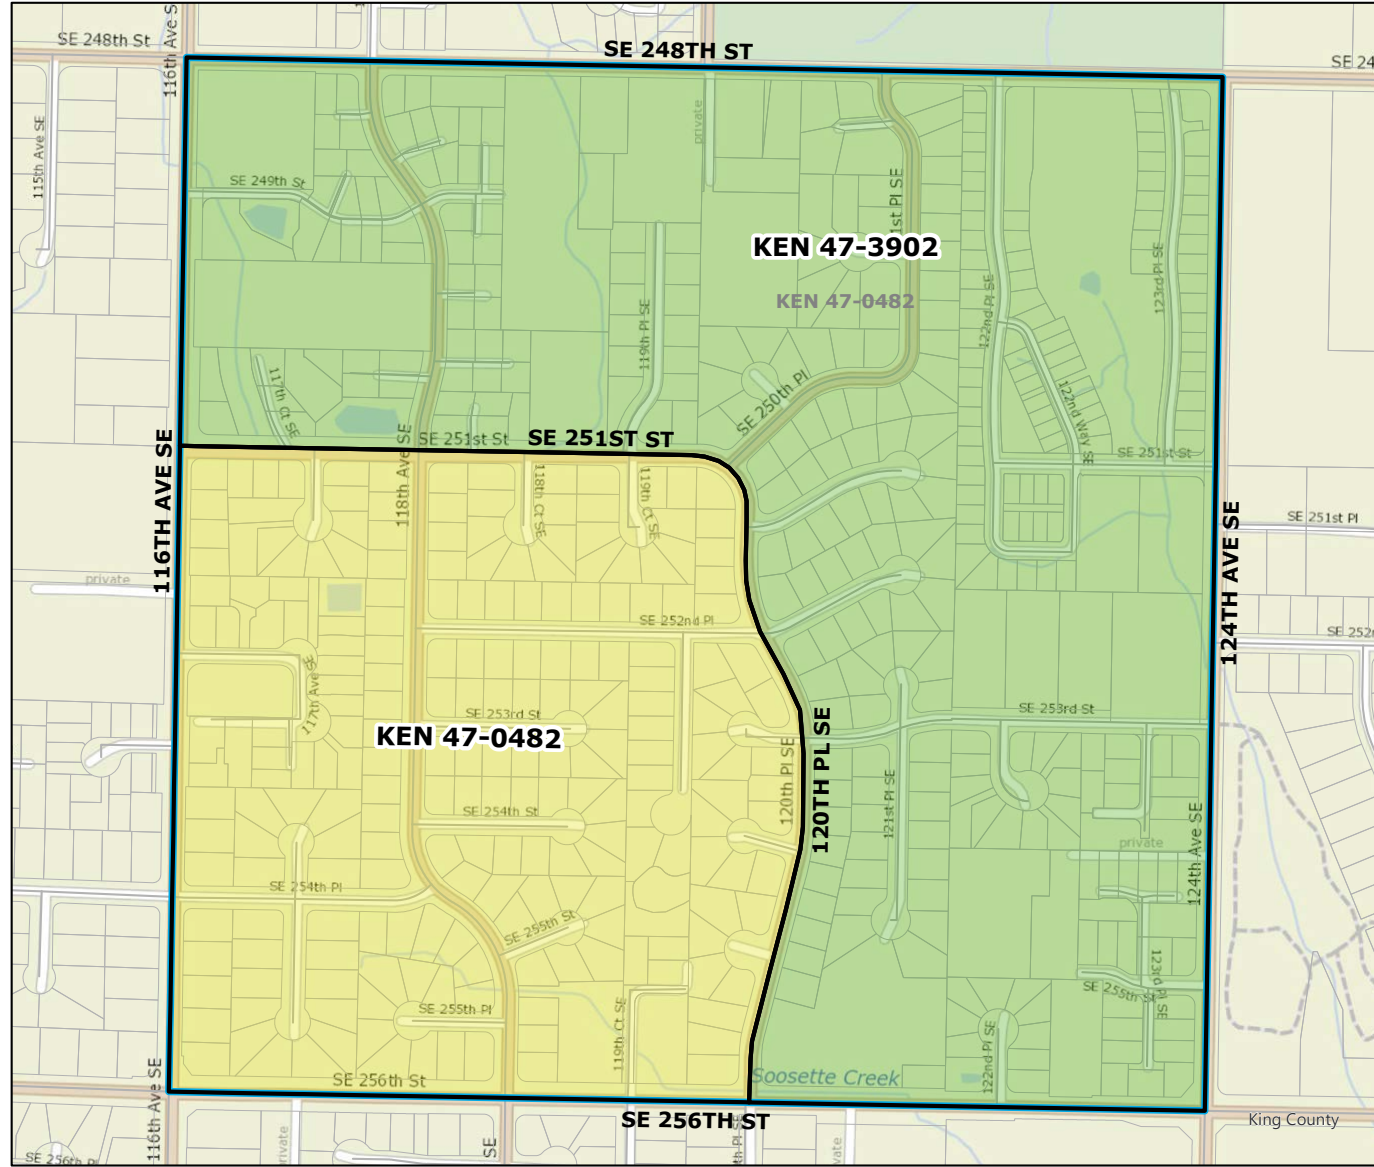

2021 Precinct Alterations

Code	Precinct Name	LG	CG	CC
3902	KEN 47-3902	47	8	5
0482	KEN 47-0482	47	8	5

Original Precinct(s)				
0482	KEN 47-0482	47	8	5

*: Denotes precinct(s) that have been abolished.
Precinct map produced by King County GIS Elections in accordance with KCC 1.12.101 & RCW 29A.16.040

Legend

- Original Precinct(s)
- New Precinct(s)
- Altered Precinct(s)