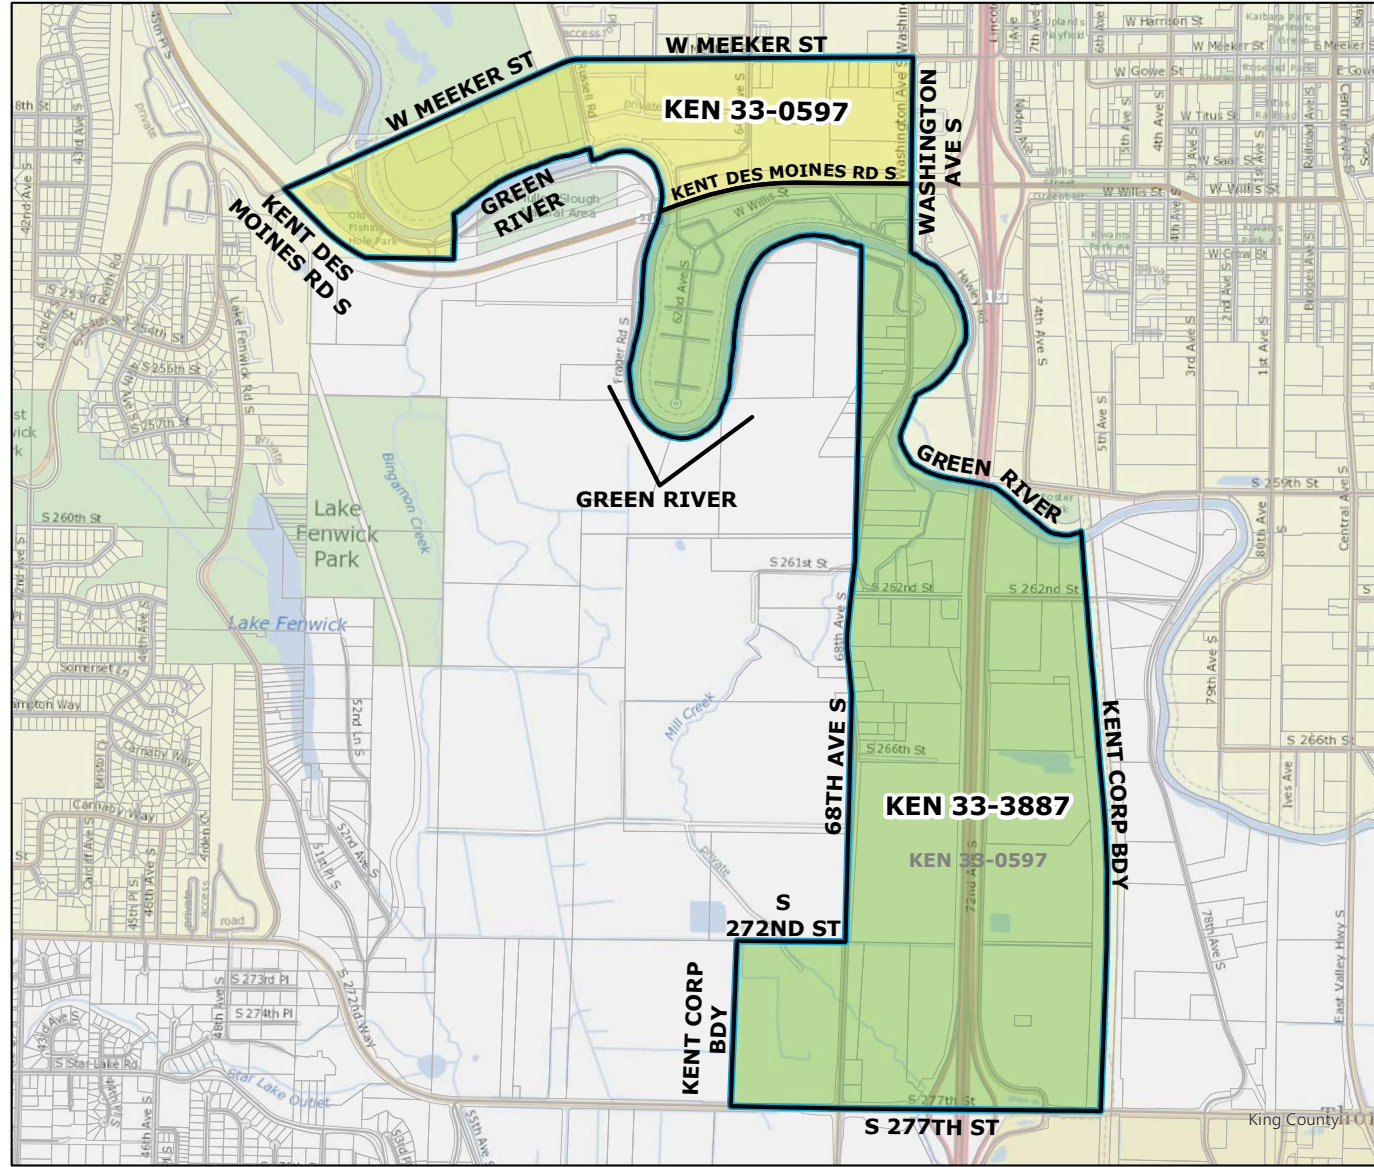

2021 Precinct Alterations

Code	Precinct Name	LG	CG	CC
3887	KEN 33-3887	33	9	5
0597	KEN 33-0597	33	9	5

Original Precinct(s)				
0597	KEN 33-0597	33	9	5

*: Denotes precinct(s) that have been abolished.
Precinct map produced by King County GIS Elections in accordance with KCC 1.12.101 & RCW 29A.16.040

Legend

- Original Precinct(s)
- New Precinct(s)
- Altered Precinct(s)