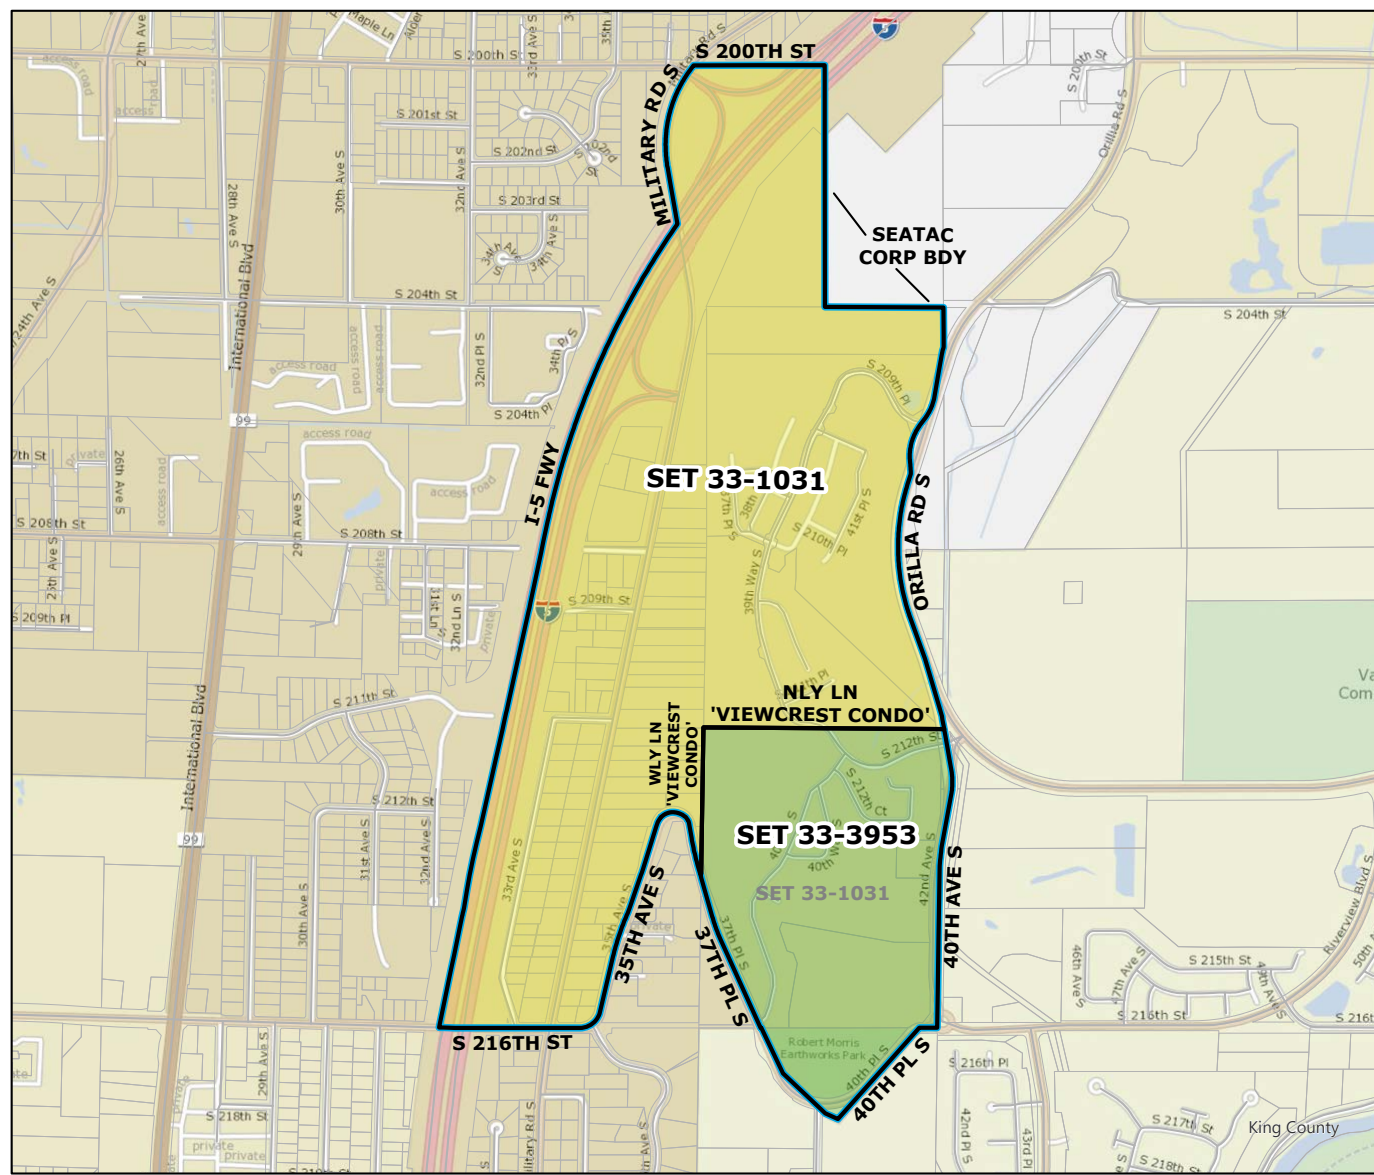

2021 Precinct Alterations

Code	Precinct Name	LG	CG	CC
3953	SET 33-3953	33	9	5
1031	SET 33-1031	33	9	5

Original Precinct(s)				
1031	SET 33-1031	33	9	5

*: Denotes precinct(s) that have been abolished.
Precinct map produced by King County GIS Elections in accordance with KCC 1.12.101 & RCW 29A.16.040

Legend

- Original Precinct(s)
- New Precinct(s)
- Altered Precinct(s)