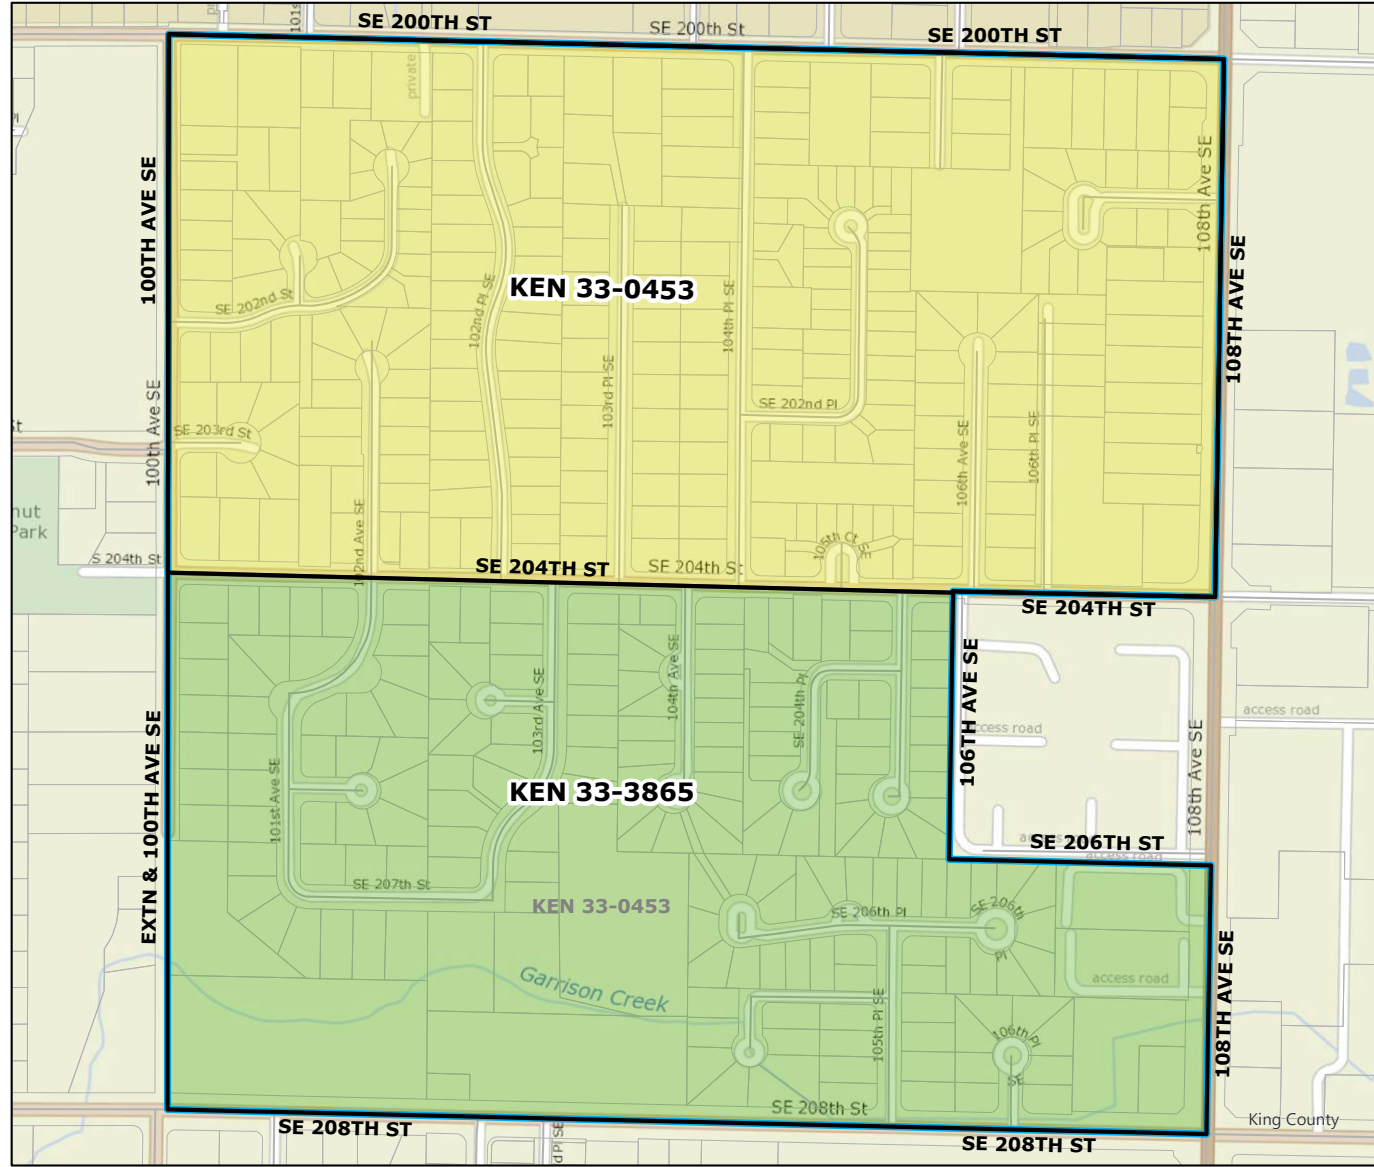

2021 Precinct Alterations

Code	Precinct Name	LG	CG	CC
3865	KEN 33-3865	33	9	5
0453	KEN 33-0453	33	9	5

Original Precinct(s)				
0453	KEN 33-0453	33	9	5

*: Denotes precinct(s) that have been abolished.
Precinct map produced by King County GIS Elections in accordance with KCC 1.12.101 & RCW 29A.16.040

Legend

- Original Precinct(s)
- New Precinct(s)
- Altered Precinct(s)