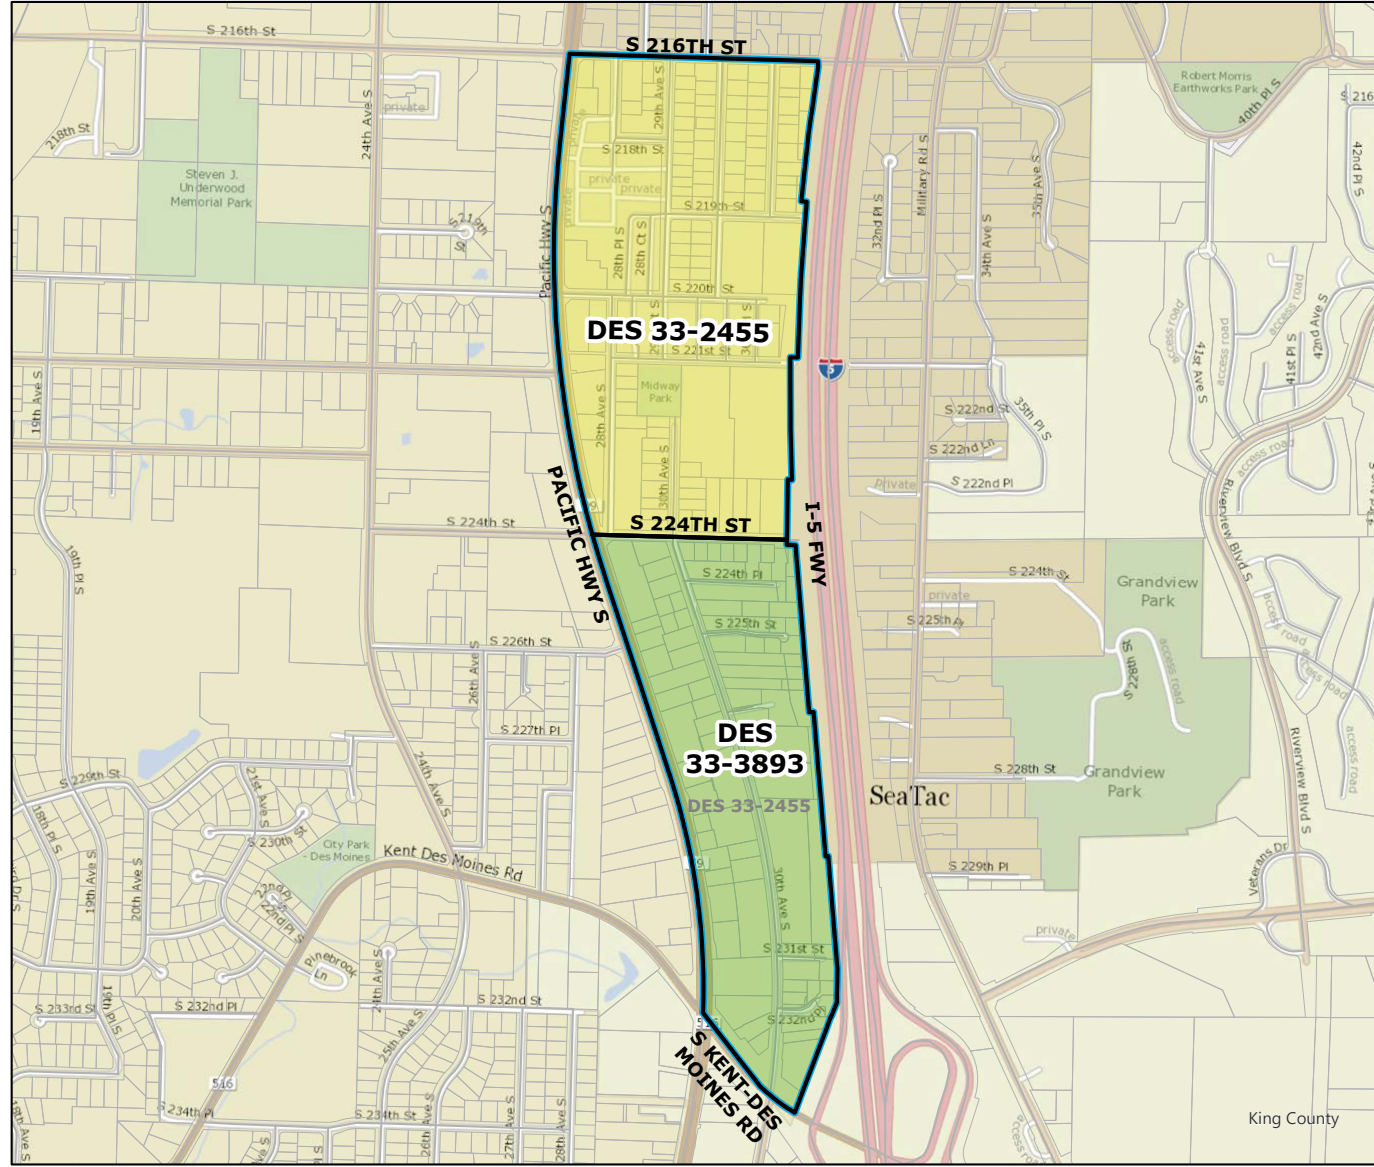

2021 Precinct Alterations

Code	Precinct Name	LG	CG	CC
3888	DES 30-3888	30	9	5
0954	DES 30-0954	30	9	5

Original Precinct(s)				
0954	DES 30-0954	30	9	5

*: Denotes precinct(s) that have been abolished.
 Precinct map produced by King County GIS Elections in accordance with KCC 1.12.101 & RCW 29A.16.040

Legend

-  Original Precinct(s)
-  New Precinct(s)
-  Altered Precinct(s)

2021 Precinct Alterations

Code	Precinct Name	LG	CG	CC
3893	DES 33-3893	33	9	5
2455	DES 33-2455	33	9	5

Original Precinct(s)				
2455	DES 33-2455	33	9	5