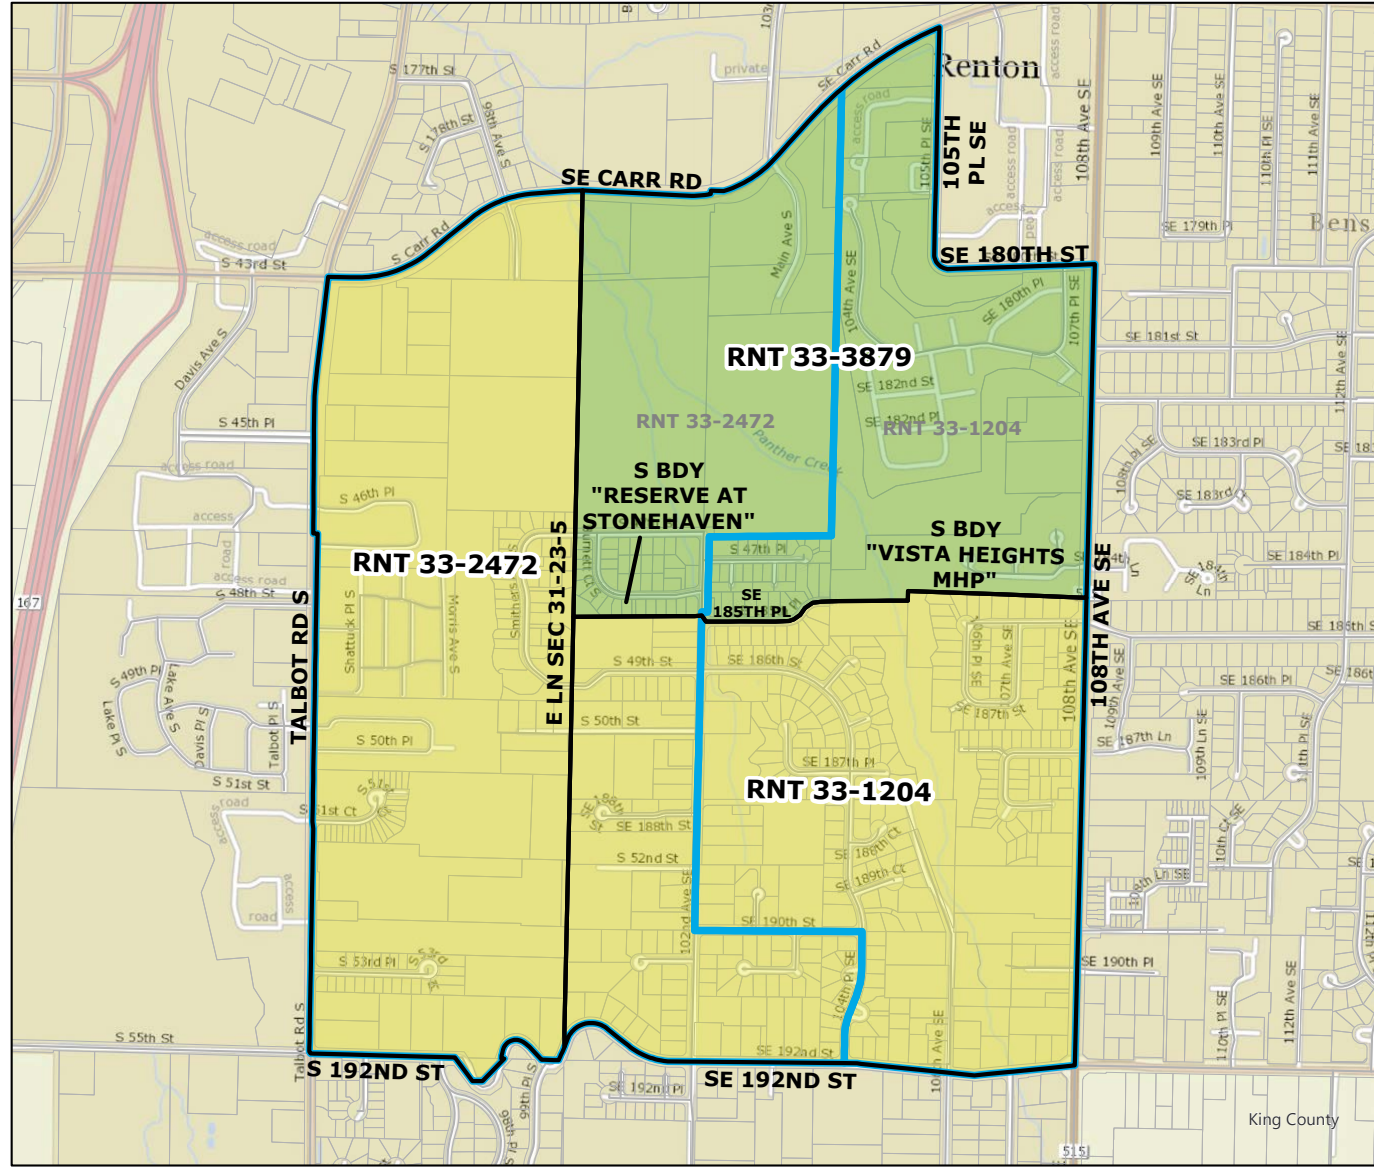

2021 Precinct Alterations

Code	Precinct Name	LG	CG	CC
3879	RNT 33-3879	33	9	5
1204	RNT 33-1204	33	9	5
2472	RNT 33-2472	33	9	5

Original Precinct(s)				
1204	RNT 33-1204	33	9	5
2472	RNT 33-2472	33	9	5

*: Denotes precinct(s) that have been abolished.
Precinct map produced by King County GIS Elections in accordance with KCC 1.12.101 & RCW 29A.16.040

Legend

- Original Precinct(s)
- New Precinct(s)
- Altered Precinct(s)