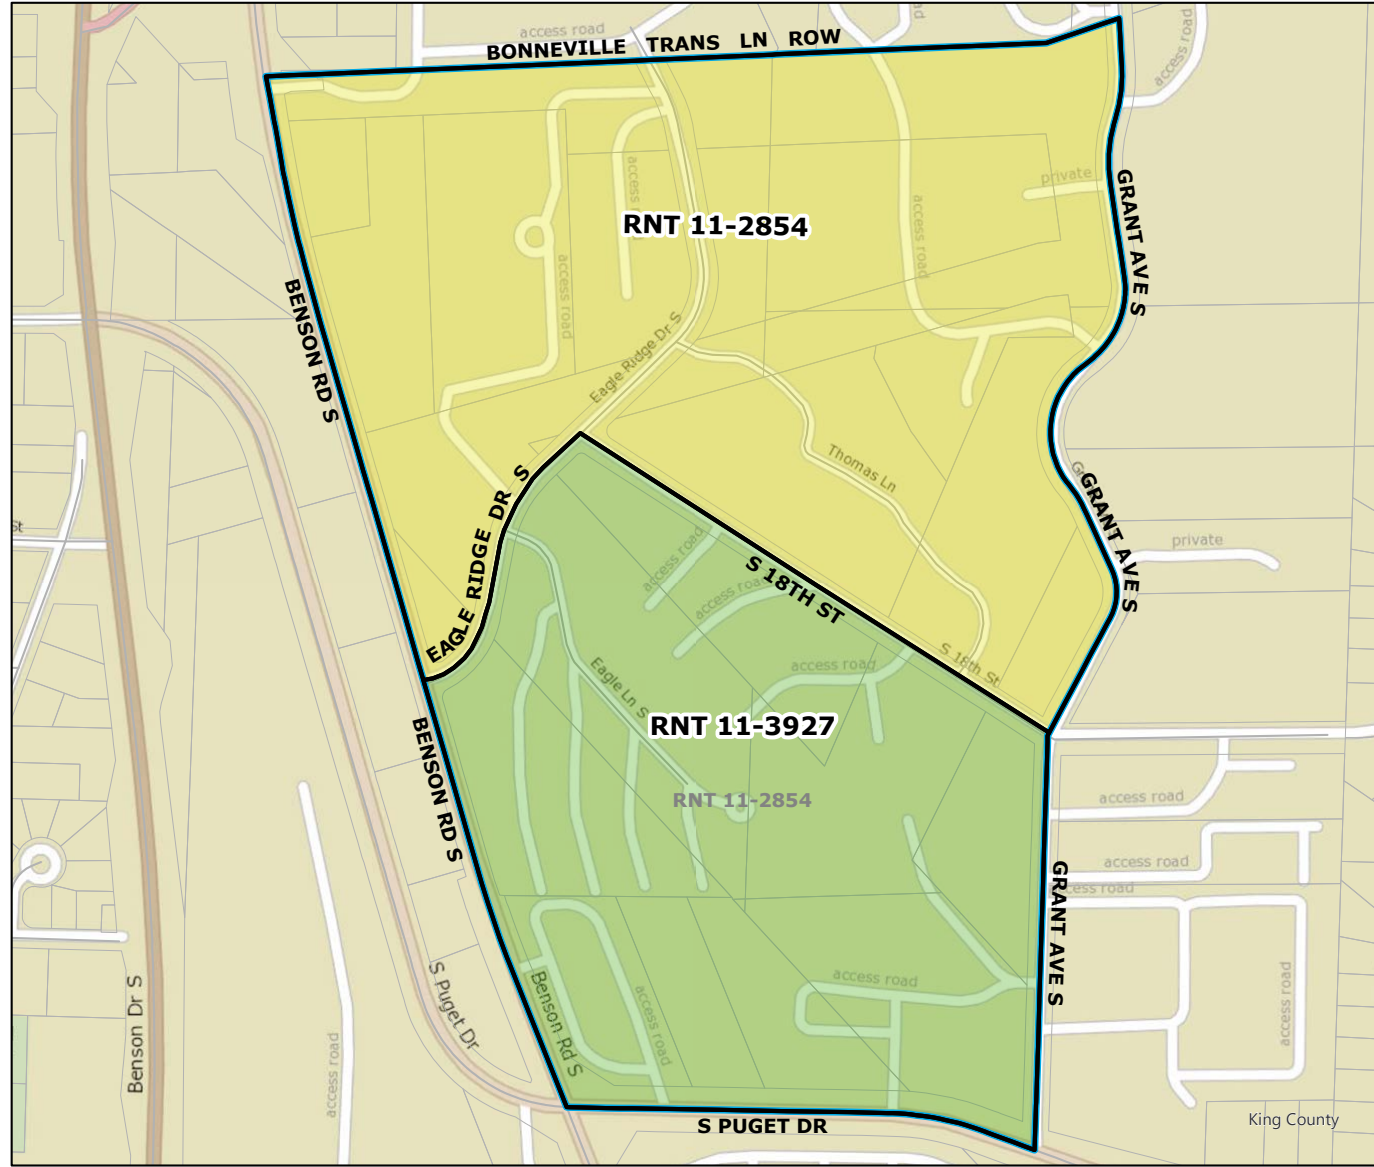

2021 Precinct Alterations

Code	Precinct Name	LG	CG	CC
3927	RNT 11-3927	11	9	5
2854	RNT 11-2854	11	9	5

Original Precinct(s)				
2854	RNT 11-2854	11	9	5

*: Denotes precinct(s) that have been abolished.
Precinct map produced by King County GIS Elections in accordance with KCC 1.12.101 & RCW 29A.16.040

Legend

- Original Precinct(s)
- New Precinct(s)
- Altered Precinct(s)