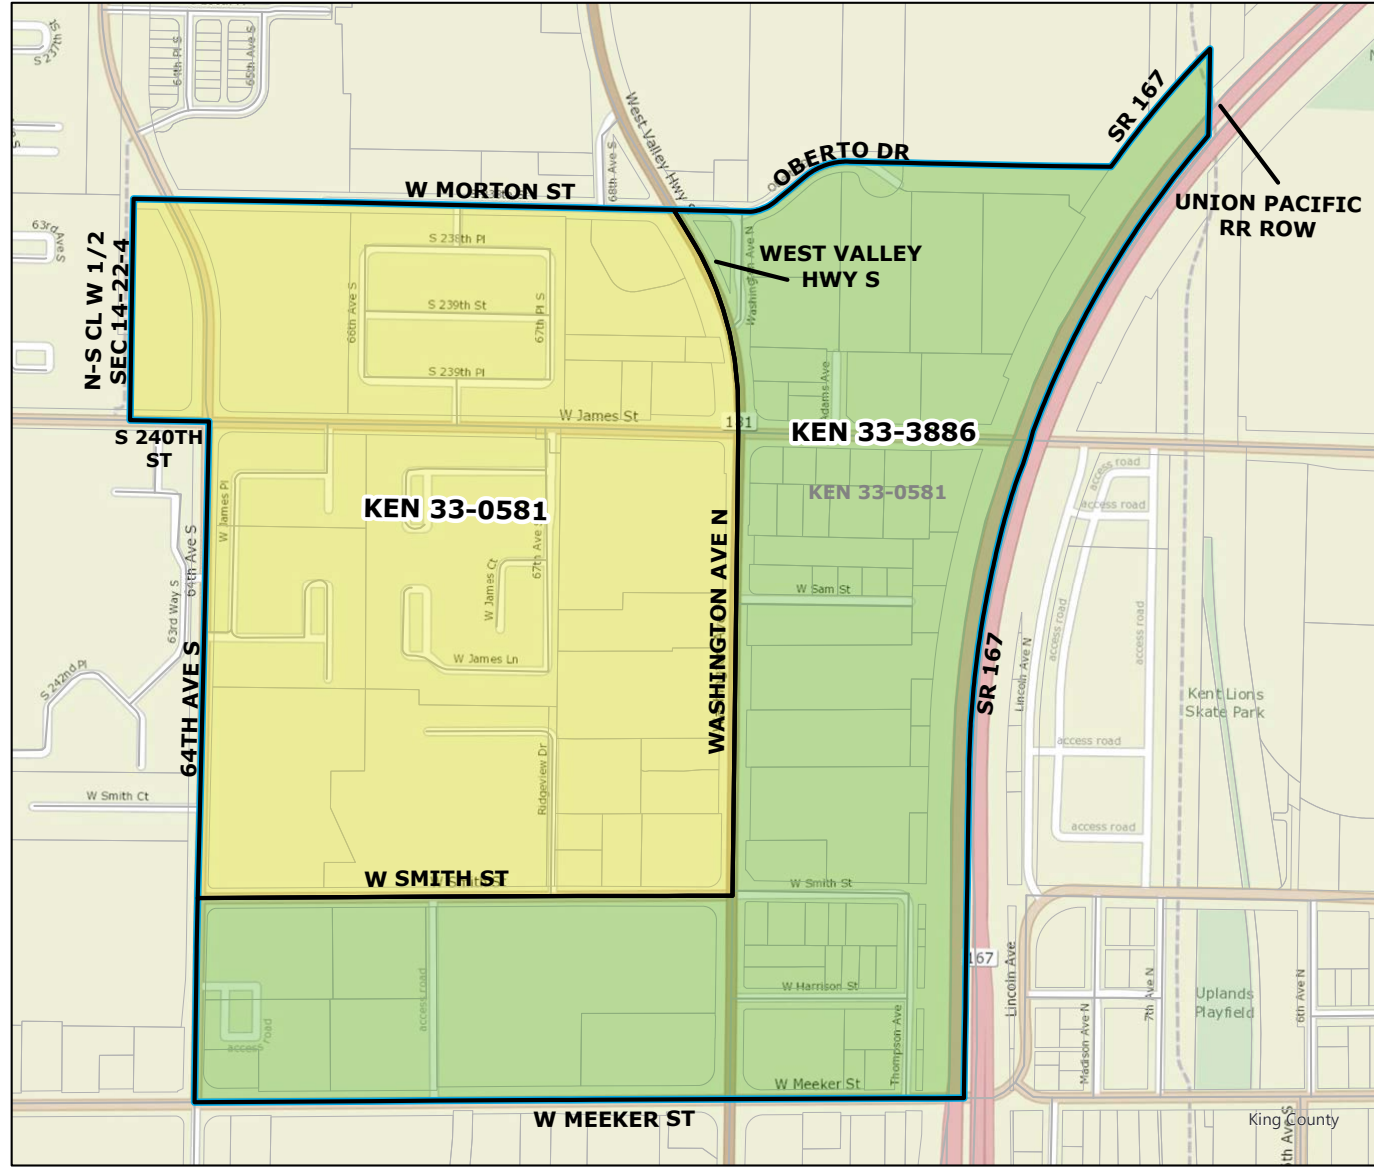

2021 Precinct Alterations

Code	Precinct Name	LG	CG	CC
3886	KEN 33-3886	33	9	5
0581	KEN 33-0581	33	9	5
Original Precinct(s)				
0581	KEN 33-0581	33	9	5

*: Denotes precinct(s) that have been abolished.
Precinct map produced by King County GIS Elections in accordance with KCC 1.12.101 & RCW 29A.16.040

Legend

- Original Precinct(s)
- New Precinct(s)
- Altered Precinct(s)