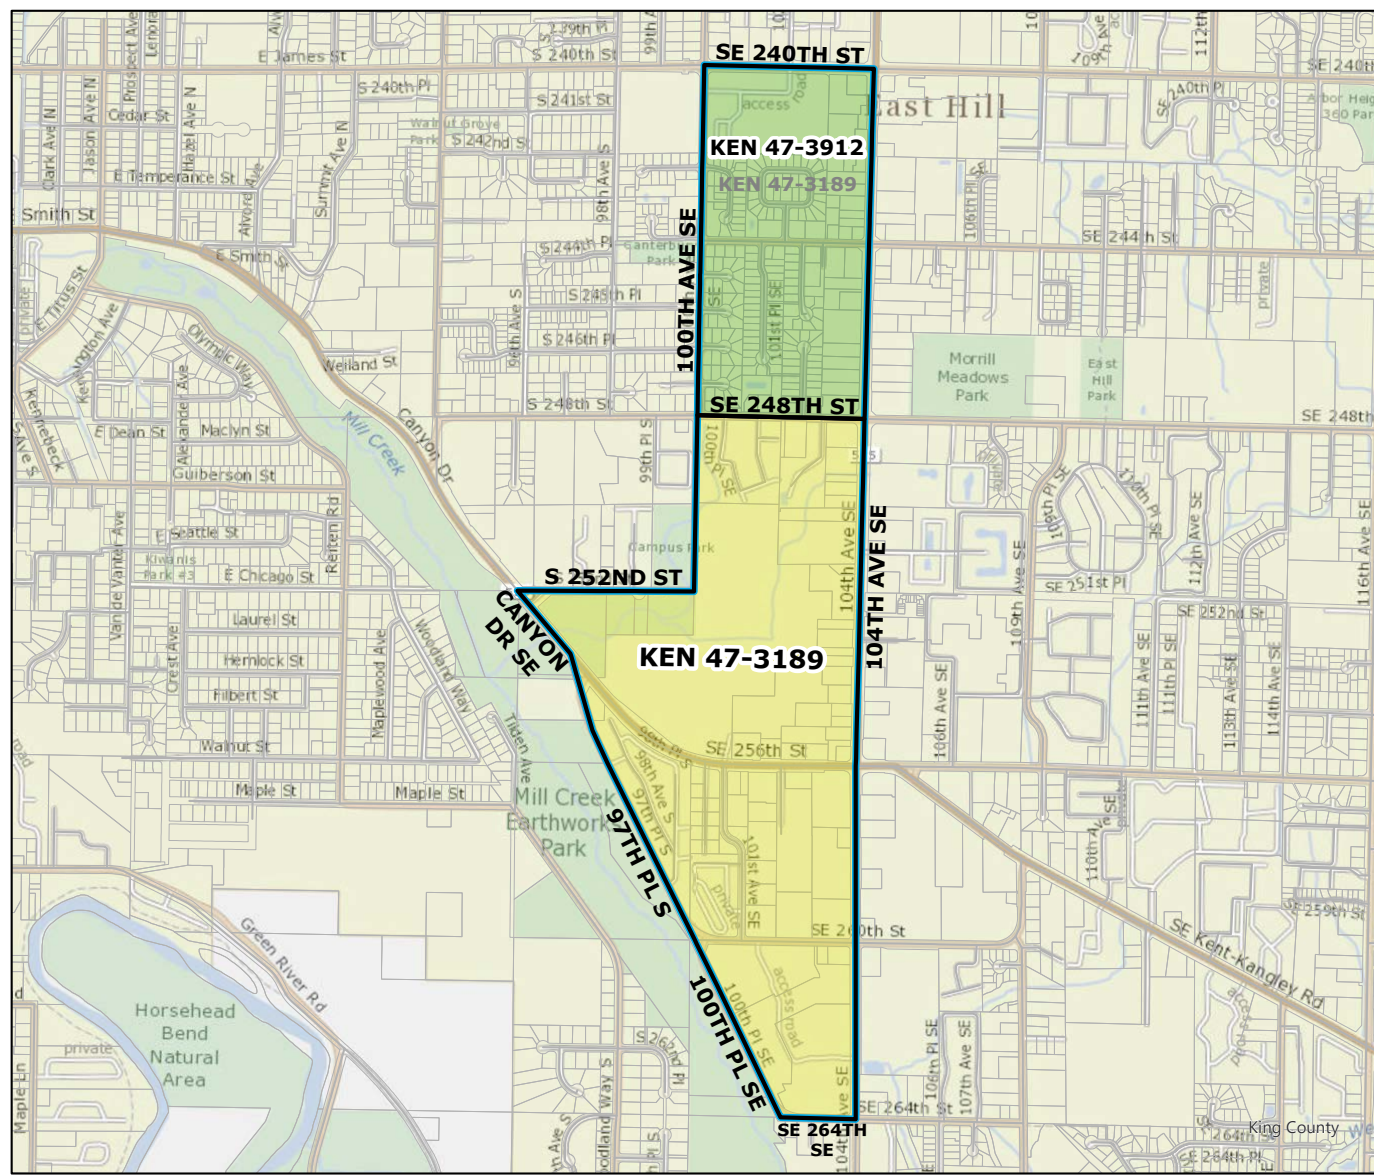

2021 Precinct Alterations

Code	Precinct Name	LG	CG	CC
3912	KEN 47-3912	47	9	5
3189	KEN 47-3189	47	9	5

Original Precinct(s)				
3189	KEN 47-3189	47	9	5

*: Denotes precinct(s) that have been abolished.
Precinct map produced by King County GIS Elections in accordance with KCC 1.12.101 & RCW 29A.16.040

Legend

- Original Precinct(s)
- New Precinct(s)
- Altered Precinct(s)