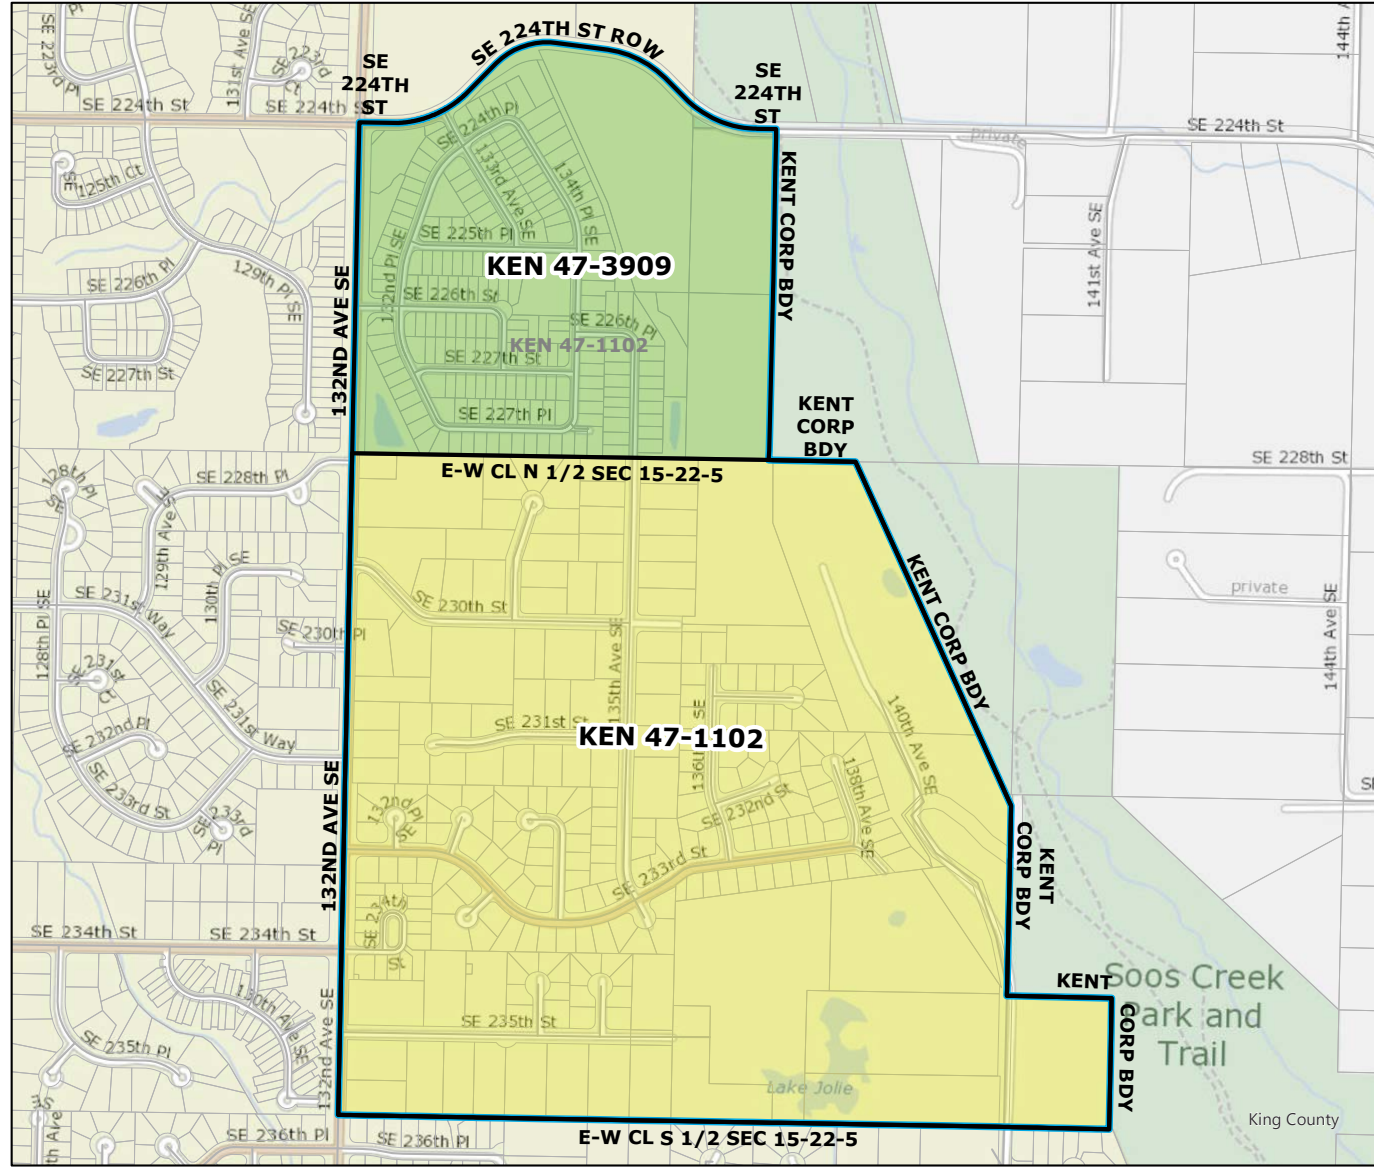

2021 Precinct Alterations

Code	Precinct Name	LG	CG	CC
3909	KEN 47-3909	47	9	5
1102	KEN 47-1102	47	9	5

Original Precinct(s)				
1102	KEN 47-1102	47	9	5

*: Denotes precinct(s) that have been abolished.
Precinct map produced by King County GIS Elections in accordance with KCC 1.12.101 & RCW 29A.16.040

Legend

- Original Precinct(s)
- New Precinct(s)
- Altered Precinct(s)