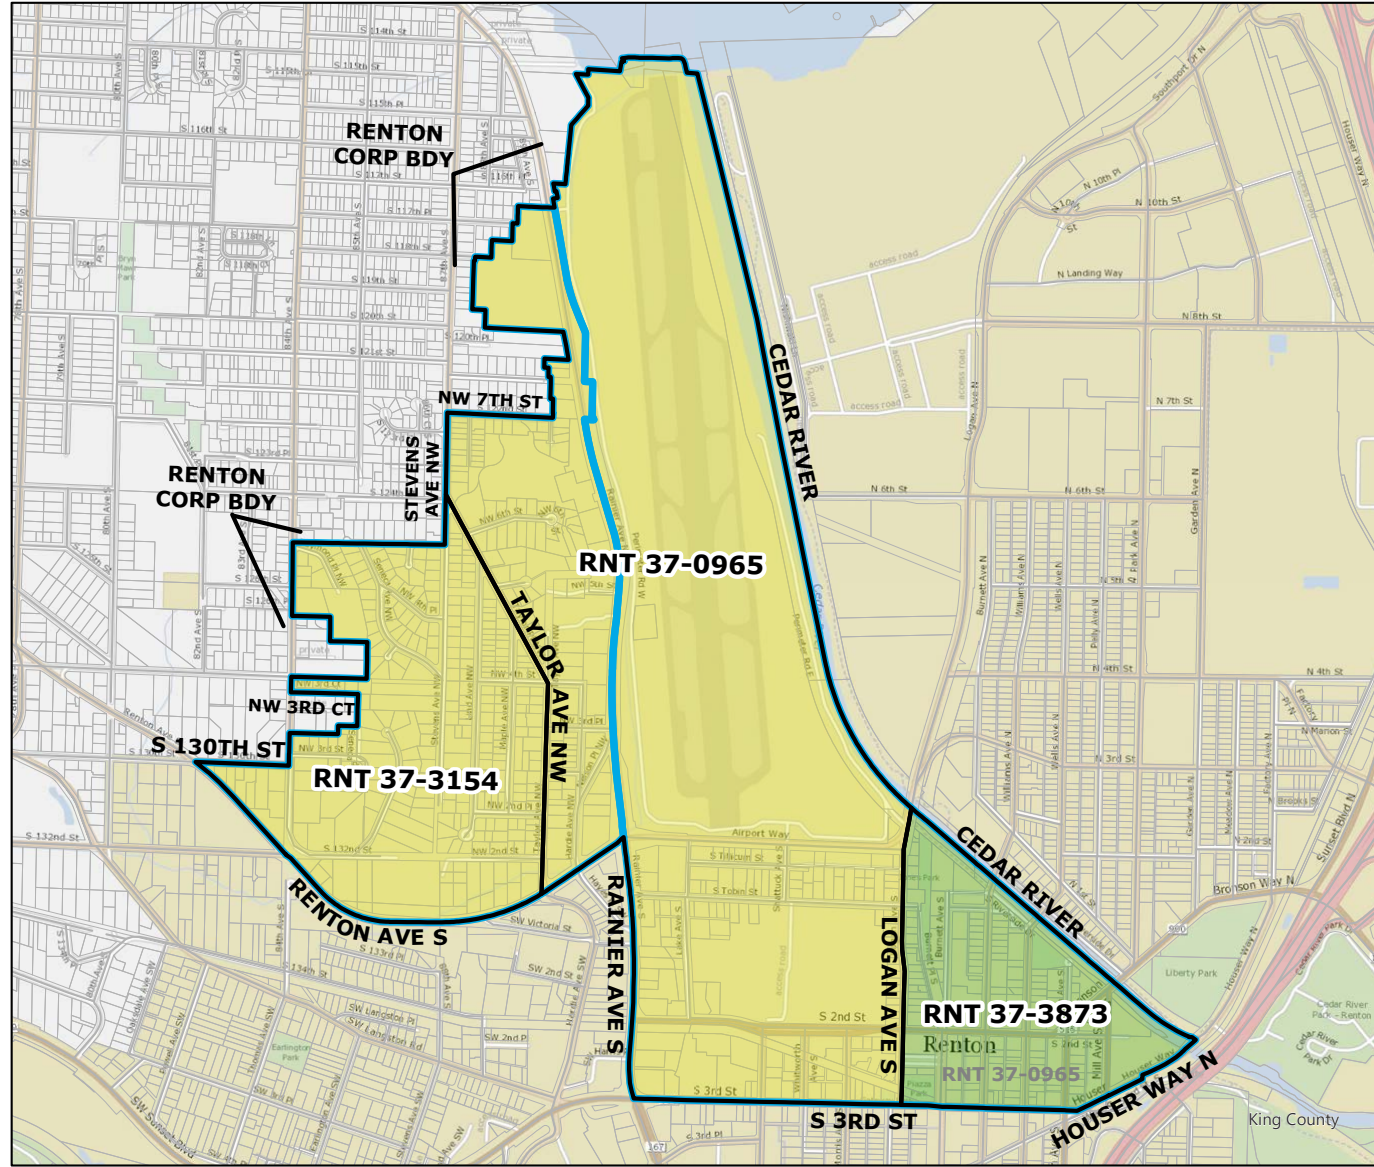

2021 Precinct Alterations

Code	Precinct Name	LG	CG	CC
3873	RNT 37-3873	37	9	5
0965	RNT 37-0965	37	9	5
3154	RNT 37-3154	37	9	5

Original Precinct(s)				
0965	RNT 37-0965	37	9	5
3154	RNT 37-3154	37	9	5

*: Denotes precinct(s) that have been abolished.
Precinct map produced by King County GIS Elections in accordance with KCC 1.12.101 & RCW 29A.16.040

Legend

- Original Precinct(s)
- New Precinct(s)
- Altered Precinct(s)