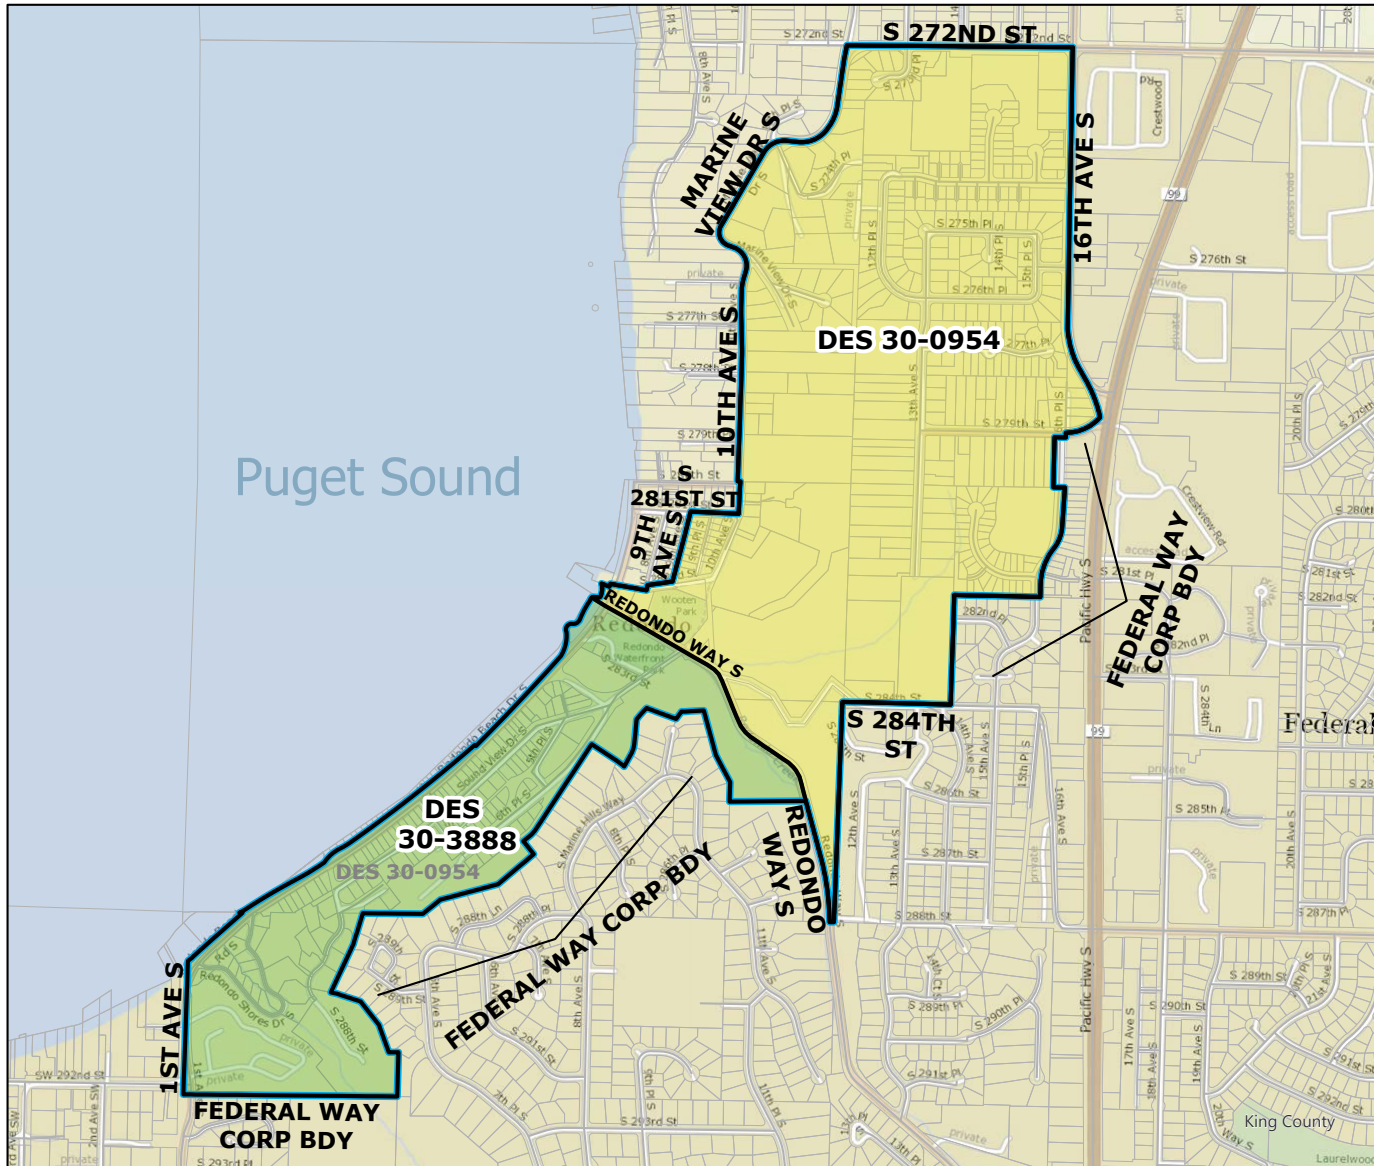

2021 Precinct Alterations

Code	Precinct Name	LG	CG	CC
3888	DES 30-3888	30	9	5
0954	DES 30-0954	30	9	5

Original Precinct(s)				
0954	DES 30-0954	30	9	5

*: Denotes precinct(s) that have been abolished.
 Precinct map produced by King County GIS Elections in accordance with KCC 1.12.101 & RCW 29A.16.040

Legend

-  Original Precinct(s)
-  New Precinct(s)
-  Altered Precinct(s)

2021 Precinct Alterations

Code	Precinct Name	LG	CG	CC
3893	DES 33-3893	33	9	5
2455	DES 33-2455	33	9	5

Original Precinct(s)				
2455	DES 33-2455	33	9	5

*: Denotes precinct(s) that have been abolished.
 Precinct map produced by King County GIS Elections in accordance with KCC 1.12.101 & RCW 29A.16.040

Legend

- Original Precinct(s)
- New Precinct(s)
- Altered Precinct(s)