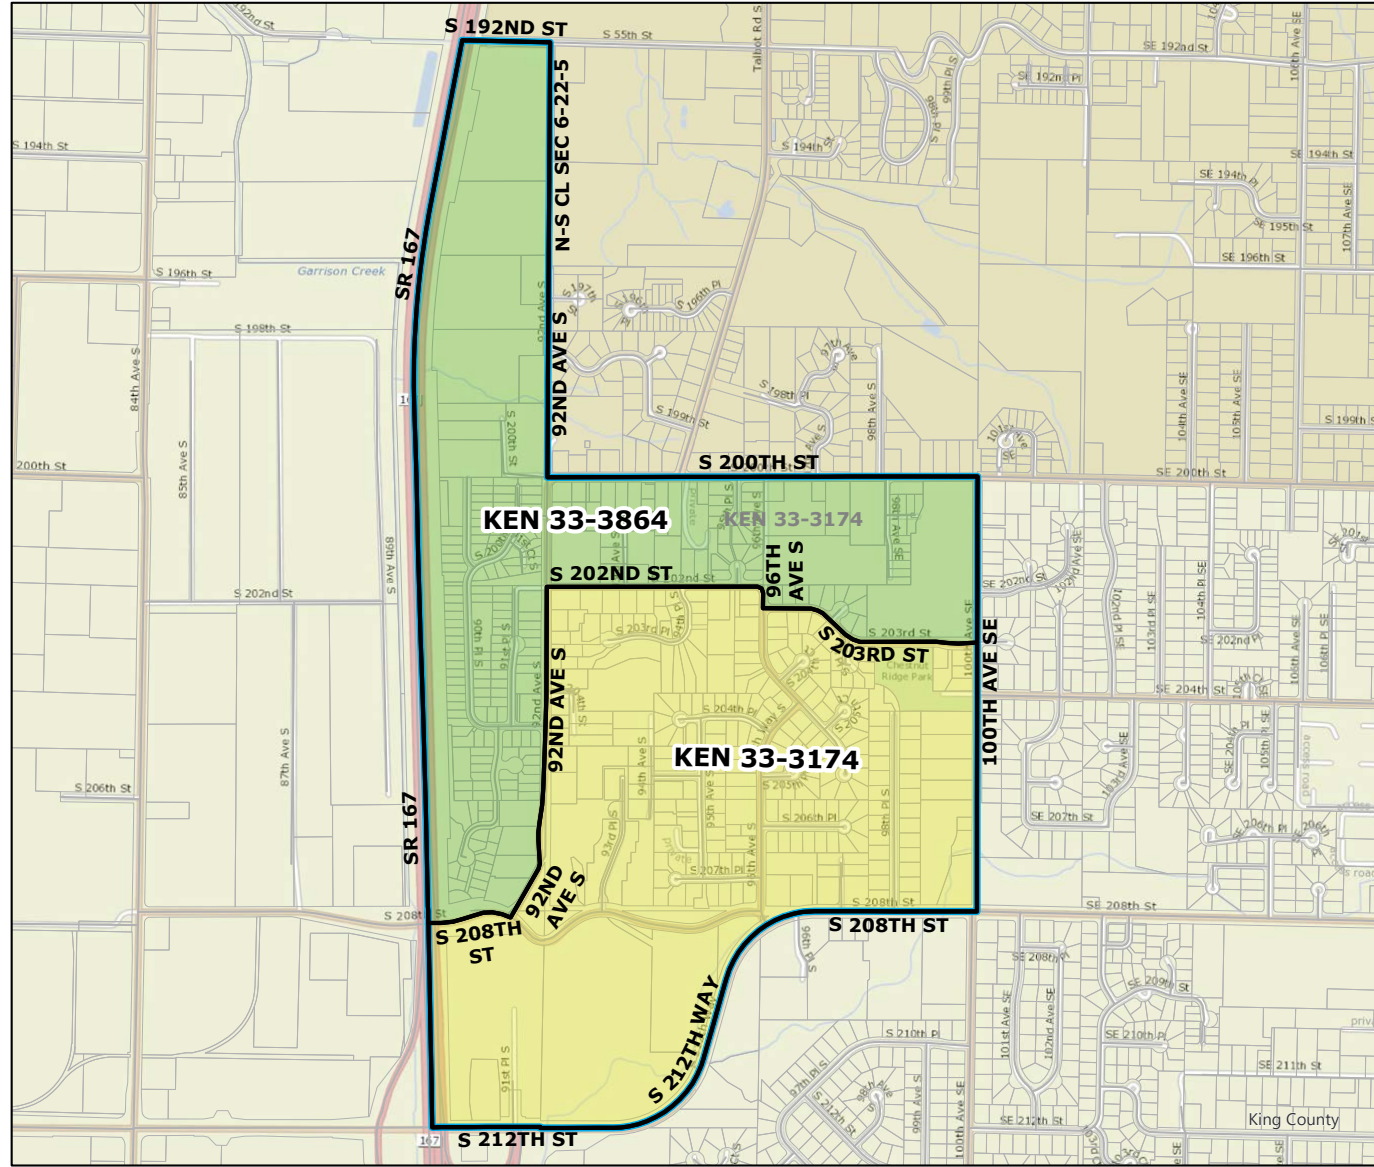

2021 Precinct Alterations

Code	Precinct Name	LG	CG	CC
3864	KEN 33-3864	33	9	5
3174	KEN 33-3174	33	9	5
Original Precinct(s)				
3174	KEN 33-3174	33	9	5

*: Denotes precinct(s) that have been abolished.
Precinct map produced by King County GIS Elections in accordance with KCC 1.12.101 & RCW 29A.16.040

Legend

- Original Precinct(s)
- New Precinct(s)
- Altered Precinct(s)