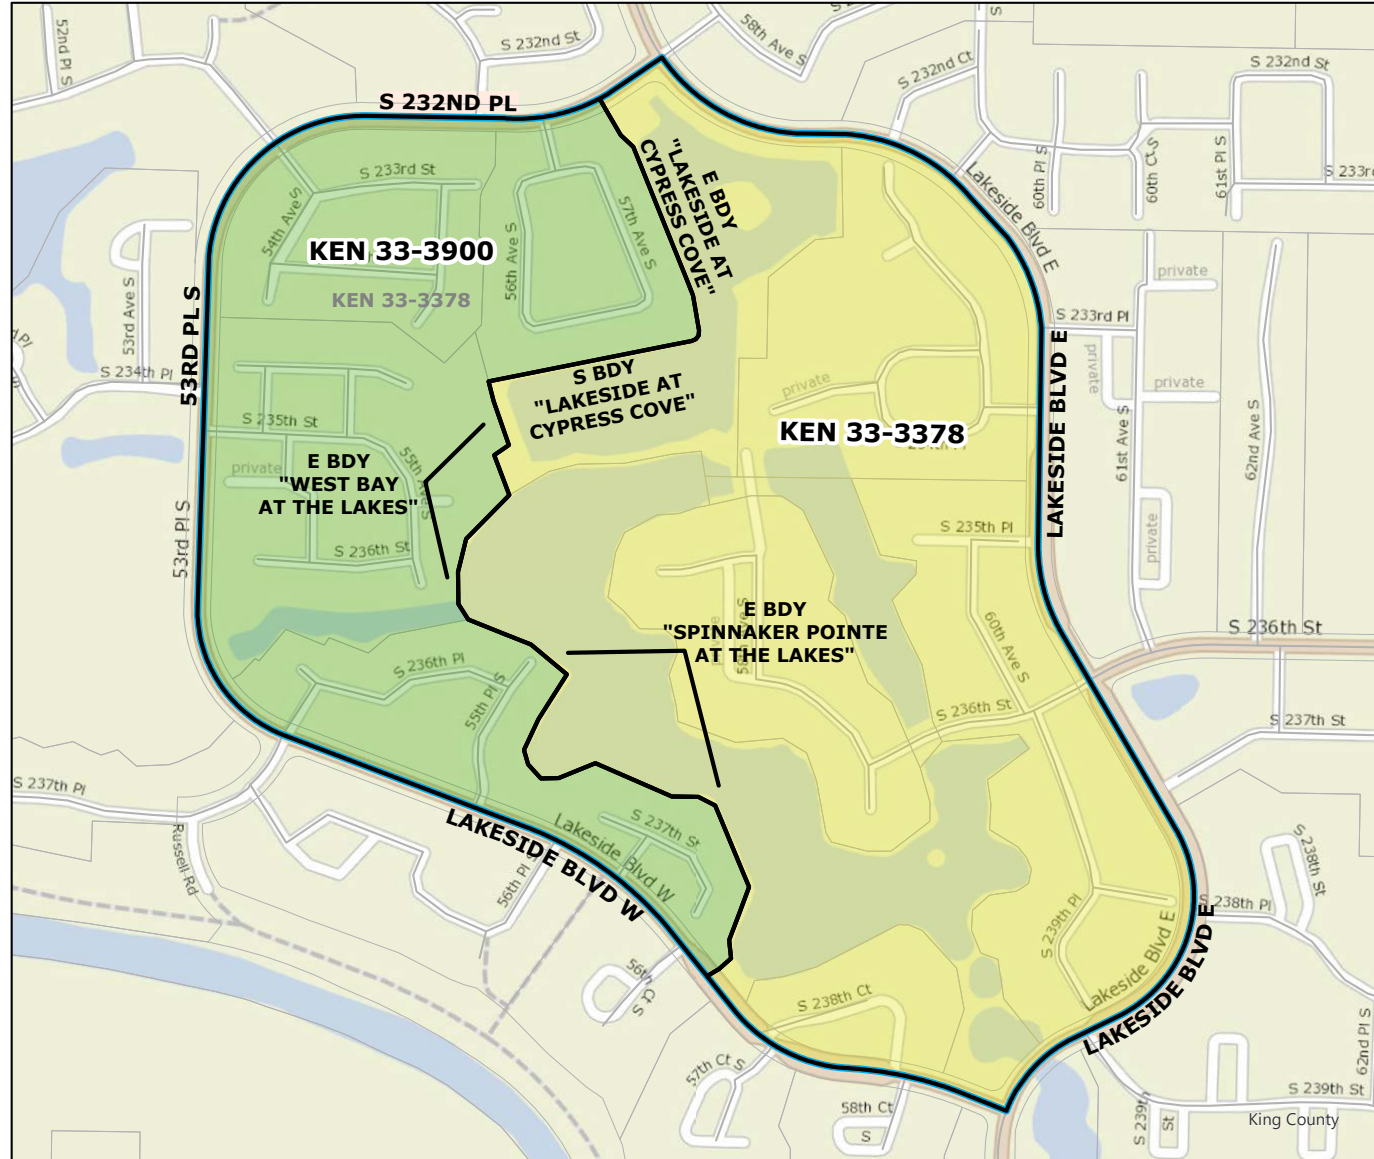

2021 Precinct Alterations

Code	Precinct Name	LG	CG	CC
3900	KEN 33-3900	33	9	5
3378	KEN 33-3378	33	9	5
Original Precinct(s)				
3378	KEN 33-3378	33	9	5

*: Denotes precinct(s) that have been abolished.
Precinct map produced by King County GIS Elections in accordance with KCC 1.12.101 & RCW 29A.16.040

Legend

- Original Precinct(s)
- New Precinct(s)
- Altered Precinct(s)