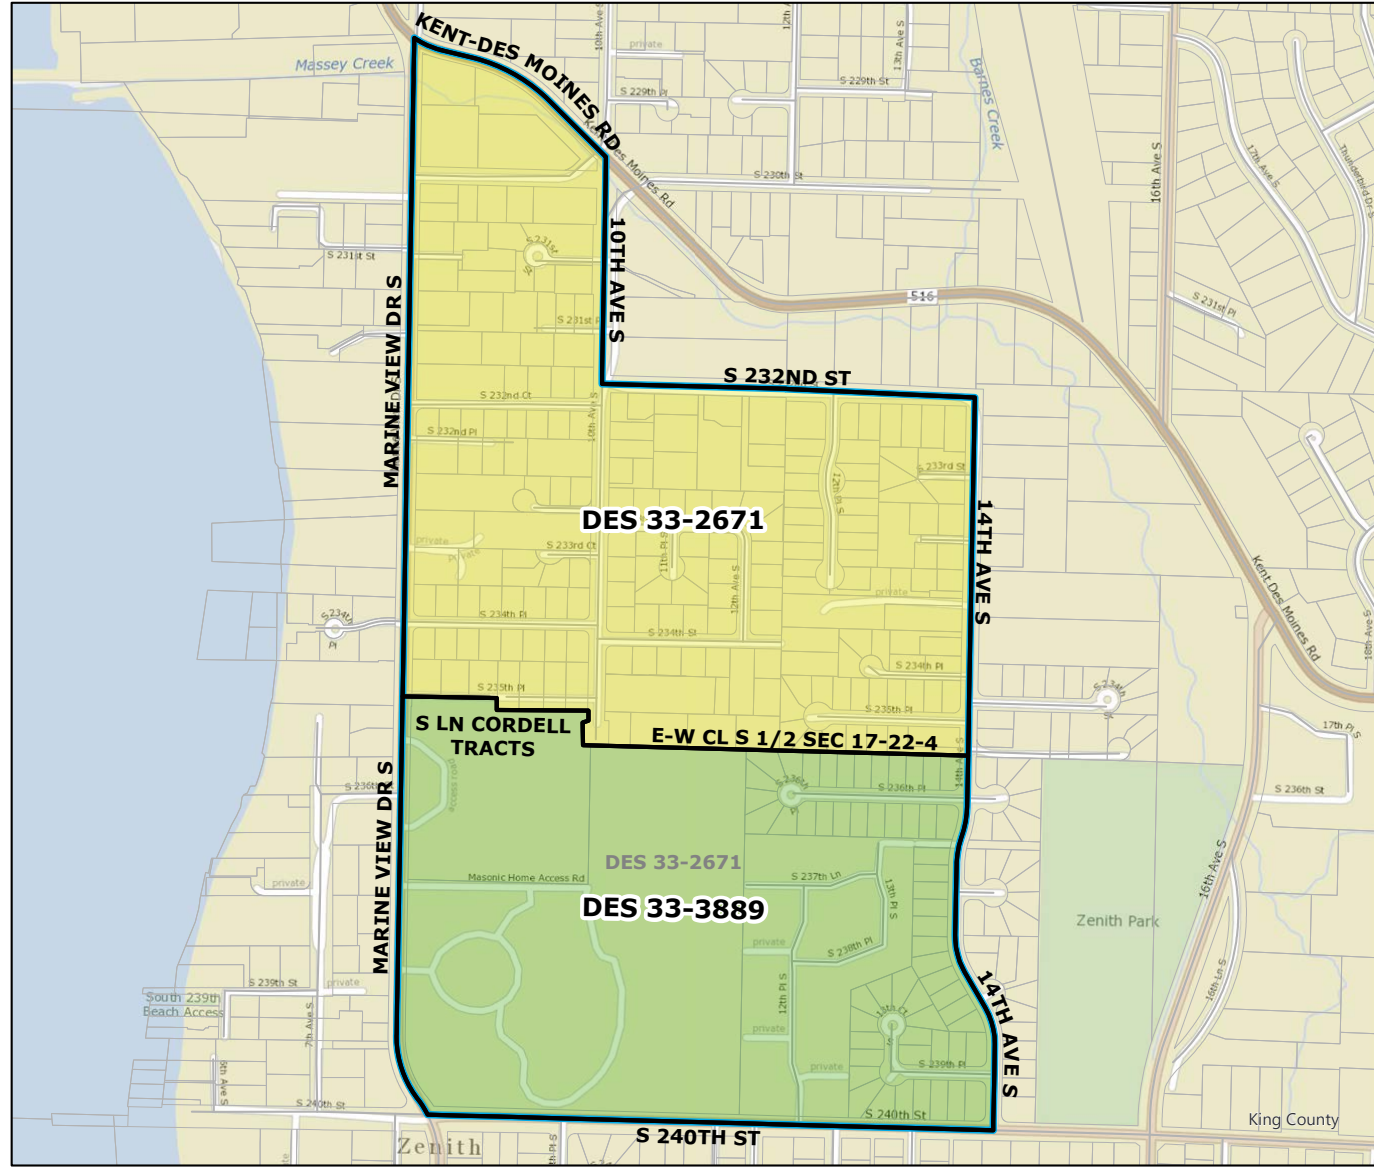

2021 Precinct Alterations

Code	Precinct Name	LG	CG	CC
3889	DES 33-3889	33	9	5
2671	DES 33-2671	33	9	5

Original Precinct(s)				
2671	DES 33-2671	33	9	5

*: Denotes precinct(s) that have been abolished.
Precinct map produced by King County GIS Elections in accordance with KCC 1.12.101 & RCW 29A.16.040

Legend

- Original Precinct(s)
- New Precinct(s)
- Altered Precinct(s)