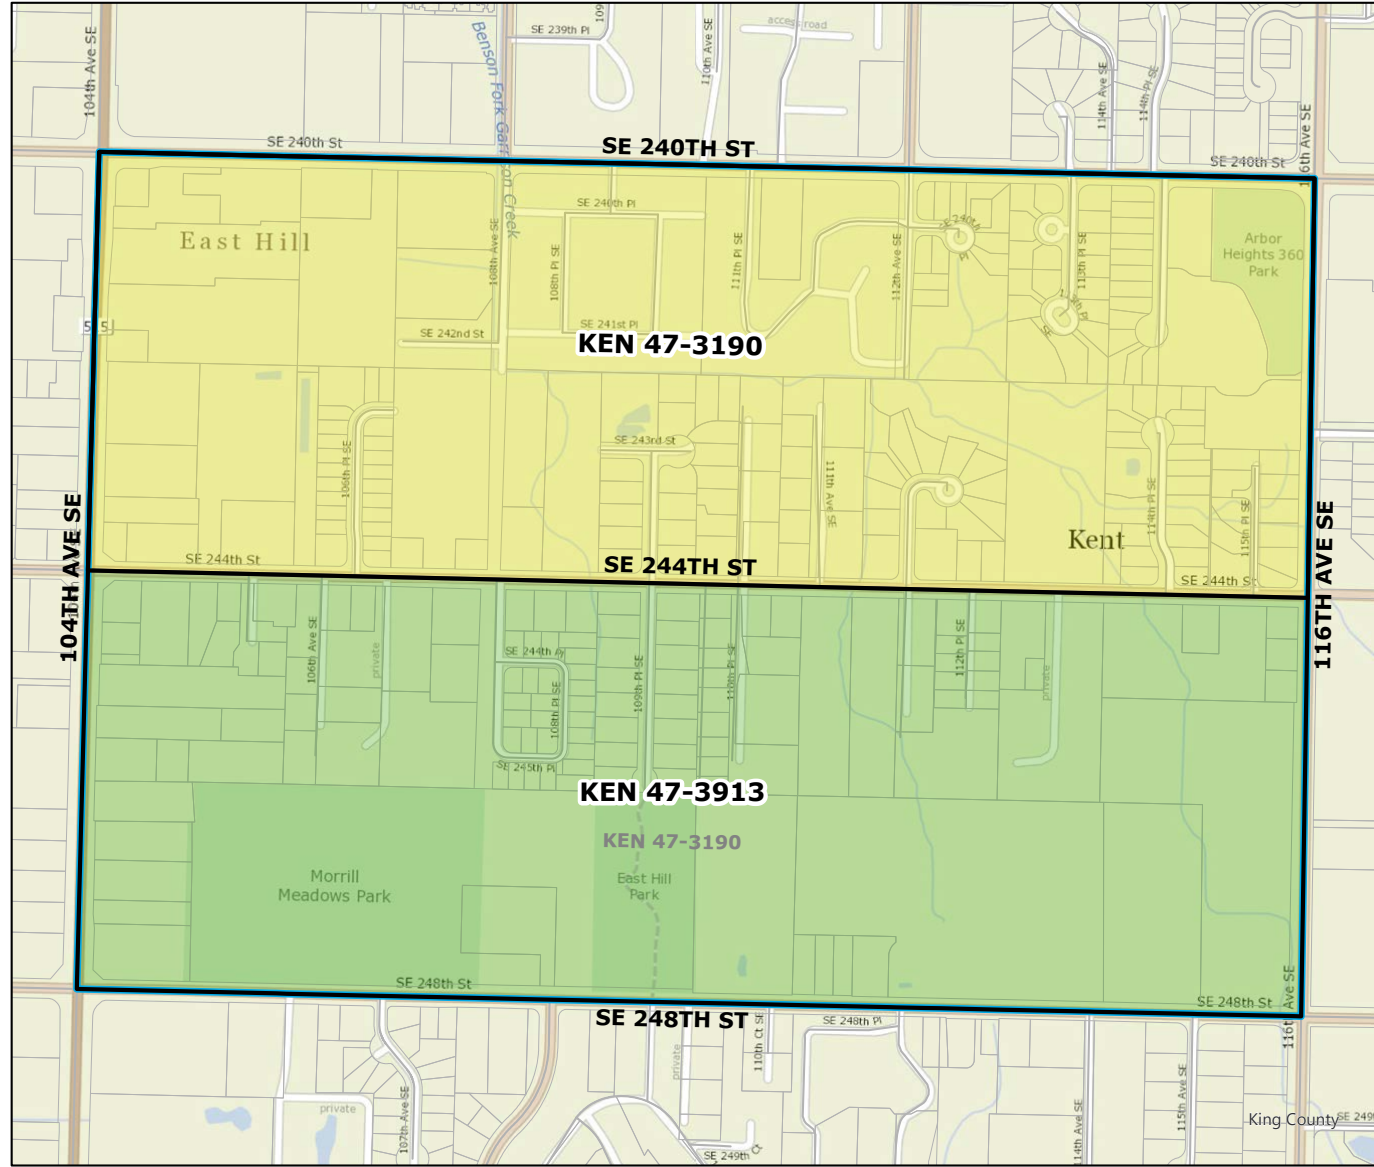

2021 Precinct Alterations

Code	Precinct Name	LG	CG	CC
3913	KEN 47-3913	47	8	5
3190	KEN 47-3190	47	8	5

Original Precinct(s)				
3190	KEN 47-3190	47	8	5

*: Denotes precinct(s) that have been abolished.
Precinct map produced by King County GIS Elections in accordance with KCC 1.12.101 & RCW 29A.16.040

Legend

- Original Precinct(s)
- New Precinct(s)
- Altered Precinct(s)