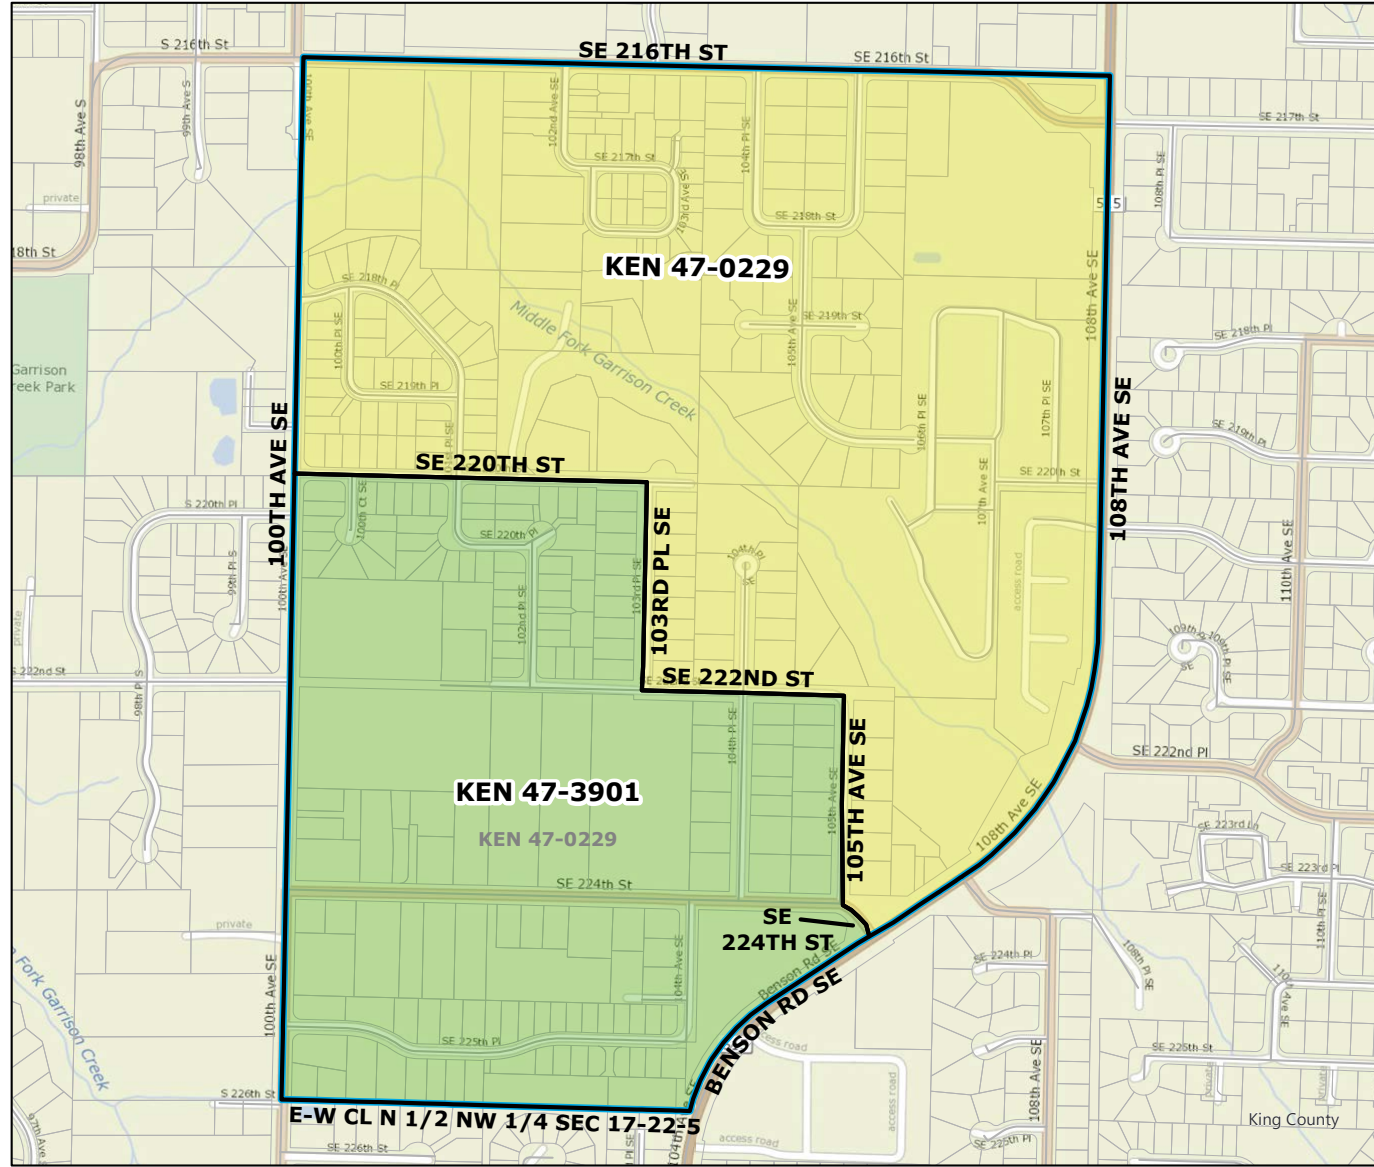

2021 Precinct Alterations

Code	Precinct Name	LG	CG	CC
3901	KEN 47-3901	47	9	5
0229	KEN 47-0229	47	9	5
Original Precinct(s)				
0229	KEN 47-0229	47	9	5

*: Denotes precinct(s) that have been abolished.
Precinct map produced by King County GIS Elections in accordance with KCC 1.12.101 & RCW 29A.16.040

Legend

- Original Precinct(s)
- New Precinct(s)
- Altered Precinct(s)