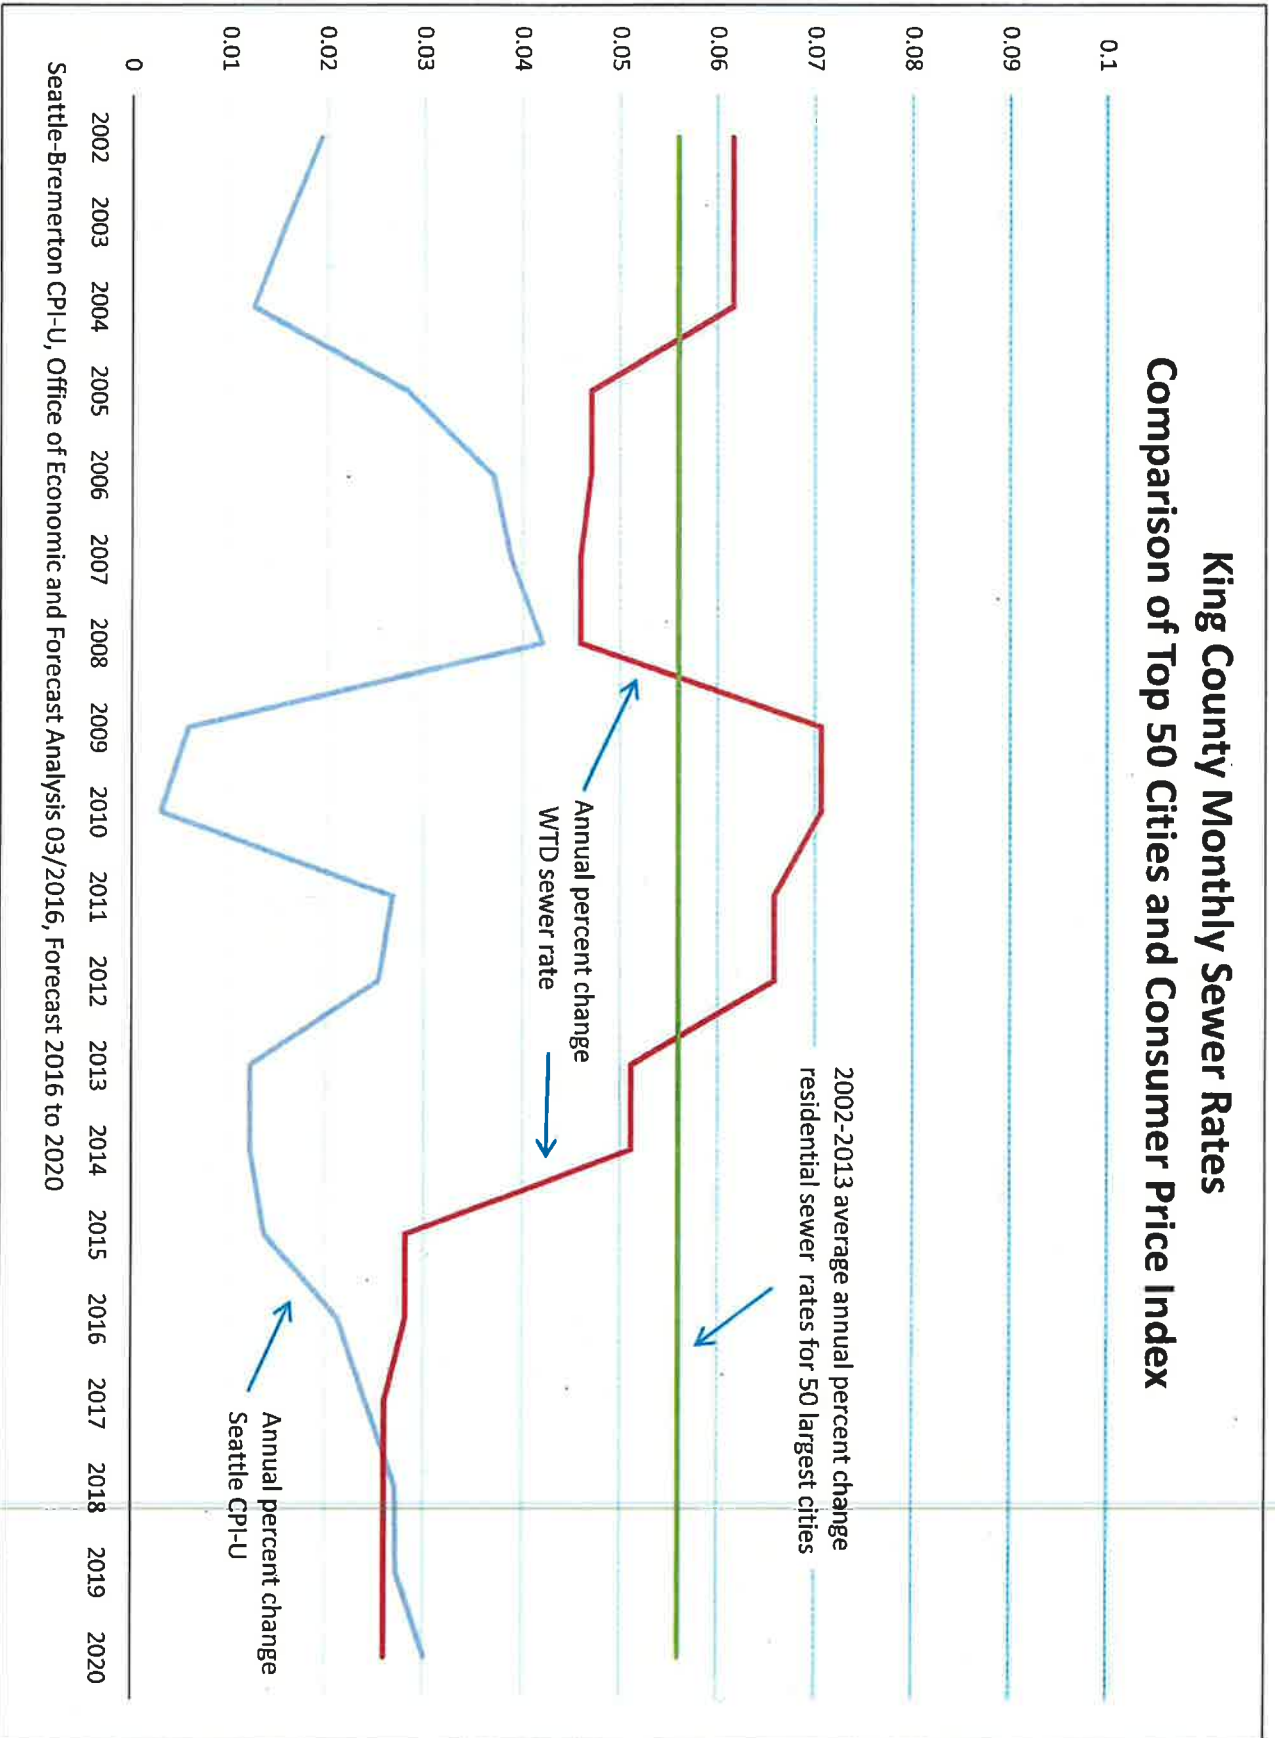

# King County Monthly Sewer Rates Comparison of Top 50 Cities and Consumer Price Index

Seattle-Bremerton CPI-U, Office of Economic and Forecast Analysis 03/2016, Forecast 2016 to 2020