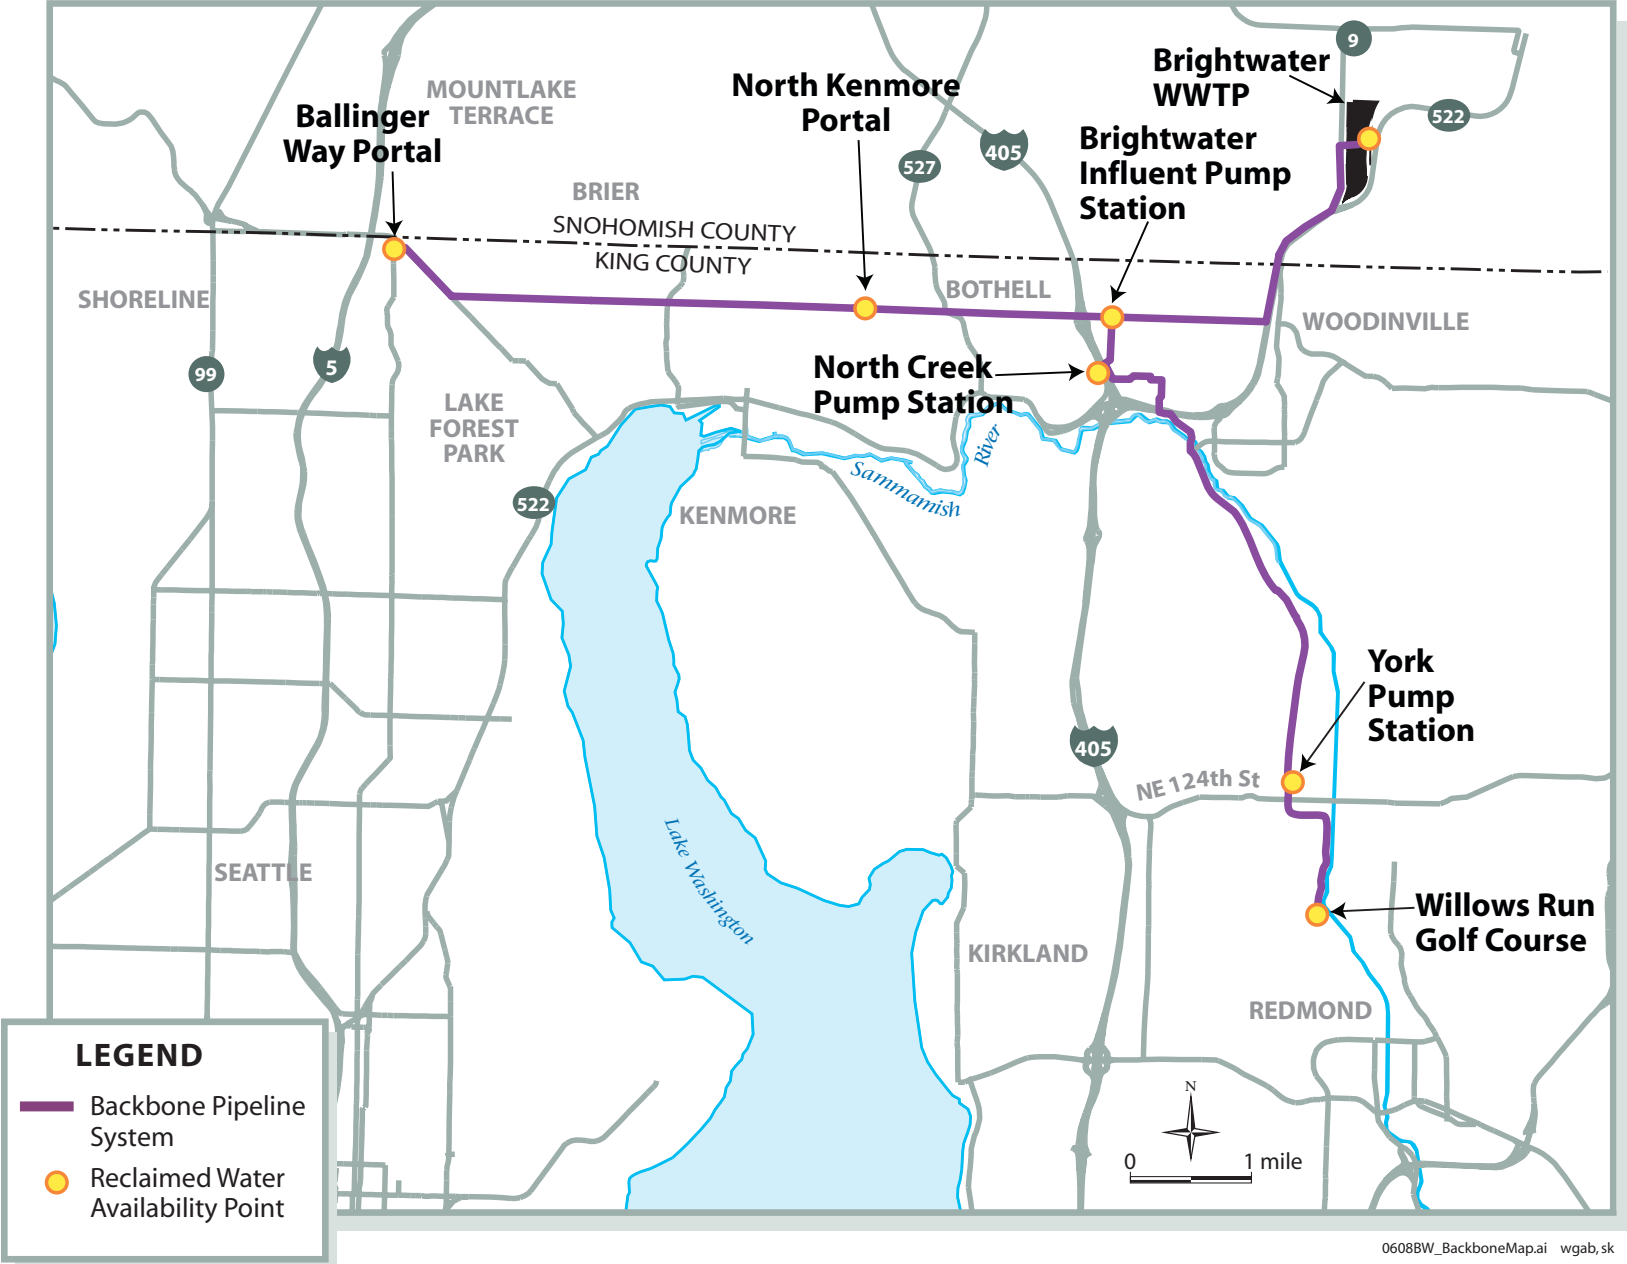

# Brightwater Backbone Reclaimed Water System

06088W\_BackboneMap.ai wgab,sk

The information included on this map has been compiled from a variety of sources and is subject to change without notice. King County makes no representations or warranties, express or implied, as to accuracy, completeness, timeliness, or rights to the use of such information. King County shall not be liable for any general, special, indirect, incidental, or consequential damages including, but not limited to, lost revenues or lost profits resulting from the use or misuse of the information contained on this map. Any sale of this map or information on this map is prohibited except by written permission of King County.