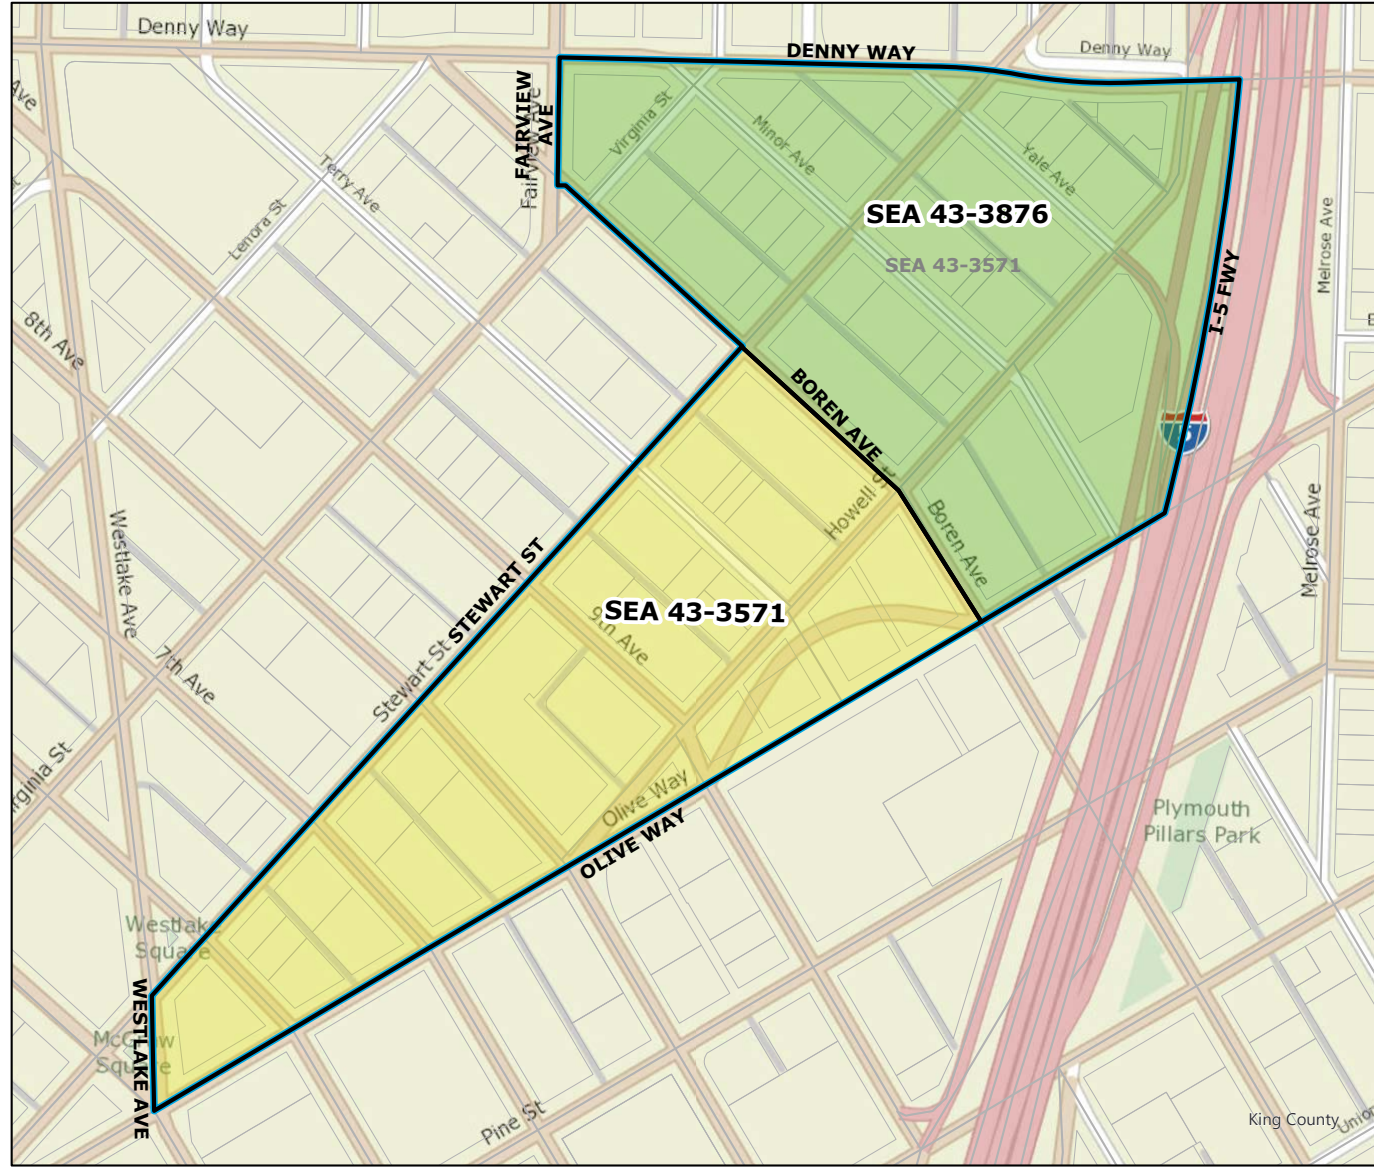

2021 Precinct Alterations

Code	Precinct Name	LG	CG	CC
3875	SEA 43-3875	43	7	4
3570	SEA 43-3570	43	7	4

Original Precinct(s)				
3570	SEA 43-3570	43	7	4

*: Denotes precinct(s) that have been abolished.
 Precinct map produced by King County GIS Elections in accordance with KCC 1.12.101 & RCW 29A.16.040

Legend

- Original Precinct(s)
- New Precinct(s)
- Altered Precinct(s)

2021 Precinct Alterations

Code	Precinct Name	LG	CG	CC
3876	SEA 43-3876	43	7	4
3571	SEA 43-3571	43	7	4

Original Precinct(s)				
3571	SEA 43-3571	43	7	4