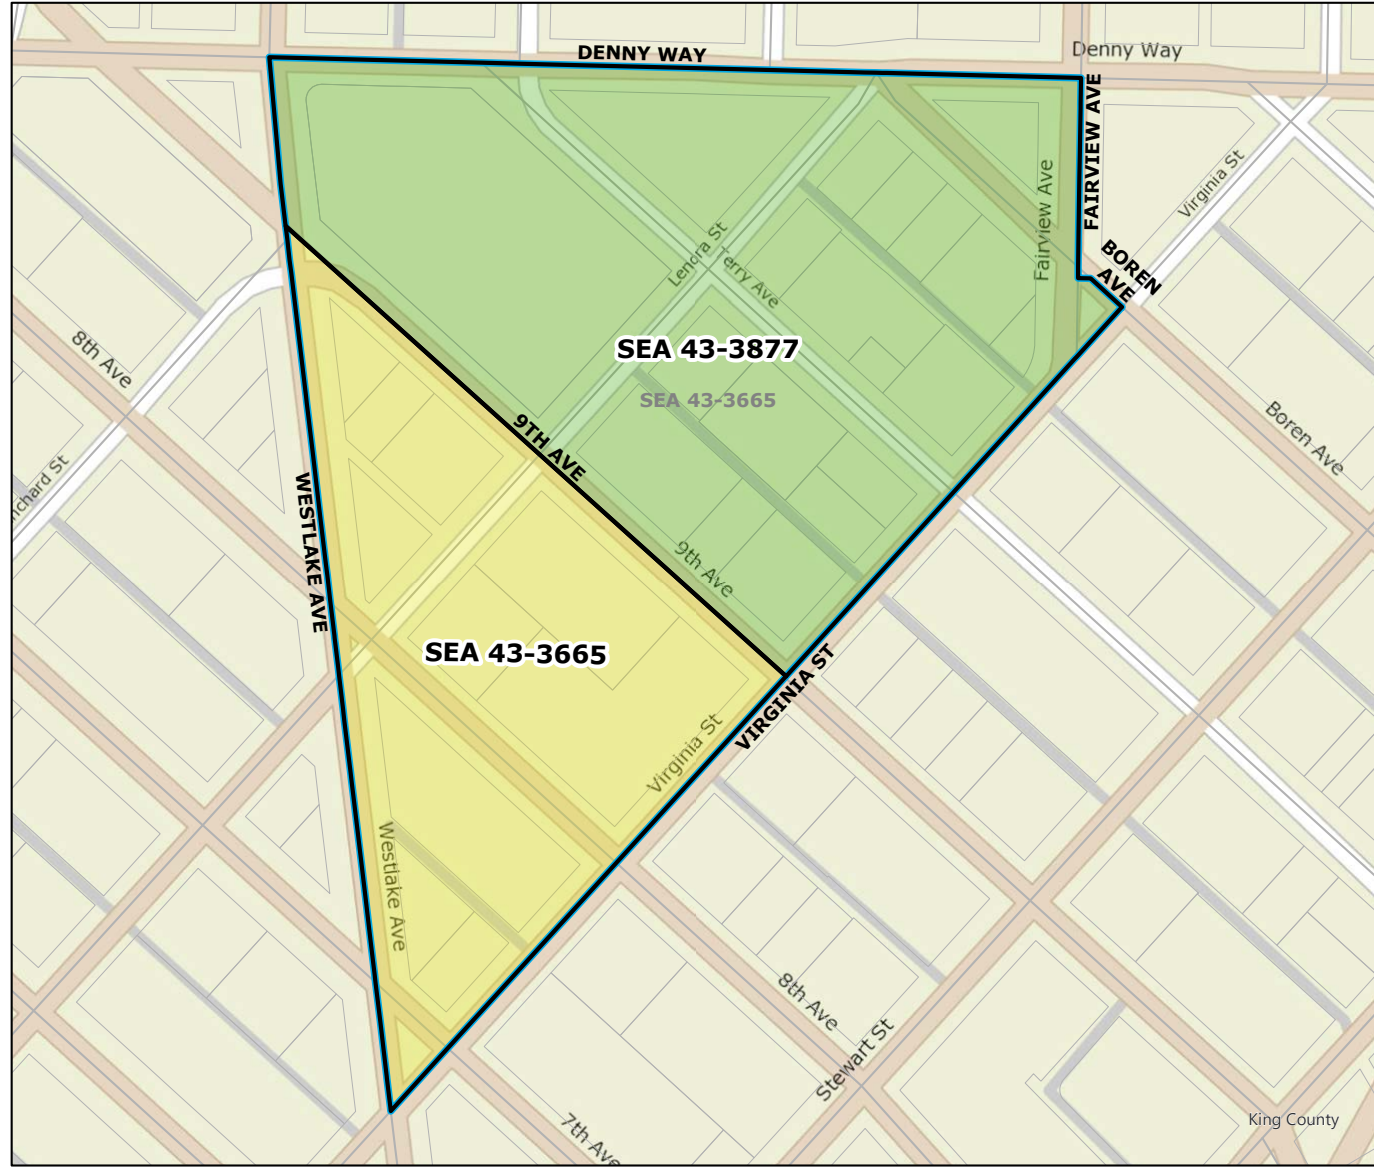

2021 Precinct Alterations

Code	Precinct Name	LG	CG	CC
3877	SEA 43-3877	43	7	4
3665	SEA 43-3665	43	7	4

Original Precinct(s)				
3665	SEA 43-3665	43	7	4

*: Denotes precinct(s) that have been abolished.
Precinct map produced by King County GIS Elections in accordance with KCC 1.12.101 & RCW 29A.16.040

Legend

- Original Precinct(s)
- New Precinct(s)
- Altered Precinct(s)