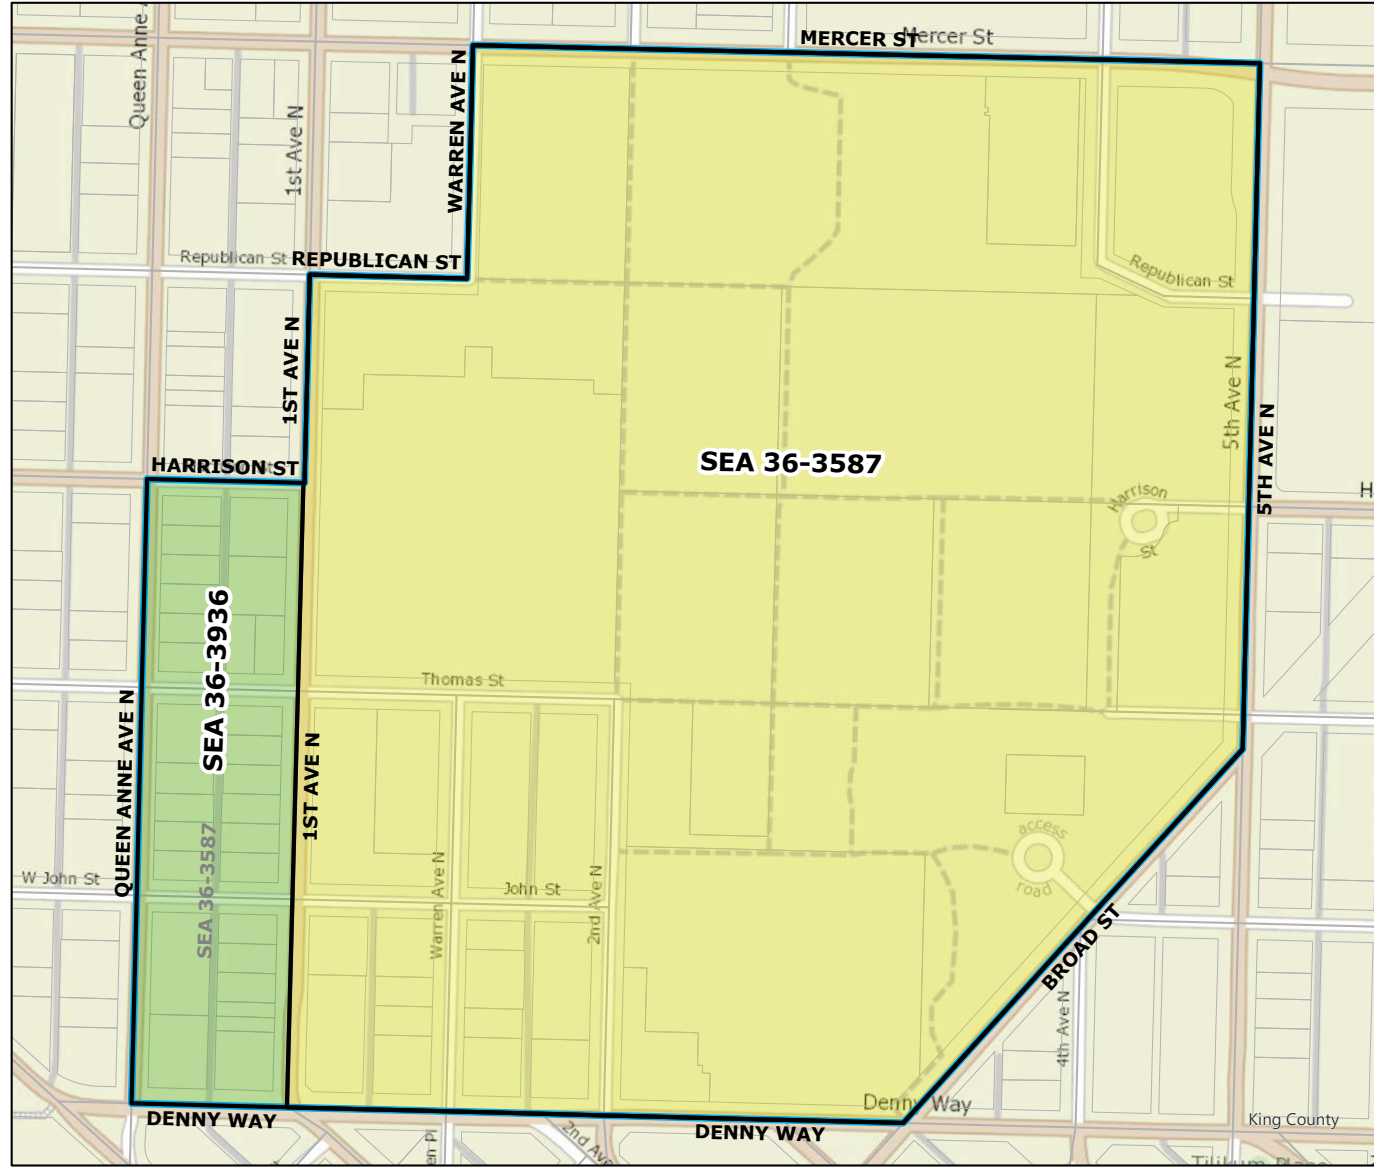

Legend

- Original Precinct(s)
- New Precinct(s)
- Altered Precinct(s)

2021 Precinct Alterations

Code	Precinct Name	LG	CG	CC
3934	SEA 36-3934	36	7	4
1775	SEA 36-1775	36	7	4

Original Precinct(s)				
1775	SEA 36-1775	36	7	4

*: Denotes precinct(s) that have been abolished.
 Precinct map produced by King County GIS Elections in accordance with KCC 1.12.101 & RCW 29A.16.040

Legend

- Original Precinct(s)
- New Precinct(s)
- Altered Precinct(s)