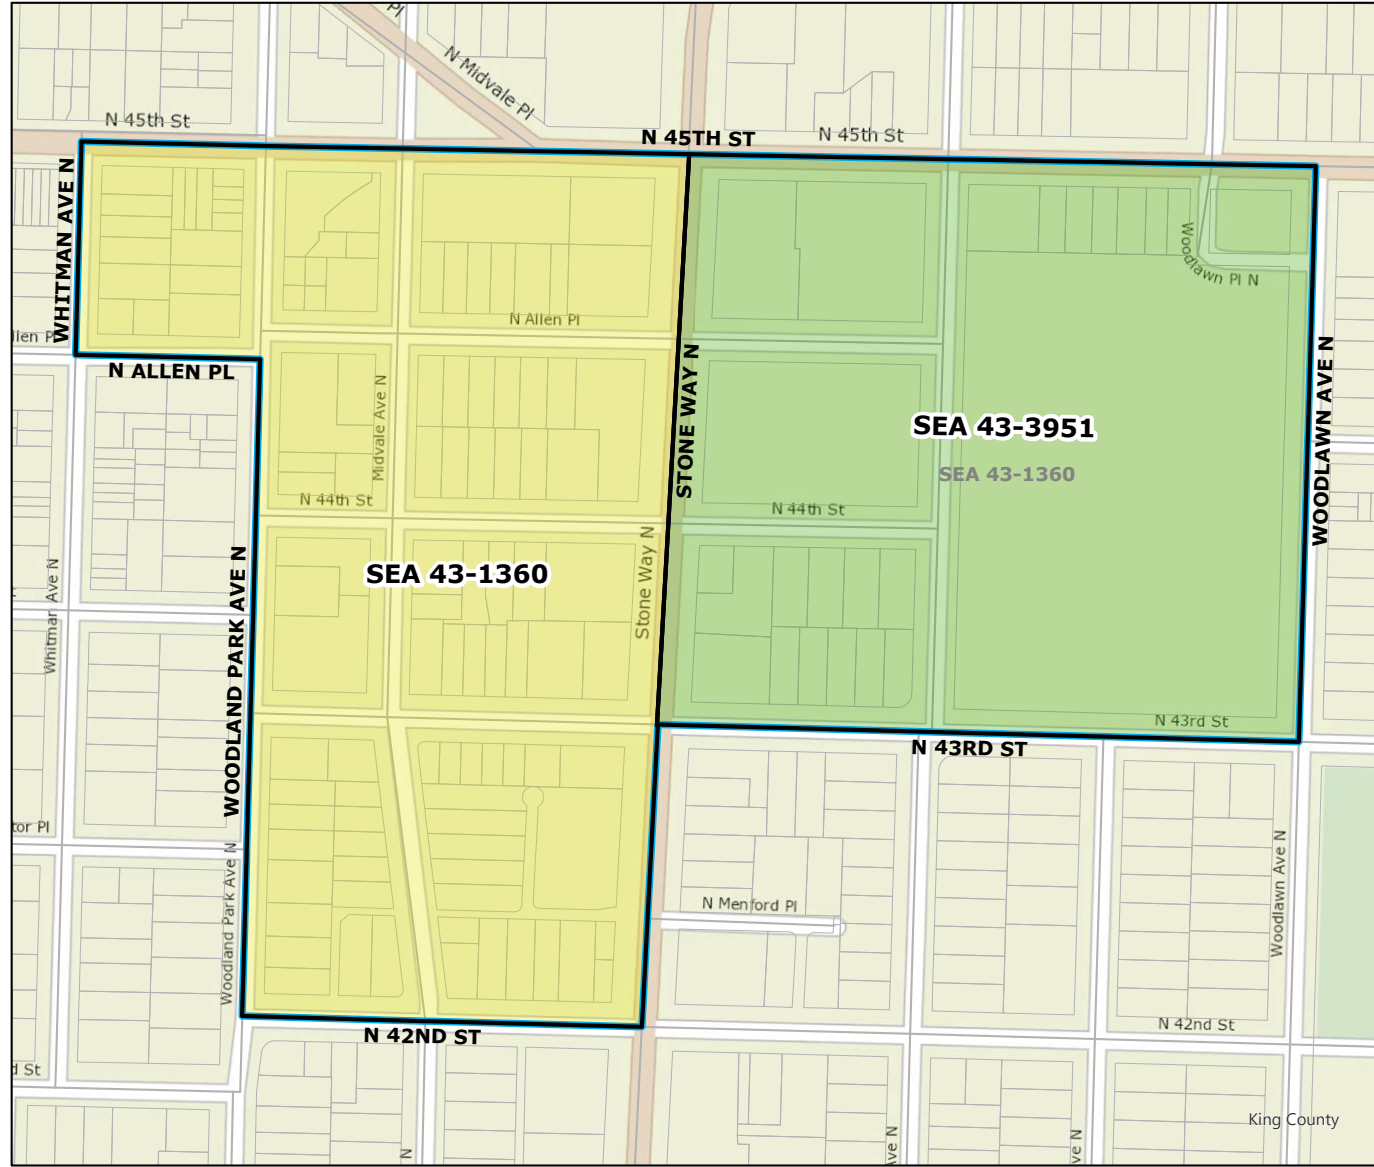

2021 Precinct Alterations

Code	Precinct Name	LG	CG	CC
3936	SEA 36-3936	36	7	4
3587	SEA 36-3587	36	7	4

Original Precinct(s)				
3587	SEA 36-3587	36	7	4

*: Denotes precinct(s) that have been abolished.
 Precinct map produced by King County GIS Elections in accordance with KCC 1.12.101 & RCW 29A.16.040

Legend

- Original Precinct(s)
- New Precinct(s)
- Altered Precinct(s)

2021 Precinct Alterations

Code	Precinct Name	LG	CG	CC
3951	SEA 43-3951	43	7	4
1360	SEA 43-1360	43	7	4
Original Precinct(s)				
1360	SEA 43-1360	43	7	4