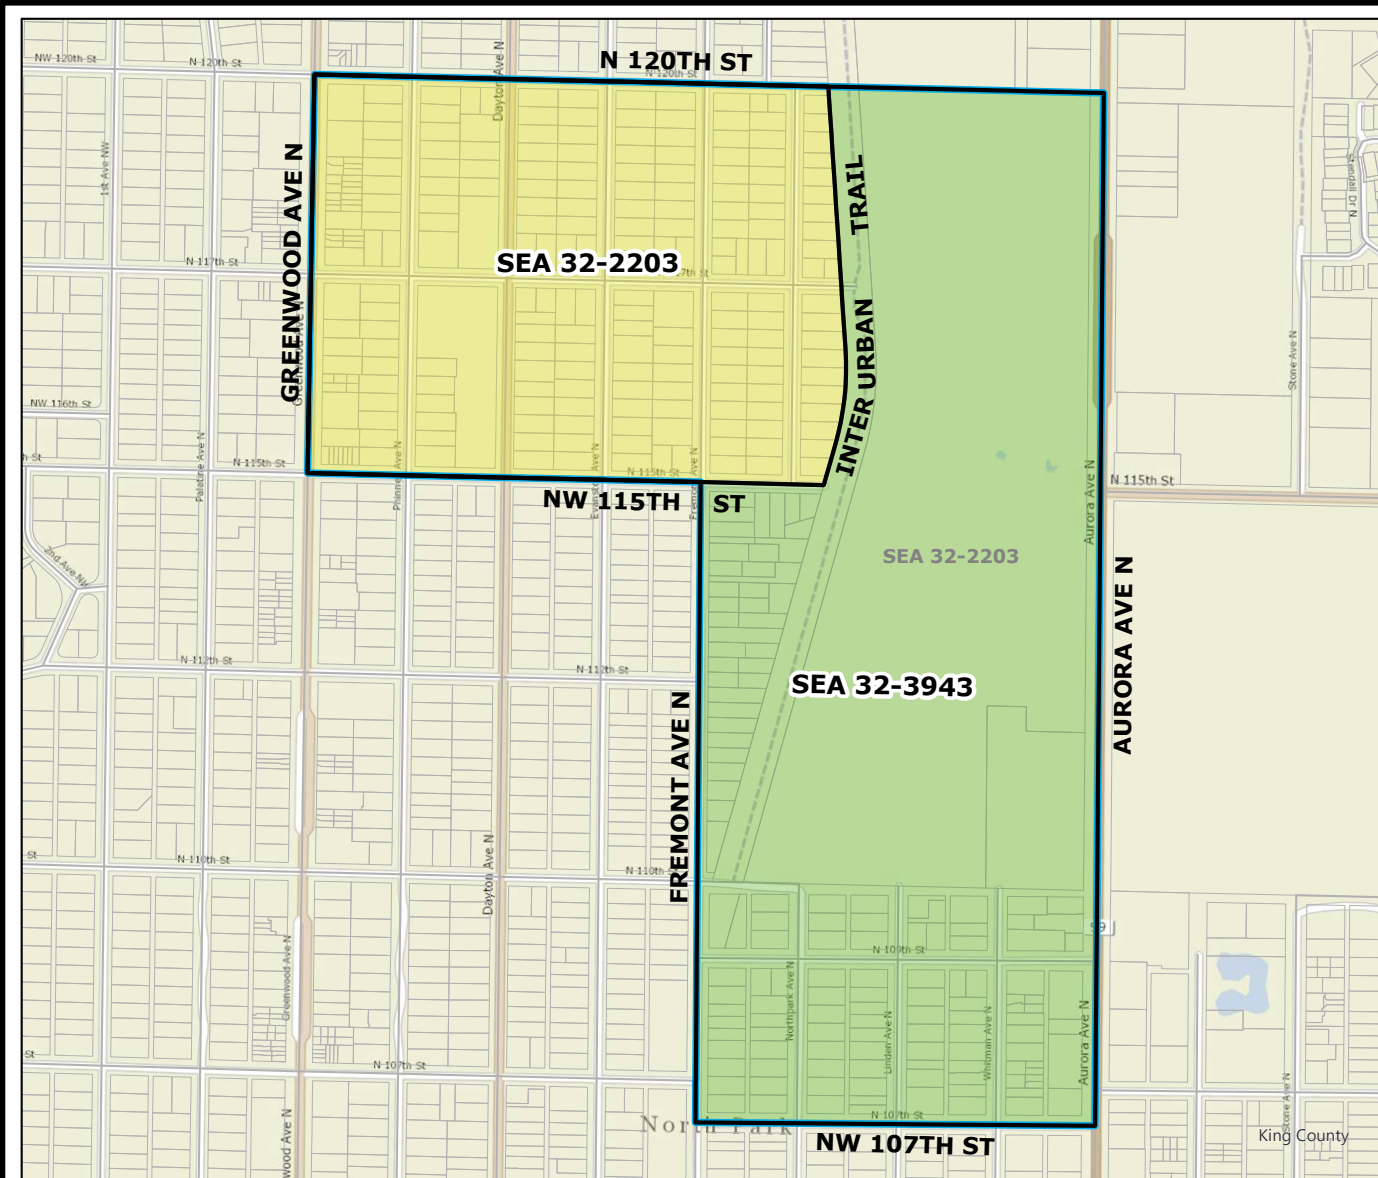

2021 Precinct Alterations

Code	Precinct Name	LG	CG	CC
3943	SEA 32-3943	32	7	4
2203	SEA 32-2203	32	7	4
Original Precinct(s)				
2203	SEA 32-2203	32	7	4

*: Denotes precinct(s) that have been abolished.
 Precinct map produced by King County GIS Elections in accordance with KCC 1.12.101 & RCW 29A.16.040

Legend

- Original Precinct(s)
- New Precinct(s)
- Altered Precinct(s)

2021 Precinct Alterations

Code	Precinct Name	LG	CG	CC
3944	SEA 32-3944	32	7	4
2217	SEA 32-2217	32	7	4

Original Precinct(s)				
2217	SEA 32-2217	32	7	4