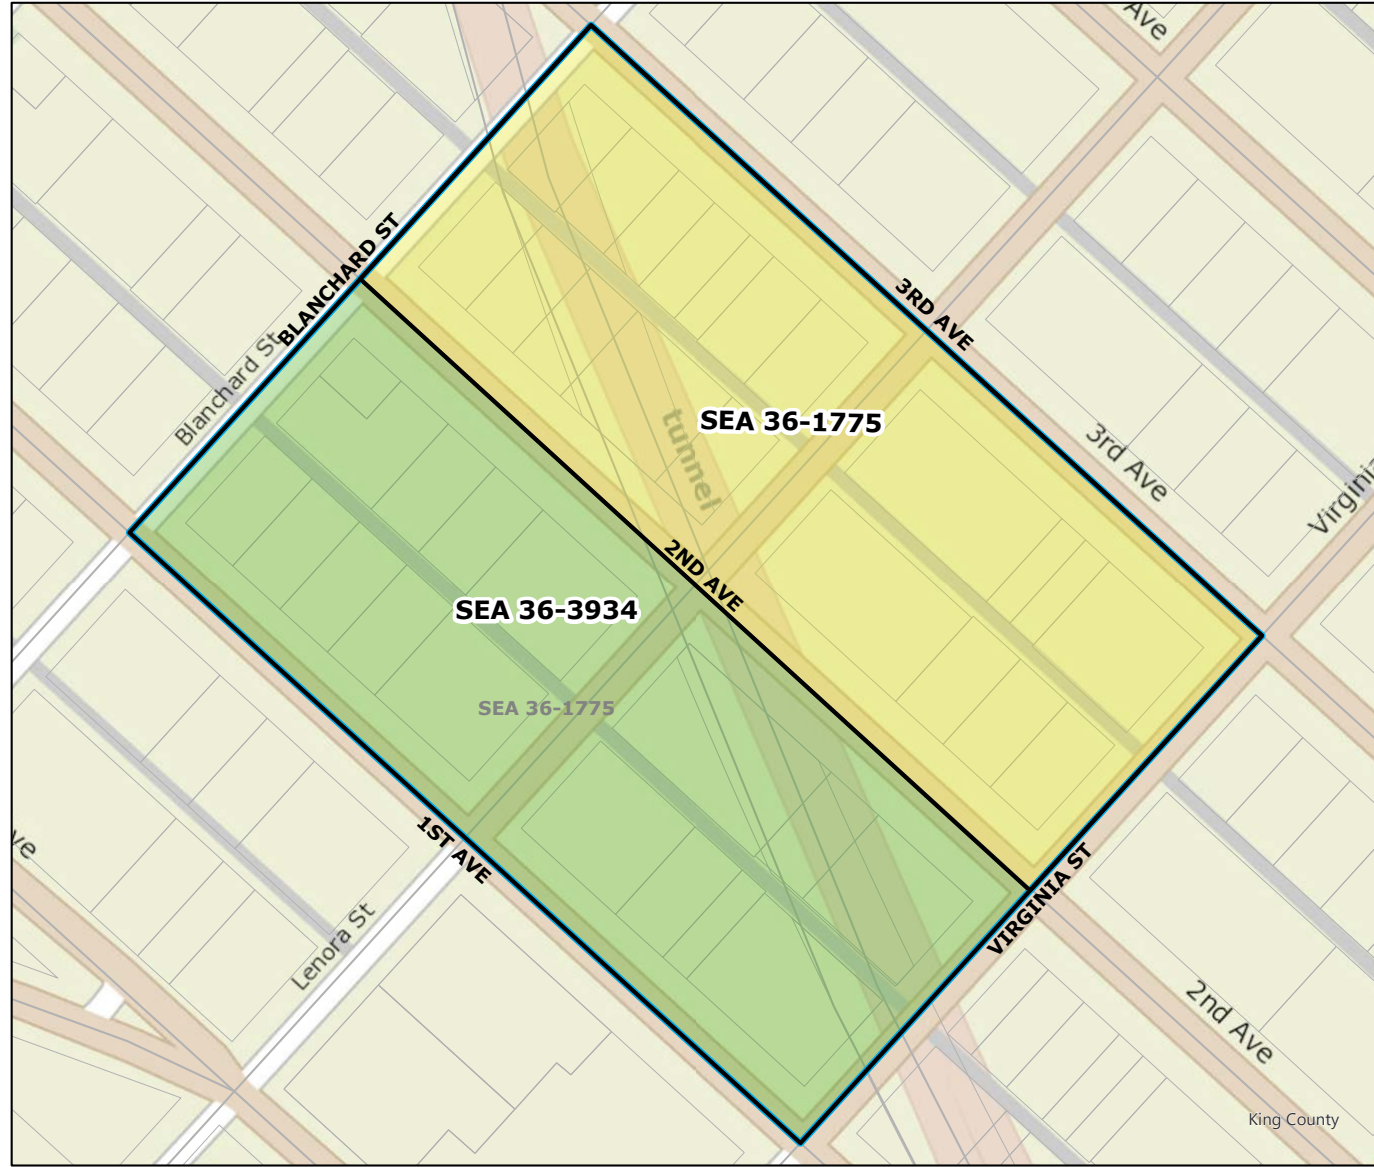

2021 Precinct Alterations

Code	Precinct Name	LG	CG	CC
3933	SEA 36-3933	36	7	4
1721	SEA 36-1721	36	7	4

Original Precinct(s)				
1721	SEA 36-1721	36	7	4

*: Denotes precinct(s) that have been abolished.
 Precinct map produced by King County GIS Elections in accordance with KCC 1.12.101 & RCW 29A.16.040

Legend

- Original Precinct(s)
- New Precinct(s)
- Altered Precinct(s)

2021 Precinct Alterations

Code	Precinct Name	LG	CG	CC
3934	SEA 36-3934	36	7	4
1775	SEA 36-1775	36	7	4

Original Precinct(s)				
1775	SEA 36-1775	36	7	4