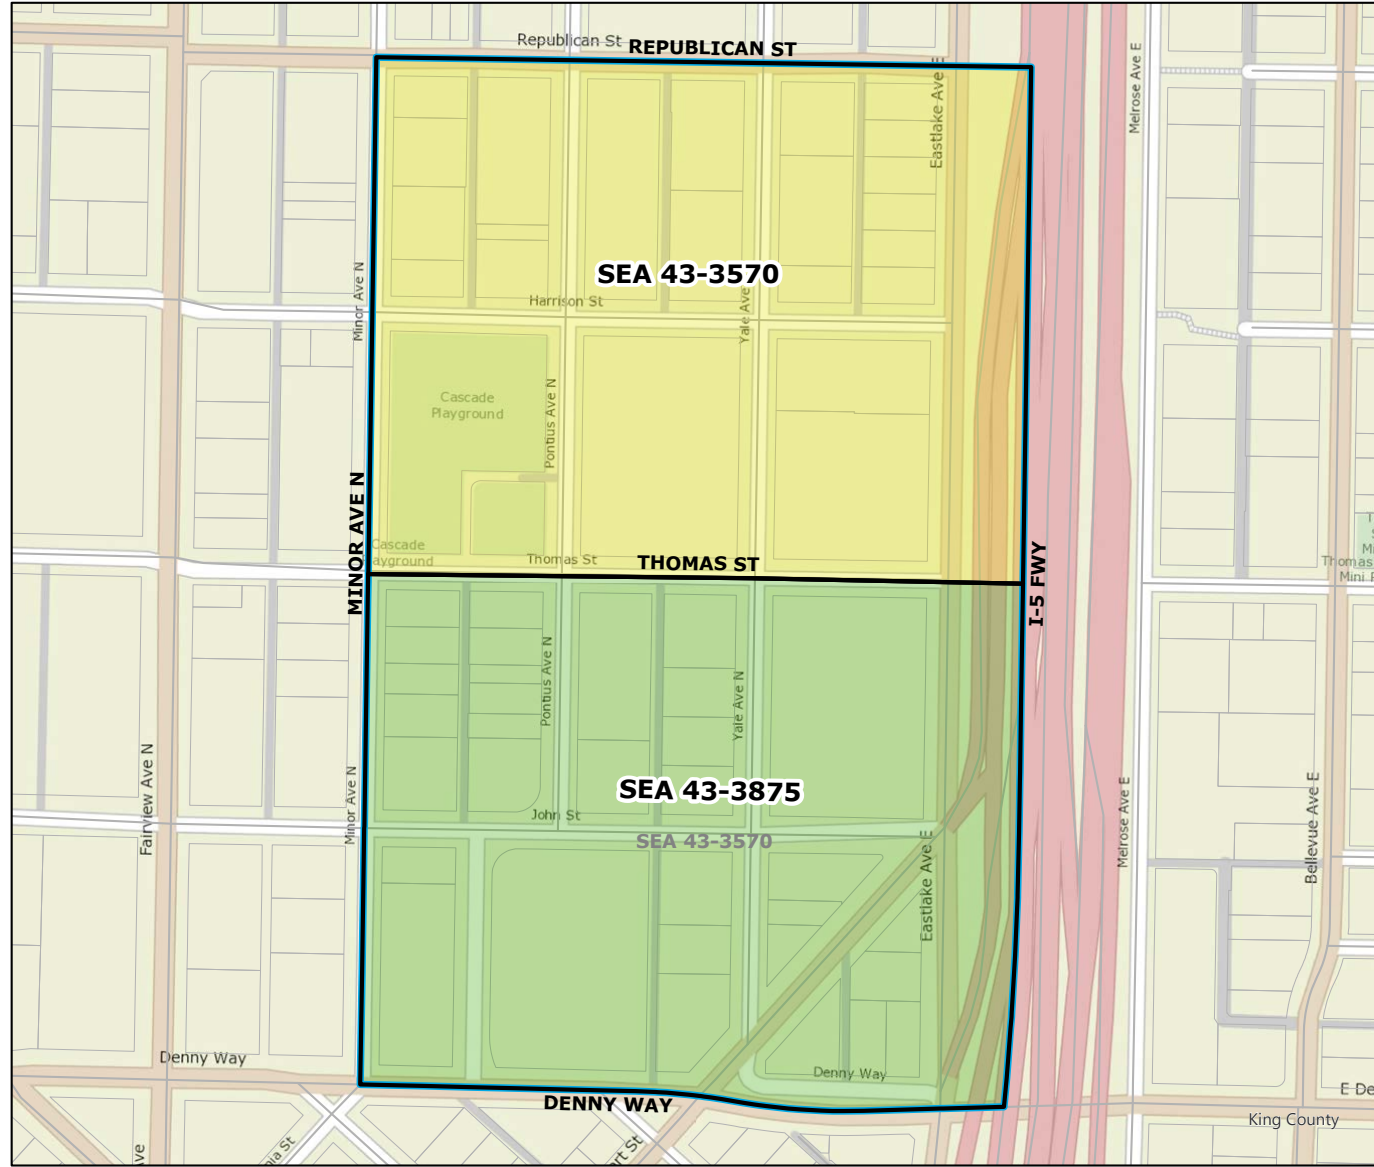

2021 Precinct Alterations

Code	Precinct Name	LG	CG	CC
3875	SEA 43-3875	43	7	4
3570	SEA 43-3570	43	7	4

Original Precinct(s)				
3570	SEA 43-3570	43	7	4

*: Denotes precinct(s) that have been abolished.
Precinct map produced by King County GIS Elections in accordance with KCC 1.12.101 & RCW 29A.16.040

Legend

- Original Precinct(s)
- New Precinct(s)
- Altered Precinct(s)