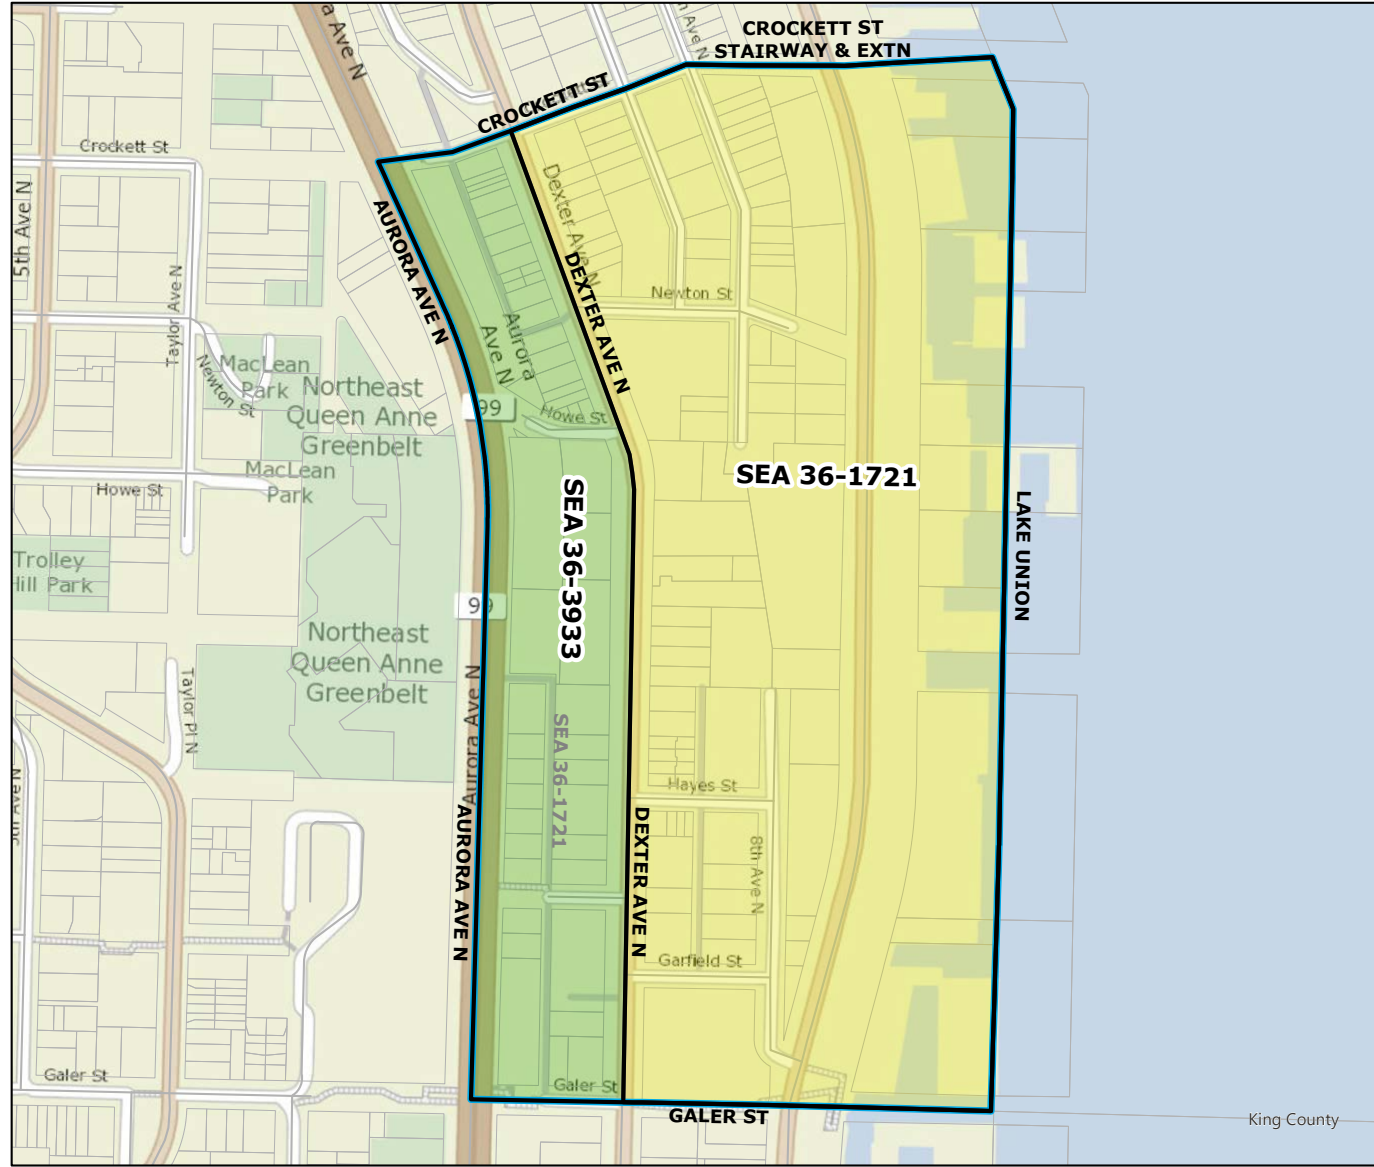

2021 Precinct Alterations

Code	Precinct Name	LG	CG	CC
3943	SEA 32-3943	32	7	4
2203	SEA 32-2203	32	7	4
Original Precinct(s)				
2203	SEA 32-2203	32	7	4

*: Denotes precinct(s) that have been abolished.
 Precinct map produced by King County GIS Elections in accordance with KCC 1.12.101 & RCW 29A.16.040

Legend

- Original Precinct(s)
- New Precinct(s)
- Altered Precinct(s)

2021 Precinct Alterations

Code	Precinct Name	LG	CG	CC
3944	SEA 32-3944	32	7	4
2217	SEA 32-2217	32	7	4

Original Precinct(s)				
2217	SEA 32-2217	32	7	4

*: Denotes precinct(s) that have been abolished.
 Precinct map produced by King County GIS Elections in accordance with KCC 1.12.101 & RCW 29A.16.040

Legend

- Original Precinct(s)
- New Precinct(s)
- Altered Precinct(s)