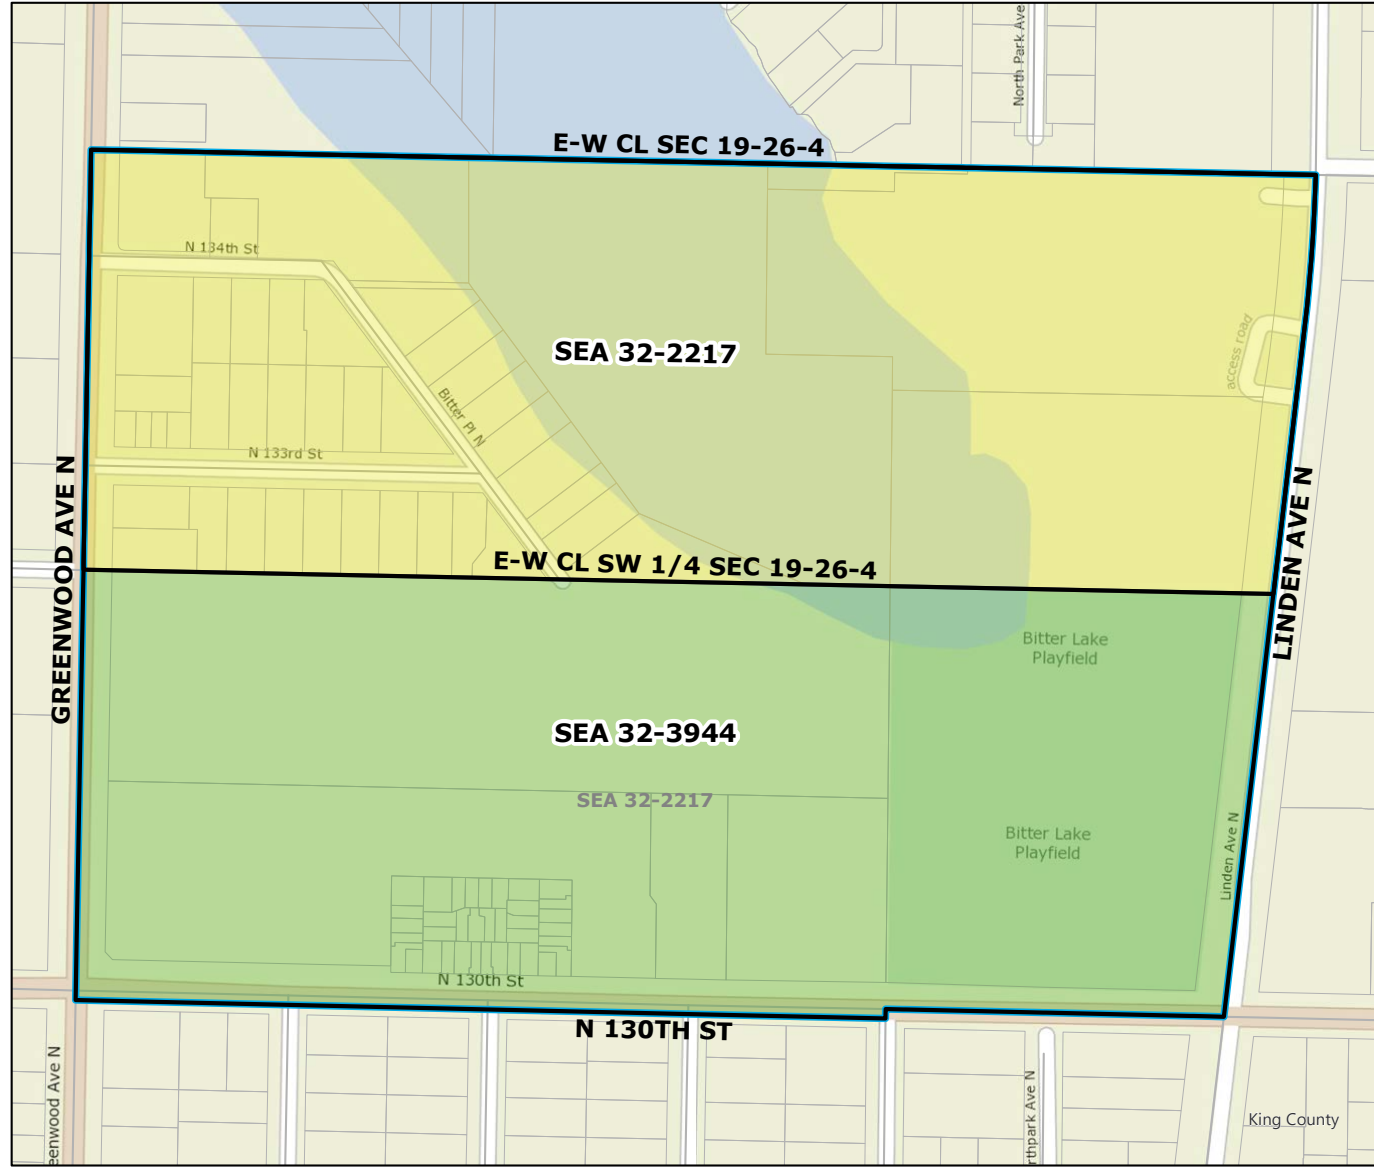

2021 Precinct Alterations

Code	Precinct Name	LG	CG	CC
3943	SEA 32-3943	32	7	4
2203	SEA 32-2203	32	7	4
Original Precinct(s)				
2203	SEA 32-2203	32	7	4

*: Denotes precinct(s) that have been abolished.
 Precinct map produced by King County GIS Elections in accordance with KCC 1.12.101 & RCW 29A.16.040

Legend

- Original Precinct(s)
- New Precinct(s)
- Altered Precinct(s)

2021 Precinct Alterations

Code	Precinct Name	LG	CG	CC
3944	SEA 32-3944	32	7	4
2217	SEA 32-2217	32	7	4

Original Precinct(s)				
2217	SEA 32-2217	32	7	4

*: Denotes precinct(s) that have been abolished.
 Precinct map produced by King County GIS Elections in accordance with KCC 1.12.101 & RCW 29A.16.040

Legend

- Original Precinct(s)
- New Precinct(s)
- Altered Precinct(s)