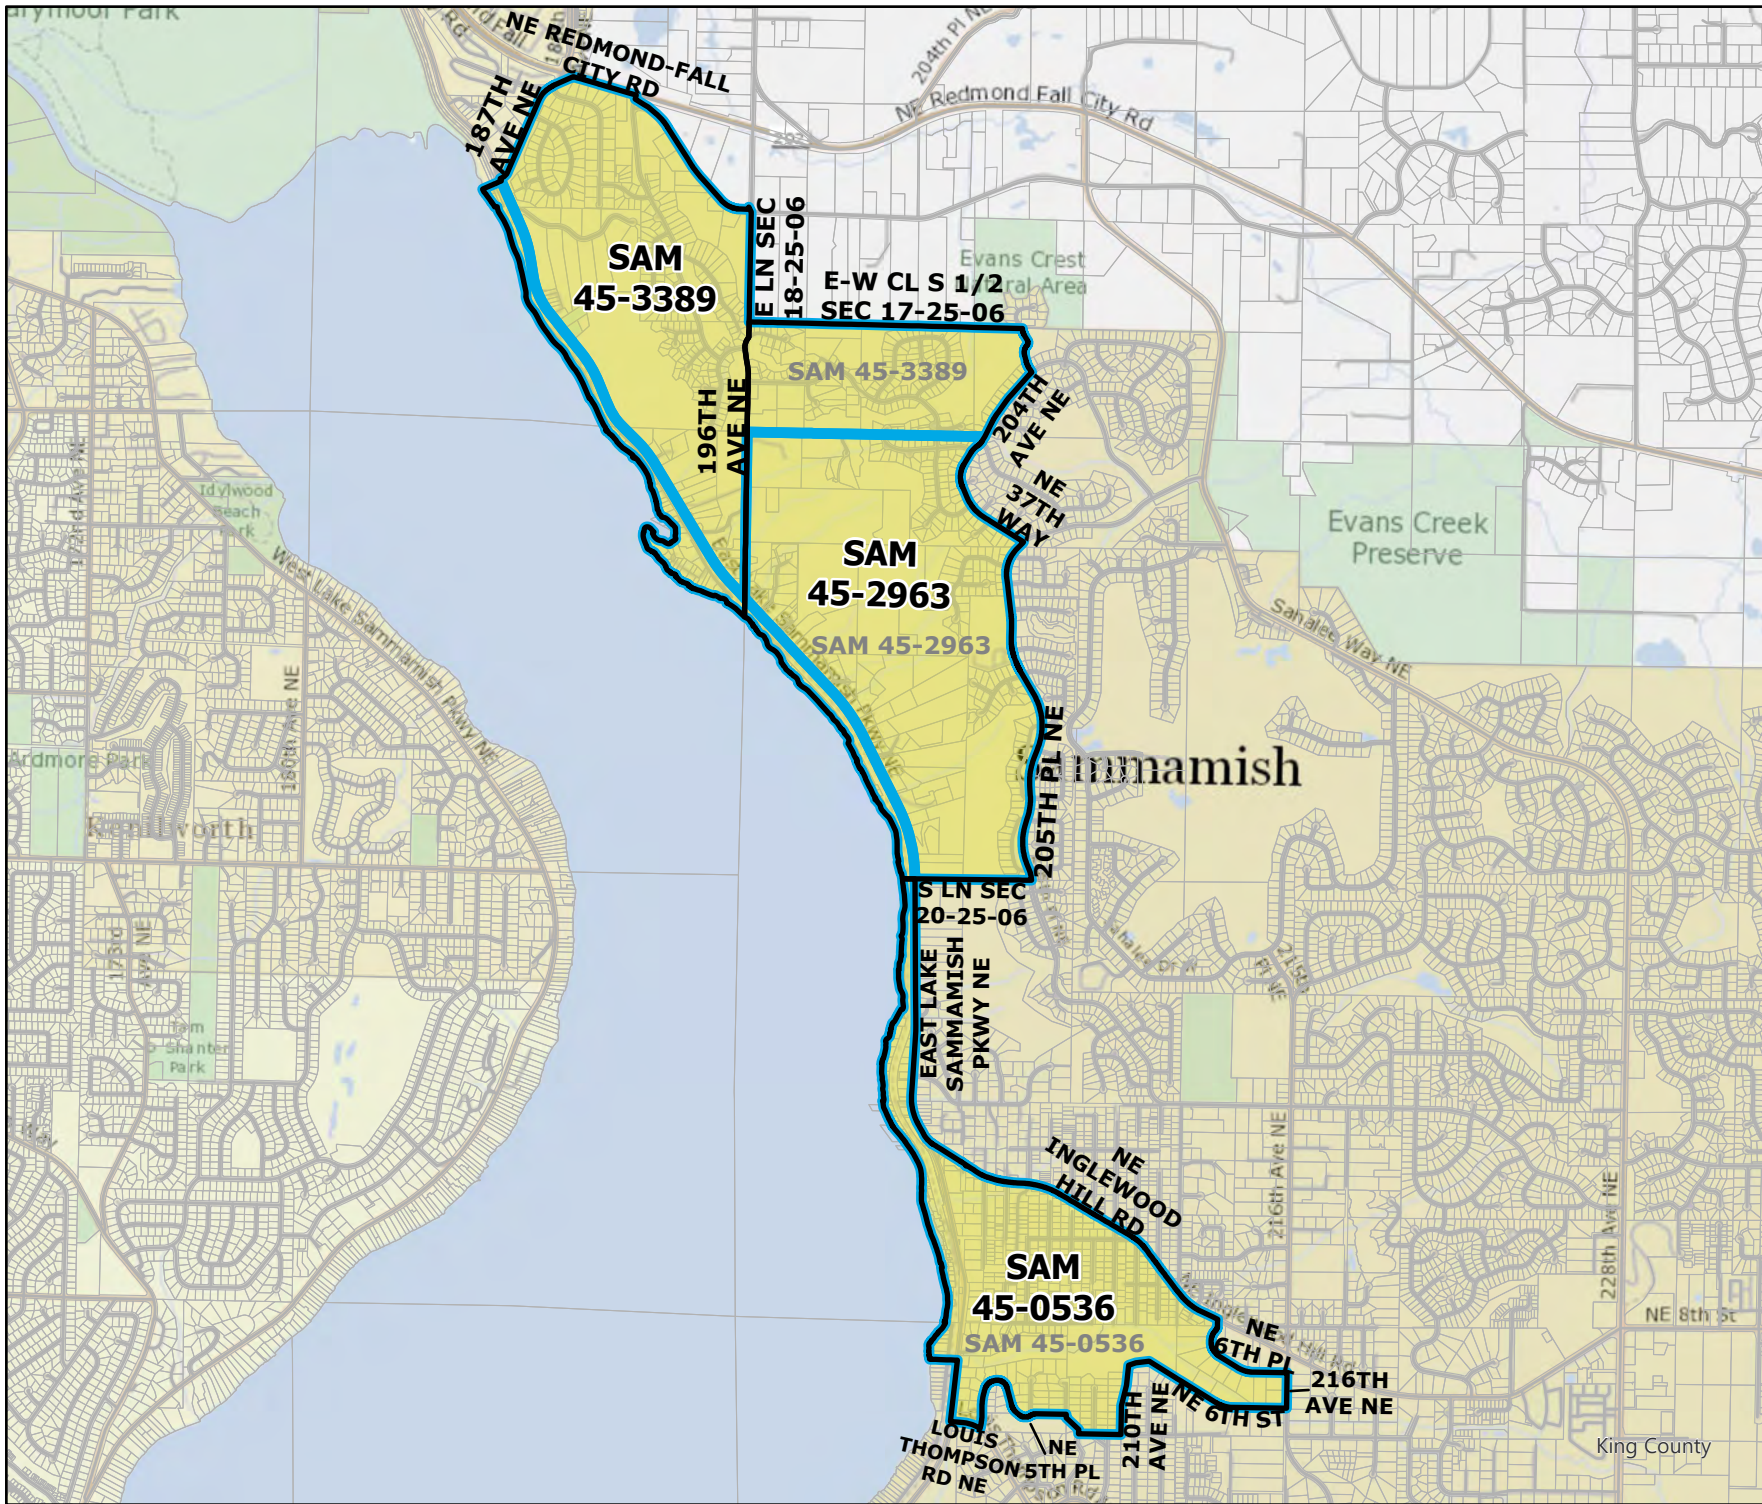

### Legend

- Original Precinct(s)
- New Precinct(s)
- Altered Precinct(s)

# 2023 Precinct Alterations

Code	Precinct Name	LG	CG	CC
3992	SAM 41-3992	41	8	3
3505	SAM 41-3505	41	8	3

Original Precinct(s)				
3505	SAM 41-3505	41	8	3

\*: Denotes precinct(s) that have been abolished.  
 Precinct map produced by King County GIS Elections in accordance with KCC 1.12.101 & RCW 29A.16.040

**Legend**

- Original Precinct(s)
- New Precinct(s)
- Altered Precinct(s)