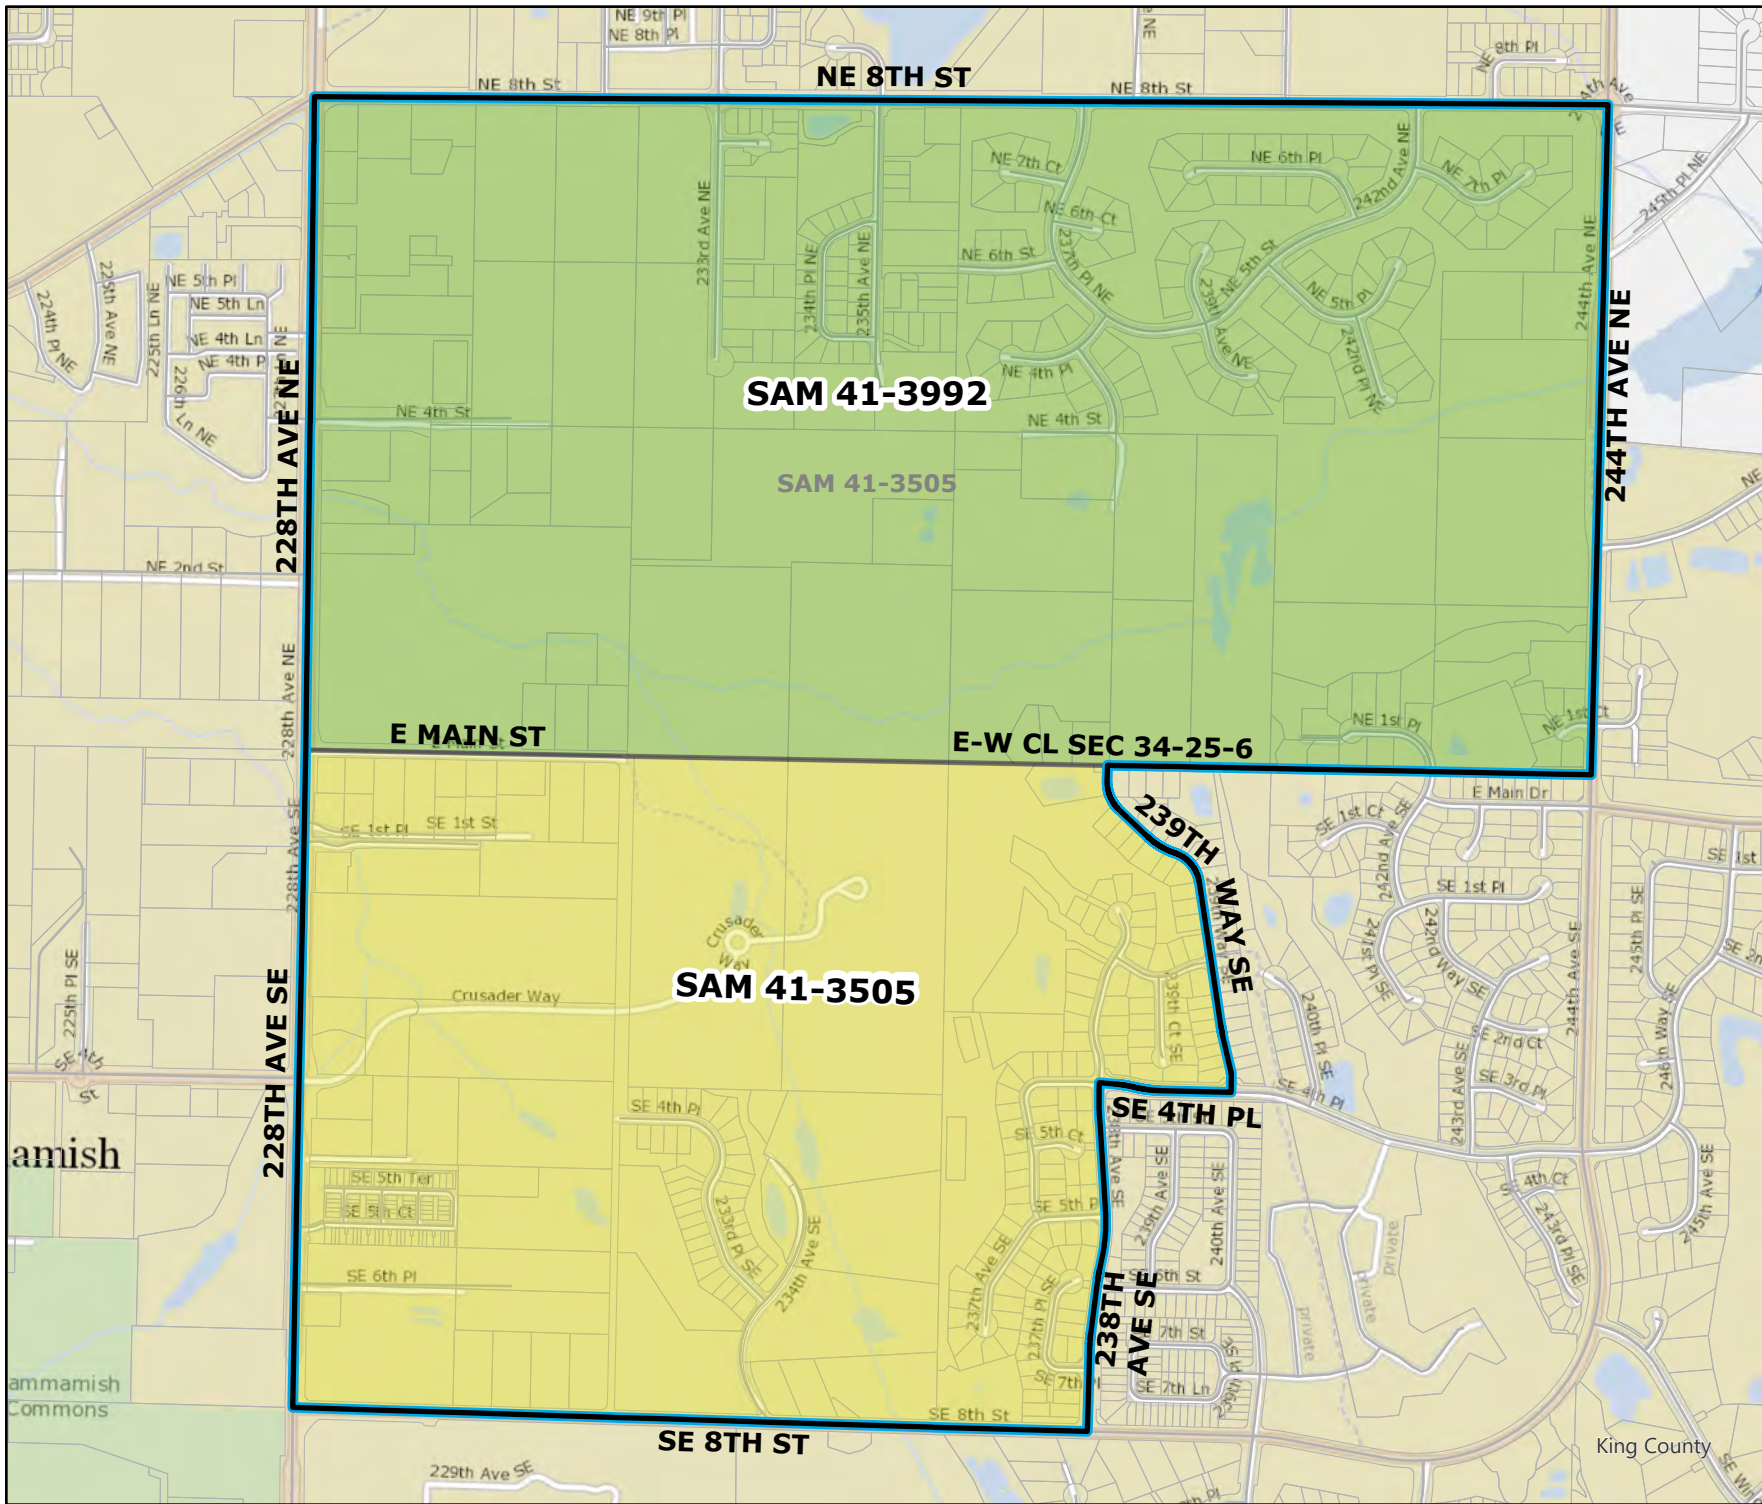

# 2023 Precinct Alterations

Code	Precinct Name	LG	CG	CC
3987	N-B 12-3987	12	8	3
3407	N-B 12-3407	12	8	3

Original Precinct(s)				
3407	N-B 12-3407	12	8	3

\*: Denotes precinct(s) that have been abolished.  
 Precinct map produced by King County GIS Elections in accordance with KCC 1.12.101 & RCW 29A.16.040

### Legend

- Original Precinct(s)
- New Precinct(s)
- Altered Precinct(s)

**Legend**

- Original Precinct(s)
- New Precinct(s)
- Altered Precinct(s)