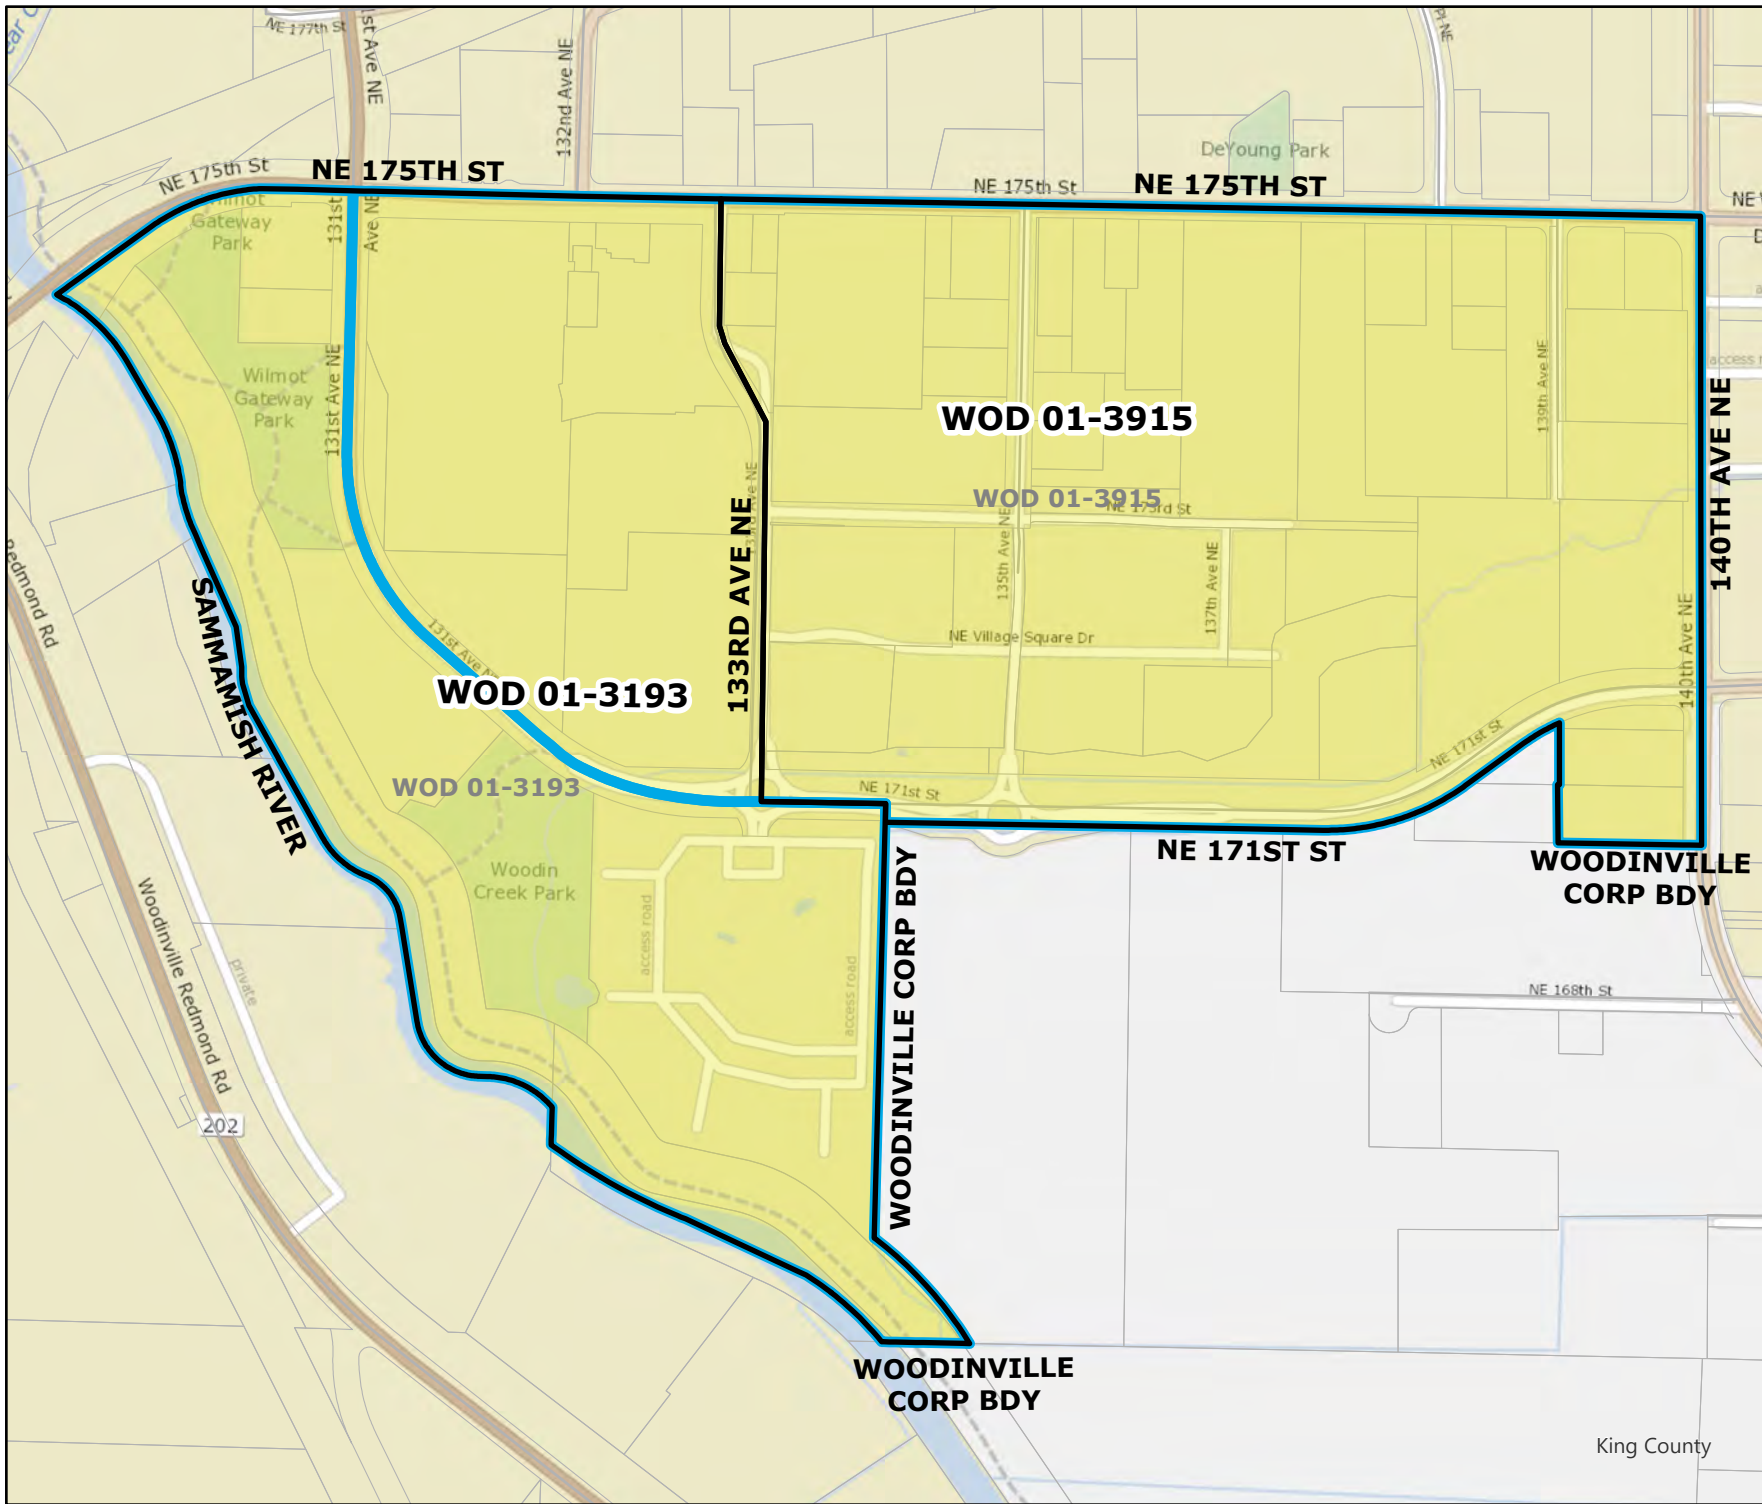

**Legend**

- Original Precinct(s)
- New Precinct(s)
- Altered Precinct(s)

\*: Denotes precinct(s) that have been abolished.  
Precinct map produced by King County GIS Elections in accordance with KCC 1.12.101 & RCW 29A.16.040

### Legend

- Original Precinct(s)
- New Precinct(s)
- Altered Precinct(s)